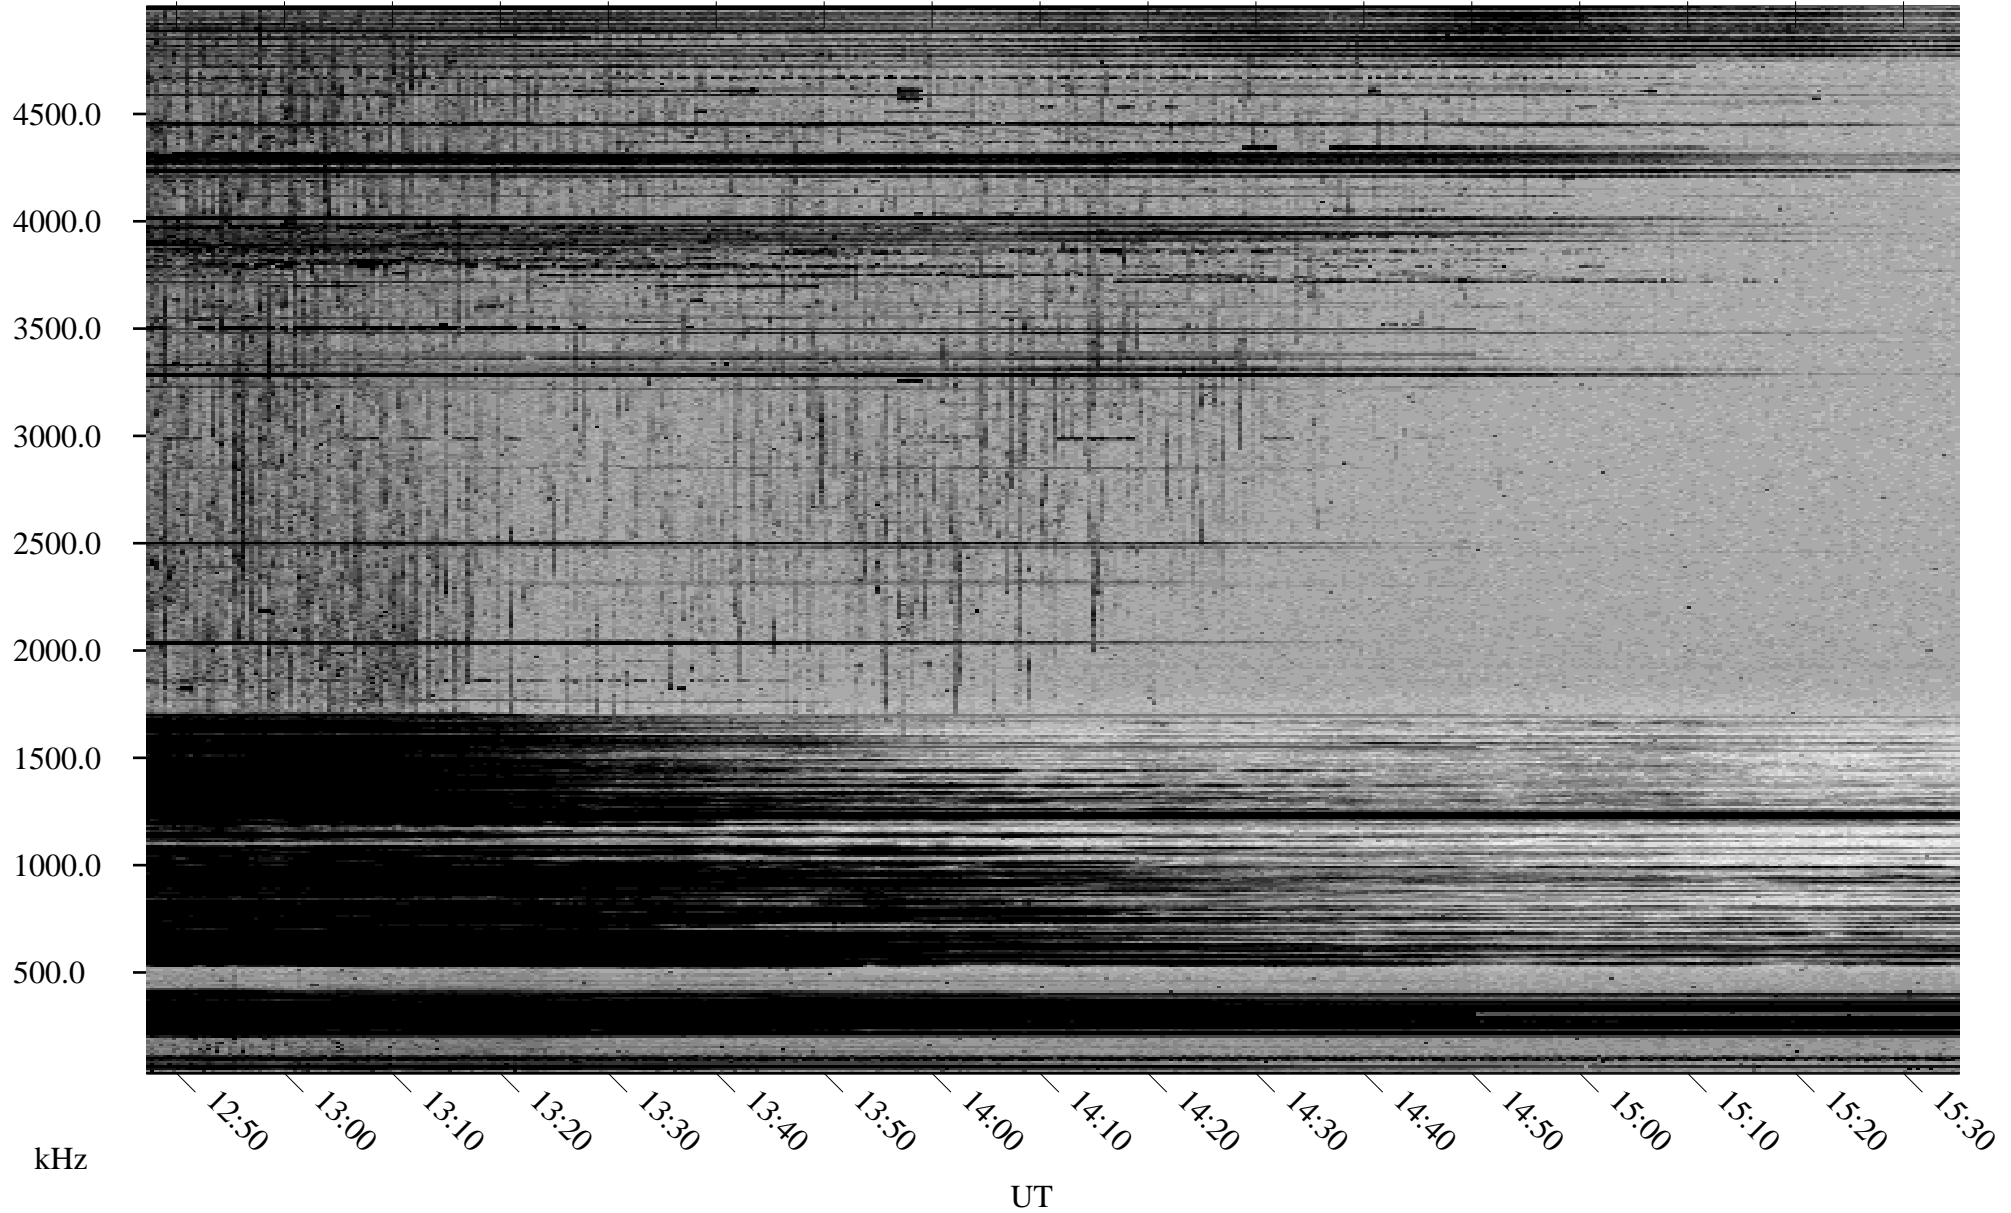

# 01/24/2002 Churchill, Manitoba

Linear Scale    Black = 161    White = 15

ch020231.r00m max\_12

Page 6

# 01/24/2002 Churchill, Manitoba

Linear Scale    Black = 161    White = 15

ch020231.r00m max\_12

Page 7

# 01/24/2002 Churchill, Manitoba

Linear Scale    Black = 161    White = 15

ch020231.r00m max\_12