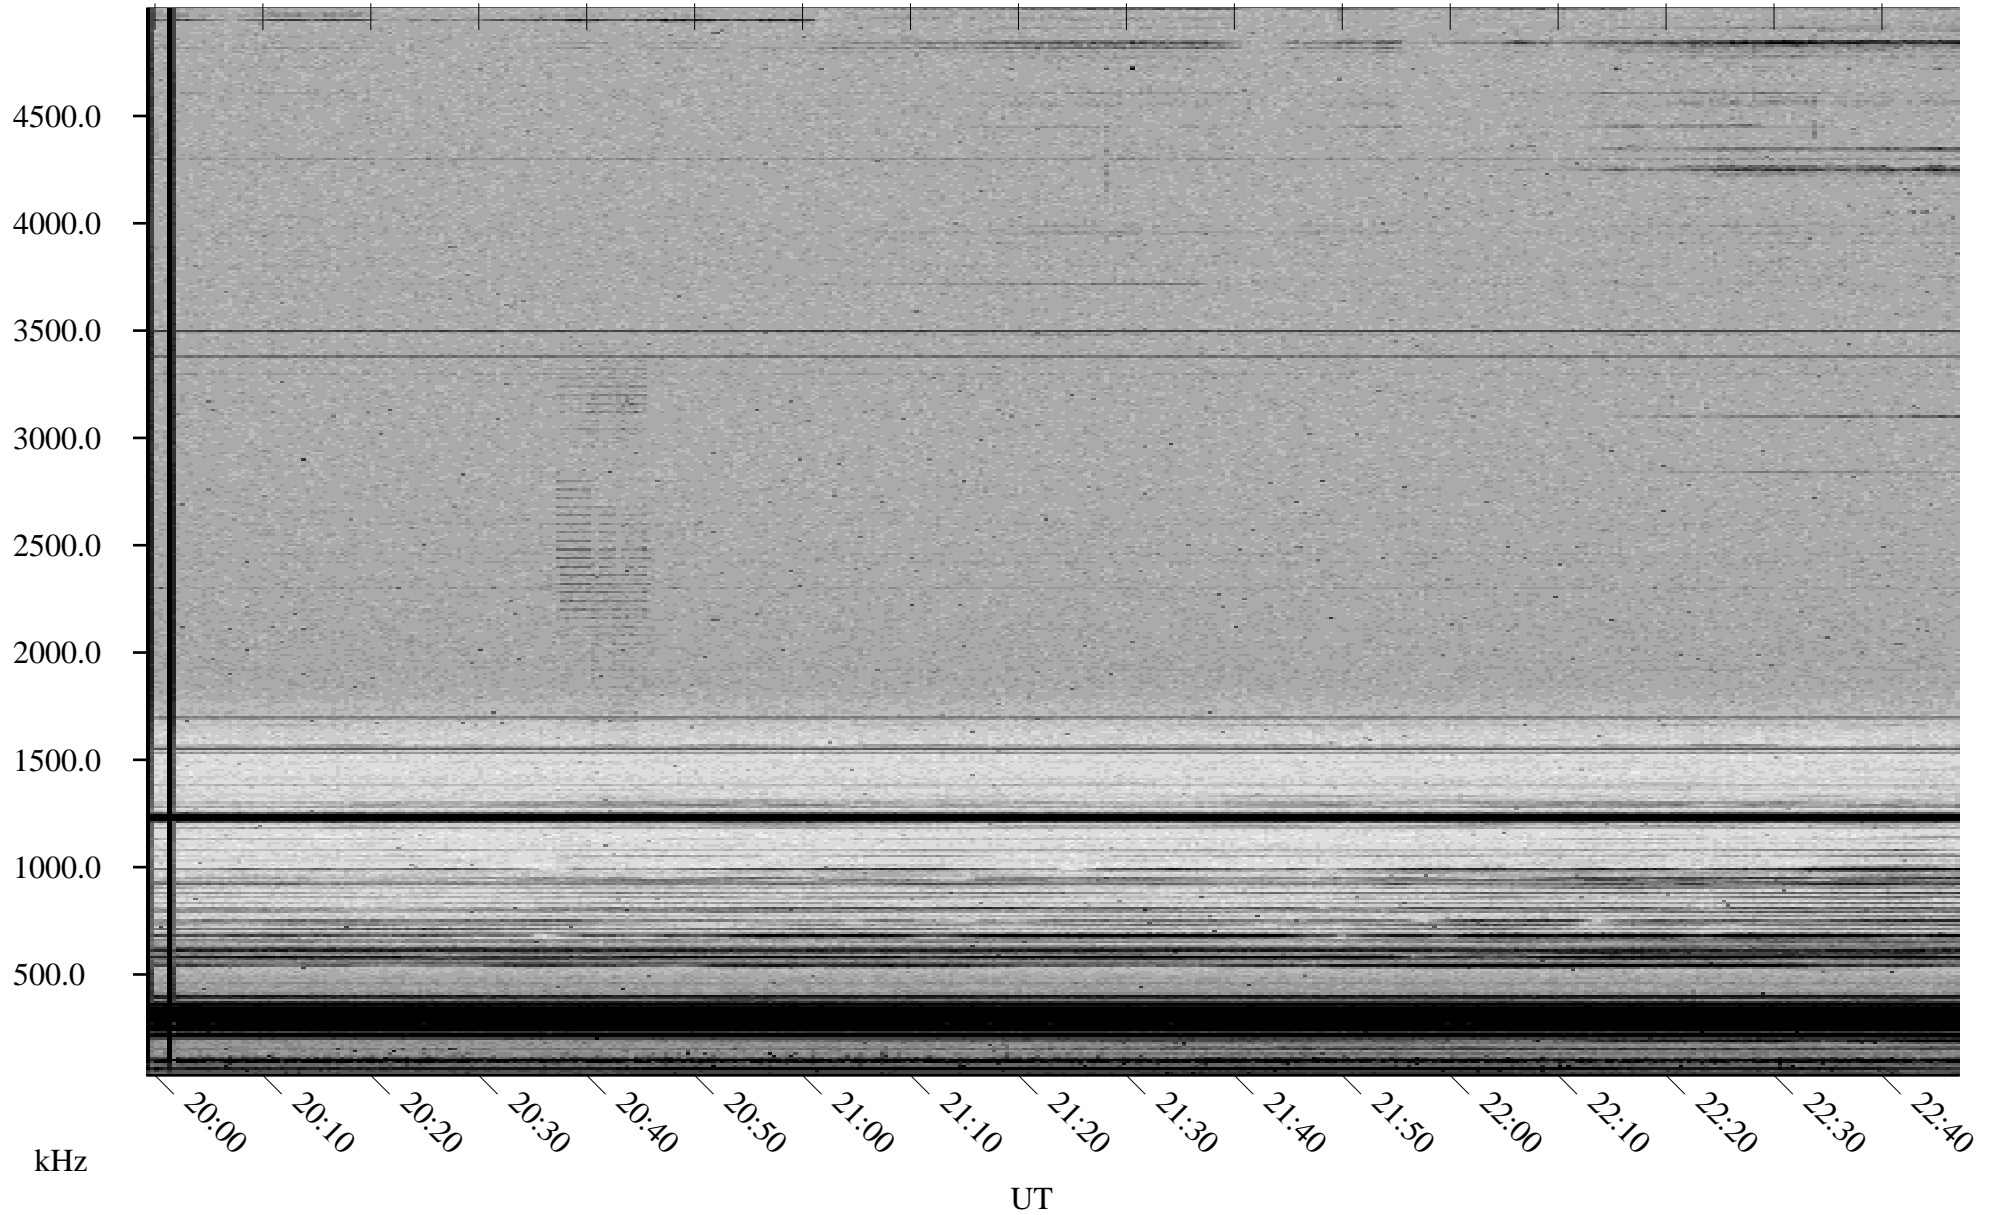

# 01/23/2002 Churchill, Manitoba

Linear Scale    Black = 161    White = 15

ch020231.r00m max\_12

Page 1

# 01/23/2002 Churchill, Manitoba

Linear Scale    Black = 161    White = 15

ch020231.r00m max\_12

Page 2

# 01/24/2002 Churchill, Manitoba

Linear Scale    Black = 161    White = 15

ch020231l.r00m max\_12

Page 3

# 01/24/2002 Churchill, Manitoba

Linear Scale    Black = 161    White = 15

ch020231.r00m max\_12

Page 4