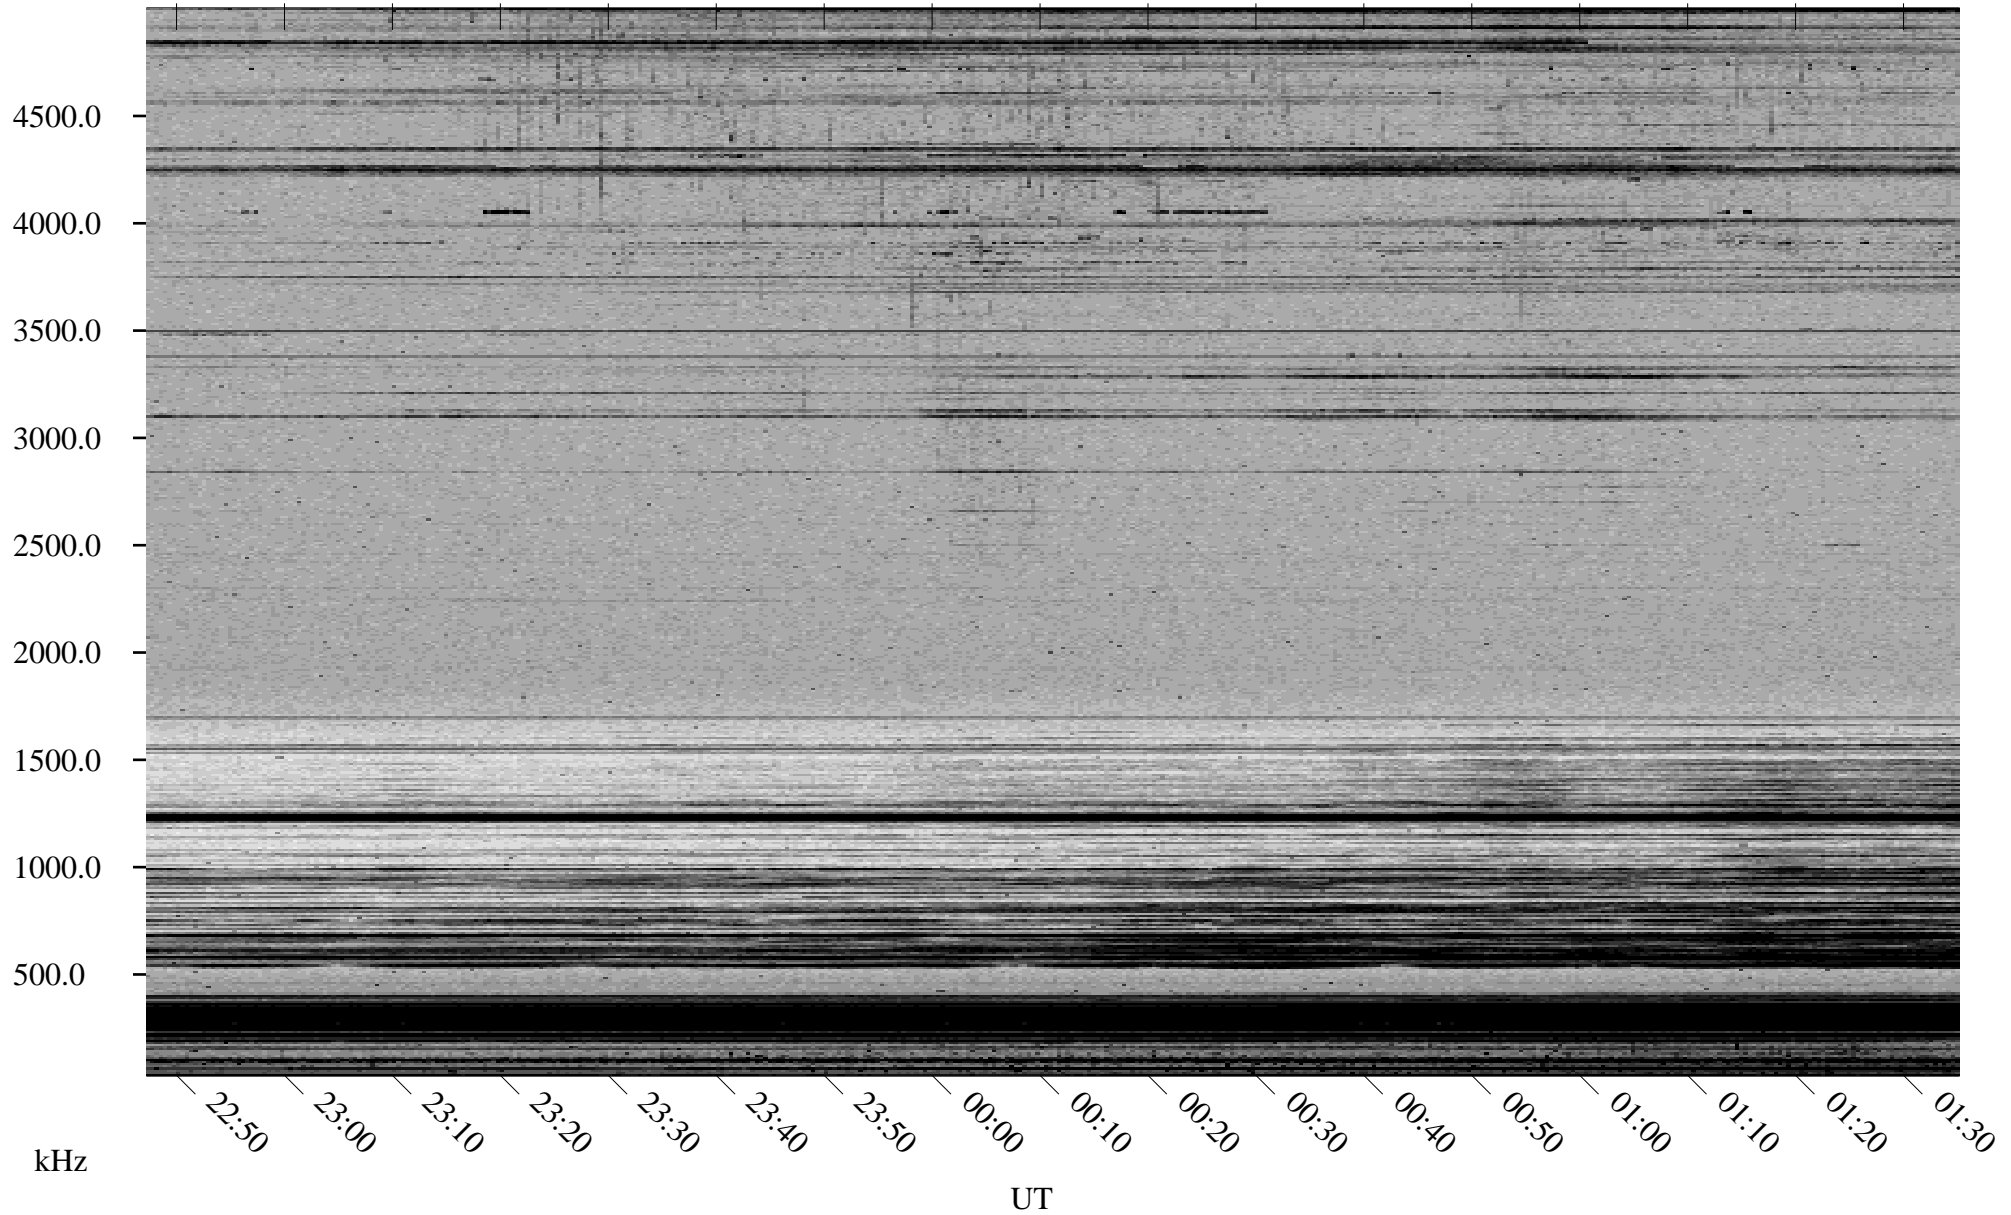

# 01/23/2002 Churchill, Manitoba

Linear Scale    Black = 161    White = 15

ch020231.r00m max\_12

Page 1

# 01/23/2002 Churchill, Manitoba

Linear Scale    Black = 161    White = 15

ch020231.r00m max\_12

Page 2

# 01/24/2002 Churchill, Manitoba

Linear Scale    Black = 161    White = 15

ch020231l.r00m max\_12

Page 3

# 01/24/2002 Churchill, Manitoba

Linear Scale    Black = 161    White = 15

ch020231.r00m max\_12

Page 4