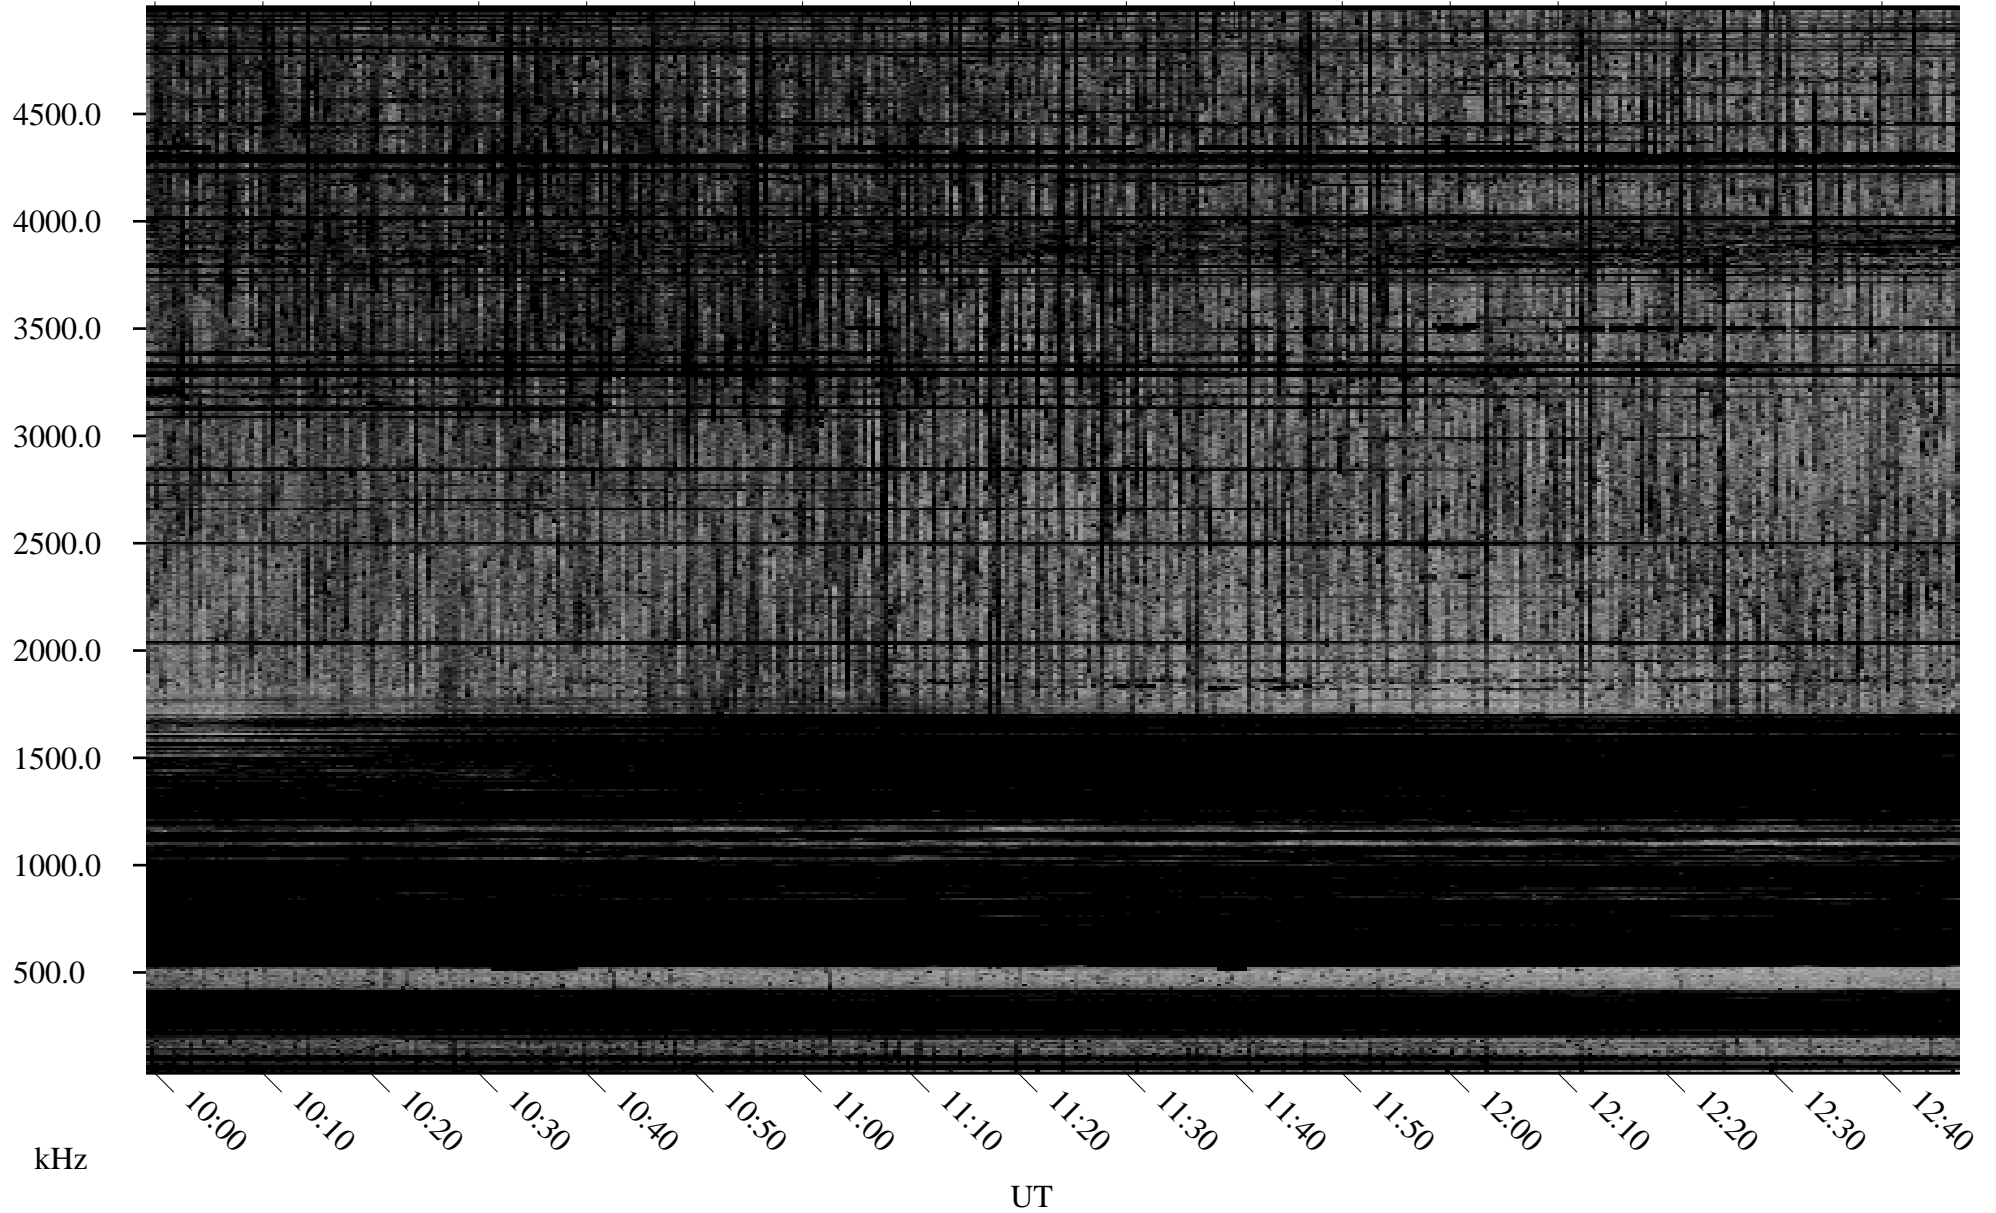

# 01/24/2002 Churchill, Manitoba

Linear Scale    Black = 161    White = 15

ch020231l.r00m max\_12

Page 5

# 01/24/2002 Churchill, Manitoba

Linear Scale    Black = 161    White = 15

ch020231.r00m max\_12

Page 6