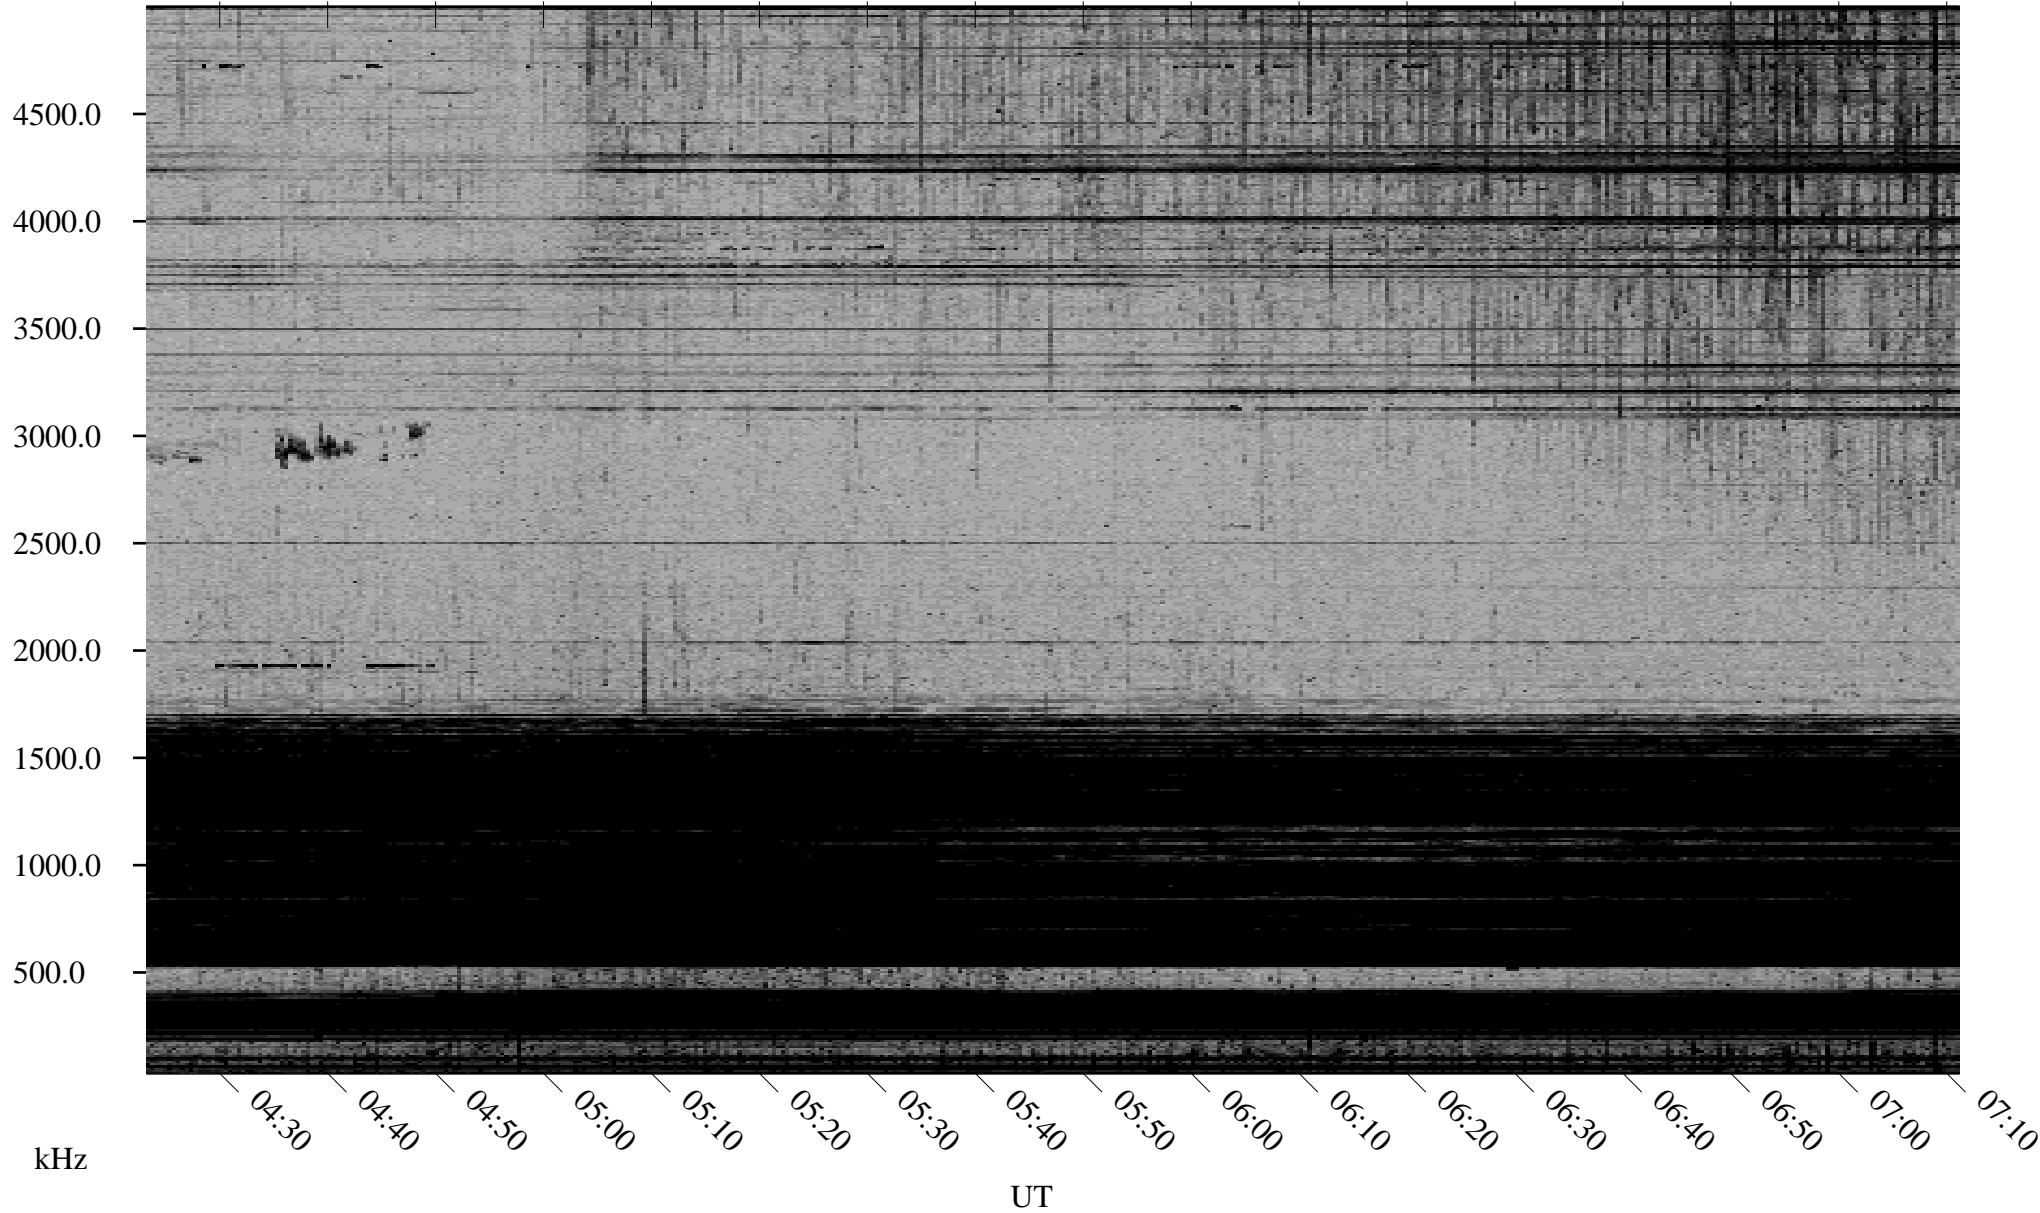

# 01/23/2002 Churchill, Manitoba

Linear Scale    Black = 161    White = 15

ch020231.r00m max\_12

Page 1

# 01/23/2002 Churchill, Manitoba

Linear Scale    Black = 161    White = 15

ch020231.r00m max\_12

Page 2

# 01/24/2002 Churchill, Manitoba

Linear Scale    Black = 161    White = 15

ch020231l.r00m max\_12

Page 3

# 01/24/2002 Churchill, Manitoba

Linear Scale    Black = 161    White = 15

ch020231.r00m max\_12

Page 4