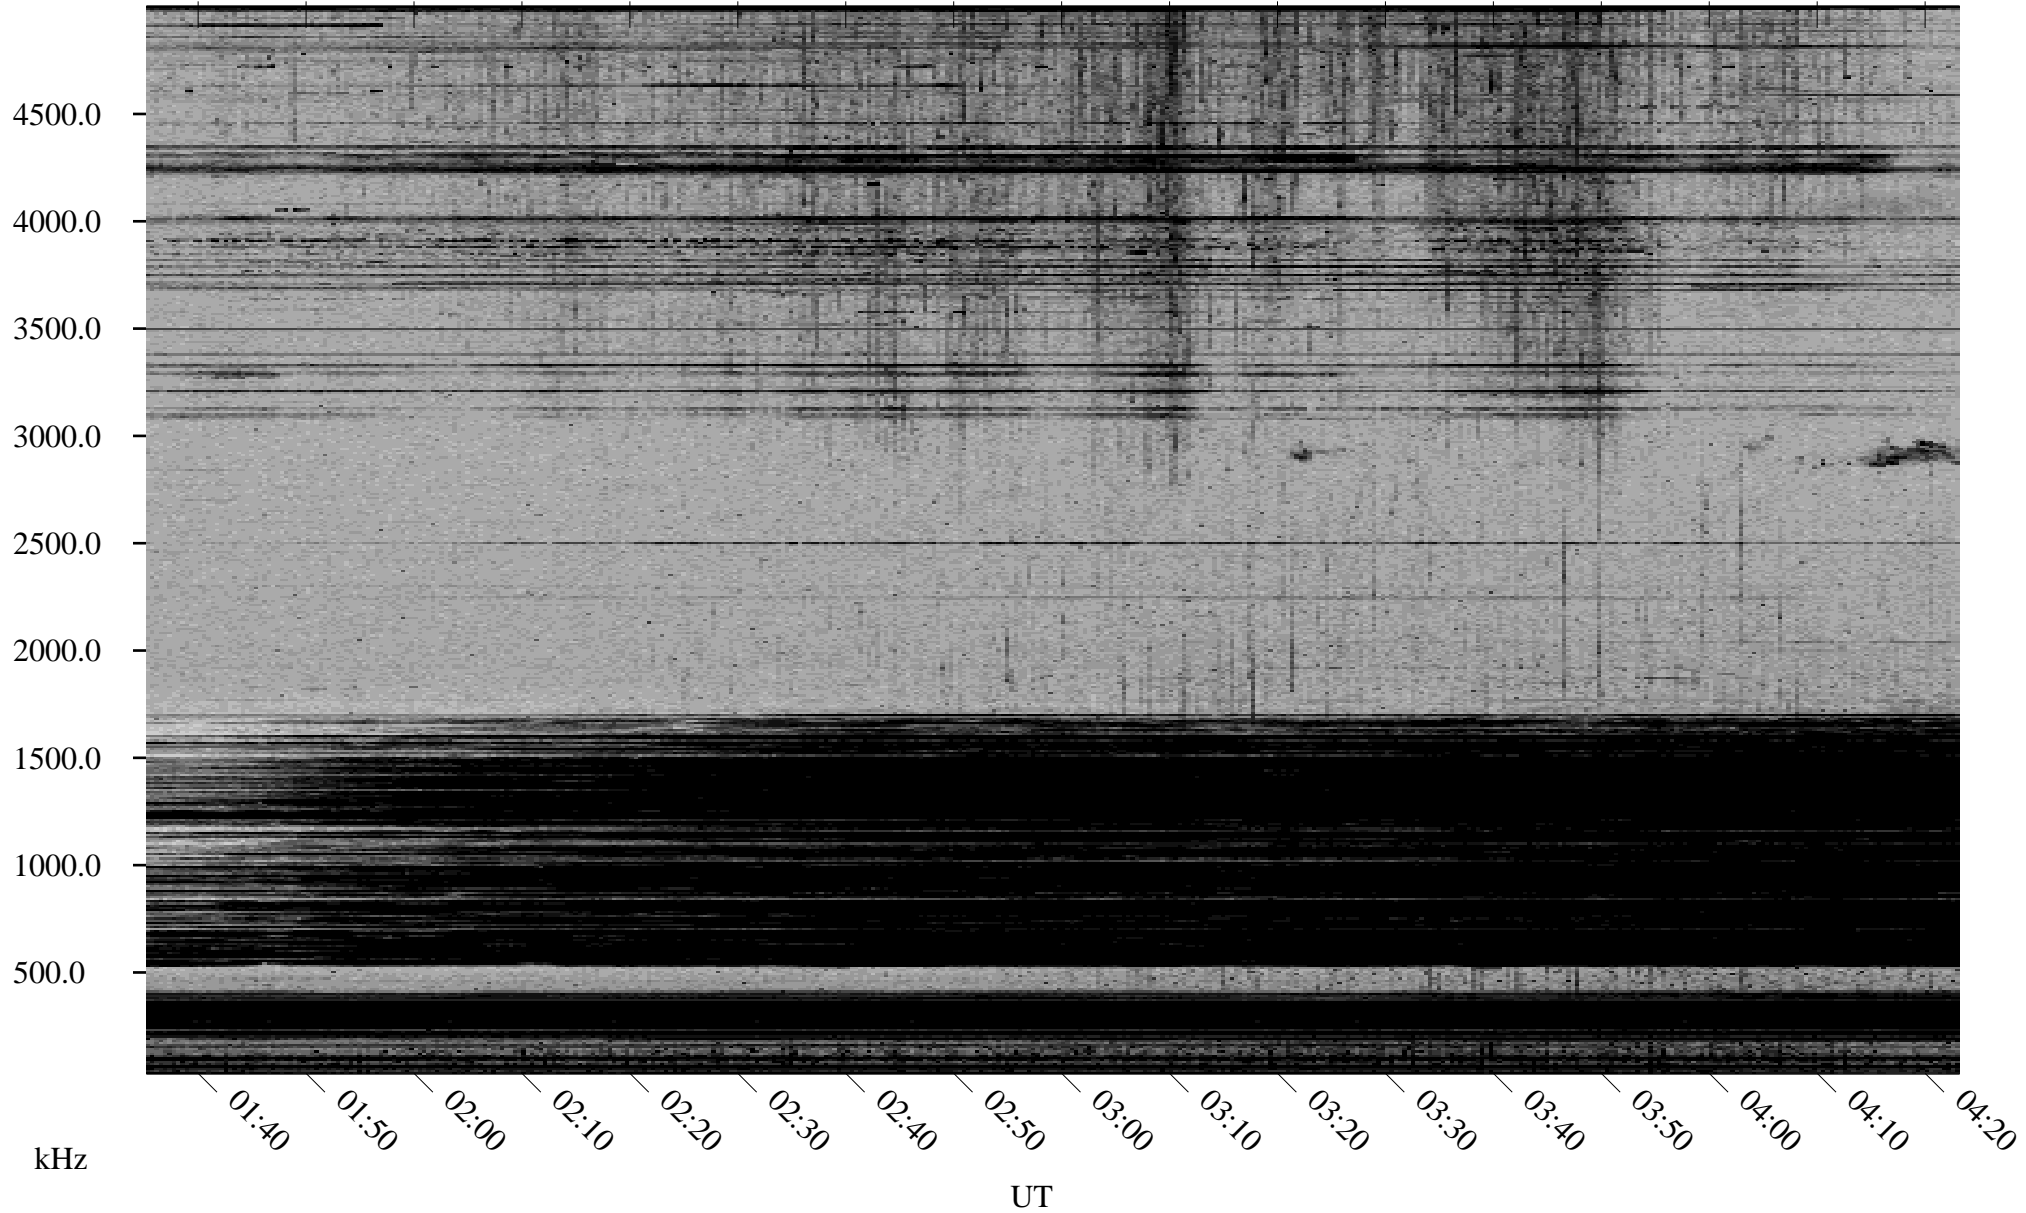

# 01/23/2002 Churchill, Manitoba

Linear Scale    Black = 161    White = 15

ch020231.r00m max\_12

Page 1

# 01/23/2002 Churchill, Manitoba

Linear Scale    Black = 161    White = 15

ch020231.r00m max\_12

Page 2

# 01/24/2002 Churchill, Manitoba

Linear Scale    Black = 161    White = 15

ch020231l.r00m max\_12

Page 3

# 01/24/2002 Churchill, Manitoba

Linear Scale    Black = 161    White = 15

ch020231.r00m max\_12

Page 4