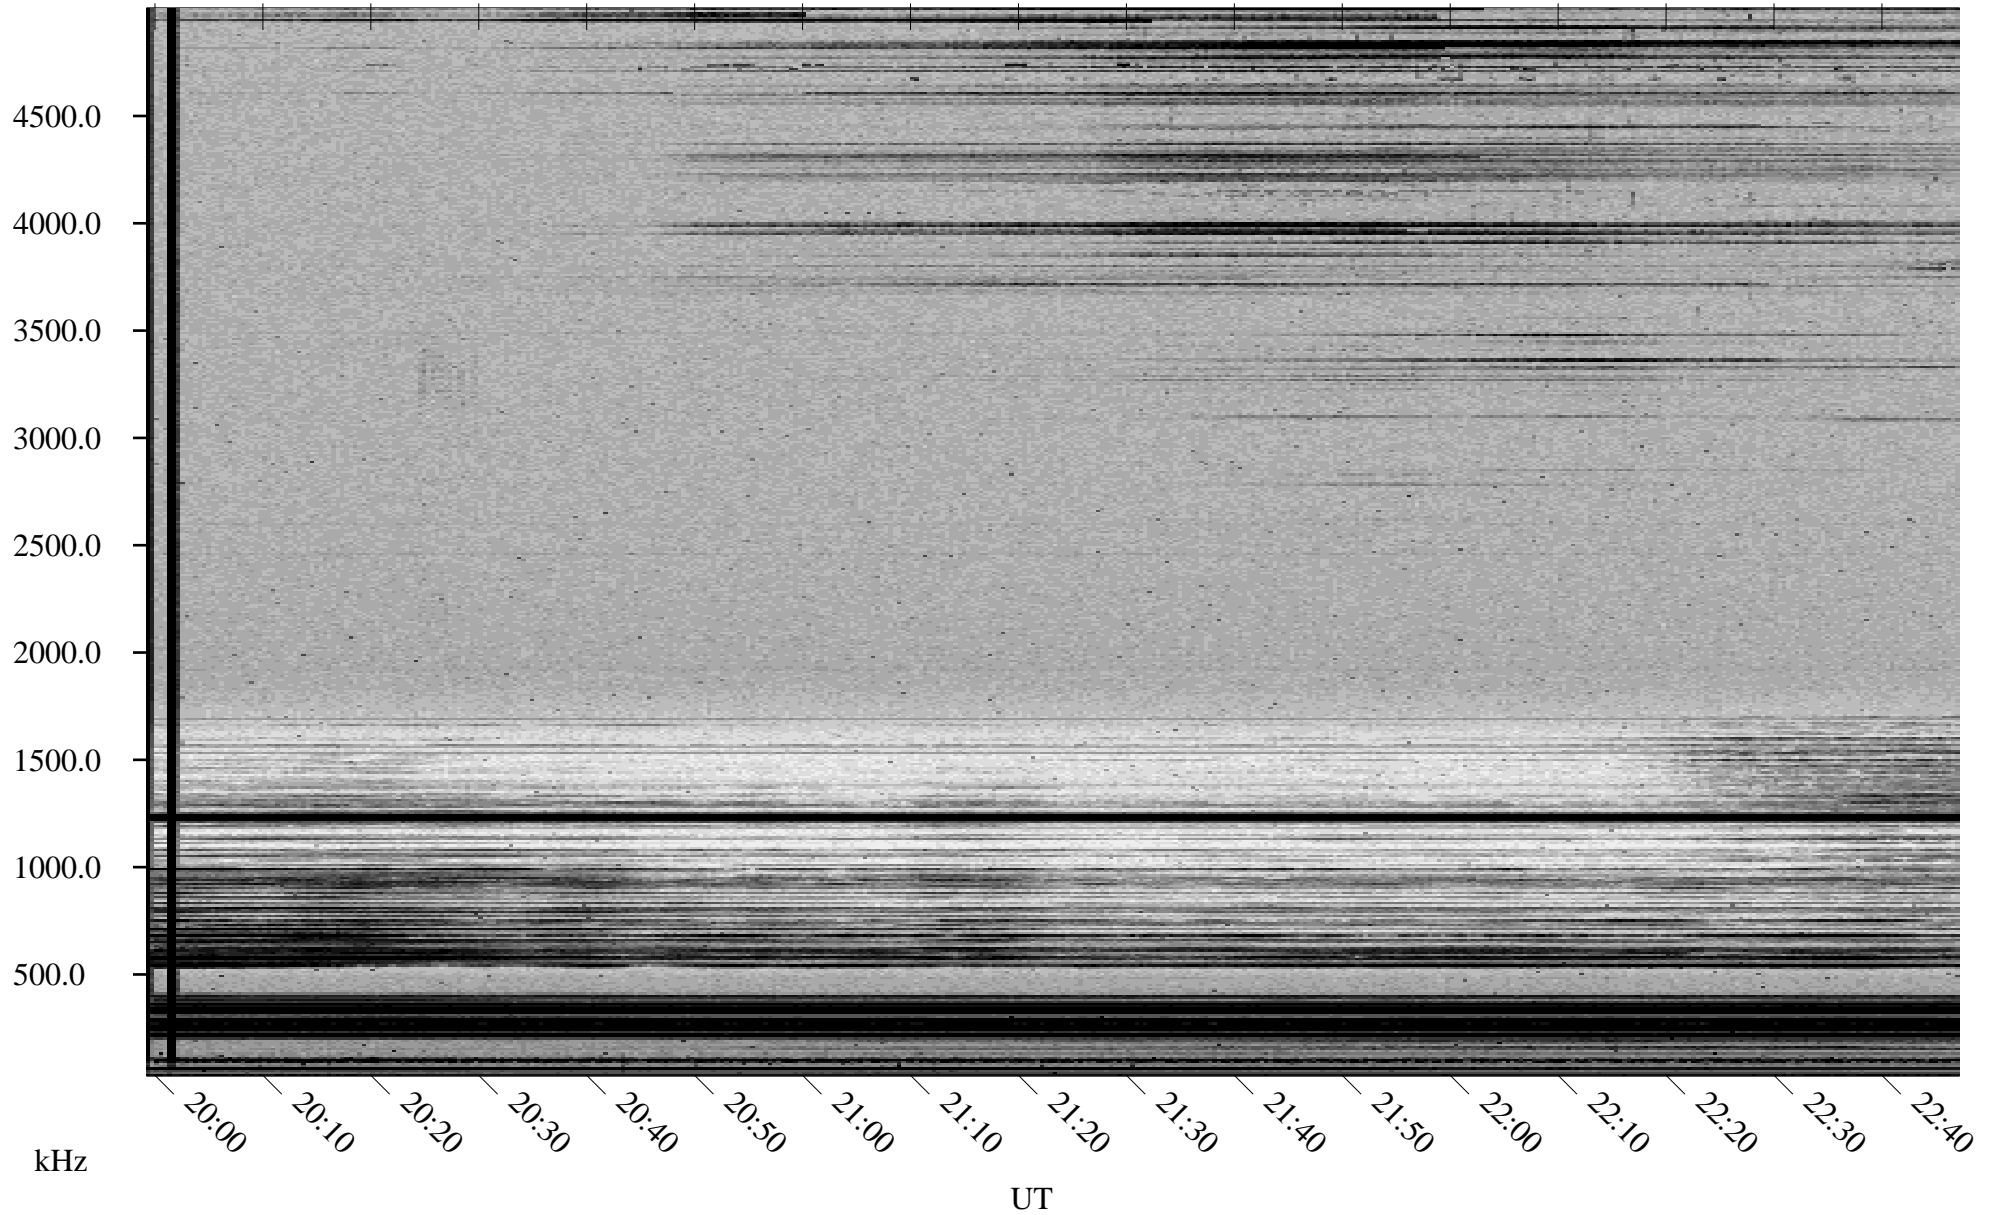

# 01/24/2002 Churchill, Manitoba

Linear Scale    Black = 161    White = 15

ch02024l.r00m max\_12

Page 1

# 01/24/2002 Churchill, Manitoba

Linear Scale    Black = 161    White = 15

ch02024l.r00m max\_12

Page 2

# 01/25/2002 Churchill, Manitoba

Linear Scale    Black = 161    White = 15

ch02024l.r00m max\_12

Page 3

# 01/25/2002 Churchill, Manitoba

Linear Scale    Black = 161    White = 15

ch02024l.r00m max\_12

Page 4