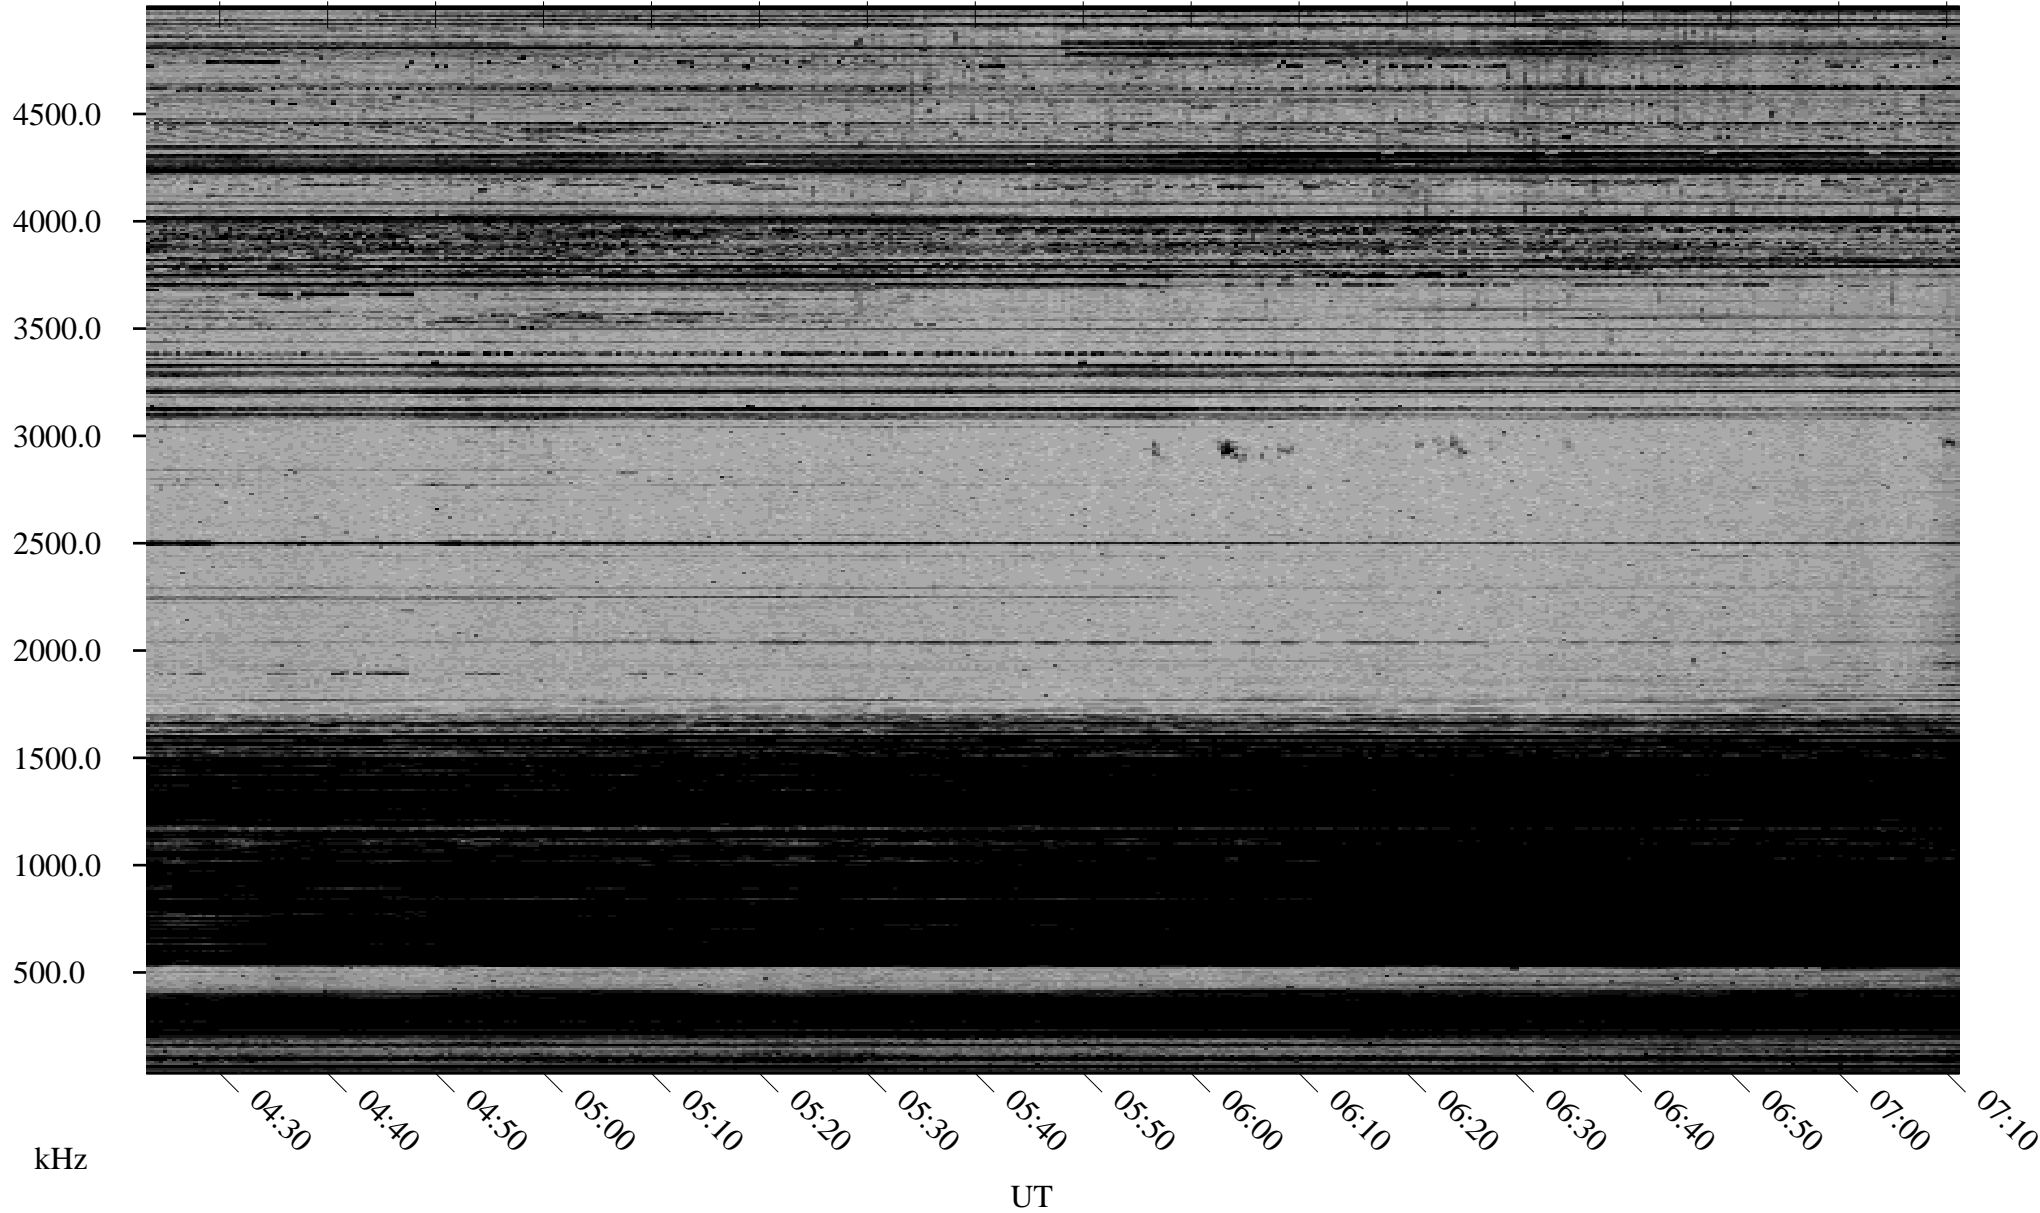

# 01/24/2002 Churchill, Manitoba

Linear Scale    Black = 161    White = 15

ch02024l.r00m max\_12

Page 2

# 01/25/2002 Churchill, Manitoba

Linear Scale    Black = 161    White = 15

ch02024l.r00m max\_12

Page 3

# 01/25/2002 Churchill, Manitoba

Linear Scale    Black = 161    White = 15

ch02024l.r00m max\_12

Page 4

# 01/25/2002 Churchill, Manitoba

Linear Scale    Black = 161    White = 15

ch02024l.r00m max\_12

Page 5