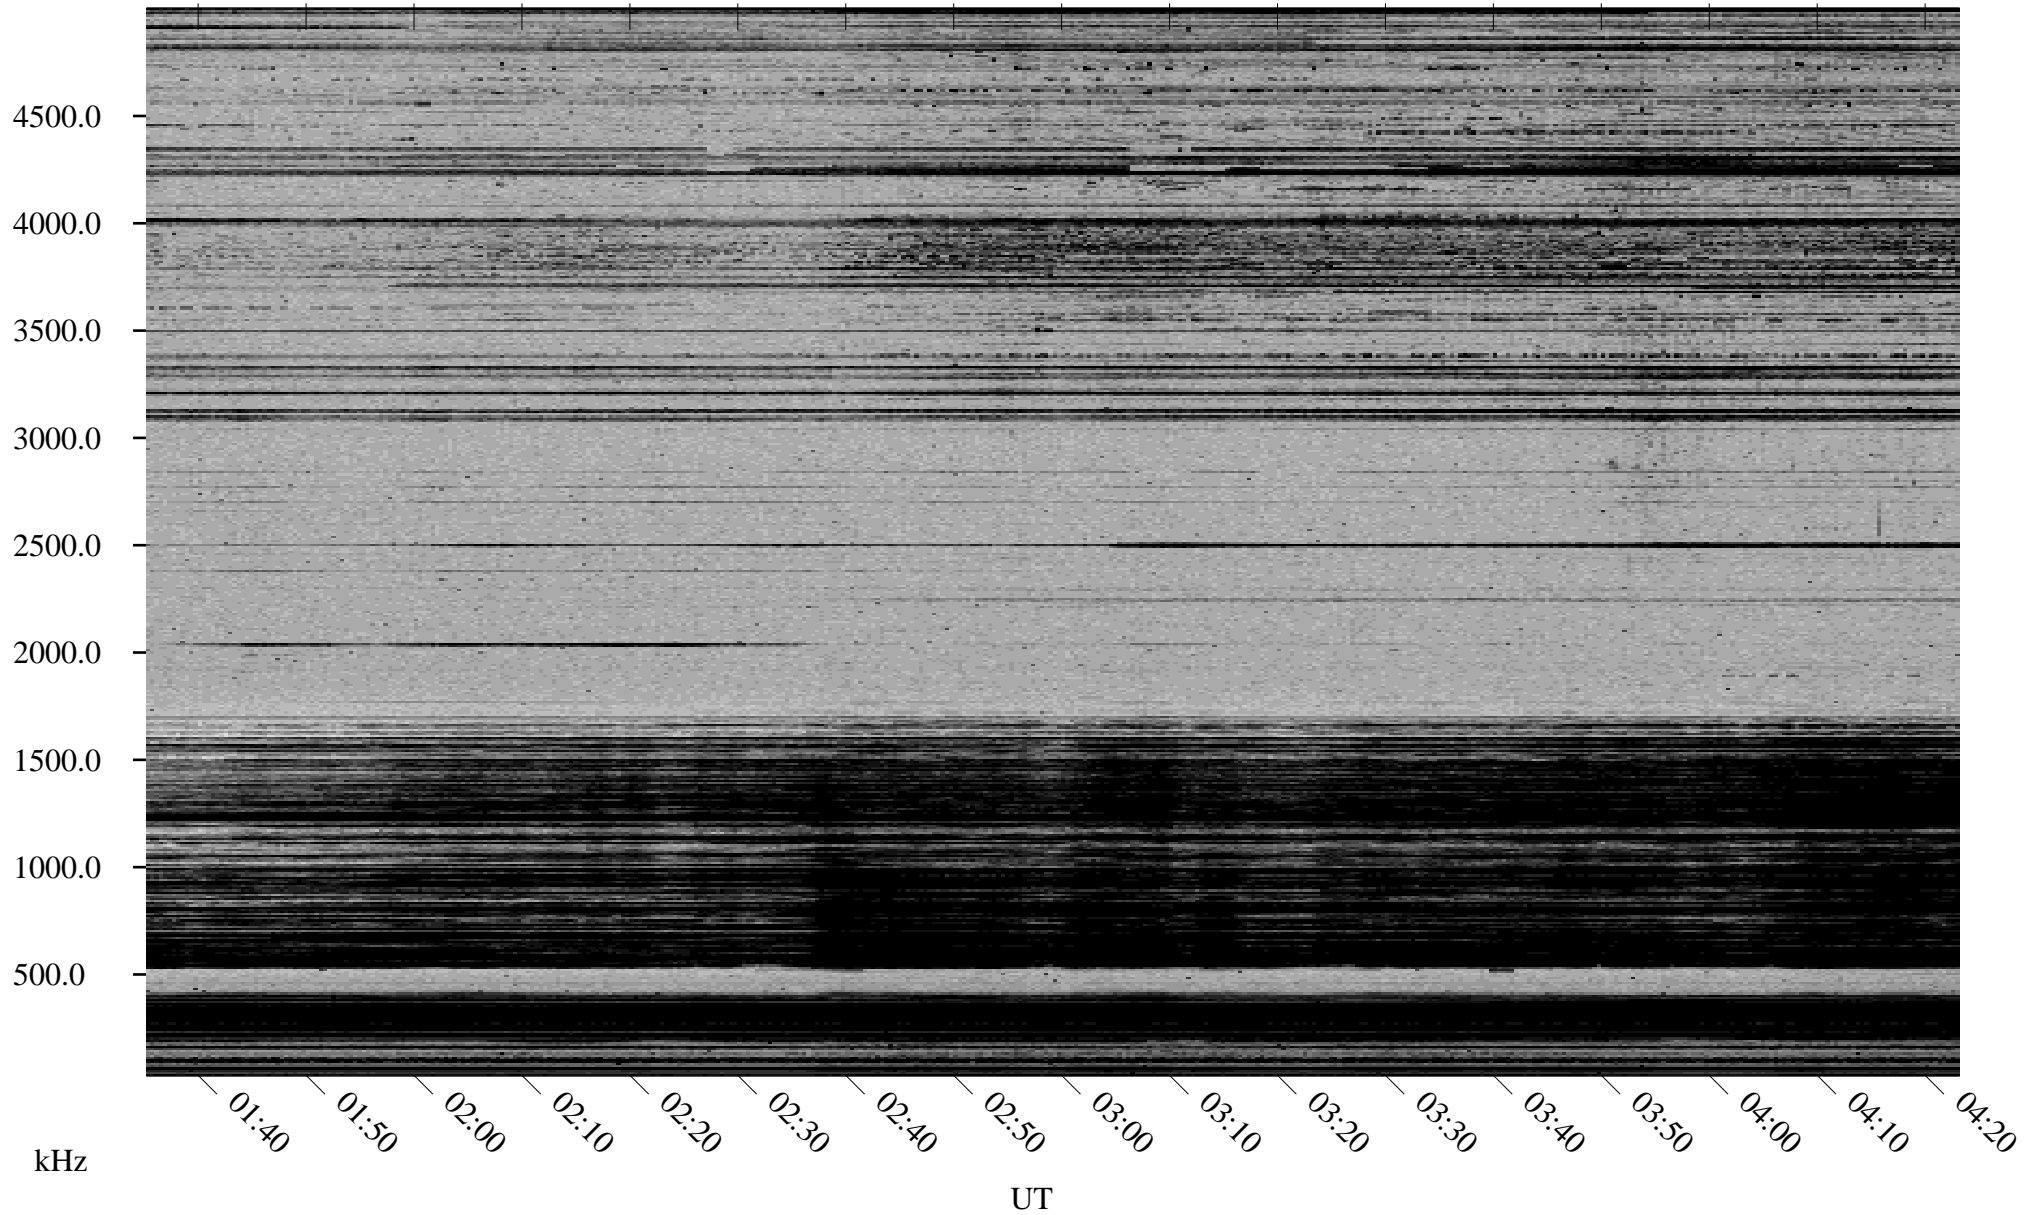

# 01/24/2002 Churchill, Manitoba

Linear Scale    Black = 161    White = 15

ch02024l.r00m max\_12

Page 1

# 01/24/2002 Churchill, Manitoba

Linear Scale    Black = 161    White = 15

ch02024l.r00m max\_12

Page 2

# 01/25/2002 Churchill, Manitoba

Linear Scale    Black = 161    White = 15

ch02024l.r00m max\_12

Page 3

# 01/25/2002 Churchill, Manitoba

Linear Scale    Black = 161    White = 15

ch02024l.r00m max\_12

Page 4