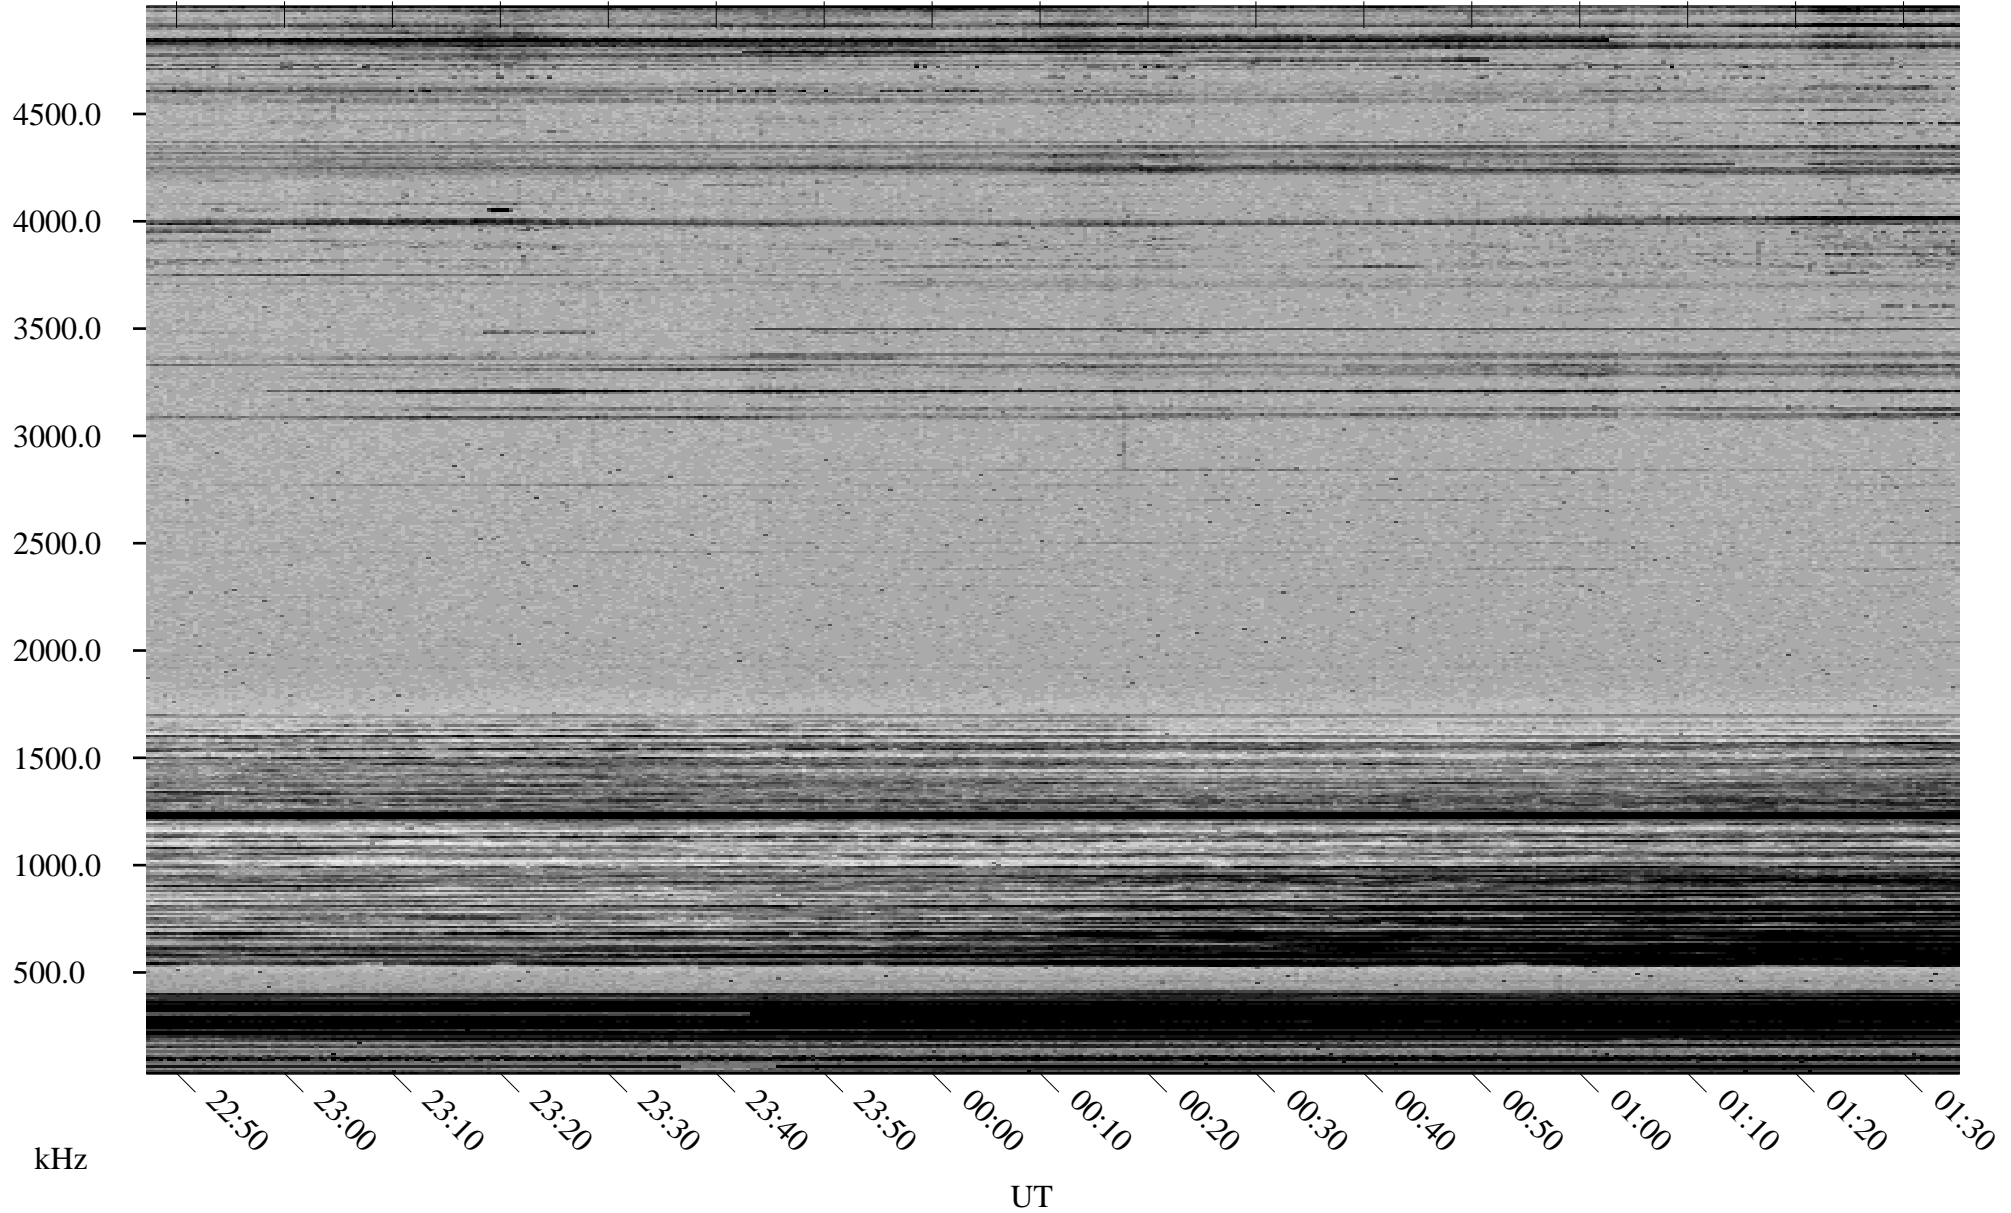

# 01/24/2002 Churchill, Manitoba

Linear Scale    Black = 161    White = 15

ch02024l.r00m max\_12

Page 1

# 01/24/2002 Churchill, Manitoba

Linear Scale    Black = 161    White = 15

ch02024l.r00m max\_12

Page 2

# 01/25/2002 Churchill, Manitoba

Linear Scale    Black = 161    White = 15

ch02024l.r00m max\_12

Page 3

# 01/25/2002 Churchill, Manitoba

Linear Scale    Black = 161    White = 15

ch02024l.r00m max\_12

Page 4