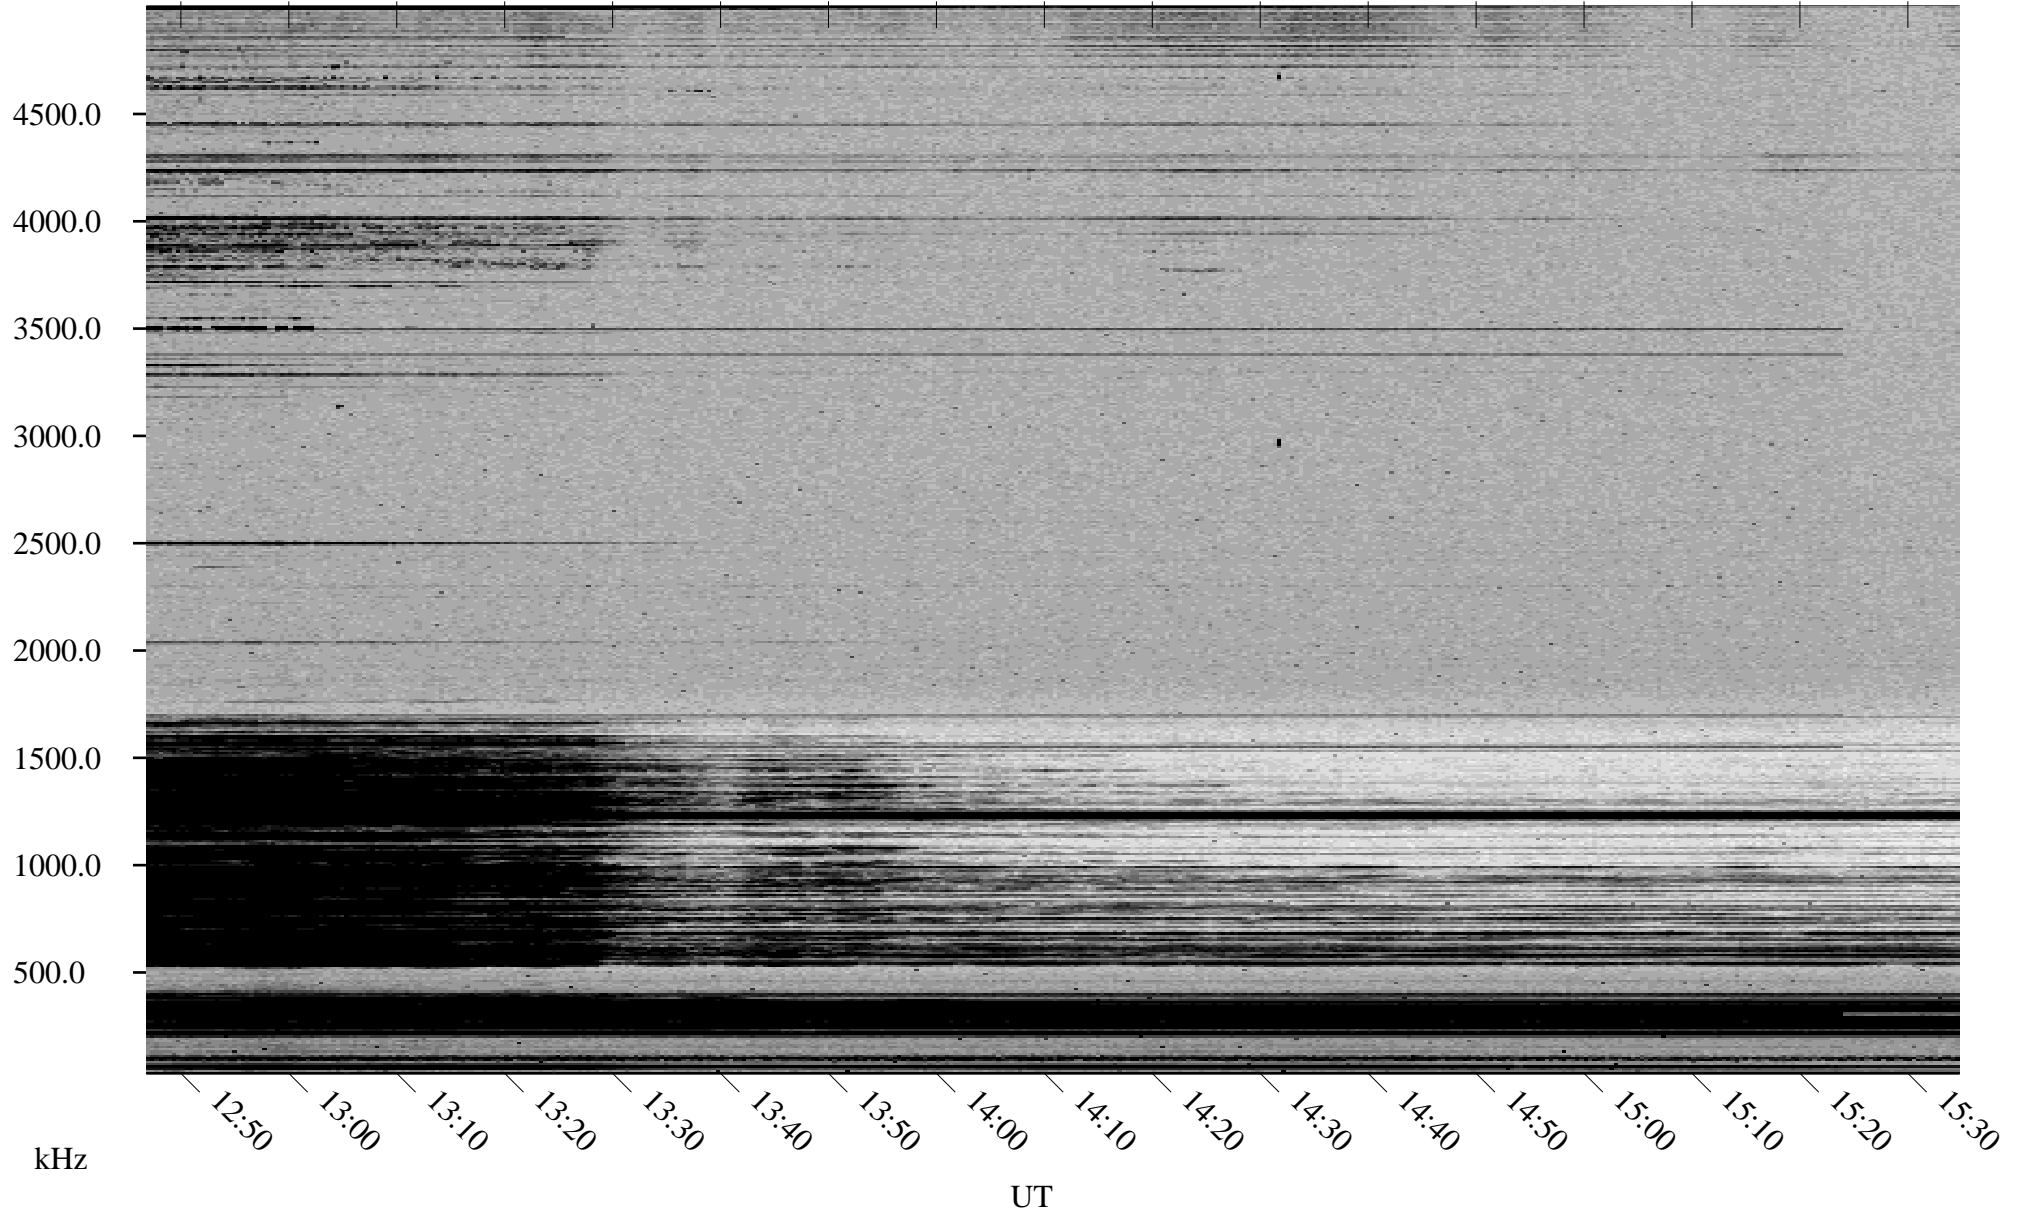

# 01/25/2002 Churchill, Manitoba

Linear Scale    Black = 161    White = 15

ch02024l.r00m max\_12

Page 6

# 01/25/2002 Churchill, Manitoba

Linear Scale    Black = 161    White = 15

ch02024l.r00m max\_12

Page 7

# 01/25/2002 Churchill, Manitoba

Linear Scale    Black = 161    White = 15

ch02024l.r00m max\_12