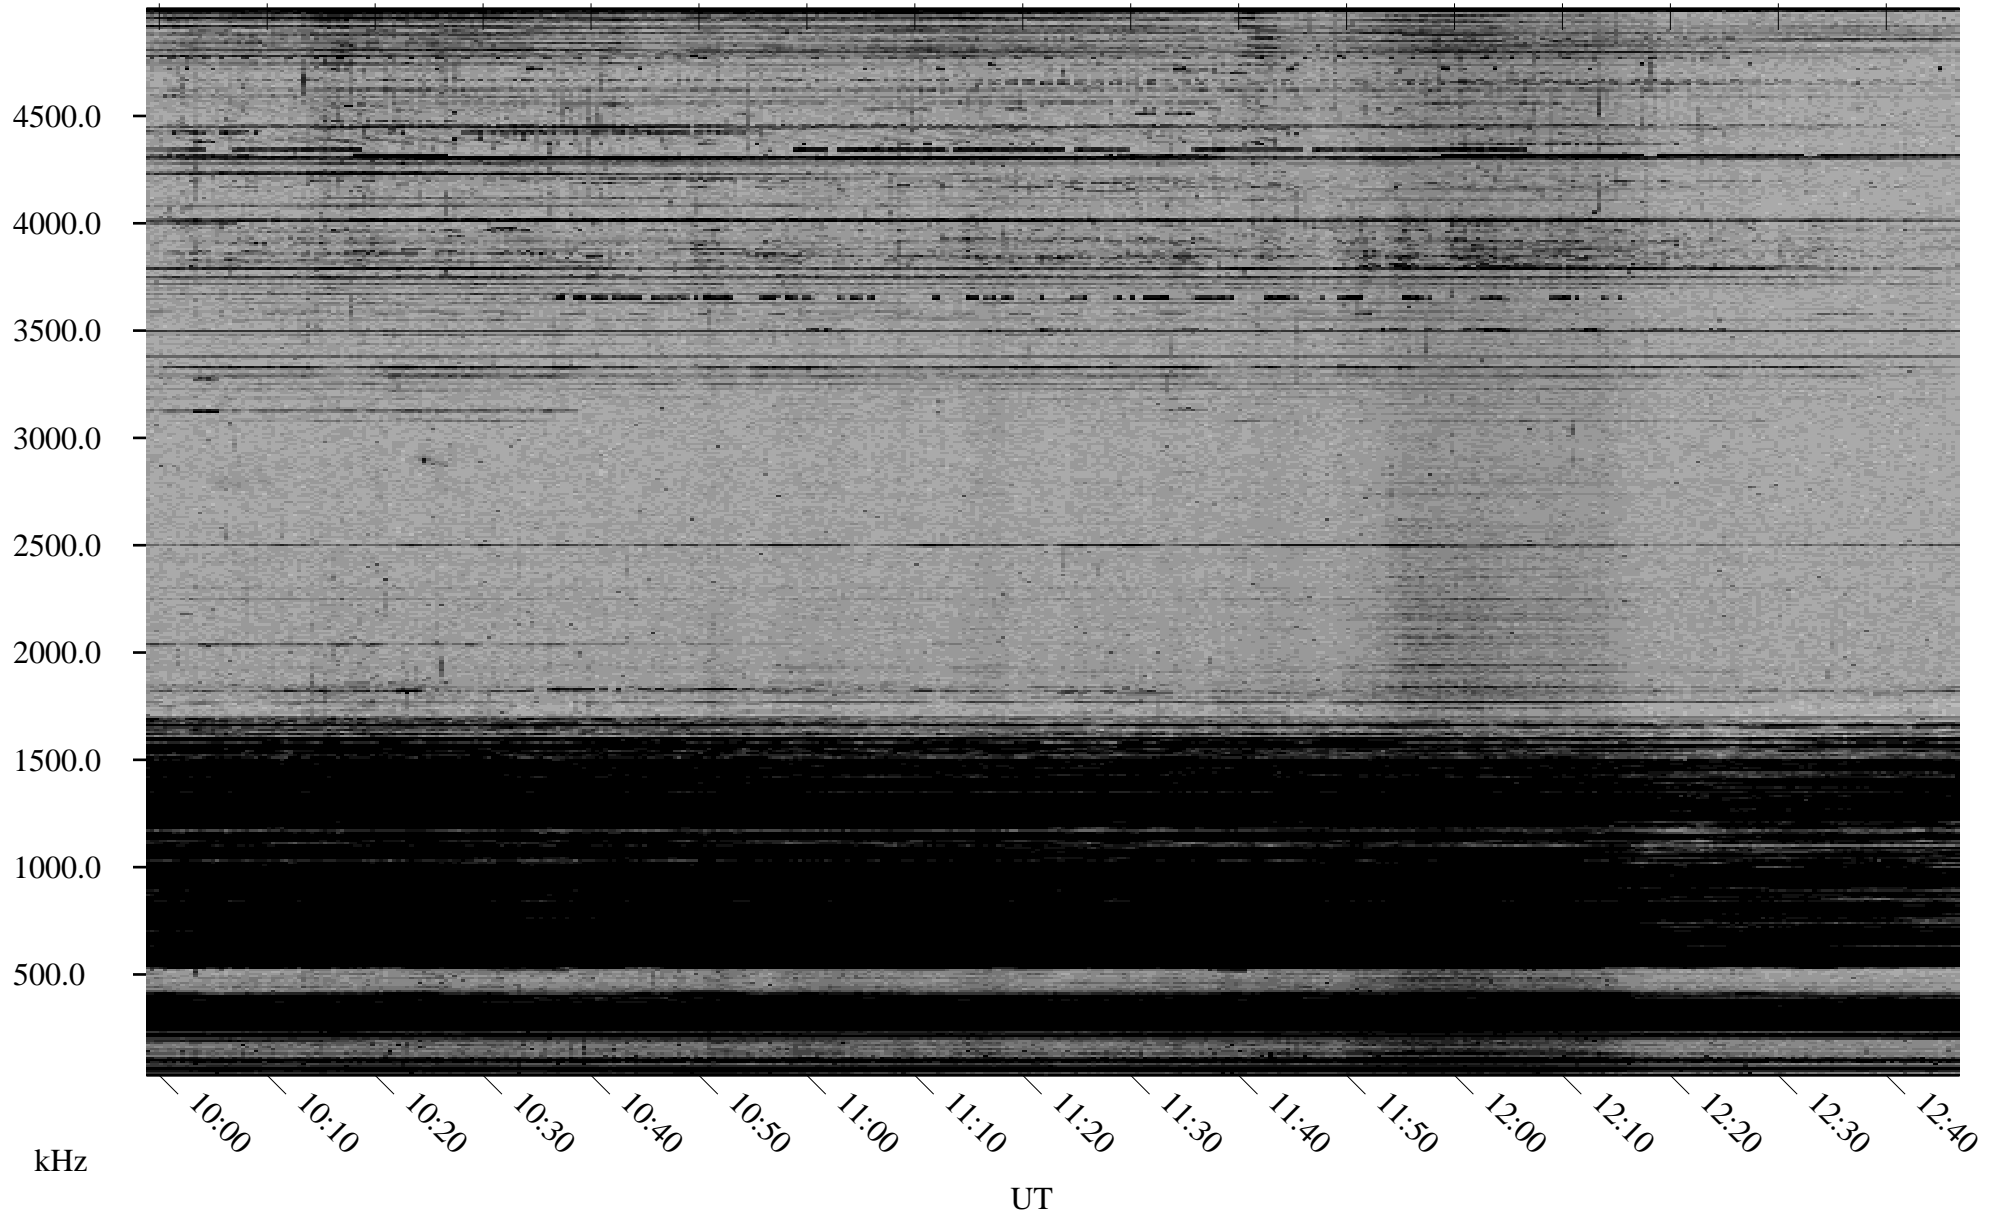

01/26/2002 Churchill, Manitoba

Linear Scale Black = 161 White = 15

ch02026l.r00m max_12

Page 1

01/26/2002 Churchill, Manitoba

Linear Scale Black = 161 White = 15

ch02026l.r00m max_12

Page 2

01/27/2002 Churchill, Manitoba

Linear Scale Black = 161 White = 15

ch02026l.r00m max_12

Page 3

01/27/2002 Churchill, Manitoba

Linear Scale Black = 161 White = 15

ch02026l.r00m max_12

Page 4

01/27/2002 Churchill, Manitoba

Linear Scale Black = 161 White = 15

ch02026l.r00m max_12

Page 5

01/27/2002 Churchill, Manitoba

Linear Scale Black = 161 White = 15

ch02026l.r00m max_12

Page 6

01/27/2002 Churchill, Manitoba

Linear Scale Black = 161 White = 15

ch02026l.r00m max_12

Page 7

01/27/2002 Churchill, Manitoba

Linear Scale Black = 161 White = 15

ch02026l.r00m max_12