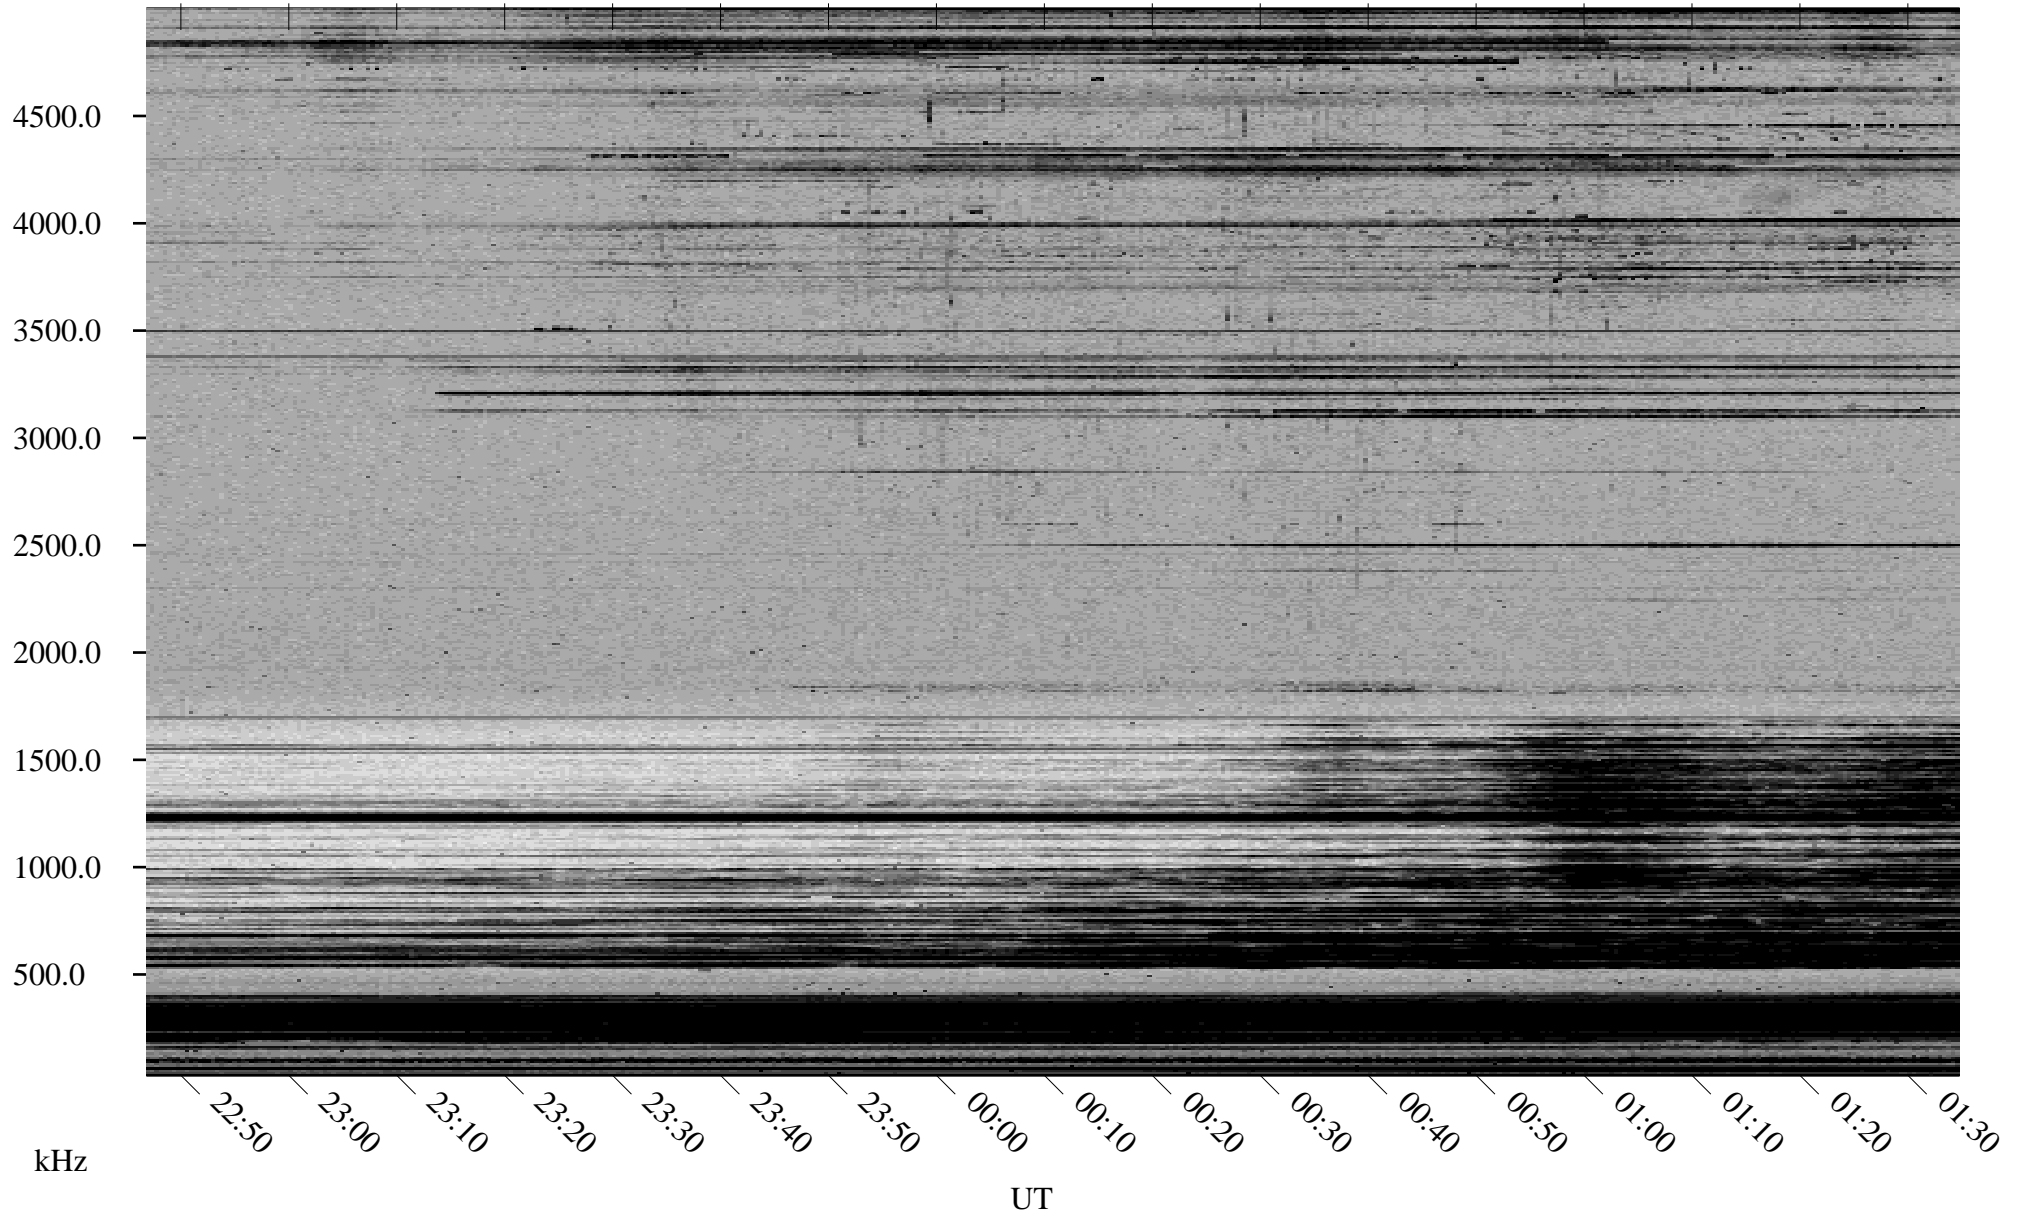

01/26/2002 Churchill, Manitoba

Linear Scale Black = 161 White = 15

ch02026l.r00m max_12

Page 1

01/26/2002 Churchill, Manitoba

Linear Scale Black = 161 White = 15

ch02026l.r00m max_12

Page 2

01/27/2002 Churchill, Manitoba

Linear Scale Black = 161 White = 15

ch02026l.r00m max_12

Page 3

01/27/2002 Churchill, Manitoba

Linear Scale Black = 161 White = 15

ch02026l.r00m max_12

Page 4

01/27/2002 Churchill, Manitoba

Linear Scale Black = 161 White = 15

ch02026l.r00m max_12

Page 5

01/27/2002 Churchill, Manitoba

Linear Scale Black = 161 White = 15

ch02026l.r00m max_12

Page 6

01/27/2002 Churchill, Manitoba

Linear Scale Black = 161 White = 15

ch02026l.r00m max_12

Page 7

01/27/2002 Churchill, Manitoba

Linear Scale Black = 161 White = 15

ch02026l.r00m max_12