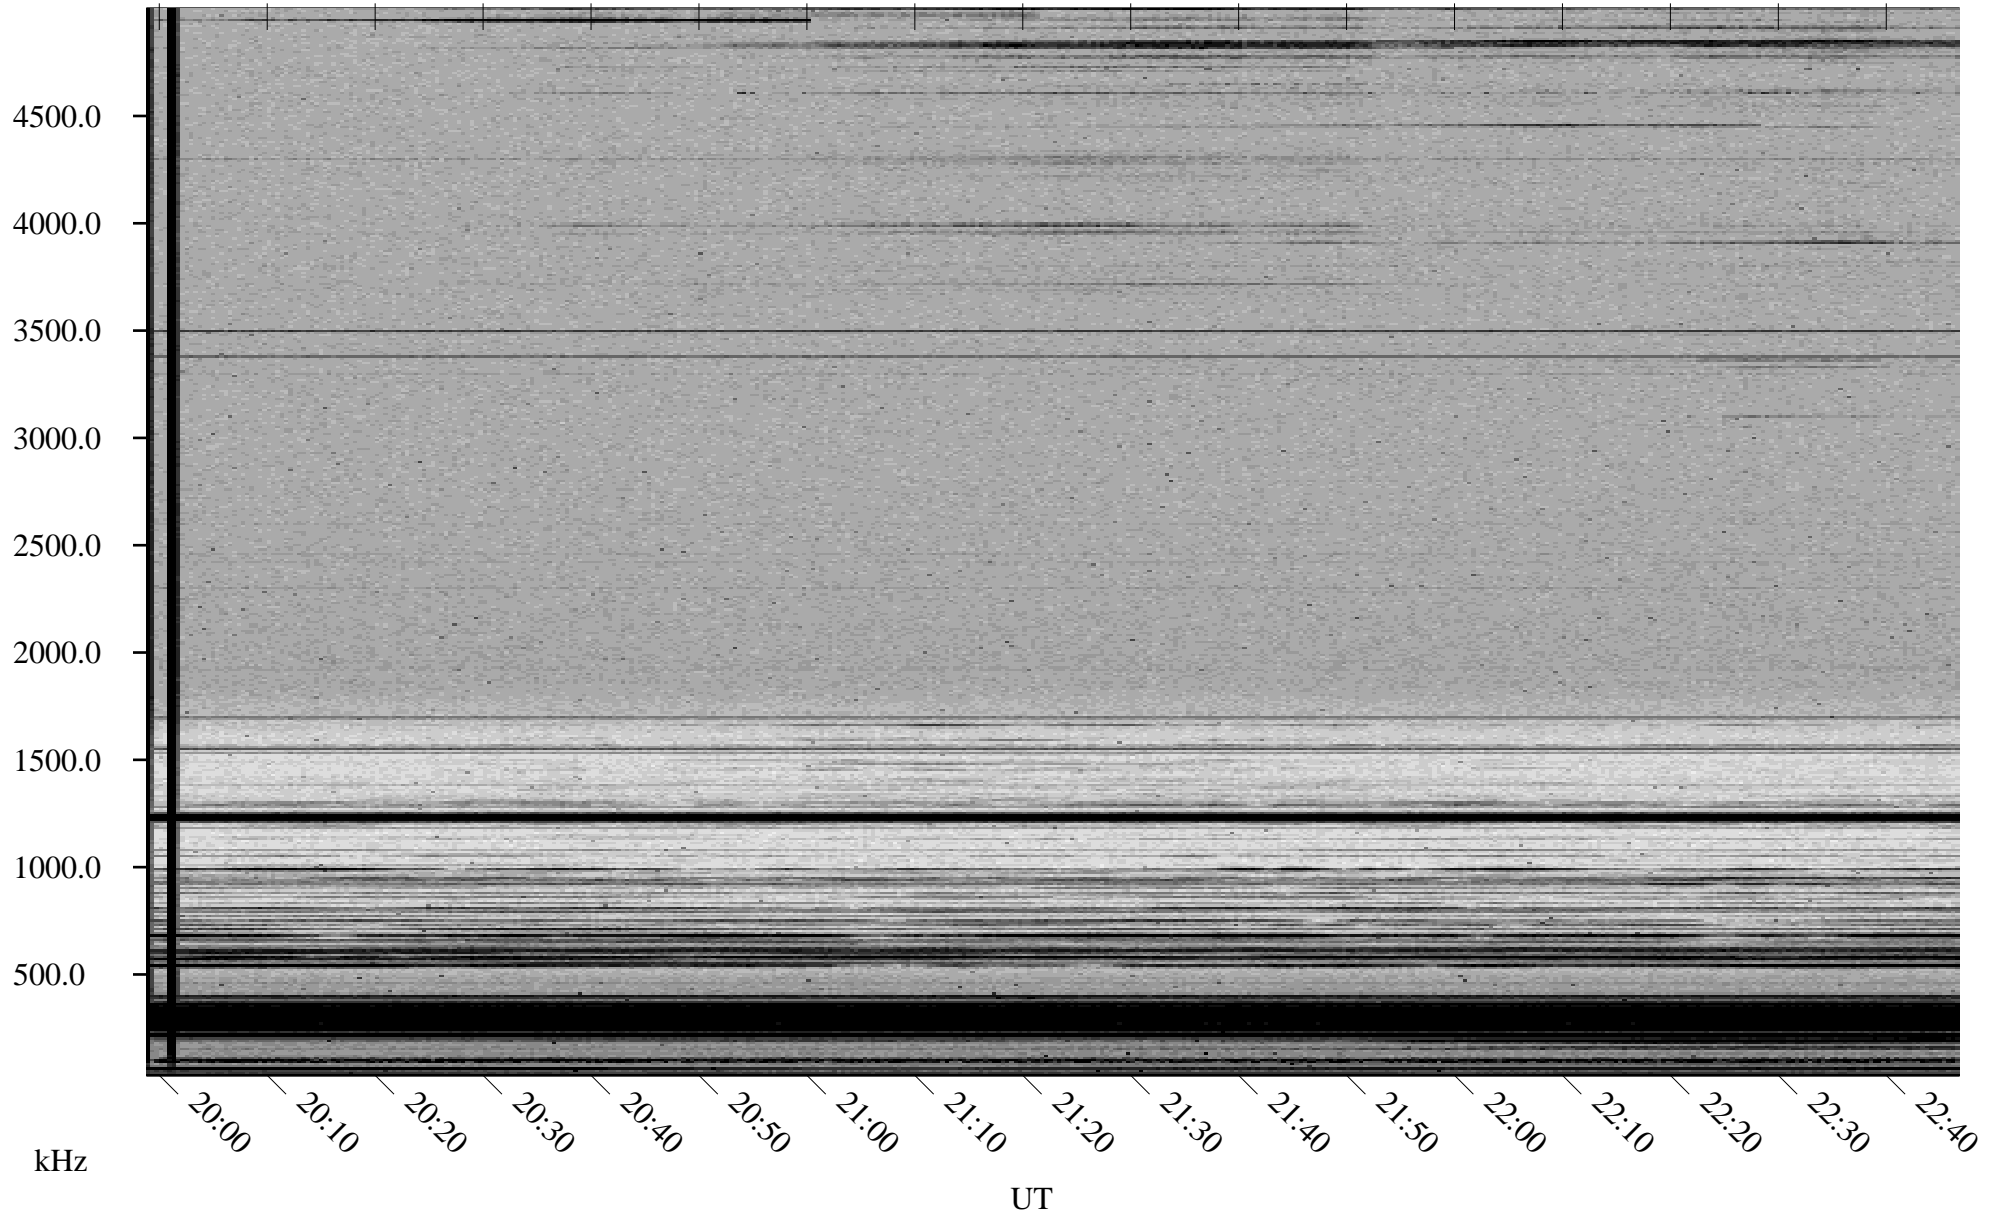

01/26/2002 Churchill, Manitoba

Linear Scale Black = 161 White = 15

ch02026l.r00m max_12

Page 1

01/26/2002 Churchill, Manitoba

Linear Scale Black = 161 White = 15

ch02026l.r00m max_12

Page 2

01/27/2002 Churchill, Manitoba

Linear Scale Black = 161 White = 15

ch02026l.r00m max_12

Page 3

01/27/2002 Churchill, Manitoba

Linear Scale Black = 161 White = 15

ch02026l.r00m max_12

Page 4

01/27/2002 Churchill, Manitoba

Linear Scale Black = 161 White = 15

ch02026l.r00m max_12

Page 5

01/27/2002 Churchill, Manitoba

Linear Scale Black = 161 White = 15

ch02026l.r00m max_12

Page 6

01/27/2002 Churchill, Manitoba

Linear Scale Black = 161 White = 15

ch02026l.r00m max_12

Page 7

01/27/2002 Churchill, Manitoba

Linear Scale Black = 161 White = 15

ch02026l.r00m max_12