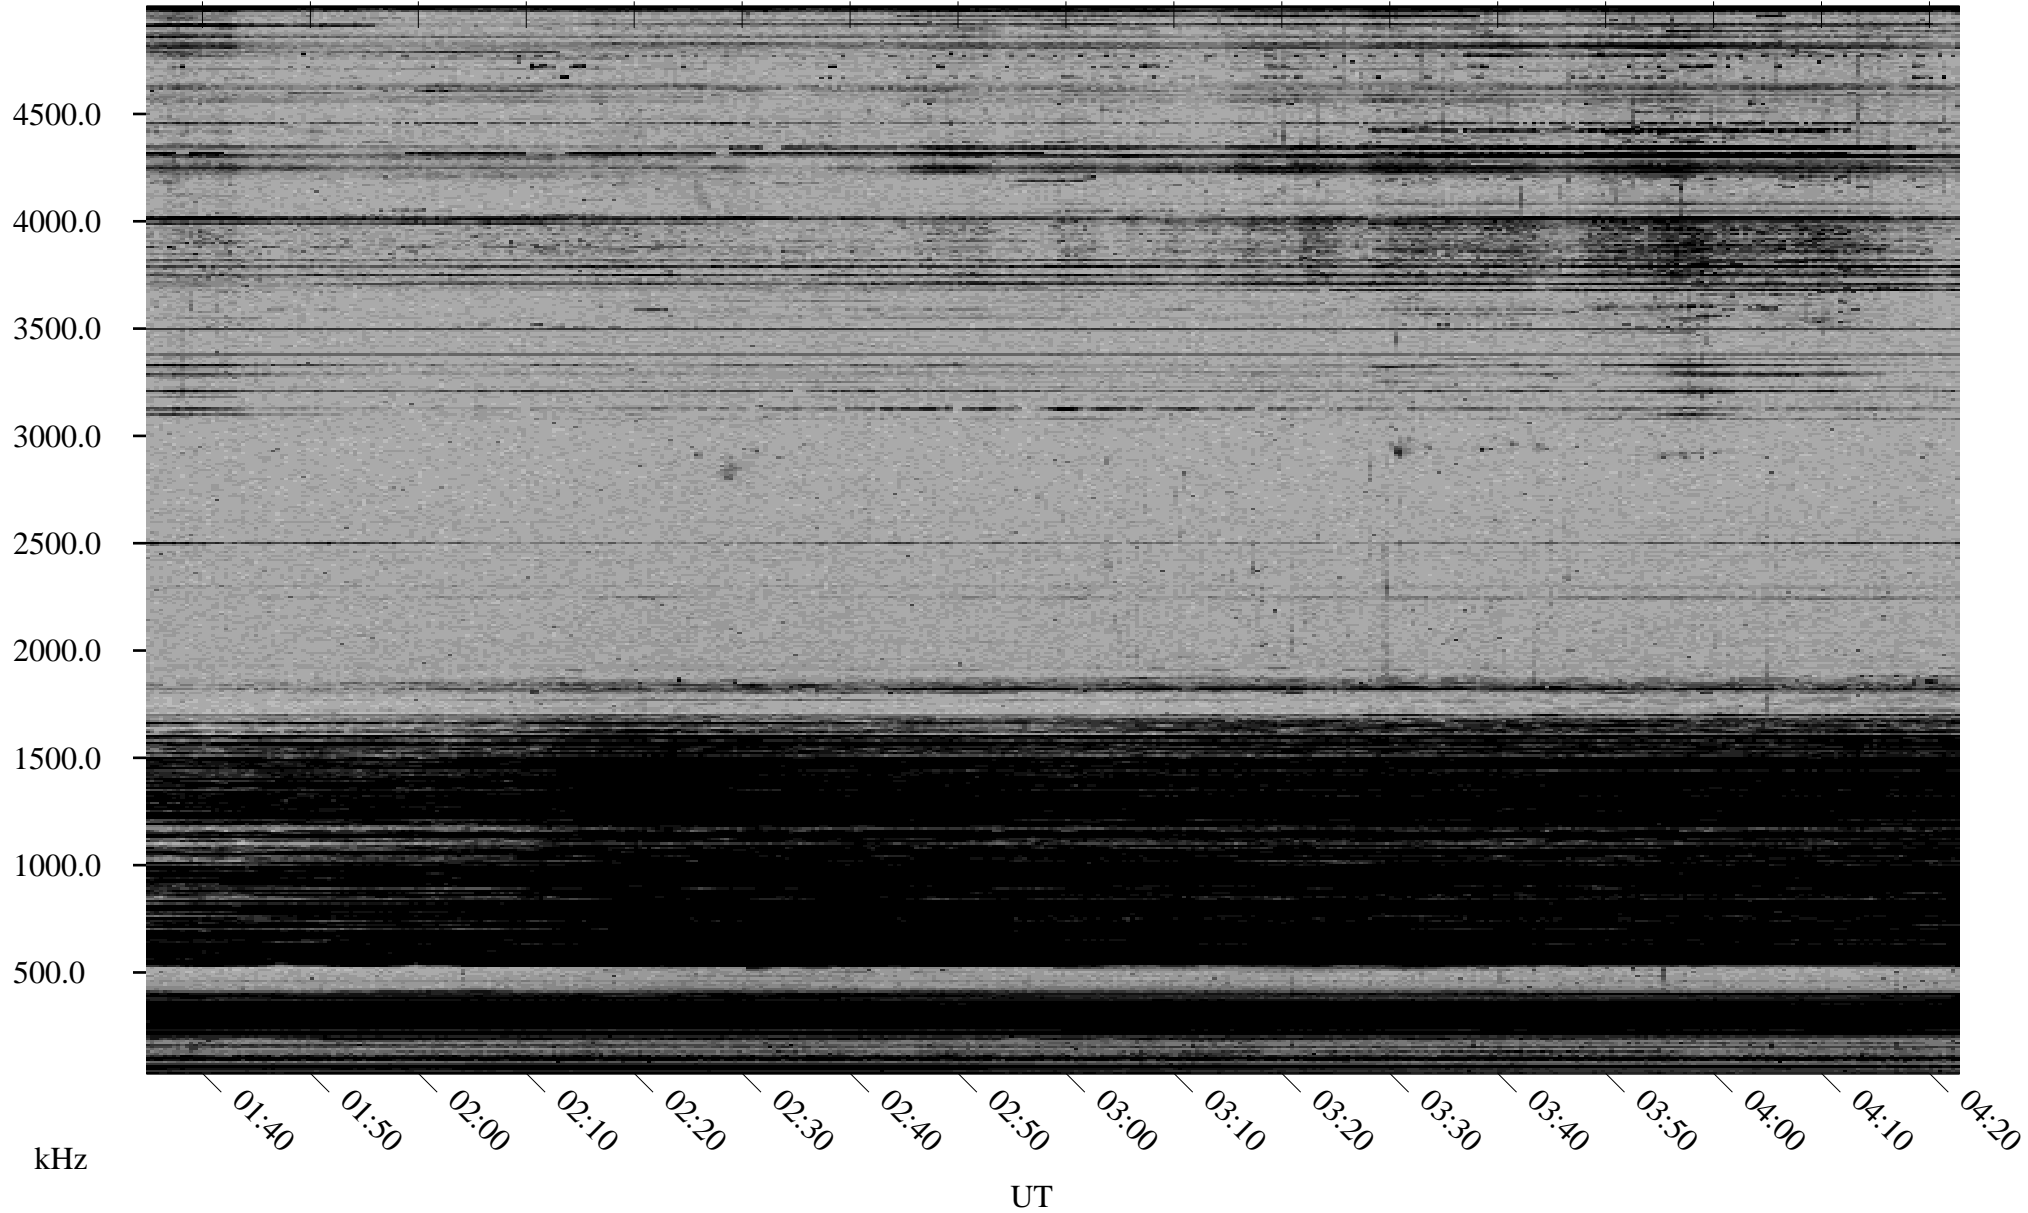

01/26/2002 Churchill, Manitoba

Linear Scale Black = 161 White = 15

ch02026l.r00m max_12

Page 1

01/26/2002 Churchill, Manitoba

Linear Scale Black = 161 White = 15

ch02026l.r00m max_12

Page 2

01/27/2002 Churchill, Manitoba

Linear Scale Black = 161 White = 15

ch02026l.r00m max_12

Page 3

01/27/2002 Churchill, Manitoba

Linear Scale Black = 161 White = 15

ch02026l.r00m max_12

Page 4

01/27/2002 Churchill, Manitoba

Linear Scale Black = 161 White = 15

ch02026l.r00m max_12

Page 5

01/27/2002 Churchill, Manitoba

Linear Scale Black = 161 White = 15

ch02026l.r00m max_12

Page 6

01/27/2002 Churchill, Manitoba

Linear Scale Black = 161 White = 15

ch02026l.r00m max_12

Page 7

01/27/2002 Churchill, Manitoba

Linear Scale Black = 161 White = 15

ch02026l.r00m max_12