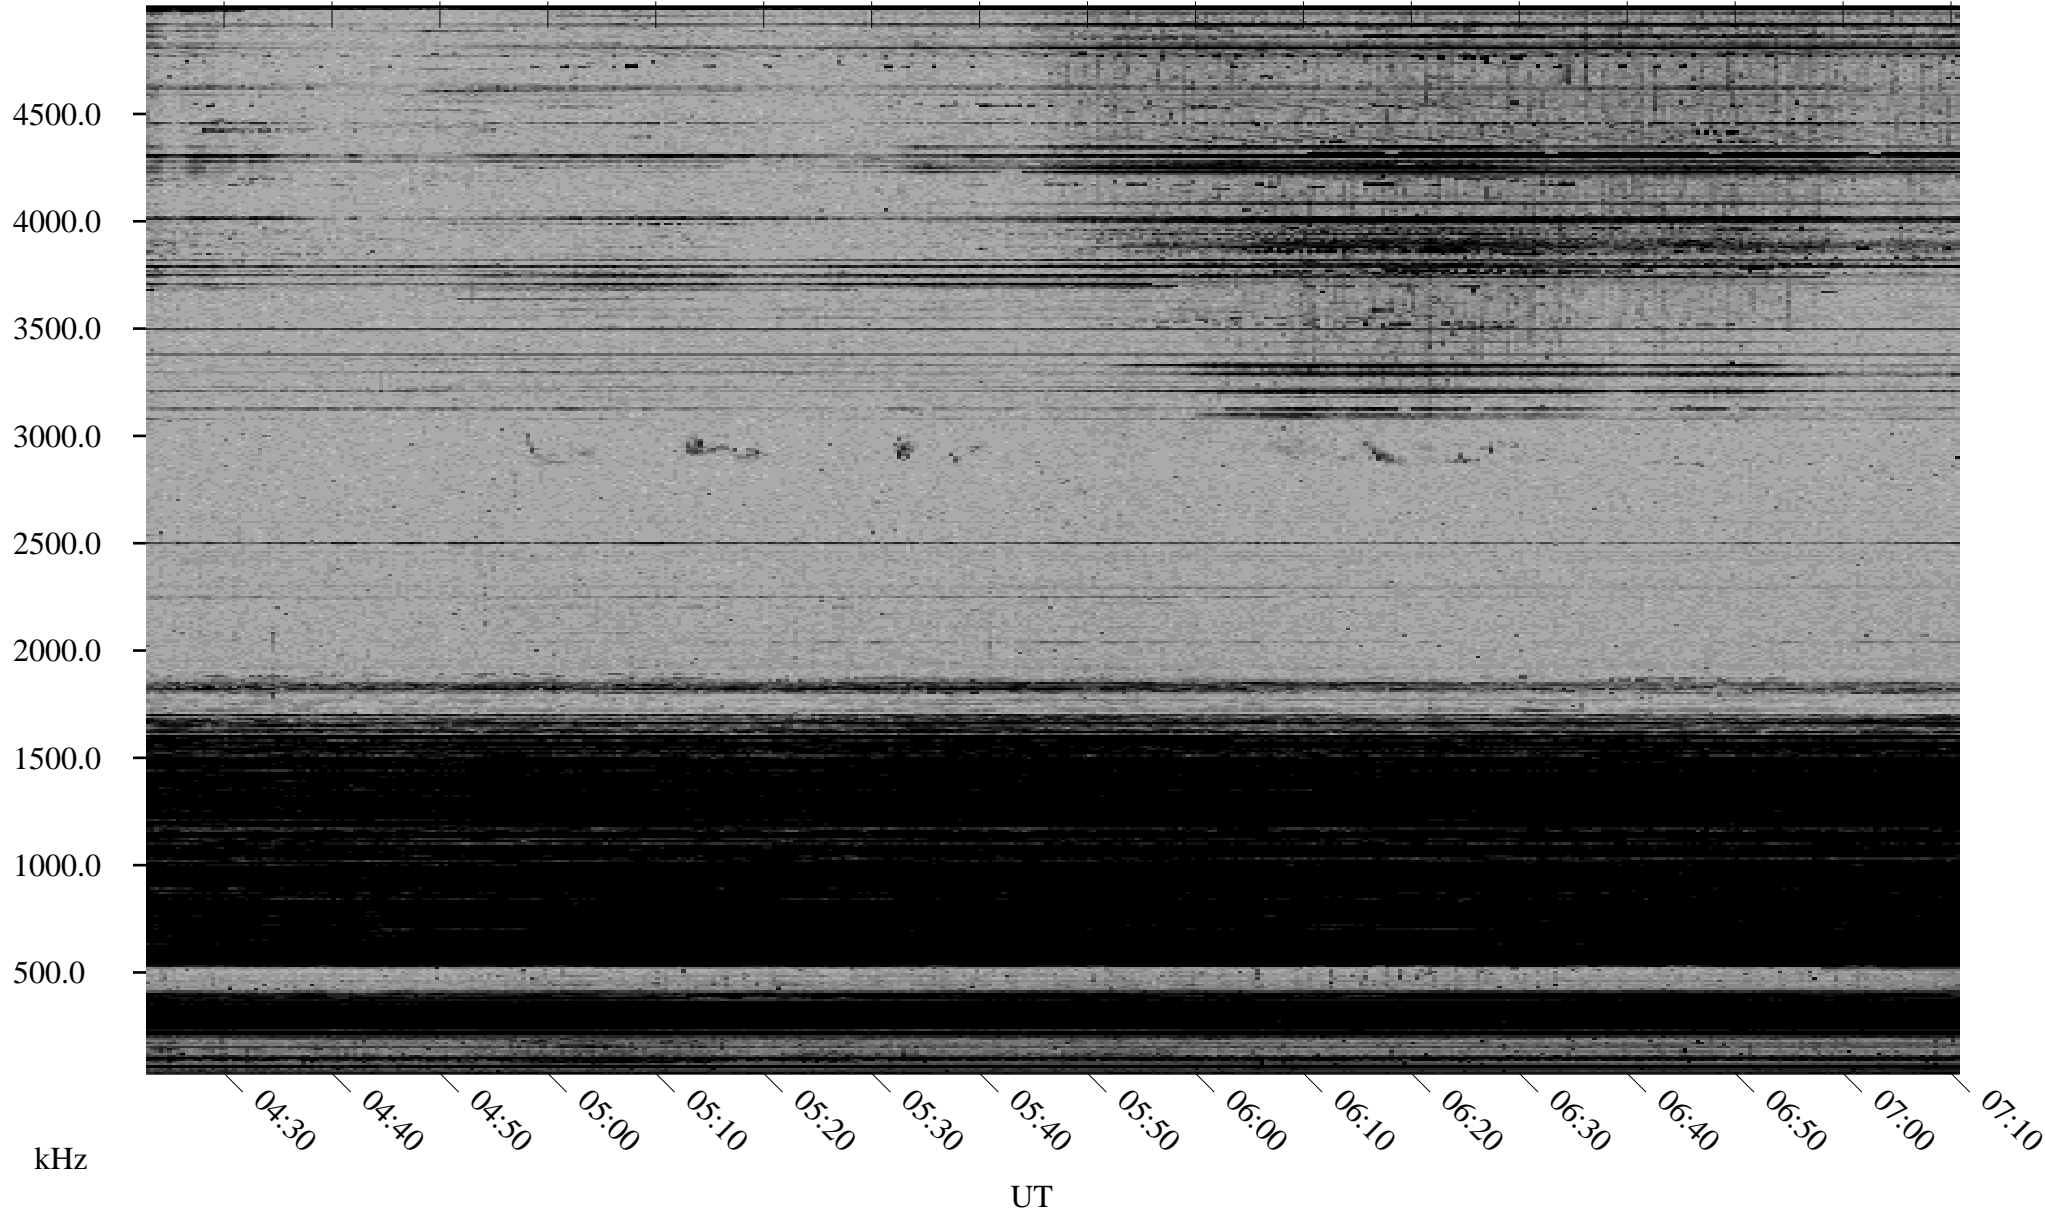

01/26/2002 Churchill, Manitoba

Linear Scale Black = 161 White = 15

ch02026l.r00m max_12

Page 1

01/26/2002 Churchill, Manitoba

Linear Scale Black = 161 White = 15

ch02026l.r00m max_12

Page 2

01/27/2002 Churchill, Manitoba

Linear Scale Black = 161 White = 15

ch02026l.r00m max_12

Page 3

01/27/2002 Churchill, Manitoba

Linear Scale Black = 161 White = 15

ch02026l.r00m max_12

Page 4

01/27/2002 Churchill, Manitoba

Linear Scale Black = 161 White = 15

ch02026l.r00m max_12

Page 5

01/27/2002 Churchill, Manitoba

Linear Scale Black = 161 White = 15

ch02026l.r00m max_12

Page 6

01/27/2002 Churchill, Manitoba

Linear Scale Black = 161 White = 15

ch02026l.r00m max_12

Page 7

01/27/2002 Churchill, Manitoba

Linear Scale Black = 161 White = 15

ch02026l.r00m max_12