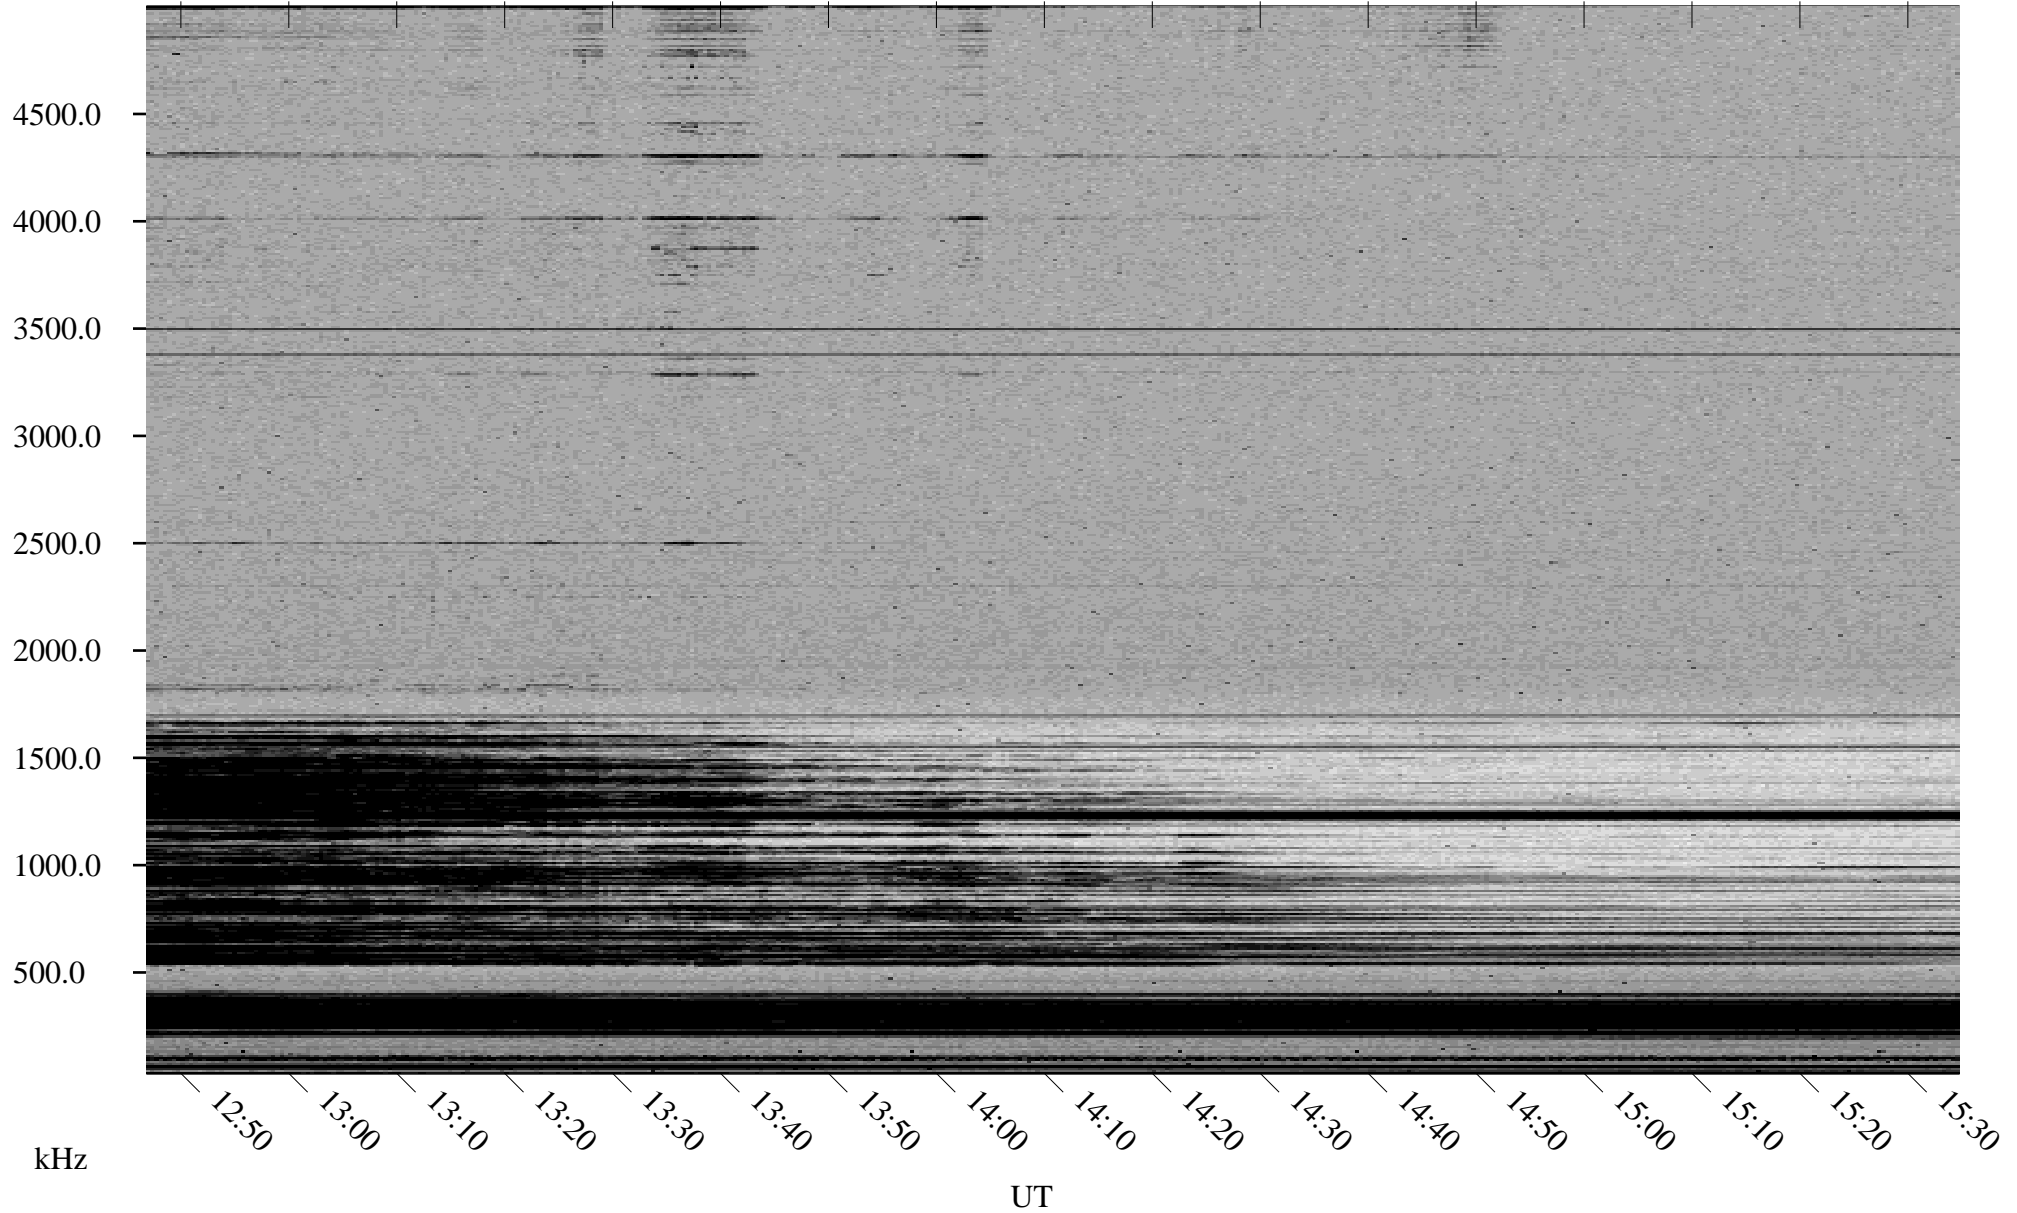

01/26/2002 Churchill, Manitoba

Linear Scale Black = 161 White = 15

ch02026l.r00m max_12

Page 1

01/26/2002 Churchill, Manitoba

Linear Scale Black = 161 White = 15

ch02026l.r00m max_12

Page 2

01/27/2002 Churchill, Manitoba

Linear Scale Black = 161 White = 15

ch02026l.r00m max_12

Page 3

01/27/2002 Churchill, Manitoba

Linear Scale Black = 161 White = 15

ch02026l.r00m max_12

Page 4

01/27/2002 Churchill, Manitoba

Linear Scale Black = 161 White = 15

ch02026l.r00m max_12

Page 5

01/27/2002 Churchill, Manitoba

Linear Scale Black = 161 White = 15

ch02026l.r00m max_12

Page 6

01/27/2002 Churchill, Manitoba

Linear Scale Black = 161 White = 15

ch02026l.r00m max_12

Page 7

01/27/2002 Churchill, Manitoba

Linear Scale Black = 161 White = 15

ch02026l.r00m max_12