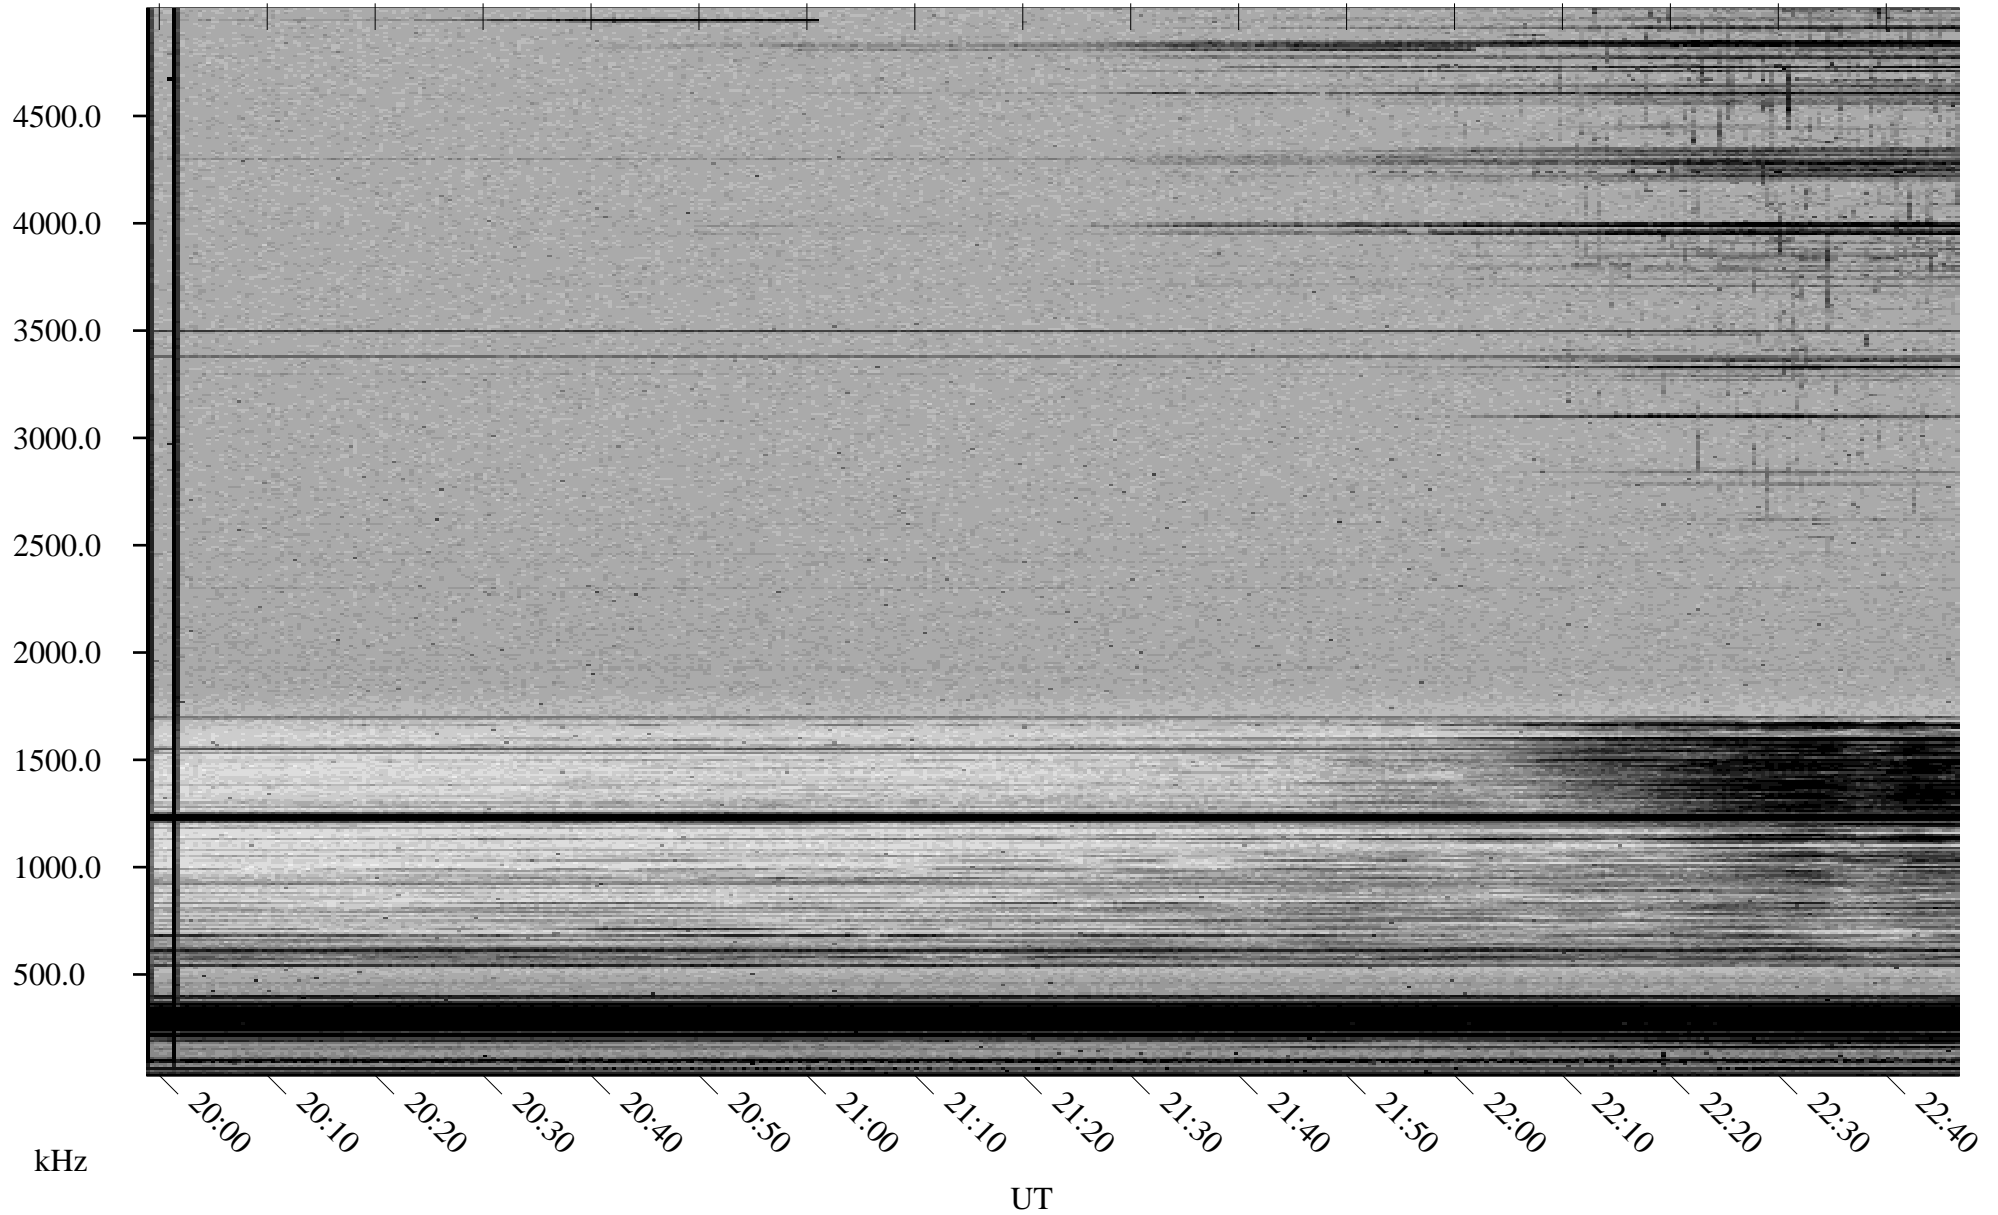

01/27/2002 Churchill, Manitoba

Linear Scale Black = 161 White = 15

ch020271.r00m max_12

Page 1

01/27/2002 Churchill, Manitoba

Linear Scale Black = 161 White = 15

ch020271.r00m max_12

Page 2

01/28/2002 Churchill, Manitoba

Linear Scale Black = 161 White = 15

ch020271.r00m max_12

Page 3

01/28/2002 Churchill, Manitoba

Linear Scale Black = 161 White = 15

ch020271.r00m max_12

Page 4

01/28/2002 Churchill, Manitoba

Linear Scale Black = 161 White = 15

ch020271.r00m max_12

Page 5

01/28/2002 Churchill, Manitoba

Linear Scale Black = 161 White = 15

ch020271.r00m max_12

Page 6

01/28/2002 Churchill, Manitoba

Linear Scale Black = 161 White = 15

ch020271l.r00m max_12

Page 7

01/28/2002 Churchill, Manitoba

Linear Scale Black = 161 White = 15

ch020271.r00m max_12

Page 8