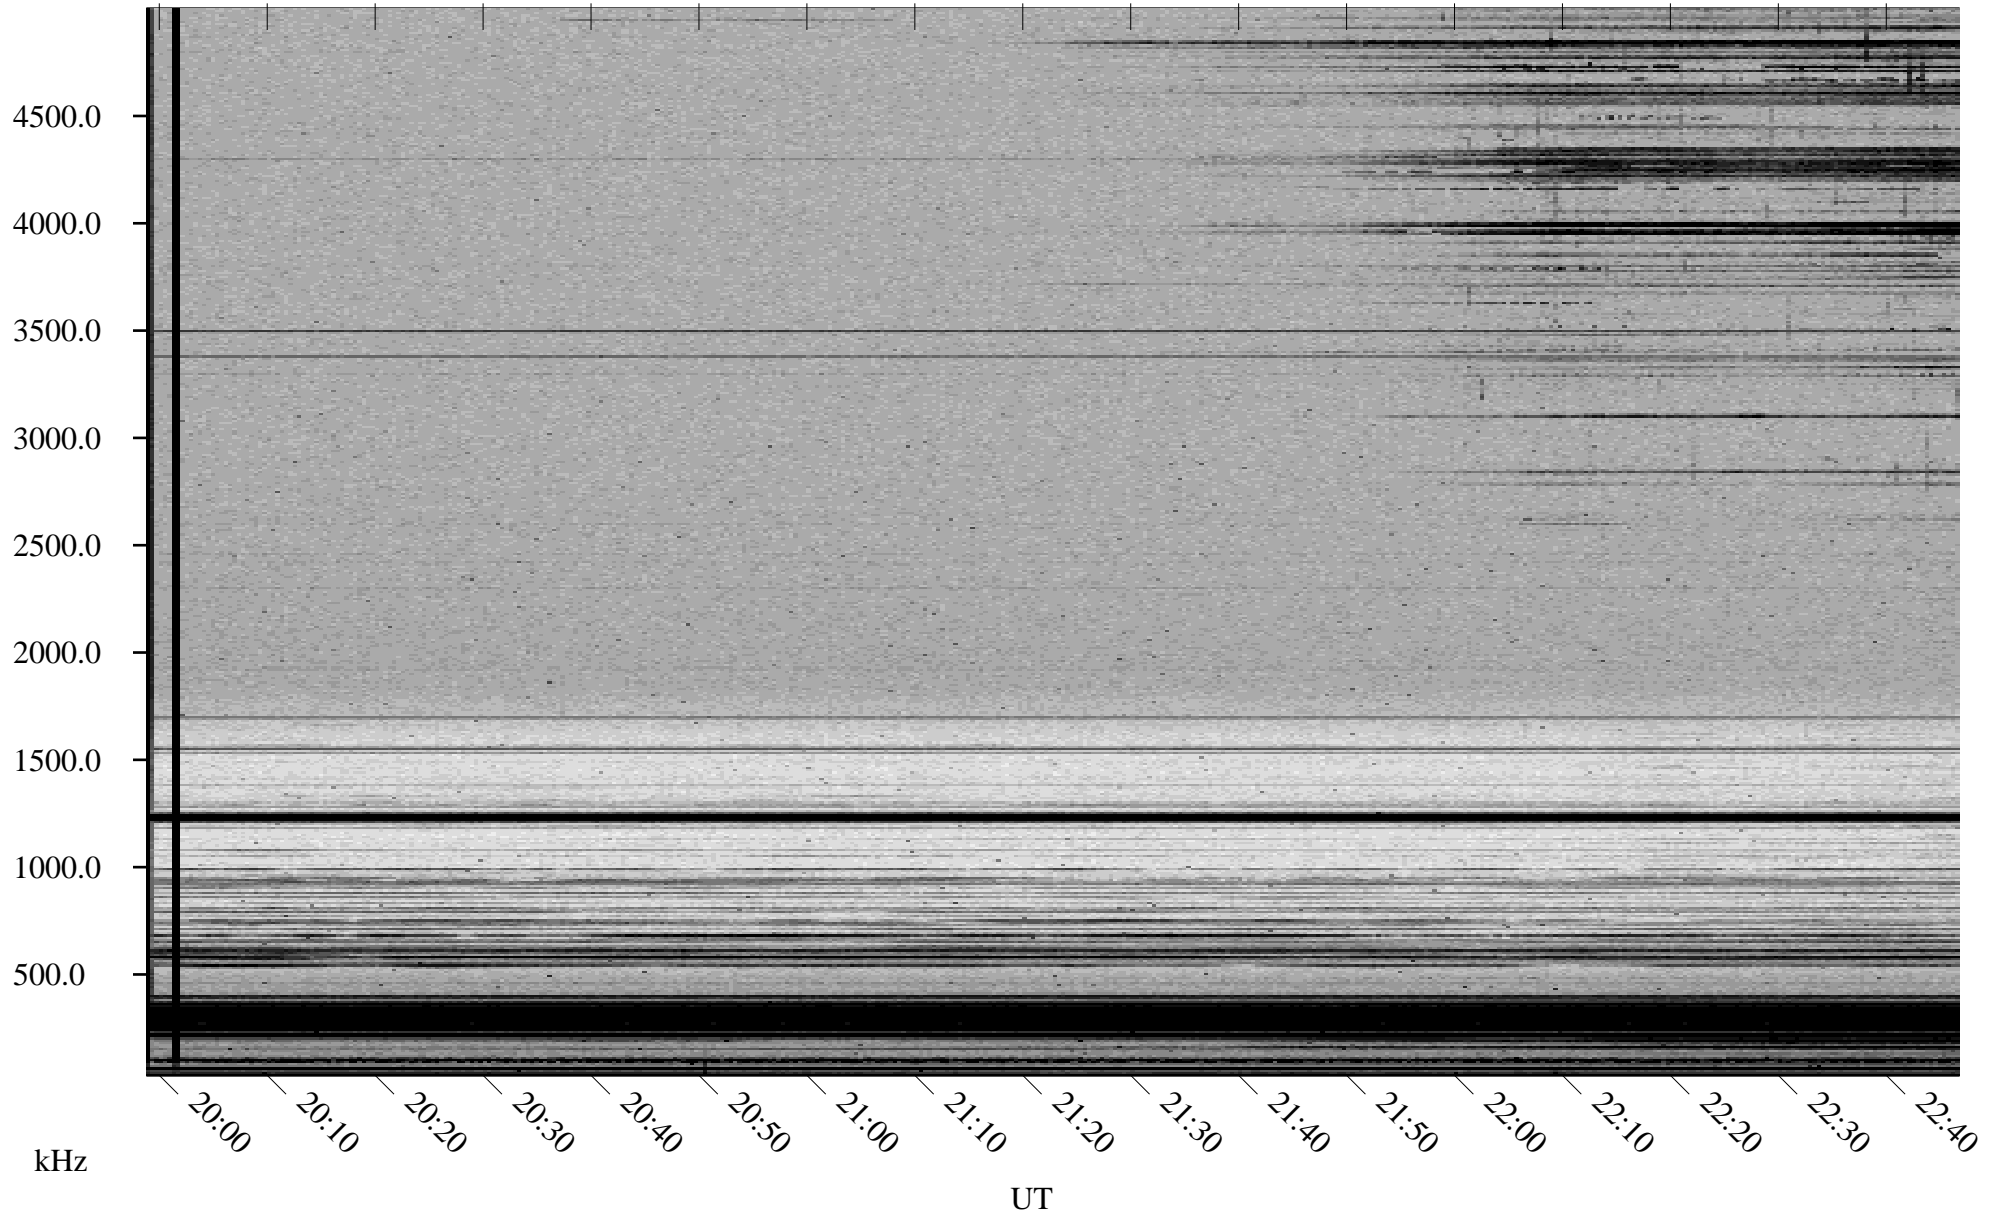

01/28/2002 Churchill, Manitoba

Linear Scale Black = 161 White = 15

ch02028l.r00m max_12

Page 1

01/28/2002 Churchill, Manitoba

Linear Scale Black = 161 White = 15

ch02028l.r00m max_12

Page 2

01/29/2002 Churchill, Manitoba

Linear Scale Black = 161 White = 15

ch02028l.r00m max_12

Page 3

01/29/2002 Churchill, Manitoba

Linear Scale Black = 161 White = 15

ch02028l.r00m max_12

Page 4

01/29/2002 Churchill, Manitoba

Linear Scale Black = 161 White = 15

ch02028l.r00m max_12

Page 5

01/29/2002 Churchill, Manitoba

Linear Scale Black = 161 White = 15

ch02028l.r00m max_12

Page 6

01/29/2002 Churchill, Manitoba

Linear Scale Black = 161 White = 15

ch02028l.r00m max_12

Page 7

01/29/2002 Churchill, Manitoba

Linear Scale Black = 161 White = 15

ch02028l.r00m max_12

Page 8