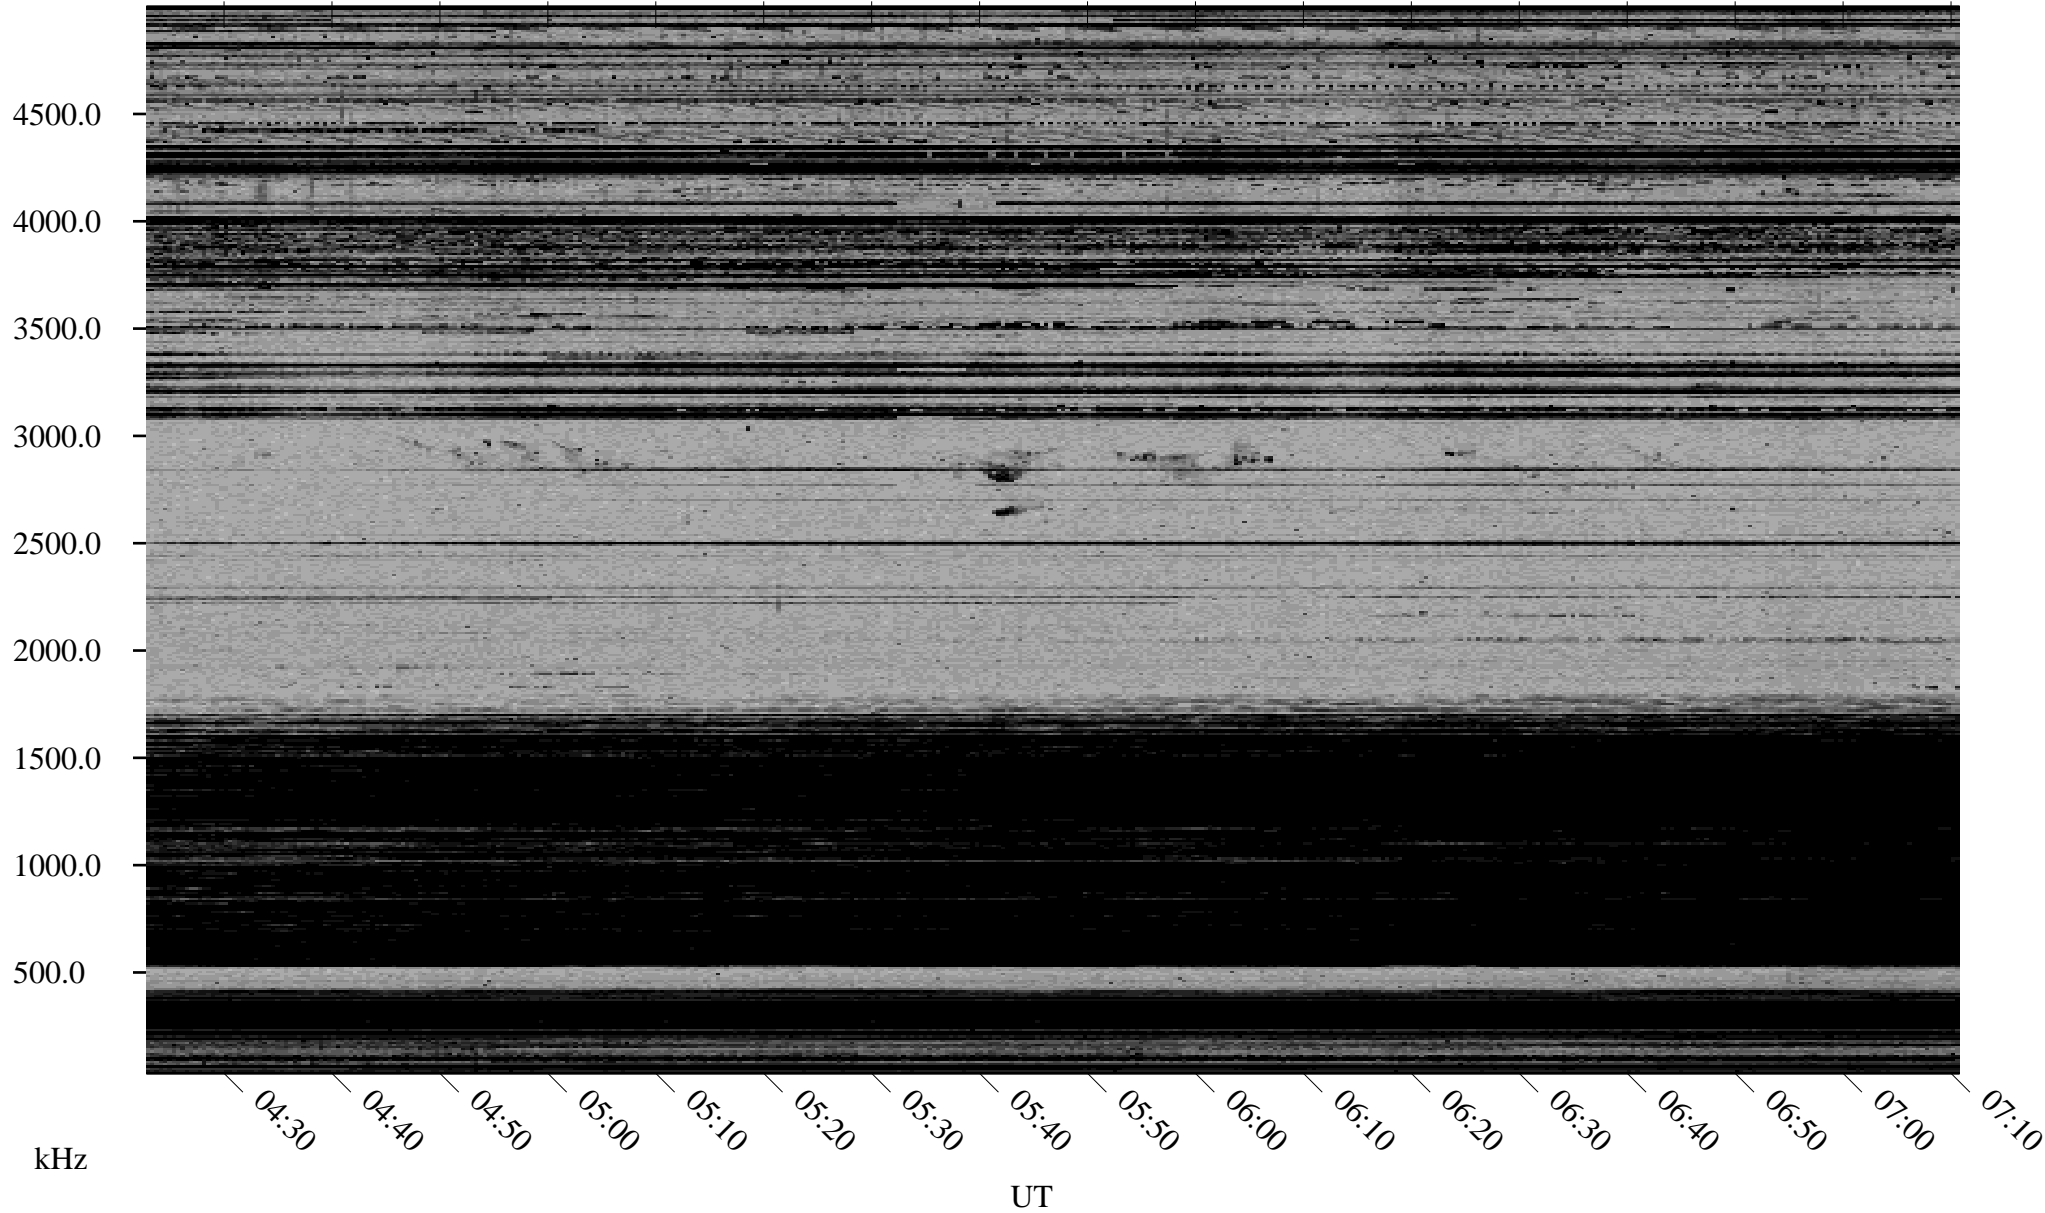

01/28/2002 Churchill, Manitoba

Linear Scale Black = 161 White = 15

ch02028l.r00m max_12

Page 1

01/28/2002 Churchill, Manitoba

Linear Scale Black = 161 White = 15

ch02028l.r00m max_12

Page 2

01/29/2002 Churchill, Manitoba

Linear Scale Black = 161 White = 15

ch02028l.r00m max_12

Page 3

01/29/2002 Churchill, Manitoba

Linear Scale Black = 161 White = 15

ch02028l.r00m max_12

Page 4

01/29/2002 Churchill, Manitoba

Linear Scale Black = 161 White = 15

ch02028l.r00m max_12

Page 5

01/29/2002 Churchill, Manitoba

Linear Scale Black = 161 White = 15

ch02028l.r00m max_12

Page 6

01/29/2002 Churchill, Manitoba

Linear Scale Black = 161 White = 15

ch02028l.r00m max_12

Page 7

01/29/2002 Churchill, Manitoba

Linear Scale Black = 161 White = 15

ch02028l.r00m max_12

Page 8