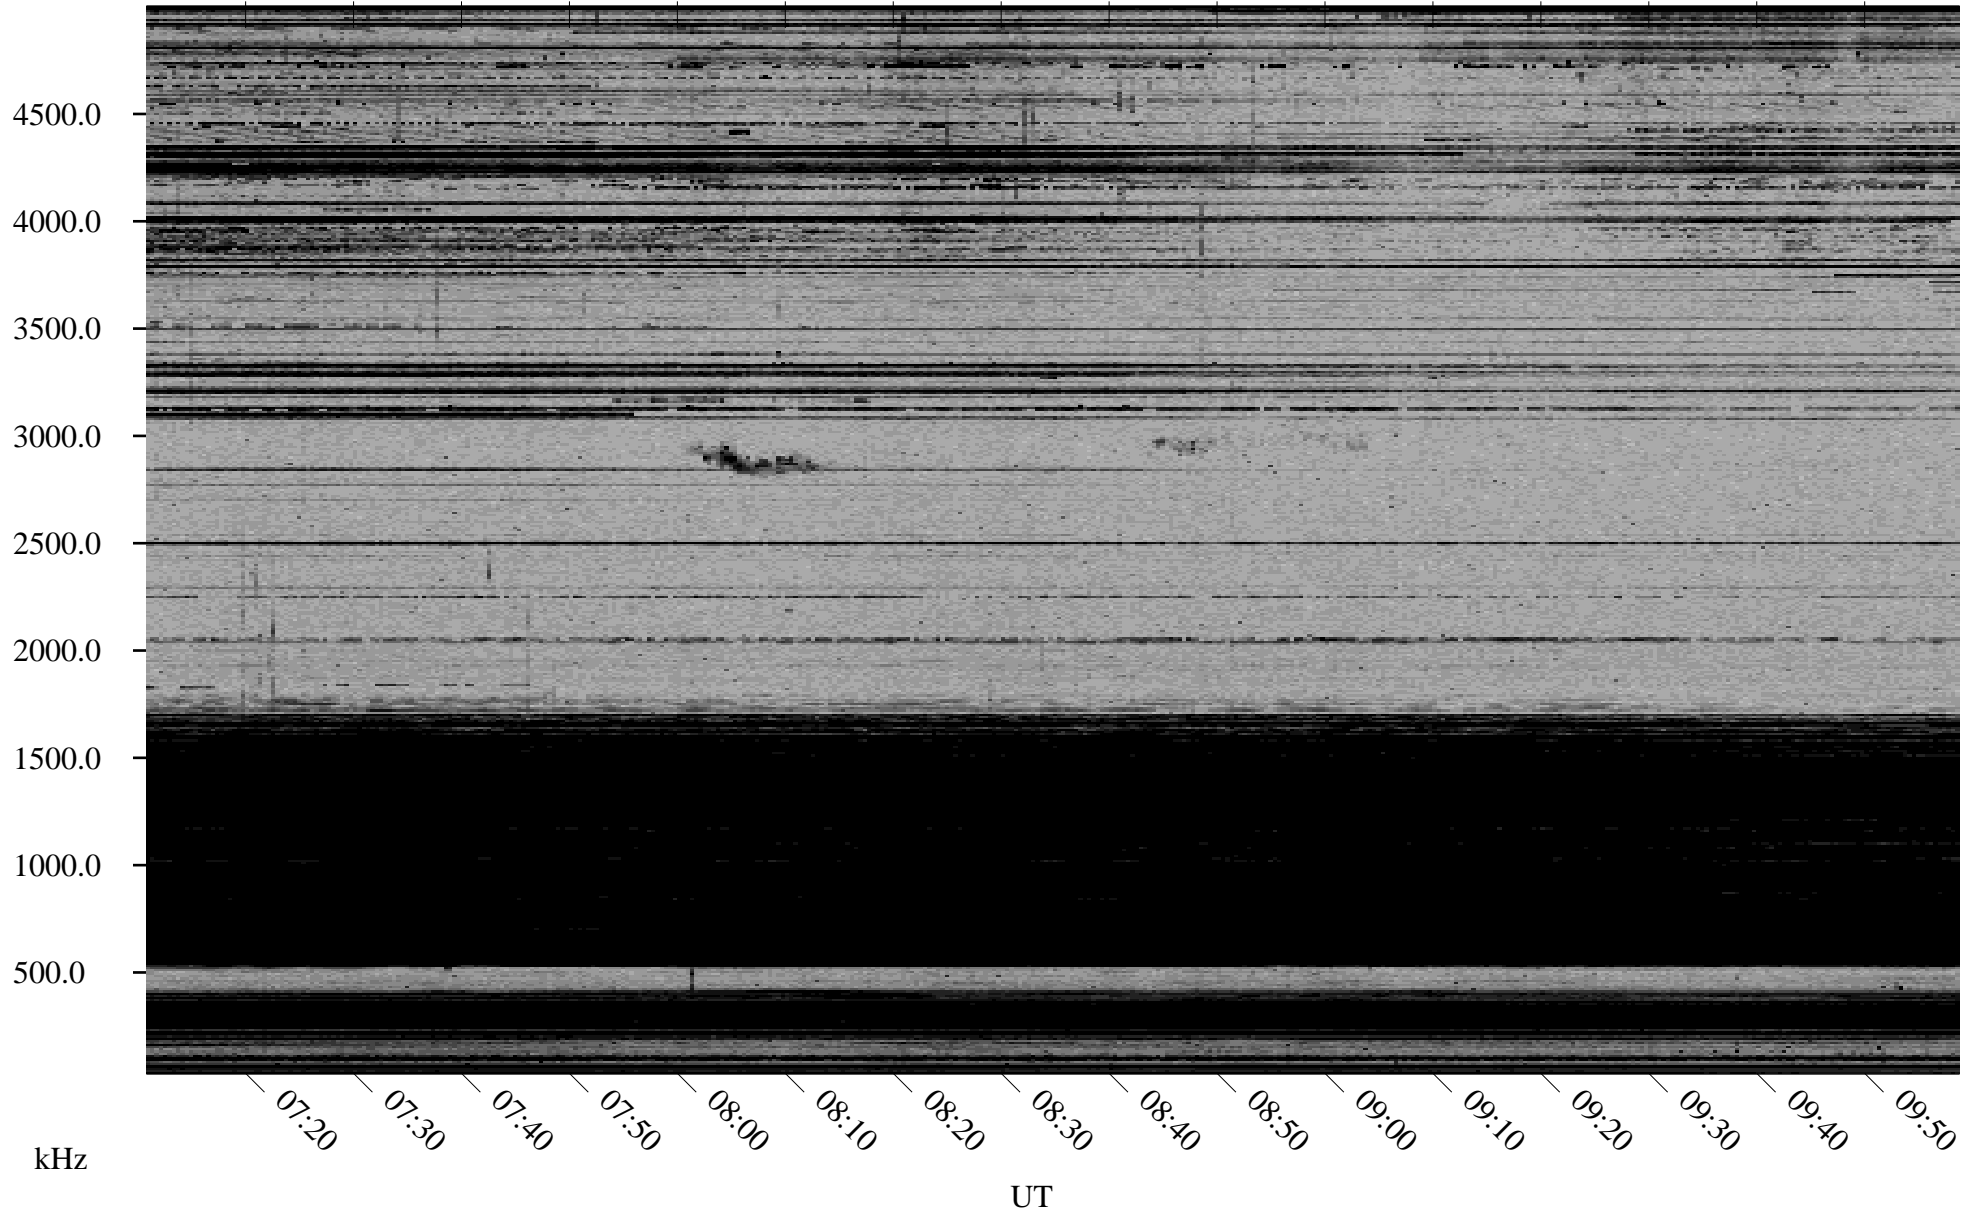

01/28/2002 Churchill, Manitoba

Linear Scale Black = 161 White = 15

ch02028l.r00m max_12

Page 1

01/28/2002 Churchill, Manitoba

Linear Scale Black = 161 White = 15

ch02028l.r00m max_12

Page 2

01/29/2002 Churchill, Manitoba

Linear Scale Black = 161 White = 15

ch02028l.r00m max_12

Page 3

01/29/2002 Churchill, Manitoba

Linear Scale Black = 161 White = 15

ch02028l.r00m max_12

Page 4

01/29/2002 Churchill, Manitoba

Linear Scale Black = 161 White = 15

ch02028l.r00m max_12

Page 5

01/29/2002 Churchill, Manitoba

Linear Scale Black = 161 White = 15

ch02028l.r00m max_12

Page 6

01/29/2002 Churchill, Manitoba

Linear Scale Black = 161 White = 15

ch02028l.r00m max_12

Page 7

01/29/2002 Churchill, Manitoba

Linear Scale Black = 161 White = 15

ch02028l.r00m max_12

Page 8