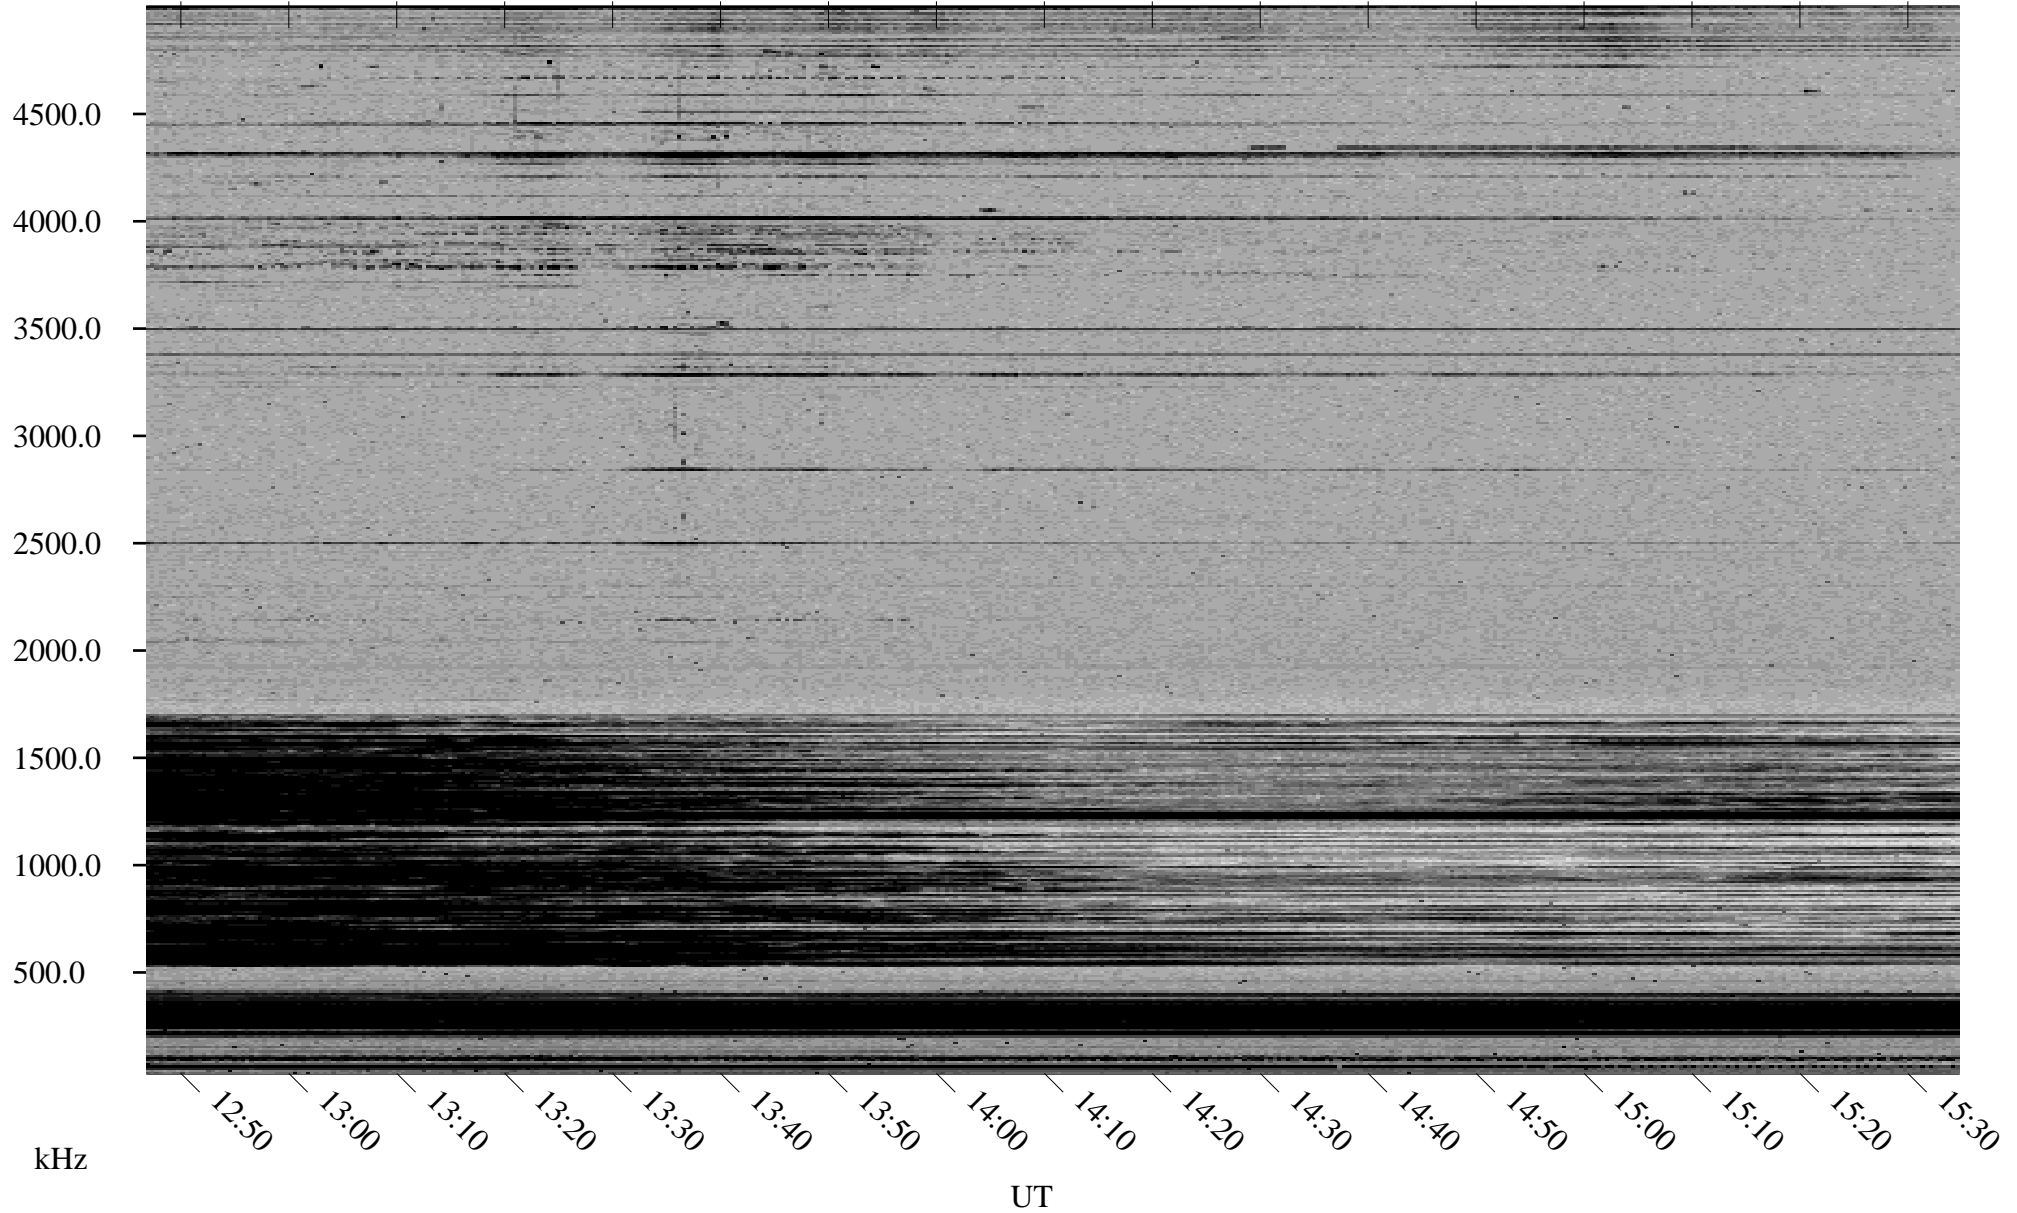

01/28/2002 Churchill, Manitoba

Linear Scale Black = 161 White = 15

ch02028l.r00m max_12

Page 1

01/28/2002 Churchill, Manitoba

Linear Scale Black = 161 White = 15

ch02028l.r00m max_12

Page 2

01/29/2002 Churchill, Manitoba

Linear Scale Black = 161 White = 15

ch02028l.r00m max_12

Page 3

01/29/2002 Churchill, Manitoba

Linear Scale Black = 161 White = 15

ch02028l.r00m max_12

Page 4

01/29/2002 Churchill, Manitoba

Linear Scale Black = 161 White = 15

ch02028l.r00m max_12

Page 5

01/29/2002 Churchill, Manitoba

Linear Scale Black = 161 White = 15

ch02028l.r00m max_12

Page 6

01/29/2002 Churchill, Manitoba

Linear Scale Black = 161 White = 15

ch02028l.r00m max_12

Page 7

01/29/2002 Churchill, Manitoba

Linear Scale Black = 161 White = 15

ch02028l.r00m max_12

Page 8