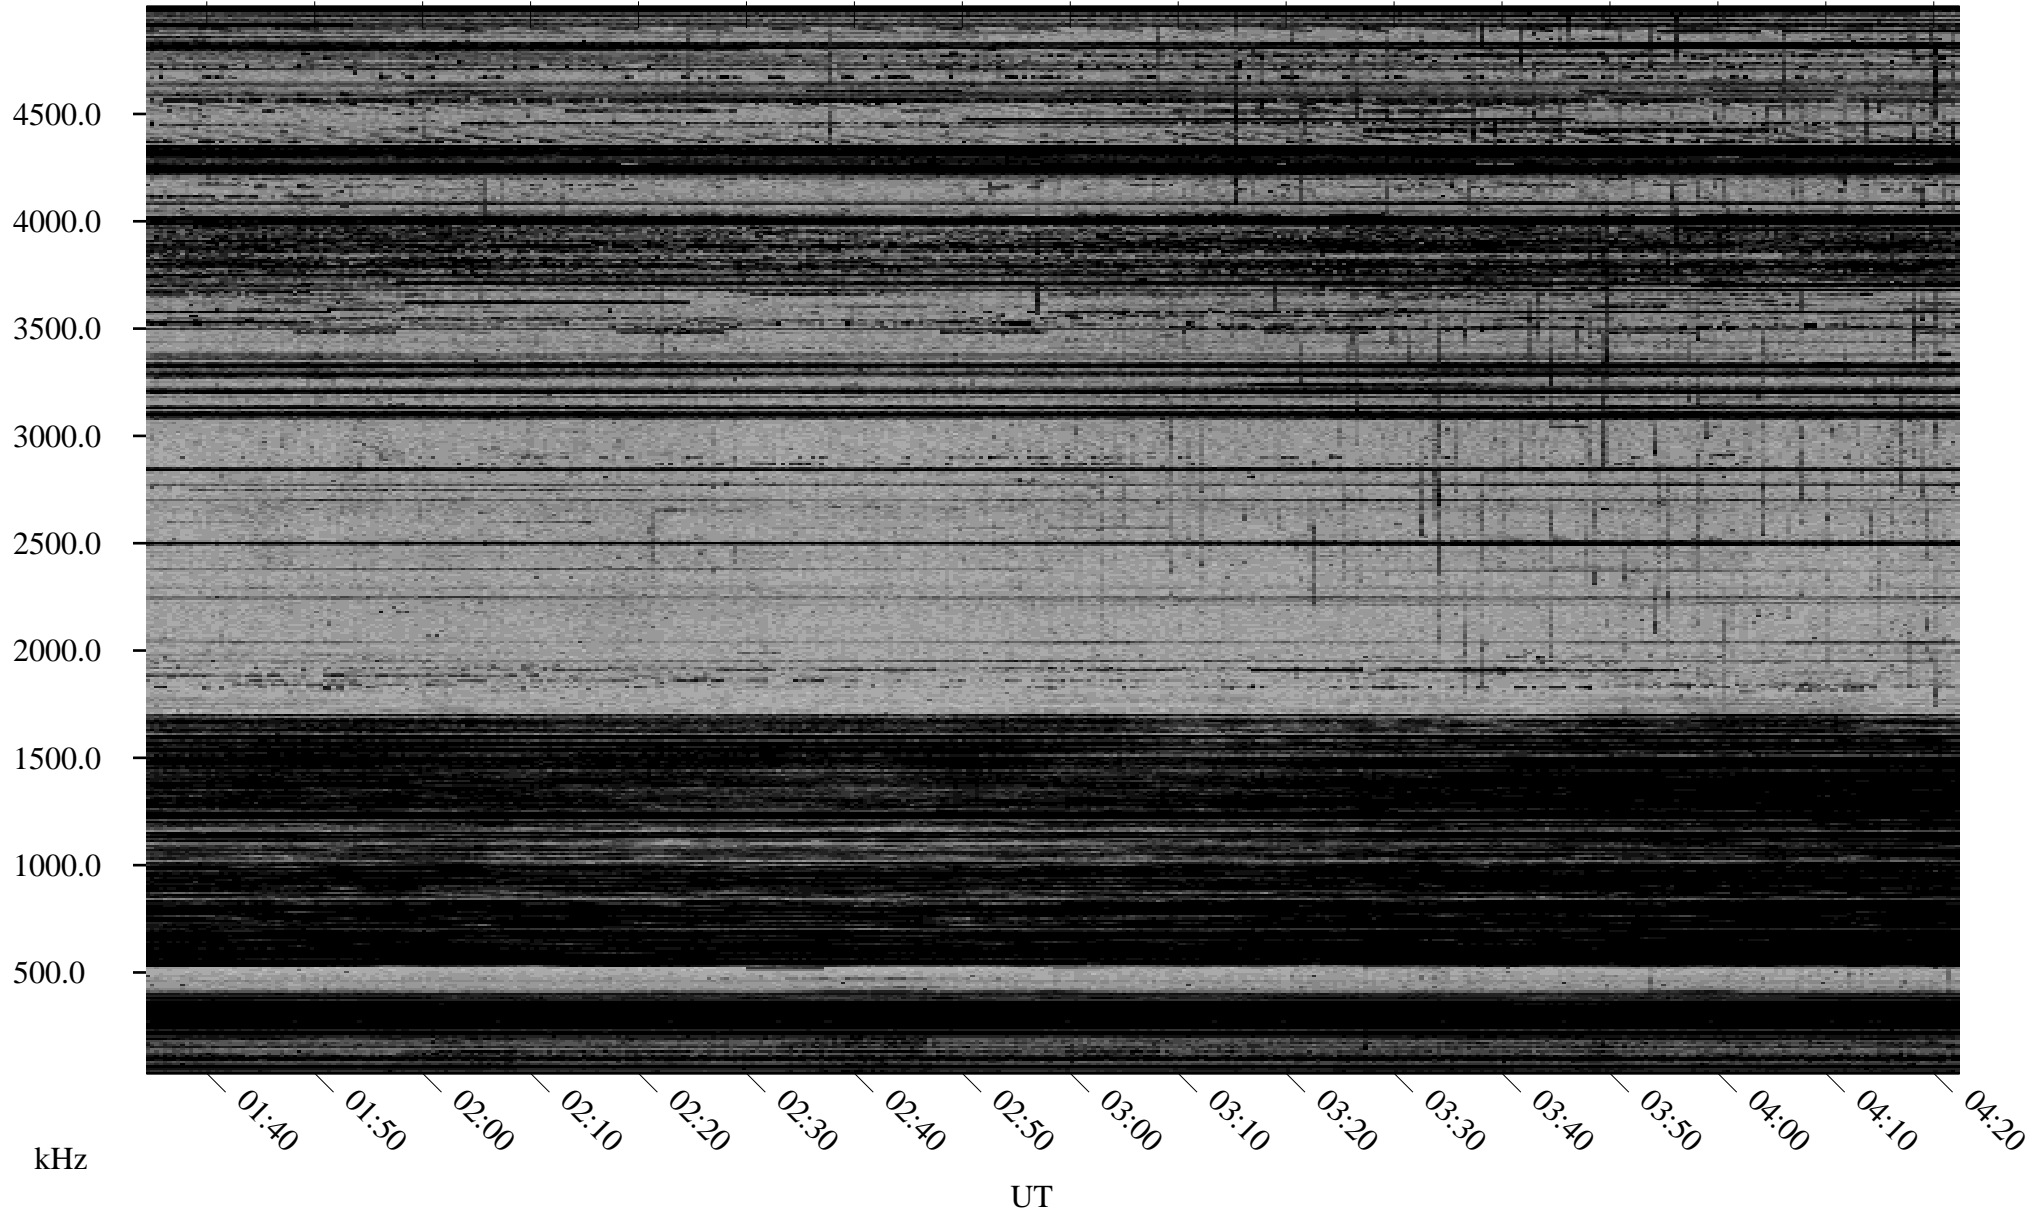

01/29/2002 Churchill, Manitoba

Linear Scale Black = 161 White = 15

ch02029l.r00m max_12

Page 1

01/29/2002 Churchill, Manitoba

Linear Scale Black = 161 White = 15

ch02029l.r00m max_12

Page 2

01/30/2002 Churchill, Manitoba

Linear Scale Black = 161 White = 15

ch02029l.r00m max_12

Page 3

01/30/2002 Churchill, Manitoba

Linear Scale Black = 161 White = 15

ch02029l.r00m max_12

Page 4

01/30/2002 Churchill, Manitoba

Linear Scale Black = 161 White = 15

ch02029l.r00m max_12

Page 5

01/30/2002 Churchill, Manitoba

Linear Scale Black = 161 White = 15

ch02029l.r00m max_12

Page 6

01/30/2002 Churchill, Manitoba

Linear Scale Black = 161 White = 15

ch02029l.r00m max_12

Page 7

01/30/2002 Churchill, Manitoba

Linear Scale Black = 161 White = 15

ch02029l.r00m max_12