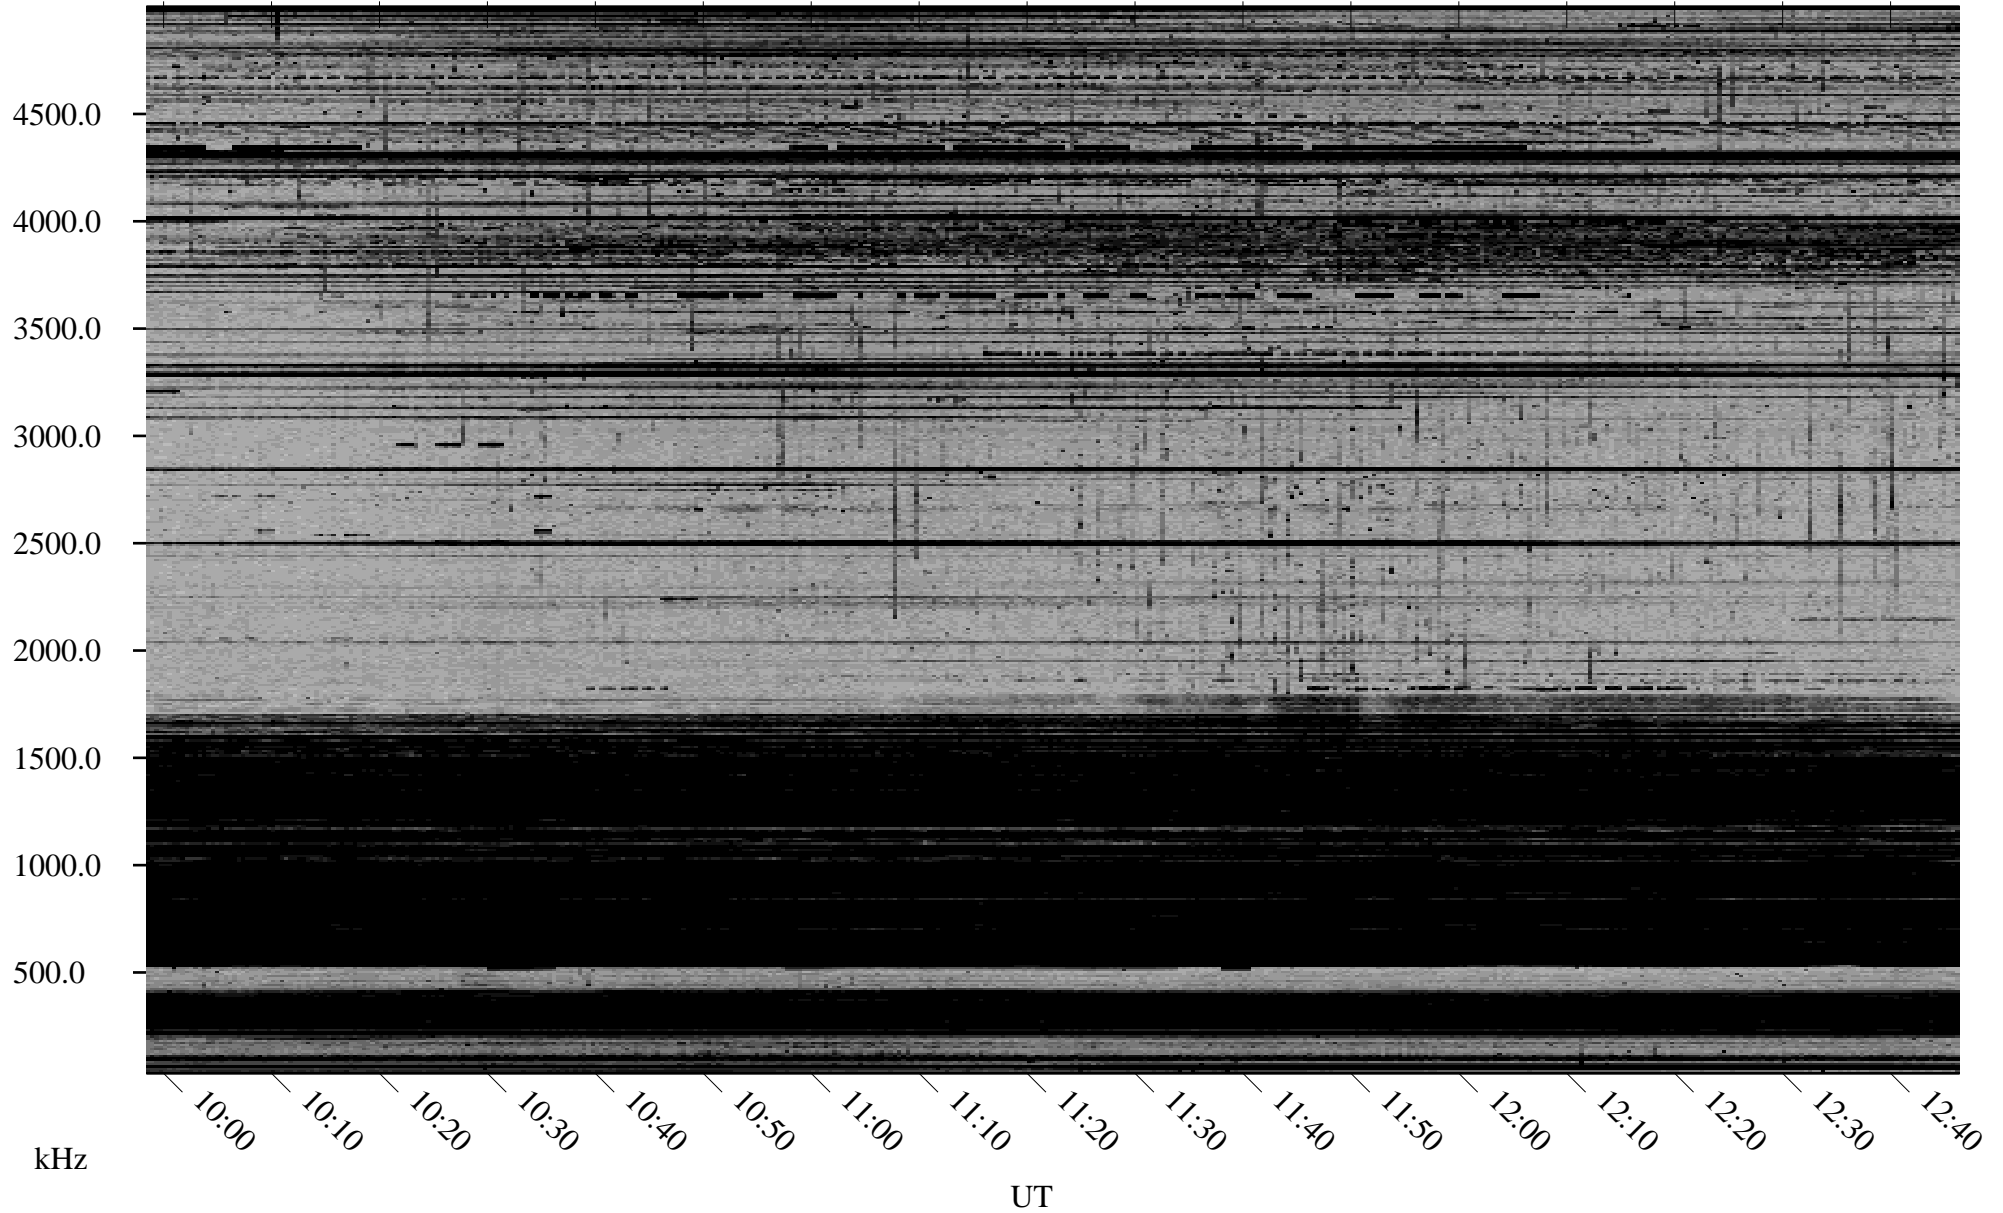

01/29/2002 Churchill, Manitoba

Linear Scale Black = 161 White = 15

ch02029l.r00m max_12

Page 1

01/29/2002 Churchill, Manitoba

Linear Scale Black = 161 White = 15

ch02029l.r00m max_12

Page 2

01/30/2002 Churchill, Manitoba

Linear Scale Black = 161 White = 15

ch02029l.r00m max_12

Page 3

01/30/2002 Churchill, Manitoba

Linear Scale Black = 161 White = 15

ch02029l.r00m max_12

Page 4

01/30/2002 Churchill, Manitoba

Linear Scale Black = 161 White = 15

ch02029l.r00m max_12

Page 5

01/30/2002 Churchill, Manitoba

Linear Scale Black = 161 White = 15

ch02029l.r00m max_12

Page 6

01/30/2002 Churchill, Manitoba

Linear Scale Black = 161 White = 15

ch02029l.r00m max_12

Page 7

01/30/2002 Churchill, Manitoba

Linear Scale Black = 161 White = 15

ch02029l.r00m max_12