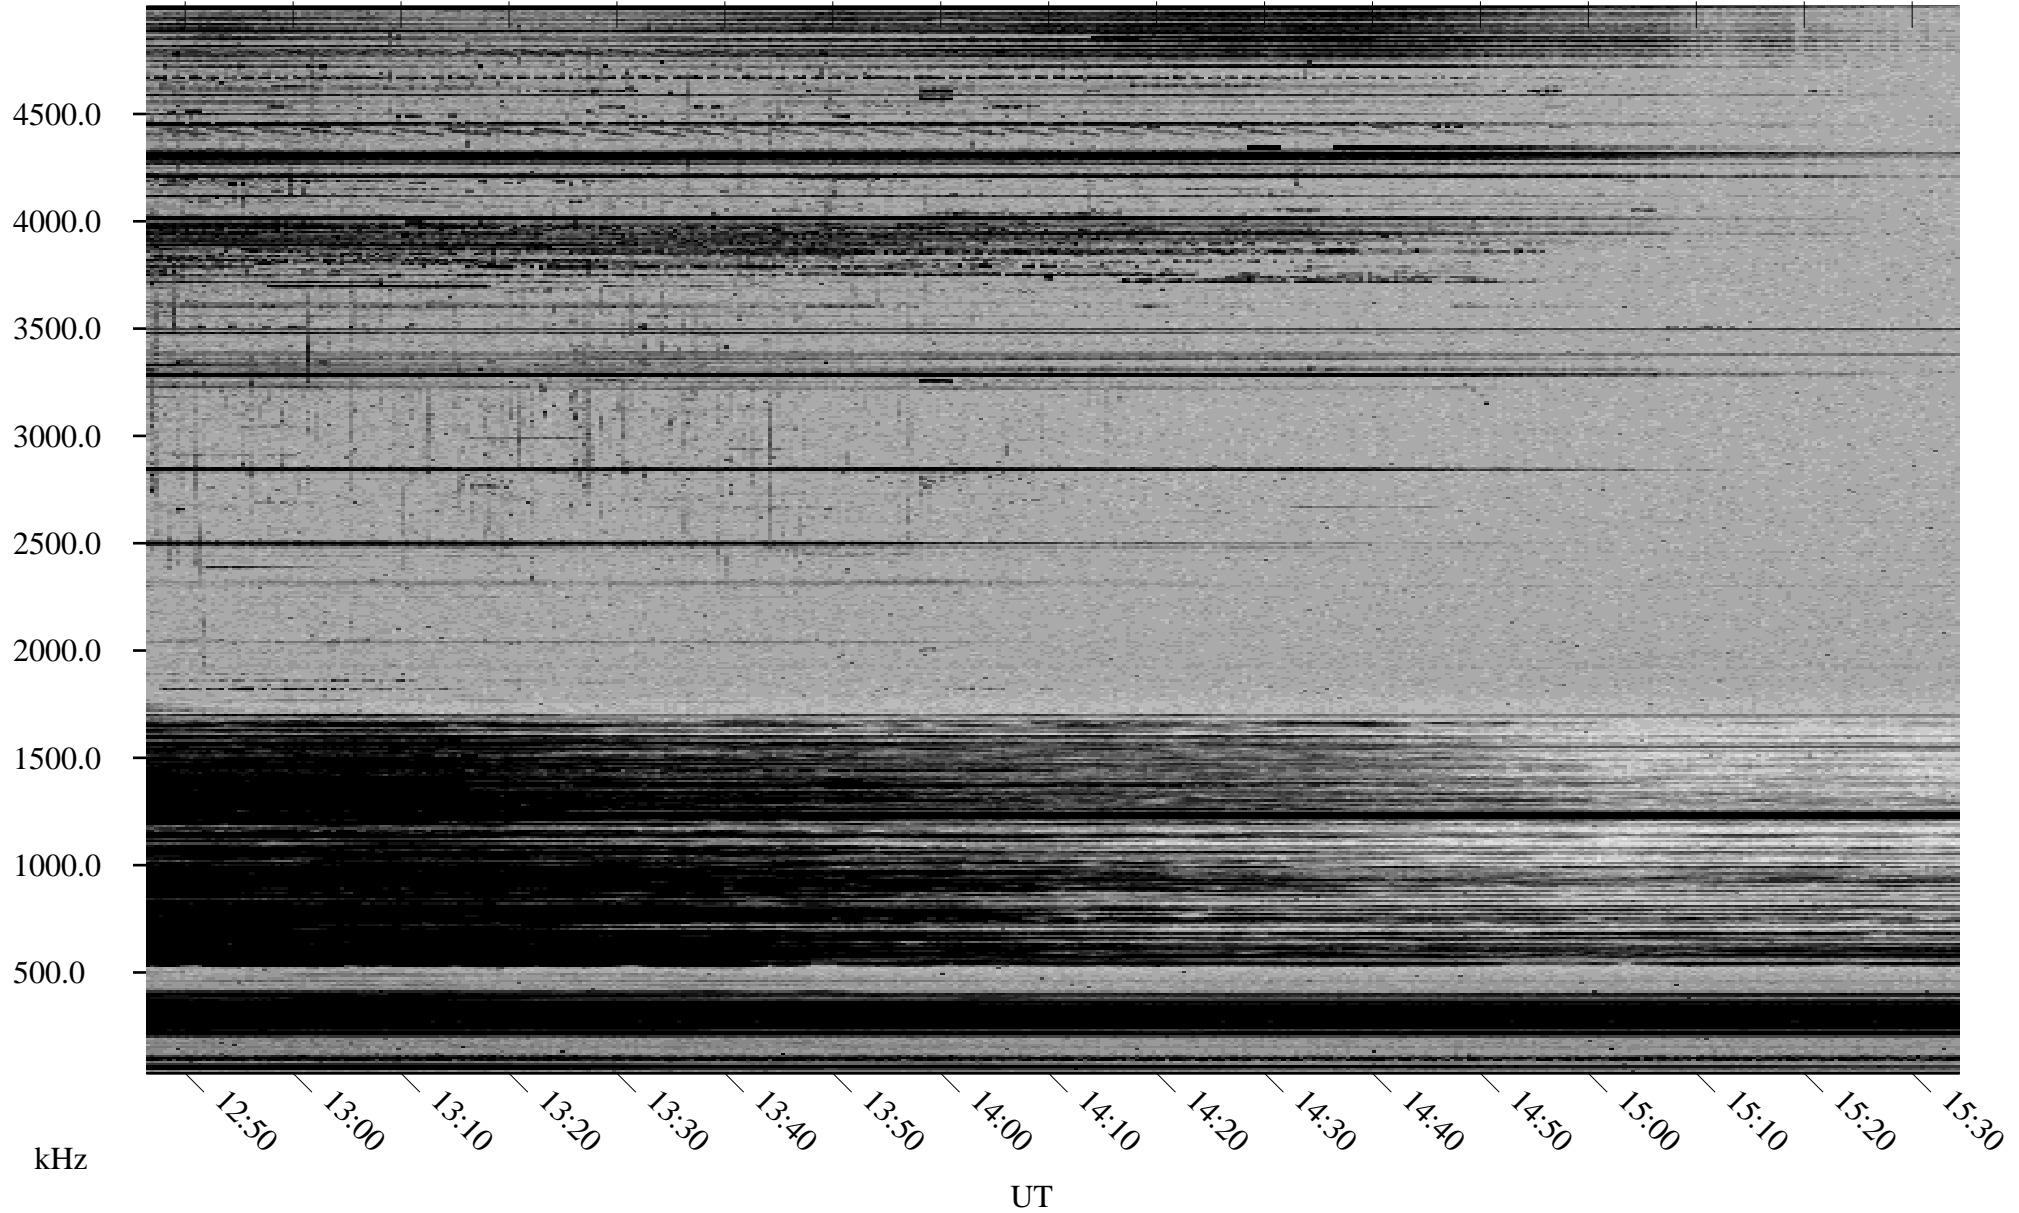

01/29/2002 Churchill, Manitoba

Linear Scale Black = 161 White = 15

ch02029l.r00m max_12

Page 1

01/29/2002 Churchill, Manitoba

Linear Scale Black = 161 White = 15

ch02029l.r00m max_12

Page 2

01/30/2002 Churchill, Manitoba

Linear Scale Black = 161 White = 15

ch02029l.r00m max_12

Page 3

01/30/2002 Churchill, Manitoba

Linear Scale Black = 161 White = 15

ch02029l.r00m max_12

Page 4

01/30/2002 Churchill, Manitoba

Linear Scale Black = 161 White = 15

ch02029l.r00m max_12

Page 5

01/30/2002 Churchill, Manitoba

Linear Scale Black = 161 White = 15

ch02029l.r00m max_12

Page 6

01/30/2002 Churchill, Manitoba

Linear Scale Black = 161 White = 15

ch02029l.r00m max_12

Page 7

01/30/2002 Churchill, Manitoba

Linear Scale Black = 161 White = 15

ch02029l.r00m max_12