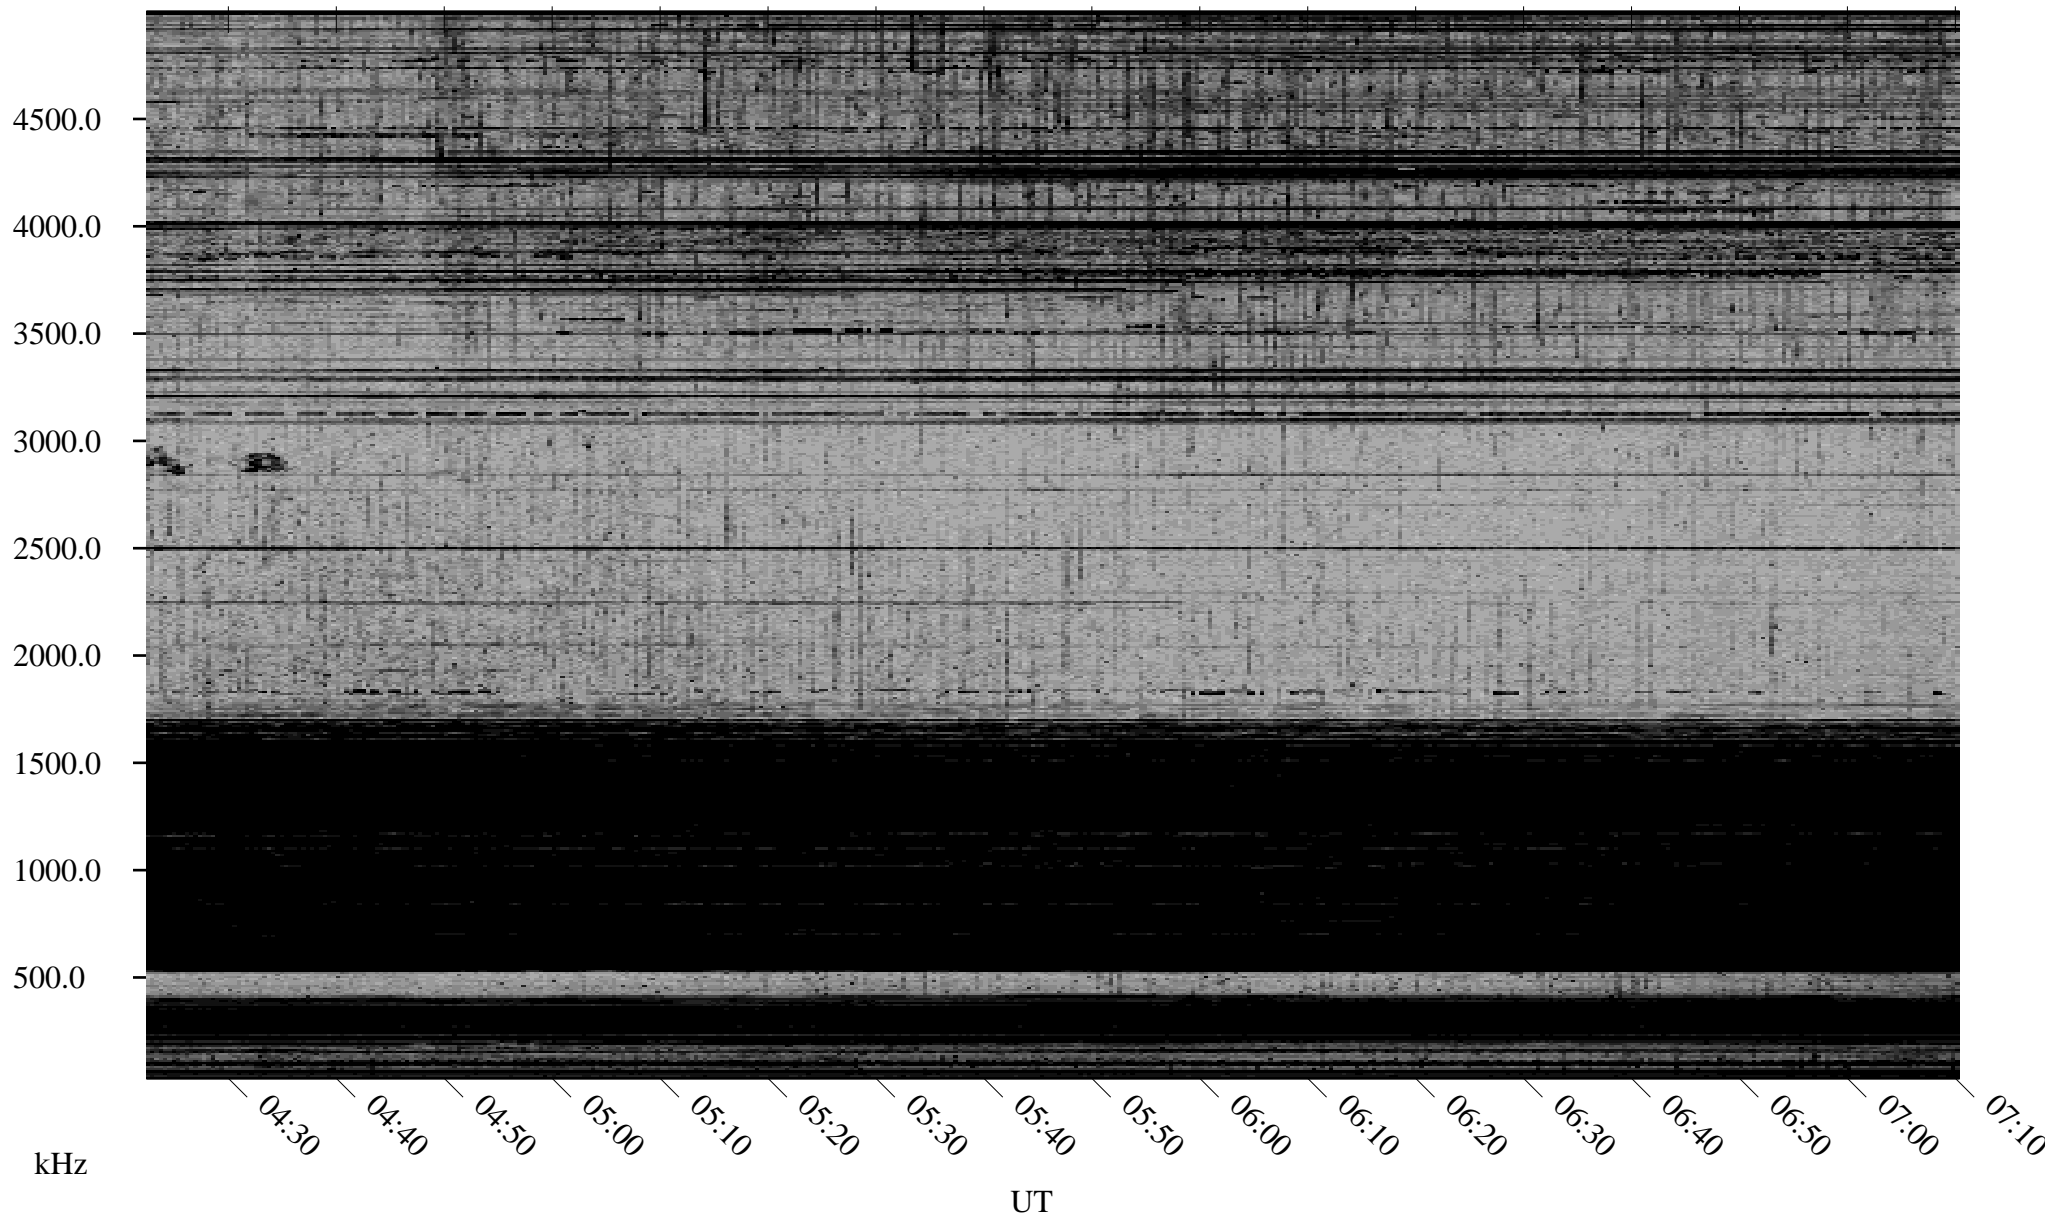

01/30/2002 Churchill, Manitoba

Linear Scale Black = 161 White = 15

ch02030l.r00m max_12

Page 1

01/30/2002 Churchill, Manitoba

Linear Scale Black = 161 White = 15

ch02030l.r00m max_12

Page 2

01/31/2002 Churchill, Manitoba

Linear Scale Black = 161 White = 15

ch02030l.r00m max_12

Page 3

01/31/2002 Churchill, Manitoba

Linear Scale Black = 161 White = 15

ch02030l.r00m max_12

Page 4

01/31/2002 Churchill, Manitoba

Linear Scale Black = 161 White = 15

ch02030l.r00m max_12

01/31/2002 Churchill, Manitoba

Linear Scale Black = 161 White = 15

ch02030l.r00m max_12

Page 6

01/31/2002 Churchill, Manitoba

Linear Scale Black = 161 White = 15

ch02030l.r00m max_12

Page 7

01/31/2002 Churchill, Manitoba

Linear Scale Black = 161 White = 15

ch02030l.r00m max_12