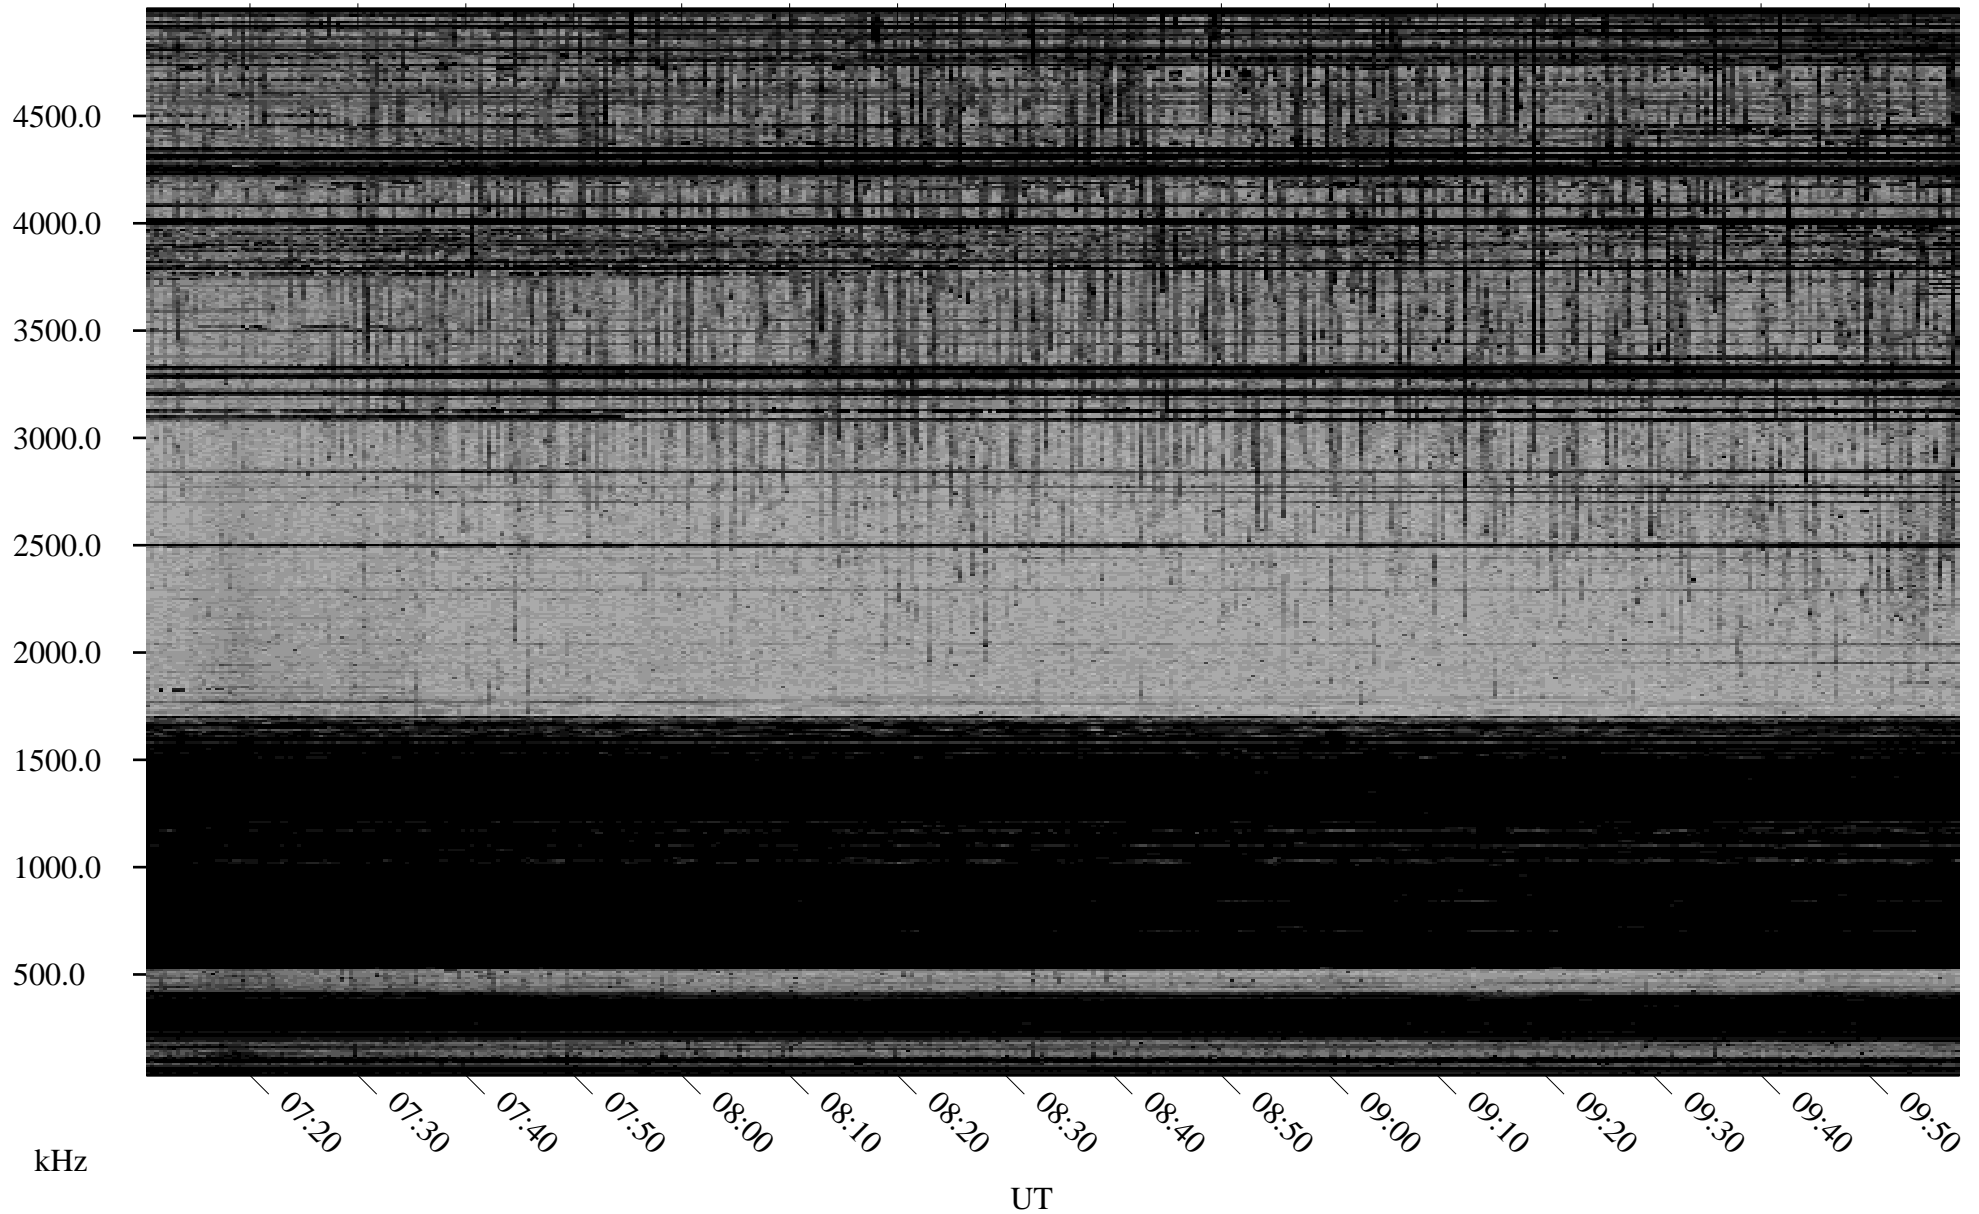

01/30/2002 Churchill, Manitoba

Linear Scale Black = 161 White = 15

ch02030l.r00m max_12

Page 1

01/30/2002 Churchill, Manitoba

Linear Scale Black = 161 White = 15

ch02030l.r00m max_12

Page 2

01/31/2002 Churchill, Manitoba

Linear Scale Black = 161 White = 15

ch02030l.r00m max_12

Page 3

01/31/2002 Churchill, Manitoba

Linear Scale Black = 161 White = 15

ch02030l.r00m max_12

Page 4

01/31/2002 Churchill, Manitoba

Linear Scale Black = 161 White = 15

ch02030l.r00m max_12

01/31/2002 Churchill, Manitoba

Linear Scale Black = 161 White = 15

ch02030l.r00m max_12

Page 6

01/31/2002 Churchill, Manitoba

Linear Scale Black = 161 White = 15

ch02030l.r00m max_12

Page 7

01/31/2002 Churchill, Manitoba

Linear Scale Black = 161 White = 15

ch02030l.r00m max_12