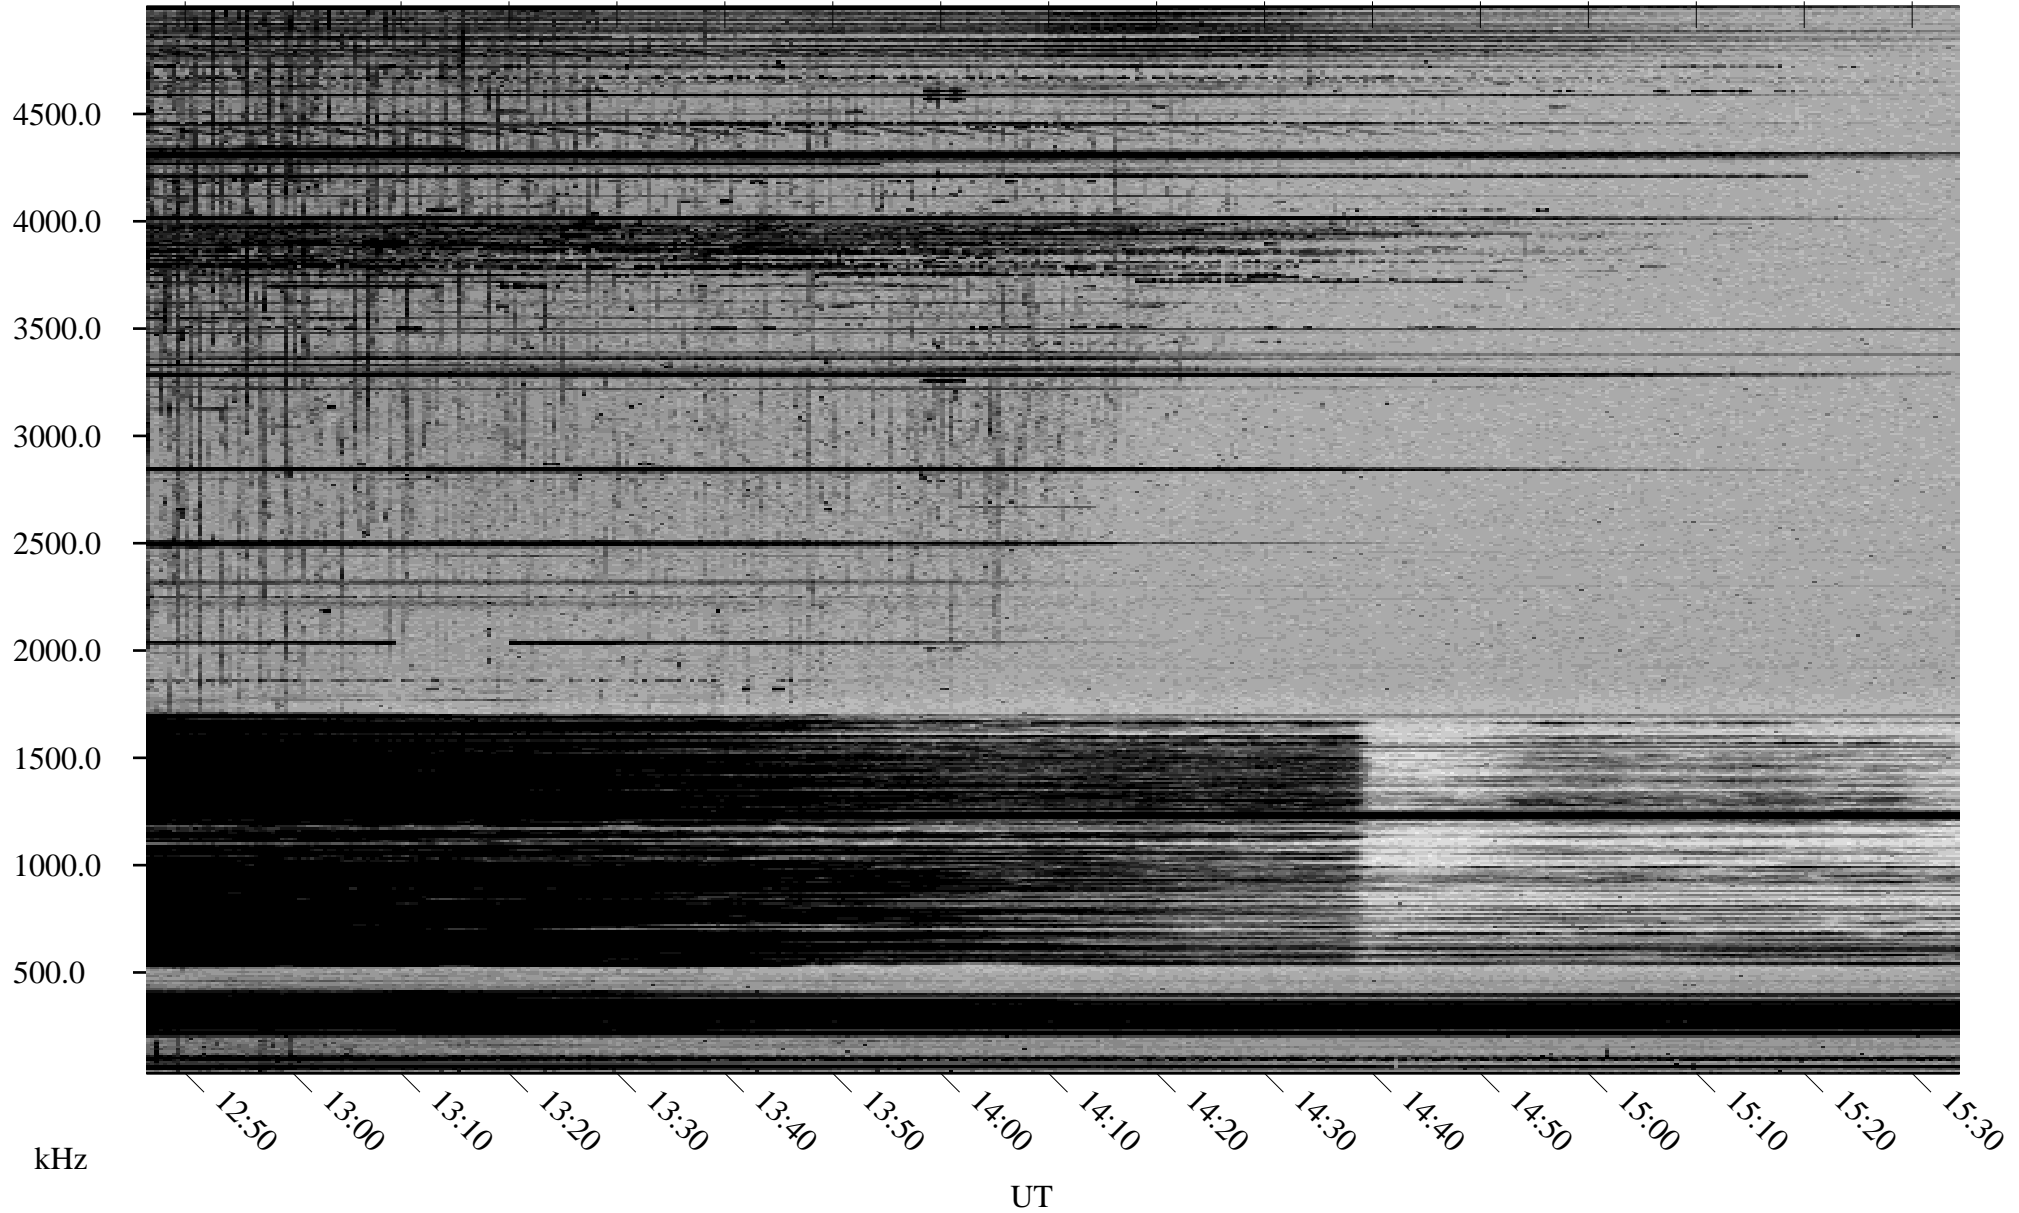

01/30/2002 Churchill, Manitoba

Linear Scale Black = 161 White = 15

ch02030l.r00m max_12

Page 1

01/30/2002 Churchill, Manitoba

Linear Scale Black = 161 White = 15

ch02030l.r00m max_12

Page 2

01/31/2002 Churchill, Manitoba

Linear Scale Black = 161 White = 15

ch02030l.r00m max_12

Page 3

01/31/2002 Churchill, Manitoba

Linear Scale Black = 161 White = 15

ch02030l.r00m max_12

Page 4

01/31/2002 Churchill, Manitoba

Linear Scale Black = 161 White = 15

ch02030l.r00m max_12

01/31/2002 Churchill, Manitoba

Linear Scale Black = 161 White = 15

ch02030l.r00m max_12

Page 6

01/31/2002 Churchill, Manitoba

Linear Scale Black = 161 White = 15

ch02030l.r00m max_12

Page 7

01/31/2002 Churchill, Manitoba

Linear Scale Black = 161 White = 15

ch02030l.r00m max_12