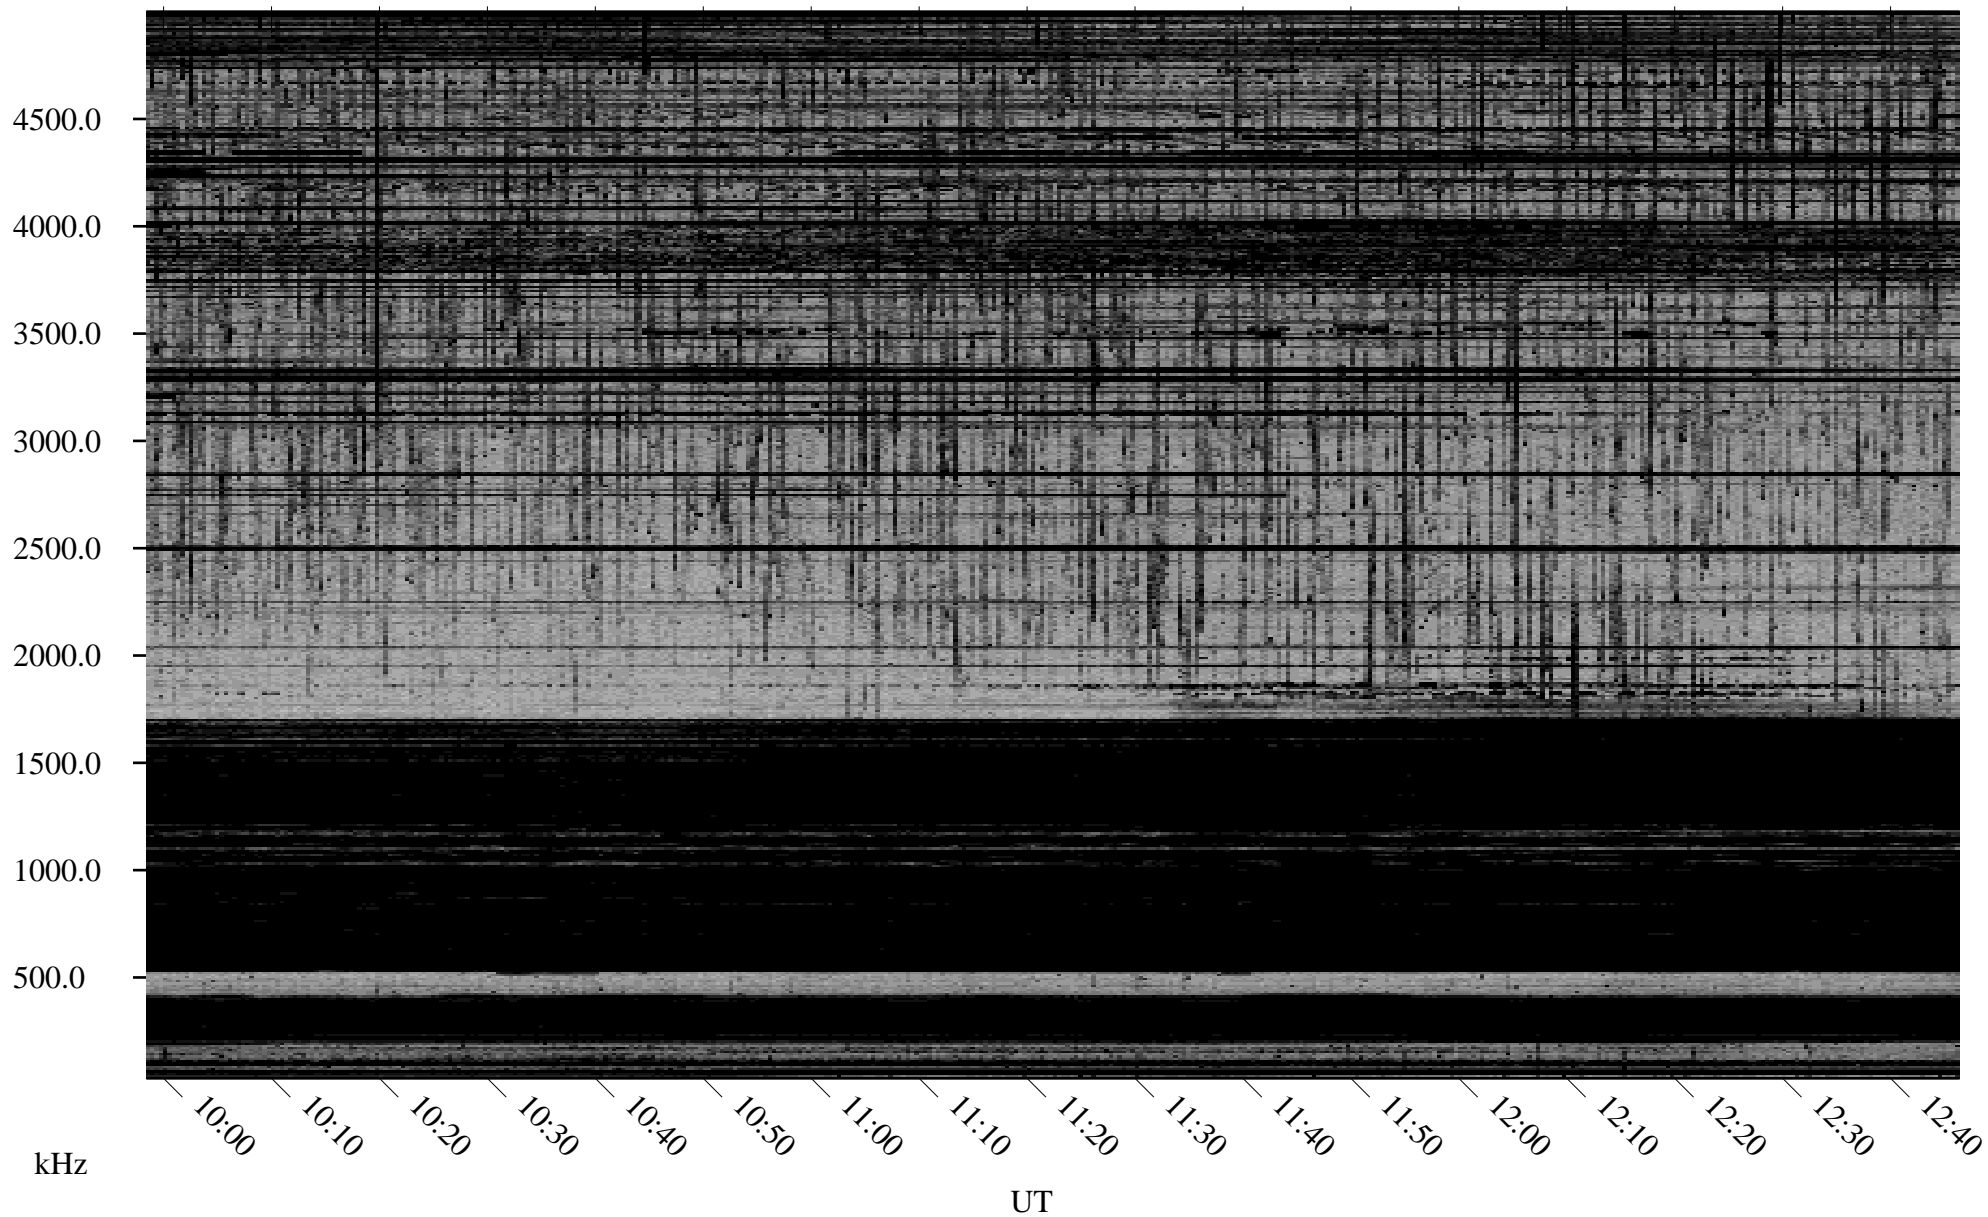

01/30/2002 Churchill, Manitoba

Linear Scale Black = 161 White = 15

ch02030l.r00m max_12

Page 1

01/30/2002 Churchill, Manitoba

Linear Scale Black = 161 White = 15

ch02030l.r00m max_12

Page 2

01/31/2002 Churchill, Manitoba

Linear Scale Black = 161 White = 15

ch02030l.r00m max_12

Page 3

01/31/2002 Churchill, Manitoba

Linear Scale Black = 161 White = 15

ch02030l.r00m max_12

Page 4

01/31/2002 Churchill, Manitoba

Linear Scale Black = 161 White = 15

ch02030l.r00m max_12

01/31/2002 Churchill, Manitoba

Linear Scale Black = 161 White = 15

ch02030l.r00m max_12

Page 6

01/31/2002 Churchill, Manitoba

Linear Scale Black = 161 White = 15

ch02030l.r00m max_12

Page 7

01/31/2002 Churchill, Manitoba

Linear Scale Black = 161 White = 15

ch02030l.r00m max_12