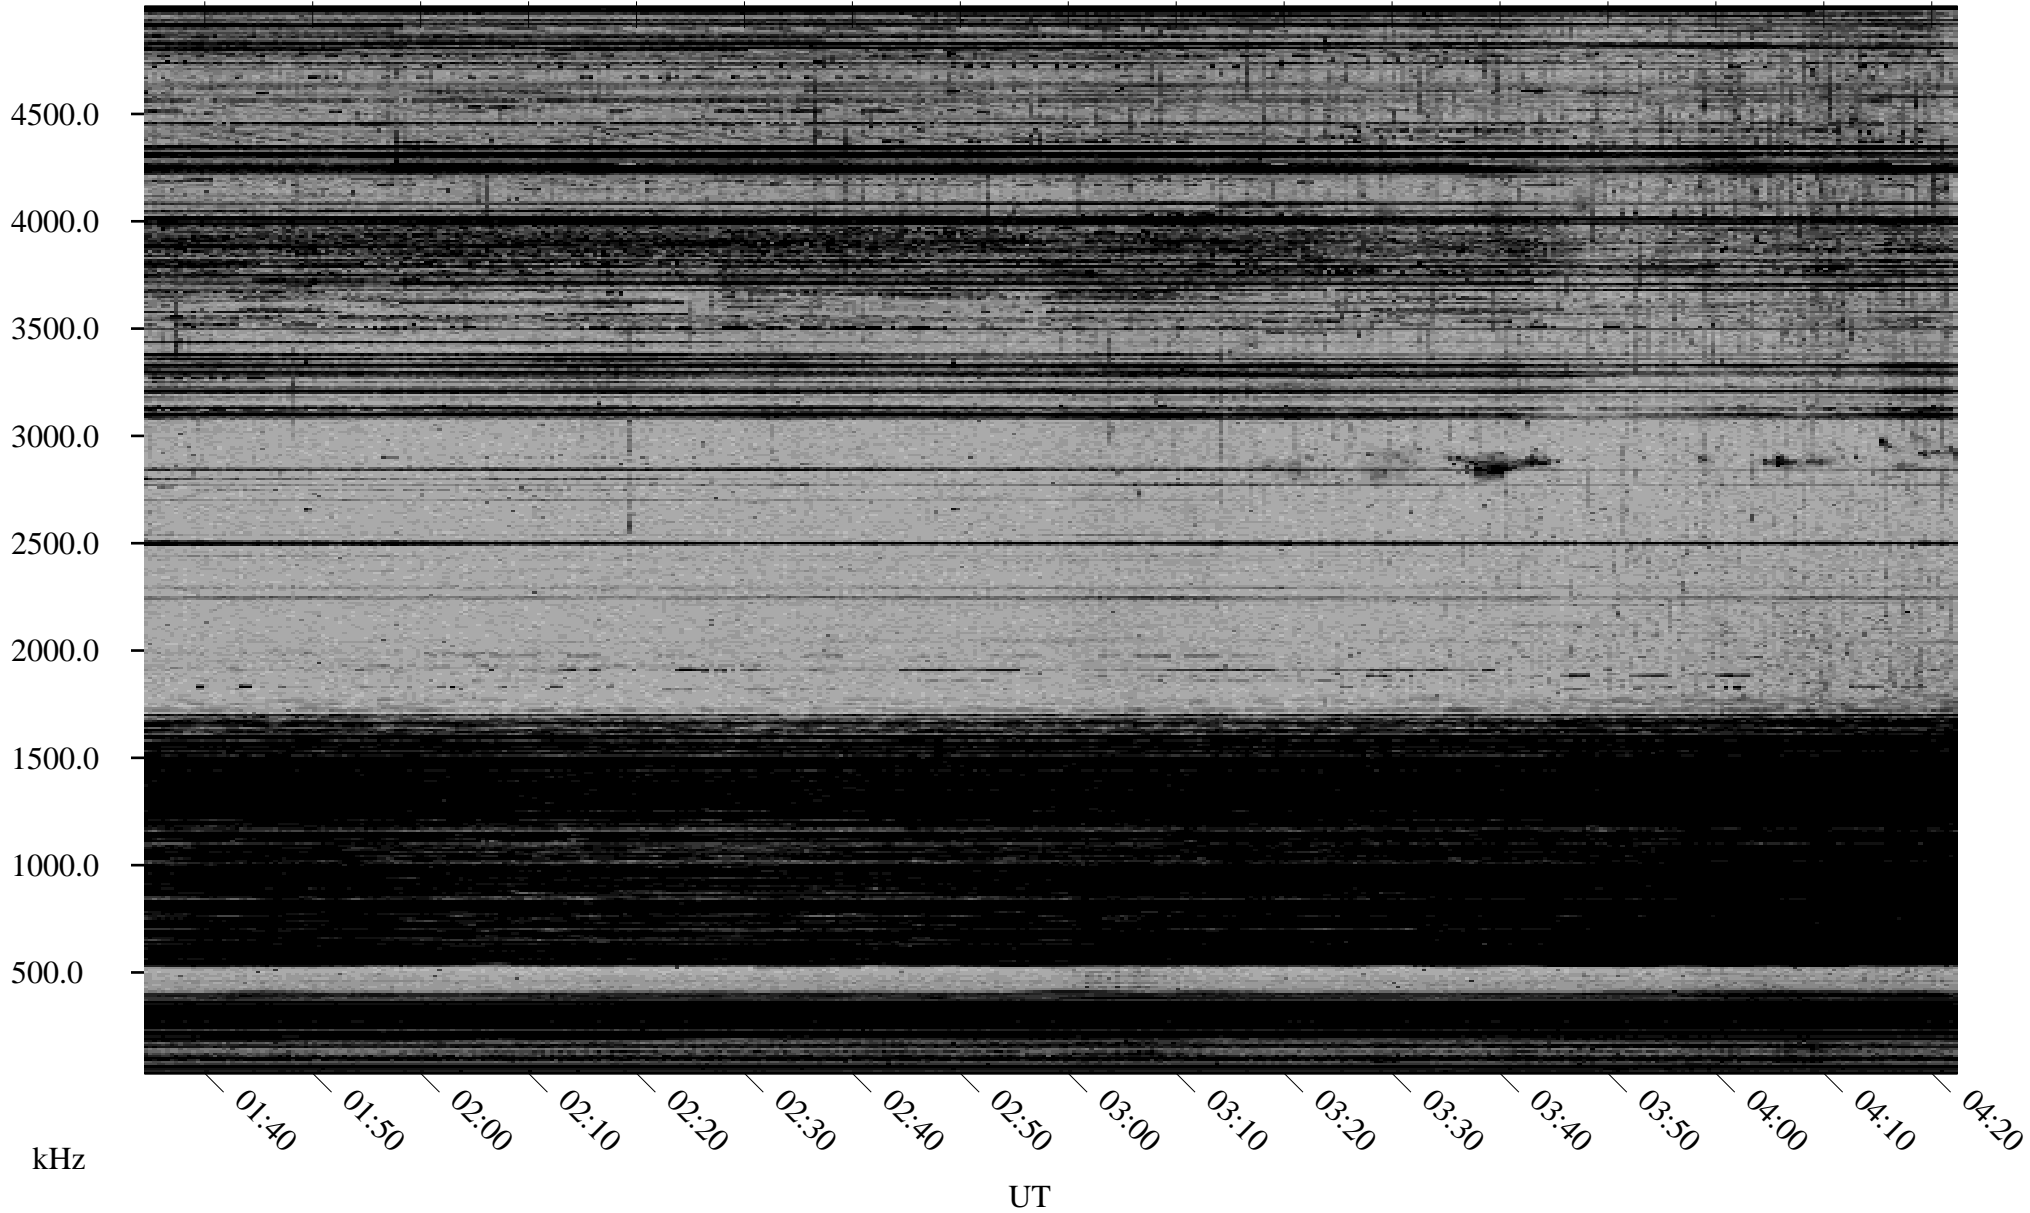

01/30/2002 Churchill, Manitoba

Linear Scale Black = 161 White = 15

ch02030l.r00m max_12

Page 1

01/30/2002 Churchill, Manitoba

Linear Scale Black = 161 White = 15

ch02030l.r00m max_12

Page 2

01/31/2002 Churchill, Manitoba

Linear Scale Black = 161 White = 15

ch02030l.r00m max_12

Page 3

01/31/2002 Churchill, Manitoba

Linear Scale Black = 161 White = 15

ch02030l.r00m max_12

Page 4

01/31/2002 Churchill, Manitoba

Linear Scale Black = 161 White = 15

ch02030l.r00m max_12

01/31/2002 Churchill, Manitoba

Linear Scale Black = 161 White = 15

ch02030l.r00m max_12

Page 6

01/31/2002 Churchill, Manitoba

Linear Scale Black = 161 White = 15

ch02030l.r00m max_12

Page 7

01/31/2002 Churchill, Manitoba

Linear Scale Black = 161 White = 15

ch02030l.r00m max_12