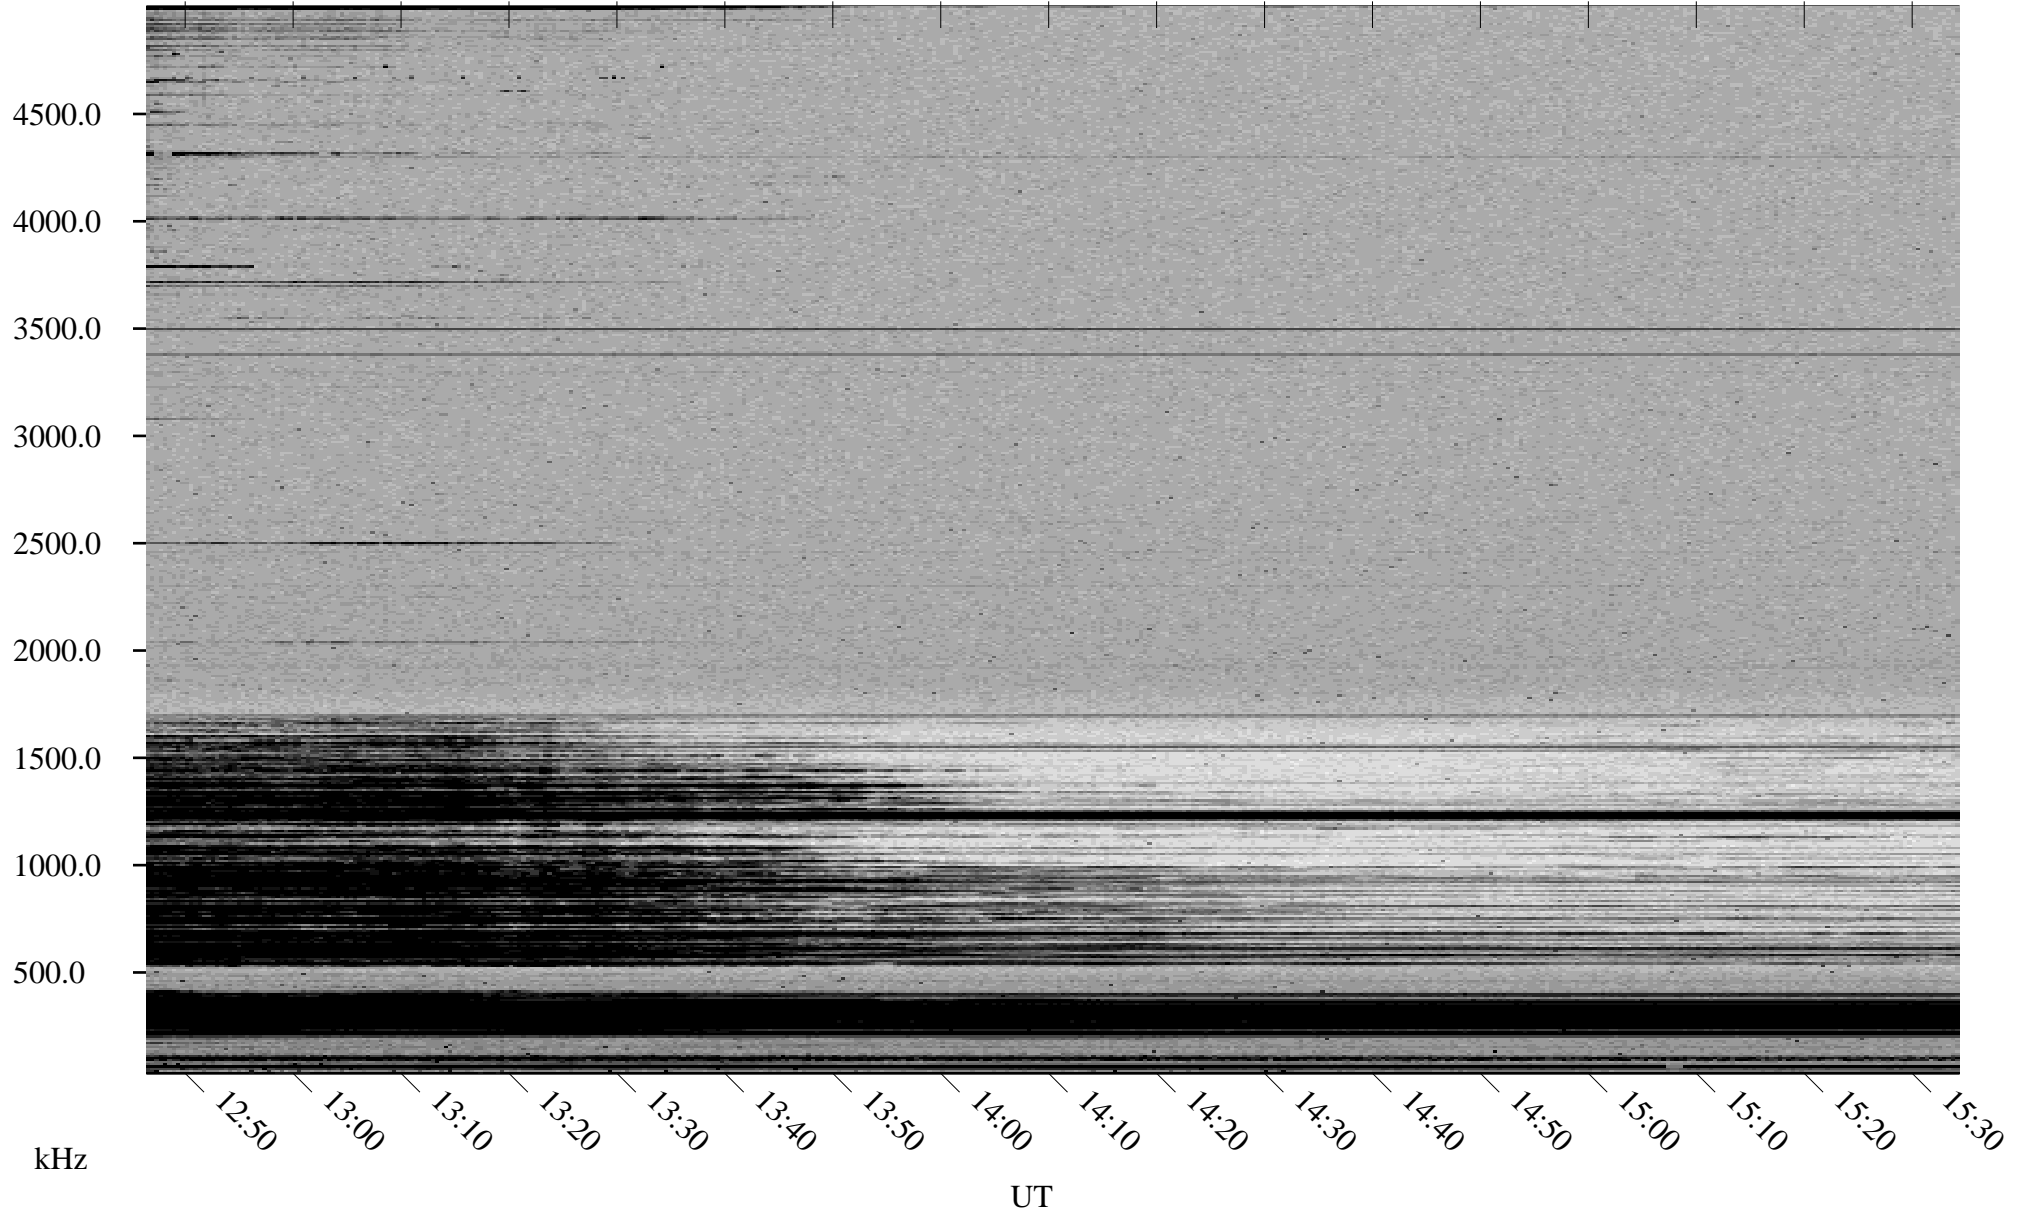

01/31/2002 Churchill, Manitoba

Linear Scale Black = 161 White = 15

ch020311.r00m max_12

Page 1

01/31/2002 Churchill, Manitoba

Linear Scale Black = 161 White = 15

ch020311.r00m max_12

Page 2

02/01/2002 Churchill, Manitoba

Linear Scale Black = 161 White = 15

ch020311.r00m max_12

Page 3

02/01/2002 Churchill, Manitoba

Linear Scale Black = 161 White = 15

ch020311.r00m max_12

Page 4

02/01/2002 Churchill, Manitoba

Linear Scale Black = 161 White = 15

ch020311.r00m max_12

Page 5

02/01/2002 Churchill, Manitoba

Linear Scale Black = 161 White = 15

ch020311.r00m max_12

Page 6

02/01/2002 Churchill, Manitoba

Linear Scale Black = 161 White = 15

ch020311.r00m max_12

Page 7

02/01/2002 Churchill, Manitoba

Linear Scale Black = 161 White = 15

ch020311.r00m max_12