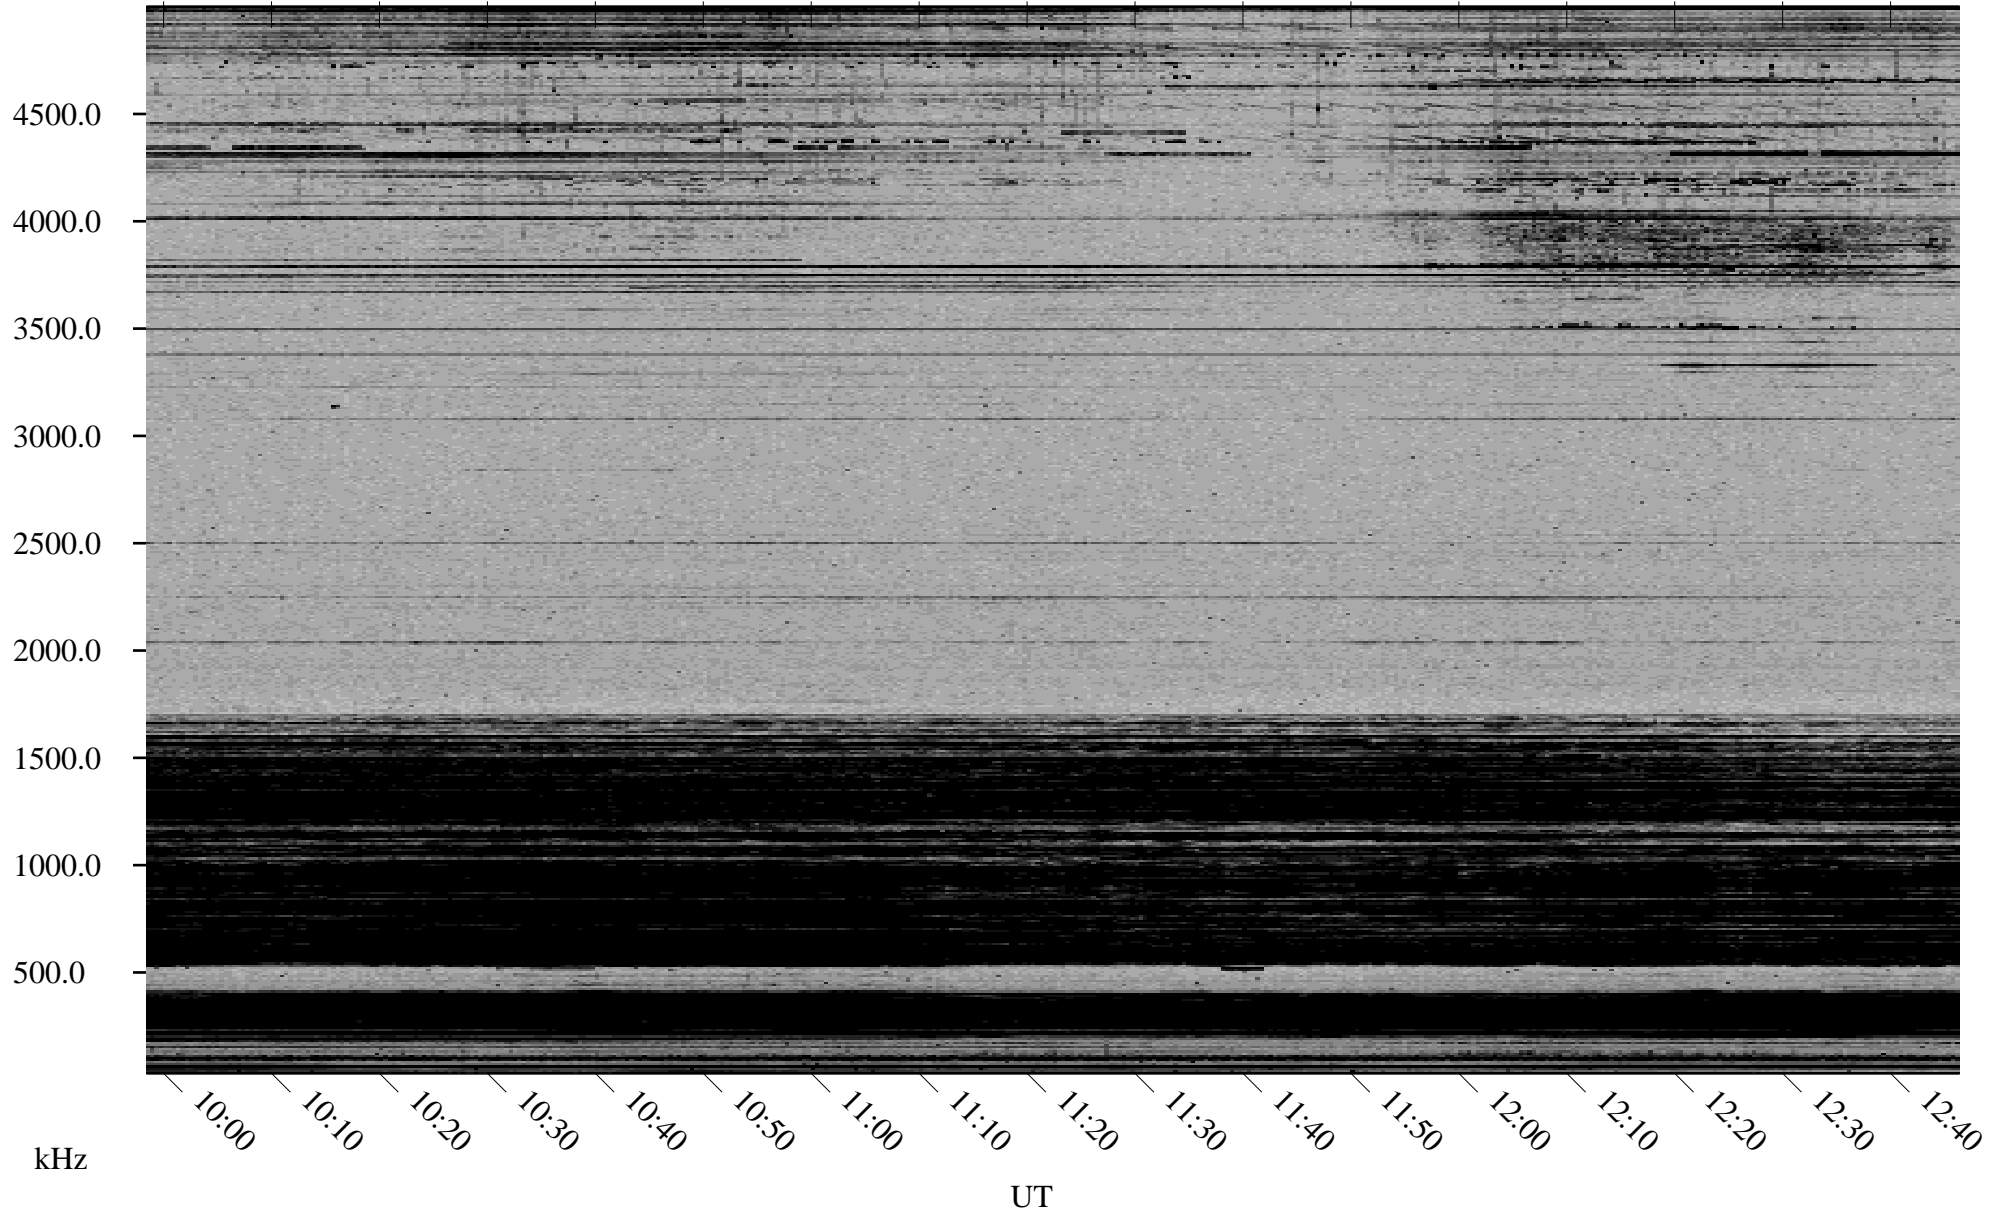

01/31/2002 Churchill, Manitoba

Linear Scale Black = 161 White = 15

ch020311.r00m max_12

Page 1

01/31/2002 Churchill, Manitoba

Linear Scale Black = 161 White = 15

ch020311.r00m max_12

Page 2

02/01/2002 Churchill, Manitoba

Linear Scale Black = 161 White = 15

ch020311.r00m max_12

Page 3

02/01/2002 Churchill, Manitoba

Linear Scale Black = 161 White = 15

ch020311.r00m max_12

Page 4

02/01/2002 Churchill, Manitoba

Linear Scale Black = 161 White = 15

ch020311.r00m max_12

Page 5

02/01/2002 Churchill, Manitoba

Linear Scale Black = 161 White = 15

ch020311.r00m max_12

Page 6

02/01/2002 Churchill, Manitoba

Linear Scale Black = 161 White = 15

ch020311.r00m max_12

Page 7

02/01/2002 Churchill, Manitoba

Linear Scale Black = 161 White = 15

ch020311.r00m max_12