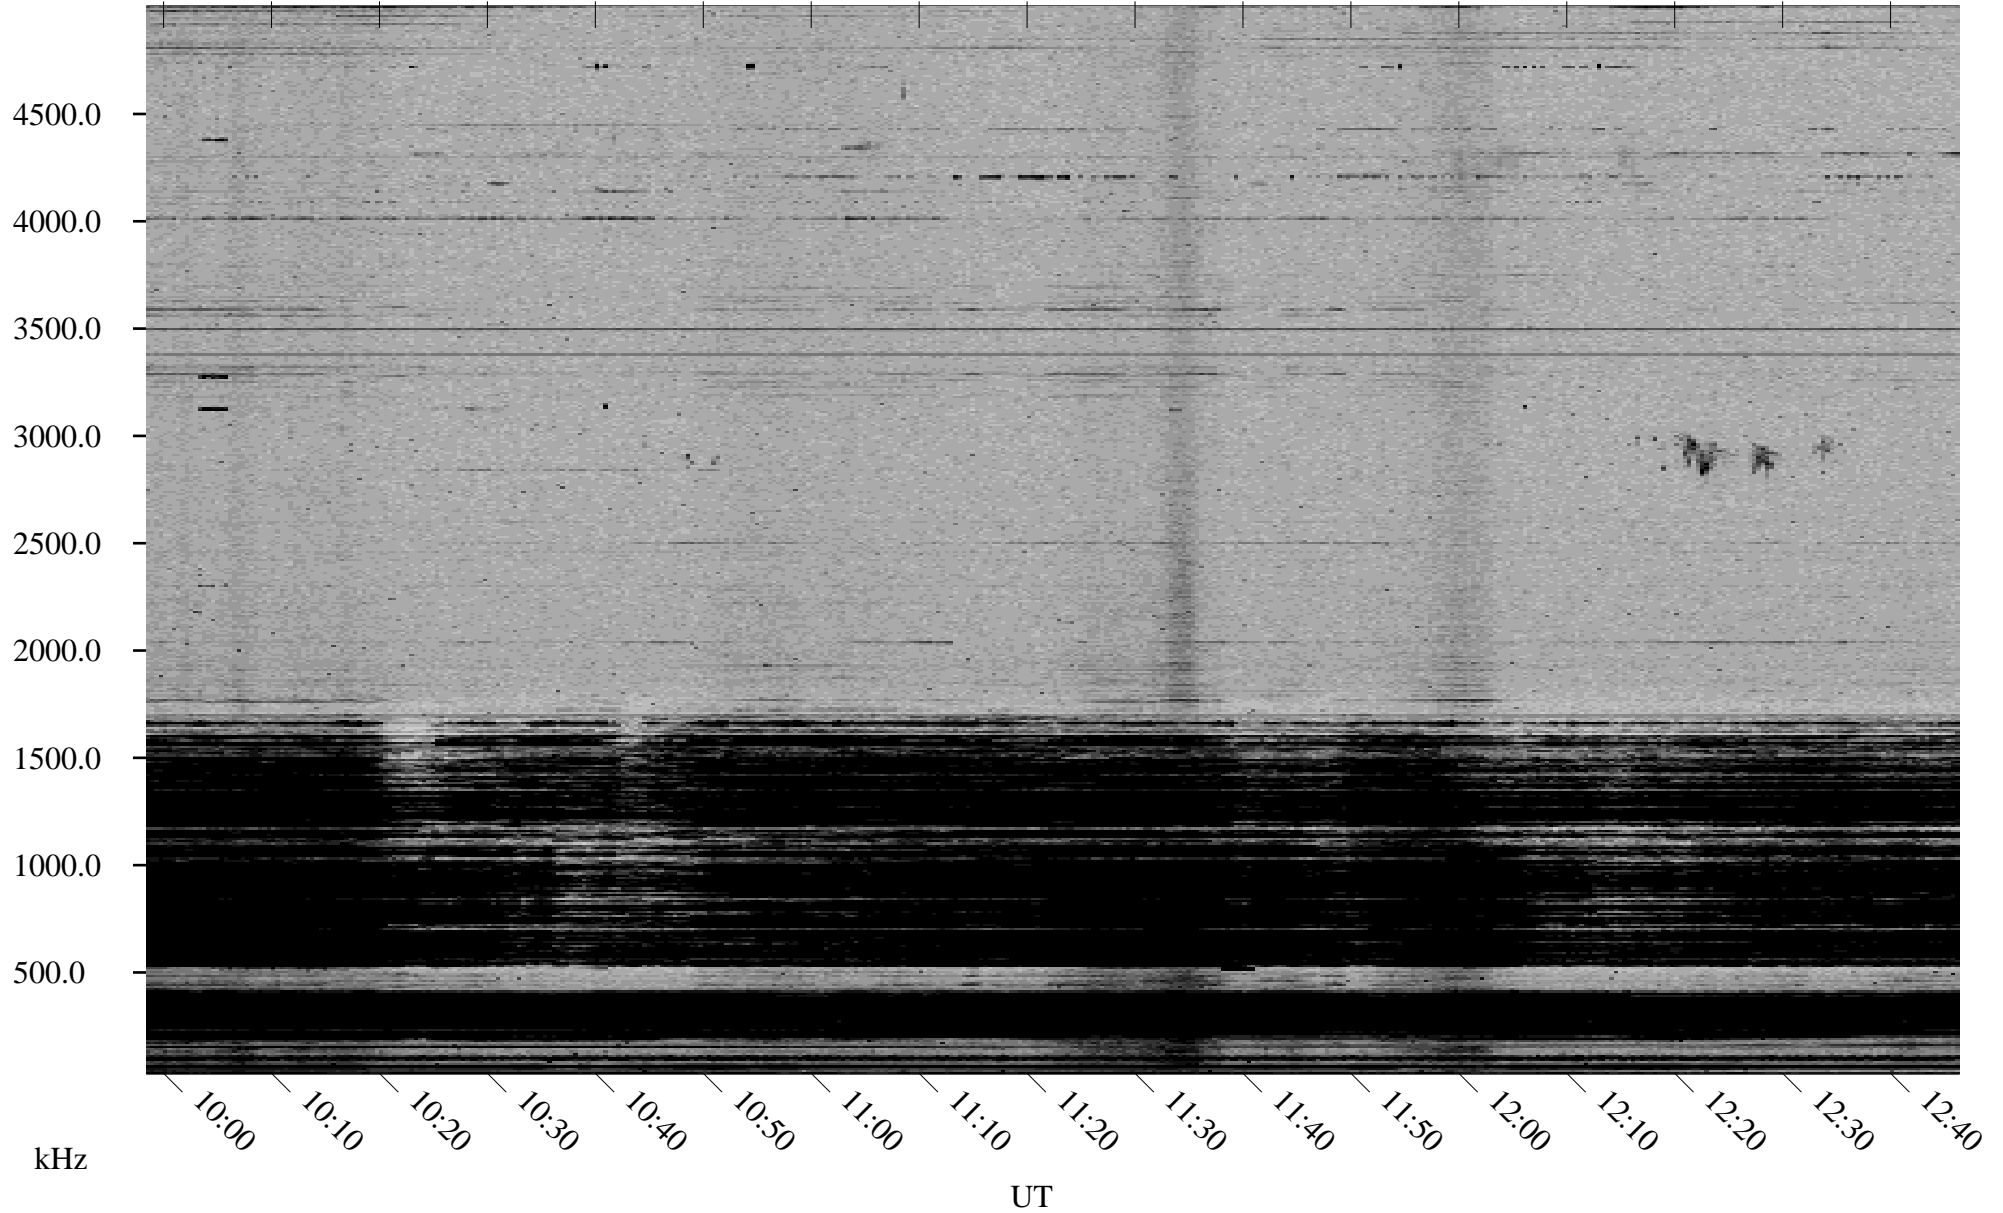

02/01/2002 Churchill, Manitoba

Linear Scale Black = 161 White = 15

ch02032l.r00m max_12

Page 1

02/01/2002 Churchill, Manitoba

Linear Scale Black = 161 White = 15

ch02032l.r00m max_12

Page 2

02/02/2002 Churchill, Manitoba

Linear Scale Black = 161 White = 15

ch02032l.r00m max_12

Page 3

02/02/2002 Churchill, Manitoba

Linear Scale Black = 161 White = 15

ch02032l.r00m max_12

Page 4

02/02/2002 Churchill, Manitoba

Linear Scale Black = 161 White = 15

ch02032l.r00m max_12

Page 5

02/02/2002 Churchill, Manitoba

Linear Scale Black = 161 White = 15

ch02032l.r00m max_12

Page 6

02/02/2002 Churchill, Manitoba

Linear Scale Black = 161 White = 15

ch02032l.r00m max_12

Page 7

02/02/2002 Churchill, Manitoba

Linear Scale Black = 161 White = 15

ch02032l.r00m max_12