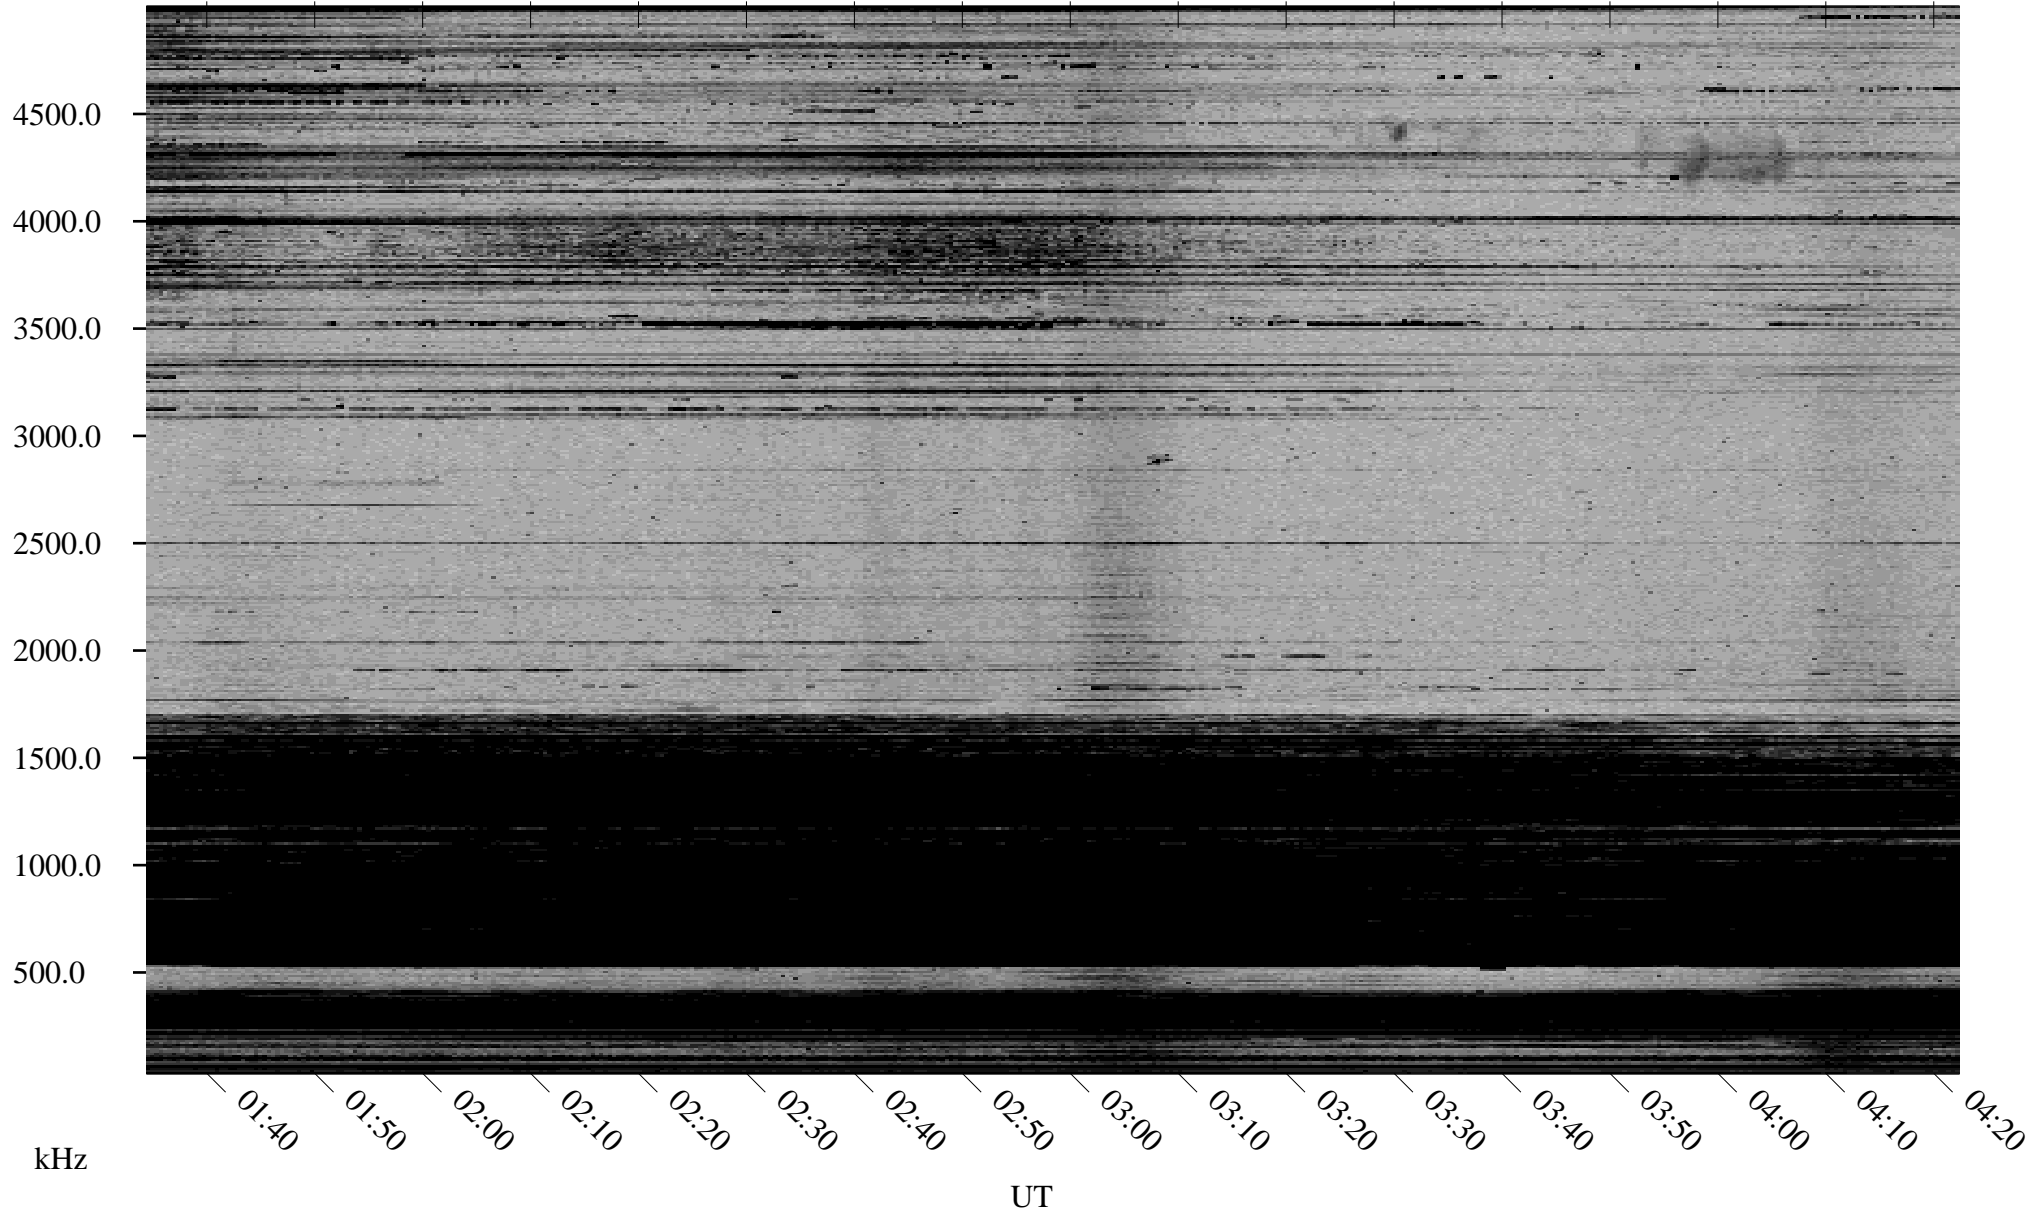

02/01/2002 Churchill, Manitoba

Linear Scale Black = 161 White = 15

ch02032l.r00m max_12

Page 1

02/01/2002 Churchill, Manitoba

Linear Scale Black = 161 White = 15

ch02032l.r00m max_12

Page 2

02/02/2002 Churchill, Manitoba

Linear Scale Black = 161 White = 15

ch02032l.r00m max_12

Page 3

02/02/2002 Churchill, Manitoba

Linear Scale Black = 161 White = 15

ch02032l.r00m max_12

Page 4

02/02/2002 Churchill, Manitoba

Linear Scale Black = 161 White = 15

ch02032l.r00m max_12

Page 5

02/02/2002 Churchill, Manitoba

Linear Scale Black = 161 White = 15

ch02032l.r00m max_12

Page 6

02/02/2002 Churchill, Manitoba

Linear Scale Black = 161 White = 15

ch02032l.r00m max_12

Page 7

02/02/2002 Churchill, Manitoba

Linear Scale Black = 161 White = 15

ch02032l.r00m max_12