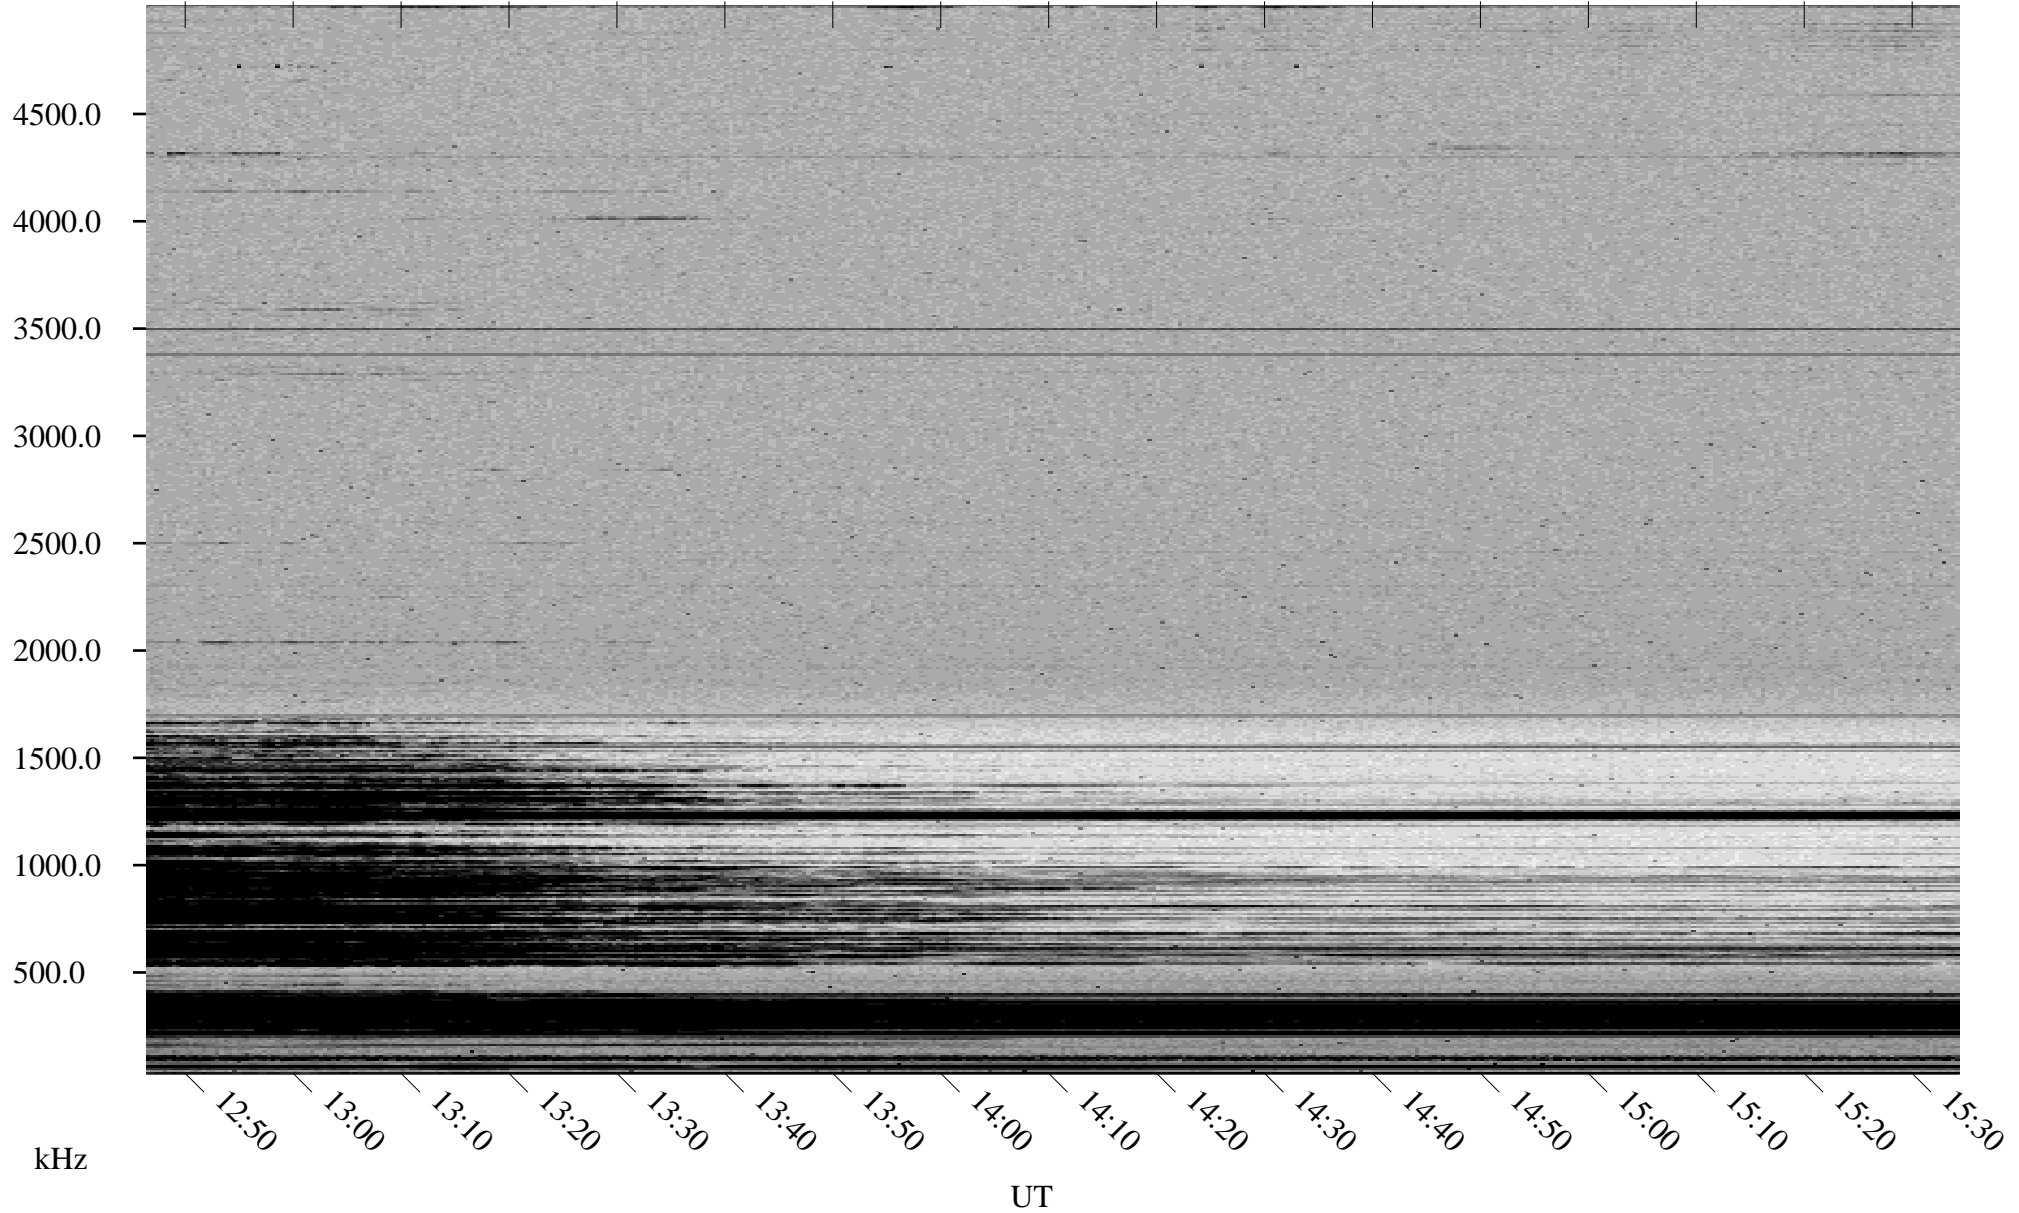

02/01/2002 Churchill, Manitoba

Linear Scale Black = 161 White = 15

ch02032l.r00m max_12

Page 1

02/01/2002 Churchill, Manitoba

Linear Scale Black = 161 White = 15

ch02032l.r00m max_12

Page 2

02/02/2002 Churchill, Manitoba

Linear Scale Black = 161 White = 15

ch02032l.r00m max_12

Page 3

02/02/2002 Churchill, Manitoba

Linear Scale Black = 161 White = 15

ch02032l.r00m max_12

Page 4

02/02/2002 Churchill, Manitoba

Linear Scale Black = 161 White = 15

ch02032l.r00m max_12

Page 5

02/02/2002 Churchill, Manitoba

Linear Scale Black = 161 White = 15

ch02032l.r00m max_12

Page 6

02/02/2002 Churchill, Manitoba

Linear Scale Black = 161 White = 15

ch02032l.r00m max_12

Page 7

02/02/2002 Churchill, Manitoba

Linear Scale Black = 161 White = 15

ch02032l.r00m max_12