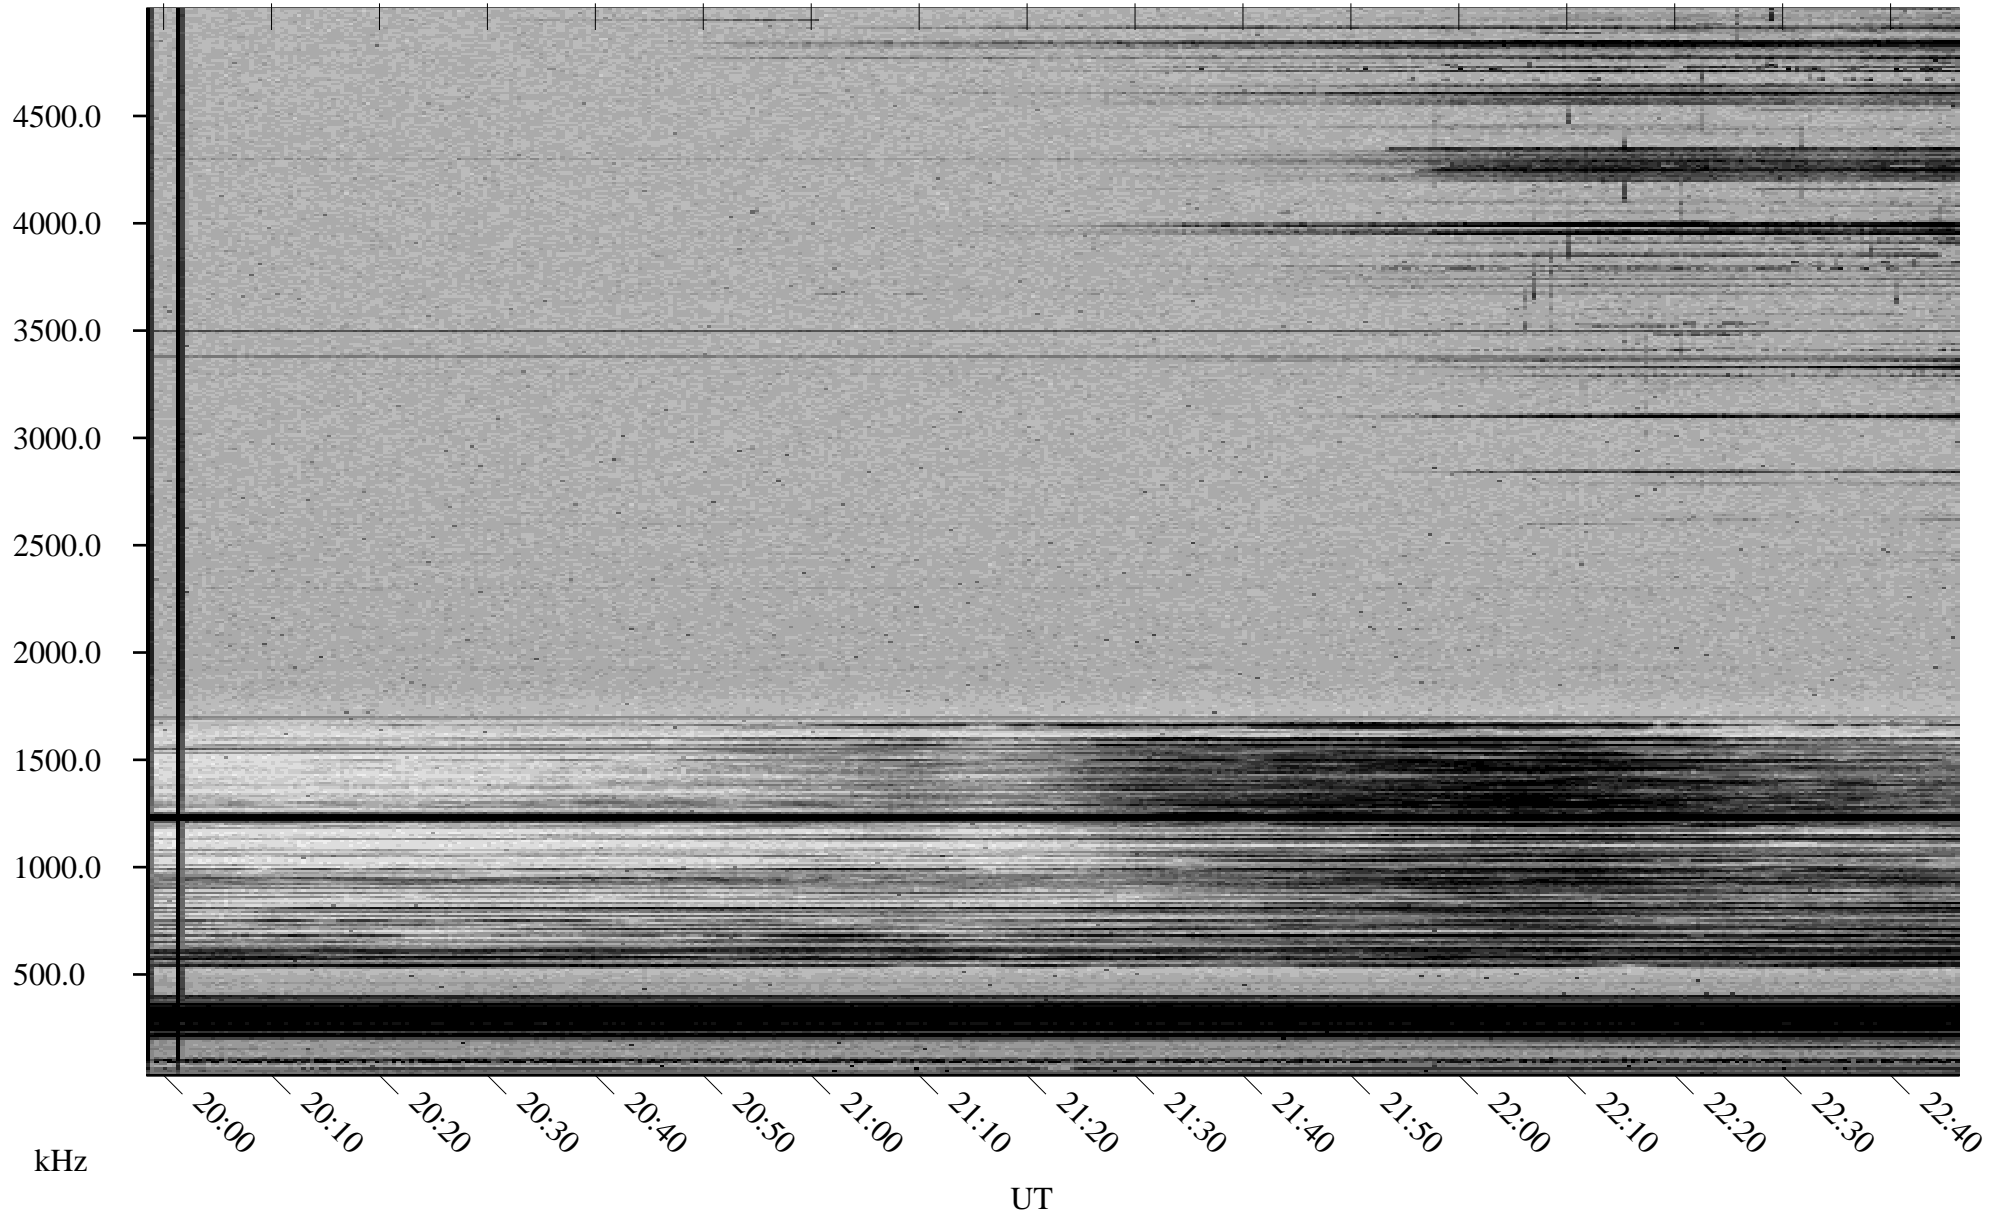

02/01/2002 Churchill, Manitoba

Linear Scale Black = 161 White = 15

ch02032l.r00m max_12

Page 1

02/01/2002 Churchill, Manitoba

Linear Scale Black = 161 White = 15

ch02032l.r00m max_12

Page 2

02/02/2002 Churchill, Manitoba

Linear Scale Black = 161 White = 15

ch02032l.r00m max_12

Page 3

02/02/2002 Churchill, Manitoba

Linear Scale Black = 161 White = 15

ch02032l.r00m max_12

Page 4

02/02/2002 Churchill, Manitoba

Linear Scale Black = 161 White = 15

ch02032l.r00m max_12

Page 5

02/02/2002 Churchill, Manitoba

Linear Scale Black = 161 White = 15

ch02032l.r00m max_12

Page 6

02/02/2002 Churchill, Manitoba

Linear Scale Black = 161 White = 15

ch02032l.r00m max_12

Page 7

02/02/2002 Churchill, Manitoba

Linear Scale Black = 161 White = 15

ch02032l.r00m max_12