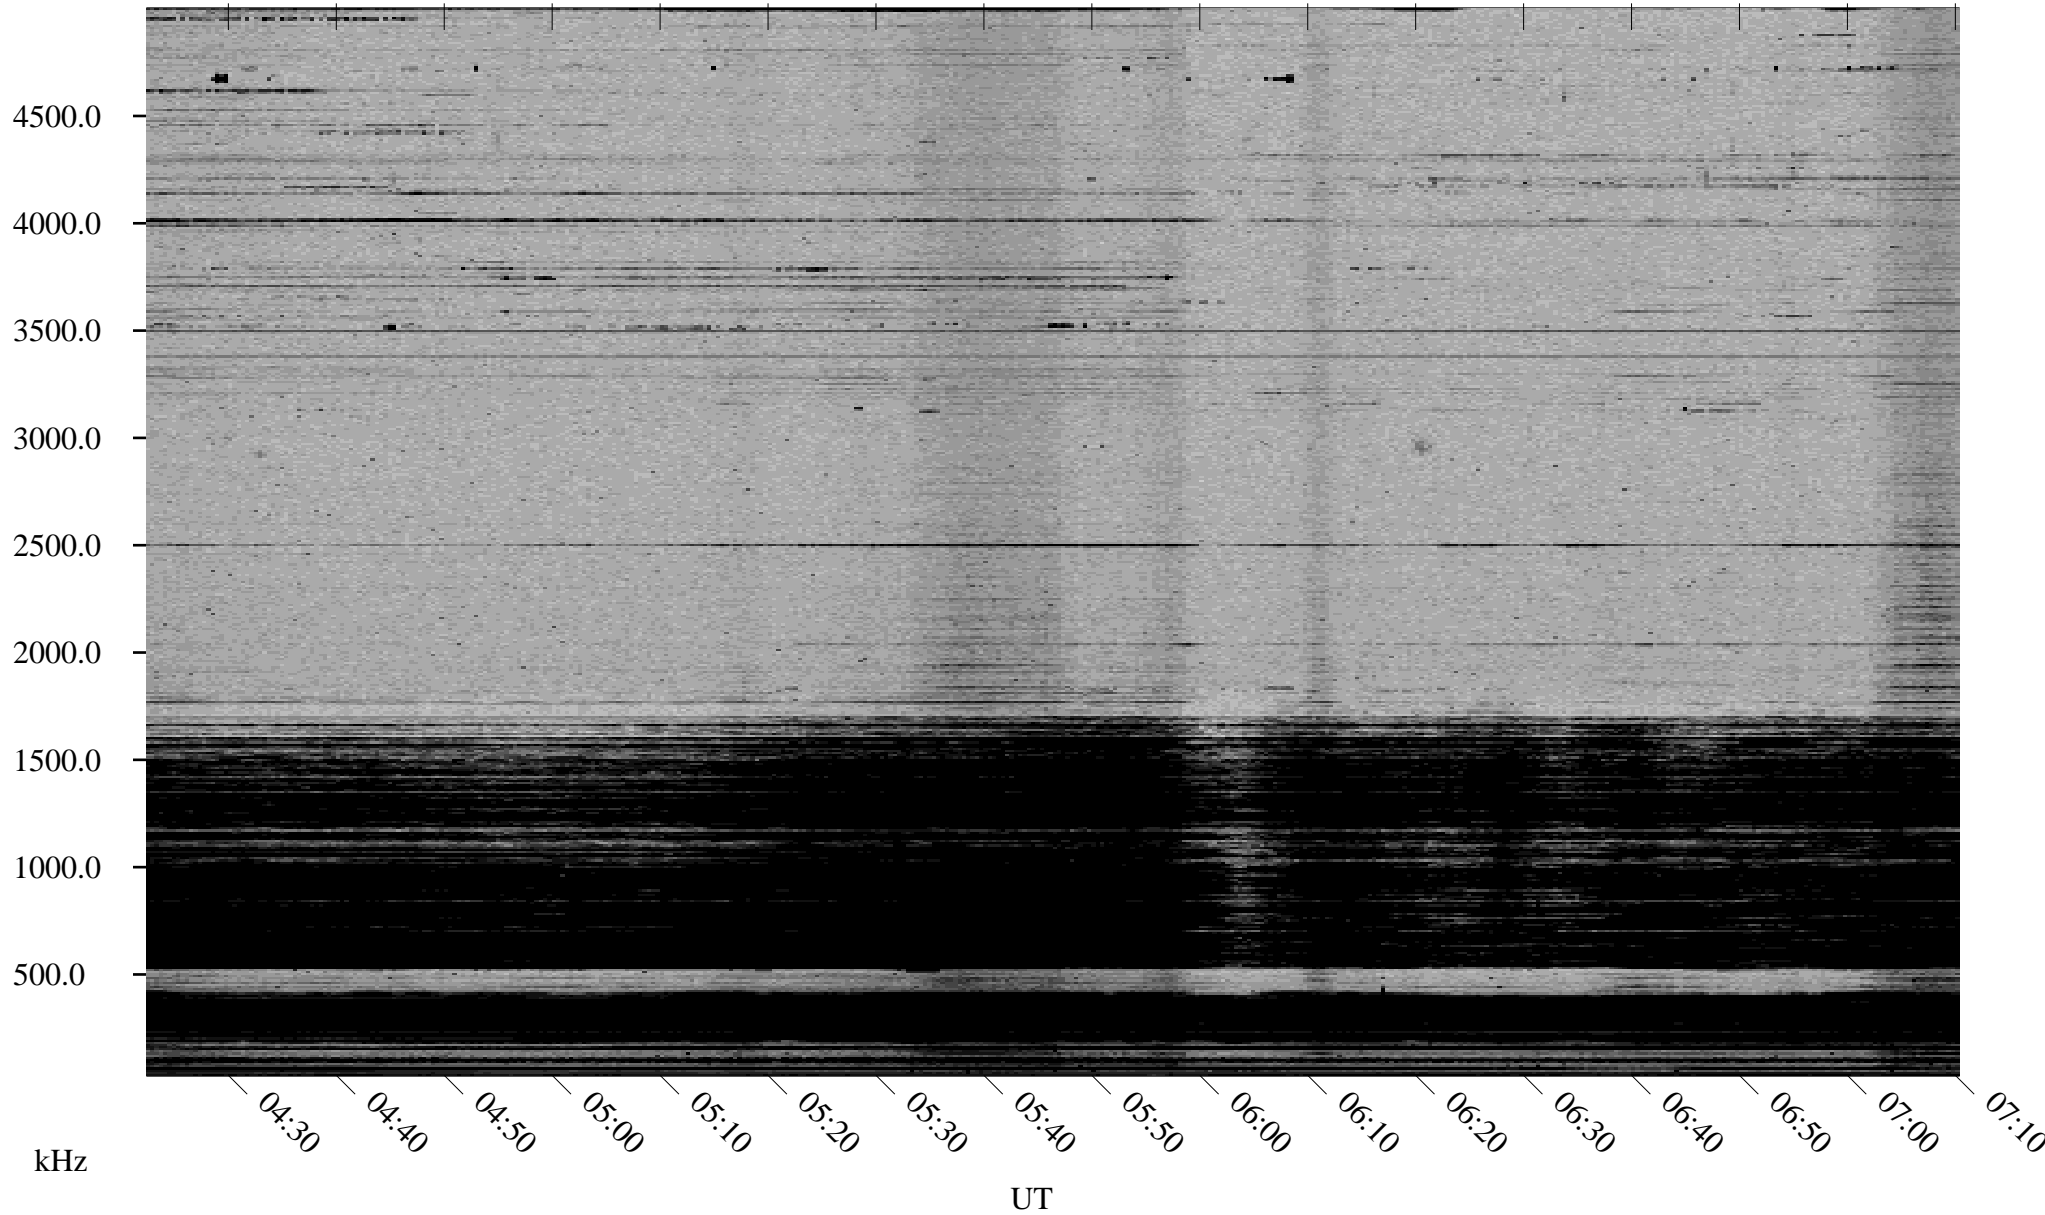

02/01/2002 Churchill, Manitoba

Linear Scale Black = 161 White = 15

ch02032l.r00m max_12

Page 1

02/01/2002 Churchill, Manitoba

Linear Scale Black = 161 White = 15

ch02032l.r00m max_12

Page 2

02/02/2002 Churchill, Manitoba

Linear Scale Black = 161 White = 15

ch02032l.r00m max_12

Page 3

02/02/2002 Churchill, Manitoba

Linear Scale Black = 161 White = 15

ch02032l.r00m max_12

Page 4

02/02/2002 Churchill, Manitoba

Linear Scale Black = 161 White = 15

ch02032l.r00m max_12

Page 5

02/02/2002 Churchill, Manitoba

Linear Scale Black = 161 White = 15

ch02032l.r00m max_12

Page 6

02/02/2002 Churchill, Manitoba

Linear Scale Black = 161 White = 15

ch02032l.r00m max_12

Page 7

02/02/2002 Churchill, Manitoba

Linear Scale Black = 161 White = 15

ch02032l.r00m max_12