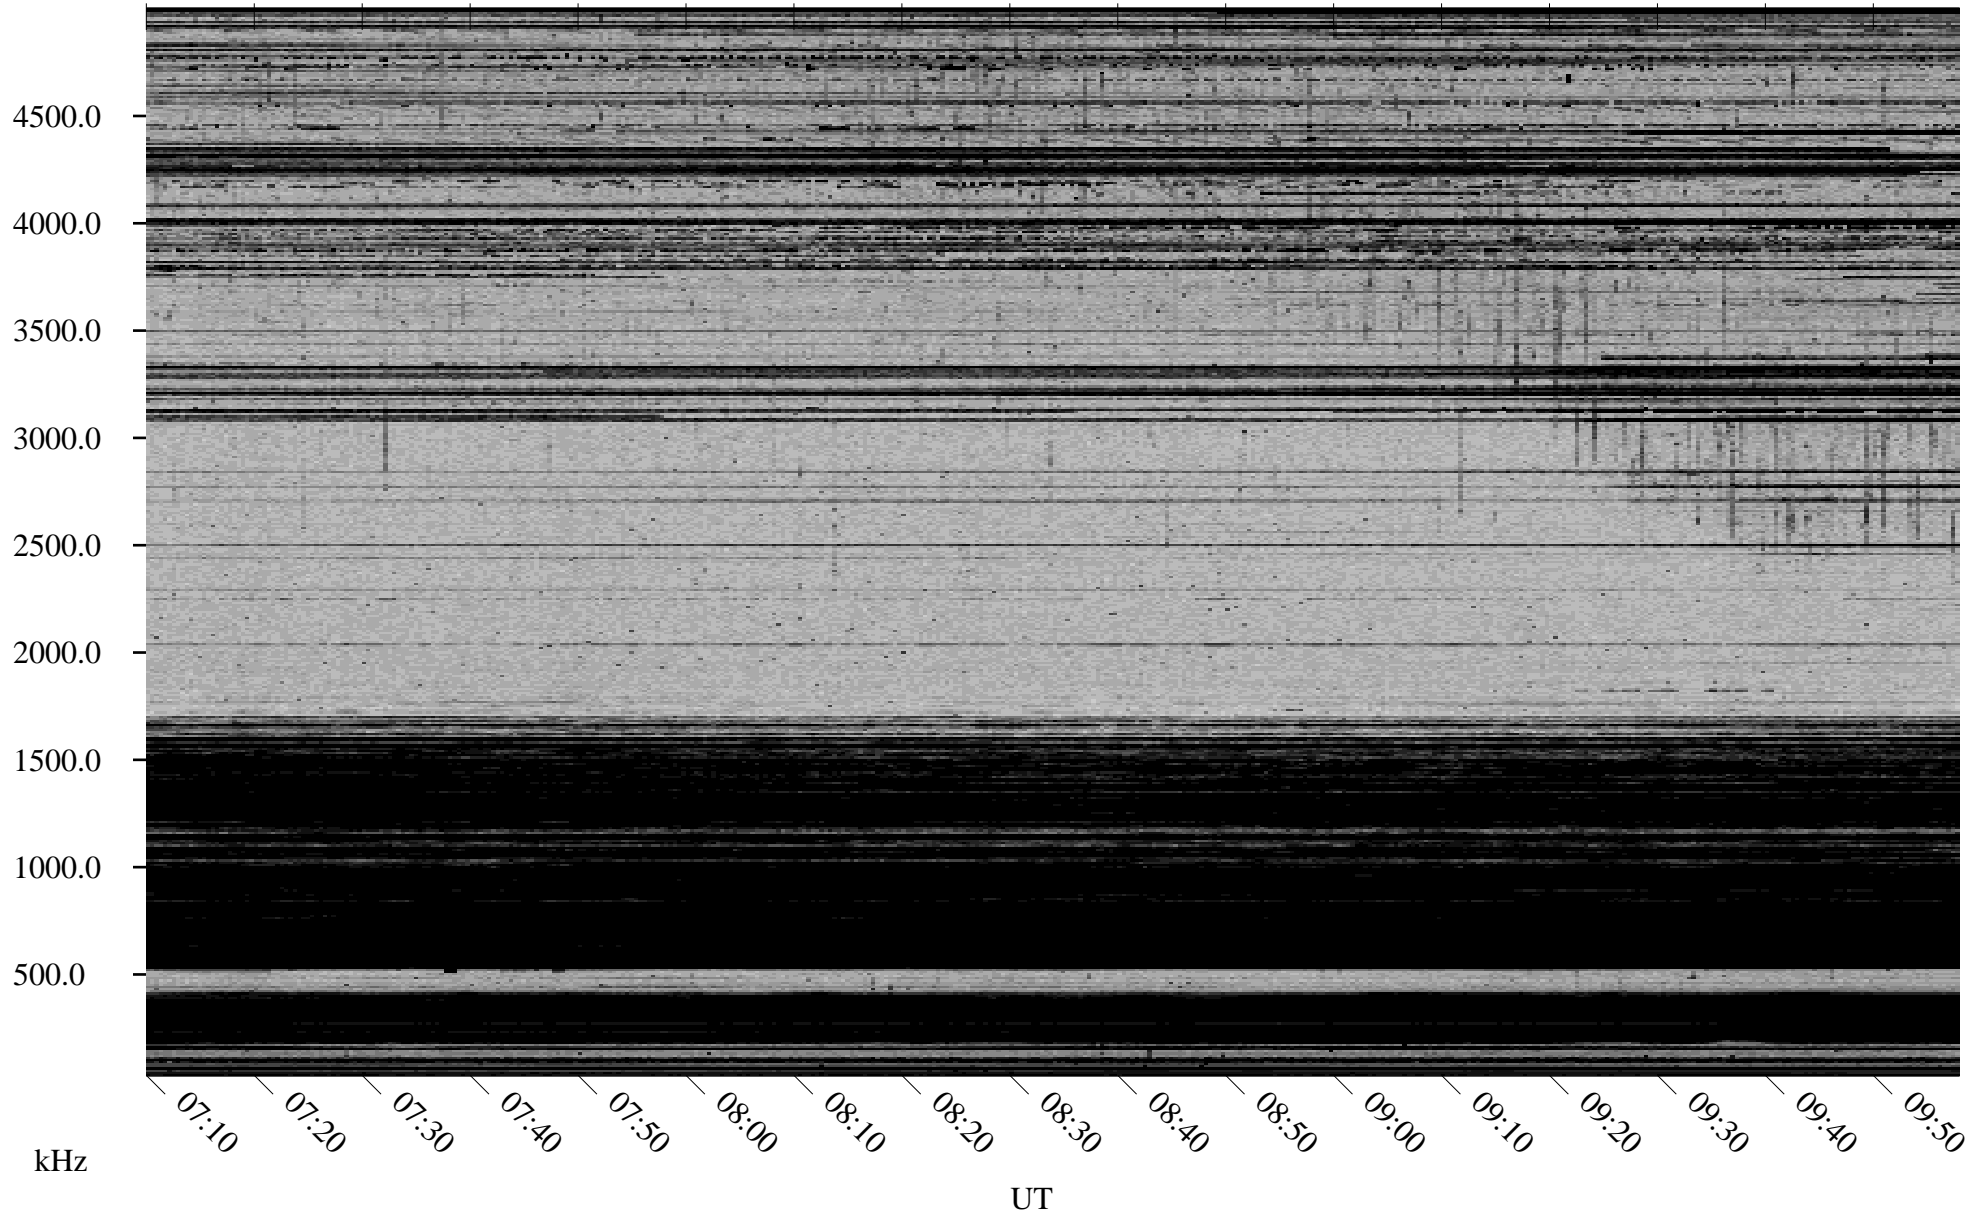

02/03/2002 Churchill, Manitoba

Linear Scale Black = 161 White = 15

ch02034l.r00m max_12

Page 1

02/03/2002 Churchill, Manitoba

Linear Scale Black = 161 White = 15

ch02034l.r00m max_12

Page 2

02/04/2002 Churchill, Manitoba

Linear Scale Black = 161 White = 15

ch02034l.r00m max_12

02/04/2002 Churchill, Manitoba

Linear Scale Black = 161 White = 15

ch02034l.r00m max_12

Page 4

02/04/2002 Churchill, Manitoba

Linear Scale Black = 161 White = 15

ch02034l.r00m max_12

Page 5

02/04/2002 Churchill, Manitoba

Linear Scale Black = 161 White = 15

ch02034l.r00m max_12

Page 6

02/04/2002 Churchill, Manitoba

Linear Scale Black = 161 White = 15

ch02034l.r00m max_12

Page 7

02/04/2002 Churchill, Manitoba

Linear Scale Black = 161 White = 15

ch02034l.r00m max_12