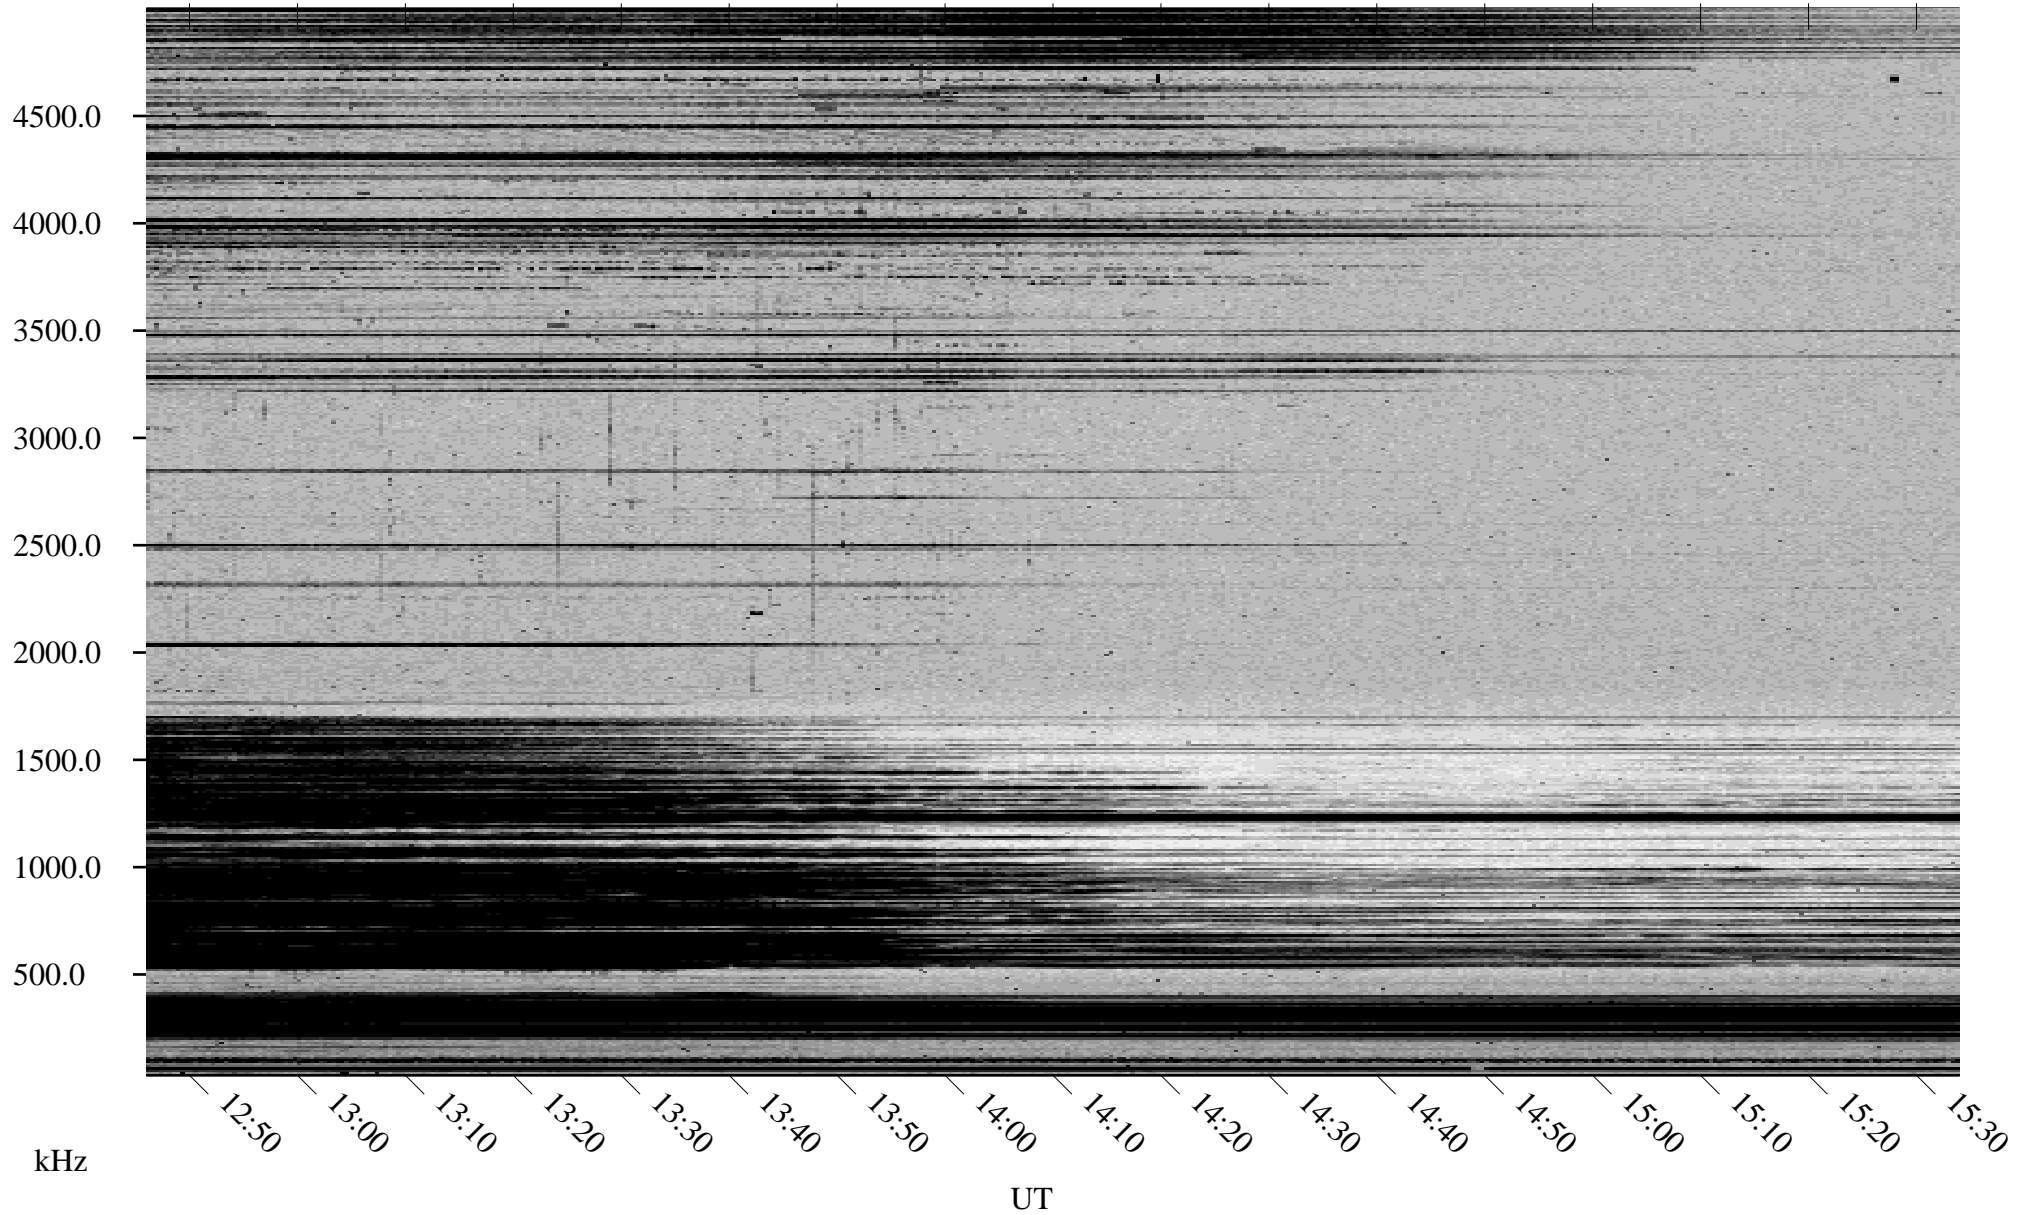

02/03/2002 Churchill, Manitoba

Linear Scale Black = 161 White = 15

ch02034l.r00m max_12

Page 1

02/03/2002 Churchill, Manitoba

Linear Scale Black = 161 White = 15

ch02034l.r00m max_12

Page 2

02/04/2002 Churchill, Manitoba

Linear Scale Black = 161 White = 15

ch02034l.r00m max_12

02/04/2002 Churchill, Manitoba

Linear Scale Black = 161 White = 15

ch02034l.r00m max_12

Page 4

02/04/2002 Churchill, Manitoba

Linear Scale Black = 161 White = 15

ch02034l.r00m max_12

Page 5

02/04/2002 Churchill, Manitoba

Linear Scale Black = 161 White = 15

ch02034l.r00m max_12

Page 6

02/04/2002 Churchill, Manitoba

Linear Scale Black = 161 White = 15

ch02034l.r00m max_12

Page 7

02/04/2002 Churchill, Manitoba

Linear Scale Black = 161 White = 15

ch02034l.r00m max_12