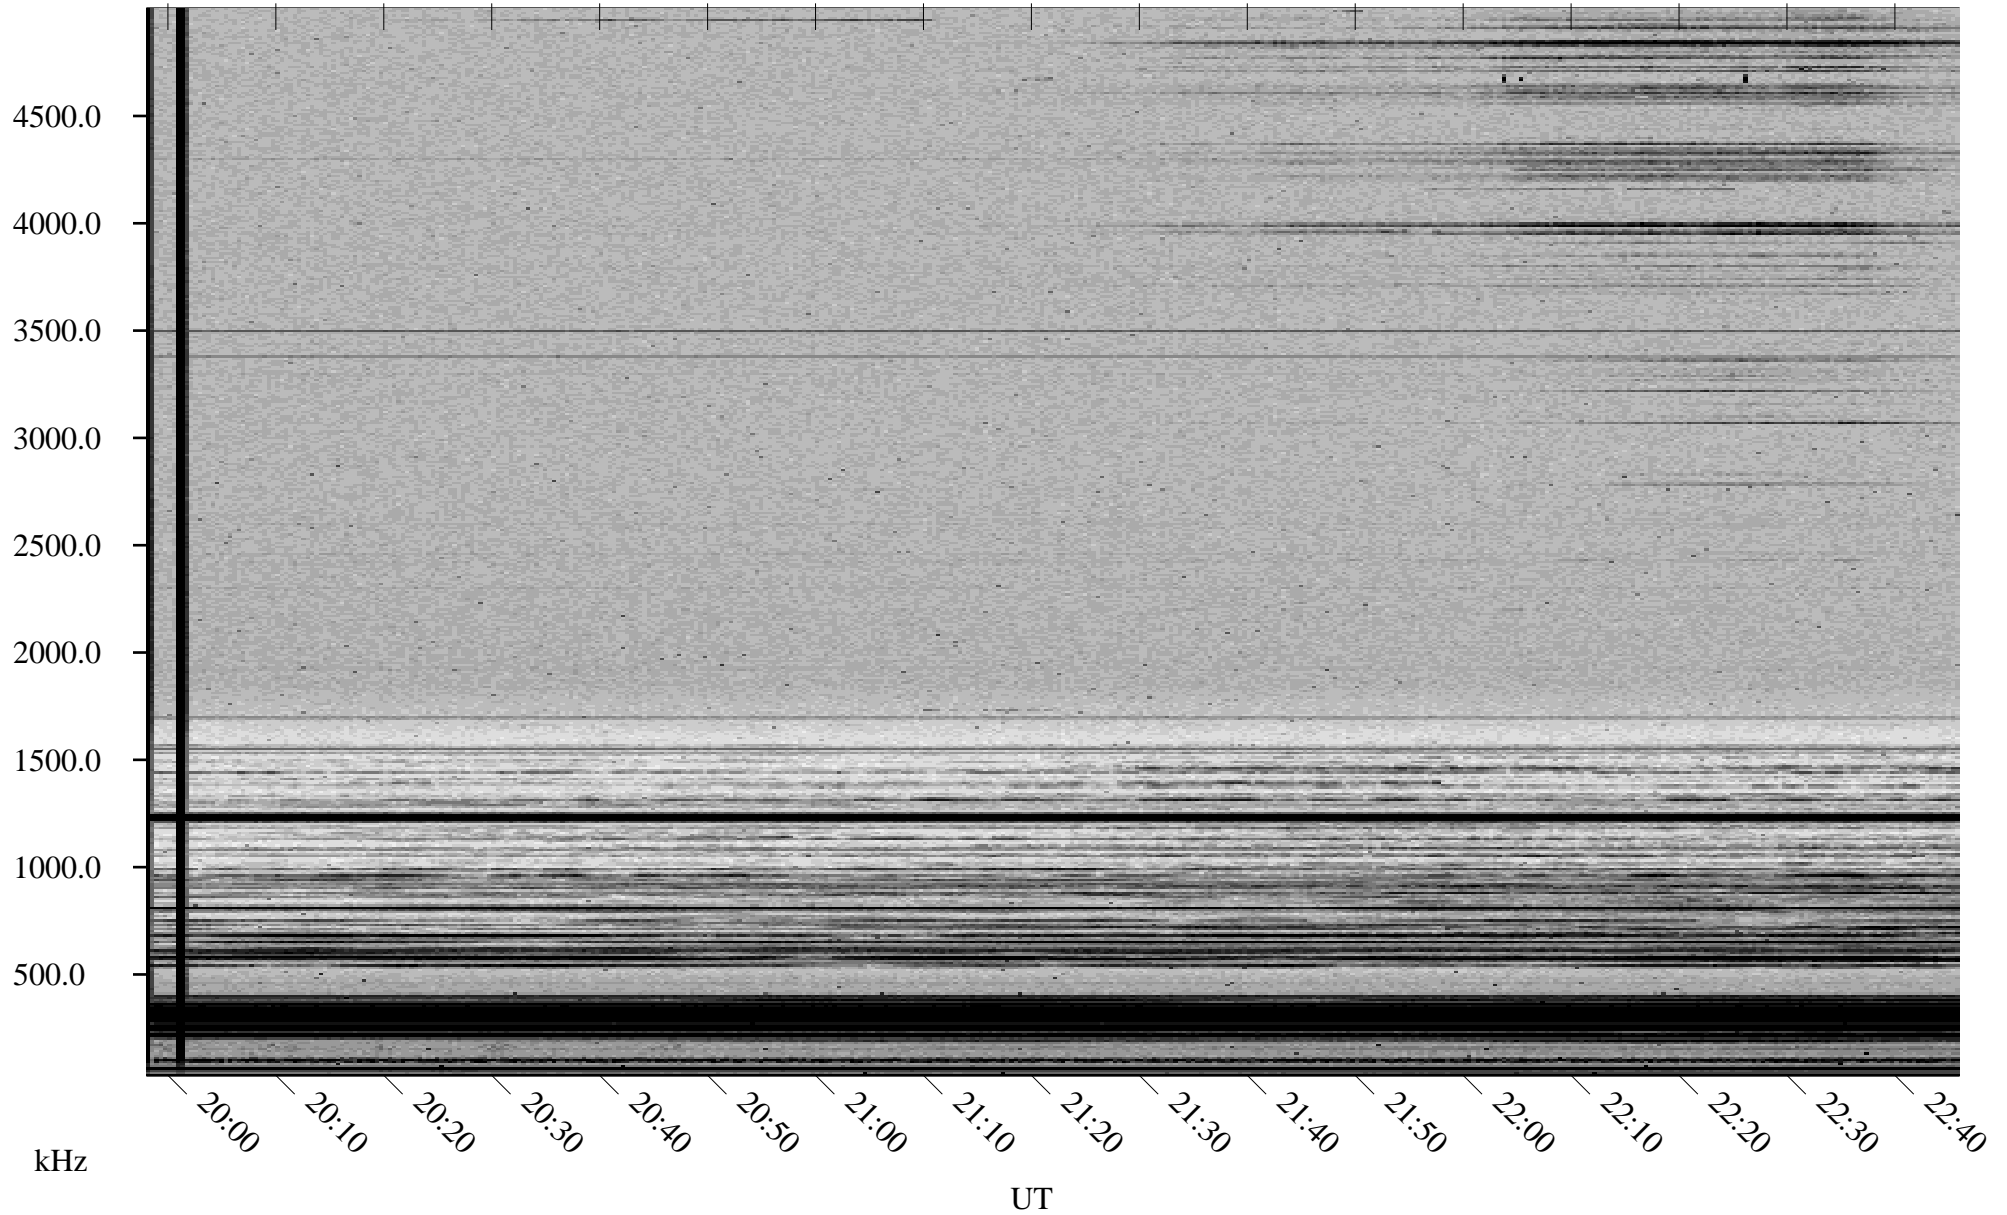

02/03/2002 Churchill, Manitoba

Linear Scale Black = 161 White = 15

ch02034l.r00m max_12

Page 1

02/03/2002 Churchill, Manitoba

Linear Scale Black = 161 White = 15

ch02034l.r00m max_12

Page 2

02/04/2002 Churchill, Manitoba

Linear Scale Black = 161 White = 15

ch02034l.r00m max_12

02/04/2002 Churchill, Manitoba

Linear Scale Black = 161 White = 15

ch02034l.r00m max_12

Page 4

02/04/2002 Churchill, Manitoba

Linear Scale Black = 161 White = 15

ch02034l.r00m max_12

Page 5

02/04/2002 Churchill, Manitoba

Linear Scale Black = 161 White = 15

ch02034l.r00m max_12

Page 6

02/04/2002 Churchill, Manitoba

Linear Scale Black = 161 White = 15

ch02034l.r00m max_12

Page 7

02/04/2002 Churchill, Manitoba

Linear Scale Black = 161 White = 15

ch02034l.r00m max_12