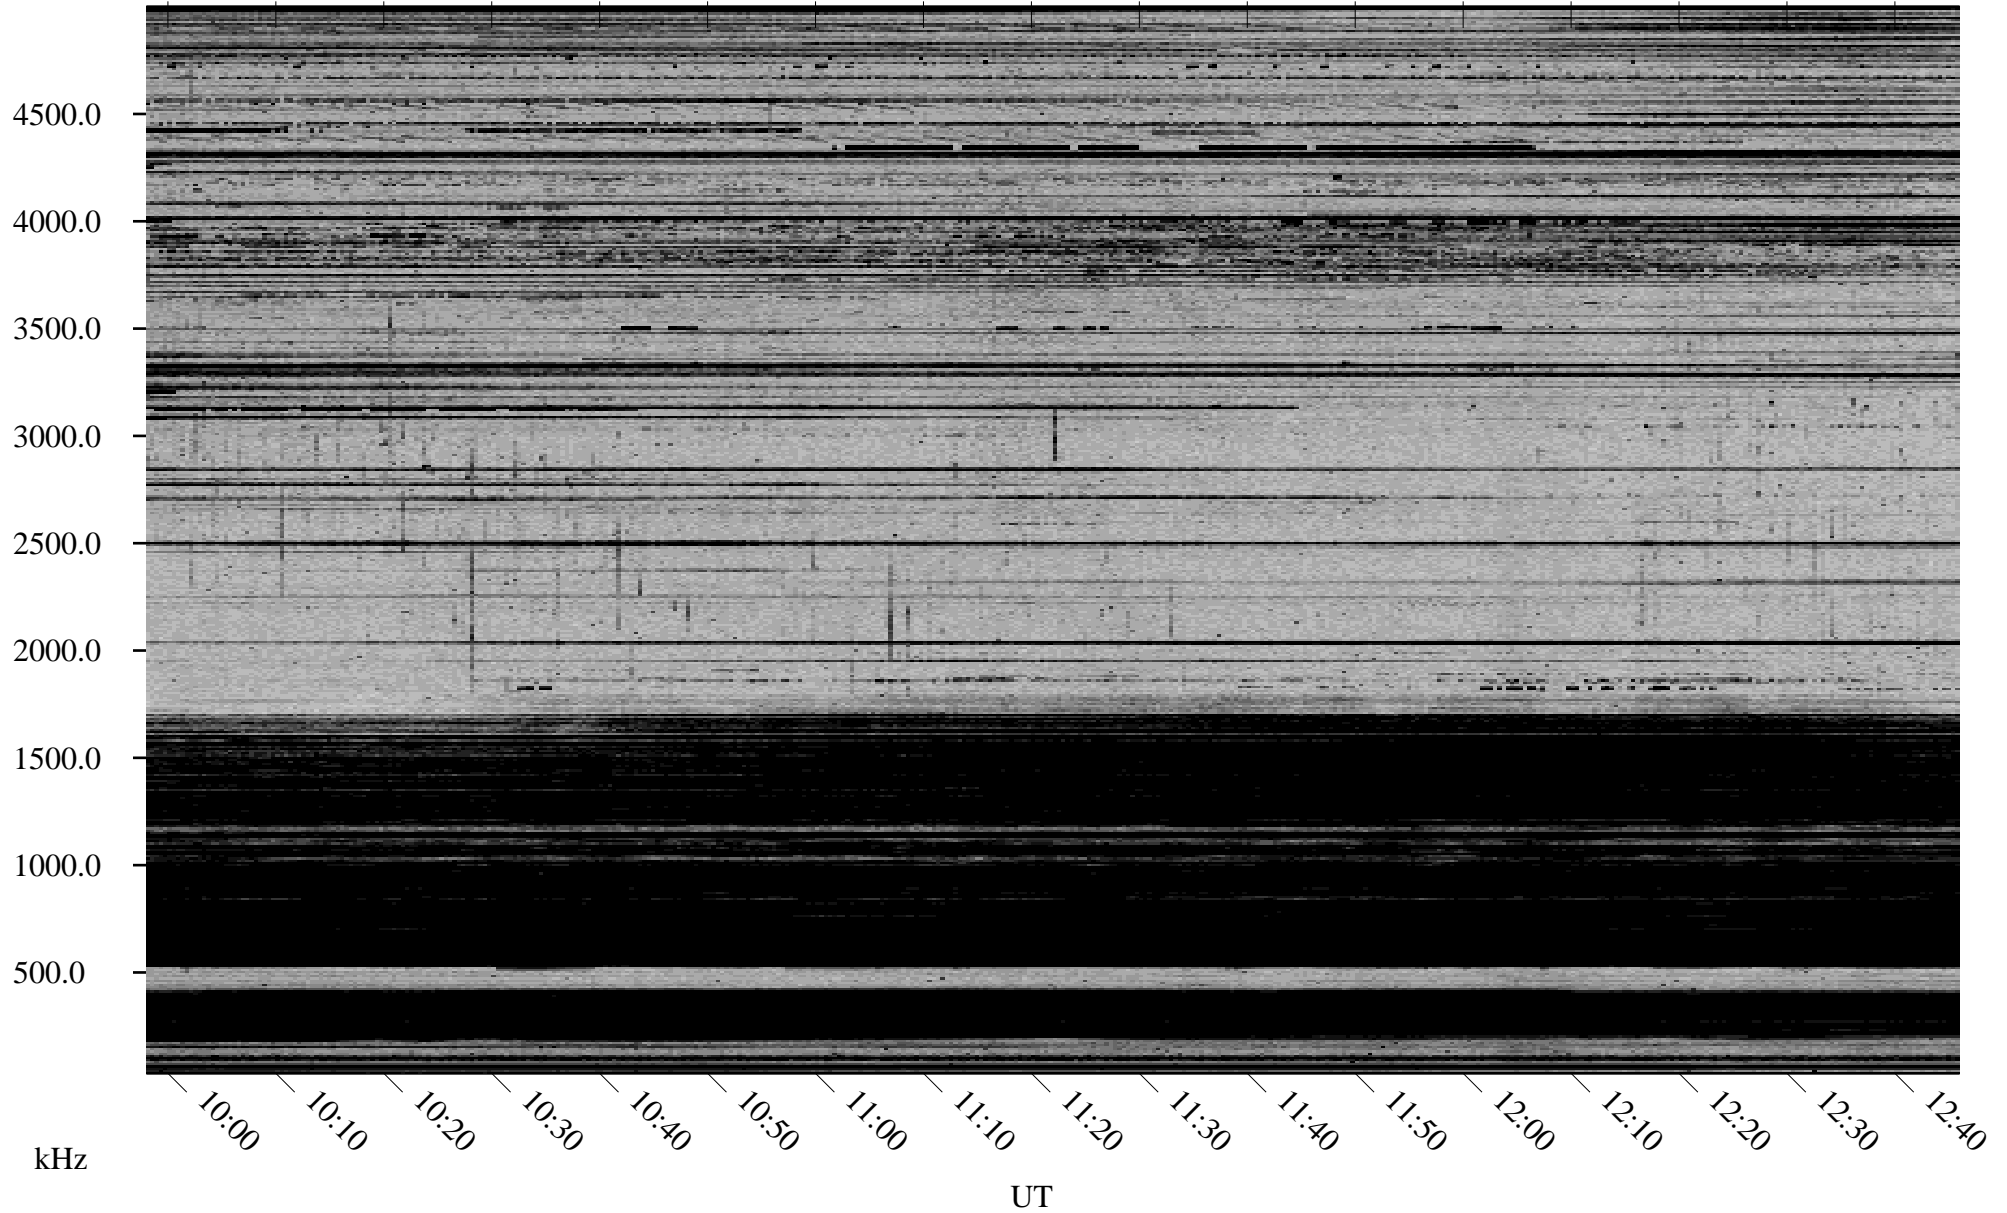

02/03/2002 Churchill, Manitoba

Linear Scale Black = 161 White = 15

ch02034l.r00m max_12

Page 1

02/03/2002 Churchill, Manitoba

Linear Scale Black = 161 White = 15

ch02034l.r00m max_12

Page 2

02/04/2002 Churchill, Manitoba

Linear Scale Black = 161 White = 15

ch02034l.r00m max_12

02/04/2002 Churchill, Manitoba

Linear Scale Black = 161 White = 15

ch02034l.r00m max_12

Page 4

02/04/2002 Churchill, Manitoba

Linear Scale Black = 161 White = 15

ch02034l.r00m max_12

Page 5

02/04/2002 Churchill, Manitoba

Linear Scale Black = 161 White = 15

ch02034l.r00m max_12

Page 6

02/04/2002 Churchill, Manitoba

Linear Scale Black = 161 White = 15

ch02034l.r00m max_12

Page 7

02/04/2002 Churchill, Manitoba

Linear Scale Black = 161 White = 15

ch02034l.r00m max_12