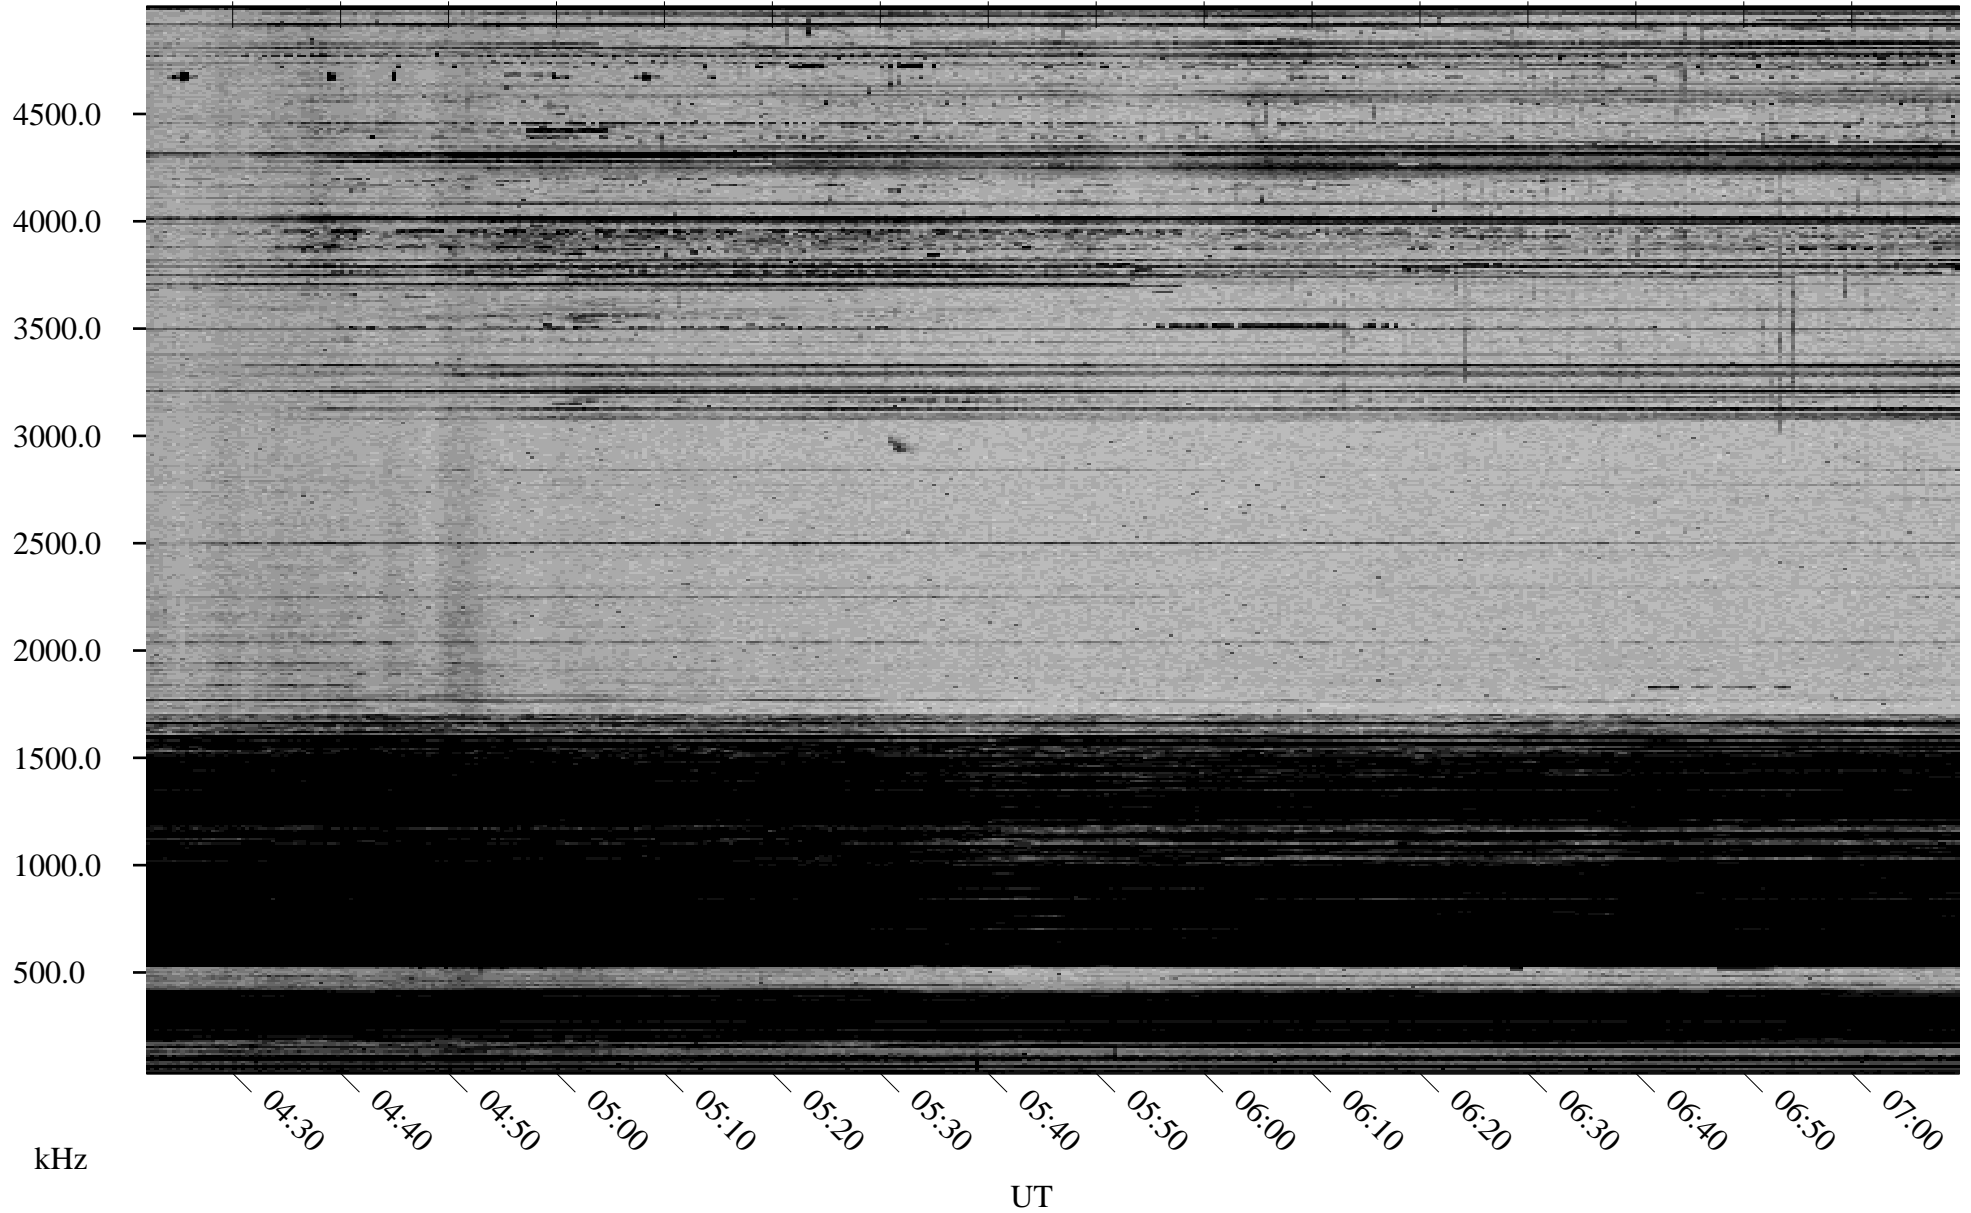

02/03/2002 Churchill, Manitoba

Linear Scale Black = 161 White = 15

ch02034l.r00m max_12

Page 1

02/03/2002 Churchill, Manitoba

Linear Scale Black = 161 White = 15

ch02034l.r00m max_12

Page 2

02/04/2002 Churchill, Manitoba

Linear Scale Black = 161 White = 15

ch02034l.r00m max_12

02/04/2002 Churchill, Manitoba

Linear Scale Black = 161 White = 15

ch02034l.r00m max_12

Page 4

02/04/2002 Churchill, Manitoba

Linear Scale Black = 161 White = 15

ch02034l.r00m max_12

Page 5

02/04/2002 Churchill, Manitoba

Linear Scale Black = 161 White = 15

ch02034l.r00m max_12

Page 6

02/04/2002 Churchill, Manitoba

Linear Scale Black = 161 White = 15

ch02034l.r00m max_12

Page 7

02/04/2002 Churchill, Manitoba

Linear Scale Black = 161 White = 15

ch02034l.r00m max_12