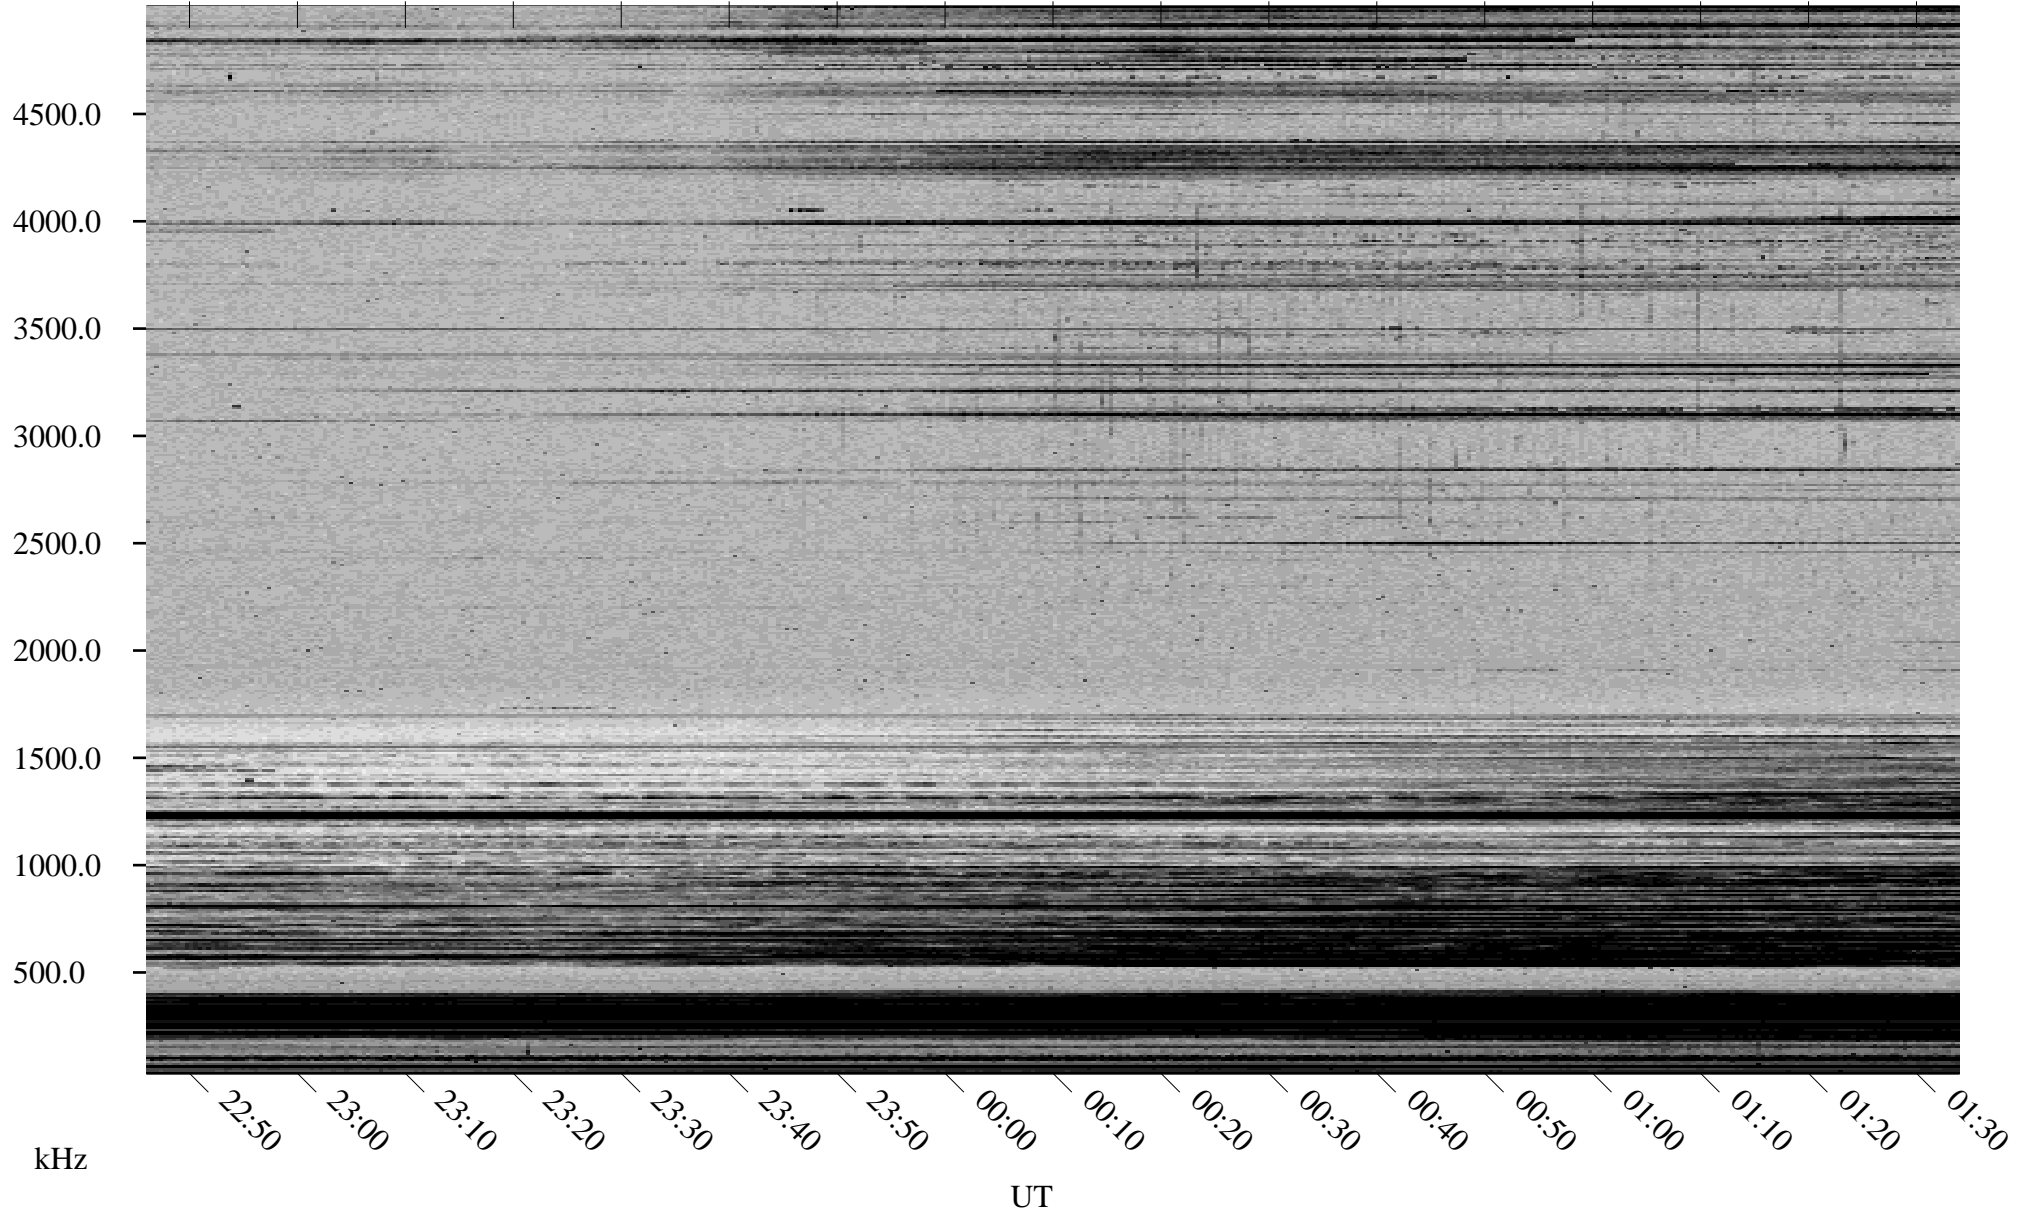

02/03/2002 Churchill, Manitoba

Linear Scale Black = 161 White = 15

ch02034l.r00m max_12

Page 1

02/03/2002 Churchill, Manitoba

Linear Scale Black = 161 White = 15

ch02034l.r00m max_12

Page 2

02/04/2002 Churchill, Manitoba

Linear Scale Black = 161 White = 15

ch02034l.r00m max_12

02/04/2002 Churchill, Manitoba

Linear Scale Black = 161 White = 15

ch02034l.r00m max_12

Page 4

02/04/2002 Churchill, Manitoba

Linear Scale Black = 161 White = 15

ch02034l.r00m max_12

Page 5

02/04/2002 Churchill, Manitoba

Linear Scale Black = 161 White = 15

ch02034l.r00m max_12

Page 6

02/04/2002 Churchill, Manitoba

Linear Scale Black = 161 White = 15

ch02034l.r00m max_12

Page 7

02/04/2002 Churchill, Manitoba

Linear Scale Black = 161 White = 15

ch02034l.r00m max_12