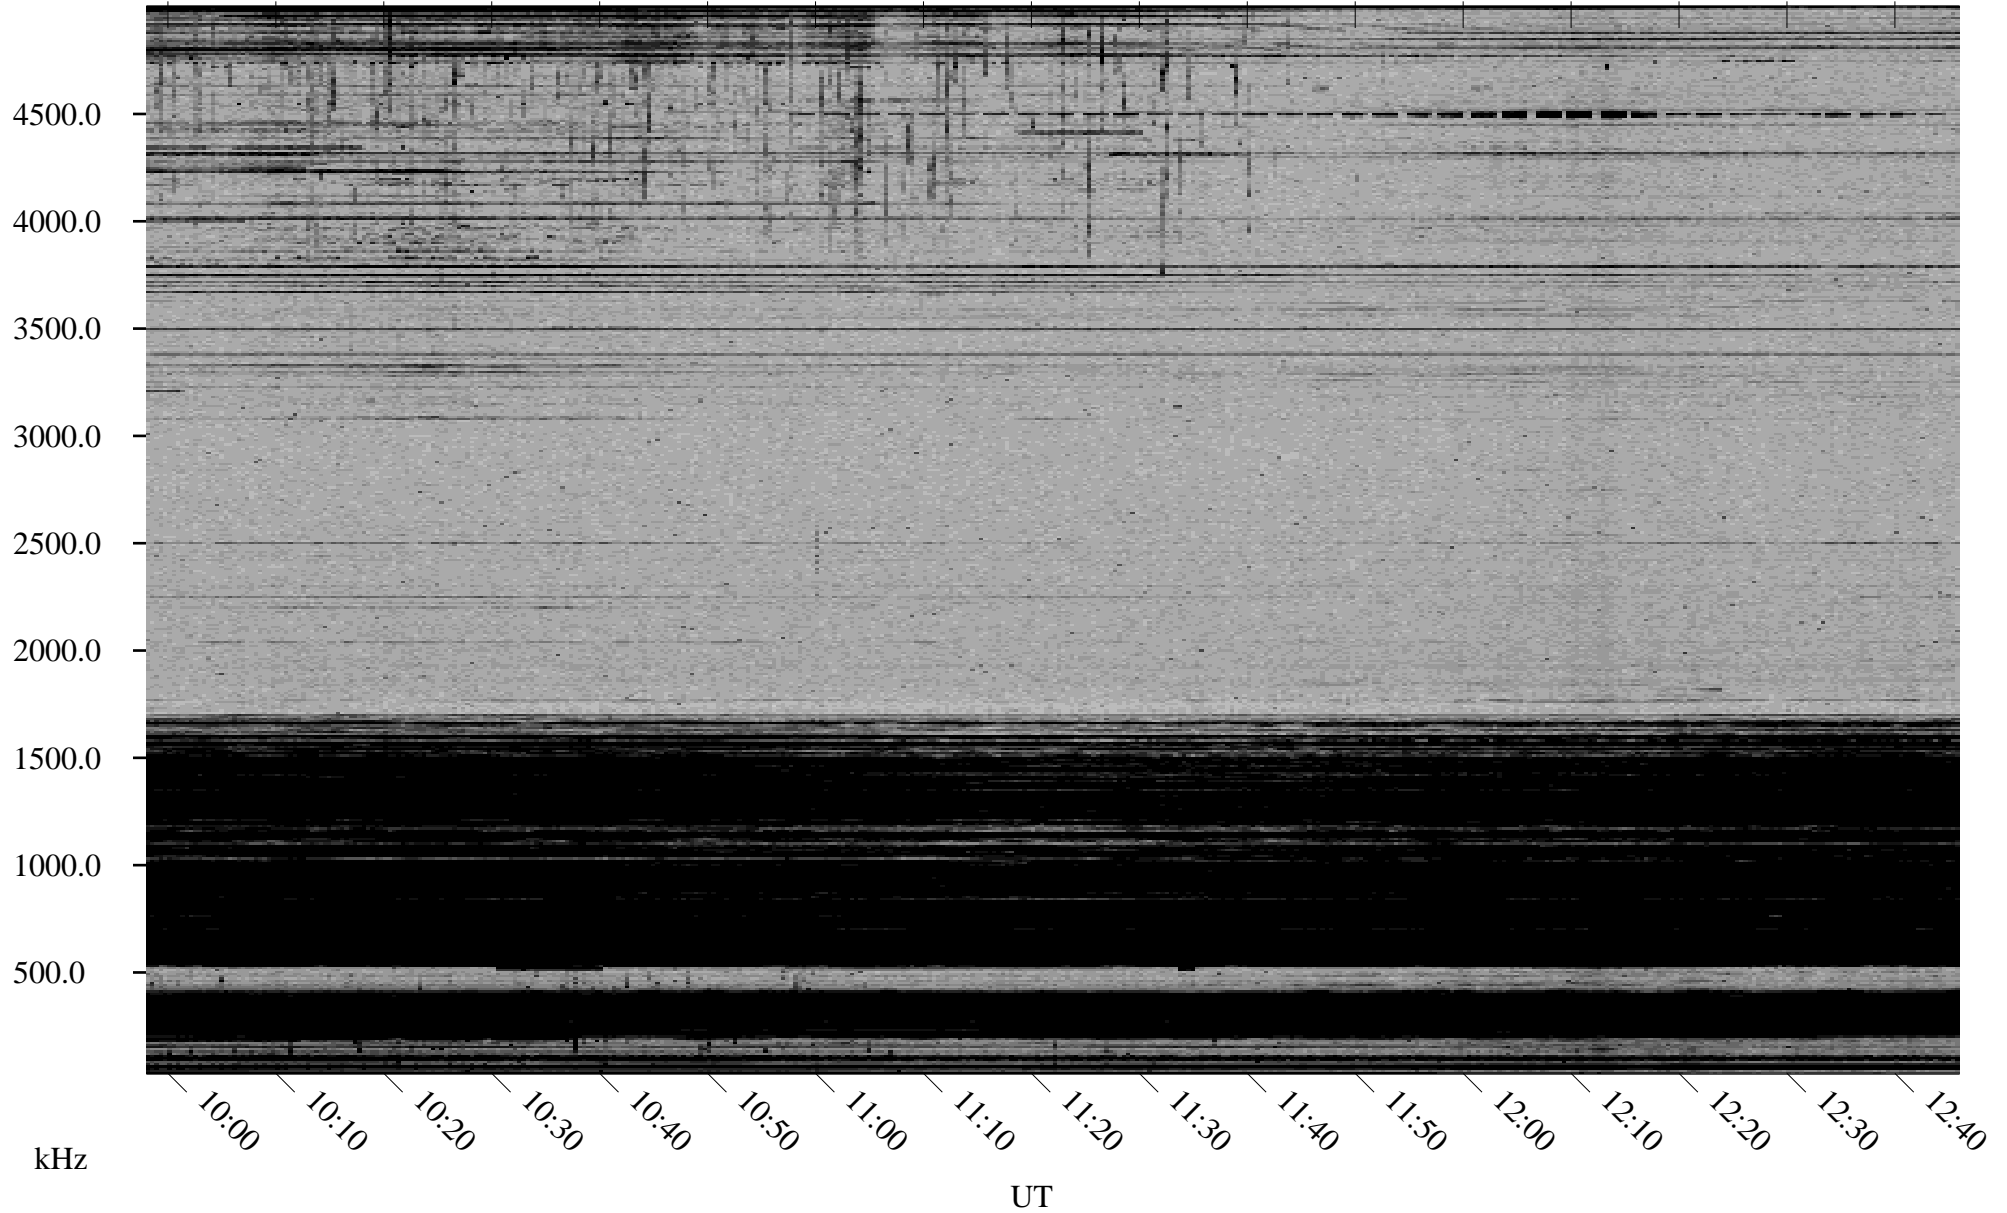

02/04/2002 Churchill, Manitoba

Linear Scale Black = 161 White = 15

ch020351.r00m max_12

Page 1

02/04/2002 Churchill, Manitoba

Linear Scale Black = 161 White = 15

ch020351.r00m max_12

Page 2

02/05/2002 Churchill, Manitoba

Linear Scale Black = 161 White = 15

ch020351.r00m max_12

Page 3

02/05/2002 Churchill, Manitoba

Linear Scale Black = 161 White = 15

ch020351.r00m max_12

Page 4

02/05/2002 Churchill, Manitoba

Linear Scale Black = 161 White = 15

ch020351.r00m max_12

Page 5

02/05/2002 Churchill, Manitoba

Linear Scale Black = 161 White = 15

ch020351.r00m max_12

Page 6

02/05/2002 Churchill, Manitoba

Linear Scale Black = 161 White = 15

ch020351.r00m max_12

Page 7

02/05/2002 Churchill, Manitoba

Linear Scale Black = 161 White = 15

ch020351.r00m max_12