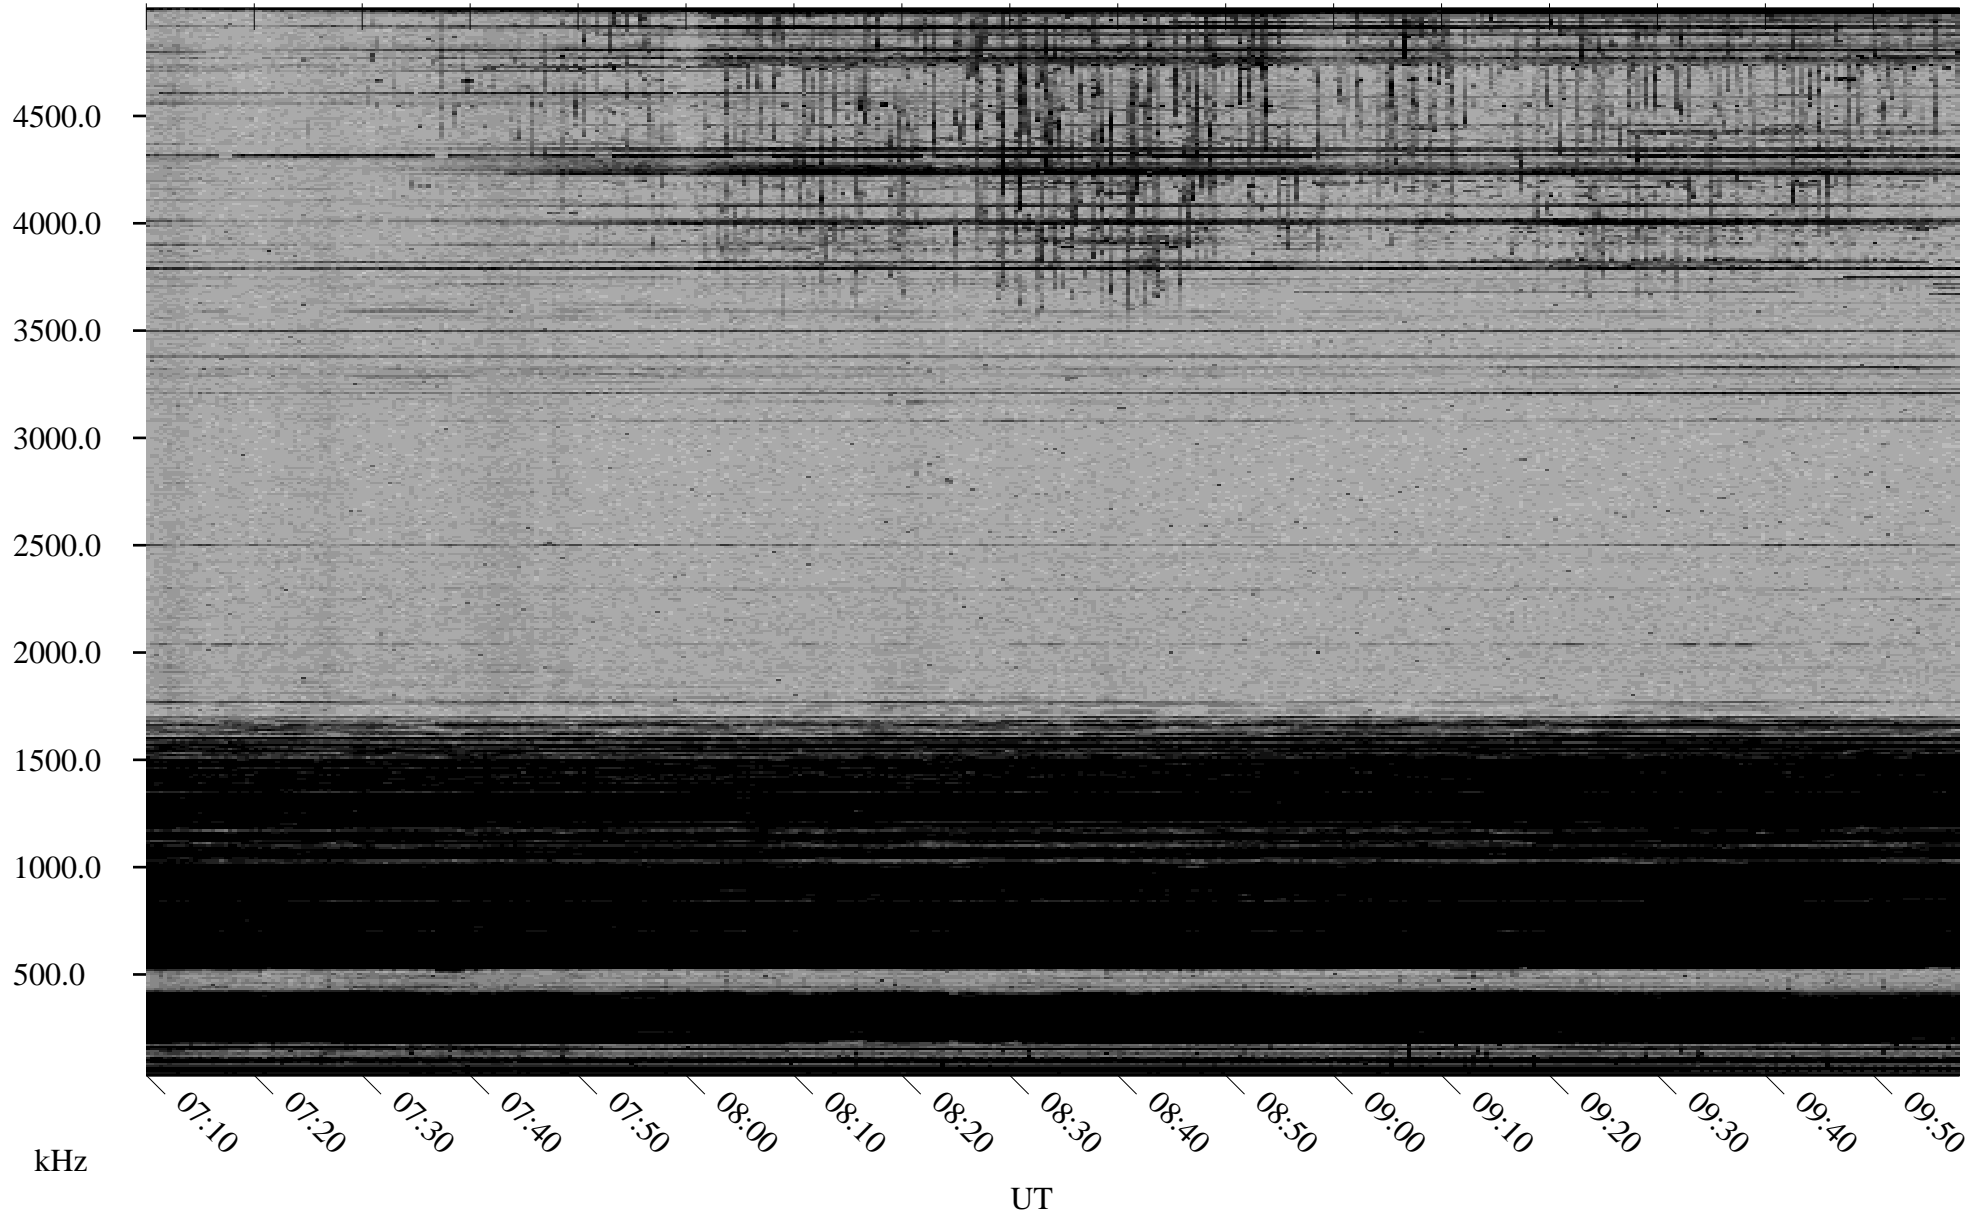

02/04/2002 Churchill, Manitoba

Linear Scale Black = 161 White = 15

ch020351.r00m max_12

Page 1

02/04/2002 Churchill, Manitoba

Linear Scale Black = 161 White = 15

ch020351.r00m max_12

Page 2

02/05/2002 Churchill, Manitoba

Linear Scale Black = 161 White = 15

ch020351.r00m max_12

Page 3

02/05/2002 Churchill, Manitoba

Linear Scale Black = 161 White = 15

ch020351.r00m max_12

Page 4

02/05/2002 Churchill, Manitoba

Linear Scale Black = 161 White = 15

ch020351.r00m max_12

Page 5

02/05/2002 Churchill, Manitoba

Linear Scale Black = 161 White = 15

ch020351.r00m max_12

Page 6

02/05/2002 Churchill, Manitoba

Linear Scale Black = 161 White = 15

ch020351.r00m max_12

Page 7

02/05/2002 Churchill, Manitoba

Linear Scale Black = 161 White = 15

ch020351.r00m max_12