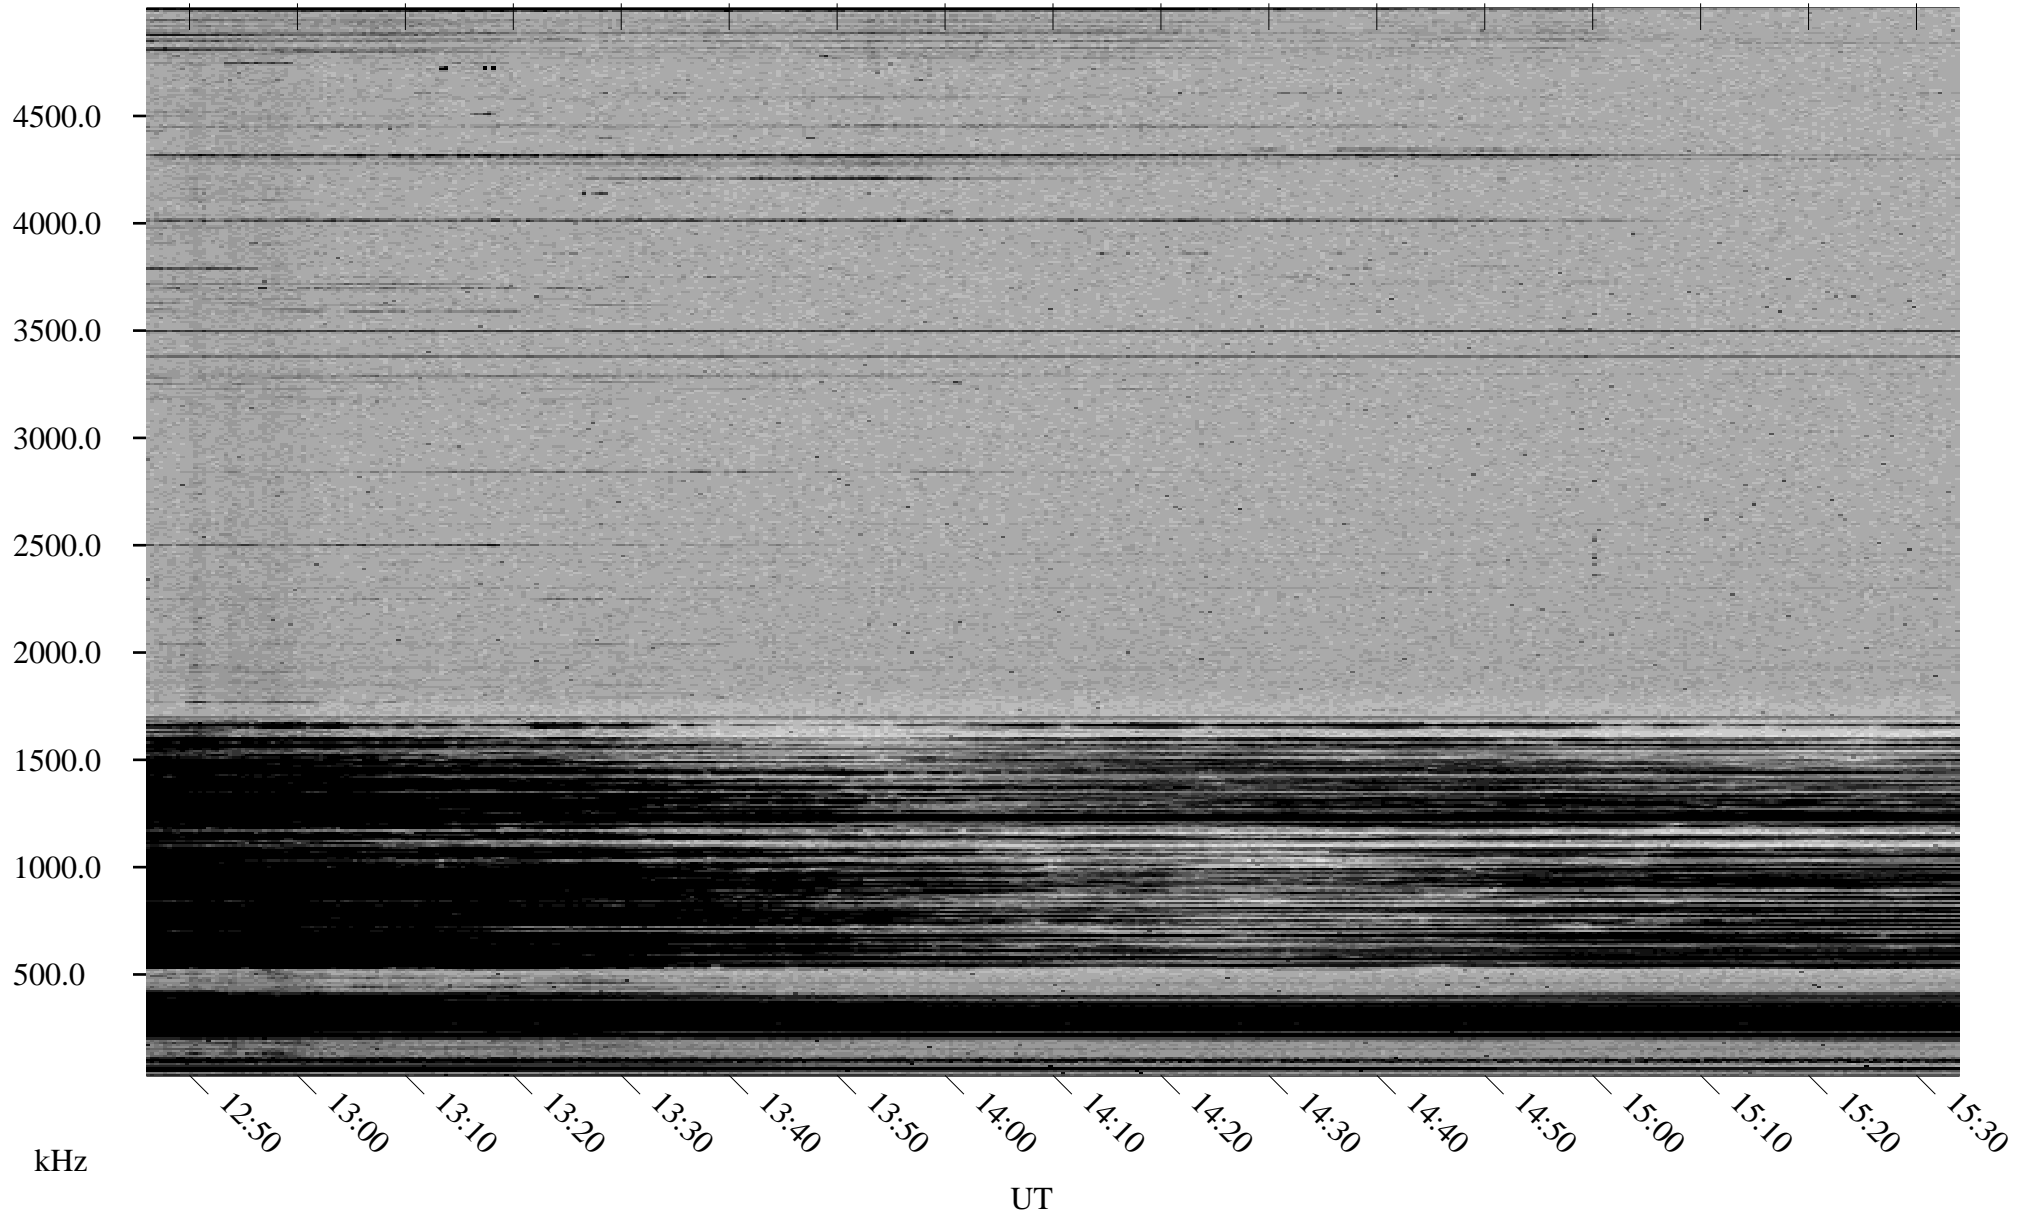

02/04/2002 Churchill, Manitoba

Linear Scale Black = 161 White = 15

ch020351.r00m max_12

Page 1

02/04/2002 Churchill, Manitoba

Linear Scale Black = 161 White = 15

ch020351.r00m max_12

Page 2

02/05/2002 Churchill, Manitoba

Linear Scale Black = 161 White = 15

ch020351.r00m max_12

Page 3

02/05/2002 Churchill, Manitoba

Linear Scale Black = 161 White = 15

ch020351.r00m max_12

Page 4

02/05/2002 Churchill, Manitoba

Linear Scale Black = 161 White = 15

ch020351.r00m max_12

Page 5

02/05/2002 Churchill, Manitoba

Linear Scale Black = 161 White = 15

ch020351.r00m max_12

Page 6

02/05/2002 Churchill, Manitoba

Linear Scale Black = 161 White = 15

ch020351.r00m max_12

Page 7

02/05/2002 Churchill, Manitoba

Linear Scale Black = 161 White = 15

ch020351.r00m max_12