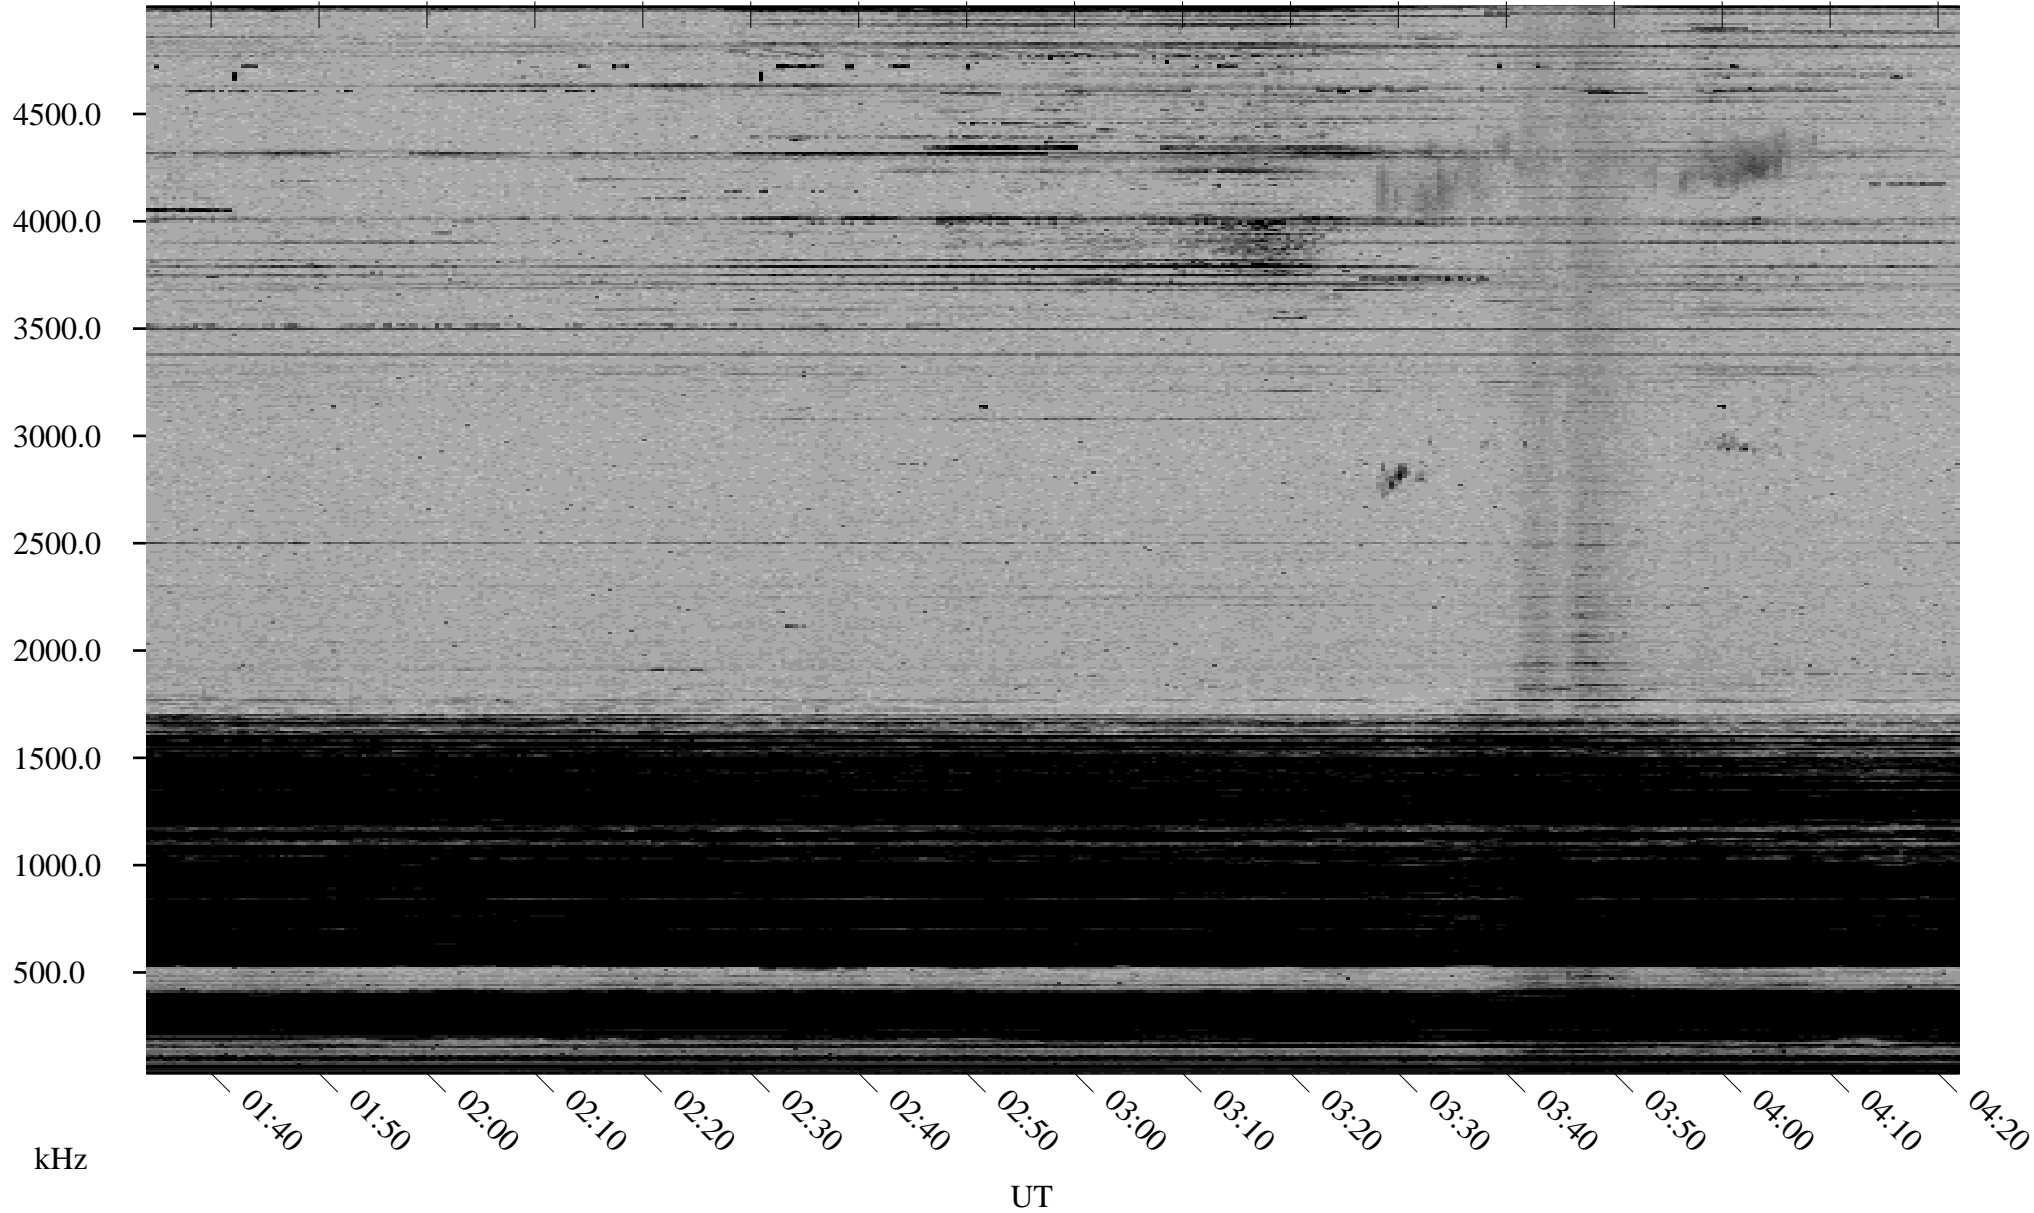

02/05/2002 Churchill, Manitoba

Linear Scale Black = 161 White = 15

ch02036l.r00m max_12

Page 1

02/05/2002 Churchill, Manitoba

Linear Scale Black = 161 White = 15

ch02036l.r00m max_12

Page 2

02/06/2002 Churchill, Manitoba

Linear Scale Black = 161 White = 15

ch02036l.r00m max_12

Page 3

02/06/2002 Churchill, Manitoba

Linear Scale Black = 161 White = 15

ch02036l.r00m max_12

Page 4

02/06/2002 Churchill, Manitoba

Linear Scale Black = 161 White = 15

ch02036l.r00m max_12

Page 5

02/06/2002 Churchill, Manitoba

Linear Scale Black = 161 White = 15

ch02036l.r00m max_12

Page 6

02/06/2002 Churchill, Manitoba

Linear Scale Black = 161 White = 15

ch02036l.r00m max_12

Page 7

02/06/2002 Churchill, Manitoba

Linear Scale Black = 161 White = 15

ch02036l.r00m max_12

Page 8