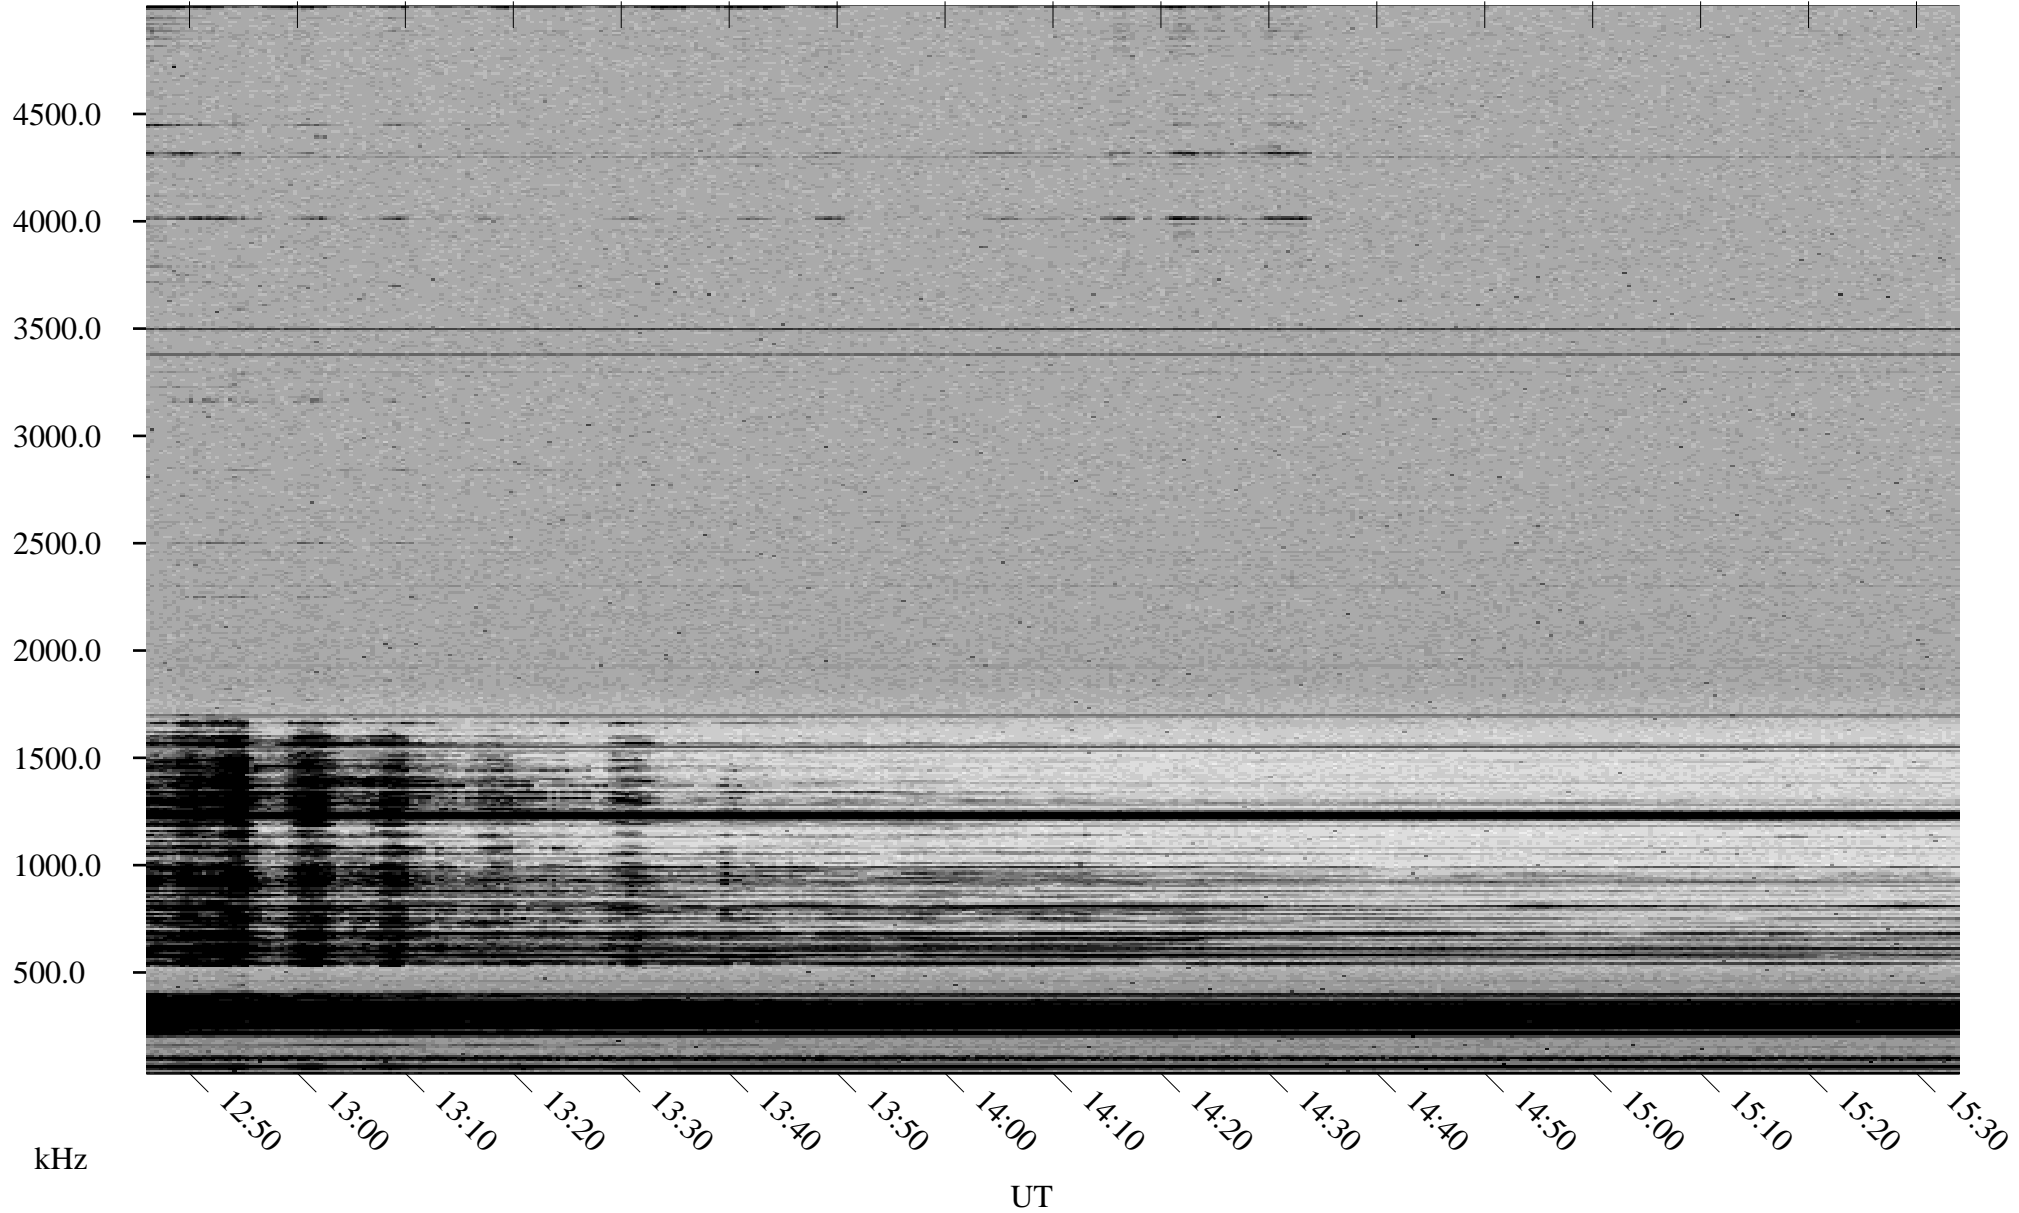

02/05/2002 Churchill, Manitoba

Linear Scale Black = 161 White = 15

ch02036l.r00m max_12

Page 1

02/05/2002 Churchill, Manitoba

Linear Scale Black = 161 White = 15

ch02036l.r00m max_12

Page 2

02/06/2002 Churchill, Manitoba

Linear Scale Black = 161 White = 15

ch02036l.r00m max_12

Page 3

02/06/2002 Churchill, Manitoba

Linear Scale Black = 161 White = 15

ch02036l.r00m max_12

Page 4

02/06/2002 Churchill, Manitoba

Linear Scale Black = 161 White = 15

ch02036l.r00m max_12

Page 5

02/06/2002 Churchill, Manitoba

Linear Scale Black = 161 White = 15

ch02036l.r00m max_12

Page 6

02/06/2002 Churchill, Manitoba

Linear Scale Black = 161 White = 15

ch02036l.r00m max_12

Page 7

02/06/2002 Churchill, Manitoba

Linear Scale Black = 161 White = 15

ch02036l.r00m max_12

Page 8