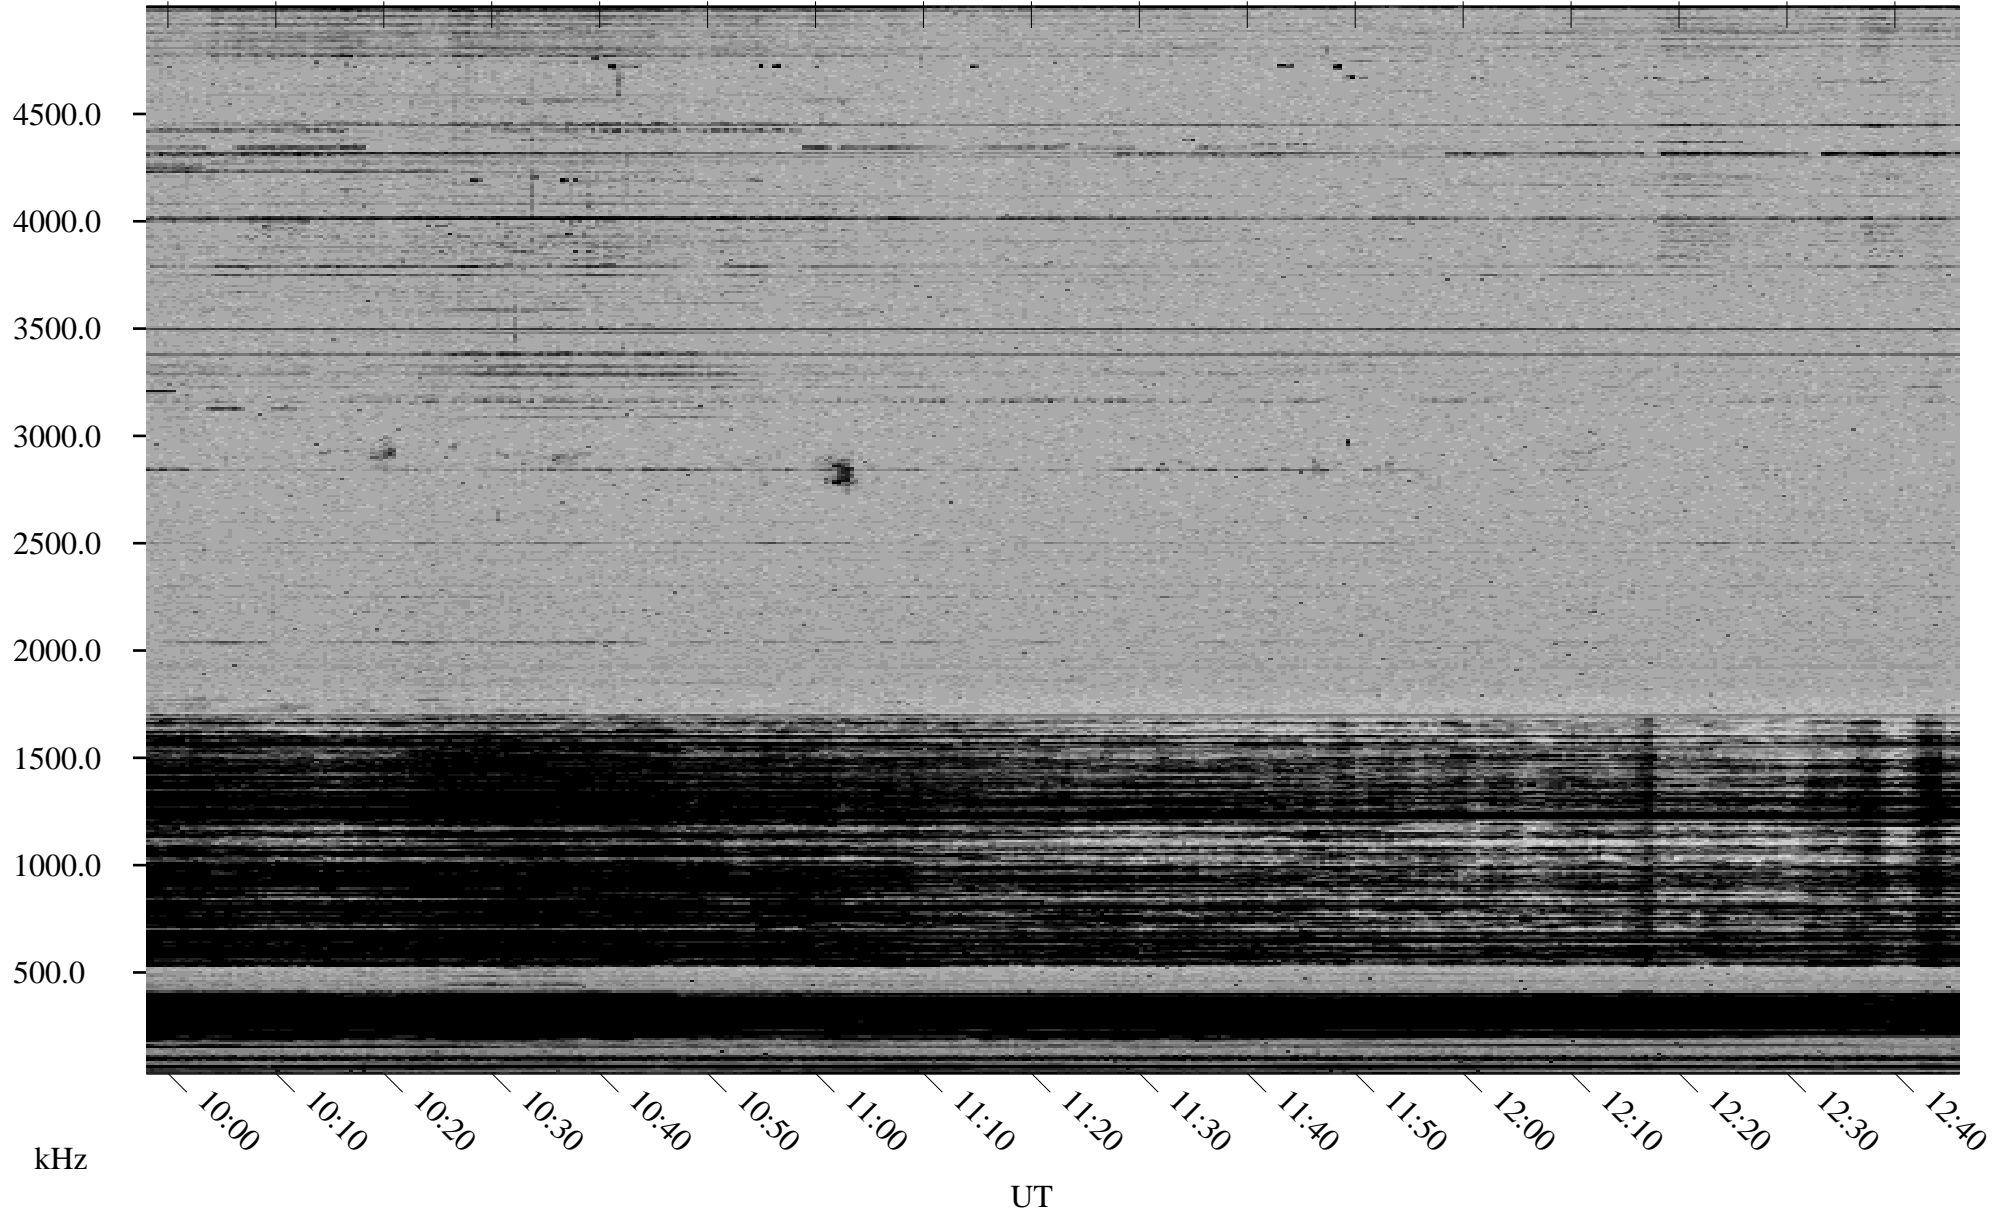

02/05/2002 Churchill, Manitoba

Linear Scale Black = 161 White = 15

ch02036l.r00m max_12

Page 1

02/05/2002 Churchill, Manitoba

Linear Scale Black = 161 White = 15

ch02036l.r00m max_12

Page 2

02/06/2002 Churchill, Manitoba

Linear Scale Black = 161 White = 15

ch02036l.r00m max_12

Page 3

02/06/2002 Churchill, Manitoba

Linear Scale Black = 161 White = 15

ch02036l.r00m max_12

Page 4

02/06/2002 Churchill, Manitoba

Linear Scale Black = 161 White = 15

ch02036l.r00m max_12

Page 5

02/06/2002 Churchill, Manitoba

Linear Scale Black = 161 White = 15

ch02036l.r00m max_12

Page 6

02/06/2002 Churchill, Manitoba

Linear Scale Black = 161 White = 15

ch02036l.r00m max_12

Page 7

02/06/2002 Churchill, Manitoba

Linear Scale Black = 161 White = 15

ch02036l.r00m max_12

Page 8