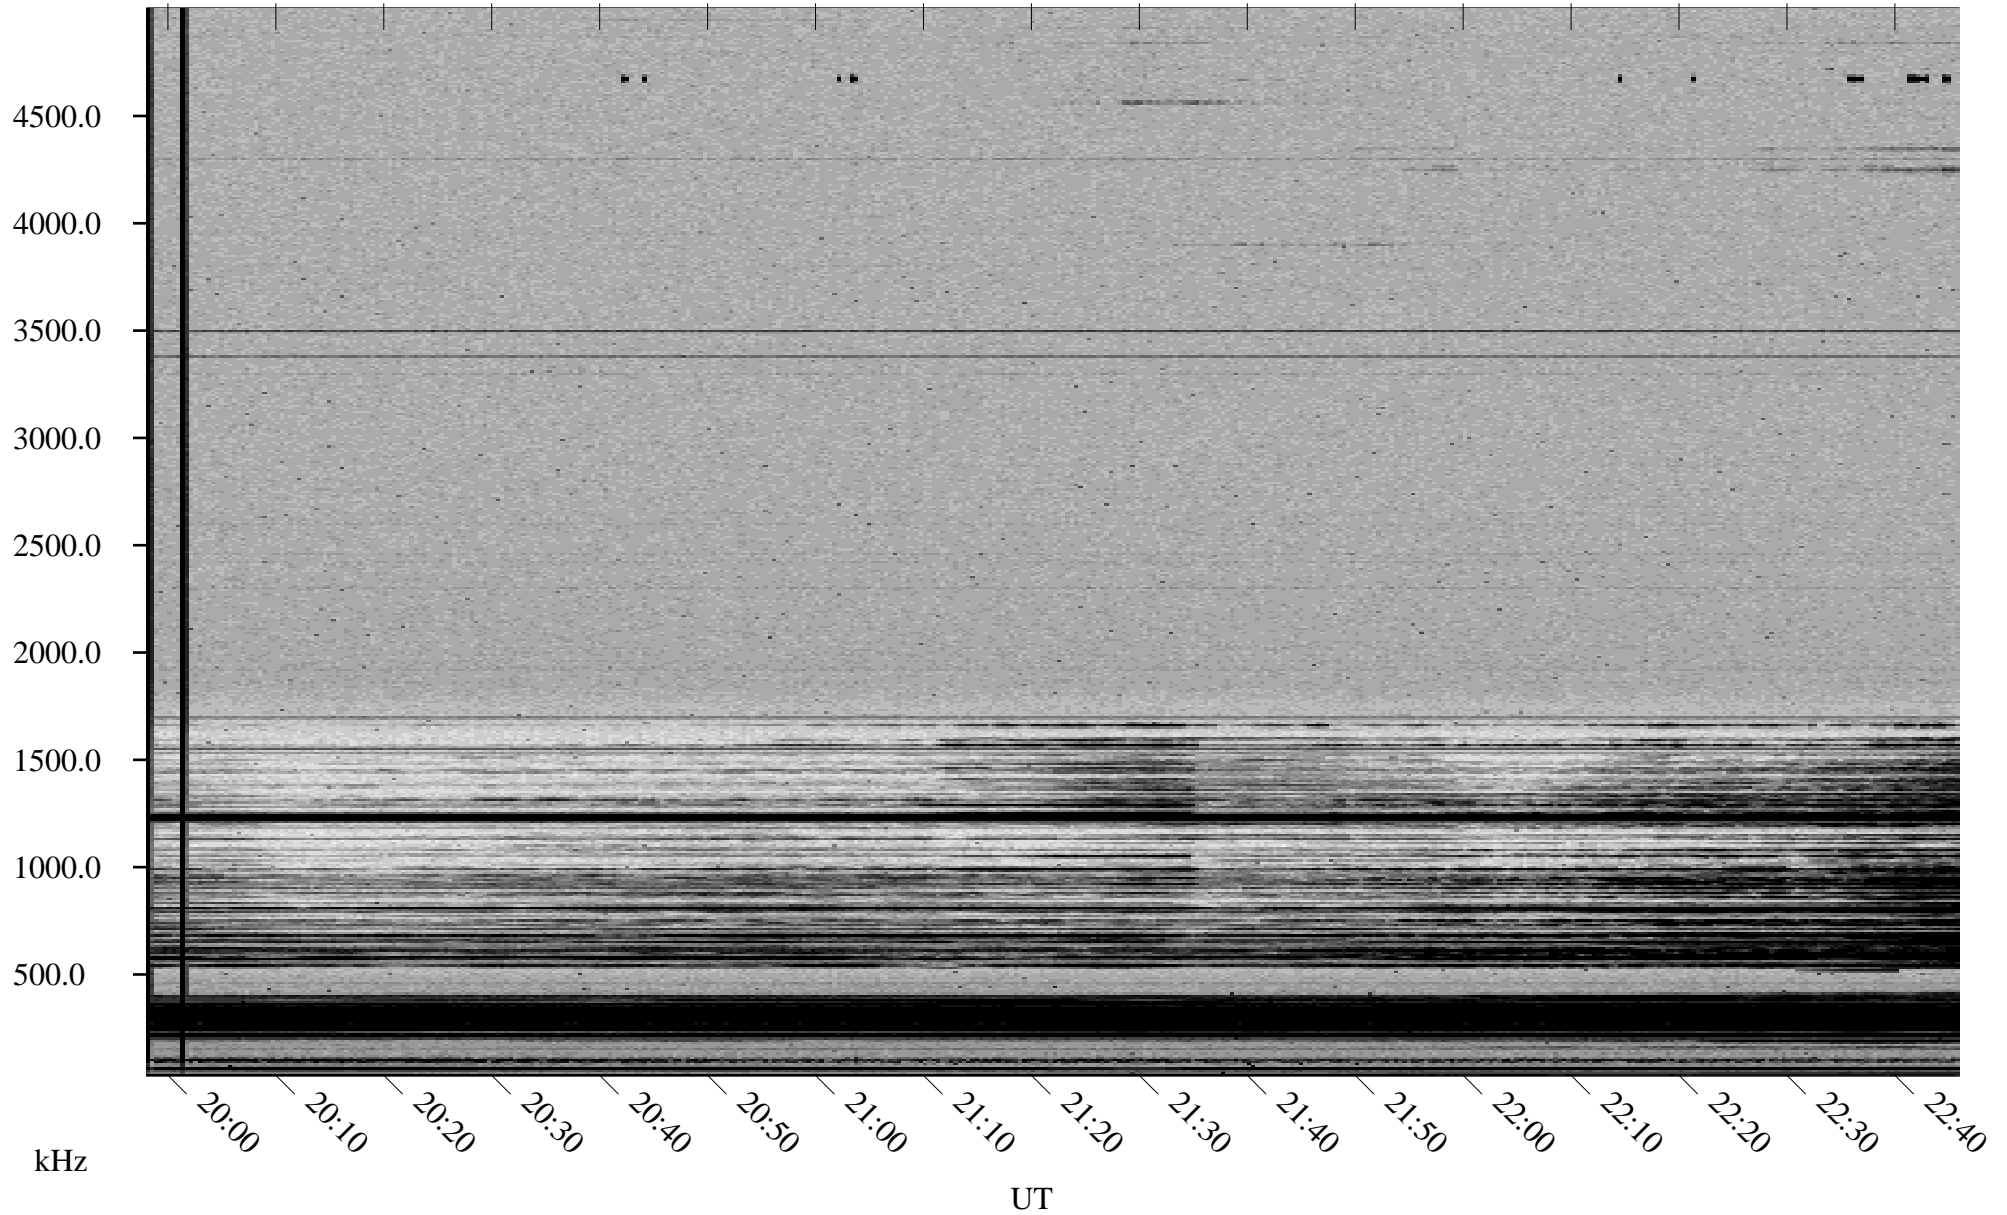

02/05/2002 Churchill, Manitoba

Linear Scale Black = 161 White = 15

ch02036l.r00m max_12

Page 1

02/05/2002 Churchill, Manitoba

Linear Scale Black = 161 White = 15

ch02036l.r00m max_12

Page 2

02/06/2002 Churchill, Manitoba

Linear Scale Black = 161 White = 15

ch02036l.r00m max_12

Page 3

02/06/2002 Churchill, Manitoba

Linear Scale Black = 161 White = 15

ch02036l.r00m max_12

Page 4

02/06/2002 Churchill, Manitoba

Linear Scale Black = 161 White = 15

ch02036l.r00m max_12

Page 5

02/06/2002 Churchill, Manitoba

Linear Scale Black = 161 White = 15

ch02036l.r00m max_12

Page 6

02/06/2002 Churchill, Manitoba

Linear Scale Black = 161 White = 15

ch02036l.r00m max_12

Page 7

02/06/2002 Churchill, Manitoba

Linear Scale Black = 161 White = 15

ch02036l.r00m max_12

Page 8