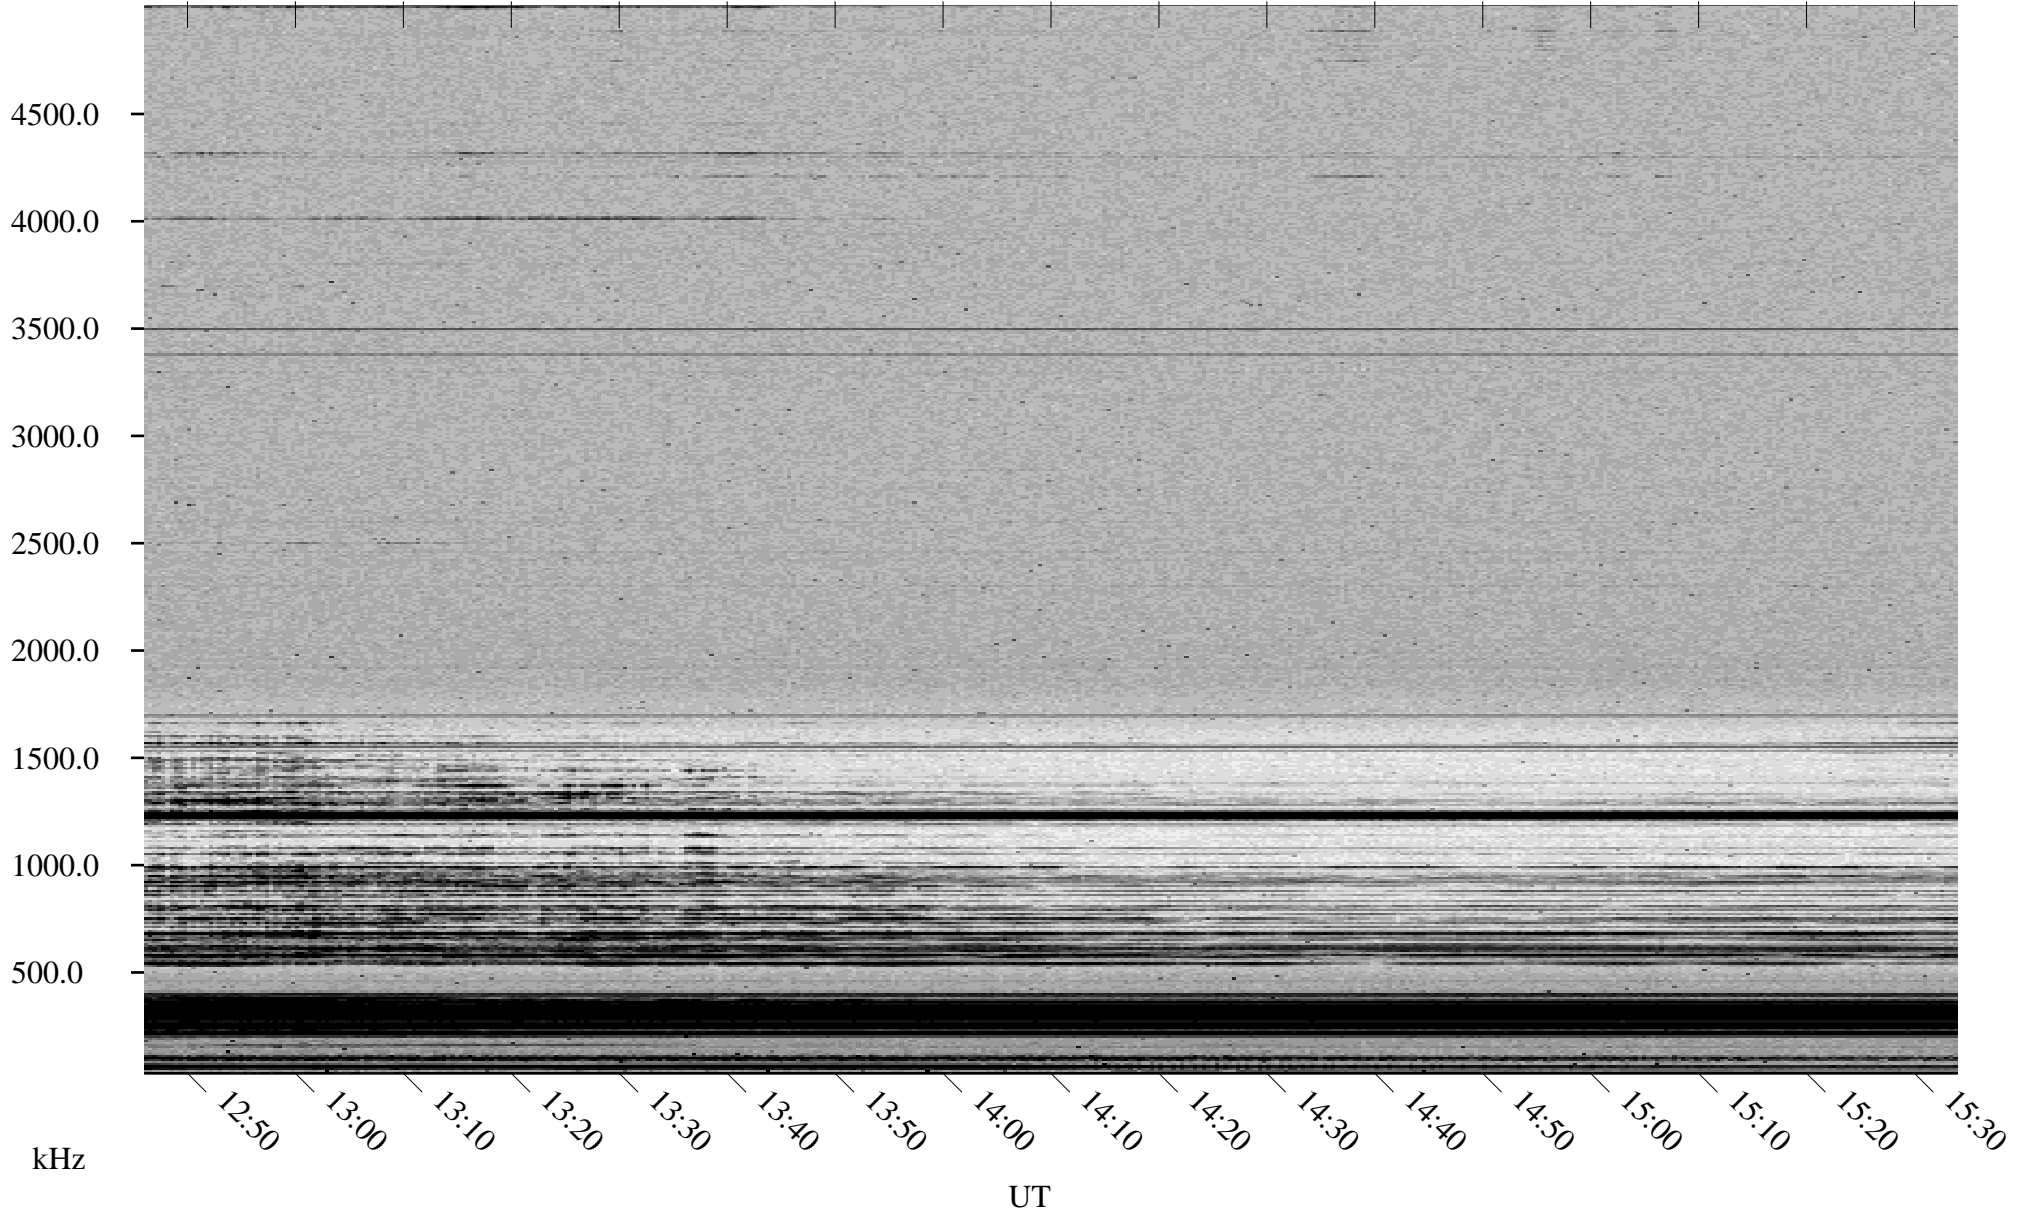

02/07/2002 Churchill, Manitoba

Linear Scale Black = 161 White = 15

ch020371.r00m max_12

Page 3

02/07/2002 Churchill, Manitoba

Linear Scale Black = 161 White = 15

ch02037l.r00m max_12

Page 4

02/07/2002 Churchill, Manitoba

Linear Scale Black = 161 White = 15

ch02037l.r00m max_12

Page 5

02/07/2002 Churchill, Manitoba

Linear Scale Black = 161 White = 15

ch02037l.r00m max_12

Page 6

02/07/2002 Churchill, Manitoba

Linear Scale Black = 161 White = 15

ch02037l.r00m max_12

Page 7

02/07/2002 Churchill, Manitoba

Linear Scale Black = 161 White = 15

ch02037l.r00m max_12

Page 8