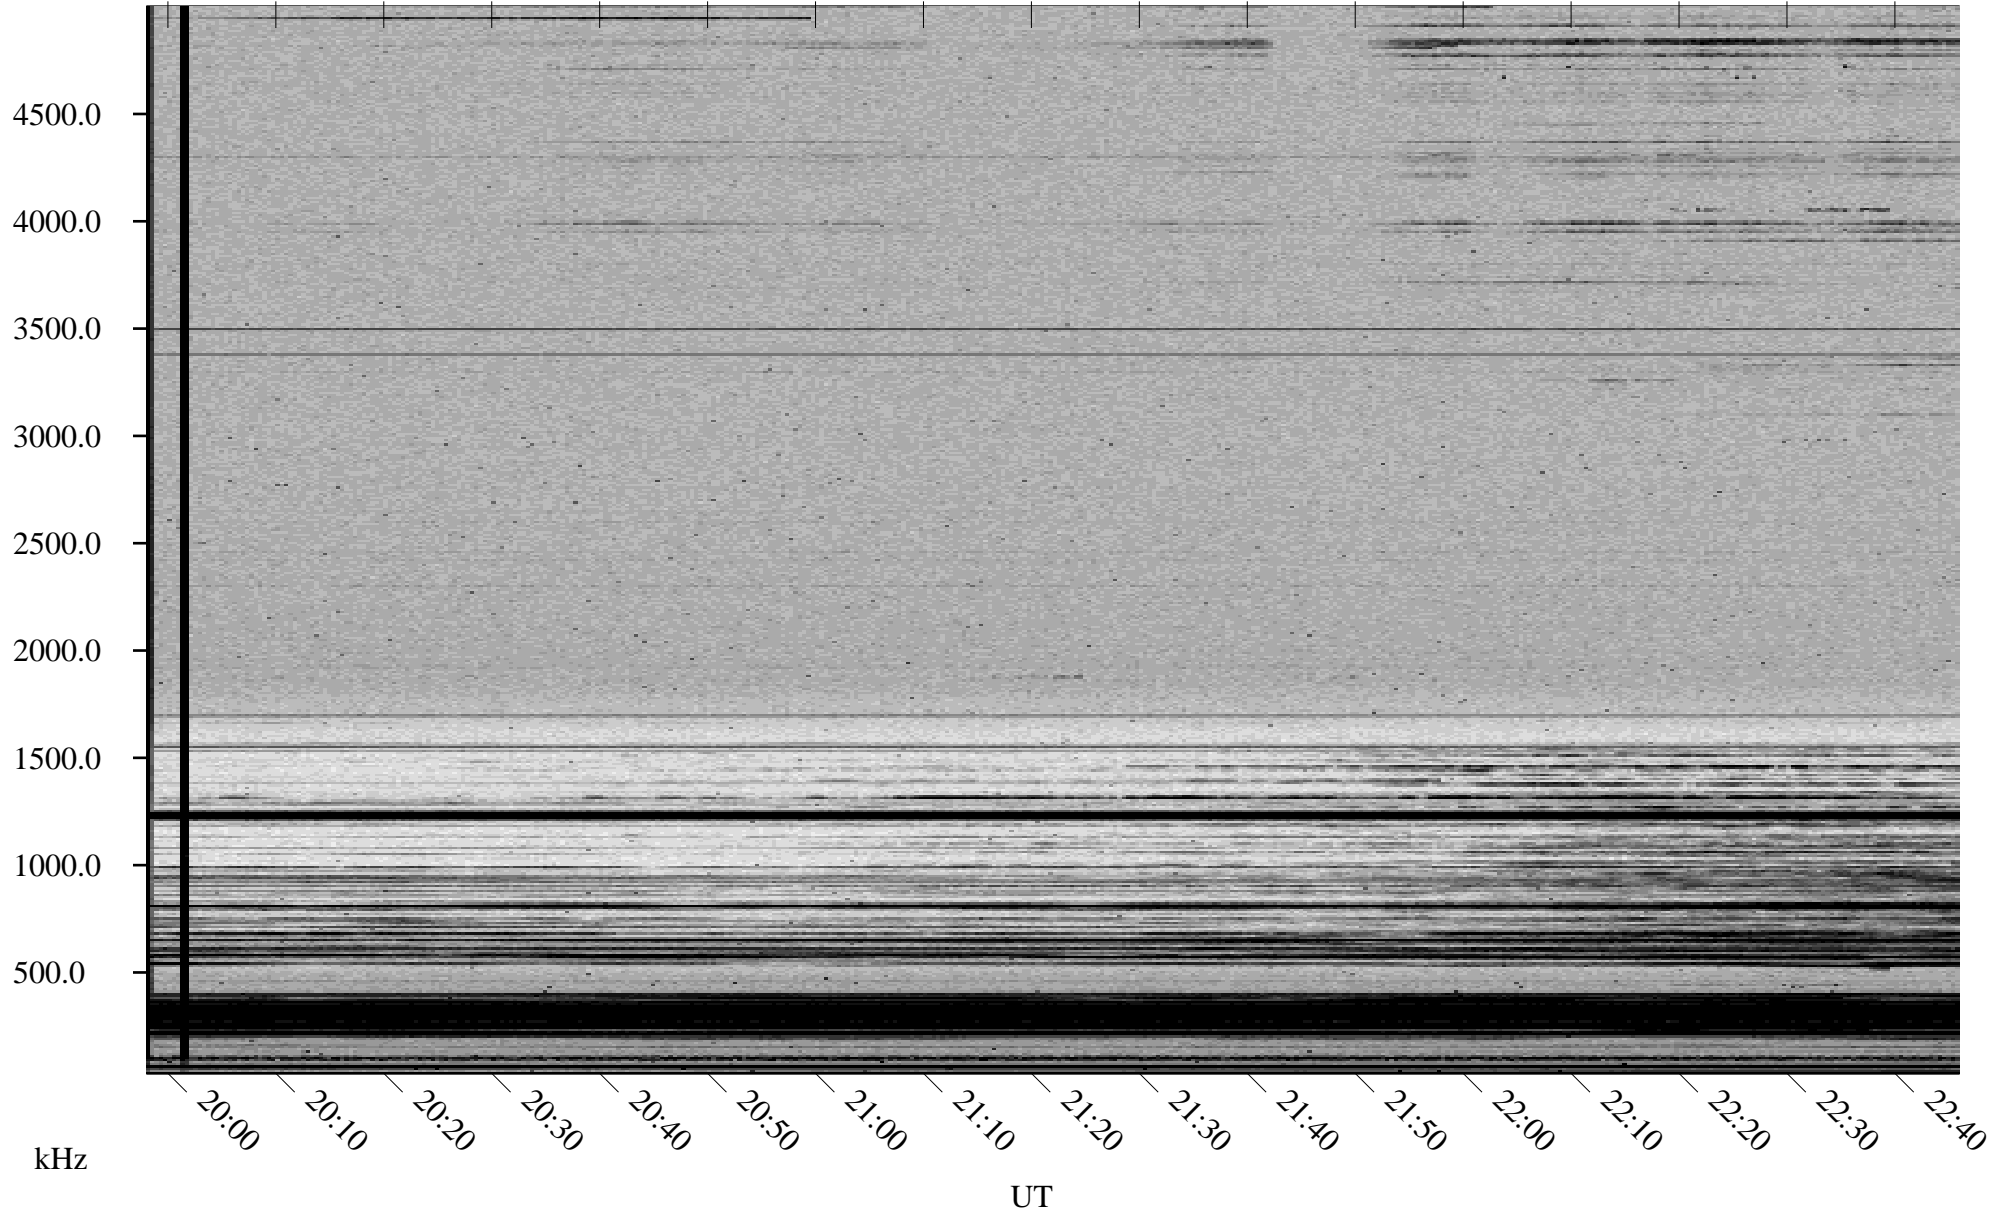

02/06/2002 Churchill, Manitoba

Linear Scale Black = 161 White = 15

ch02037l.r00m max_12

Page 1

02/06/2002 Churchill, Manitoba

Linear Scale Black = 161 White = 15

ch02037l.r00m max_12

Page 2

02/07/2002 Churchill, Manitoba

Linear Scale Black = 161 White = 15

ch020371.r00m max_12

Page 3

02/07/2002 Churchill, Manitoba

Linear Scale Black = 161 White = 15

ch02037l.r00m max_12

Page 4

02/07/2002 Churchill, Manitoba

Linear Scale Black = 161 White = 15

ch02037l.r00m max_12

Page 5

02/07/2002 Churchill, Manitoba

Linear Scale Black = 161 White = 15

ch02037l.r00m max_12

Page 6

02/07/2002 Churchill, Manitoba

Linear Scale Black = 161 White = 15

ch02037l.r00m max_12

Page 7

02/07/2002 Churchill, Manitoba

Linear Scale Black = 161 White = 15

ch02037l.r00m max_12

Page 8