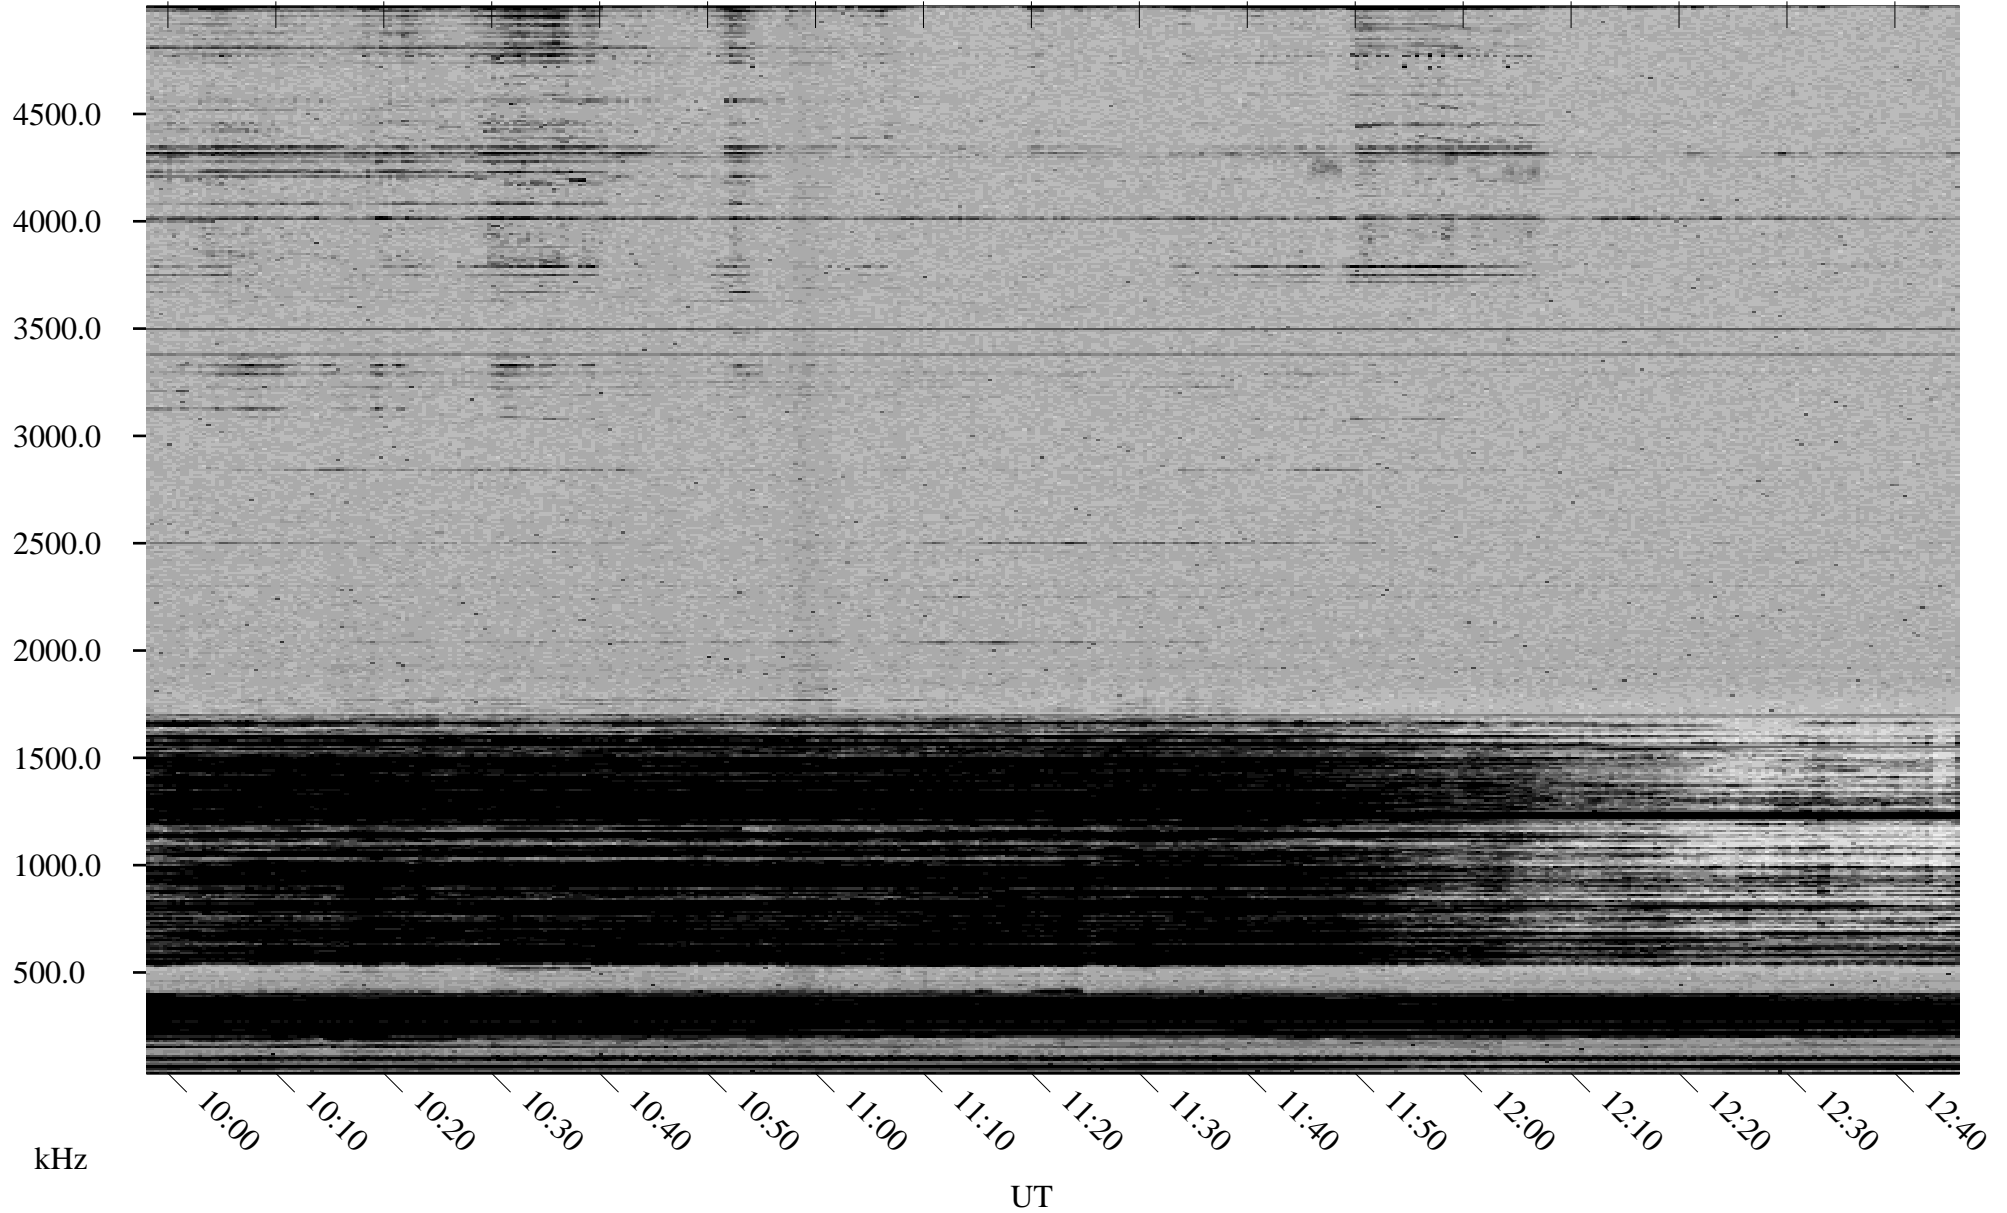

02/06/2002 Churchill, Manitoba

Linear Scale Black = 161 White = 15

ch02037l.r00m max_12

Page 1

02/06/2002 Churchill, Manitoba

Linear Scale Black = 161 White = 15

ch02037l.r00m max_12

Page 2

02/07/2002 Churchill, Manitoba

Linear Scale Black = 161 White = 15

ch020371.r00m max_12

Page 3

02/07/2002 Churchill, Manitoba

Linear Scale Black = 161 White = 15

ch02037l.r00m max_12

Page 4

02/07/2002 Churchill, Manitoba

Linear Scale Black = 161 White = 15

ch02037l.r00m max_12

Page 5

02/07/2002 Churchill, Manitoba

Linear Scale Black = 161 White = 15

ch02037l.r00m max_12

Page 6

02/07/2002 Churchill, Manitoba

Linear Scale Black = 161 White = 15

ch02037l.r00m max_12

Page 7

02/07/2002 Churchill, Manitoba

Linear Scale Black = 161 White = 15

ch02037l.r00m max_12

Page 8