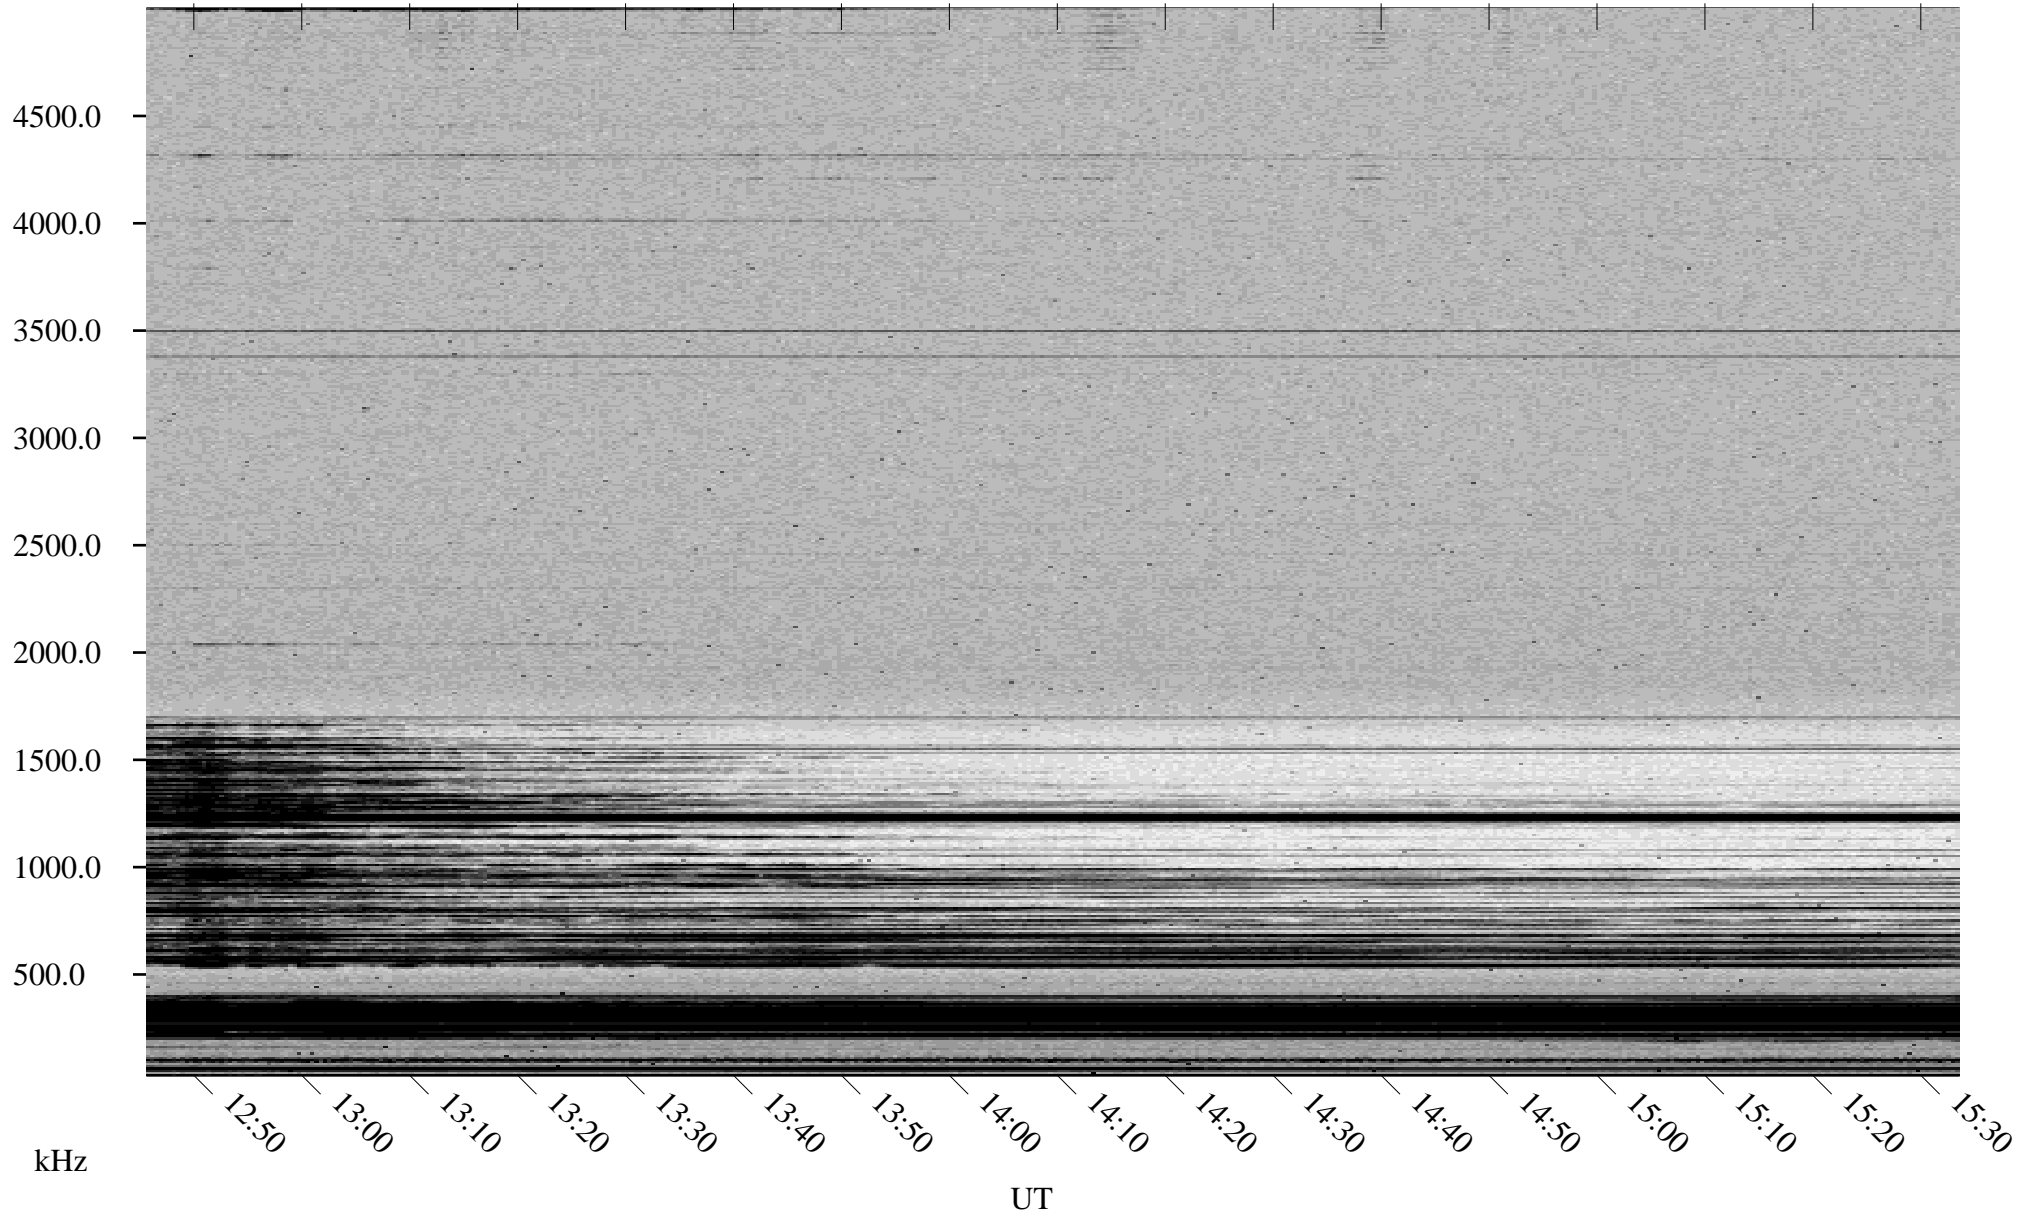

02/08/2002 Churchill, Manitoba

Linear Scale Black = 161 White = 15

ch02039l.r00m max_12

Page 1

02/08/2002 Churchill, Manitoba

Linear Scale Black = 161 White = 15

ch02039l.r00m max_12

Page 2

02/09/2002 Churchill, Manitoba

Linear Scale Black = 161 White = 15

ch02039l.r00m max_12

Page 3

02/09/2002 Churchill, Manitoba

Linear Scale Black = 161 White = 15

ch02039l.r00m max_12

Page 4

02/09/2002 Churchill, Manitoba

Linear Scale Black = 161 White = 15

ch02039l.r00m max_12

Page 5

02/09/2002 Churchill, Manitoba

Linear Scale Black = 161 White = 15

ch02039l.r00m max_12

Page 6

02/09/2002 Churchill, Manitoba

Linear Scale Black = 161 White = 15

ch02039l.r00m max_12

Page 7

02/09/2002 Churchill, Manitoba

Linear Scale Black = 161 White = 15

ch02039l.r00m max_12

Page 8