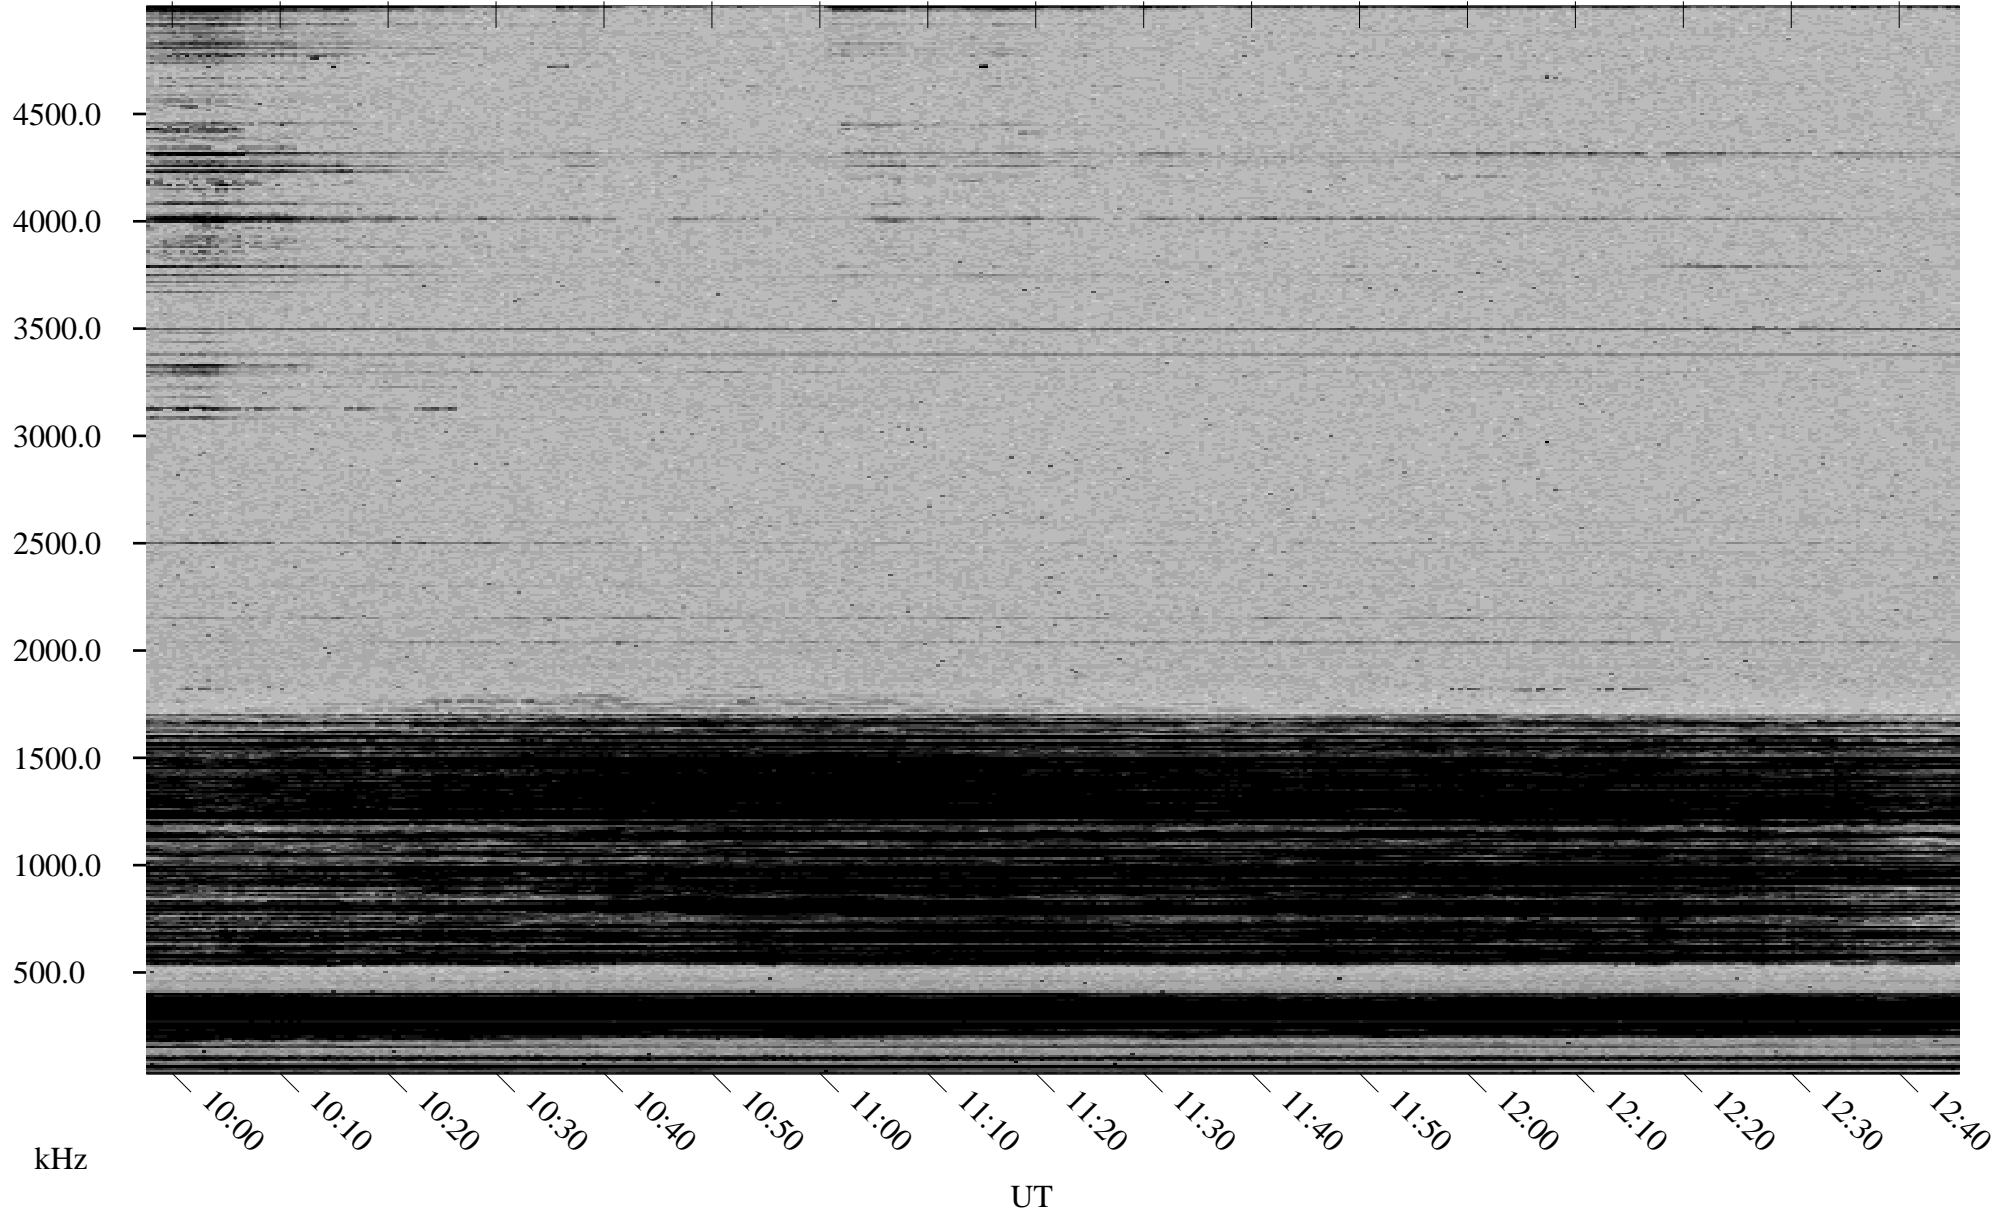

02/08/2002 Churchill, Manitoba

Linear Scale Black = 161 White = 15

ch02039l.r00m max_12

Page 1

02/08/2002 Churchill, Manitoba

Linear Scale Black = 161 White = 15

ch02039l.r00m max_12

Page 2

02/09/2002 Churchill, Manitoba

Linear Scale Black = 161 White = 15

ch02039l.r00m max_12

Page 3

02/09/2002 Churchill, Manitoba

Linear Scale Black = 161 White = 15

ch02039l.r00m max_12

Page 4

02/09/2002 Churchill, Manitoba

Linear Scale Black = 161 White = 15

ch02039l.r00m max_12

Page 5

02/09/2002 Churchill, Manitoba

Linear Scale Black = 161 White = 15

ch02039l.r00m max_12

Page 6

02/09/2002 Churchill, Manitoba

Linear Scale Black = 161 White = 15

ch02039l.r00m max_12

Page 7

02/09/2002 Churchill, Manitoba

Linear Scale Black = 161 White = 15

ch02039l.r00m max_12

Page 8