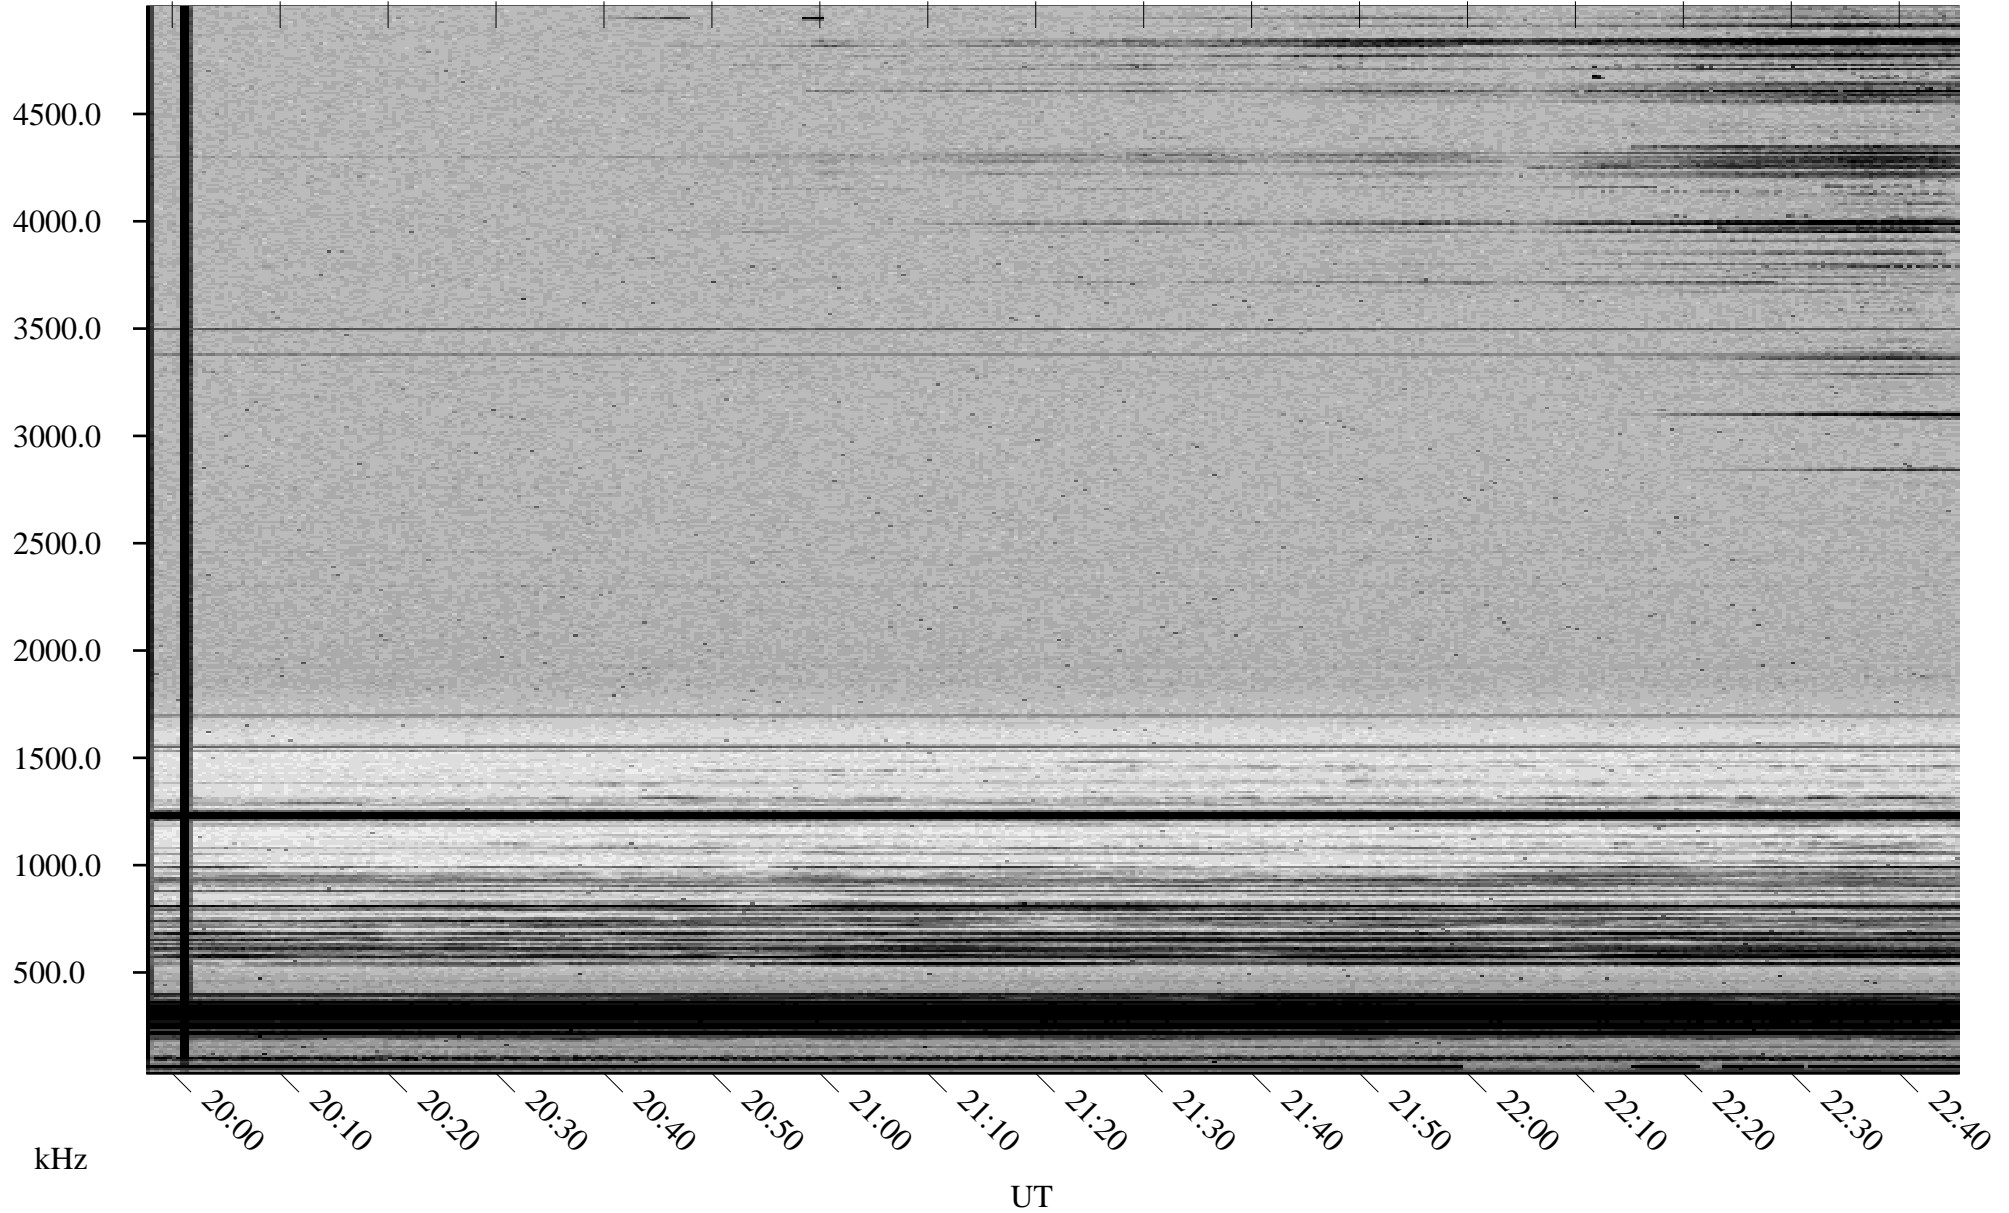

02/08/2002 Churchill, Manitoba

Linear Scale Black = 161 White = 15

ch02039l.r00m max_12

Page 1

02/08/2002 Churchill, Manitoba

Linear Scale Black = 161 White = 15

ch02039l.r00m max_12

Page 2

02/09/2002 Churchill, Manitoba

Linear Scale Black = 161 White = 15

ch02039l.r00m max_12

Page 3

02/09/2002 Churchill, Manitoba

Linear Scale Black = 161 White = 15

ch02039l.r00m max_12

Page 4

02/09/2002 Churchill, Manitoba

Linear Scale Black = 161 White = 15

ch02039l.r00m max_12

Page 5

02/09/2002 Churchill, Manitoba

Linear Scale Black = 161 White = 15

ch02039l.r00m max_12

Page 6

02/09/2002 Churchill, Manitoba

Linear Scale Black = 161 White = 15

ch02039l.r00m max_12

Page 7

02/09/2002 Churchill, Manitoba

Linear Scale Black = 161 White = 15

ch02039l.r00m max_12

Page 8