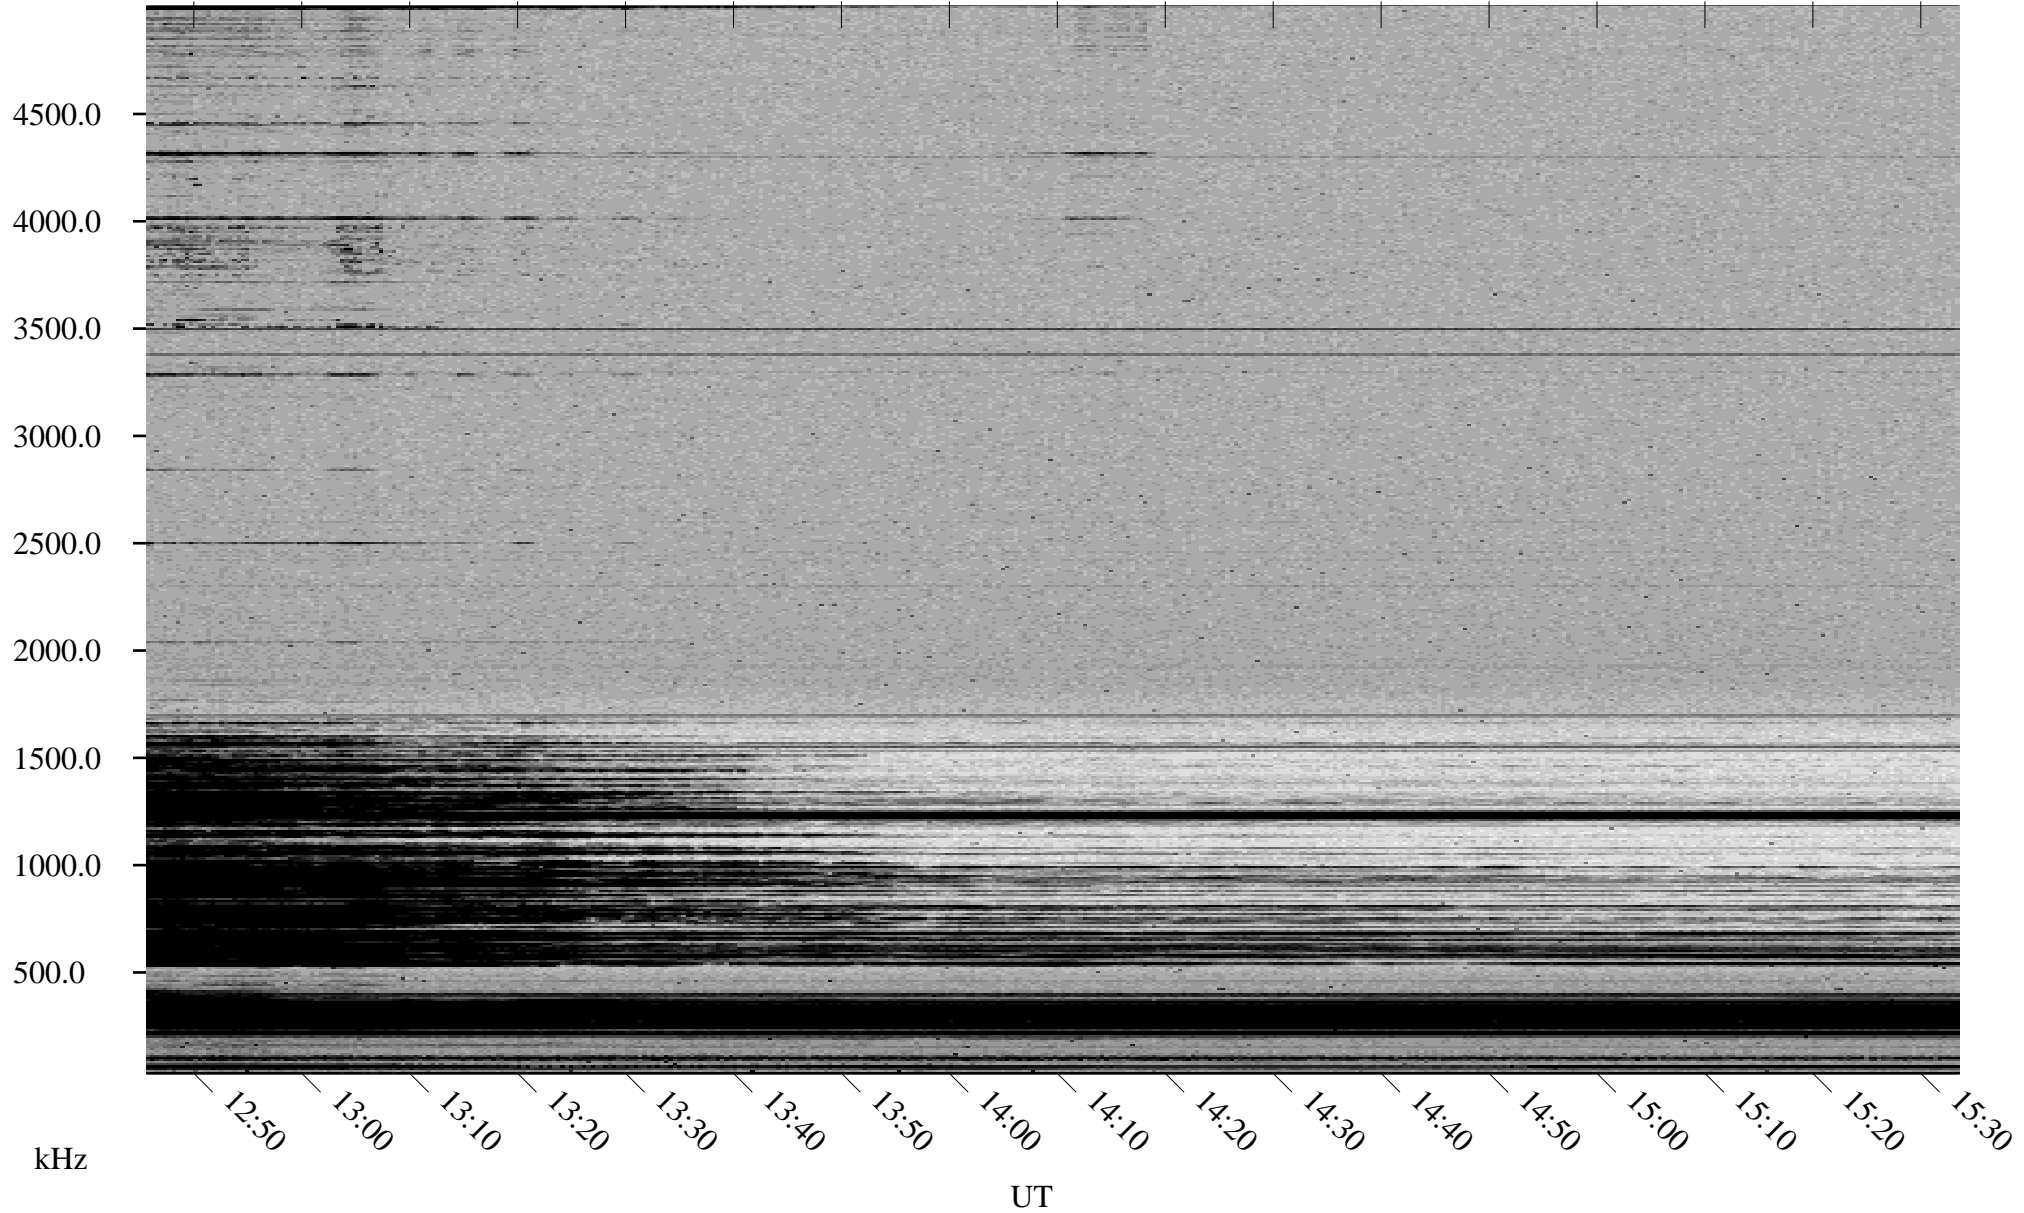

02/09/2002 Churchill, Manitoba

Linear Scale Black = 161 White = 15

ch02040l.r00m max_12

Page 1

02/09/2002 Churchill, Manitoba

Linear Scale Black = 161 White = 15

ch02040l.r00m max_12

Page 2

02/10/2002 Churchill, Manitoba

Linear Scale Black = 161 White = 15

ch020401.r00m max_12

Page 3

02/10/2002 Churchill, Manitoba

Linear Scale Black = 161 White = 15

ch02040l.r00m max_12

02/10/2002 Churchill, Manitoba

Linear Scale Black = 161 White = 15

ch02040l.r00m max_12

Page 5

02/10/2002 Churchill, Manitoba

Linear Scale Black = 161 White = 15

ch02040l.r00m max_12

Page 6

02/10/2002 Churchill, Manitoba

Linear Scale Black = 161 White = 15

ch02040l.r00m max_12

Page 7

02/10/2002 Churchill, Manitoba

Linear Scale Black = 161 White = 15

ch02040l.r00m max_12