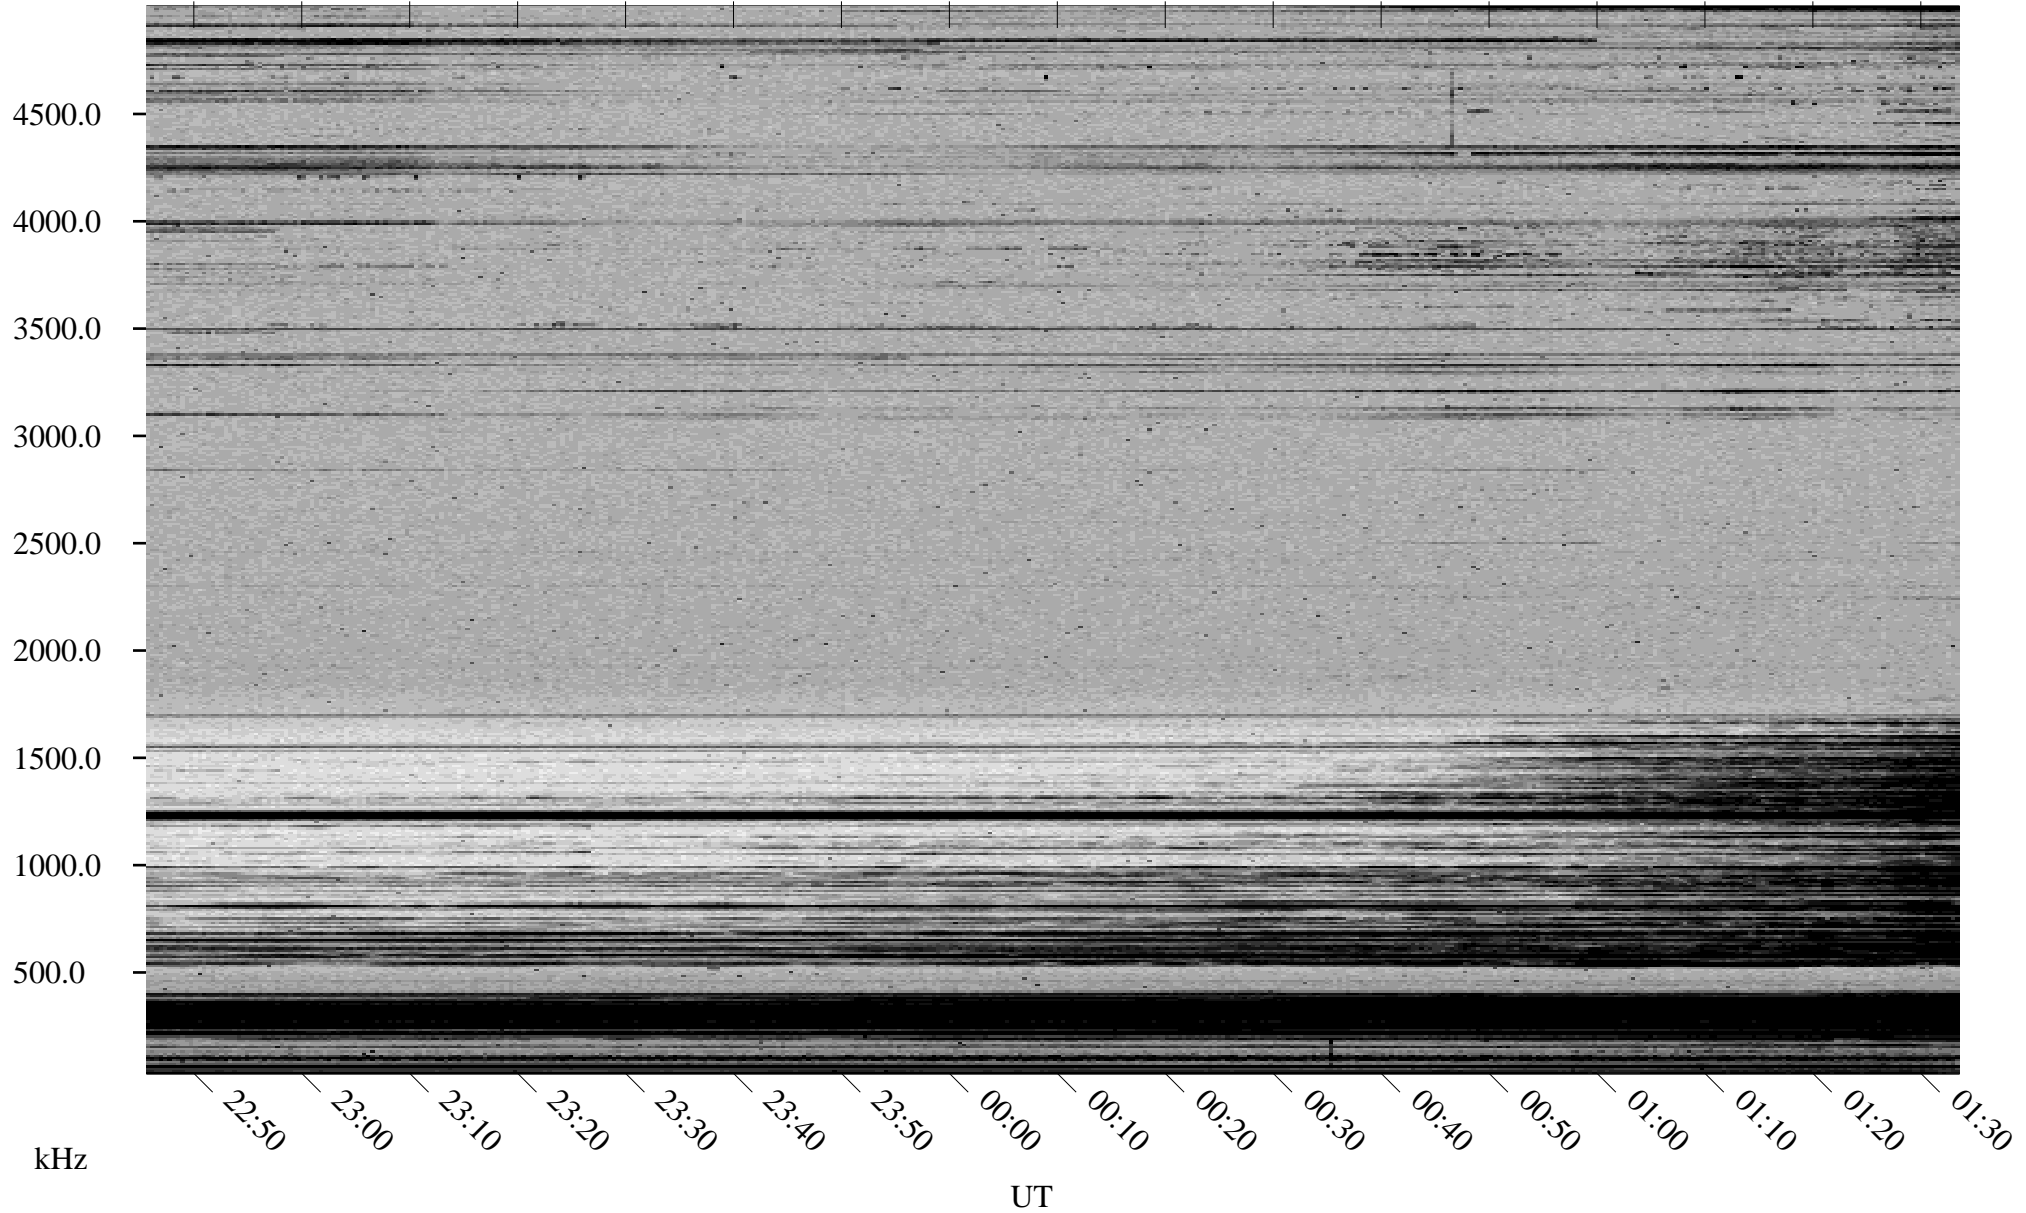

02/09/2002 Churchill, Manitoba

Linear Scale Black = 161 White = 15

ch02040l.r00m max_12

Page 1

02/09/2002 Churchill, Manitoba

Linear Scale Black = 161 White = 15

ch02040l.r00m max_12

Page 2

02/10/2002 Churchill, Manitoba

Linear Scale Black = 161 White = 15

ch020401.r00m max_12

Page 3

02/10/2002 Churchill, Manitoba

Linear Scale Black = 161 White = 15

ch02040l.r00m max_12

02/10/2002 Churchill, Manitoba

Linear Scale Black = 161 White = 15

ch02040l.r00m max_12

Page 5

02/10/2002 Churchill, Manitoba

Linear Scale Black = 161 White = 15

ch02040l.r00m max_12

Page 6

02/10/2002 Churchill, Manitoba

Linear Scale Black = 161 White = 15

ch02040l.r00m max_12

Page 7

02/10/2002 Churchill, Manitoba

Linear Scale Black = 161 White = 15

ch02040l.r00m max_12