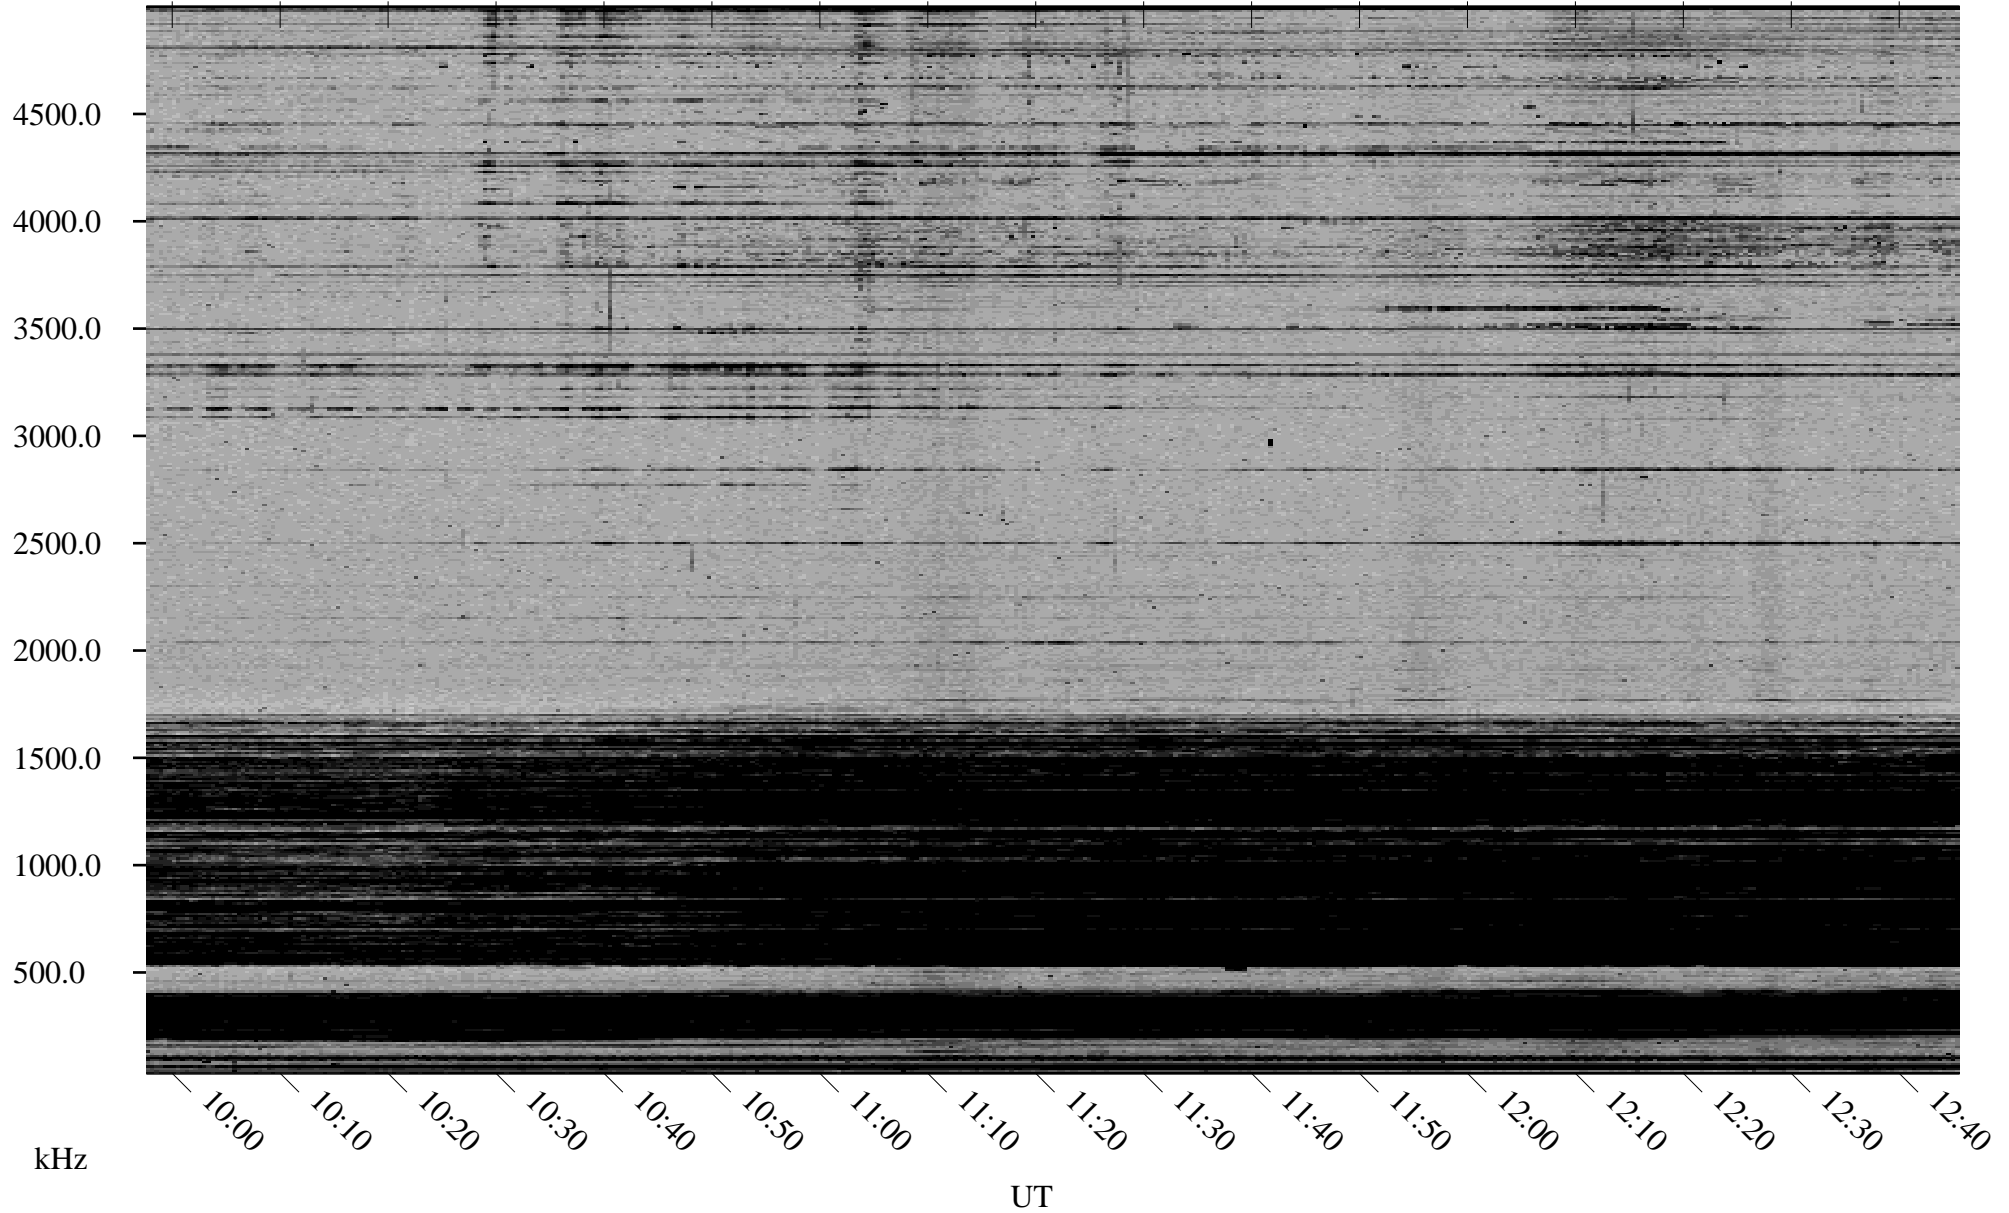

02/09/2002 Churchill, Manitoba

Linear Scale Black = 161 White = 15

ch02040l.r00m max_12

Page 1

02/09/2002 Churchill, Manitoba

Linear Scale Black = 161 White = 15

ch02040l.r00m max_12

Page 2

02/10/2002 Churchill, Manitoba

Linear Scale Black = 161 White = 15

ch020401.r00m max_12

Page 3

02/10/2002 Churchill, Manitoba

Linear Scale Black = 161 White = 15

ch02040l.r00m max_12

02/10/2002 Churchill, Manitoba

Linear Scale Black = 161 White = 15

ch02040l.r00m max_12

Page 5

02/10/2002 Churchill, Manitoba

Linear Scale Black = 161 White = 15

ch02040l.r00m max_12

Page 6

02/10/2002 Churchill, Manitoba

Linear Scale Black = 161 White = 15

ch02040l.r00m max_12

Page 7

02/10/2002 Churchill, Manitoba

Linear Scale Black = 161 White = 15

ch02040l.r00m max_12