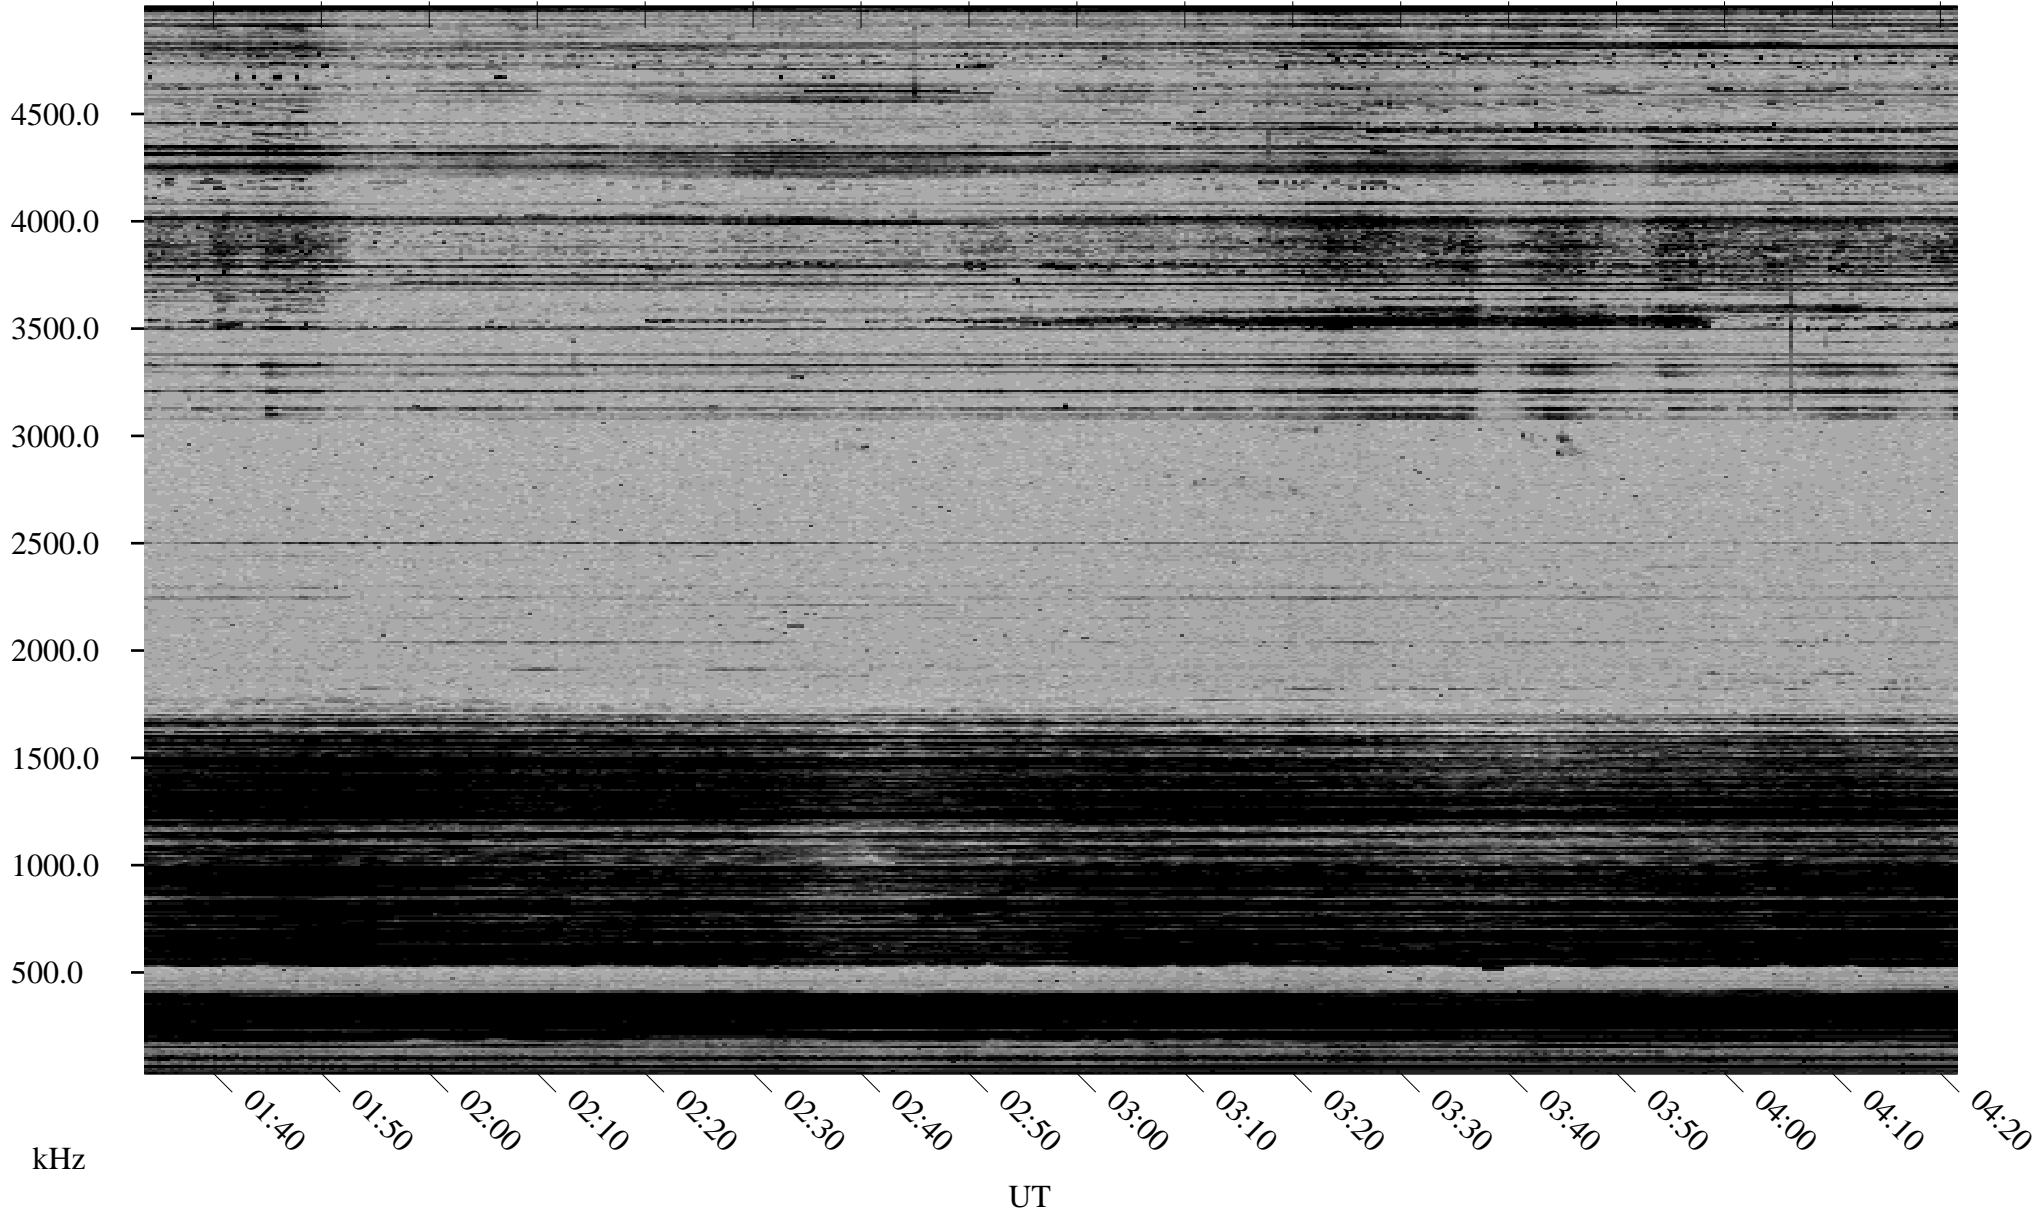

02/09/2002 Churchill, Manitoba

Linear Scale Black = 161 White = 15

ch02040l.r00m max_12

Page 1

02/09/2002 Churchill, Manitoba

Linear Scale Black = 161 White = 15

ch02040l.r00m max_12

Page 2

02/10/2002 Churchill, Manitoba

Linear Scale Black = 161 White = 15

ch020401.r00m max_12

Page 3

02/10/2002 Churchill, Manitoba

Linear Scale Black = 161 White = 15

ch02040l.r00m max_12

02/10/2002 Churchill, Manitoba

Linear Scale Black = 161 White = 15

ch02040l.r00m max_12

Page 5

02/10/2002 Churchill, Manitoba

Linear Scale Black = 161 White = 15

ch02040l.r00m max_12

Page 6

02/10/2002 Churchill, Manitoba

Linear Scale Black = 161 White = 15

ch02040l.r00m max_12

Page 7

02/10/2002 Churchill, Manitoba

Linear Scale Black = 161 White = 15

ch02040l.r00m max_12