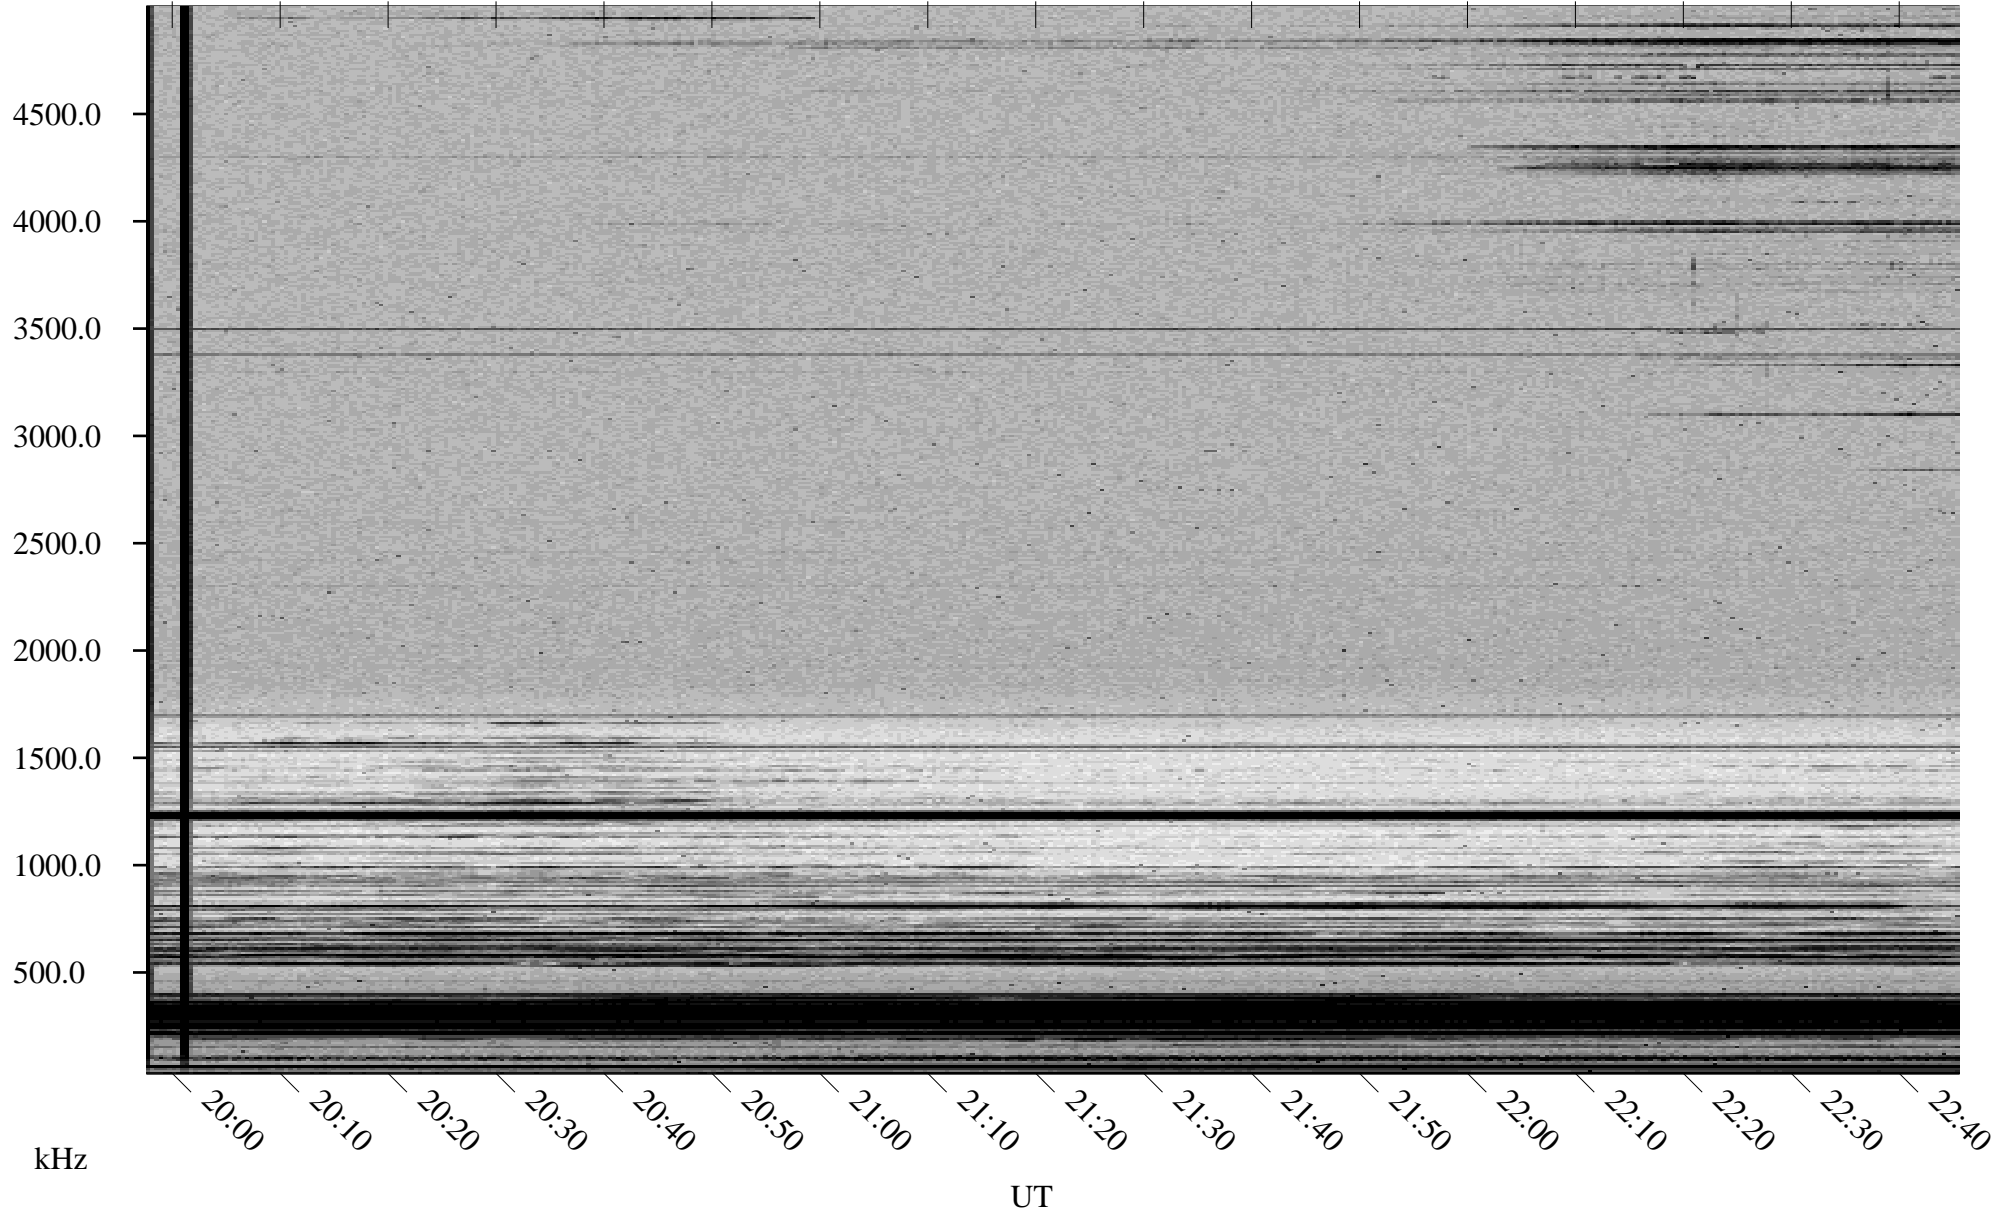

02/09/2002 Churchill, Manitoba

Linear Scale Black = 161 White = 15

ch02040l.r00m max_12

Page 1

02/09/2002 Churchill, Manitoba

Linear Scale Black = 161 White = 15

ch02040l.r00m max_12

Page 2

02/10/2002 Churchill, Manitoba

Linear Scale Black = 161 White = 15

ch020401.r00m max_12

Page 3

02/10/2002 Churchill, Manitoba

Linear Scale Black = 161 White = 15

ch02040l.r00m max_12

02/10/2002 Churchill, Manitoba

Linear Scale Black = 161 White = 15

ch02040l.r00m max_12

Page 5

02/10/2002 Churchill, Manitoba

Linear Scale Black = 161 White = 15

ch02040l.r00m max_12

Page 6

02/10/2002 Churchill, Manitoba

Linear Scale Black = 161 White = 15

ch02040l.r00m max_12

Page 7

02/10/2002 Churchill, Manitoba

Linear Scale Black = 161 White = 15

ch02040l.r00m max_12