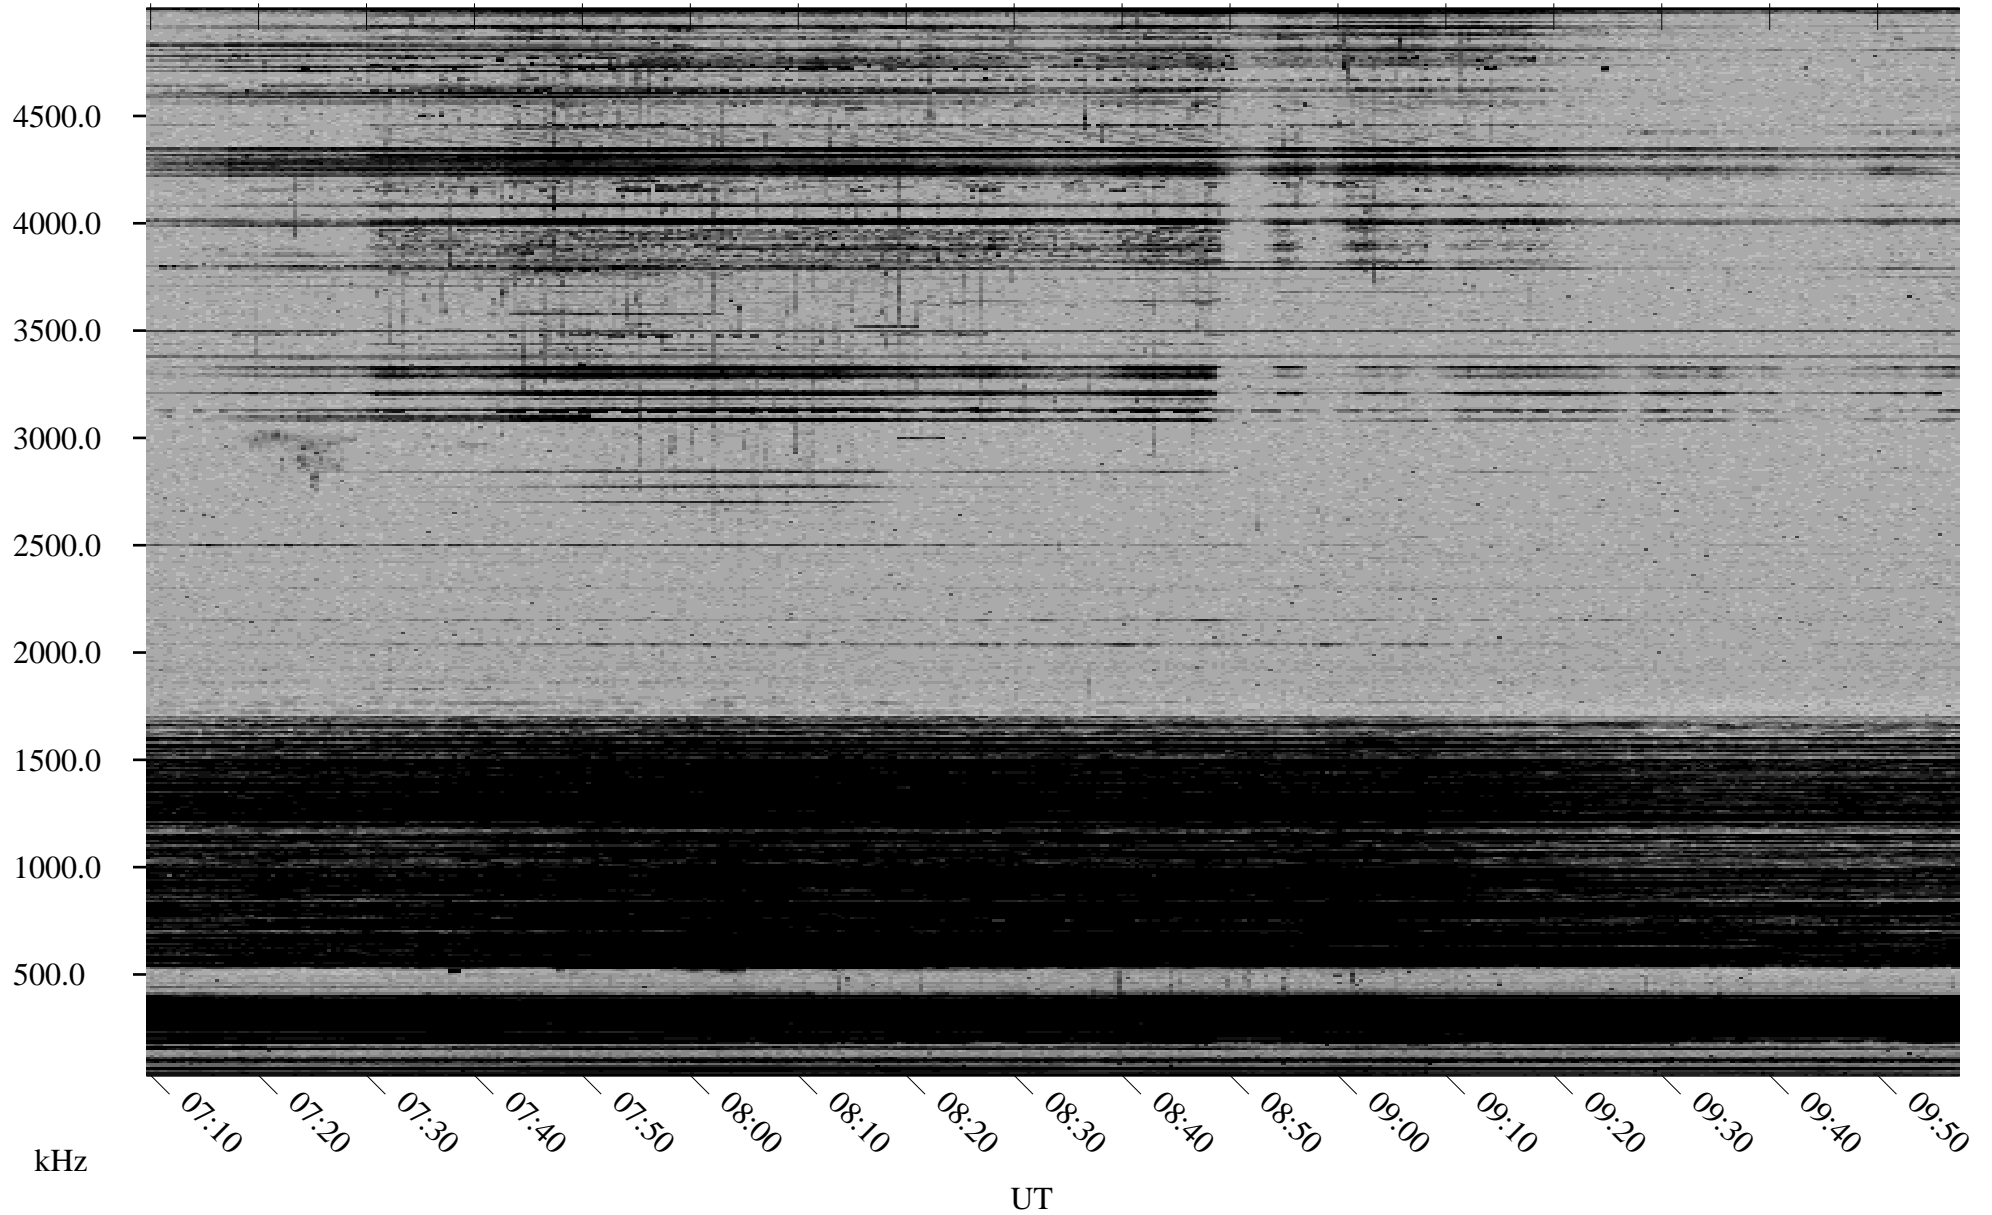

02/09/2002 Churchill, Manitoba

Linear Scale Black = 161 White = 15

ch02040l.r00m max_12

Page 1

02/09/2002 Churchill, Manitoba

Linear Scale Black = 161 White = 15

ch02040l.r00m max_12

Page 2

02/10/2002 Churchill, Manitoba

Linear Scale Black = 161 White = 15

ch020401.r00m max_12

Page 3

02/10/2002 Churchill, Manitoba

Linear Scale Black = 161 White = 15

ch02040l.r00m max_12

02/10/2002 Churchill, Manitoba

Linear Scale Black = 161 White = 15

ch02040l.r00m max_12

Page 5

02/10/2002 Churchill, Manitoba

Linear Scale Black = 161 White = 15

ch02040l.r00m max_12

Page 6

02/10/2002 Churchill, Manitoba

Linear Scale Black = 161 White = 15

ch02040l.r00m max_12

Page 7

02/10/2002 Churchill, Manitoba

Linear Scale Black = 161 White = 15

ch02040l.r00m max_12