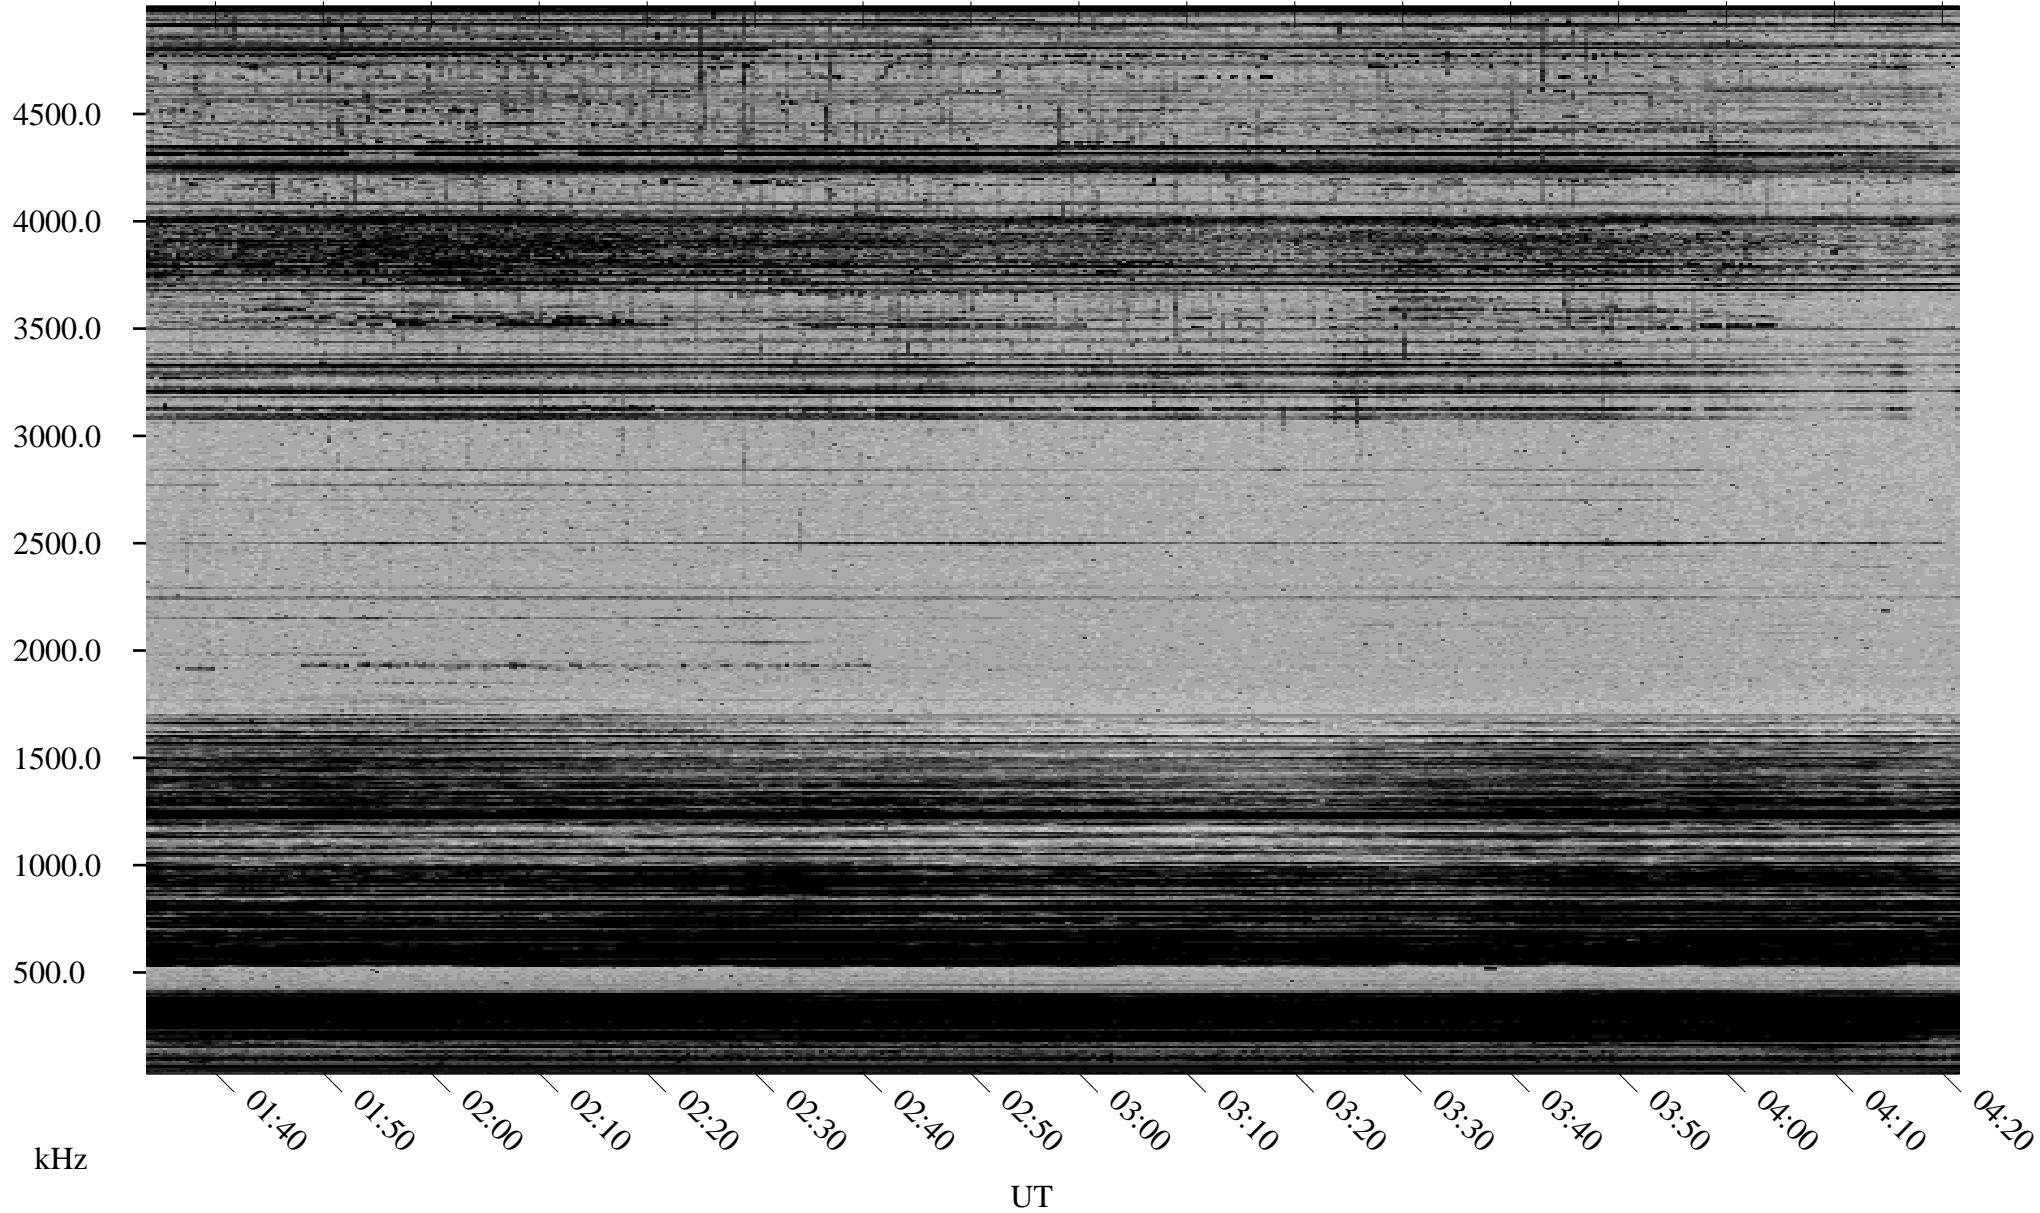

02/10/2002 Churchill, Manitoba

Linear Scale Black = 161 White = 15

ch020411.r00m max_12

Page 1

02/10/2002 Churchill, Manitoba

Linear Scale Black = 161 White = 15

ch020411.r00m max_12

Page 2

02/11/2002 Churchill, Manitoba

Linear Scale Black = 161 White = 15

ch020411.r00m max_12

Page 3

02/11/2002 Churchill, Manitoba

Linear Scale Black = 161 White = 15

ch020411.r00m max_12

Page 4

02/11/2002 Churchill, Manitoba

Linear Scale Black = 161 White = 15

ch020411.r00m max_12

Page 5

02/11/2002 Churchill, Manitoba

Linear Scale Black = 161 White = 15

ch020411.r00m max_12

Page 6

02/11/2002 Churchill, Manitoba

Linear Scale Black = 161 White = 15

ch020411.r00m max_12

Page 7

02/11/2002 Churchill, Manitoba

Linear Scale Black = 161 White = 15

ch020411.r00m max_12