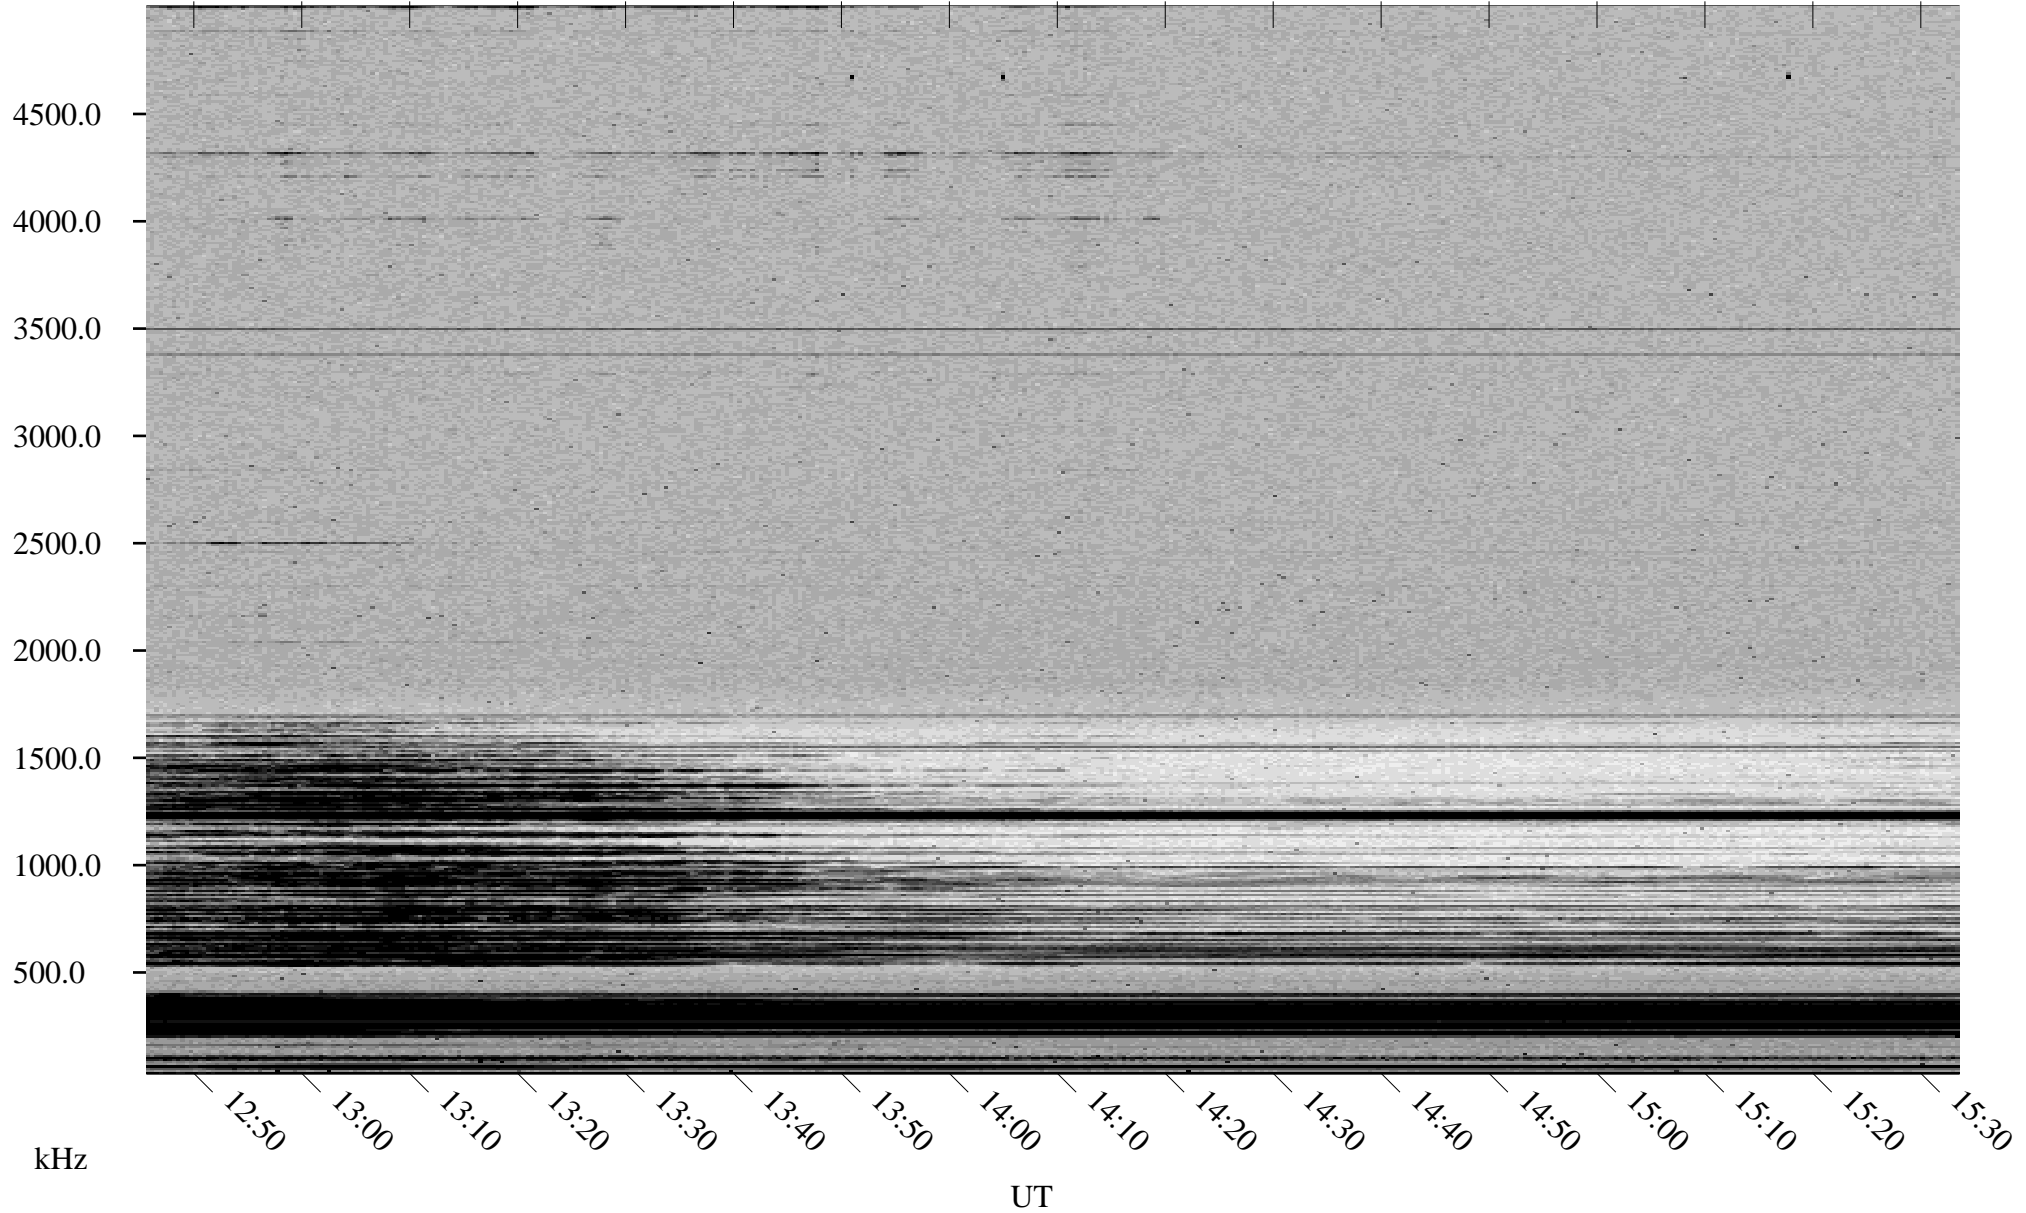

02/10/2002 Churchill, Manitoba

Linear Scale Black = 161 White = 15

ch020411.r00m max_12

Page 1

02/10/2002 Churchill, Manitoba

Linear Scale Black = 161 White = 15

ch020411.r00m max_12

Page 2

02/11/2002 Churchill, Manitoba

Linear Scale Black = 161 White = 15

ch020411.r00m max_12

Page 3

02/11/2002 Churchill, Manitoba

Linear Scale Black = 161 White = 15

ch020411.r00m max_12

Page 4

02/11/2002 Churchill, Manitoba

Linear Scale Black = 161 White = 15

ch020411.r00m max_12

Page 5

02/11/2002 Churchill, Manitoba

Linear Scale Black = 161 White = 15

ch020411.r00m max_12

Page 6

02/11/2002 Churchill, Manitoba

Linear Scale Black = 161 White = 15

ch020411.r00m max_12

Page 7

02/11/2002 Churchill, Manitoba

Linear Scale Black = 161 White = 15

ch020411.r00m max_12