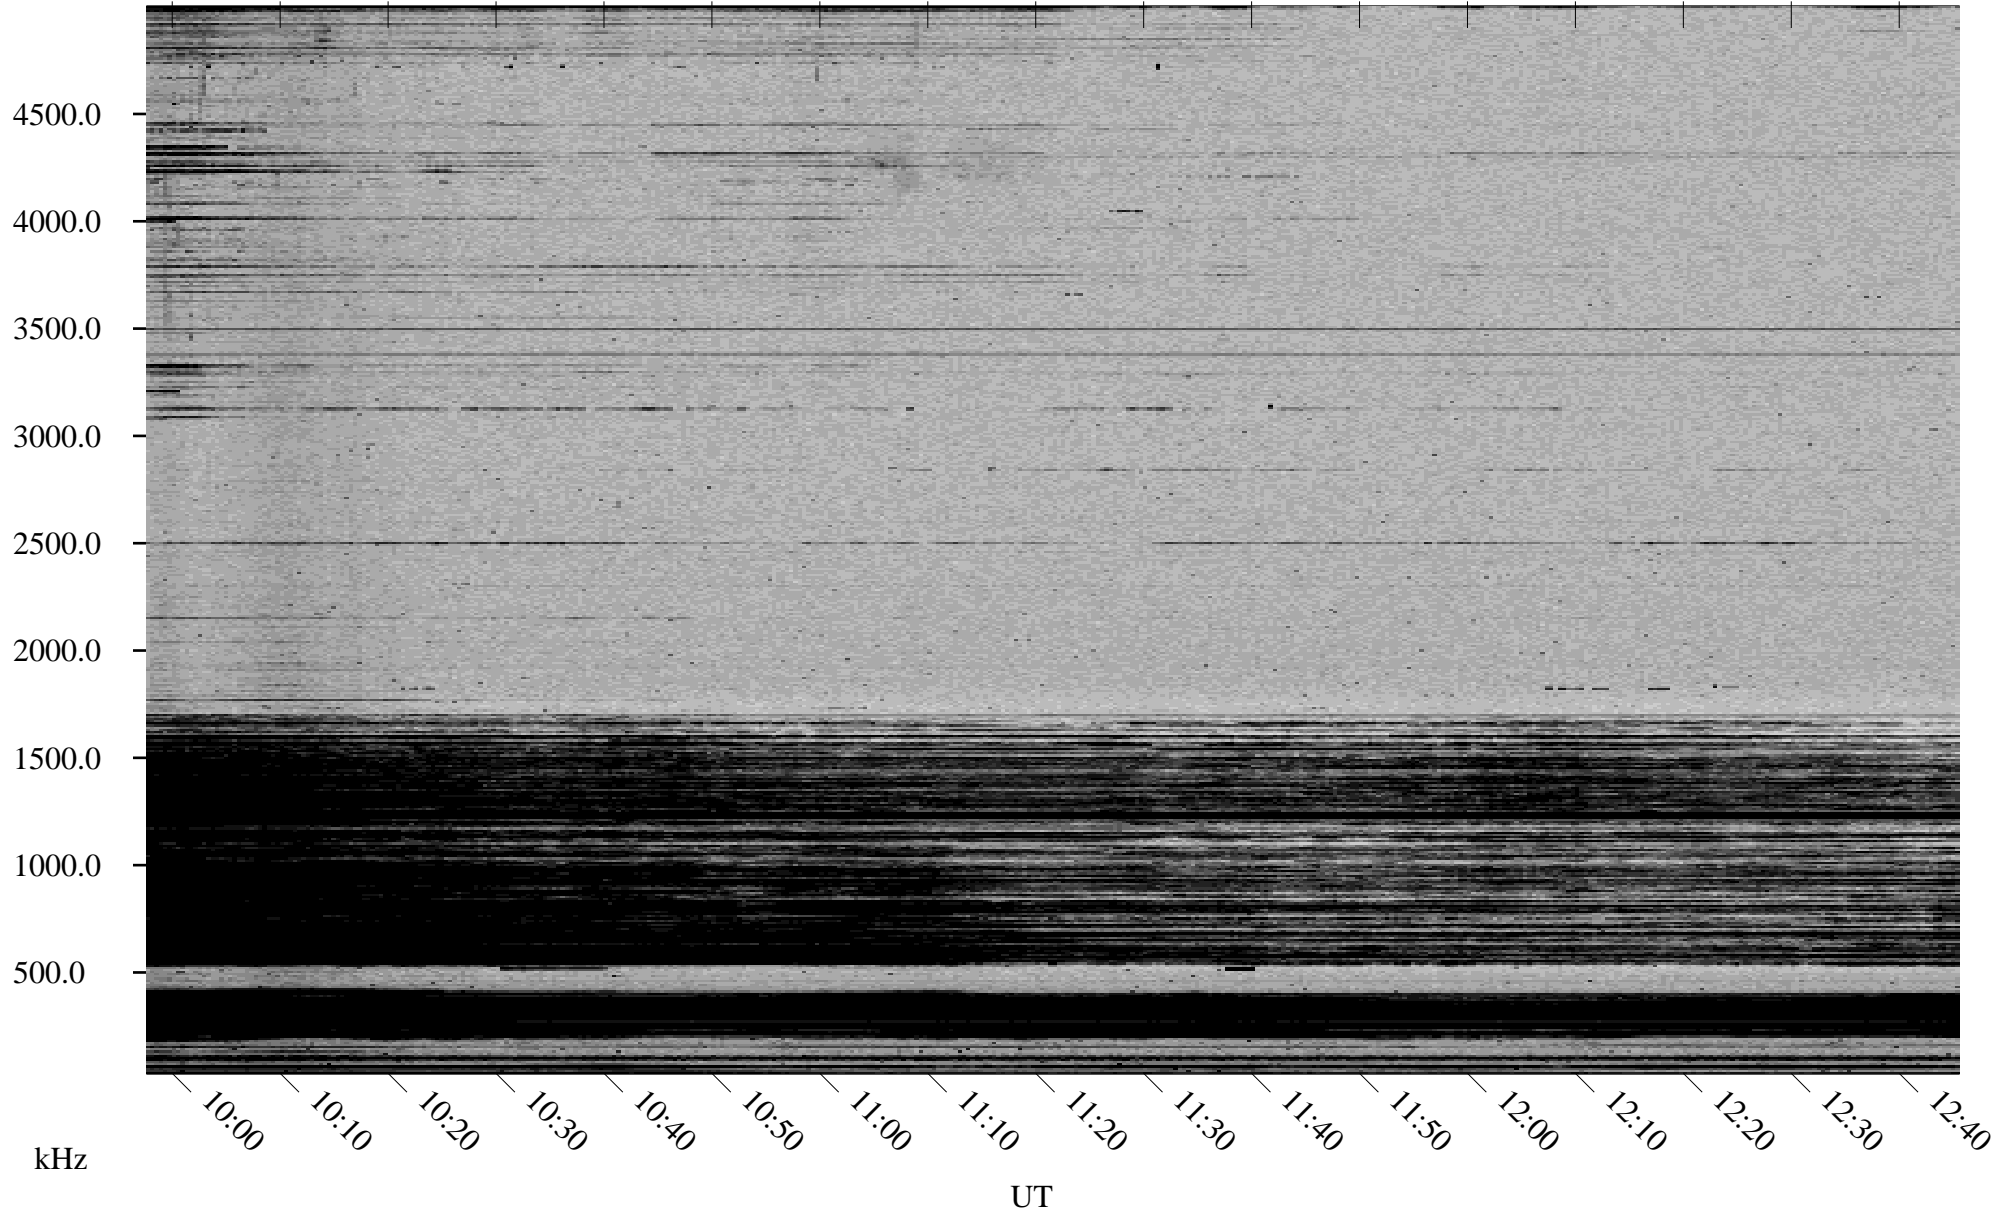

02/10/2002 Churchill, Manitoba

Linear Scale Black = 161 White = 15

ch020411.r00m max_12

Page 1

02/10/2002 Churchill, Manitoba

Linear Scale Black = 161 White = 15

ch020411.r00m max_12

Page 2

02/11/2002 Churchill, Manitoba

Linear Scale Black = 161 White = 15

ch020411.r00m max_12

Page 3

02/11/2002 Churchill, Manitoba

Linear Scale Black = 161 White = 15

ch020411.r00m max_12

Page 4

02/11/2002 Churchill, Manitoba

Linear Scale Black = 161 White = 15

ch020411.r00m max_12

Page 5

02/11/2002 Churchill, Manitoba

Linear Scale Black = 161 White = 15

ch020411.r00m max_12

Page 6

02/11/2002 Churchill, Manitoba

Linear Scale Black = 161 White = 15

ch020411.r00m max_12

Page 7

02/11/2002 Churchill, Manitoba

Linear Scale Black = 161 White = 15

ch020411.r00m max_12