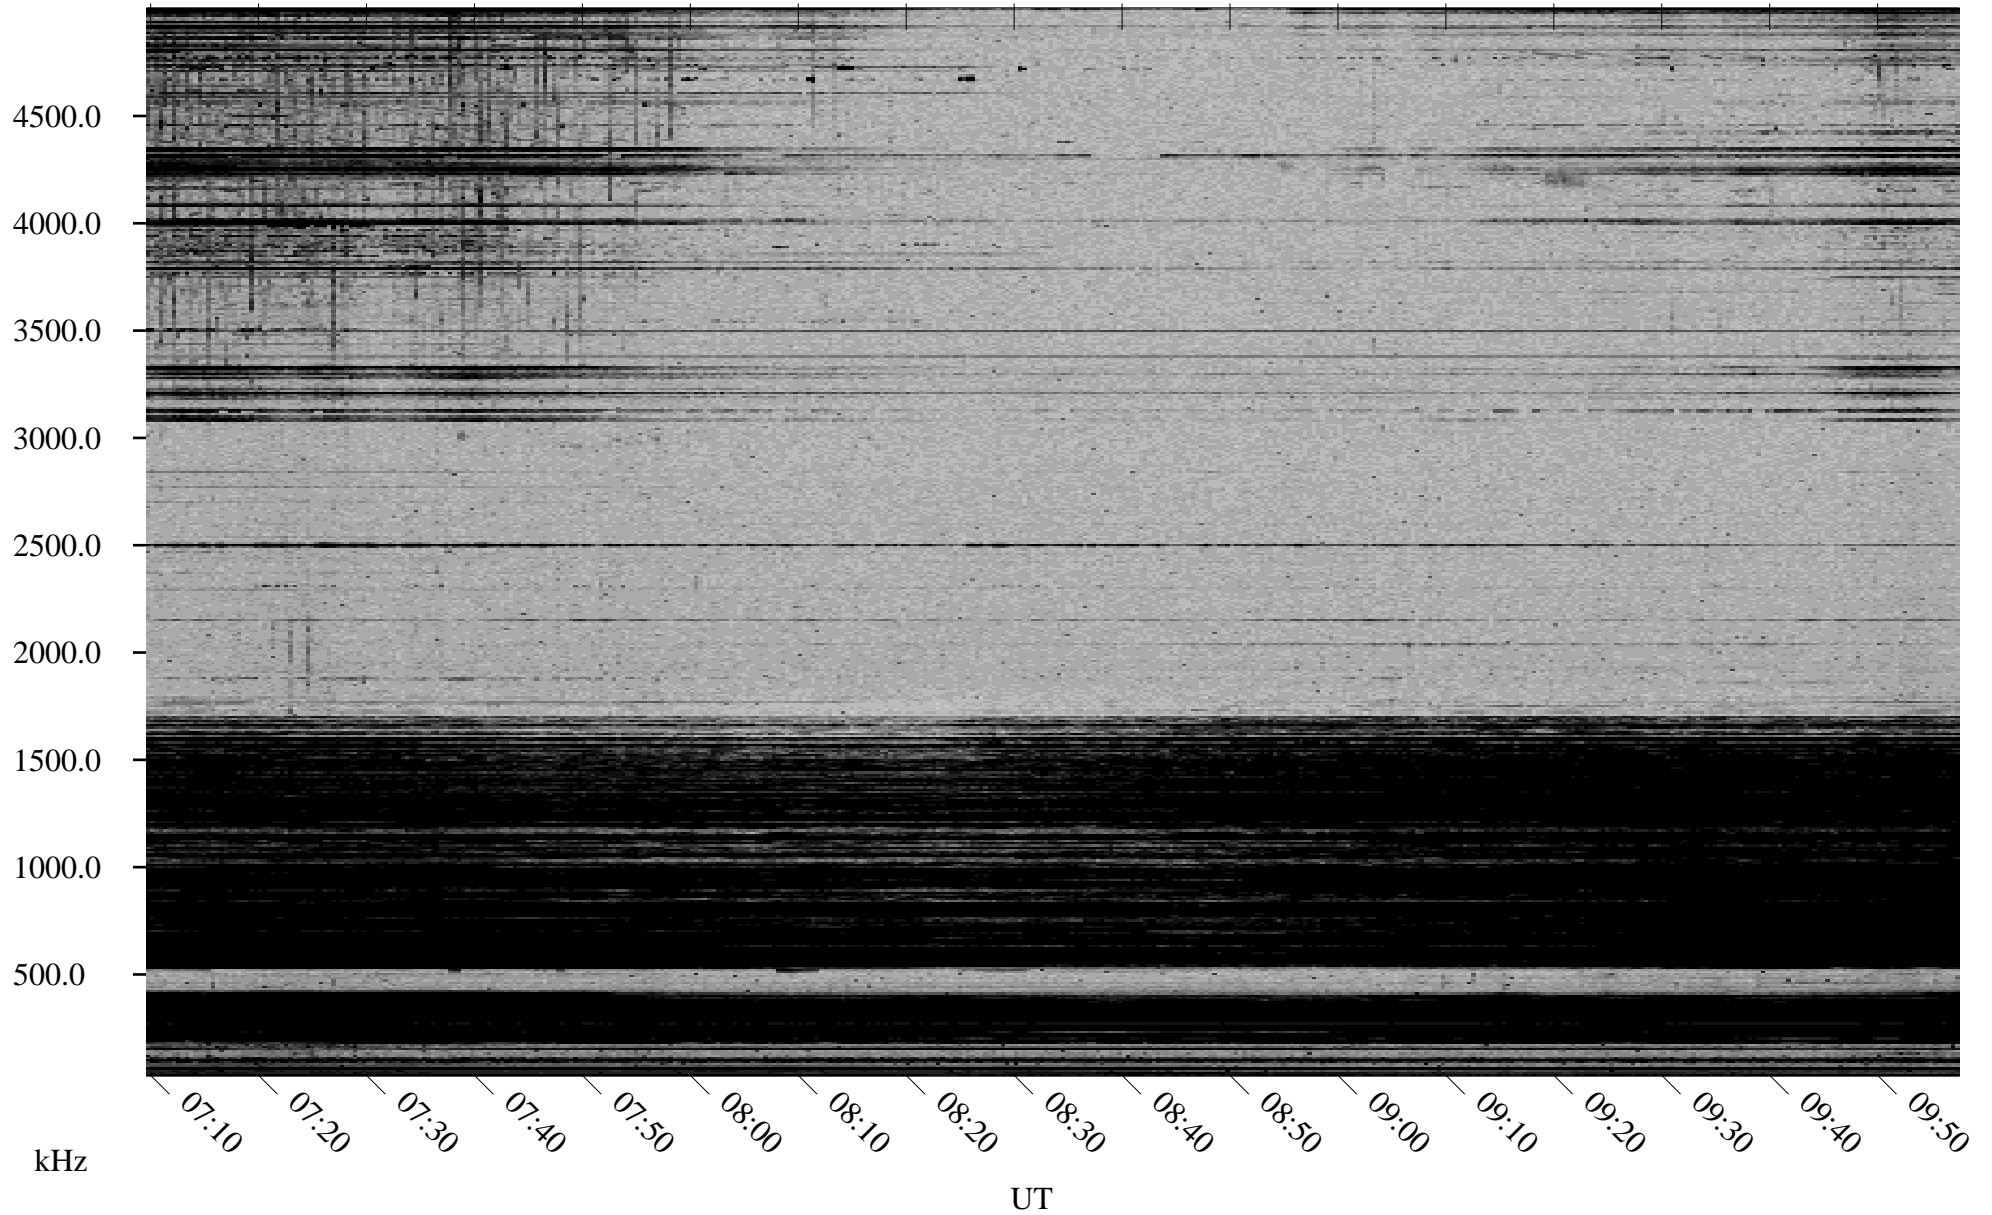

02/10/2002 Churchill, Manitoba

Linear Scale Black = 161 White = 15

ch020411.r00m max_12

Page 1

02/10/2002 Churchill, Manitoba

Linear Scale Black = 161 White = 15

ch020411.r00m max_12

Page 2

02/11/2002 Churchill, Manitoba

Linear Scale Black = 161 White = 15

ch020411.r00m max_12

Page 3

02/11/2002 Churchill, Manitoba

Linear Scale Black = 161 White = 15

ch020411.r00m max_12

Page 4

02/11/2002 Churchill, Manitoba

Linear Scale Black = 161 White = 15

ch020411.r00m max_12

Page 5

02/11/2002 Churchill, Manitoba

Linear Scale Black = 161 White = 15

ch020411.r00m max_12

Page 6

02/11/2002 Churchill, Manitoba

Linear Scale Black = 161 White = 15

ch020411.r00m max_12

Page 7

02/11/2002 Churchill, Manitoba

Linear Scale Black = 161 White = 15

ch020411.r00m max_12