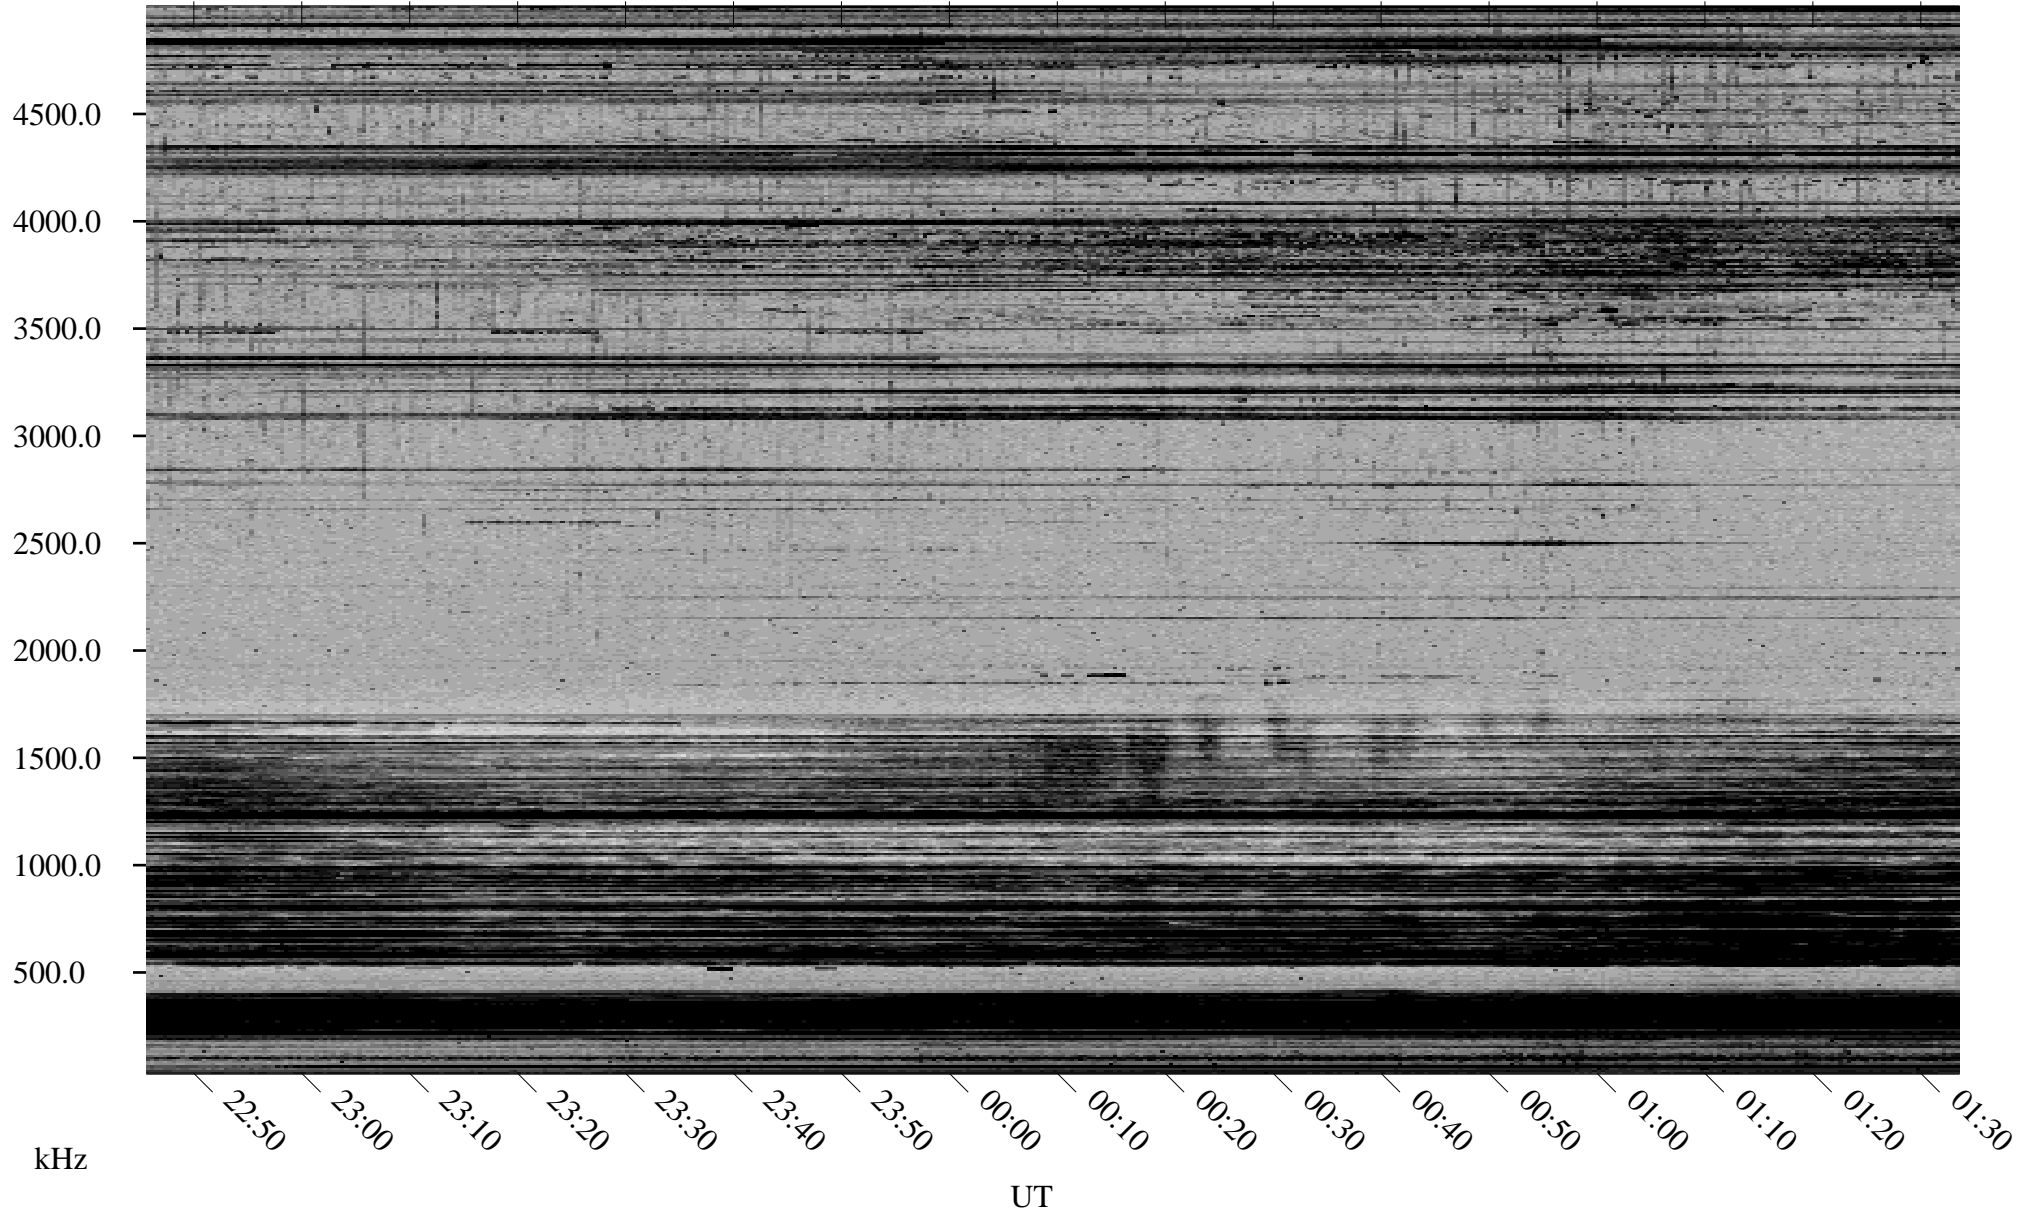

02/10/2002 Churchill, Manitoba

Linear Scale Black = 161 White = 15

ch020411.r00m max_12

Page 1

02/10/2002 Churchill, Manitoba

Linear Scale Black = 161 White = 15

ch020411.r00m max_12

Page 2

02/11/2002 Churchill, Manitoba

Linear Scale Black = 161 White = 15

ch020411.r00m max_12

Page 3

02/11/2002 Churchill, Manitoba

Linear Scale Black = 161 White = 15

ch020411.r00m max_12

Page 4

02/11/2002 Churchill, Manitoba

Linear Scale Black = 161 White = 15

ch020411.r00m max_12

Page 5

02/11/2002 Churchill, Manitoba

Linear Scale Black = 161 White = 15

ch020411.r00m max_12

Page 6

02/11/2002 Churchill, Manitoba

Linear Scale Black = 161 White = 15

ch020411.r00m max_12

Page 7

02/11/2002 Churchill, Manitoba

Linear Scale Black = 161 White = 15

ch020411.r00m max_12