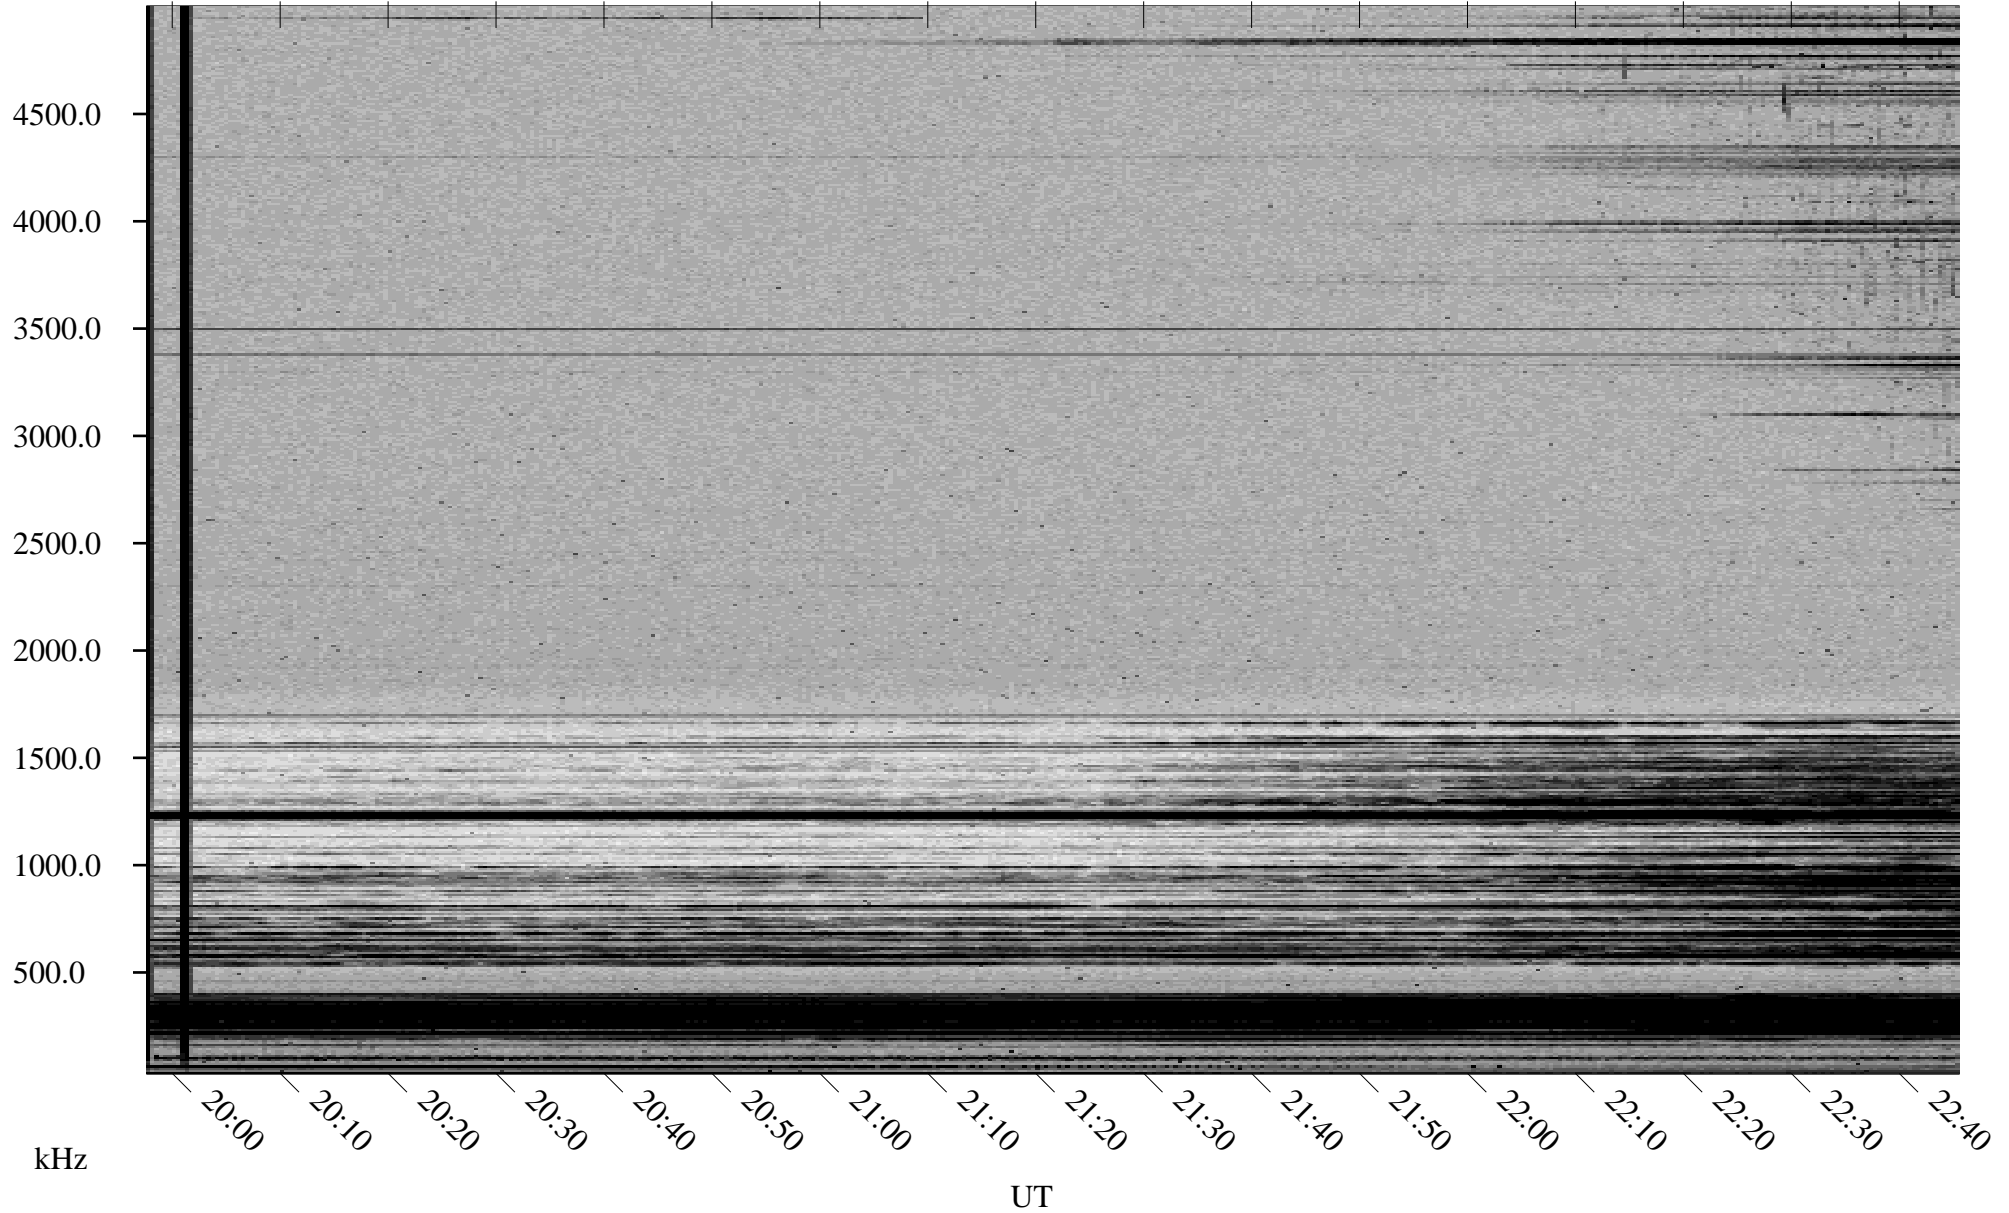

02/10/2002 Churchill, Manitoba

Linear Scale Black = 161 White = 15

ch020411.r00m max_12

Page 1

02/10/2002 Churchill, Manitoba

Linear Scale Black = 161 White = 15

ch020411.r00m max_12

Page 2

02/11/2002 Churchill, Manitoba

Linear Scale Black = 161 White = 15

ch020411.r00m max_12

Page 3

02/11/2002 Churchill, Manitoba

Linear Scale Black = 161 White = 15

ch020411.r00m max_12

Page 4

02/11/2002 Churchill, Manitoba

Linear Scale Black = 161 White = 15

ch020411.r00m max_12

Page 5

02/11/2002 Churchill, Manitoba

Linear Scale Black = 161 White = 15

ch020411.r00m max_12

Page 6

02/11/2002 Churchill, Manitoba

Linear Scale Black = 161 White = 15

ch020411.r00m max_12

Page 7

02/11/2002 Churchill, Manitoba

Linear Scale Black = 161 White = 15

ch020411.r00m max_12