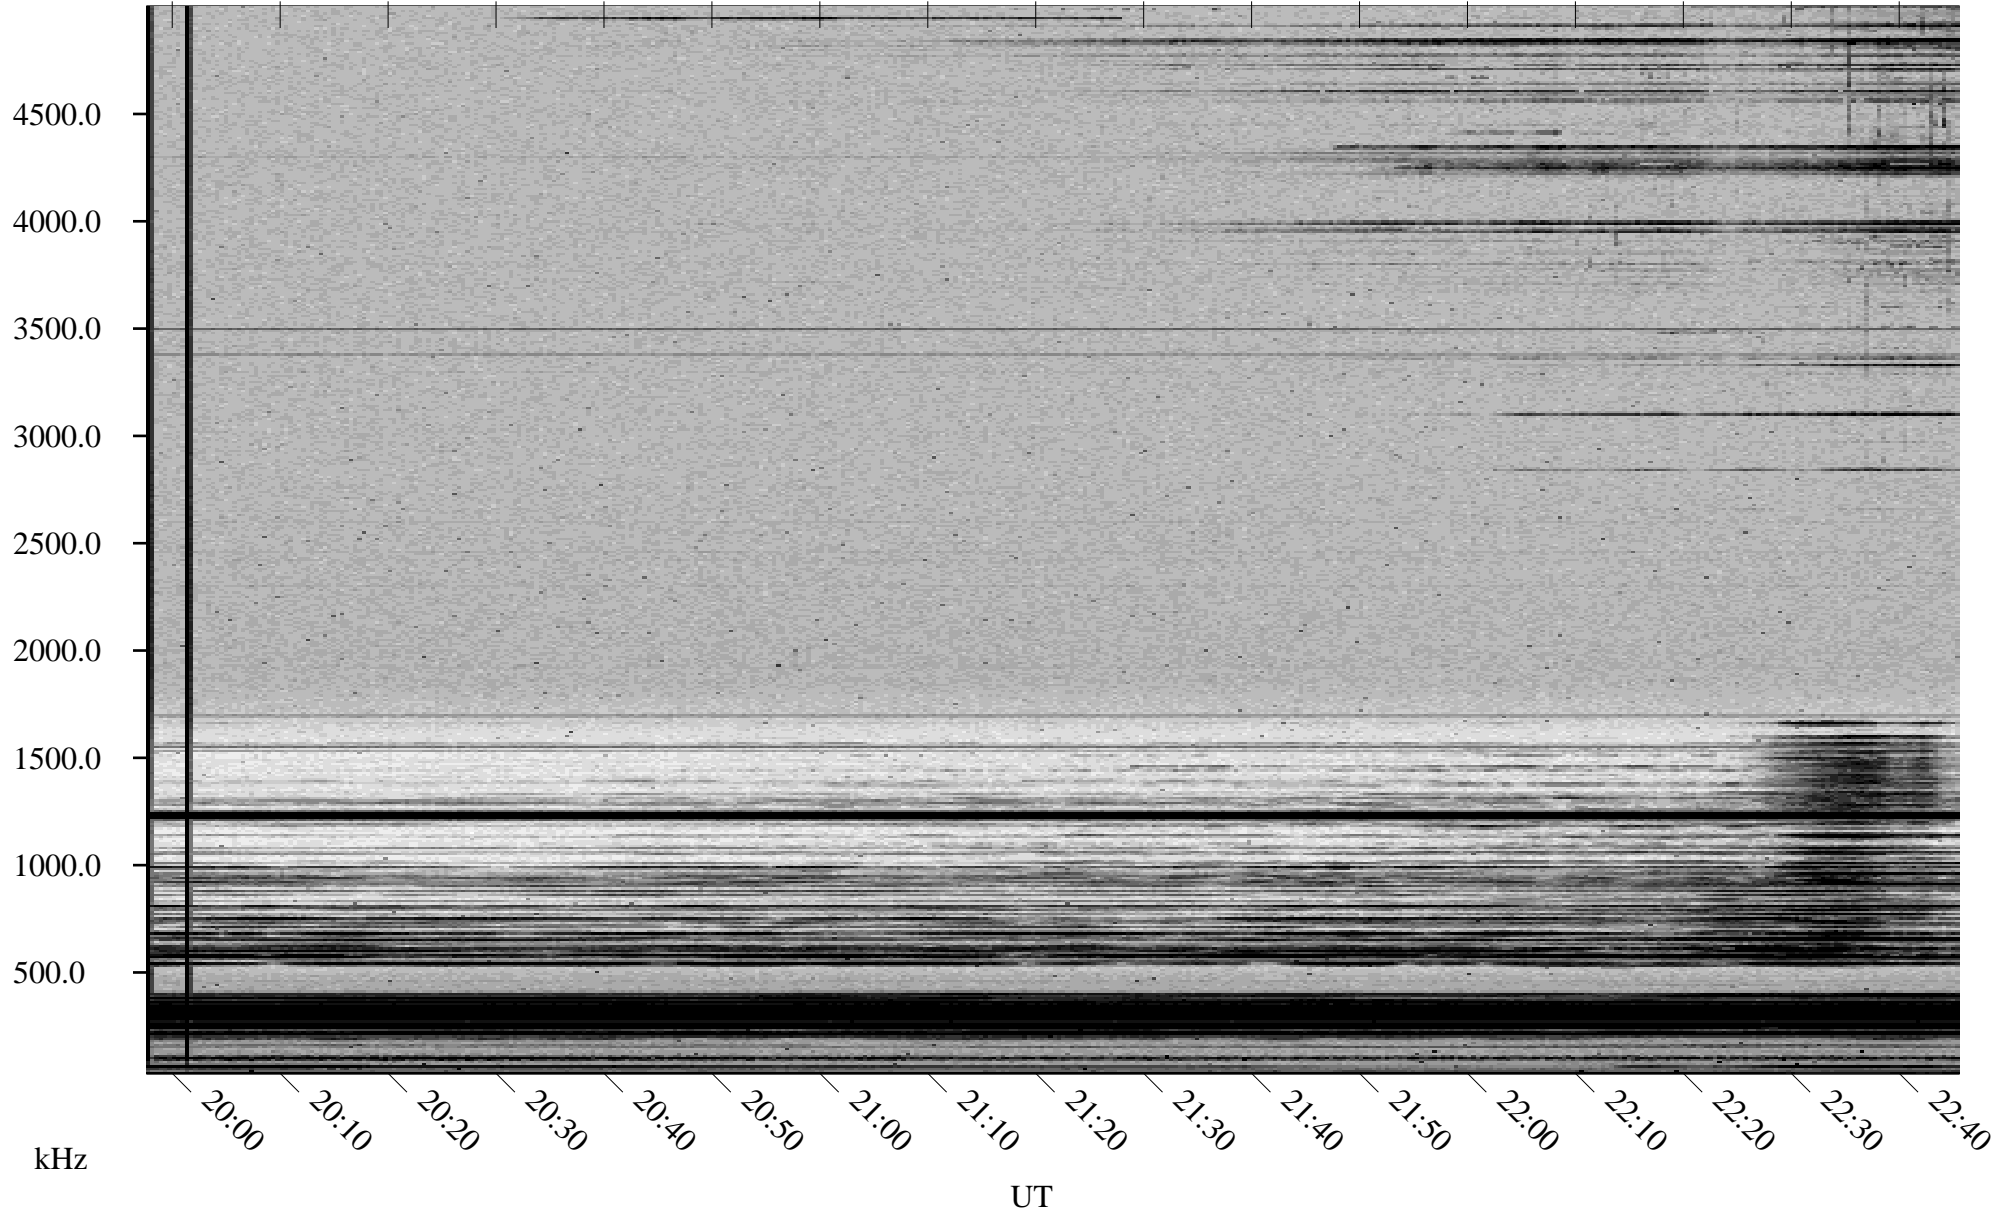

02/11/2002 Churchill, Manitoba

Linear Scale Black = 161 White = 15

ch02042l.r00m max_12

Page 1

02/11/2002 Churchill, Manitoba

Linear Scale Black = 161 White = 15

ch02042l.r00m max_12

Page 2

02/12/2002 Churchill, Manitoba

Linear Scale Black = 161 White = 15

ch02042l.r00m max_12

Page 3

02/12/2002 Churchill, Manitoba

Linear Scale Black = 161 White = 15

ch02042l.r00m max_12

Page 4

02/12/2002 Churchill, Manitoba

Linear Scale Black = 161 White = 15

ch02042l.r00m max_12

Page 5

02/12/2002 Churchill, Manitoba

Linear Scale Black = 161 White = 15

ch02042l.r00m max_12

Page 6

02/12/2002 Churchill, Manitoba

Linear Scale Black = 161 White = 15

ch02042l.r00m max_12

Page 7

02/12/2002 Churchill, Manitoba

Linear Scale Black = 161 White = 15

ch02042l.r00m max_12

Page 8