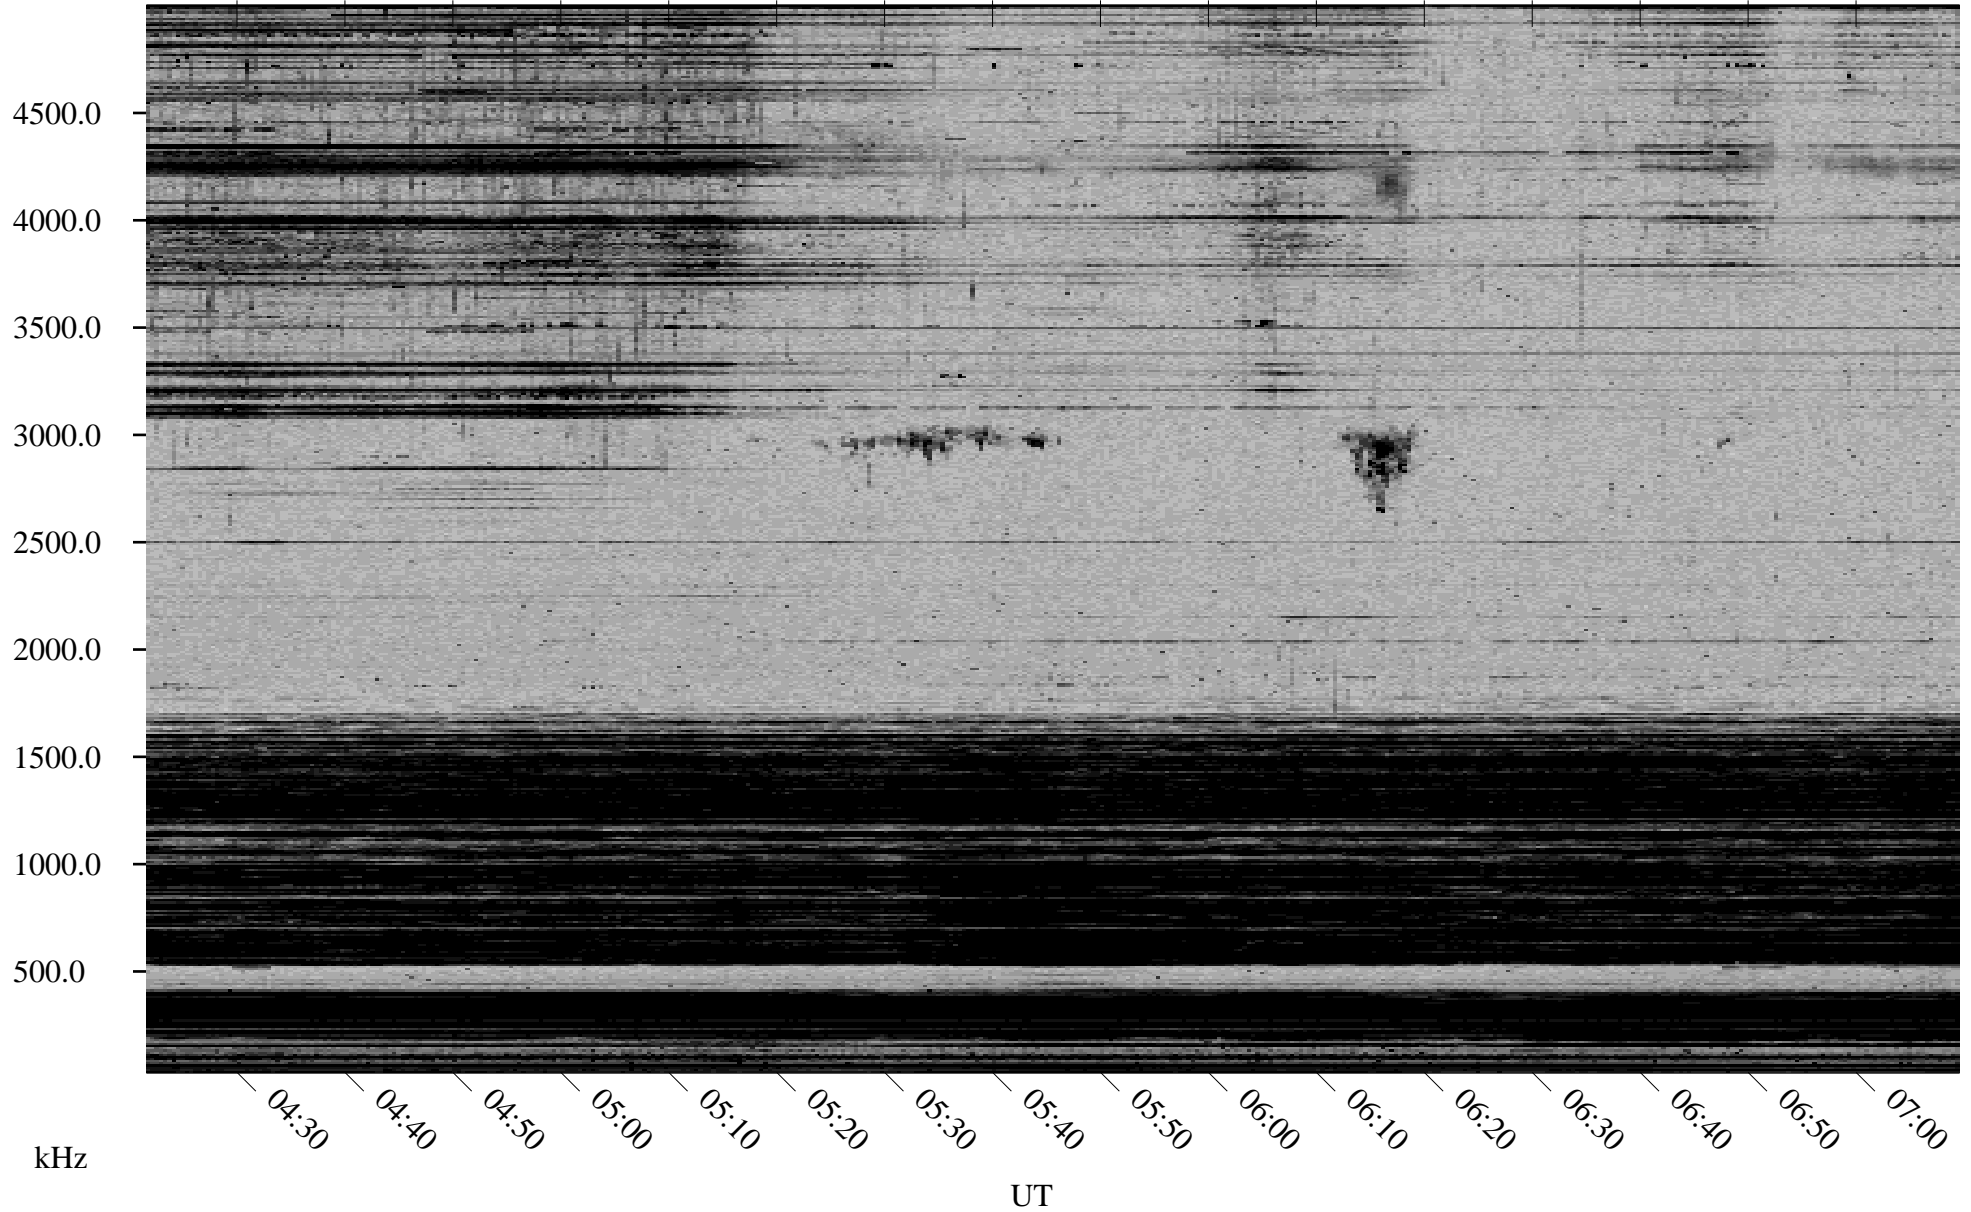

02/11/2002 Churchill, Manitoba

Linear Scale Black = 161 White = 15

ch02042l.r00m max_12

Page 1

02/11/2002 Churchill, Manitoba

Linear Scale Black = 161 White = 15

ch02042l.r00m max_12

Page 2

02/12/2002 Churchill, Manitoba

Linear Scale Black = 161 White = 15

ch02042l.r00m max_12

Page 3

02/12/2002 Churchill, Manitoba

Linear Scale Black = 161 White = 15

ch02042l.r00m max_12

Page 4

02/12/2002 Churchill, Manitoba

Linear Scale Black = 161 White = 15

ch02042l.r00m max_12

Page 5

02/12/2002 Churchill, Manitoba

Linear Scale Black = 161 White = 15

ch02042l.r00m max_12

Page 6

02/12/2002 Churchill, Manitoba

Linear Scale Black = 161 White = 15

ch02042l.r00m max_12

Page 7

02/12/2002 Churchill, Manitoba

Linear Scale Black = 161 White = 15

ch02042l.r00m max_12

Page 8