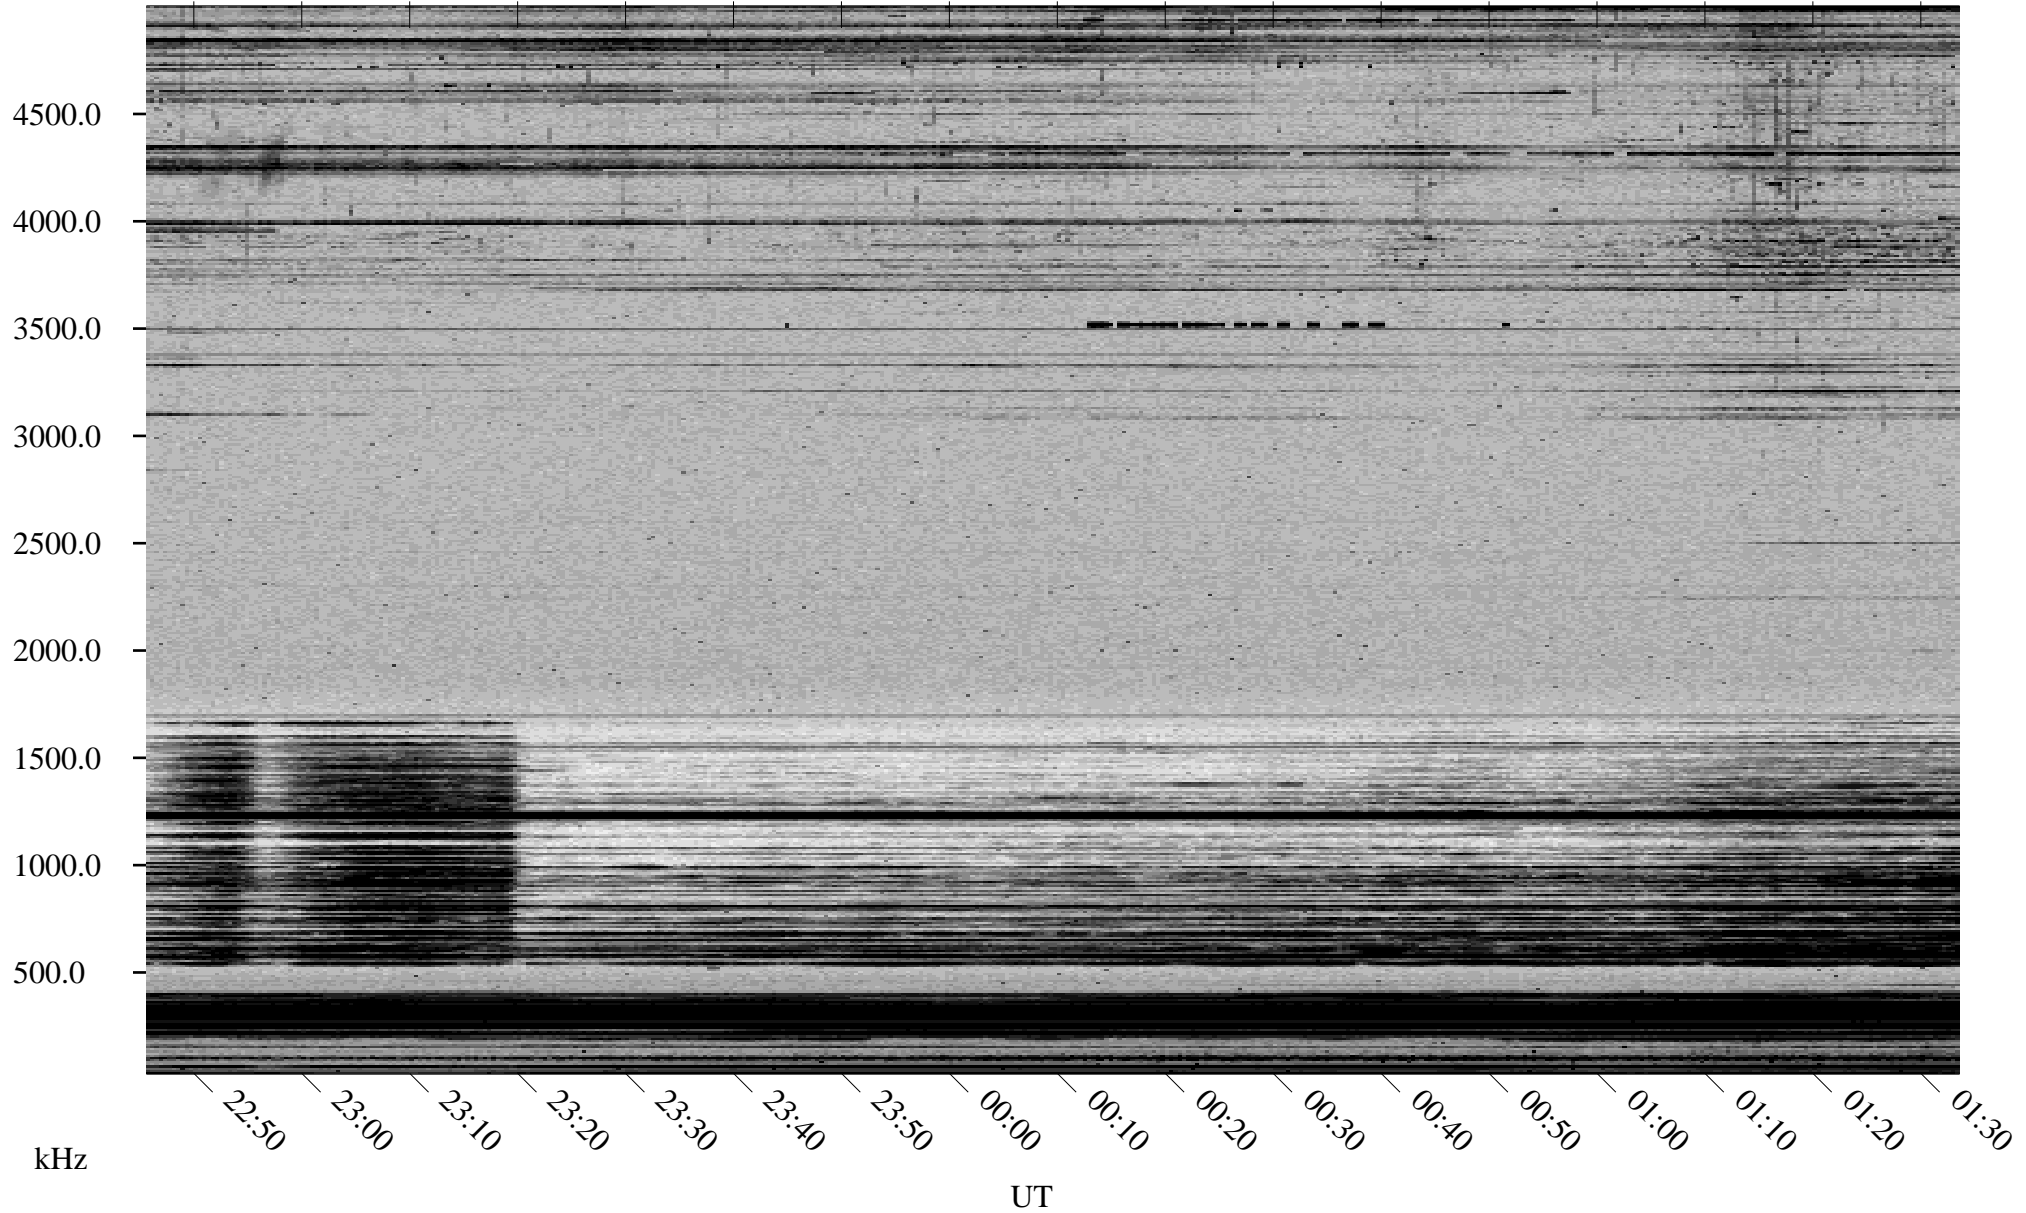

02/11/2002 Churchill, Manitoba

Linear Scale Black = 161 White = 15

ch02042l.r00m max_12

Page 1

02/11/2002 Churchill, Manitoba

Linear Scale Black = 161 White = 15

ch02042l.r00m max_12

Page 2

02/12/2002 Churchill, Manitoba

Linear Scale Black = 161 White = 15

ch02042l.r00m max_12

Page 3

02/12/2002 Churchill, Manitoba

Linear Scale Black = 161 White = 15

ch02042l.r00m max_12

Page 4

02/12/2002 Churchill, Manitoba

Linear Scale Black = 161 White = 15

ch02042l.r00m max_12

Page 5

02/12/2002 Churchill, Manitoba

Linear Scale Black = 161 White = 15

ch02042l.r00m max_12

Page 6

02/12/2002 Churchill, Manitoba

Linear Scale Black = 161 White = 15

ch02042l.r00m max_12

Page 7

02/12/2002 Churchill, Manitoba

Linear Scale Black = 161 White = 15

ch02042l.r00m max_12

Page 8