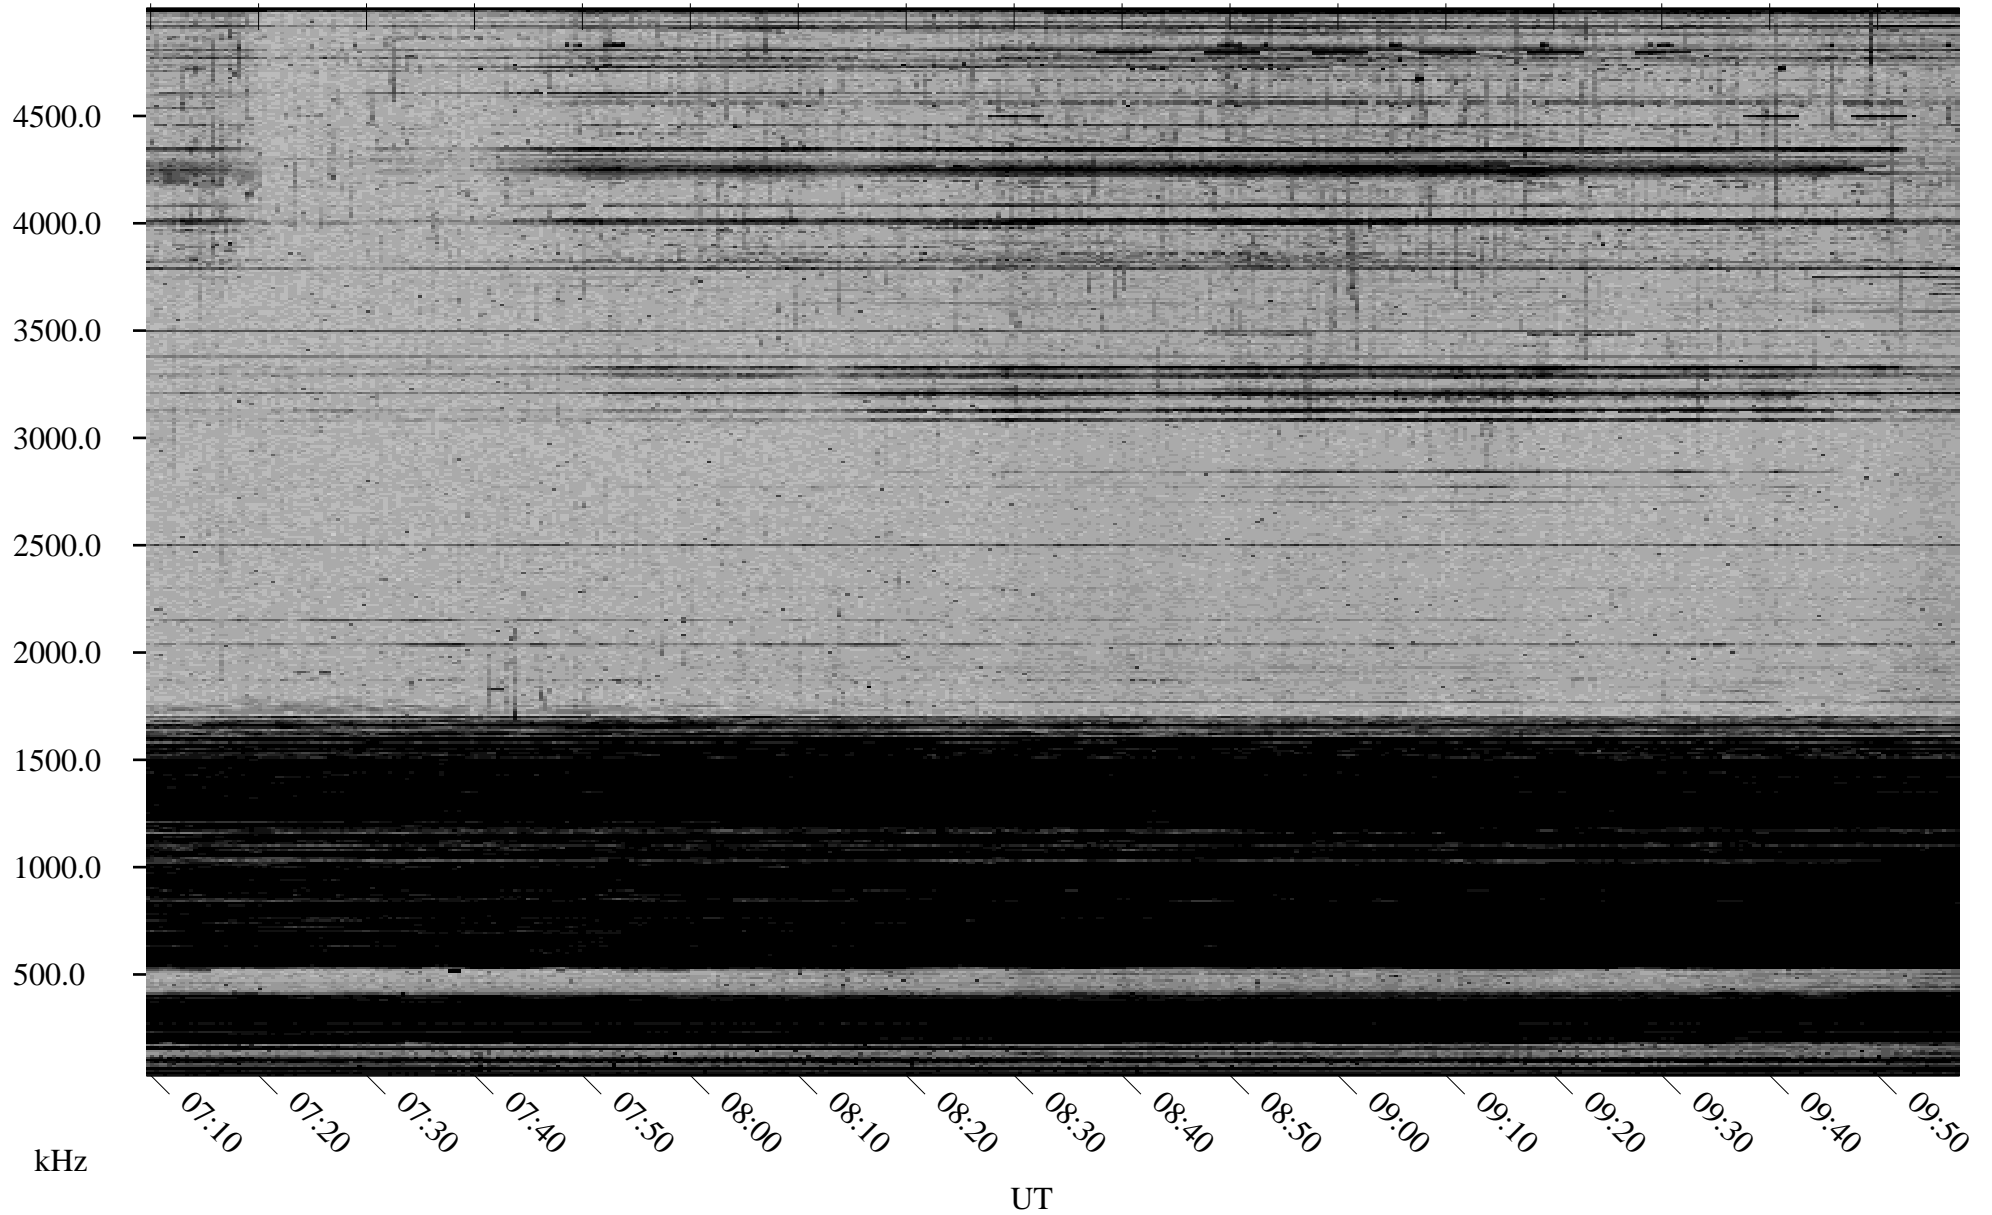

02/11/2002 Churchill, Manitoba

Linear Scale Black = 161 White = 15

ch02042l.r00m max_12

Page 1

02/11/2002 Churchill, Manitoba

Linear Scale Black = 161 White = 15

ch02042l.r00m max_12

Page 2

02/12/2002 Churchill, Manitoba

Linear Scale Black = 161 White = 15

ch02042l.r00m max_12

Page 3

02/12/2002 Churchill, Manitoba

Linear Scale Black = 161 White = 15

ch02042l.r00m max_12

Page 4

02/12/2002 Churchill, Manitoba

Linear Scale Black = 161 White = 15

ch02042l.r00m max_12

Page 5

02/12/2002 Churchill, Manitoba

Linear Scale Black = 161 White = 15

ch02042l.r00m max_12

Page 6

02/12/2002 Churchill, Manitoba

Linear Scale Black = 161 White = 15

ch02042l.r00m max_12

Page 7

02/12/2002 Churchill, Manitoba

Linear Scale Black = 161 White = 15

ch02042l.r00m max_12

Page 8