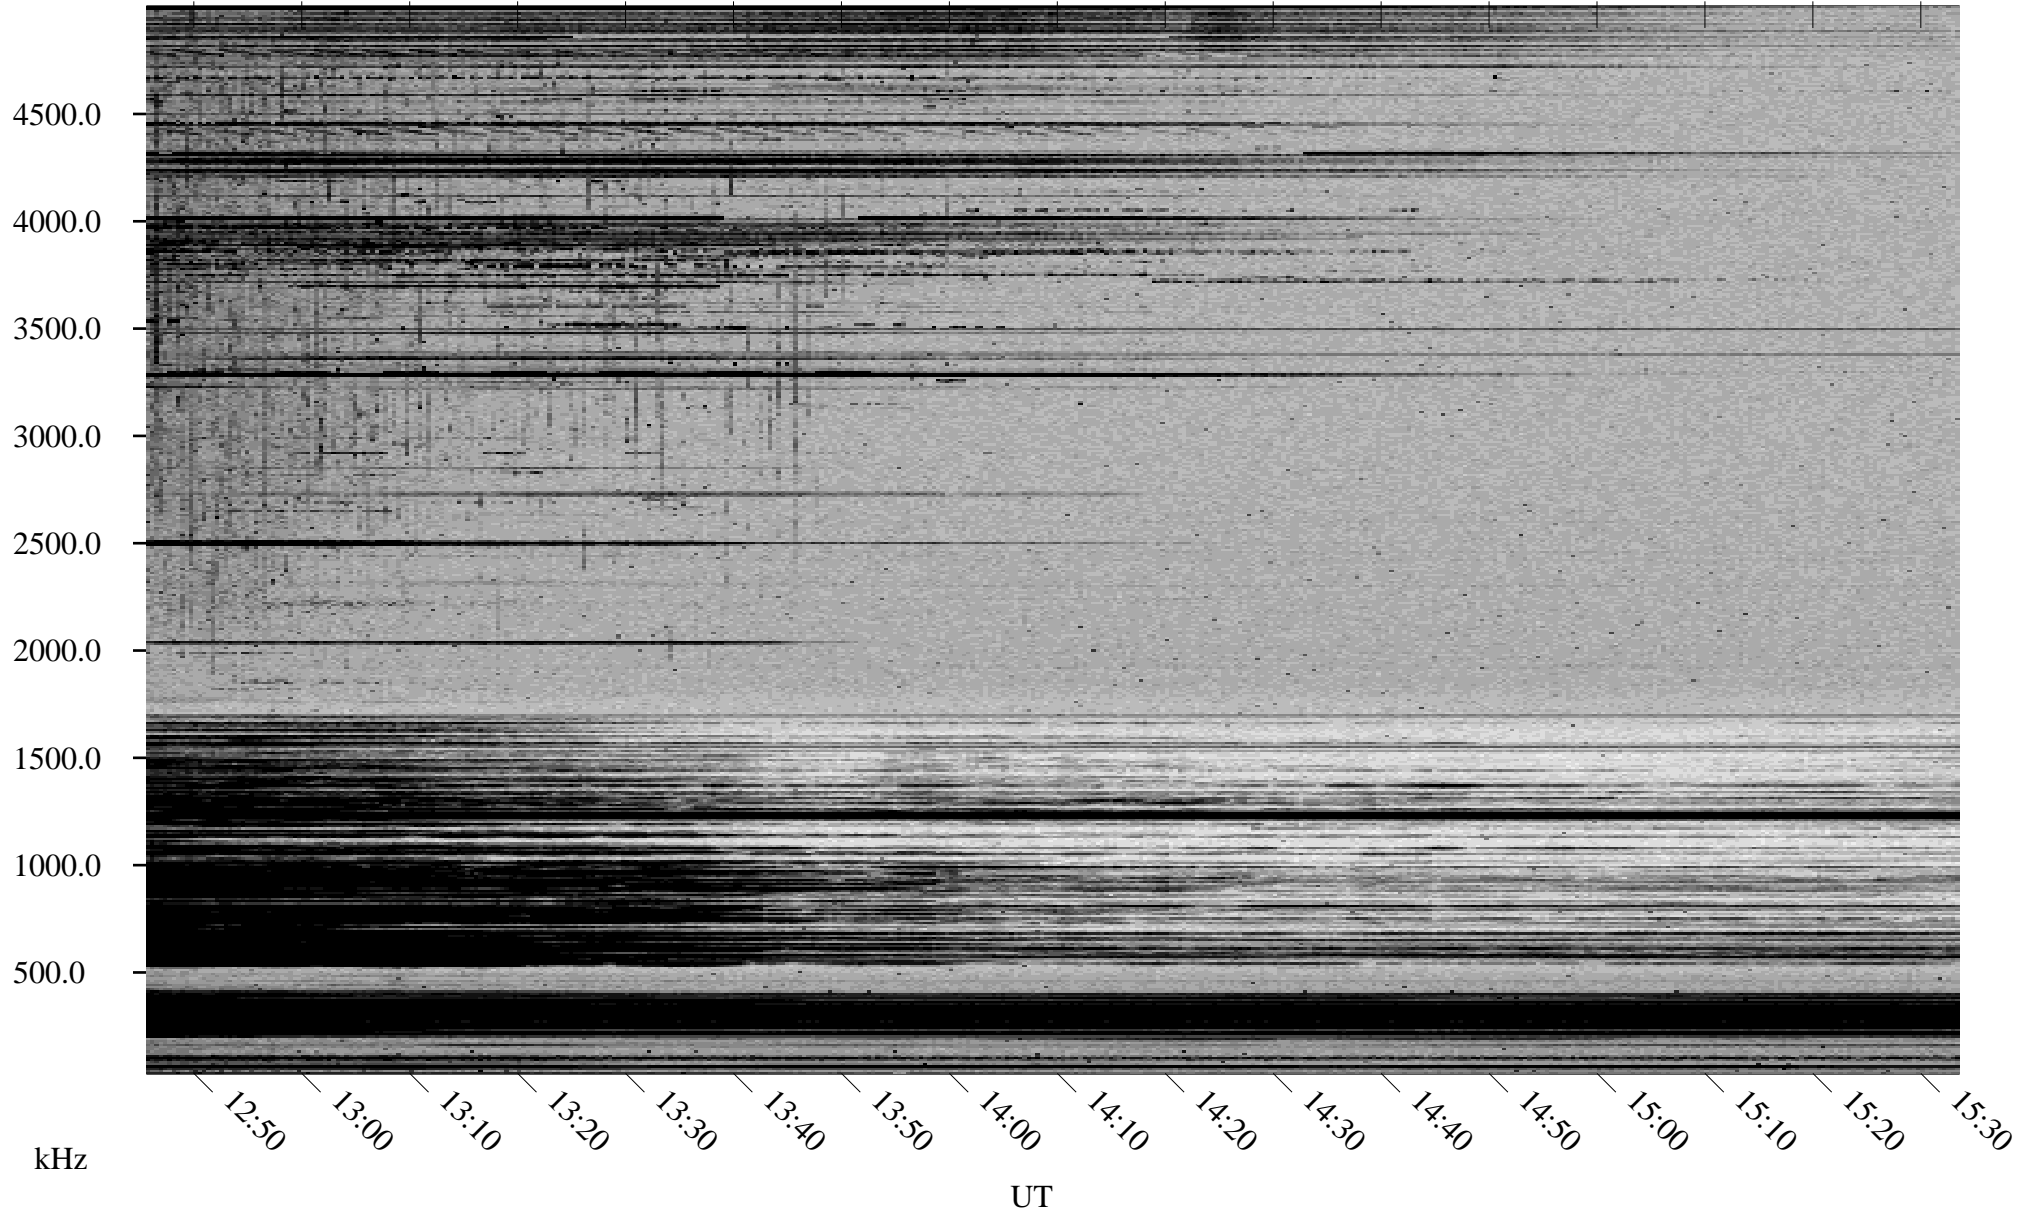

02/11/2002 Churchill, Manitoba

Linear Scale Black = 161 White = 15

ch02042l.r00m max_12

Page 1

02/11/2002 Churchill, Manitoba

Linear Scale Black = 161 White = 15

ch02042l.r00m max_12

Page 2

02/12/2002 Churchill, Manitoba

Linear Scale Black = 161 White = 15

ch02042l.r00m max_12

Page 3

02/12/2002 Churchill, Manitoba

Linear Scale Black = 161 White = 15

ch02042l.r00m max_12

Page 4

02/12/2002 Churchill, Manitoba

Linear Scale Black = 161 White = 15

ch02042l.r00m max_12

Page 5

02/12/2002 Churchill, Manitoba

Linear Scale Black = 161 White = 15

ch02042l.r00m max_12

Page 6

02/12/2002 Churchill, Manitoba

Linear Scale Black = 161 White = 15

ch02042l.r00m max_12

Page 7

02/12/2002 Churchill, Manitoba

Linear Scale Black = 161 White = 15

ch02042l.r00m max_12

Page 8