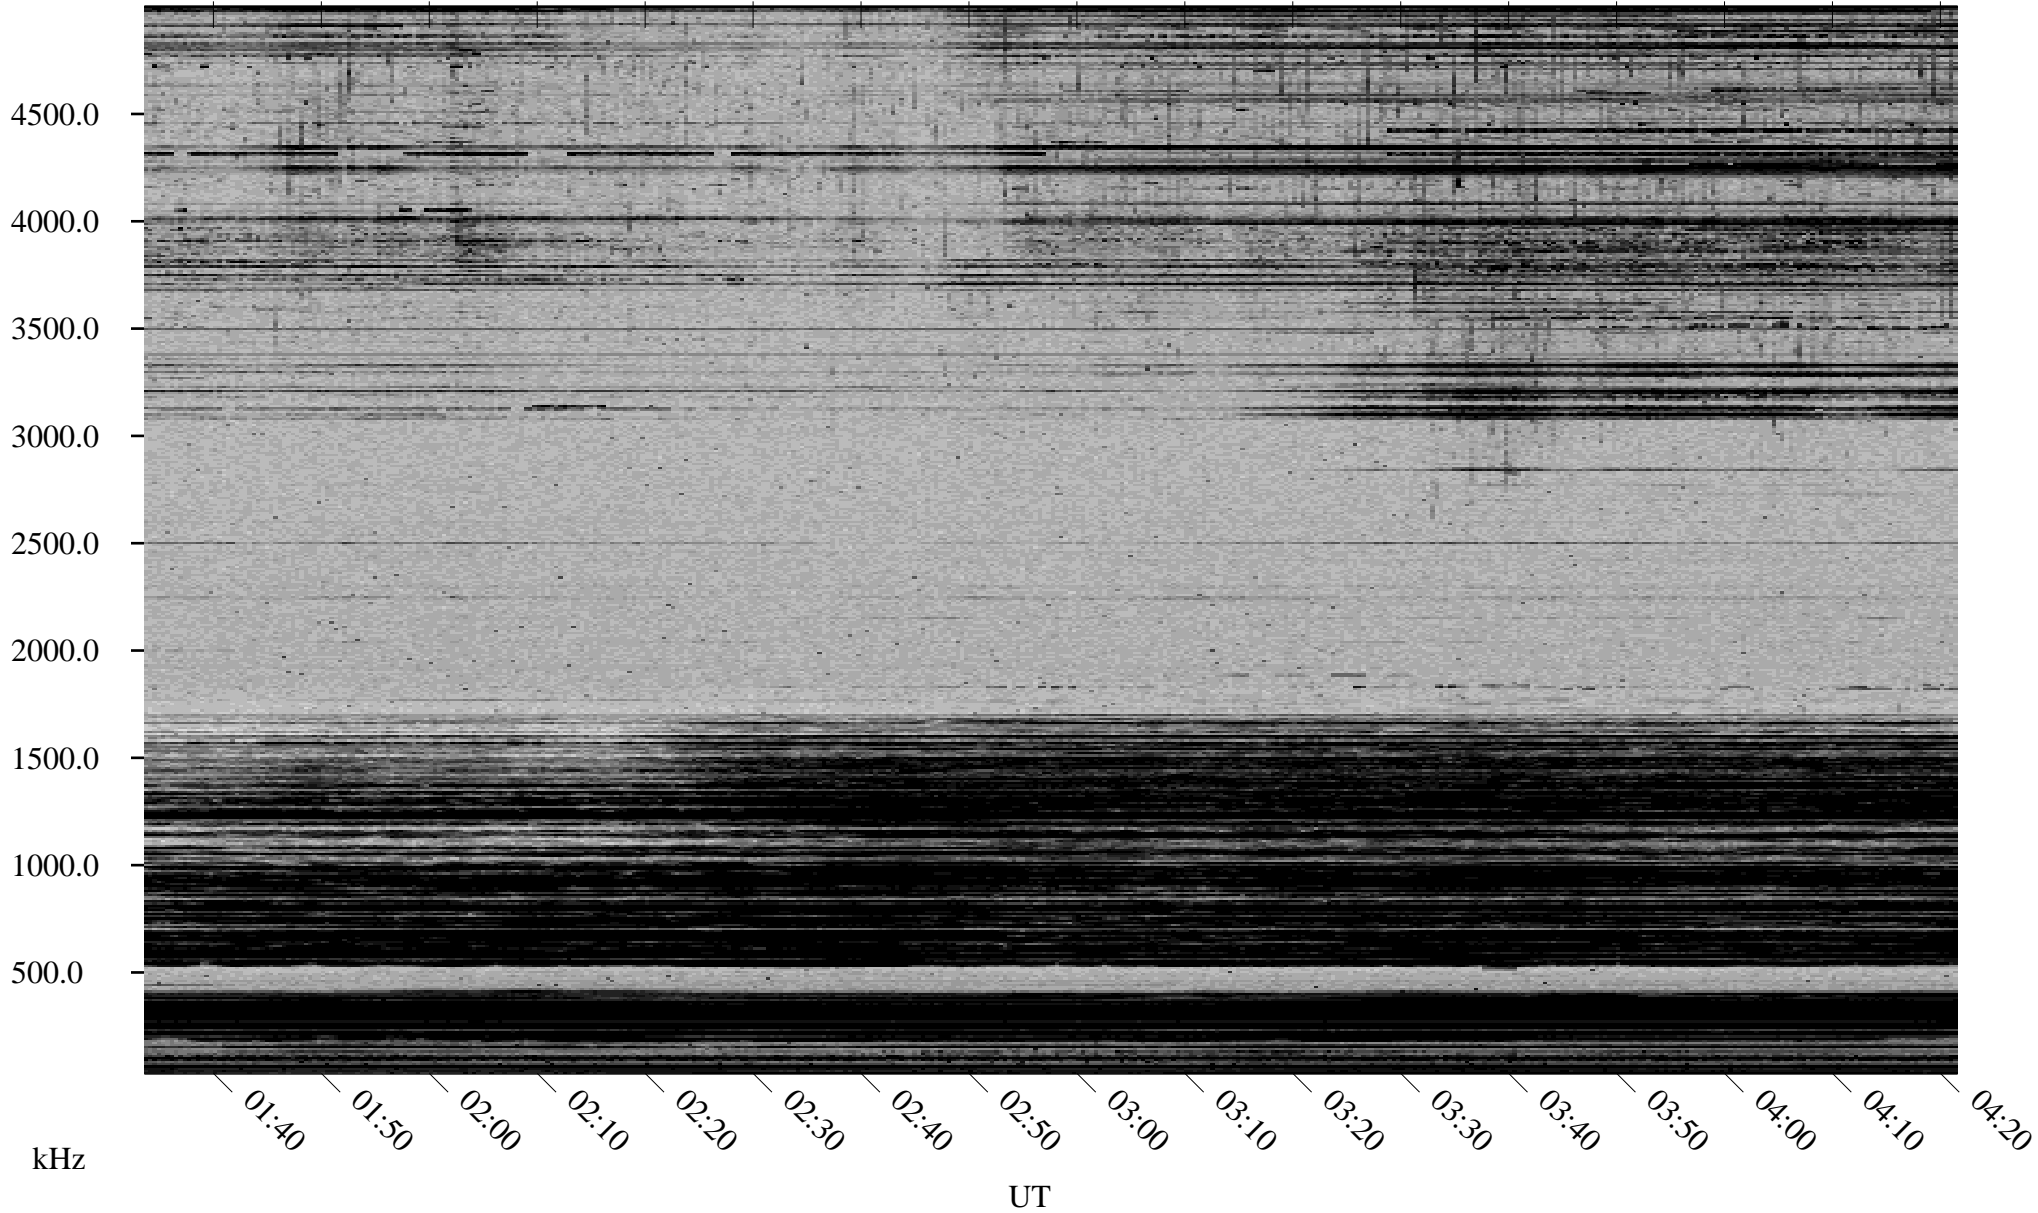

02/11/2002 Churchill, Manitoba

Linear Scale Black = 161 White = 15

ch02042l.r00m max_12

Page 1

02/11/2002 Churchill, Manitoba

Linear Scale Black = 161 White = 15

ch02042l.r00m max_12

Page 2

02/12/2002 Churchill, Manitoba

Linear Scale Black = 161 White = 15

ch02042l.r00m max_12

Page 3

02/12/2002 Churchill, Manitoba

Linear Scale Black = 161 White = 15

ch02042l.r00m max_12

Page 4

02/12/2002 Churchill, Manitoba

Linear Scale Black = 161 White = 15

ch02042l.r00m max_12

Page 5

02/12/2002 Churchill, Manitoba

Linear Scale Black = 161 White = 15

ch02042l.r00m max_12

Page 6

02/12/2002 Churchill, Manitoba

Linear Scale Black = 161 White = 15

ch02042l.r00m max_12

Page 7

02/12/2002 Churchill, Manitoba

Linear Scale Black = 161 White = 15

ch02042l.r00m max_12

Page 8