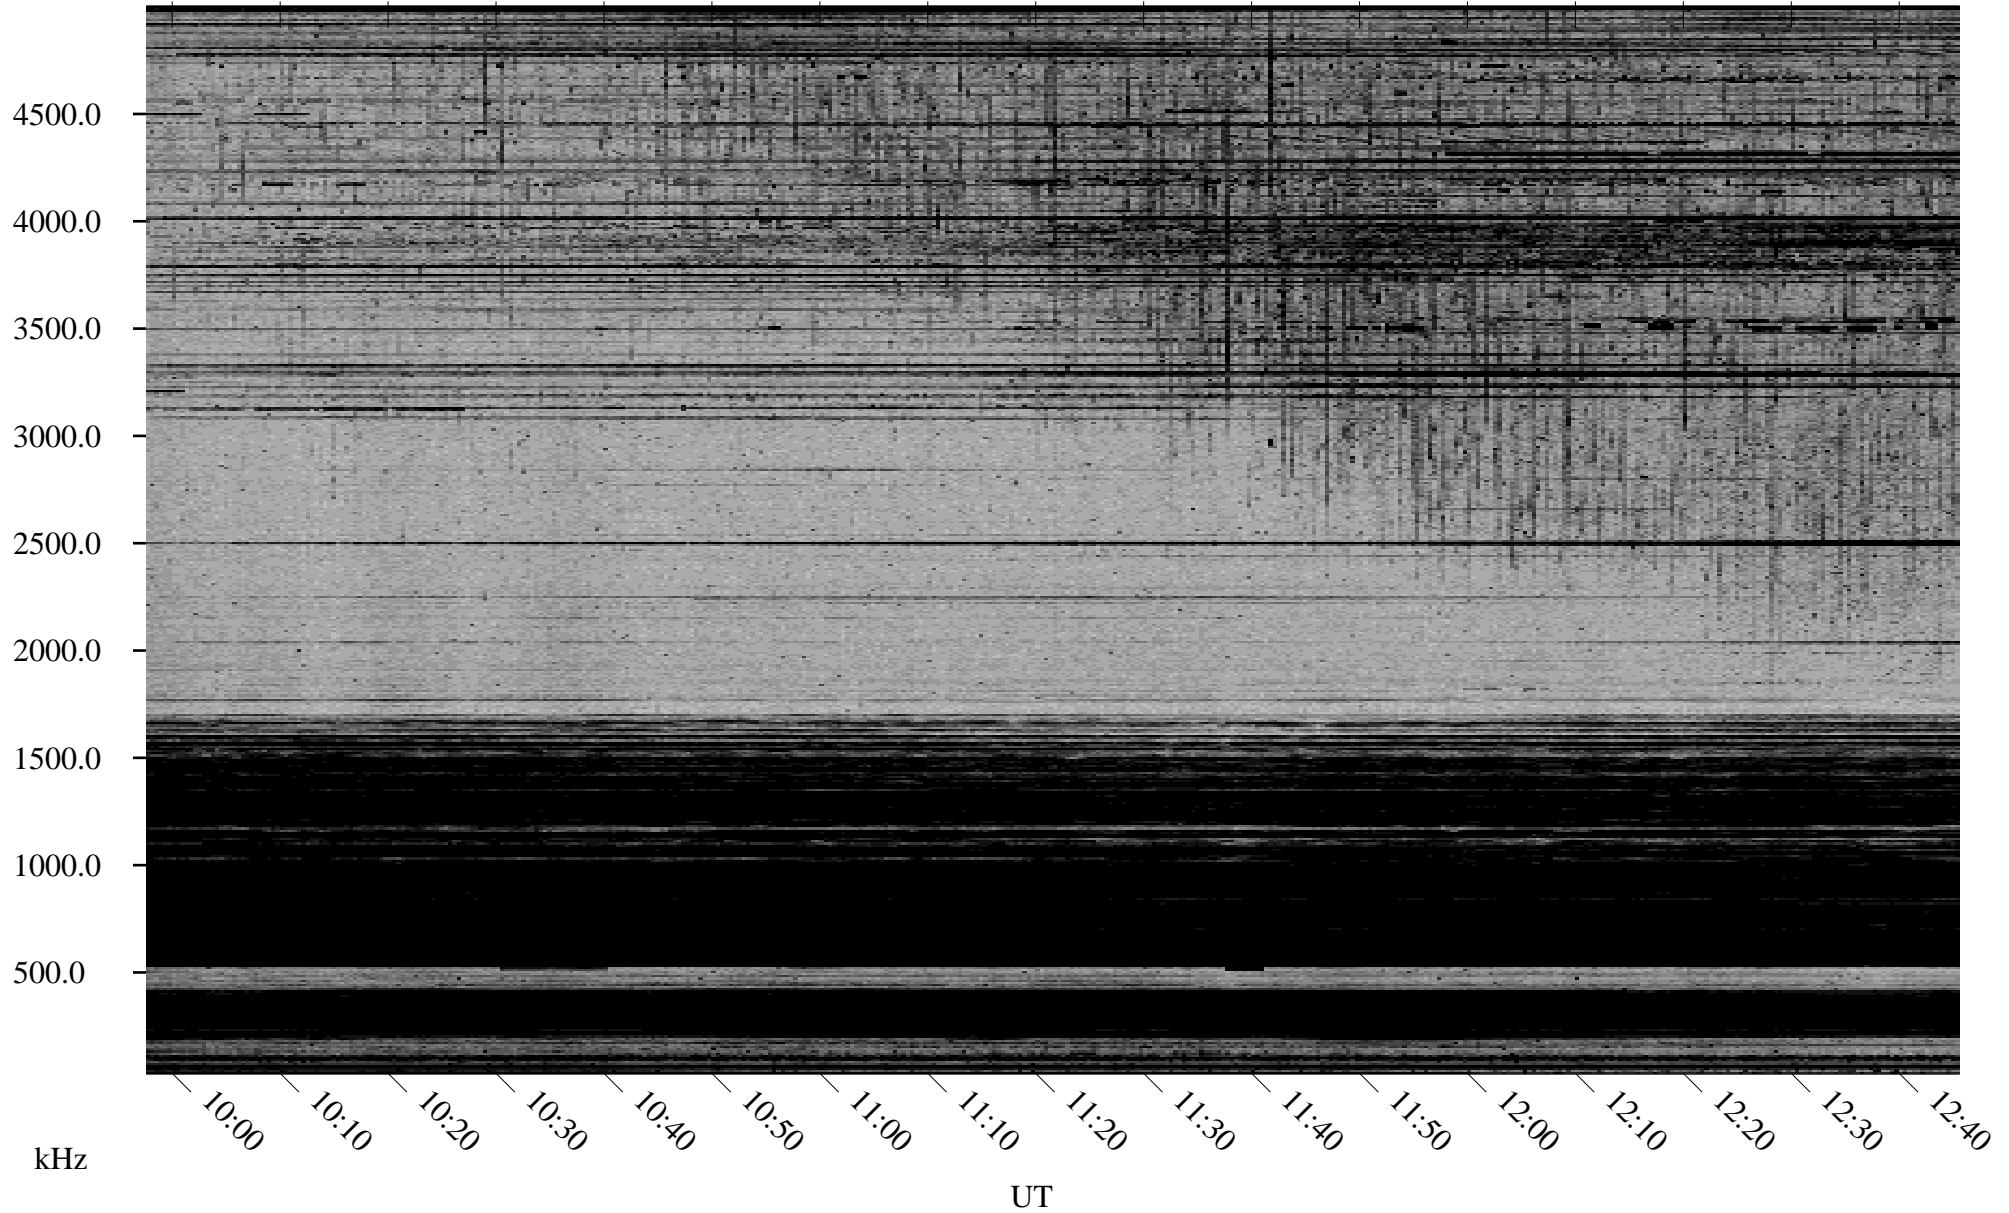

02/11/2002 Churchill, Manitoba

Linear Scale Black = 161 White = 15

ch02042l.r00m max_12

Page 1

02/11/2002 Churchill, Manitoba

Linear Scale Black = 161 White = 15

ch02042l.r00m max_12

Page 2

02/12/2002 Churchill, Manitoba

Linear Scale Black = 161 White = 15

ch02042l.r00m max_12

Page 3

02/12/2002 Churchill, Manitoba

Linear Scale Black = 161 White = 15

ch02042l.r00m max_12

Page 4

02/12/2002 Churchill, Manitoba

Linear Scale Black = 161 White = 15

ch02042l.r00m max_12

Page 5

02/12/2002 Churchill, Manitoba

Linear Scale Black = 161 White = 15

ch02042l.r00m max_12

Page 6

02/12/2002 Churchill, Manitoba

Linear Scale Black = 161 White = 15

ch02042l.r00m max_12

Page 7

02/12/2002 Churchill, Manitoba

Linear Scale Black = 161 White = 15

ch02042l.r00m max_12

Page 8