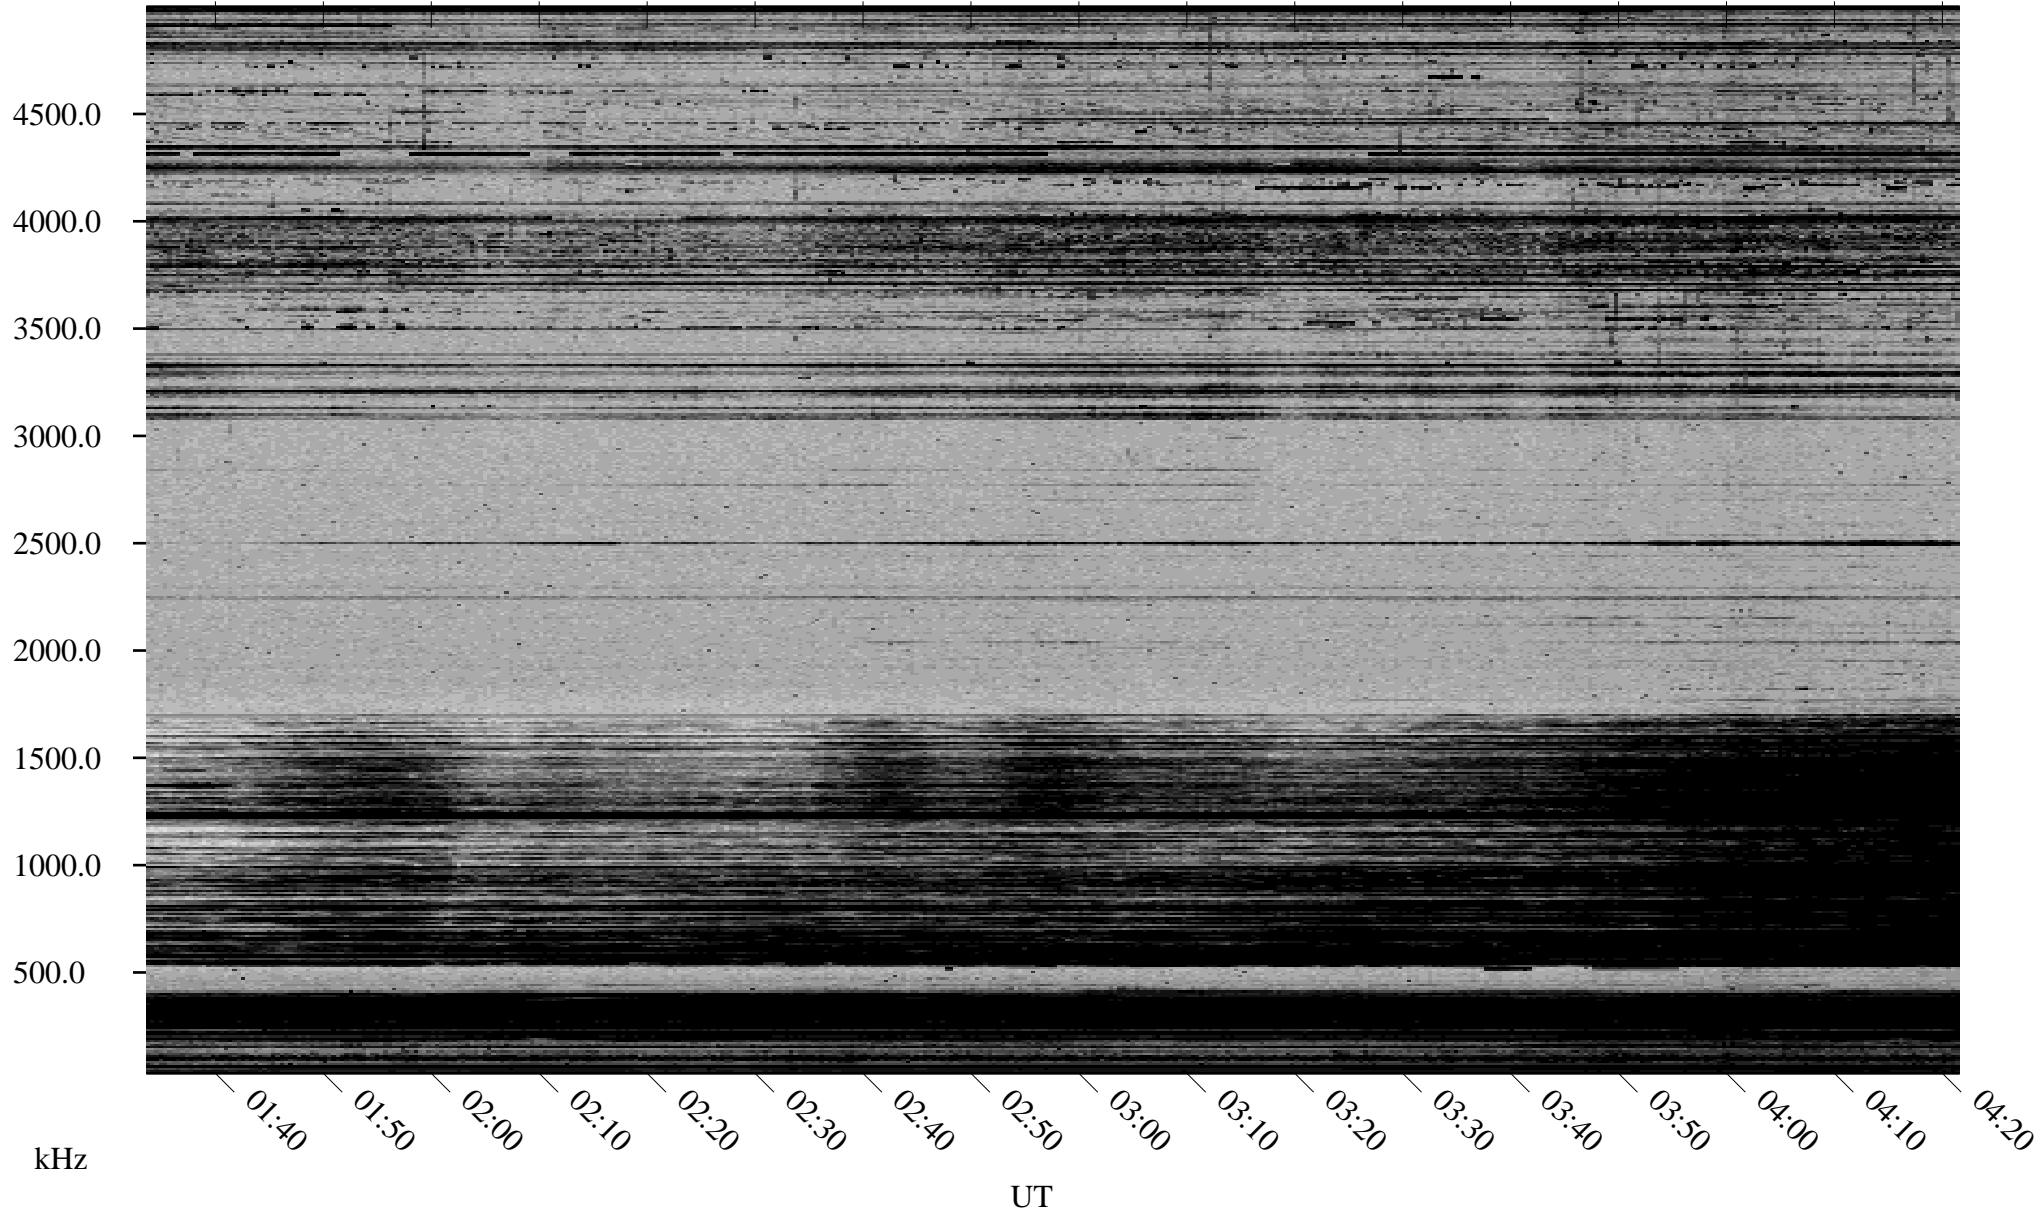

02/12/2002 Churchill, Manitoba

Linear Scale Black = 161 White = 15

ch02043l.r00m max_12

Page 1

02/12/2002 Churchill, Manitoba

Linear Scale Black = 161 White = 15

ch02043l.r00m max_12

Page 2

02/13/2002 Churchill, Manitoba

Linear Scale Black = 161 White = 15

ch02043l.r00m max_12

Page 3

02/13/2002 Churchill, Manitoba

Linear Scale Black = 161 White = 15

ch02043l.r00m max_12

Page 4

02/13/2002 Churchill, Manitoba

Linear Scale Black = 161 White = 15

ch02043l.r00m max_12

Page 5

02/13/2002 Churchill, Manitoba

Linear Scale Black = 161 White = 15

ch02043l.r00m max_12

Page 6

02/13/2002 Churchill, Manitoba

Linear Scale Black = 161 White = 15

ch02043l.r00m max_12

Page 7

02/13/2002 Churchill, Manitoba

Linear Scale Black = 161 White = 15

ch02043l.r00m max_12

Page 8