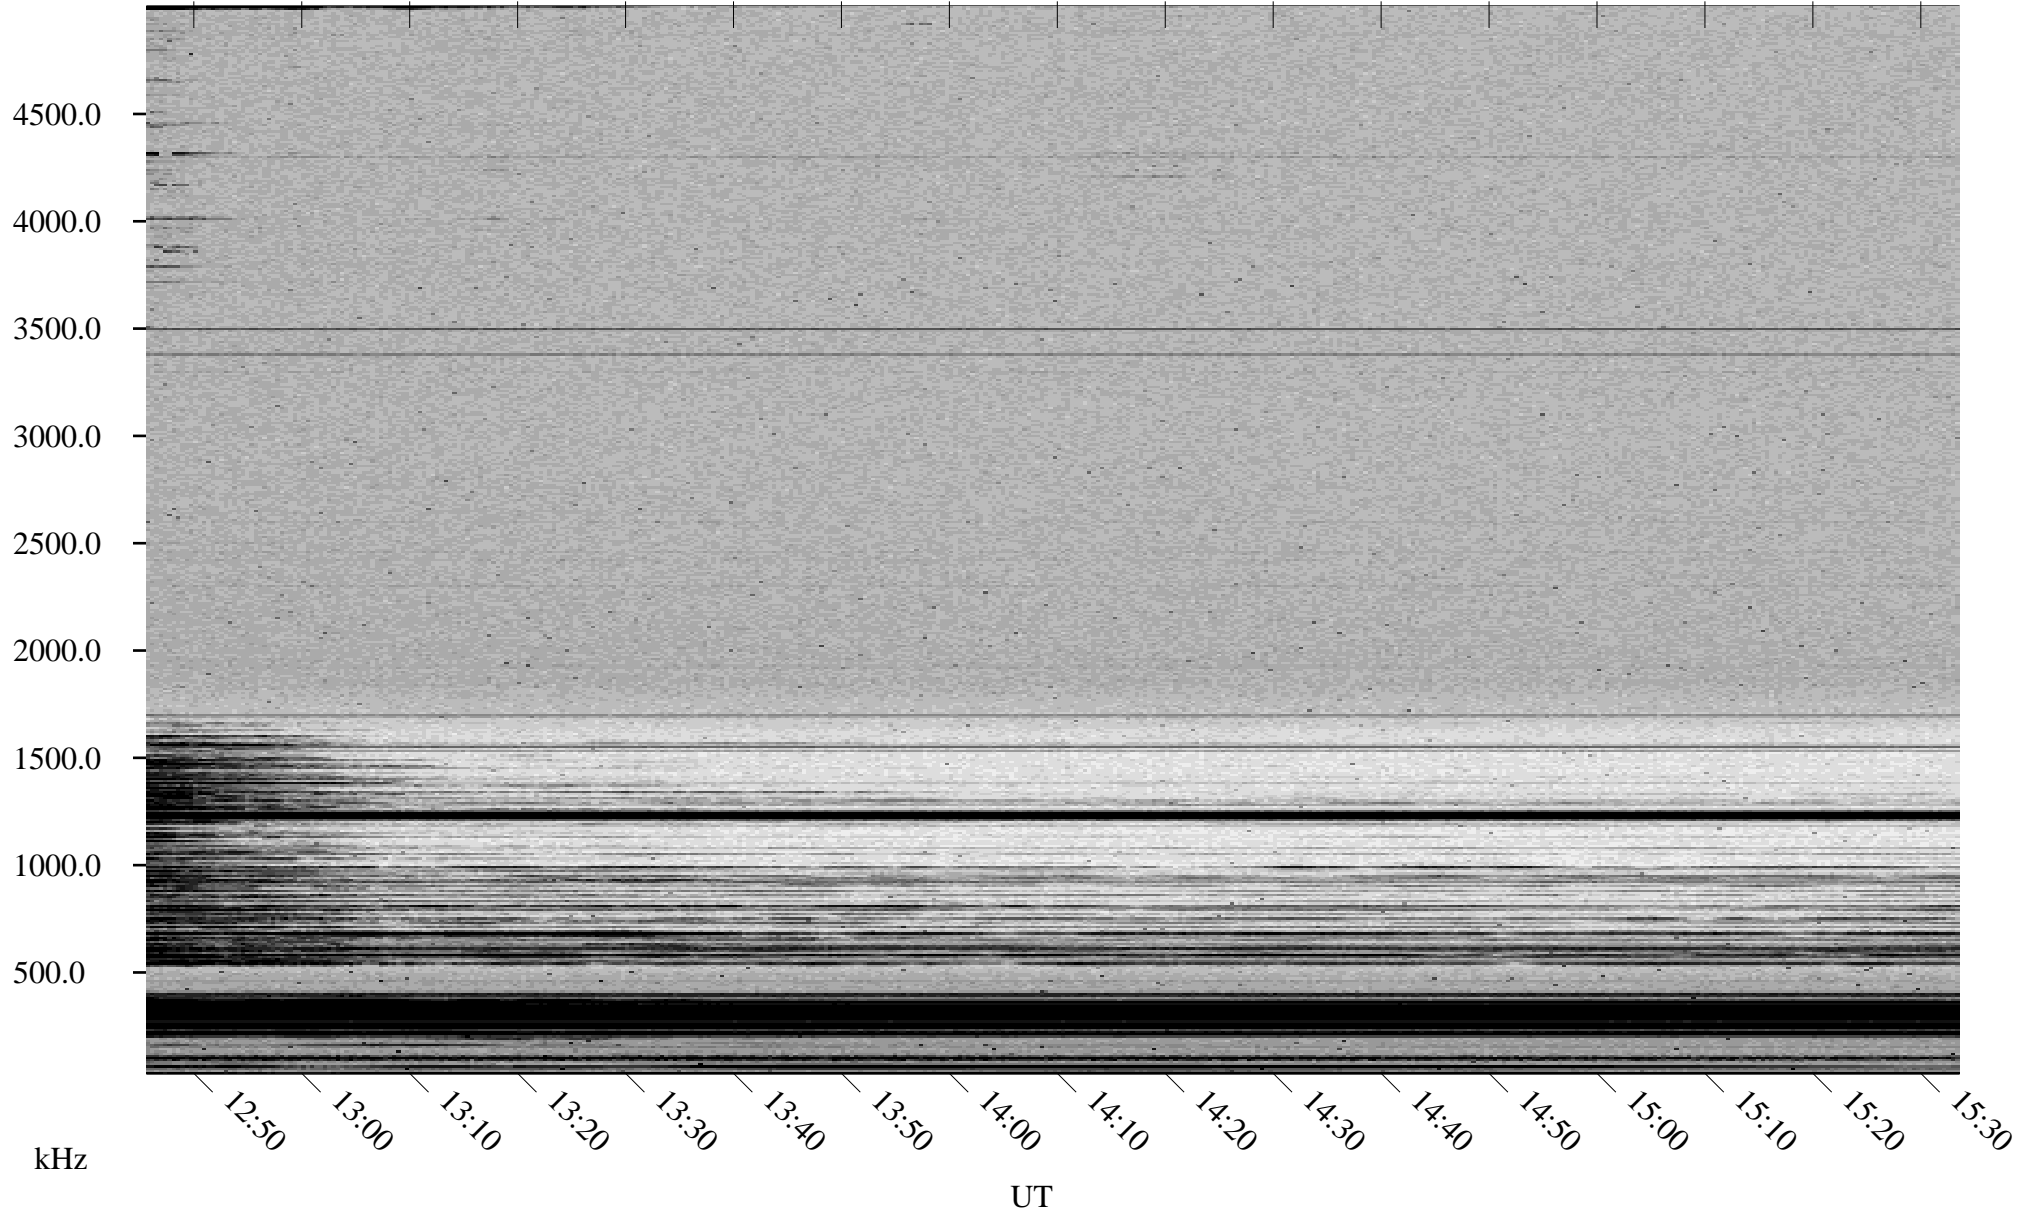

02/12/2002 Churchill, Manitoba

Linear Scale Black = 161 White = 15

ch02043l.r00m max_12

Page 1

02/12/2002 Churchill, Manitoba

Linear Scale Black = 161 White = 15

ch02043l.r00m max_12

Page 2

02/13/2002 Churchill, Manitoba

Linear Scale Black = 161 White = 15

ch02043l.r00m max_12

Page 3

02/13/2002 Churchill, Manitoba

Linear Scale Black = 161 White = 15

ch02043l.r00m max_12

Page 4

02/13/2002 Churchill, Manitoba

Linear Scale Black = 161 White = 15

ch02043l.r00m max_12

Page 5

02/13/2002 Churchill, Manitoba

Linear Scale Black = 161 White = 15

ch02043l.r00m max_12

Page 6

02/13/2002 Churchill, Manitoba

Linear Scale Black = 161 White = 15

ch02043l.r00m max_12

Page 7

02/13/2002 Churchill, Manitoba

Linear Scale Black = 161 White = 15

ch02043l.r00m max_12

Page 8