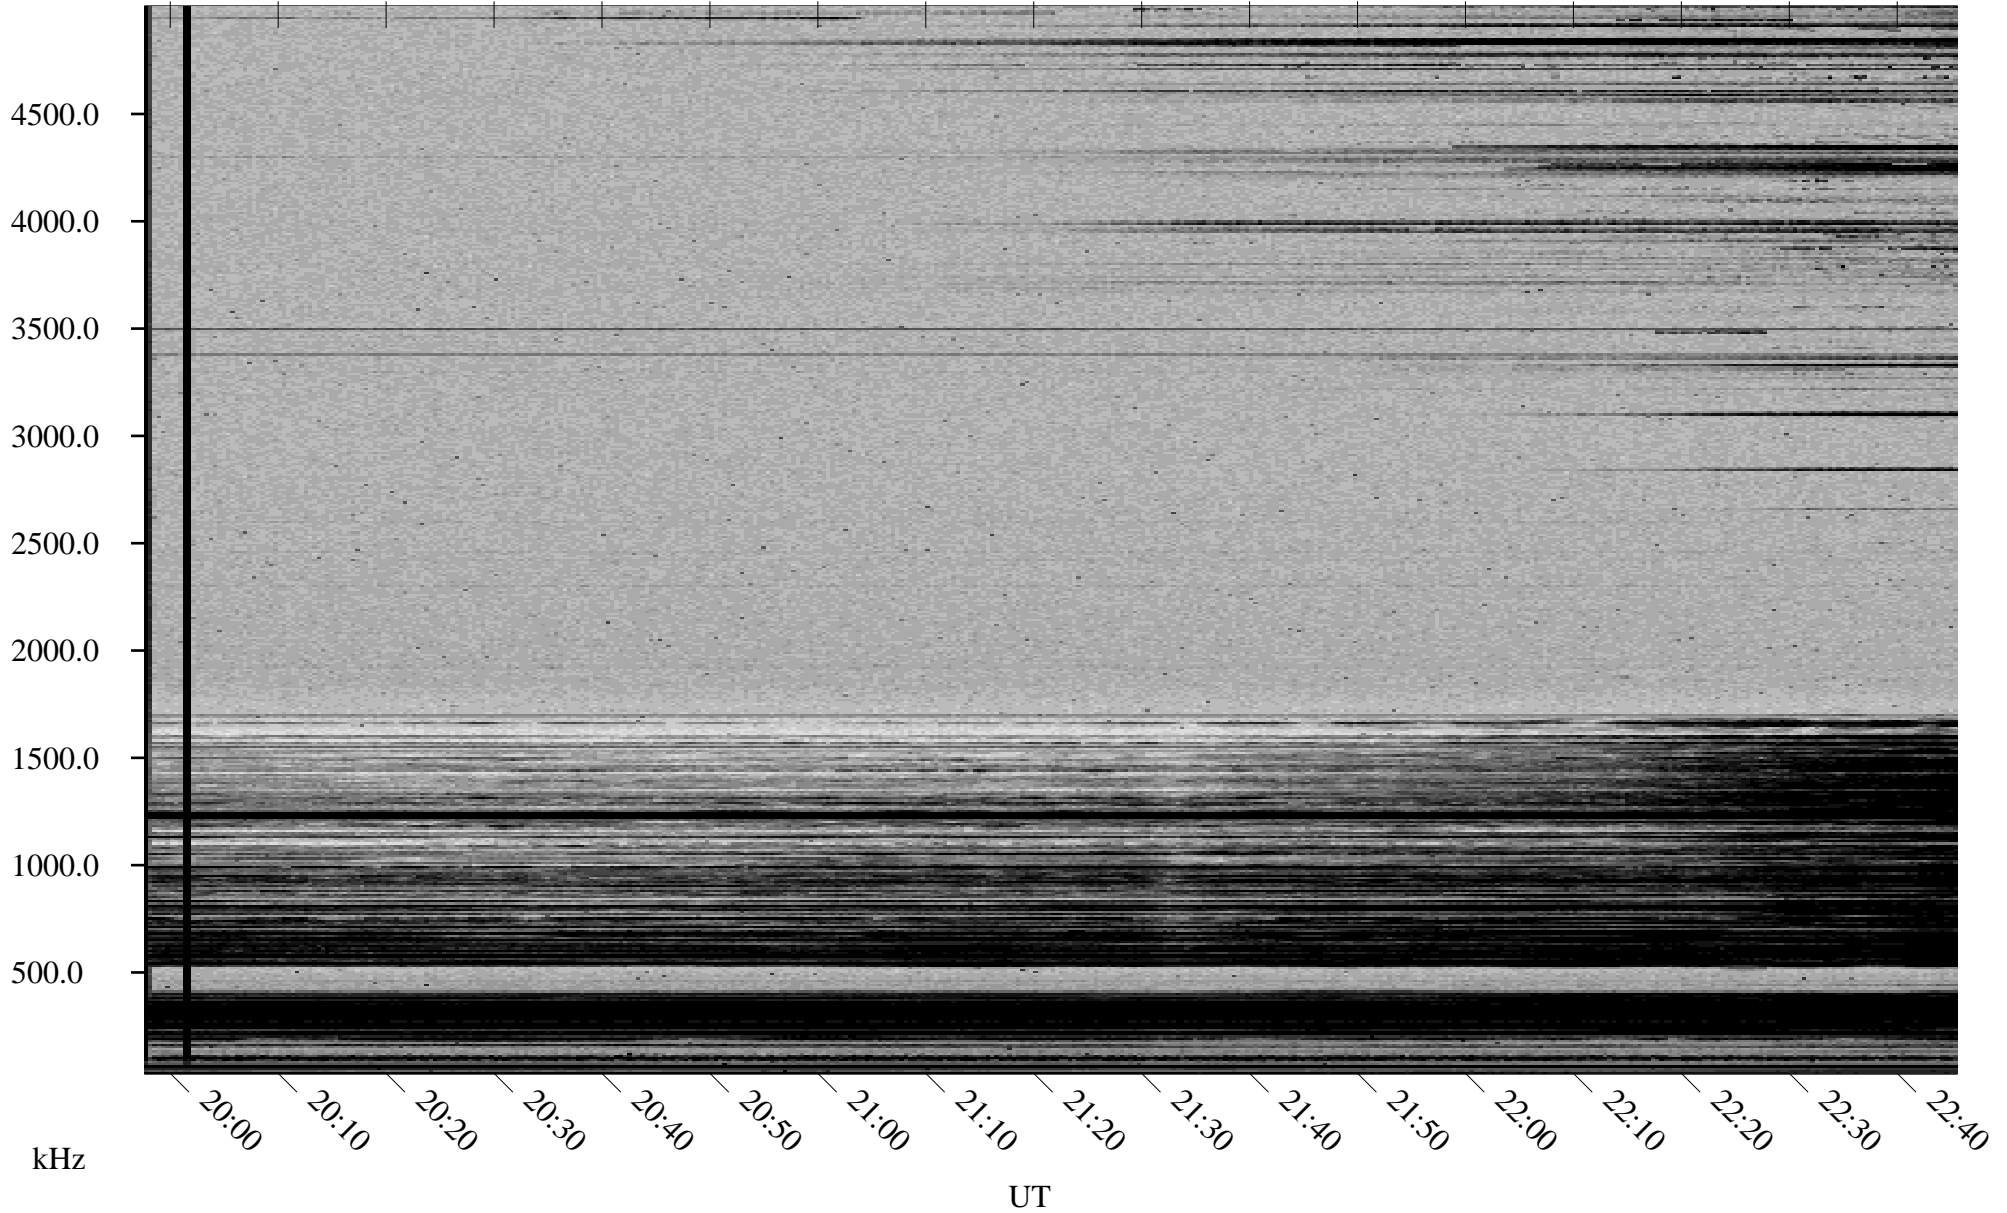

02/12/2002 Churchill, Manitoba

Linear Scale Black = 161 White = 15

ch02043l.r00m max_12

Page 1

02/12/2002 Churchill, Manitoba

Linear Scale Black = 161 White = 15

ch02043l.r00m max_12

Page 2

02/13/2002 Churchill, Manitoba

Linear Scale Black = 161 White = 15

ch02043l.r00m max_12

Page 3

02/13/2002 Churchill, Manitoba

Linear Scale Black = 161 White = 15

ch02043l.r00m max_12

Page 4

02/13/2002 Churchill, Manitoba

Linear Scale Black = 161 White = 15

ch02043l.r00m max_12

Page 5

02/13/2002 Churchill, Manitoba

Linear Scale Black = 161 White = 15

ch02043l.r00m max_12

Page 6

02/13/2002 Churchill, Manitoba

Linear Scale Black = 161 White = 15

ch02043l.r00m max_12

Page 7

02/13/2002 Churchill, Manitoba

Linear Scale Black = 161 White = 15

ch02043l.r00m max_12

Page 8