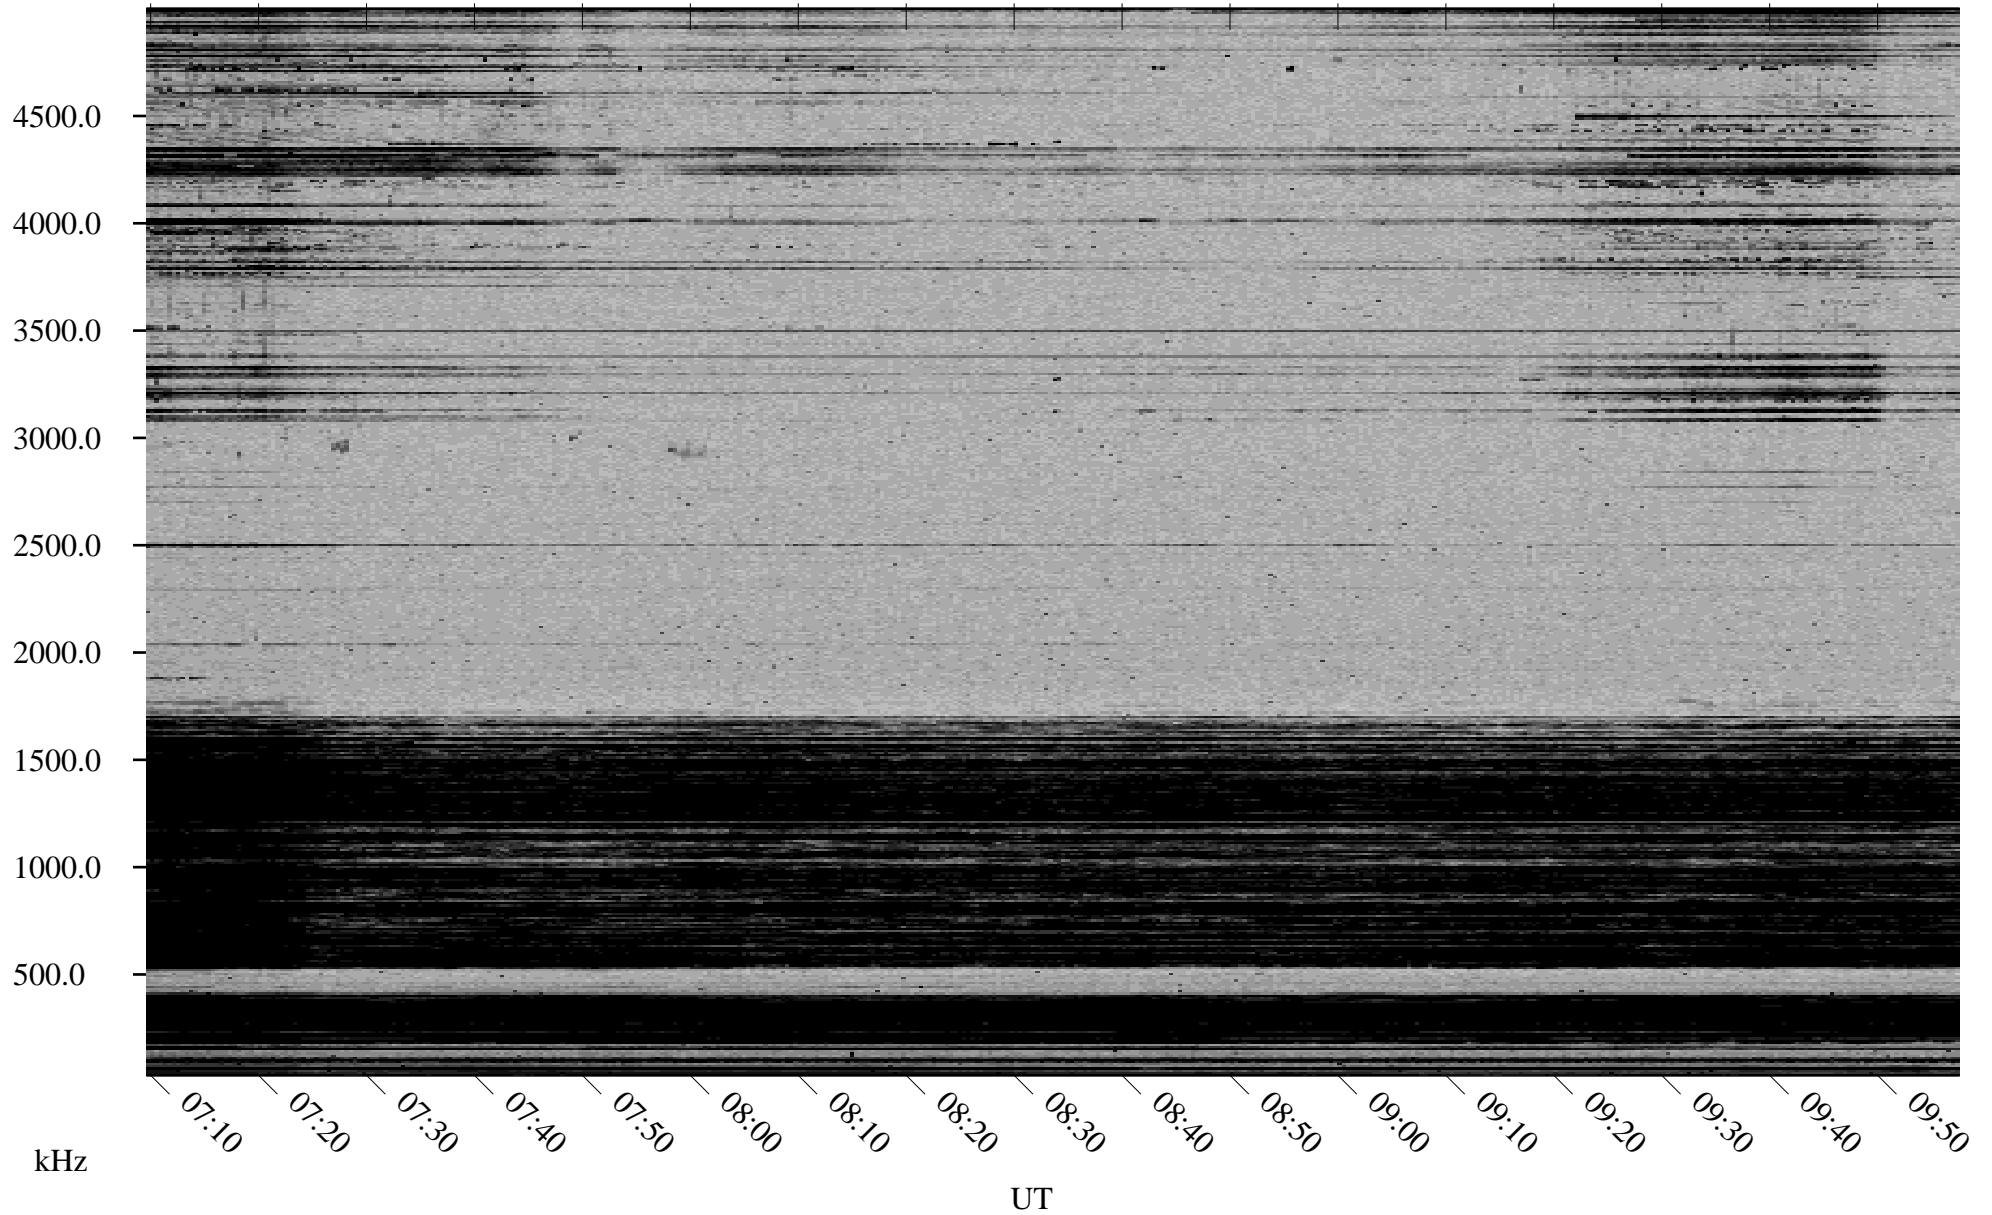

02/12/2002 Churchill, Manitoba

Linear Scale Black = 161 White = 15

ch02043l.r00m max_12

Page 1

02/12/2002 Churchill, Manitoba

Linear Scale Black = 161 White = 15

ch02043l.r00m max_12

Page 2

02/13/2002 Churchill, Manitoba

Linear Scale Black = 161 White = 15

ch02043l.r00m max_12

Page 3

02/13/2002 Churchill, Manitoba

Linear Scale Black = 161 White = 15

ch02043l.r00m max_12

Page 4

02/13/2002 Churchill, Manitoba

Linear Scale Black = 161 White = 15

ch02043l.r00m max_12

Page 5

02/13/2002 Churchill, Manitoba

Linear Scale Black = 161 White = 15

ch02043l.r00m max_12

Page 6

02/13/2002 Churchill, Manitoba

Linear Scale Black = 161 White = 15

ch02043l.r00m max_12

Page 7

02/13/2002 Churchill, Manitoba

Linear Scale Black = 161 White = 15

ch02043l.r00m max_12

Page 8