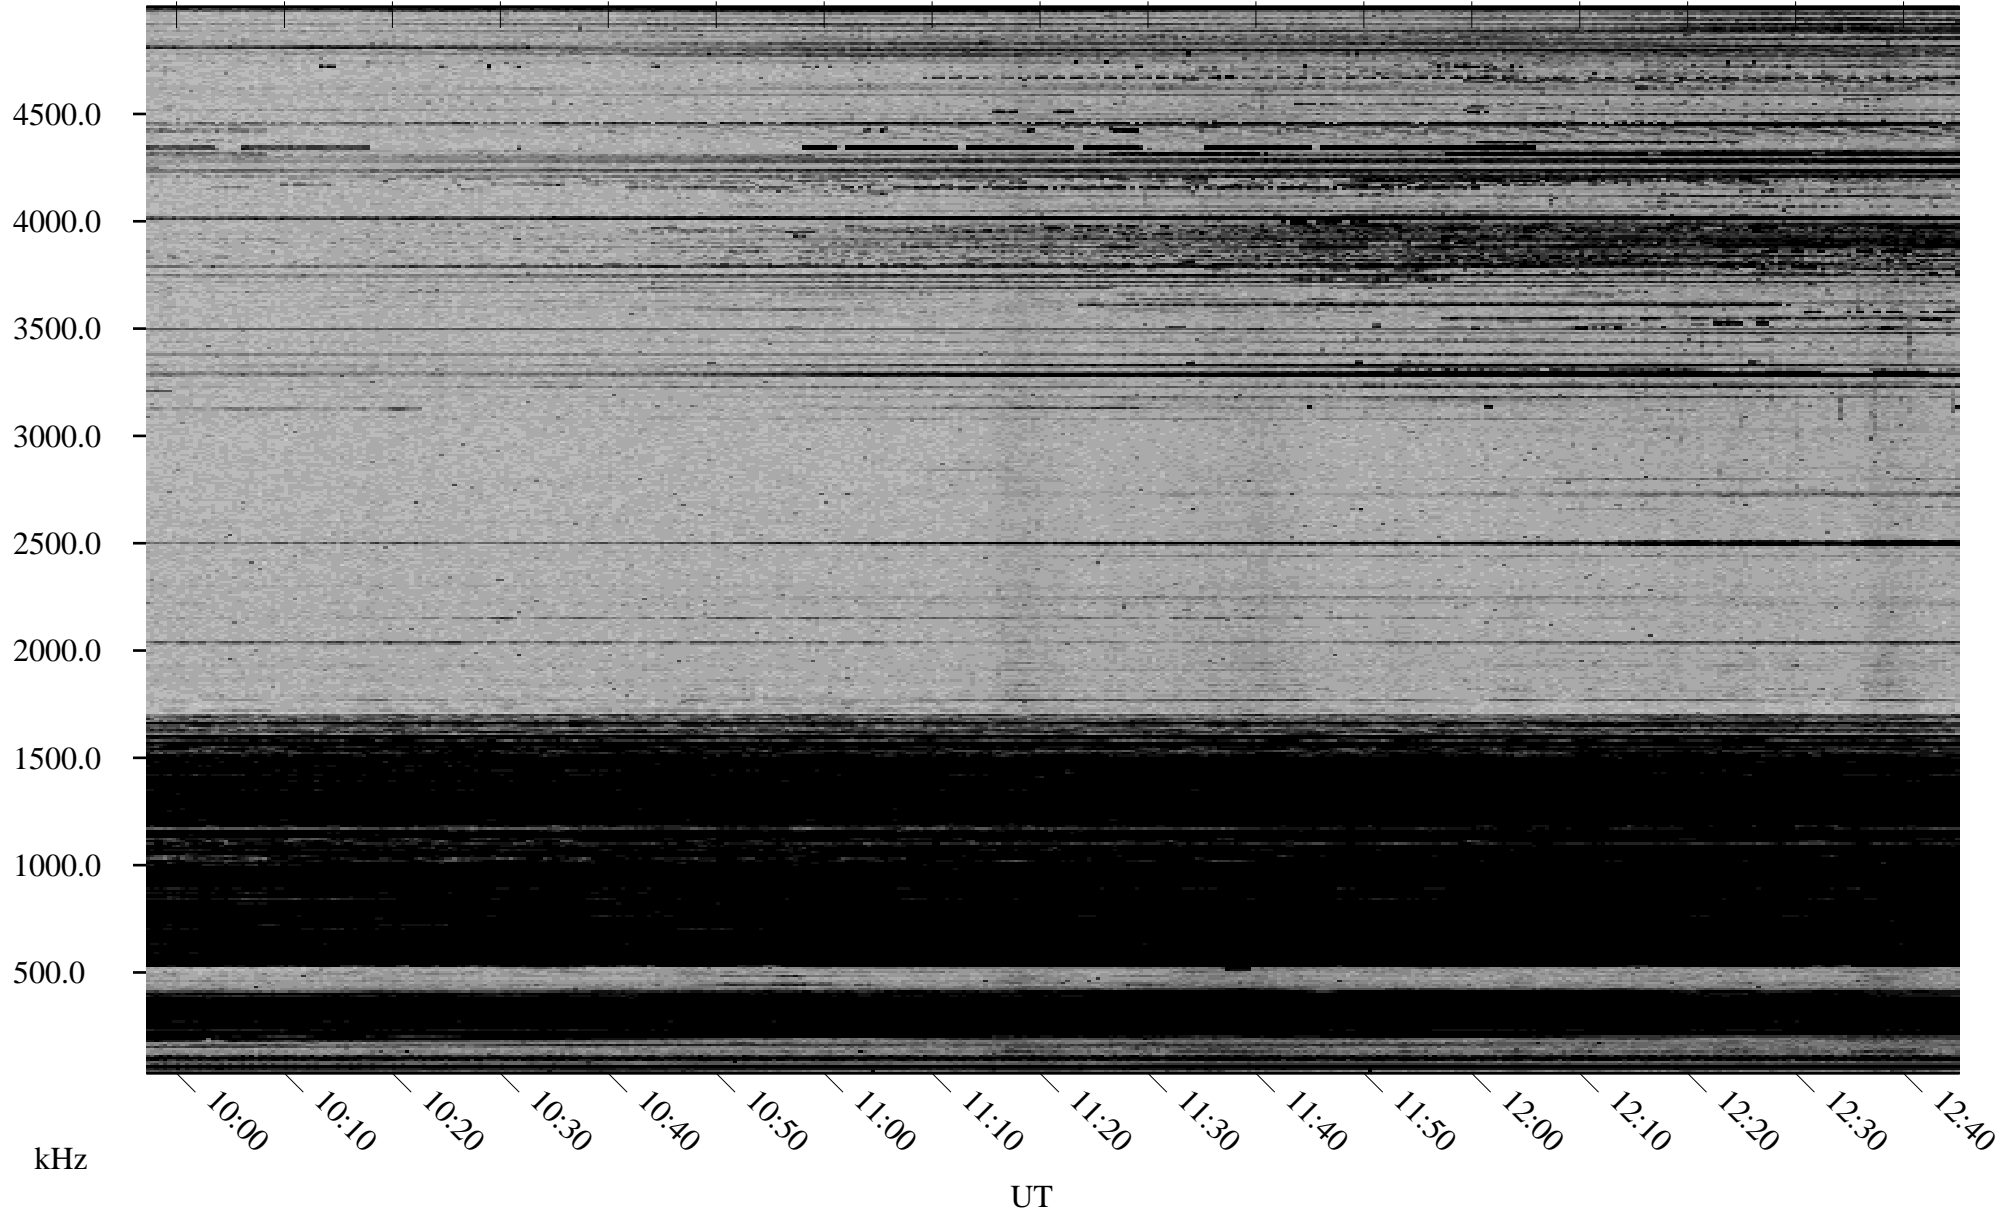

02/13/2002 Churchill, Manitoba

Linear Scale Black = 161 White = 15

ch02044l.r00m max_12

Page 1

02/13/2002 Churchill, Manitoba

Linear Scale Black = 161 White = 15

ch02044l.r00m max_12

Page 2

02/14/2002 Churchill, Manitoba

Linear Scale Black = 161 White = 15

ch02044l.r00m max_12

Page 3

02/14/2002 Churchill, Manitoba

Linear Scale Black = 161 White = 15

ch02044l.r00m max_12

Page 4

02/14/2002 Churchill, Manitoba

Linear Scale Black = 161 White = 15

ch02044l.r00m max_12

Page 5

02/14/2002 Churchill, Manitoba

Linear Scale Black = 161 White = 15

ch02044l.r00m max_12

Page 6

02/14/2002 Churchill, Manitoba

Linear Scale Black = 161 White = 15

ch02044l.r00m max_12

Page 7

02/14/2002 Churchill, Manitoba

Linear Scale Black = 161 White = 15

ch02044l.r00m max_12

Page 8