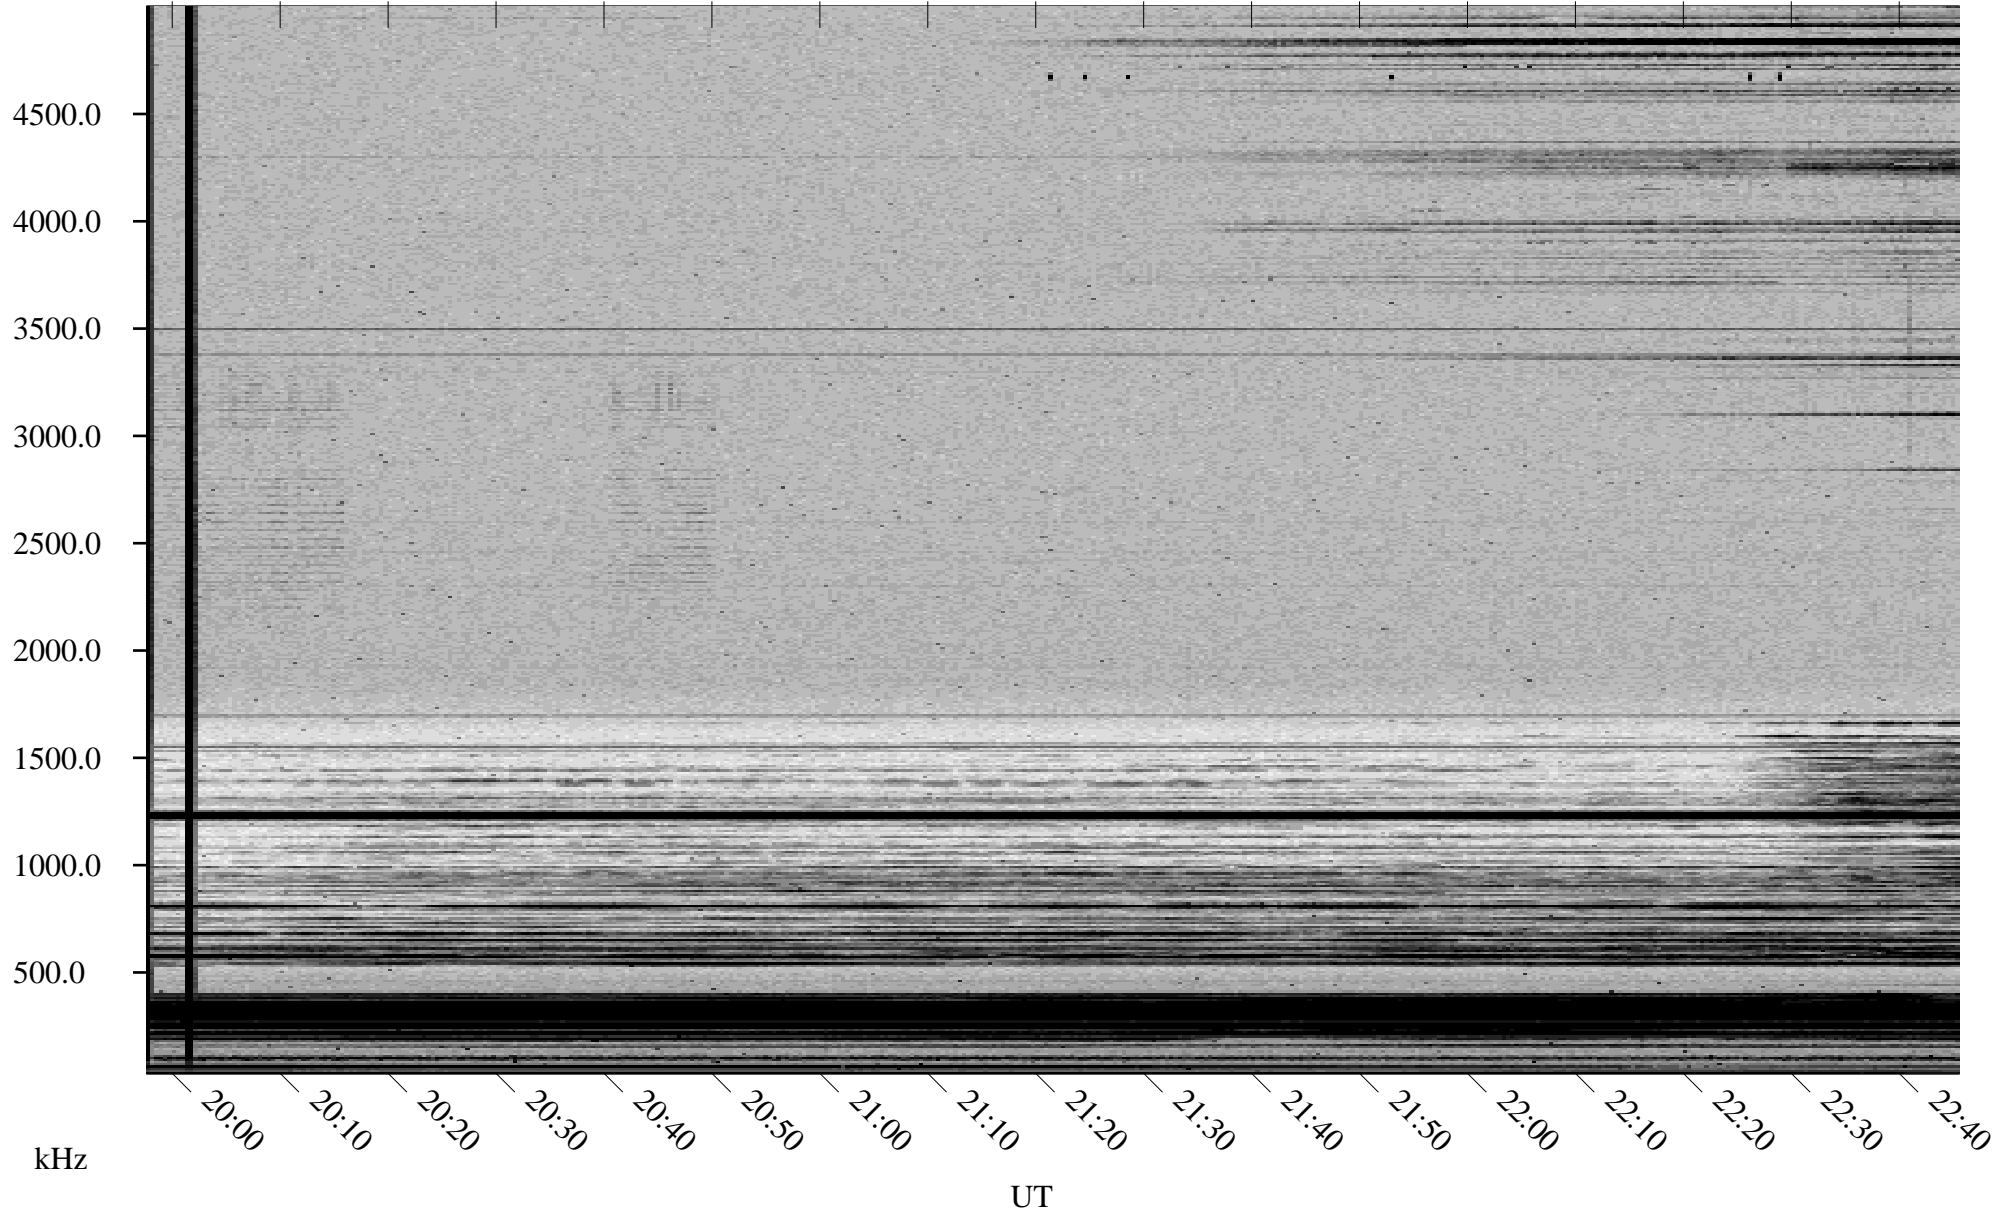

02/13/2002 Churchill, Manitoba

Linear Scale Black = 161 White = 15

ch02044l.r00m max_12

Page 1

02/13/2002 Churchill, Manitoba

Linear Scale Black = 161 White = 15

ch02044l.r00m max_12

Page 2

02/14/2002 Churchill, Manitoba

Linear Scale Black = 161 White = 15

ch02044l.r00m max_12

Page 3

02/14/2002 Churchill, Manitoba

Linear Scale Black = 161 White = 15

ch02044l.r00m max_12

Page 4

02/14/2002 Churchill, Manitoba

Linear Scale Black = 161 White = 15

ch02044l.r00m max_12

Page 5

02/14/2002 Churchill, Manitoba

Linear Scale Black = 161 White = 15

ch02044l.r00m max_12

Page 6

02/14/2002 Churchill, Manitoba

Linear Scale Black = 161 White = 15

ch02044l.r00m max_12

Page 7

02/14/2002 Churchill, Manitoba

Linear Scale Black = 161 White = 15

ch02044l.r00m max_12

Page 8