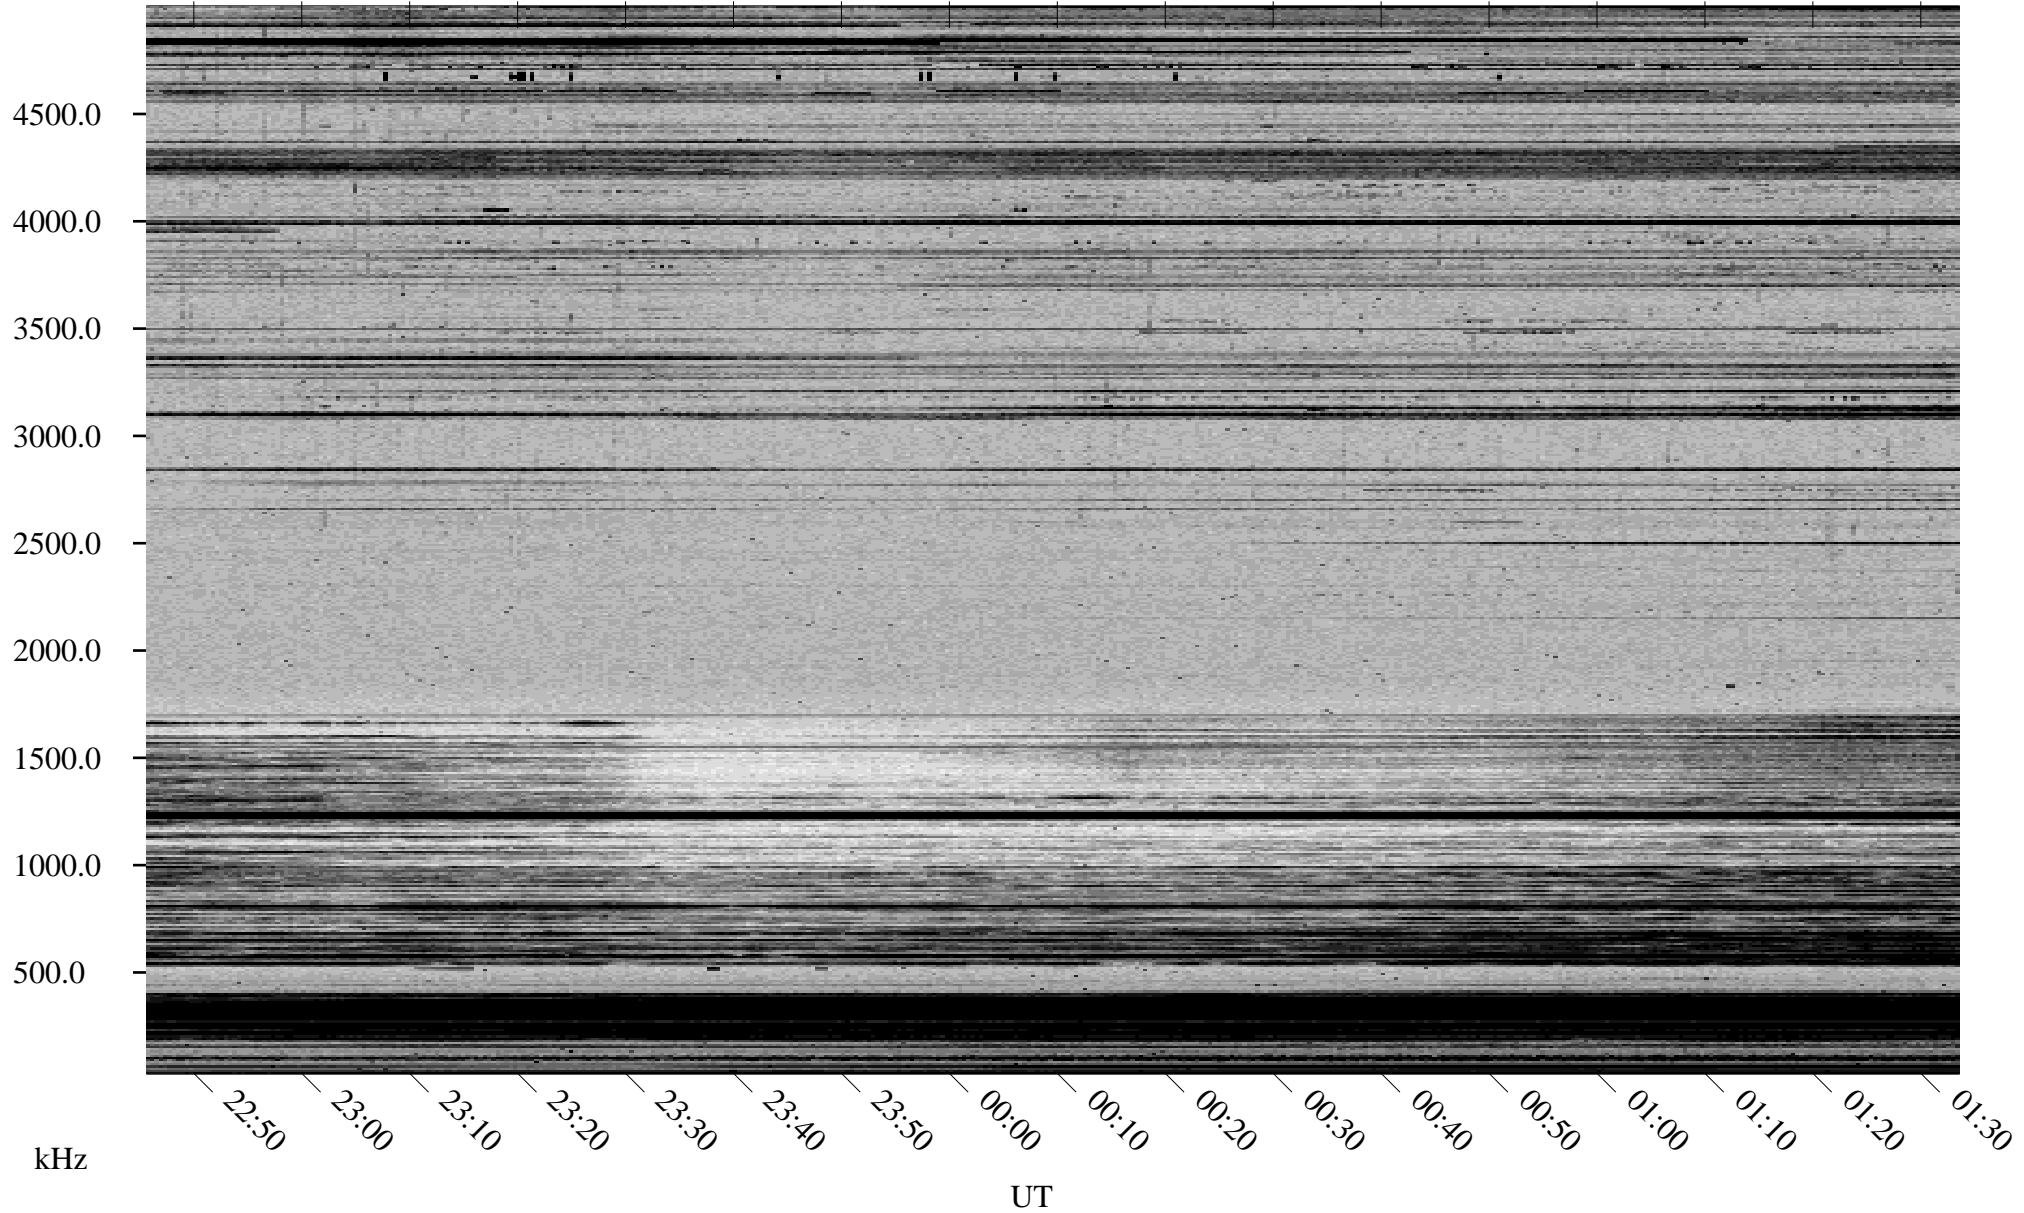

02/13/2002 Churchill, Manitoba

Linear Scale Black = 161 White = 15

ch02044l.r00m max_12

Page 1

02/13/2002 Churchill, Manitoba

Linear Scale Black = 161 White = 15

ch02044l.r00m max_12

Page 2

02/14/2002 Churchill, Manitoba

Linear Scale Black = 161 White = 15

ch02044l.r00m max_12

Page 3

02/14/2002 Churchill, Manitoba

Linear Scale Black = 161 White = 15

ch02044l.r00m max_12

Page 4

02/14/2002 Churchill, Manitoba

Linear Scale Black = 161 White = 15

ch02044l.r00m max_12

Page 5

02/14/2002 Churchill, Manitoba

Linear Scale Black = 161 White = 15

ch02044l.r00m max_12

Page 6

02/14/2002 Churchill, Manitoba

Linear Scale Black = 161 White = 15

ch02044l.r00m max_12

Page 7

02/14/2002 Churchill, Manitoba

Linear Scale Black = 161 White = 15

ch02044l.r00m max_12

Page 8