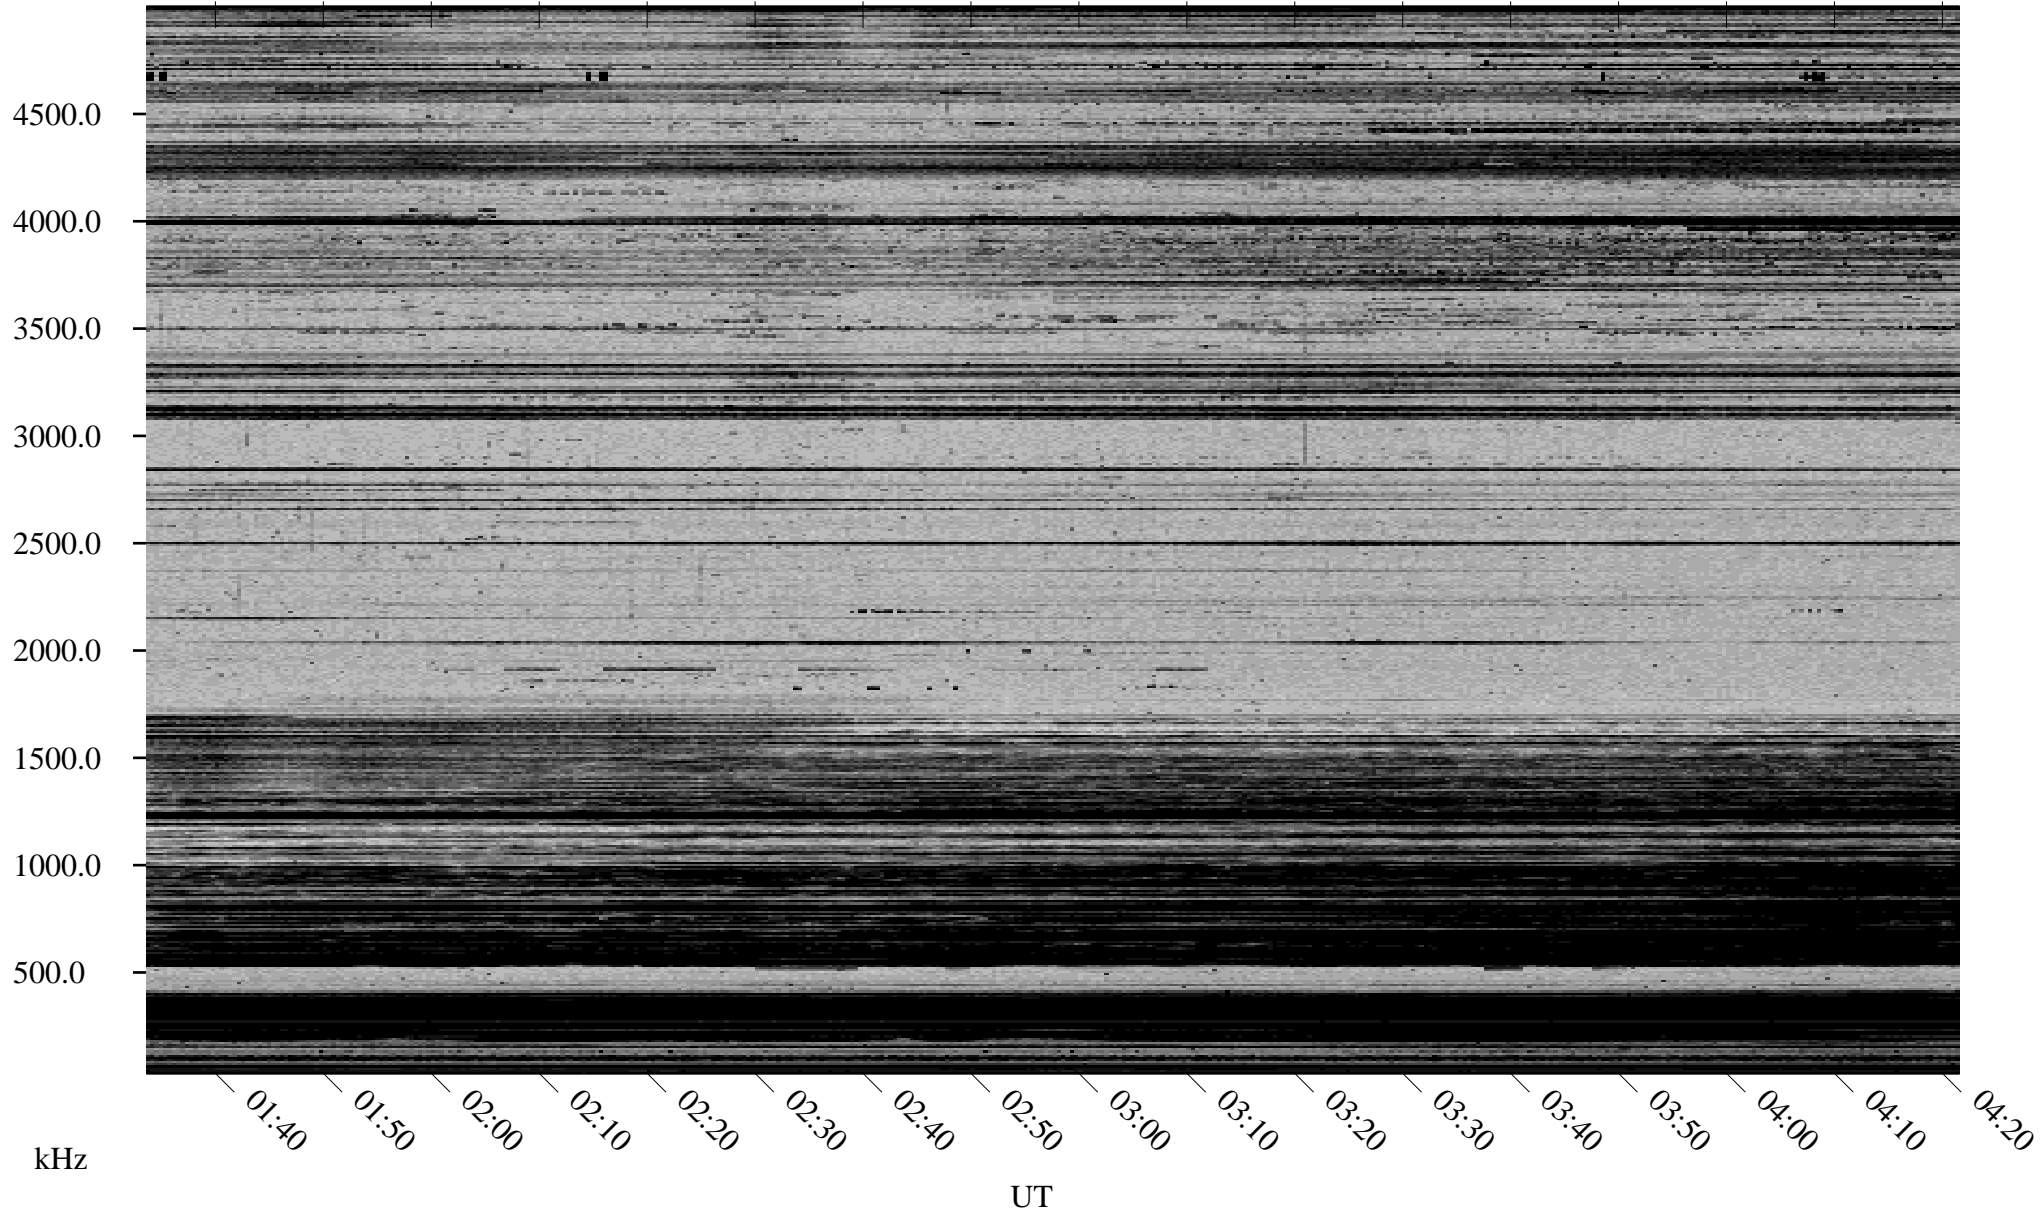

02/13/2002 Churchill, Manitoba

Linear Scale Black = 161 White = 15

ch02044l.r00m max_12

Page 1

02/13/2002 Churchill, Manitoba

Linear Scale Black = 161 White = 15

ch02044l.r00m max_12

Page 2

02/14/2002 Churchill, Manitoba

Linear Scale Black = 161 White = 15

ch02044l.r00m max_12

Page 3

02/14/2002 Churchill, Manitoba

Linear Scale Black = 161 White = 15

ch02044l.r00m max_12

Page 4

02/14/2002 Churchill, Manitoba

Linear Scale Black = 161 White = 15

ch02044l.r00m max_12

Page 5

02/14/2002 Churchill, Manitoba

Linear Scale Black = 161 White = 15

ch02044l.r00m max_12

Page 6

02/14/2002 Churchill, Manitoba

Linear Scale Black = 161 White = 15

ch02044l.r00m max_12

Page 7

02/14/2002 Churchill, Manitoba

Linear Scale Black = 161 White = 15

ch02044l.r00m max_12

Page 8