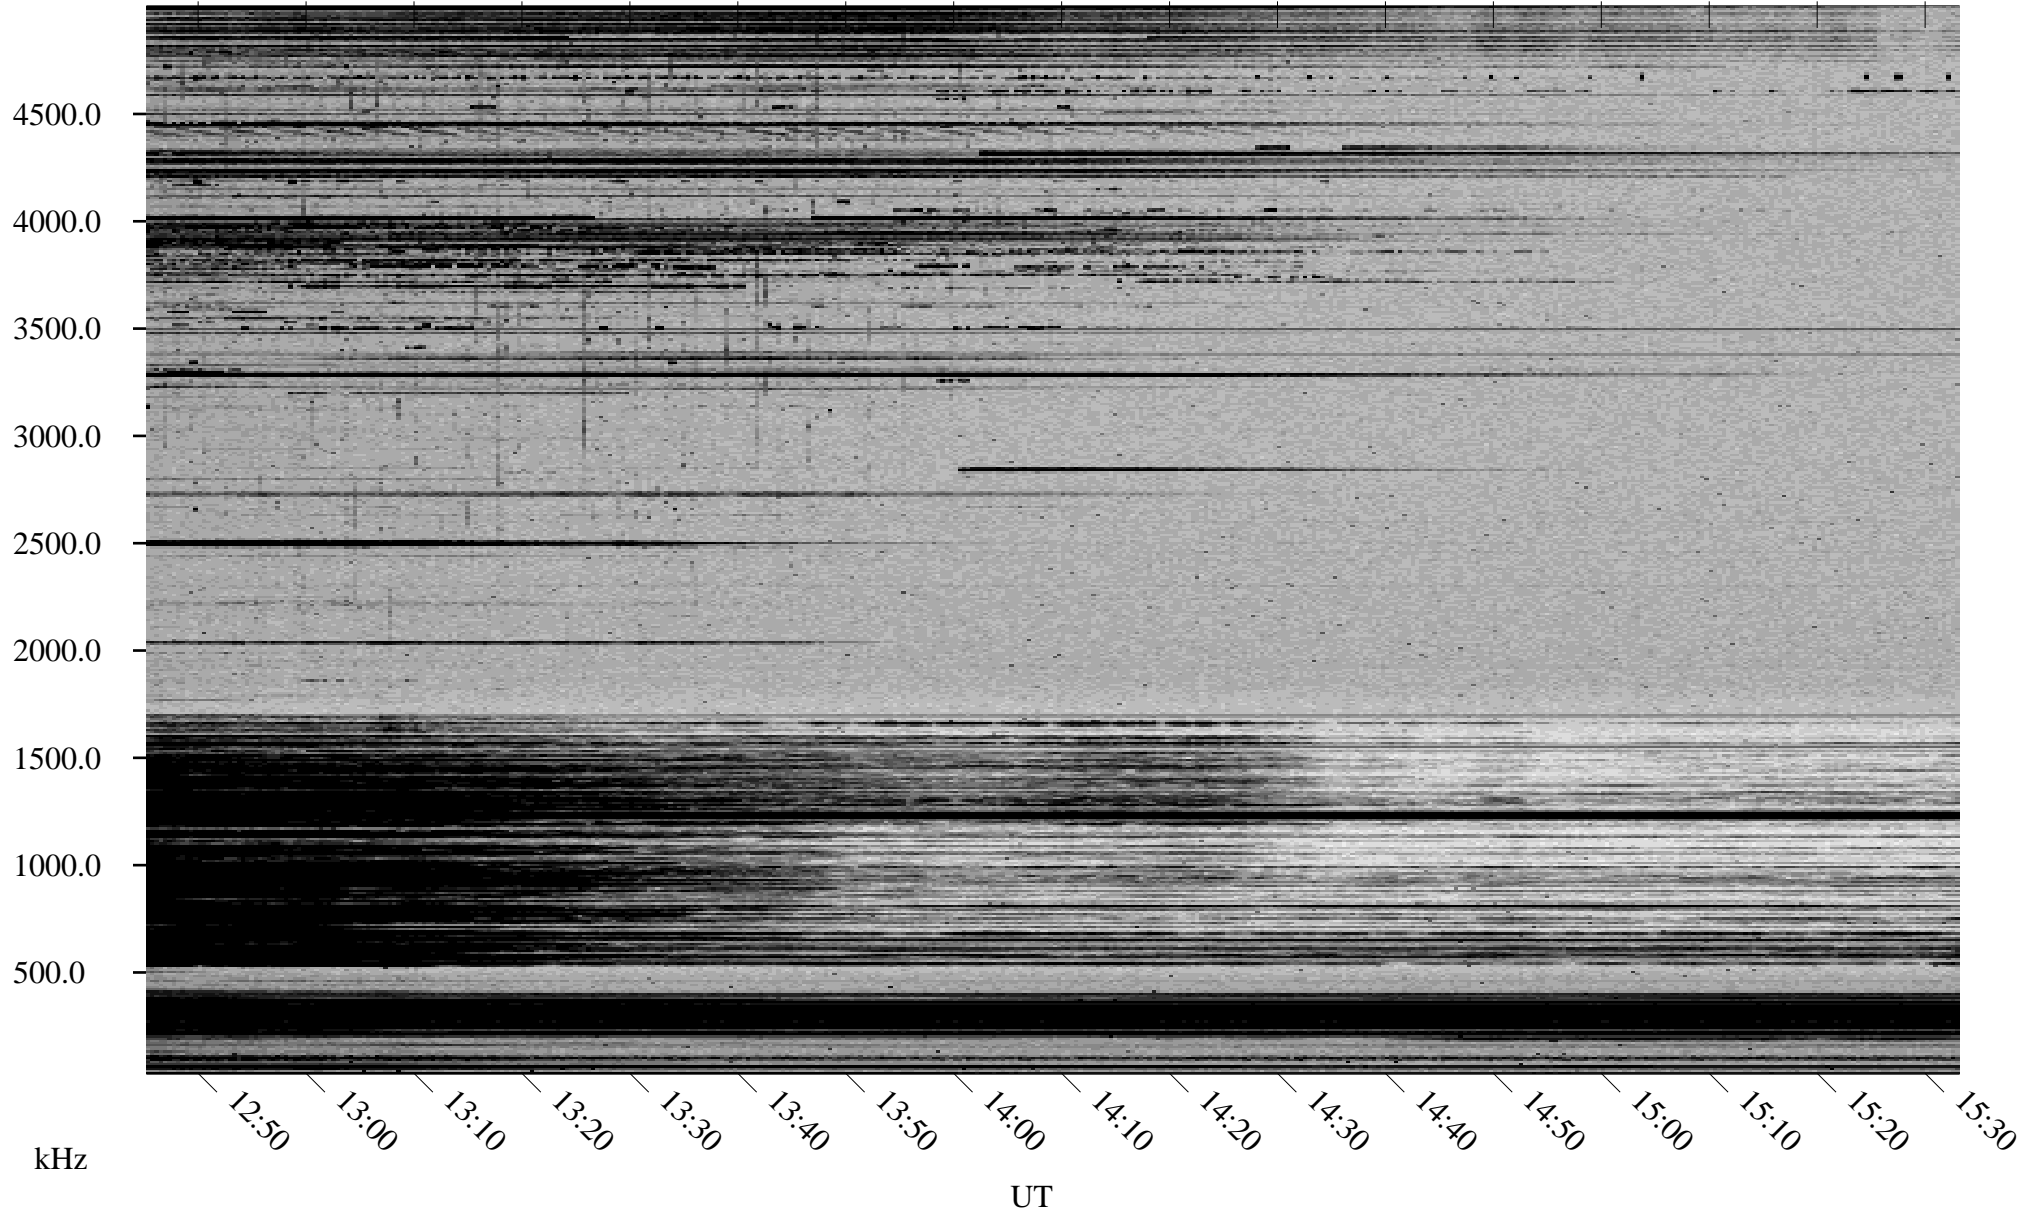

02/13/2002 Churchill, Manitoba

Linear Scale Black = 161 White = 15

ch02044l.r00m max_12

Page 1

02/13/2002 Churchill, Manitoba

Linear Scale Black = 161 White = 15

ch02044l.r00m max_12

Page 2

02/14/2002 Churchill, Manitoba

Linear Scale Black = 161 White = 15

ch02044l.r00m max_12

Page 3

02/14/2002 Churchill, Manitoba

Linear Scale Black = 161 White = 15

ch02044l.r00m max_12

Page 4

02/14/2002 Churchill, Manitoba

Linear Scale Black = 161 White = 15

ch02044l.r00m max_12

Page 5

02/14/2002 Churchill, Manitoba

Linear Scale Black = 161 White = 15

ch02044l.r00m max_12

Page 6

02/14/2002 Churchill, Manitoba

Linear Scale Black = 161 White = 15

ch02044l.r00m max_12

Page 7

02/14/2002 Churchill, Manitoba

Linear Scale Black = 161 White = 15

ch02044l.r00m max_12

Page 8