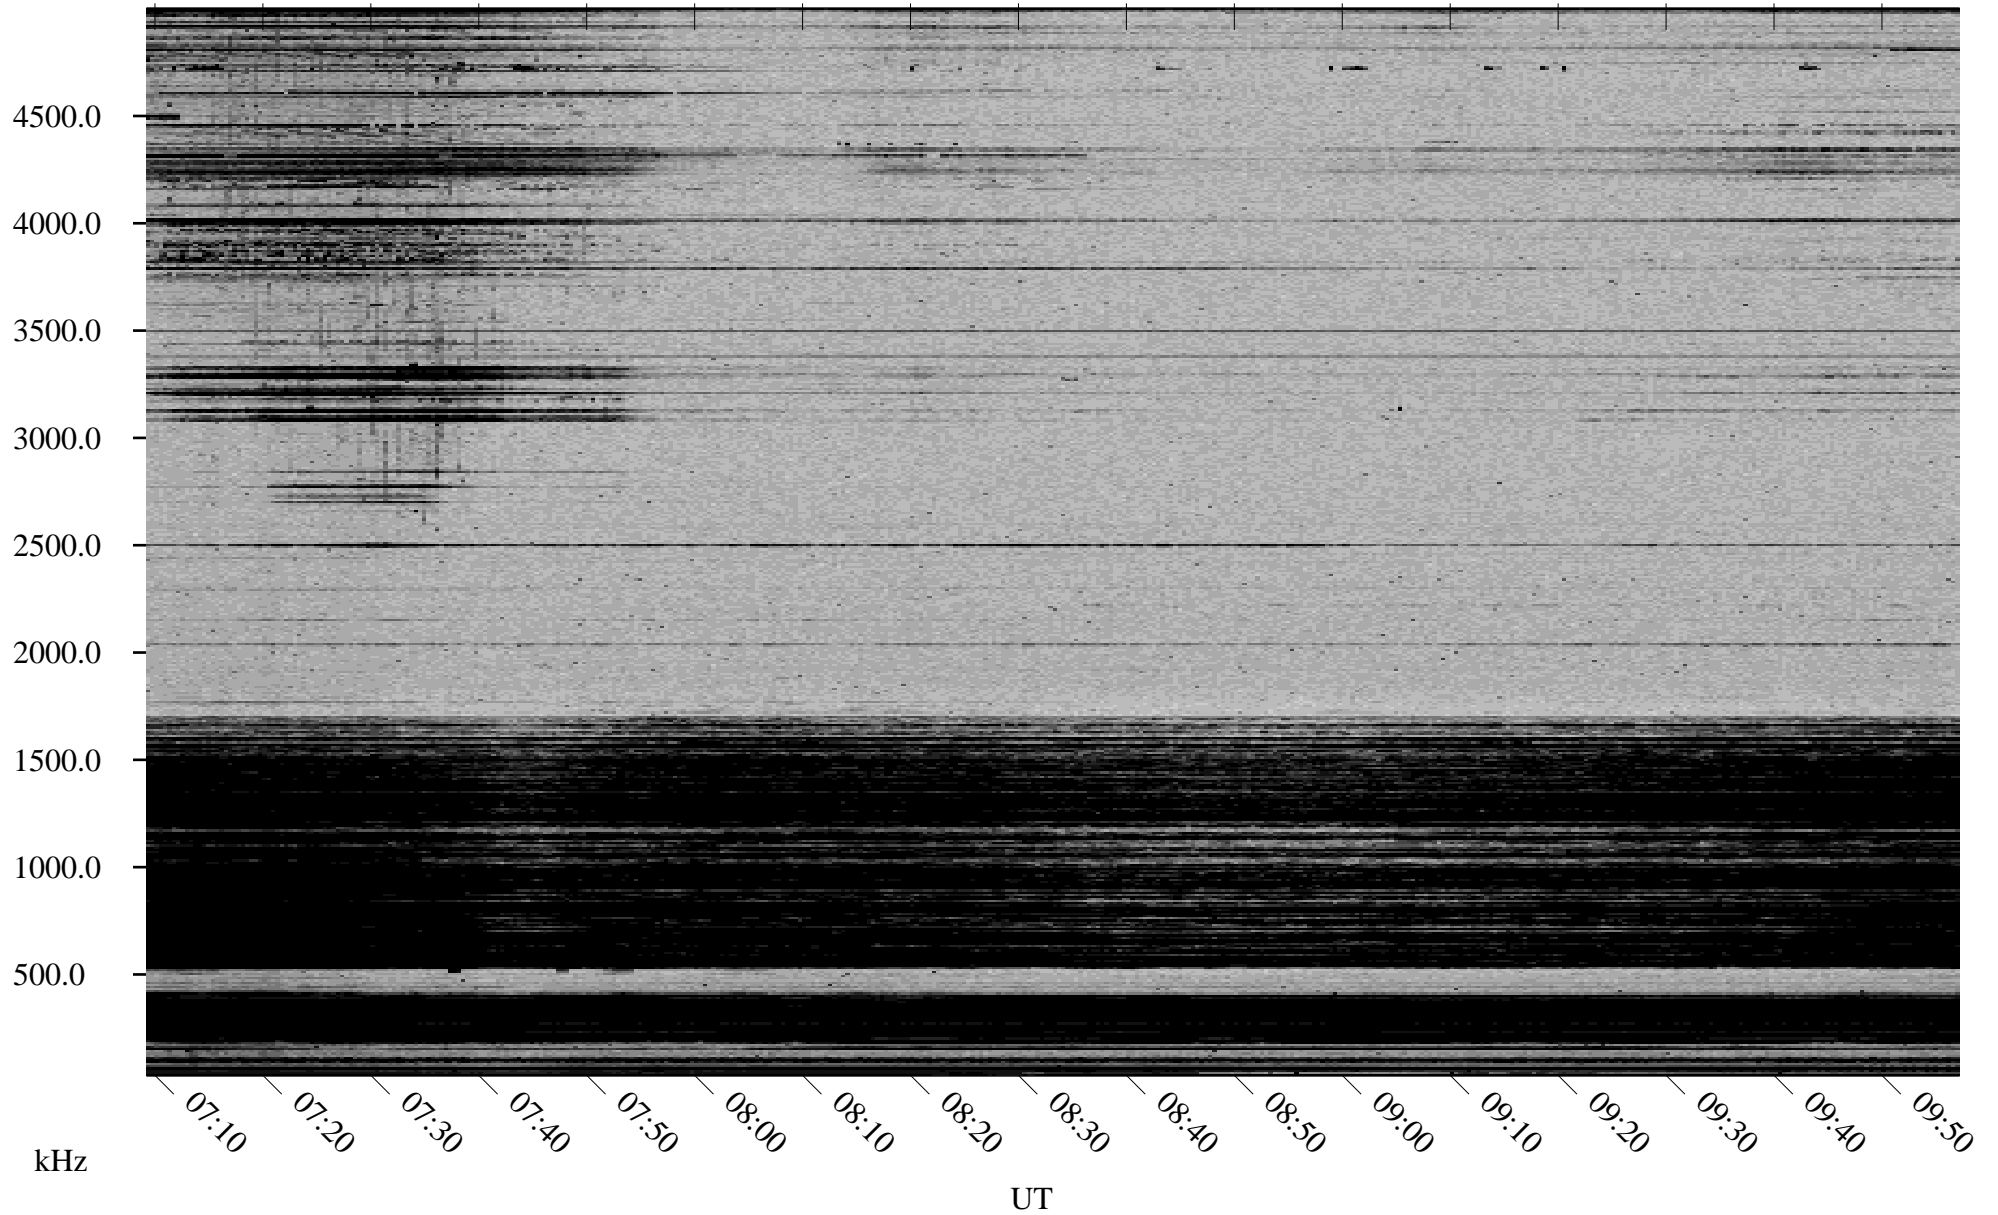

02/13/2002 Churchill, Manitoba

Linear Scale Black = 161 White = 15

ch02044l.r00m max_12

Page 1

02/13/2002 Churchill, Manitoba

Linear Scale Black = 161 White = 15

ch02044l.r00m max_12

Page 2

02/14/2002 Churchill, Manitoba

Linear Scale Black = 161 White = 15

ch02044l.r00m max_12

Page 3

02/14/2002 Churchill, Manitoba

Linear Scale Black = 161 White = 15

ch02044l.r00m max_12

Page 4

02/14/2002 Churchill, Manitoba

Linear Scale Black = 161 White = 15

ch02044l.r00m max_12

Page 5

02/14/2002 Churchill, Manitoba

Linear Scale Black = 161 White = 15

ch02044l.r00m max_12

Page 6

02/14/2002 Churchill, Manitoba

Linear Scale Black = 161 White = 15

ch02044l.r00m max_12

Page 7

02/14/2002 Churchill, Manitoba

Linear Scale Black = 161 White = 15

ch02044l.r00m max_12

Page 8