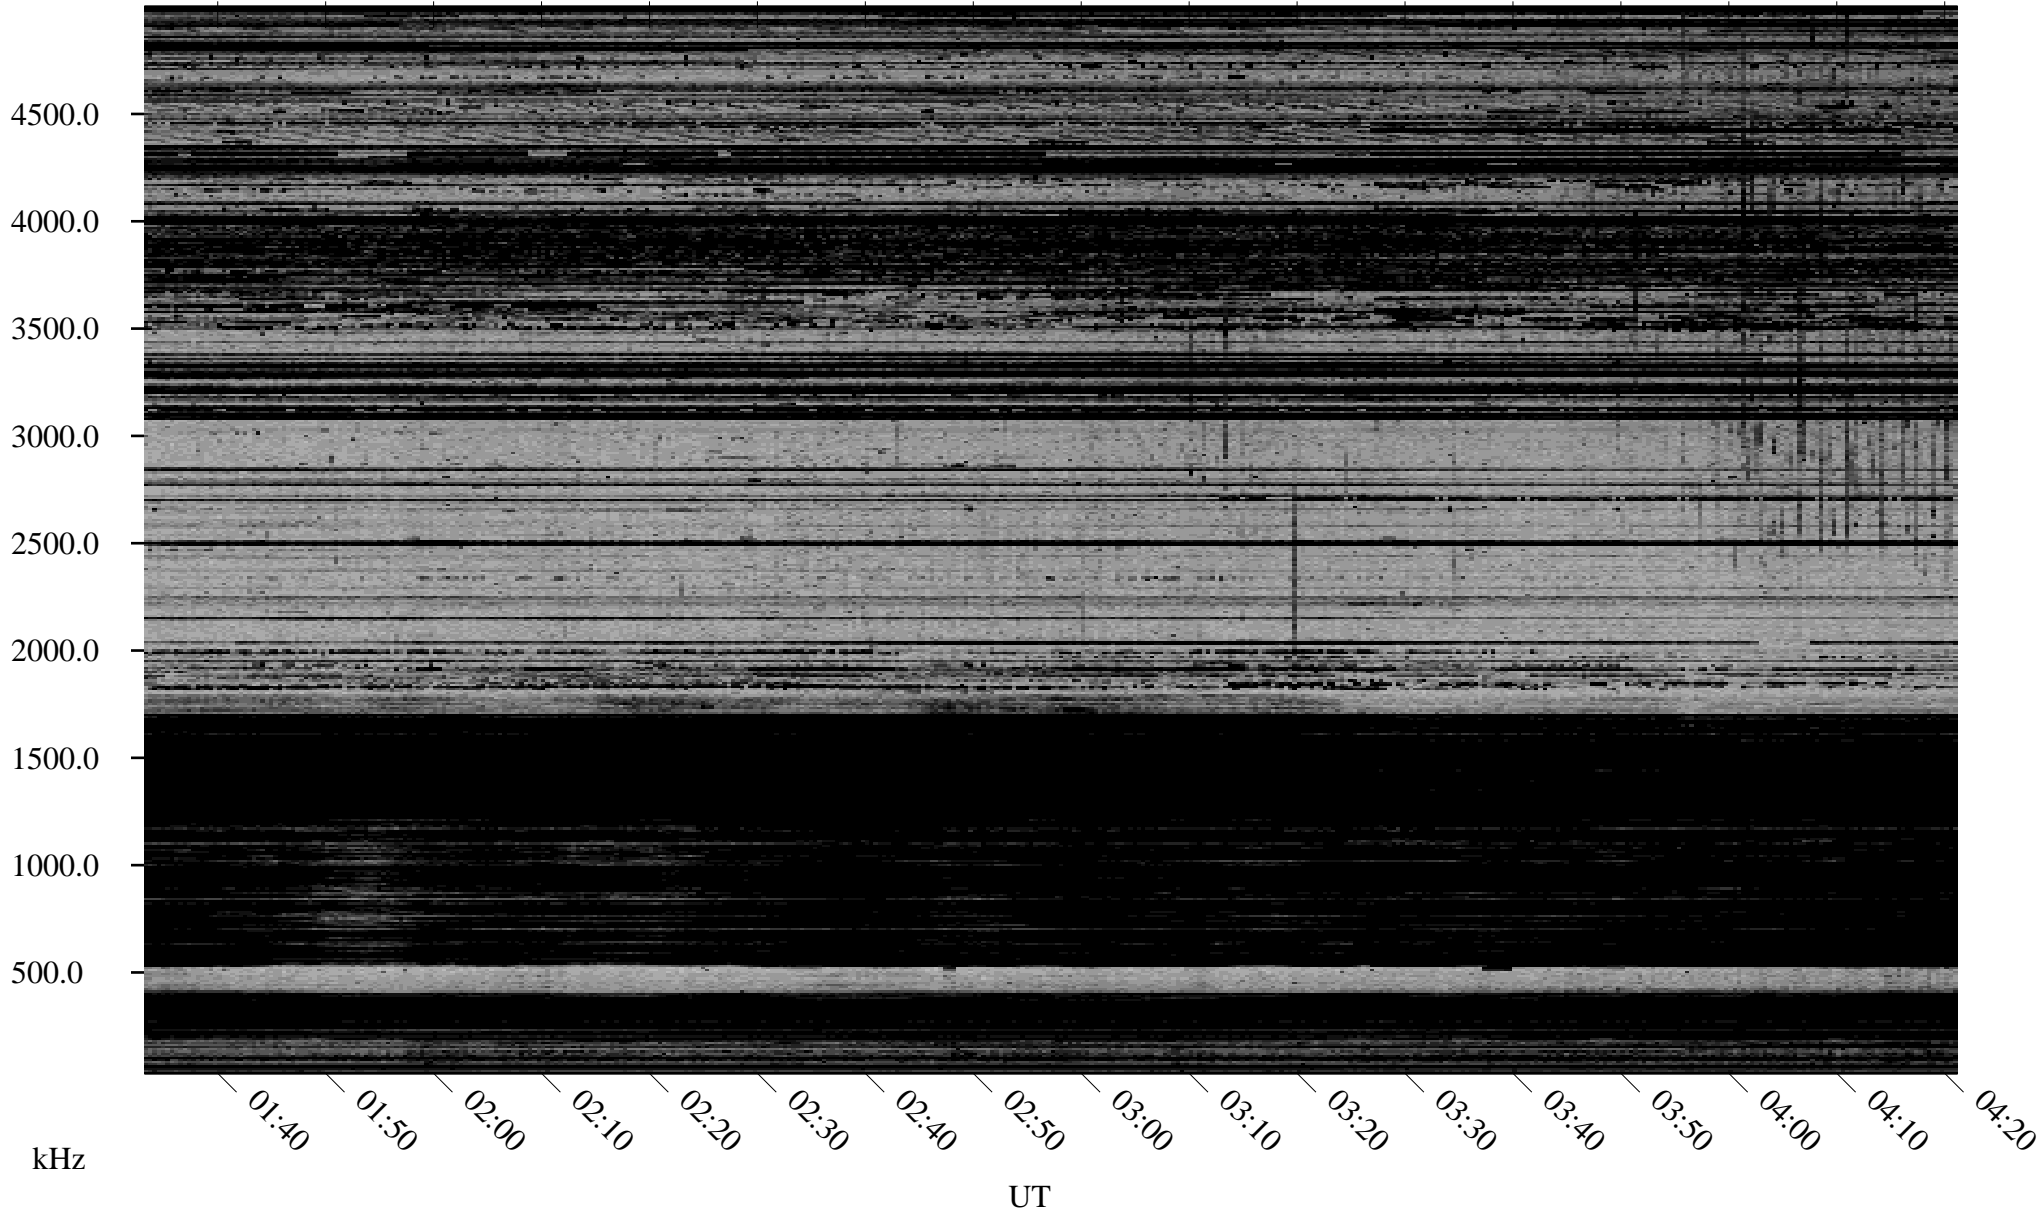

# 02/14/2002 Churchill, Manitoba

Linear Scale    Black = 161    White = 15

ch020451.r00m max\_12

Page 1

# 02/14/2002 Churchill, Manitoba

Linear Scale    Black = 161    White = 15

ch02045l.r00m max\_12

Page 2

# 02/15/2002 Churchill, Manitoba

Linear Scale    Black = 161    White = 15

ch020451.r00m max\_12

Page 3

# 02/15/2002 Churchill, Manitoba

Linear Scale    Black = 161    White = 15

ch020451.r00m max\_12

Page 4