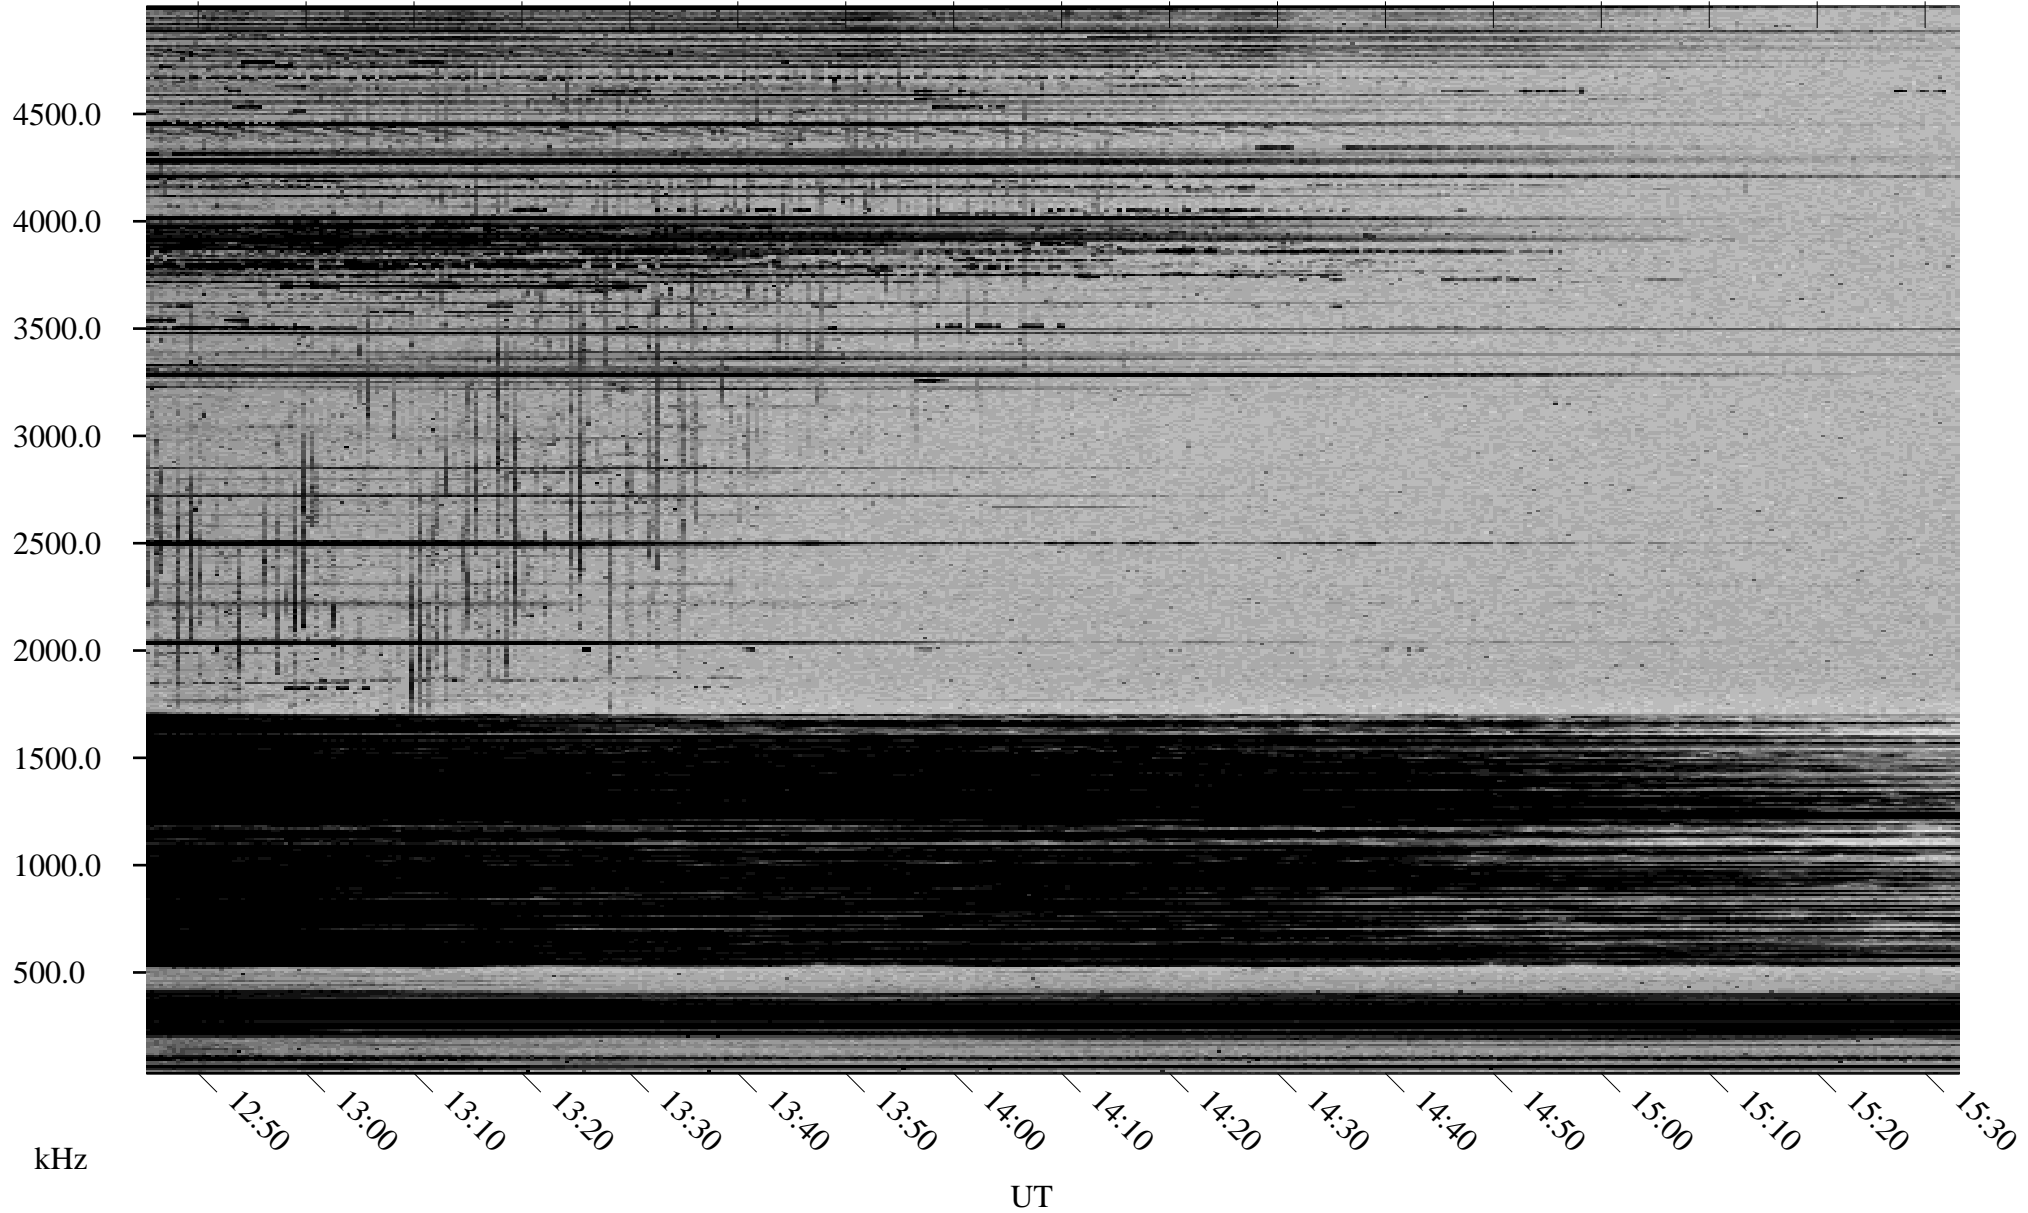

# 02/15/2002 Churchill, Manitoba

Linear Scale    Black = 161    White = 15

ch02045l.r00m max\_12

Page 6

# 02/15/2002 Churchill, Manitoba

Linear Scale    Black = 161    White = 15

ch020451.r00m max\_12

Page 7

# 02/15/2002 Churchill, Manitoba

Linear Scale    Black = 161    White = 15

ch02045l.r00m max\_12