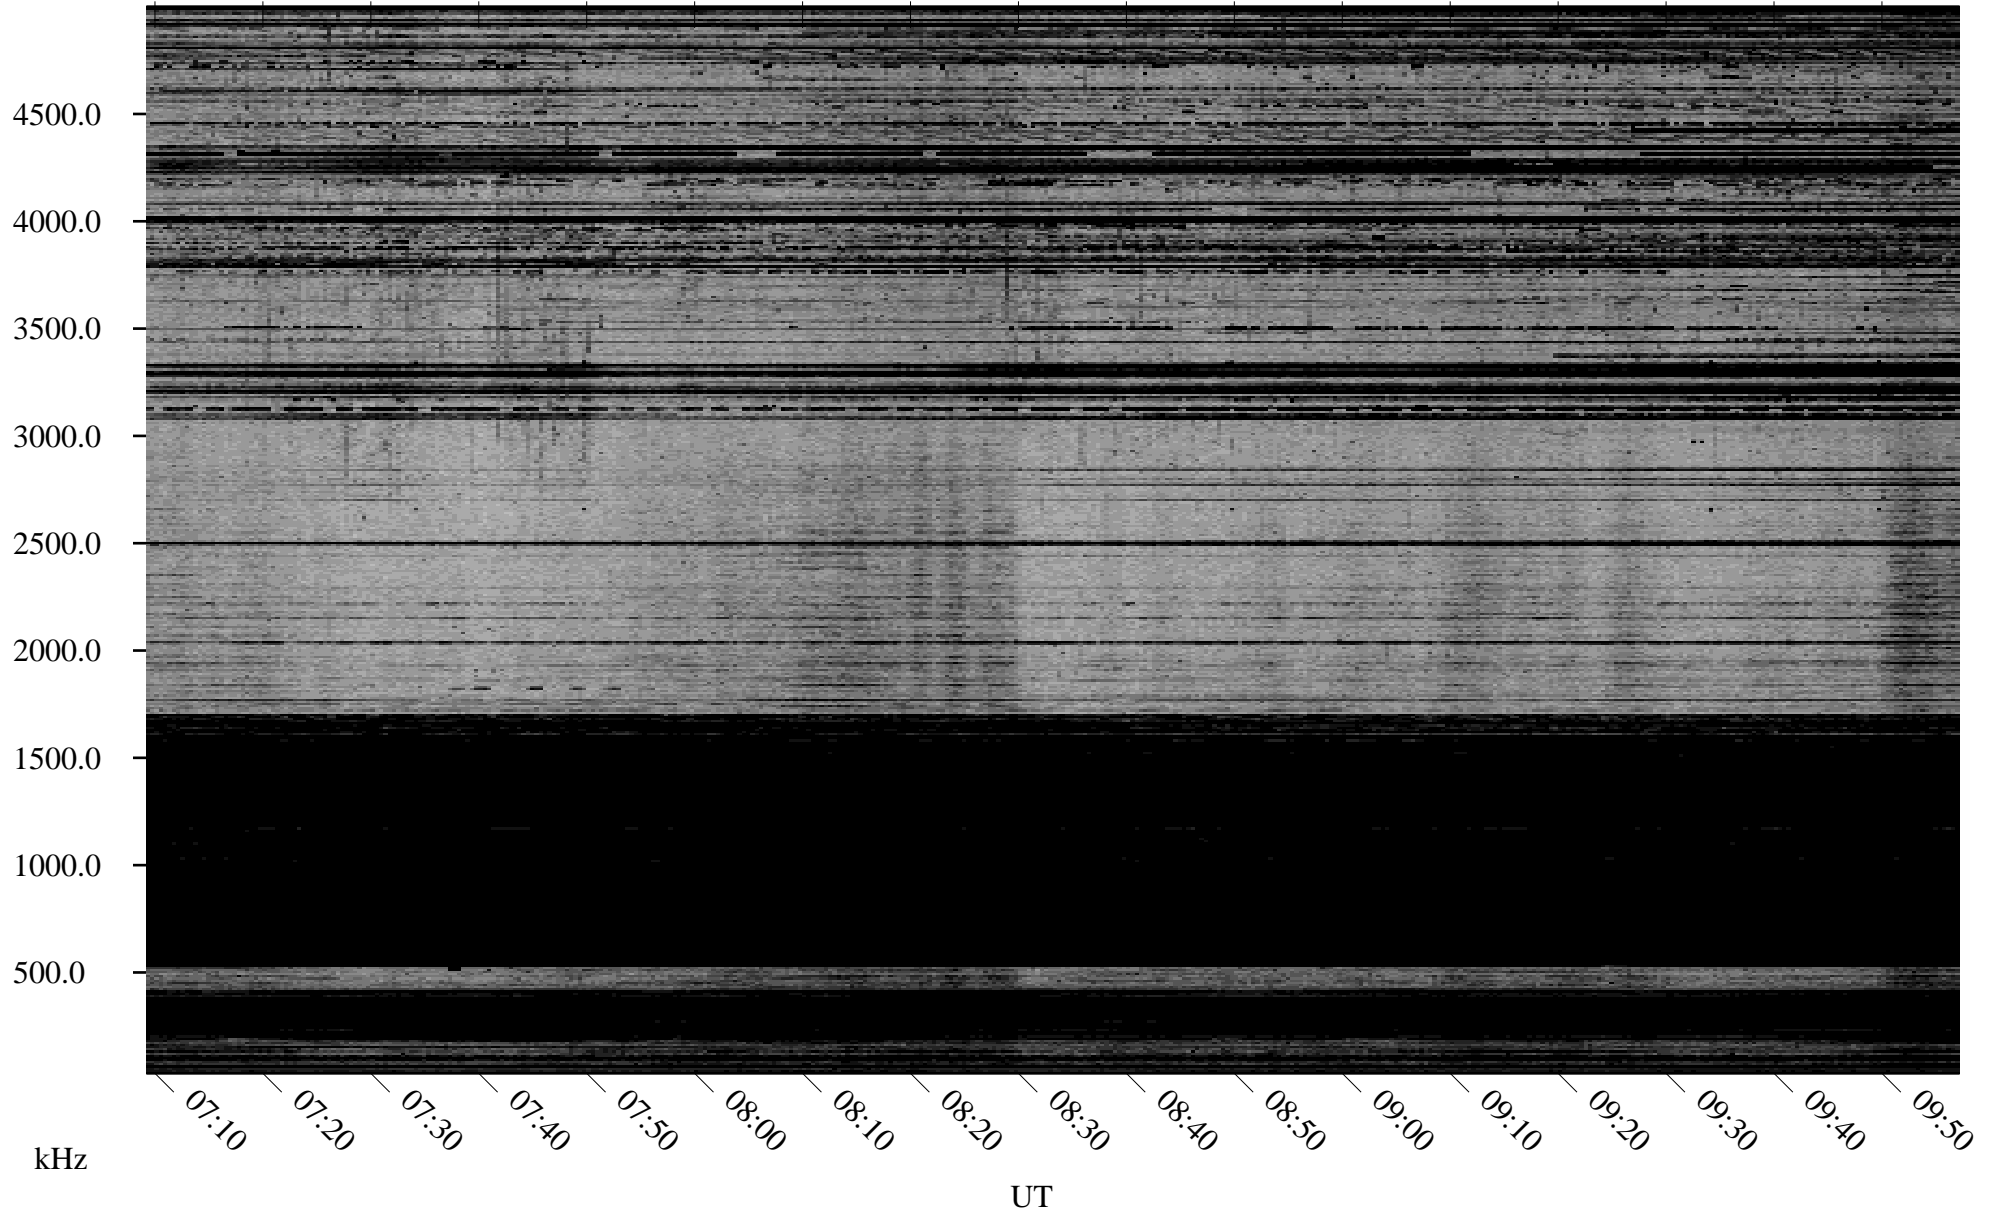

# 02/15/2002 Churchill, Manitoba

Linear Scale    Black = 161    White = 15

ch020451.r00m max\_12

Page 3

# 02/15/2002 Churchill, Manitoba

Linear Scale    Black = 161    White = 15

ch020451.r00m max\_12

Page 4

# 02/15/2002 Churchill, Manitoba

Linear Scale    Black = 161    White = 15

ch02045l.r00m max\_12

Page 5

# 02/15/2002 Churchill, Manitoba

Linear Scale    Black = 161    White = 15

ch02045l.r00m max\_12

Page 6