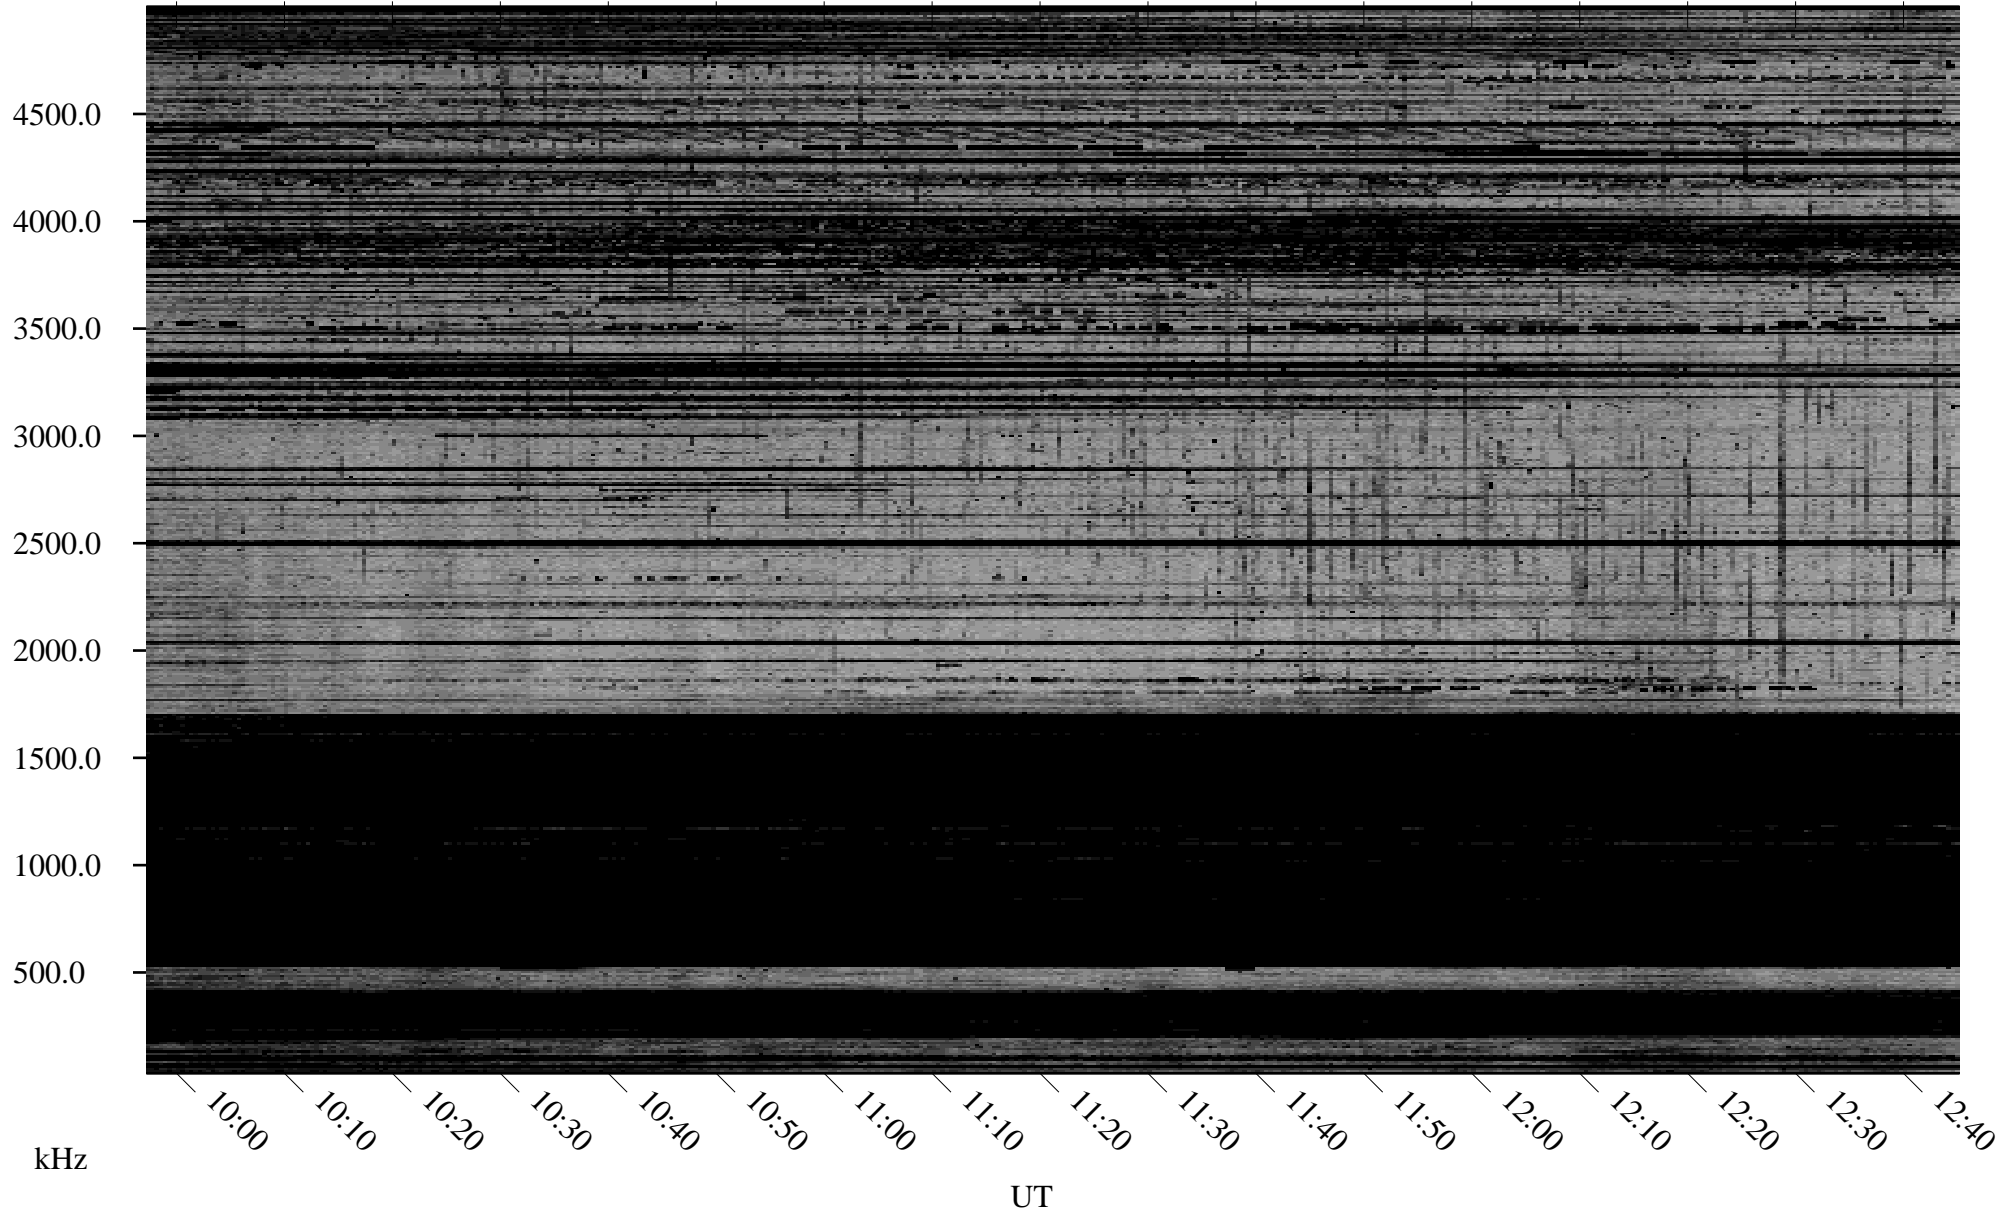

# 02/15/2002 Churchill, Manitoba

Linear Scale    Black = 161    White = 15

ch02045l.r00m max\_12

Page 5

# 02/15/2002 Churchill, Manitoba

Linear Scale    Black = 161    White = 15

ch02045l.r00m max\_12

Page 6