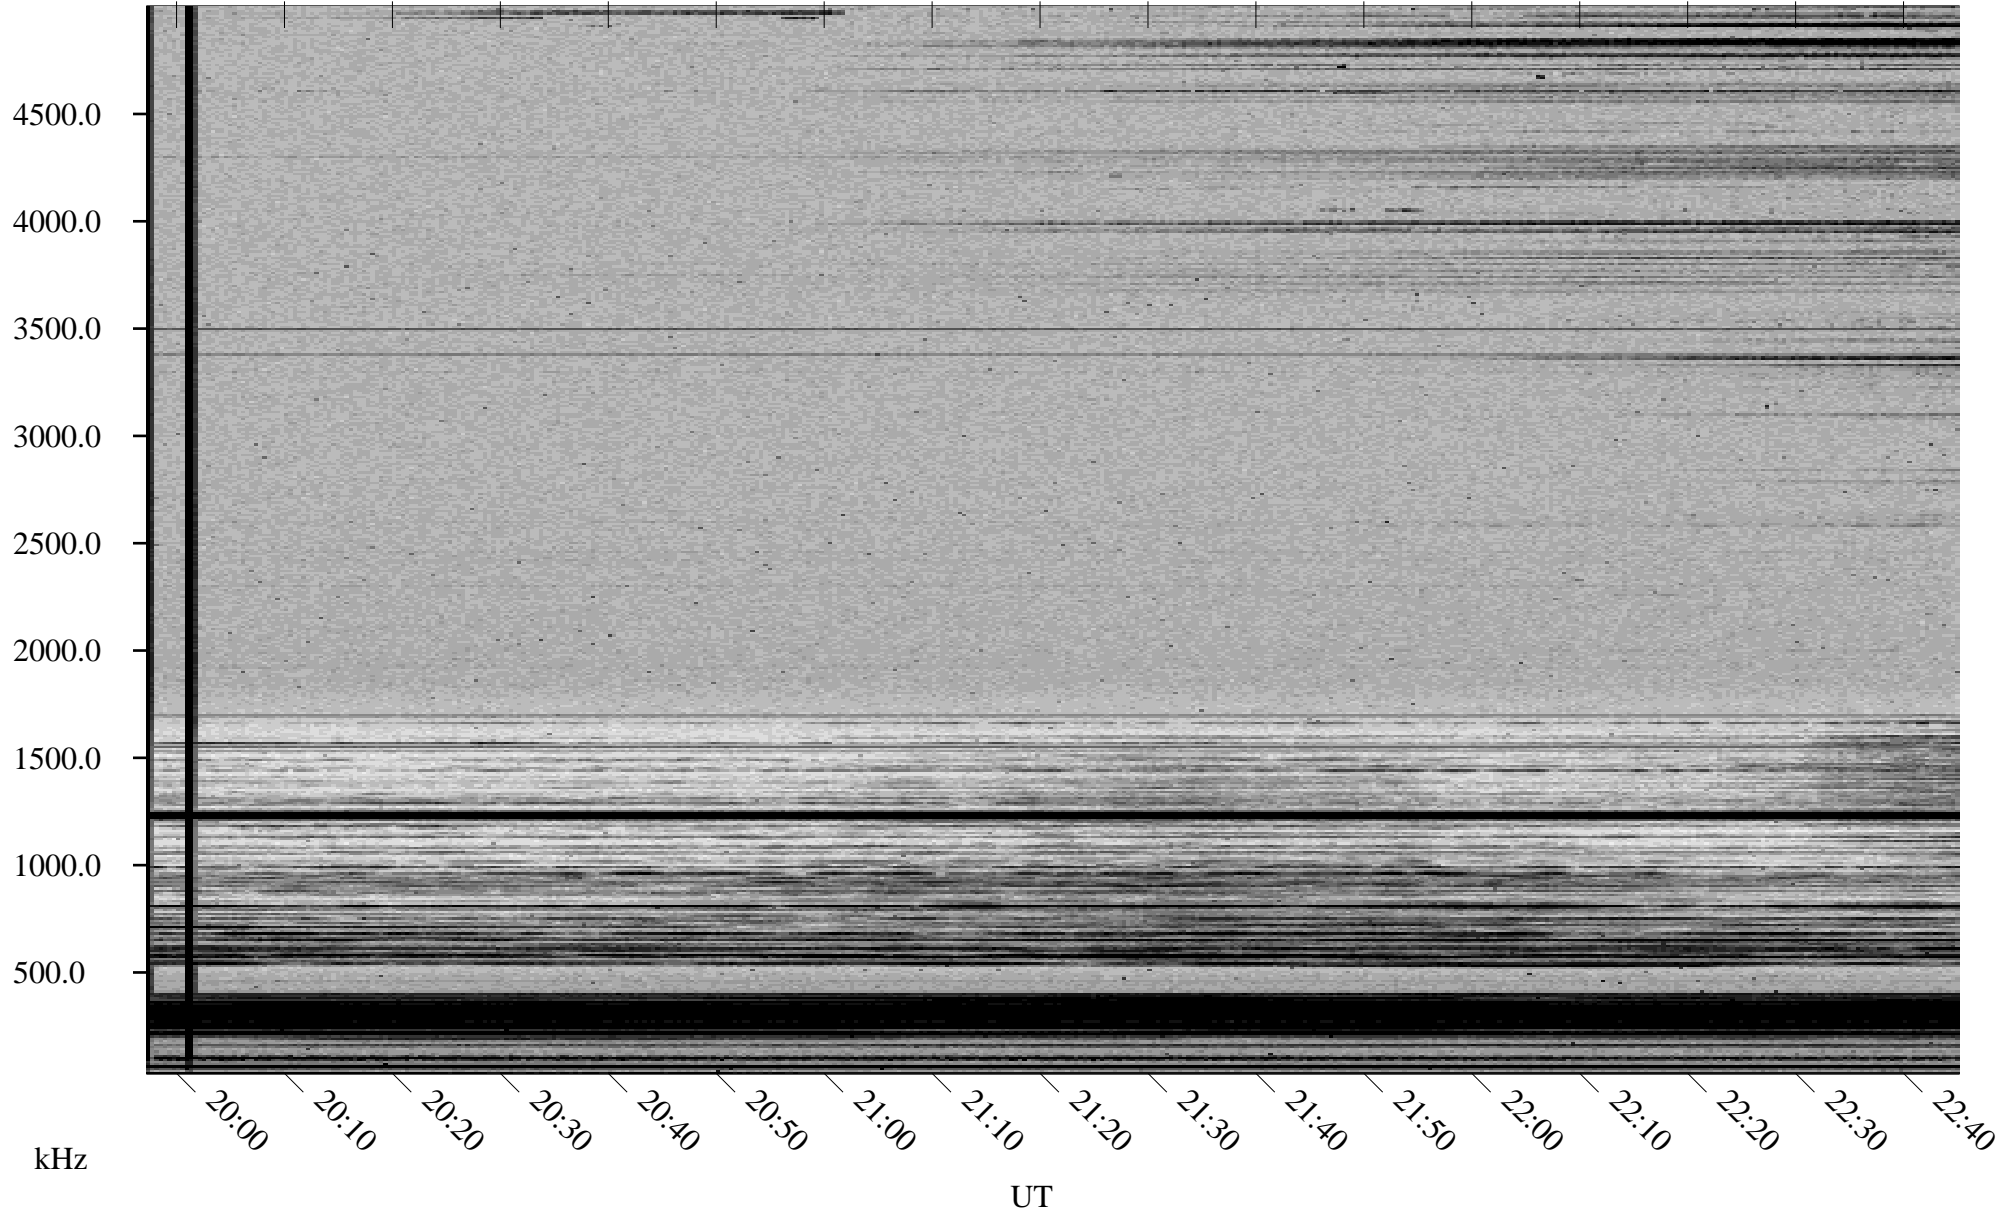

# 02/14/2002 Churchill, Manitoba

Linear Scale    Black = 161    White = 15

ch020451.r00m max\_12

Page 1

# 02/14/2002 Churchill, Manitoba

Linear Scale    Black = 161    White = 15

ch02045l.r00m max\_12

Page 2

# 02/15/2002 Churchill, Manitoba

Linear Scale    Black = 161    White = 15

ch020451.r00m max\_12

Page 3

# 02/15/2002 Churchill, Manitoba

Linear Scale    Black = 161    White = 15

ch020451.r00m max\_12

Page 4