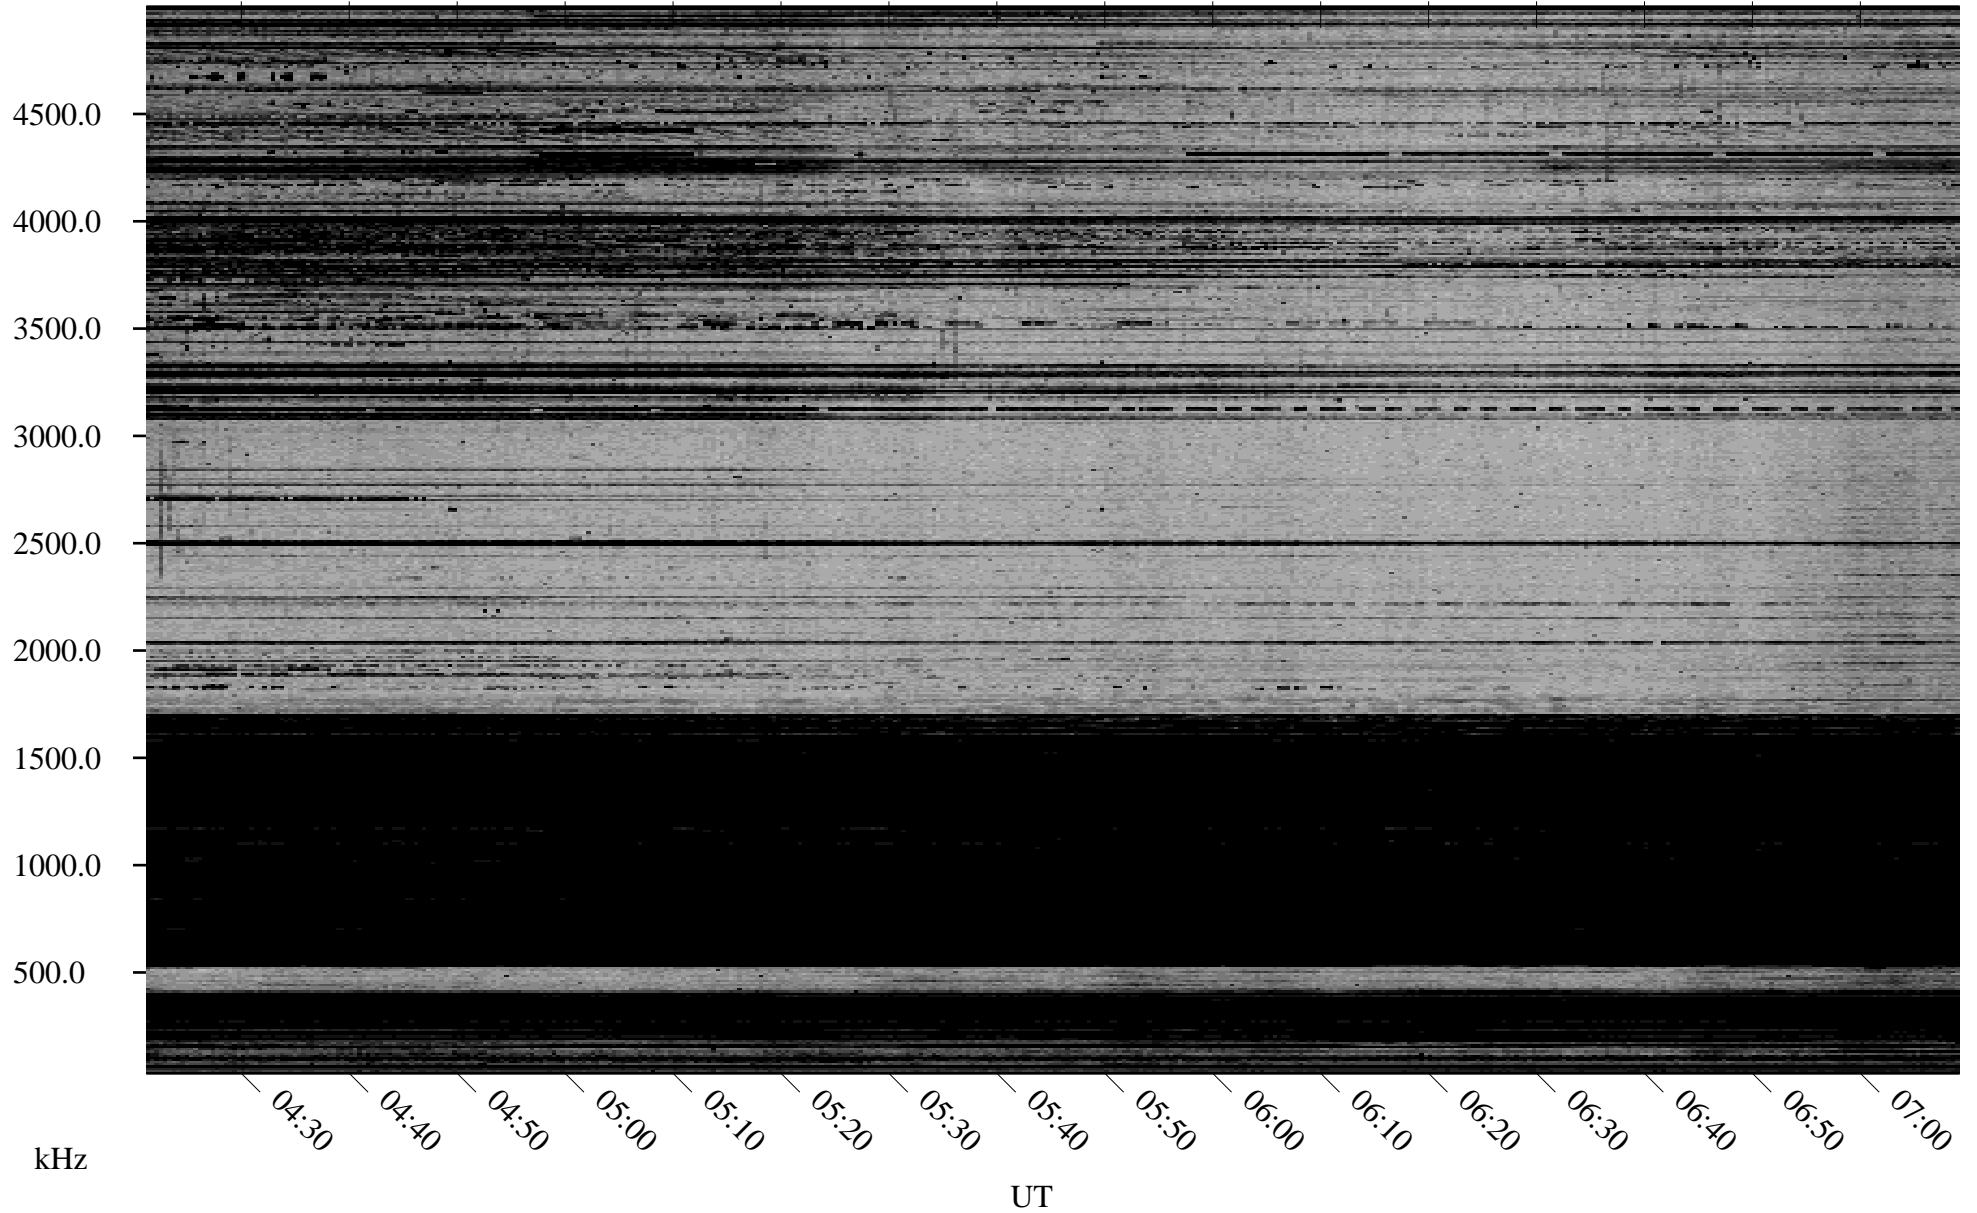

# 02/14/2002 Churchill, Manitoba

Linear Scale    Black = 161    White = 15

ch020451.r00m max\_12

Page 1

# 02/15/2002 Churchill, Manitoba

Linear Scale    Black = 161    White = 15

ch020451.r00m max\_12

Page 3

# 02/15/2002 Churchill, Manitoba

Linear Scale    Black = 161    White = 15

ch020451.r00m max\_12

Page 4

# 02/15/2002 Churchill, Manitoba

Linear Scale    Black = 161    White = 15

ch02045l.r00m max\_12

Page 5