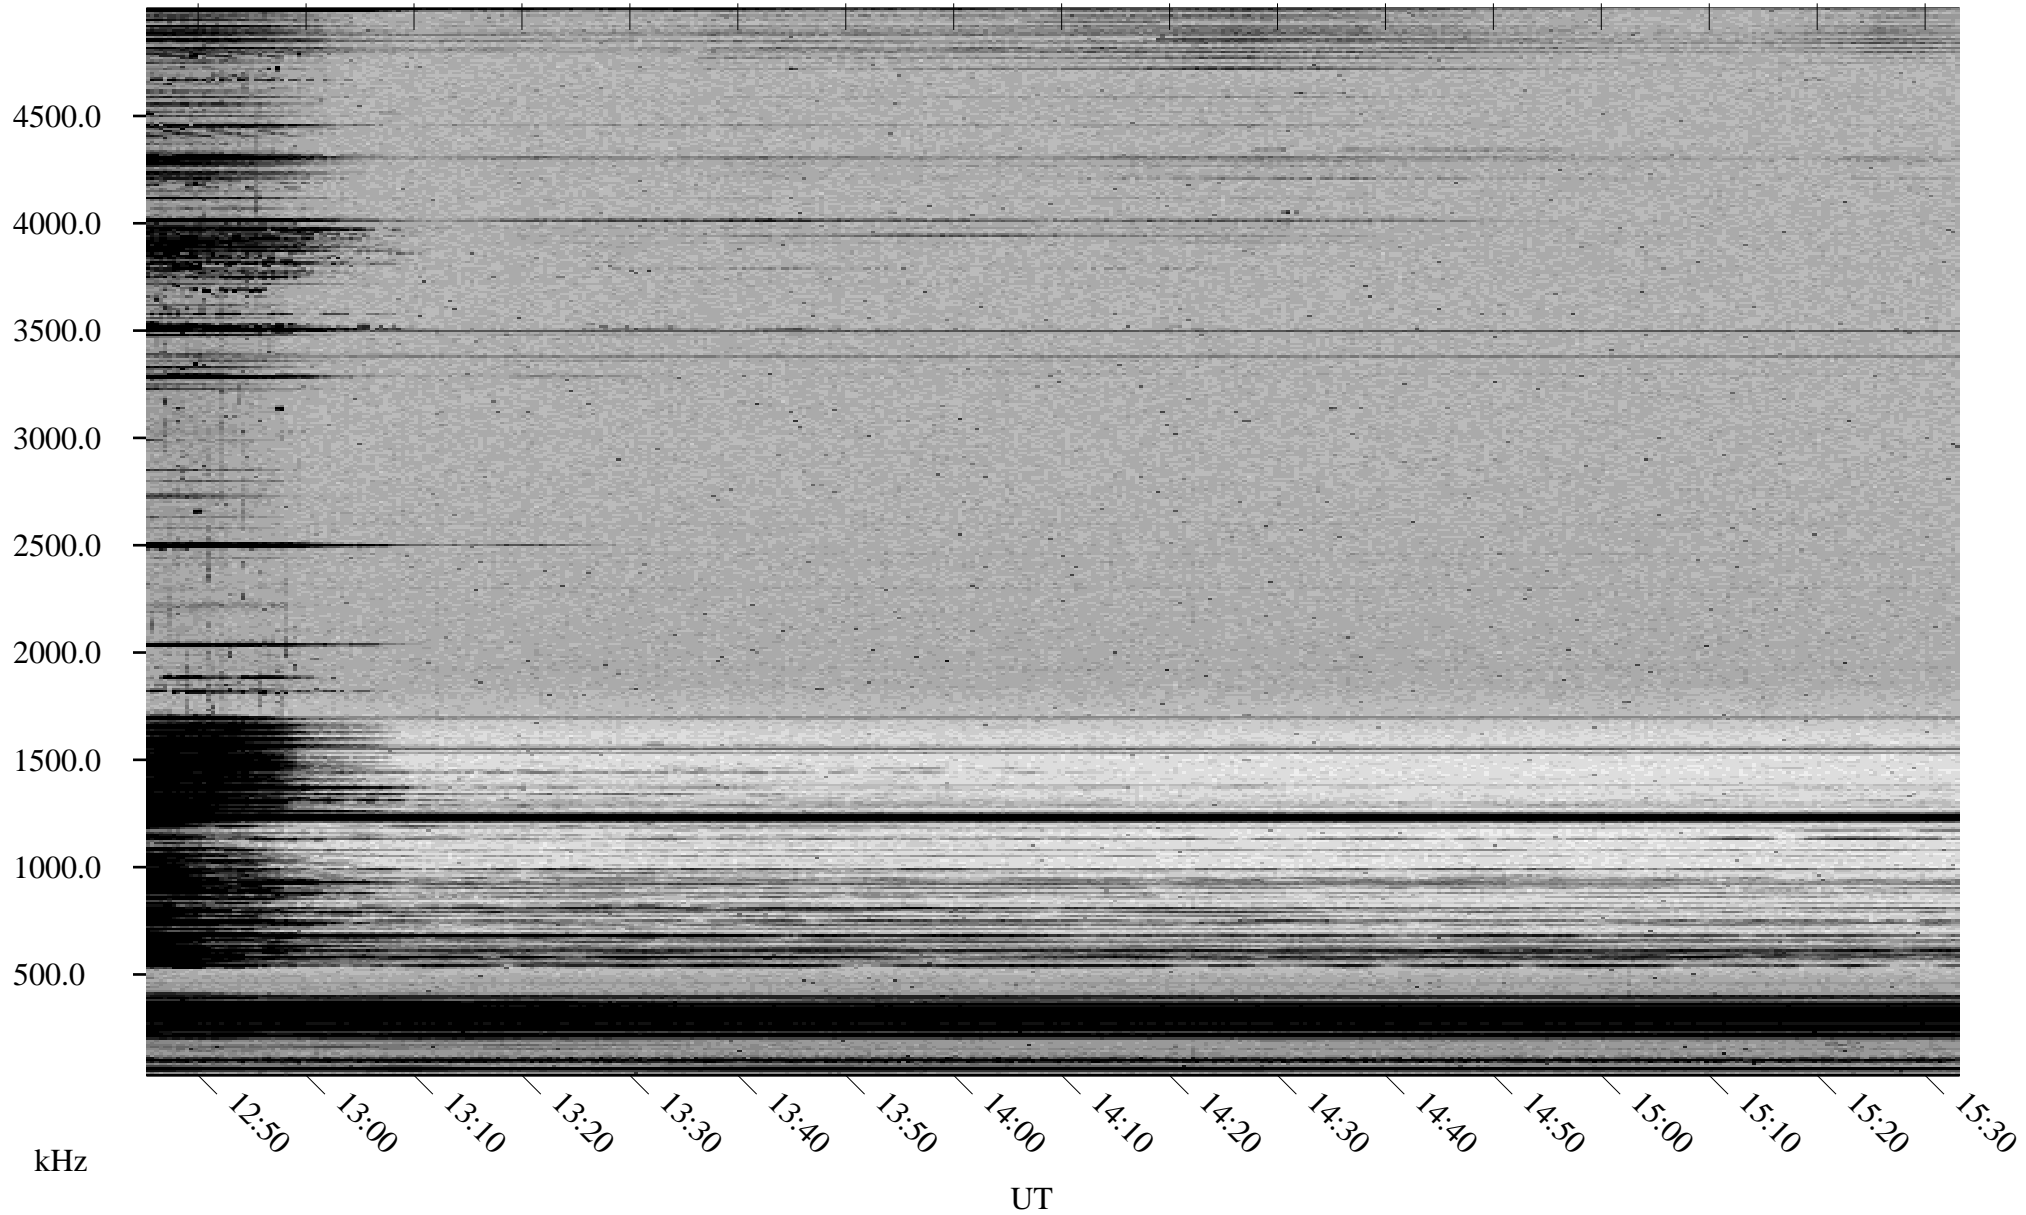

# 02/16/2002 Churchill, Manitoba

Linear Scale    Black = 161    White = 15

ch02046l.r00m max\_12

Page 6

# 02/16/2002 Churchill, Manitoba

Linear Scale    Black = 161    White = 15

ch02046l.r00m max\_12

Page 7