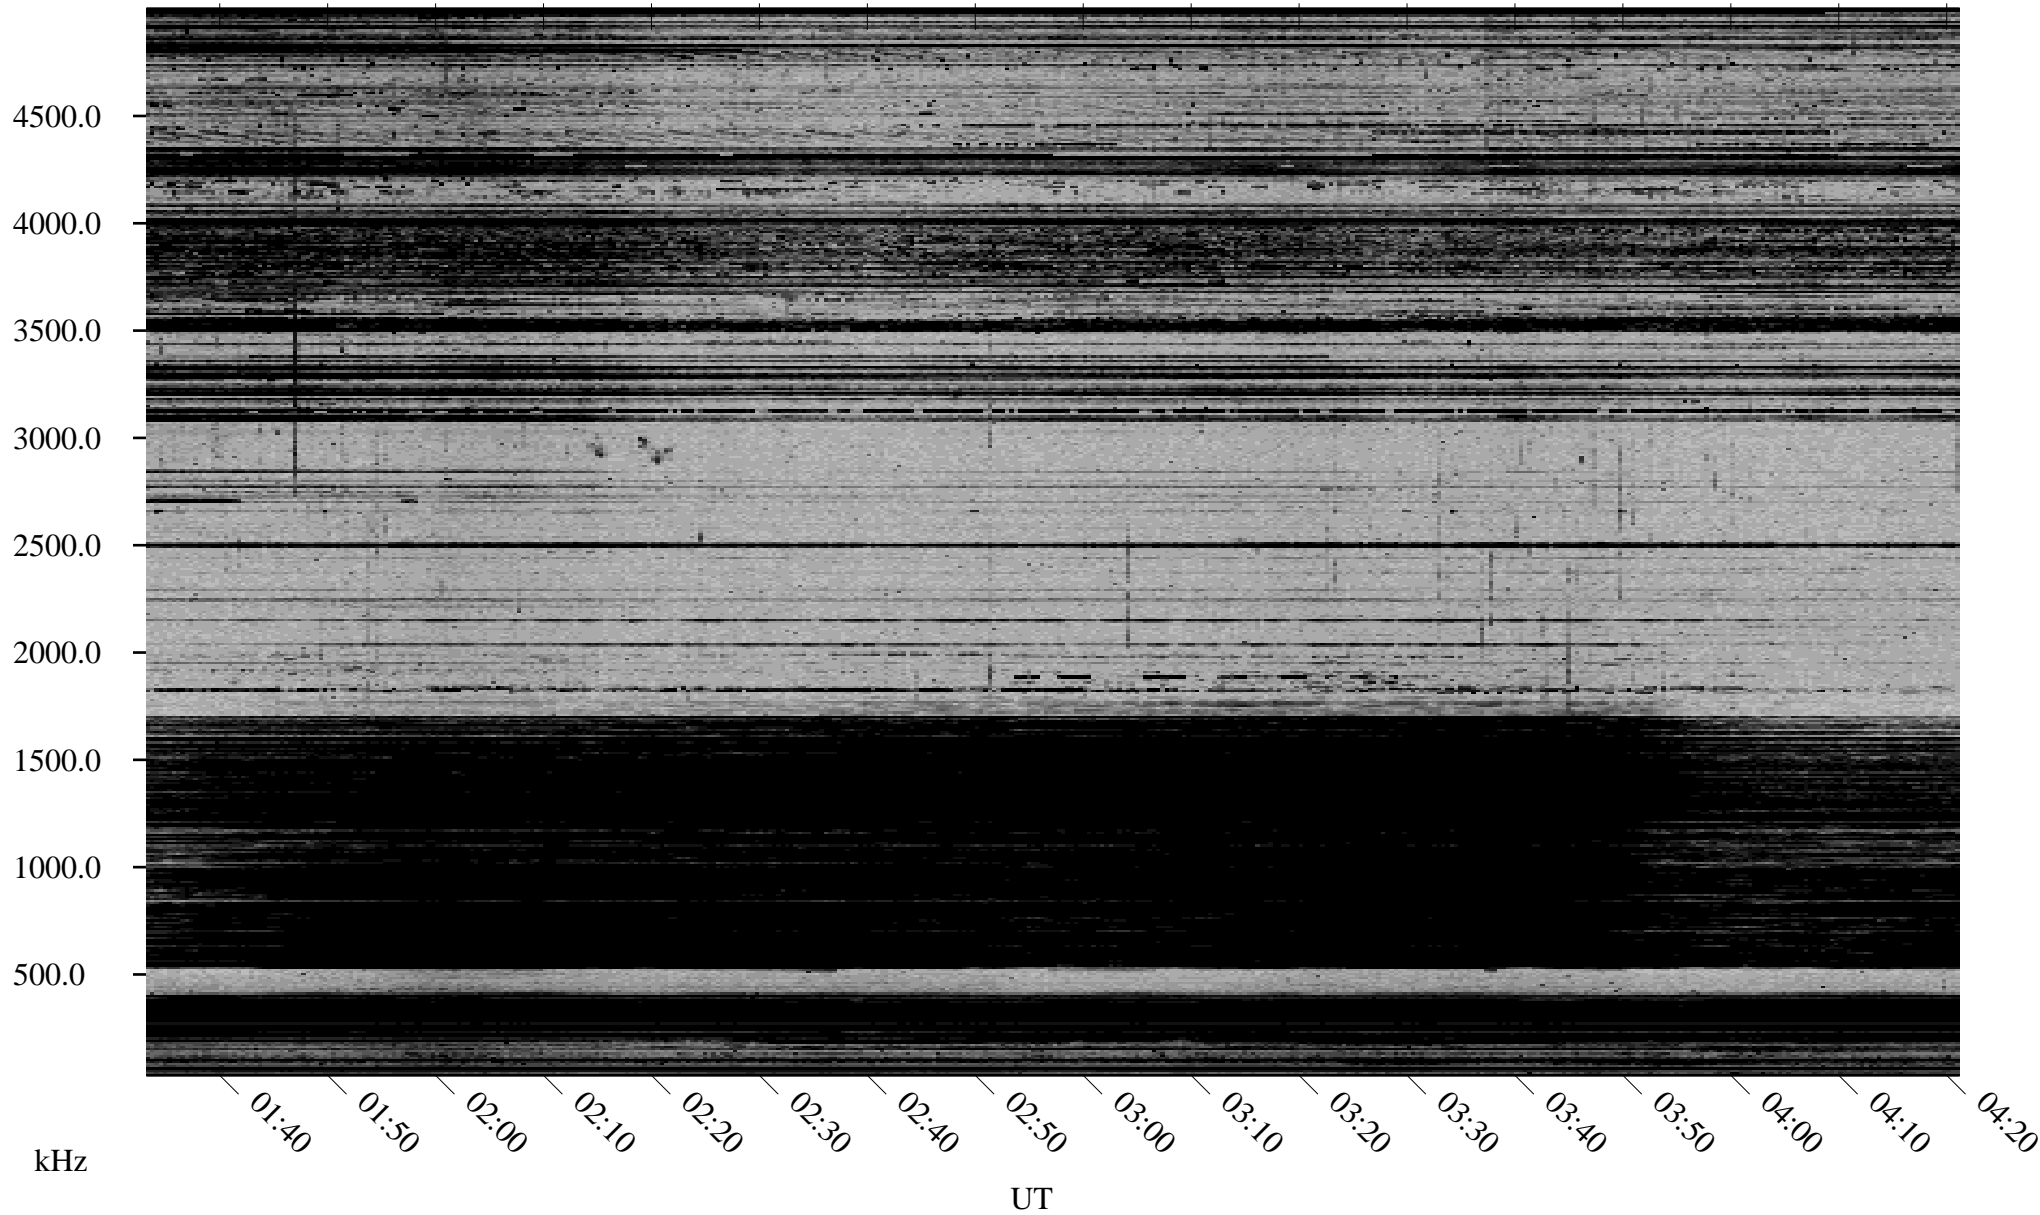

# 02/15/2002 Churchill, Manitoba

Linear Scale    Black = 161    White = 15

ch02046l.r00m max\_12

Page 1

# 02/15/2002 Churchill, Manitoba

Linear Scale    Black = 161    White = 15

ch02046l.r00m max\_12

Page 2

# 02/16/2002 Churchill, Manitoba

Linear Scale    Black = 161    White = 15

ch02046l.r00m max\_12

Page 3

# 02/16/2002 Churchill, Manitoba

Linear Scale    Black = 161    White = 15

ch02046l.r00m max\_12

Page 4