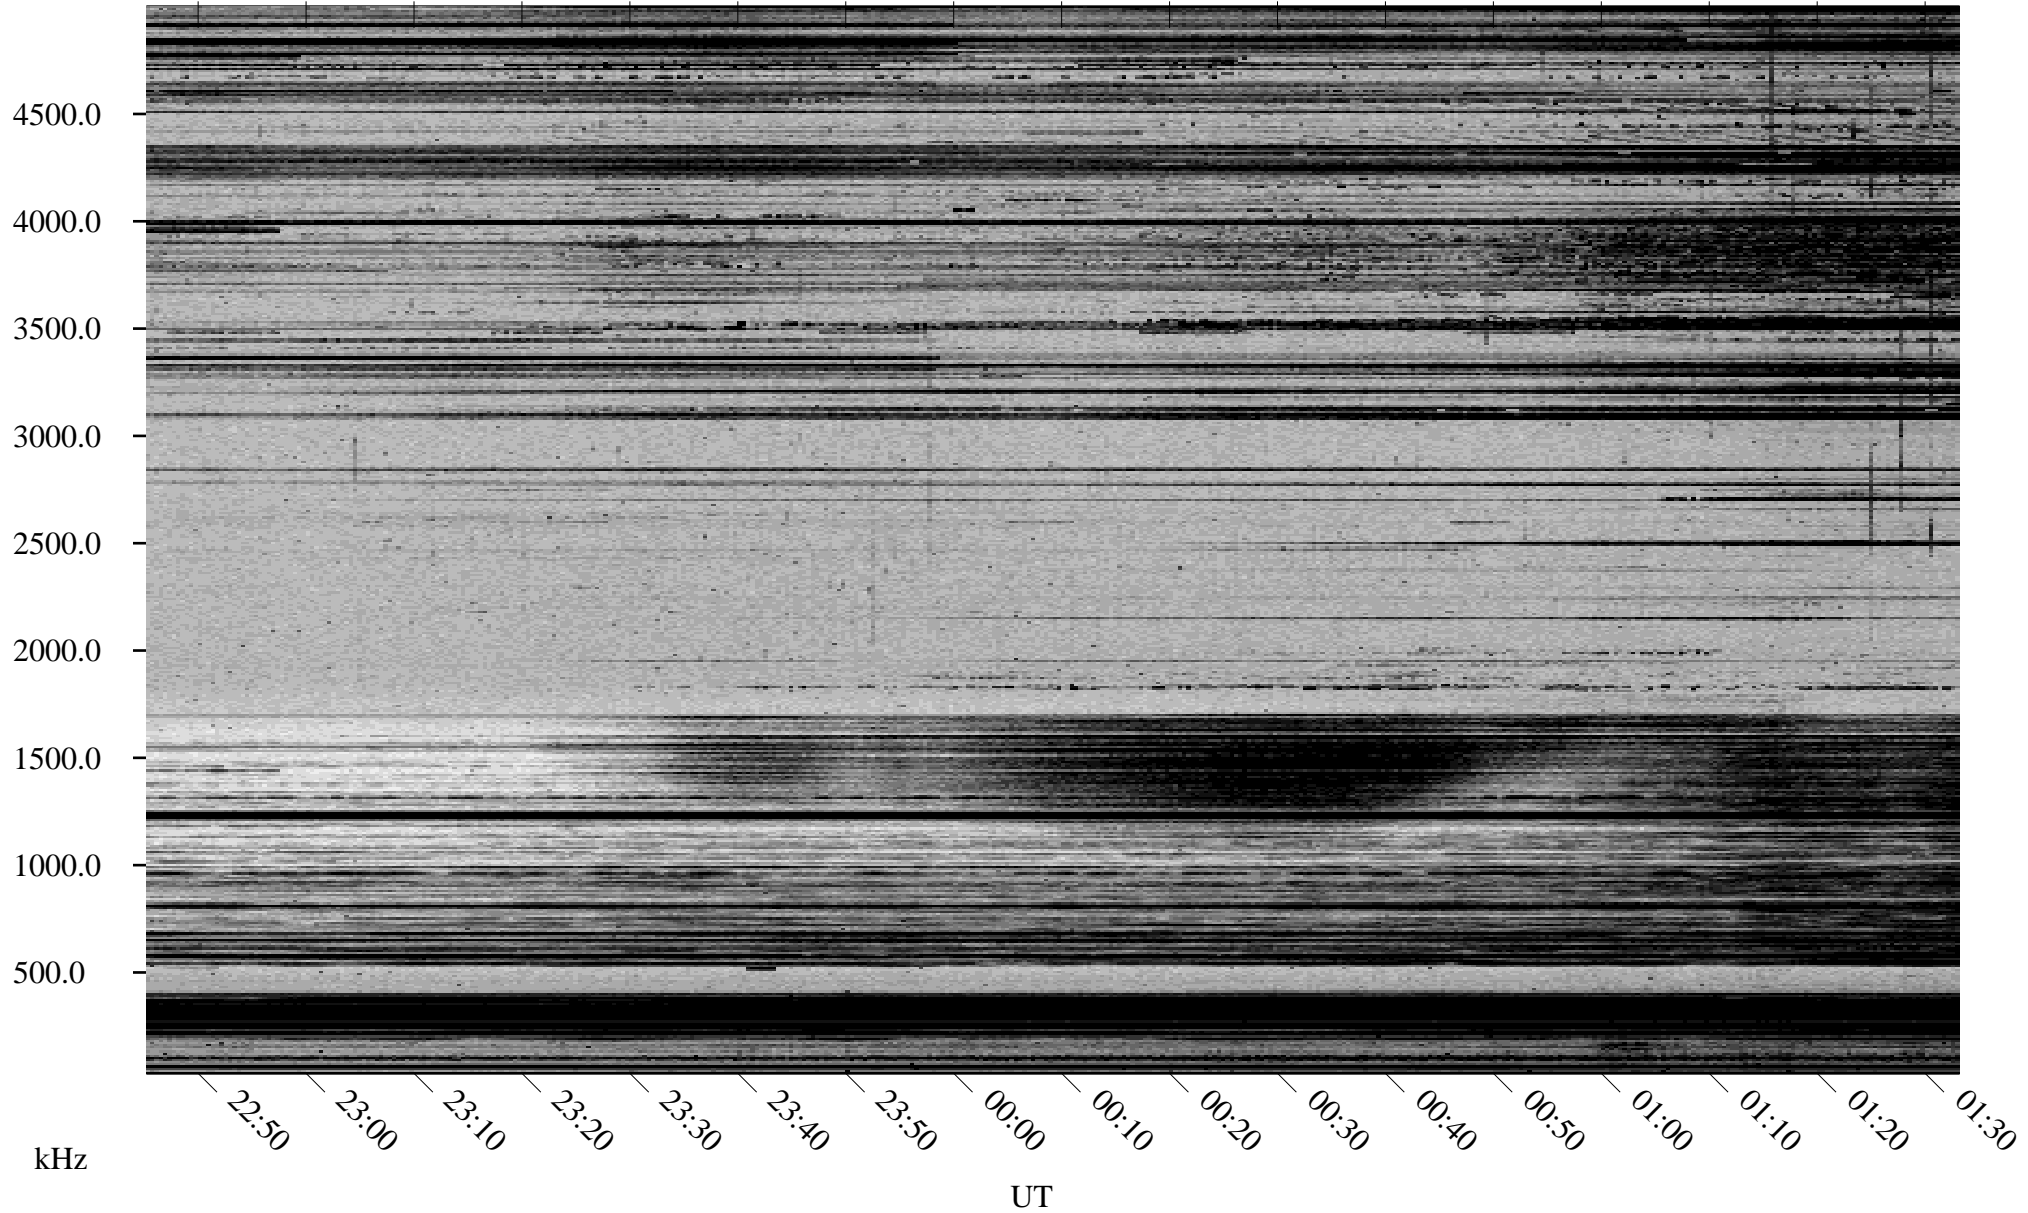

# 02/15/2002 Churchill, Manitoba

Linear Scale    Black = 161    White = 15

ch02046l.r00m max\_12

Page 1

# 02/15/2002 Churchill, Manitoba

Linear Scale    Black = 161    White = 15

ch02046l.r00m max\_12

Page 2

# 02/16/2002 Churchill, Manitoba

Linear Scale    Black = 161    White = 15

ch02046l.r00m max\_12

Page 3

# 02/16/2002 Churchill, Manitoba

Linear Scale    Black = 161    White = 15

ch02046l.r00m max\_12

Page 4