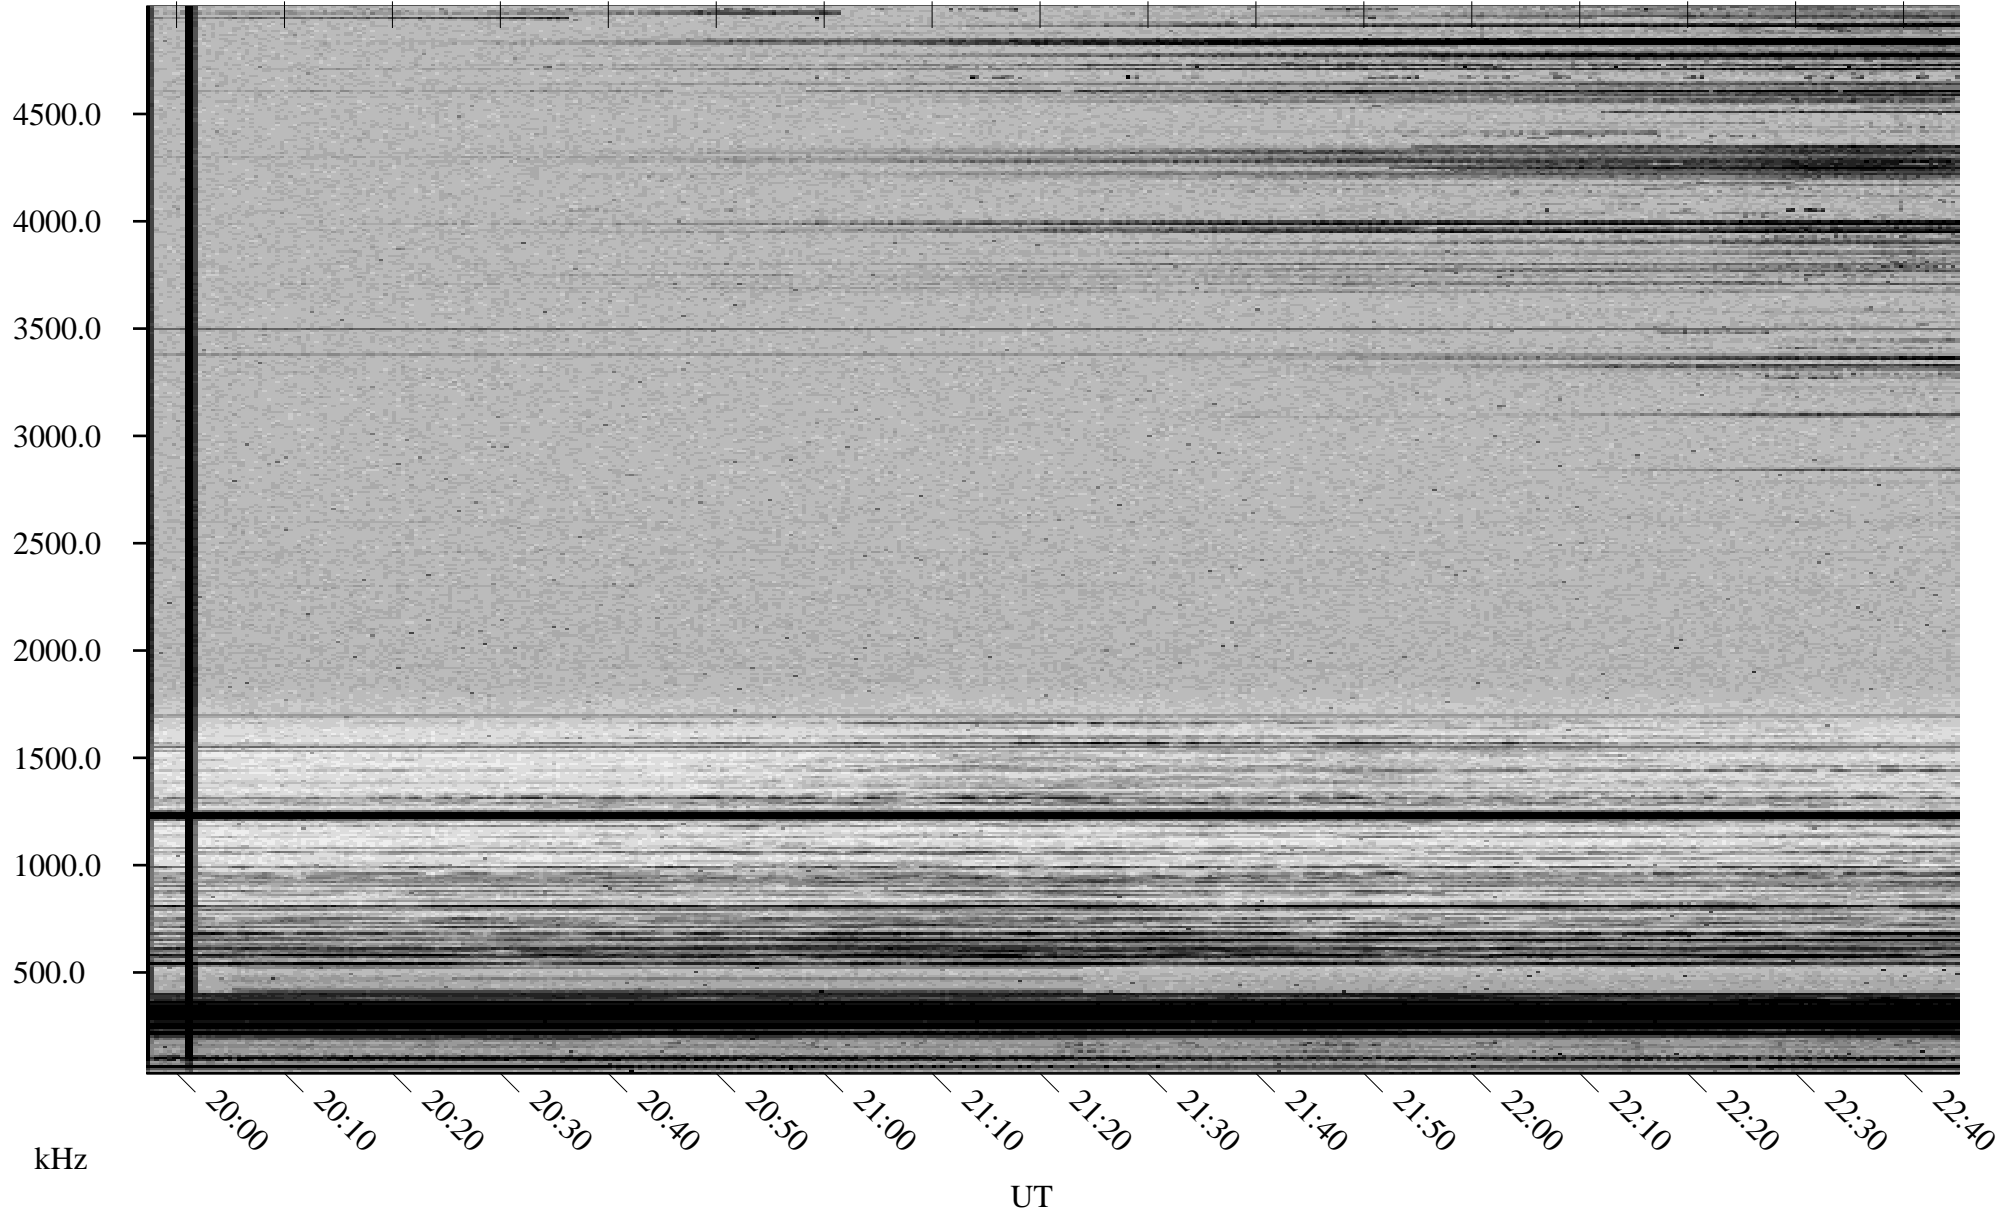

# 02/15/2002 Churchill, Manitoba

Linear Scale    Black = 161    White = 15

ch02046l.r00m max\_12

Page 1

# 02/15/2002 Churchill, Manitoba

Linear Scale    Black = 161    White = 15

ch02046l.r00m max\_12

Page 2

# 02/16/2002 Churchill, Manitoba

Linear Scale    Black = 161    White = 15

ch02046l.r00m max\_12

Page 3

# 02/16/2002 Churchill, Manitoba

Linear Scale    Black = 161    White = 15

ch02046l.r00m max\_12

Page 4