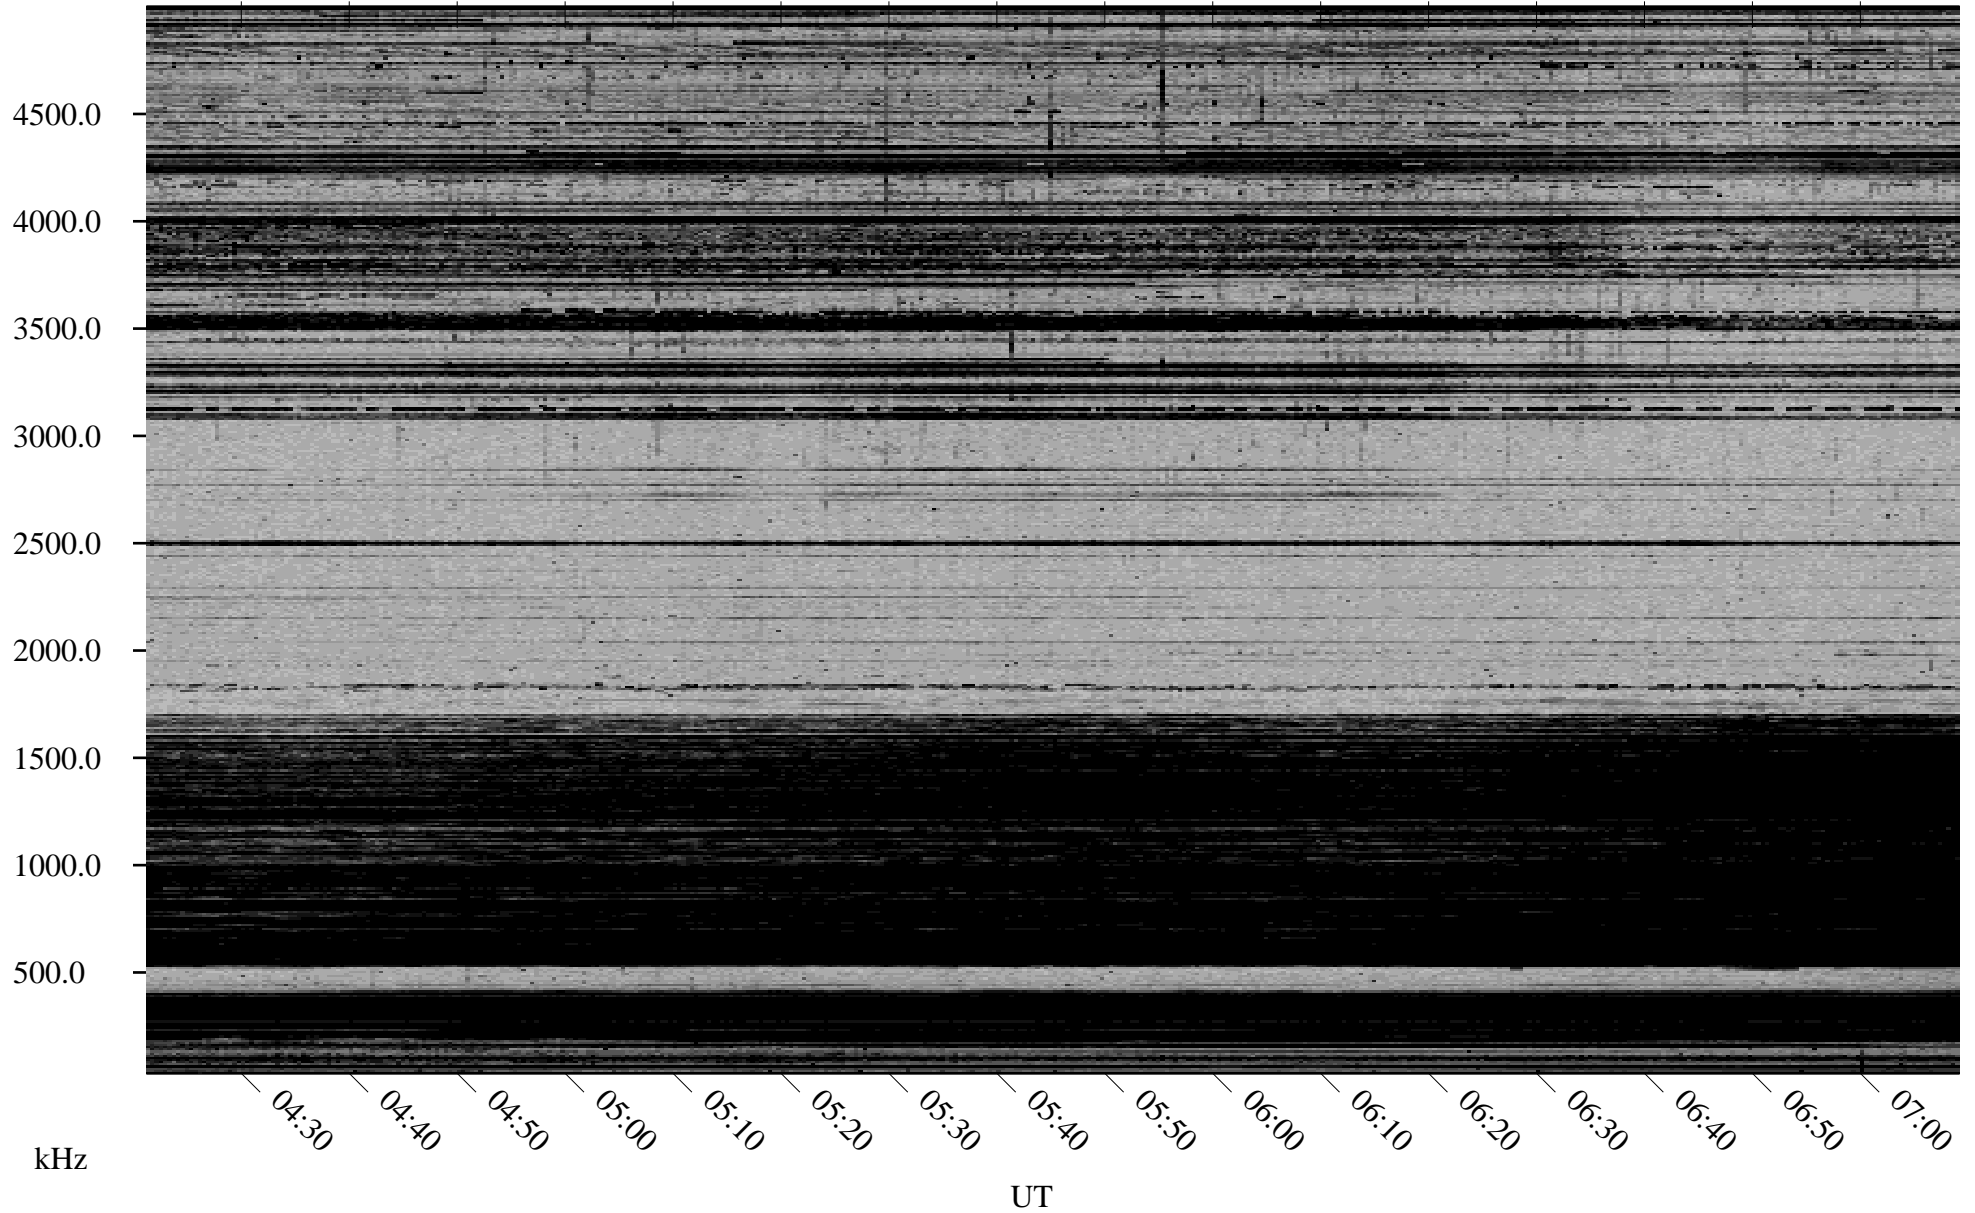

# 02/15/2002 Churchill, Manitoba

Linear Scale    Black = 161    White = 15

ch02046l.r00m max\_12

Page 1

# 02/15/2002 Churchill, Manitoba

Linear Scale    Black = 161    White = 15

ch02046l.r00m max\_12

Page 2

# 02/16/2002 Churchill, Manitoba

Linear Scale    Black = 161    White = 15

ch02046l.r00m max\_12

Page 3

# 02/16/2002 Churchill, Manitoba

Linear Scale    Black = 161    White = 15

ch02046l.r00m max\_12

Page 4