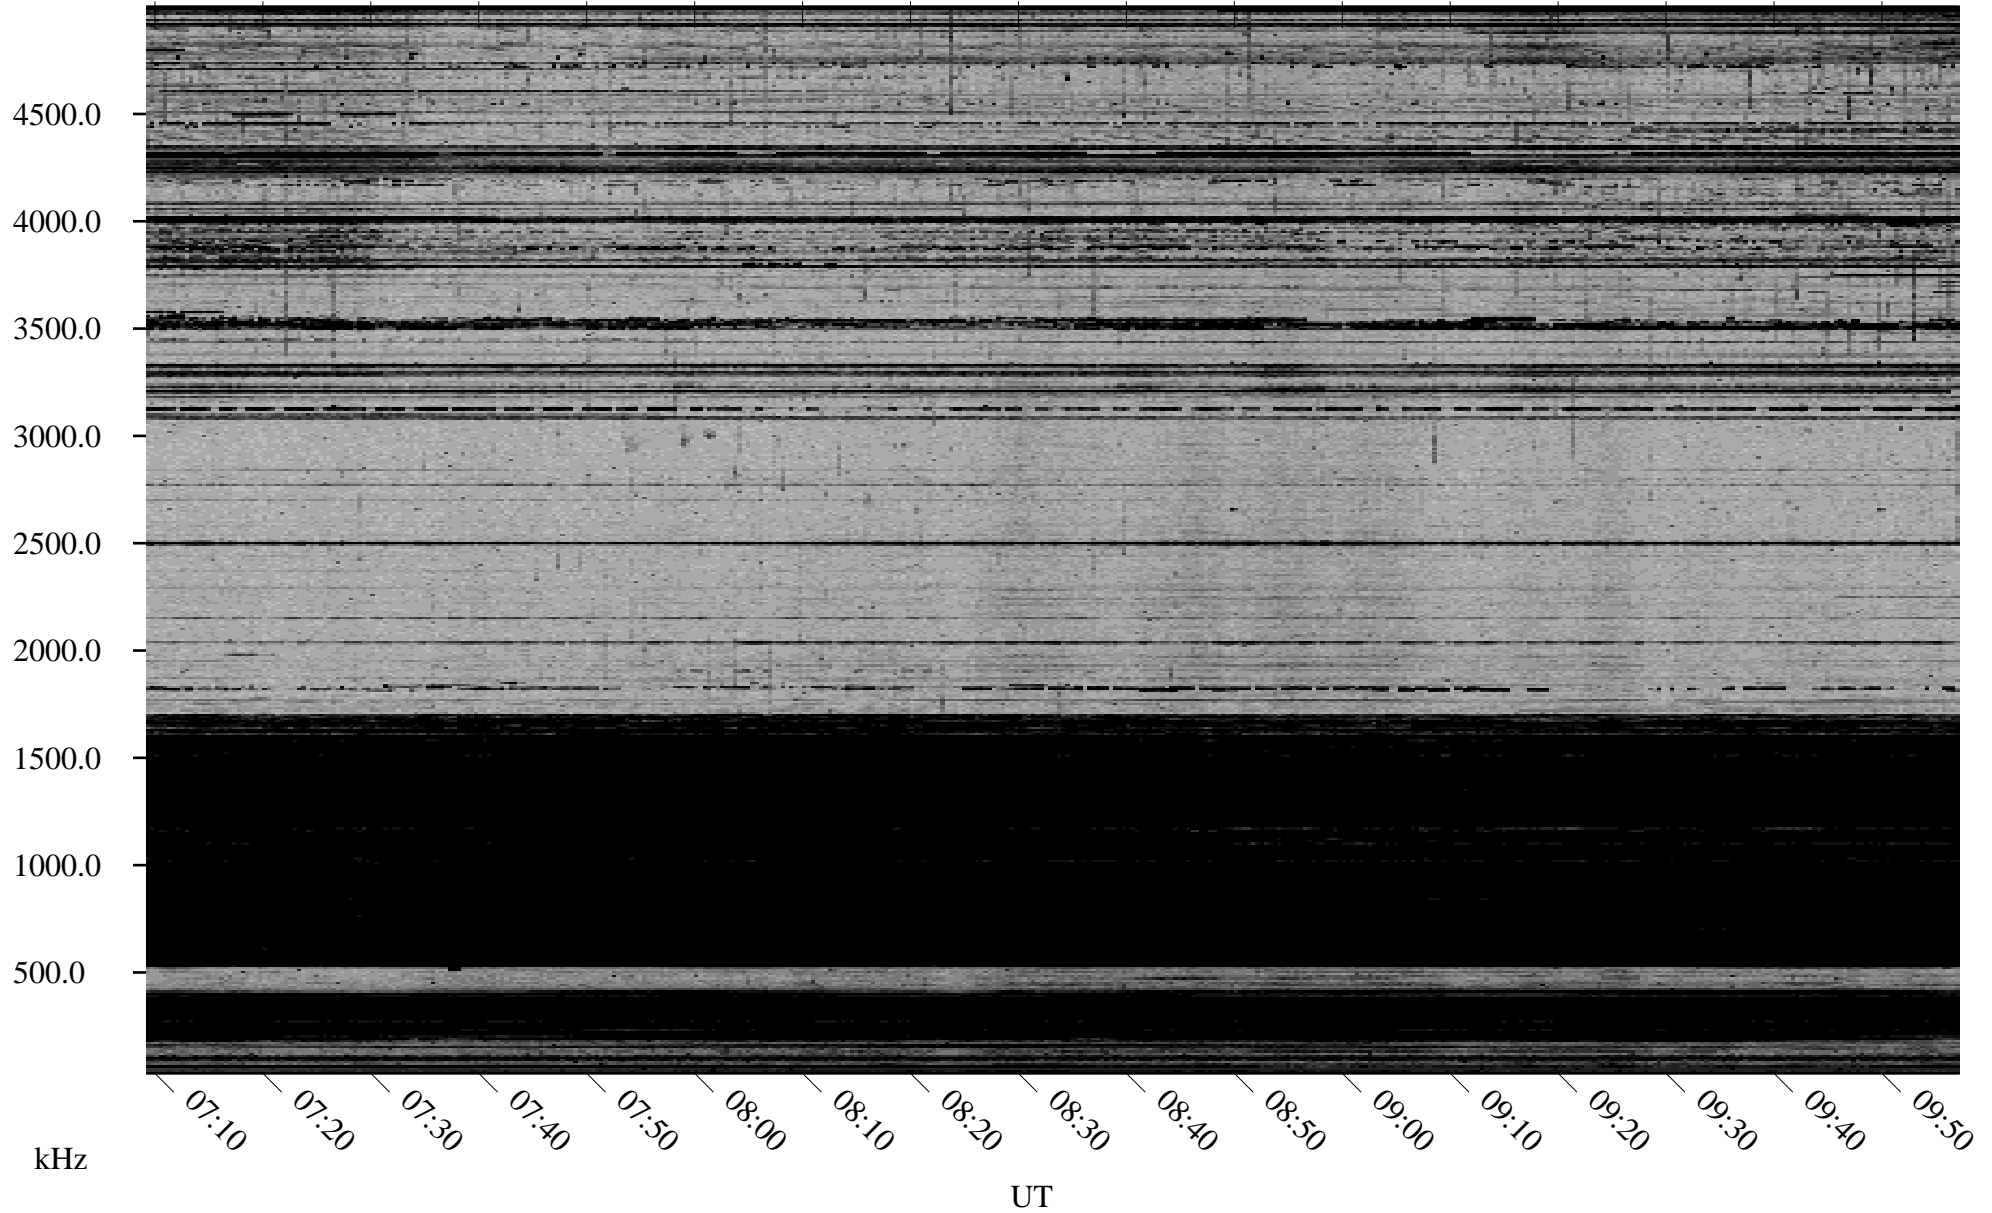

# 02/16/2002 Churchill, Manitoba

Linear Scale    Black = 161    White = 15

ch02046l.r00m max\_12

Page 4

# 02/16/2002 Churchill, Manitoba

Linear Scale    Black = 161    White = 15

ch02046l.r00m max\_12

Page 5