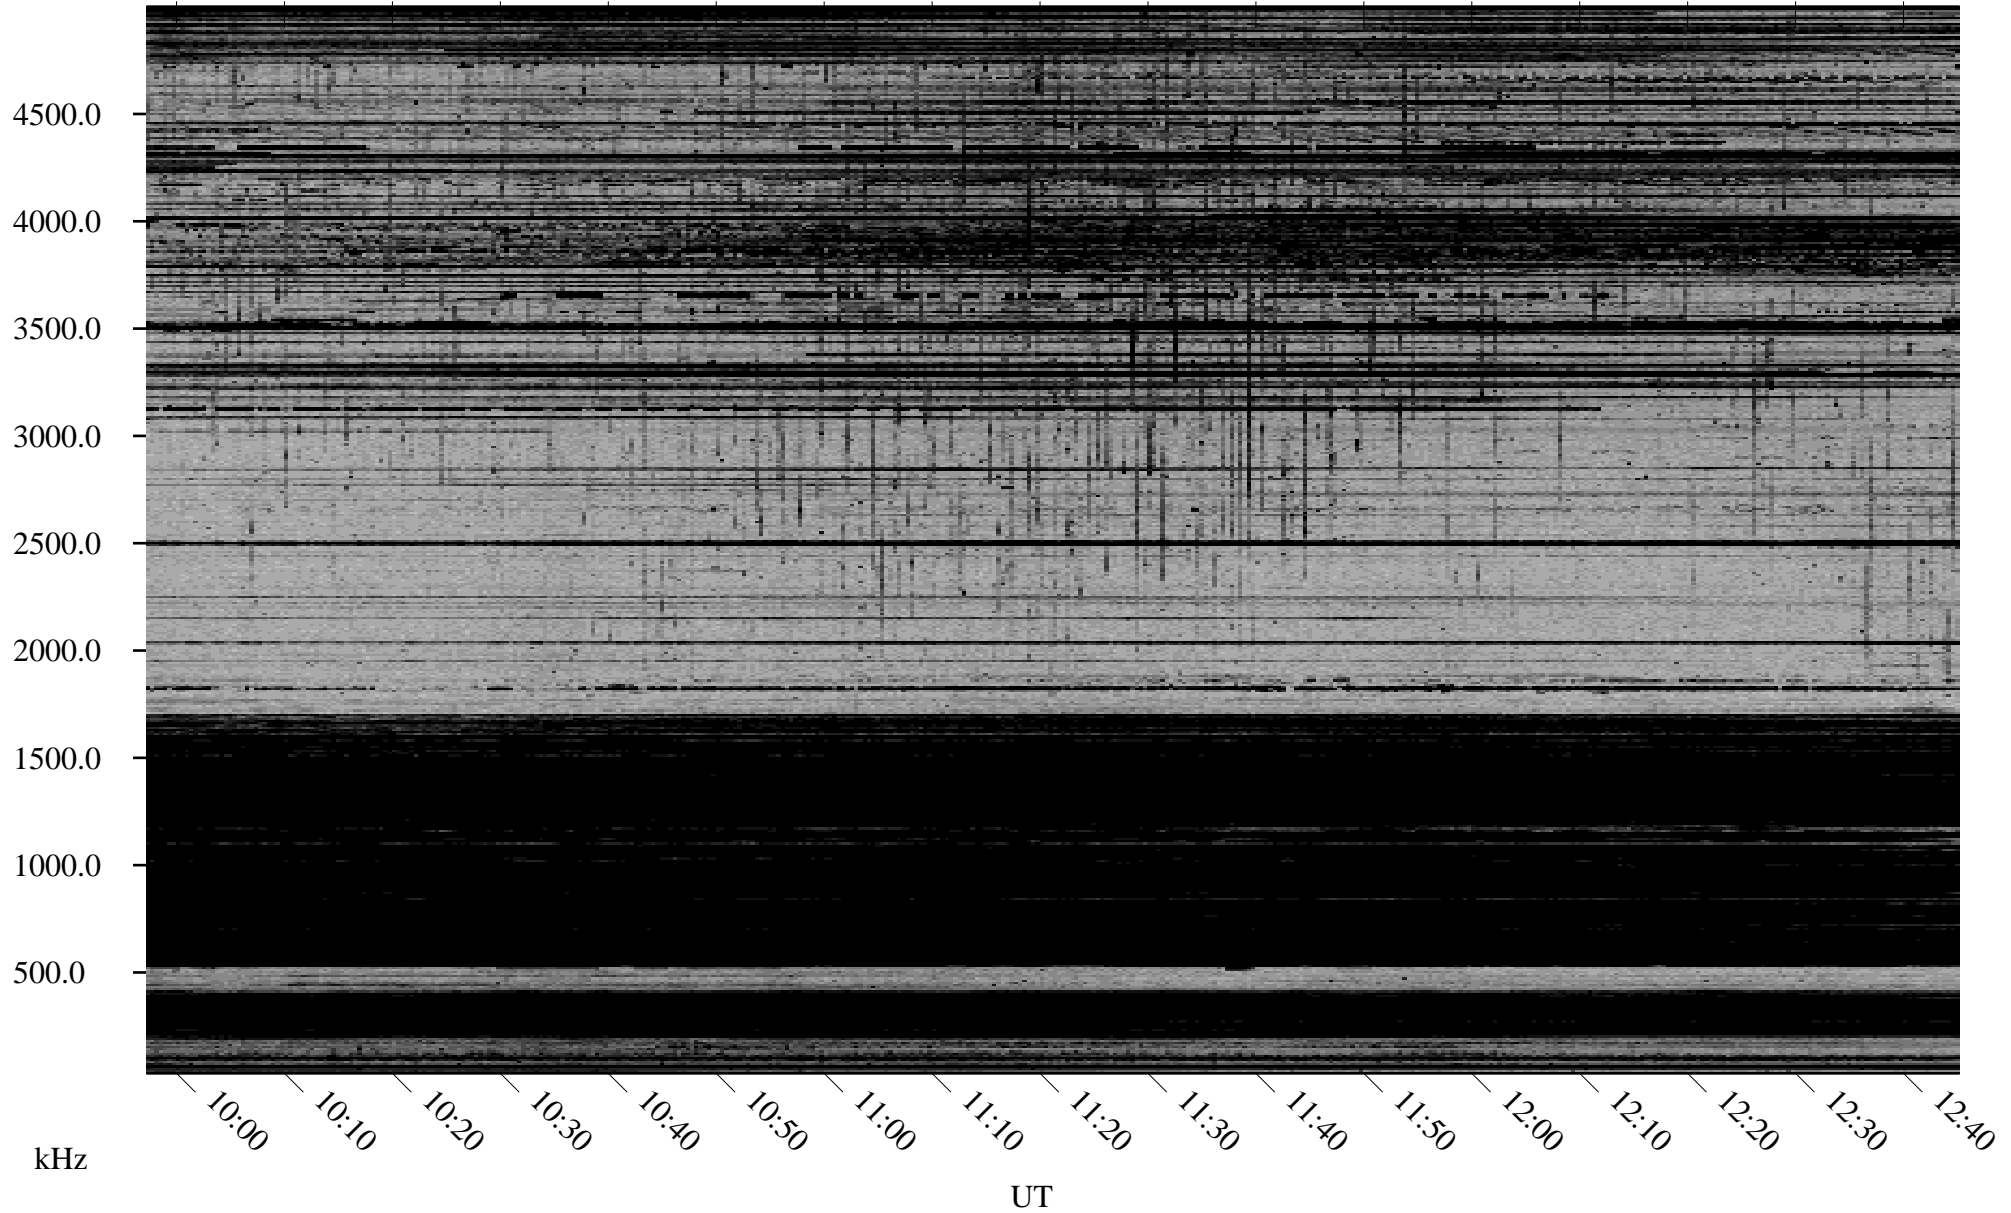

# 02/16/2002 Churchill, Manitoba

Linear Scale    Black = 161    White = 15

ch02046l.r00m max\_12

Page 5

# 02/16/2002 Churchill, Manitoba

Linear Scale    Black = 161    White = 15

ch02046l.r00m max\_12

Page 6