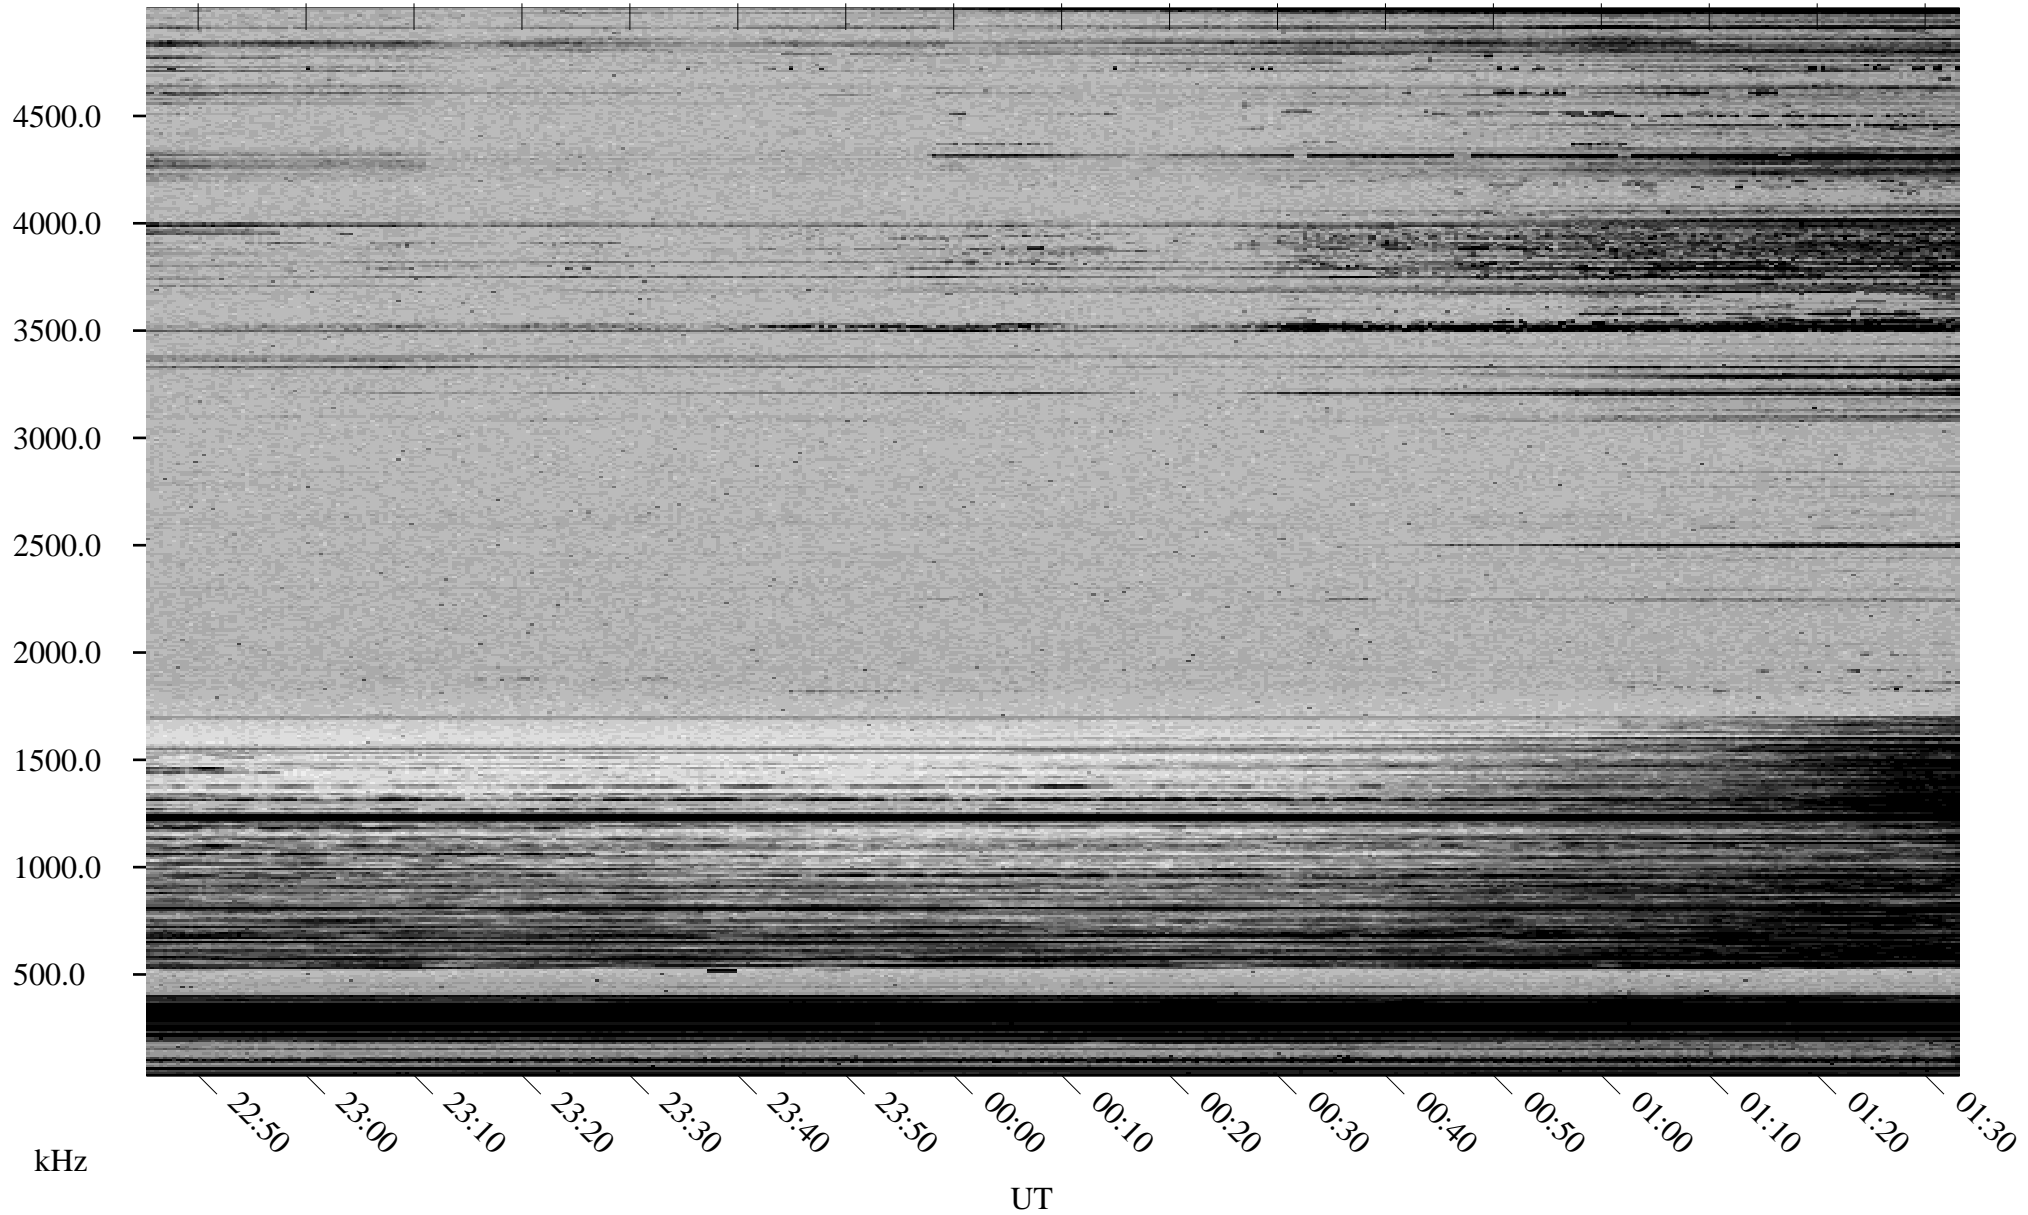

02/16/2002 Churchill, Manitoba

Linear Scale Black = 161 White = 15

ch02047l.r00m max_12

Page 1

02/16/2002 Churchill, Manitoba

Linear Scale Black = 161 White = 15

ch02047l.r00m max_12

Page 2

02/17/2002 Churchill, Manitoba

Linear Scale Black = 161 White = 15

ch02047l.r00m max_12

Page 3

02/17/2002 Churchill, Manitoba

Linear Scale Black = 161 White = 15

ch02047l.r00m max_12

Page 4

02/17/2002 Churchill, Manitoba

Linear Scale Black = 161 White = 15

ch02047l.r00m max_12

Page 5

02/17/2002 Churchill, Manitoba

Linear Scale Black = 161 White = 15

ch02047l.r00m max_12

Page 6

02/17/2002 Churchill, Manitoba

Linear Scale Black = 161 White = 15

ch02047l.r00m max_12

Page 7

02/17/2002 Churchill, Manitoba

Linear Scale Black = 161 White = 15

ch02047l.r00m max_12