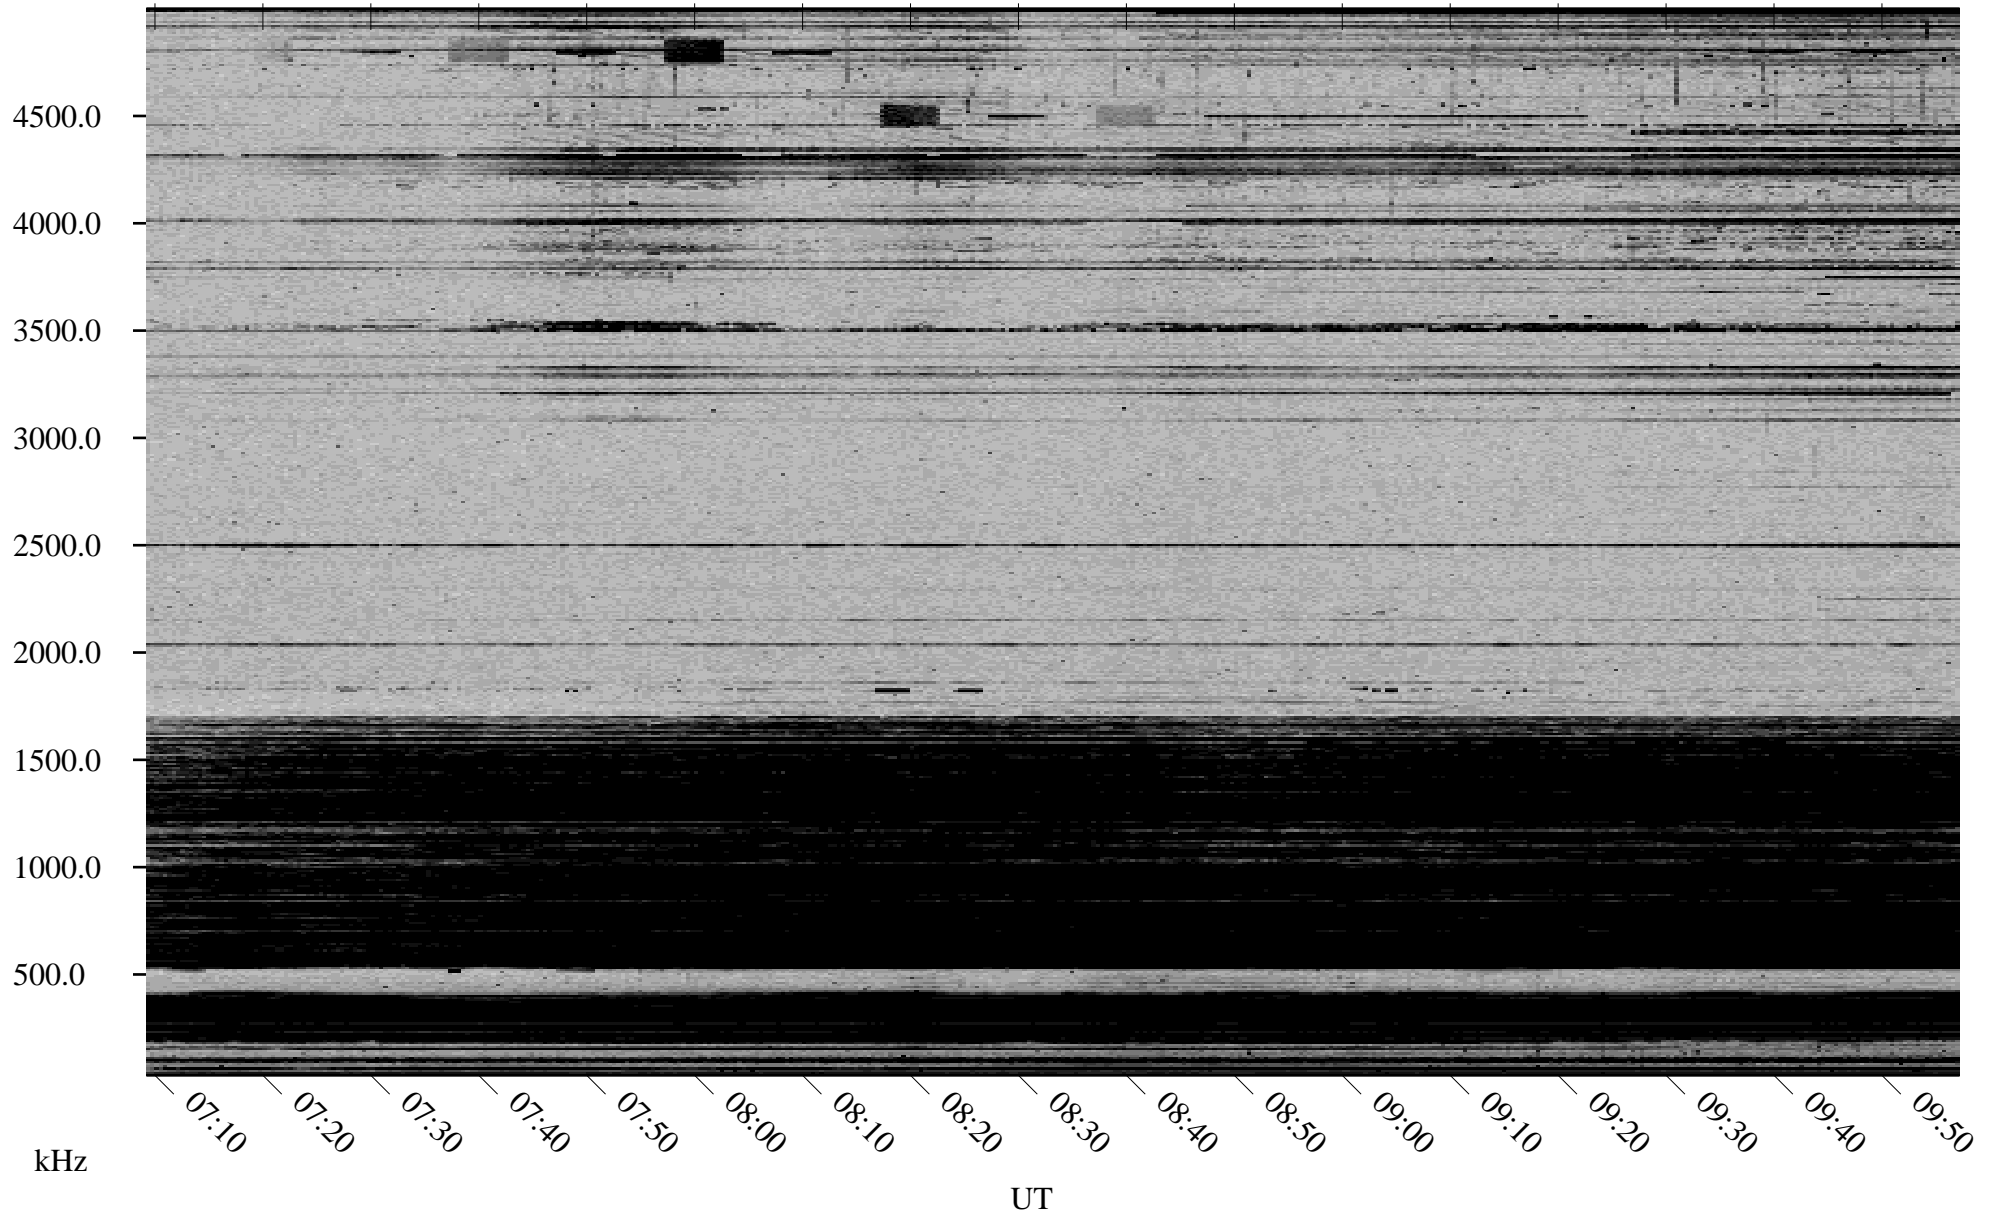

02/16/2002 Churchill, Manitoba

Linear Scale Black = 161 White = 15

ch02047l.r00m max_12

Page 1

02/16/2002 Churchill, Manitoba

Linear Scale Black = 161 White = 15

ch02047l.r00m max_12

Page 2

02/17/2002 Churchill, Manitoba

Linear Scale Black = 161 White = 15

ch02047l.r00m max_12

Page 3

02/17/2002 Churchill, Manitoba

Linear Scale Black = 161 White = 15

ch02047l.r00m max_12

Page 4

02/17/2002 Churchill, Manitoba

Linear Scale Black = 161 White = 15

ch02047l.r00m max_12

Page 5

02/17/2002 Churchill, Manitoba

Linear Scale Black = 161 White = 15

ch02047l.r00m max_12

Page 6

02/17/2002 Churchill, Manitoba

Linear Scale Black = 161 White = 15

ch02047l.r00m max_12

Page 7

02/17/2002 Churchill, Manitoba

Linear Scale Black = 161 White = 15

ch02047l.r00m max_12