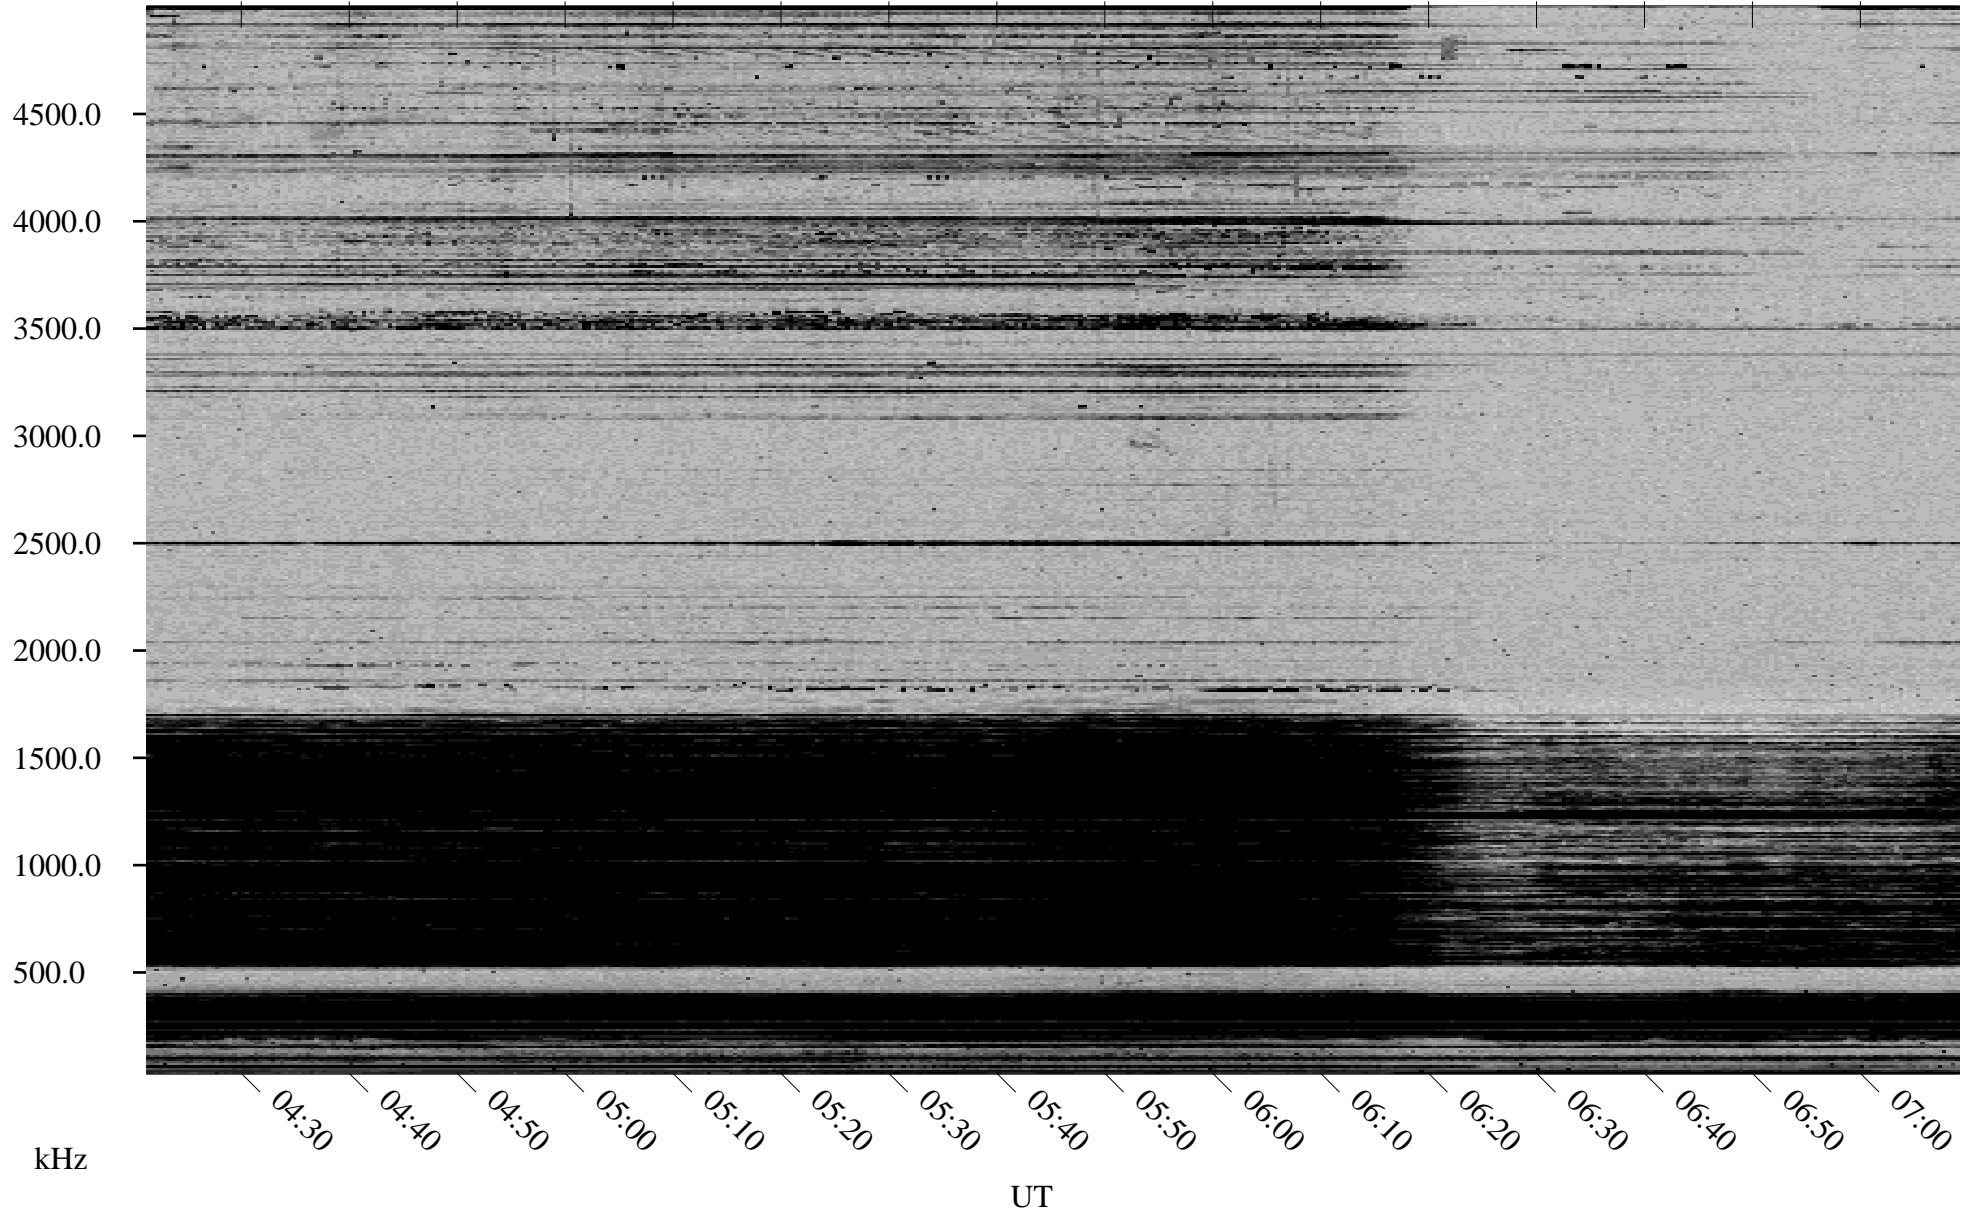

02/16/2002 Churchill, Manitoba

Linear Scale Black = 161 White = 15

ch02047l.r00m max_12

Page 1

02/16/2002 Churchill, Manitoba

Linear Scale Black = 161 White = 15

ch02047l.r00m max_12

Page 2

02/17/2002 Churchill, Manitoba

Linear Scale Black = 161 White = 15

ch02047l.r00m max_12

Page 3

02/17/2002 Churchill, Manitoba

Linear Scale Black = 161 White = 15

ch02047l.r00m max_12

Page 4

02/17/2002 Churchill, Manitoba

Linear Scale Black = 161 White = 15

ch02047l.r00m max_12

Page 5

02/17/2002 Churchill, Manitoba

Linear Scale Black = 161 White = 15

ch02047l.r00m max_12

Page 6

02/17/2002 Churchill, Manitoba

Linear Scale Black = 161 White = 15

ch02047l.r00m max_12

Page 7

02/17/2002 Churchill, Manitoba

Linear Scale Black = 161 White = 15

ch02047l.r00m max_12