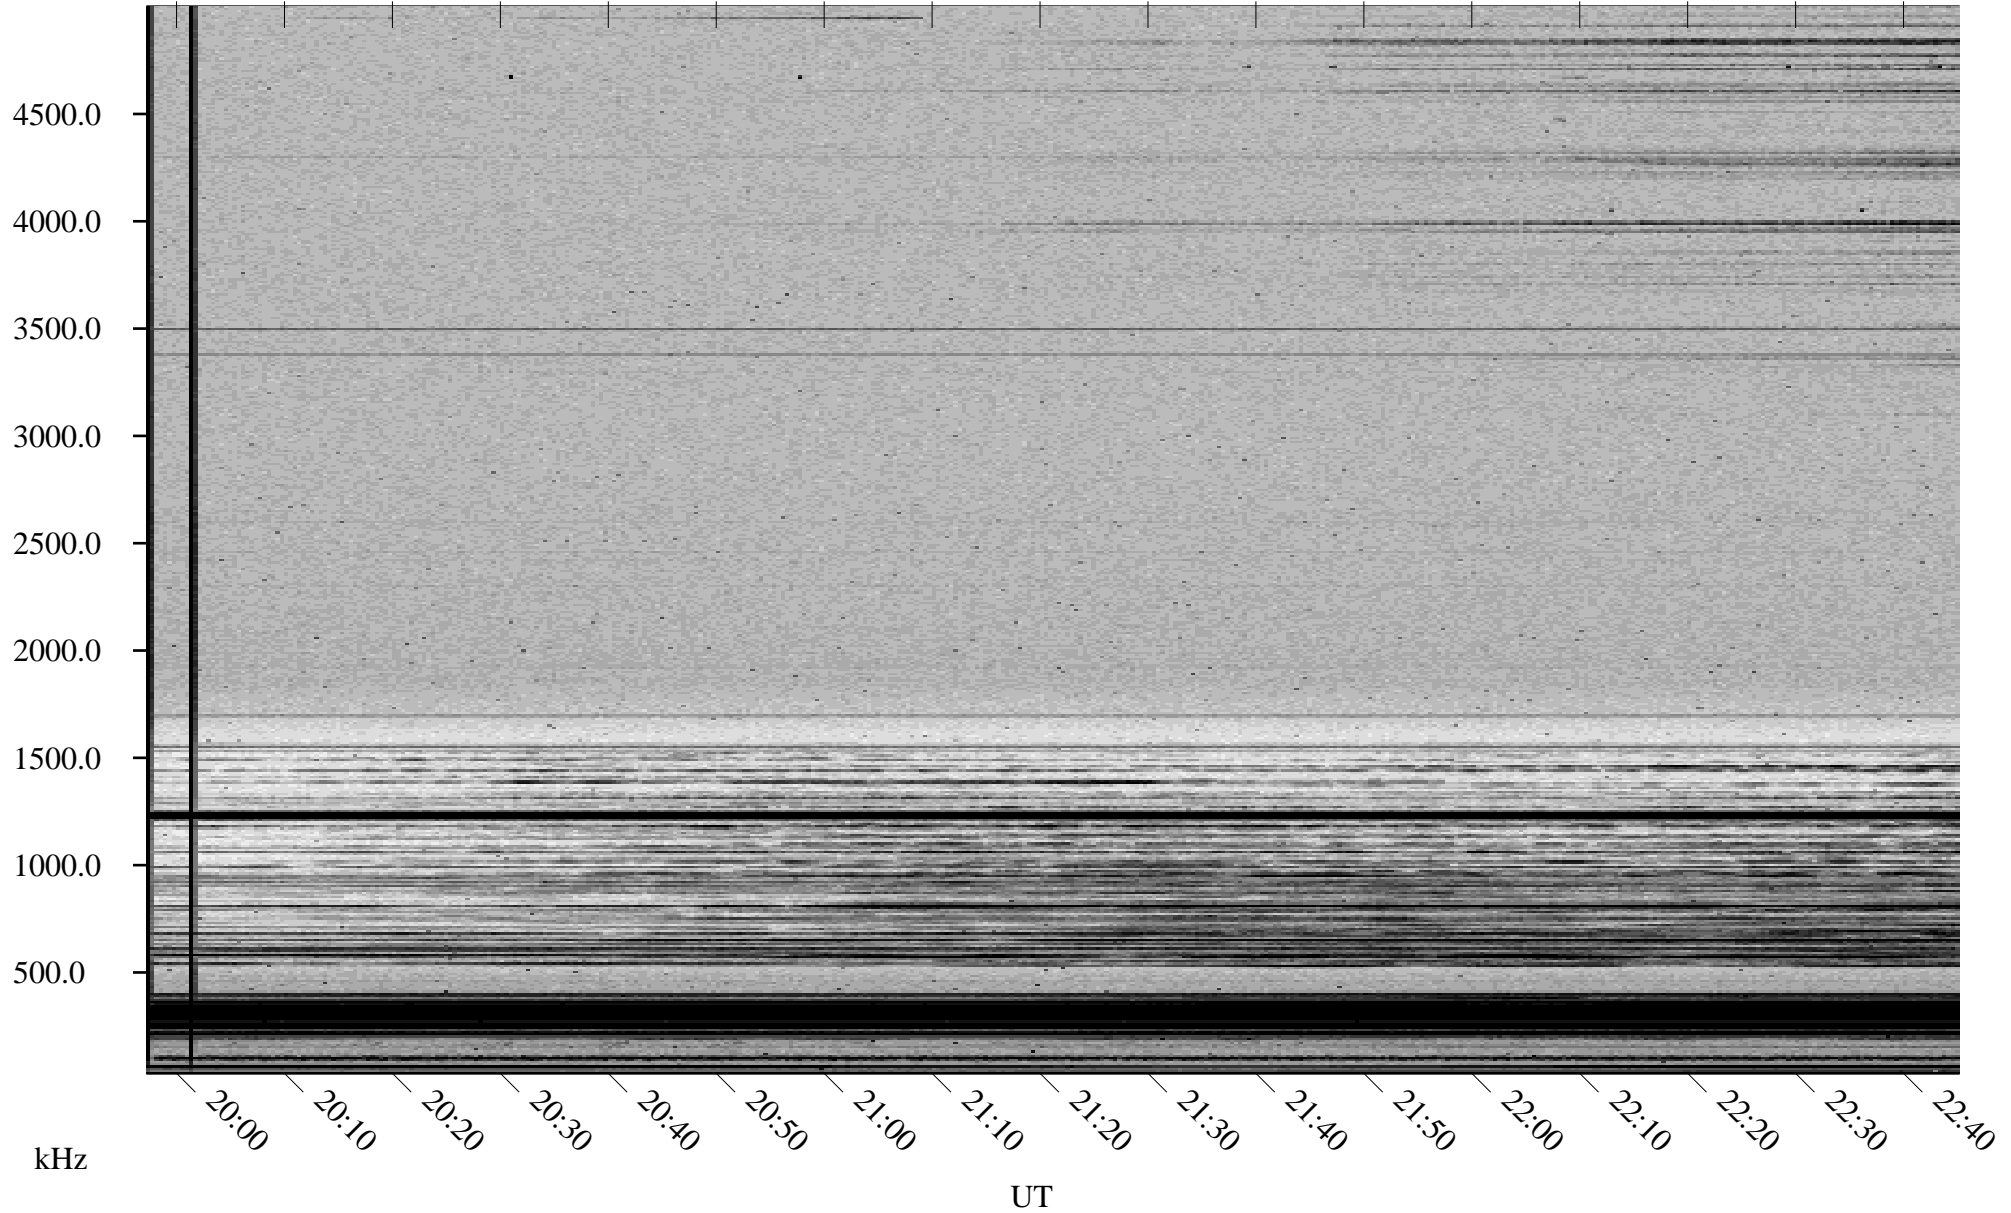

02/16/2002 Churchill, Manitoba

Linear Scale Black = 161 White = 15

ch02047l.r00m max_12

Page 1

02/16/2002 Churchill, Manitoba

Linear Scale Black = 161 White = 15

ch02047l.r00m max_12

Page 2

02/17/2002 Churchill, Manitoba

Linear Scale Black = 161 White = 15

ch02047l.r00m max_12

Page 3

02/17/2002 Churchill, Manitoba

Linear Scale Black = 161 White = 15

ch02047l.r00m max_12

Page 4

02/17/2002 Churchill, Manitoba

Linear Scale Black = 161 White = 15

ch02047l.r00m max_12

Page 5

02/17/2002 Churchill, Manitoba

Linear Scale Black = 161 White = 15

ch02047l.r00m max_12

Page 6

02/17/2002 Churchill, Manitoba

Linear Scale Black = 161 White = 15

ch02047l.r00m max_12

Page 7

02/17/2002 Churchill, Manitoba

Linear Scale Black = 161 White = 15

ch02047l.r00m max_12