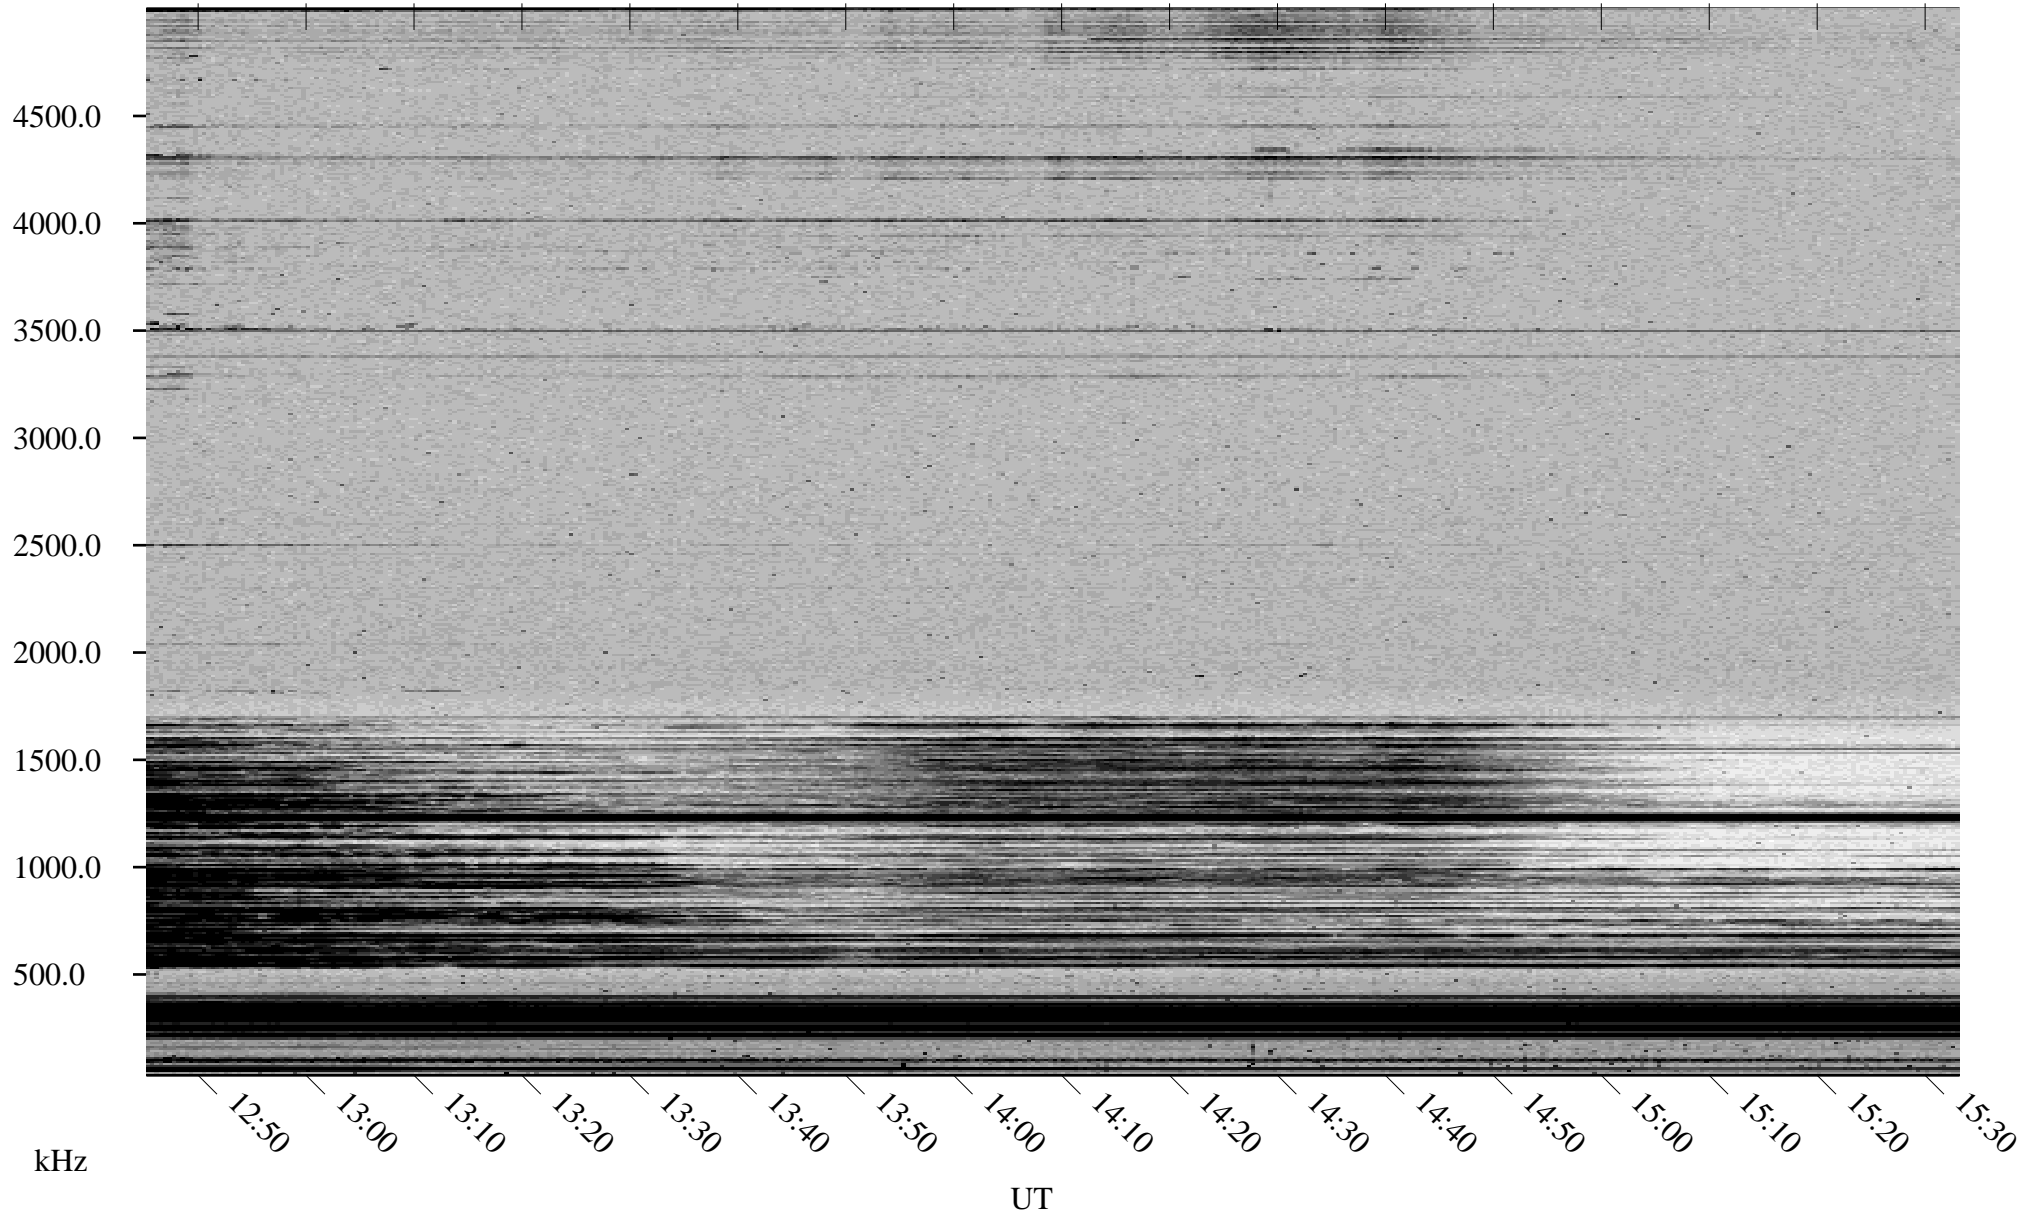

02/16/2002 Churchill, Manitoba

Linear Scale Black = 161 White = 15

ch02047l.r00m max_12

Page 1

02/16/2002 Churchill, Manitoba

Linear Scale Black = 161 White = 15

ch02047l.r00m max_12

Page 2

02/17/2002 Churchill, Manitoba

Linear Scale Black = 161 White = 15

ch02047l.r00m max_12

Page 3

02/17/2002 Churchill, Manitoba

Linear Scale Black = 161 White = 15

ch02047l.r00m max_12

Page 4

02/17/2002 Churchill, Manitoba

Linear Scale Black = 161 White = 15

ch02047l.r00m max_12

Page 5

02/17/2002 Churchill, Manitoba

Linear Scale Black = 161 White = 15

ch02047l.r00m max_12

Page 6

02/17/2002 Churchill, Manitoba

Linear Scale Black = 161 White = 15

ch02047l.r00m max_12

Page 7

02/17/2002 Churchill, Manitoba

Linear Scale Black = 161 White = 15

ch02047l.r00m max_12