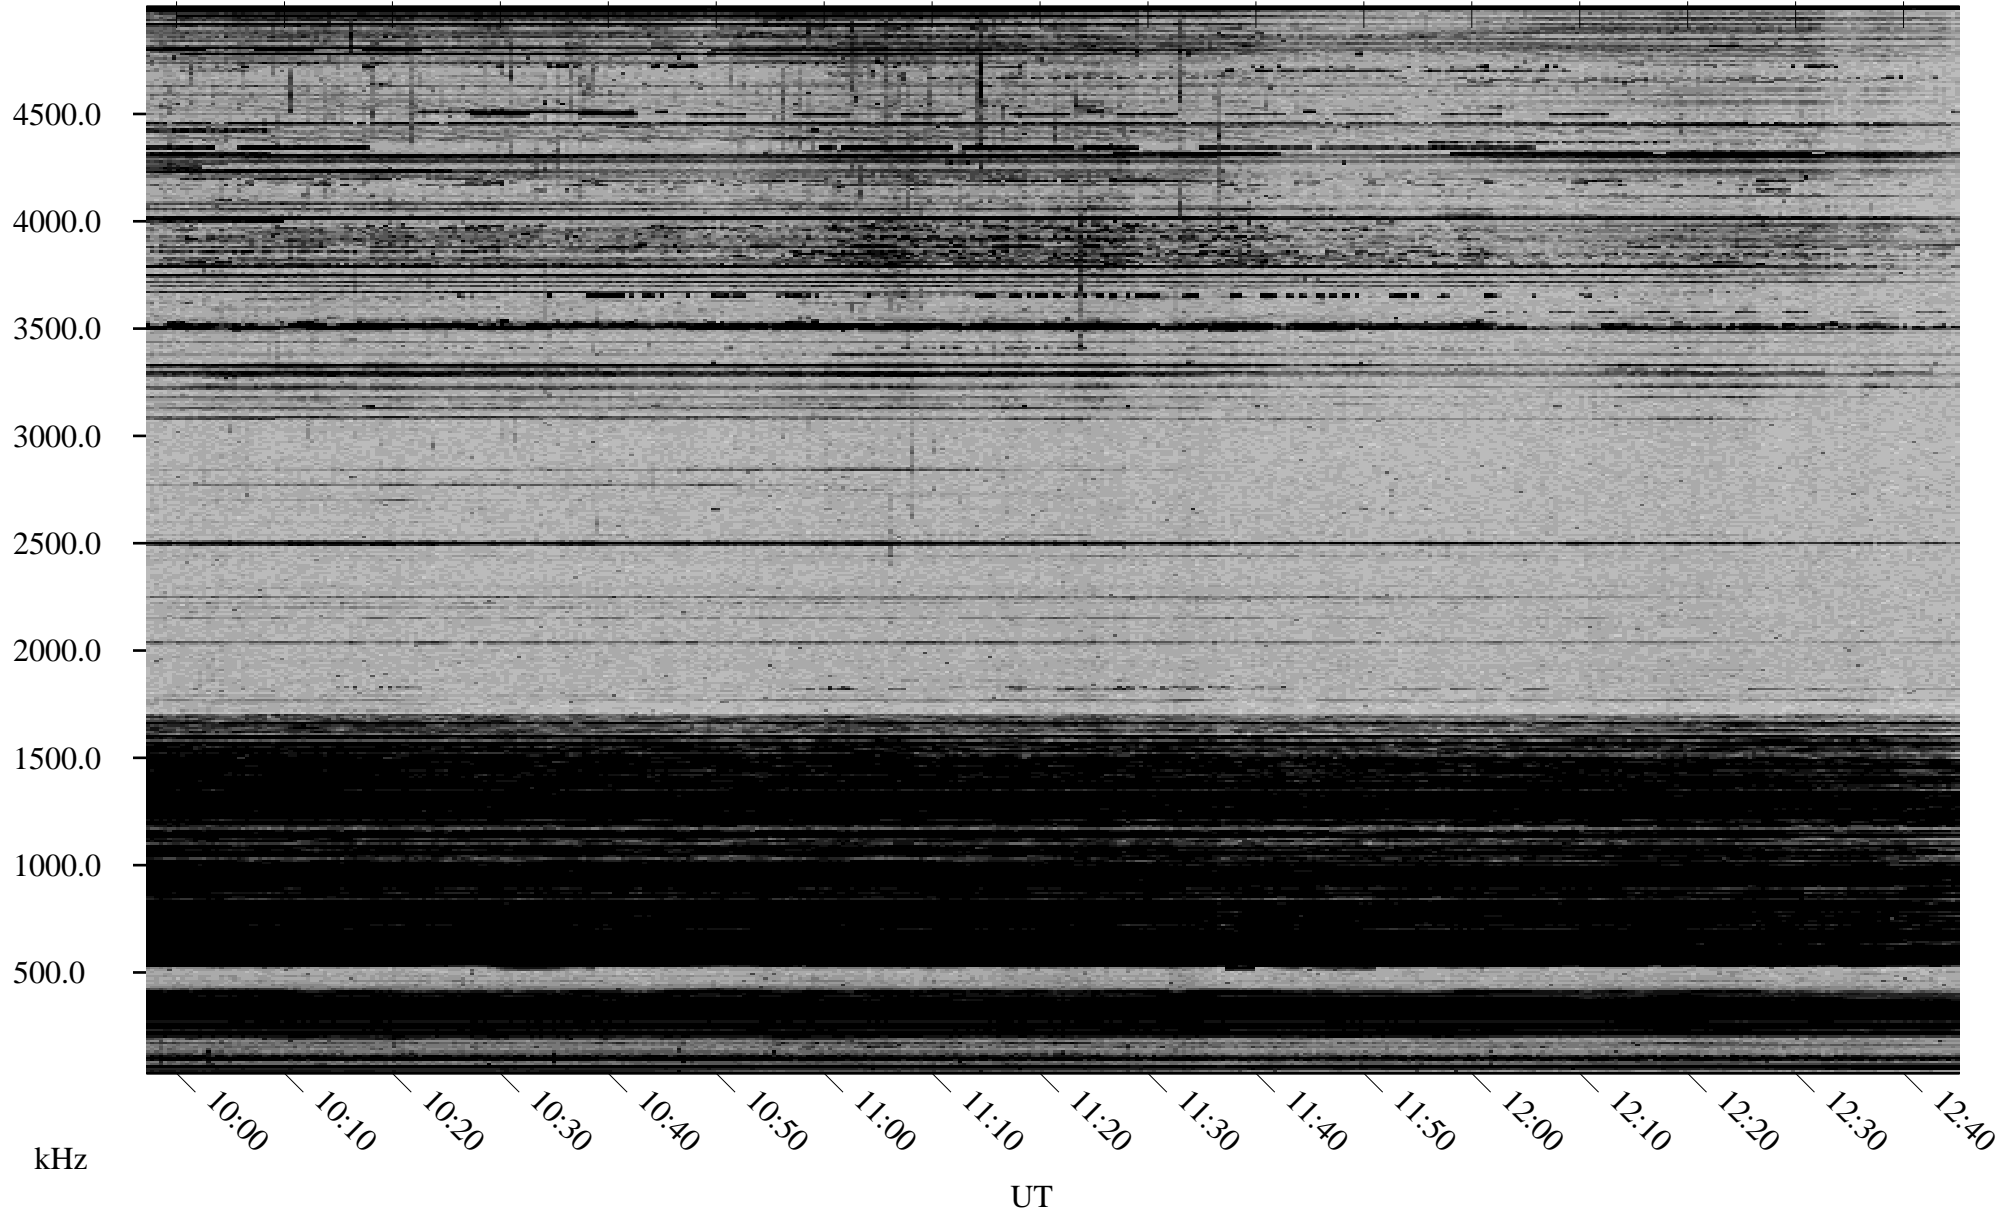

02/16/2002 Churchill, Manitoba

Linear Scale Black = 161 White = 15

ch02047l.r00m max_12

Page 1

02/16/2002 Churchill, Manitoba

Linear Scale Black = 161 White = 15

ch02047l.r00m max_12

Page 2

02/17/2002 Churchill, Manitoba

Linear Scale Black = 161 White = 15

ch02047l.r00m max_12

Page 3

02/17/2002 Churchill, Manitoba

Linear Scale Black = 161 White = 15

ch02047l.r00m max_12

Page 4

02/17/2002 Churchill, Manitoba

Linear Scale Black = 161 White = 15

ch02047l.r00m max_12

Page 5

02/17/2002 Churchill, Manitoba

Linear Scale Black = 161 White = 15

ch02047l.r00m max_12

Page 6

02/17/2002 Churchill, Manitoba

Linear Scale Black = 161 White = 15

ch02047l.r00m max_12

Page 7

02/17/2002 Churchill, Manitoba

Linear Scale Black = 161 White = 15

ch02047l.r00m max_12