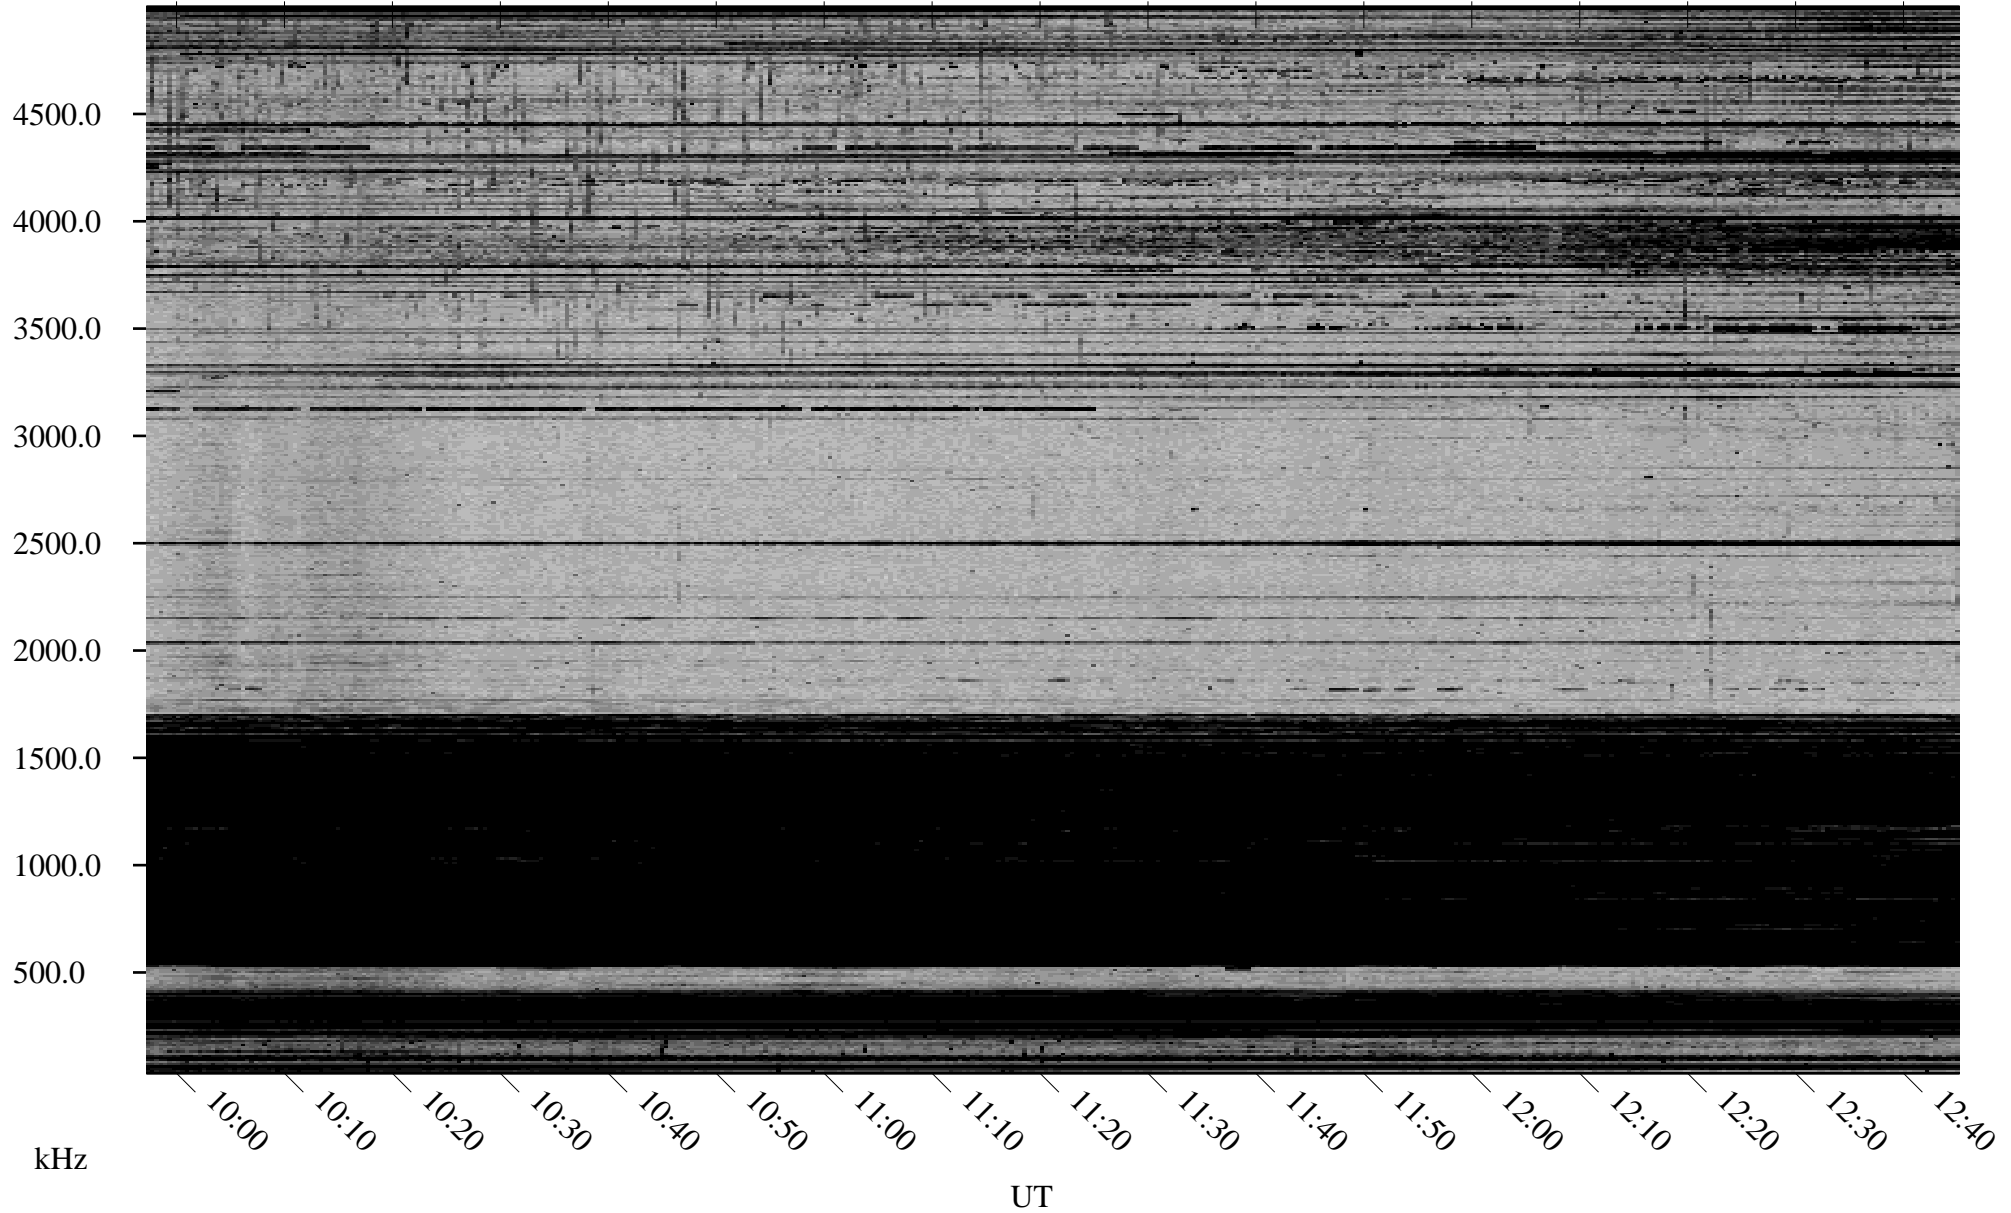

02/17/2002 Churchill, Manitoba

Linear Scale Black = 161 White = 15

ch02048l.r00m max_12

Page 1

02/17/2002 Churchill, Manitoba

Linear Scale Black = 161 White = 15

ch02048l.r00m max_12

Page 2

02/18/2002 Churchill, Manitoba

Linear Scale Black = 161 White = 15

ch02048l.r00m max_12

Page 3

02/18/2002 Churchill, Manitoba

Linear Scale Black = 161 White = 15

ch02048l.r00m max_12

Page 4

02/18/2002 Churchill, Manitoba

Linear Scale Black = 161 White = 15

ch02048l.r00m max_12

Page 5

02/18/2002 Churchill, Manitoba

Linear Scale Black = 161 White = 15

ch02048l.r00m max_12

Page 6

02/18/2002 Churchill, Manitoba

Linear Scale Black = 161 White = 15

ch02048l.r00m max_12

Page 7

02/18/2002 Churchill, Manitoba

Linear Scale Black = 161 White = 15

ch02048l.r00m max_12

Page 8