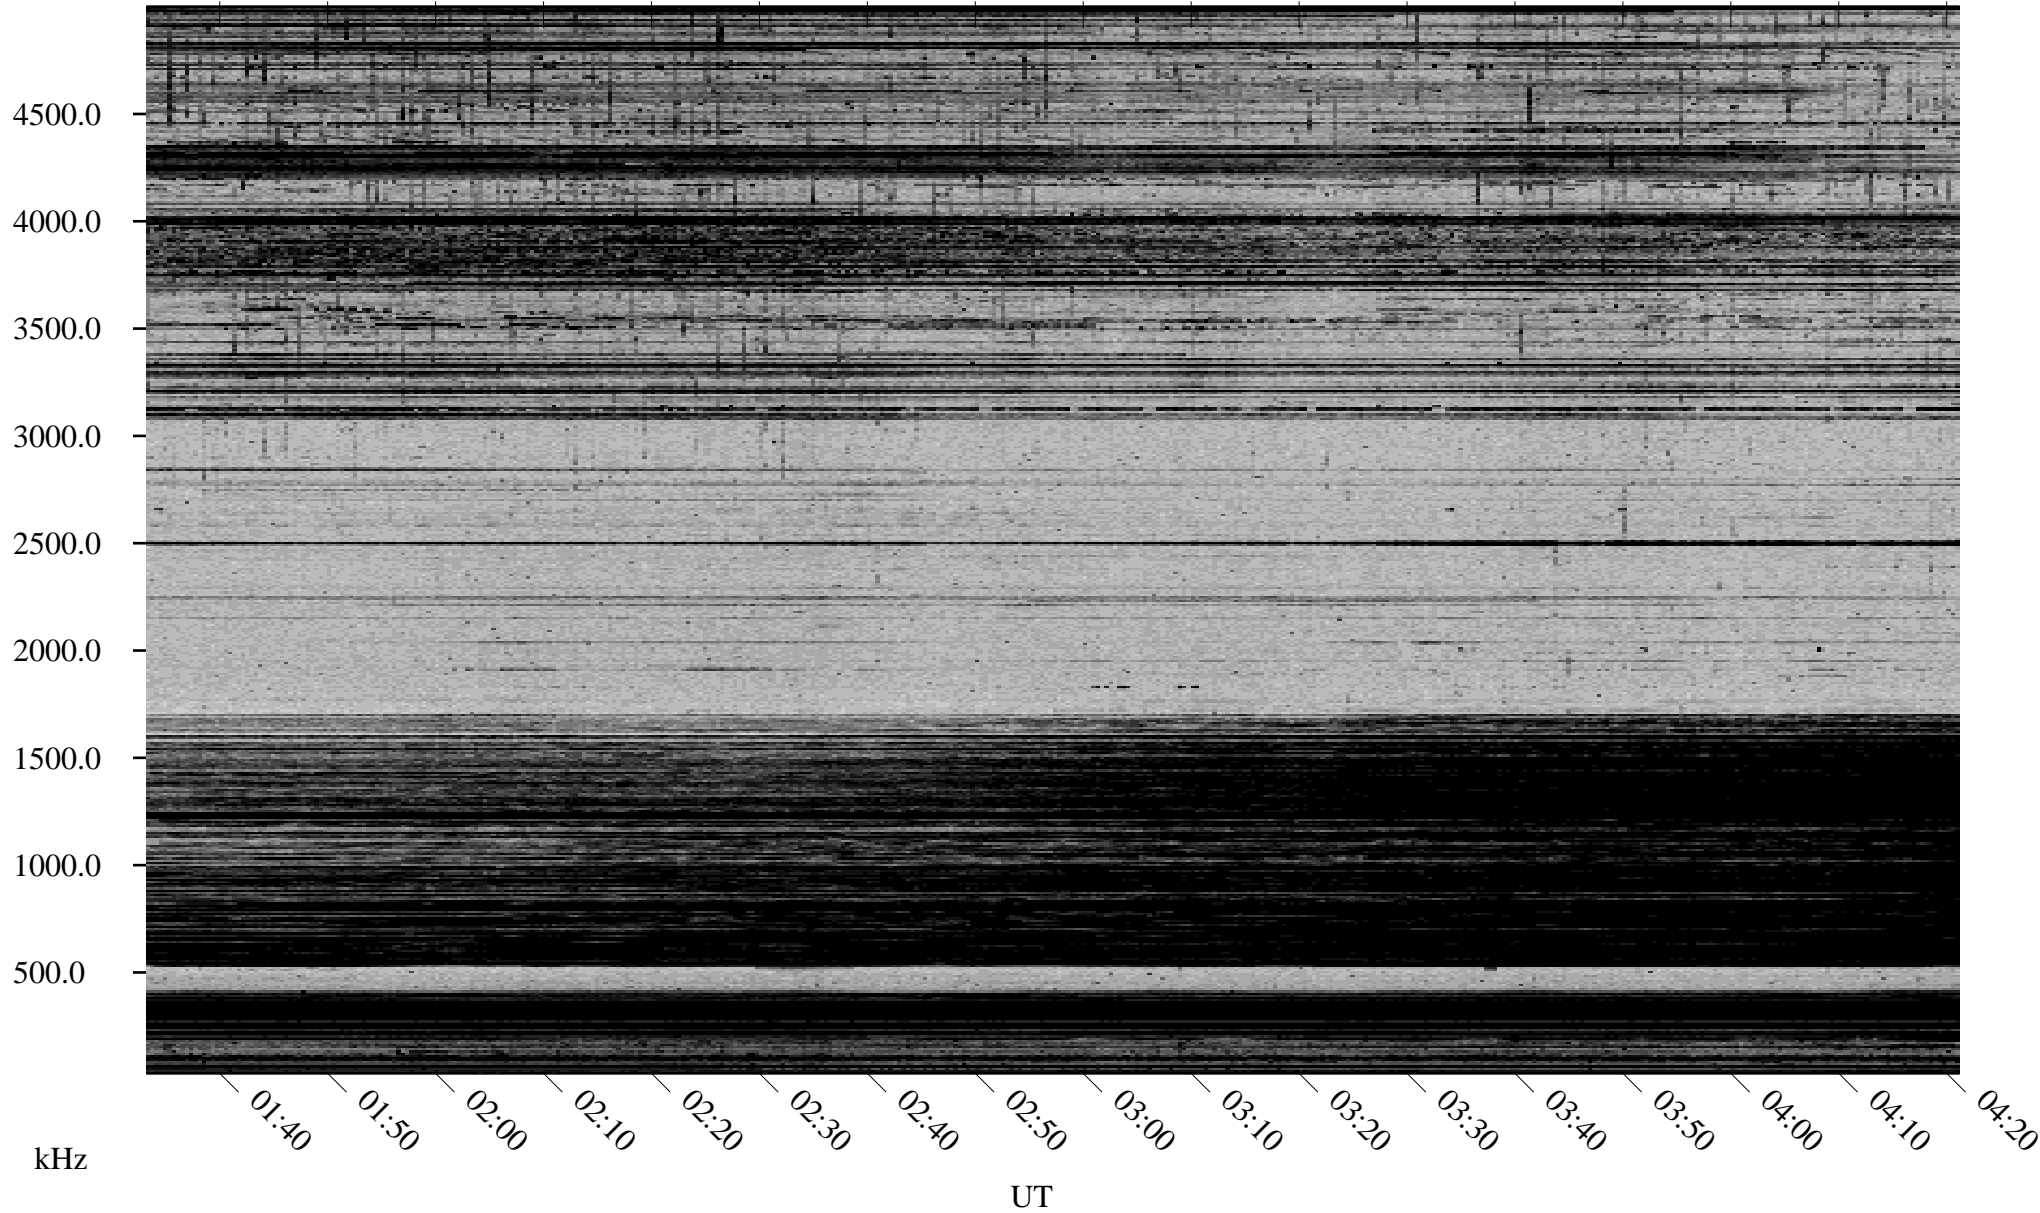

02/17/2002 Churchill, Manitoba

Linear Scale Black = 161 White = 15

ch02048l.r00m max_12

Page 1

02/17/2002 Churchill, Manitoba

Linear Scale Black = 161 White = 15

ch02048l.r00m max_12

Page 2

02/18/2002 Churchill, Manitoba

Linear Scale Black = 161 White = 15

ch02048l.r00m max_12

Page 3

02/18/2002 Churchill, Manitoba

Linear Scale Black = 161 White = 15

ch02048l.r00m max_12

Page 4

02/18/2002 Churchill, Manitoba

Linear Scale Black = 161 White = 15

ch02048l.r00m max_12

Page 5

02/18/2002 Churchill, Manitoba

Linear Scale Black = 161 White = 15

ch02048l.r00m max_12

Page 6

02/18/2002 Churchill, Manitoba

Linear Scale Black = 161 White = 15

ch02048l.r00m max_12

Page 7

02/18/2002 Churchill, Manitoba

Linear Scale Black = 161 White = 15

ch02048l.r00m max_12

Page 8