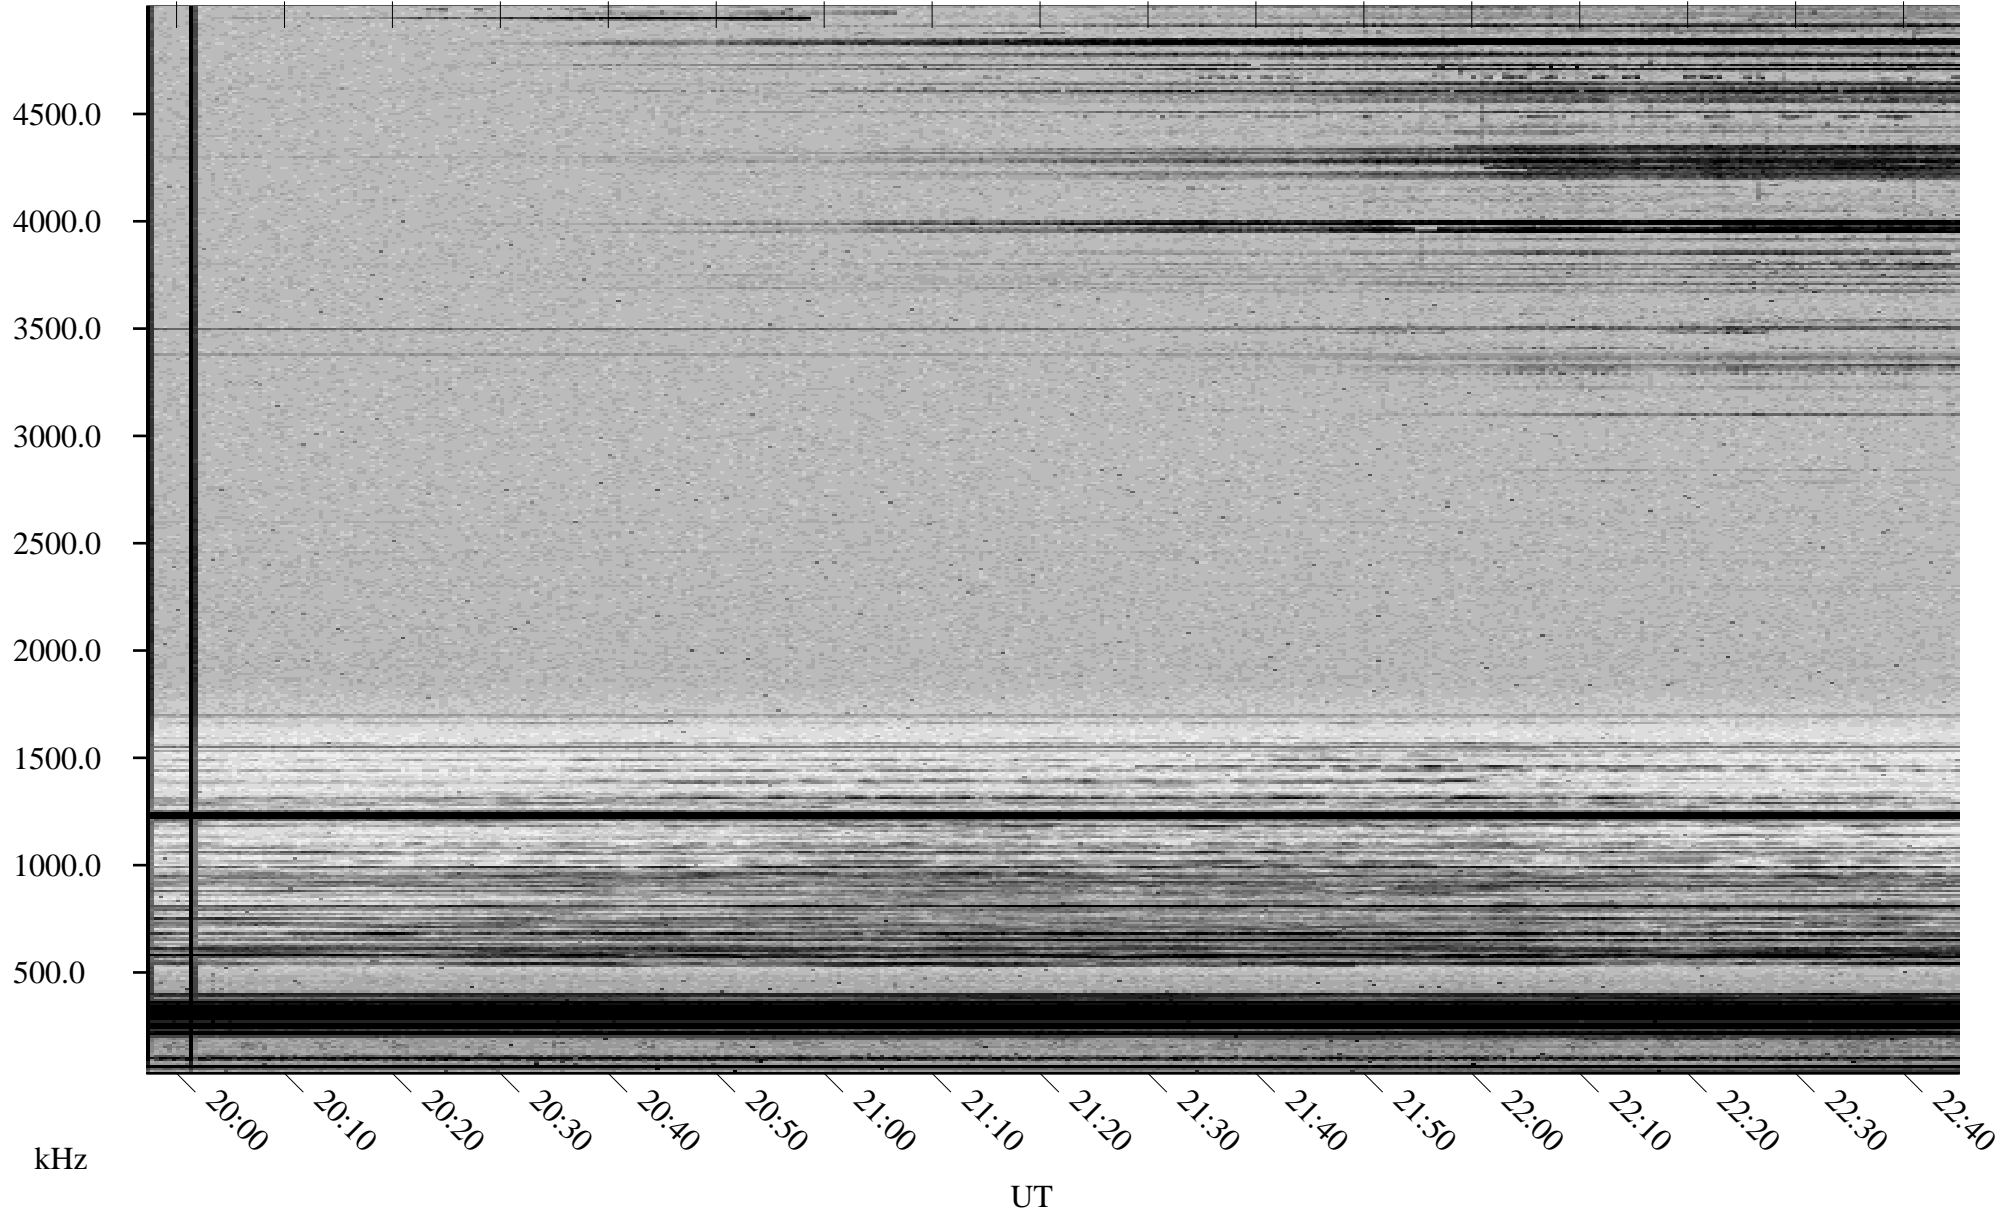

02/17/2002 Churchill, Manitoba

Linear Scale Black = 161 White = 15

ch02048l.r00m max_12

Page 1

02/17/2002 Churchill, Manitoba

Linear Scale Black = 161 White = 15

ch02048l.r00m max_12

Page 2

02/18/2002 Churchill, Manitoba

Linear Scale Black = 161 White = 15

ch02048l.r00m max_12

Page 3

02/18/2002 Churchill, Manitoba

Linear Scale Black = 161 White = 15

ch02048l.r00m max_12

Page 4

02/18/2002 Churchill, Manitoba

Linear Scale Black = 161 White = 15

ch02048l.r00m max_12

Page 5

02/18/2002 Churchill, Manitoba

Linear Scale Black = 161 White = 15

ch02048l.r00m max_12

Page 6

02/18/2002 Churchill, Manitoba

Linear Scale Black = 161 White = 15

ch02048l.r00m max_12

Page 7

02/18/2002 Churchill, Manitoba

Linear Scale Black = 161 White = 15

ch02048l.r00m max_12

Page 8