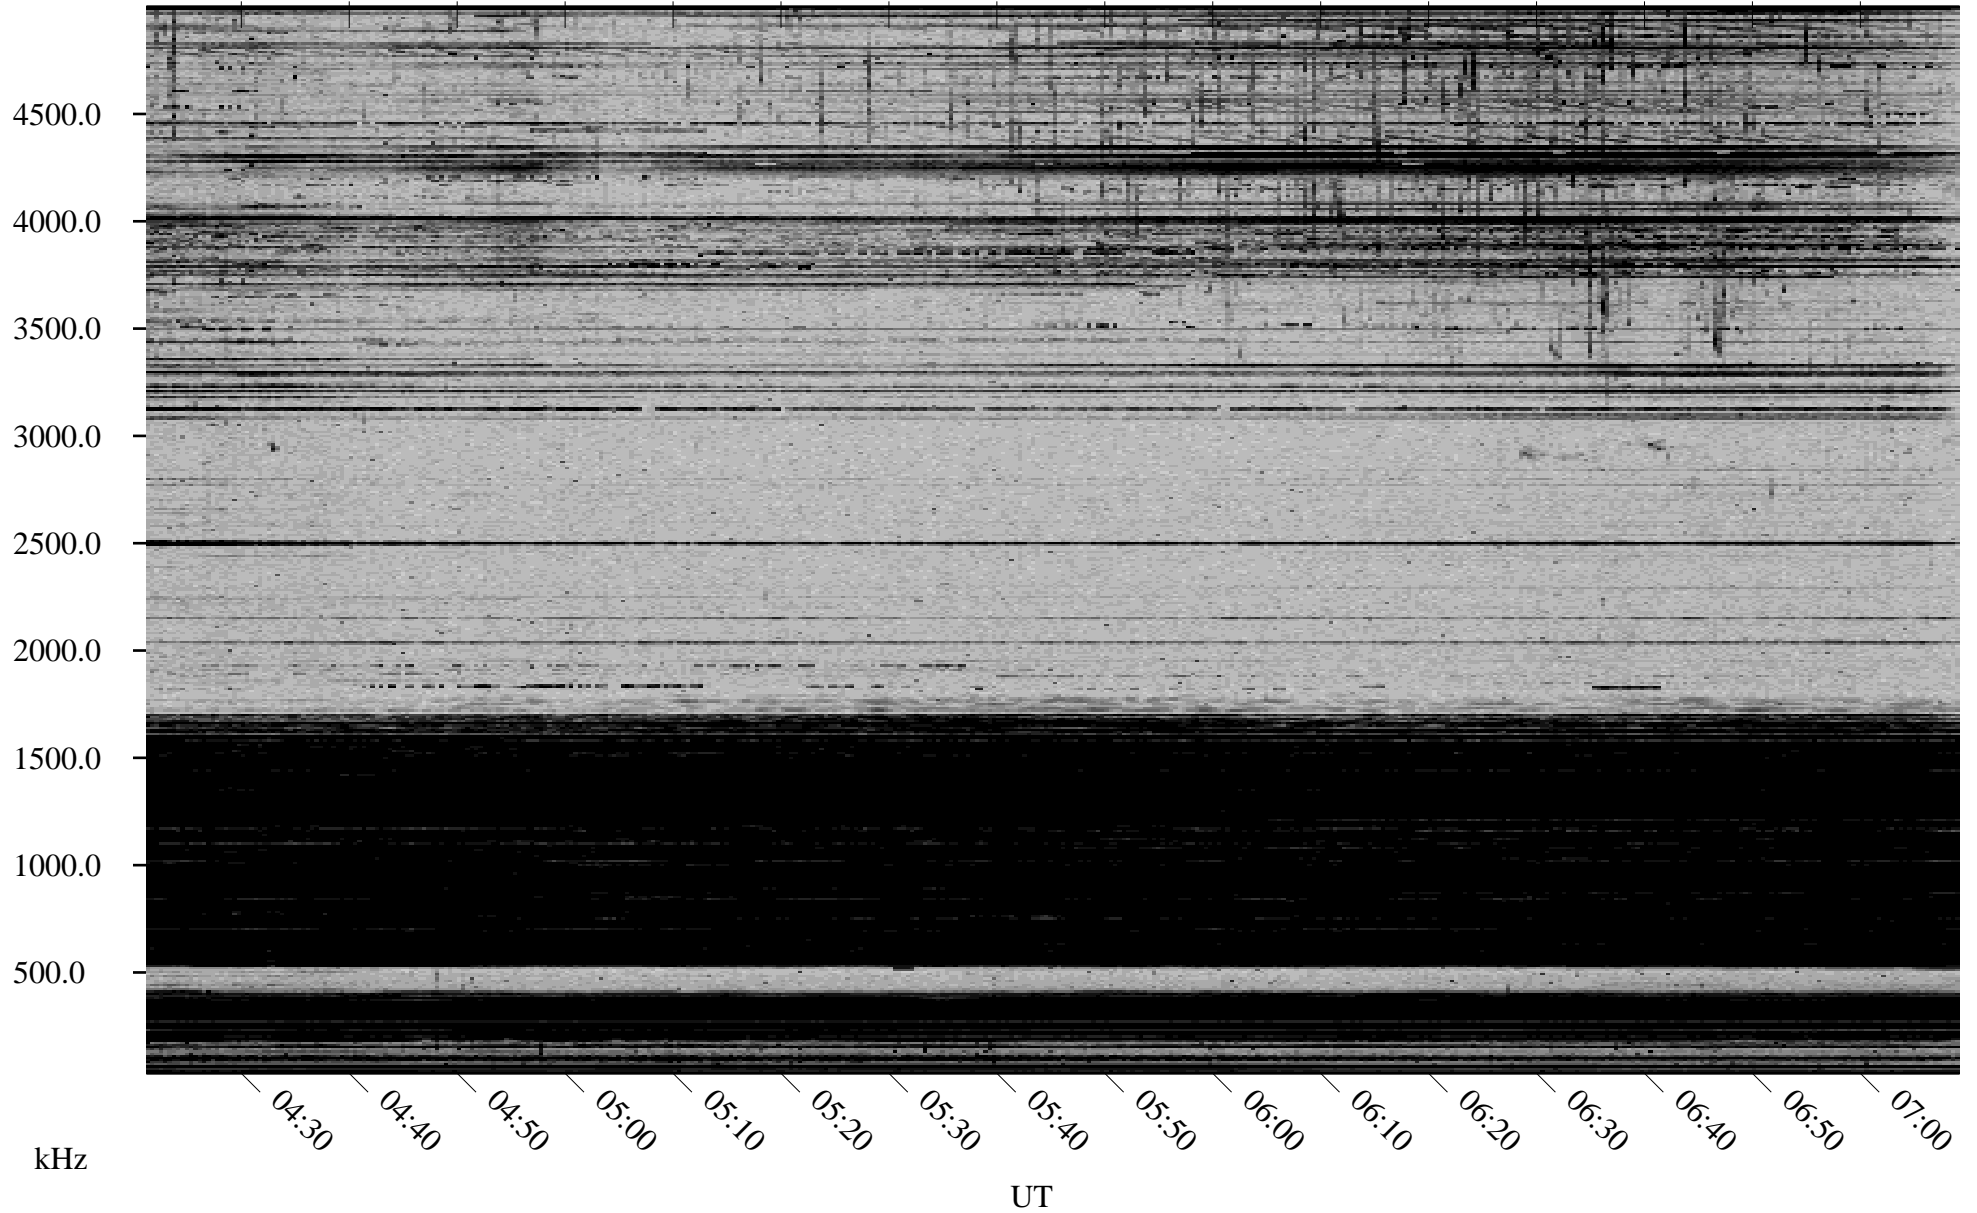

02/17/2002 Churchill, Manitoba

Linear Scale Black = 161 White = 15

ch02048l.r00m max_12

Page 1

02/17/2002 Churchill, Manitoba

Linear Scale Black = 161 White = 15

ch02048l.r00m max_12

Page 2

02/18/2002 Churchill, Manitoba

Linear Scale Black = 161 White = 15

ch02048l.r00m max_12

Page 3

02/18/2002 Churchill, Manitoba

Linear Scale Black = 161 White = 15

ch02048l.r00m max_12

Page 4

02/18/2002 Churchill, Manitoba

Linear Scale Black = 161 White = 15

ch02048l.r00m max_12

Page 5

02/18/2002 Churchill, Manitoba

Linear Scale Black = 161 White = 15

ch02048l.r00m max_12

Page 6

02/18/2002 Churchill, Manitoba

Linear Scale Black = 161 White = 15

ch02048l.r00m max_12

Page 7

02/18/2002 Churchill, Manitoba

Linear Scale Black = 161 White = 15

ch02048l.r00m max_12

Page 8