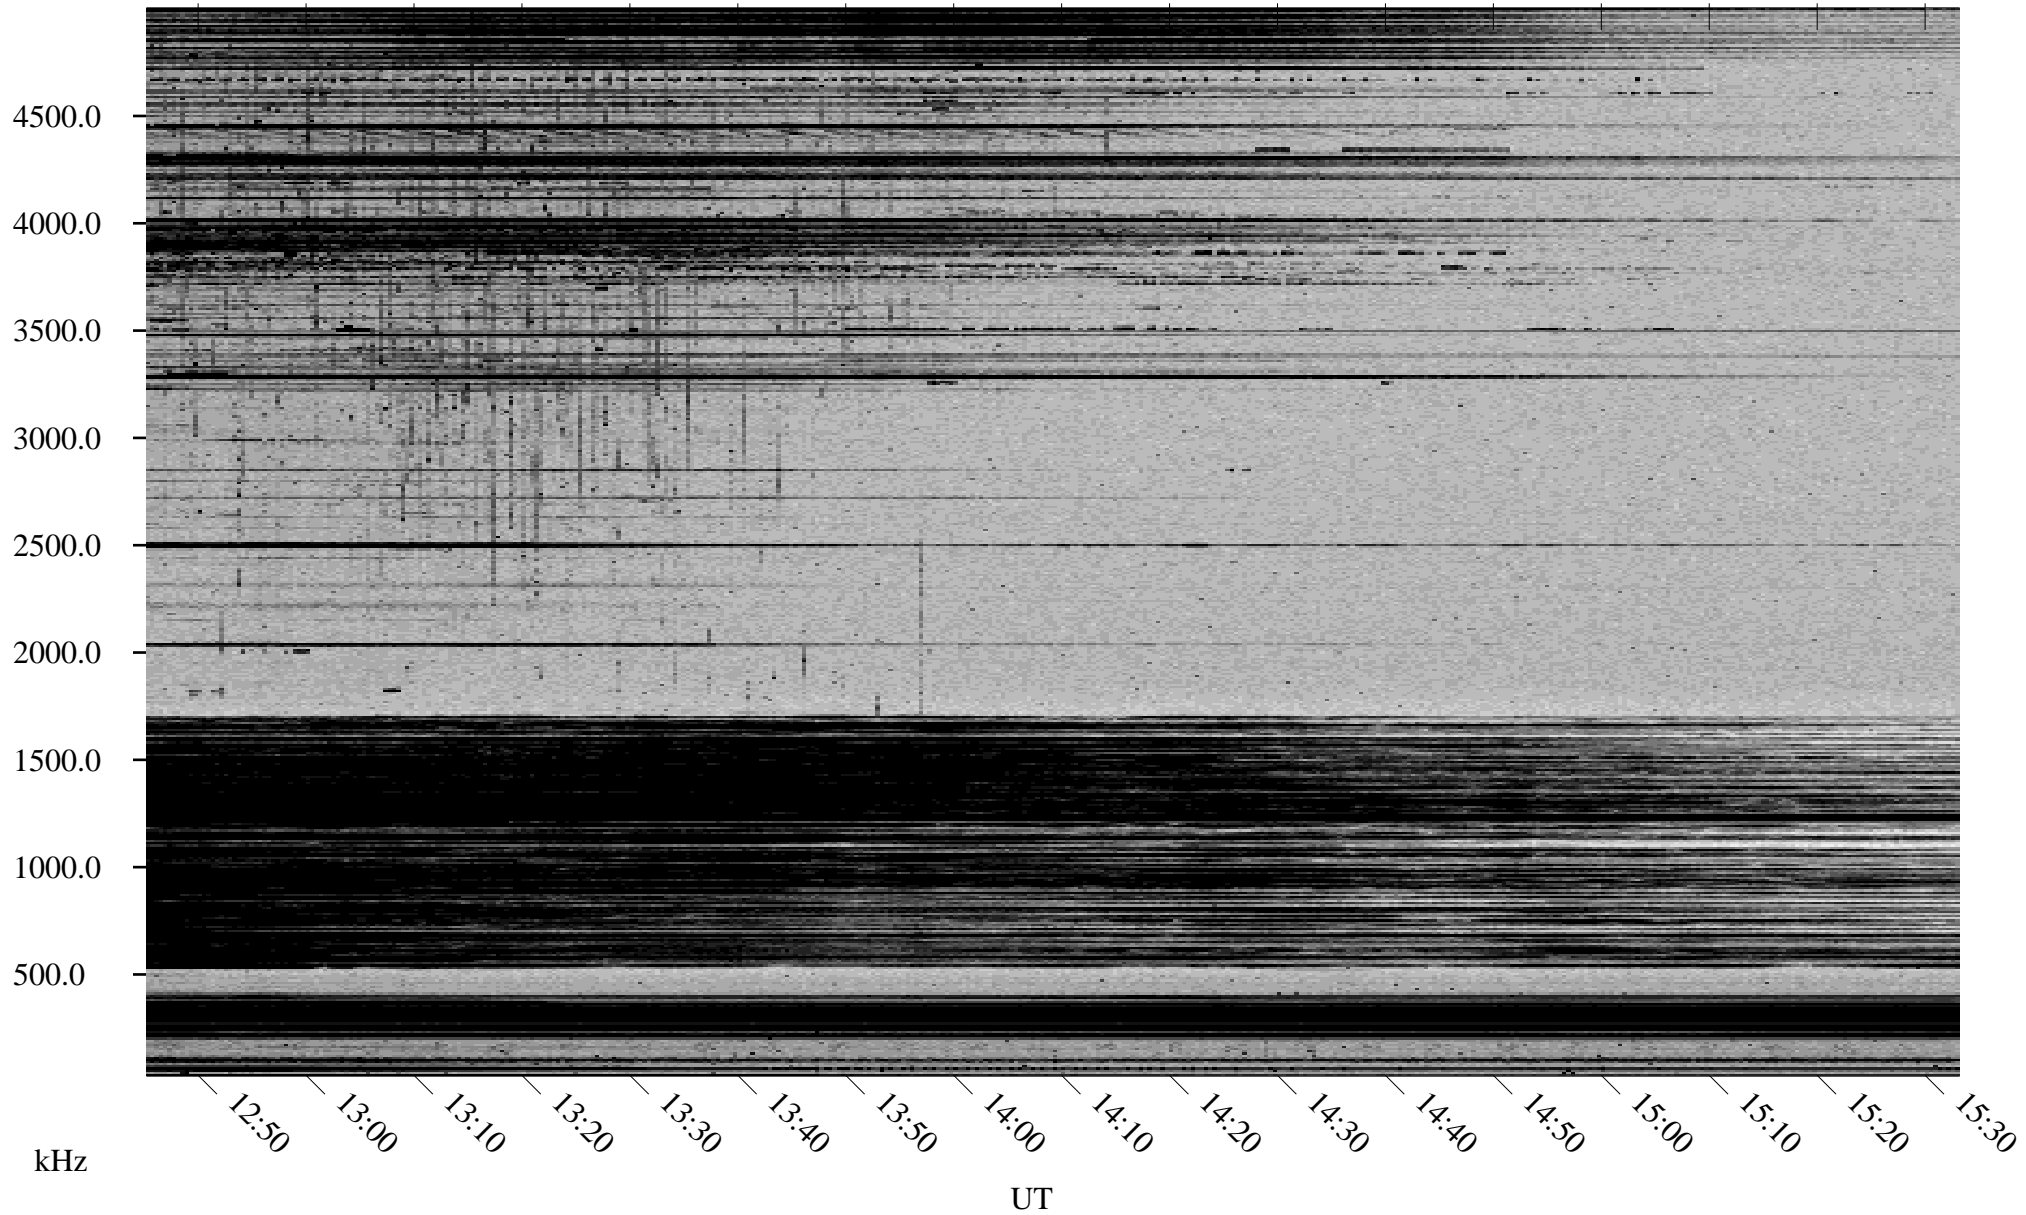

02/17/2002 Churchill, Manitoba

Linear Scale Black = 161 White = 15

ch02048l.r00m max_12

Page 1

02/17/2002 Churchill, Manitoba

Linear Scale Black = 161 White = 15

ch02048l.r00m max_12

Page 2

02/18/2002 Churchill, Manitoba

Linear Scale Black = 161 White = 15

ch02048l.r00m max_12

Page 3

02/18/2002 Churchill, Manitoba

Linear Scale Black = 161 White = 15

ch02048l.r00m max_12

Page 4

02/18/2002 Churchill, Manitoba

Linear Scale Black = 161 White = 15

ch02048l.r00m max_12

Page 5

02/18/2002 Churchill, Manitoba

Linear Scale Black = 161 White = 15

ch02048l.r00m max_12

Page 6

02/18/2002 Churchill, Manitoba

Linear Scale Black = 161 White = 15

ch02048l.r00m max_12

Page 7

02/18/2002 Churchill, Manitoba

Linear Scale Black = 161 White = 15

ch02048l.r00m max_12

Page 8