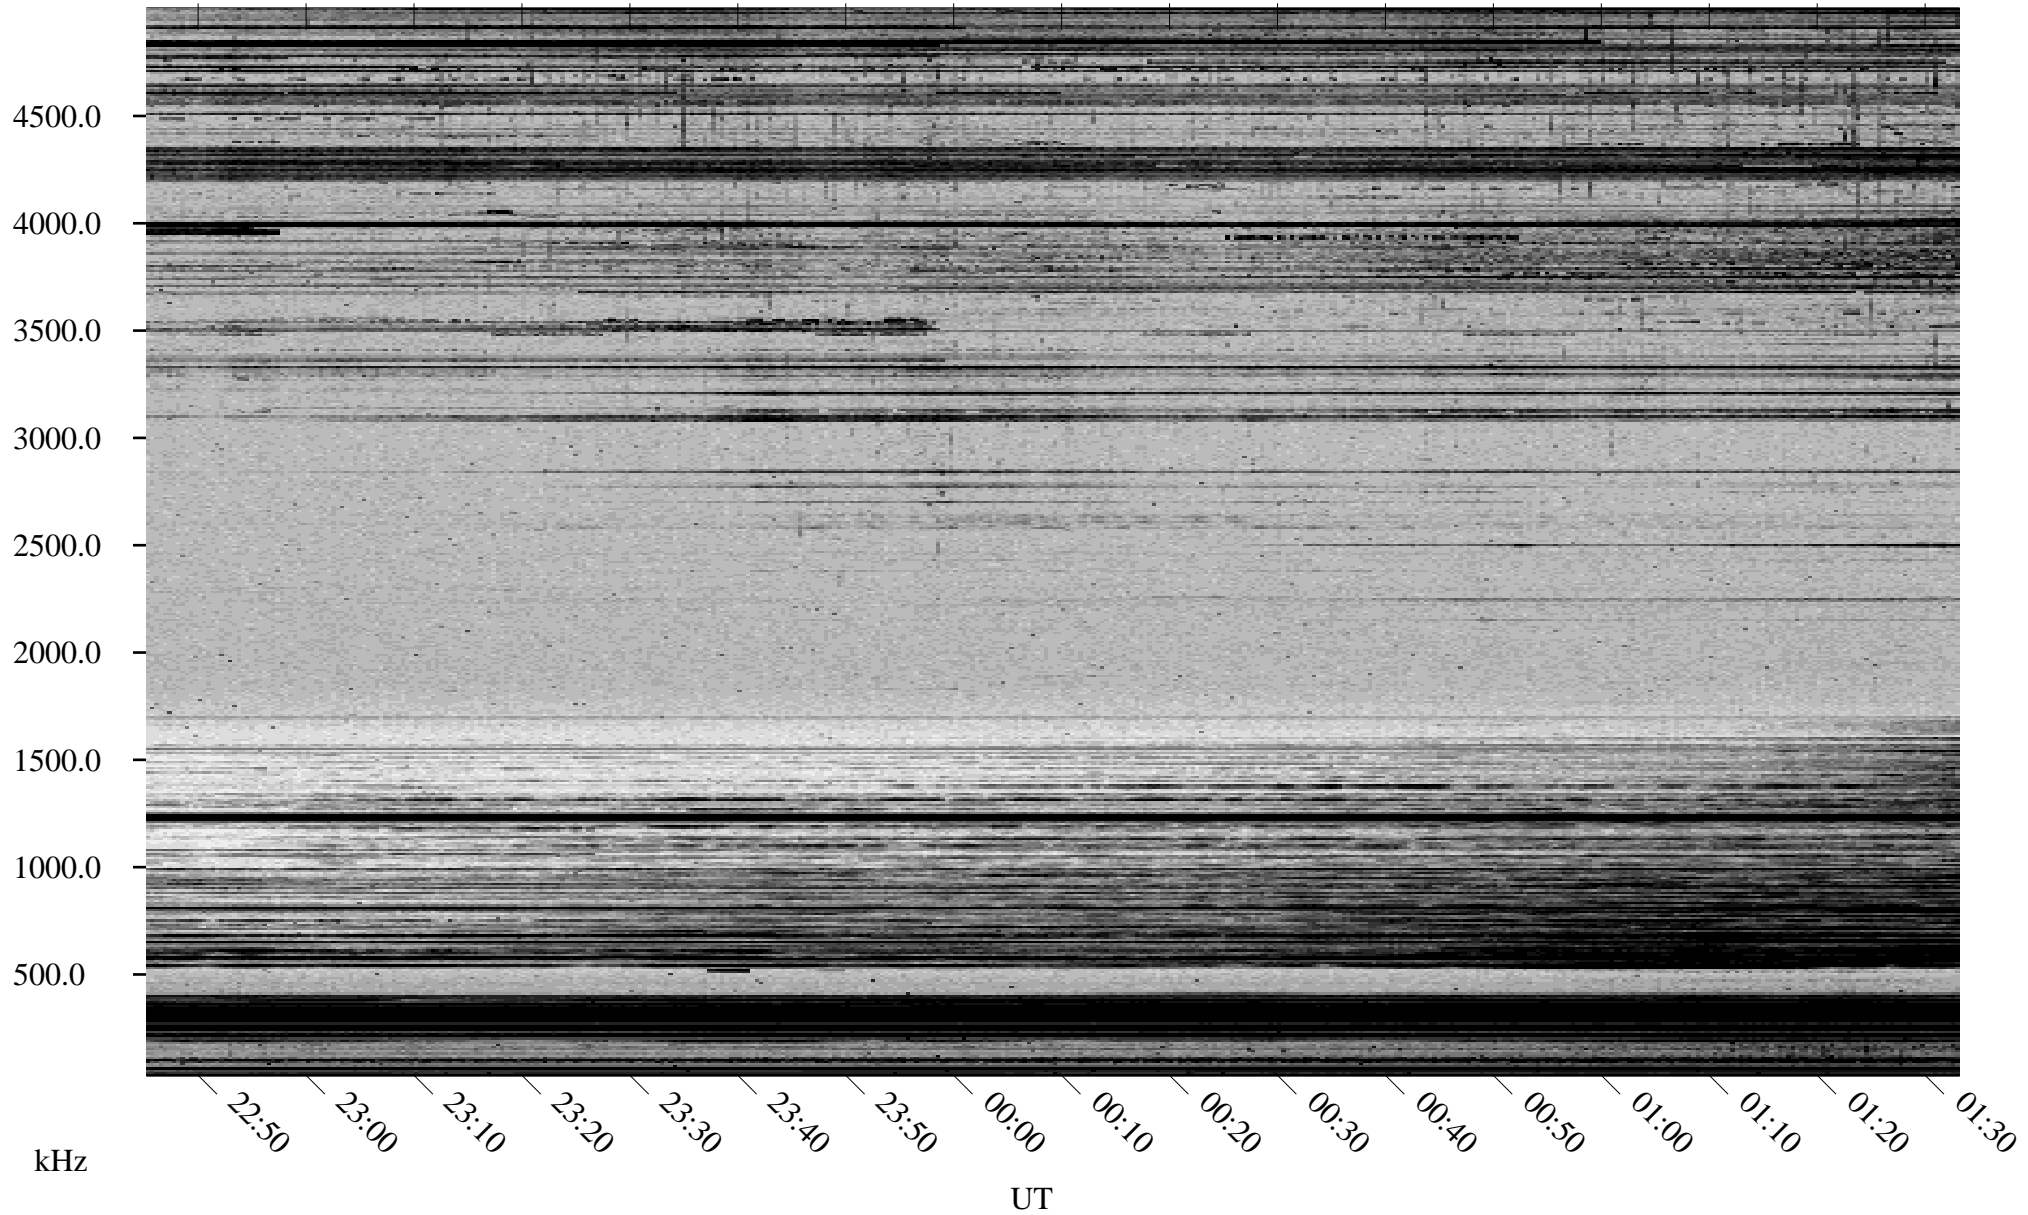

02/17/2002 Churchill, Manitoba

Linear Scale Black = 161 White = 15

ch02048l.r00m max_12

Page 1

02/17/2002 Churchill, Manitoba

Linear Scale Black = 161 White = 15

ch02048l.r00m max_12

Page 2

02/18/2002 Churchill, Manitoba

Linear Scale Black = 161 White = 15

ch02048l.r00m max_12

Page 3

02/18/2002 Churchill, Manitoba

Linear Scale Black = 161 White = 15

ch02048l.r00m max_12

Page 4

02/18/2002 Churchill, Manitoba

Linear Scale Black = 161 White = 15

ch02048l.r00m max_12

Page 5

02/18/2002 Churchill, Manitoba

Linear Scale Black = 161 White = 15

ch02048l.r00m max_12

Page 6

02/18/2002 Churchill, Manitoba

Linear Scale Black = 161 White = 15

ch02048l.r00m max_12

Page 7

02/18/2002 Churchill, Manitoba

Linear Scale Black = 161 White = 15

ch02048l.r00m max_12

Page 8