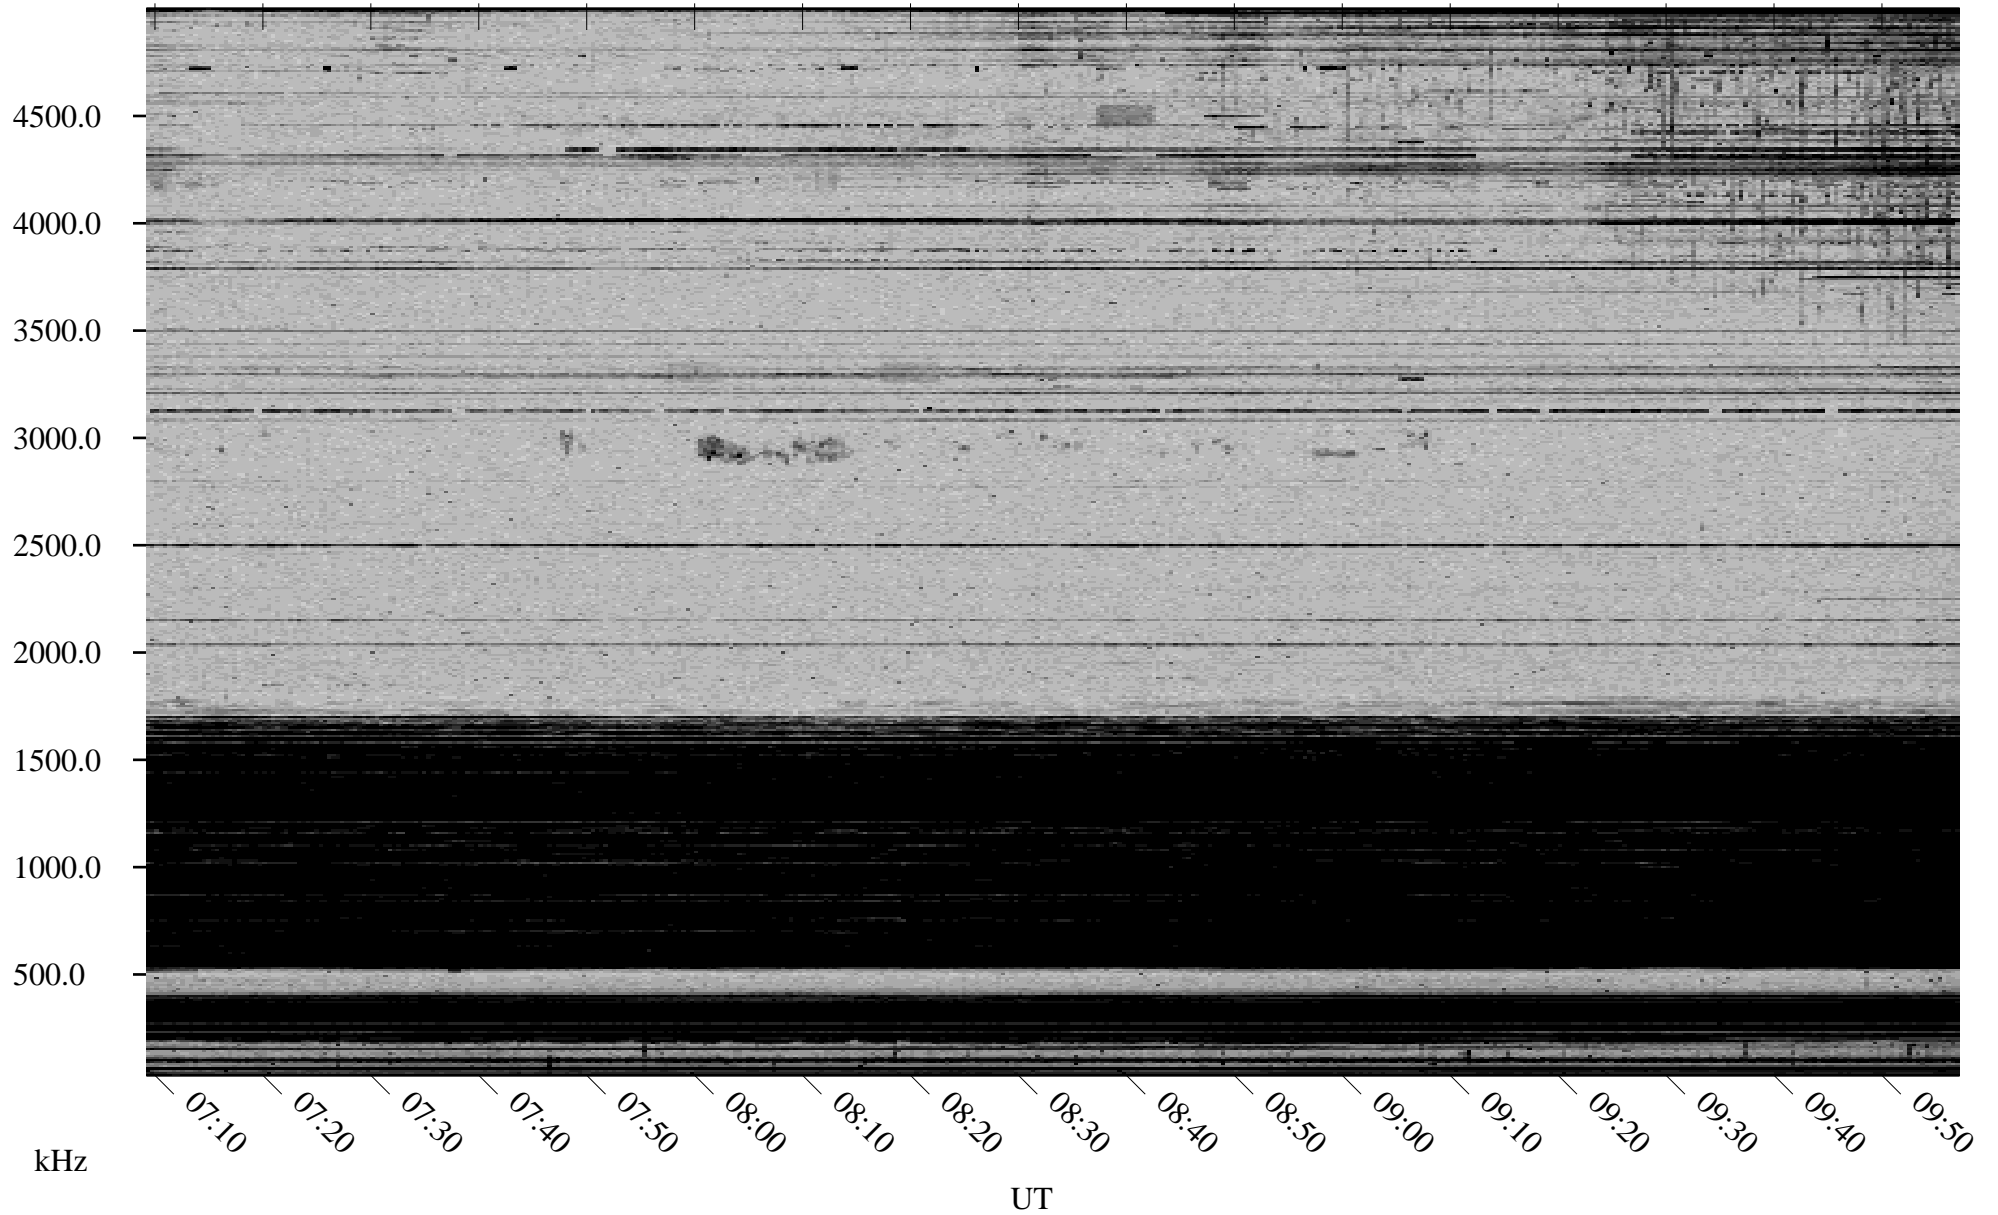

02/17/2002 Churchill, Manitoba

Linear Scale Black = 161 White = 15

ch02048l.r00m max_12

Page 1

02/17/2002 Churchill, Manitoba

Linear Scale Black = 161 White = 15

ch02048l.r00m max_12

Page 2

02/18/2002 Churchill, Manitoba

Linear Scale Black = 161 White = 15

ch02048l.r00m max_12

Page 3

02/18/2002 Churchill, Manitoba

Linear Scale Black = 161 White = 15

ch02048l.r00m max_12

Page 4

02/18/2002 Churchill, Manitoba

Linear Scale Black = 161 White = 15

ch02048l.r00m max_12

Page 5

02/18/2002 Churchill, Manitoba

Linear Scale Black = 161 White = 15

ch02048l.r00m max_12

Page 6

02/18/2002 Churchill, Manitoba

Linear Scale Black = 161 White = 15

ch02048l.r00m max_12

Page 7

02/18/2002 Churchill, Manitoba

Linear Scale Black = 161 White = 15

ch02048l.r00m max_12

Page 8