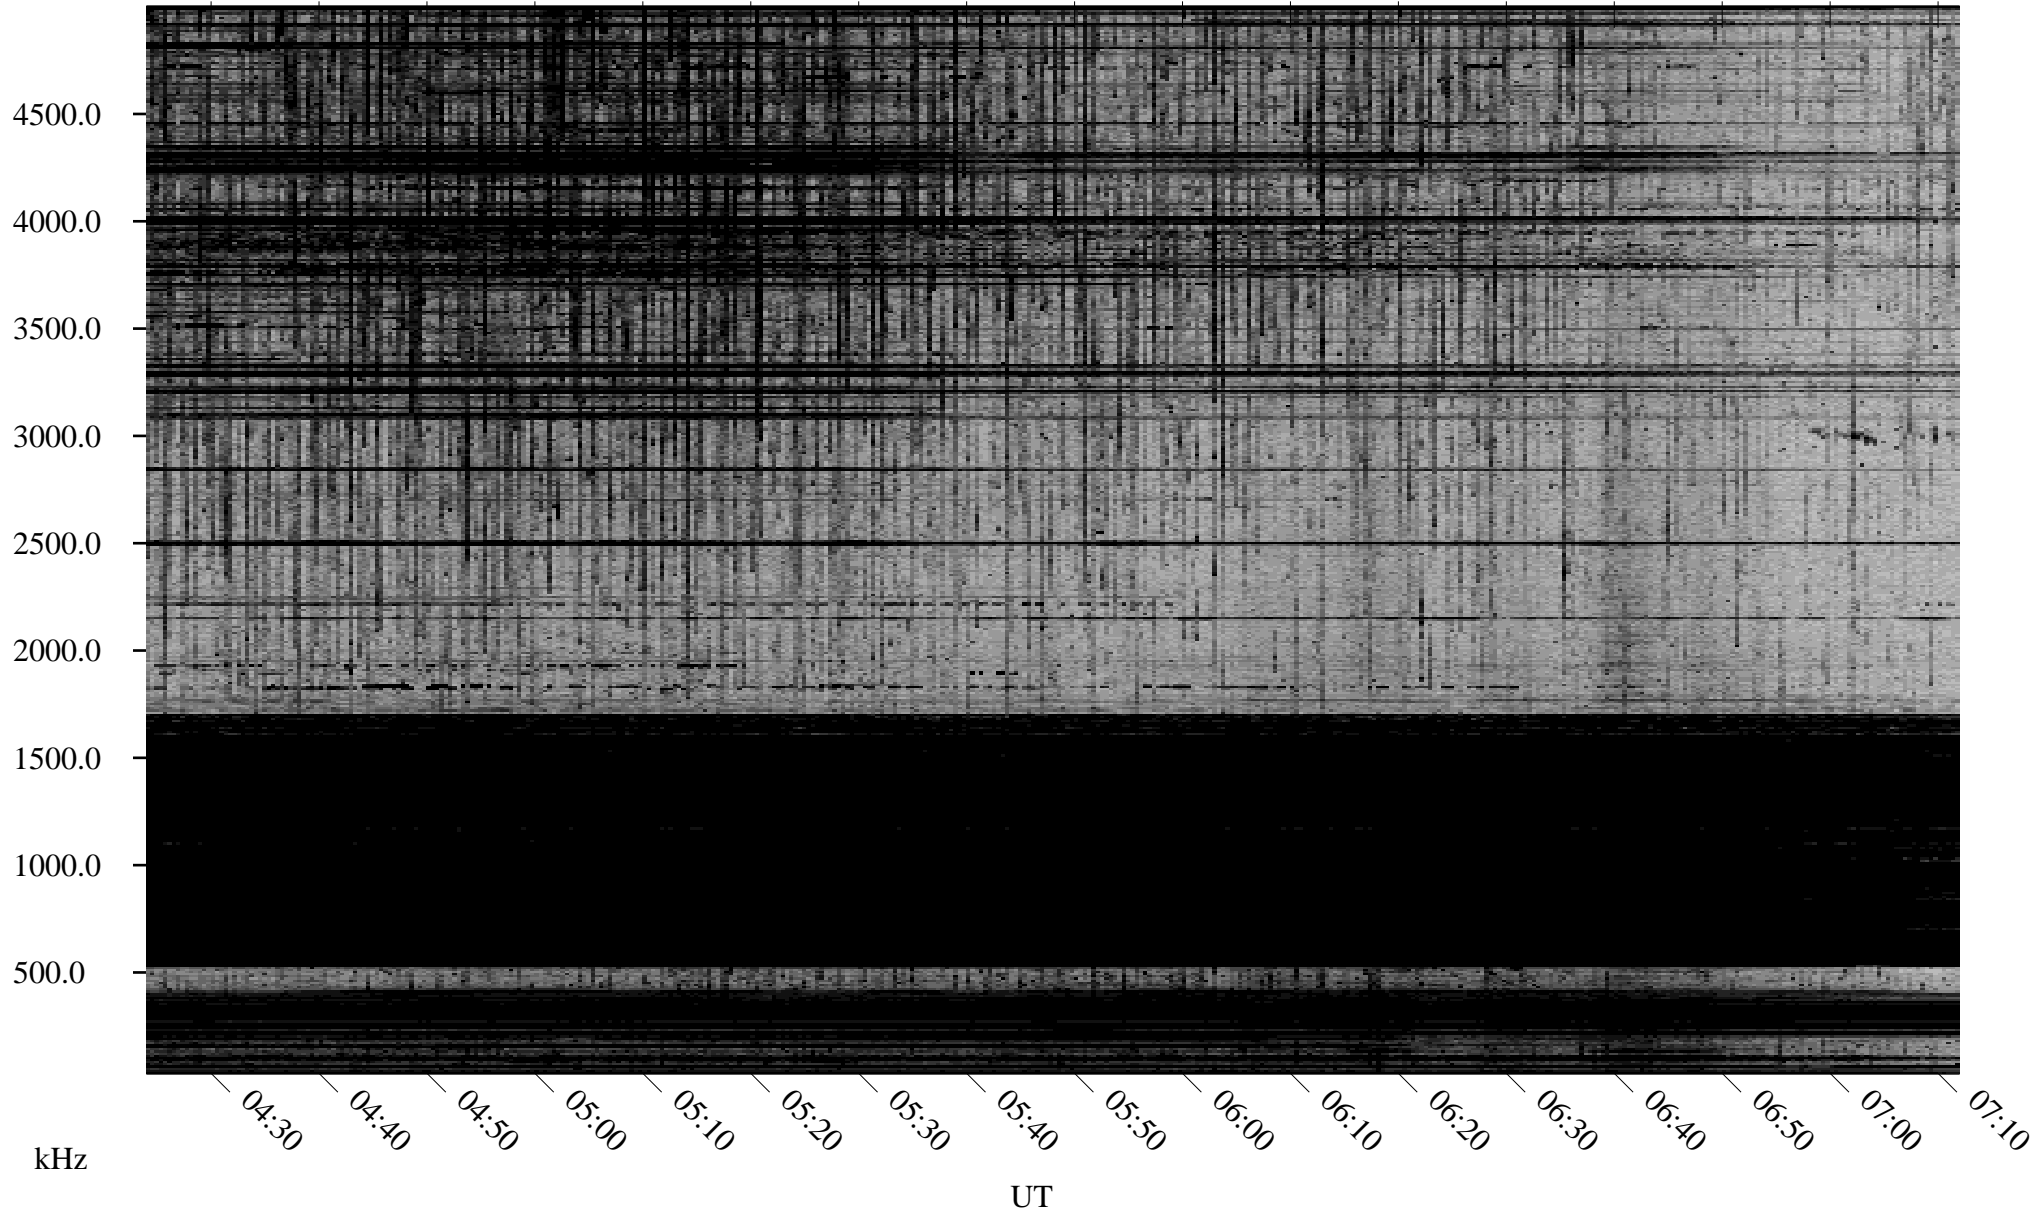

02/19/2002 Churchill, Manitoba

Linear Scale Black = 161 White = 15

ch02050l.r02m max_12

Page 1

02/19/2002 Churchill, Manitoba

Linear Scale Black = 161 White = 15

ch02050l.r02m max_12

Page 2

02/20/2002 Churchill, Manitoba

Linear Scale Black = 161 White = 15

ch02050l.r02m max_12

Page 3

02/20/2002 Churchill, Manitoba

Linear Scale Black = 161 White = 15

ch02050l.r02m max_12

Page 4

02/20/2002 Churchill, Manitoba

Linear Scale Black = 161 White = 15

ch02050l.r02m max_12

Page 5

02/20/2002 Churchill, Manitoba

Linear Scale Black = 161 White = 15

ch02050l.r02m max_12

Page 6

02/20/2002 Churchill, Manitoba

Linear Scale Black = 161 White = 15

ch02050l.r02m max_12

Page 7

02/20/2002 Churchill, Manitoba

Linear Scale Black = 161 White = 15

ch02050l.r02m max_12