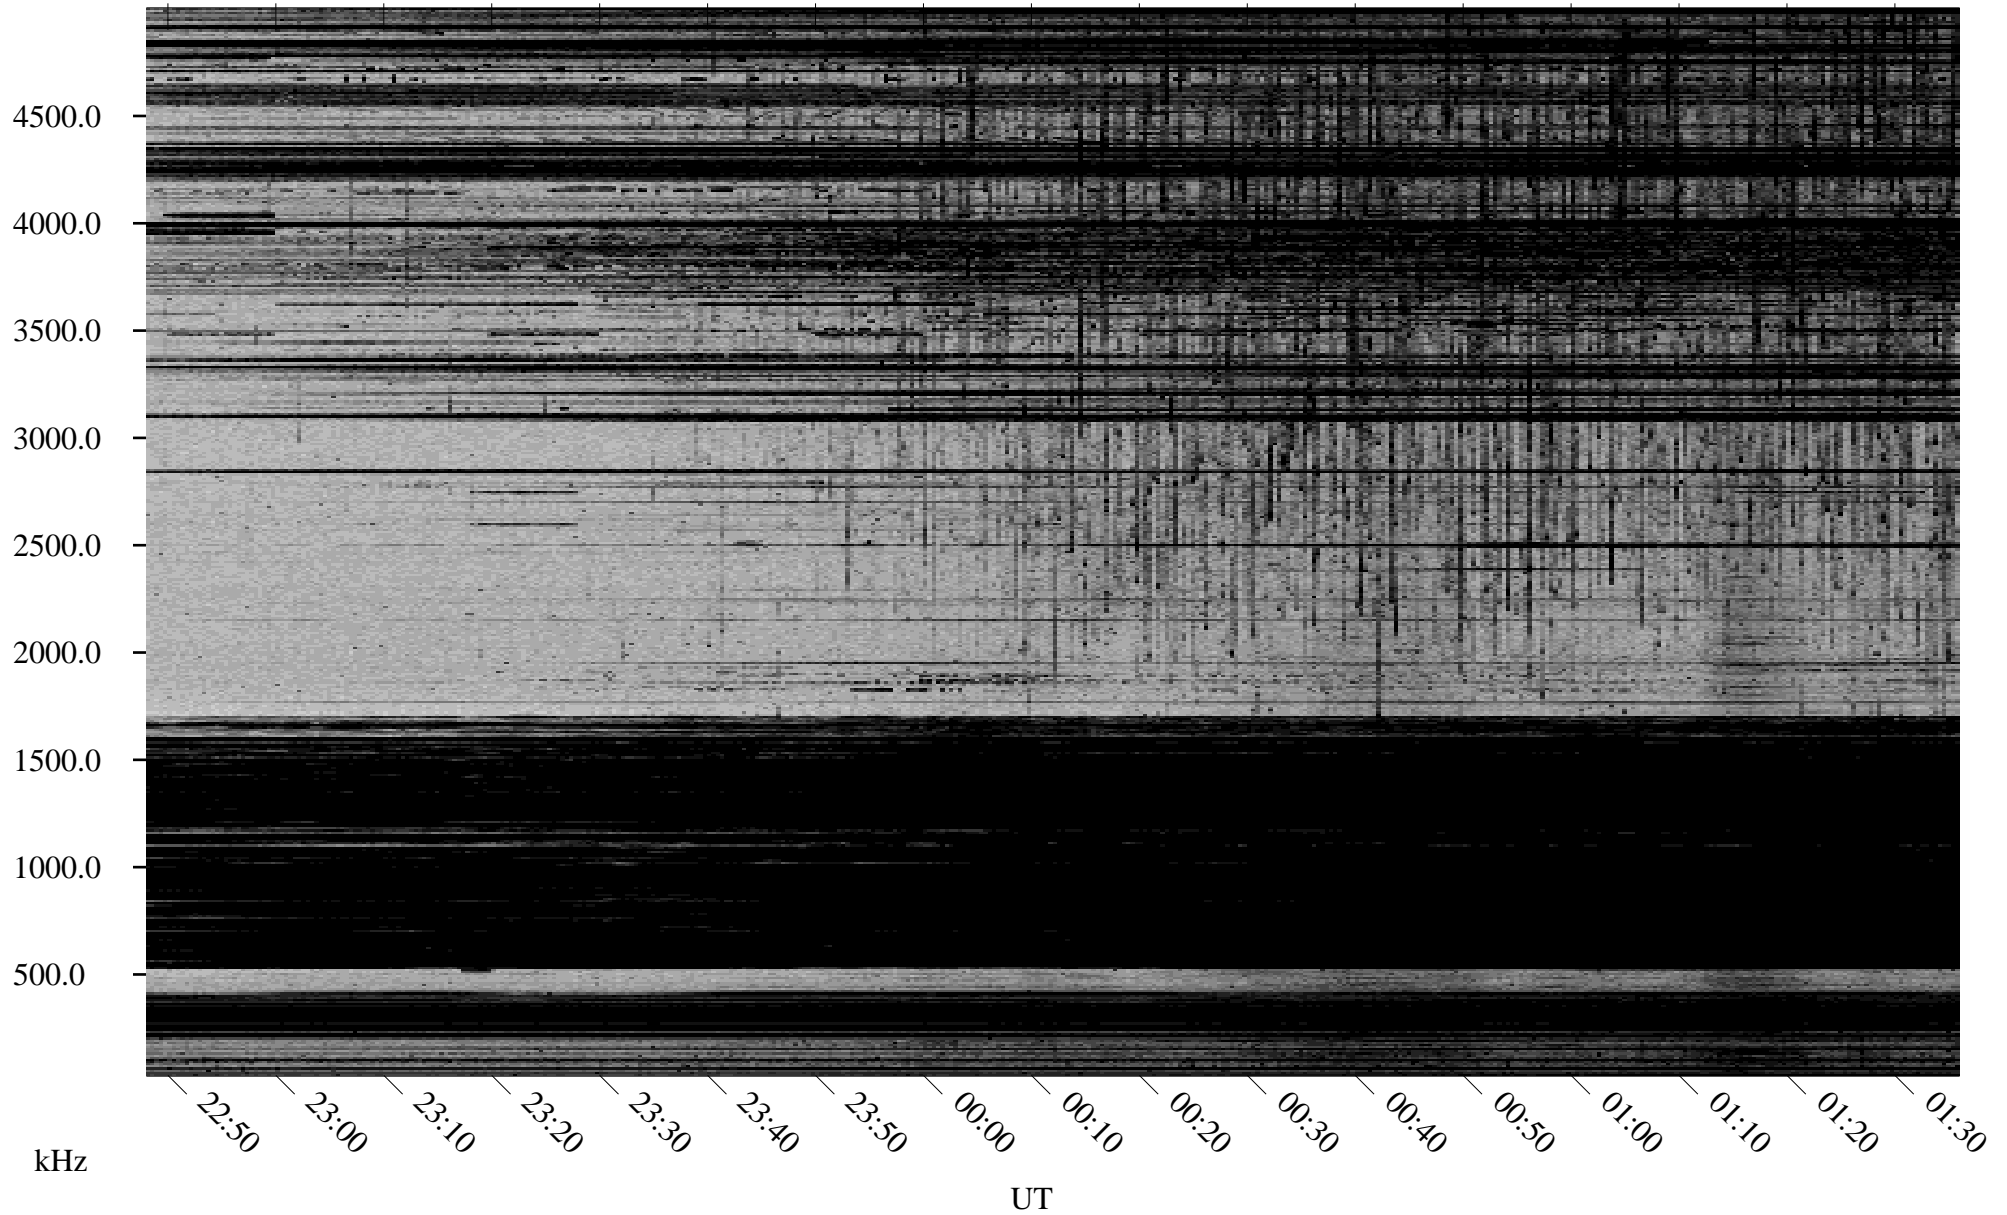

02/19/2002 Churchill, Manitoba

Linear Scale Black = 161 White = 15

ch02050l.r02m max_12

Page 1

02/19/2002 Churchill, Manitoba

Linear Scale Black = 161 White = 15

ch02050l.r02m max_12

Page 2

02/20/2002 Churchill, Manitoba

Linear Scale Black = 161 White = 15

ch02050l.r02m max_12

Page 3

02/20/2002 Churchill, Manitoba

Linear Scale Black = 161 White = 15

ch02050l.r02m max_12

Page 4

02/20/2002 Churchill, Manitoba

Linear Scale Black = 161 White = 15

ch02050l.r02m max_12

Page 5

02/20/2002 Churchill, Manitoba

Linear Scale Black = 161 White = 15

ch02050l.r02m max_12

Page 6

02/20/2002 Churchill, Manitoba

Linear Scale Black = 161 White = 15

ch02050l.r02m max_12

Page 7

02/20/2002 Churchill, Manitoba

Linear Scale Black = 161 White = 15

ch02050l.r02m max_12