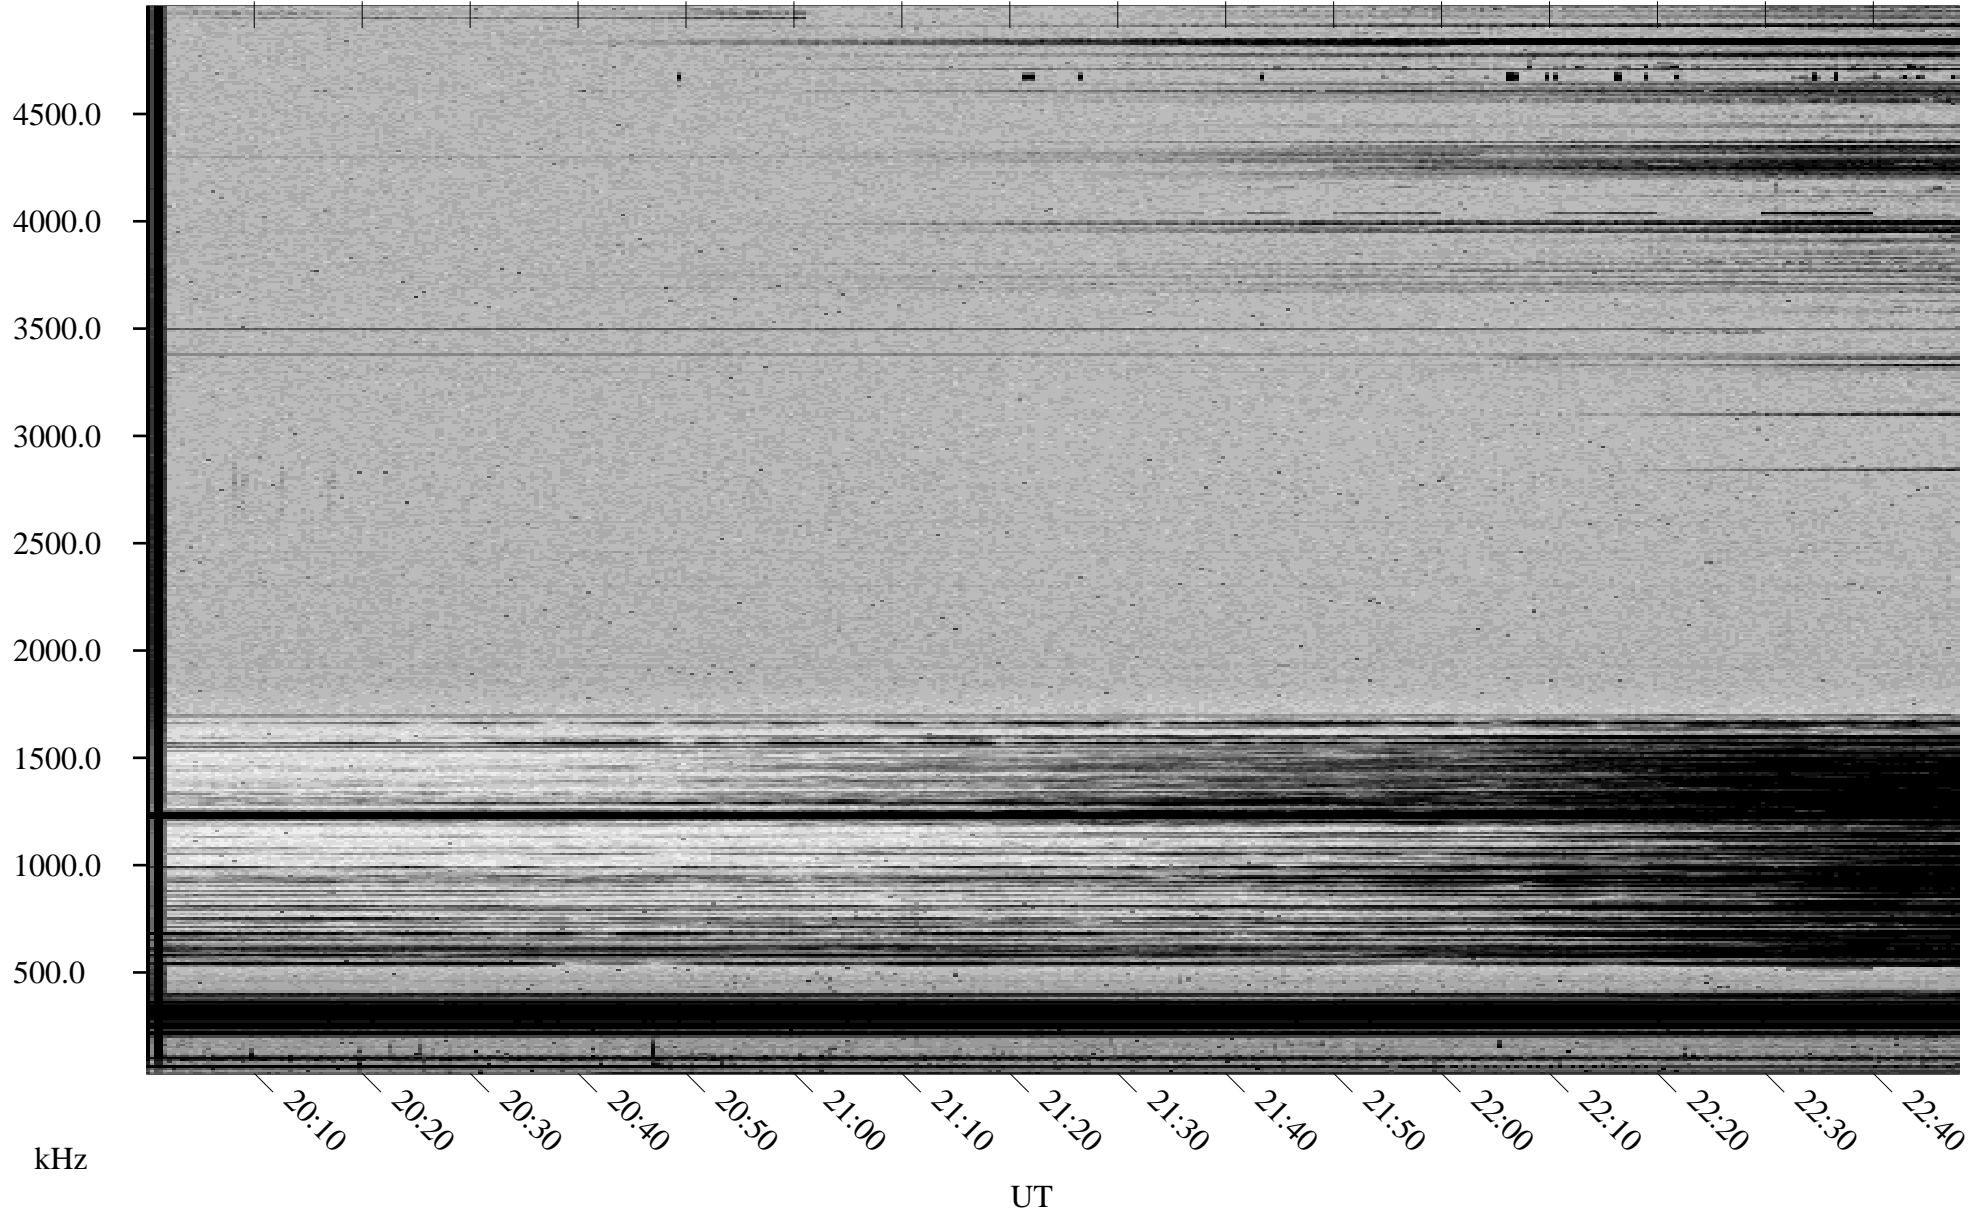

02/19/2002 Churchill, Manitoba

Linear Scale Black = 161 White = 15

ch02050l.r02m max_12

Page 1

02/19/2002 Churchill, Manitoba

Linear Scale Black = 161 White = 15

ch02050l.r02m max_12

Page 2

02/20/2002 Churchill, Manitoba

Linear Scale Black = 161 White = 15

ch02050l.r02m max_12

Page 3

02/20/2002 Churchill, Manitoba

Linear Scale Black = 161 White = 15

ch02050l.r02m max_12

Page 4

02/20/2002 Churchill, Manitoba

Linear Scale Black = 161 White = 15

ch02050l.r02m max_12

Page 5

02/20/2002 Churchill, Manitoba

Linear Scale Black = 161 White = 15

ch02050l.r02m max_12

Page 6

02/20/2002 Churchill, Manitoba

Linear Scale Black = 161 White = 15

ch02050l.r02m max_12

Page 7

02/20/2002 Churchill, Manitoba

Linear Scale Black = 161 White = 15

ch02050l.r02m max_12