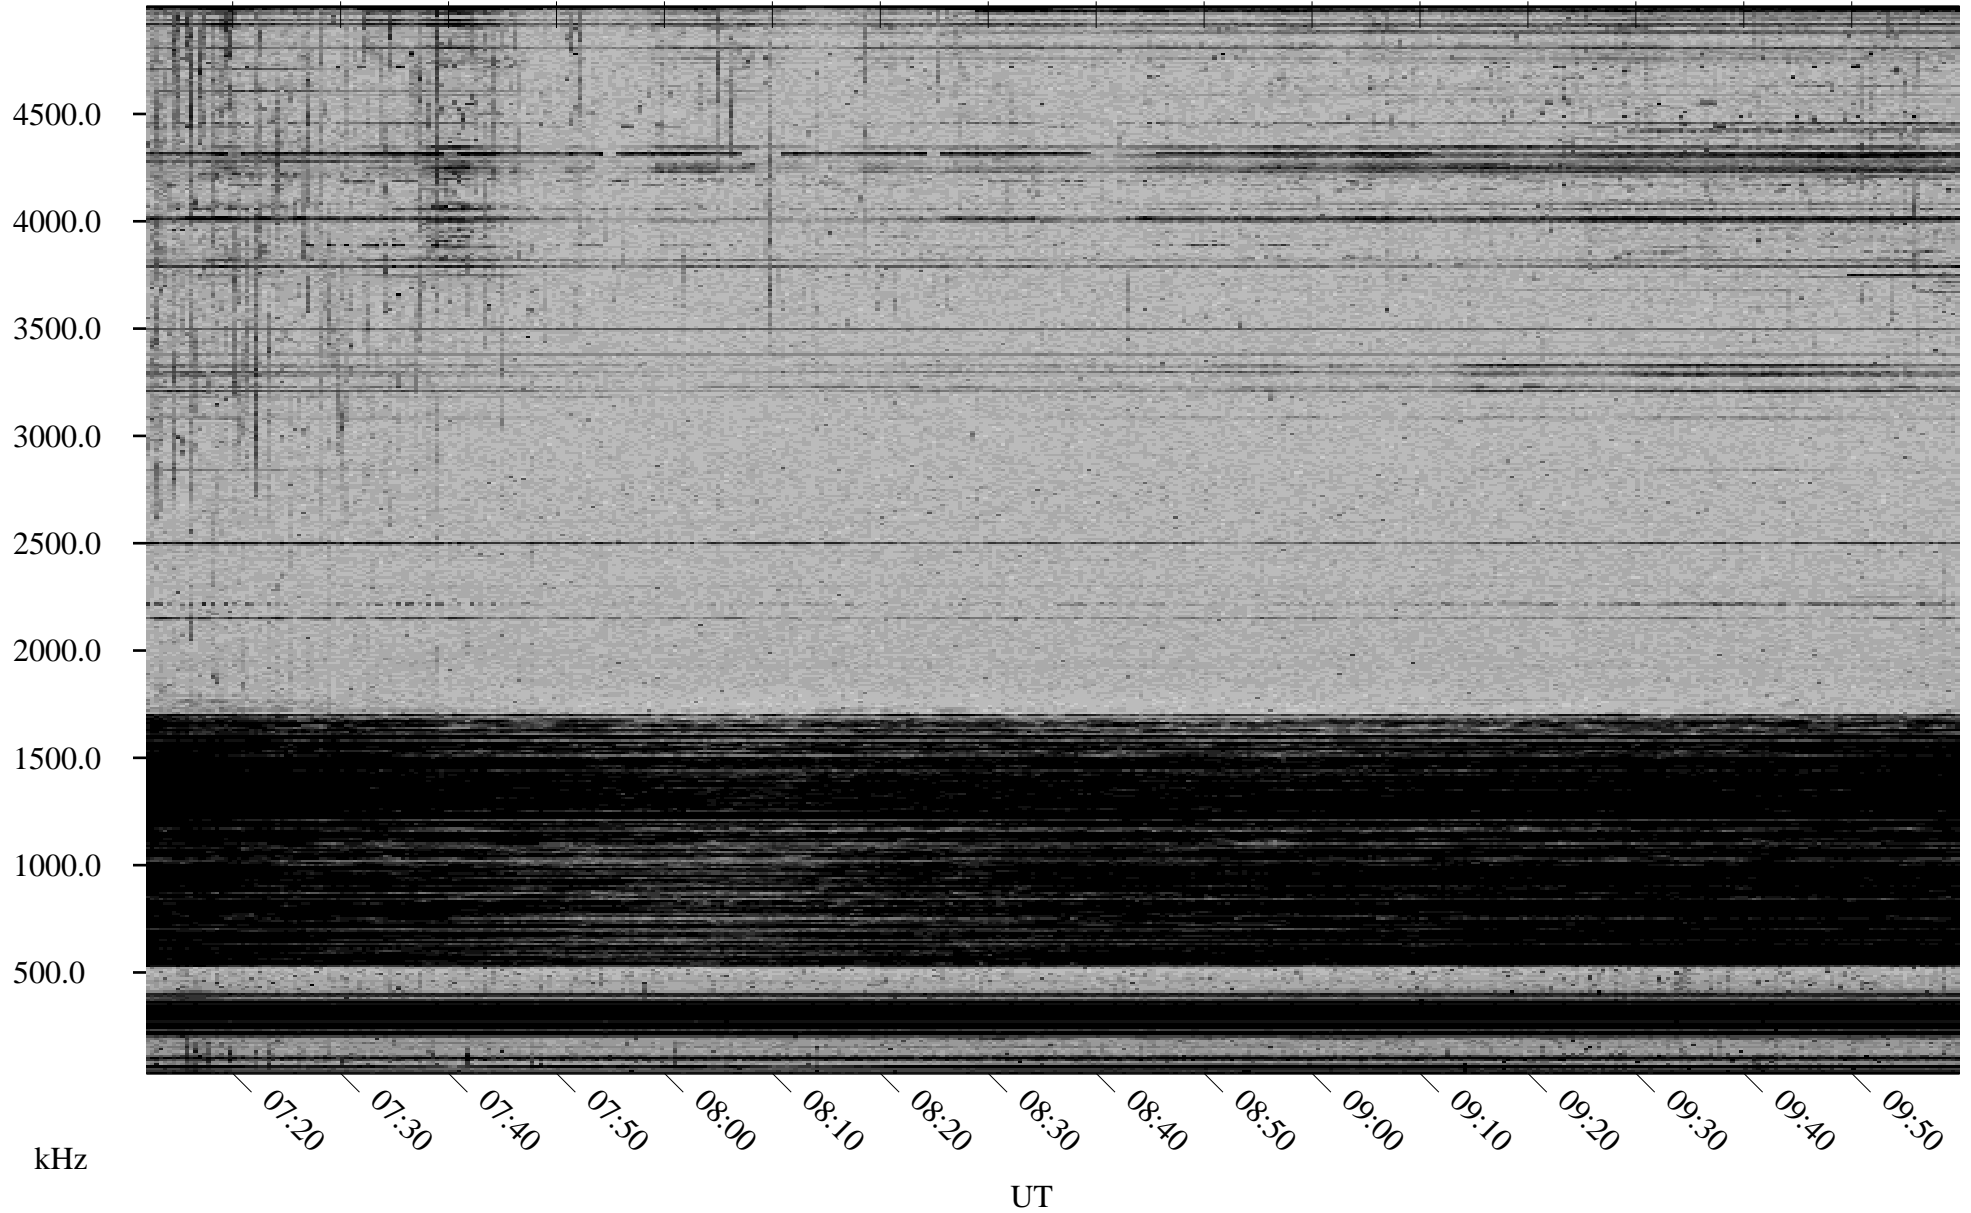

02/19/2002 Churchill, Manitoba

Linear Scale Black = 161 White = 15

ch02050l.r02m max_12

Page 1

02/19/2002 Churchill, Manitoba

Linear Scale Black = 161 White = 15

ch02050l.r02m max_12

Page 2

02/20/2002 Churchill, Manitoba

Linear Scale Black = 161 White = 15

ch02050l.r02m max_12

Page 3

02/20/2002 Churchill, Manitoba

Linear Scale Black = 161 White = 15

ch02050l.r02m max_12

Page 4

02/20/2002 Churchill, Manitoba

Linear Scale Black = 161 White = 15

ch02050l.r02m max_12

Page 5

02/20/2002 Churchill, Manitoba

Linear Scale Black = 161 White = 15

ch02050l.r02m max_12

Page 6

02/20/2002 Churchill, Manitoba

Linear Scale Black = 161 White = 15

ch02050l.r02m max_12

Page 7

02/20/2002 Churchill, Manitoba

Linear Scale Black = 161 White = 15

ch02050l.r02m max_12