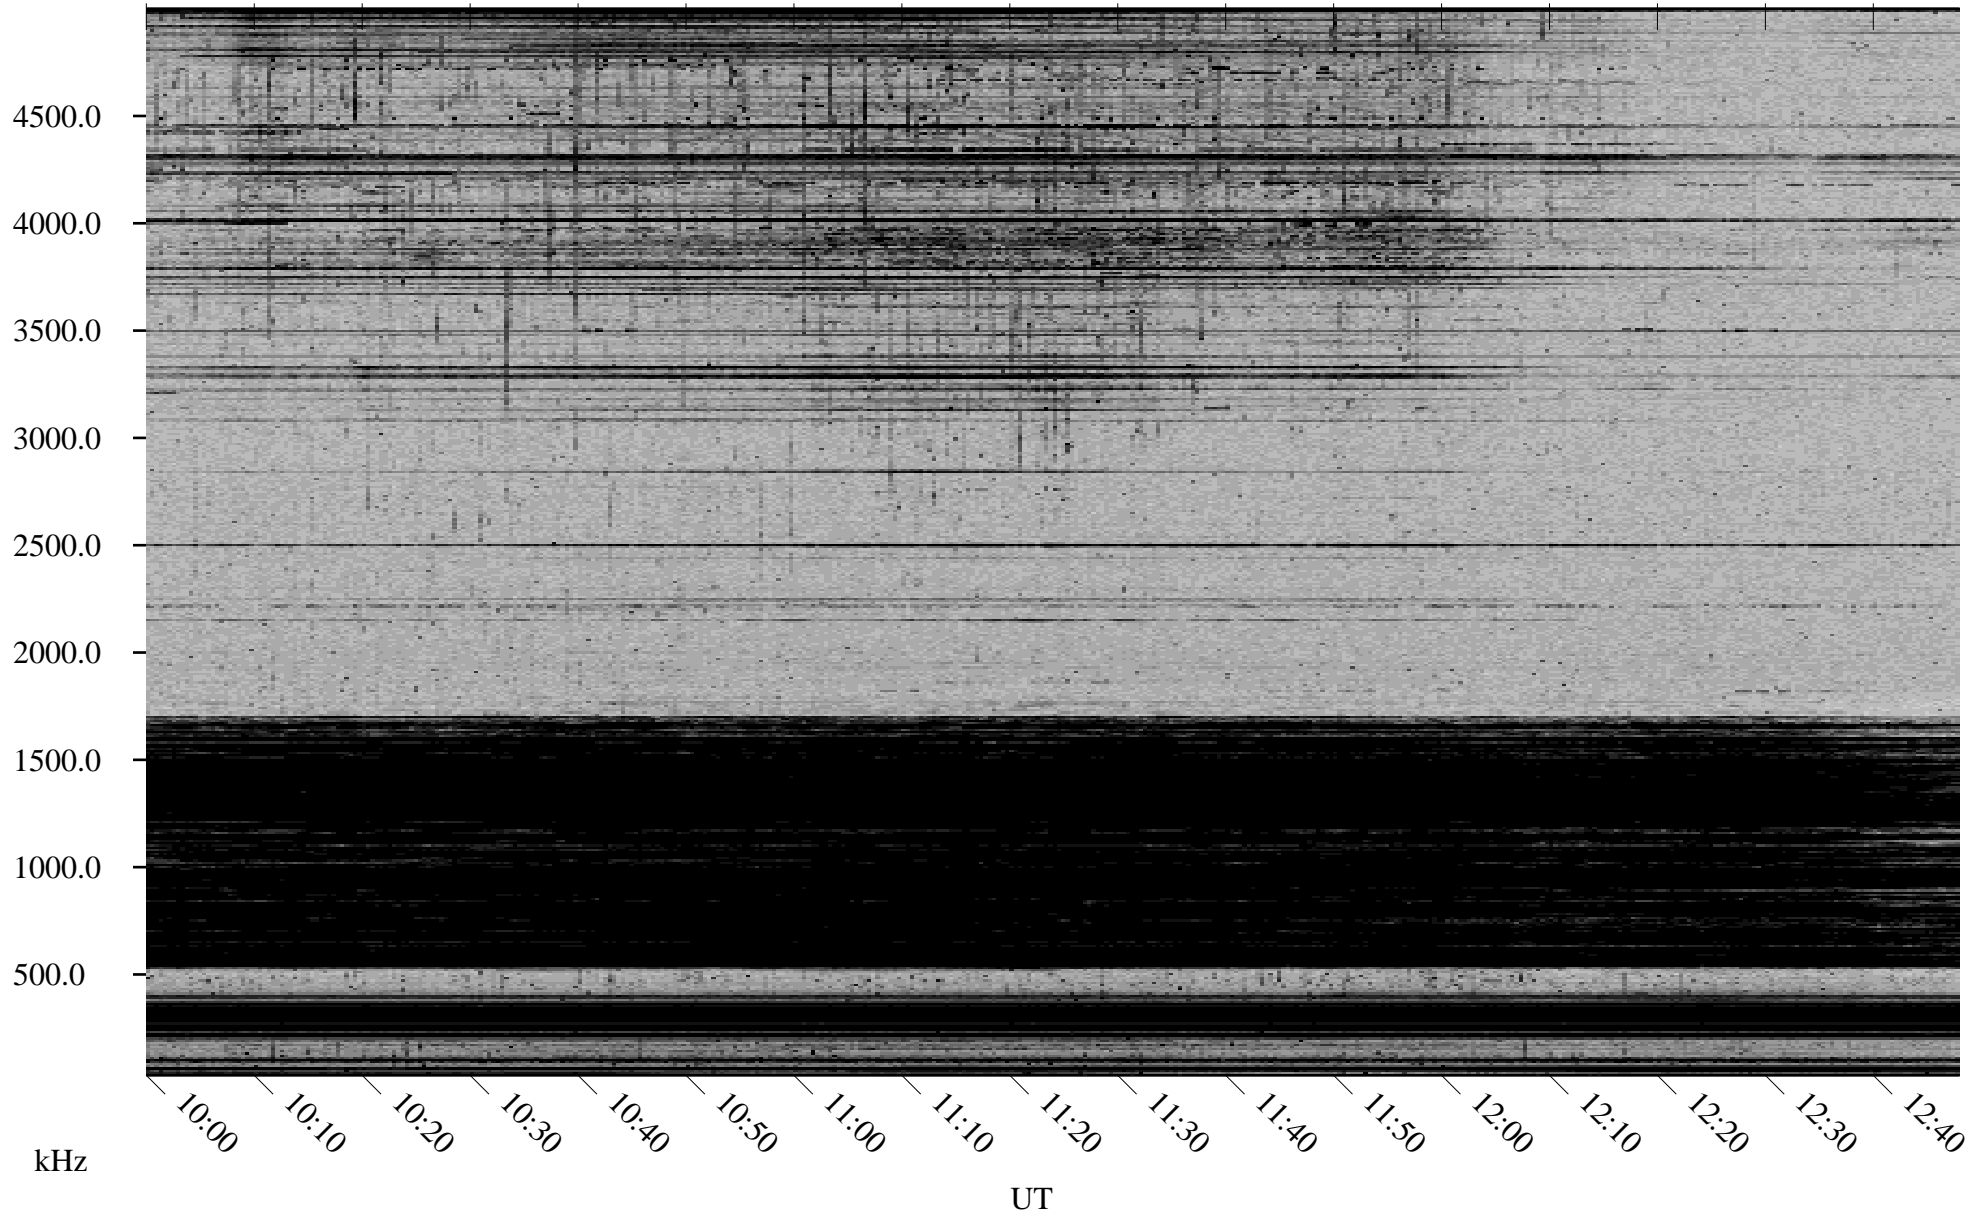

02/19/2002 Churchill, Manitoba

Linear Scale Black = 161 White = 15

ch02050l.r02m max_12

Page 1

02/19/2002 Churchill, Manitoba

Linear Scale Black = 161 White = 15

ch02050l.r02m max_12

Page 2

02/20/2002 Churchill, Manitoba

Linear Scale Black = 161 White = 15

ch02050l.r02m max_12

Page 3

02/20/2002 Churchill, Manitoba

Linear Scale Black = 161 White = 15

ch02050l.r02m max_12

Page 4

02/20/2002 Churchill, Manitoba

Linear Scale Black = 161 White = 15

ch02050l.r02m max_12

Page 5

02/20/2002 Churchill, Manitoba

Linear Scale Black = 161 White = 15

ch02050l.r02m max_12

Page 6

02/20/2002 Churchill, Manitoba

Linear Scale Black = 161 White = 15

ch02050l.r02m max_12

Page 7

02/20/2002 Churchill, Manitoba

Linear Scale Black = 161 White = 15

ch02050l.r02m max_12