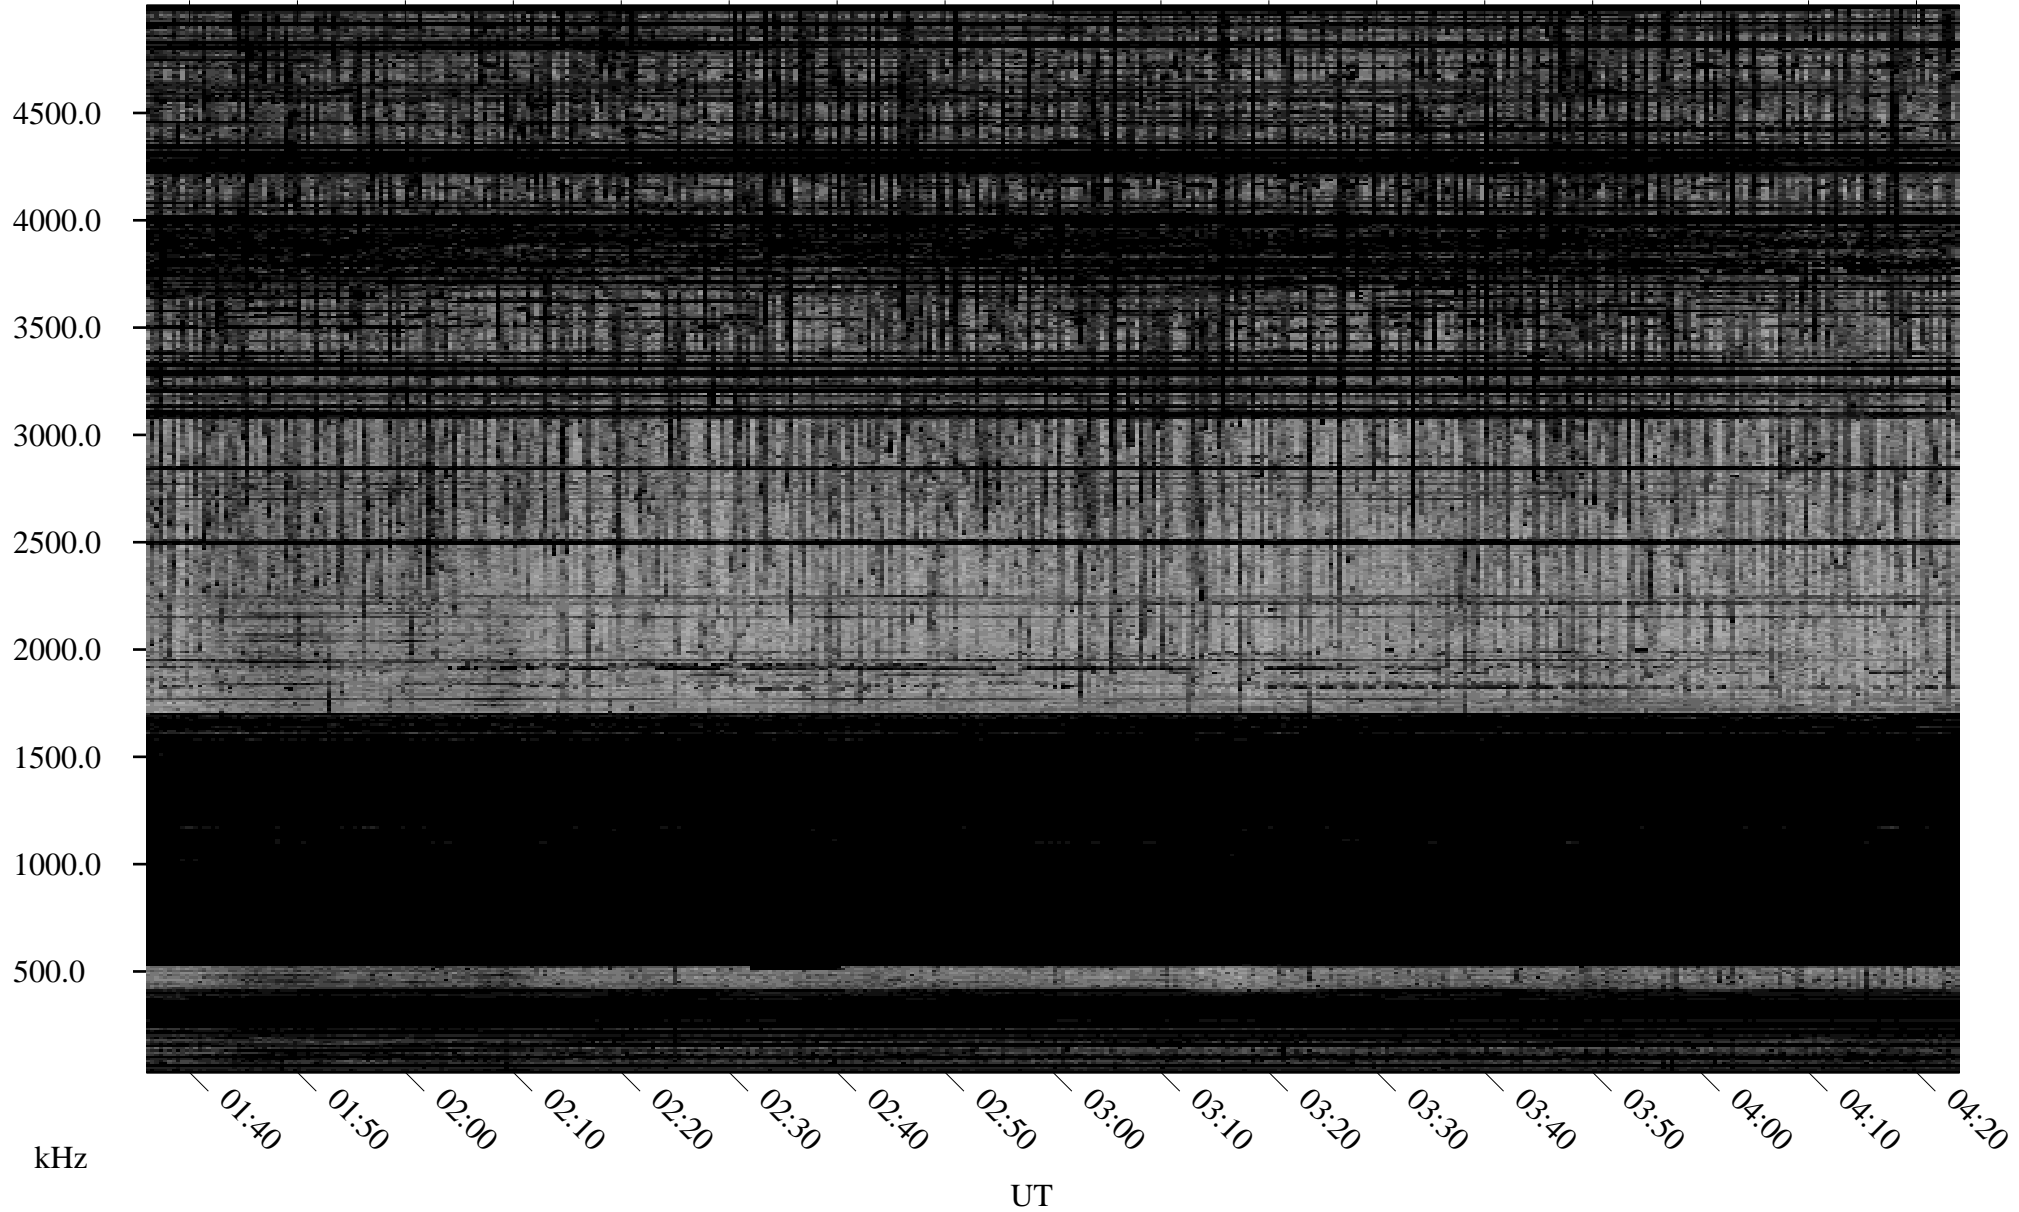

02/19/2002 Churchill, Manitoba

Linear Scale Black = 161 White = 15

ch02050l.r02m max_12

Page 1

02/19/2002 Churchill, Manitoba

Linear Scale Black = 161 White = 15

ch02050l.r02m max_12

Page 2

02/20/2002 Churchill, Manitoba

Linear Scale Black = 161 White = 15

ch02050l.r02m max_12

Page 3

02/20/2002 Churchill, Manitoba

Linear Scale Black = 161 White = 15

ch02050l.r02m max_12

Page 4

02/20/2002 Churchill, Manitoba

Linear Scale Black = 161 White = 15

ch02050l.r02m max_12

Page 5

02/20/2002 Churchill, Manitoba

Linear Scale Black = 161 White = 15

ch02050l.r02m max_12

Page 6

02/20/2002 Churchill, Manitoba

Linear Scale Black = 161 White = 15

ch02050l.r02m max_12

Page 7

02/20/2002 Churchill, Manitoba

Linear Scale Black = 161 White = 15

ch02050l.r02m max_12