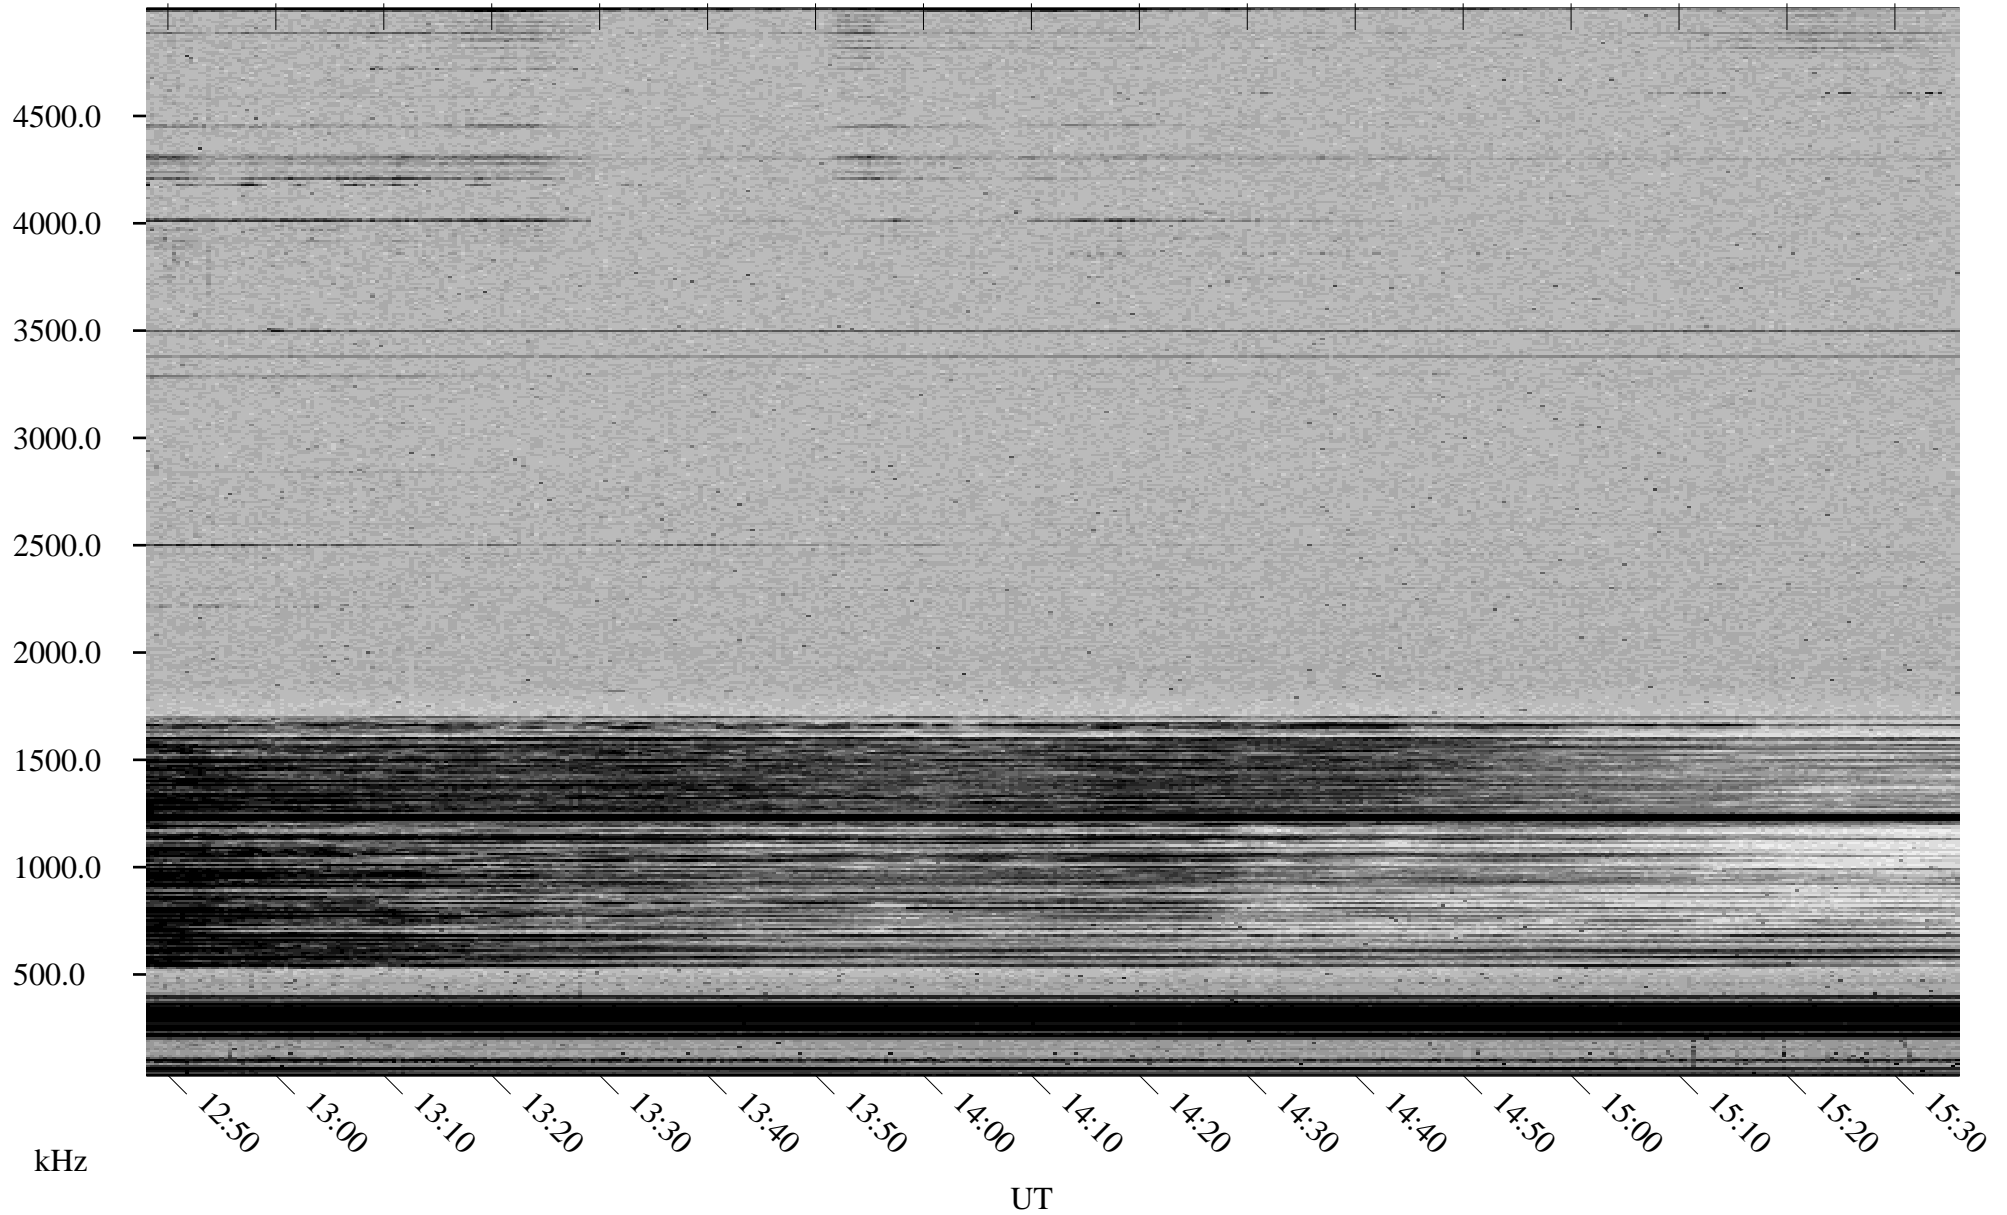

02/19/2002 Churchill, Manitoba

Linear Scale Black = 161 White = 15

ch02050l.r02m max_12

Page 1

02/19/2002 Churchill, Manitoba

Linear Scale Black = 161 White = 15

ch02050l.r02m max_12

Page 2

02/20/2002 Churchill, Manitoba

Linear Scale Black = 161 White = 15

ch02050l.r02m max_12

Page 3

02/20/2002 Churchill, Manitoba

Linear Scale Black = 161 White = 15

ch02050l.r02m max_12

Page 4

02/20/2002 Churchill, Manitoba

Linear Scale Black = 161 White = 15

ch02050l.r02m max_12

Page 5

02/20/2002 Churchill, Manitoba

Linear Scale Black = 161 White = 15

ch02050l.r02m max_12

Page 6

02/20/2002 Churchill, Manitoba

Linear Scale Black = 161 White = 15

ch02050l.r02m max_12

Page 7

02/20/2002 Churchill, Manitoba

Linear Scale Black = 161 White = 15

ch02050l.r02m max_12