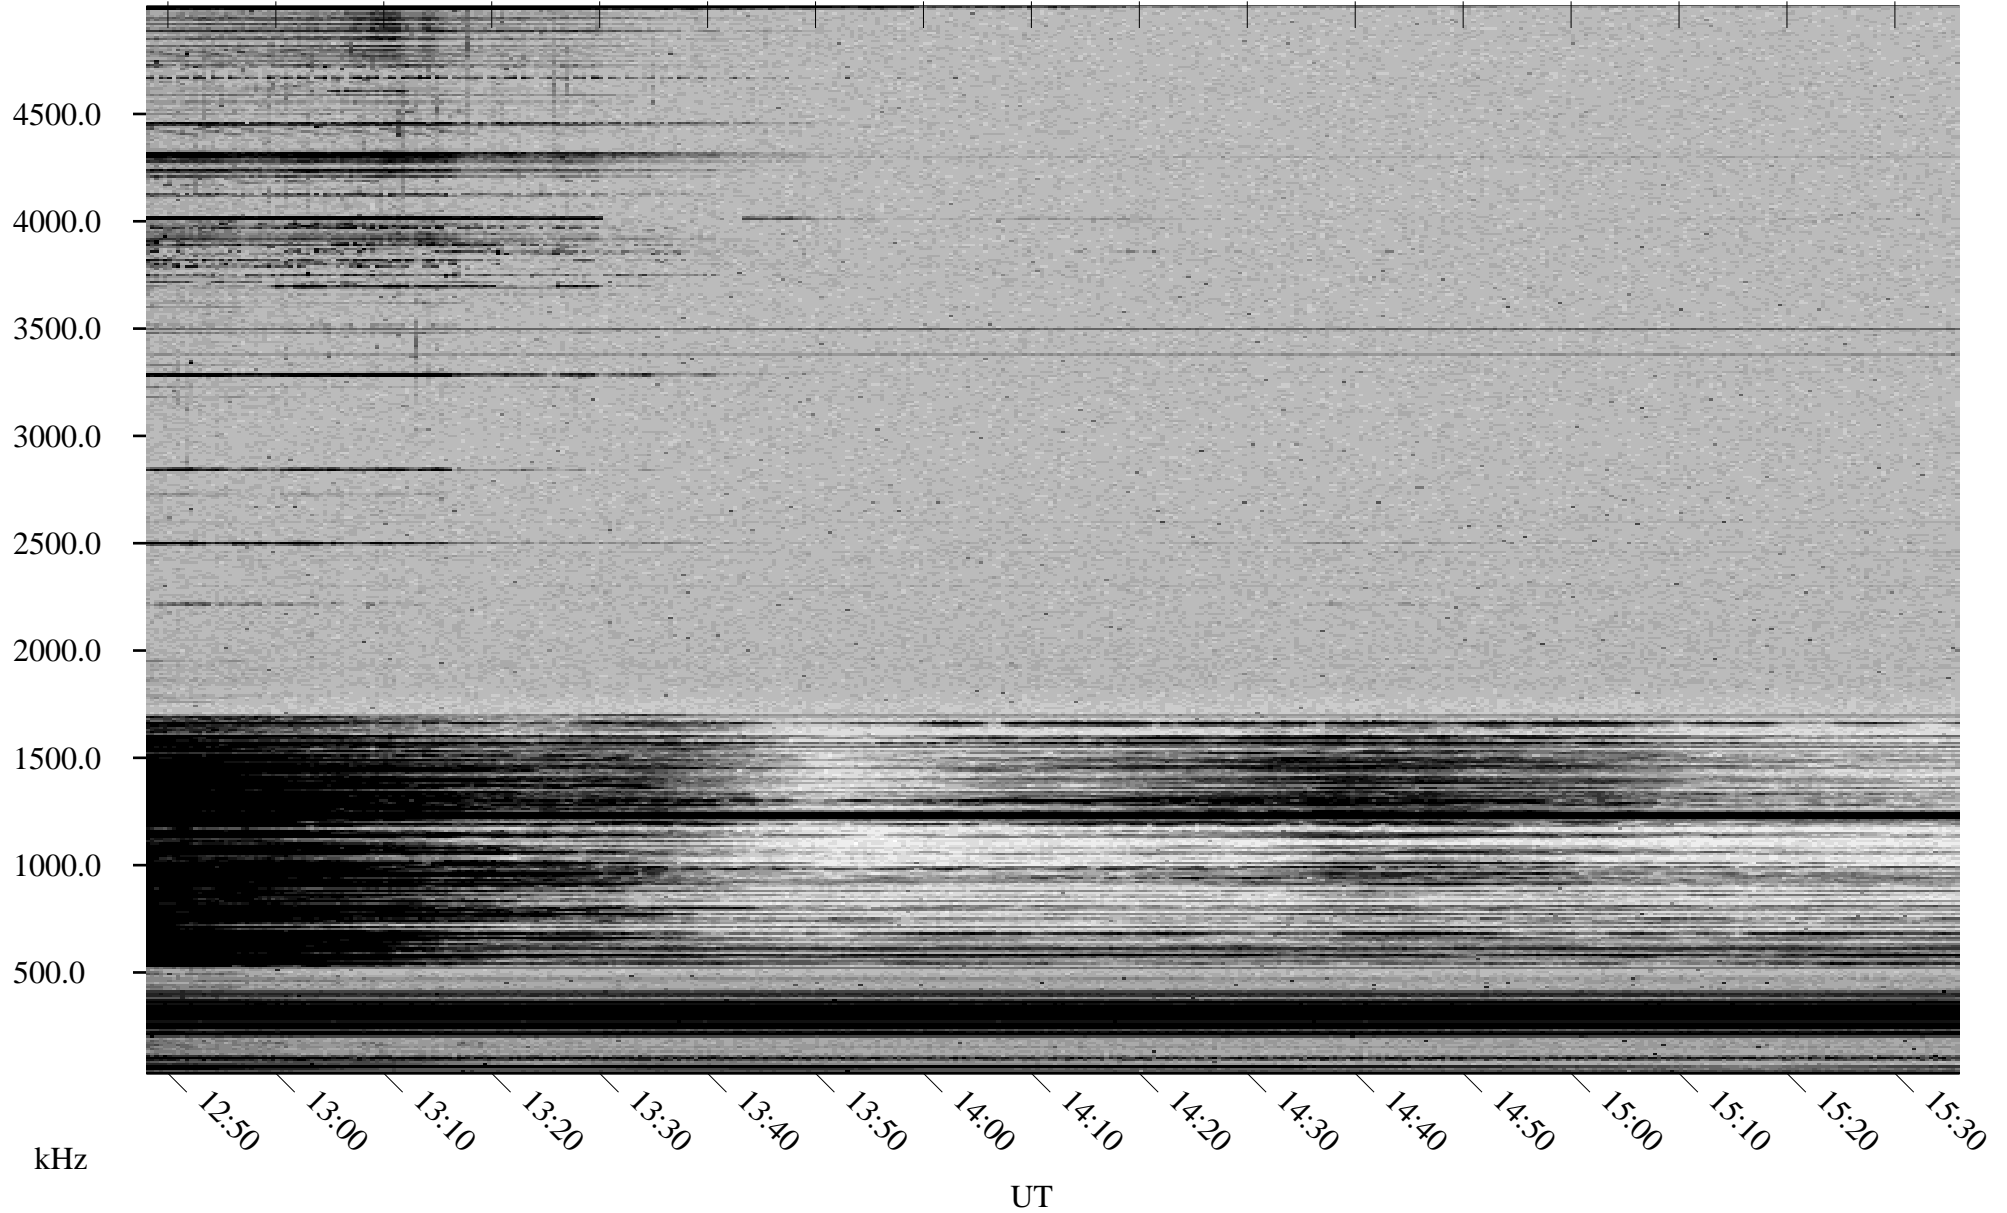

02/20/2002 Churchill, Manitoba

Linear Scale Black = 161 White = 15

ch020511.r00m max_12

Page 1

02/20/2002 Churchill, Manitoba

Linear Scale Black = 161 White = 15

ch020511.r00m max_12

Page 2

02/21/2002 Churchill, Manitoba

Linear Scale Black = 161 White = 15

ch020511.r00m max_12

Page 3

02/21/2002 Churchill, Manitoba

Linear Scale Black = 161 White = 15

ch020511.r00m max_12

Page 4

02/21/2002 Churchill, Manitoba

Linear Scale Black = 161 White = 15

ch020511.r00m max_12

Page 5

02/21/2002 Churchill, Manitoba

Linear Scale Black = 161 White = 15

ch020511.r00m max_12

Page 6

02/21/2002 Churchill, Manitoba

Linear Scale Black = 161 White = 15

ch020511.r00m max_12

Page 7

02/21/2002 Churchill, Manitoba

Linear Scale Black = 161 White = 15

ch020511.r00m max_12