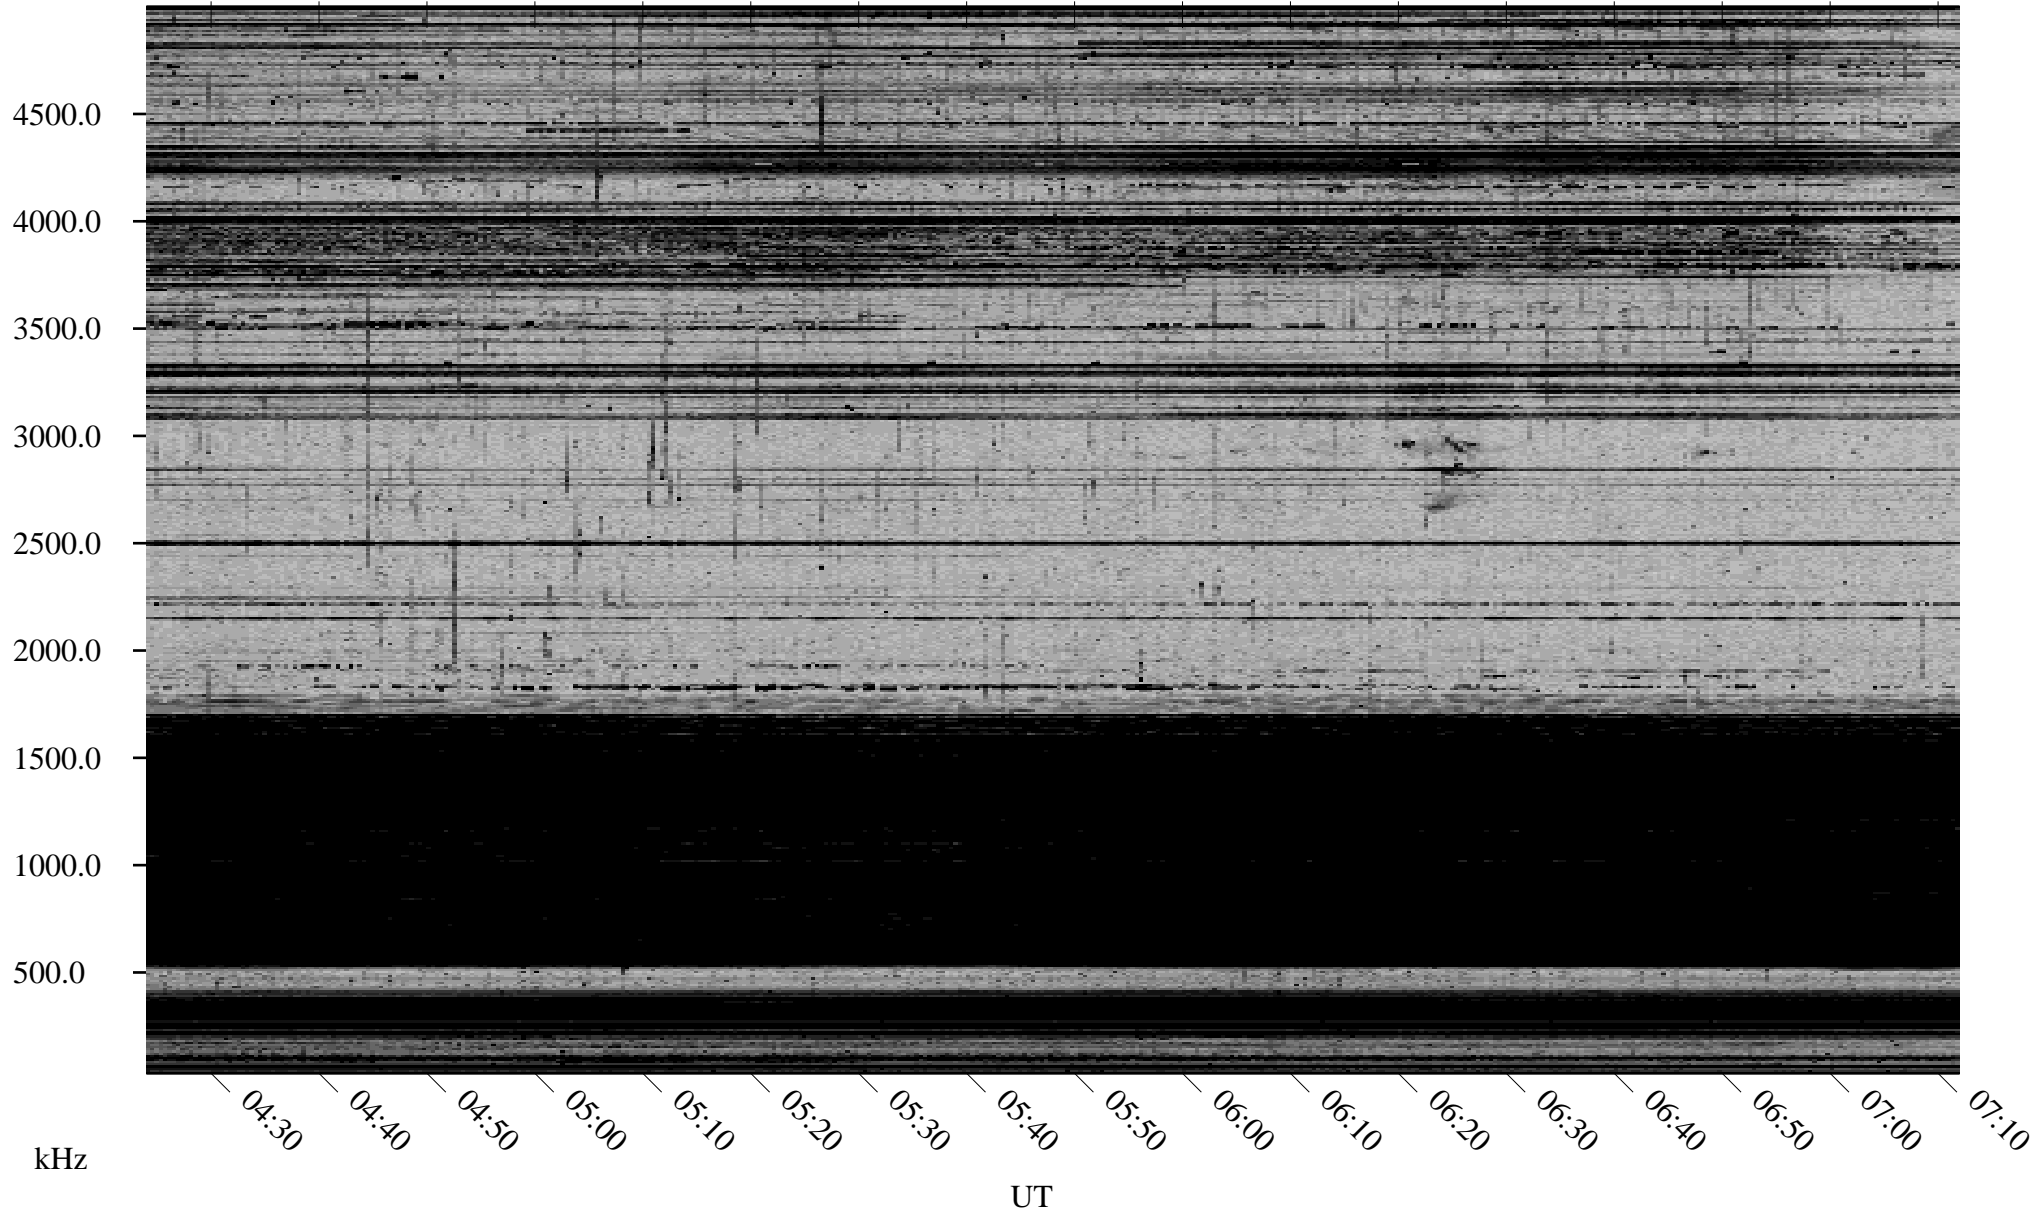

02/20/2002 Churchill, Manitoba

Linear Scale Black = 161 White = 15

ch020511.r00m max_12

Page 1

02/20/2002 Churchill, Manitoba

Linear Scale Black = 161 White = 15

ch020511.r00m max_12

Page 2

02/21/2002 Churchill, Manitoba

Linear Scale Black = 161 White = 15

ch020511.r00m max_12

Page 3

02/21/2002 Churchill, Manitoba

Linear Scale Black = 161 White = 15

ch020511.r00m max_12

Page 4

02/21/2002 Churchill, Manitoba

Linear Scale Black = 161 White = 15

ch020511.r00m max_12

Page 5

02/21/2002 Churchill, Manitoba

Linear Scale Black = 161 White = 15

ch020511.r00m max_12

Page 6

02/21/2002 Churchill, Manitoba

Linear Scale Black = 161 White = 15

ch020511.r00m max_12

Page 7

02/21/2002 Churchill, Manitoba

Linear Scale Black = 161 White = 15

ch020511.r00m max_12