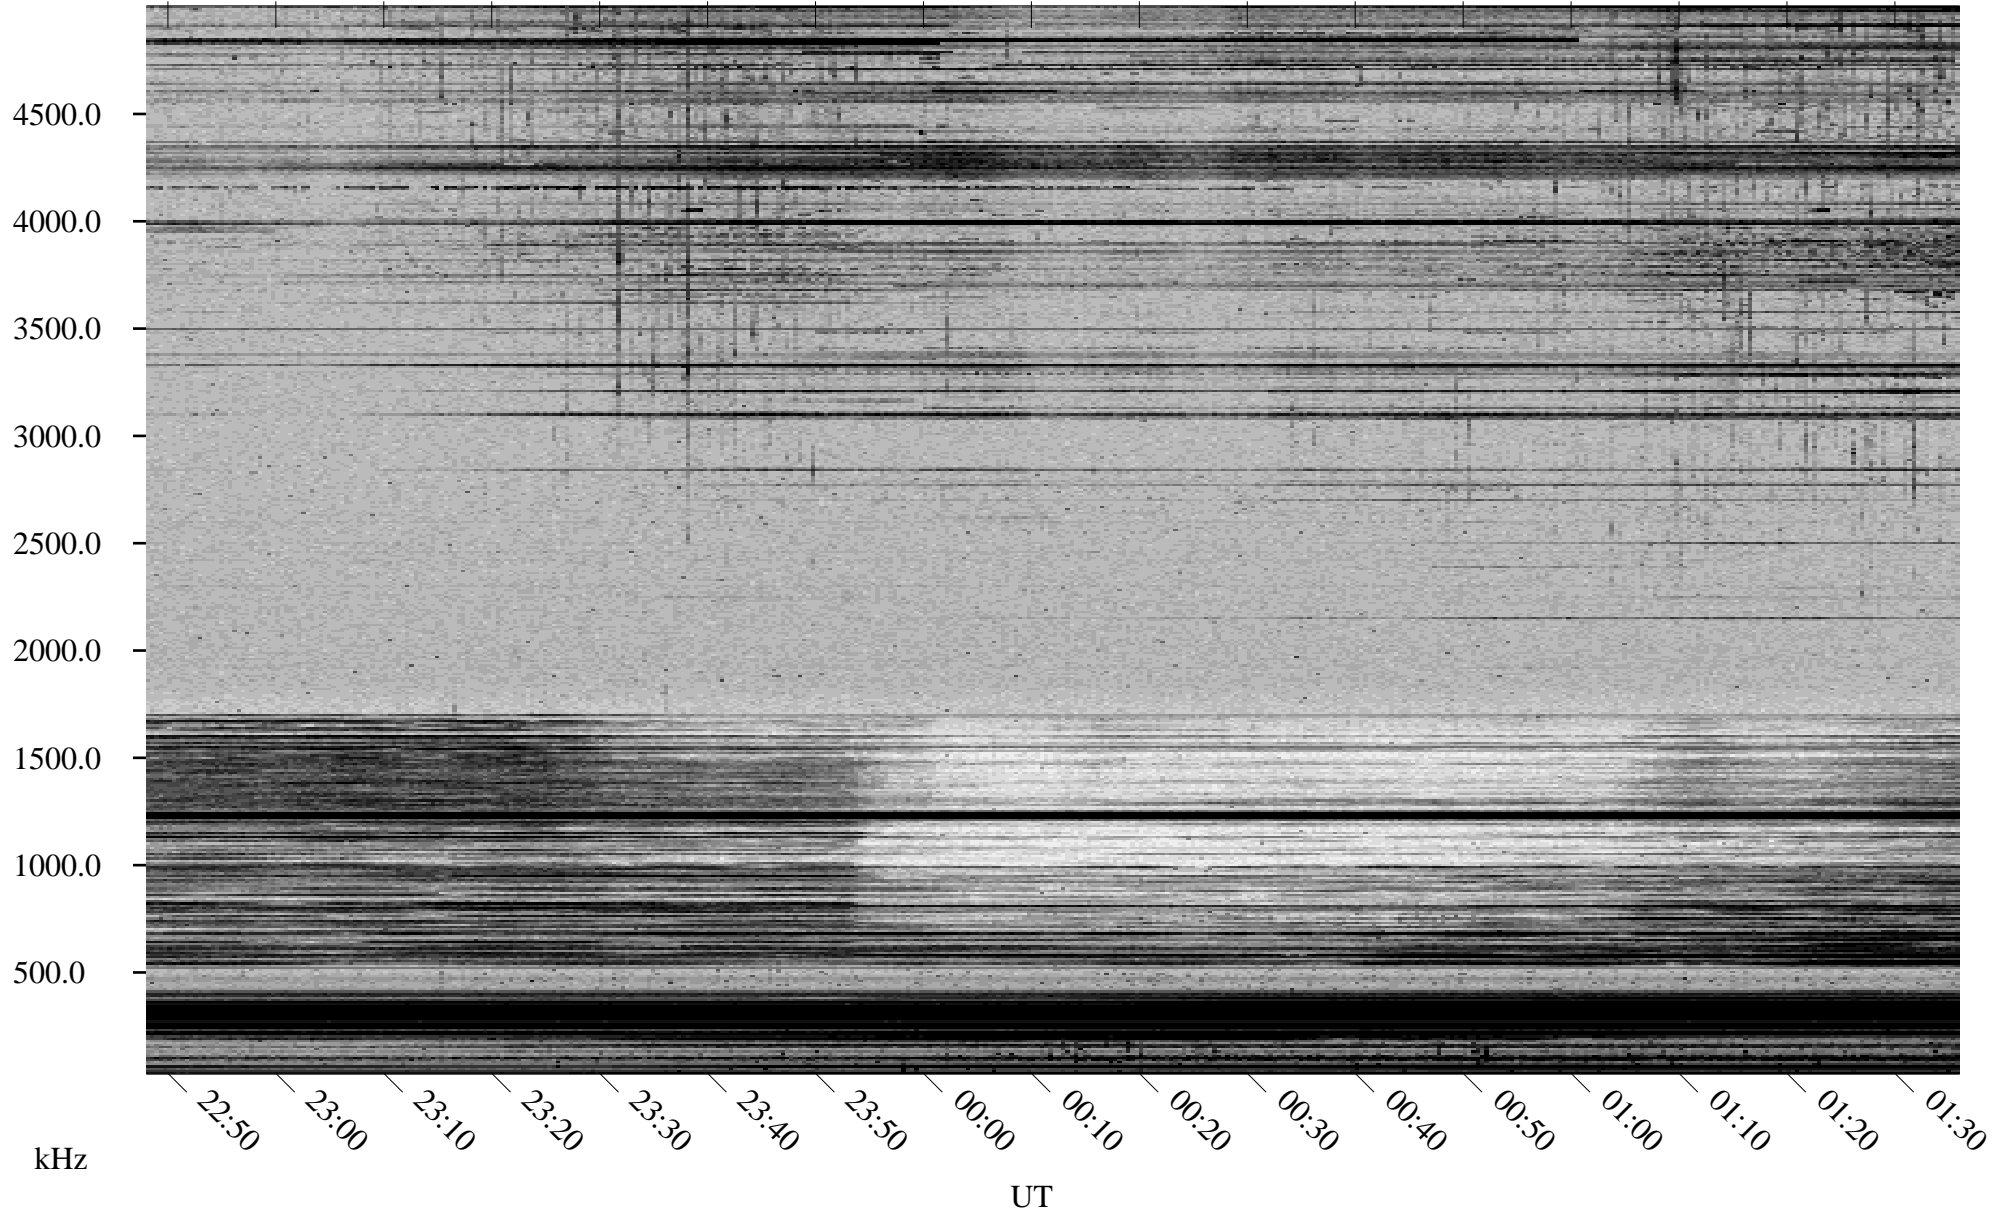

02/20/2002 Churchill, Manitoba

Linear Scale Black = 161 White = 15

ch020511.r00m max_12

Page 1

02/20/2002 Churchill, Manitoba

Linear Scale Black = 161 White = 15

ch020511.r00m max_12

Page 2

02/21/2002 Churchill, Manitoba

Linear Scale Black = 161 White = 15

ch020511.r00m max_12

Page 3

02/21/2002 Churchill, Manitoba

Linear Scale Black = 161 White = 15

ch020511.r00m max_12

Page 4

02/21/2002 Churchill, Manitoba

Linear Scale Black = 161 White = 15

ch020511.r00m max_12

Page 5

02/21/2002 Churchill, Manitoba

Linear Scale Black = 161 White = 15

ch020511.r00m max_12

Page 6

02/21/2002 Churchill, Manitoba

Linear Scale Black = 161 White = 15

ch020511.r00m max_12

Page 7

02/21/2002 Churchill, Manitoba

Linear Scale Black = 161 White = 15

ch020511.r00m max_12