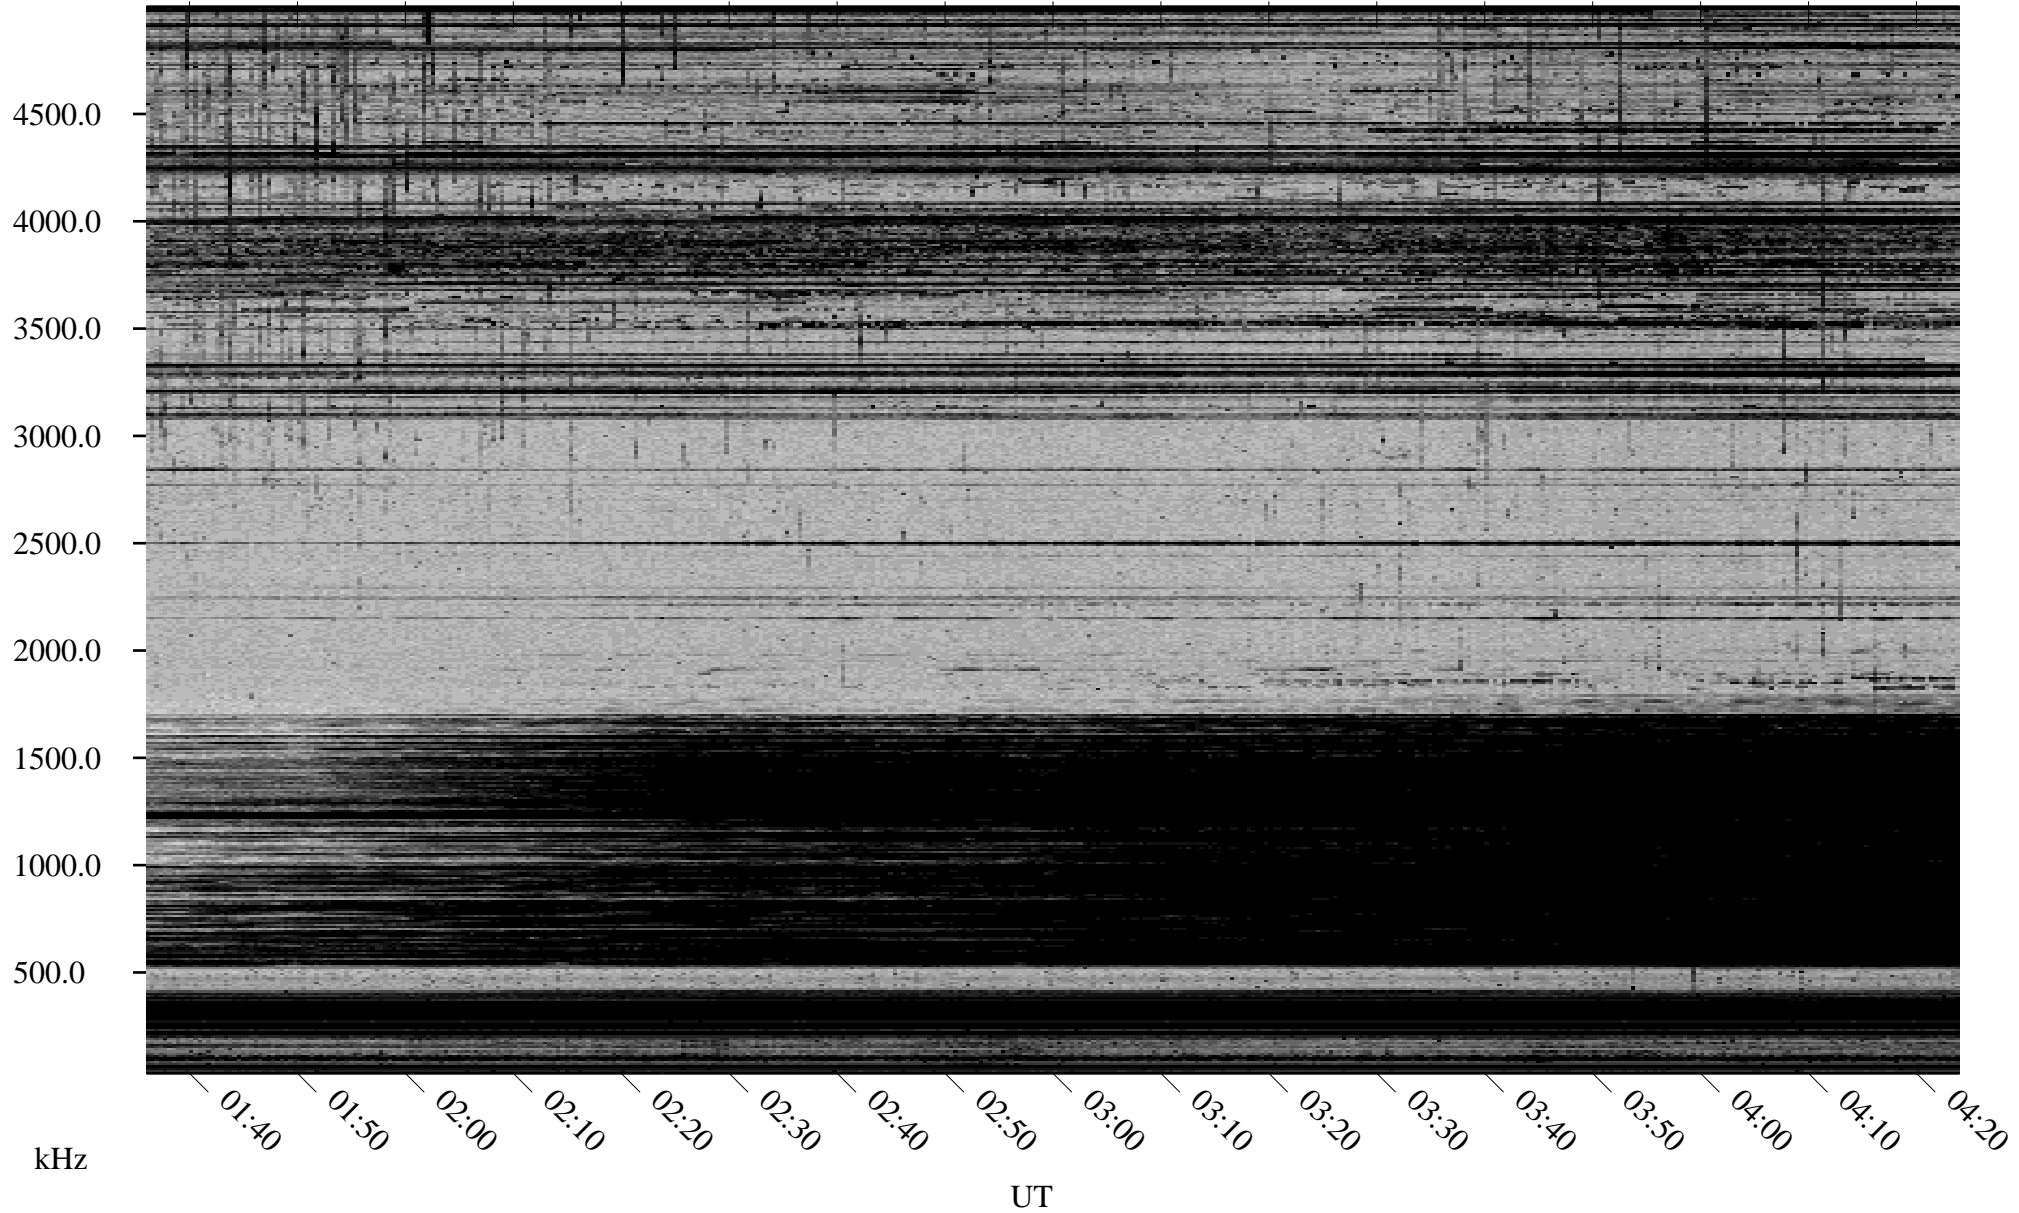

02/20/2002 Churchill, Manitoba

Linear Scale Black = 161 White = 15

ch020511.r00m max_12

Page 1

02/20/2002 Churchill, Manitoba

Linear Scale Black = 161 White = 15

ch020511.r00m max_12

Page 2

02/21/2002 Churchill, Manitoba

Linear Scale Black = 161 White = 15

ch020511.r00m max_12

Page 3

02/21/2002 Churchill, Manitoba

Linear Scale Black = 161 White = 15

ch020511.r00m max_12

Page 4

02/21/2002 Churchill, Manitoba

Linear Scale Black = 161 White = 15

ch020511.r00m max_12

Page 5

02/21/2002 Churchill, Manitoba

Linear Scale Black = 161 White = 15

ch020511.r00m max_12

Page 6

02/21/2002 Churchill, Manitoba

Linear Scale Black = 161 White = 15

ch020511.r00m max_12

Page 7

02/21/2002 Churchill, Manitoba

Linear Scale Black = 161 White = 15

ch020511.r00m max_12