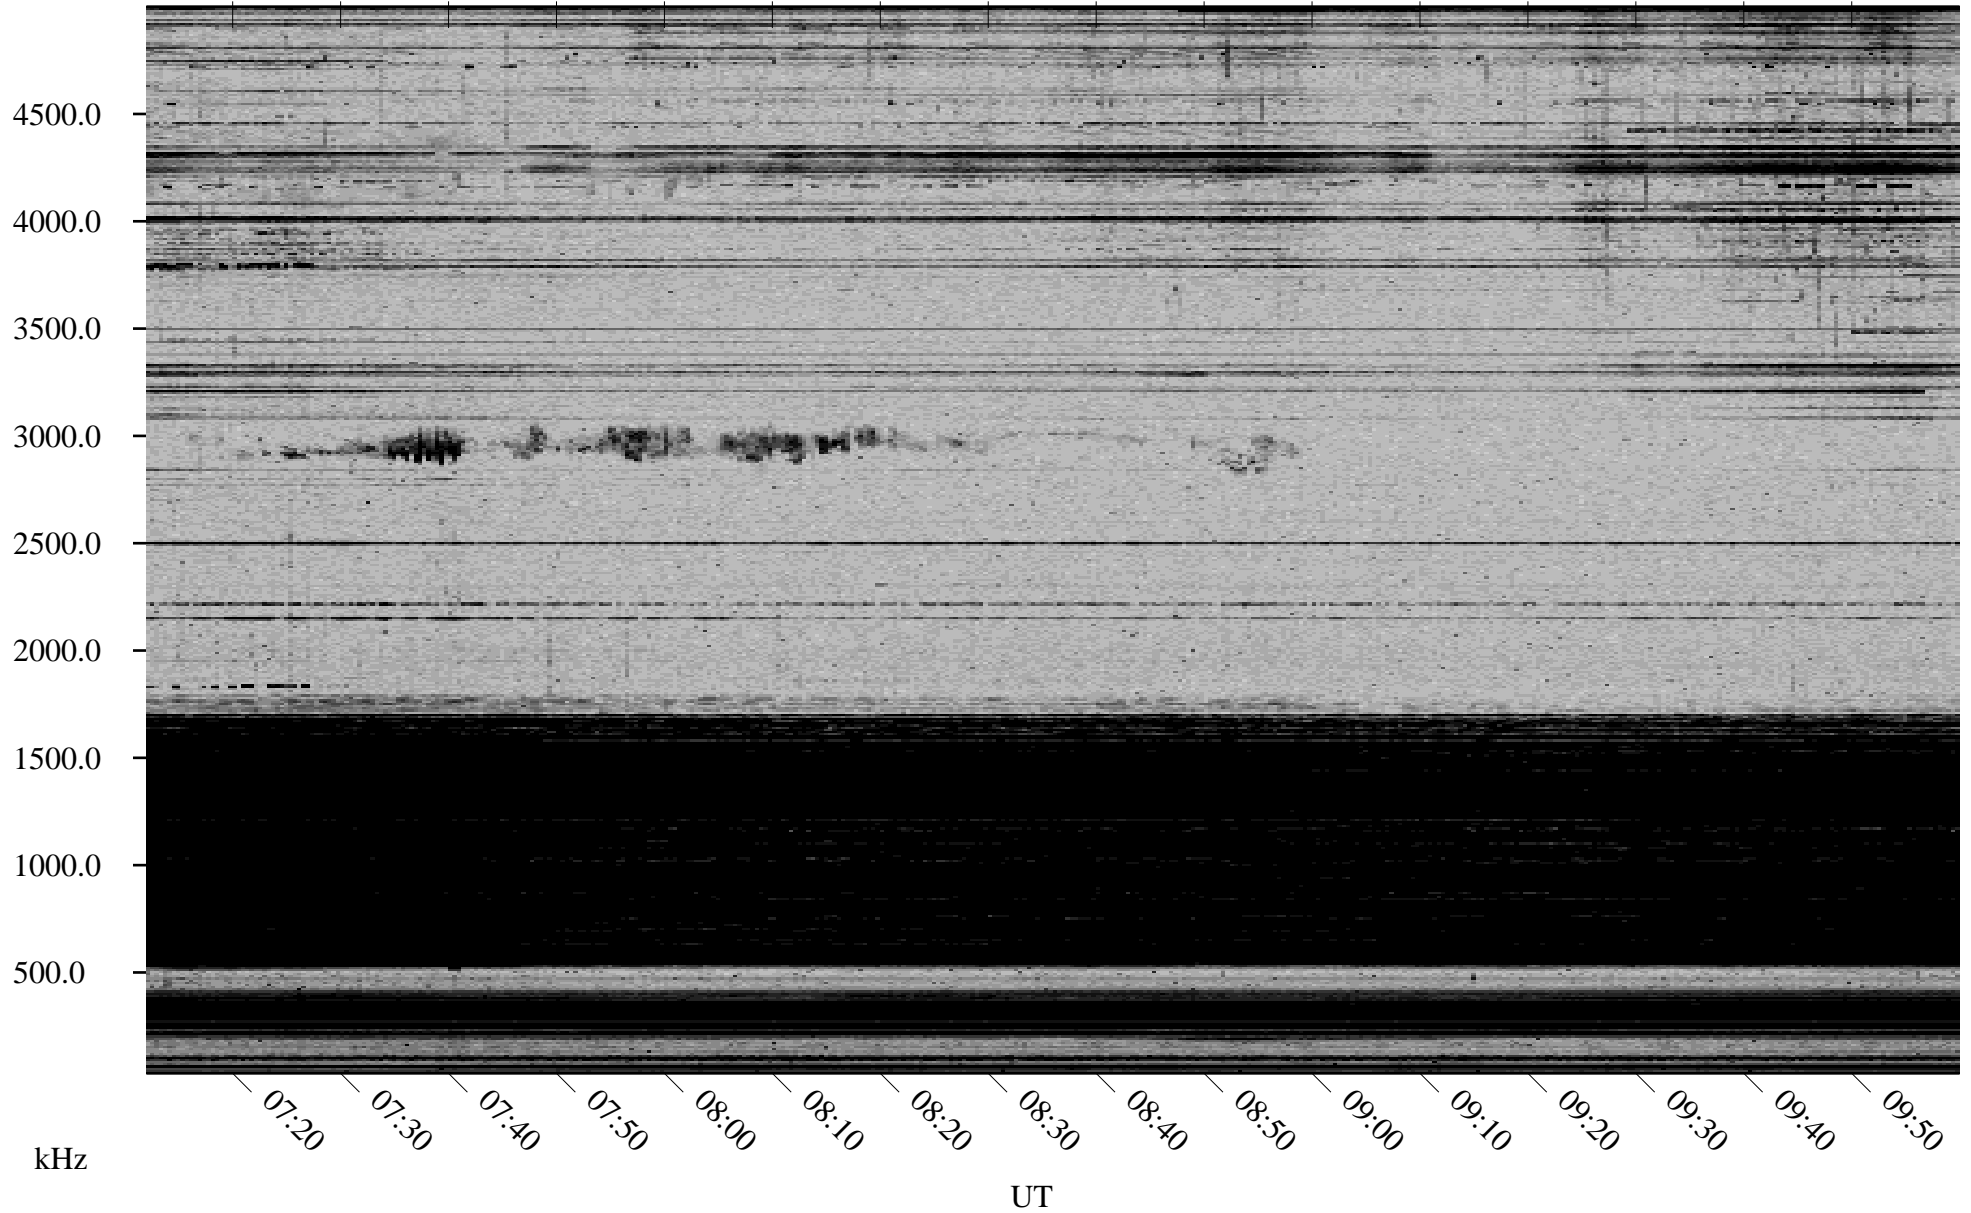

02/20/2002 Churchill, Manitoba

Linear Scale Black = 161 White = 15

ch020511.r00m max_12

Page 1

02/20/2002 Churchill, Manitoba

Linear Scale Black = 161 White = 15

ch020511.r00m max_12

Page 2

02/21/2002 Churchill, Manitoba

Linear Scale Black = 161 White = 15

ch020511.r00m max_12

Page 3

02/21/2002 Churchill, Manitoba

Linear Scale Black = 161 White = 15

ch020511.r00m max_12

Page 4

02/21/2002 Churchill, Manitoba

Linear Scale Black = 161 White = 15

ch020511.r00m max_12

Page 5

02/21/2002 Churchill, Manitoba

Linear Scale Black = 161 White = 15

ch020511.r00m max_12

Page 6

02/21/2002 Churchill, Manitoba

Linear Scale Black = 161 White = 15

ch020511.r00m max_12

Page 7

02/21/2002 Churchill, Manitoba

Linear Scale Black = 161 White = 15

ch020511.r00m max_12