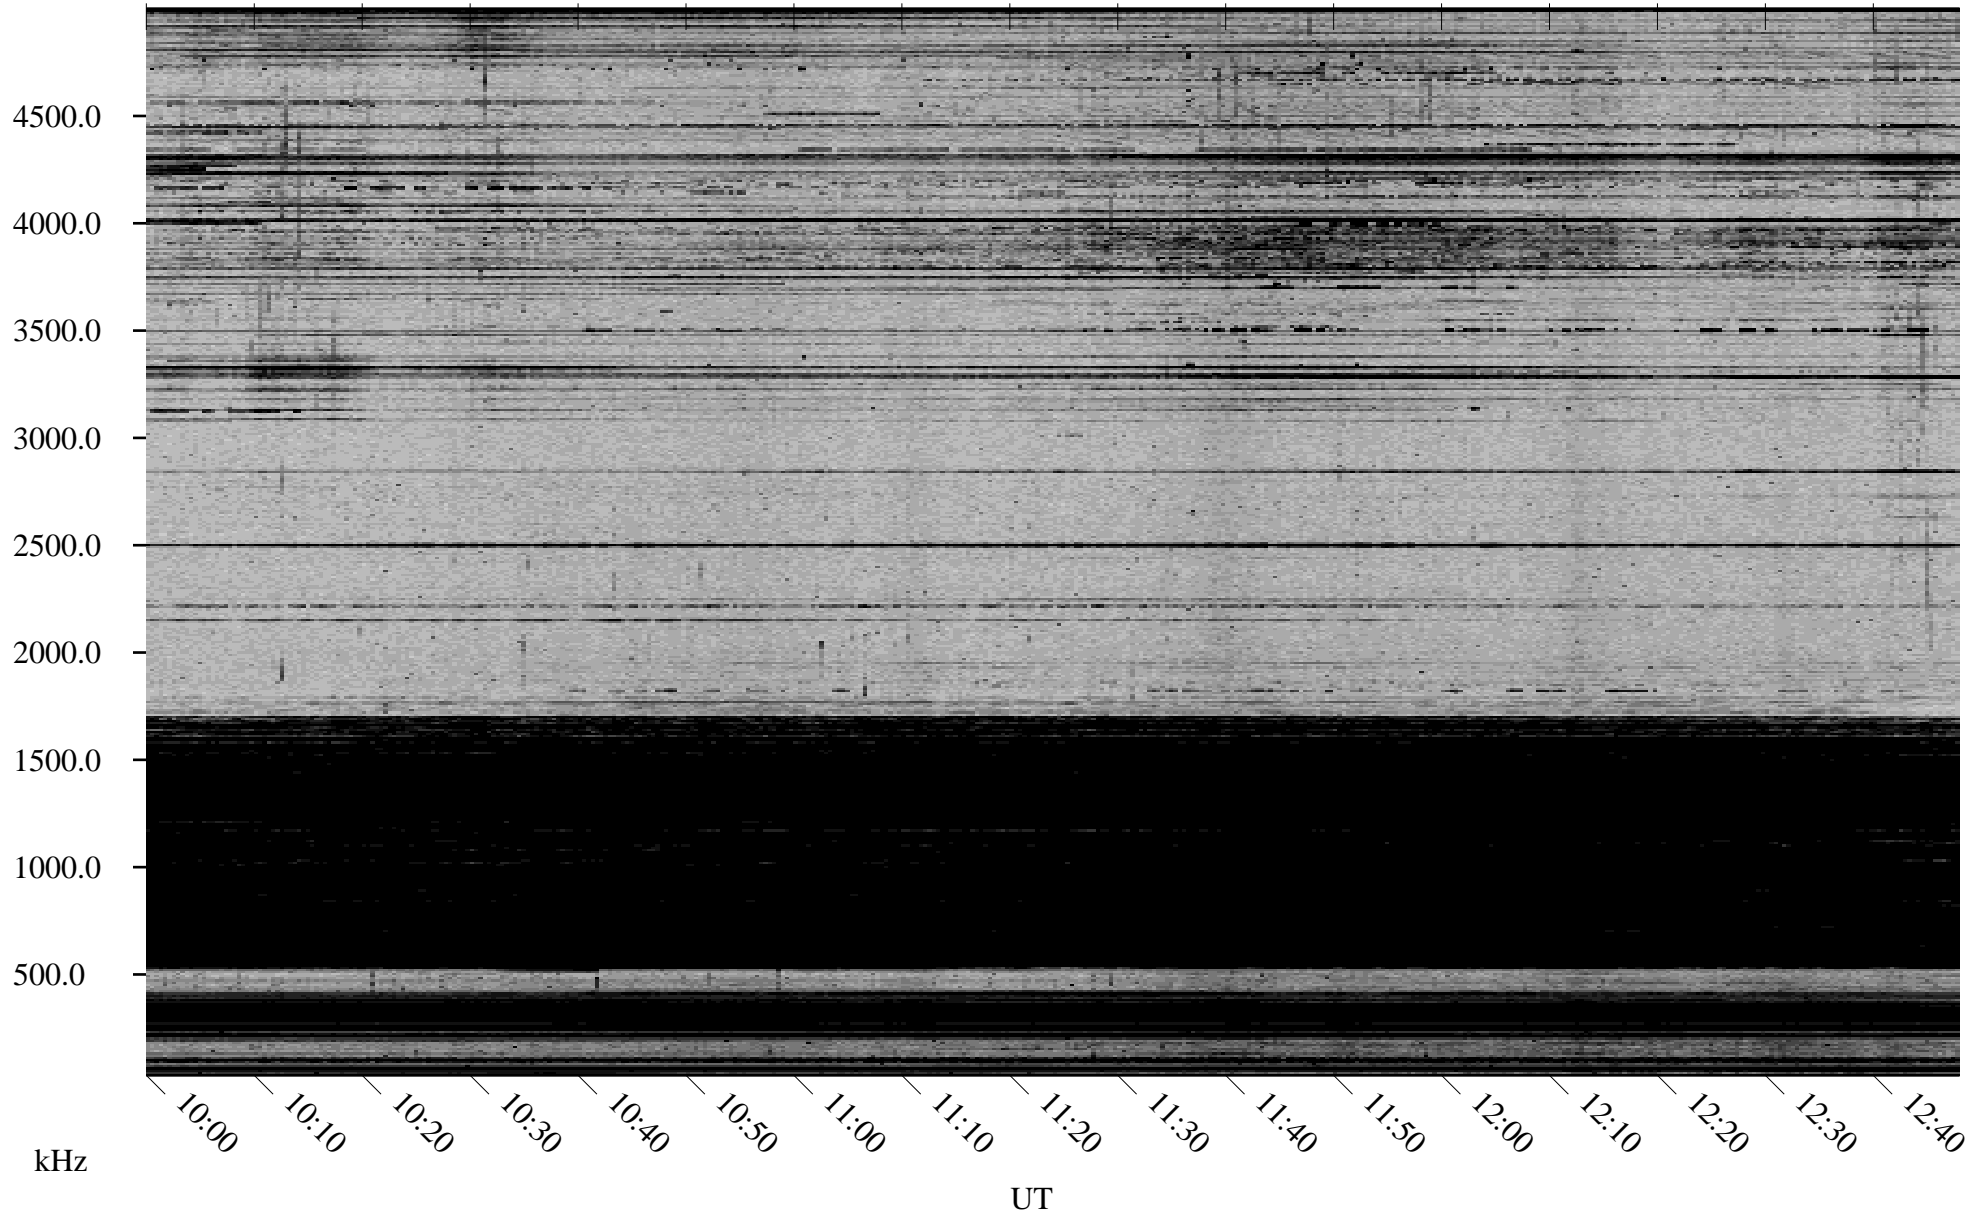

02/20/2002 Churchill, Manitoba

Linear Scale Black = 161 White = 15

ch020511.r00m max_12

Page 1

02/20/2002 Churchill, Manitoba

Linear Scale Black = 161 White = 15

ch020511.r00m max_12

Page 2

02/21/2002 Churchill, Manitoba

Linear Scale Black = 161 White = 15

ch020511.r00m max_12

Page 3

02/21/2002 Churchill, Manitoba

Linear Scale Black = 161 White = 15

ch020511.r00m max_12

Page 4

02/21/2002 Churchill, Manitoba

Linear Scale Black = 161 White = 15

ch020511.r00m max_12

Page 5

02/21/2002 Churchill, Manitoba

Linear Scale Black = 161 White = 15

ch020511.r00m max_12

Page 6

02/21/2002 Churchill, Manitoba

Linear Scale Black = 161 White = 15

ch020511.r00m max_12

Page 7

02/21/2002 Churchill, Manitoba

Linear Scale Black = 161 White = 15

ch020511.r00m max_12