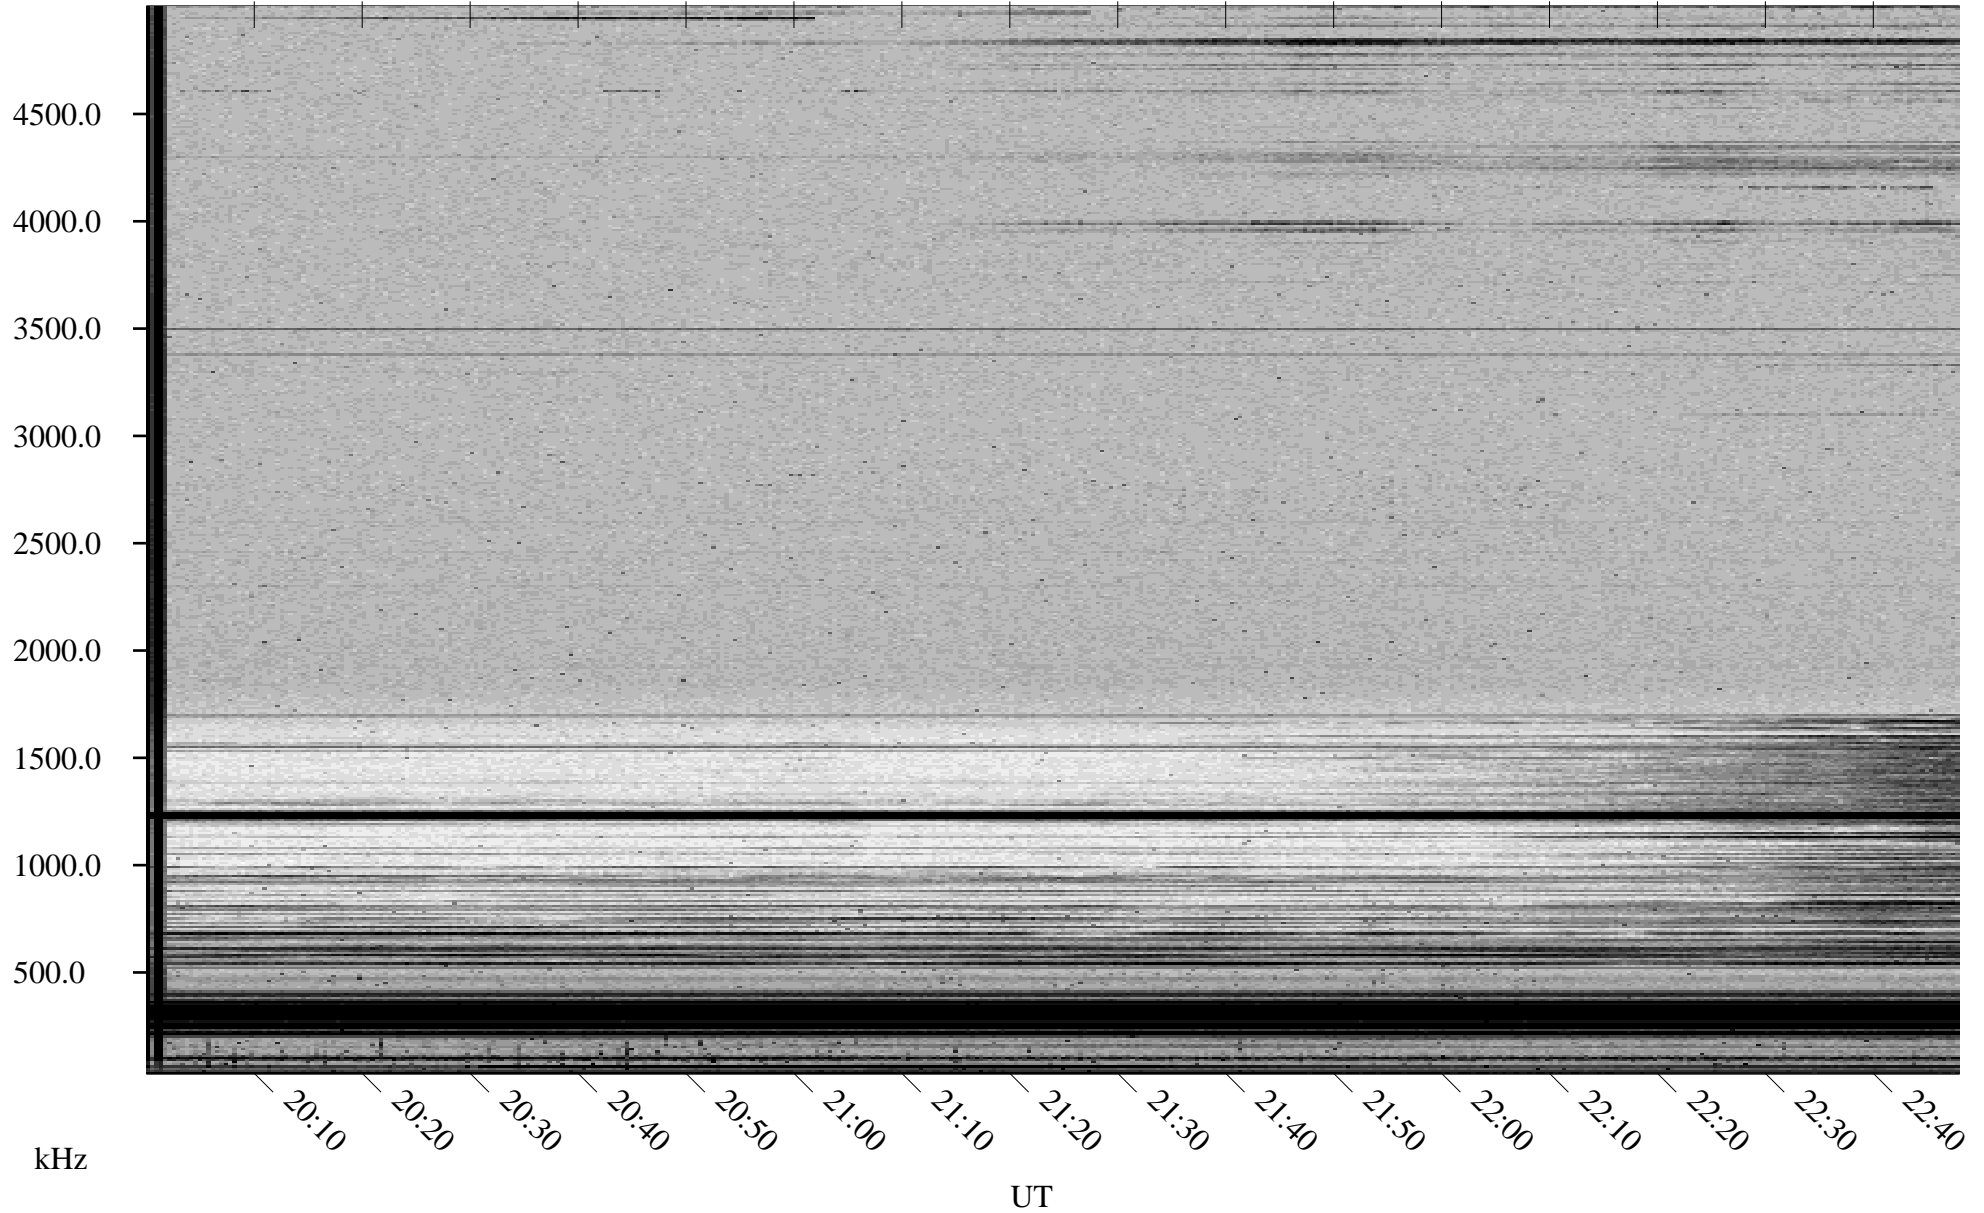

02/20/2002 Churchill, Manitoba

Linear Scale Black = 161 White = 15

ch020511.r00m max_12

Page 1

02/20/2002 Churchill, Manitoba

Linear Scale Black = 161 White = 15

ch020511.r00m max_12

Page 2

02/21/2002 Churchill, Manitoba

Linear Scale Black = 161 White = 15

ch020511.r00m max_12

Page 3

02/21/2002 Churchill, Manitoba

Linear Scale Black = 161 White = 15

ch020511.r00m max_12

Page 4

02/21/2002 Churchill, Manitoba

Linear Scale Black = 161 White = 15

ch020511.r00m max_12

Page 5

02/21/2002 Churchill, Manitoba

Linear Scale Black = 161 White = 15

ch020511.r00m max_12

Page 6

02/21/2002 Churchill, Manitoba

Linear Scale Black = 161 White = 15

ch020511.r00m max_12

Page 7

02/21/2002 Churchill, Manitoba

Linear Scale Black = 161 White = 15

ch020511.r00m max_12