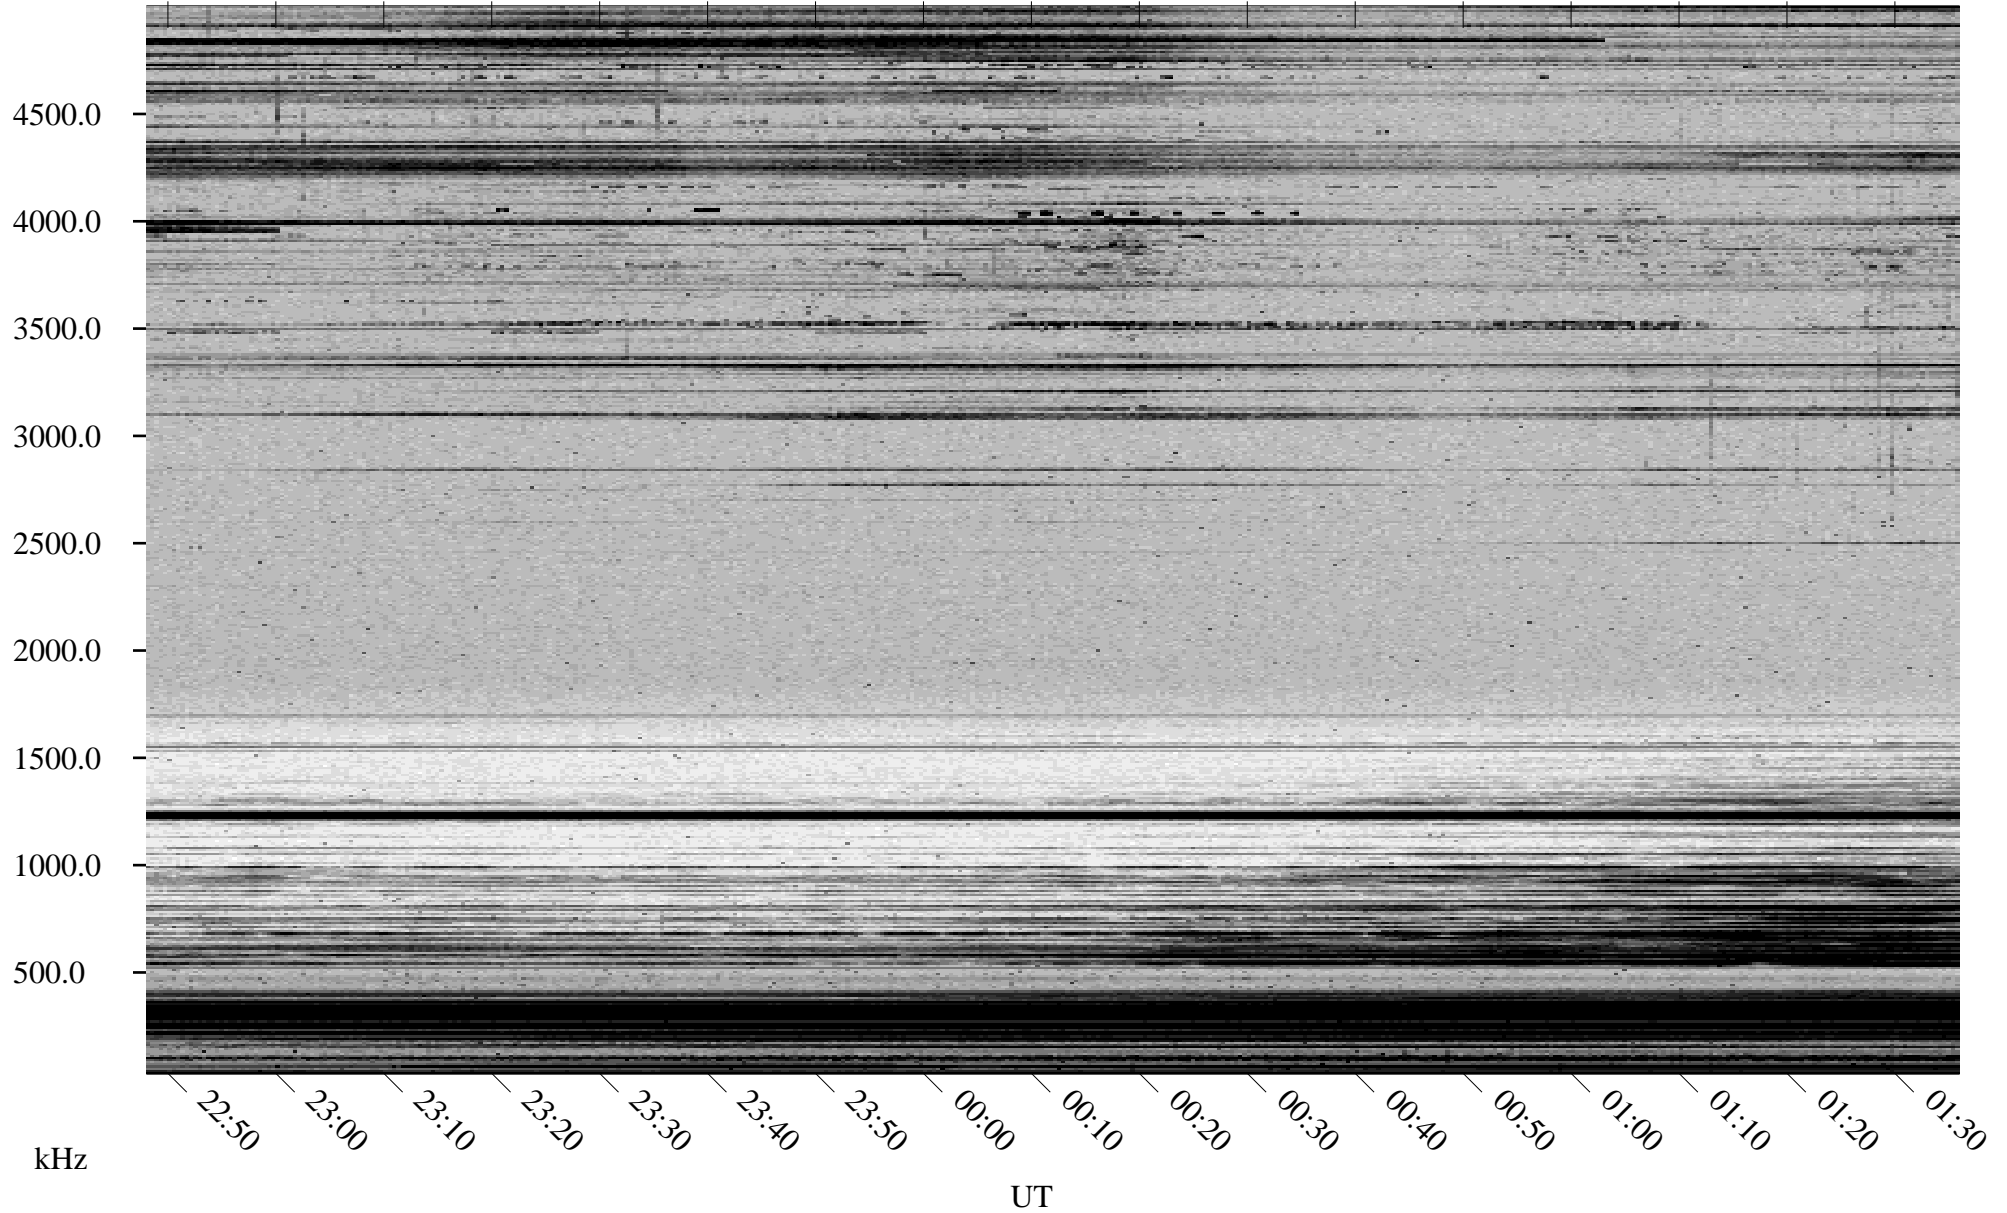

# 02/21/2002 Churchill, Manitoba

Linear Scale    Black = 161    White = 15

ch02052l.r00m max\_12

Page 1

# 02/21/2002 Churchill, Manitoba

Linear Scale    Black = 161    White = 15

ch02052l.r00m max\_12

Page 2

# 02/22/2002 Churchill, Manitoba

Linear Scale    Black = 161    White = 15

ch02052l.r00m max\_12

Page 3

# 02/22/2002 Churchill, Manitoba

Linear Scale    Black = 161    White = 15

ch02052l.r00m max\_12

Page 4