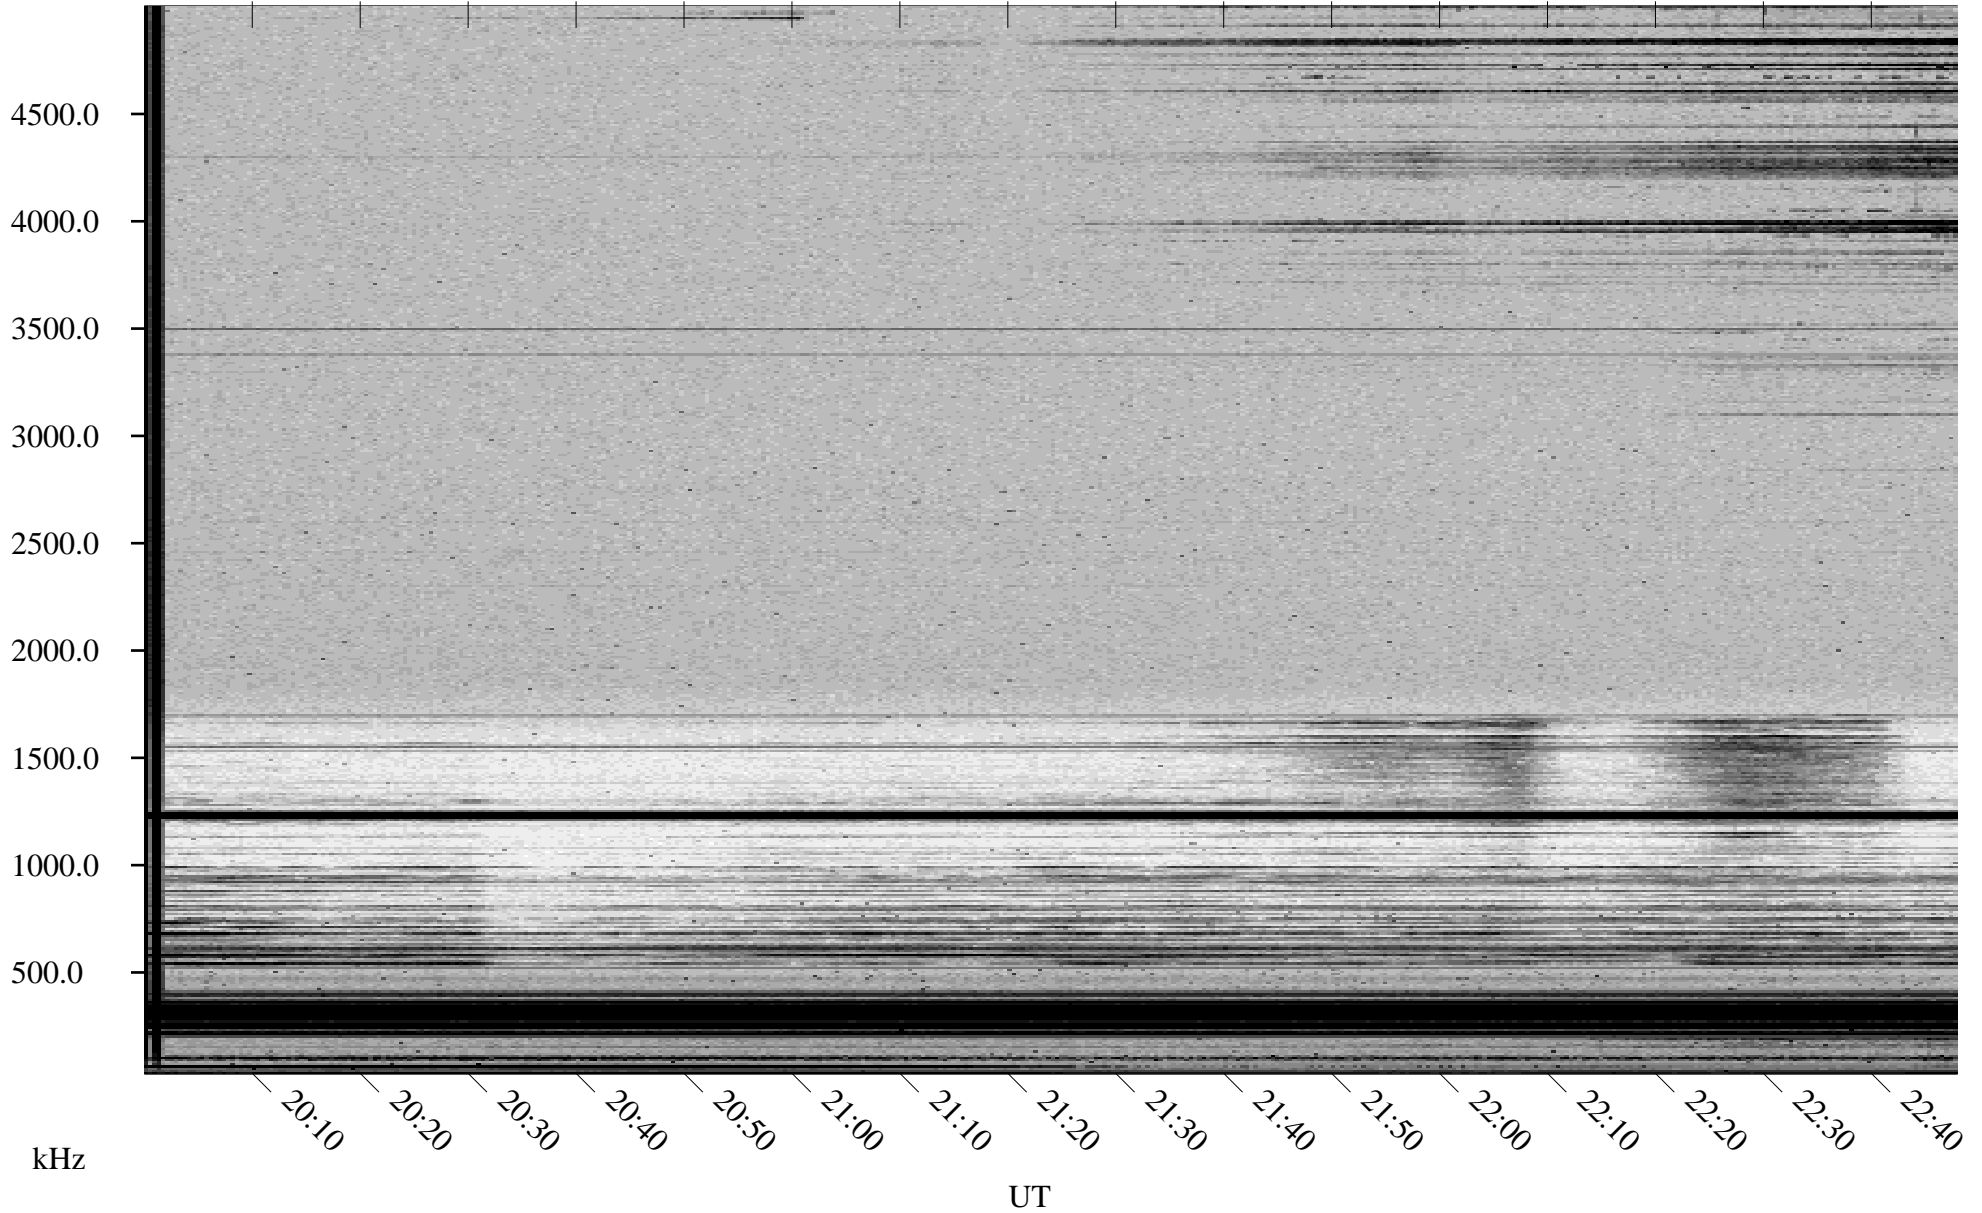

# 02/21/2002 Churchill, Manitoba

Linear Scale    Black = 161    White = 15

ch02052l.r00m max\_12

Page 1

# 02/21/2002 Churchill, Manitoba

Linear Scale    Black = 161    White = 15

ch02052l.r00m max\_12

Page 2

# 02/22/2002 Churchill, Manitoba

Linear Scale    Black = 161    White = 15

ch02052l.r00m max\_12

Page 3

# 02/22/2002 Churchill, Manitoba

Linear Scale    Black = 161    White = 15

ch02052l.r00m max\_12

Page 4