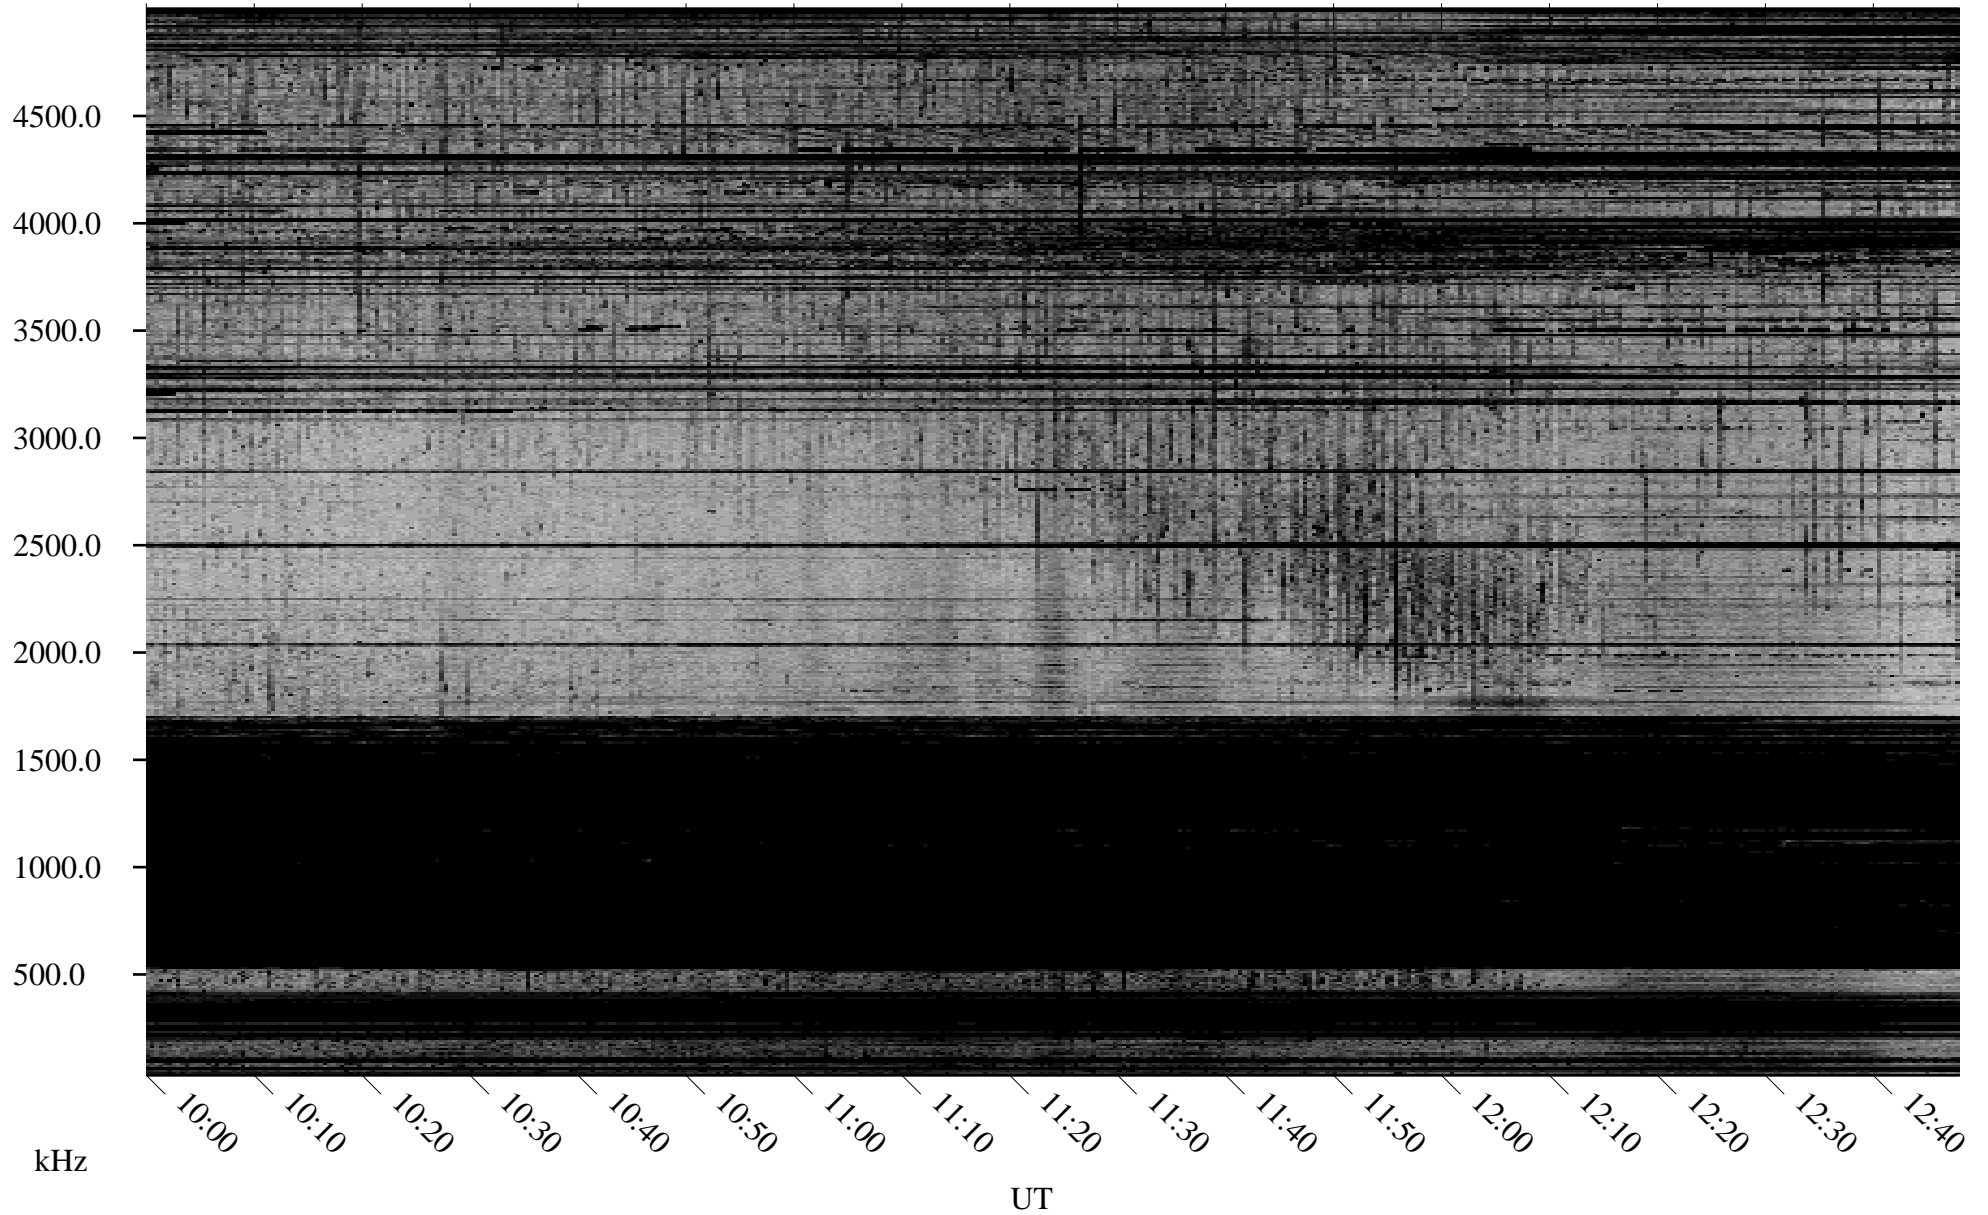

# 02/22/2002 Churchill, Manitoba

Linear Scale    Black = 161    White = 15

ch02052l.r00m max\_12

Page 5

# 02/22/2002 Churchill, Manitoba

Linear Scale    Black = 161    White = 15

ch02052l.r00m max\_12

Page 6