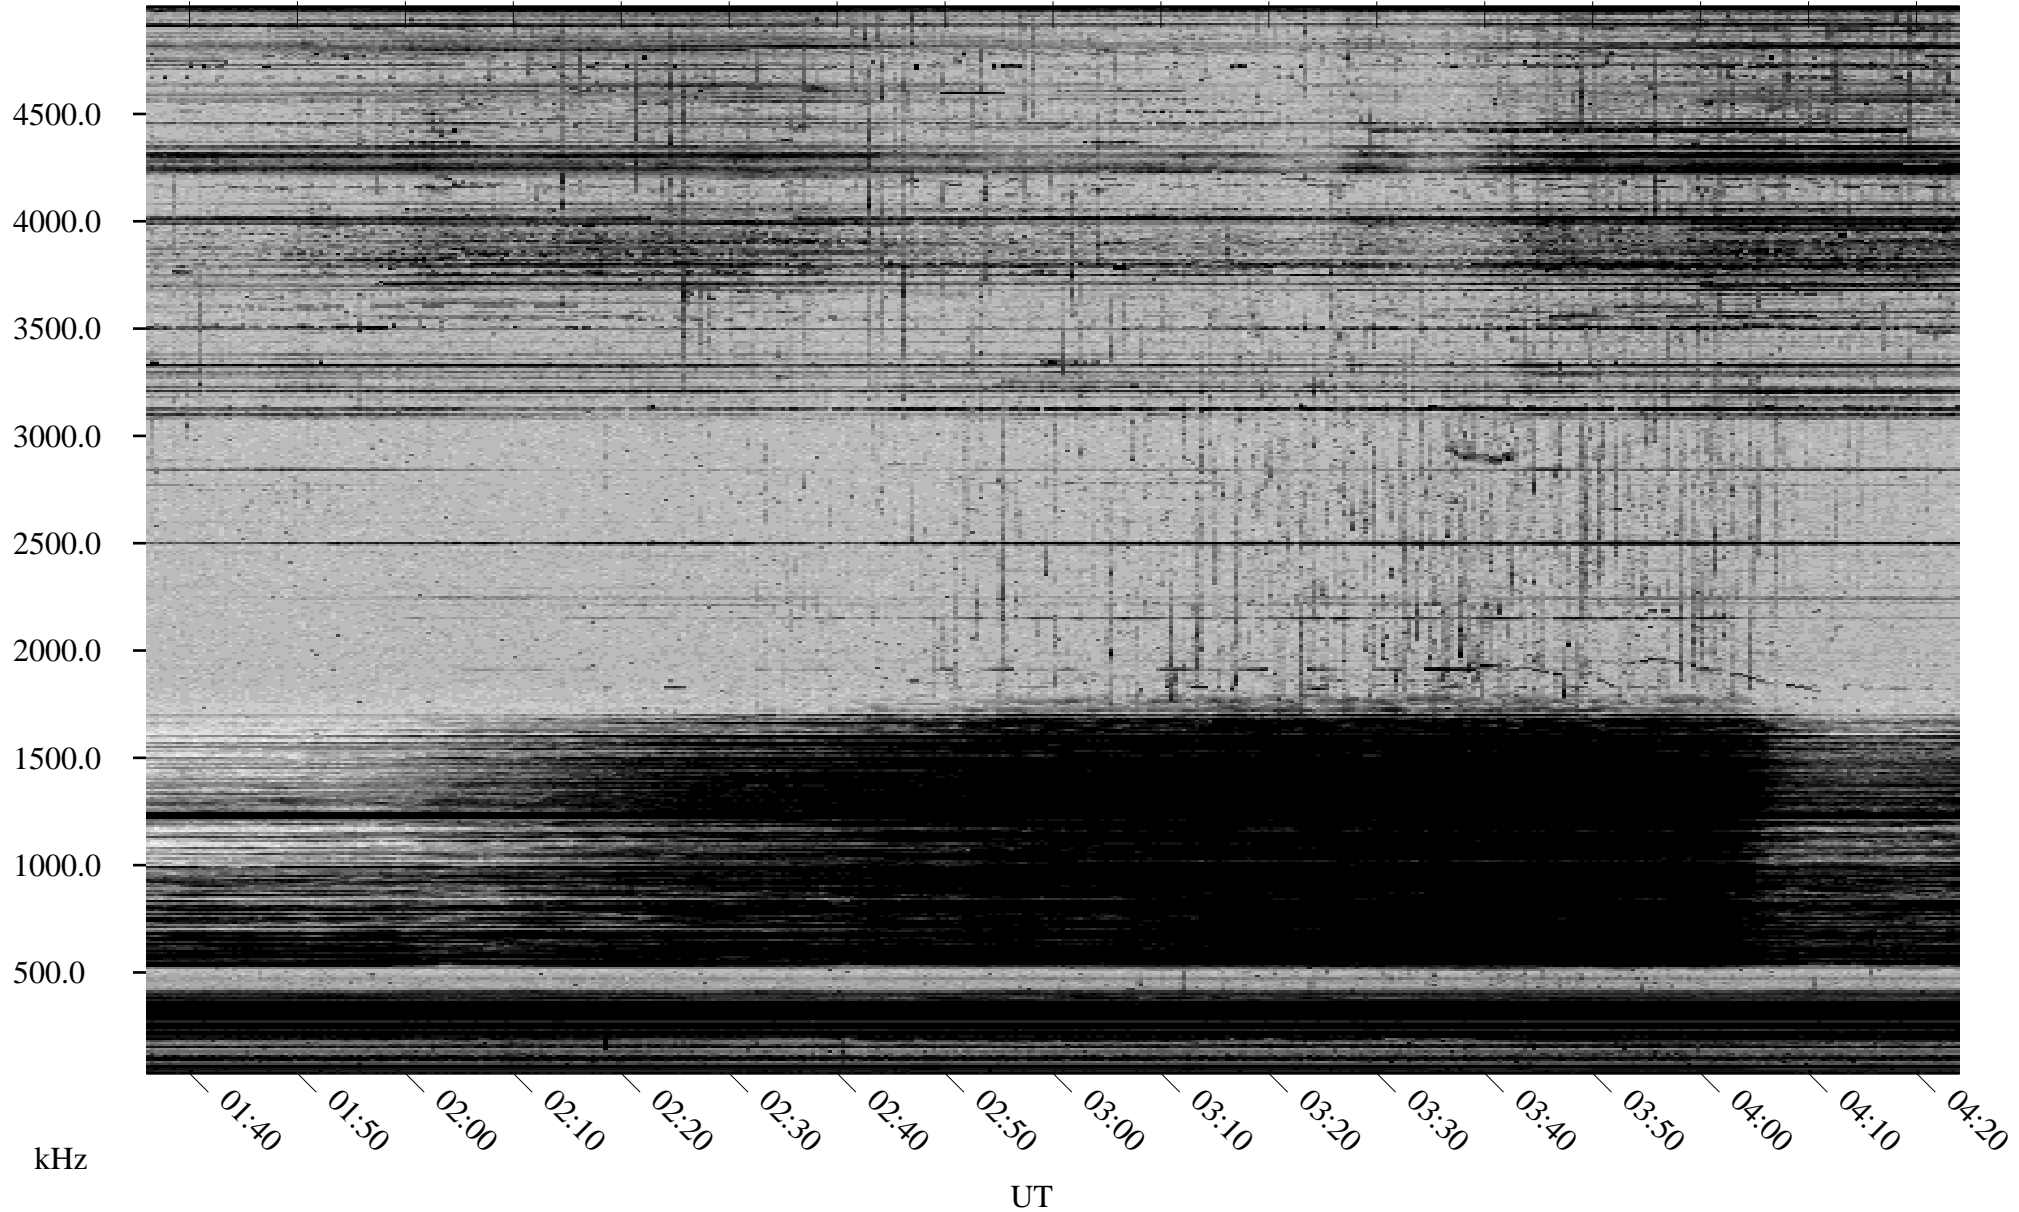

# 02/21/2002 Churchill, Manitoba

Linear Scale    Black = 161    White = 15

ch02052l.r00m max\_12

Page 1

# 02/21/2002 Churchill, Manitoba

Linear Scale    Black = 161    White = 15

ch02052l.r00m max\_12

Page 2

# 02/22/2002 Churchill, Manitoba

Linear Scale    Black = 161    White = 15

ch02052l.r00m max\_12

Page 3

# 02/22/2002 Churchill, Manitoba

Linear Scale    Black = 161    White = 15

ch02052l.r00m max\_12

Page 4