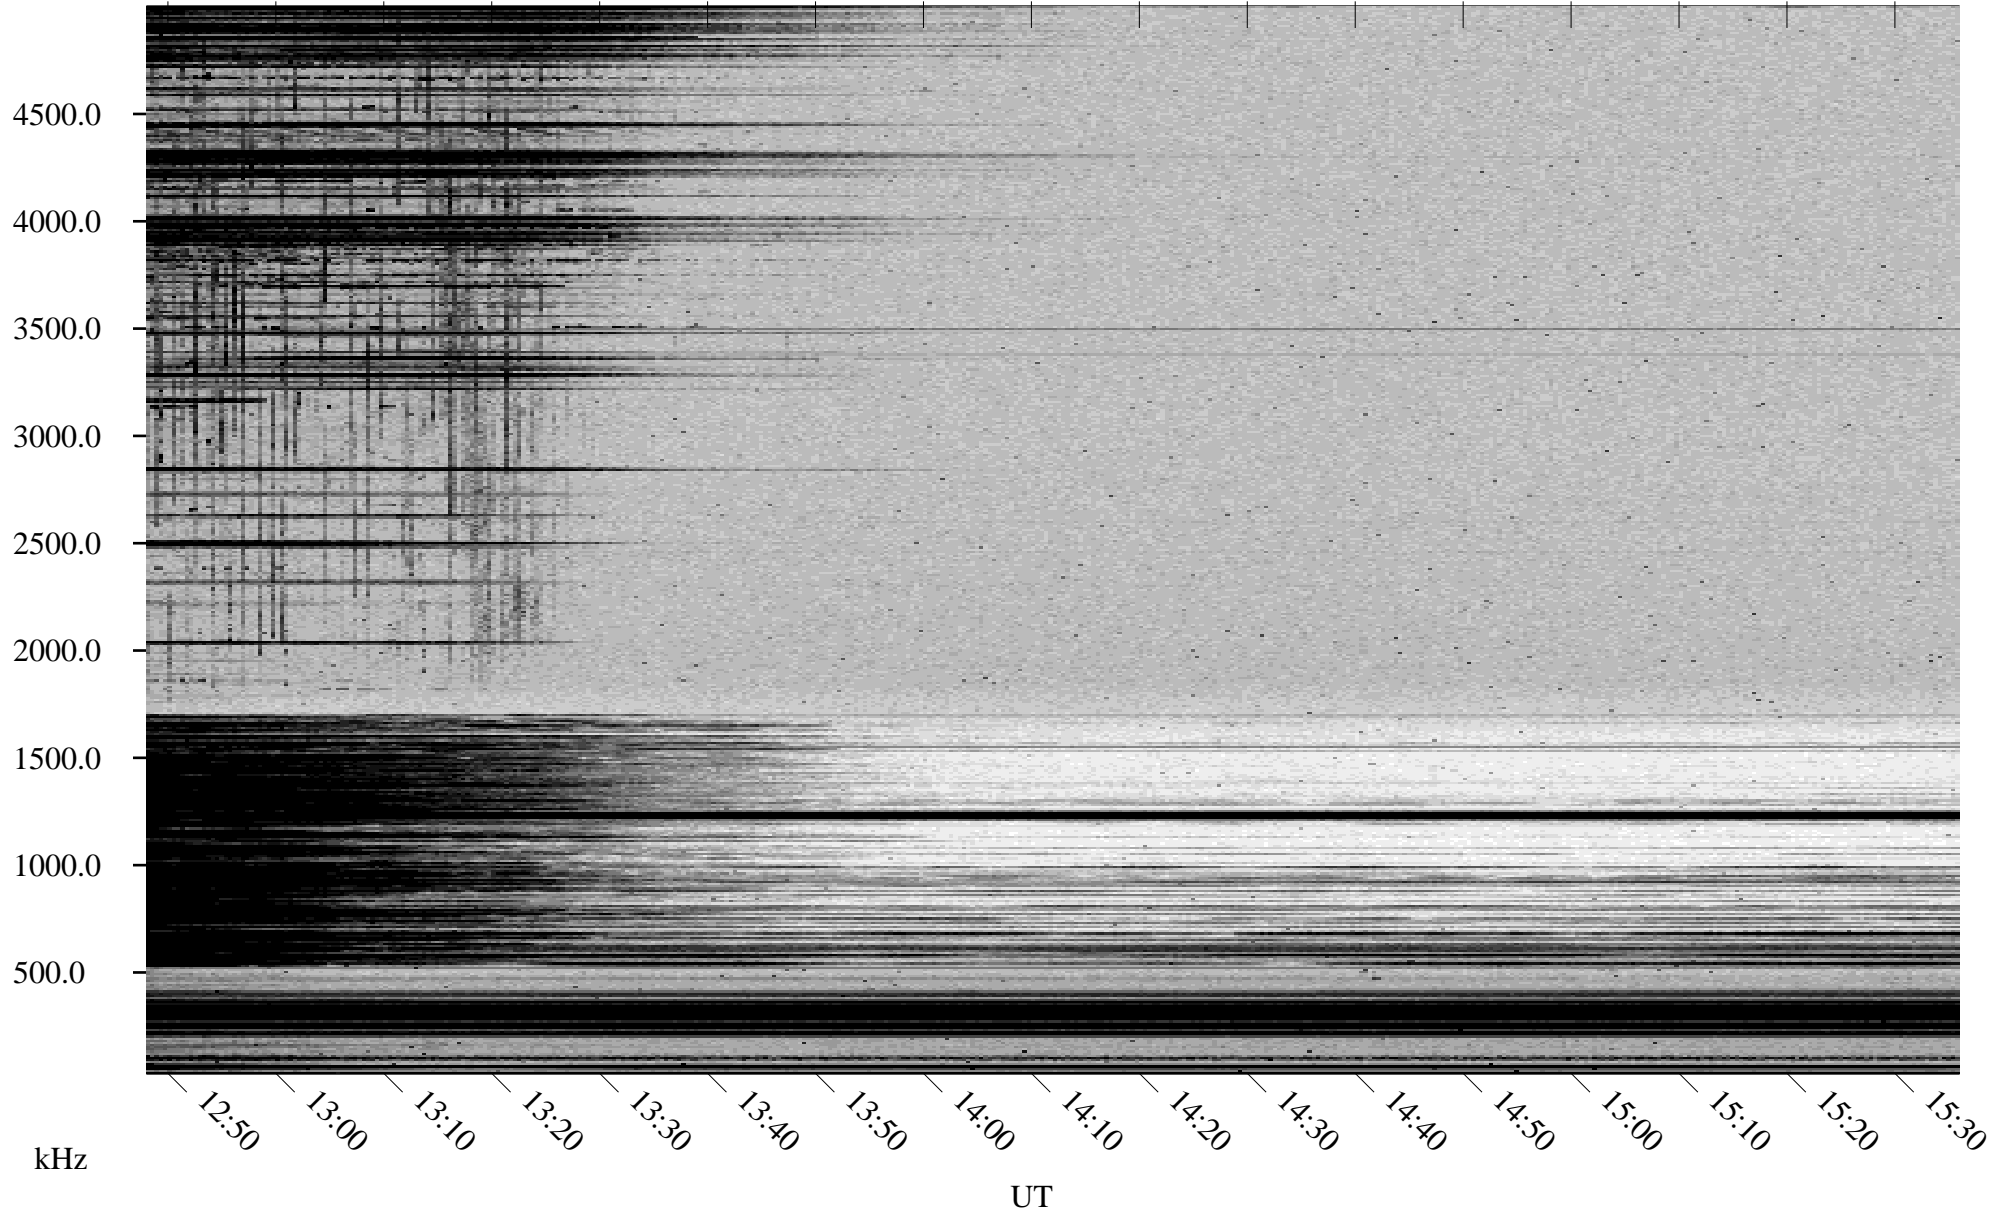

# 02/22/2002 Churchill, Manitoba

Linear Scale    Black = 161    White = 15

ch02052l.r00m max\_12

Page 5

# 02/22/2002 Churchill, Manitoba

Linear Scale    Black = 161    White = 15

ch02052l.r00m max\_12

Page 6

# 02/22/2002 Churchill, Manitoba

Linear Scale    Black = 161    White = 15

ch02052l.r00m max\_12

Page 7

02/22/2002 Churchill, Manitoba

Linear Scale Black = 161 White = 15

ch02052l.r00m max\_12

Page 8