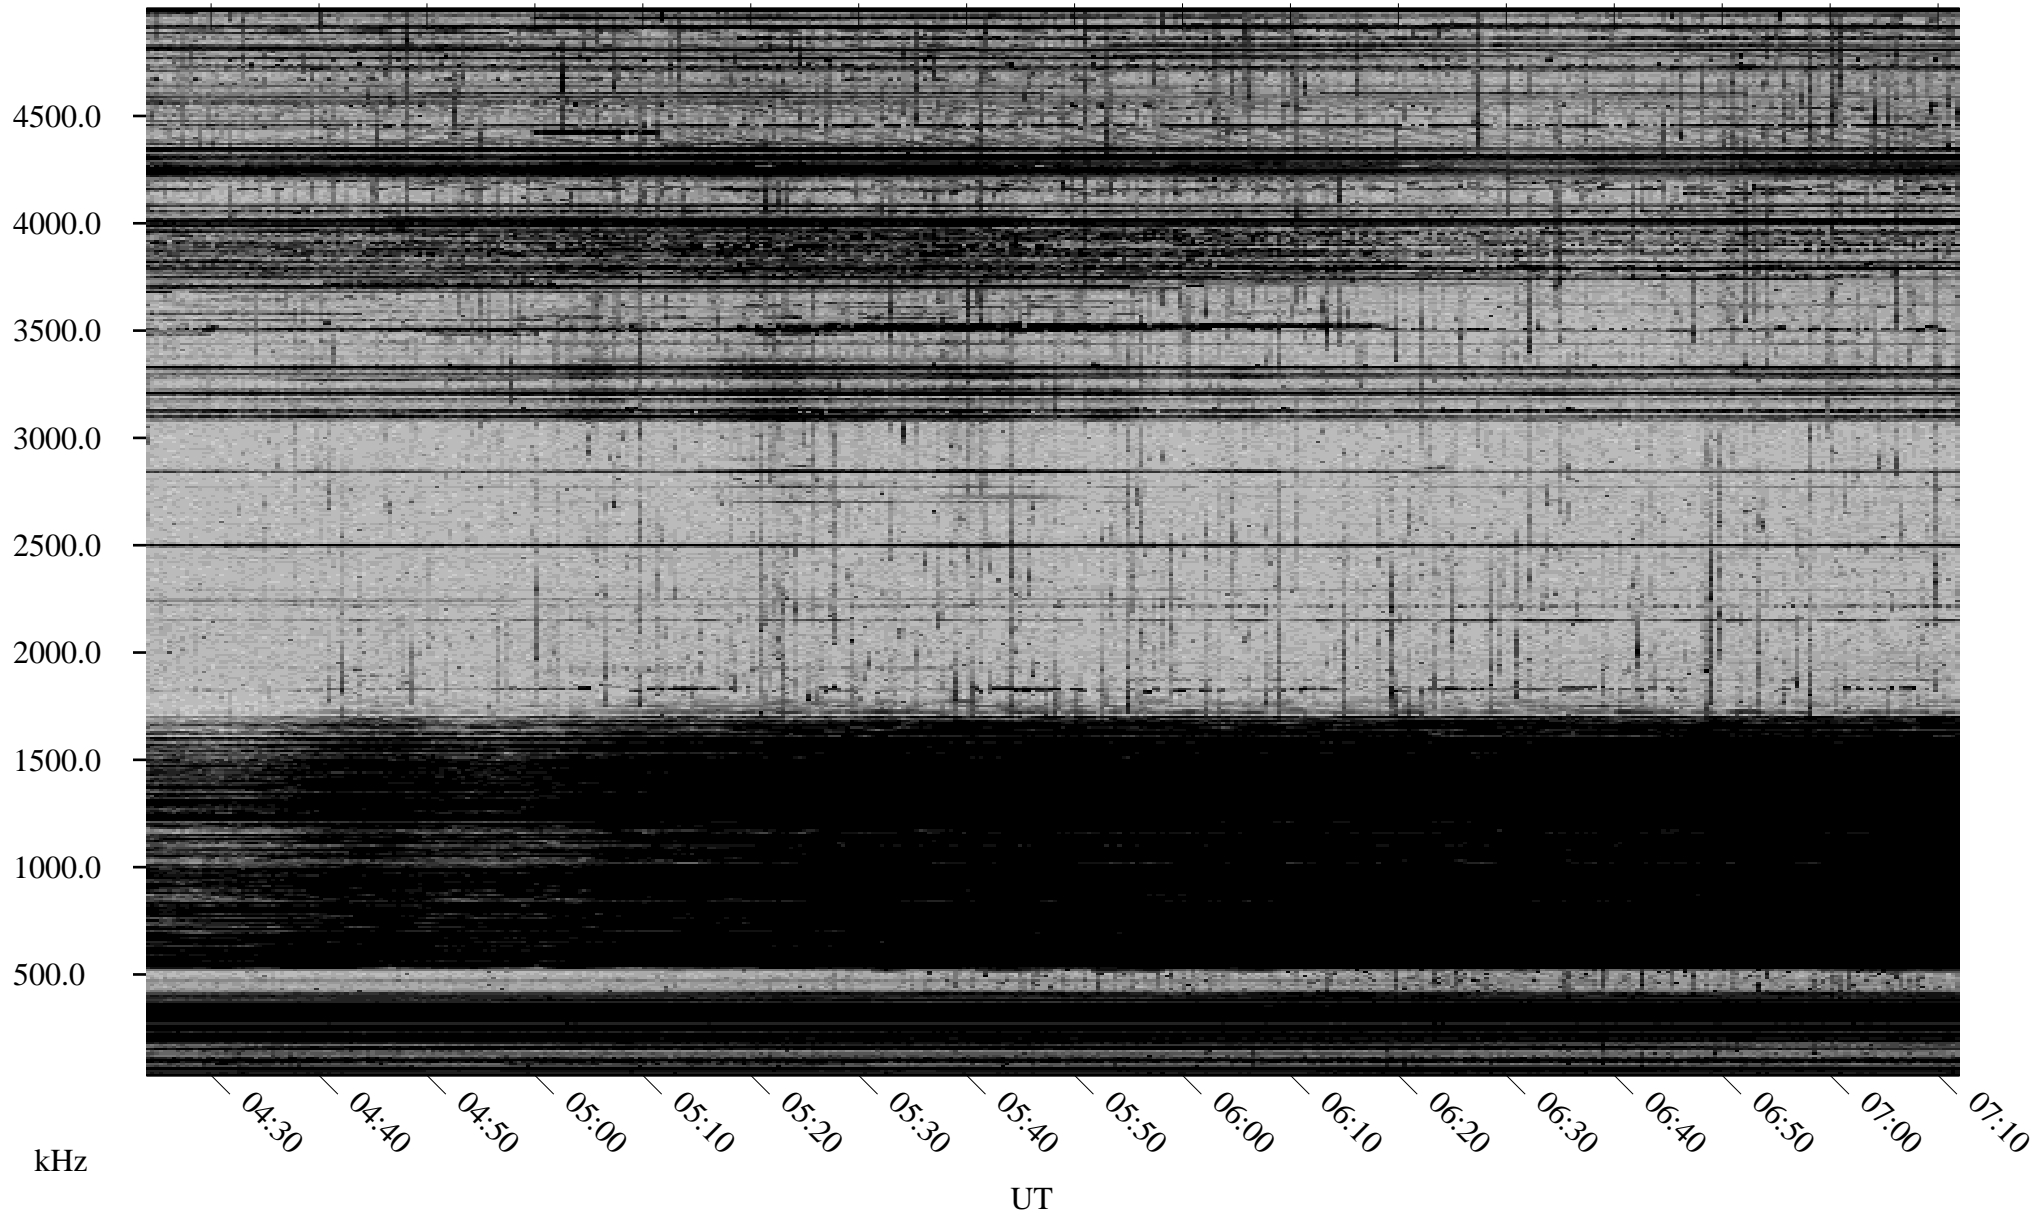

# 02/21/2002 Churchill, Manitoba

Linear Scale    Black = 161    White = 15

ch02052l.r00m max\_12

Page 1

# 02/21/2002 Churchill, Manitoba

Linear Scale    Black = 161    White = 15

ch02052l.r00m max\_12

Page 2

# 02/22/2002 Churchill, Manitoba

Linear Scale    Black = 161    White = 15

ch02052l.r00m max\_12

Page 3

# 02/22/2002 Churchill, Manitoba

Linear Scale    Black = 161    White = 15

ch02052l.r00m max\_12

Page 4