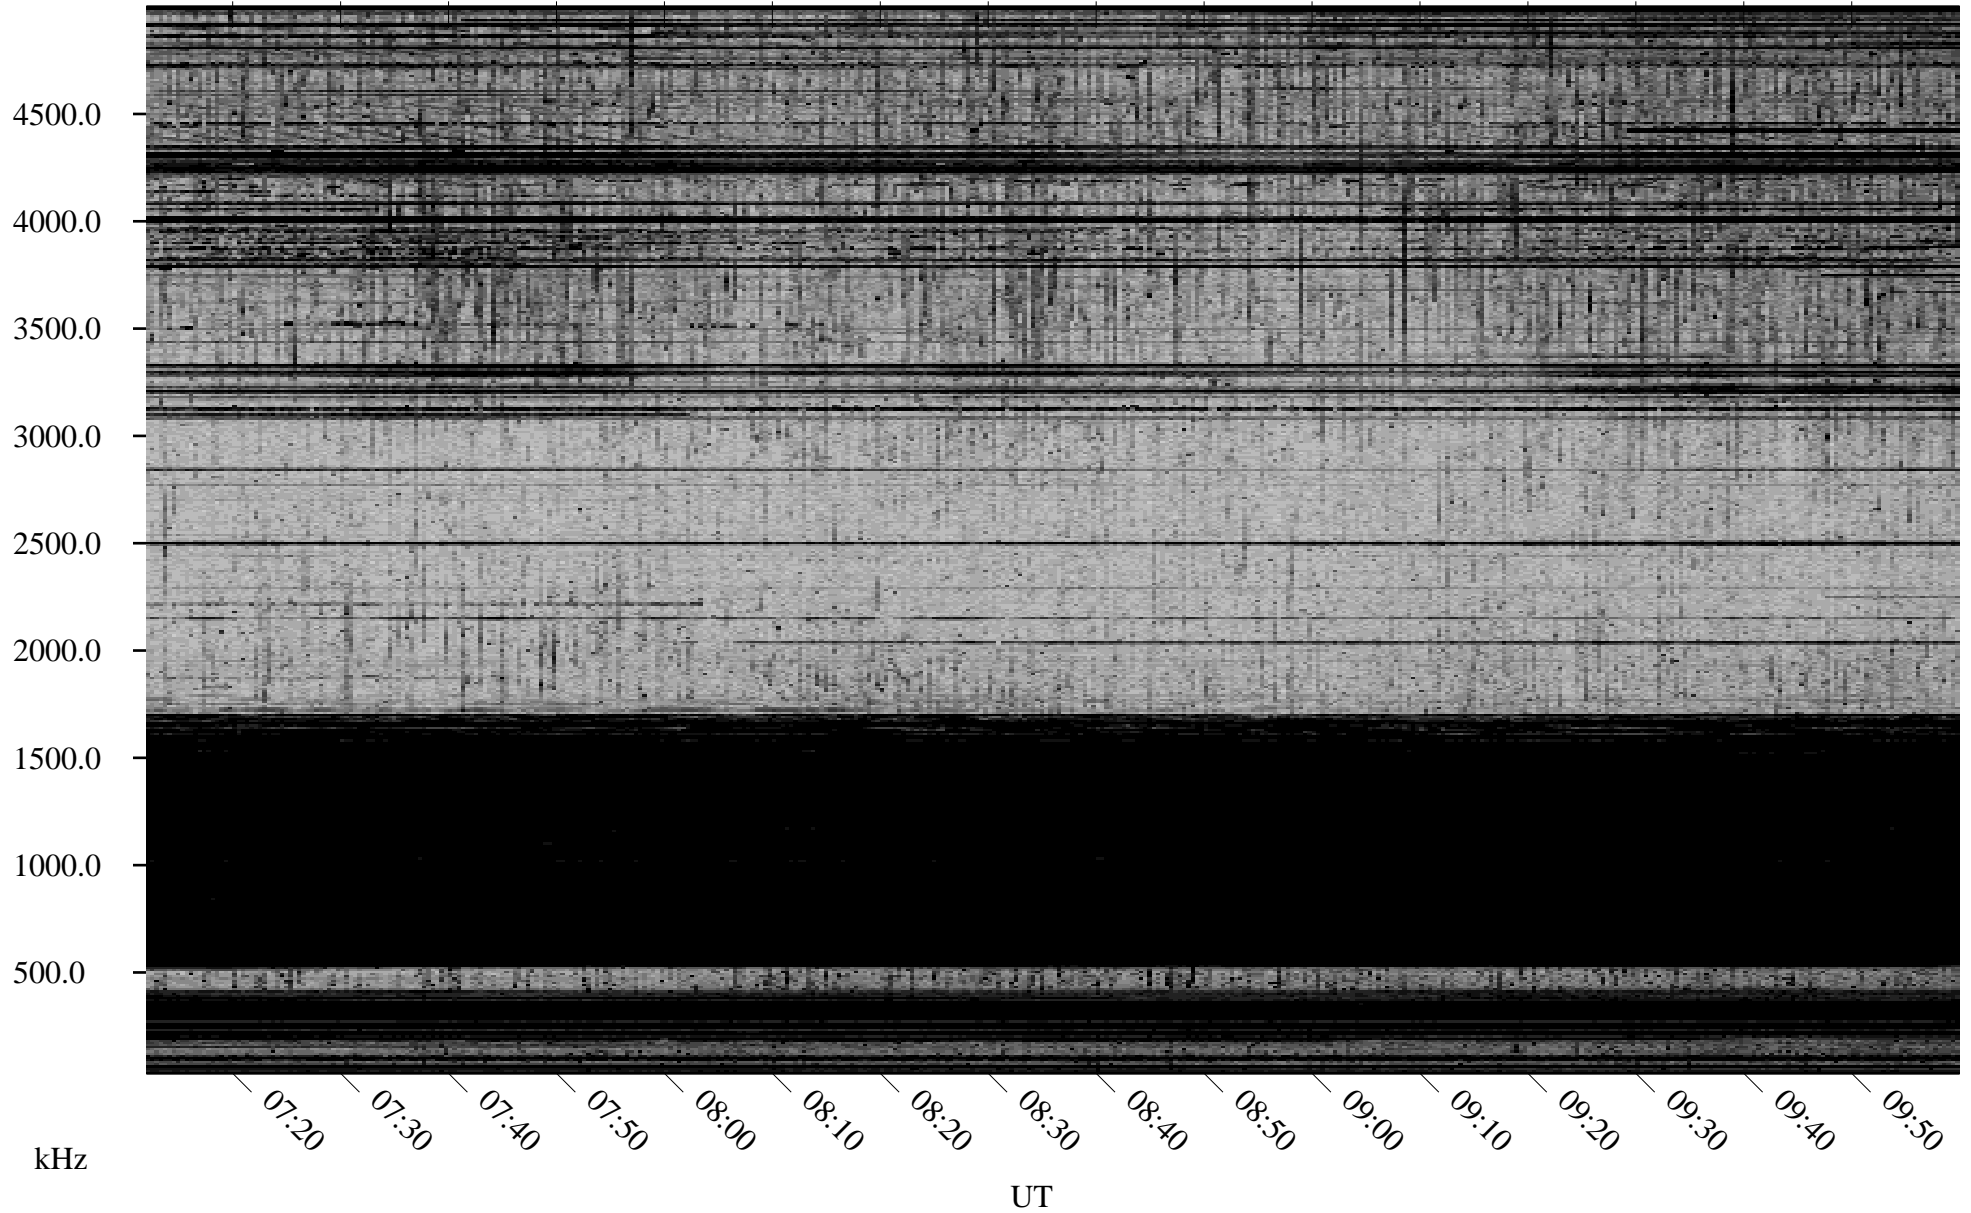

# 02/22/2002 Churchill, Manitoba

Linear Scale    Black = 161    White = 15

ch02052l.r00m max\_12

Page 3

# 02/22/2002 Churchill, Manitoba

Linear Scale    Black = 161    White = 15

ch02052l.r00m max\_12

Page 4

# 02/22/2002 Churchill, Manitoba

Linear Scale    Black = 161    White = 15

ch02052l.r00m max\_12

Page 5

# 02/22/2002 Churchill, Manitoba

Linear Scale    Black = 161    White = 15

ch02052l.r00m max\_12

Page 6