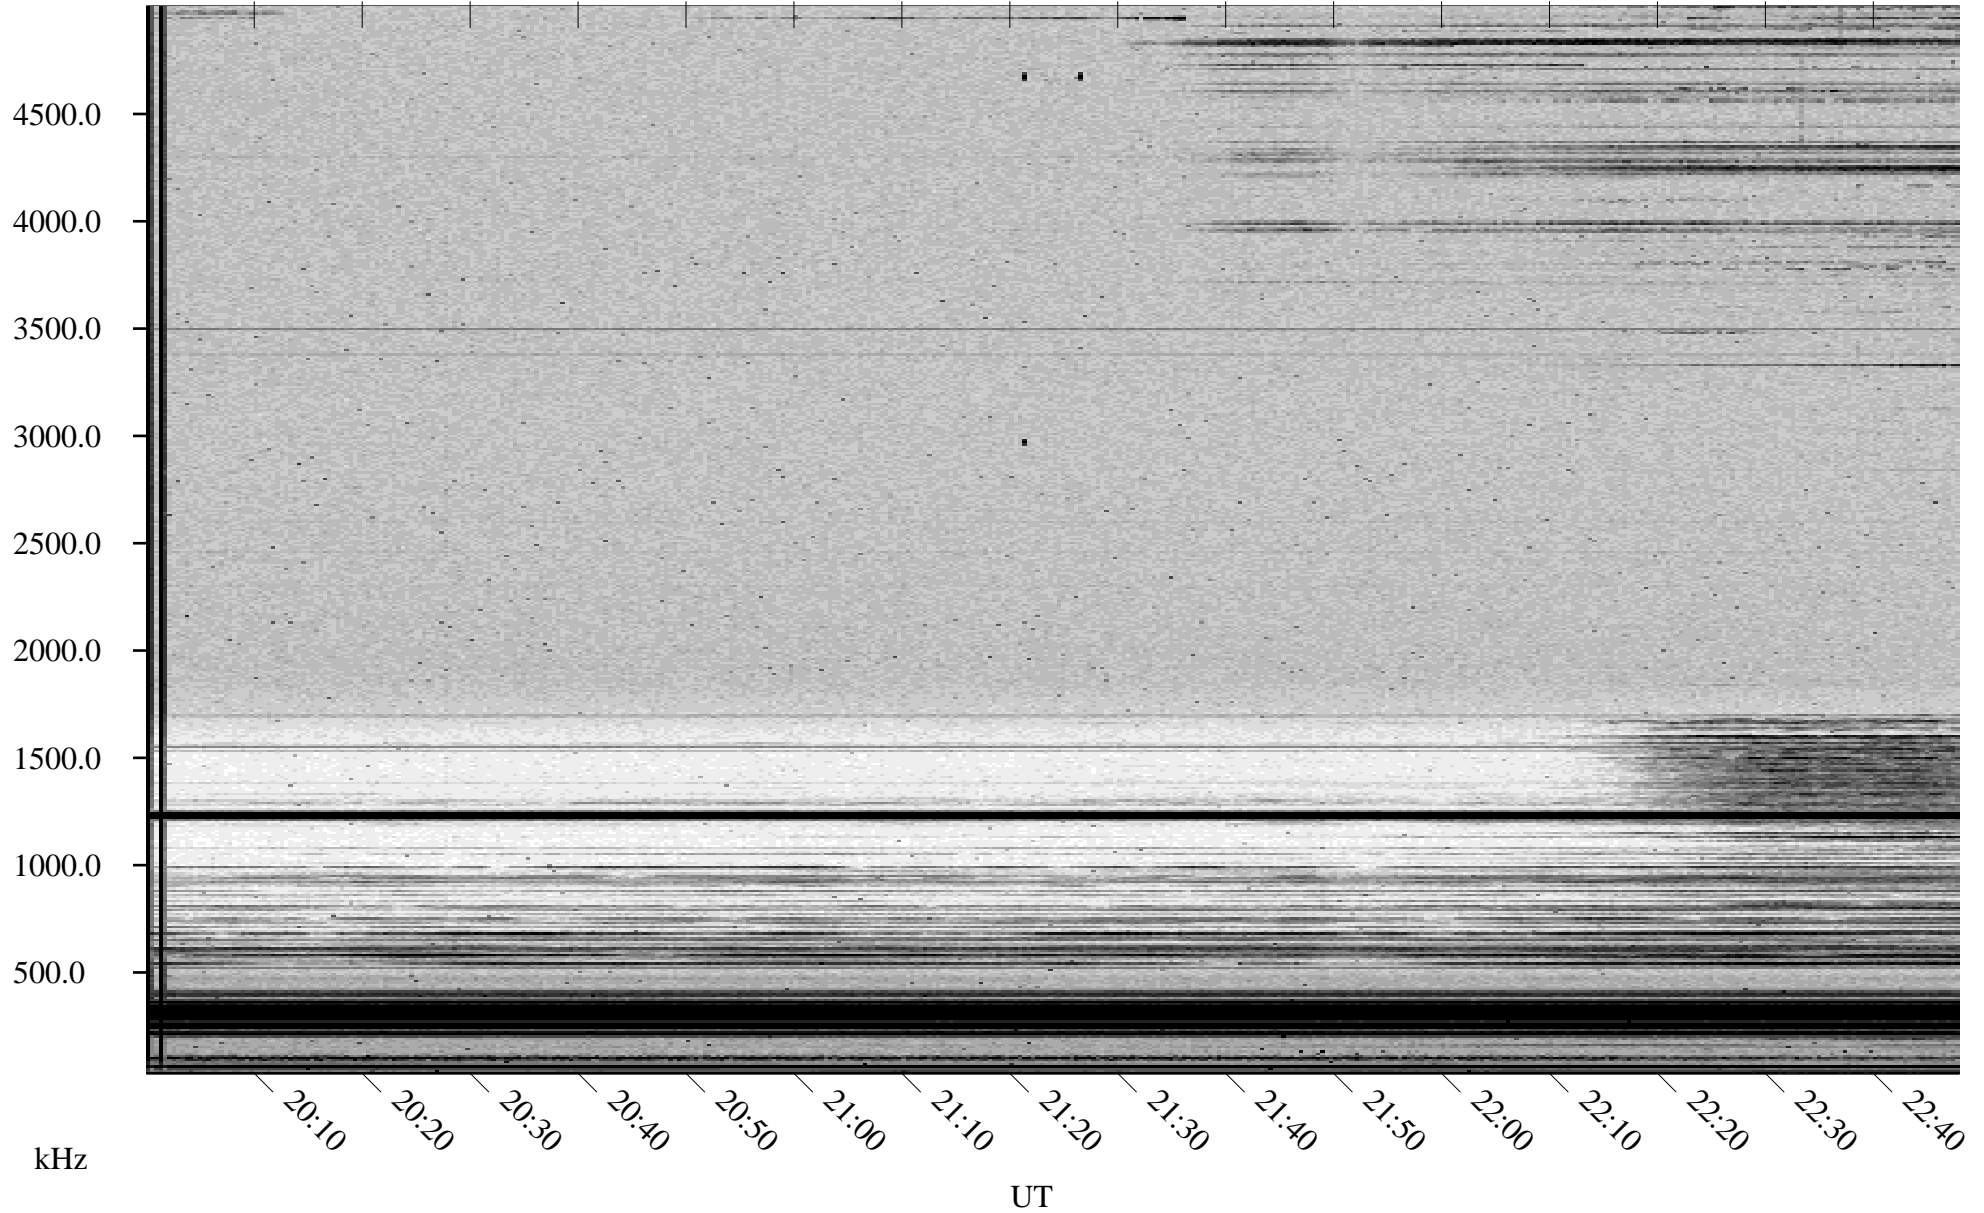

# 02/22/2002 Churchill, Manitoba

Linear Scale    Black = 161    White = 15

ch02053l.r00m max\_12

Page 1

# 02/22/2002 Churchill, Manitoba

Linear Scale    Black = 161    White = 15

ch02053l.r00m max\_12

Page 2

# 02/23/2002 Churchill, Manitoba

Linear Scale    Black = 161    White = 15

ch02053l.r00m max\_12

Page 3

# 02/23/2002 Churchill, Manitoba

Linear Scale    Black = 161    White = 15

ch020531.r00m max\_12

Page 4