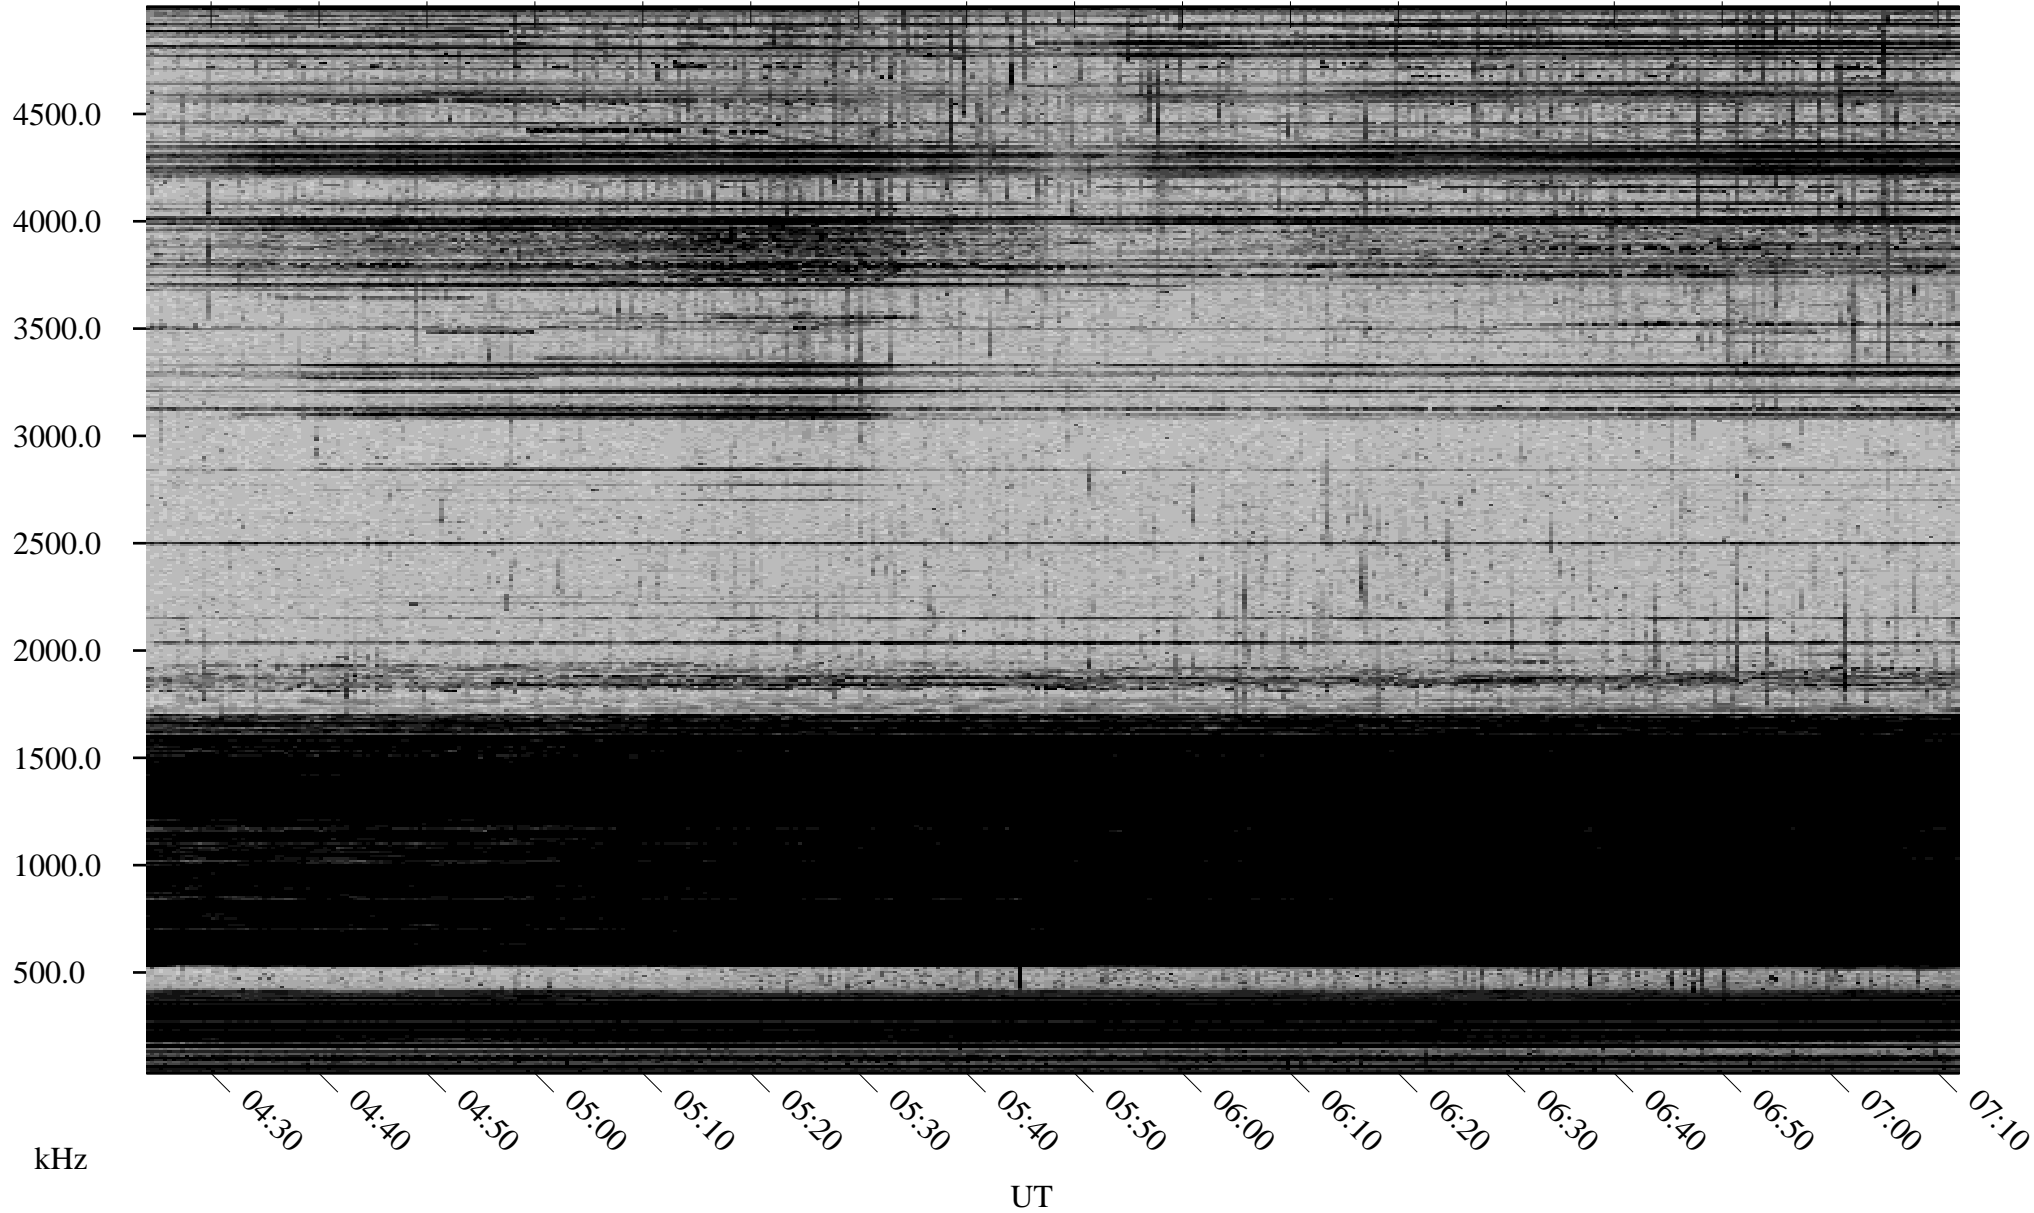

# 02/22/2002 Churchill, Manitoba

Linear Scale    Black = 161    White = 15

ch02053l.r00m max\_12

Page 1

# 02/22/2002 Churchill, Manitoba

Linear Scale    Black = 161    White = 15

ch02053l.r00m max\_12

Page 2

# 02/23/2002 Churchill, Manitoba

Linear Scale    Black = 161    White = 15

ch02053l.r00m max\_12

Page 3

# 02/23/2002 Churchill, Manitoba

Linear Scale    Black = 161    White = 15

ch020531.r00m max\_12

Page 4