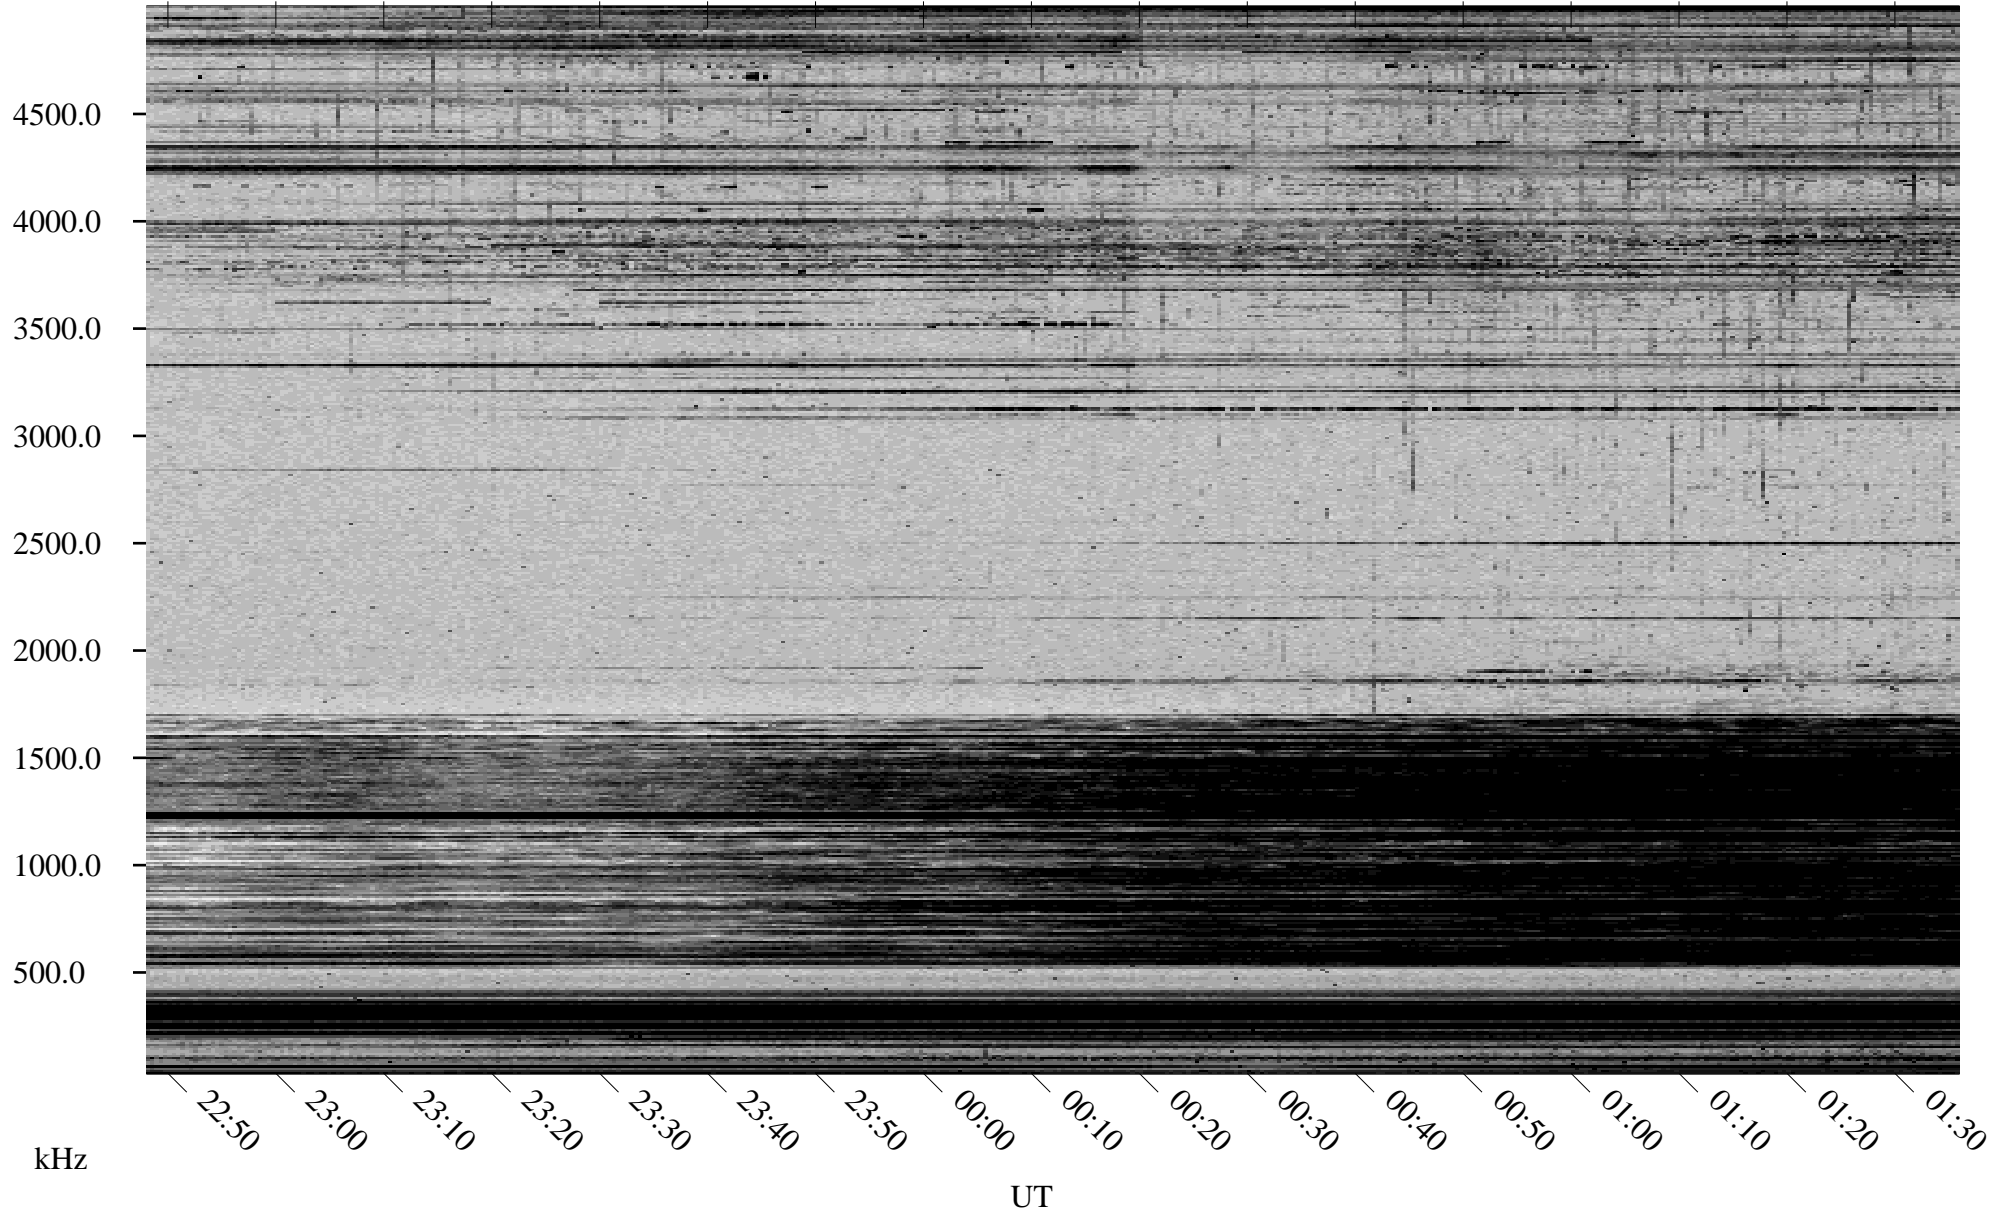

# 02/22/2002 Churchill, Manitoba

Linear Scale    Black = 161    White = 15

ch02053l.r00m max\_12

Page 1

# 02/22/2002 Churchill, Manitoba

Linear Scale    Black = 161    White = 15

ch02053l.r00m max\_12

Page 2

# 02/23/2002 Churchill, Manitoba

Linear Scale    Black = 161    White = 15

ch02053l.r00m max\_12

Page 3

# 02/23/2002 Churchill, Manitoba

Linear Scale    Black = 161    White = 15

ch020531.r00m max\_12

Page 4