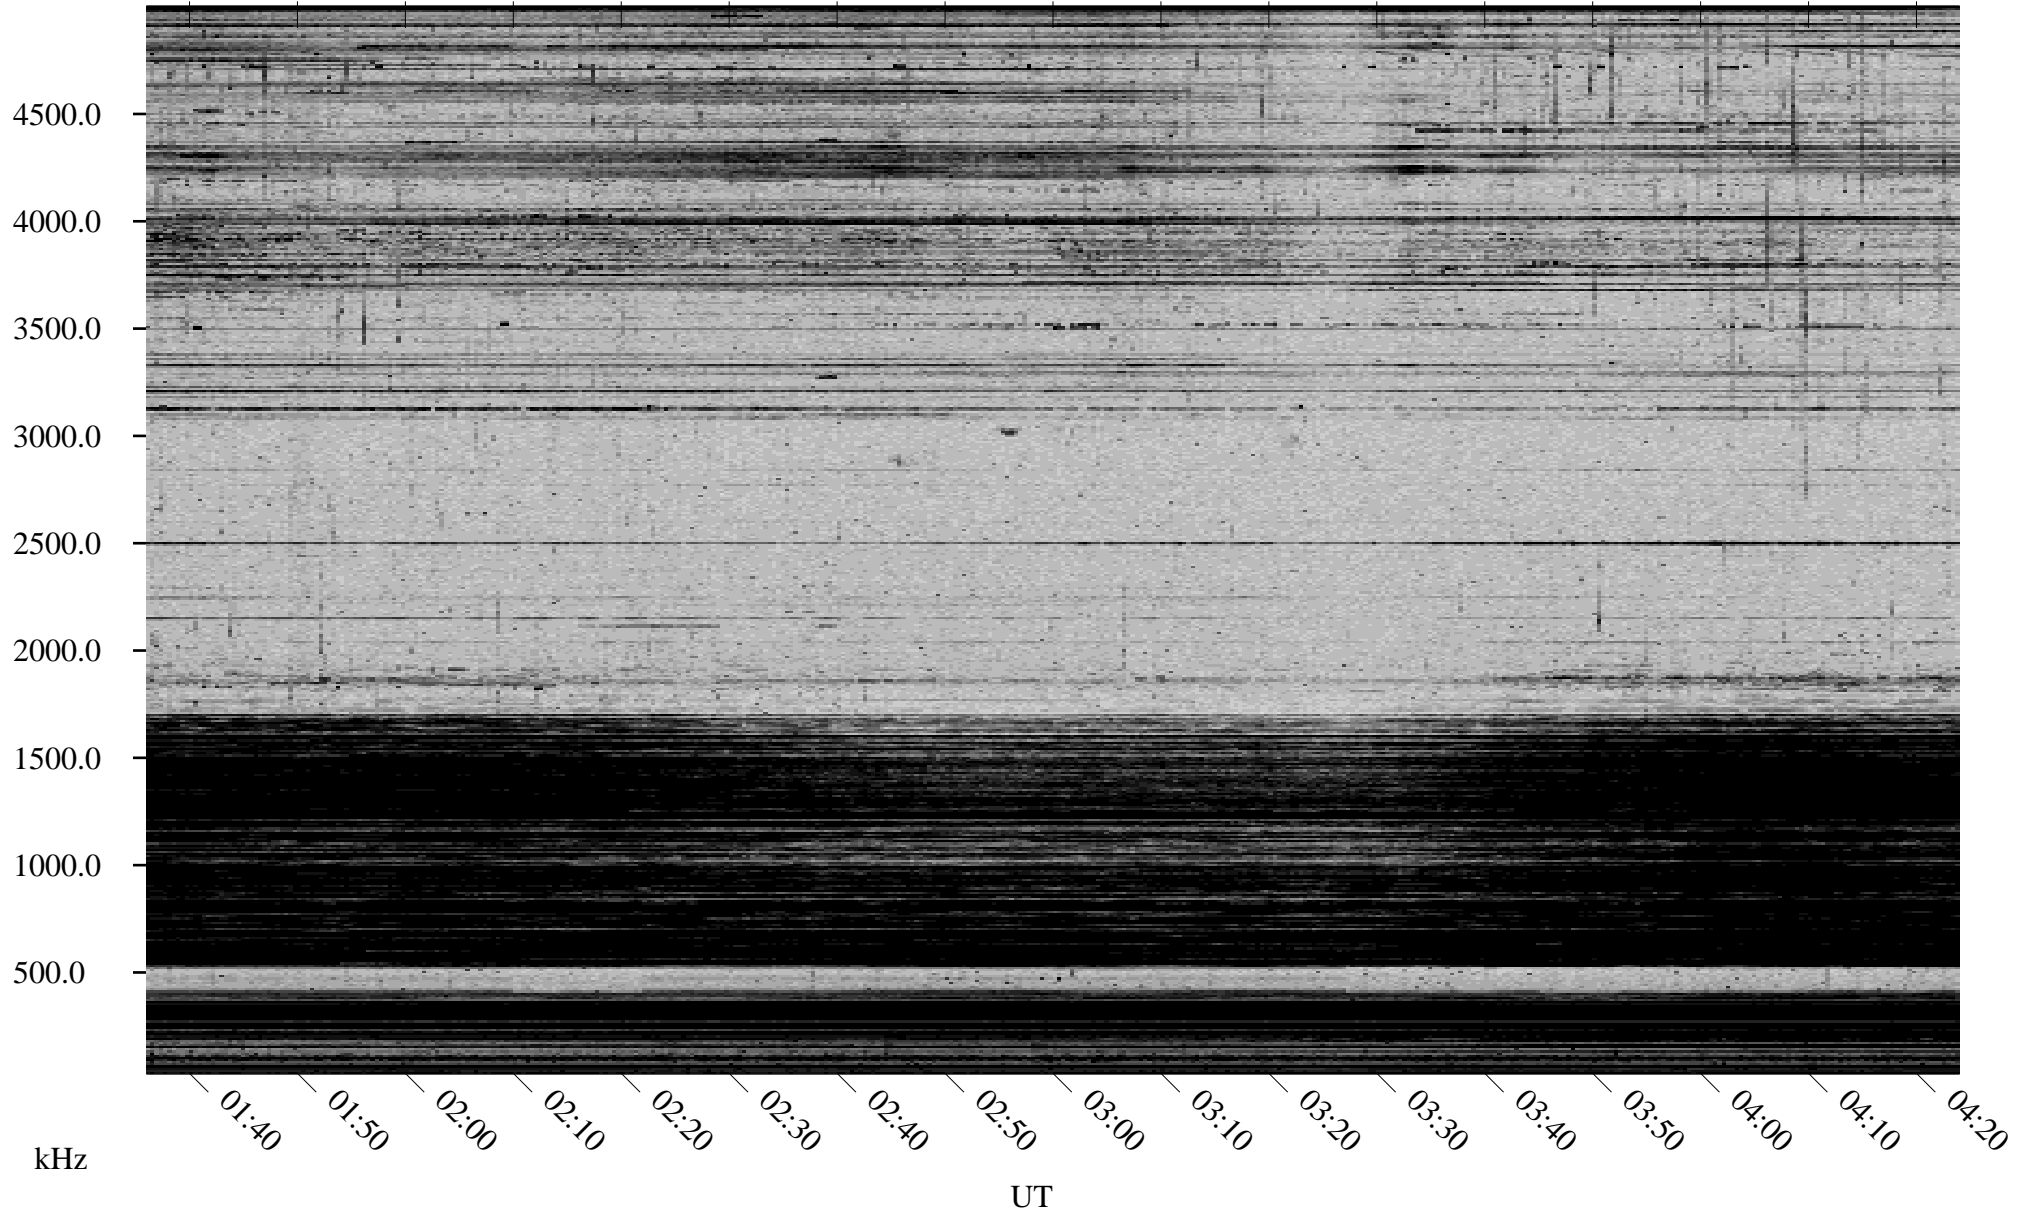

# 02/22/2002 Churchill, Manitoba

Linear Scale    Black = 161    White = 15

ch02053l.r00m max\_12

Page 1

# 02/22/2002 Churchill, Manitoba

Linear Scale    Black = 161    White = 15

ch02053l.r00m max\_12

Page 2

# 02/23/2002 Churchill, Manitoba

Linear Scale    Black = 161    White = 15

ch02053l.r00m max\_12

Page 3

# 02/23/2002 Churchill, Manitoba

Linear Scale    Black = 161    White = 15

ch020531.r00m max\_12

Page 4