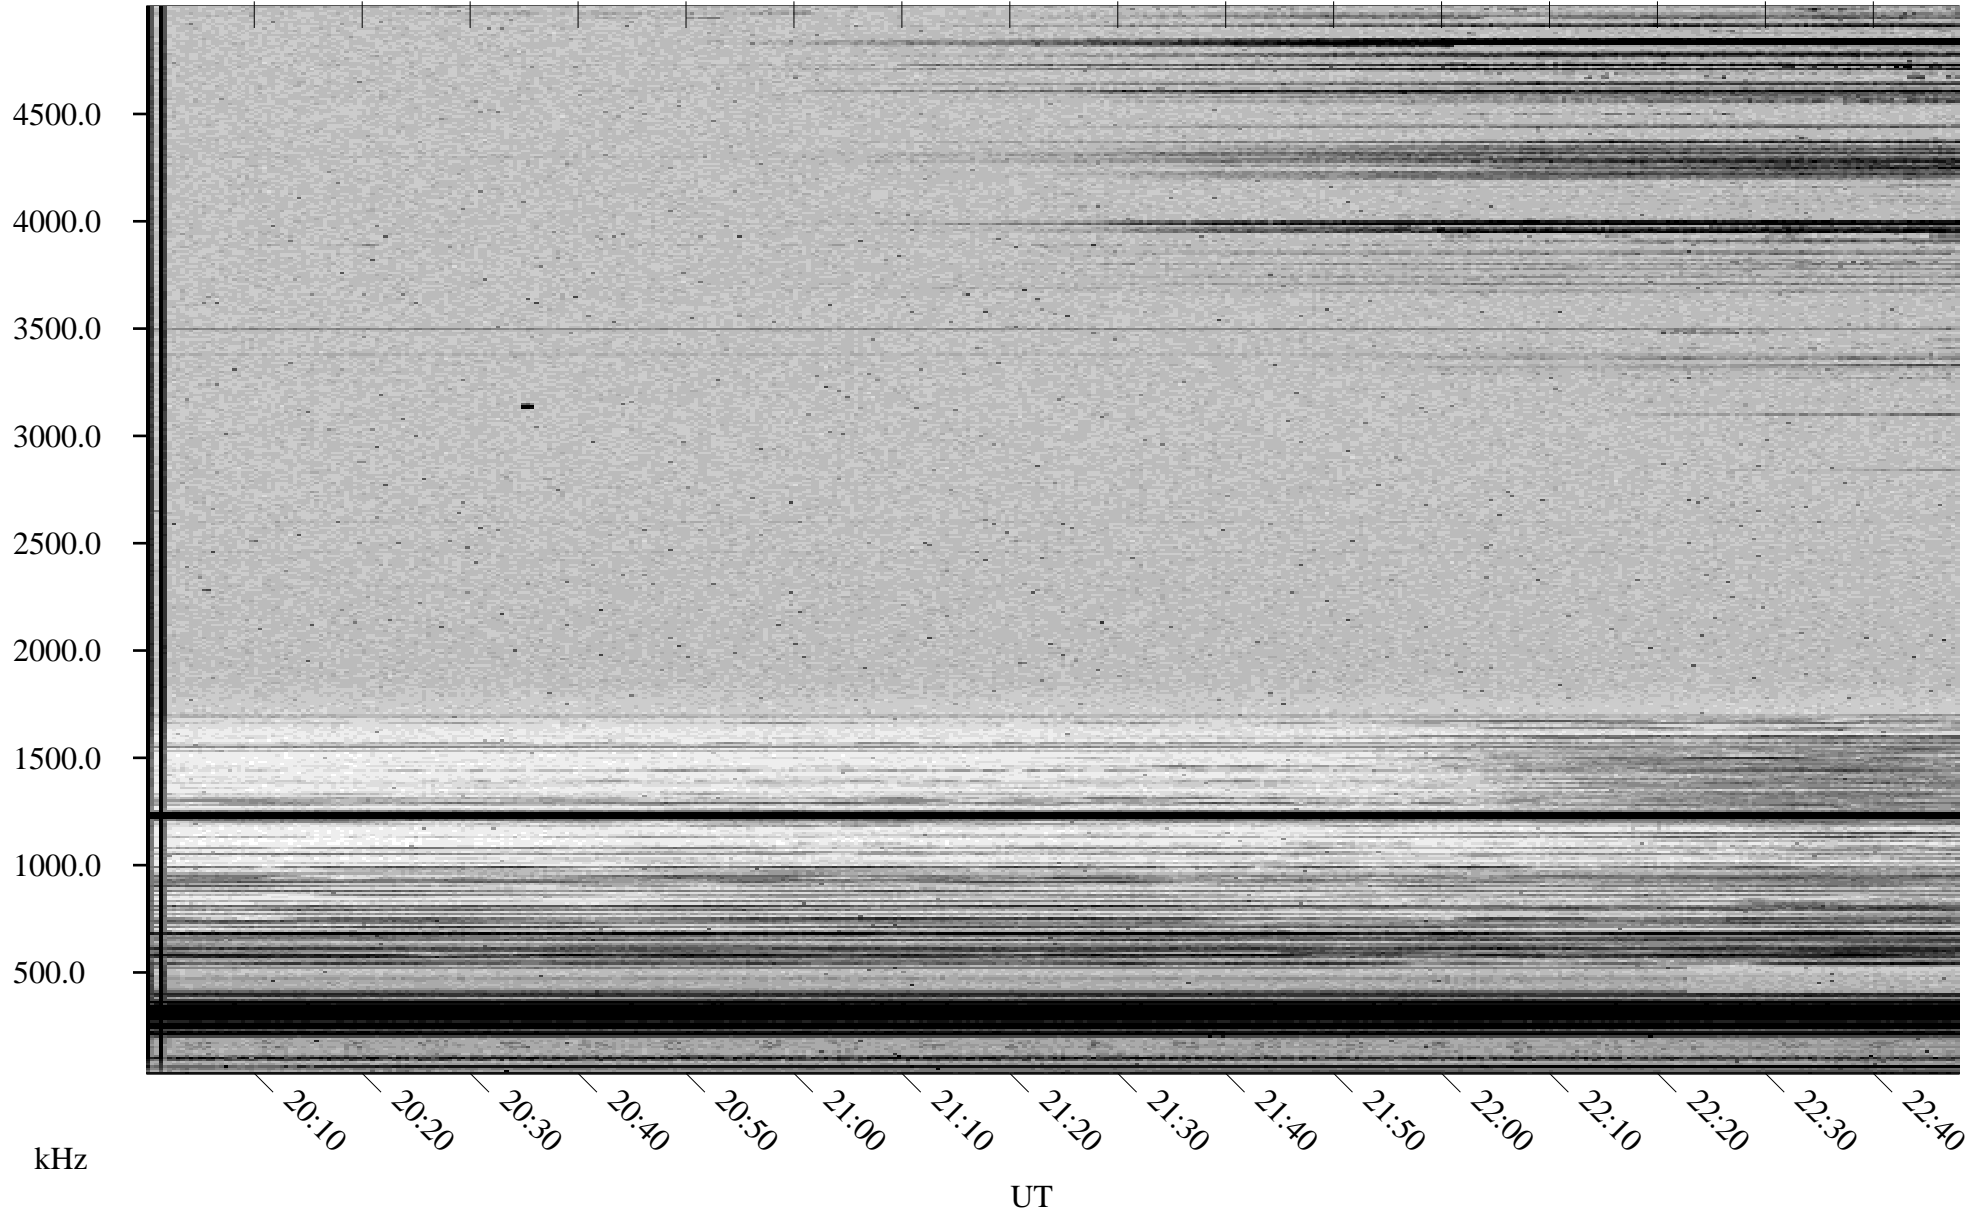

# 02/23/2002 Churchill, Manitoba

Linear Scale    Black = 161    White = 15

ch02054l.r00m max\_12

Page 1

# 02/23/2002 Churchill, Manitoba

Linear Scale    Black = 161    White = 15

ch02054l.r00m max\_12

Page 2

# 02/24/2002 Churchill, Manitoba

Linear Scale    Black = 161    White = 15

ch02054l.r00m max\_12

Page 3

# 02/24/2002 Churchill, Manitoba

Linear Scale    Black = 161    White = 15

ch02054l.r00m max\_12

Page 4