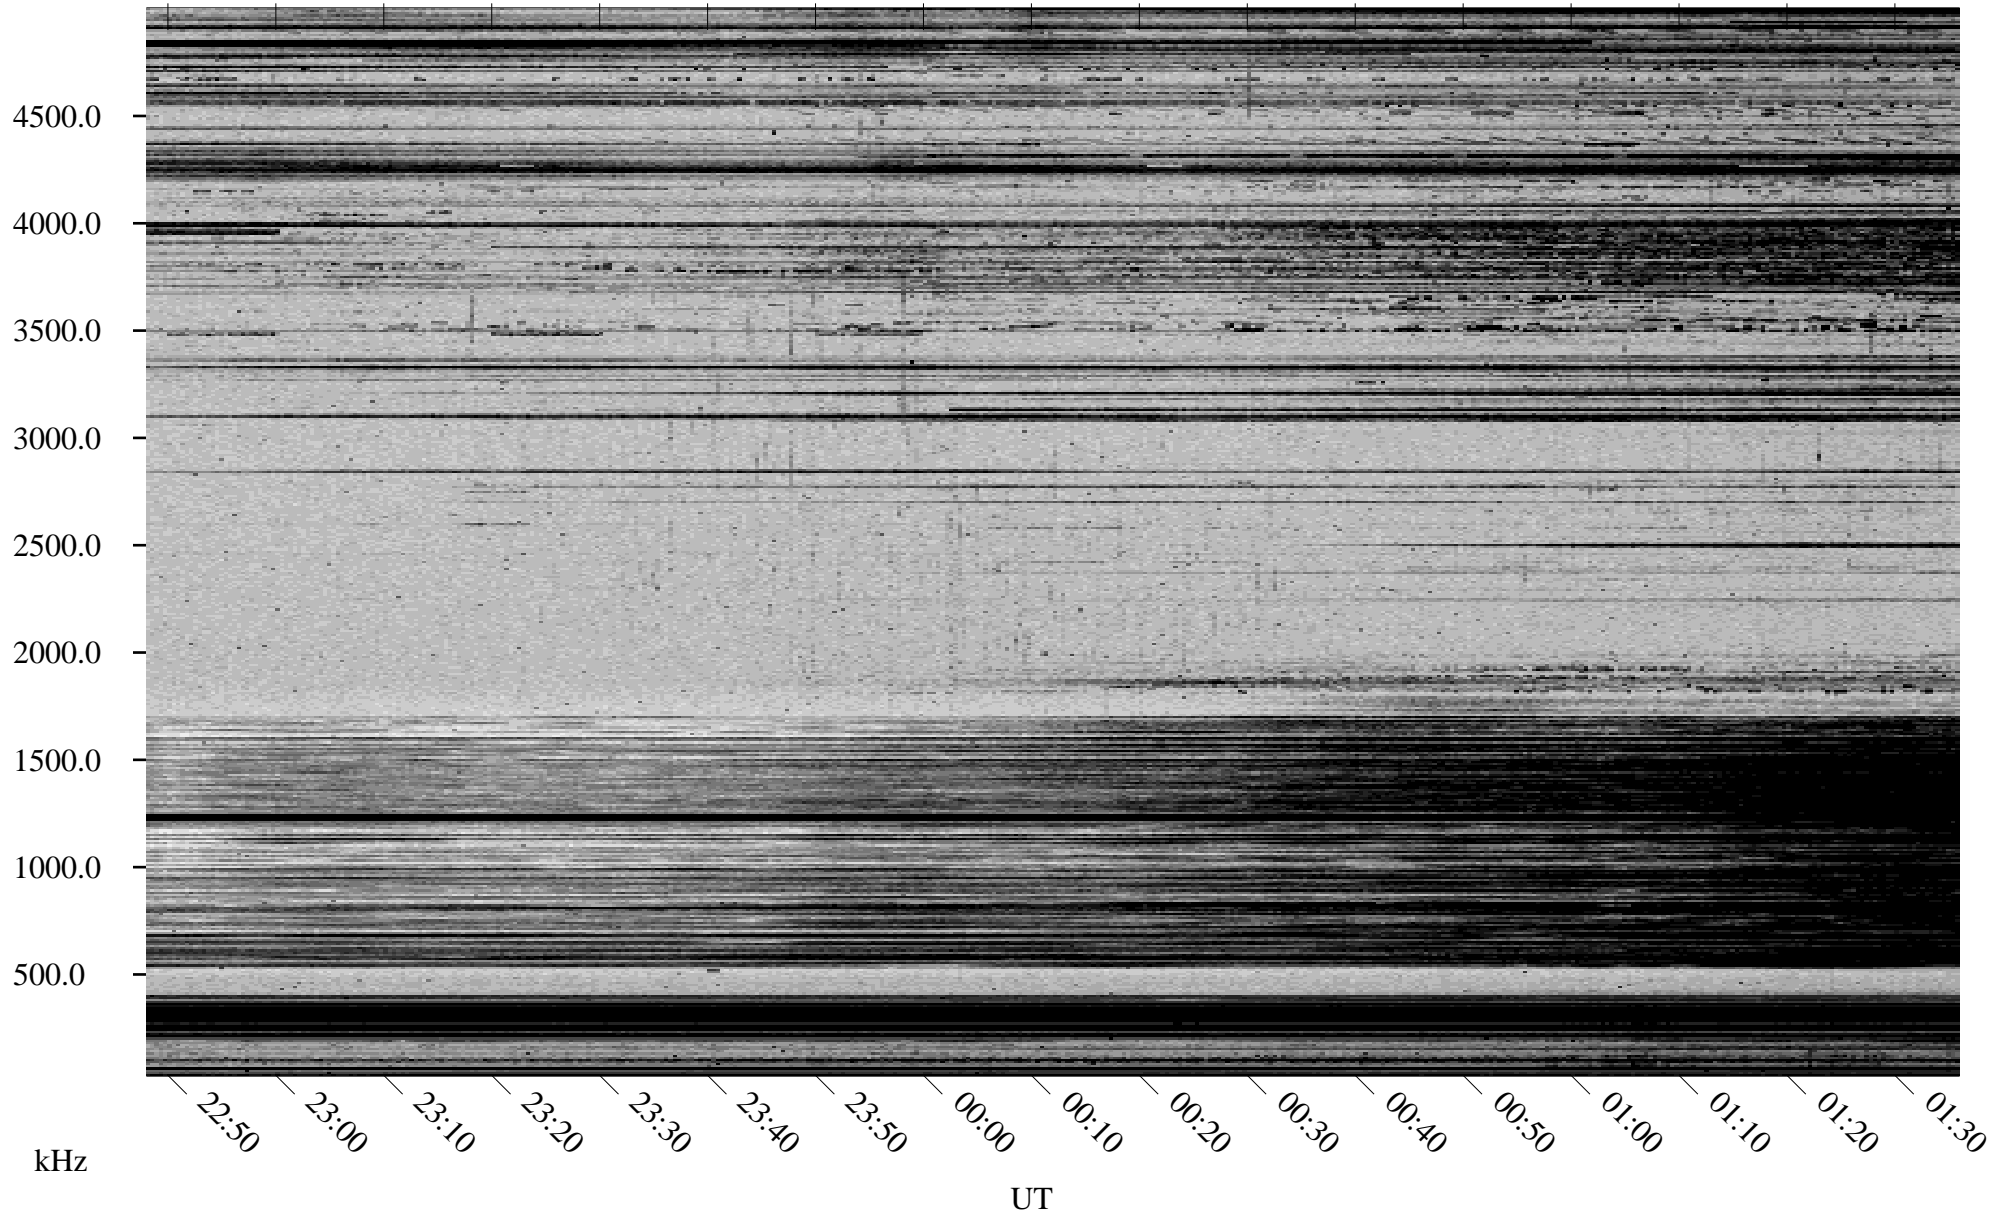

# 02/23/2002 Churchill, Manitoba

Linear Scale    Black = 161    White = 15

ch02054l.r00m max\_12

Page 1

# 02/23/2002 Churchill, Manitoba

Linear Scale    Black = 161    White = 15

ch02054l.r00m max\_12

Page 2

# 02/24/2002 Churchill, Manitoba

Linear Scale    Black = 161    White = 15

ch02054l.r00m max\_12

Page 3

# 02/24/2002 Churchill, Manitoba

Linear Scale    Black = 161    White = 15

ch02054l.r00m max\_12

Page 4