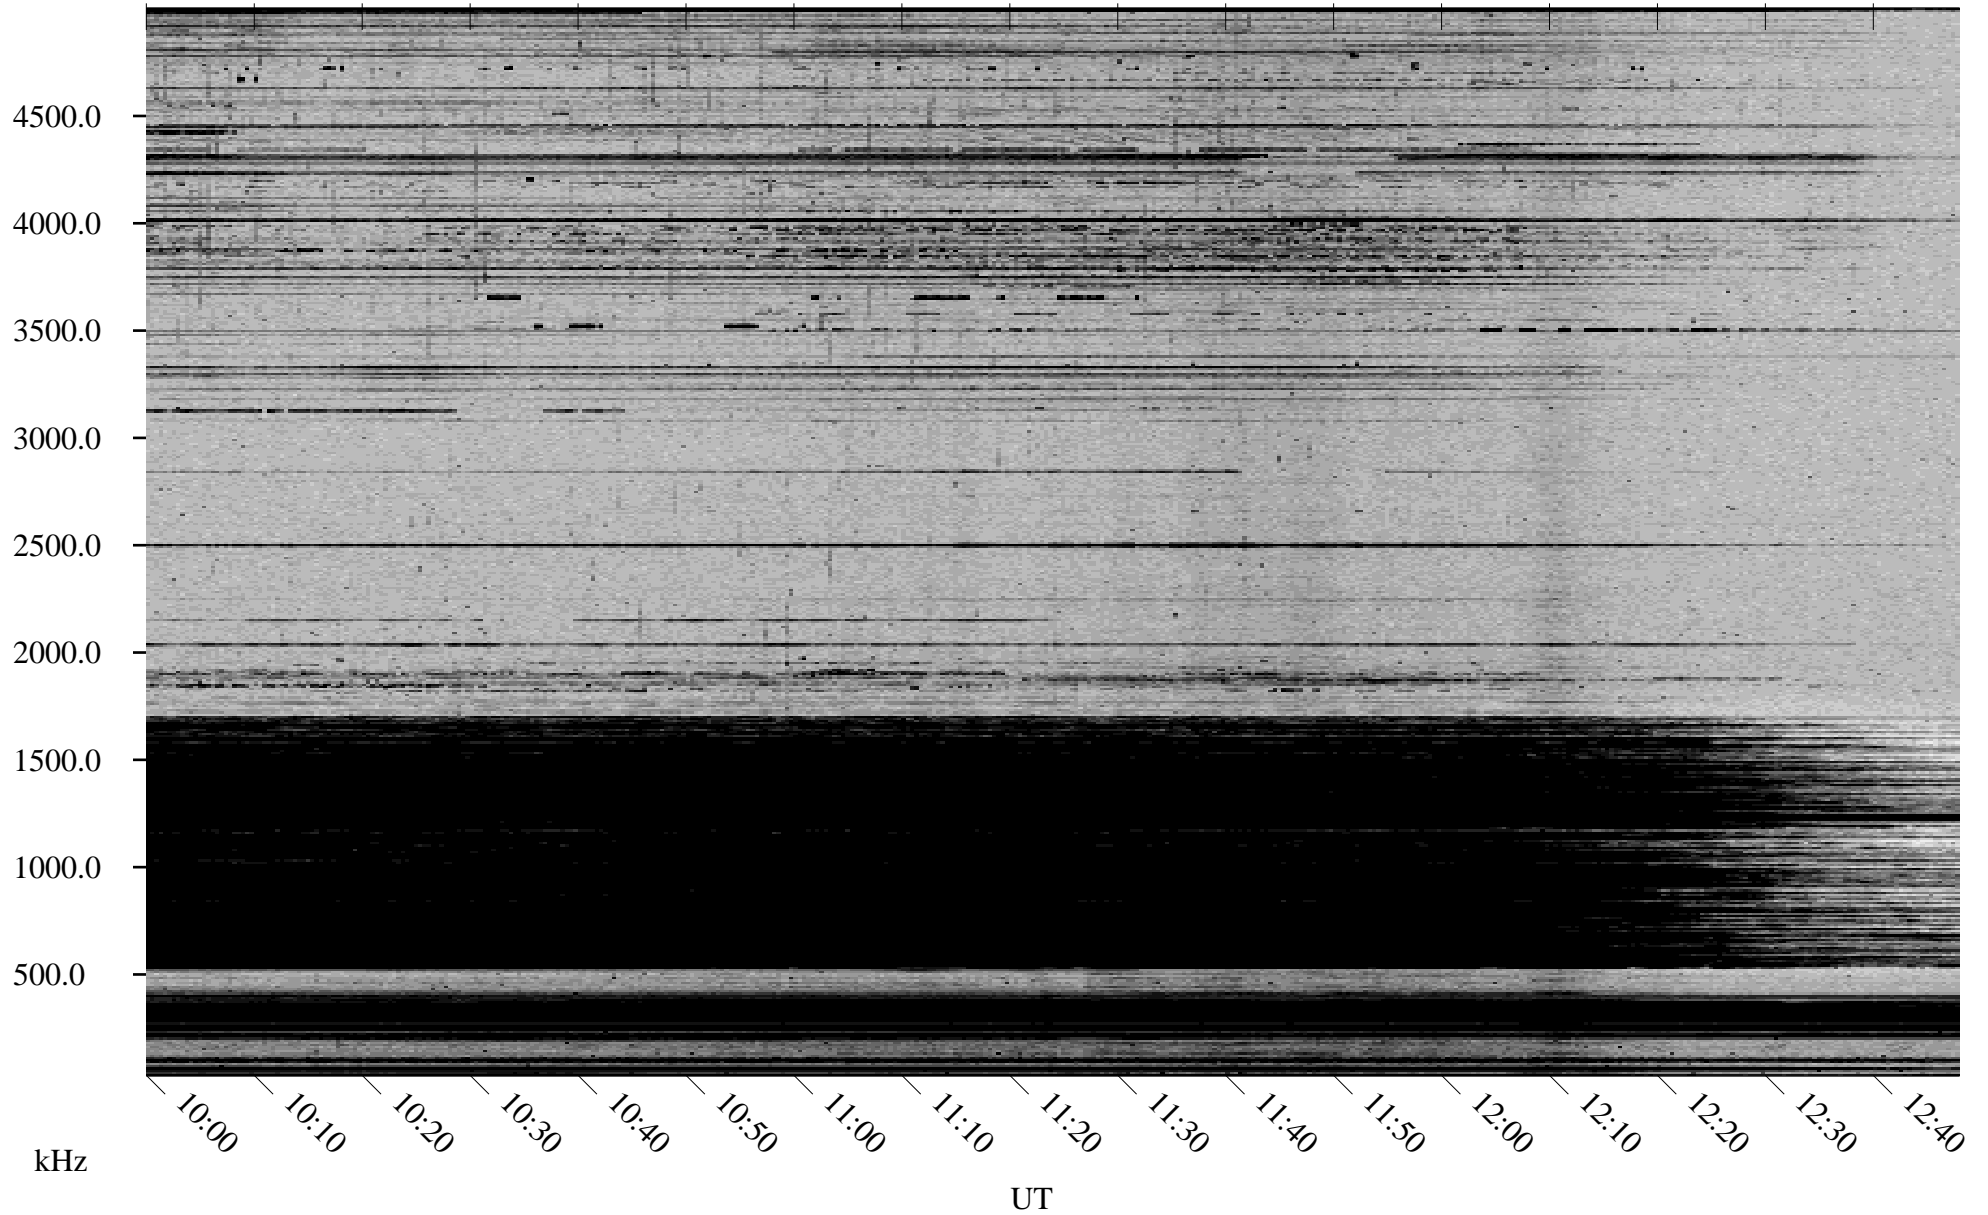

# 02/24/2002 Churchill, Manitoba

Linear Scale    Black = 161    White = 15

ch02054l.r00m max\_12

Page 4

# 02/24/2002 Churchill, Manitoba

Linear Scale    Black = 161    White = 15

ch02054l.r00m max\_12

Page 5

# 02/24/2002 Churchill, Manitoba

Linear Scale    Black = 161    White = 15

ch02054l.r00m max\_12

Page 6

# 02/24/2002 Churchill, Manitoba

Linear Scale    Black = 161    White = 15

ch02054l.r00m max\_12

Page 7

02/24/2002 Churchill, Manitoba

Linear Scale Black = 161 White = 15

ch02054l.r00m max\_12

Page 8