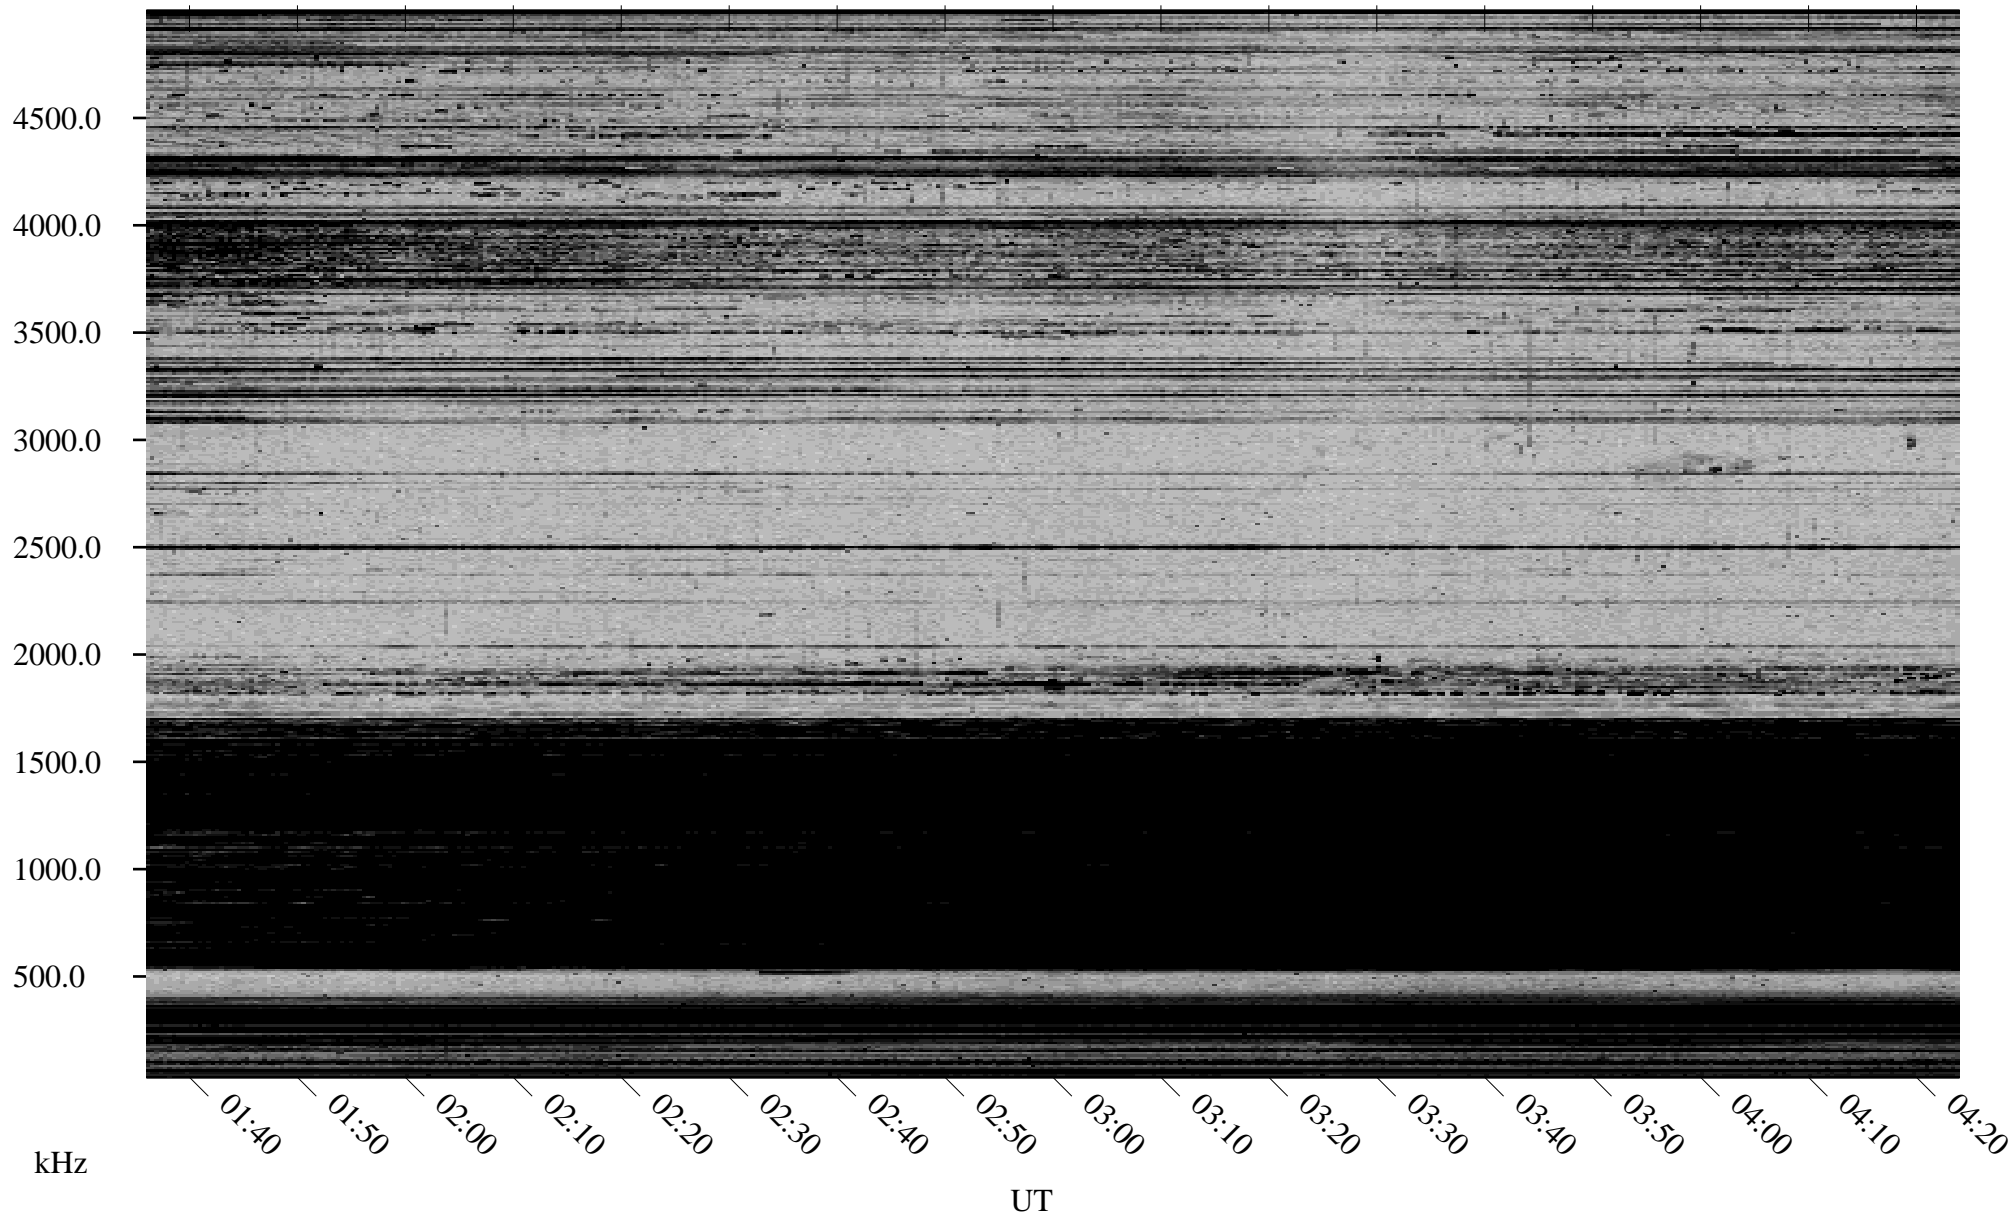

# 02/23/2002 Churchill, Manitoba

Linear Scale    Black = 161    White = 15

ch02054l.r00m max\_12

Page 1

# 02/23/2002 Churchill, Manitoba

Linear Scale    Black = 161    White = 15

ch02054l.r00m max\_12

Page 2

# 02/24/2002 Churchill, Manitoba

Linear Scale    Black = 161    White = 15

ch02054l.r00m max\_12

Page 3

# 02/24/2002 Churchill, Manitoba

Linear Scale    Black = 161    White = 15

ch02054l.r00m max\_12

Page 4