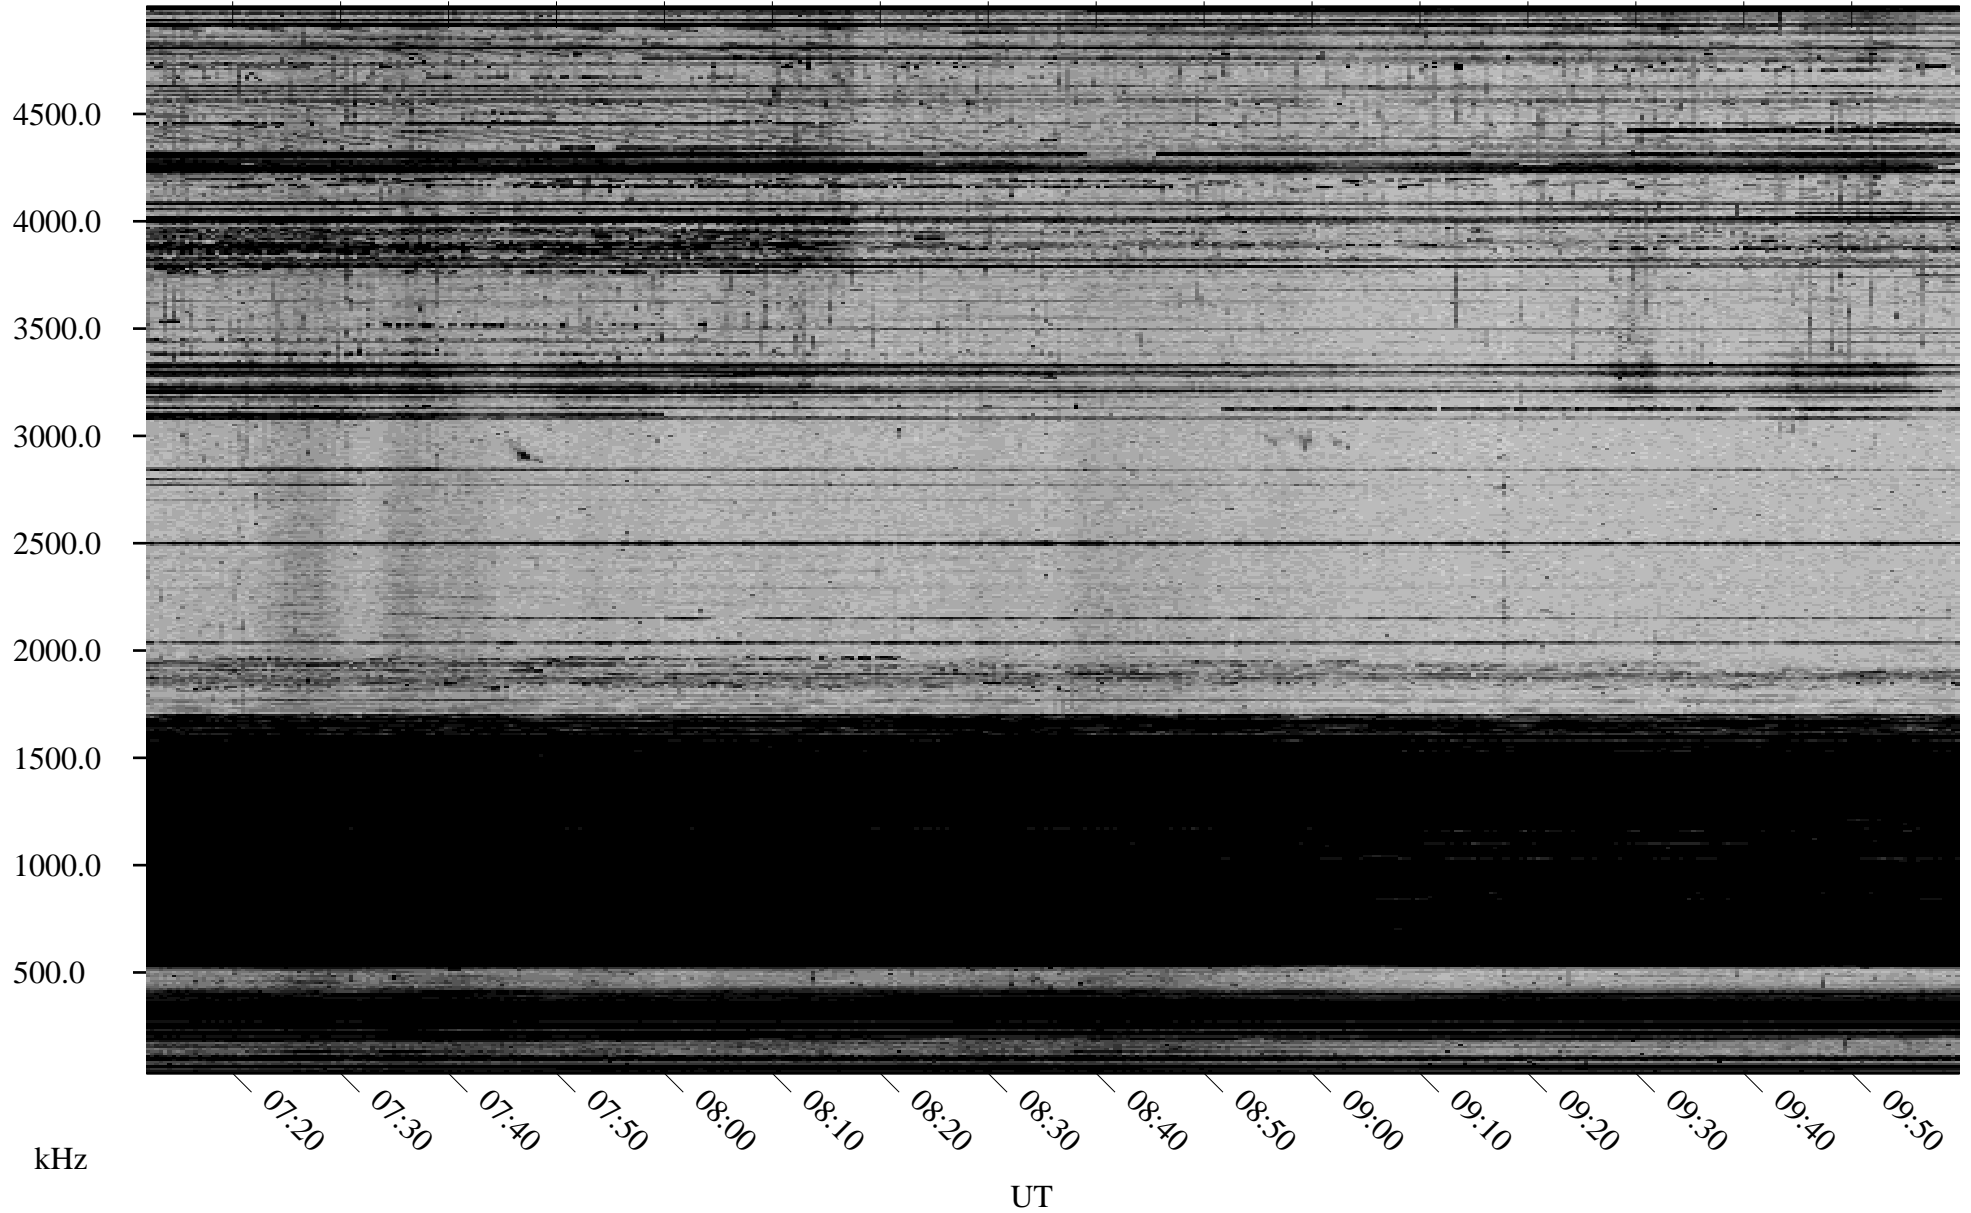

# 02/24/2002 Churchill, Manitoba

Linear Scale    Black = 161    White = 15

ch02054l.r00m max\_12

Page 3

# 02/24/2002 Churchill, Manitoba

Linear Scale    Black = 161    White = 15

ch02054l.r00m max\_12

Page 4

# 02/24/2002 Churchill, Manitoba

Linear Scale    Black = 161    White = 15

ch02054l.r00m max\_12

Page 5

# 02/24/2002 Churchill, Manitoba

Linear Scale    Black = 161    White = 15

ch02054l.r00m max\_12

Page 6