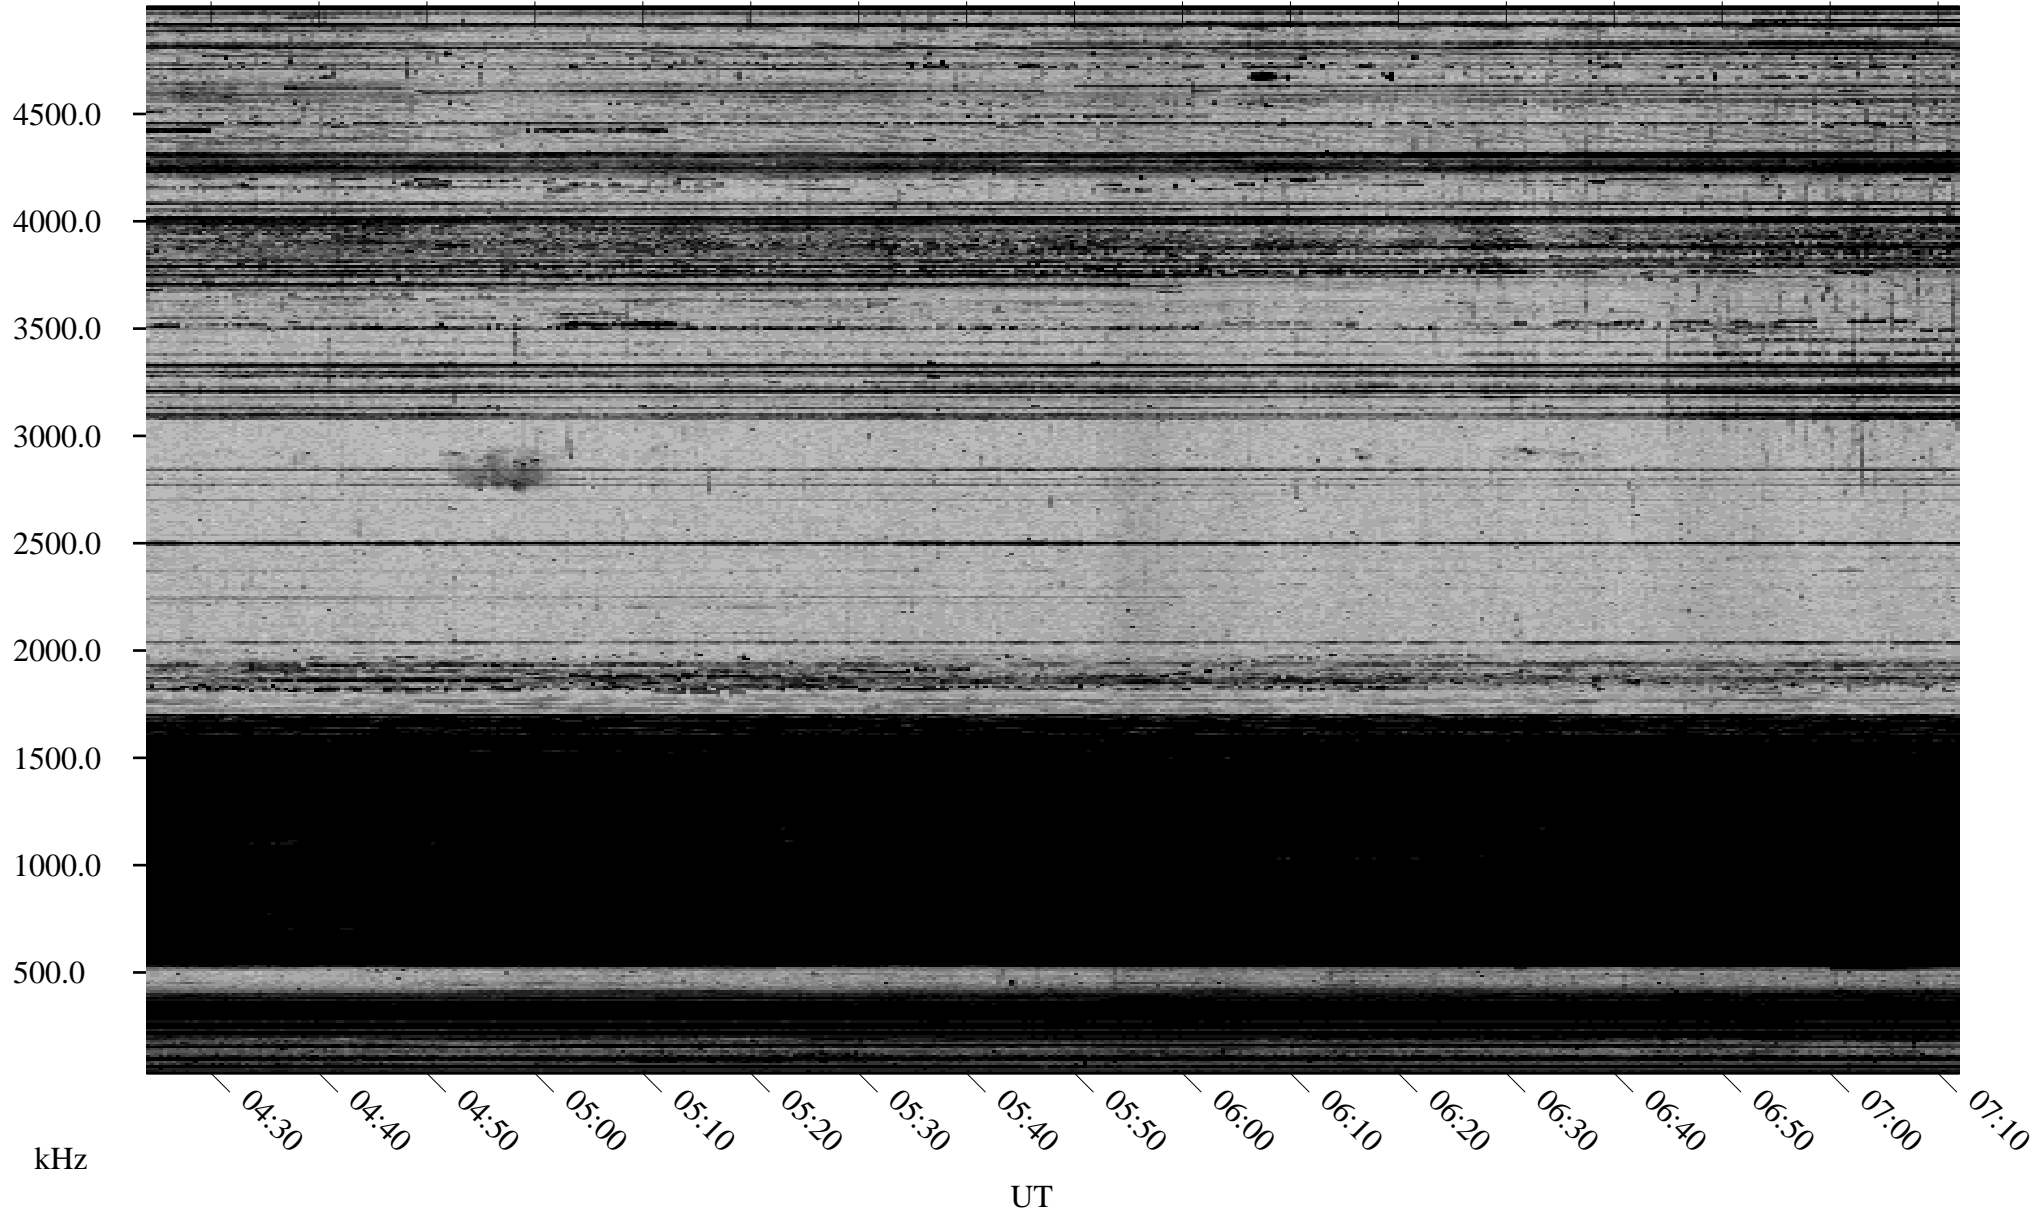

# 02/23/2002 Churchill, Manitoba

Linear Scale    Black = 161    White = 15

ch02054l.r00m max\_12

Page 1

# 02/24/2002 Churchill, Manitoba

Linear Scale    Black = 161    White = 15

ch02054l.r00m max\_12

Page 3

# 02/24/2002 Churchill, Manitoba

Linear Scale    Black = 161    White = 15

ch02054l.r00m max\_12

Page 4

# 02/24/2002 Churchill, Manitoba

Linear Scale    Black = 161    White = 15

ch02054l.r00m max\_12

Page 5