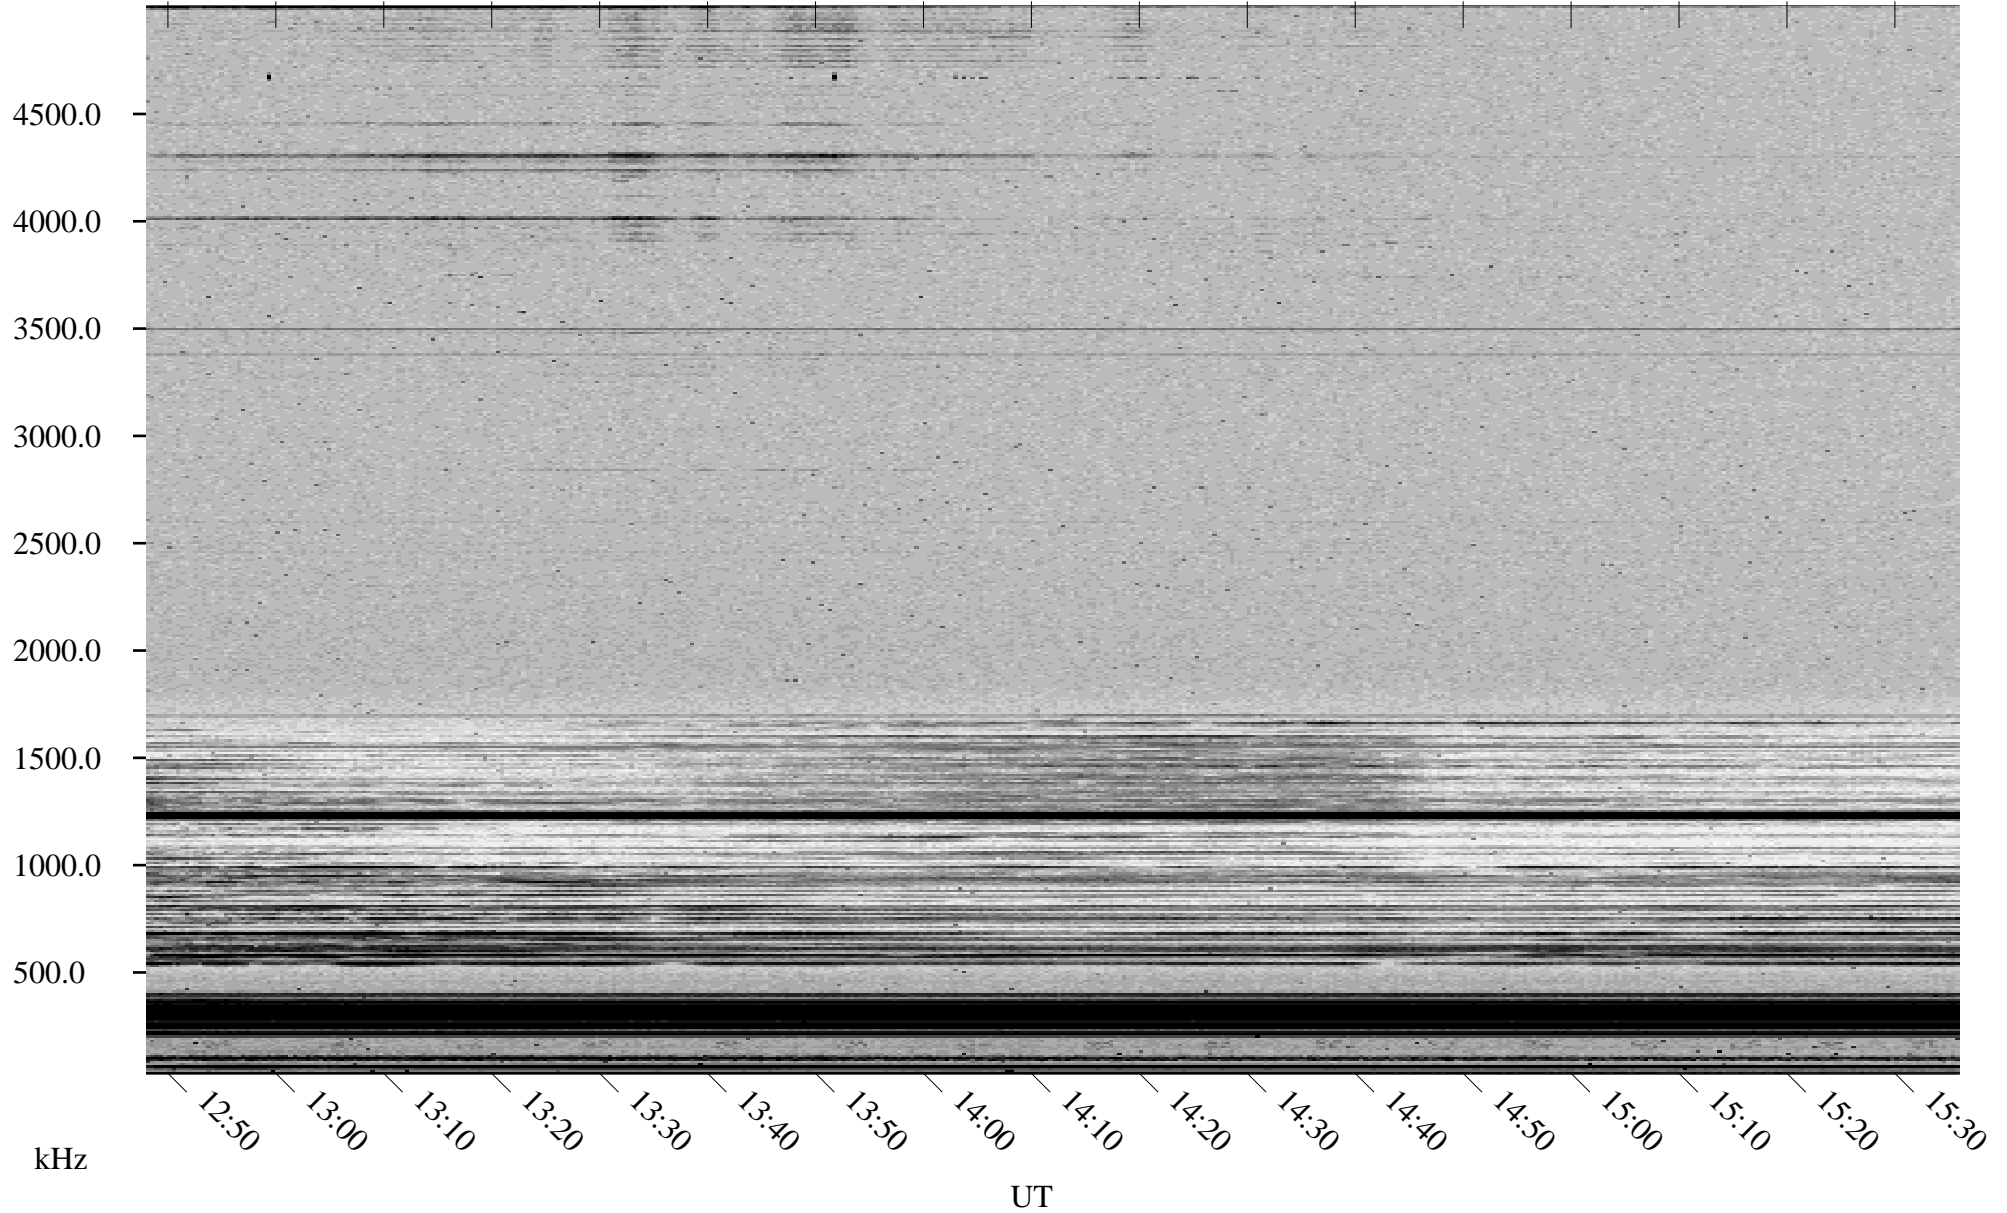

# 02/24/2002 Churchill, Manitoba

Linear Scale    Black = 161    White = 15

ch02054l.r00m max\_12

Page 5

# 02/24/2002 Churchill, Manitoba

Linear Scale    Black = 161    White = 15

ch02054l.r00m max\_12

Page 6

# 02/24/2002 Churchill, Manitoba

Linear Scale    Black = 161    White = 15

ch02054l.r00m max\_12

Page 7

02/24/2002 Churchill, Manitoba

Linear Scale Black = 161 White = 15

ch02054l.r00m max\_12

Page 8