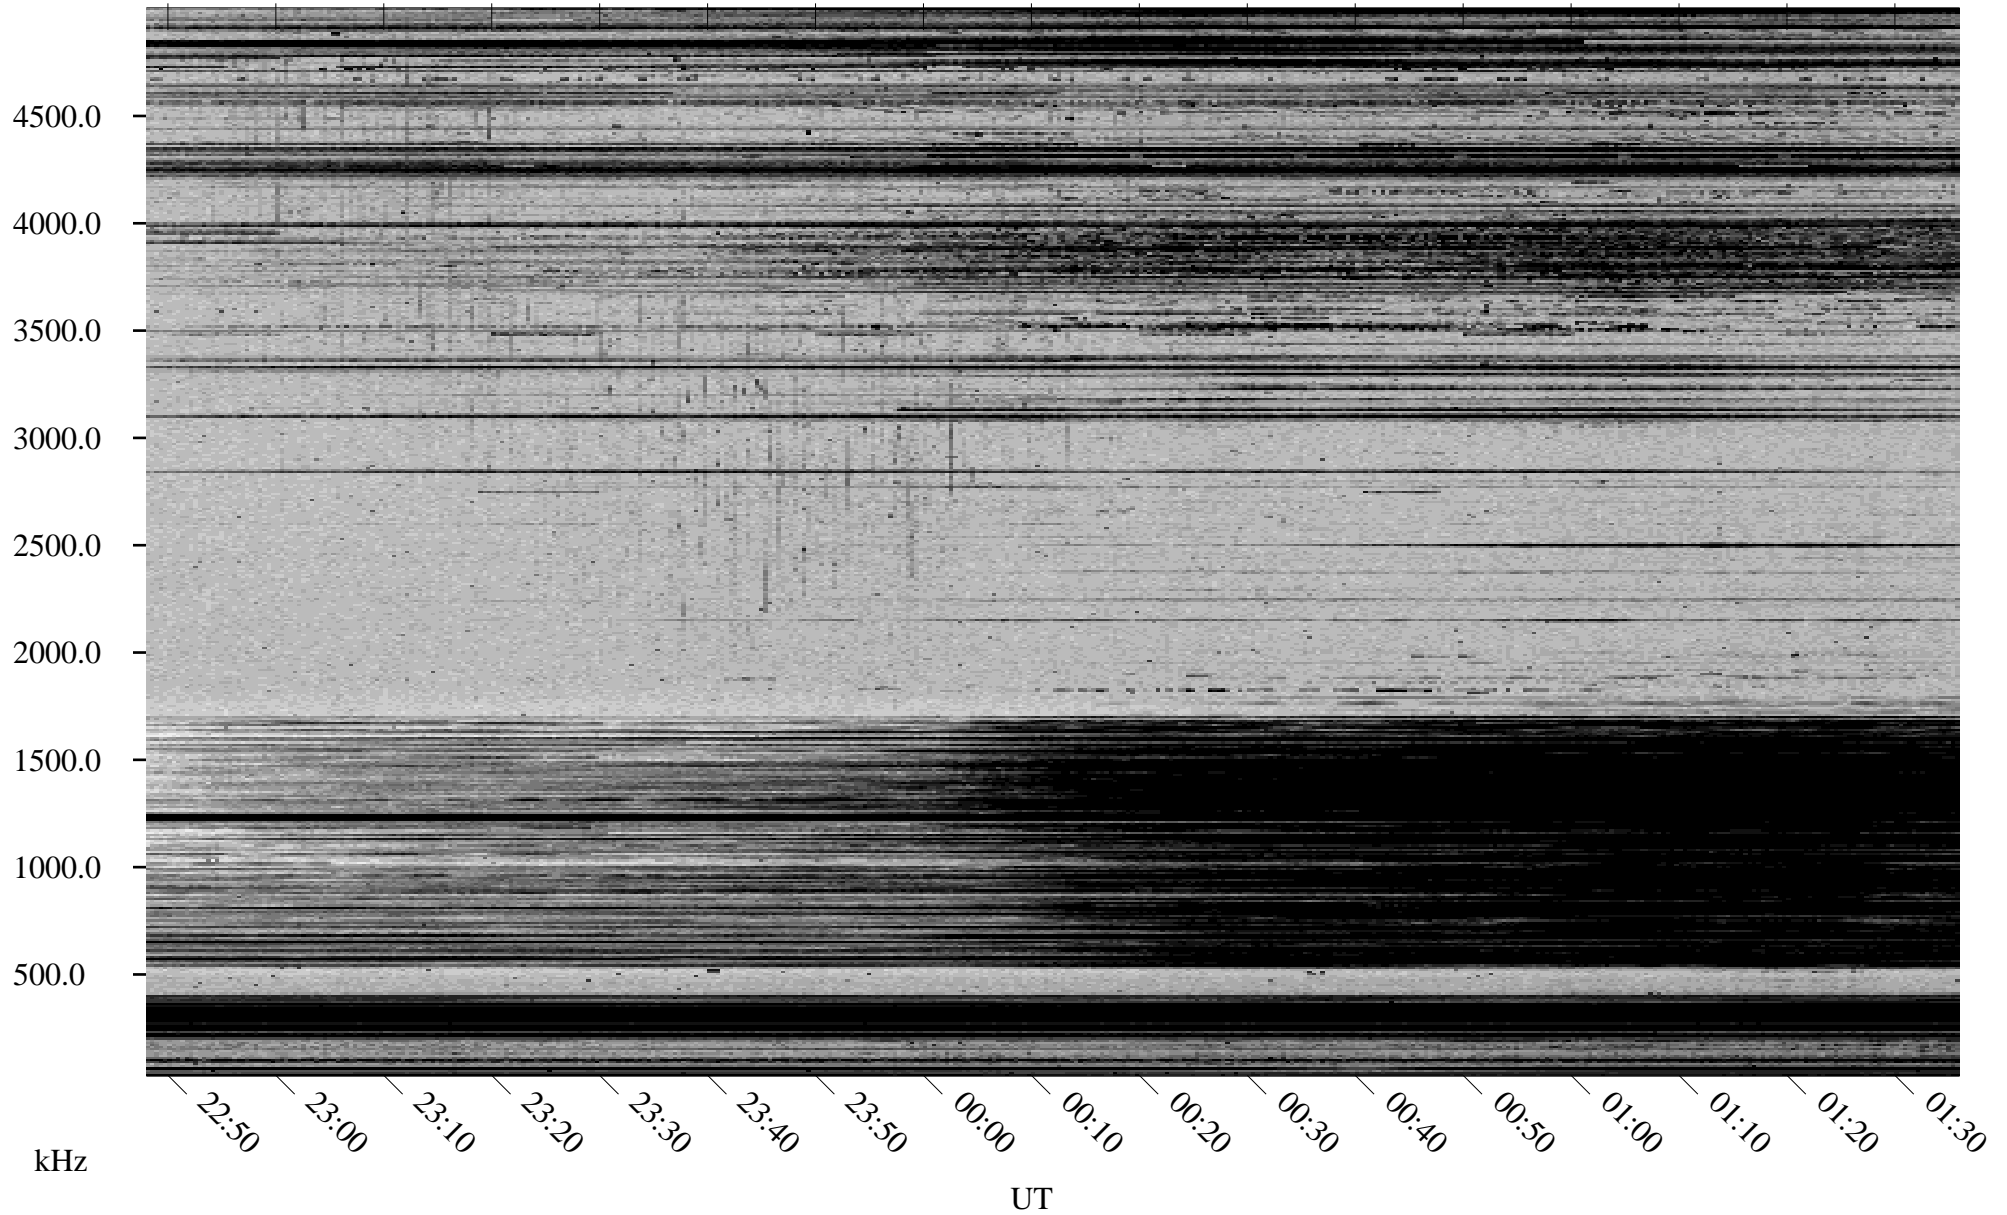

# 02/24/2002 Churchill, Manitoba

Linear Scale    Black = 161    White = 15

ch020551.r00m max\_12

Page 1

# 02/24/2002 Churchill, Manitoba

Linear Scale    Black = 161    White = 15

ch020551.r00m max\_12

Page 2

# 02/25/2002 Churchill, Manitoba

Linear Scale    Black = 161    White = 15

ch020551.r00m max\_12

Page 3

# 02/25/2002 Churchill, Manitoba

Linear Scale    Black = 161    White = 15

ch020551.r00m max\_12

Page 4