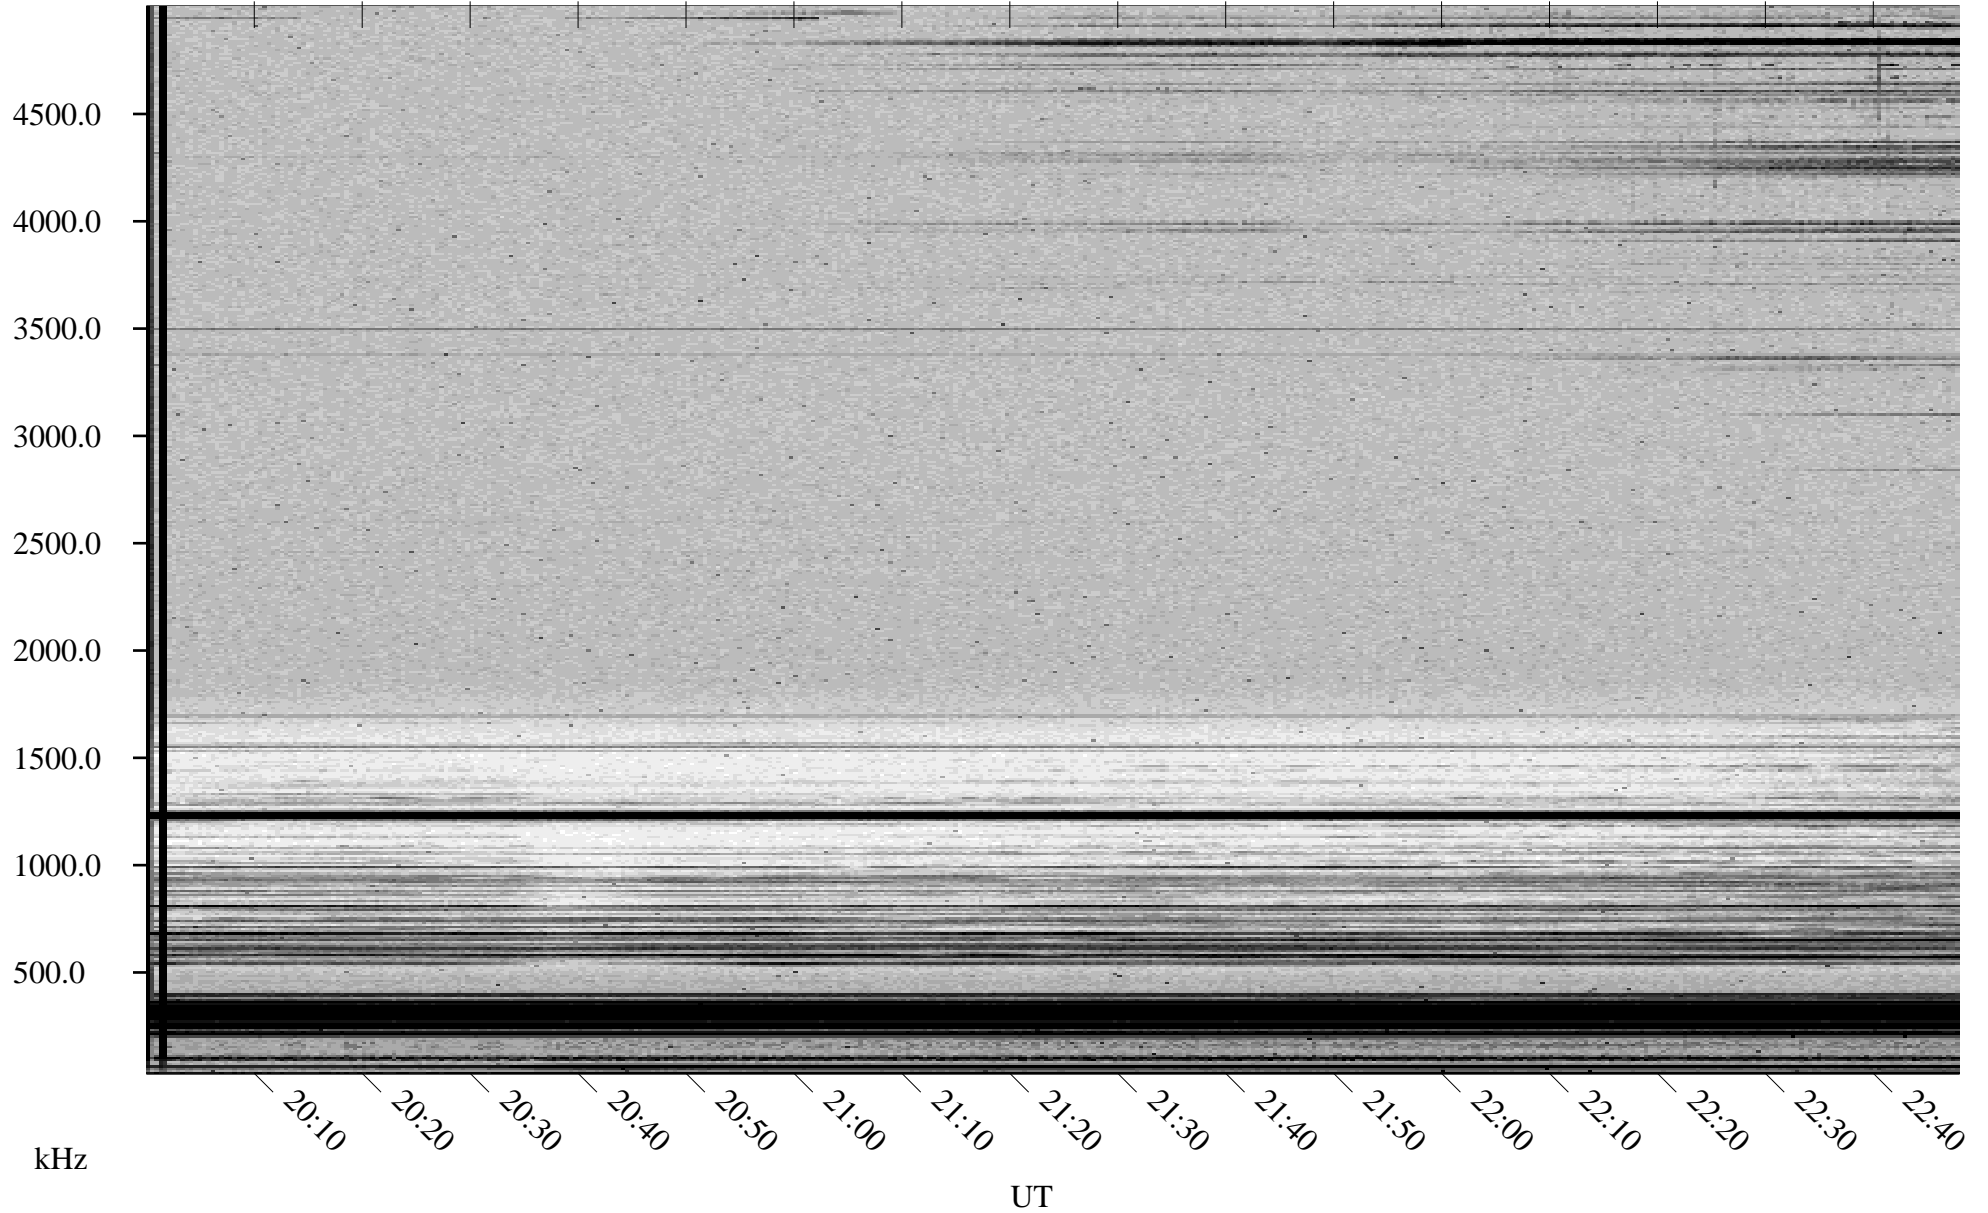

# 02/24/2002 Churchill, Manitoba

Linear Scale    Black = 161    White = 15

ch020551.r00m max\_12

Page 1

# 02/24/2002 Churchill, Manitoba

Linear Scale    Black = 161    White = 15

ch020551.r00m max\_12

Page 2

# 02/25/2002 Churchill, Manitoba

Linear Scale    Black = 161    White = 15

ch020551.r00m max\_12

Page 3

# 02/25/2002 Churchill, Manitoba

Linear Scale    Black = 161    White = 15

ch020551.r00m max\_12

Page 4