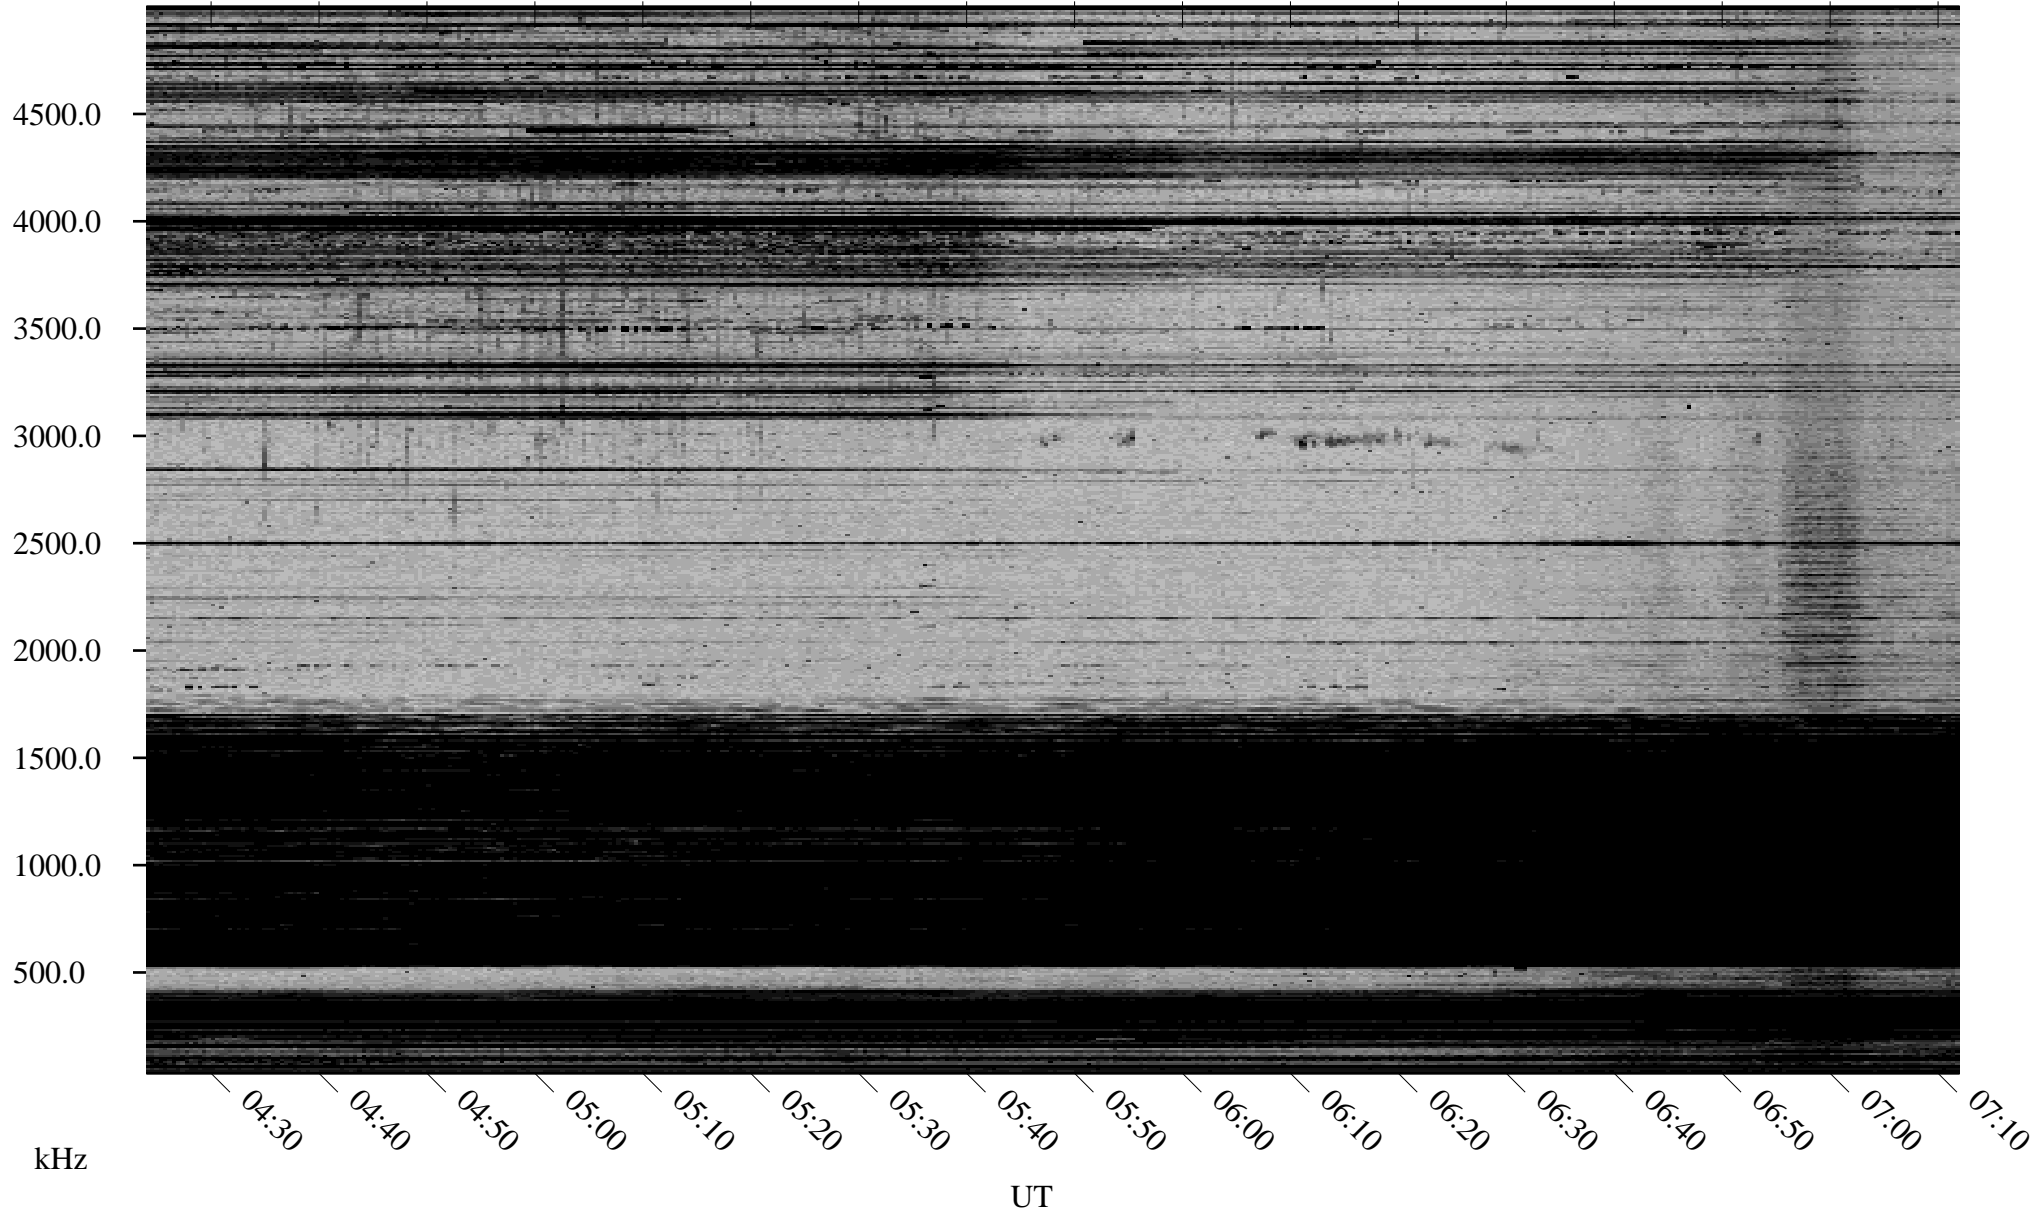

# 02/24/2002 Churchill, Manitoba

Linear Scale    Black = 161    White = 15

ch020551.r00m max\_12

Page 2

# 02/25/2002 Churchill, Manitoba

Linear Scale    Black = 161    White = 15

ch020551.r00m max\_12

Page 3

# 02/25/2002 Churchill, Manitoba

Linear Scale    Black = 161    White = 15

ch020551.r00m max\_12

Page 4

# 02/25/2002 Churchill, Manitoba

Linear Scale    Black = 161    White = 15

ch020551.r00m max\_12

Page 5