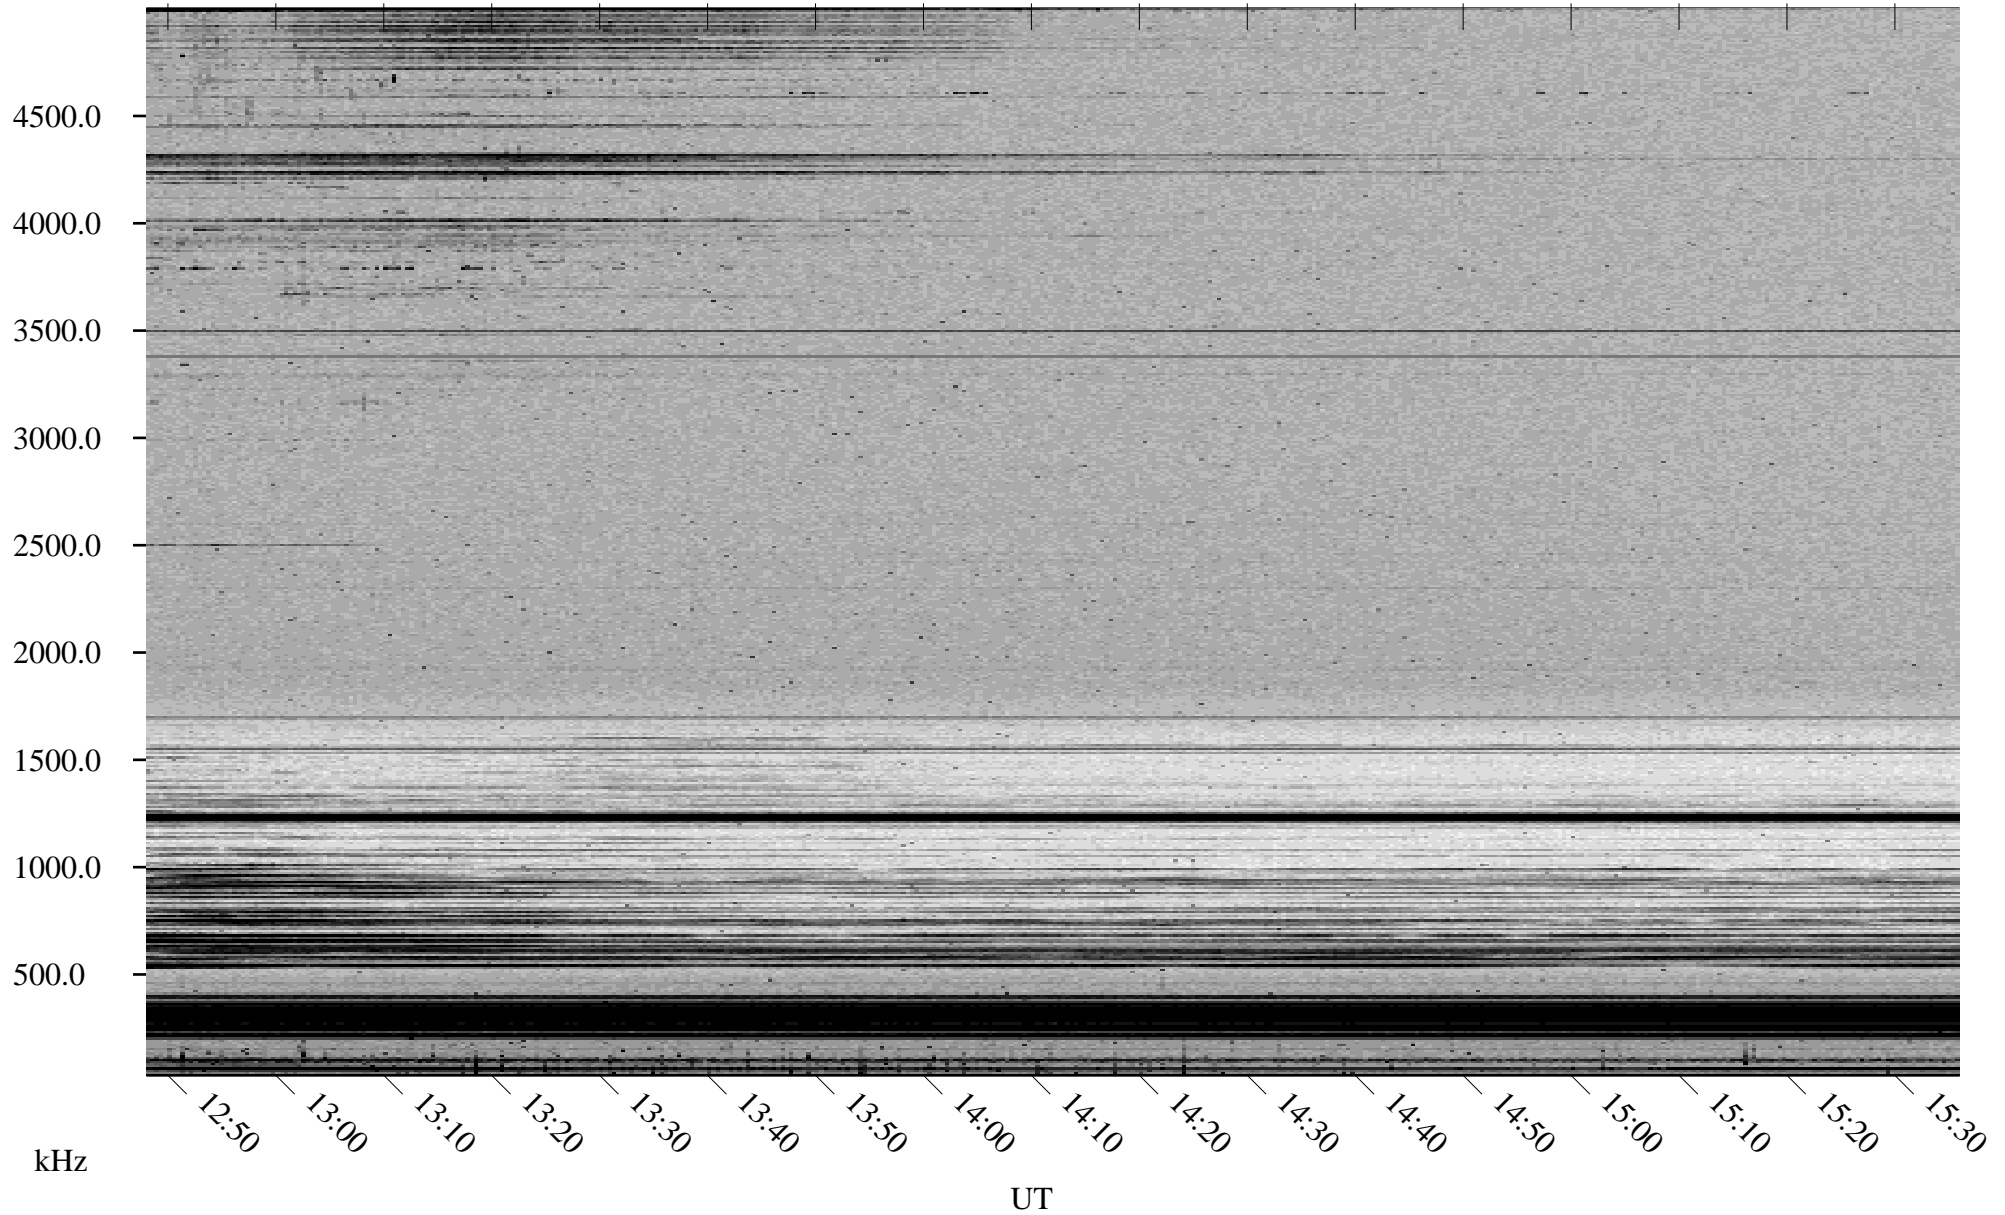

03/07/2002 Churchill, Manitoba

Linear Scale Black = 161 White = 15

ch02066l.r00m max_12

Page 1

03/07/2002 Churchill, Manitoba

Linear Scale Black = 161 White = 15

ch02066l.r00m max_12

Page 2

03/08/2002 Churchill, Manitoba

Linear Scale Black = 161 White = 15

ch02066l.r00m max_12

Page 3

03/08/2002 Churchill, Manitoba

Linear Scale Black = 161 White = 15

ch02066l.r00m max_12

Page 4

03/08/2002 Churchill, Manitoba

Linear Scale Black = 161 White = 15

ch02066l.r00m max_12

Page 5

03/08/2002 Churchill, Manitoba

Linear Scale Black = 161 White = 15

ch02066l.r00m max_12

Page 6

03/08/2002 Churchill, Manitoba

Linear Scale Black = 161 White = 15

ch02066l.r00m max_12

Page 7

03/08/2002 Churchill, Manitoba

Linear Scale Black = 161 White = 15

ch02066l.r00m max_12