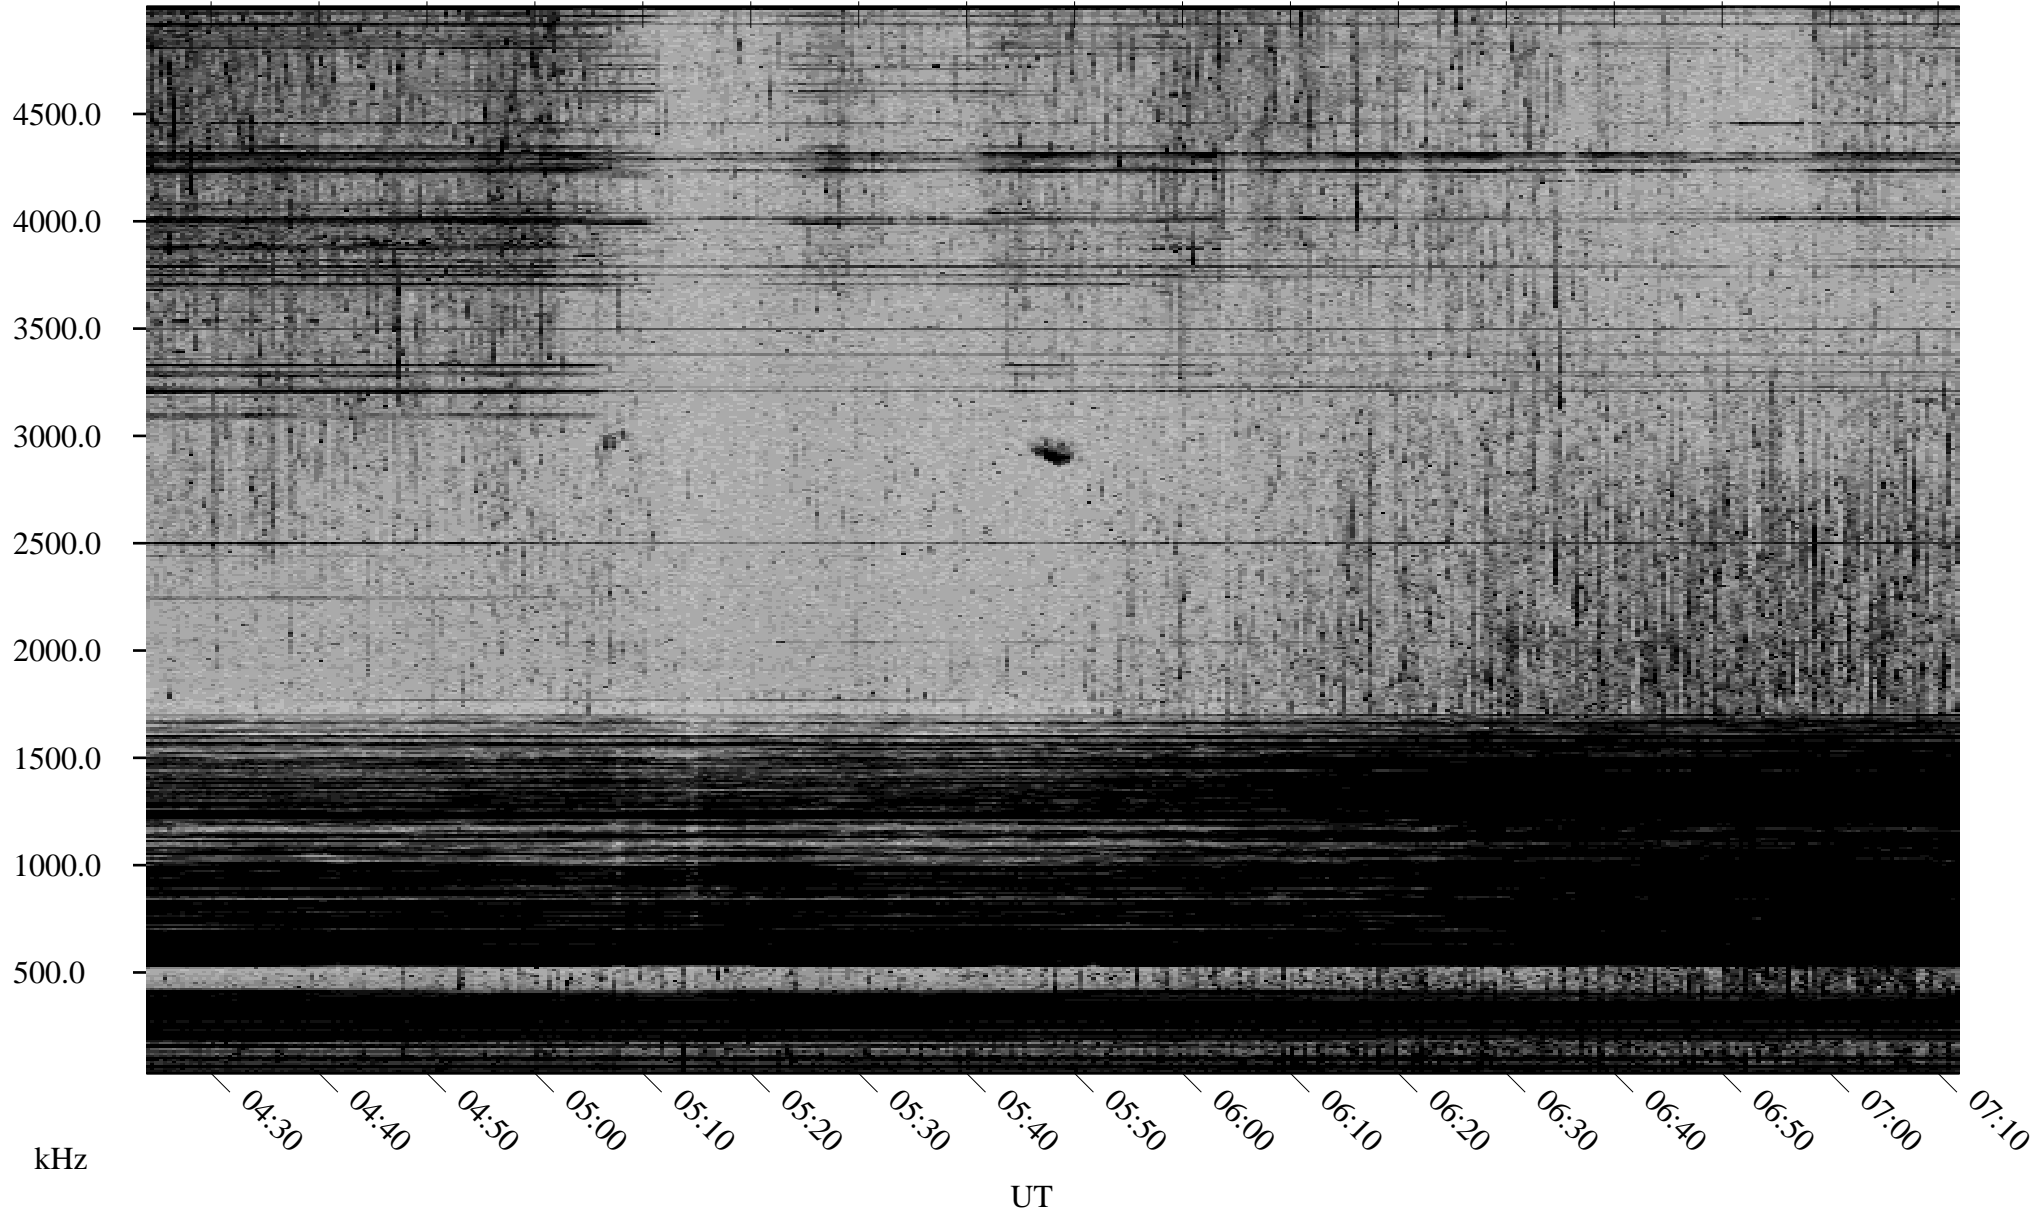

03/07/2002 Churchill, Manitoba

Linear Scale Black = 161 White = 15

ch02066l.r00m max_12

Page 1

03/07/2002 Churchill, Manitoba

Linear Scale Black = 161 White = 15

ch02066l.r00m max_12

Page 2

03/08/2002 Churchill, Manitoba

Linear Scale Black = 161 White = 15

ch02066l.r00m max_12

Page 3

03/08/2002 Churchill, Manitoba

Linear Scale Black = 161 White = 15

ch02066l.r00m max_12

Page 4

03/08/2002 Churchill, Manitoba

Linear Scale Black = 161 White = 15

ch02066l.r00m max_12

Page 5

03/08/2002 Churchill, Manitoba

Linear Scale Black = 161 White = 15

ch02066l.r00m max_12

Page 6

03/08/2002 Churchill, Manitoba

Linear Scale Black = 161 White = 15

ch02066l.r00m max_12

Page 7

03/08/2002 Churchill, Manitoba

Linear Scale Black = 161 White = 15

ch02066l.r00m max_12