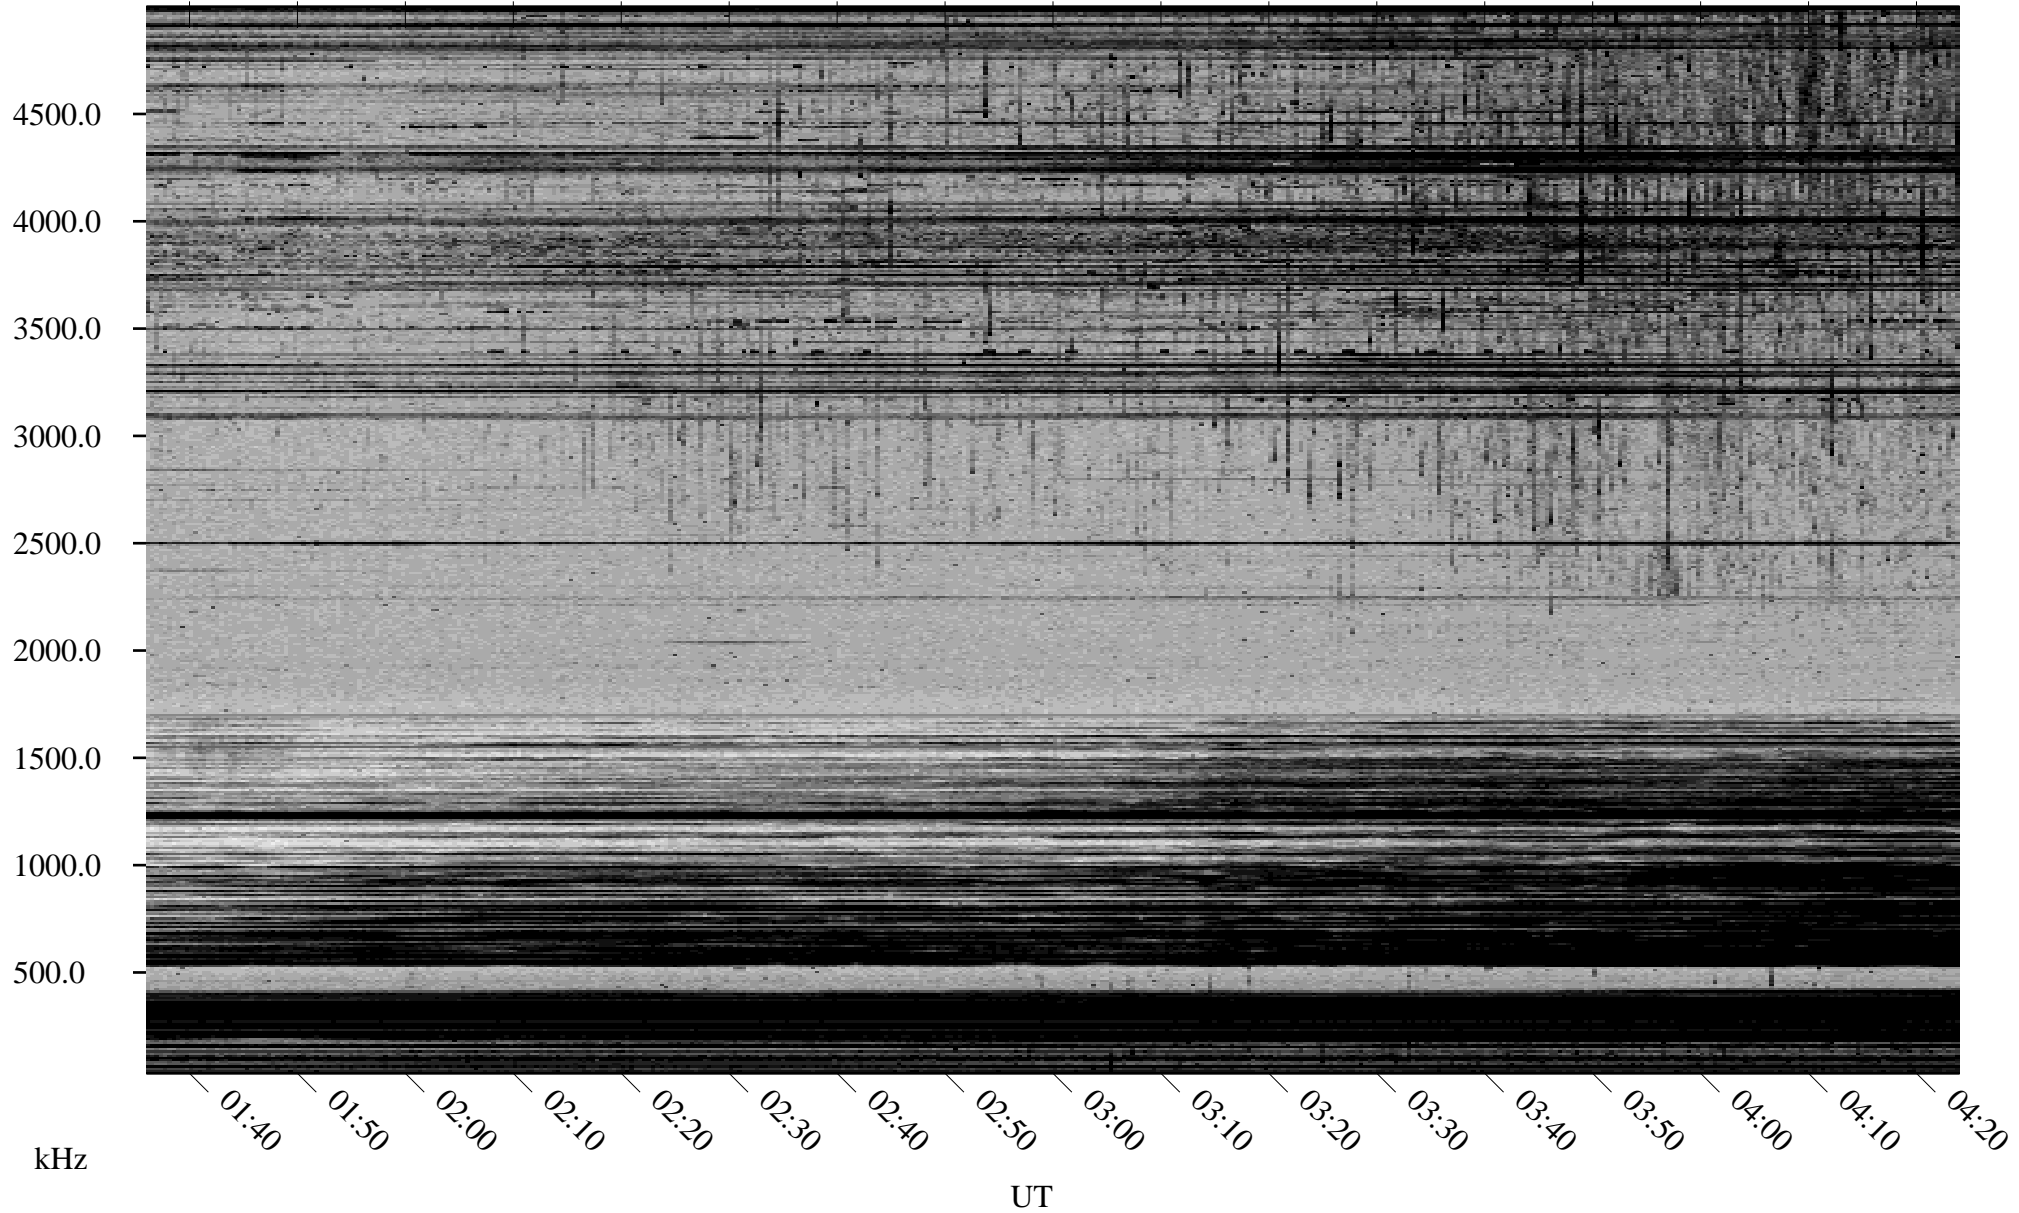

03/07/2002 Churchill, Manitoba

Linear Scale Black = 161 White = 15

ch02066l.r00m max_12

Page 1

03/07/2002 Churchill, Manitoba

Linear Scale Black = 161 White = 15

ch02066l.r00m max_12

Page 2

03/08/2002 Churchill, Manitoba

Linear Scale Black = 161 White = 15

ch02066l.r00m max_12

Page 3

03/08/2002 Churchill, Manitoba

Linear Scale Black = 161 White = 15

ch02066l.r00m max_12

Page 4

03/08/2002 Churchill, Manitoba

Linear Scale Black = 161 White = 15

ch02066l.r00m max_12

Page 5

03/08/2002 Churchill, Manitoba

Linear Scale Black = 161 White = 15

ch02066l.r00m max_12

Page 6

03/08/2002 Churchill, Manitoba

Linear Scale Black = 161 White = 15

ch02066l.r00m max_12

Page 7

03/08/2002 Churchill, Manitoba

Linear Scale Black = 161 White = 15

ch02066l.r00m max_12