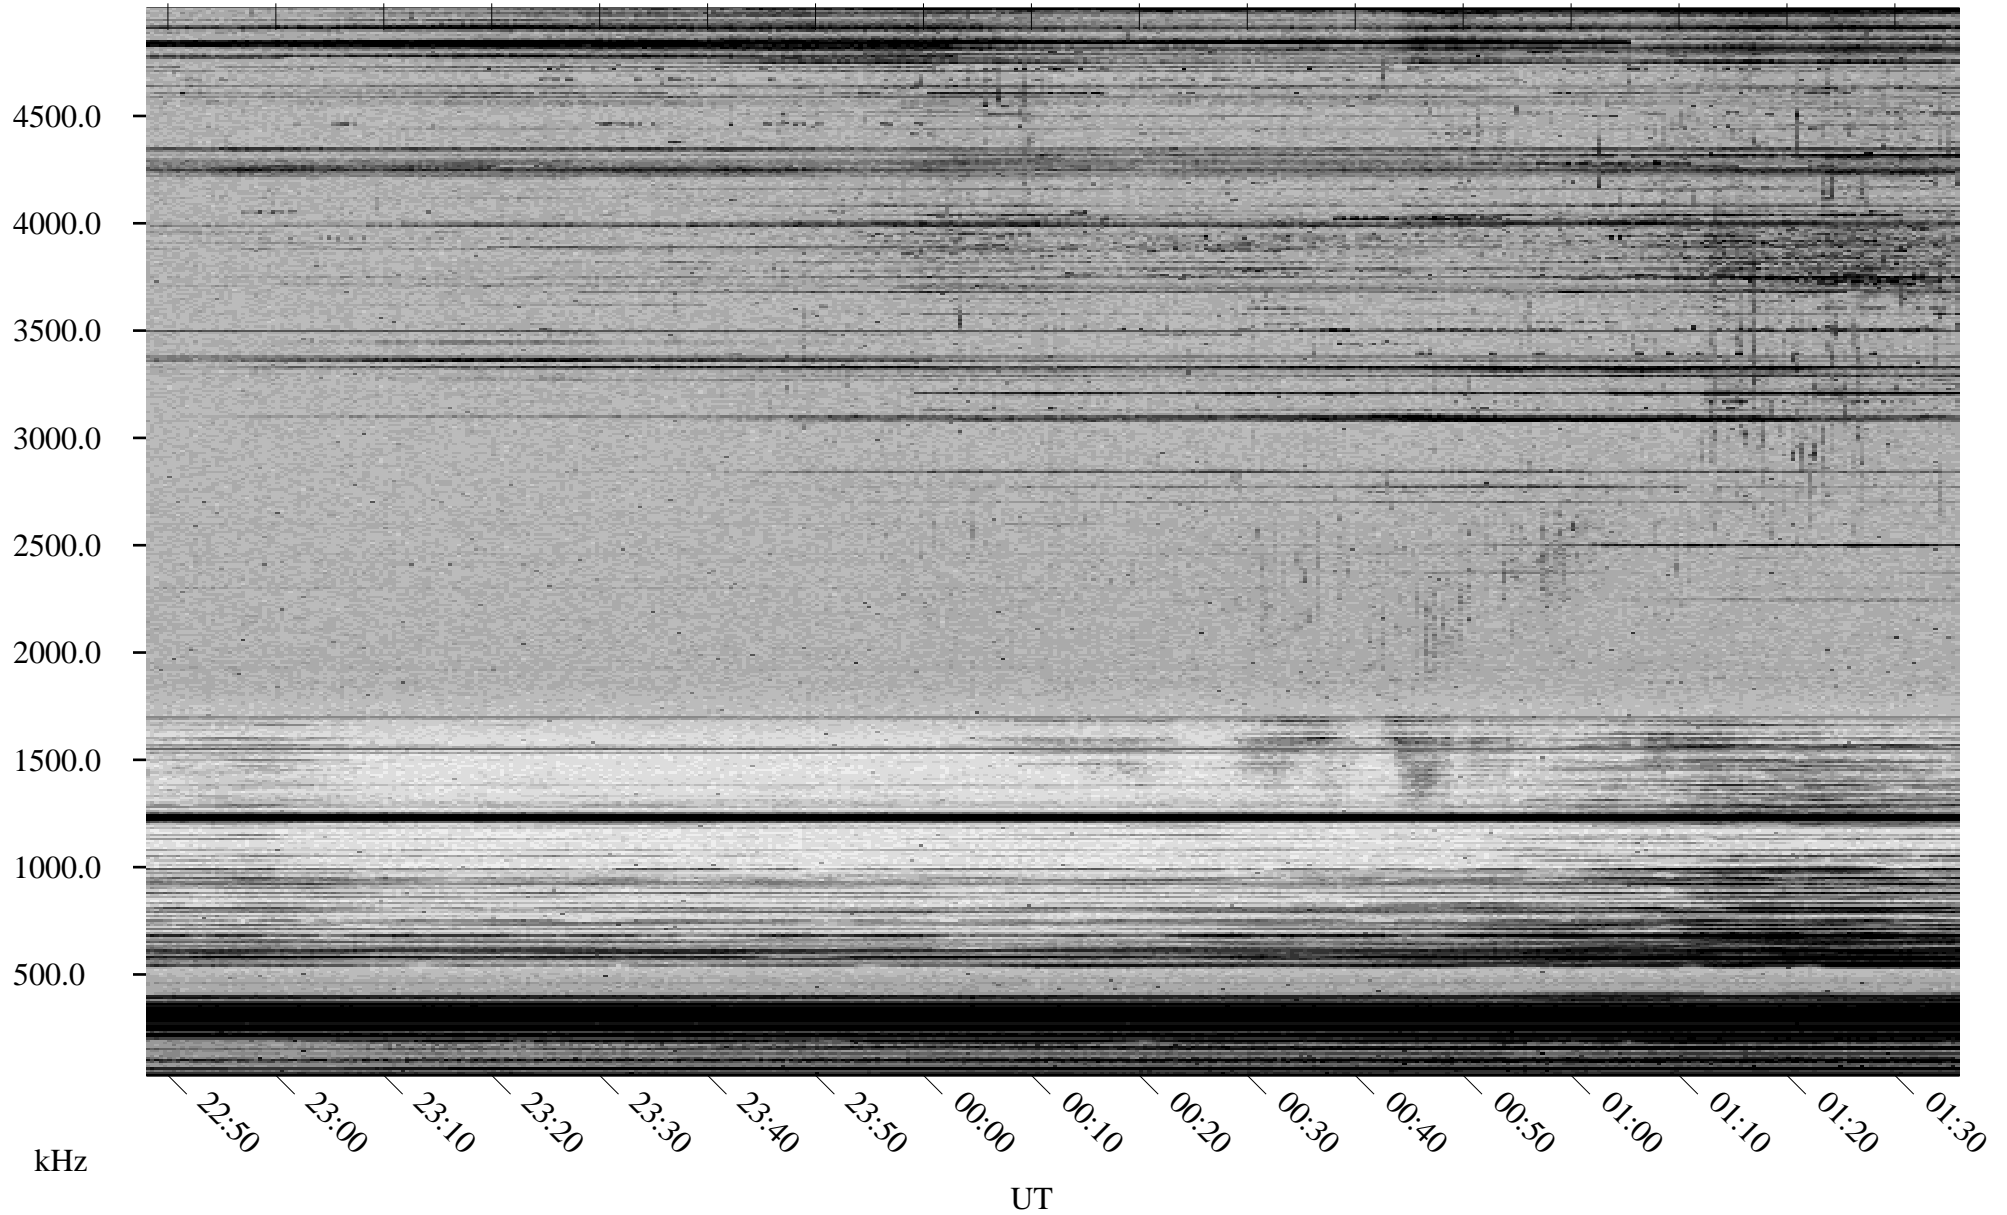

03/07/2002 Churchill, Manitoba

Linear Scale Black = 161 White = 15

ch02066l.r00m max_12

Page 1

03/07/2002 Churchill, Manitoba

Linear Scale Black = 161 White = 15

ch02066l.r00m max_12

Page 2

03/08/2002 Churchill, Manitoba

Linear Scale Black = 161 White = 15

ch02066l.r00m max_12

Page 3

03/08/2002 Churchill, Manitoba

Linear Scale Black = 161 White = 15

ch02066l.r00m max_12

Page 4

03/08/2002 Churchill, Manitoba

Linear Scale Black = 161 White = 15

ch02066l.r00m max_12

Page 5

03/08/2002 Churchill, Manitoba

Linear Scale Black = 161 White = 15

ch02066l.r00m max_12

Page 6

03/08/2002 Churchill, Manitoba

Linear Scale Black = 161 White = 15

ch02066l.r00m max_12

Page 7

03/08/2002 Churchill, Manitoba

Linear Scale Black = 161 White = 15

ch02066l.r00m max_12