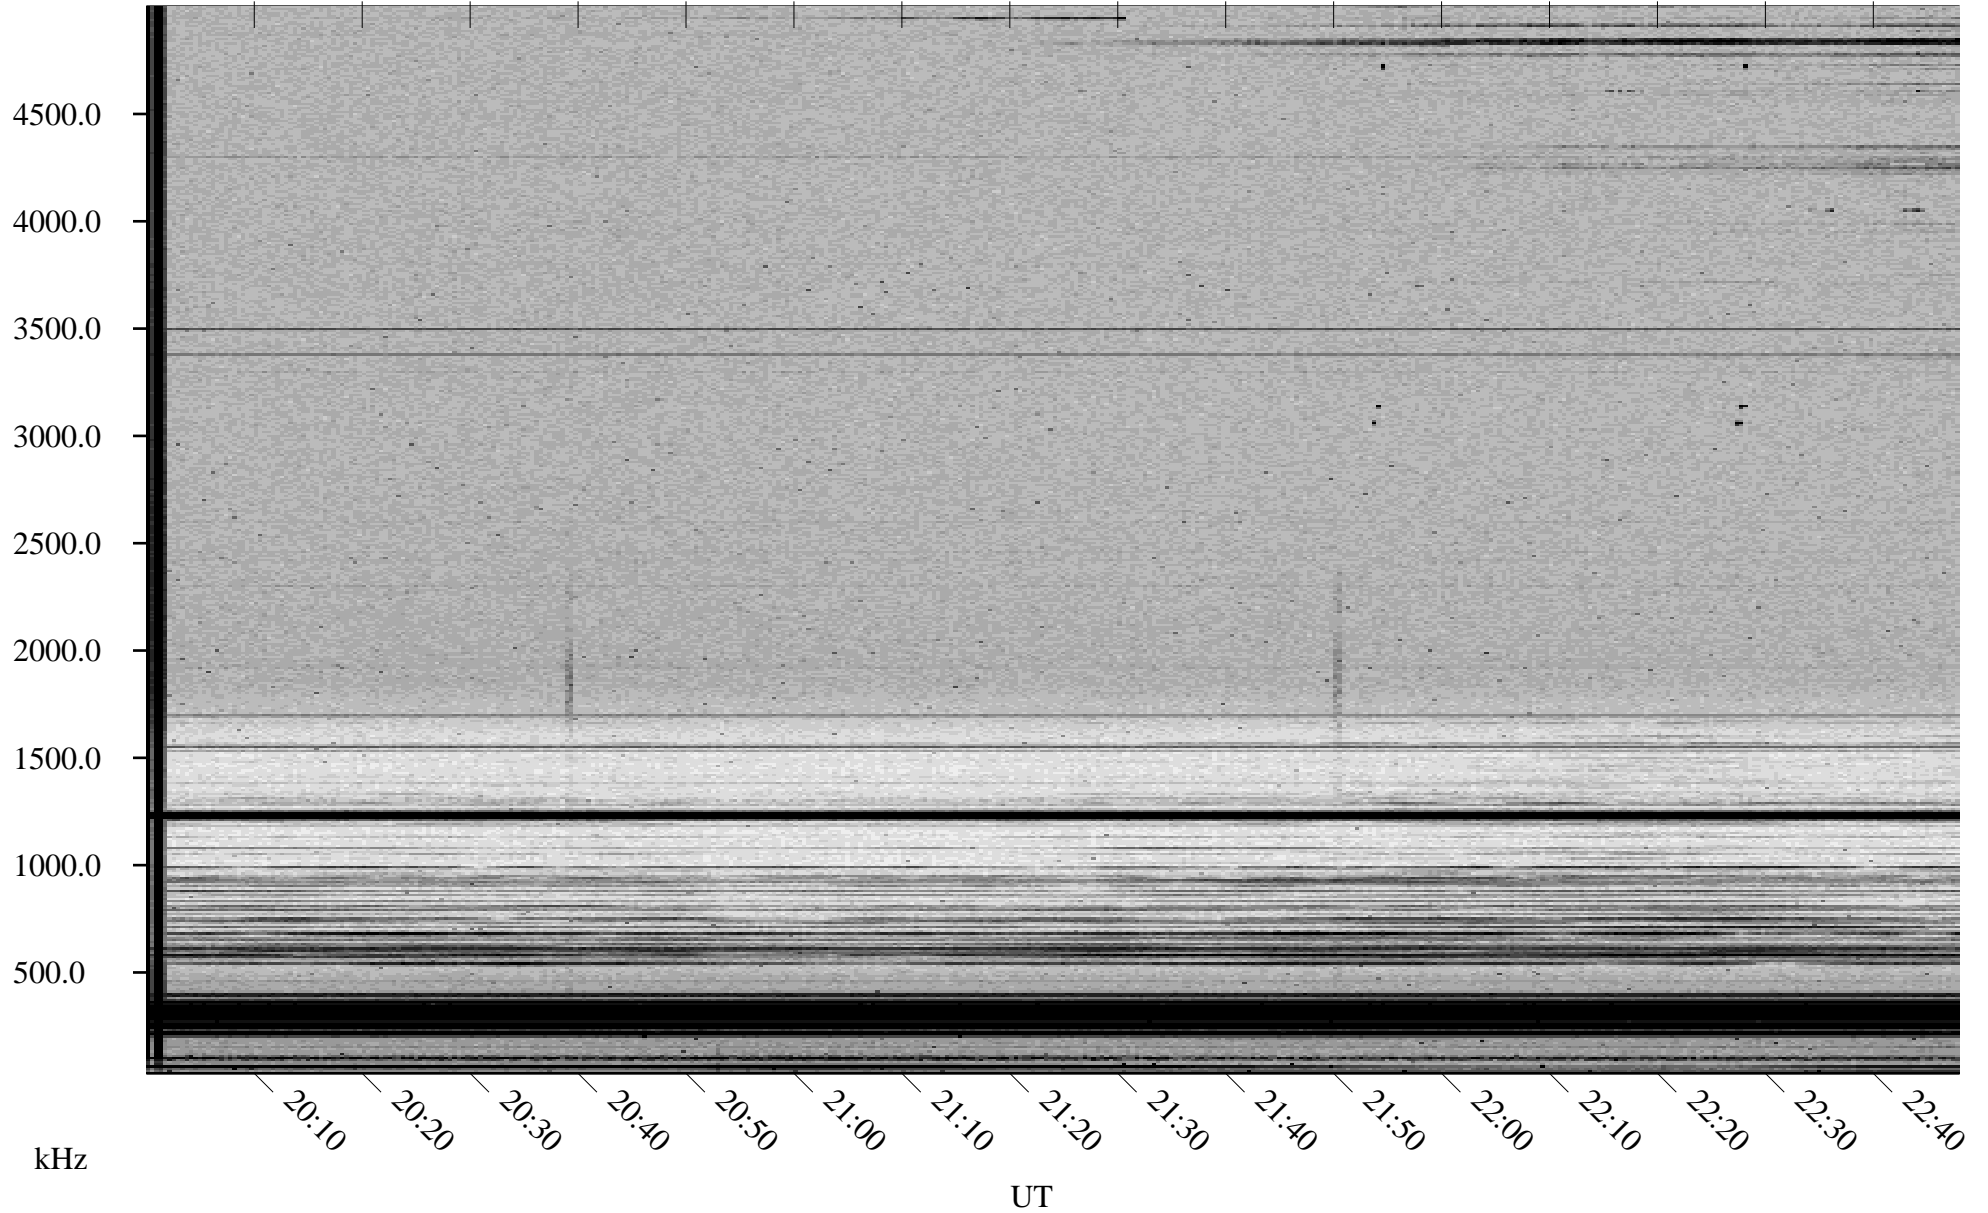

03/07/2002 Churchill, Manitoba

Linear Scale Black = 161 White = 15

ch02066l.r00m max_12

Page 1

03/07/2002 Churchill, Manitoba

Linear Scale Black = 161 White = 15

ch02066l.r00m max_12

Page 2

03/08/2002 Churchill, Manitoba

Linear Scale Black = 161 White = 15

ch02066l.r00m max_12

Page 3

03/08/2002 Churchill, Manitoba

Linear Scale Black = 161 White = 15

ch02066l.r00m max_12

Page 4

03/08/2002 Churchill, Manitoba

Linear Scale Black = 161 White = 15

ch02066l.r00m max_12

Page 5

03/08/2002 Churchill, Manitoba

Linear Scale Black = 161 White = 15

ch02066l.r00m max_12

Page 6

03/08/2002 Churchill, Manitoba

Linear Scale Black = 161 White = 15

ch02066l.r00m max_12

Page 7

03/08/2002 Churchill, Manitoba

Linear Scale Black = 161 White = 15

ch02066l.r00m max_12