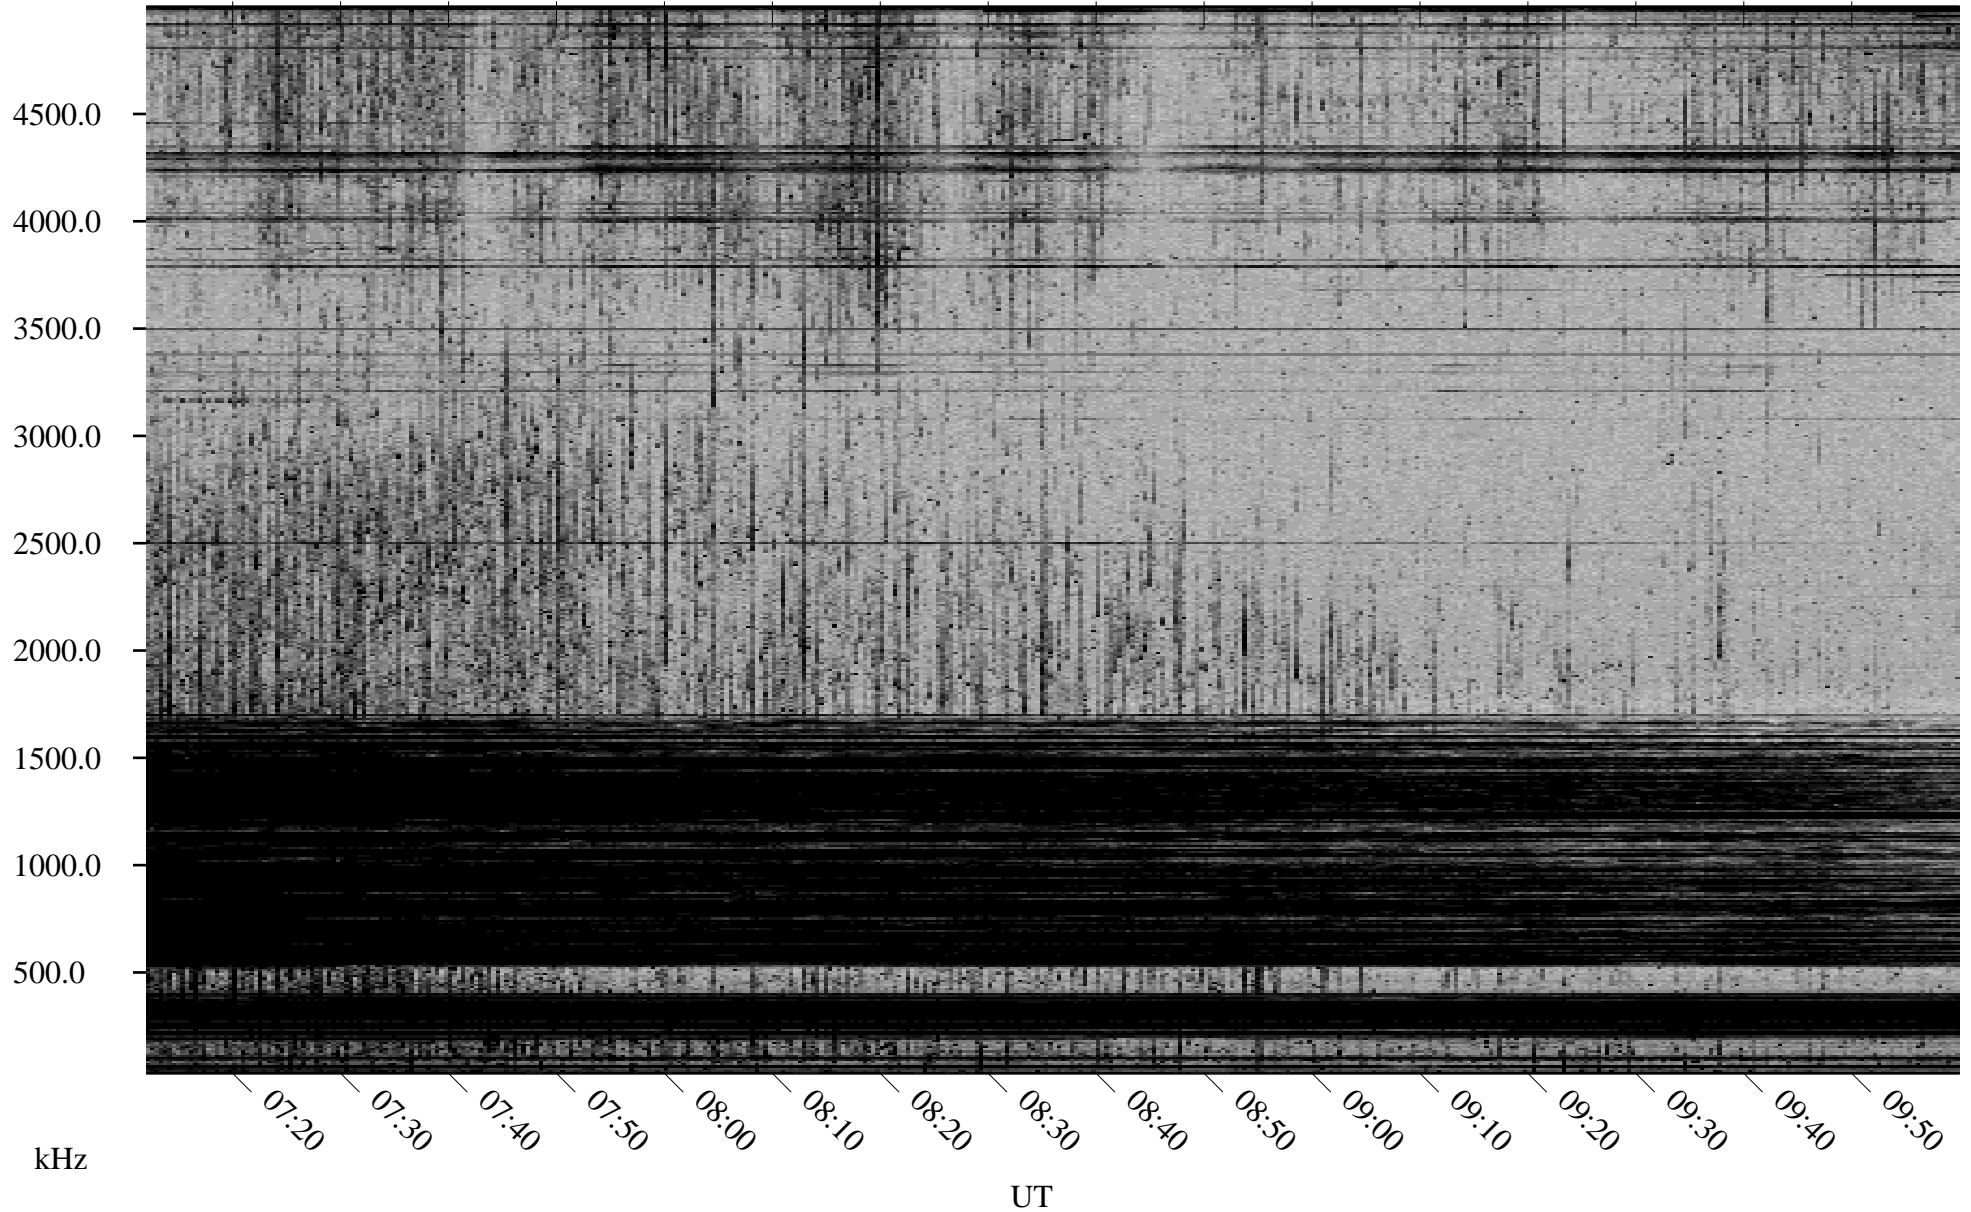

03/07/2002 Churchill, Manitoba

Linear Scale Black = 161 White = 15

ch02066l.r00m max_12

Page 1

03/07/2002 Churchill, Manitoba

Linear Scale Black = 161 White = 15

ch02066l.r00m max_12

Page 2

03/08/2002 Churchill, Manitoba

Linear Scale Black = 161 White = 15

ch02066l.r00m max_12

Page 3

03/08/2002 Churchill, Manitoba

Linear Scale Black = 161 White = 15

ch02066l.r00m max_12

Page 4

03/08/2002 Churchill, Manitoba

Linear Scale Black = 161 White = 15

ch02066l.r00m max_12

Page 5

03/08/2002 Churchill, Manitoba

Linear Scale Black = 161 White = 15

ch02066l.r00m max_12

Page 6

03/08/2002 Churchill, Manitoba

Linear Scale Black = 161 White = 15

ch02066l.r00m max_12

Page 7

03/08/2002 Churchill, Manitoba

Linear Scale Black = 161 White = 15

ch02066l.r00m max_12