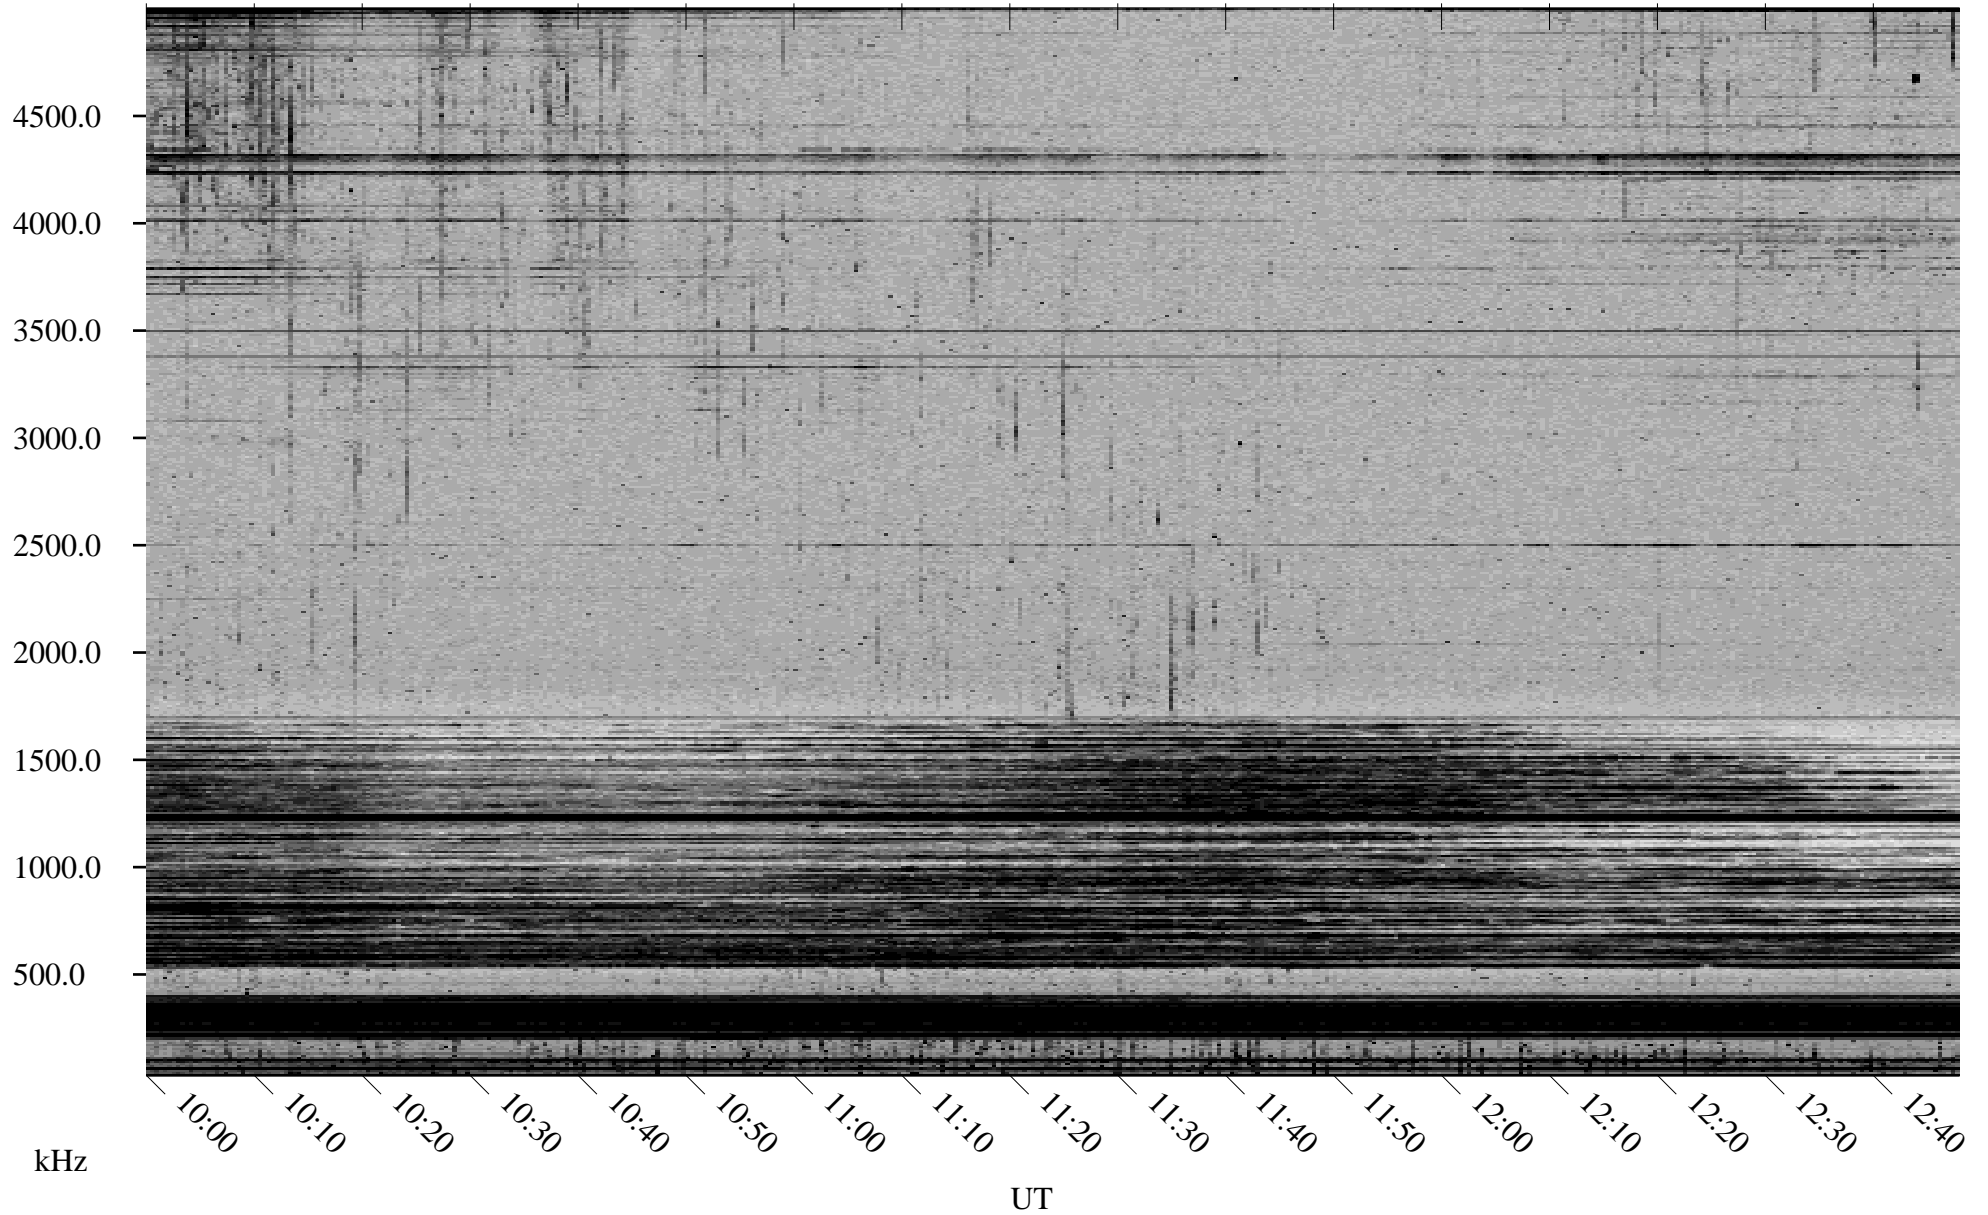

03/07/2002 Churchill, Manitoba

Linear Scale Black = 161 White = 15

ch02066l.r00m max_12

Page 1

03/07/2002 Churchill, Manitoba

Linear Scale Black = 161 White = 15

ch02066l.r00m max_12

Page 2

03/08/2002 Churchill, Manitoba

Linear Scale Black = 161 White = 15

ch02066l.r00m max_12

Page 3

03/08/2002 Churchill, Manitoba

Linear Scale Black = 161 White = 15

ch02066l.r00m max_12

Page 4

03/08/2002 Churchill, Manitoba

Linear Scale Black = 161 White = 15

ch02066l.r00m max_12

Page 5

03/08/2002 Churchill, Manitoba

Linear Scale Black = 161 White = 15

ch02066l.r00m max_12

Page 6

03/08/2002 Churchill, Manitoba

Linear Scale Black = 161 White = 15

ch02066l.r00m max_12

Page 7

03/08/2002 Churchill, Manitoba

Linear Scale Black = 161 White = 15

ch02066l.r00m max_12