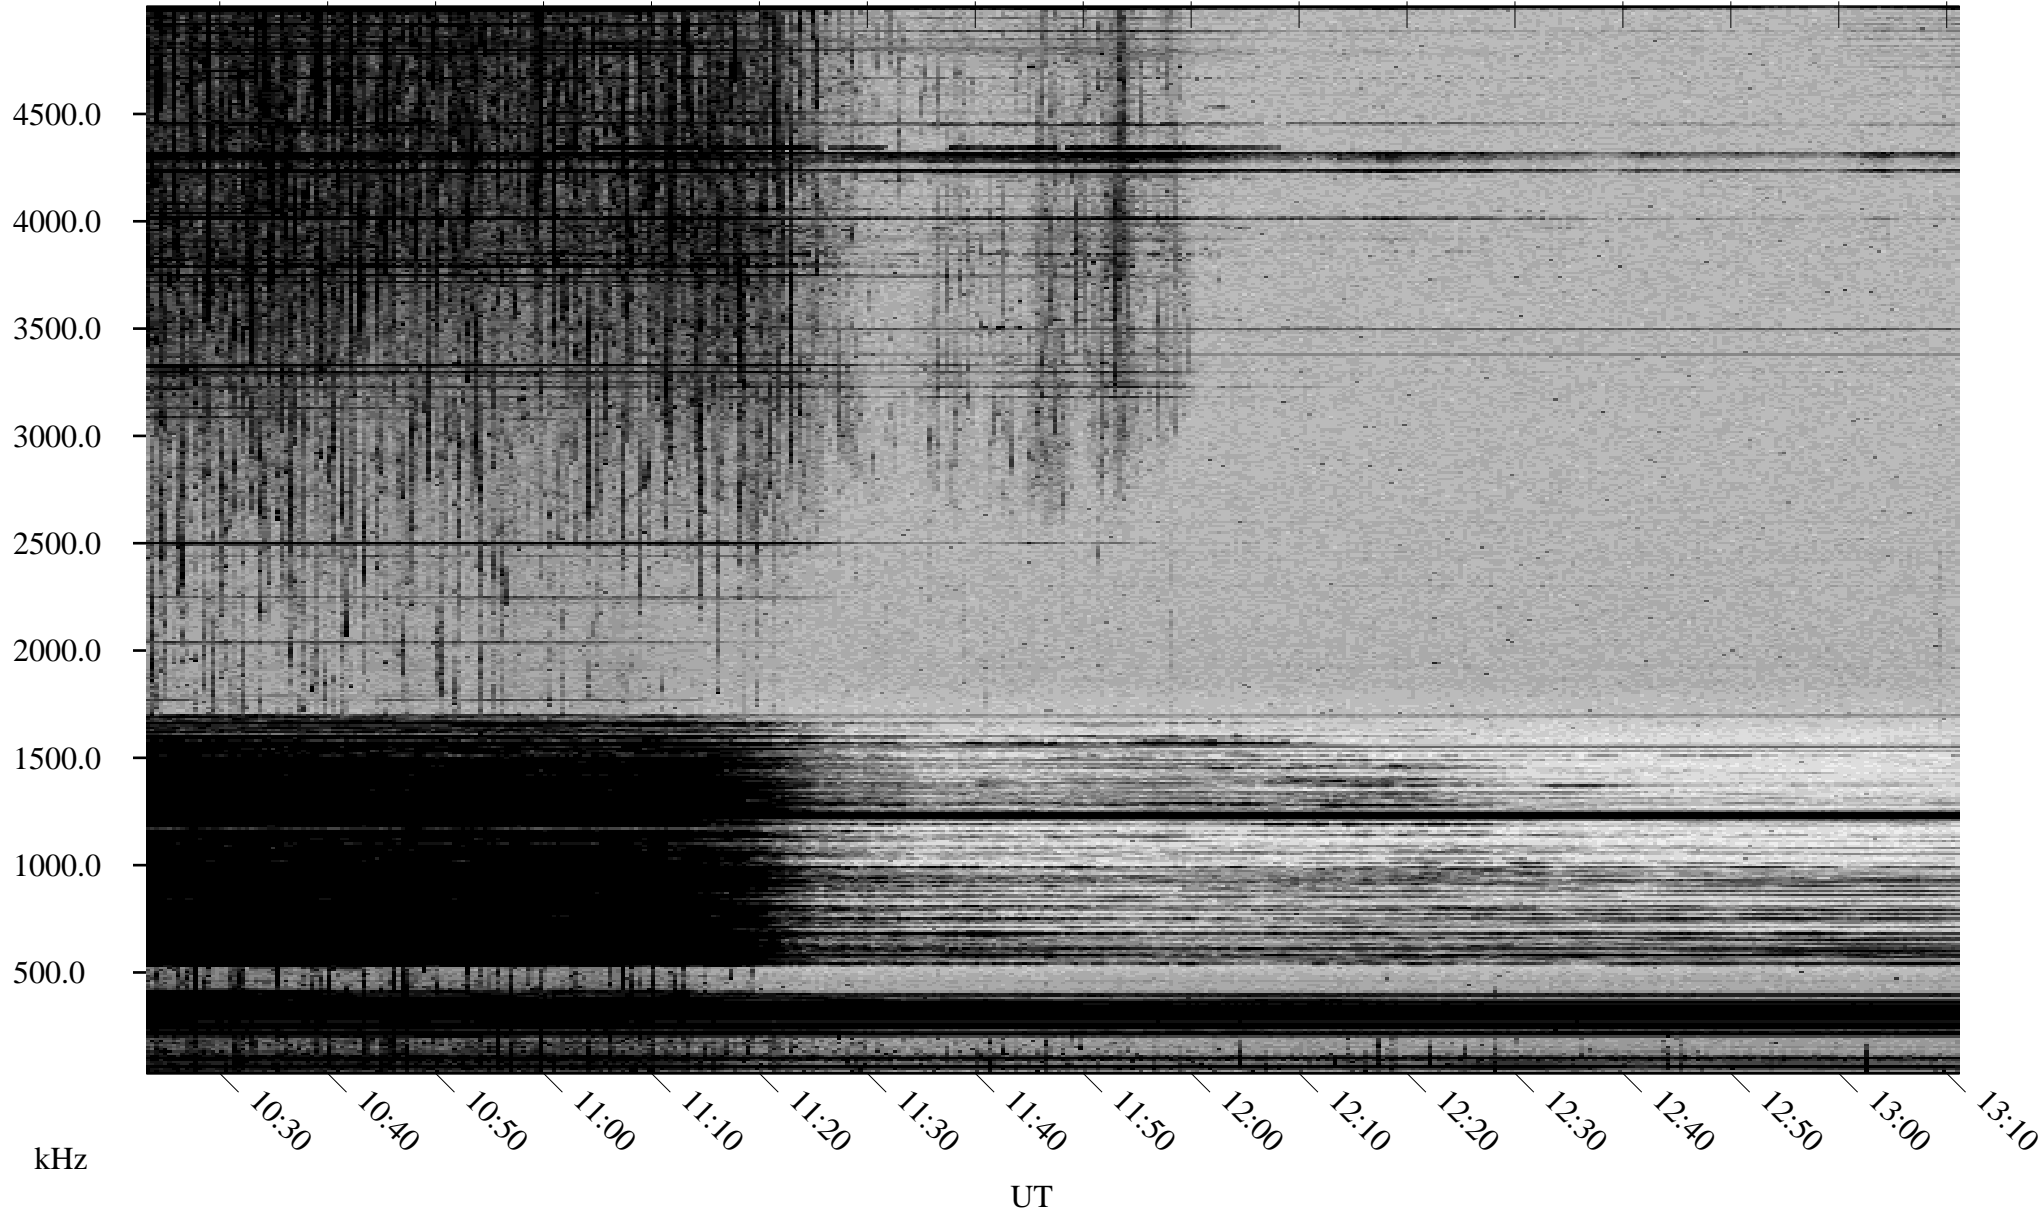

03/09/2002 Churchill, Manitoba

Linear Scale Black = 161 White = 15

ch02067l.r00m max_12

Page 5

03/09/2002 Churchill, Manitoba

Linear Scale Black = 161 White = 15

ch02067l.r00m max_12

Page 6

03/09/2002 Churchill, Manitoba

Linear Scale Black = 161 White = 15

ch02067l.r00m max_12

Page 7

03/09/2002 Churchill, Manitoba

Linear Scale Black = 161 White = 15

ch02067l.r00m max_12