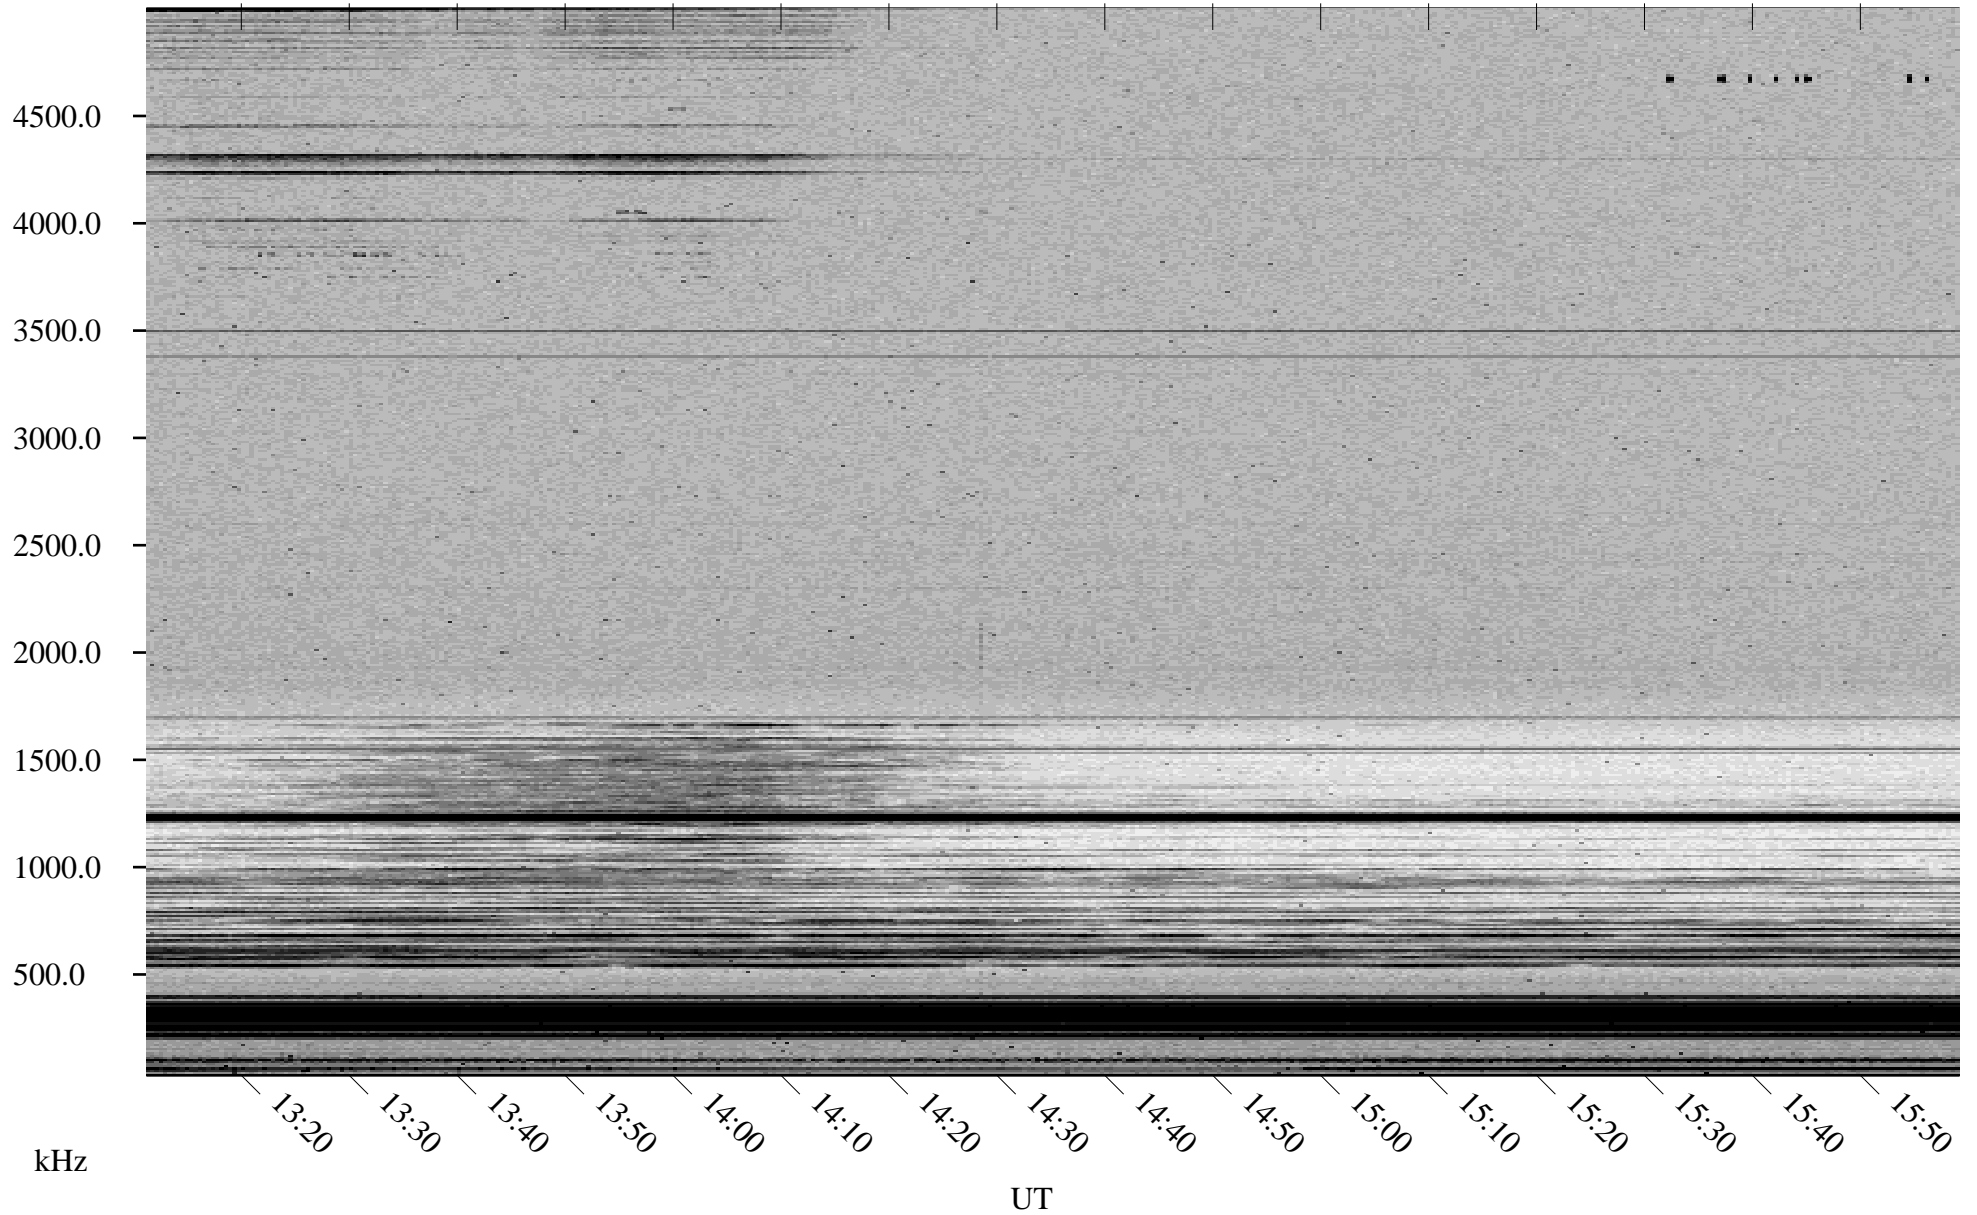

03/08/2002 Churchill, Manitoba

Linear Scale Black = 161 White = 15

ch02067l.r00m max_12

Page 1

03/08/2002 Churchill, Manitoba

Linear Scale Black = 161 White = 15

ch02067l.r00m max_12

Page 2

03/09/2002 Churchill, Manitoba

Linear Scale Black = 161 White = 15

ch02067l.r00m max_12

Page 3

03/09/2002 Churchill, Manitoba

Linear Scale Black = 161 White = 15

ch02067l.r00m max_12

Page 4

03/09/2002 Churchill, Manitoba

Linear Scale Black = 161 White = 15

ch02067l.r00m max_12

Page 5

03/09/2002 Churchill, Manitoba

Linear Scale Black = 161 White = 15

ch02067l.r00m max_12

Page 6

03/09/2002 Churchill, Manitoba

Linear Scale Black = 161 White = 15

ch02067l.r00m max_12

Page 7

03/09/2002 Churchill, Manitoba

Linear Scale Black = 161 White = 15

ch02067l.r00m max_12