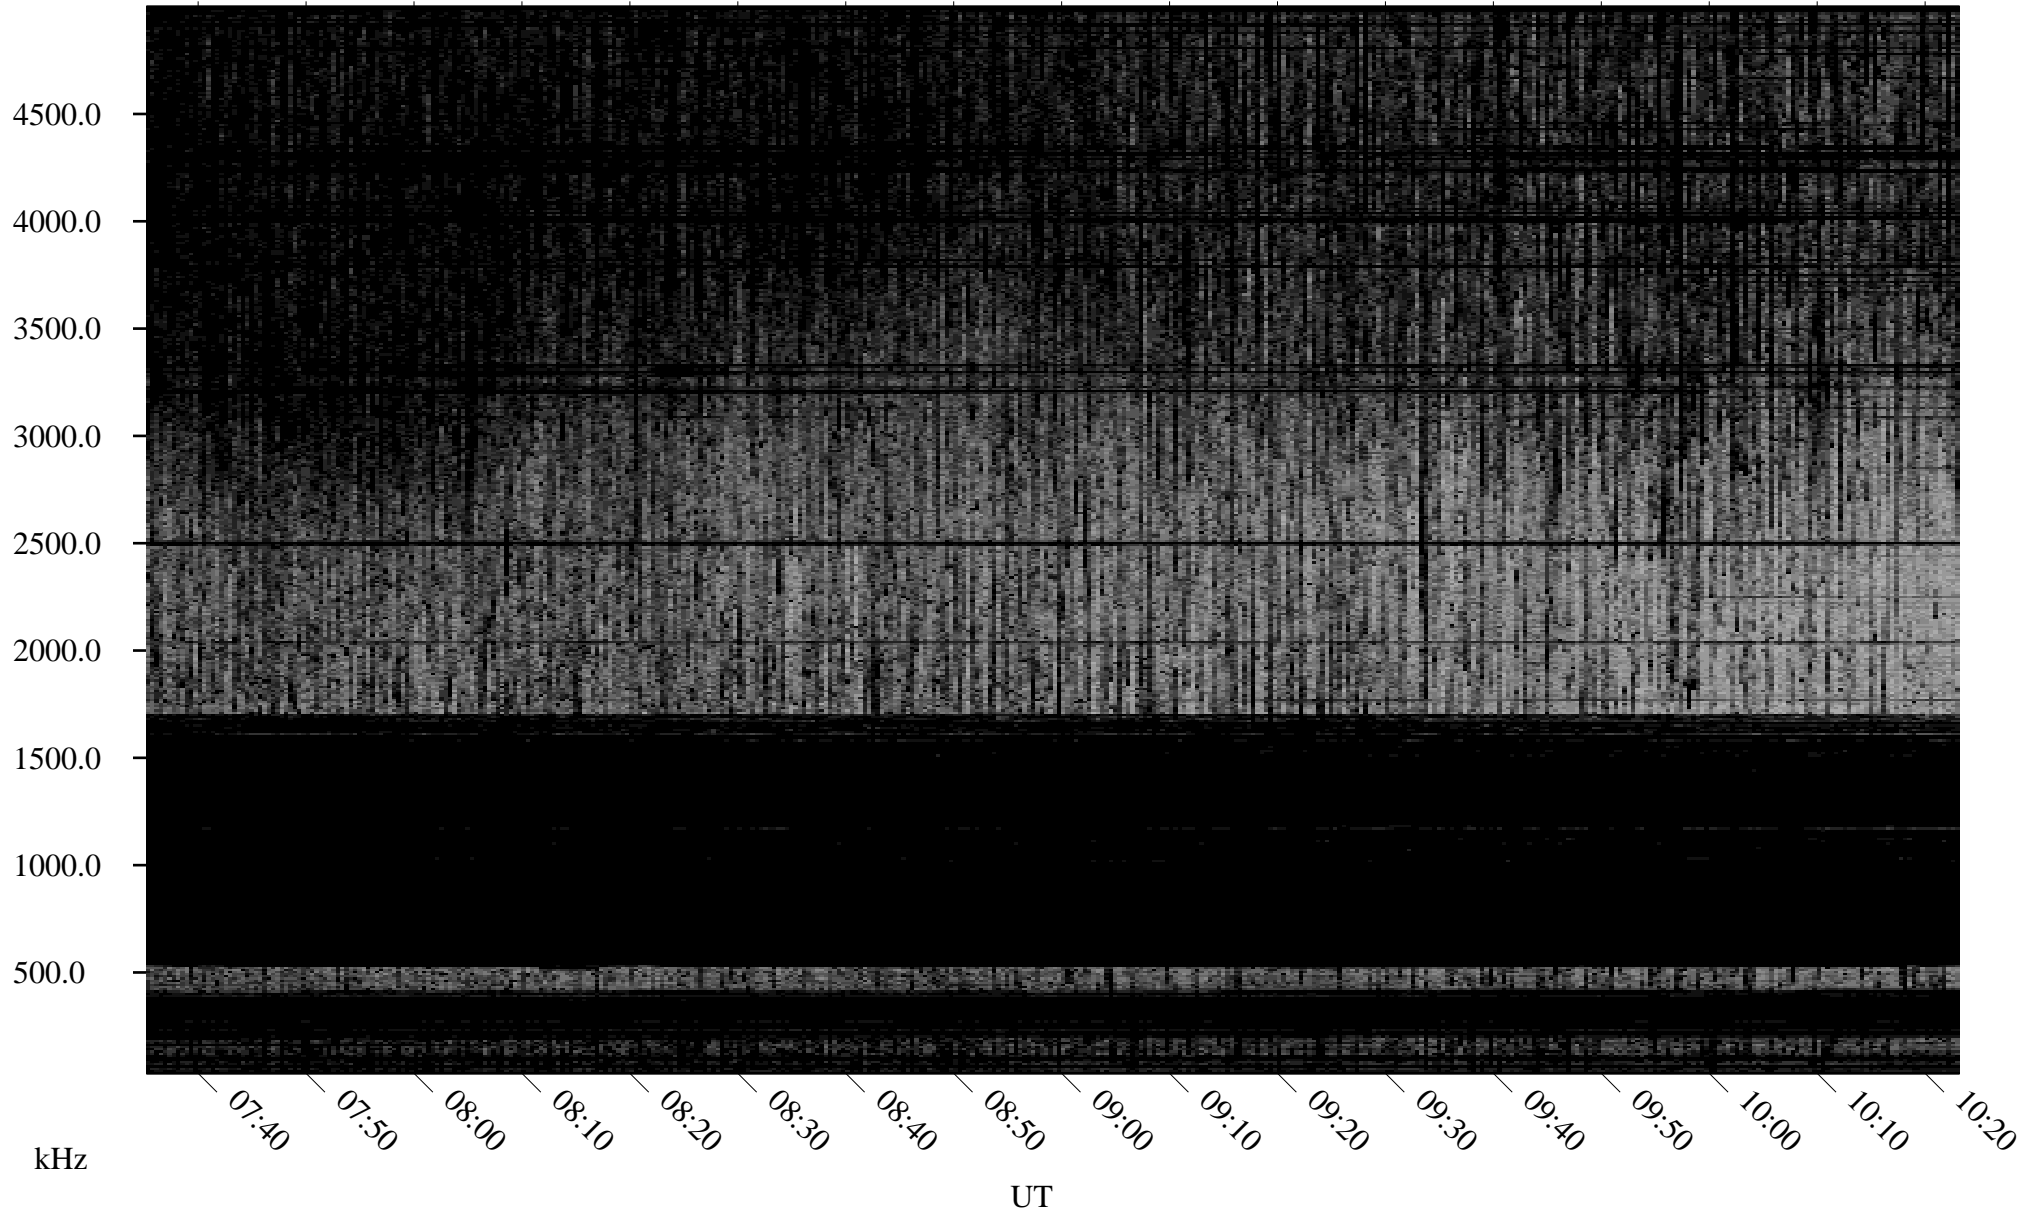

03/08/2002 Churchill, Manitoba

Linear Scale Black = 161 White = 15

ch02067l.r00m max_12

Page 1

03/08/2002 Churchill, Manitoba

Linear Scale Black = 161 White = 15

ch02067l.r00m max_12

Page 2

03/09/2002 Churchill, Manitoba

Linear Scale Black = 161 White = 15

ch02067l.r00m max_12

Page 3

03/09/2002 Churchill, Manitoba

Linear Scale Black = 161 White = 15

ch02067l.r00m max_12

Page 4

03/09/2002 Churchill, Manitoba

Linear Scale Black = 161 White = 15

ch02067l.r00m max_12

Page 5

03/09/2002 Churchill, Manitoba

Linear Scale Black = 161 White = 15

ch02067l.r00m max_12

Page 6

03/09/2002 Churchill, Manitoba

Linear Scale Black = 161 White = 15

ch02067l.r00m max_12

Page 7

03/09/2002 Churchill, Manitoba

Linear Scale Black = 161 White = 15

ch02067l.r00m max_12