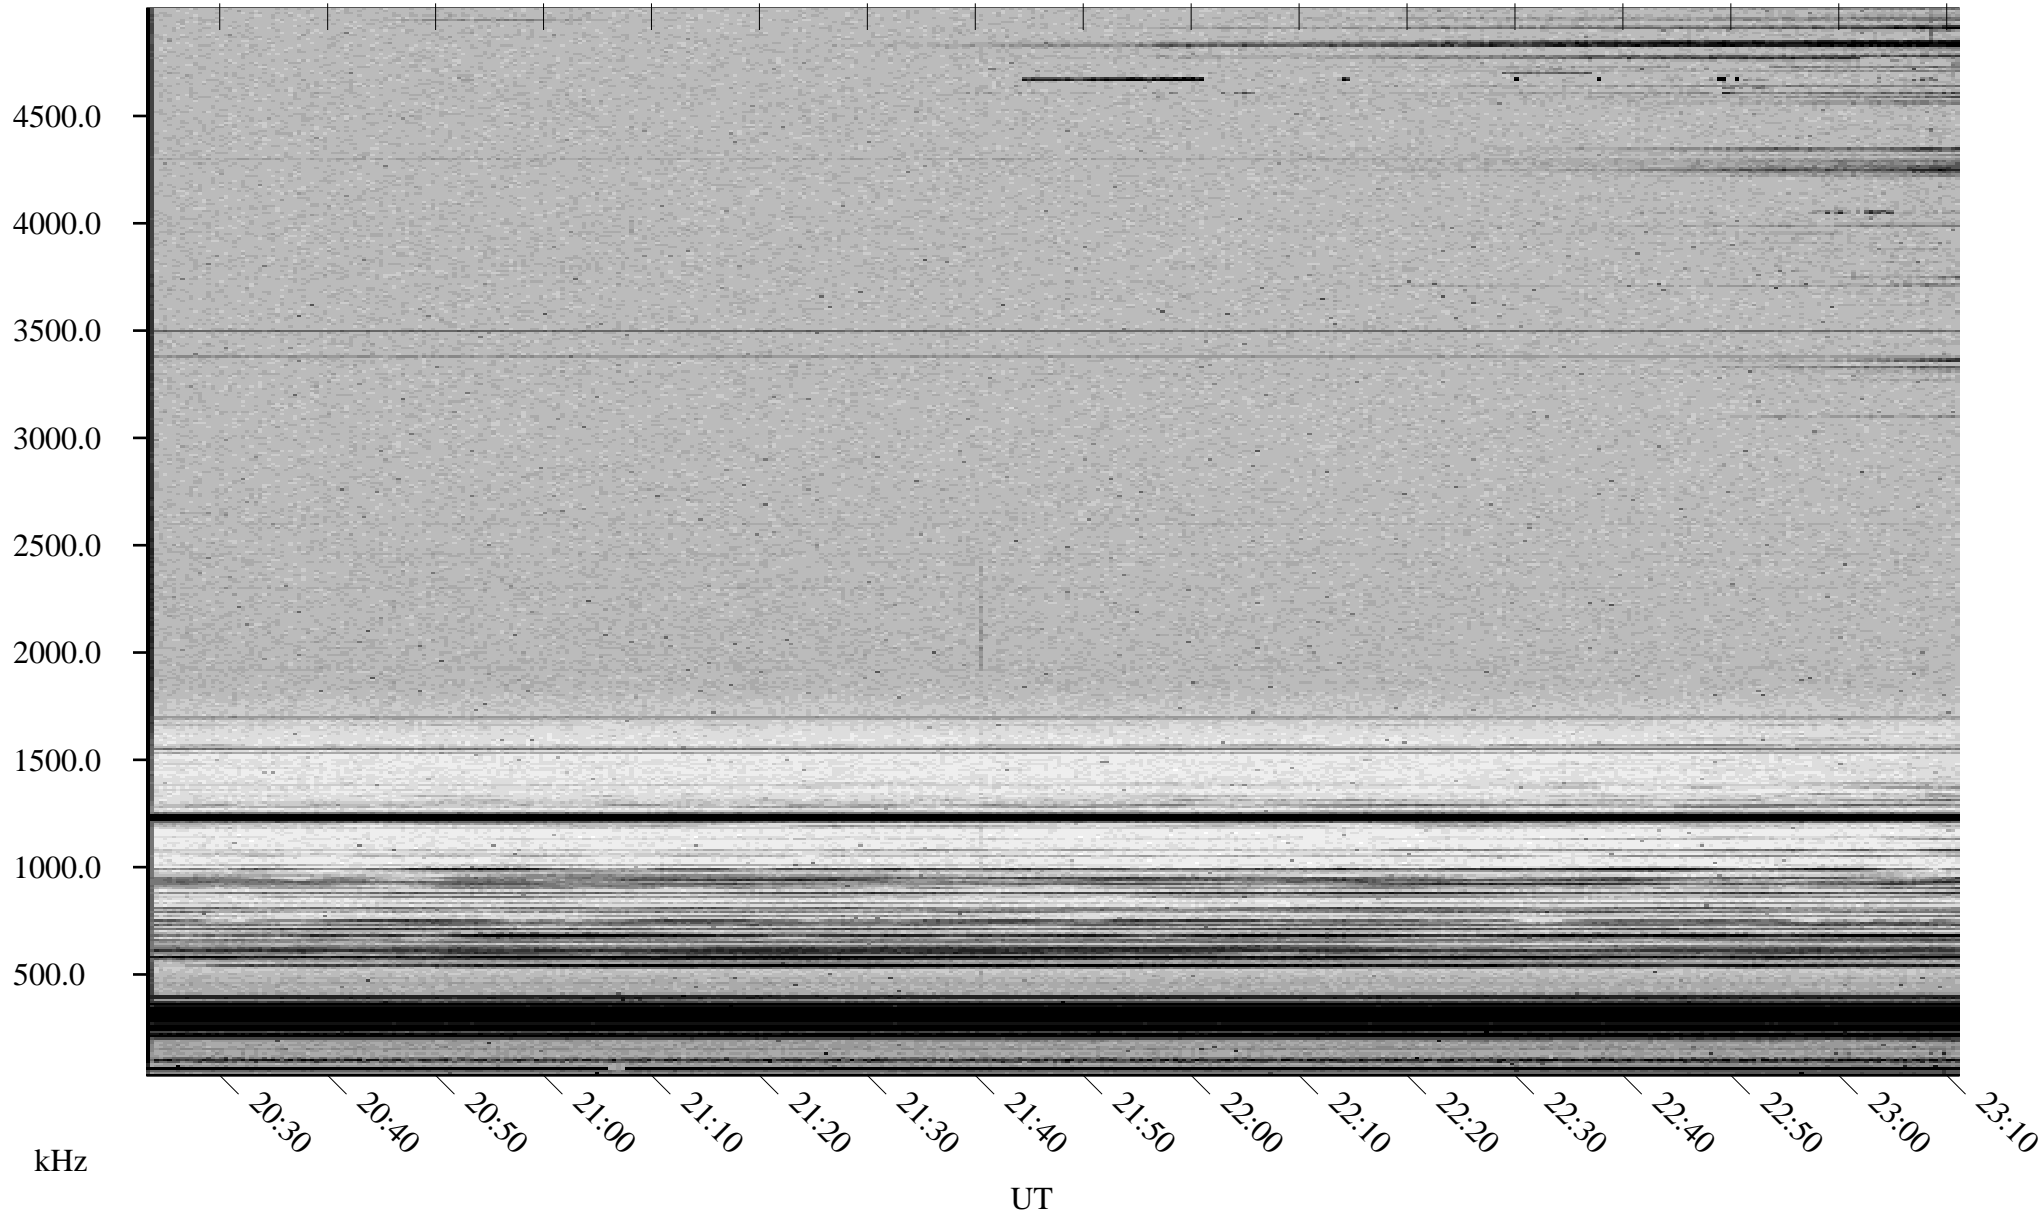

03/08/2002 Churchill, Manitoba

Linear Scale Black = 161 White = 15

ch02067l.r00m max_12

Page 1

03/08/2002 Churchill, Manitoba

Linear Scale Black = 161 White = 15

ch02067l.r00m max_12

Page 2

03/09/2002 Churchill, Manitoba

Linear Scale Black = 161 White = 15

ch02067l.r00m max_12

Page 3

03/09/2002 Churchill, Manitoba

Linear Scale Black = 161 White = 15

ch02067l.r00m max_12

Page 4

03/09/2002 Churchill, Manitoba

Linear Scale Black = 161 White = 15

ch02067l.r00m max_12

Page 5

03/09/2002 Churchill, Manitoba

Linear Scale Black = 161 White = 15

ch02067l.r00m max_12

Page 6

03/09/2002 Churchill, Manitoba

Linear Scale Black = 161 White = 15

ch02067l.r00m max_12

Page 7

03/09/2002 Churchill, Manitoba

Linear Scale Black = 161 White = 15

ch02067l.r00m max_12