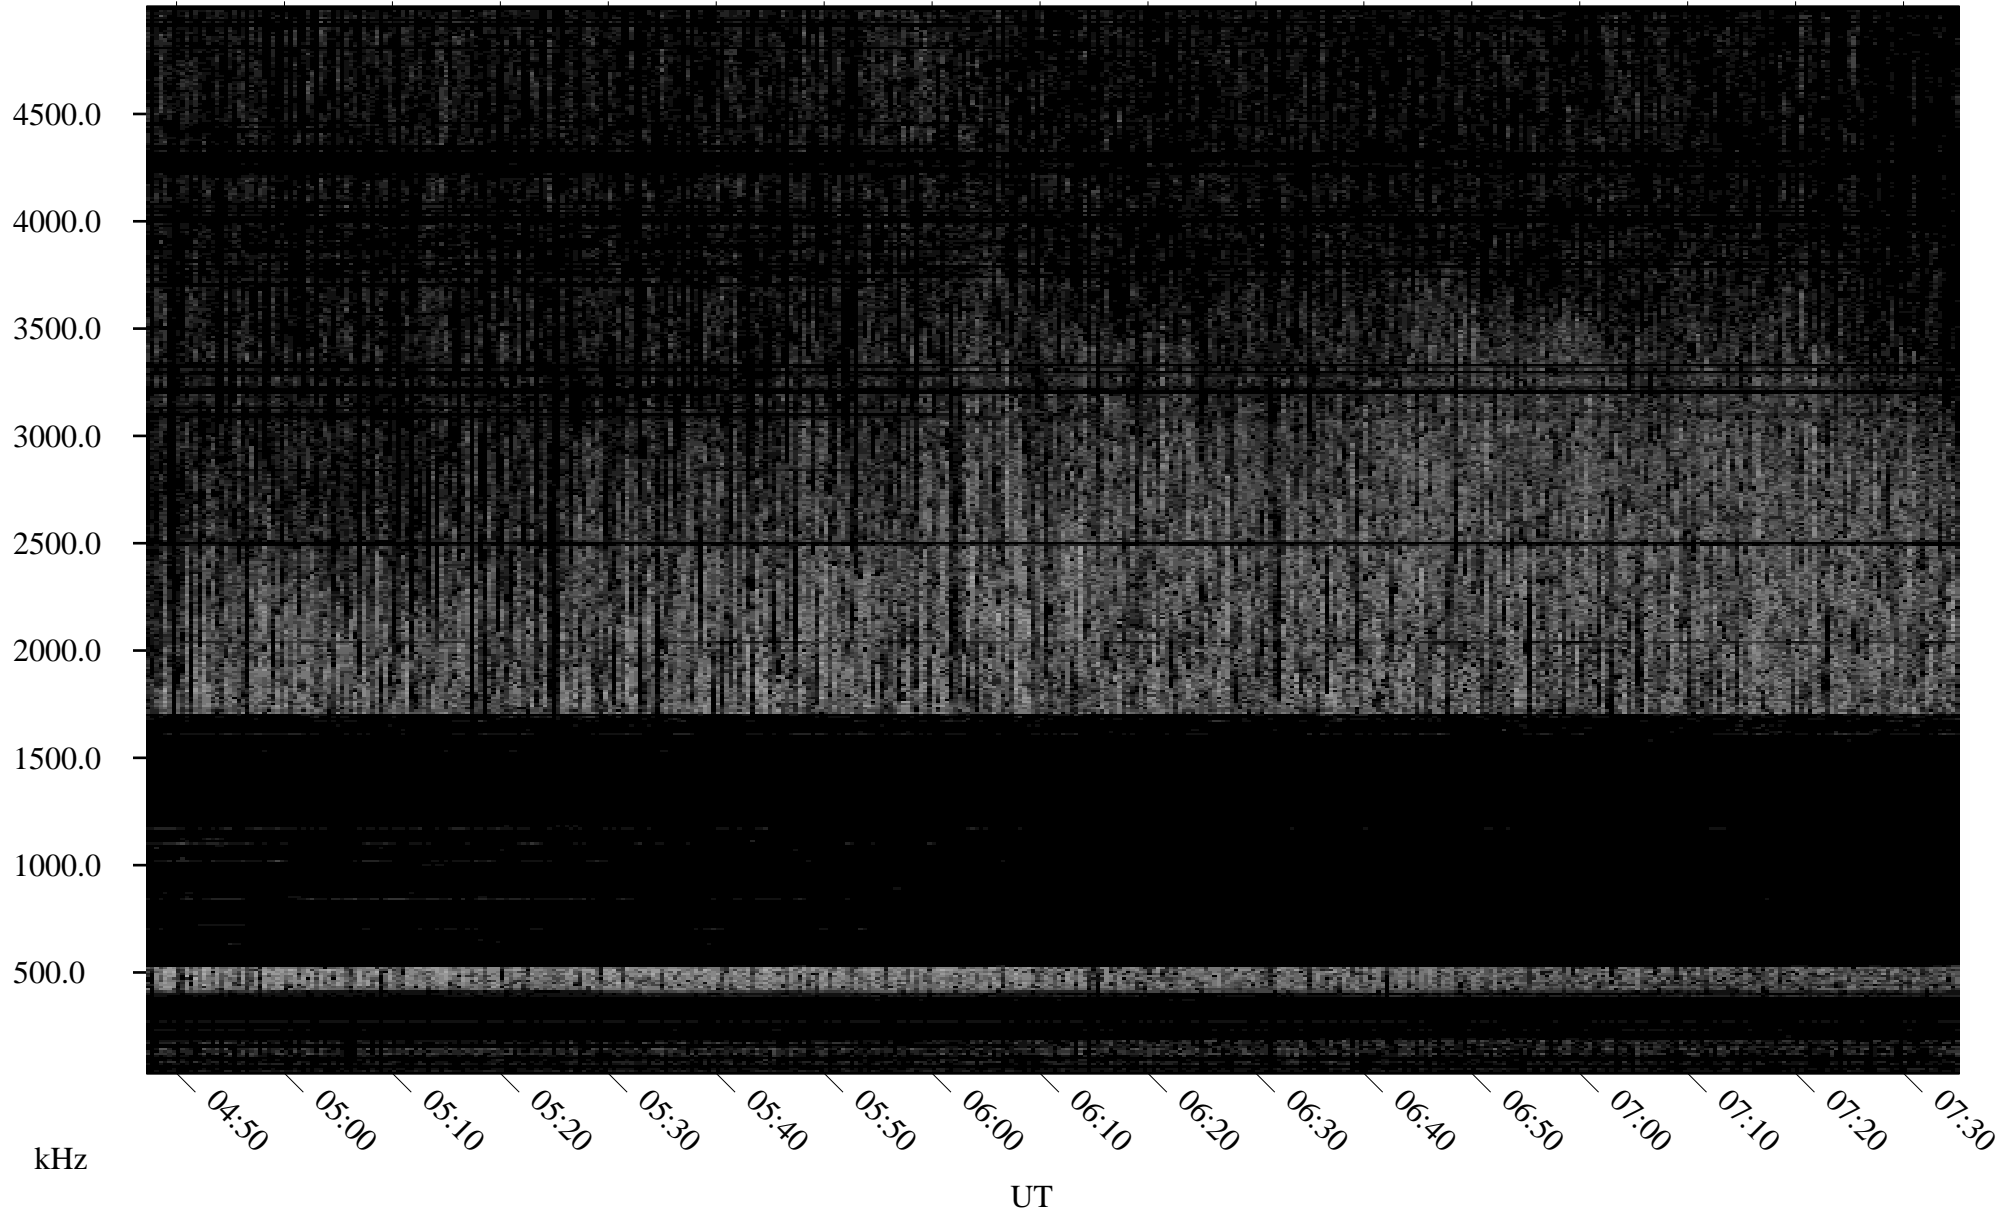

03/08/2002 Churchill, Manitoba

Linear Scale Black = 161 White = 15

ch02067l.r00m max_12

Page 1

03/08/2002 Churchill, Manitoba

Linear Scale Black = 161 White = 15

ch02067l.r00m max_12

Page 2

03/09/2002 Churchill, Manitoba

Linear Scale Black = 161 White = 15

ch02067l.r00m max_12

Page 3

03/09/2002 Churchill, Manitoba

Linear Scale Black = 161 White = 15

ch02067l.r00m max_12

Page 4

03/09/2002 Churchill, Manitoba

Linear Scale Black = 161 White = 15

ch02067l.r00m max_12

Page 5

03/09/2002 Churchill, Manitoba

Linear Scale Black = 161 White = 15

ch02067l.r00m max_12

Page 6

03/09/2002 Churchill, Manitoba

Linear Scale Black = 161 White = 15

ch02067l.r00m max_12

Page 7

03/09/2002 Churchill, Manitoba

Linear Scale Black = 161 White = 15

ch02067l.r00m max_12