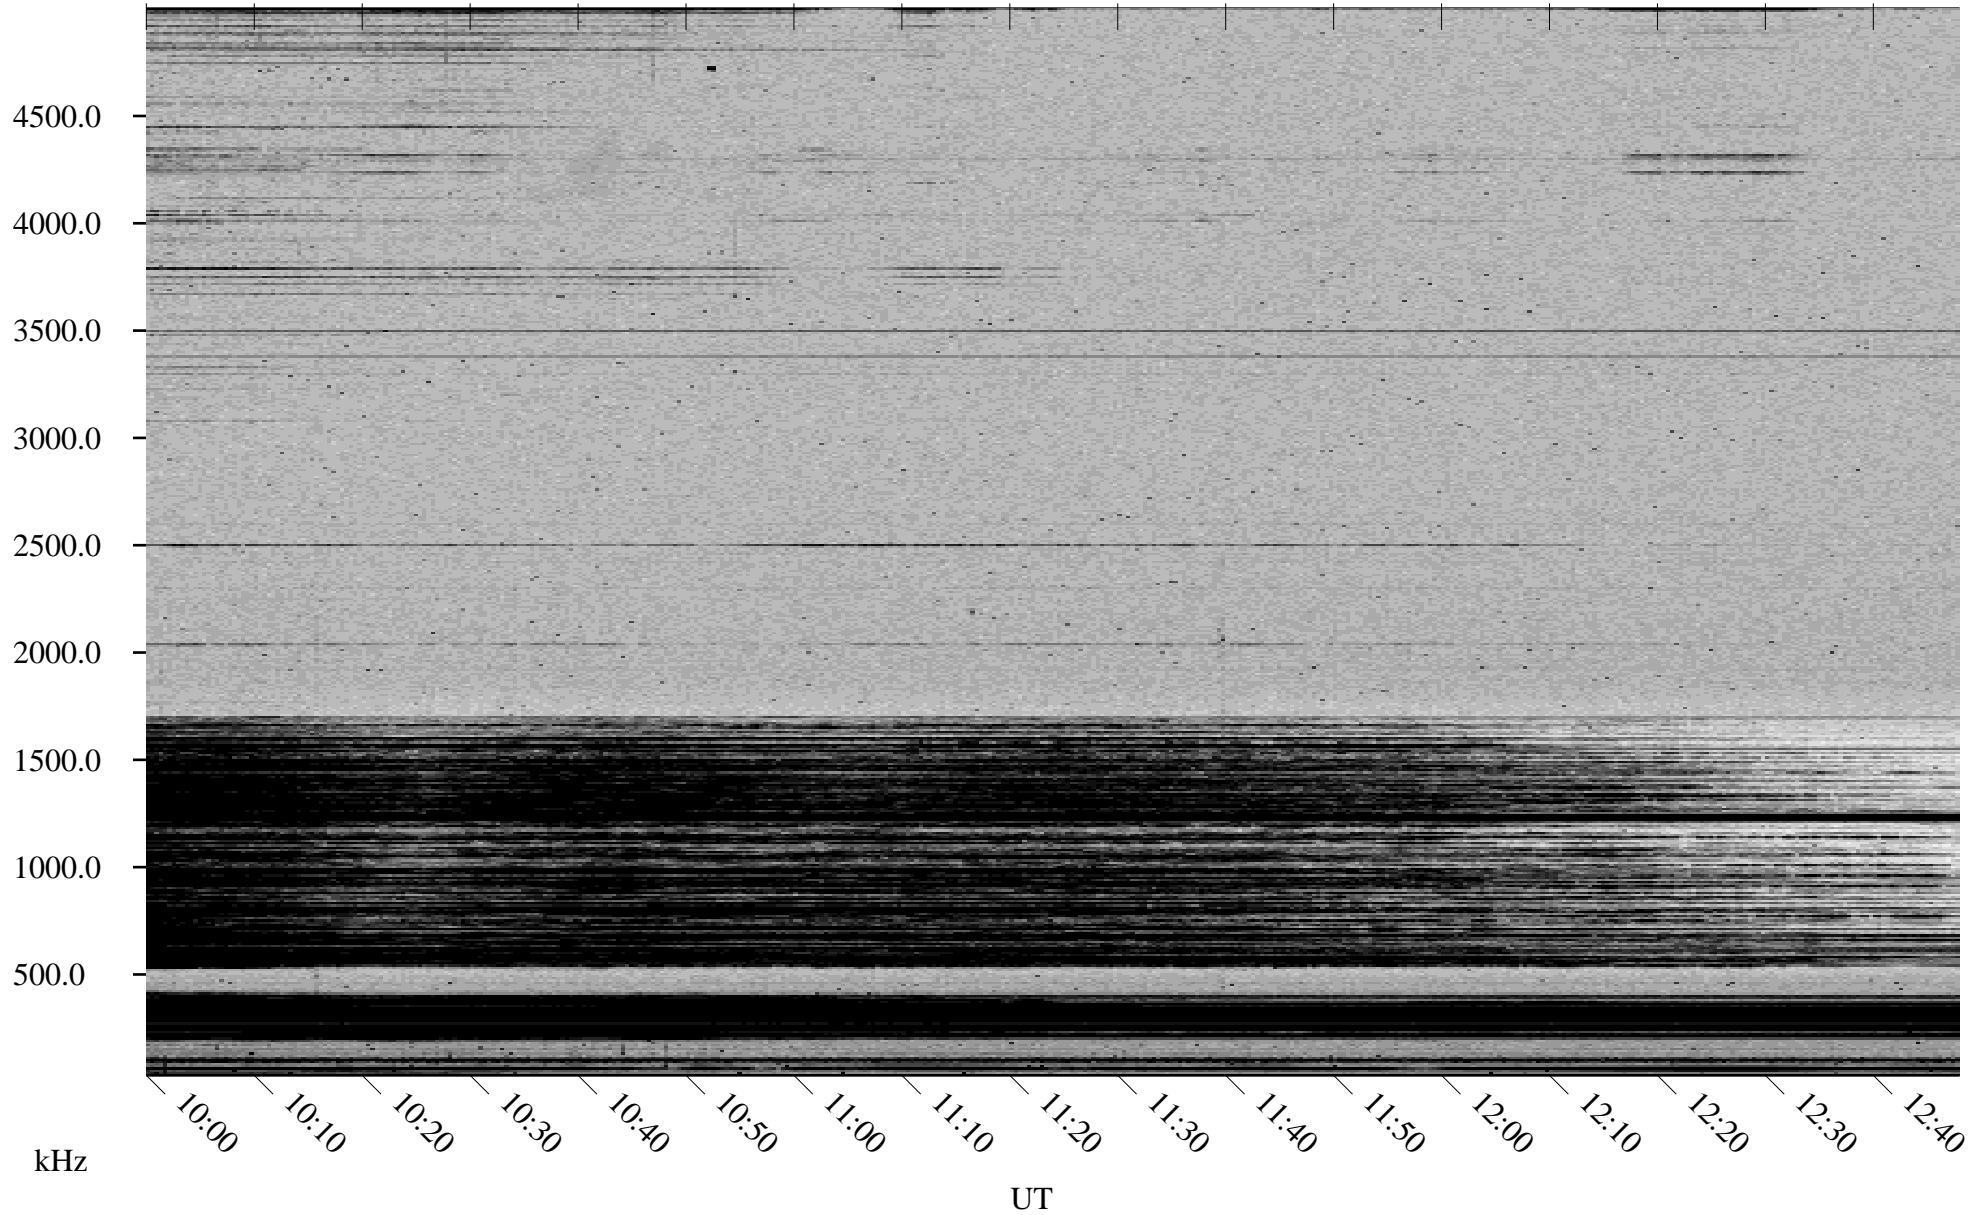

03/09/2002 Churchill, Manitoba

Linear Scale Black = 161 White = 15

ch02068l.r00m max_12

Page 1

03/09/2002 Churchill, Manitoba

Linear Scale Black = 161 White = 15

ch02068l.r00m max_12

Page 2

03/10/2002 Churchill, Manitoba

Linear Scale Black = 161 White = 15

ch02068l.r00m max_12

Page 3

03/10/2002 Churchill, Manitoba

Linear Scale Black = 161 White = 15

ch02068l.r00m max_12

Page 4

03/10/2002 Churchill, Manitoba

Linear Scale Black = 161 White = 15

ch02068l.r00m max_12

Page 5

03/10/2002 Churchill, Manitoba

Linear Scale Black = 161 White = 15

ch02068l.r00m max_12

Page 6

03/10/2002 Churchill, Manitoba

Linear Scale Black = 161 White = 15

ch02068l.r00m max_12

Page 7

03/10/2002 Churchill, Manitoba

Linear Scale Black = 161 White = 15

ch02068l.r00m max_12