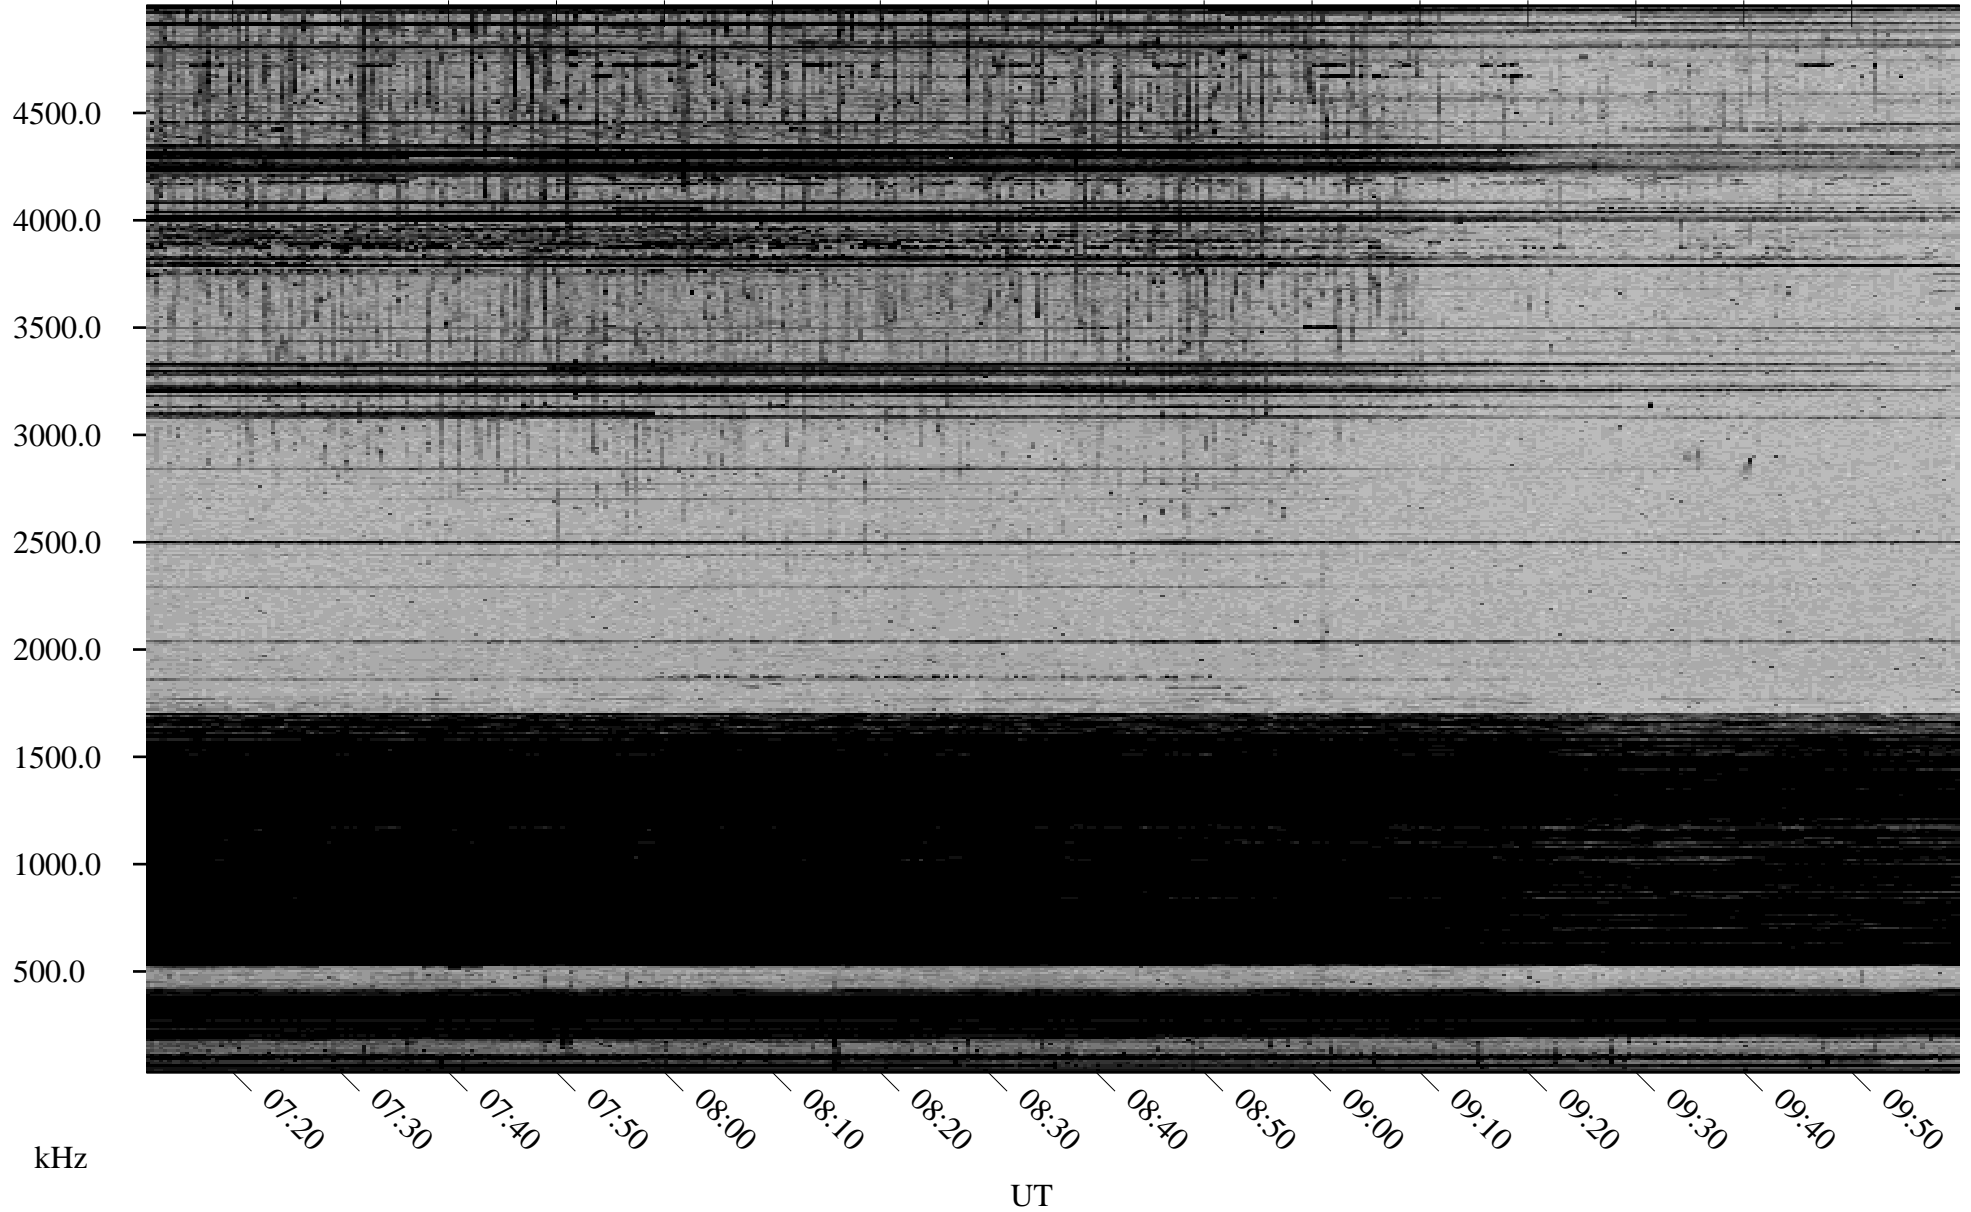

03/09/2002 Churchill, Manitoba

Linear Scale Black = 161 White = 15

ch02068l.r00m max_12

Page 1

03/09/2002 Churchill, Manitoba

Linear Scale Black = 161 White = 15

ch02068l.r00m max_12

Page 2

03/10/2002 Churchill, Manitoba

Linear Scale Black = 161 White = 15

ch02068l.r00m max_12

Page 3

03/10/2002 Churchill, Manitoba

Linear Scale Black = 161 White = 15

ch02068l.r00m max_12

Page 4

03/10/2002 Churchill, Manitoba

Linear Scale Black = 161 White = 15

ch02068l.r00m max_12

Page 5

03/10/2002 Churchill, Manitoba

Linear Scale Black = 161 White = 15

ch02068l.r00m max_12

Page 6

03/10/2002 Churchill, Manitoba

Linear Scale Black = 161 White = 15

ch02068l.r00m max_12

Page 7

03/10/2002 Churchill, Manitoba

Linear Scale Black = 161 White = 15

ch02068l.r00m max_12