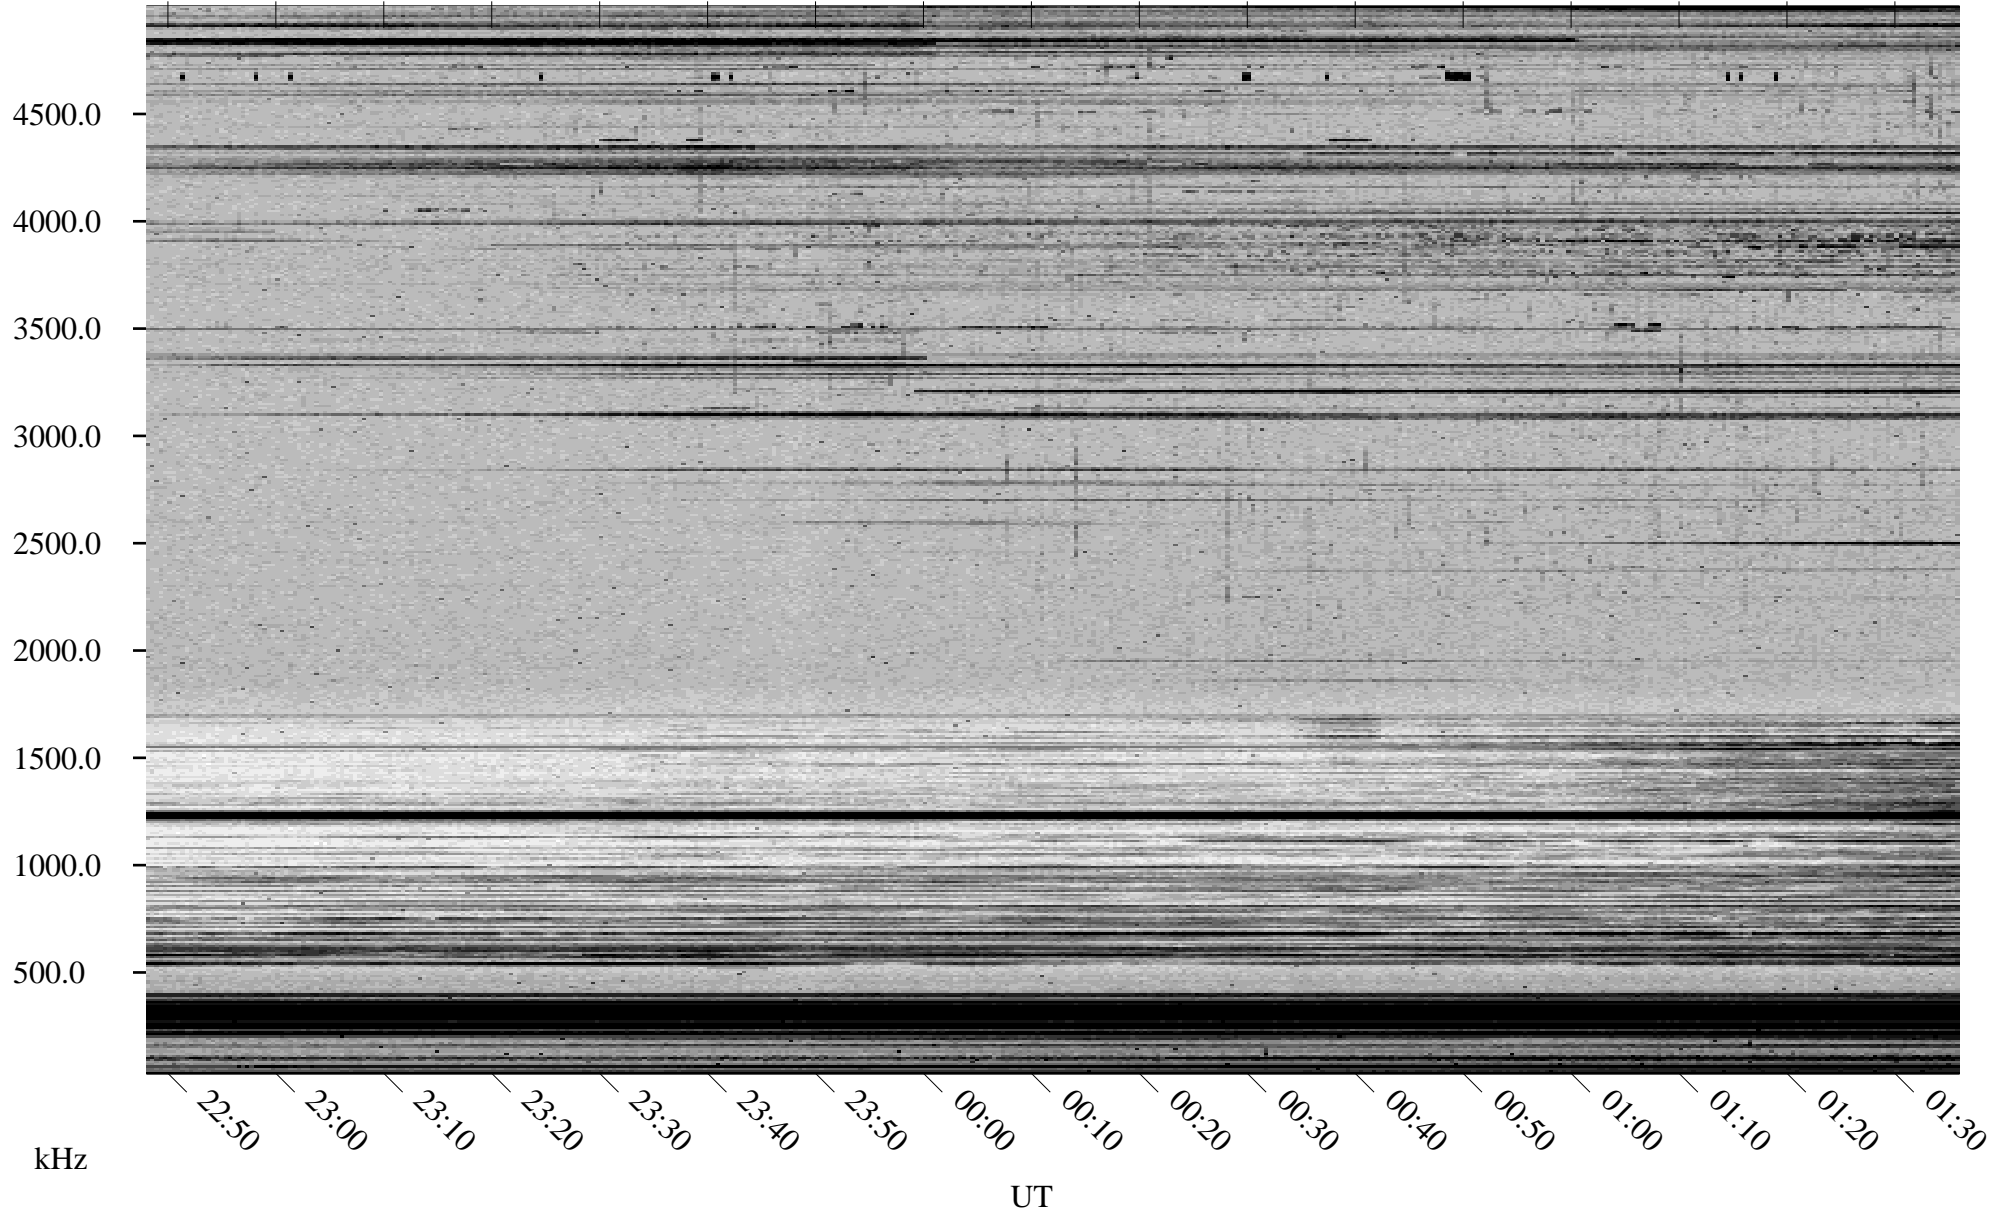

03/09/2002 Churchill, Manitoba

Linear Scale Black = 161 White = 15

ch02068l.r00m max_12

Page 1

03/09/2002 Churchill, Manitoba

Linear Scale Black = 161 White = 15

ch02068l.r00m max_12

Page 2

03/10/2002 Churchill, Manitoba

Linear Scale Black = 161 White = 15

ch02068l.r00m max_12

Page 3

03/10/2002 Churchill, Manitoba

Linear Scale Black = 161 White = 15

ch02068l.r00m max_12

Page 4

03/10/2002 Churchill, Manitoba

Linear Scale Black = 161 White = 15

ch02068l.r00m max_12

Page 5

03/10/2002 Churchill, Manitoba

Linear Scale Black = 161 White = 15

ch02068l.r00m max_12

Page 6

03/10/2002 Churchill, Manitoba

Linear Scale Black = 161 White = 15

ch02068l.r00m max_12

Page 7

03/10/2002 Churchill, Manitoba

Linear Scale Black = 161 White = 15

ch02068l.r00m max_12