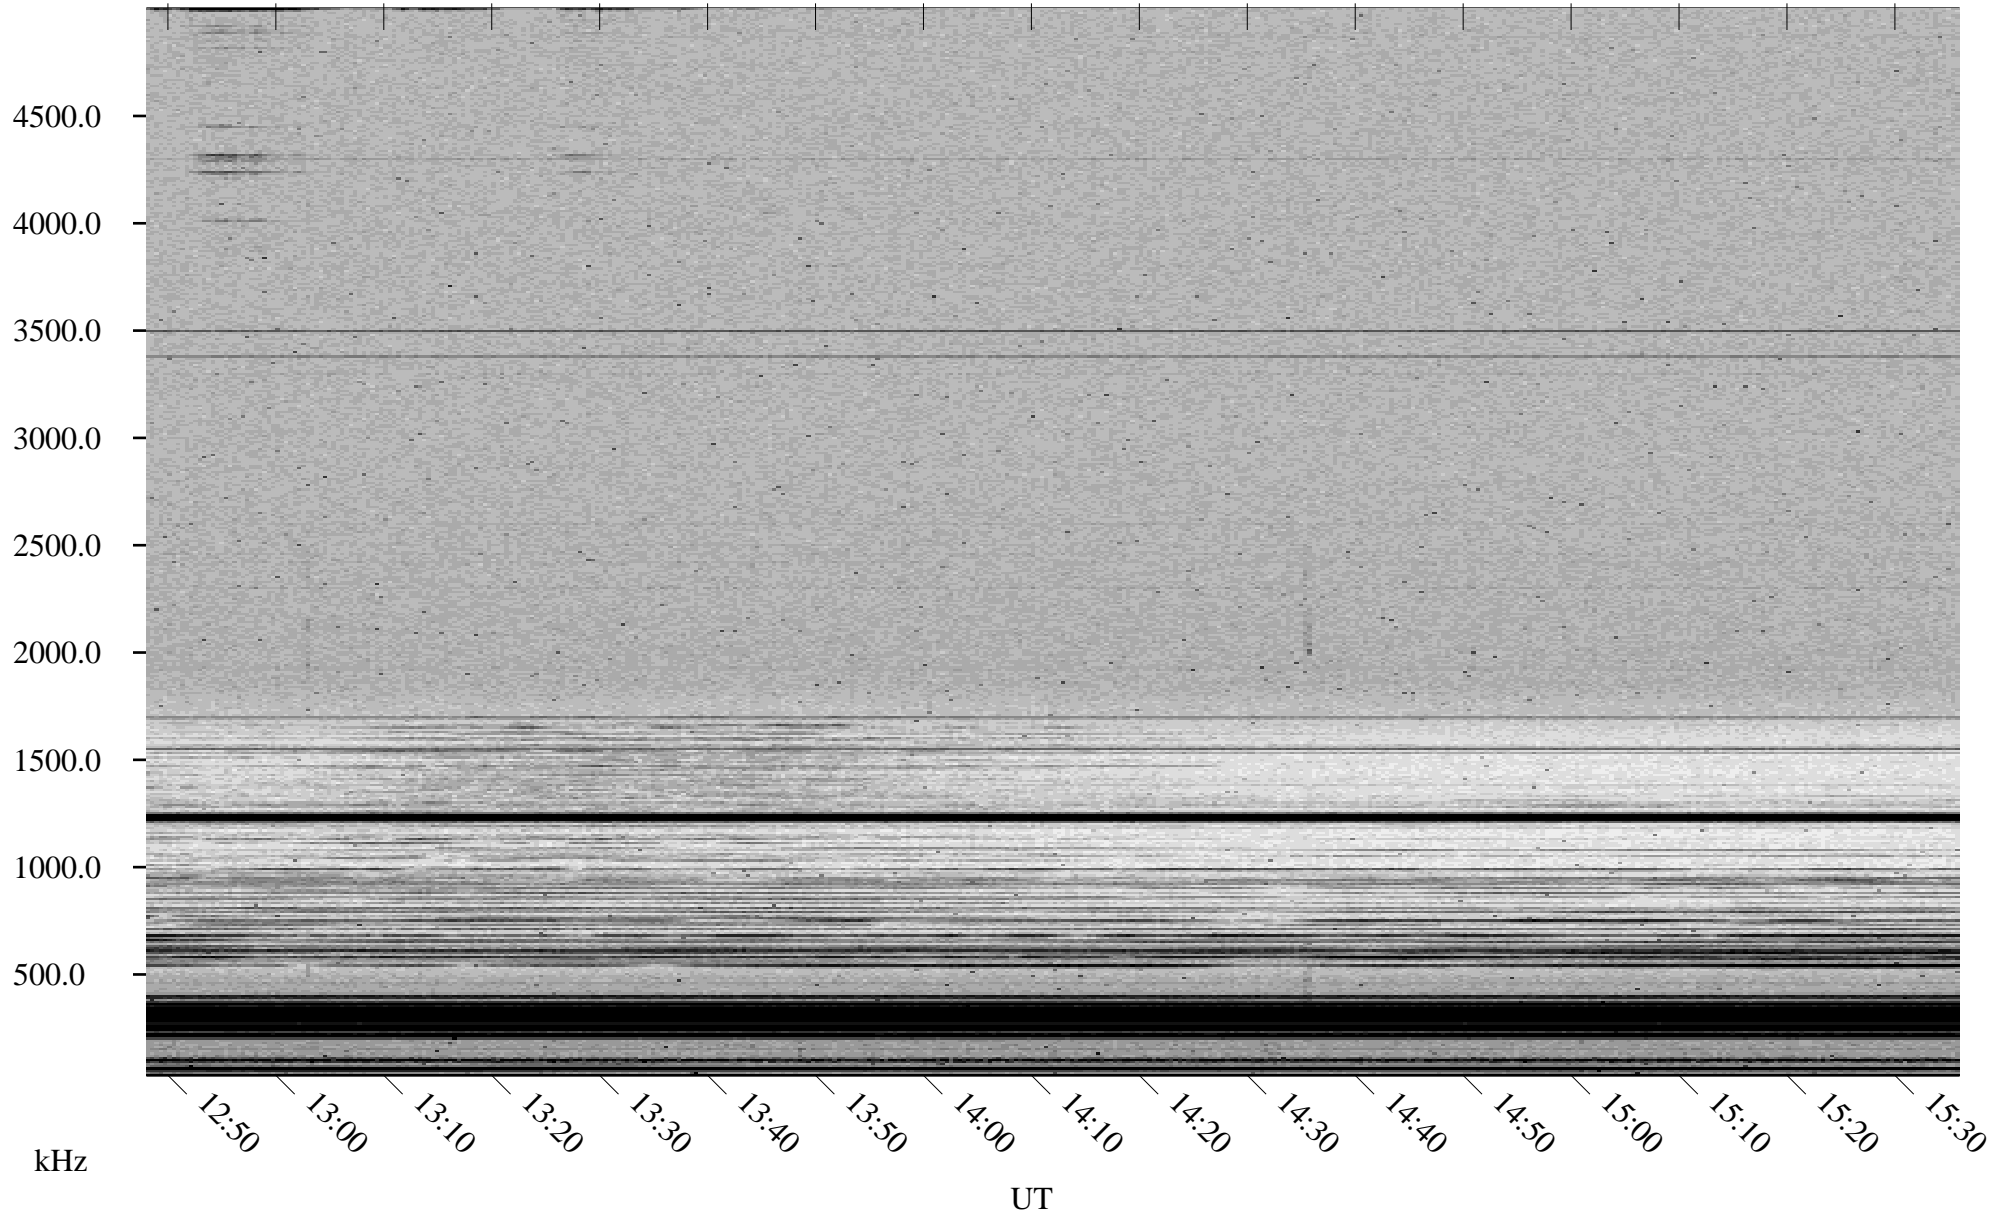

03/09/2002 Churchill, Manitoba

Linear Scale Black = 161 White = 15

ch02068l.r00m max_12

Page 1

03/09/2002 Churchill, Manitoba

Linear Scale Black = 161 White = 15

ch02068l.r00m max_12

Page 2

03/10/2002 Churchill, Manitoba

Linear Scale Black = 161 White = 15

ch02068l.r00m max_12

Page 3

03/10/2002 Churchill, Manitoba

Linear Scale Black = 161 White = 15

ch02068l.r00m max_12

Page 4

03/10/2002 Churchill, Manitoba

Linear Scale Black = 161 White = 15

ch02068l.r00m max_12

Page 5

03/10/2002 Churchill, Manitoba

Linear Scale Black = 161 White = 15

ch02068l.r00m max_12

Page 6

03/10/2002 Churchill, Manitoba

Linear Scale Black = 161 White = 15

ch02068l.r00m max_12

Page 7

03/10/2002 Churchill, Manitoba

Linear Scale Black = 161 White = 15

ch02068l.r00m max_12