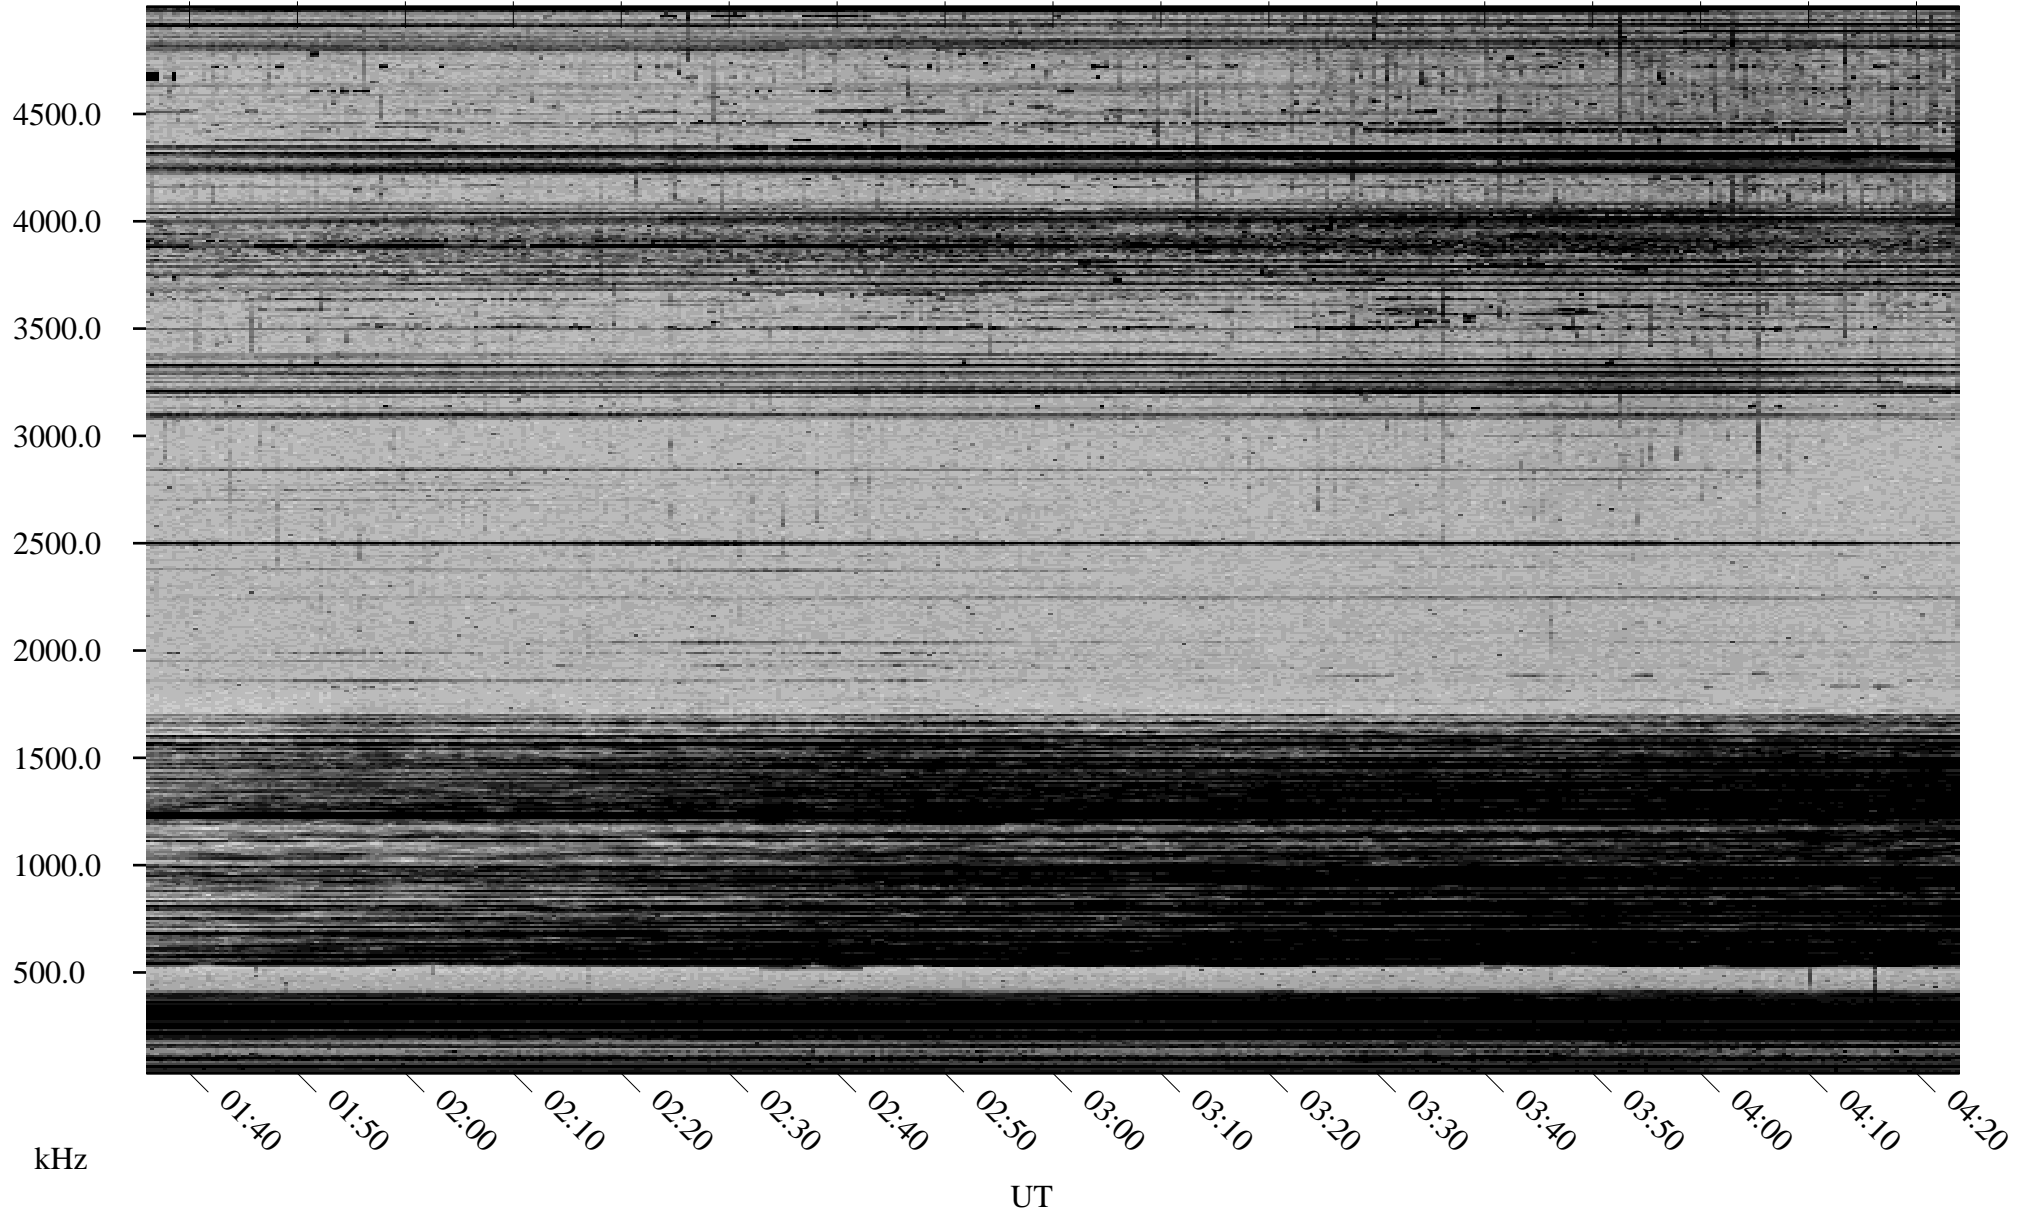

03/09/2002 Churchill, Manitoba

Linear Scale Black = 161 White = 15

ch02068l.r00m max_12

Page 1

03/09/2002 Churchill, Manitoba

Linear Scale Black = 161 White = 15

ch02068l.r00m max_12

Page 2

03/10/2002 Churchill, Manitoba

Linear Scale Black = 161 White = 15

ch02068l.r00m max_12

Page 3

03/10/2002 Churchill, Manitoba

Linear Scale Black = 161 White = 15

ch02068l.r00m max_12

Page 4

03/10/2002 Churchill, Manitoba

Linear Scale Black = 161 White = 15

ch02068l.r00m max_12

Page 5

03/10/2002 Churchill, Manitoba

Linear Scale Black = 161 White = 15

ch02068l.r00m max_12

Page 6

03/10/2002 Churchill, Manitoba

Linear Scale Black = 161 White = 15

ch02068l.r00m max_12

Page 7

03/10/2002 Churchill, Manitoba

Linear Scale Black = 161 White = 15

ch02068l.r00m max_12