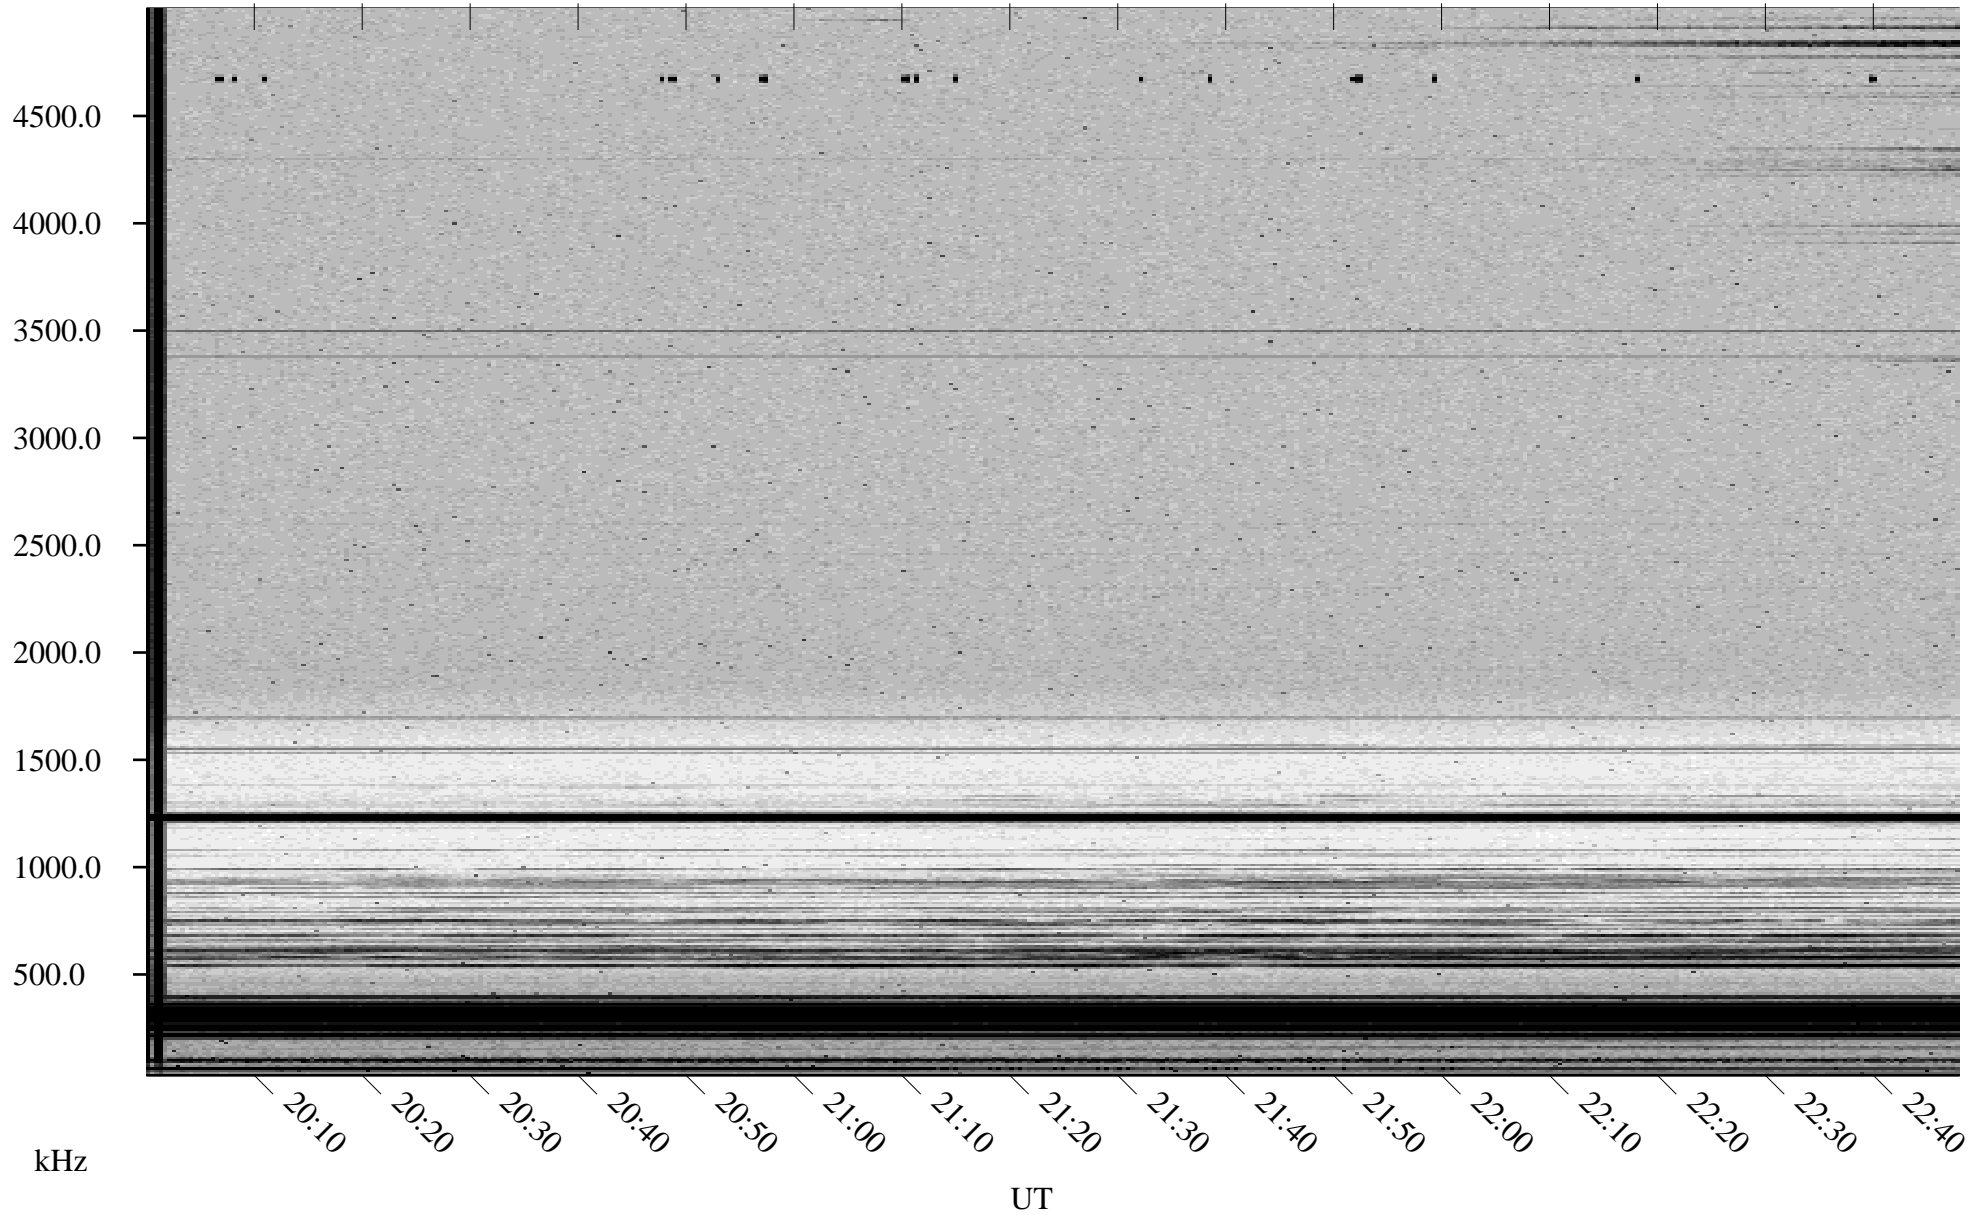

03/09/2002 Churchill, Manitoba

Linear Scale Black = 161 White = 15

ch02068l.r00m max_12

Page 1

03/09/2002 Churchill, Manitoba

Linear Scale Black = 161 White = 15

ch02068l.r00m max_12

Page 2

03/10/2002 Churchill, Manitoba

Linear Scale Black = 161 White = 15

ch02068l.r00m max_12

Page 3

03/10/2002 Churchill, Manitoba

Linear Scale Black = 161 White = 15

ch02068l.r00m max_12

Page 4

03/10/2002 Churchill, Manitoba

Linear Scale Black = 161 White = 15

ch02068l.r00m max_12

Page 5

03/10/2002 Churchill, Manitoba

Linear Scale Black = 161 White = 15

ch02068l.r00m max_12

Page 6

03/10/2002 Churchill, Manitoba

Linear Scale Black = 161 White = 15

ch02068l.r00m max_12

Page 7

03/10/2002 Churchill, Manitoba

Linear Scale Black = 161 White = 15

ch02068l.r00m max_12