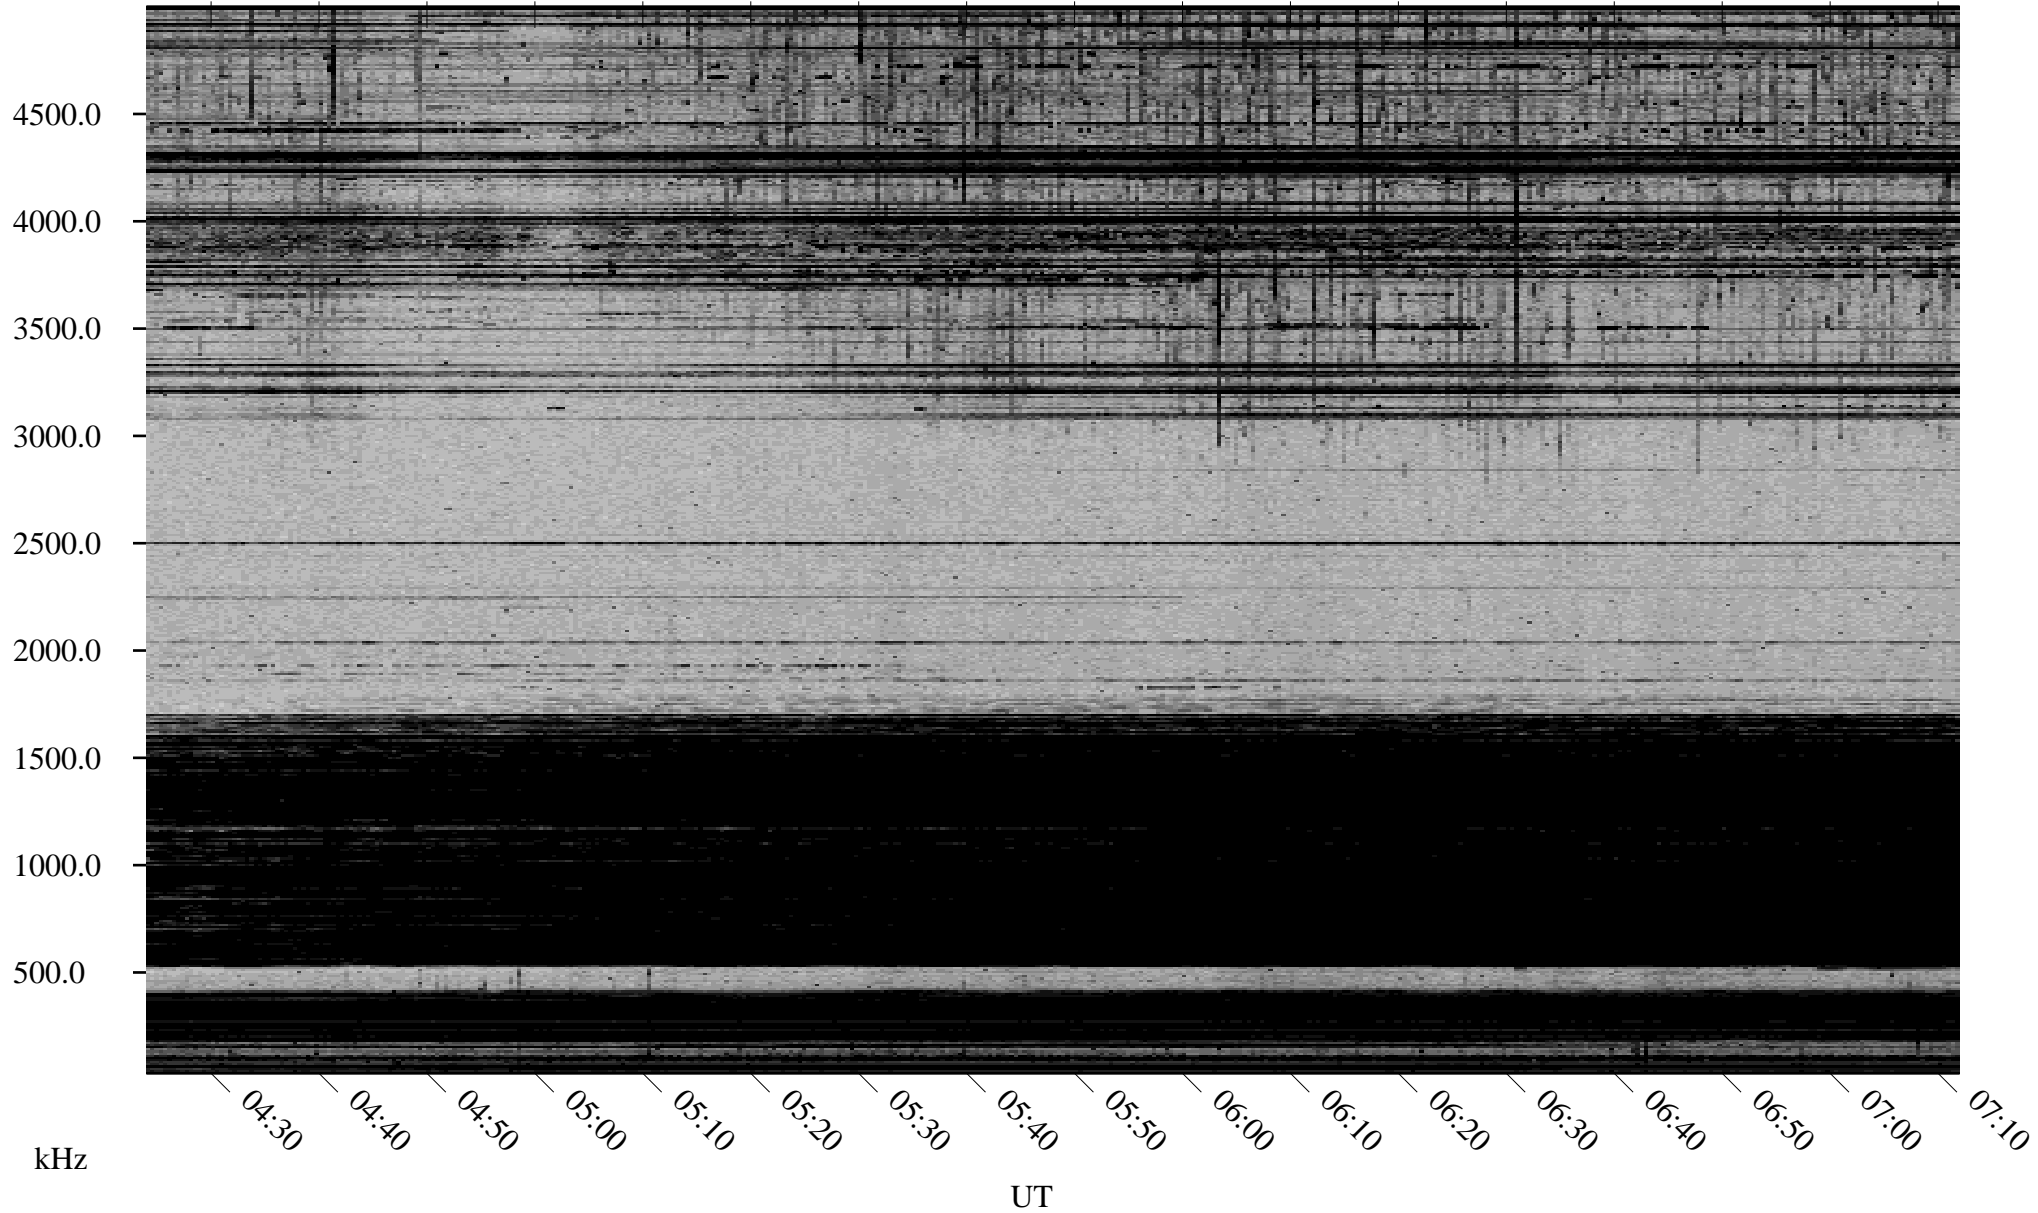

03/09/2002 Churchill, Manitoba

Linear Scale Black = 161 White = 15

ch02068l.r00m max_12

Page 1

03/09/2002 Churchill, Manitoba

Linear Scale Black = 161 White = 15

ch02068l.r00m max_12

Page 2

03/10/2002 Churchill, Manitoba

Linear Scale Black = 161 White = 15

ch02068l.r00m max_12

Page 3

03/10/2002 Churchill, Manitoba

Linear Scale Black = 161 White = 15

ch02068l.r00m max_12

Page 4

03/10/2002 Churchill, Manitoba

Linear Scale Black = 161 White = 15

ch02068l.r00m max_12

Page 5

03/10/2002 Churchill, Manitoba

Linear Scale Black = 161 White = 15

ch02068l.r00m max_12

Page 6

03/10/2002 Churchill, Manitoba

Linear Scale Black = 161 White = 15

ch02068l.r00m max_12

Page 7

03/10/2002 Churchill, Manitoba

Linear Scale Black = 161 White = 15

ch02068l.r00m max_12