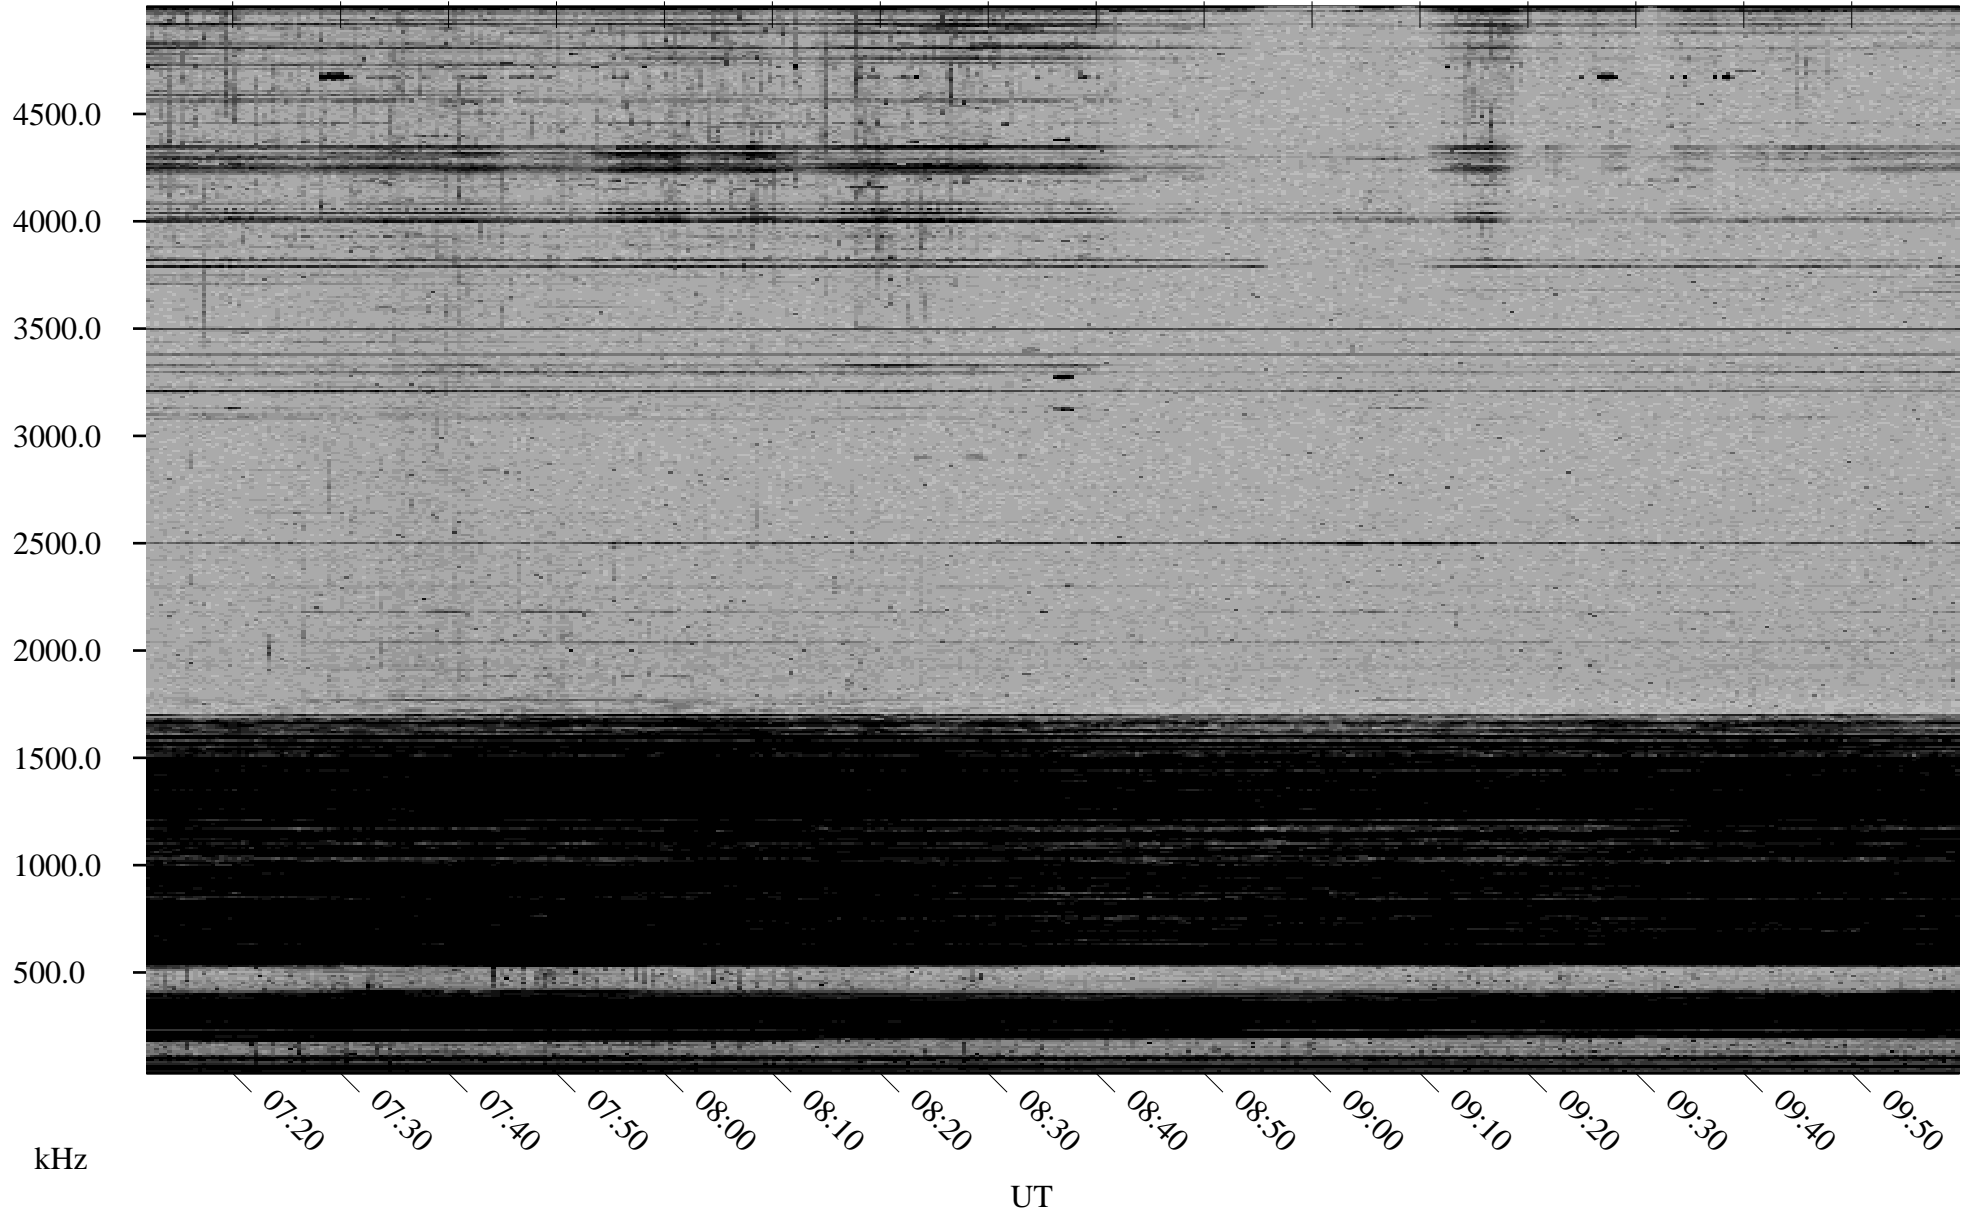

03/11/2002 Churchill, Manitoba

Linear Scale Black = 161 White = 15

ch02070l.r00m max_12

Page 1

03/11/2002 Churchill, Manitoba

Linear Scale Black = 161 White = 15

ch02070l.r00m max_12

Page 2

03/12/2002 Churchill, Manitoba

Linear Scale Black = 161 White = 15

ch02070l.r00m max_12

Page 3

03/12/2002 Churchill, Manitoba

Linear Scale Black = 161 White = 15

ch02070l.r00m max_12

Page 4

03/12/2002 Churchill, Manitoba

Linear Scale Black = 161 White = 15

ch02070l.r00m max_12

Page 5

03/12/2002 Churchill, Manitoba

Linear Scale Black = 161 White = 15

ch02070l.r00m max_12

Page 6

03/12/2002 Churchill, Manitoba

Linear Scale Black = 161 White = 15

ch02070l.r00m max_12

Page 7

03/12/2002 Churchill, Manitoba

Linear Scale Black = 161 White = 15

ch02070l.r00m max_12

Page 8