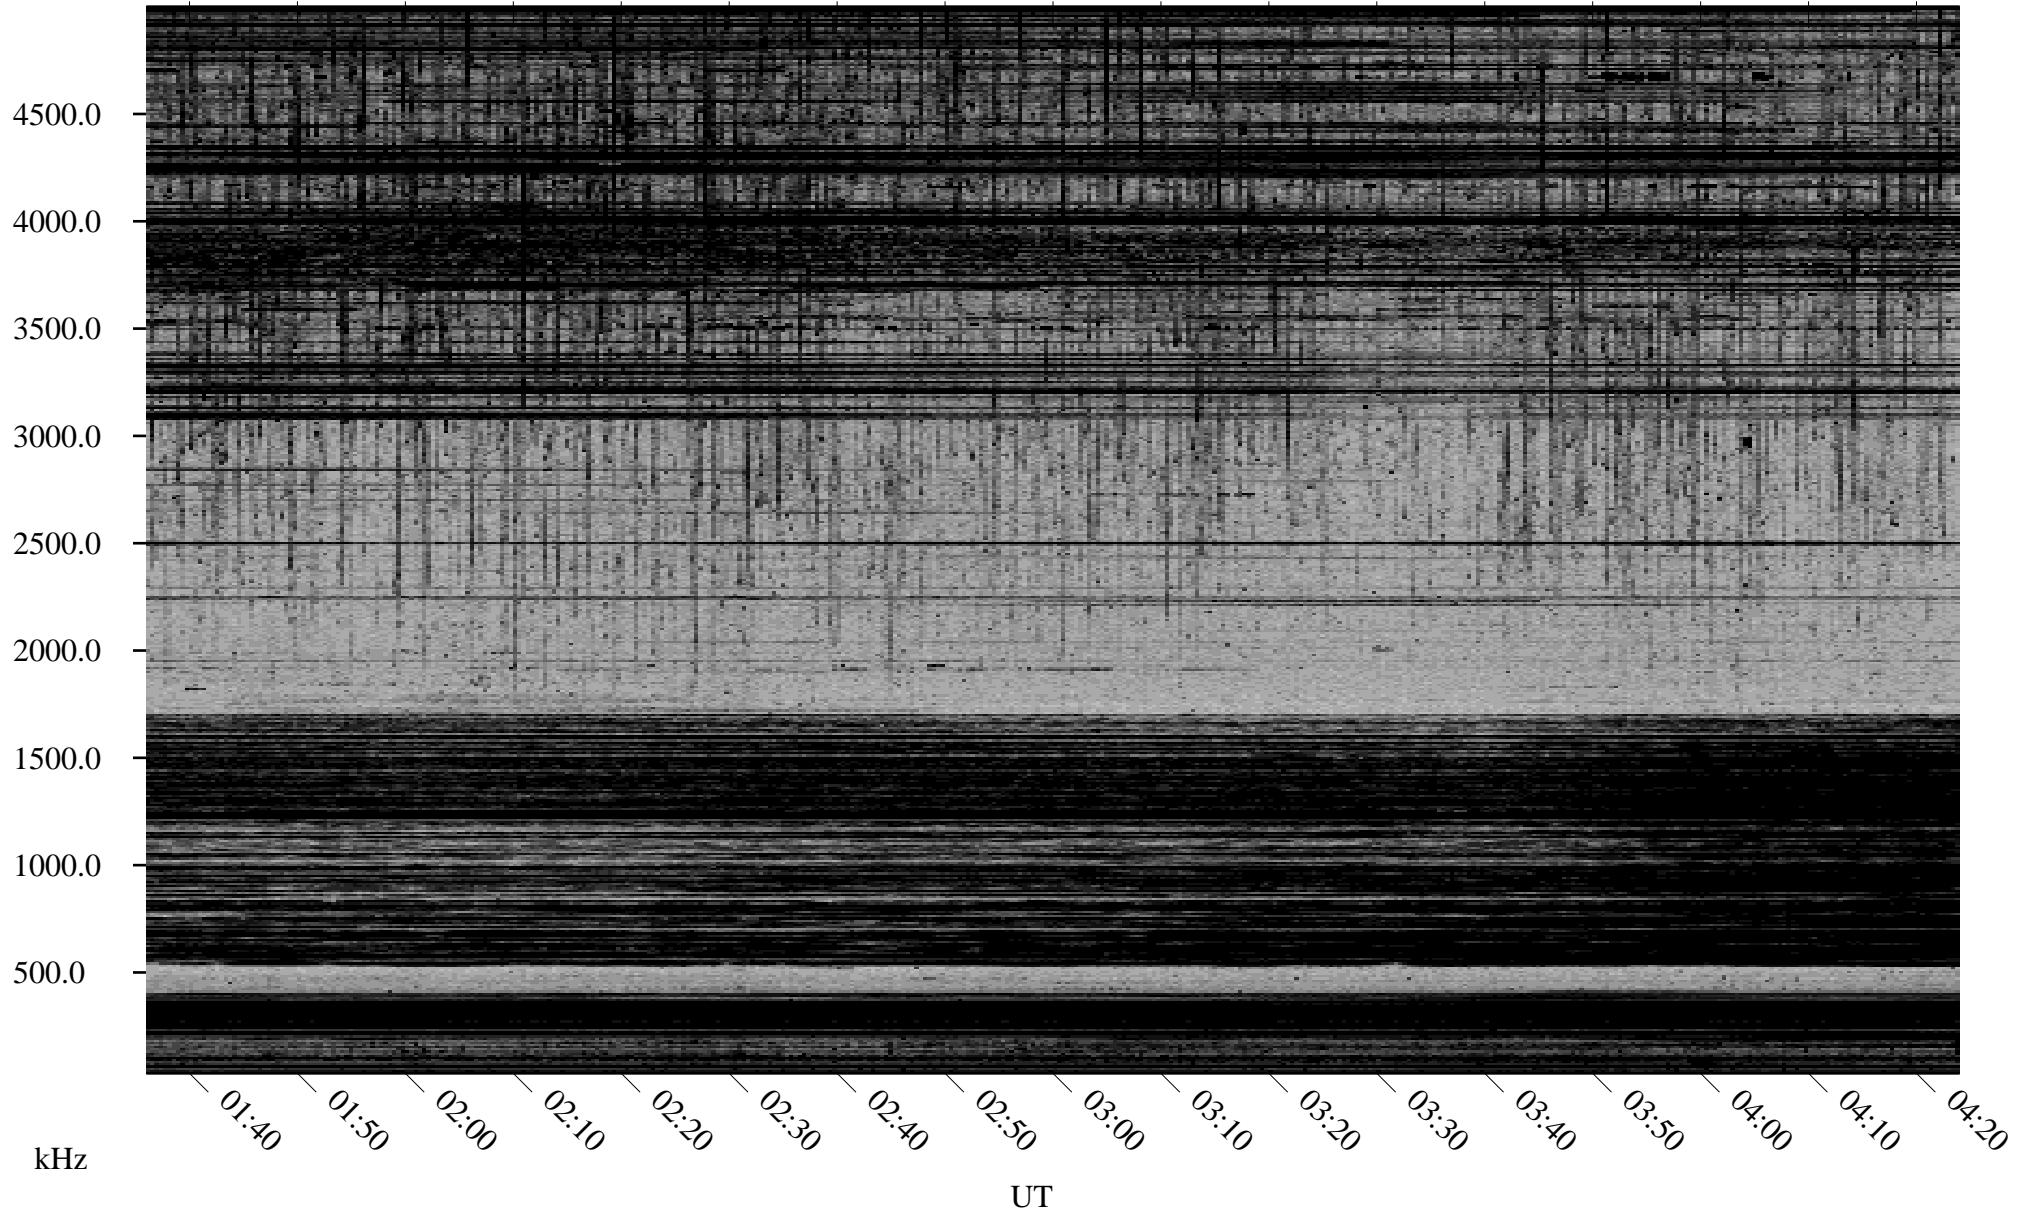

03/11/2002 Churchill, Manitoba

Linear Scale Black = 161 White = 15

ch02070l.r00m max_12

Page 1

03/11/2002 Churchill, Manitoba

Linear Scale Black = 161 White = 15

ch02070l.r00m max_12

Page 2

03/12/2002 Churchill, Manitoba

Linear Scale Black = 161 White = 15

ch02070l.r00m max_12

Page 3

03/12/2002 Churchill, Manitoba

Linear Scale Black = 161 White = 15

ch02070l.r00m max_12

Page 4

03/12/2002 Churchill, Manitoba

Linear Scale Black = 161 White = 15

ch02070l.r00m max_12

Page 5

03/12/2002 Churchill, Manitoba

Linear Scale Black = 161 White = 15

ch02070l.r00m max_12

Page 6

03/12/2002 Churchill, Manitoba

Linear Scale Black = 161 White = 15

ch02070l.r00m max_12

Page 7

03/12/2002 Churchill, Manitoba

Linear Scale Black = 161 White = 15

ch02070l.r00m max_12

Page 8