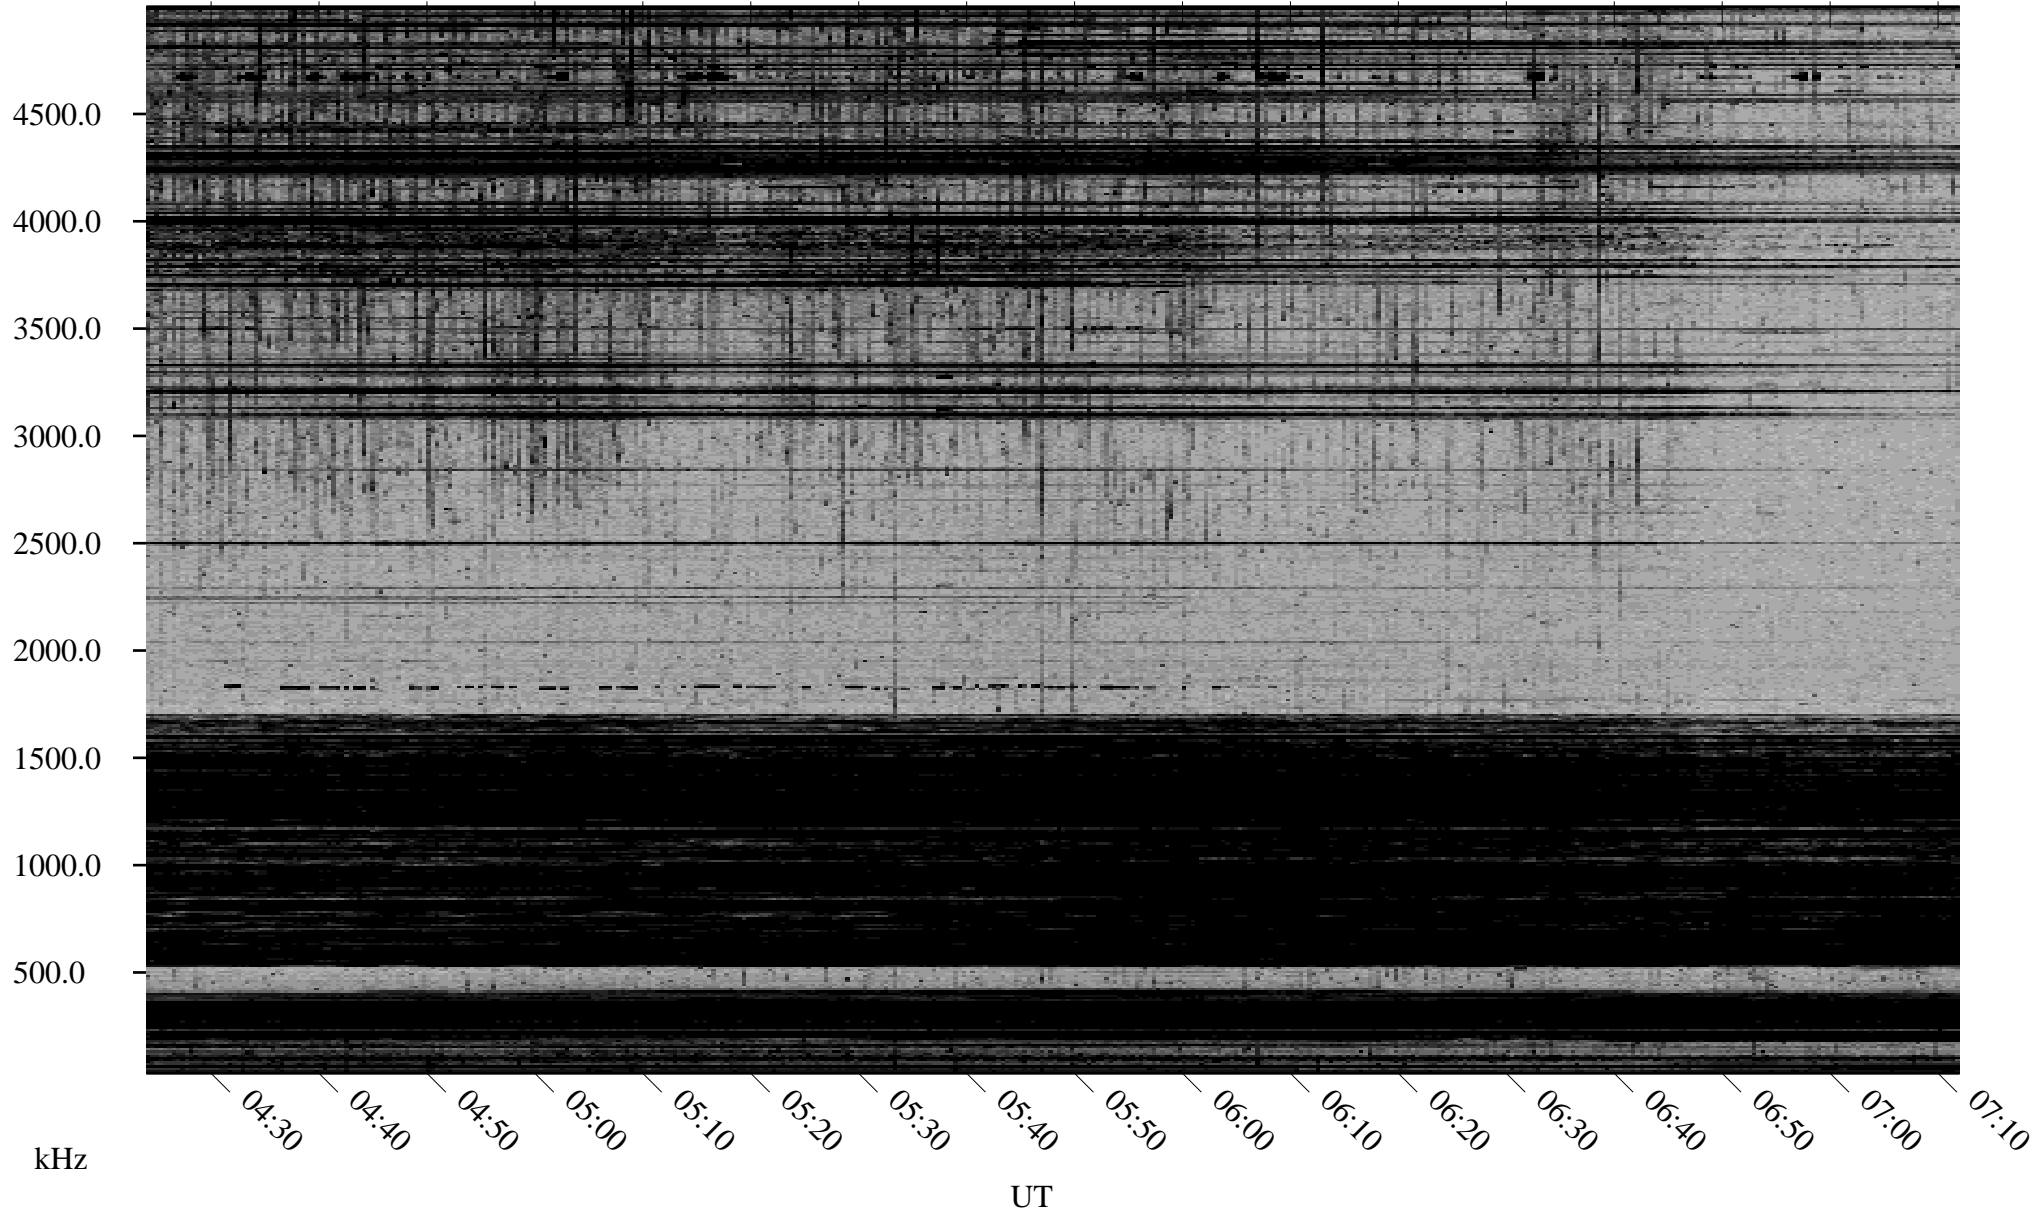

03/11/2002 Churchill, Manitoba

Linear Scale Black = 161 White = 15

ch02070l.r00m max_12

Page 1

03/11/2002 Churchill, Manitoba

Linear Scale Black = 161 White = 15

ch02070l.r00m max_12

Page 2

03/12/2002 Churchill, Manitoba

Linear Scale Black = 161 White = 15

ch02070l.r00m max_12

Page 3

03/12/2002 Churchill, Manitoba

Linear Scale Black = 161 White = 15

ch02070l.r00m max_12

Page 4

03/12/2002 Churchill, Manitoba

Linear Scale Black = 161 White = 15

ch02070l.r00m max_12

Page 5

03/12/2002 Churchill, Manitoba

Linear Scale Black = 161 White = 15

ch02070l.r00m max_12

Page 6

03/12/2002 Churchill, Manitoba

Linear Scale Black = 161 White = 15

ch02070l.r00m max_12

Page 7

03/12/2002 Churchill, Manitoba

Linear Scale Black = 161 White = 15

ch02070l.r00m max_12

Page 8