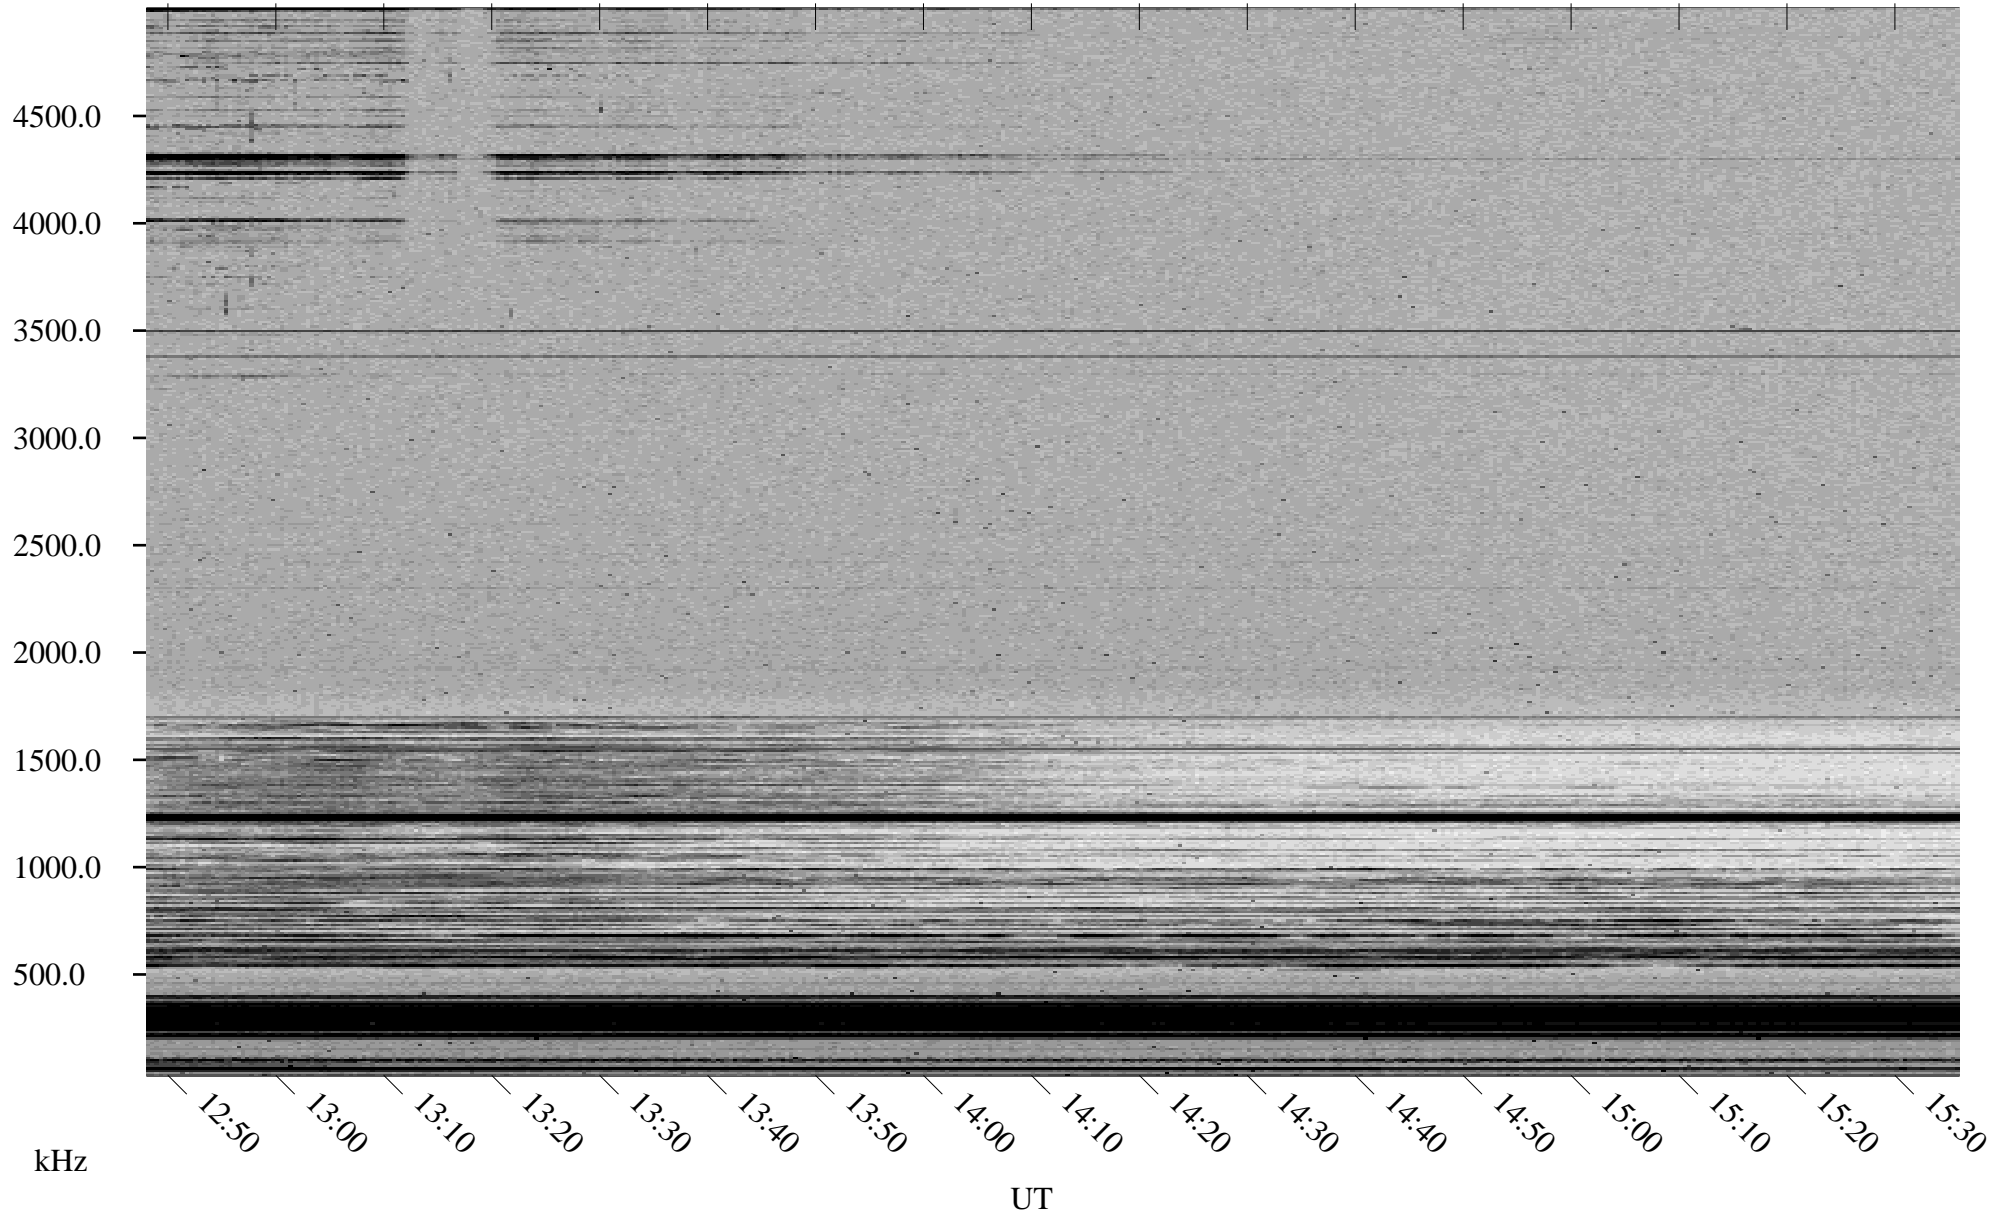

03/11/2002 Churchill, Manitoba

Linear Scale Black = 161 White = 15

ch02070l.r00m max_12

Page 1

03/11/2002 Churchill, Manitoba

Linear Scale Black = 161 White = 15

ch02070l.r00m max_12

Page 2

03/12/2002 Churchill, Manitoba

Linear Scale Black = 161 White = 15

ch02070l.r00m max_12

Page 3

03/12/2002 Churchill, Manitoba

Linear Scale Black = 161 White = 15

ch02070l.r00m max_12

Page 4

03/12/2002 Churchill, Manitoba

Linear Scale Black = 161 White = 15

ch02070l.r00m max_12

Page 5

03/12/2002 Churchill, Manitoba

Linear Scale Black = 161 White = 15

ch02070l.r00m max_12

Page 6

03/12/2002 Churchill, Manitoba

Linear Scale Black = 161 White = 15

ch02070l.r00m max_12

Page 7

03/12/2002 Churchill, Manitoba

Linear Scale Black = 161 White = 15

ch02070l.r00m max_12

Page 8