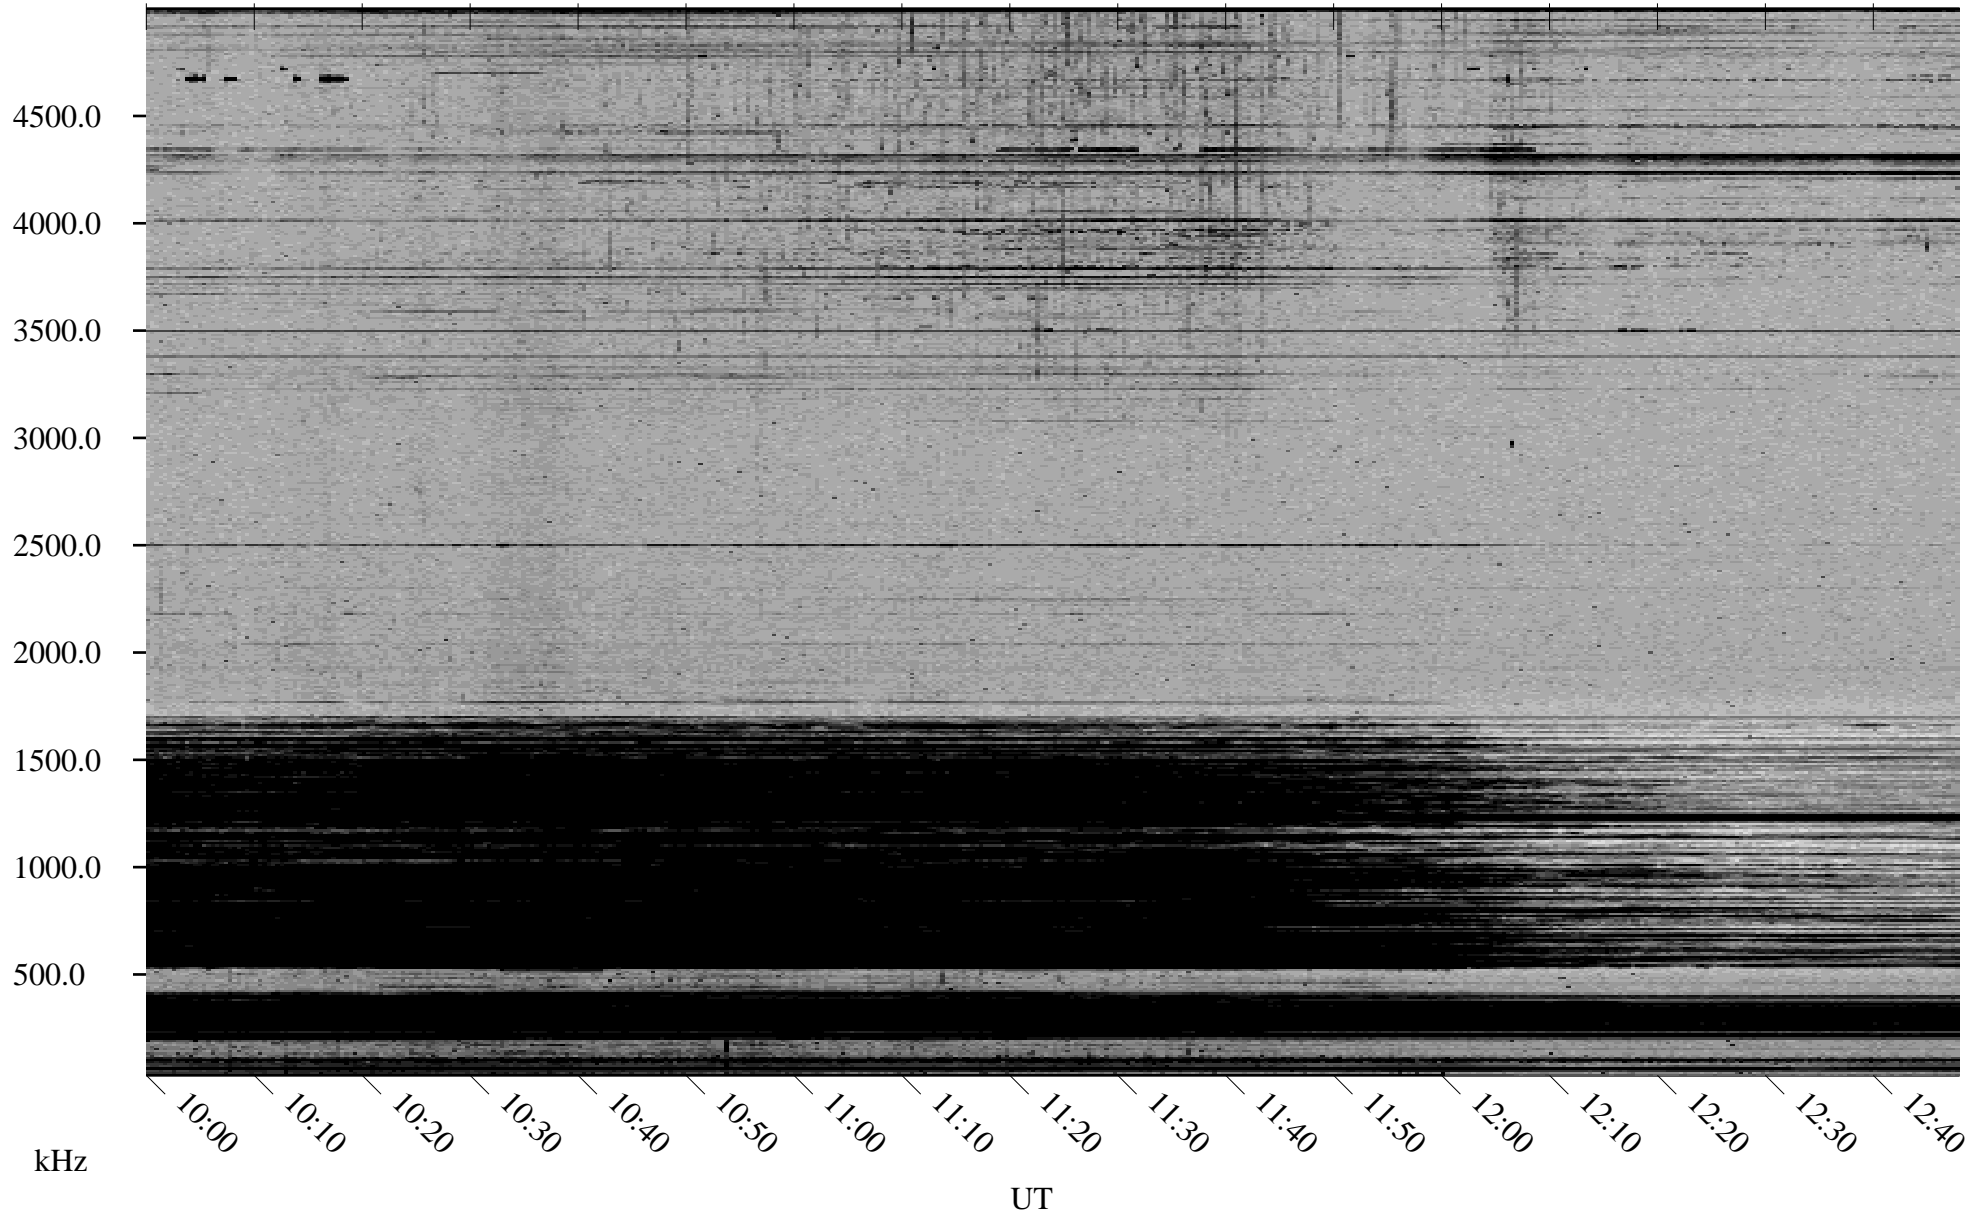

03/11/2002 Churchill, Manitoba

Linear Scale Black = 161 White = 15

ch02070l.r00m max_12

Page 1

03/11/2002 Churchill, Manitoba

Linear Scale Black = 161 White = 15

ch02070l.r00m max_12

Page 2

03/12/2002 Churchill, Manitoba

Linear Scale Black = 161 White = 15

ch02070l.r00m max_12

Page 3

03/12/2002 Churchill, Manitoba

Linear Scale Black = 161 White = 15

ch02070l.r00m max_12

Page 4

03/12/2002 Churchill, Manitoba

Linear Scale Black = 161 White = 15

ch02070l.r00m max_12

Page 5

03/12/2002 Churchill, Manitoba

Linear Scale Black = 161 White = 15

ch02070l.r00m max_12

Page 6

03/12/2002 Churchill, Manitoba

Linear Scale Black = 161 White = 15

ch02070l.r00m max_12

Page 7

03/12/2002 Churchill, Manitoba

Linear Scale Black = 161 White = 15

ch02070l.r00m max_12

Page 8