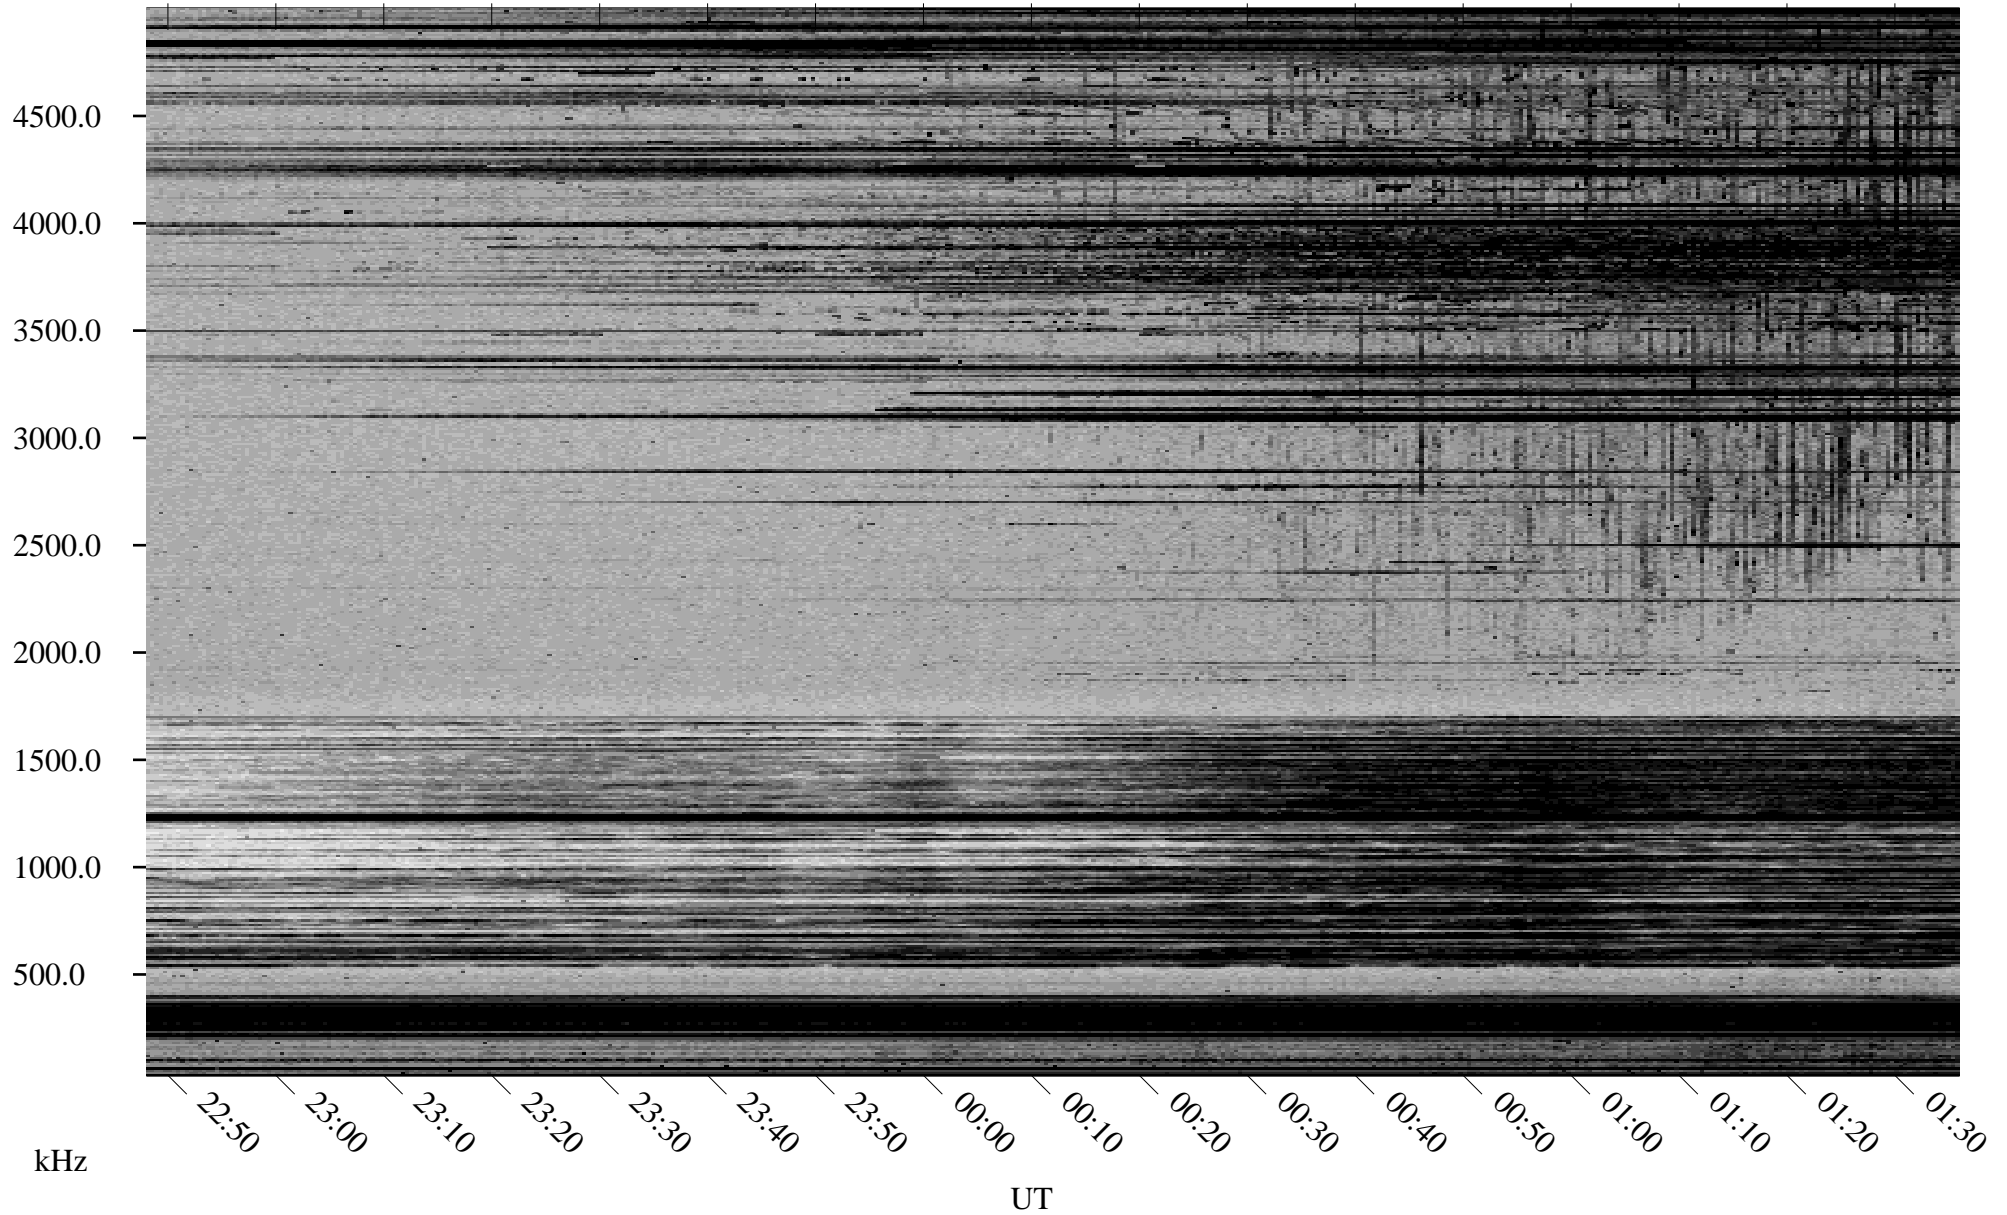

03/11/2002 Churchill, Manitoba

Linear Scale Black = 161 White = 15

ch02070l.r00m max_12

Page 1

03/11/2002 Churchill, Manitoba

Linear Scale Black = 161 White = 15

ch02070l.r00m max_12

Page 2

03/12/2002 Churchill, Manitoba

Linear Scale Black = 161 White = 15

ch02070l.r00m max_12

Page 3

03/12/2002 Churchill, Manitoba

Linear Scale Black = 161 White = 15

ch02070l.r00m max_12

Page 4

03/12/2002 Churchill, Manitoba

Linear Scale Black = 161 White = 15

ch02070l.r00m max_12

Page 5

03/12/2002 Churchill, Manitoba

Linear Scale Black = 161 White = 15

ch02070l.r00m max_12

Page 6

03/12/2002 Churchill, Manitoba

Linear Scale Black = 161 White = 15

ch02070l.r00m max_12

Page 7

03/12/2002 Churchill, Manitoba

Linear Scale Black = 161 White = 15

ch02070l.r00m max_12

Page 8