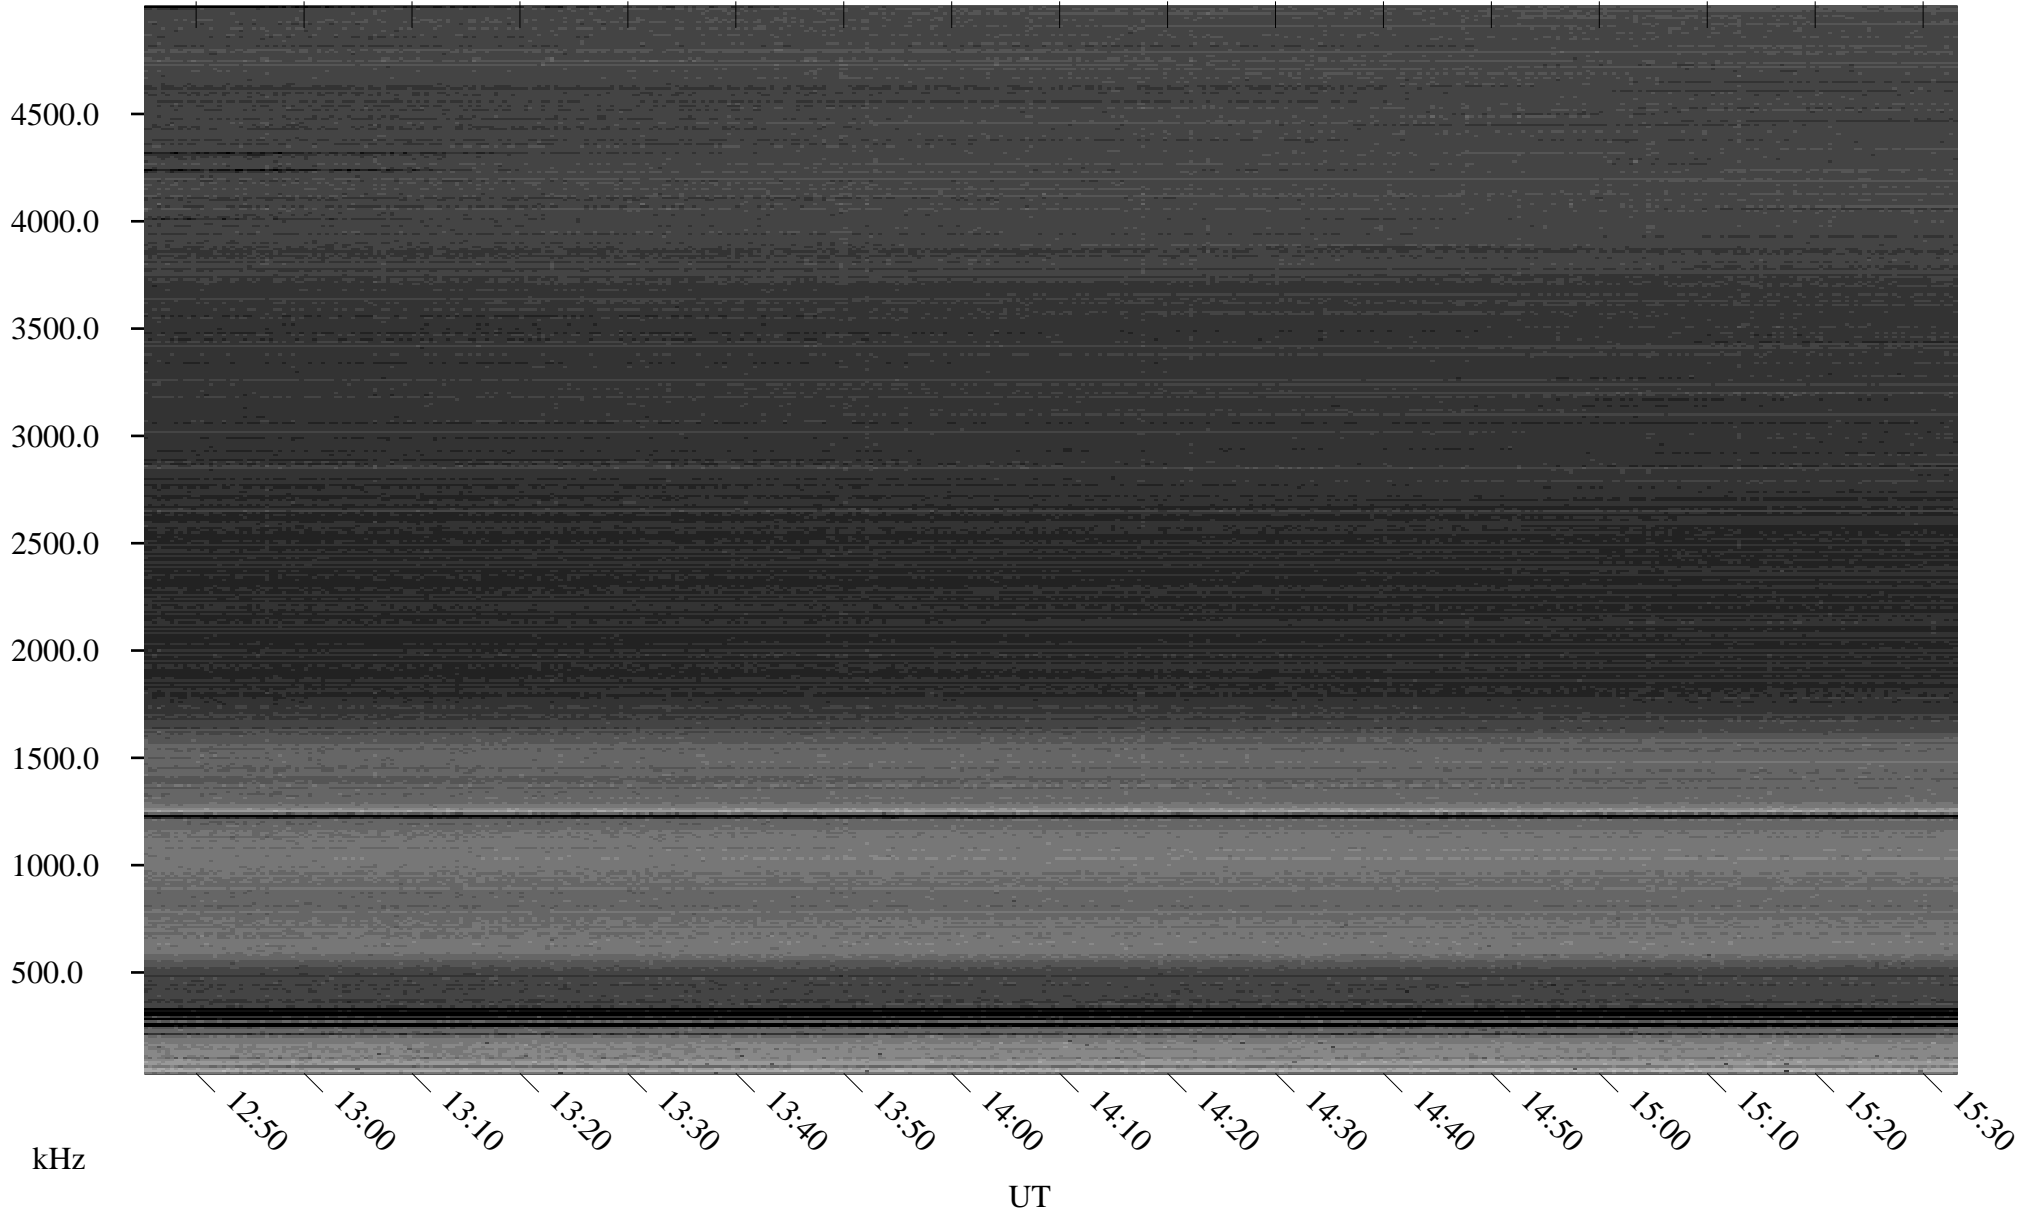

03/13/2002 Churchill, Manitoba

Linear Scale Black = 161 White = 15

ch02072l.r03m max_12

Page 1

03/14/2002 Churchill, Manitoba

Linear Scale Black = 161 White = 15

ch02072l.r03m max_12

Page 2

03/14/2002 Churchill, Manitoba

Linear Scale Black = 161 White = 15

ch02072l.r03m max_12

Page 3

03/14/2002 Churchill, Manitoba

Linear Scale Black = 161 White = 15

ch02072l.r03m max_12

Page 4

03/14/2002 Churchill, Manitoba

Linear Scale Black = 161 White = 15

ch02072l.r03m max_12

Page 5

03/14/2002 Churchill, Manitoba

Linear Scale Black = 161 White = 15

ch02072l.r03m max_12

Page 6

03/14/2002 Churchill, Manitoba

Linear Scale Black = 161 White = 15

ch02072l.r03m max_12

Page 7