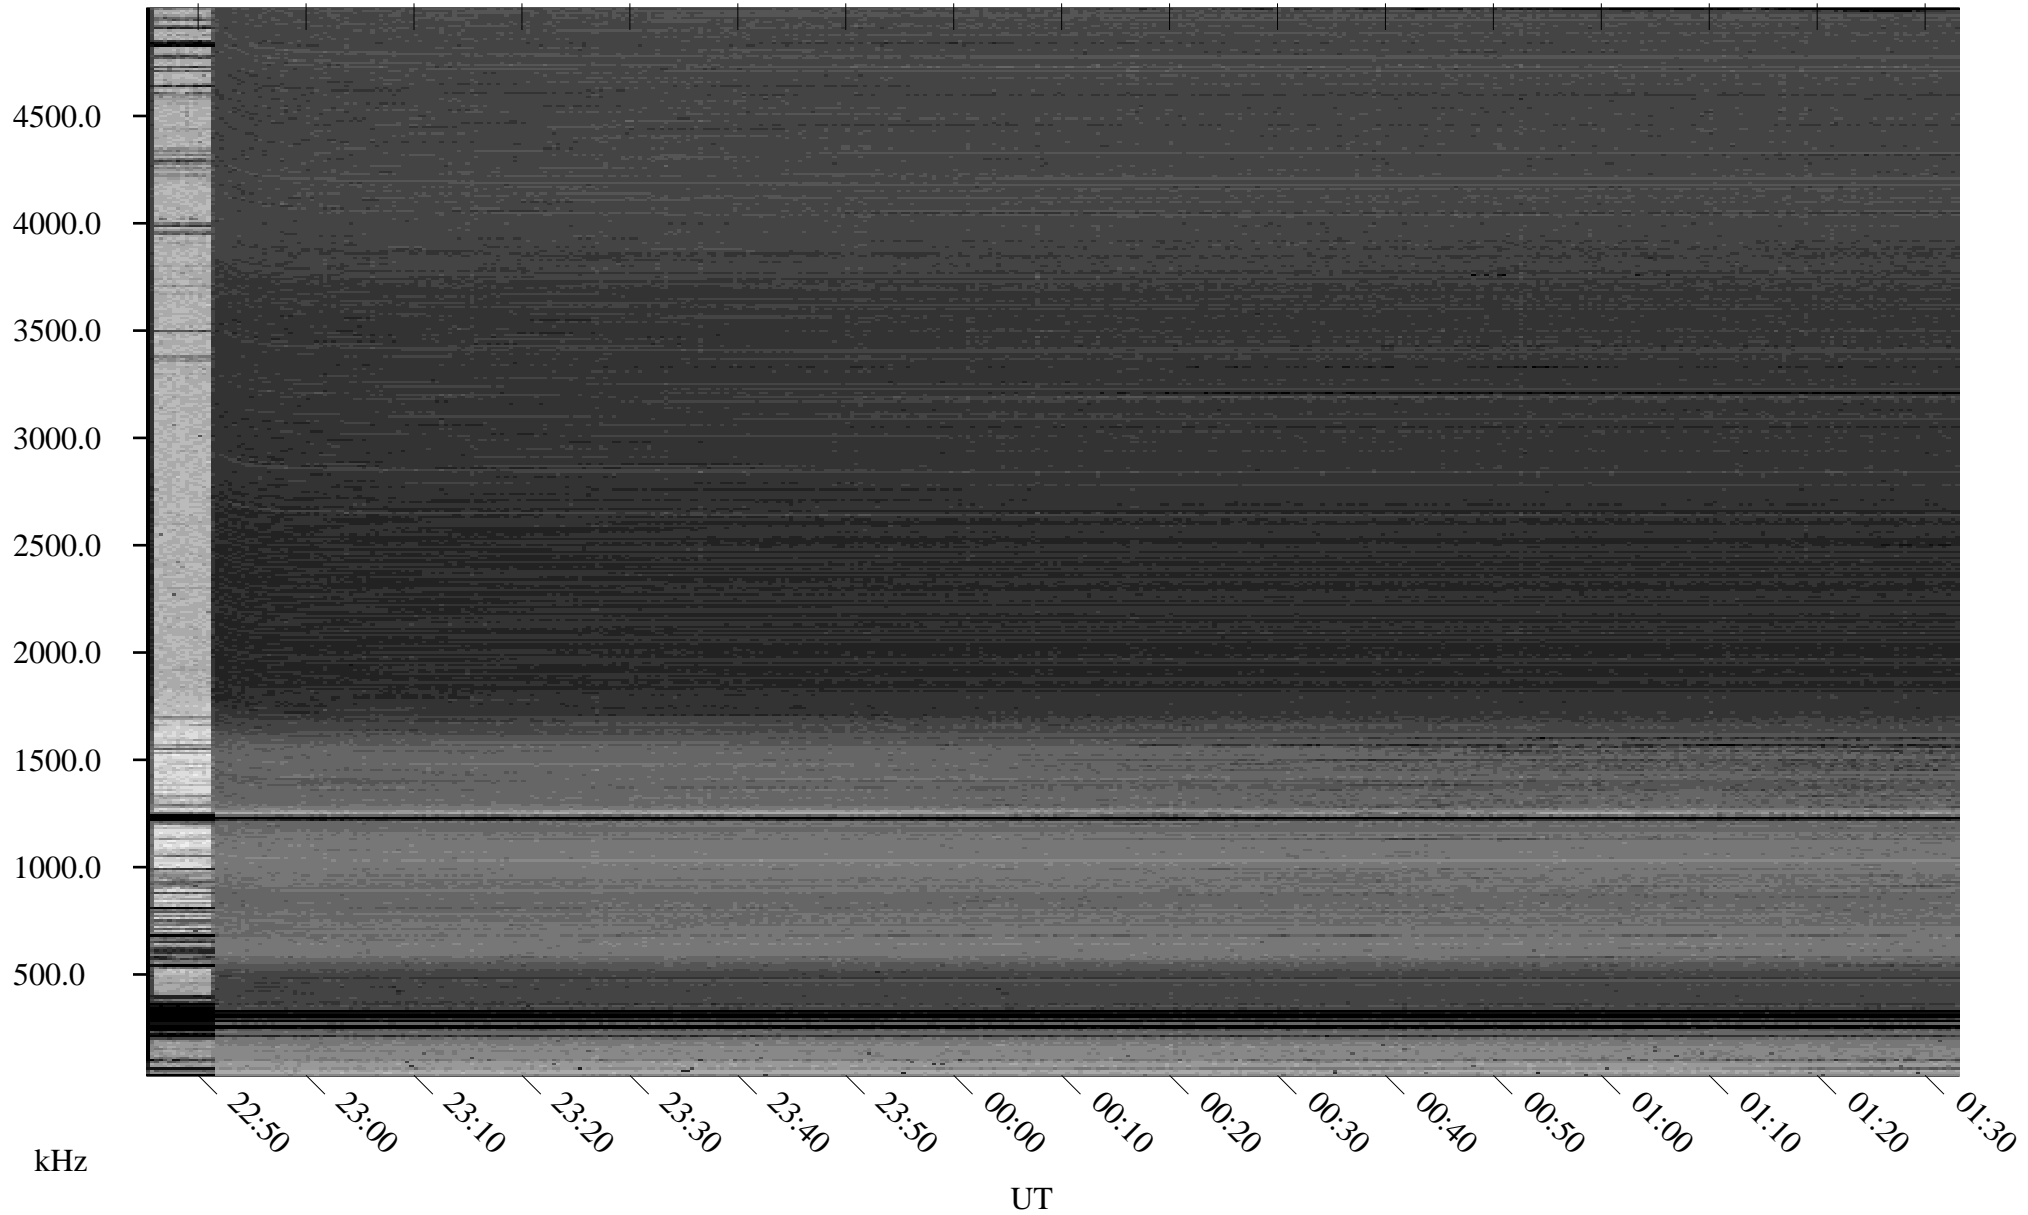

03/13/2002 Churchill, Manitoba

Linear Scale Black = 161 White = 15

ch02072l.r03m max_12

Page 1

03/14/2002 Churchill, Manitoba

Linear Scale Black = 161 White = 15

ch02072l.r03m max_12

Page 2

03/14/2002 Churchill, Manitoba

Linear Scale Black = 161 White = 15

ch02072l.r03m max_12

Page 3

03/14/2002 Churchill, Manitoba

Linear Scale Black = 161 White = 15

ch02072l.r03m max_12

Page 4

03/14/2002 Churchill, Manitoba

Linear Scale Black = 161 White = 15

ch02072l.r03m max_12

Page 5

03/14/2002 Churchill, Manitoba

Linear Scale Black = 161 White = 15

ch02072l.r03m max_12

Page 6

03/14/2002 Churchill, Manitoba

Linear Scale Black = 161 White = 15

ch02072l.r03m max_12

Page 7