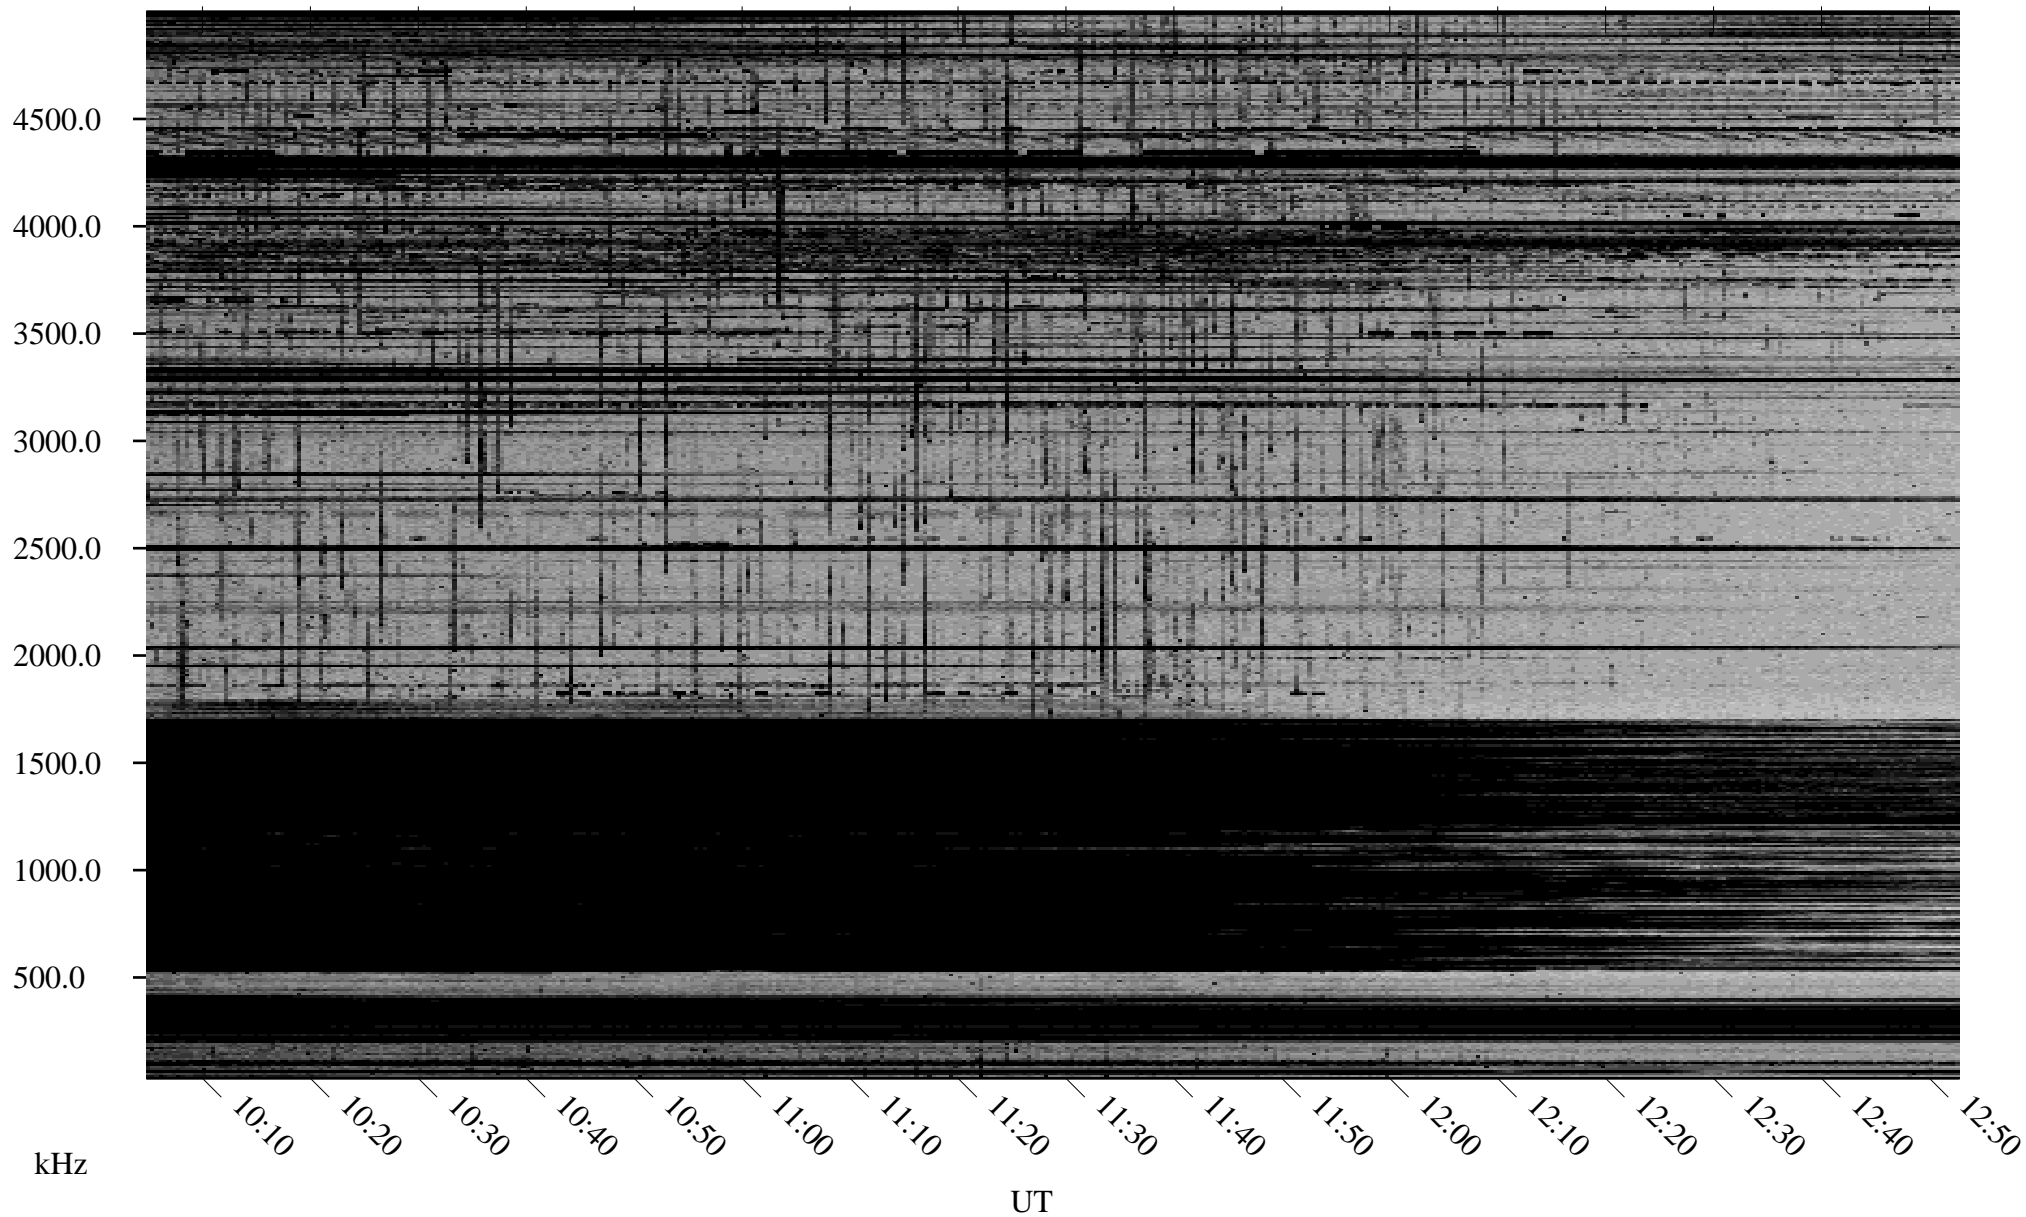

03/14/2002 Churchill, Manitoba

Linear Scale Black = 161 White = 15

ch02073l.r01m max_12

Page 1

03/15/2002 Churchill, Manitoba

Linear Scale Black = 161 White = 15

ch02073l.r01m max_12

Page 2

03/15/2002 Churchill, Manitoba

Linear Scale Black = 161 White = 15

ch02073l.r01m max_12

Page 3

03/15/2002 Churchill, Manitoba

Linear Scale Black = 161 White = 15

ch02073l.r01m max_12

Page 4

03/15/2002 Churchill, Manitoba

Linear Scale Black = 161 White = 15

ch02073l.r01m max_12

Page 5

03/15/2002 Churchill, Manitoba

Linear Scale Black = 161 White = 15

ch02073l.r01m max_12

Page 6

03/15/2002 Churchill, Manitoba

Linear Scale Black = 161 White = 15

ch020731.r01m max_12