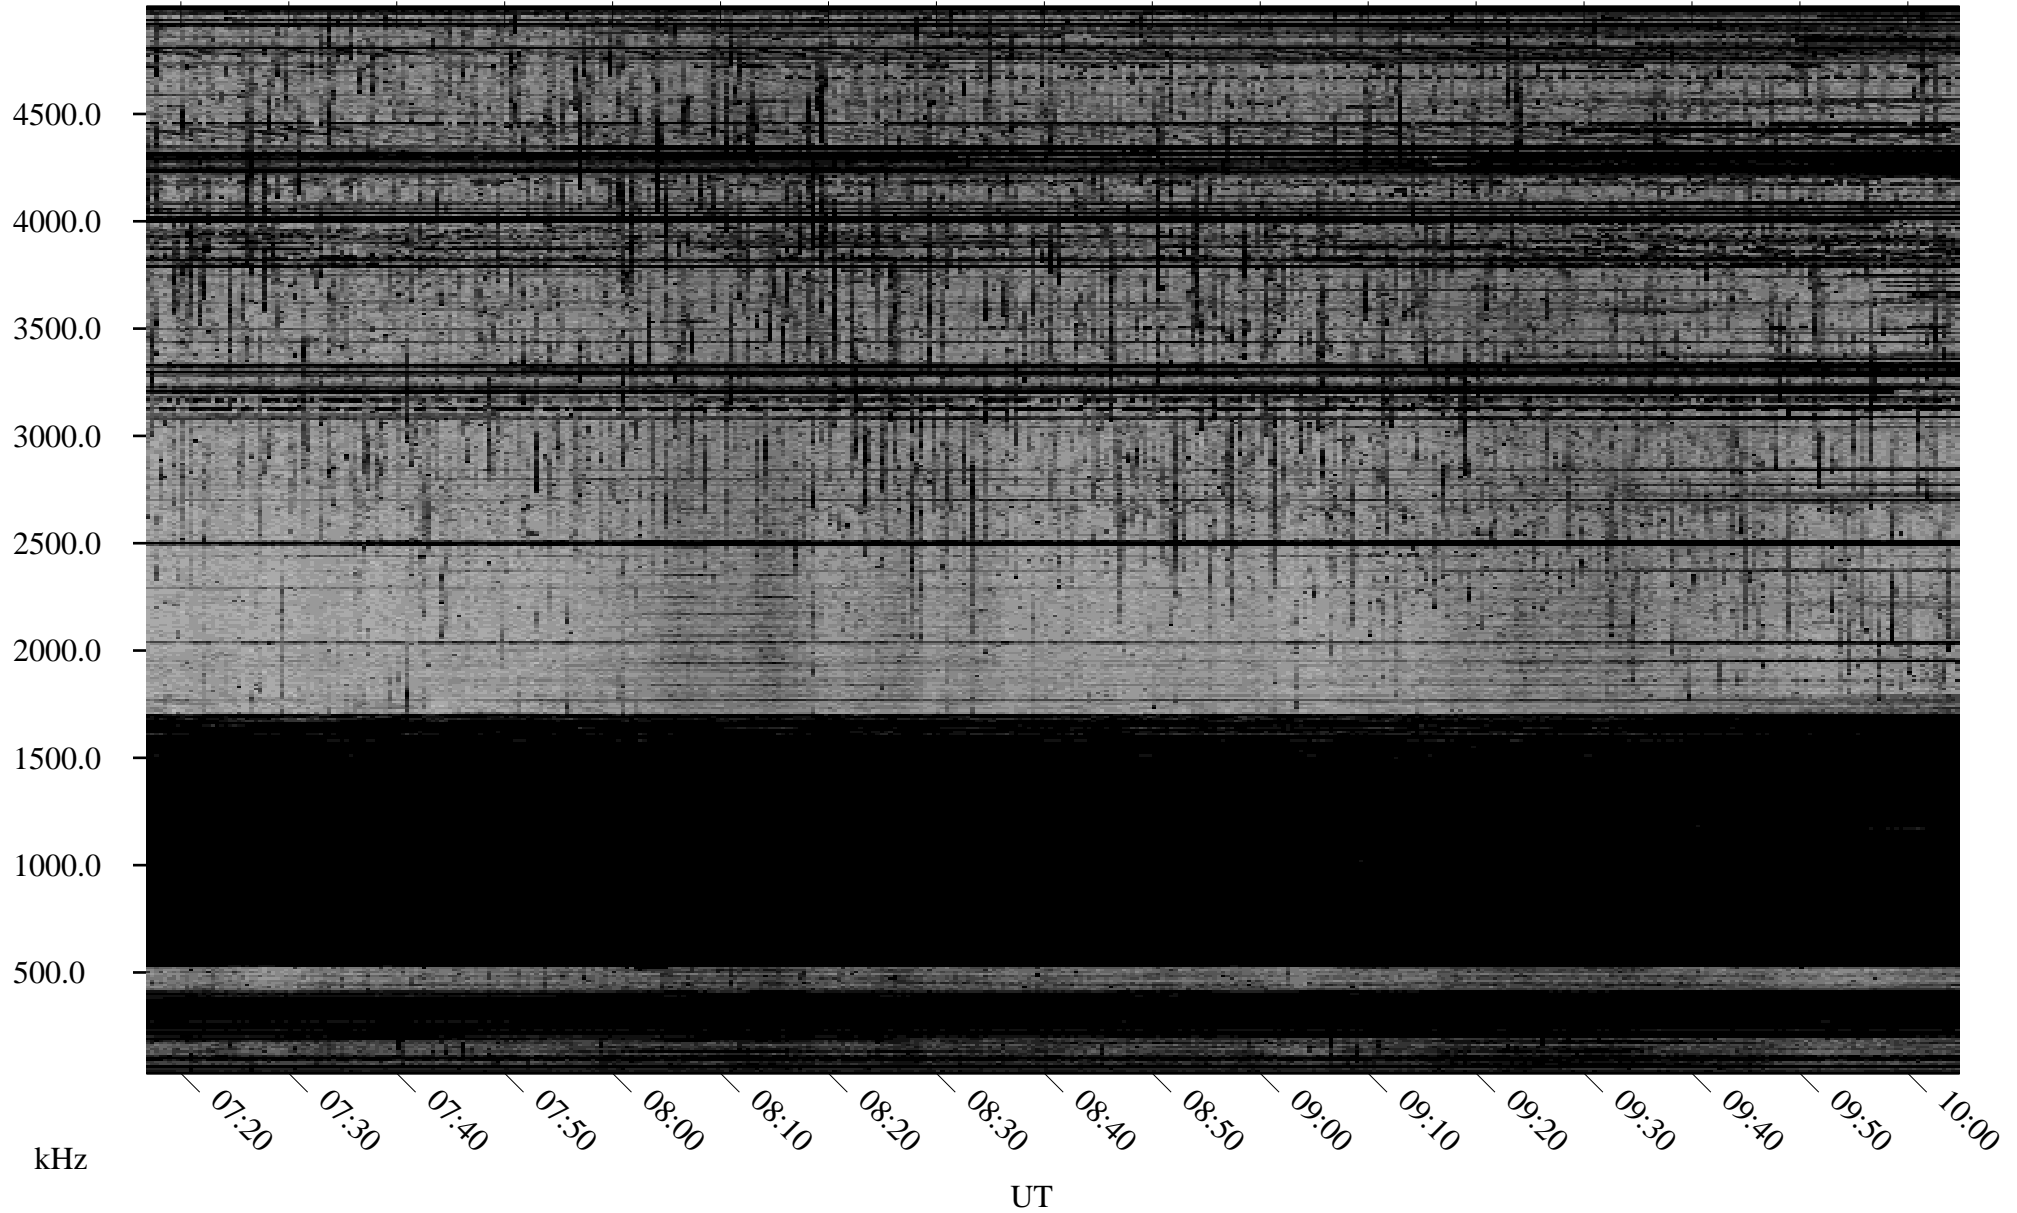

03/14/2002 Churchill, Manitoba

Linear Scale Black = 161 White = 15

ch02073l.r01m max_12

Page 1

03/15/2002 Churchill, Manitoba

Linear Scale Black = 161 White = 15

ch02073l.r01m max_12

Page 2

03/15/2002 Churchill, Manitoba

Linear Scale Black = 161 White = 15

ch02073l.r01m max_12

Page 3

03/15/2002 Churchill, Manitoba

Linear Scale Black = 161 White = 15

ch02073l.r01m max_12

Page 4

03/15/2002 Churchill, Manitoba

Linear Scale Black = 161 White = 15

ch02073l.r01m max_12

Page 5

03/15/2002 Churchill, Manitoba

Linear Scale Black = 161 White = 15

ch02073l.r01m max_12

Page 6

03/15/2002 Churchill, Manitoba

Linear Scale Black = 161 White = 15

ch020731.r01m max_12