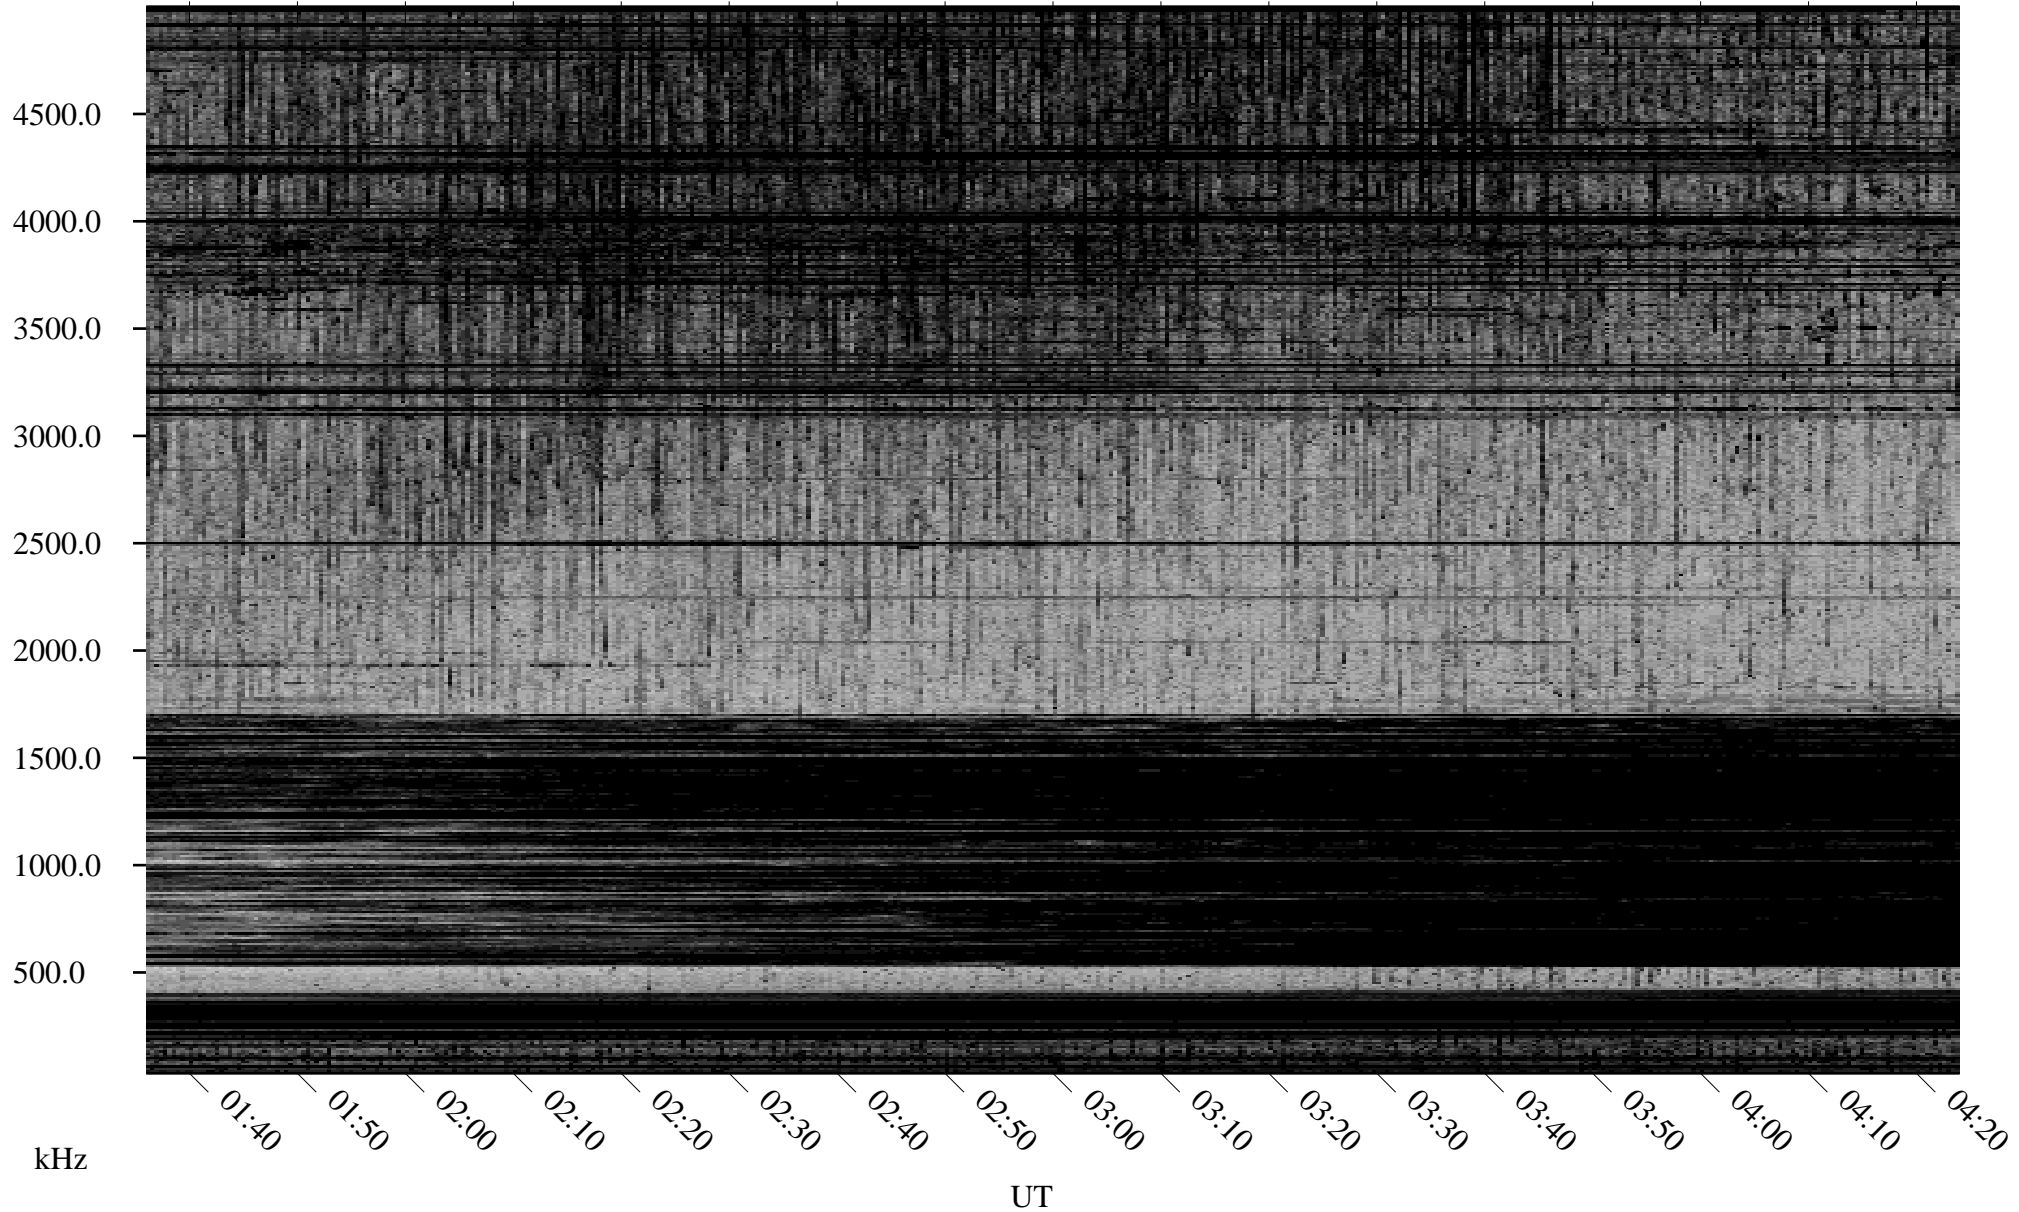

03/15/2002 Churchill, Manitoba

Linear Scale Black = 161 White = 15

ch02074l.r00m max_12

Page 1

03/15/2002 Churchill, Manitoba

Linear Scale Black = 161 White = 15

ch02074l.r00m max_12

Page 2

03/16/2002 Churchill, Manitoba

Linear Scale Black = 161 White = 15

ch02074l.r00m max_12

Page 3

03/16/2002 Churchill, Manitoba

Linear Scale Black = 161 White = 15

ch02074l.r00m max_12

Page 4

03/16/2002 Churchill, Manitoba

Linear Scale Black = 161 White = 15

ch02074l.r00m max_12

Page 5

03/16/2002 Churchill, Manitoba

Linear Scale Black = 161 White = 15

ch02074l.r00m max_12

Page 6

03/16/2002 Churchill, Manitoba

Linear Scale Black = 161 White = 15

ch02074l.r00m max_12

Page 7

03/16/2002 Churchill, Manitoba

Linear Scale Black = 161 White = 15

ch02074l.r00m max_12