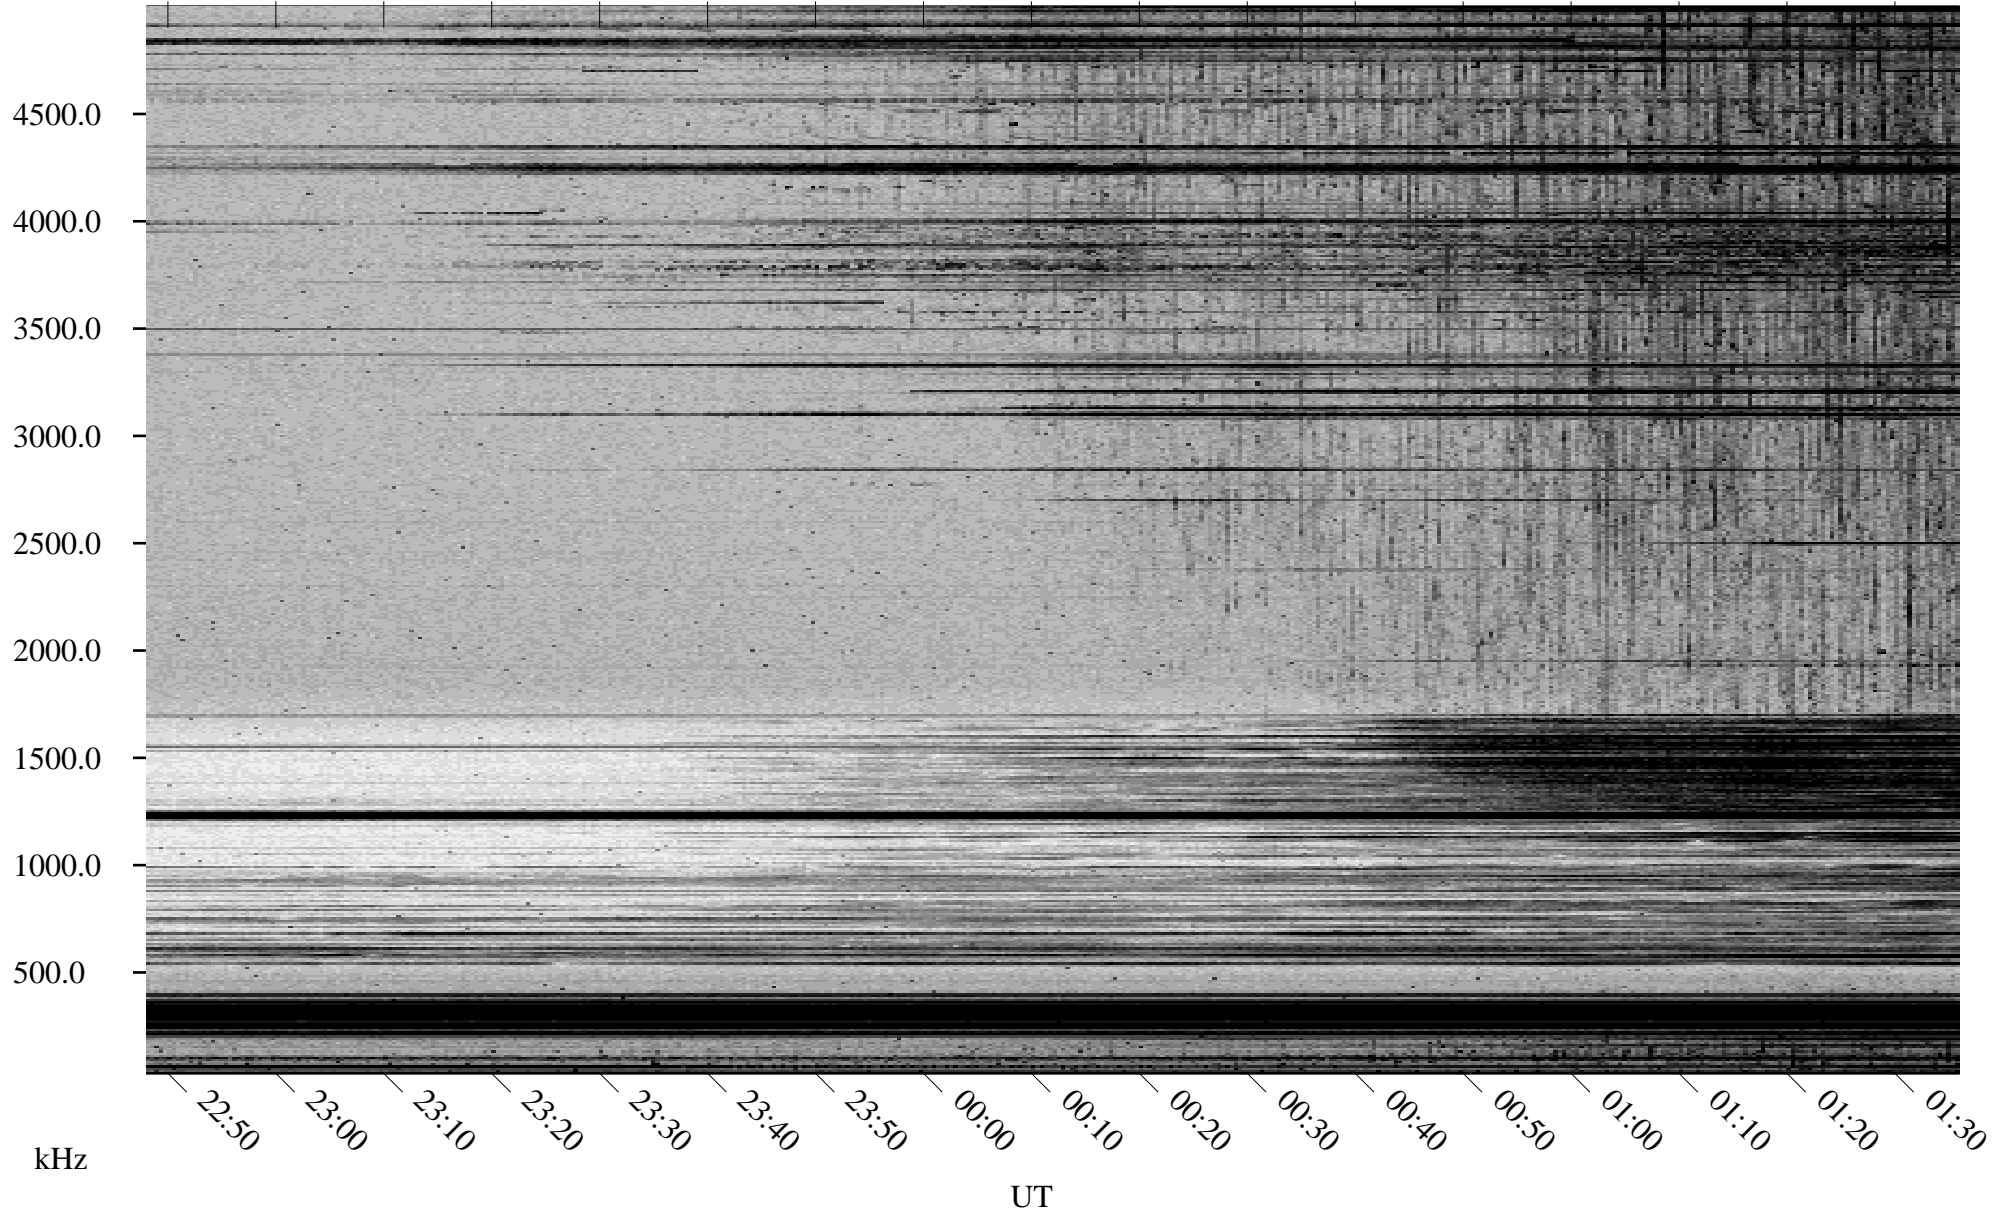

03/15/2002 Churchill, Manitoba

Linear Scale Black = 161 White = 15

ch02074l.r00m max_12

Page 1

03/15/2002 Churchill, Manitoba

Linear Scale Black = 161 White = 15

ch02074l.r00m max_12

Page 2

03/16/2002 Churchill, Manitoba

Linear Scale Black = 161 White = 15

ch02074l.r00m max_12

Page 3

03/16/2002 Churchill, Manitoba

Linear Scale Black = 161 White = 15

ch02074l.r00m max_12

Page 4

03/16/2002 Churchill, Manitoba

Linear Scale Black = 161 White = 15

ch02074l.r00m max_12

Page 5

03/16/2002 Churchill, Manitoba

Linear Scale Black = 161 White = 15

ch02074l.r00m max_12

Page 6

03/16/2002 Churchill, Manitoba

Linear Scale Black = 161 White = 15

ch02074l.r00m max_12

Page 7

03/16/2002 Churchill, Manitoba

Linear Scale Black = 161 White = 15

ch02074l.r00m max_12