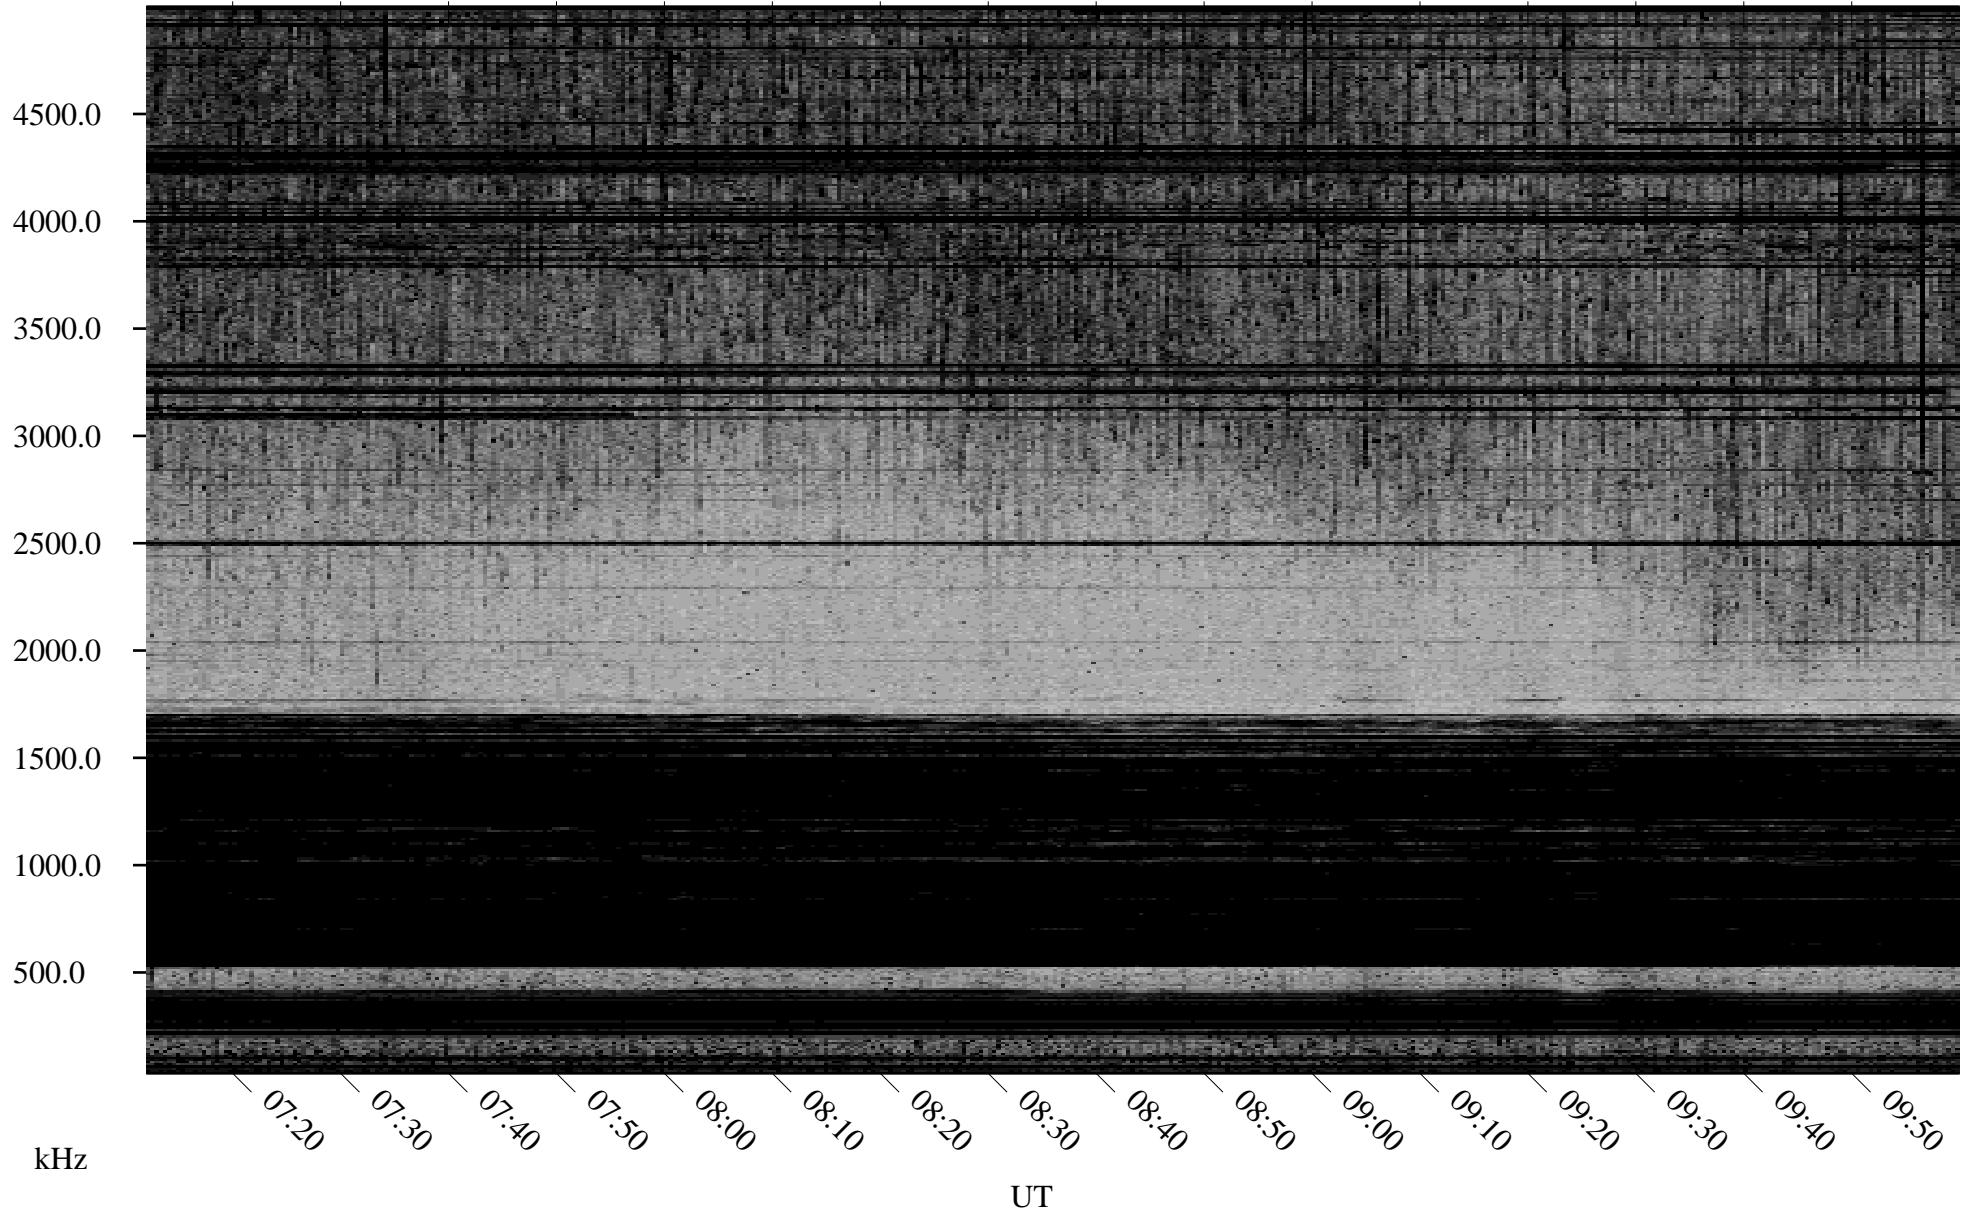

03/15/2002 Churchill, Manitoba

Linear Scale Black = 161 White = 15

ch02074l.r00m max_12

Page 1

03/15/2002 Churchill, Manitoba

Linear Scale Black = 161 White = 15

ch02074l.r00m max_12

Page 2

03/16/2002 Churchill, Manitoba

Linear Scale Black = 161 White = 15

ch02074l.r00m max_12

Page 3

03/16/2002 Churchill, Manitoba

Linear Scale Black = 161 White = 15

ch02074l.r00m max_12

Page 4

03/16/2002 Churchill, Manitoba

Linear Scale Black = 161 White = 15

ch02074l.r00m max_12

Page 5

03/16/2002 Churchill, Manitoba

Linear Scale Black = 161 White = 15

ch02074l.r00m max_12

Page 6

03/16/2002 Churchill, Manitoba

Linear Scale Black = 161 White = 15

ch02074l.r00m max_12

Page 7

03/16/2002 Churchill, Manitoba

Linear Scale Black = 161 White = 15

ch02074l.r00m max_12