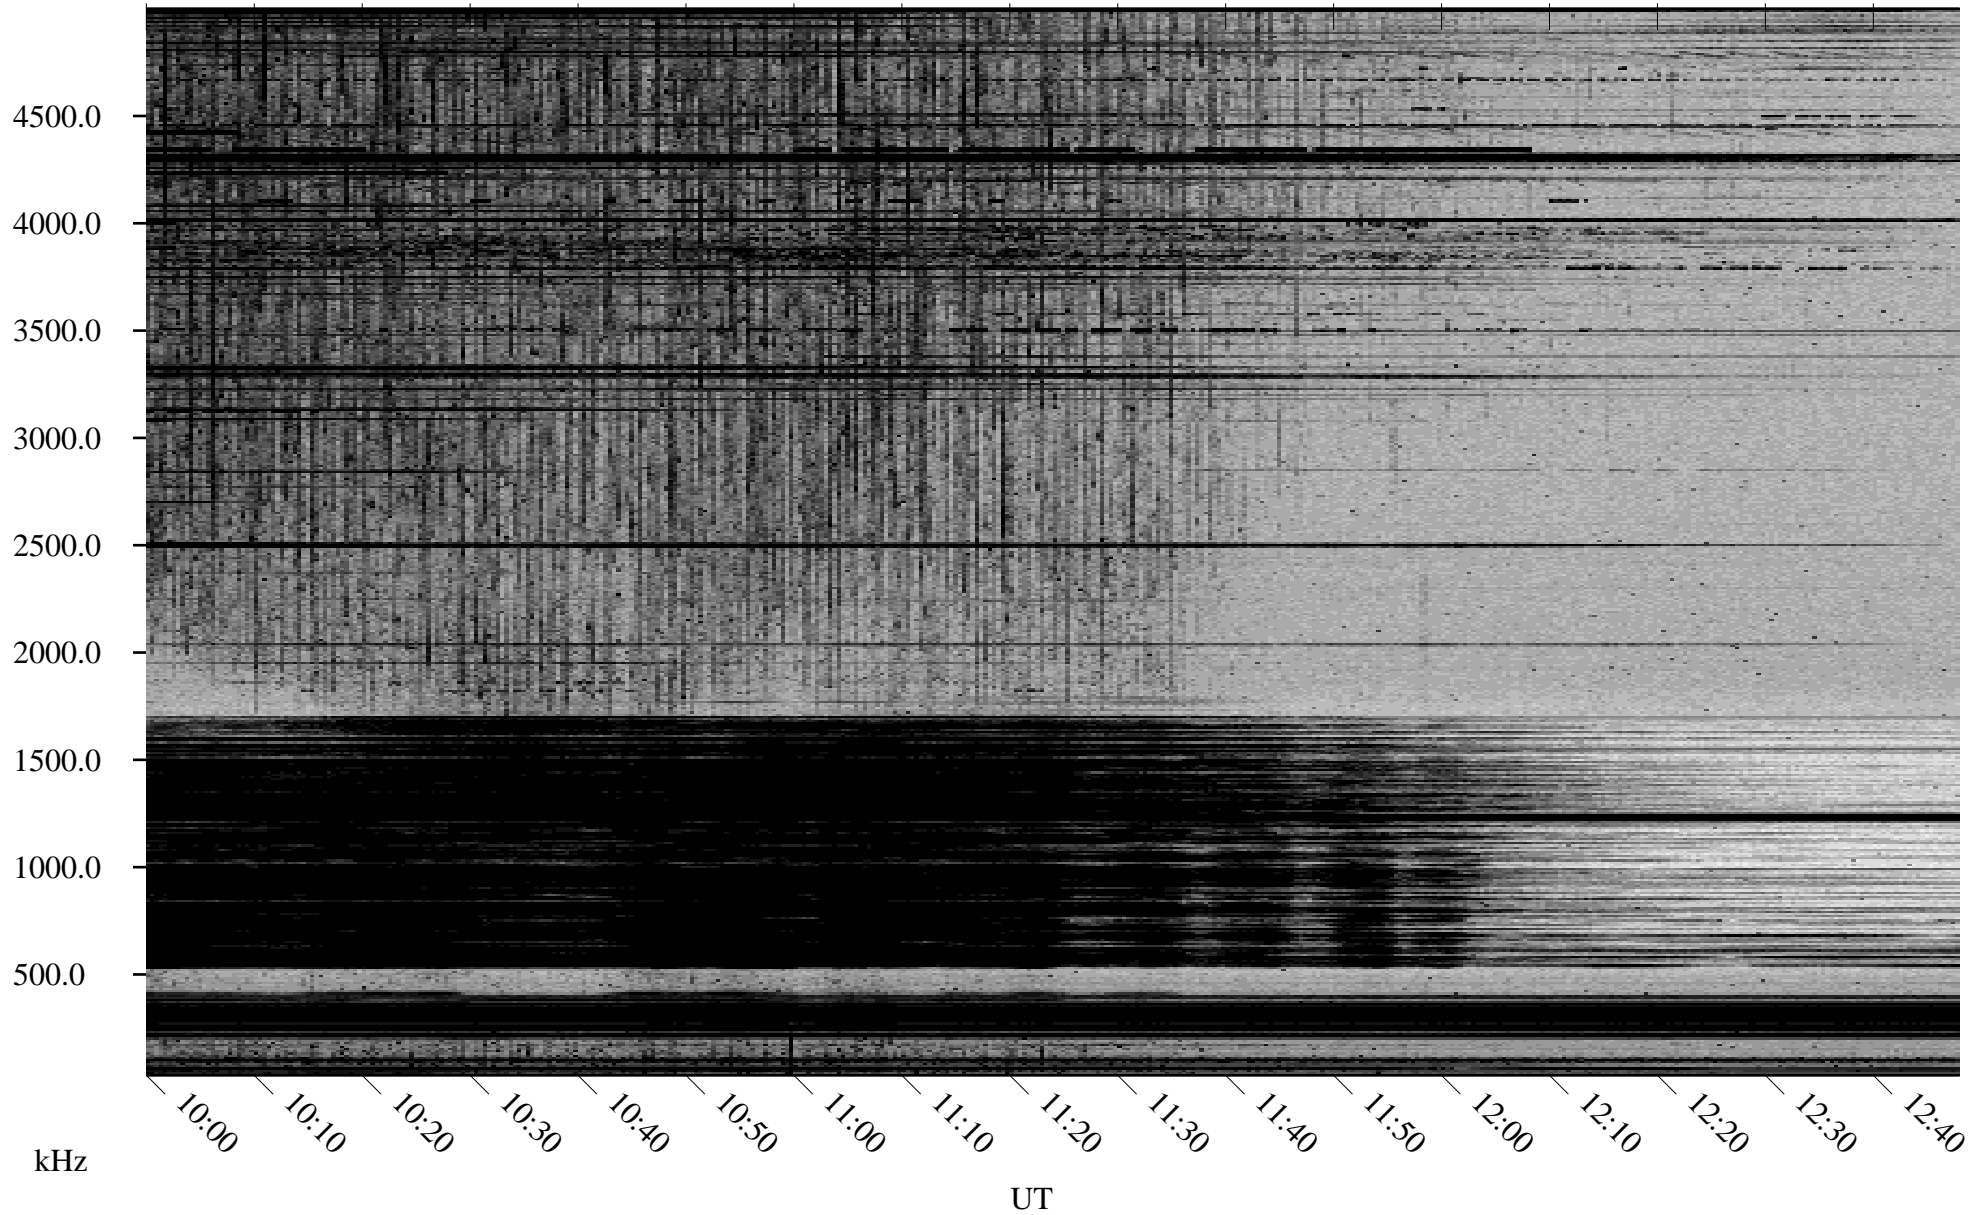

03/15/2002 Churchill, Manitoba

Linear Scale Black = 161 White = 15

ch02074l.r00m max_12

Page 1

03/15/2002 Churchill, Manitoba

Linear Scale Black = 161 White = 15

ch02074l.r00m max_12

Page 2

03/16/2002 Churchill, Manitoba

Linear Scale Black = 161 White = 15

ch02074l.r00m max_12

Page 3

03/16/2002 Churchill, Manitoba

Linear Scale Black = 161 White = 15

ch02074l.r00m max_12

Page 4

03/16/2002 Churchill, Manitoba

Linear Scale Black = 161 White = 15

ch02074l.r00m max_12

Page 5

03/16/2002 Churchill, Manitoba

Linear Scale Black = 161 White = 15

ch02074l.r00m max_12

Page 6

03/16/2002 Churchill, Manitoba

Linear Scale Black = 161 White = 15

ch02074l.r00m max_12

Page 7

03/16/2002 Churchill, Manitoba

Linear Scale Black = 161 White = 15

ch02074l.r00m max_12