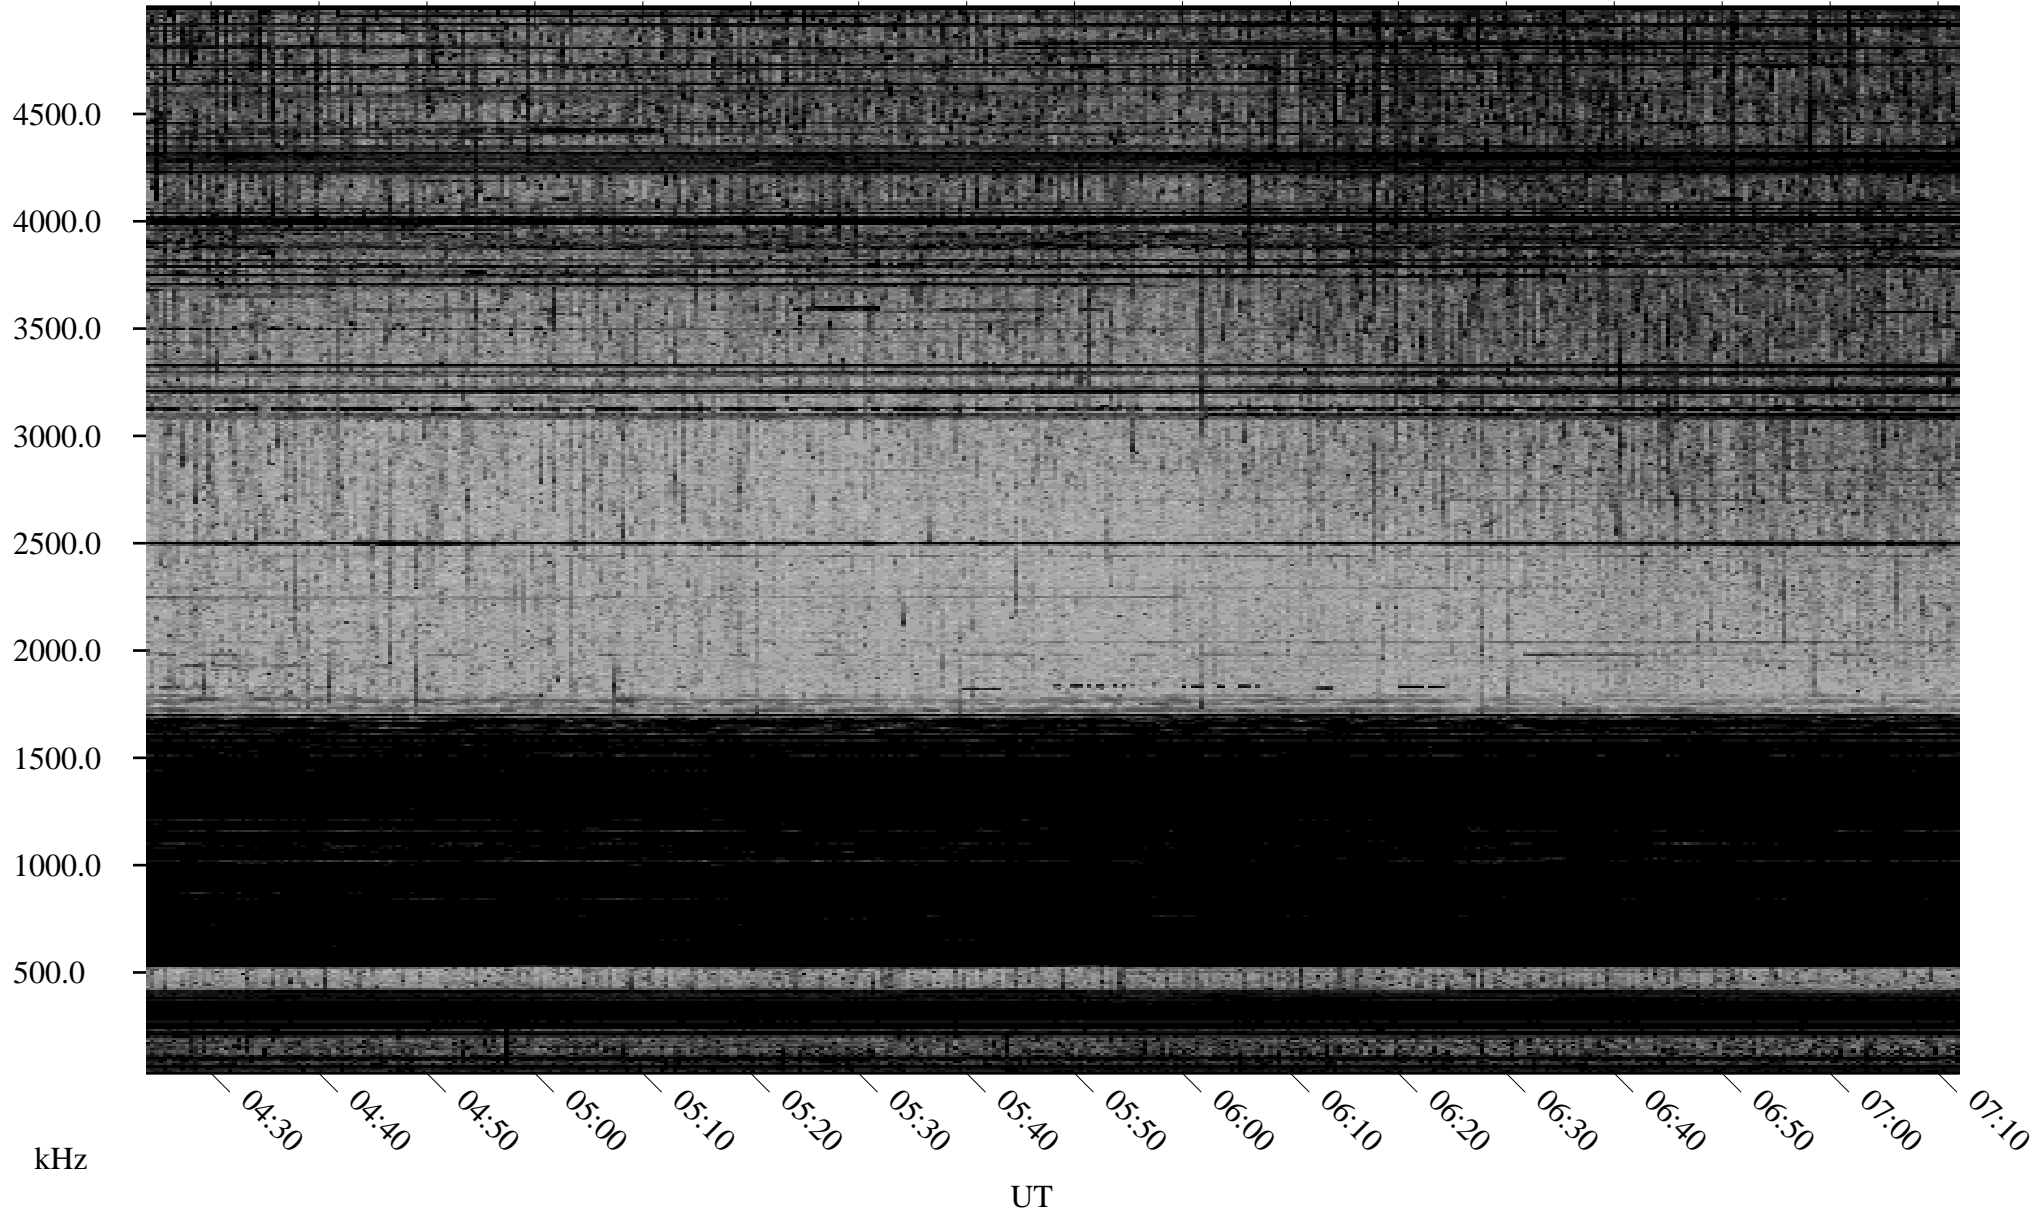

03/15/2002 Churchill, Manitoba

Linear Scale Black = 161 White = 15

ch02074l.r00m max_12

Page 1

03/15/2002 Churchill, Manitoba

Linear Scale Black = 161 White = 15

ch02074l.r00m max_12

Page 2

03/16/2002 Churchill, Manitoba

Linear Scale Black = 161 White = 15

ch02074l.r00m max_12

Page 3

03/16/2002 Churchill, Manitoba

Linear Scale Black = 161 White = 15

ch02074l.r00m max_12

Page 4

03/16/2002 Churchill, Manitoba

Linear Scale Black = 161 White = 15

ch02074l.r00m max_12

Page 5

03/16/2002 Churchill, Manitoba

Linear Scale Black = 161 White = 15

ch02074l.r00m max_12

Page 6

03/16/2002 Churchill, Manitoba

Linear Scale Black = 161 White = 15

ch02074l.r00m max_12

Page 7

03/16/2002 Churchill, Manitoba

Linear Scale Black = 161 White = 15

ch02074l.r00m max_12