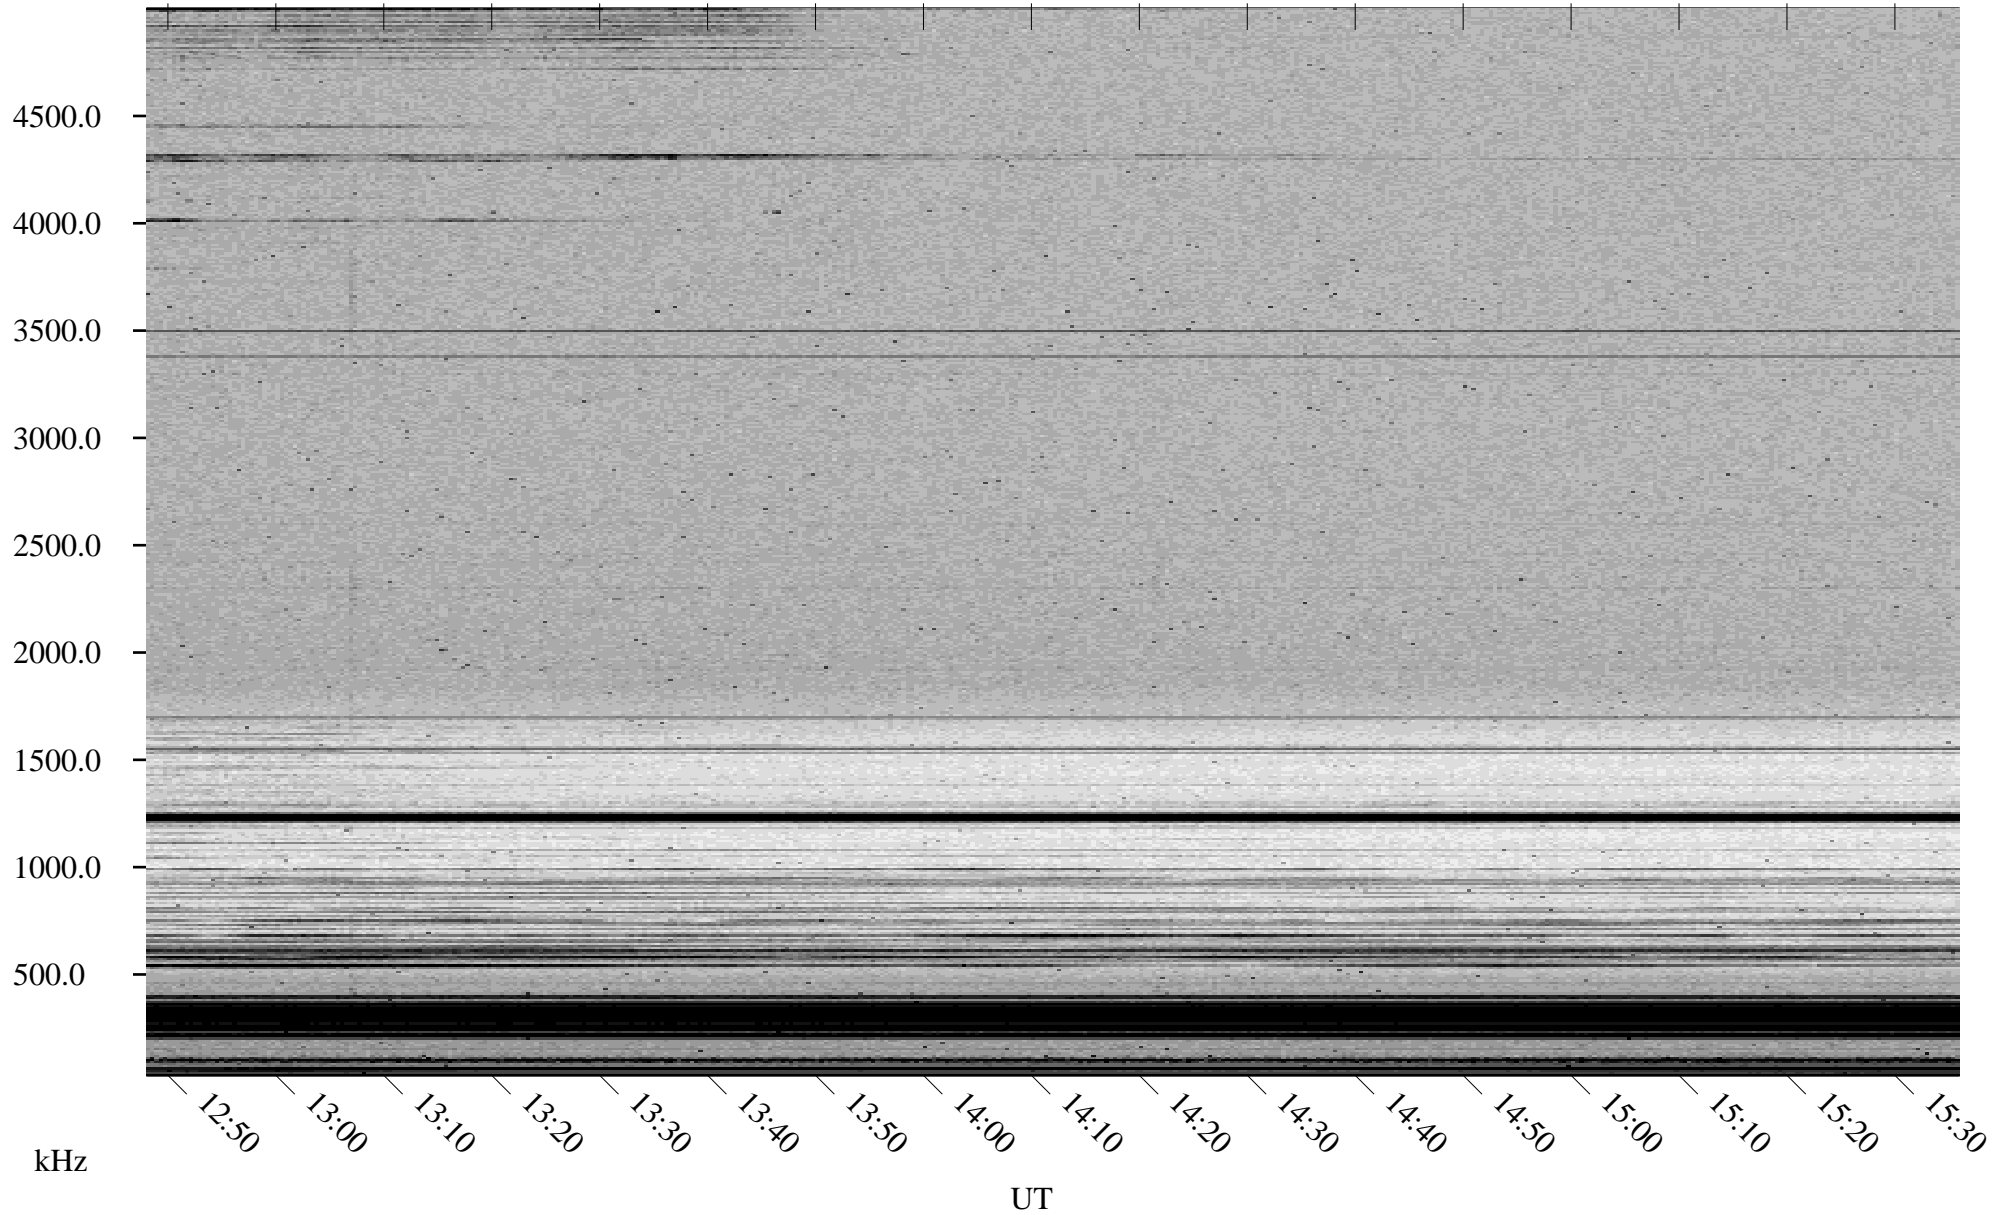

03/15/2002 Churchill, Manitoba

Linear Scale Black = 161 White = 15

ch02074l.r00m max_12

Page 1

03/15/2002 Churchill, Manitoba

Linear Scale Black = 161 White = 15

ch02074l.r00m max_12

Page 2

03/16/2002 Churchill, Manitoba

Linear Scale Black = 161 White = 15

ch02074l.r00m max_12

Page 3

03/16/2002 Churchill, Manitoba

Linear Scale Black = 161 White = 15

ch02074l.r00m max_12

Page 4

03/16/2002 Churchill, Manitoba

Linear Scale Black = 161 White = 15

ch02074l.r00m max_12

Page 5

03/16/2002 Churchill, Manitoba

Linear Scale Black = 161 White = 15

ch02074l.r00m max_12

Page 6

03/16/2002 Churchill, Manitoba

Linear Scale Black = 161 White = 15

ch02074l.r00m max_12

Page 7

03/16/2002 Churchill, Manitoba

Linear Scale Black = 161 White = 15

ch02074l.r00m max_12