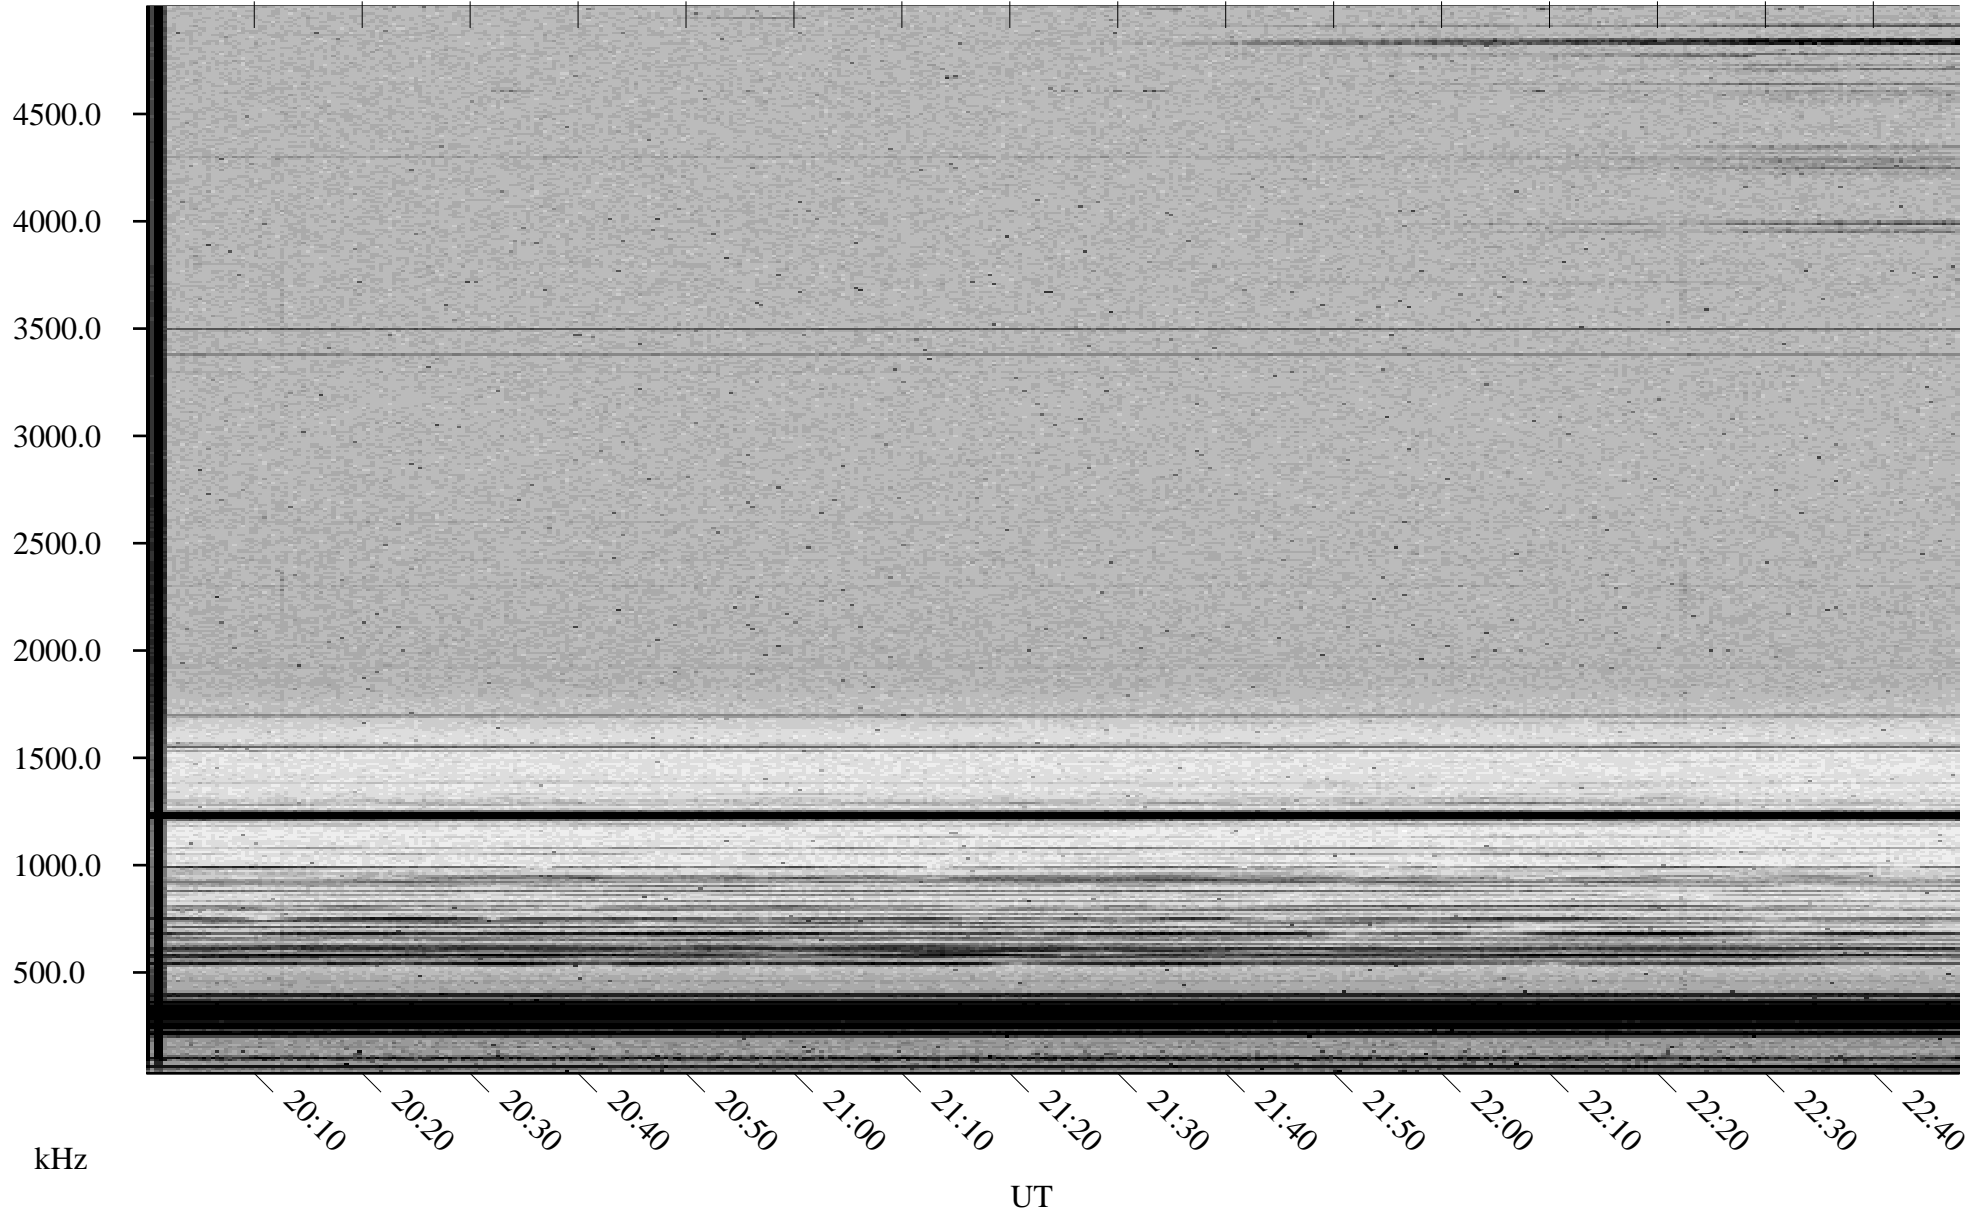

03/15/2002 Churchill, Manitoba

Linear Scale Black = 161 White = 15

ch02074l.r00m max_12

Page 1

03/15/2002 Churchill, Manitoba

Linear Scale Black = 161 White = 15

ch02074l.r00m max_12

Page 2

03/16/2002 Churchill, Manitoba

Linear Scale Black = 161 White = 15

ch02074l.r00m max_12

Page 3

03/16/2002 Churchill, Manitoba

Linear Scale Black = 161 White = 15

ch02074l.r00m max_12

Page 4

03/16/2002 Churchill, Manitoba

Linear Scale Black = 161 White = 15

ch02074l.r00m max_12

Page 5

03/16/2002 Churchill, Manitoba

Linear Scale Black = 161 White = 15

ch02074l.r00m max_12

Page 6

03/16/2002 Churchill, Manitoba

Linear Scale Black = 161 White = 15

ch02074l.r00m max_12

Page 7

03/16/2002 Churchill, Manitoba

Linear Scale Black = 161 White = 15

ch02074l.r00m max_12