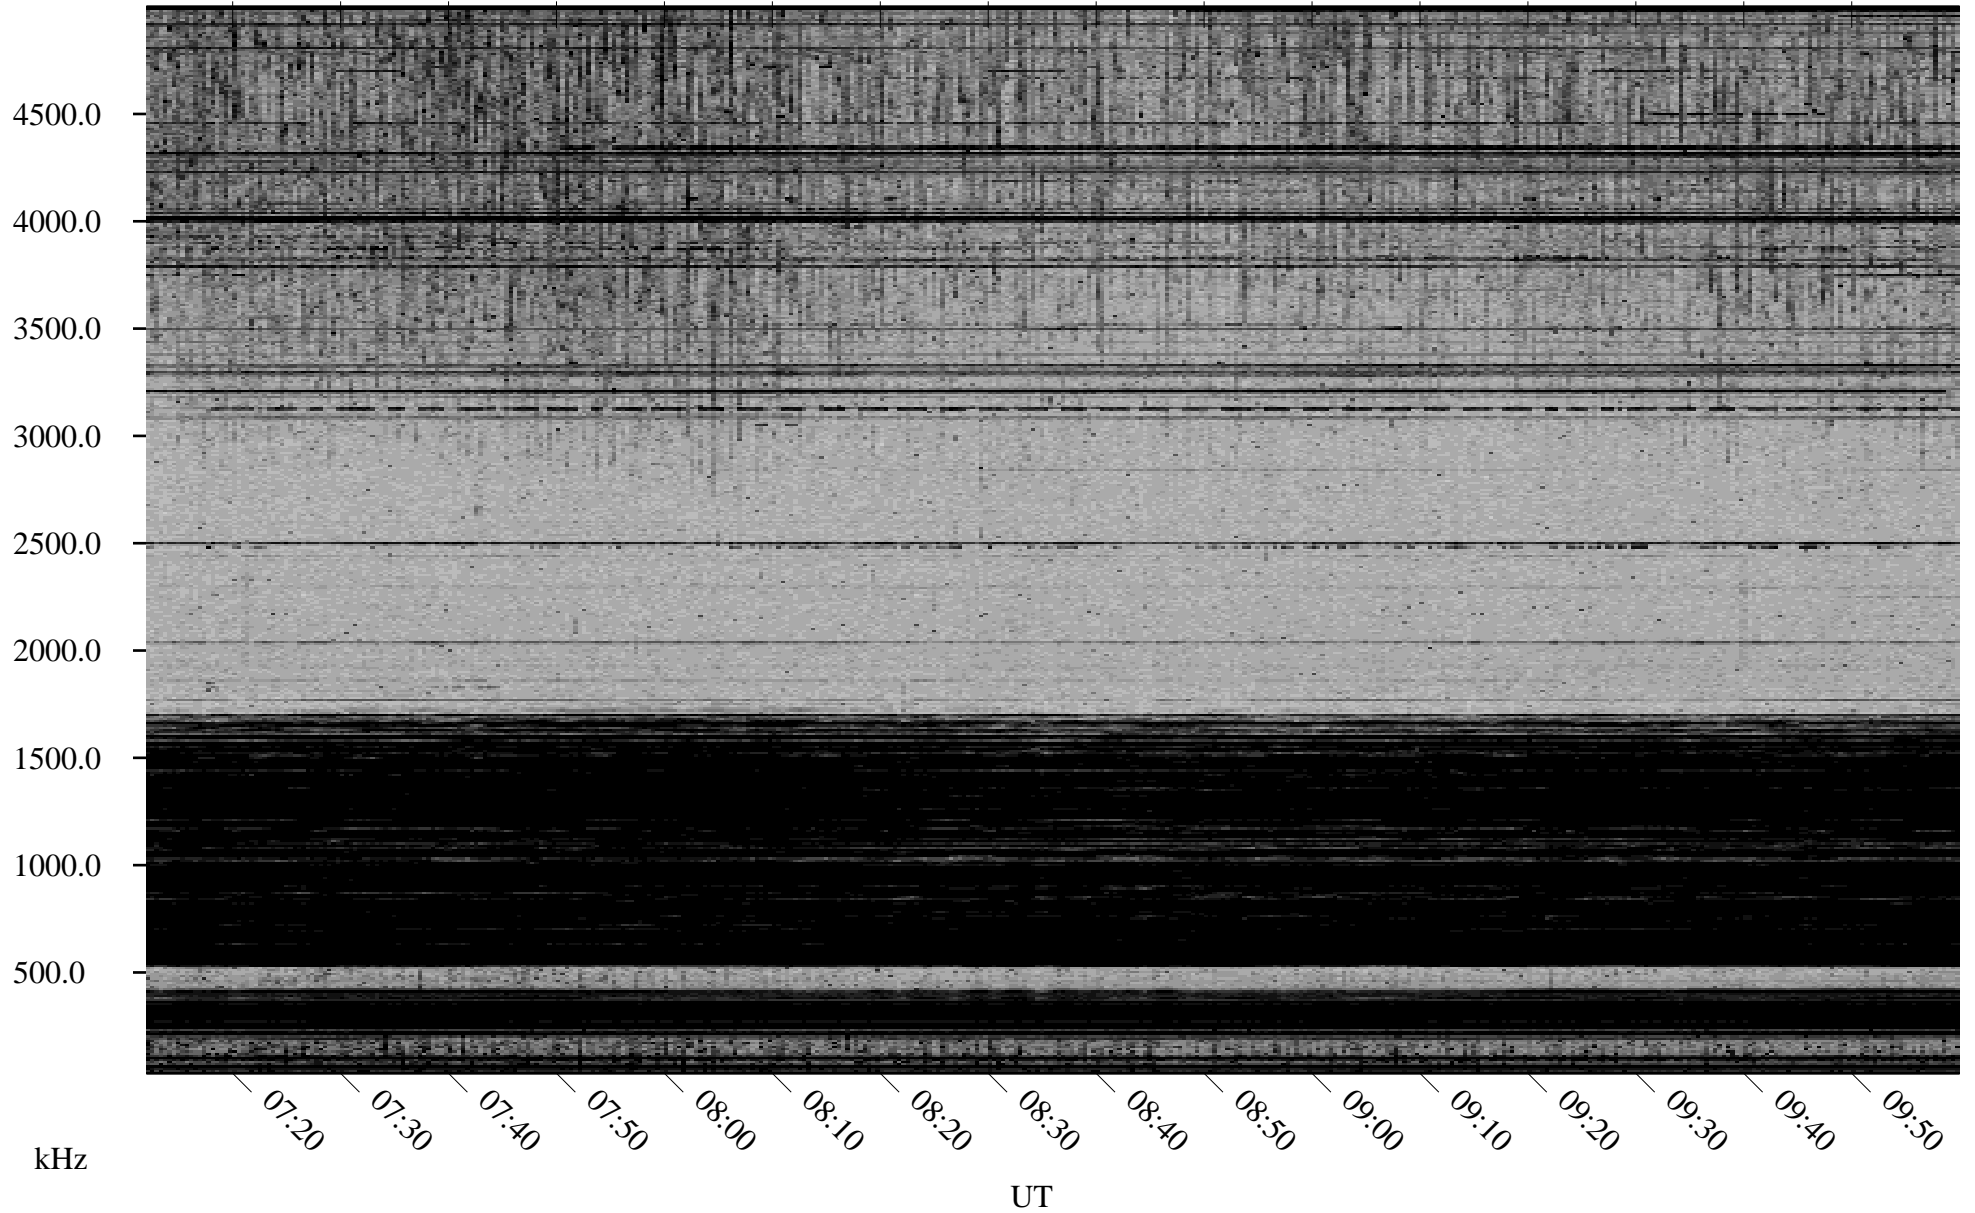

03/16/2002 Churchill, Manitoba

Linear Scale Black = 161 White = 15

ch020751.r00m max_12

Page 1

03/16/2002 Churchill, Manitoba

Linear Scale Black = 161 White = 15

ch020751.r00m max_12

Page 2

03/17/2002 Churchill, Manitoba

Linear Scale Black = 161 White = 15

ch020751.r00m max_12

Page 3

03/17/2002 Churchill, Manitoba

Linear Scale Black = 161 White = 15

ch020751.r00m max_12

Page 4

03/17/2002 Churchill, Manitoba

Linear Scale Black = 161 White = 15

ch020751.r00m max_12

Page 5

03/17/2002 Churchill, Manitoba

Linear Scale Black = 161 White = 15

ch020751.r00m max_12

Page 6

03/17/2002 Churchill, Manitoba

Linear Scale Black = 161 White = 15

ch020751.r00m max_12

Page 7

03/17/2002 Churchill, Manitoba

Linear Scale Black = 161 White = 15

ch020751.r00m max_12