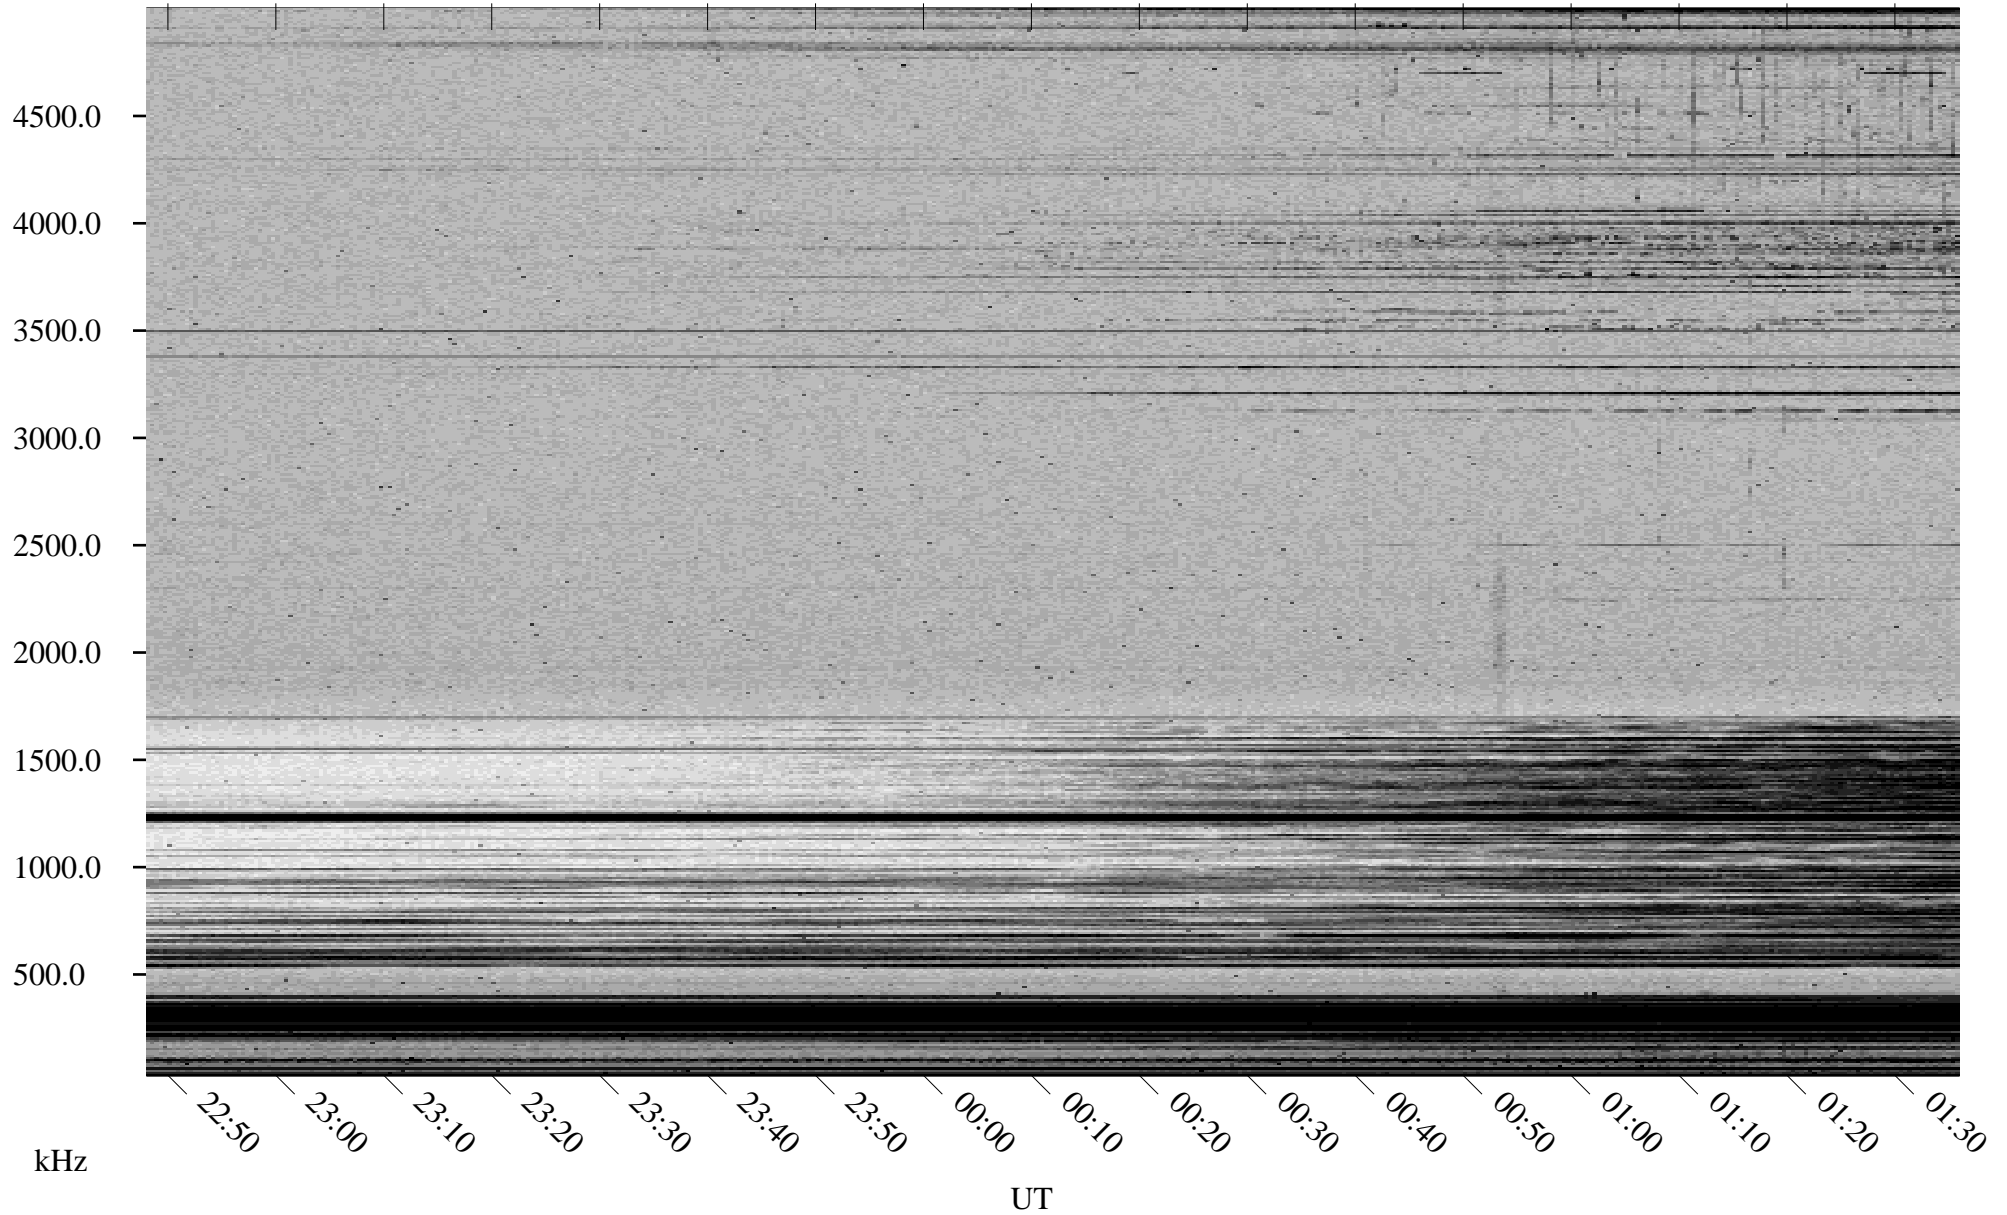

03/16/2002 Churchill, Manitoba

Linear Scale Black = 161 White = 15

ch020751.r00m max_12

Page 1

03/16/2002 Churchill, Manitoba

Linear Scale Black = 161 White = 15

ch020751.r00m max_12

Page 2

03/17/2002 Churchill, Manitoba

Linear Scale Black = 161 White = 15

ch020751.r00m max_12

Page 3

03/17/2002 Churchill, Manitoba

Linear Scale Black = 161 White = 15

ch020751.r00m max_12

Page 4

03/17/2002 Churchill, Manitoba

Linear Scale Black = 161 White = 15

ch020751.r00m max_12

Page 5

03/17/2002 Churchill, Manitoba

Linear Scale Black = 161 White = 15

ch020751.r00m max_12

Page 6

03/17/2002 Churchill, Manitoba

Linear Scale Black = 161 White = 15

ch020751.r00m max_12

Page 7

03/17/2002 Churchill, Manitoba

Linear Scale Black = 161 White = 15

ch020751.r00m max_12