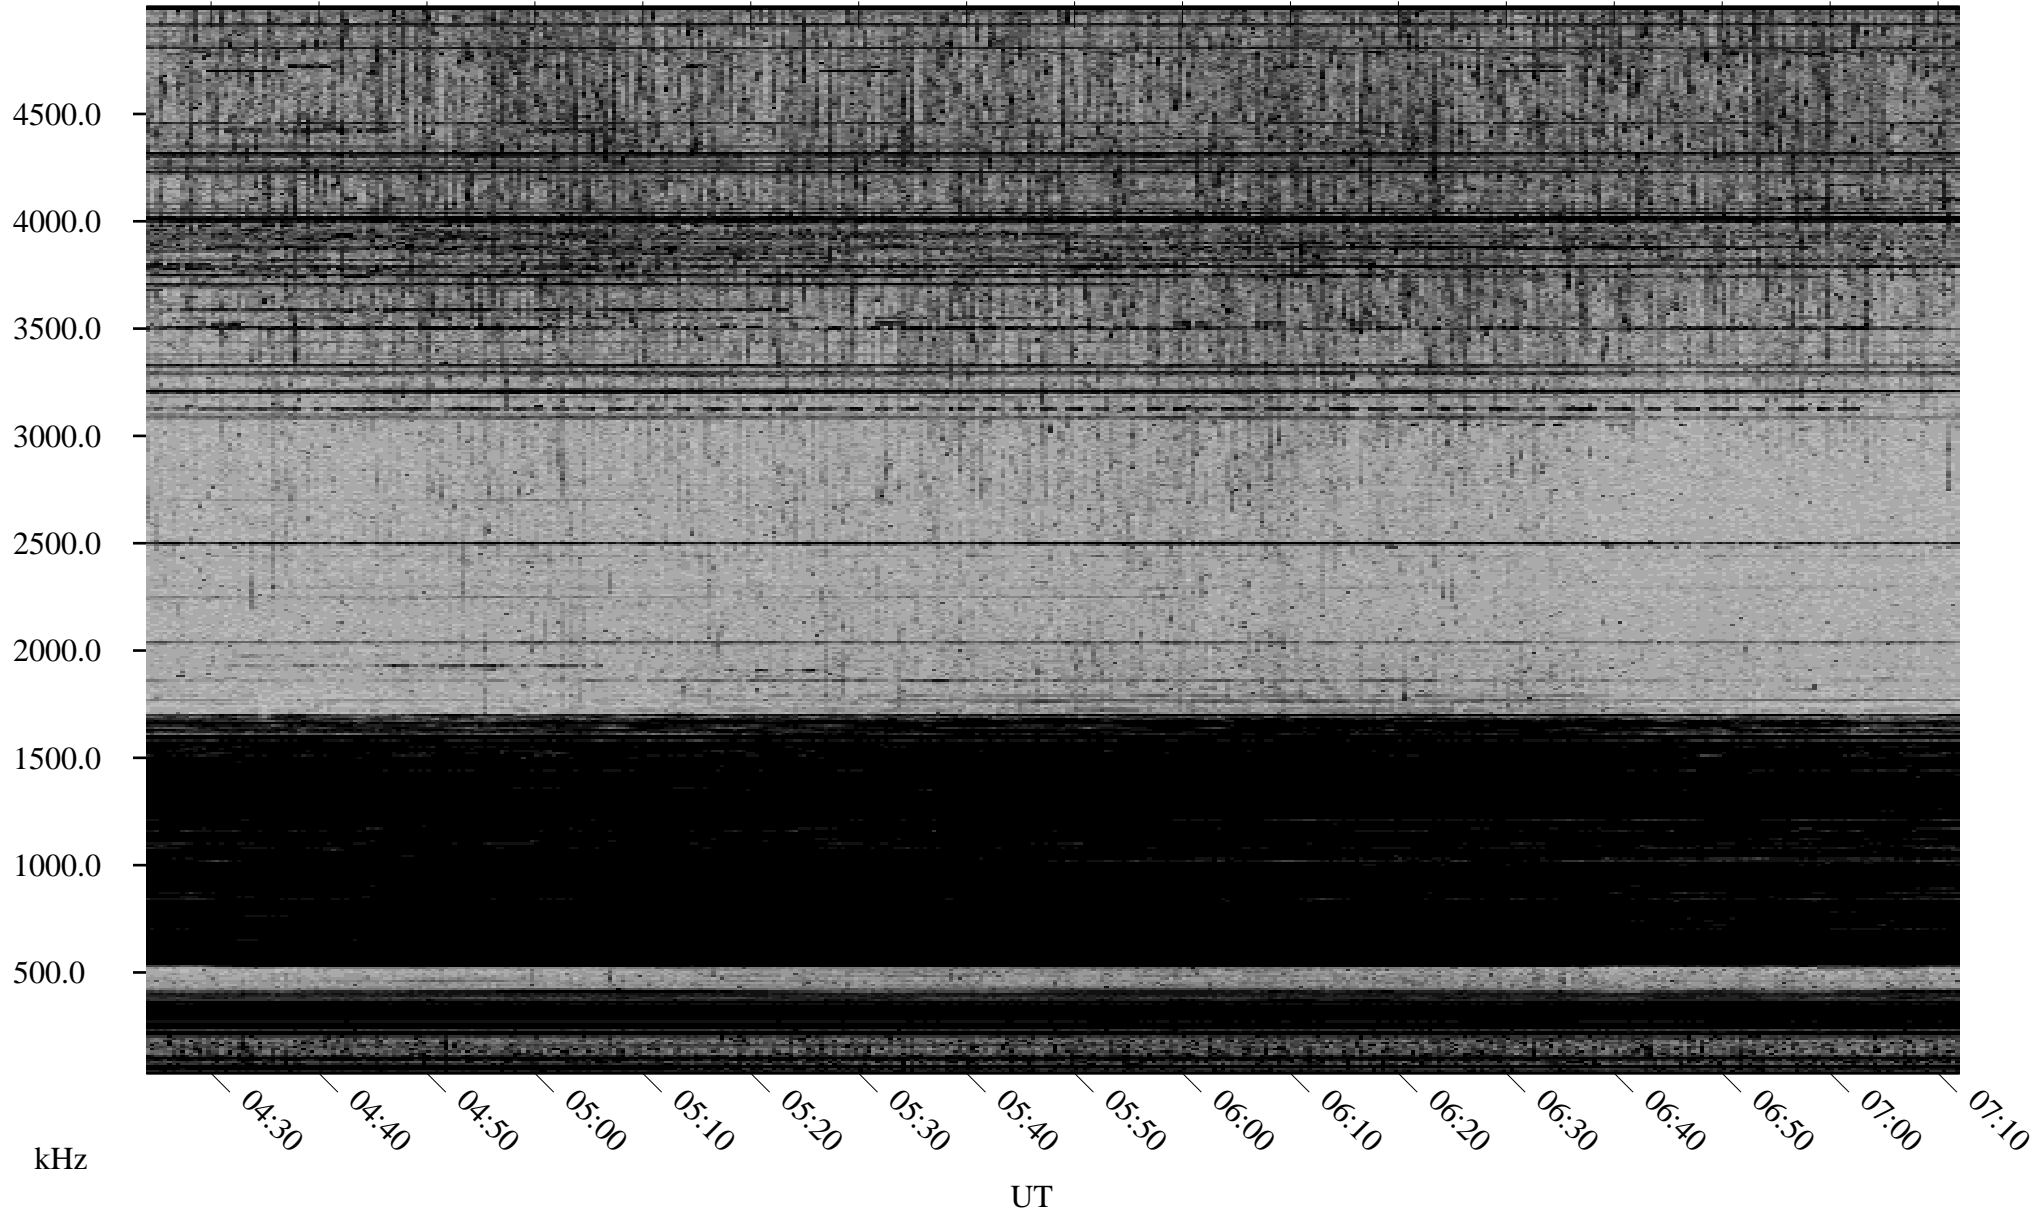

03/16/2002 Churchill, Manitoba

Linear Scale Black = 161 White = 15

ch020751.r00m max_12

Page 1

03/16/2002 Churchill, Manitoba

Linear Scale Black = 161 White = 15

ch020751.r00m max_12

Page 2

03/17/2002 Churchill, Manitoba

Linear Scale Black = 161 White = 15

ch020751.r00m max_12

Page 3

03/17/2002 Churchill, Manitoba

Linear Scale Black = 161 White = 15

ch020751.r00m max_12

Page 4

03/17/2002 Churchill, Manitoba

Linear Scale Black = 161 White = 15

ch020751.r00m max_12

Page 5

03/17/2002 Churchill, Manitoba

Linear Scale Black = 161 White = 15

ch020751.r00m max_12

Page 6

03/17/2002 Churchill, Manitoba

Linear Scale Black = 161 White = 15

ch020751.r00m max_12

Page 7

03/17/2002 Churchill, Manitoba

Linear Scale Black = 161 White = 15

ch020751.r00m max_12