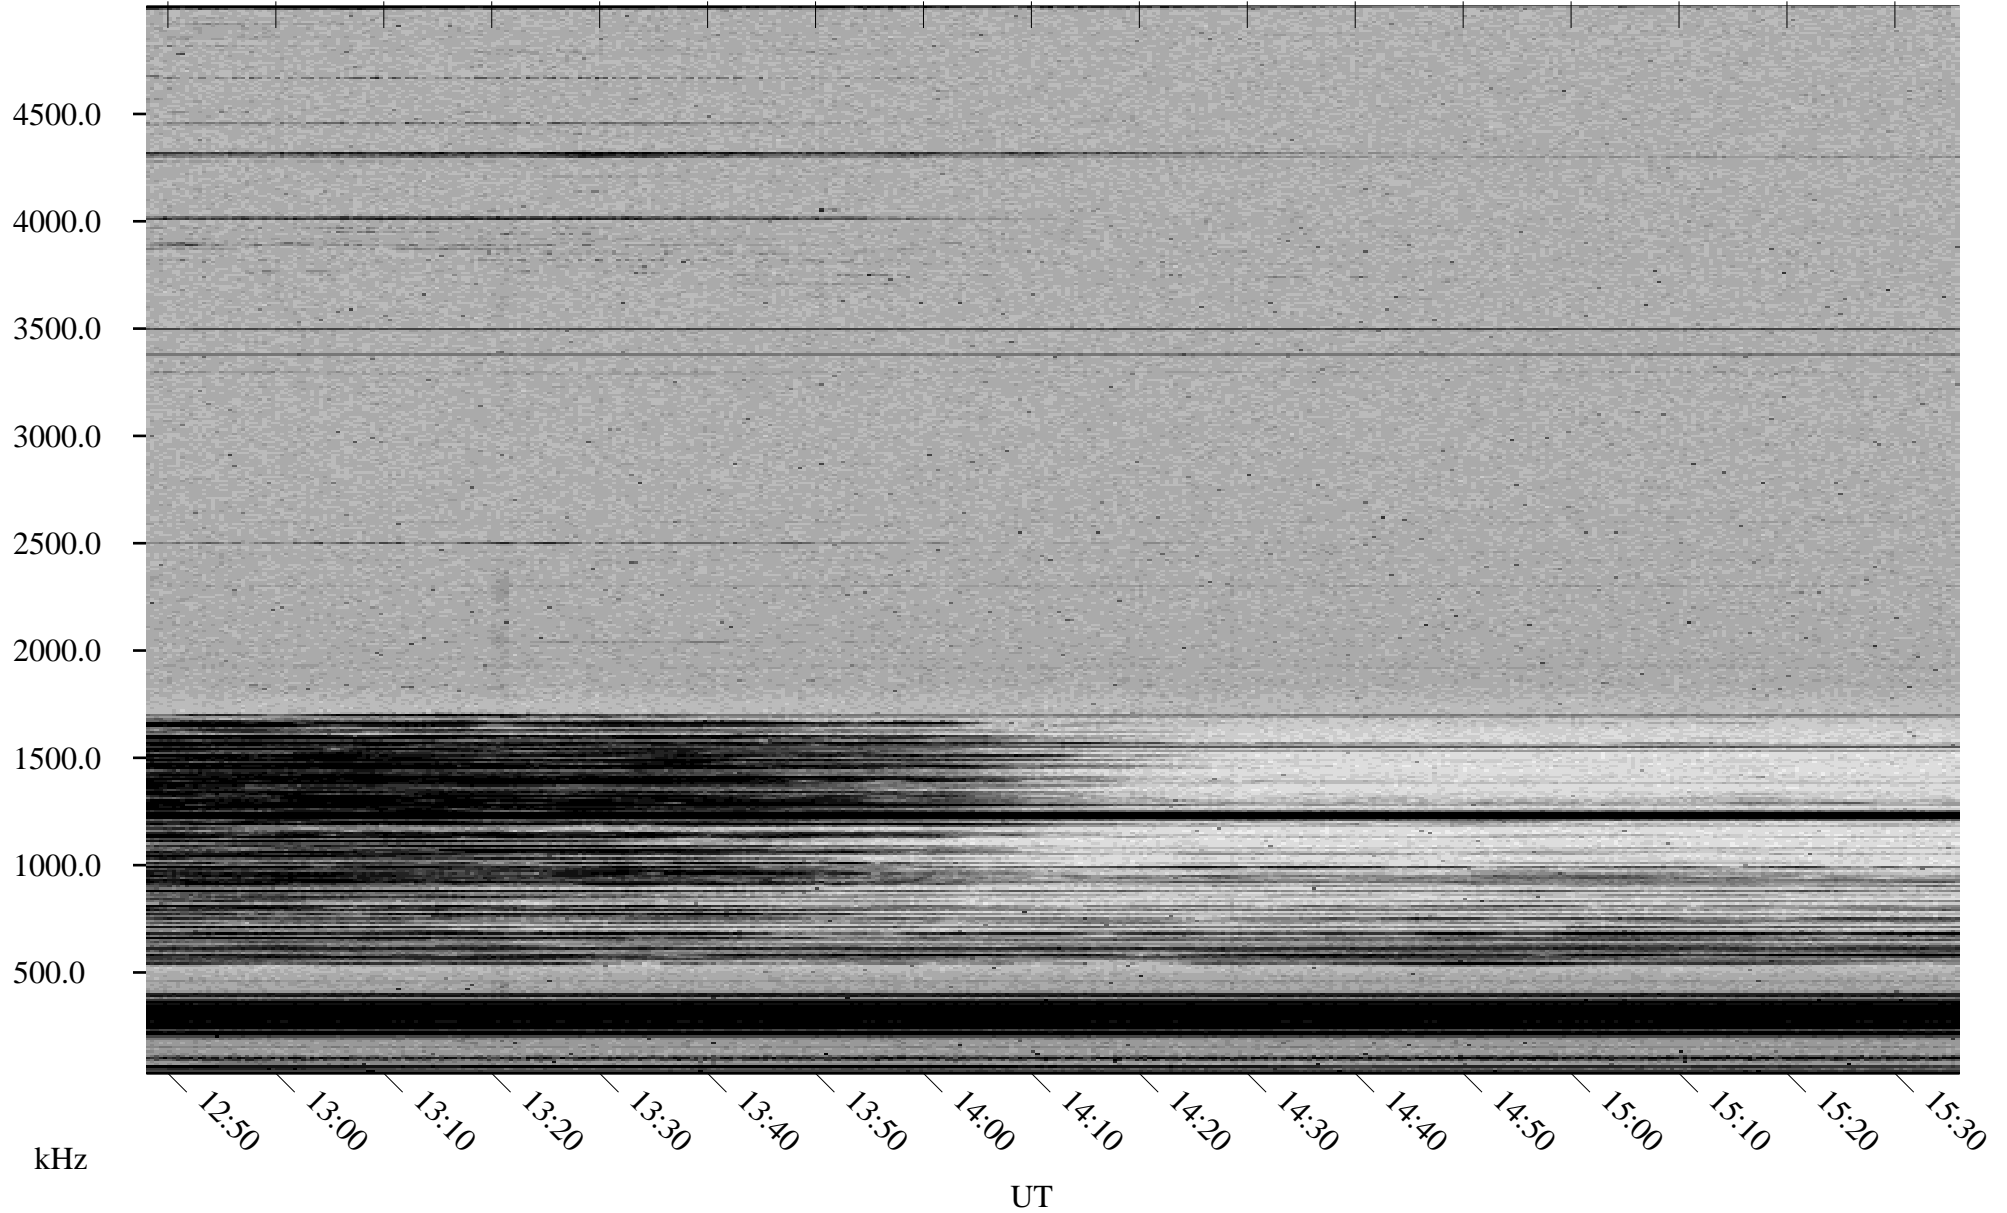

03/16/2002 Churchill, Manitoba

Linear Scale Black = 161 White = 15

ch020751.r00m max_12

Page 1

03/16/2002 Churchill, Manitoba

Linear Scale Black = 161 White = 15

ch020751.r00m max_12

Page 2

03/17/2002 Churchill, Manitoba

Linear Scale Black = 161 White = 15

ch020751.r00m max_12

Page 3

03/17/2002 Churchill, Manitoba

Linear Scale Black = 161 White = 15

ch020751.r00m max_12

Page 4

03/17/2002 Churchill, Manitoba

Linear Scale Black = 161 White = 15

ch020751.r00m max_12

Page 5

03/17/2002 Churchill, Manitoba

Linear Scale Black = 161 White = 15

ch020751.r00m max_12

Page 6

03/17/2002 Churchill, Manitoba

Linear Scale Black = 161 White = 15

ch020751.r00m max_12

Page 7

03/17/2002 Churchill, Manitoba

Linear Scale Black = 161 White = 15

ch020751.r00m max_12