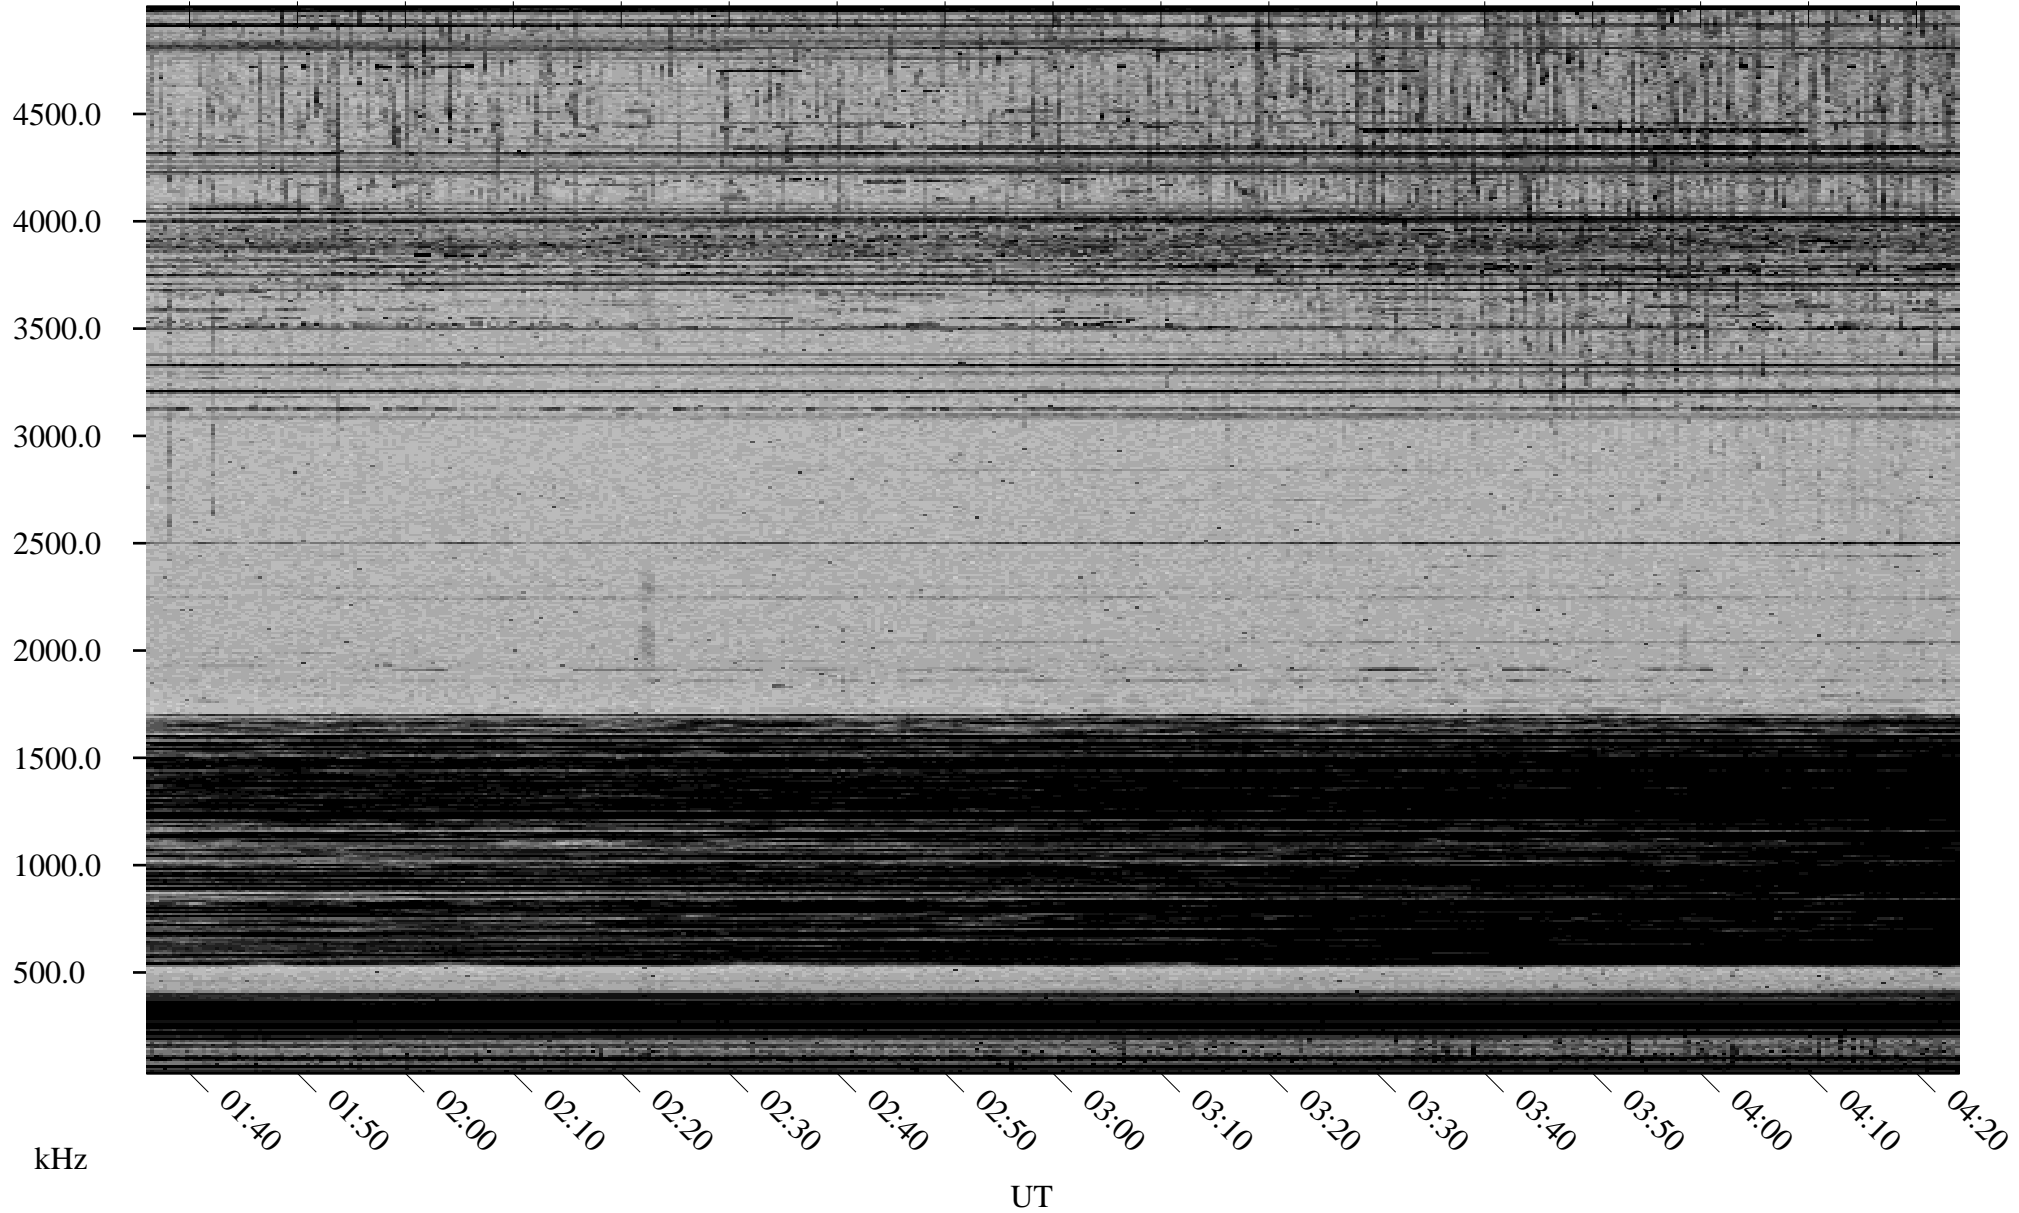

03/16/2002 Churchill, Manitoba

Linear Scale Black = 161 White = 15

ch020751.r00m max_12

Page 1

03/16/2002 Churchill, Manitoba

Linear Scale Black = 161 White = 15

ch020751.r00m max_12

Page 2

03/17/2002 Churchill, Manitoba

Linear Scale Black = 161 White = 15

ch020751.r00m max_12

Page 3

03/17/2002 Churchill, Manitoba

Linear Scale Black = 161 White = 15

ch020751.r00m max_12

Page 4

03/17/2002 Churchill, Manitoba

Linear Scale Black = 161 White = 15

ch020751.r00m max_12

Page 5

03/17/2002 Churchill, Manitoba

Linear Scale Black = 161 White = 15

ch020751.r00m max_12

Page 6

03/17/2002 Churchill, Manitoba

Linear Scale Black = 161 White = 15

ch020751.r00m max_12

Page 7

03/17/2002 Churchill, Manitoba

Linear Scale Black = 161 White = 15

ch020751.r00m max_12