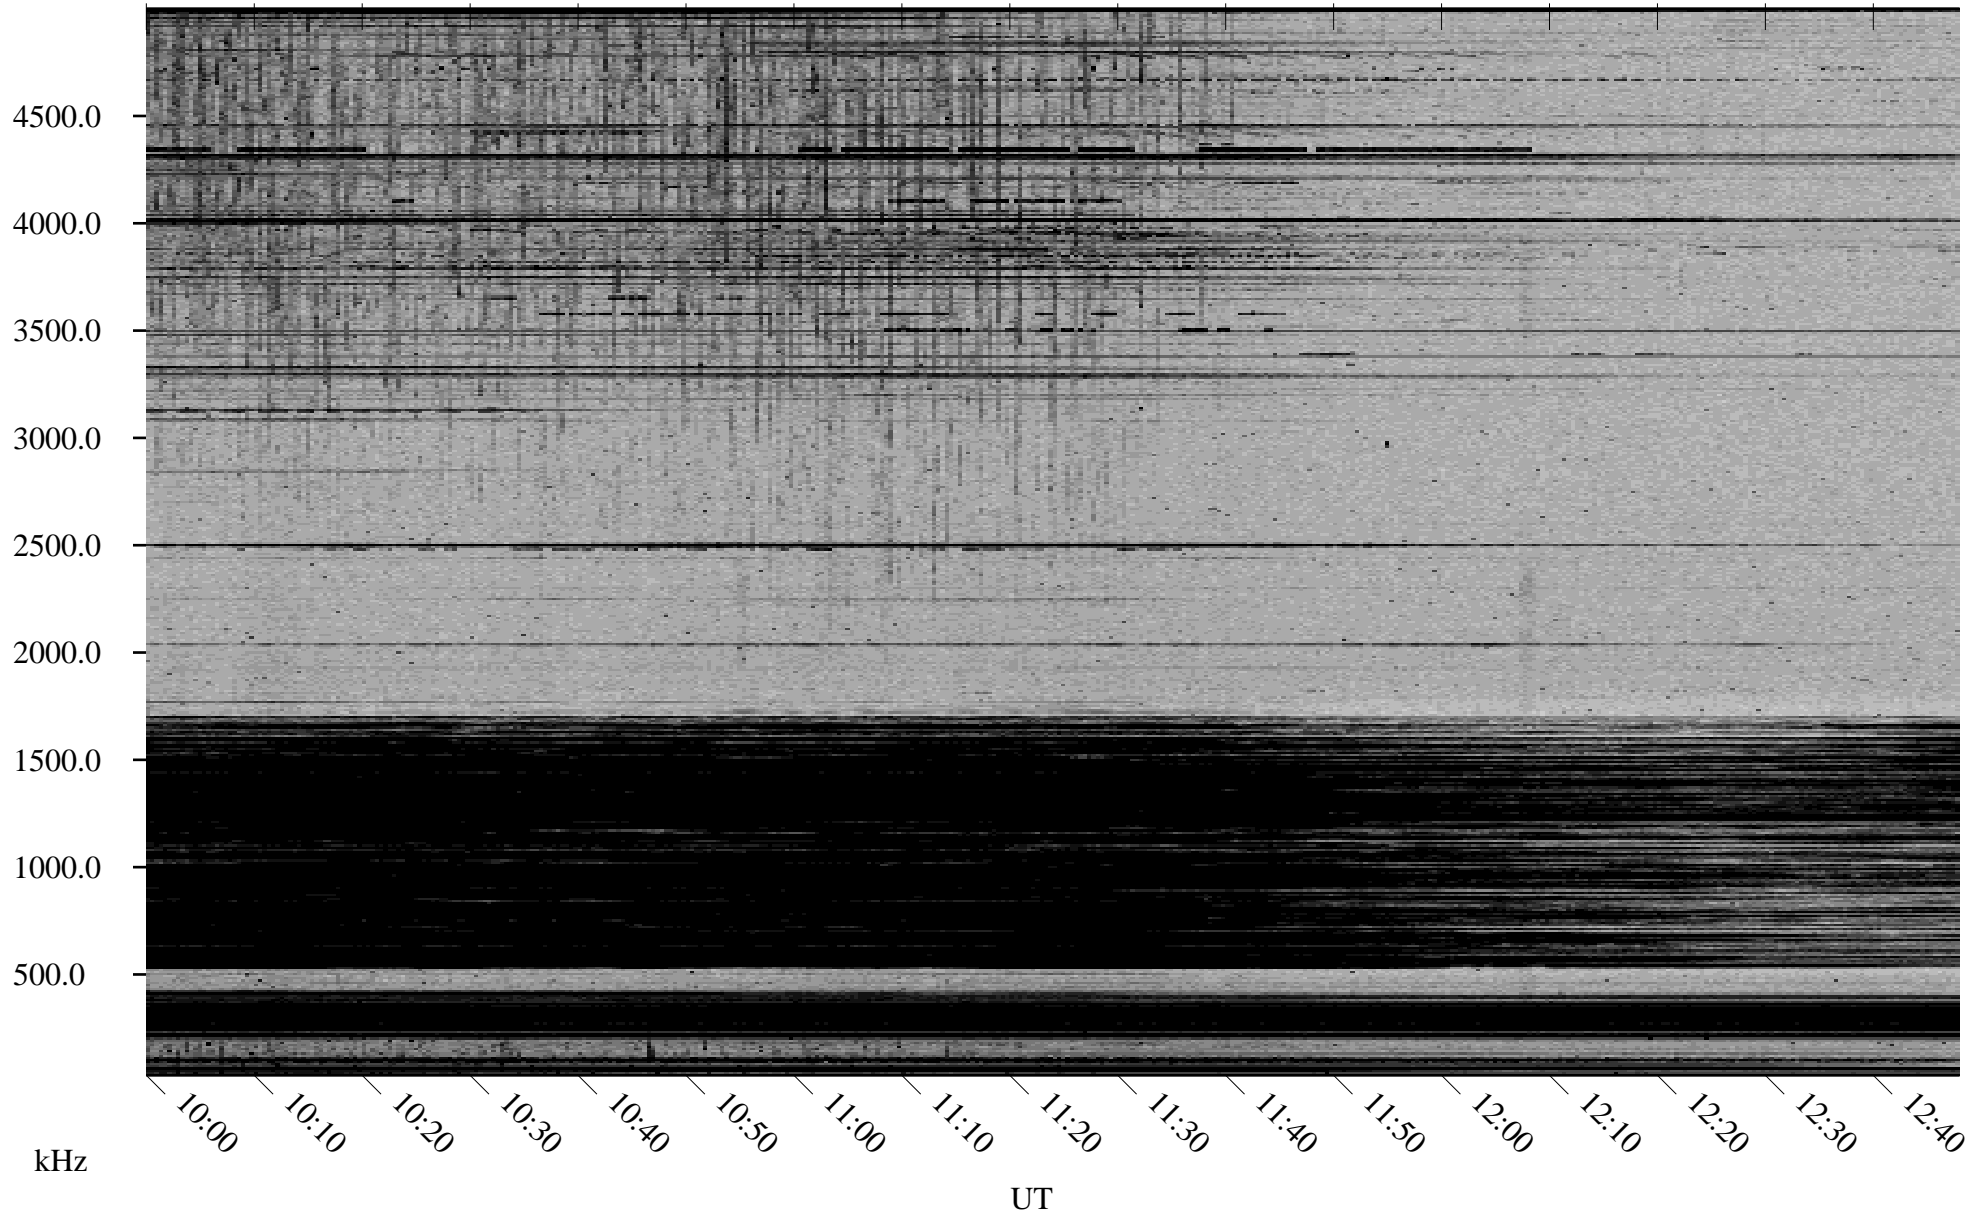

03/16/2002 Churchill, Manitoba

Linear Scale Black = 161 White = 15

ch020751.r00m max_12

Page 1

03/16/2002 Churchill, Manitoba

Linear Scale Black = 161 White = 15

ch020751.r00m max_12

Page 2

03/17/2002 Churchill, Manitoba

Linear Scale Black = 161 White = 15

ch020751.r00m max_12

Page 3

03/17/2002 Churchill, Manitoba

Linear Scale Black = 161 White = 15

ch020751.r00m max_12

Page 4

03/17/2002 Churchill, Manitoba

Linear Scale Black = 161 White = 15

ch020751.r00m max_12

Page 5

03/17/2002 Churchill, Manitoba

Linear Scale Black = 161 White = 15

ch020751.r00m max_12

Page 6

03/17/2002 Churchill, Manitoba

Linear Scale Black = 161 White = 15

ch020751.r00m max_12

Page 7

03/17/2002 Churchill, Manitoba

Linear Scale Black = 161 White = 15

ch020751.r00m max_12