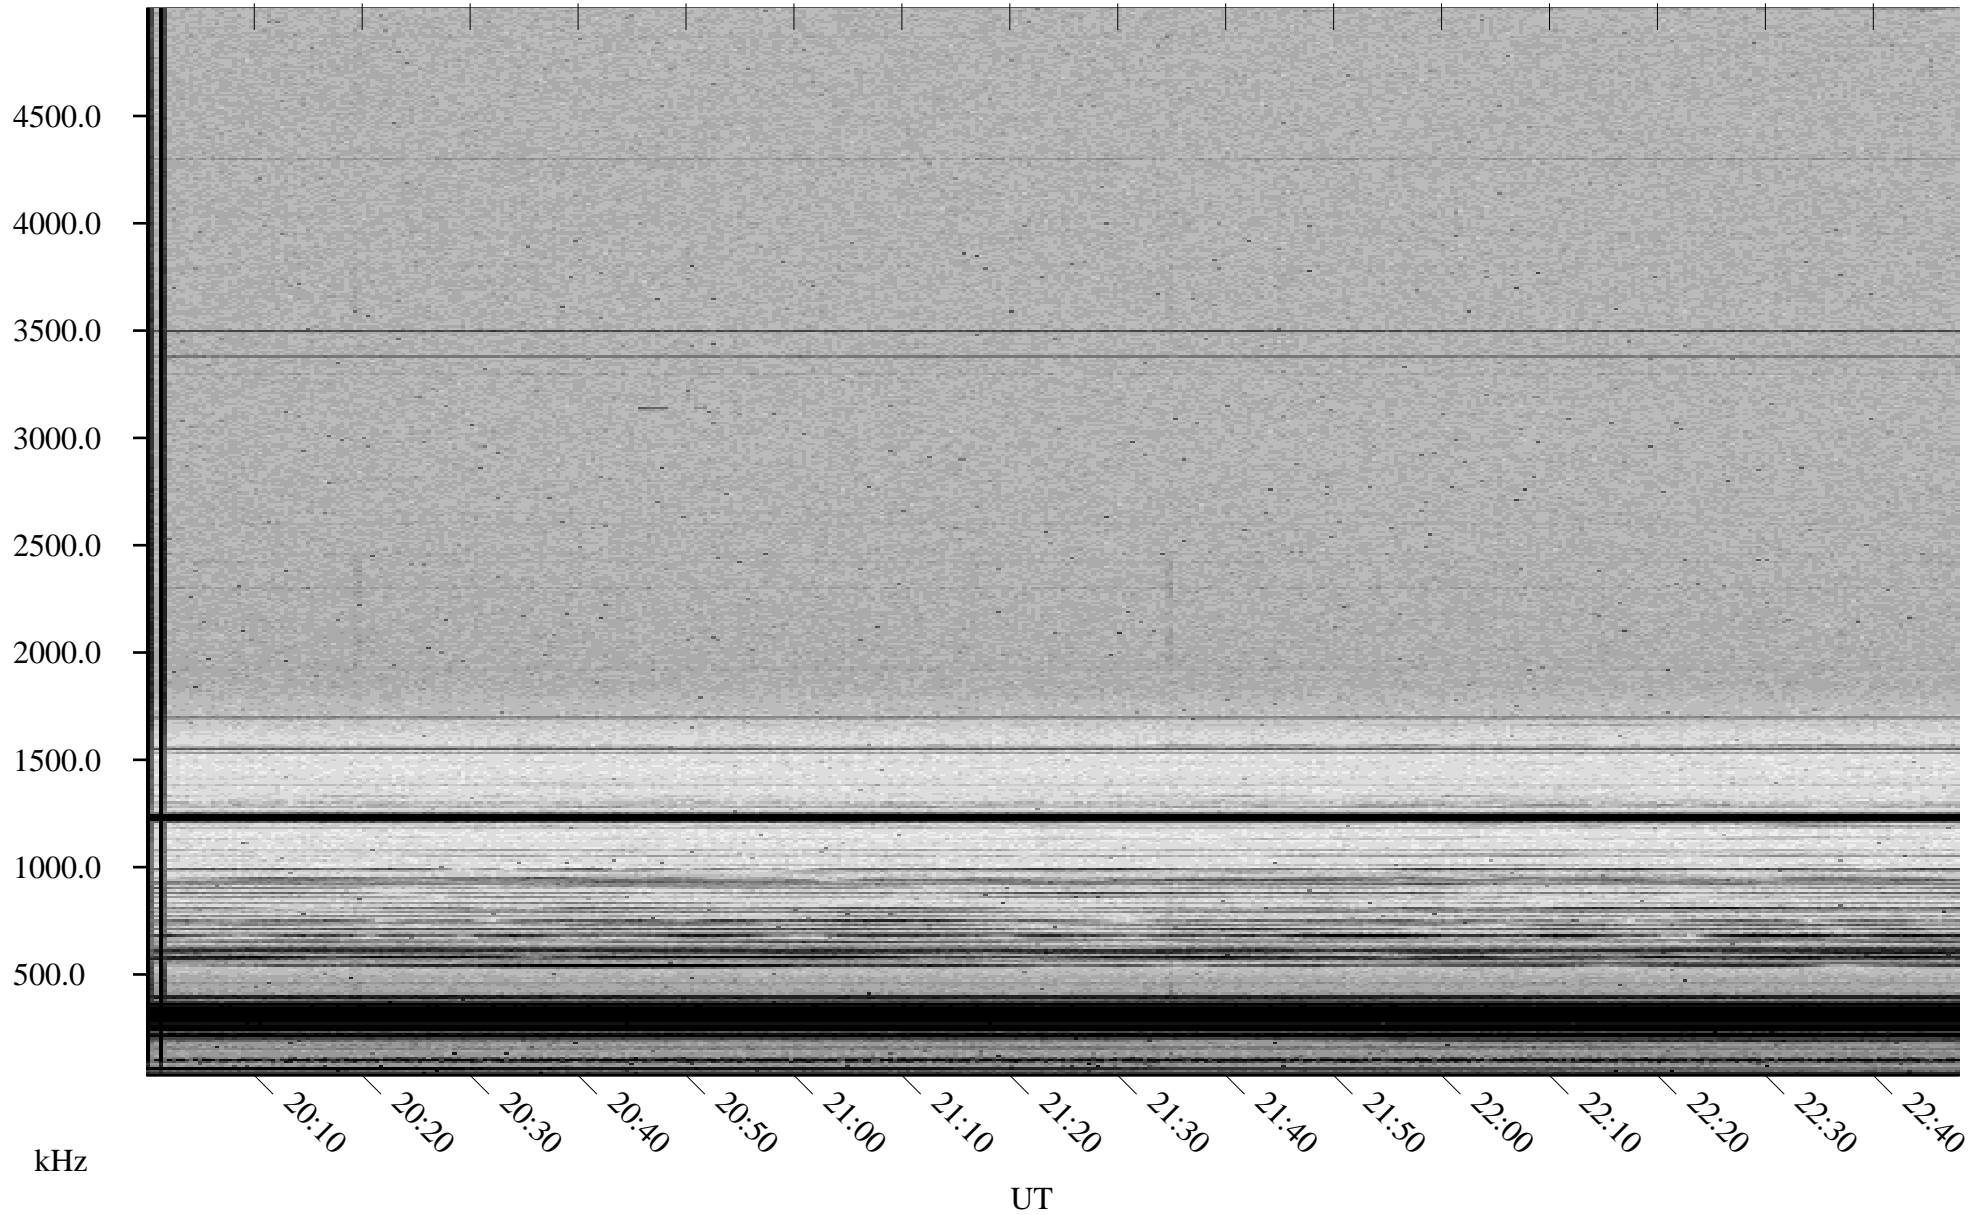

03/17/2002 Churchill, Manitoba

Linear Scale Black = 161 White = 15

ch02076l.r00m max_12

Page 1

03/17/2002 Churchill, Manitoba

Linear Scale Black = 161 White = 15

ch02076l.r00m max_12

Page 2

03/18/2002 Churchill, Manitoba

Linear Scale Black = 161 White = 15

ch02076l.r00m max_12

Page 3

03/18/2002 Churchill, Manitoba

Linear Scale Black = 161 White = 15

ch02076l.r00m max_12

Page 4

03/18/2002 Churchill, Manitoba

Linear Scale Black = 161 White = 15

ch02076l.r00m max_12

Page 5

03/18/2002 Churchill, Manitoba

Linear Scale Black = 161 White = 15

ch02076l.r00m max_12

Page 6

03/18/2002 Churchill, Manitoba

Linear Scale Black = 161 White = 15

ch02076l.r00m max_12

Page 7

03/18/2002 Churchill, Manitoba

Linear Scale Black = 161 White = 15

ch02076l.r00m max_12

Page 8