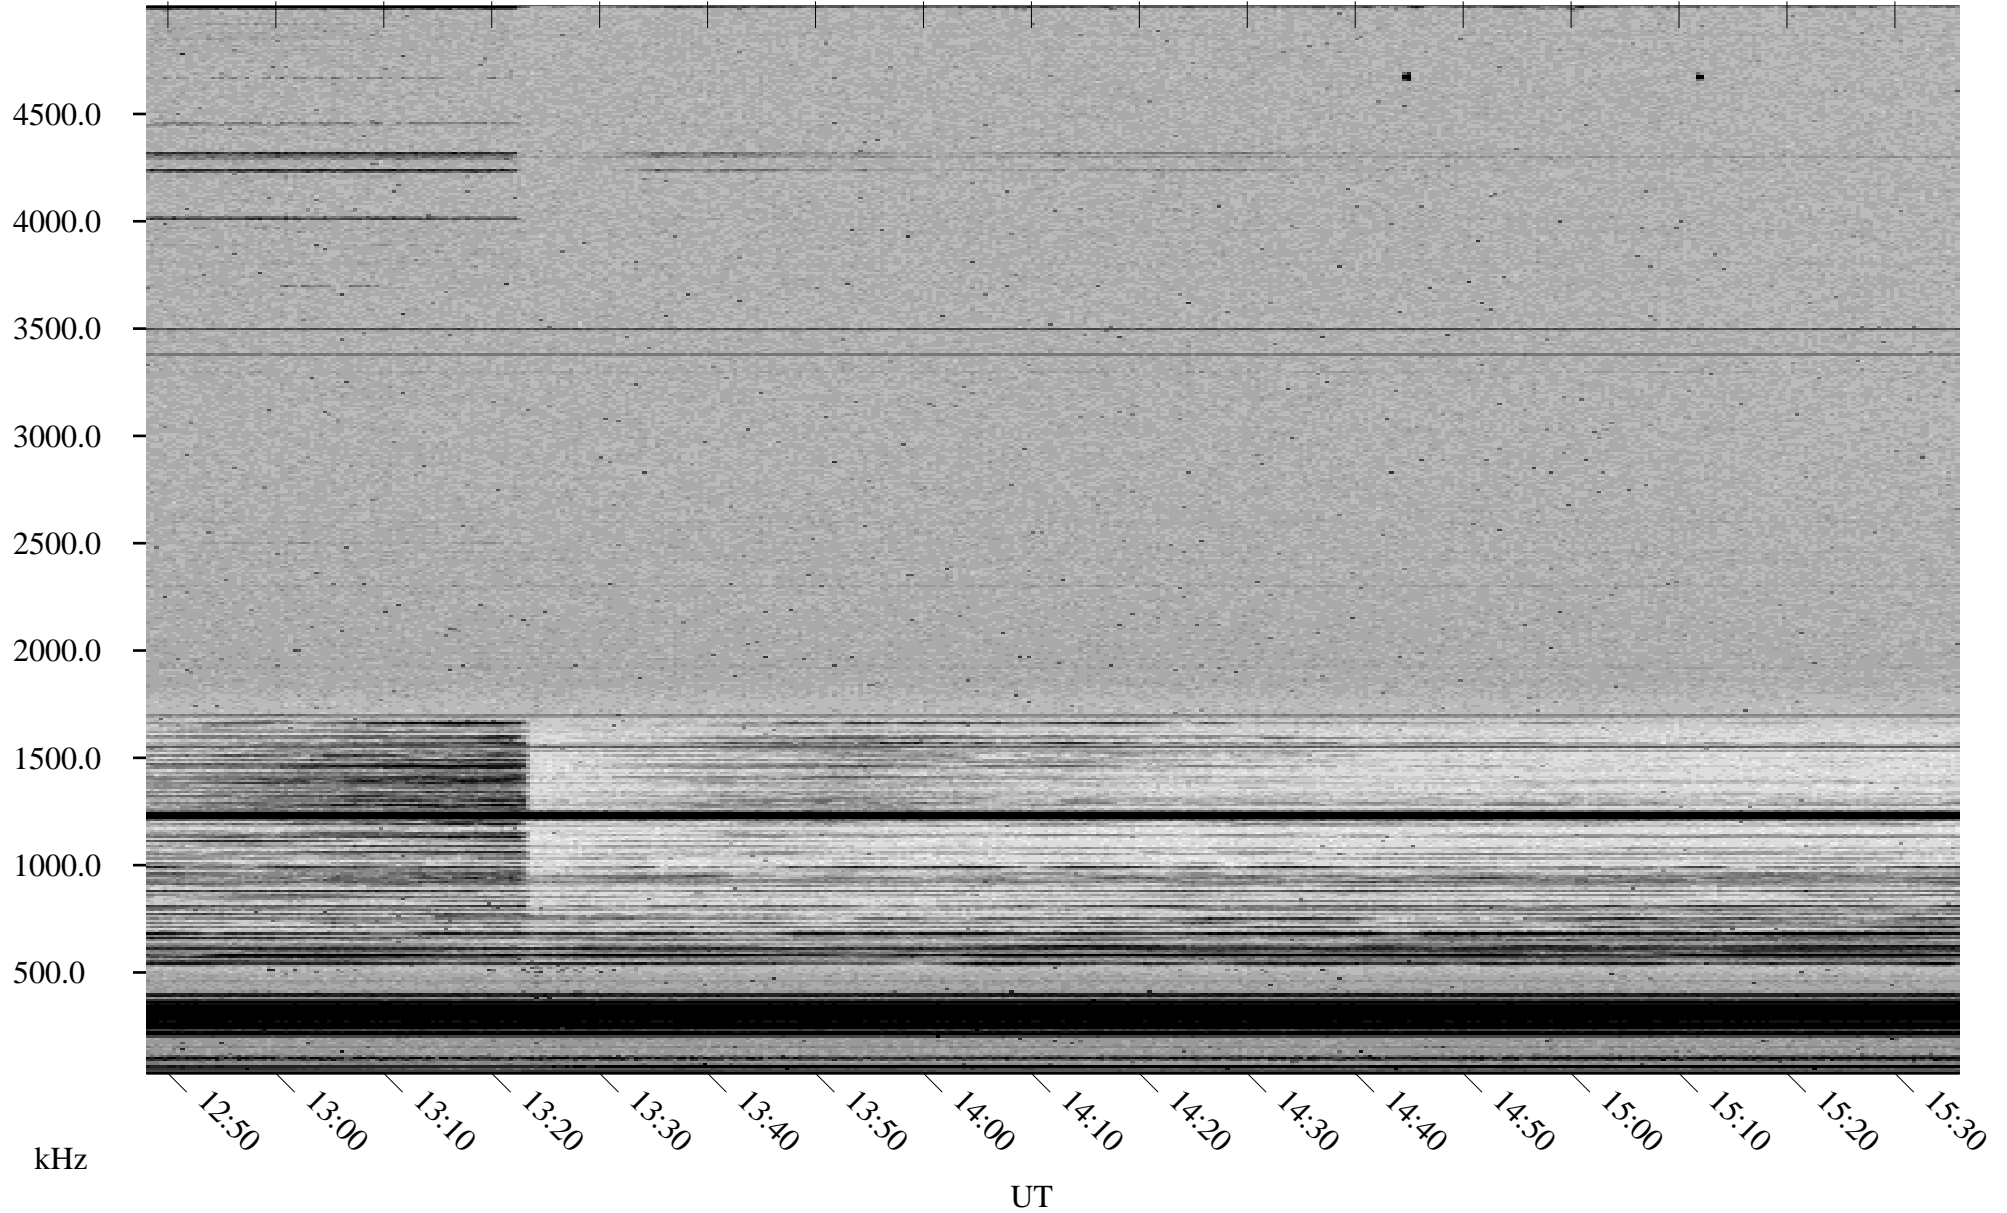

03/17/2002 Churchill, Manitoba

Linear Scale Black = 161 White = 15

ch02076l.r00m max_12

Page 1

03/17/2002 Churchill, Manitoba

Linear Scale Black = 161 White = 15

ch02076l.r00m max_12

Page 2

03/18/2002 Churchill, Manitoba

Linear Scale Black = 161 White = 15

ch02076l.r00m max_12

Page 3

03/18/2002 Churchill, Manitoba

Linear Scale Black = 161 White = 15

ch02076l.r00m max_12

Page 4

03/18/2002 Churchill, Manitoba

Linear Scale Black = 161 White = 15

ch02076l.r00m max_12

Page 5

03/18/2002 Churchill, Manitoba

Linear Scale Black = 161 White = 15

ch02076l.r00m max_12

Page 6

03/18/2002 Churchill, Manitoba

Linear Scale Black = 161 White = 15

ch02076l.r00m max_12

Page 7

03/18/2002 Churchill, Manitoba

Linear Scale Black = 161 White = 15

ch02076l.r00m max_12

Page 8