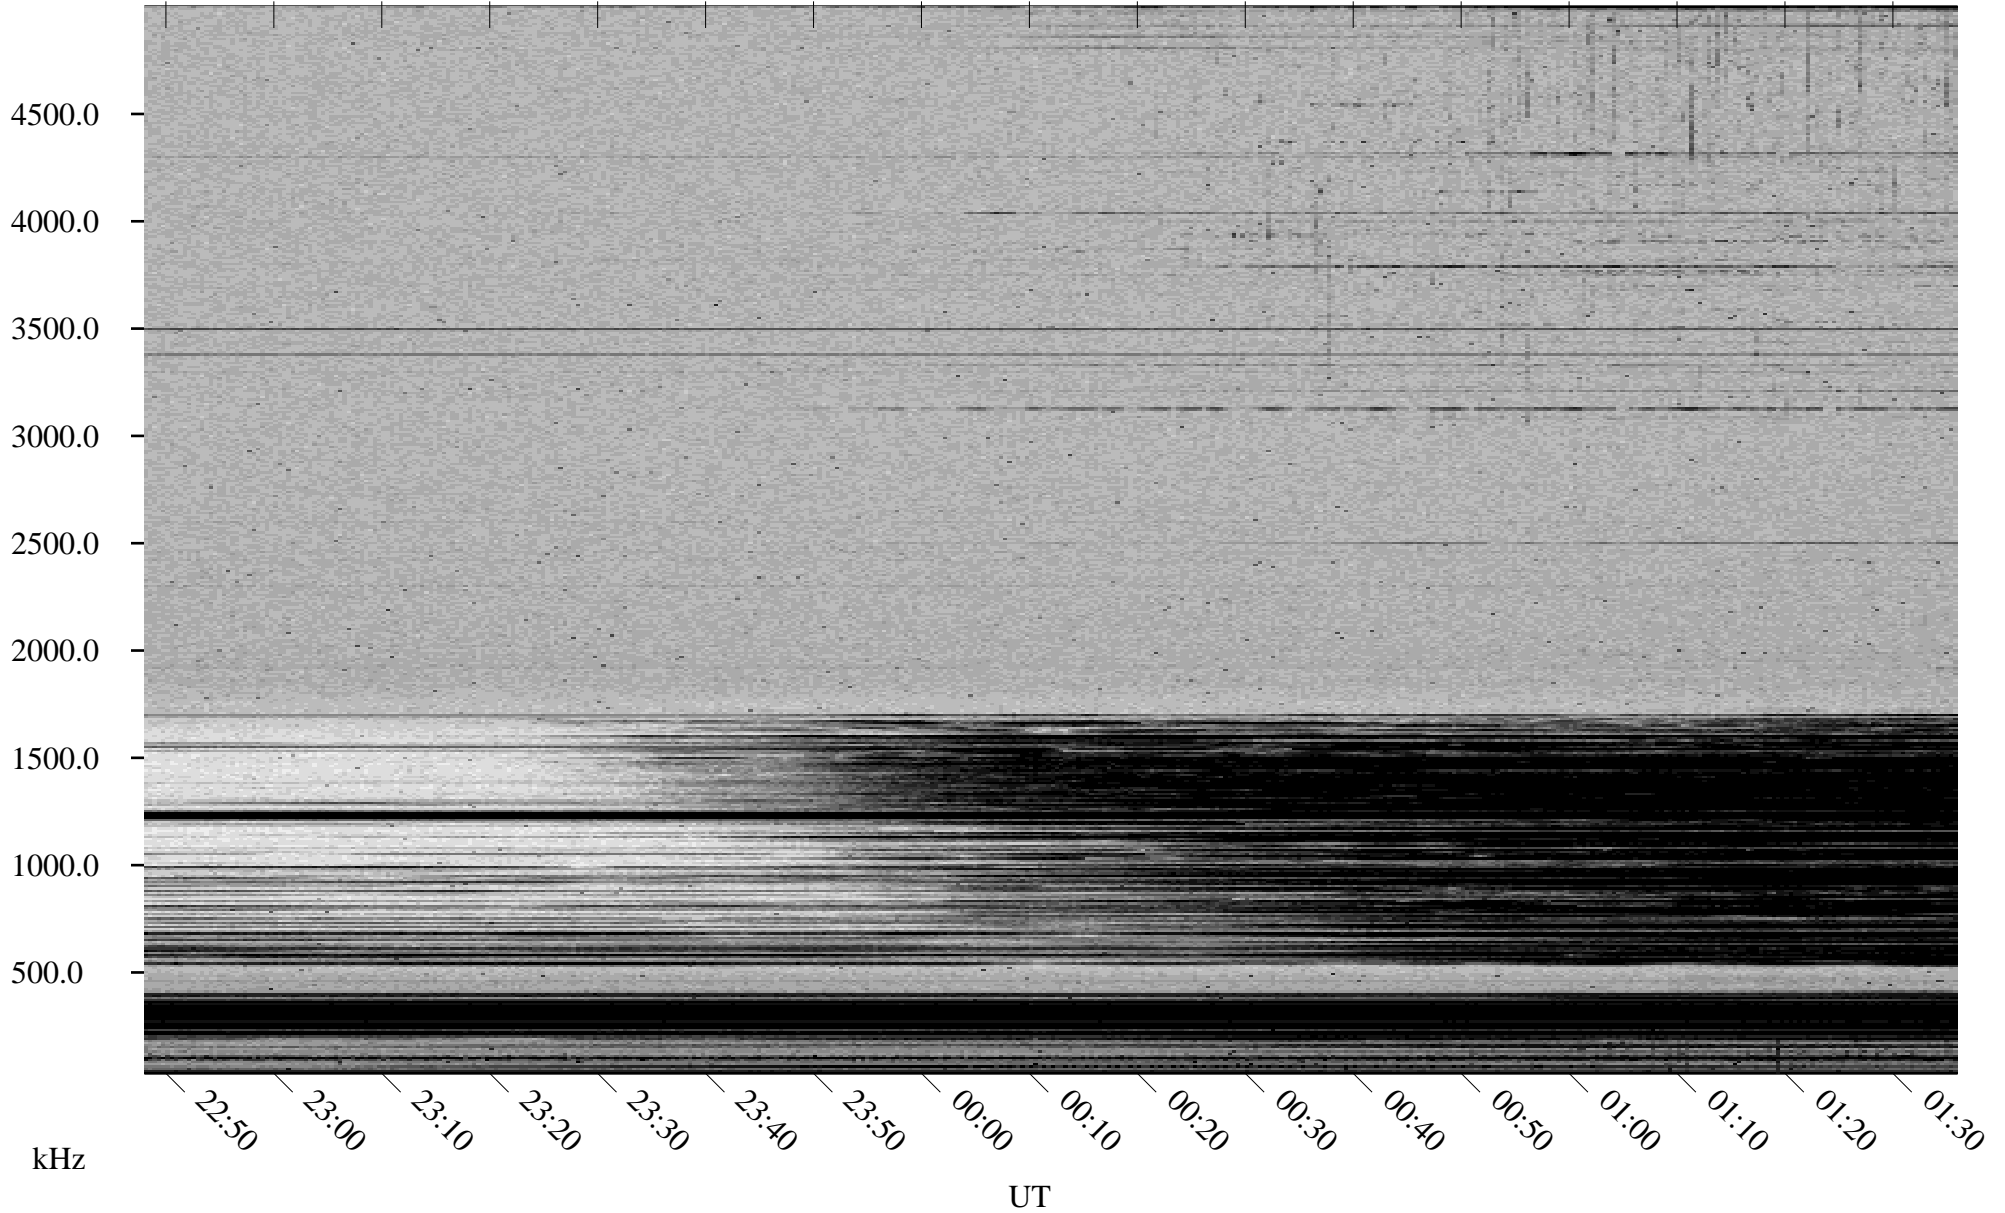

03/17/2002 Churchill, Manitoba

Linear Scale Black = 161 White = 15

ch02076l.r00m max_12

Page 1

03/17/2002 Churchill, Manitoba

Linear Scale Black = 161 White = 15

ch02076l.r00m max_12

Page 2

03/18/2002 Churchill, Manitoba

Linear Scale Black = 161 White = 15

ch02076l.r00m max_12

Page 3

03/18/2002 Churchill, Manitoba

Linear Scale Black = 161 White = 15

ch02076l.r00m max_12

Page 4

03/18/2002 Churchill, Manitoba

Linear Scale Black = 161 White = 15

ch02076l.r00m max_12

Page 5

03/18/2002 Churchill, Manitoba

Linear Scale Black = 161 White = 15

ch02076l.r00m max_12

Page 6

03/18/2002 Churchill, Manitoba

Linear Scale Black = 161 White = 15

ch02076l.r00m max_12

Page 7

03/18/2002 Churchill, Manitoba

Linear Scale Black = 161 White = 15

ch02076l.r00m max_12

Page 8