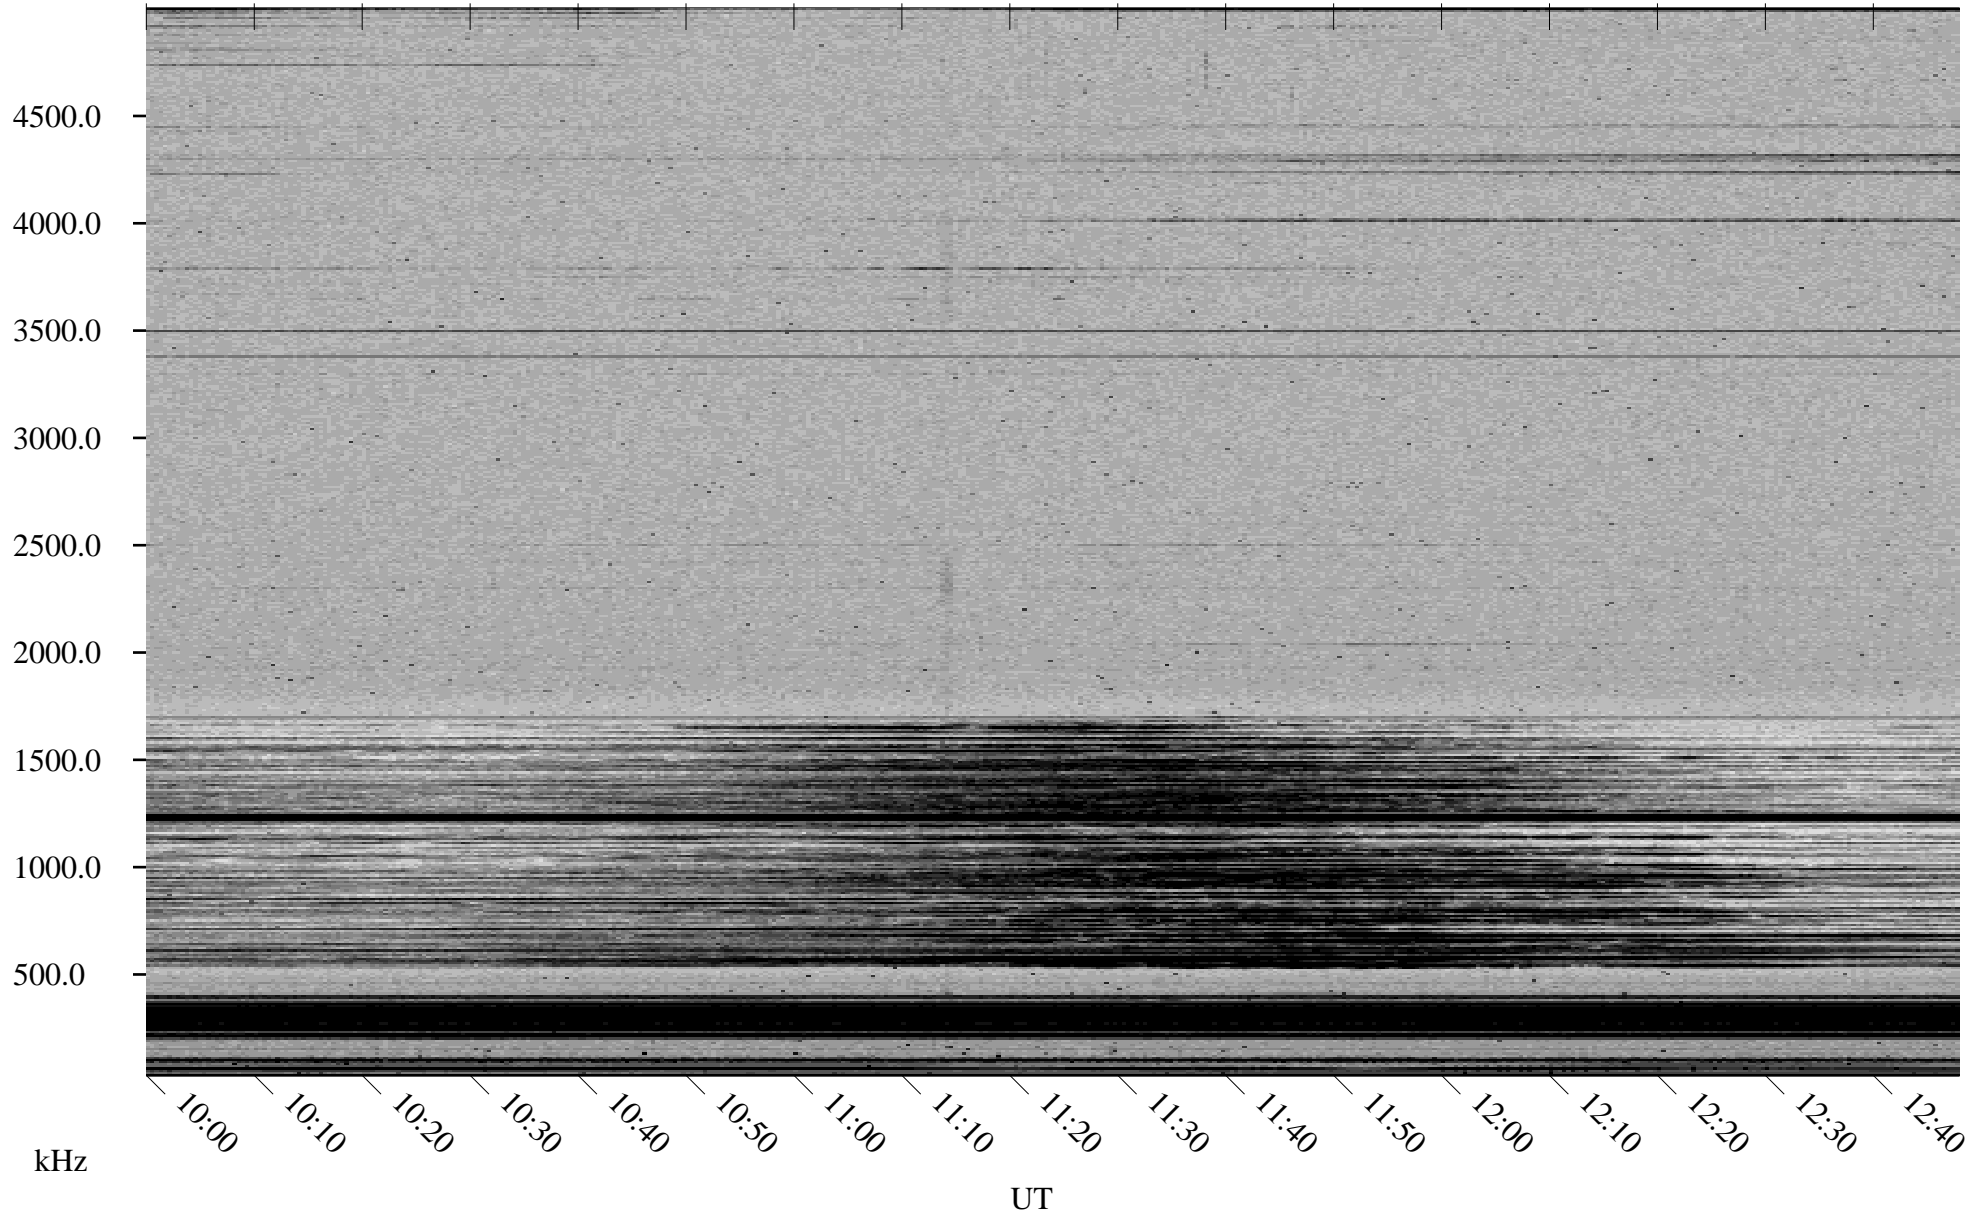

03/17/2002 Churchill, Manitoba

Linear Scale Black = 161 White = 15

ch02076l.r00m max_12

Page 1

03/17/2002 Churchill, Manitoba

Linear Scale Black = 161 White = 15

ch02076l.r00m max_12

Page 2

03/18/2002 Churchill, Manitoba

Linear Scale Black = 161 White = 15

ch02076l.r00m max_12

Page 3

03/18/2002 Churchill, Manitoba

Linear Scale Black = 161 White = 15

ch02076l.r00m max_12

Page 4

03/18/2002 Churchill, Manitoba

Linear Scale Black = 161 White = 15

ch02076l.r00m max_12

Page 5

03/18/2002 Churchill, Manitoba

Linear Scale Black = 161 White = 15

ch02076l.r00m max_12

Page 6

03/18/2002 Churchill, Manitoba

Linear Scale Black = 161 White = 15

ch02076l.r00m max_12

Page 7

03/18/2002 Churchill, Manitoba

Linear Scale Black = 161 White = 15

ch02076l.r00m max_12

Page 8