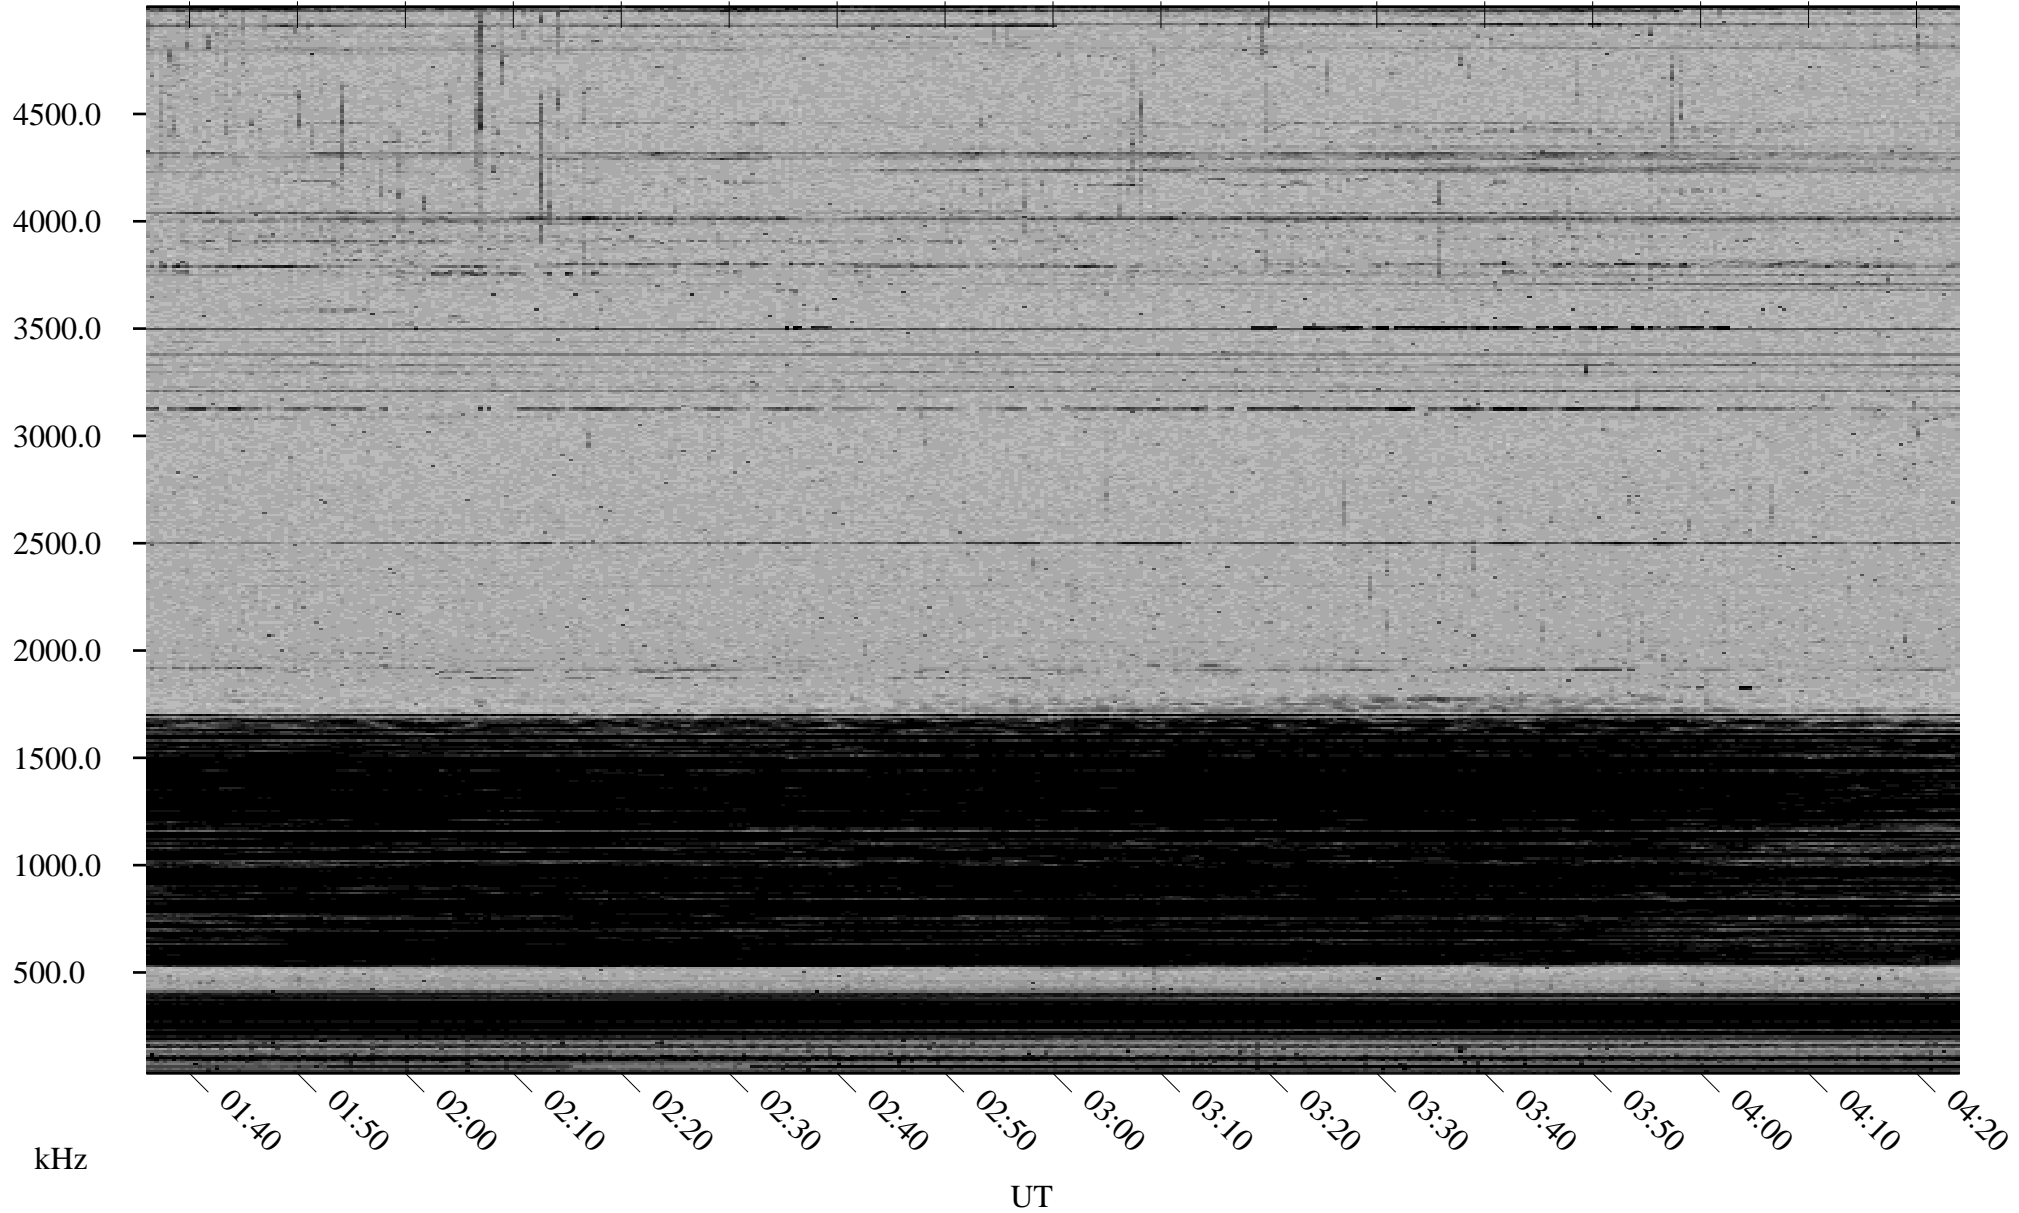

03/17/2002 Churchill, Manitoba

Linear Scale Black = 161 White = 15

ch02076l.r00m max_12

Page 1

03/17/2002 Churchill, Manitoba

Linear Scale Black = 161 White = 15

ch02076l.r00m max_12

Page 2

03/18/2002 Churchill, Manitoba

Linear Scale Black = 161 White = 15

ch02076l.r00m max_12

Page 3

03/18/2002 Churchill, Manitoba

Linear Scale Black = 161 White = 15

ch02076l.r00m max_12

Page 4

03/18/2002 Churchill, Manitoba

Linear Scale Black = 161 White = 15

ch02076l.r00m max_12

Page 5

03/18/2002 Churchill, Manitoba

Linear Scale Black = 161 White = 15

ch02076l.r00m max_12

Page 6

03/18/2002 Churchill, Manitoba

Linear Scale Black = 161 White = 15

ch02076l.r00m max_12

Page 7

03/18/2002 Churchill, Manitoba

Linear Scale Black = 161 White = 15

ch02076l.r00m max_12

Page 8