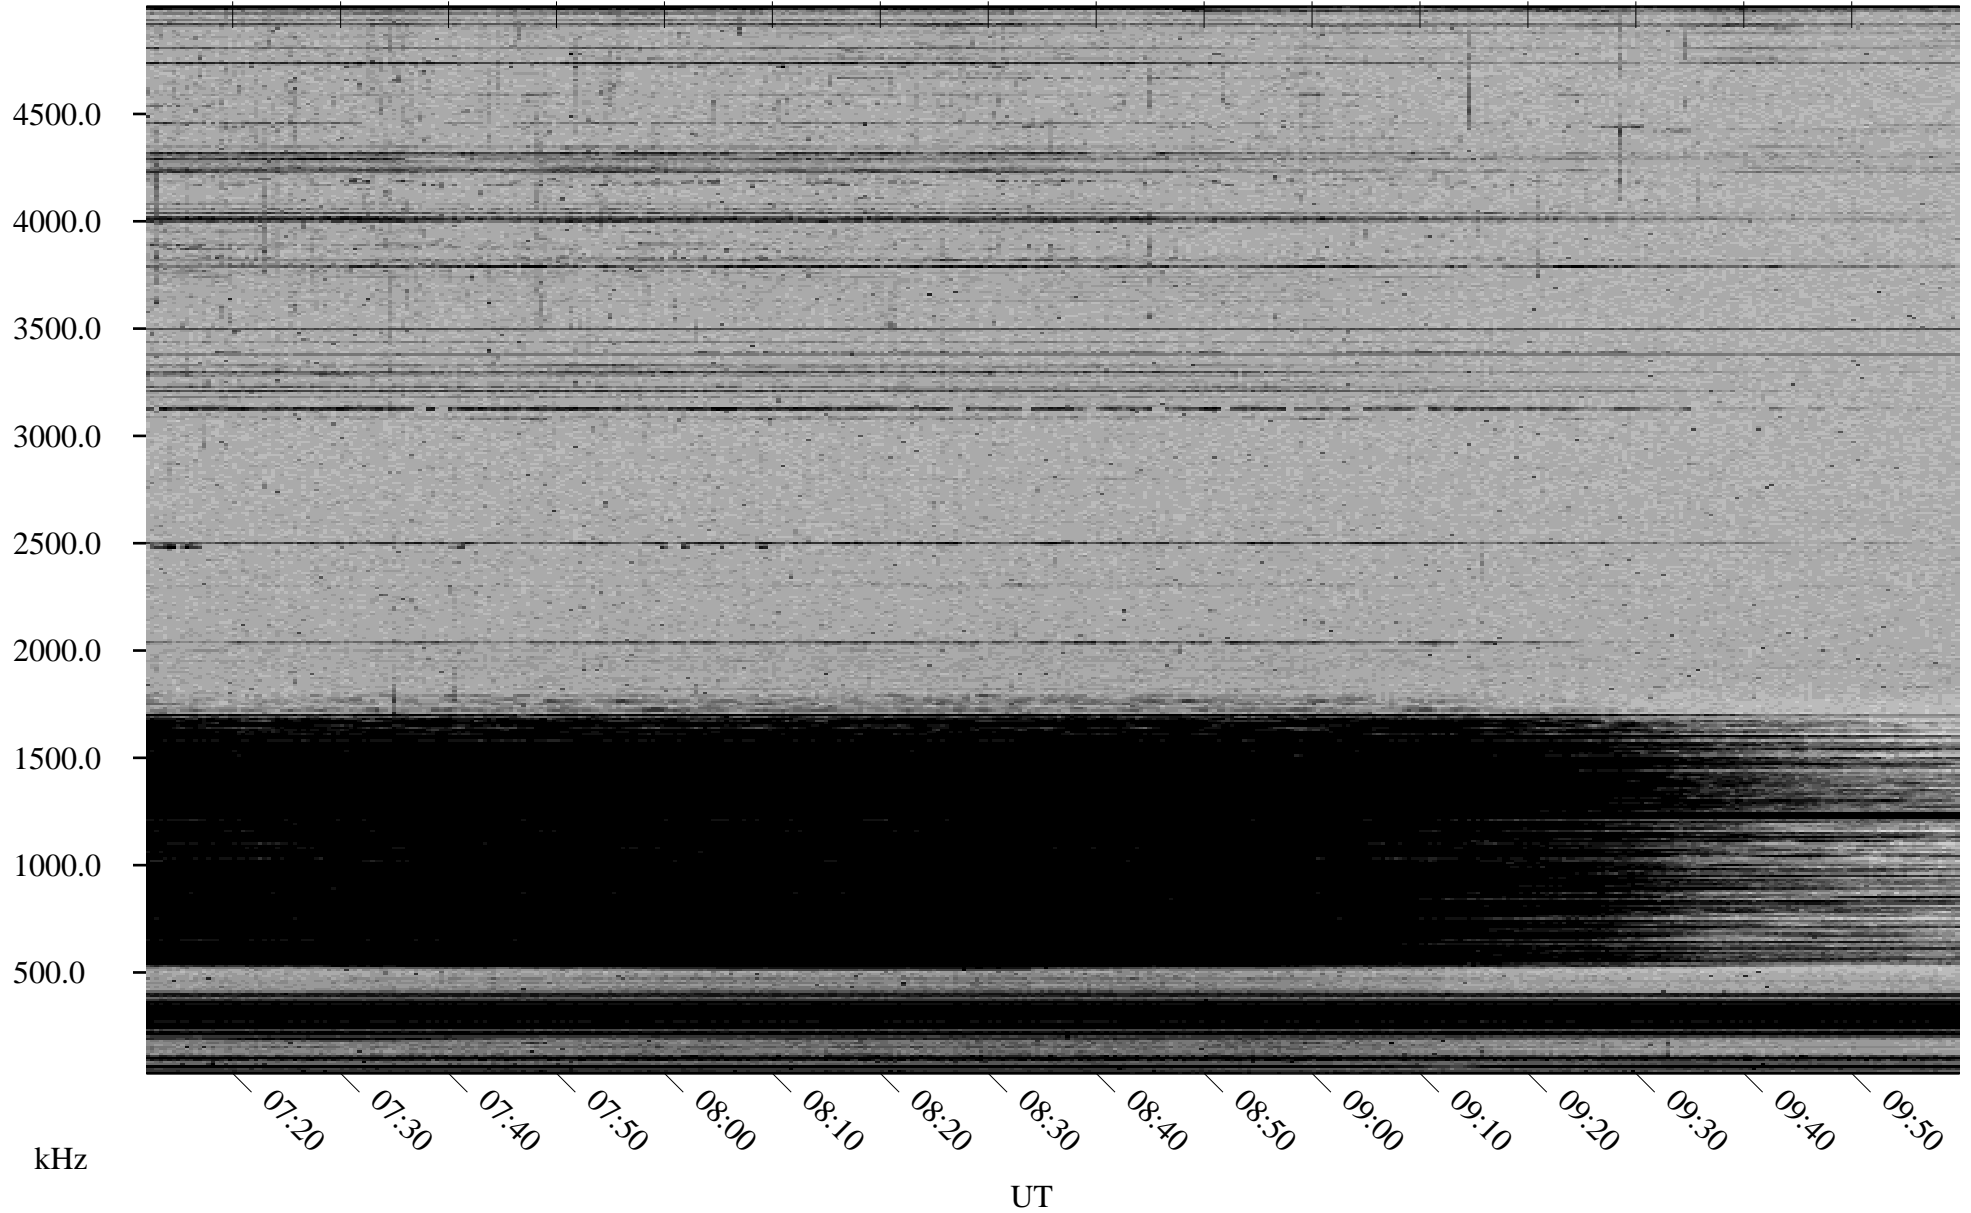

03/17/2002 Churchill, Manitoba

Linear Scale Black = 161 White = 15

ch02076l.r00m max_12

Page 1

03/17/2002 Churchill, Manitoba

Linear Scale Black = 161 White = 15

ch02076l.r00m max_12

Page 2

03/18/2002 Churchill, Manitoba

Linear Scale Black = 161 White = 15

ch02076l.r00m max_12

Page 3

03/18/2002 Churchill, Manitoba

Linear Scale Black = 161 White = 15

ch02076l.r00m max_12

Page 4

03/18/2002 Churchill, Manitoba

Linear Scale Black = 161 White = 15

ch02076l.r00m max_12

Page 5

03/18/2002 Churchill, Manitoba

Linear Scale Black = 161 White = 15

ch02076l.r00m max_12

Page 6

03/18/2002 Churchill, Manitoba

Linear Scale Black = 161 White = 15

ch02076l.r00m max_12

Page 7

03/18/2002 Churchill, Manitoba

Linear Scale Black = 161 White = 15

ch02076l.r00m max_12

Page 8