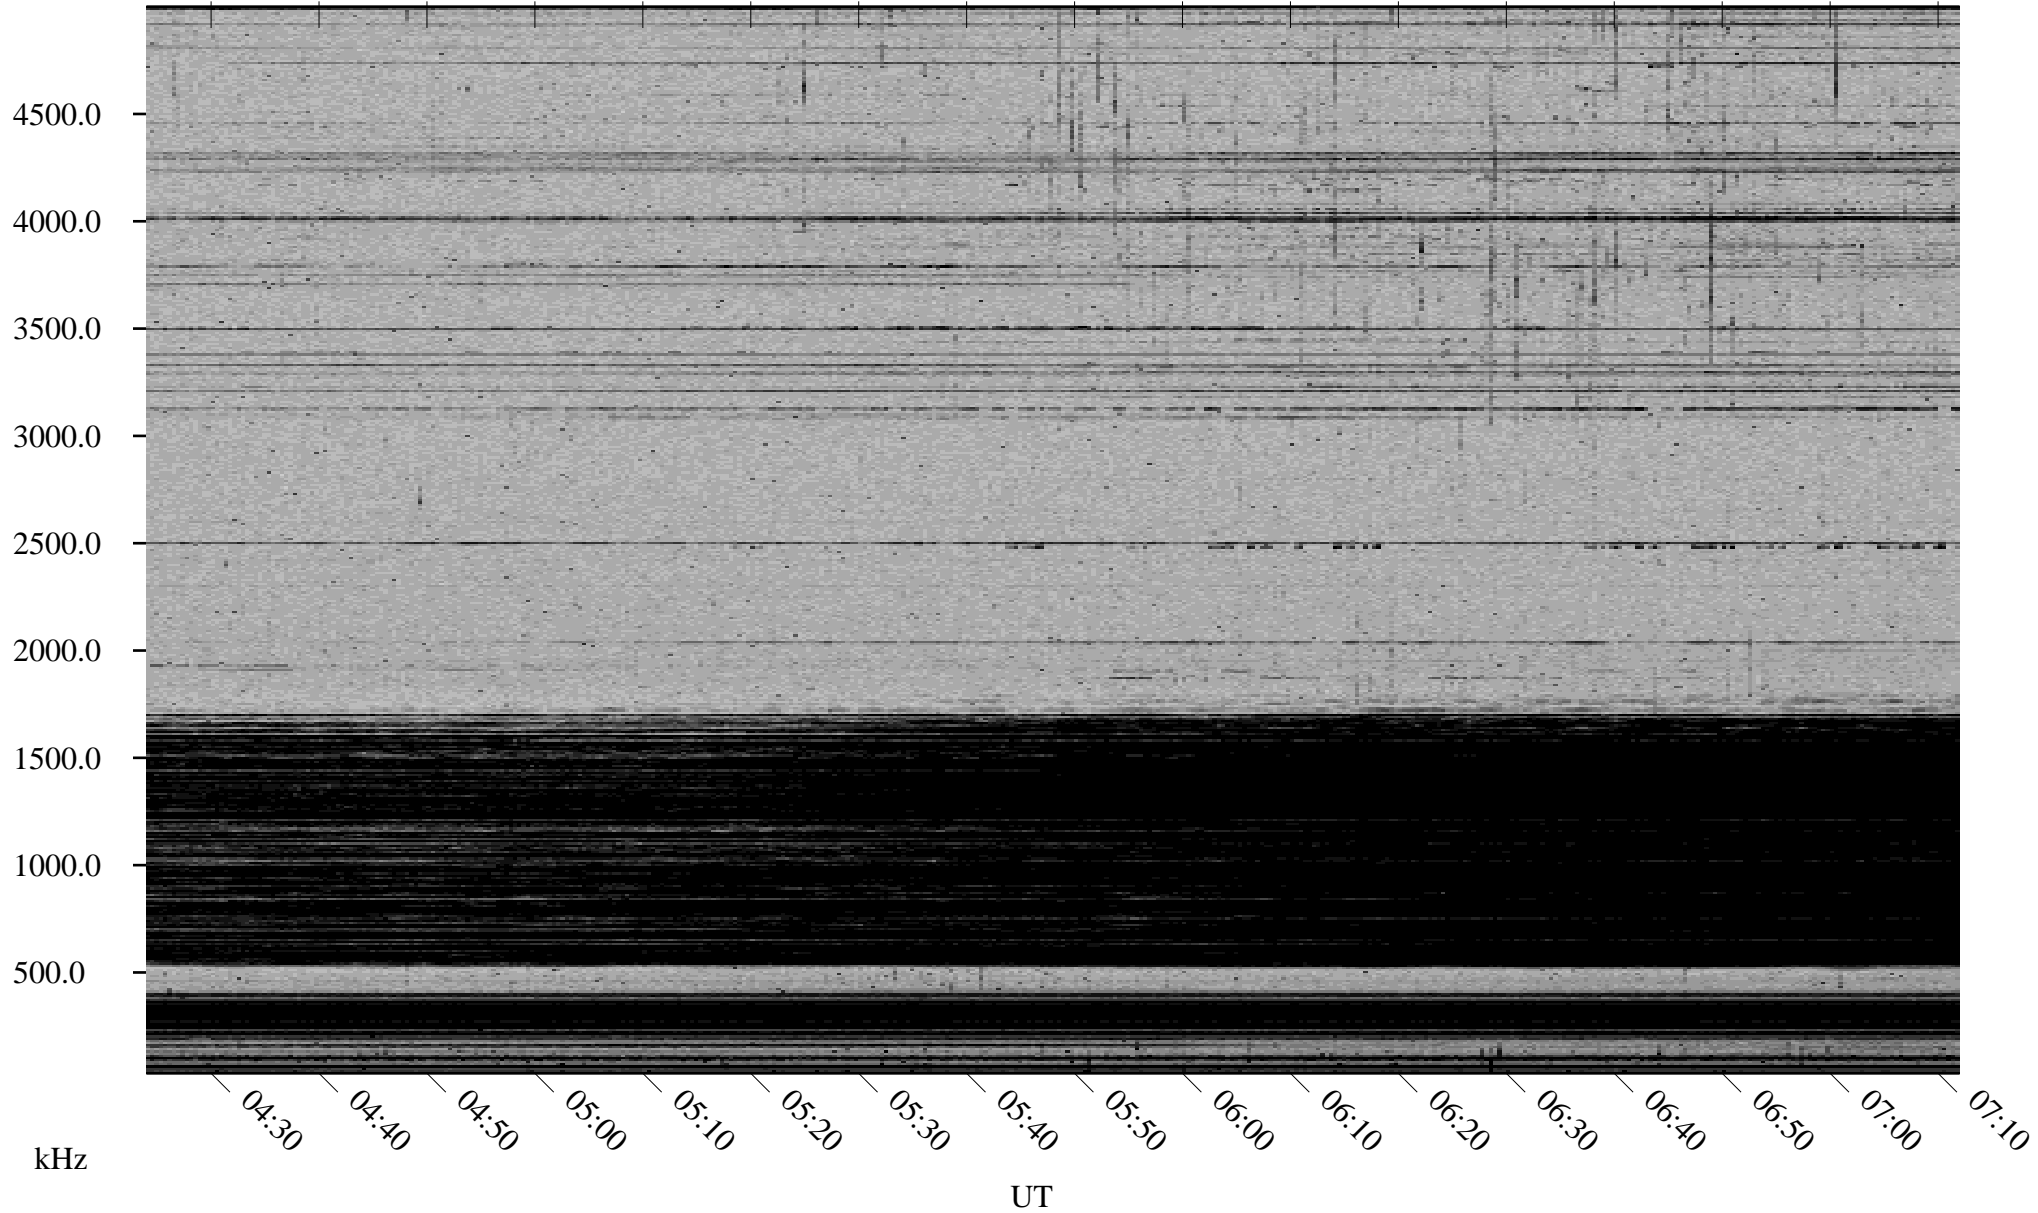

03/17/2002 Churchill, Manitoba

Linear Scale Black = 161 White = 15

ch02076l.r00m max_12

Page 1

03/17/2002 Churchill, Manitoba

Linear Scale Black = 161 White = 15

ch02076l.r00m max_12

Page 2

03/18/2002 Churchill, Manitoba

Linear Scale Black = 161 White = 15

ch02076l.r00m max_12

Page 3

03/18/2002 Churchill, Manitoba

Linear Scale Black = 161 White = 15

ch02076l.r00m max_12

Page 4

03/18/2002 Churchill, Manitoba

Linear Scale Black = 161 White = 15

ch02076l.r00m max_12

Page 5

03/18/2002 Churchill, Manitoba

Linear Scale Black = 161 White = 15

ch02076l.r00m max_12

Page 6

03/18/2002 Churchill, Manitoba

Linear Scale Black = 161 White = 15

ch02076l.r00m max_12

Page 7

03/18/2002 Churchill, Manitoba

Linear Scale Black = 161 White = 15

ch02076l.r00m max_12

Page 8