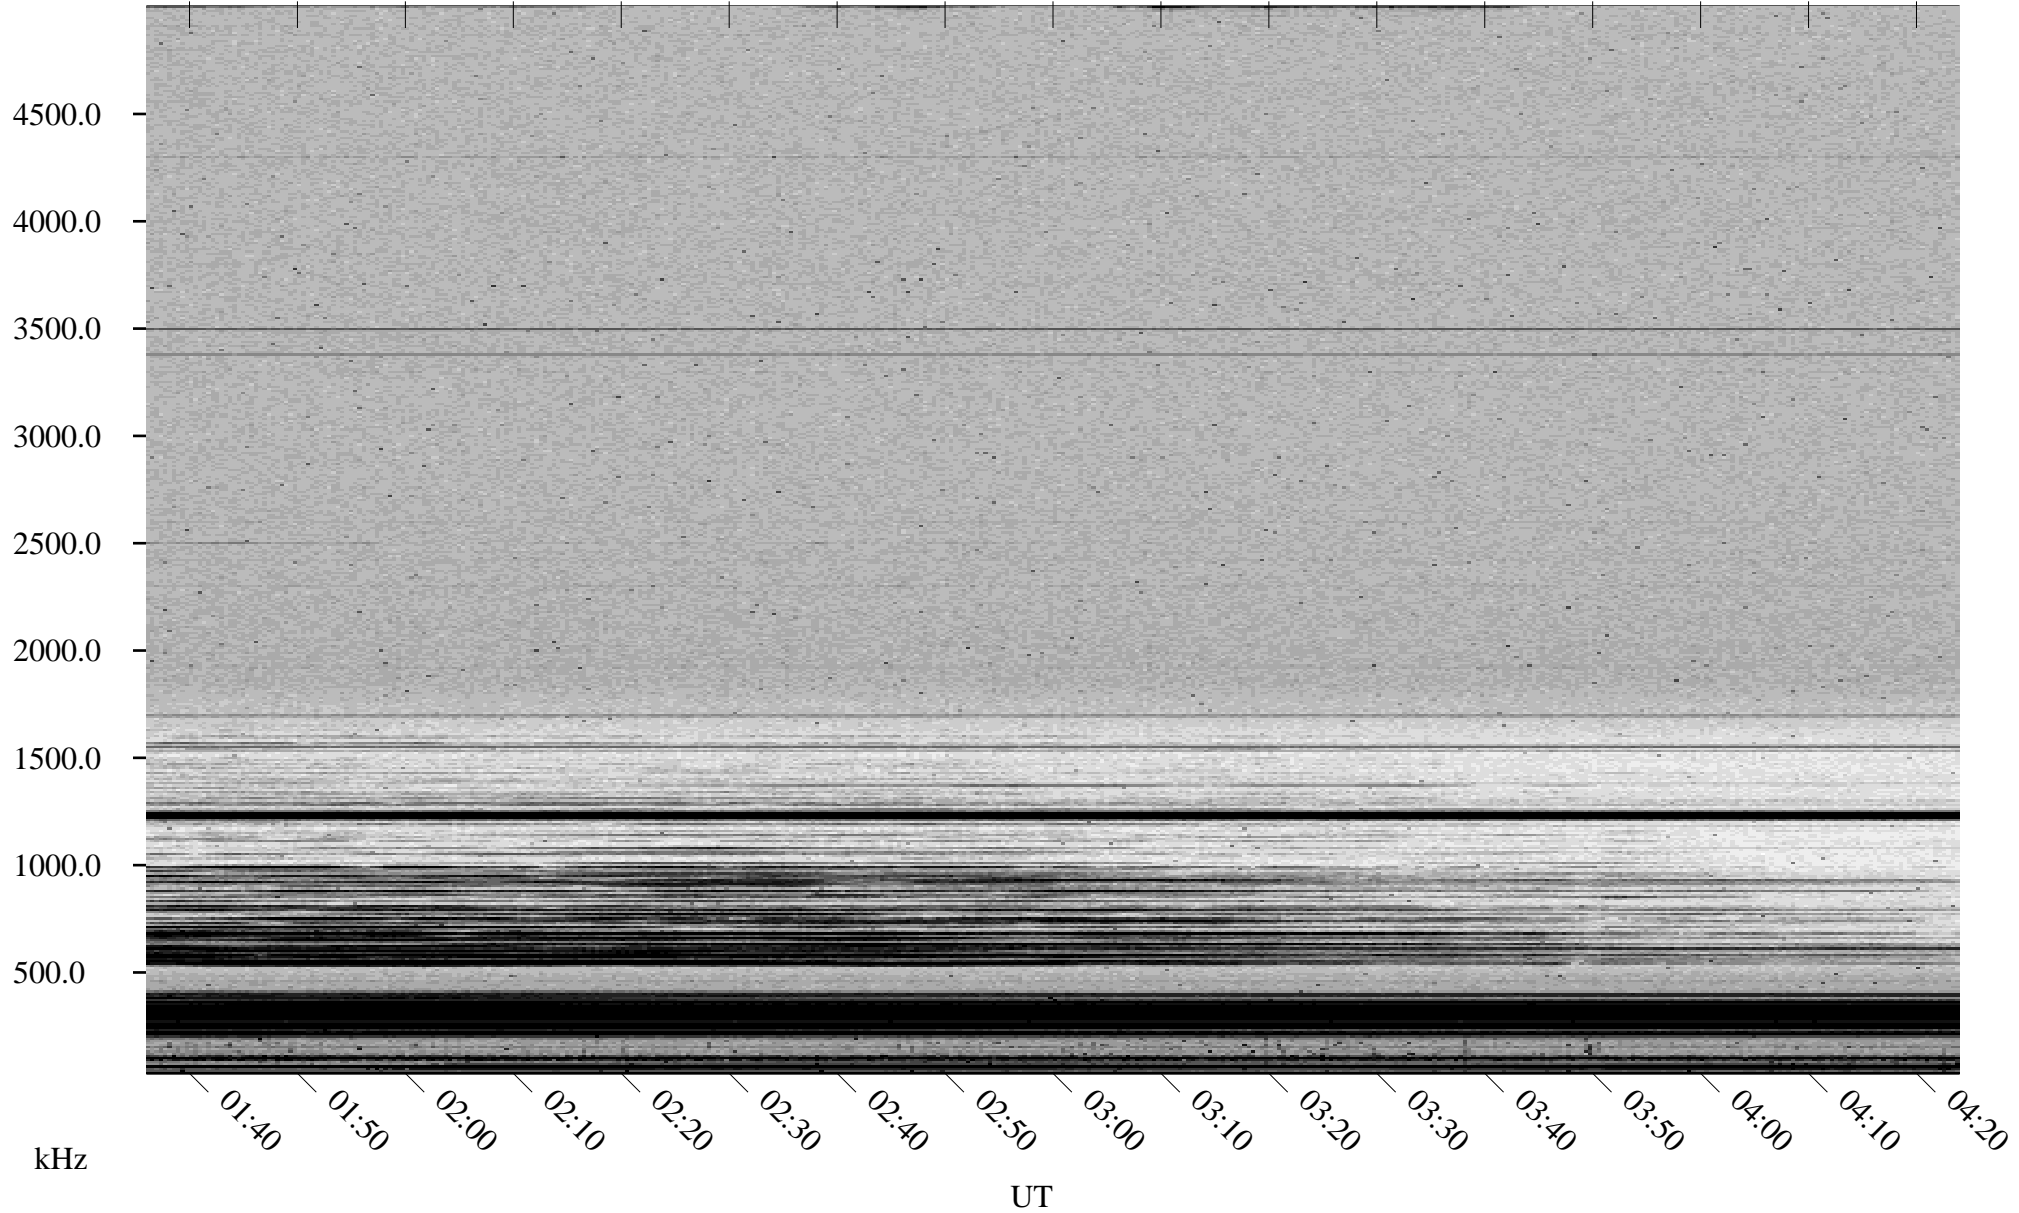

03/18/2002 Churchill, Manitoba

Linear Scale Black = 161 White = 15

ch020771.r00m max_12

Page 1

03/18/2002 Churchill, Manitoba

Linear Scale Black = 161 White = 15

ch020771l.r00m max_12

Page 2

03/19/2002 Churchill, Manitoba

Linear Scale Black = 161 White = 15

ch020771.r00m max_12

Page 3

03/19/2002 Churchill, Manitoba

Linear Scale Black = 161 White = 15

ch020771.r00m max_12

Page 4

03/19/2002 Churchill, Manitoba

Linear Scale Black = 161 White = 15

ch020771l.r00m max_12

Page 5

03/19/2002 Churchill, Manitoba

Linear Scale Black = 161 White = 15

ch020771l.r00m max_12

Page 6

03/19/2002 Churchill, Manitoba

Linear Scale Black = 161 White = 15

ch020771.r00m max_12

Page 7

03/19/2002 Churchill, Manitoba

Linear Scale Black = 161 White = 15

ch020771.r00m max_12

Page 8