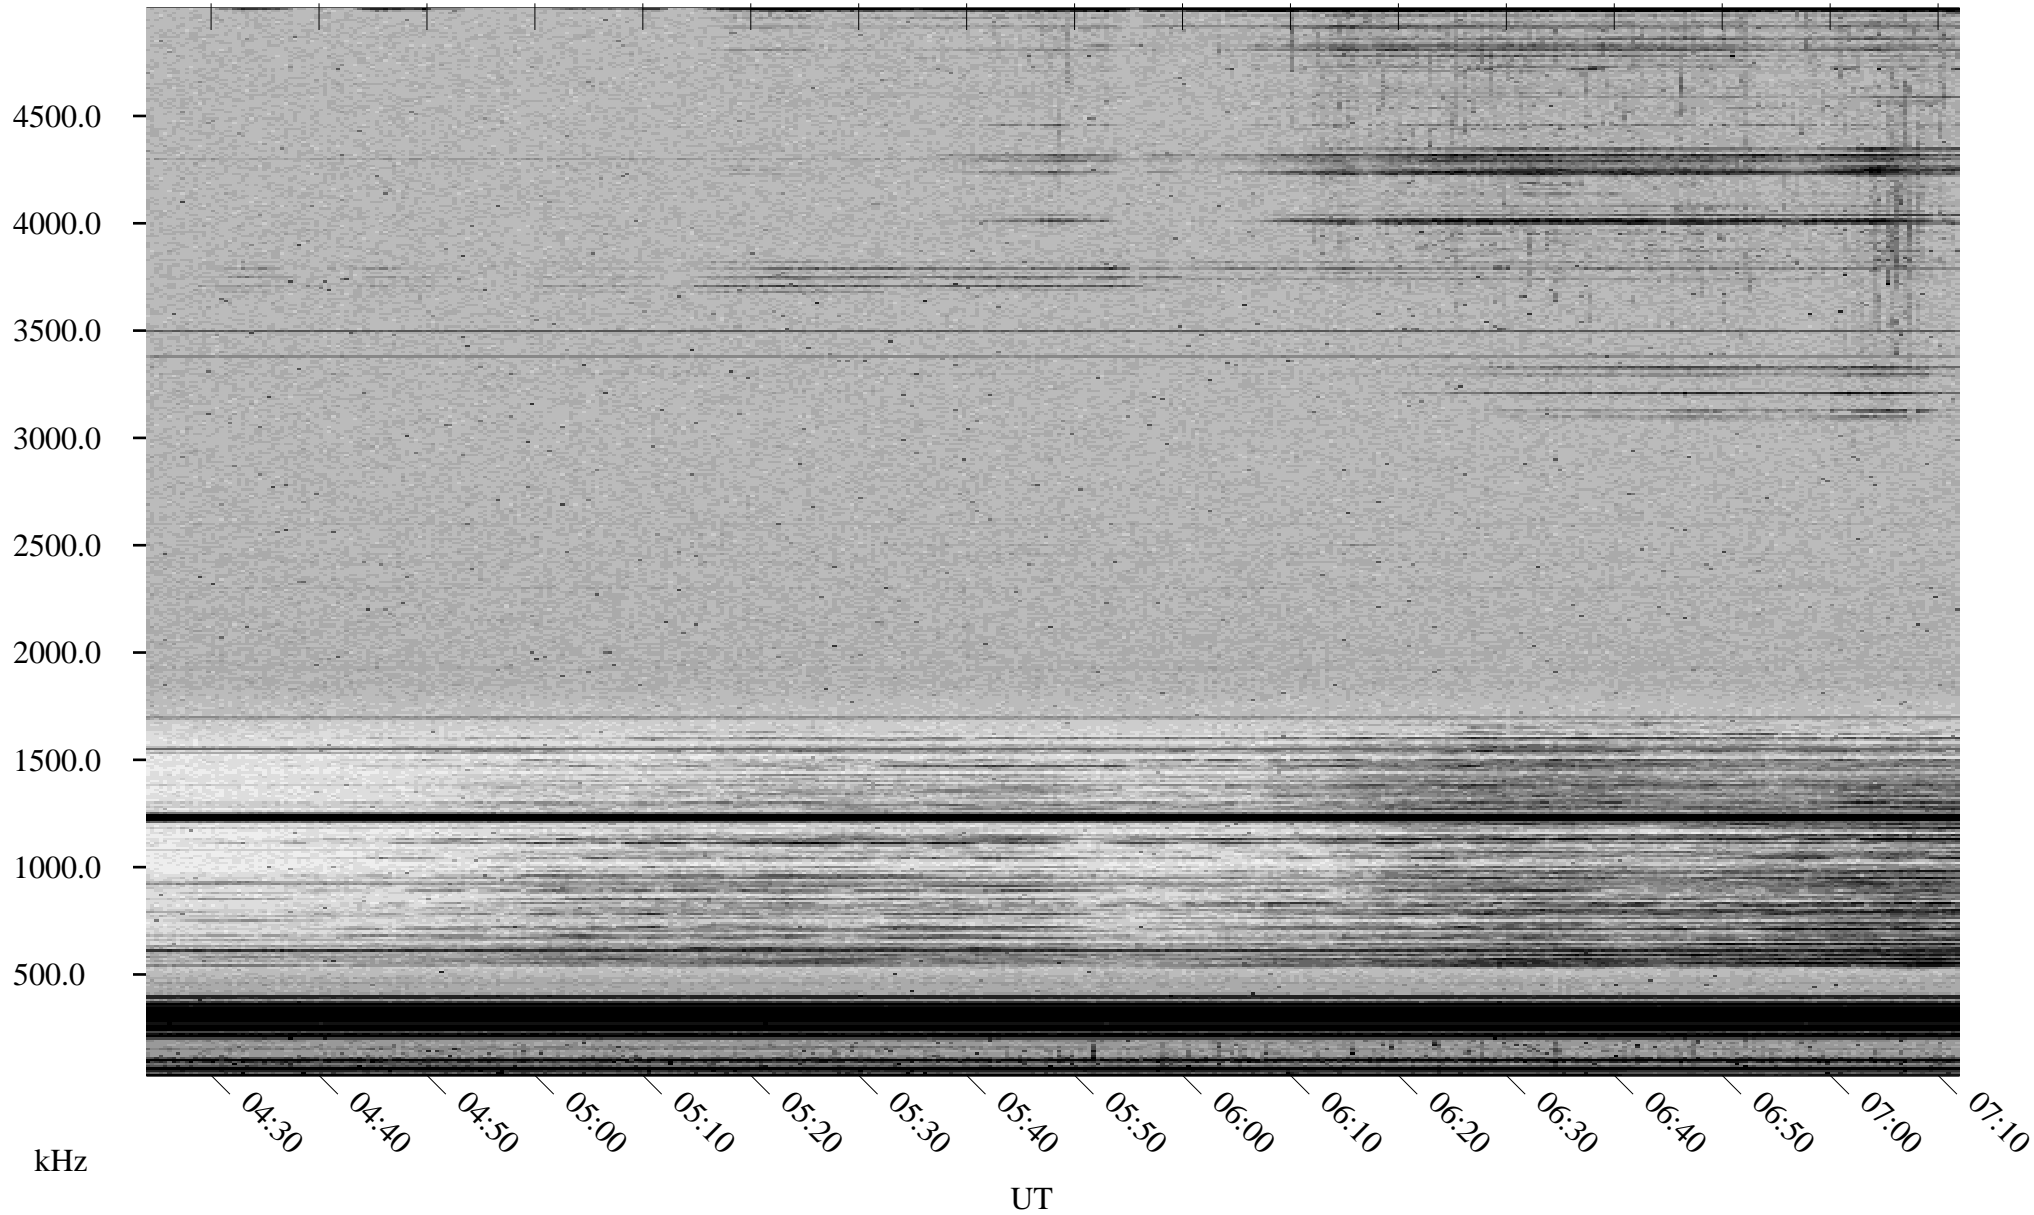

03/18/2002 Churchill, Manitoba

Linear Scale Black = 161 White = 15

ch020771.r00m max_12

Page 1

03/18/2002 Churchill, Manitoba

Linear Scale Black = 161 White = 15

ch020771l.r00m max_12

Page 2

03/19/2002 Churchill, Manitoba

Linear Scale Black = 161 White = 15

ch020771.r00m max_12

Page 3

03/19/2002 Churchill, Manitoba

Linear Scale Black = 161 White = 15

ch020771.r00m max_12

Page 4

03/19/2002 Churchill, Manitoba

Linear Scale Black = 161 White = 15

ch020771l.r00m max_12

Page 5

03/19/2002 Churchill, Manitoba

Linear Scale Black = 161 White = 15

ch020771l.r00m max_12

Page 6

03/19/2002 Churchill, Manitoba

Linear Scale Black = 161 White = 15

ch020771.r00m max_12

Page 7

03/19/2002 Churchill, Manitoba

Linear Scale Black = 161 White = 15

ch020771.r00m max_12

Page 8