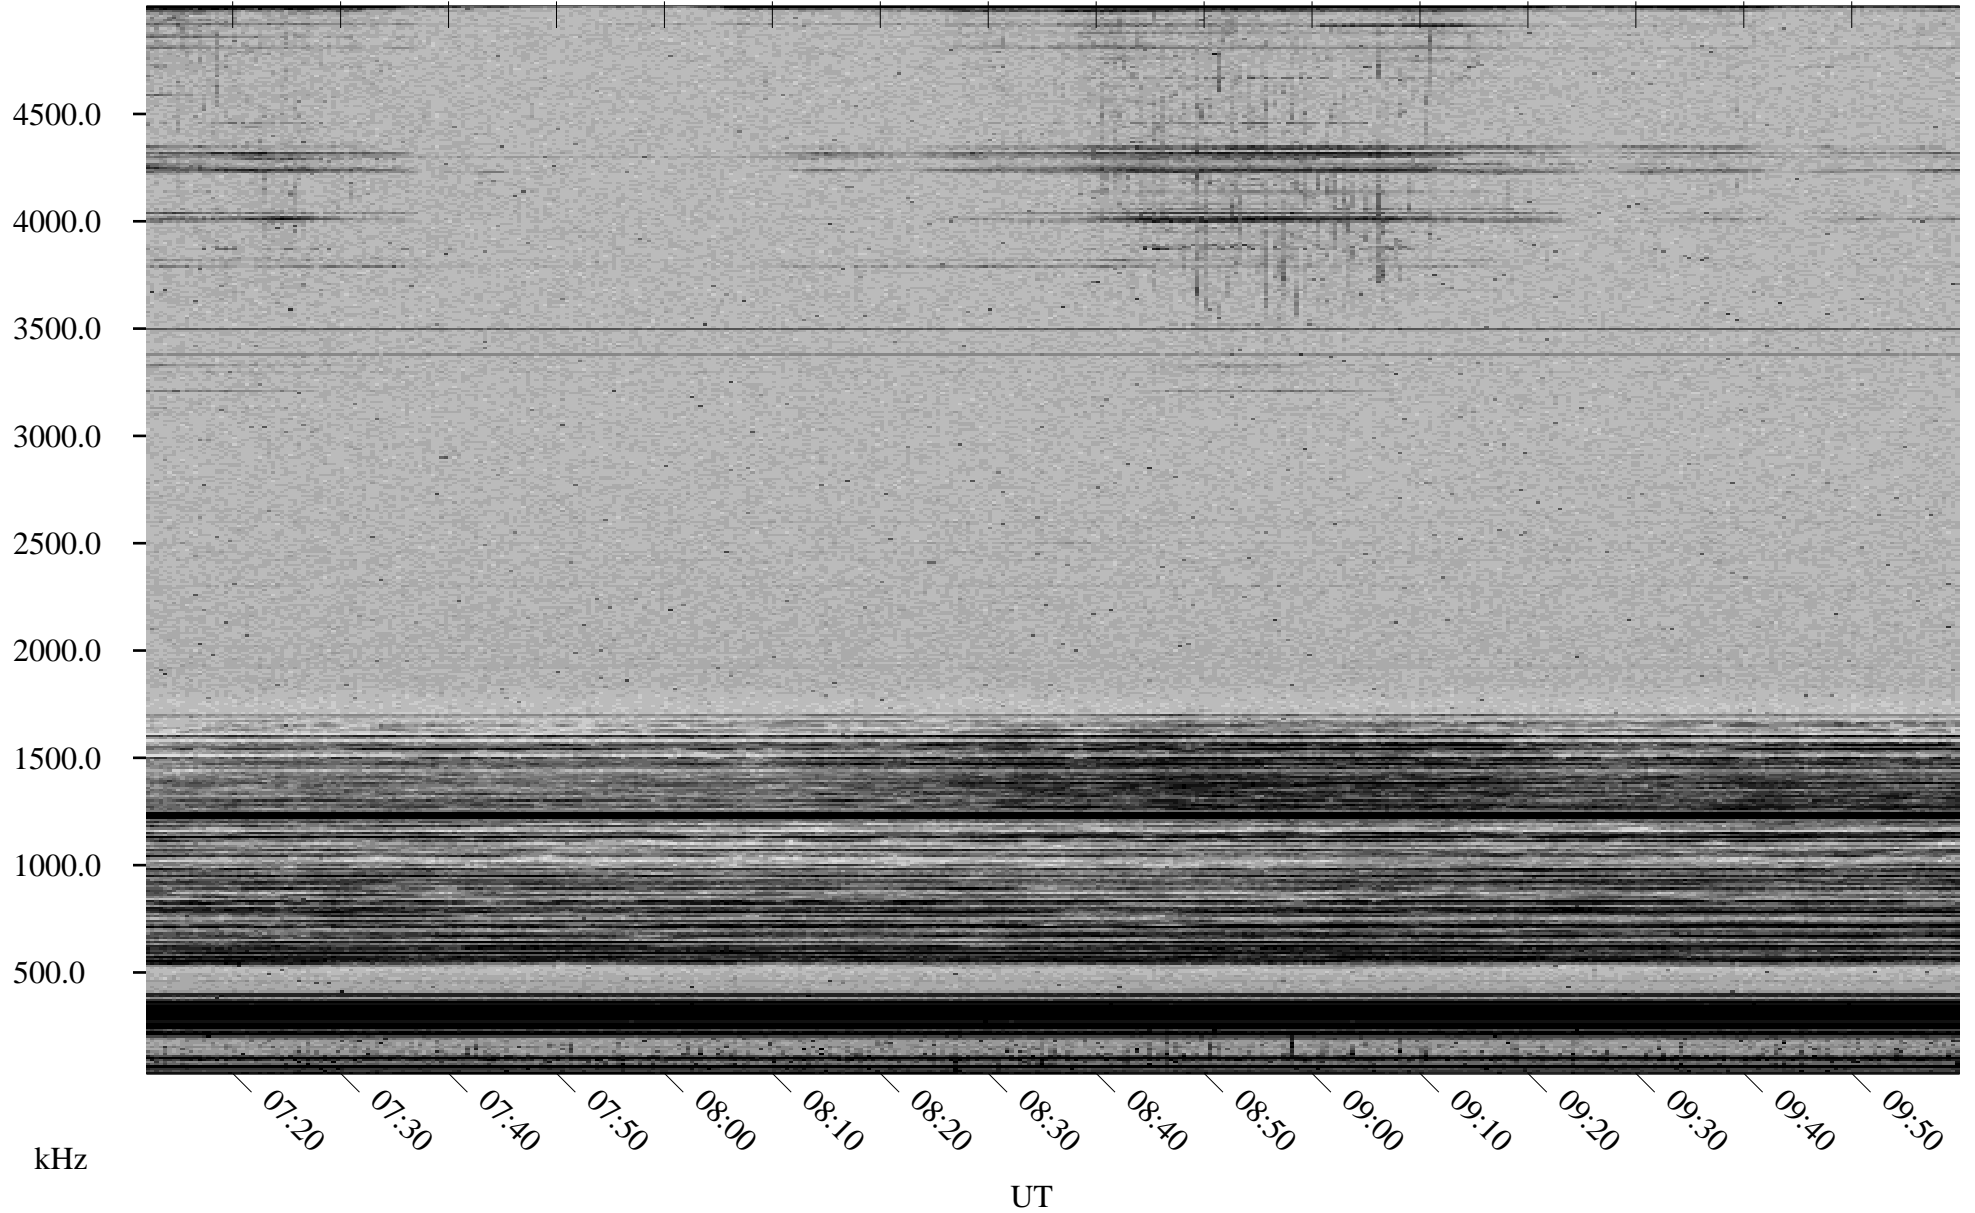

03/18/2002 Churchill, Manitoba

Linear Scale Black = 161 White = 15

ch020771.r00m max_12

Page 1

03/18/2002 Churchill, Manitoba

Linear Scale Black = 161 White = 15

ch020771l.r00m max_12

Page 2

03/19/2002 Churchill, Manitoba

Linear Scale Black = 161 White = 15

ch020771.r00m max_12

Page 3

03/19/2002 Churchill, Manitoba

Linear Scale Black = 161 White = 15

ch020771.r00m max_12

Page 4

03/19/2002 Churchill, Manitoba

Linear Scale Black = 161 White = 15

ch020771l.r00m max_12

Page 5

03/19/2002 Churchill, Manitoba

Linear Scale Black = 161 White = 15

ch020771l.r00m max_12

Page 6

03/19/2002 Churchill, Manitoba

Linear Scale Black = 161 White = 15

ch020771.r00m max_12

Page 7

03/19/2002 Churchill, Manitoba

Linear Scale Black = 161 White = 15

ch020771.r00m max_12

Page 8