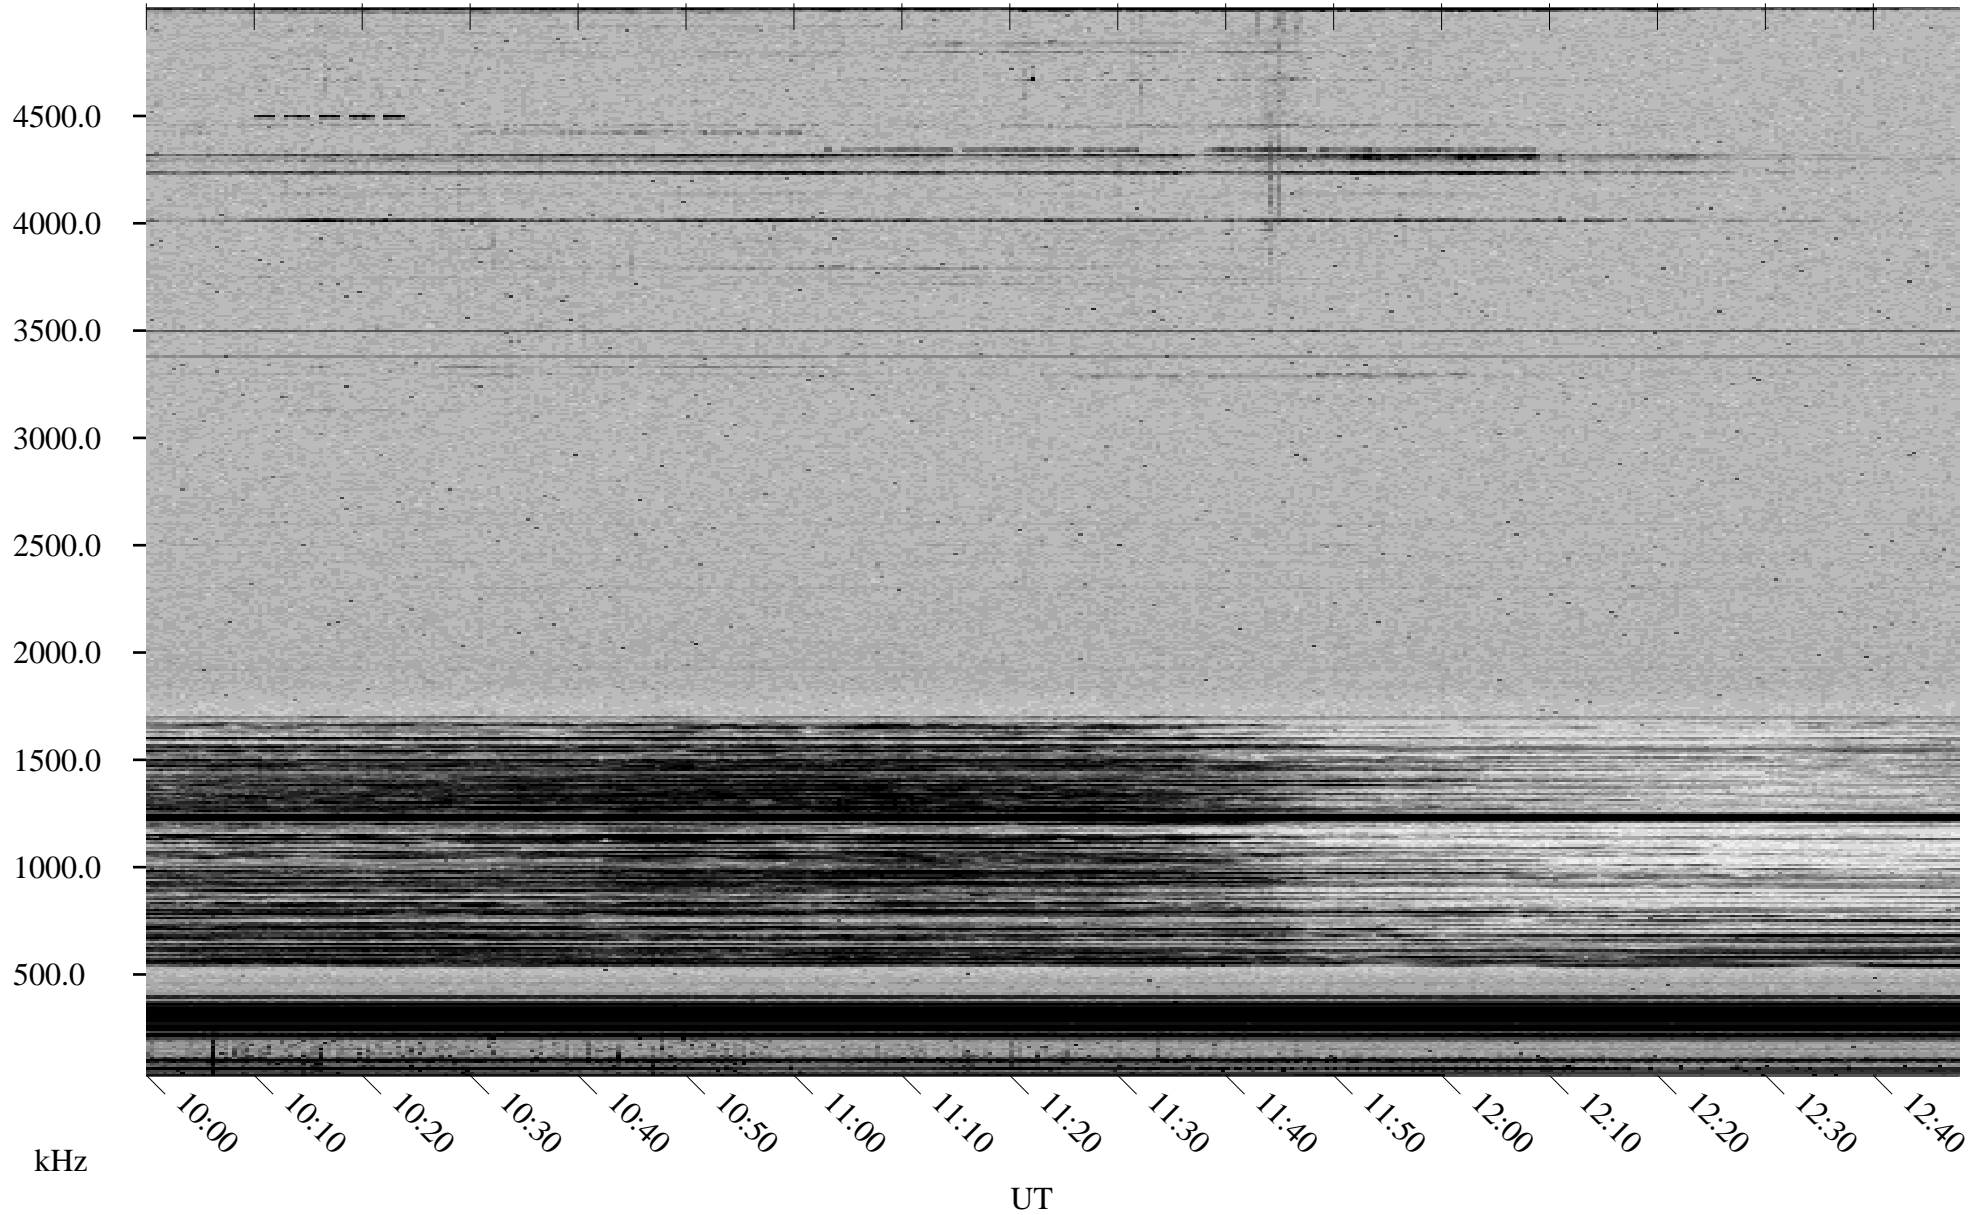

03/18/2002 Churchill, Manitoba

Linear Scale Black = 161 White = 15

ch020771.r00m max_12

Page 1

03/18/2002 Churchill, Manitoba

Linear Scale Black = 161 White = 15

ch020771l.r00m max_12

Page 2

03/19/2002 Churchill, Manitoba

Linear Scale Black = 161 White = 15

ch020771.r00m max_12

Page 3

03/19/2002 Churchill, Manitoba

Linear Scale Black = 161 White = 15

ch020771.r00m max_12

Page 4

03/19/2002 Churchill, Manitoba

Linear Scale Black = 161 White = 15

ch020771l.r00m max_12

Page 5

03/19/2002 Churchill, Manitoba

Linear Scale Black = 161 White = 15

ch020771l.r00m max_12

Page 6

03/19/2002 Churchill, Manitoba

Linear Scale Black = 161 White = 15

ch020771.r00m max_12

Page 7

03/19/2002 Churchill, Manitoba

Linear Scale Black = 161 White = 15

ch020771.r00m max_12

Page 8