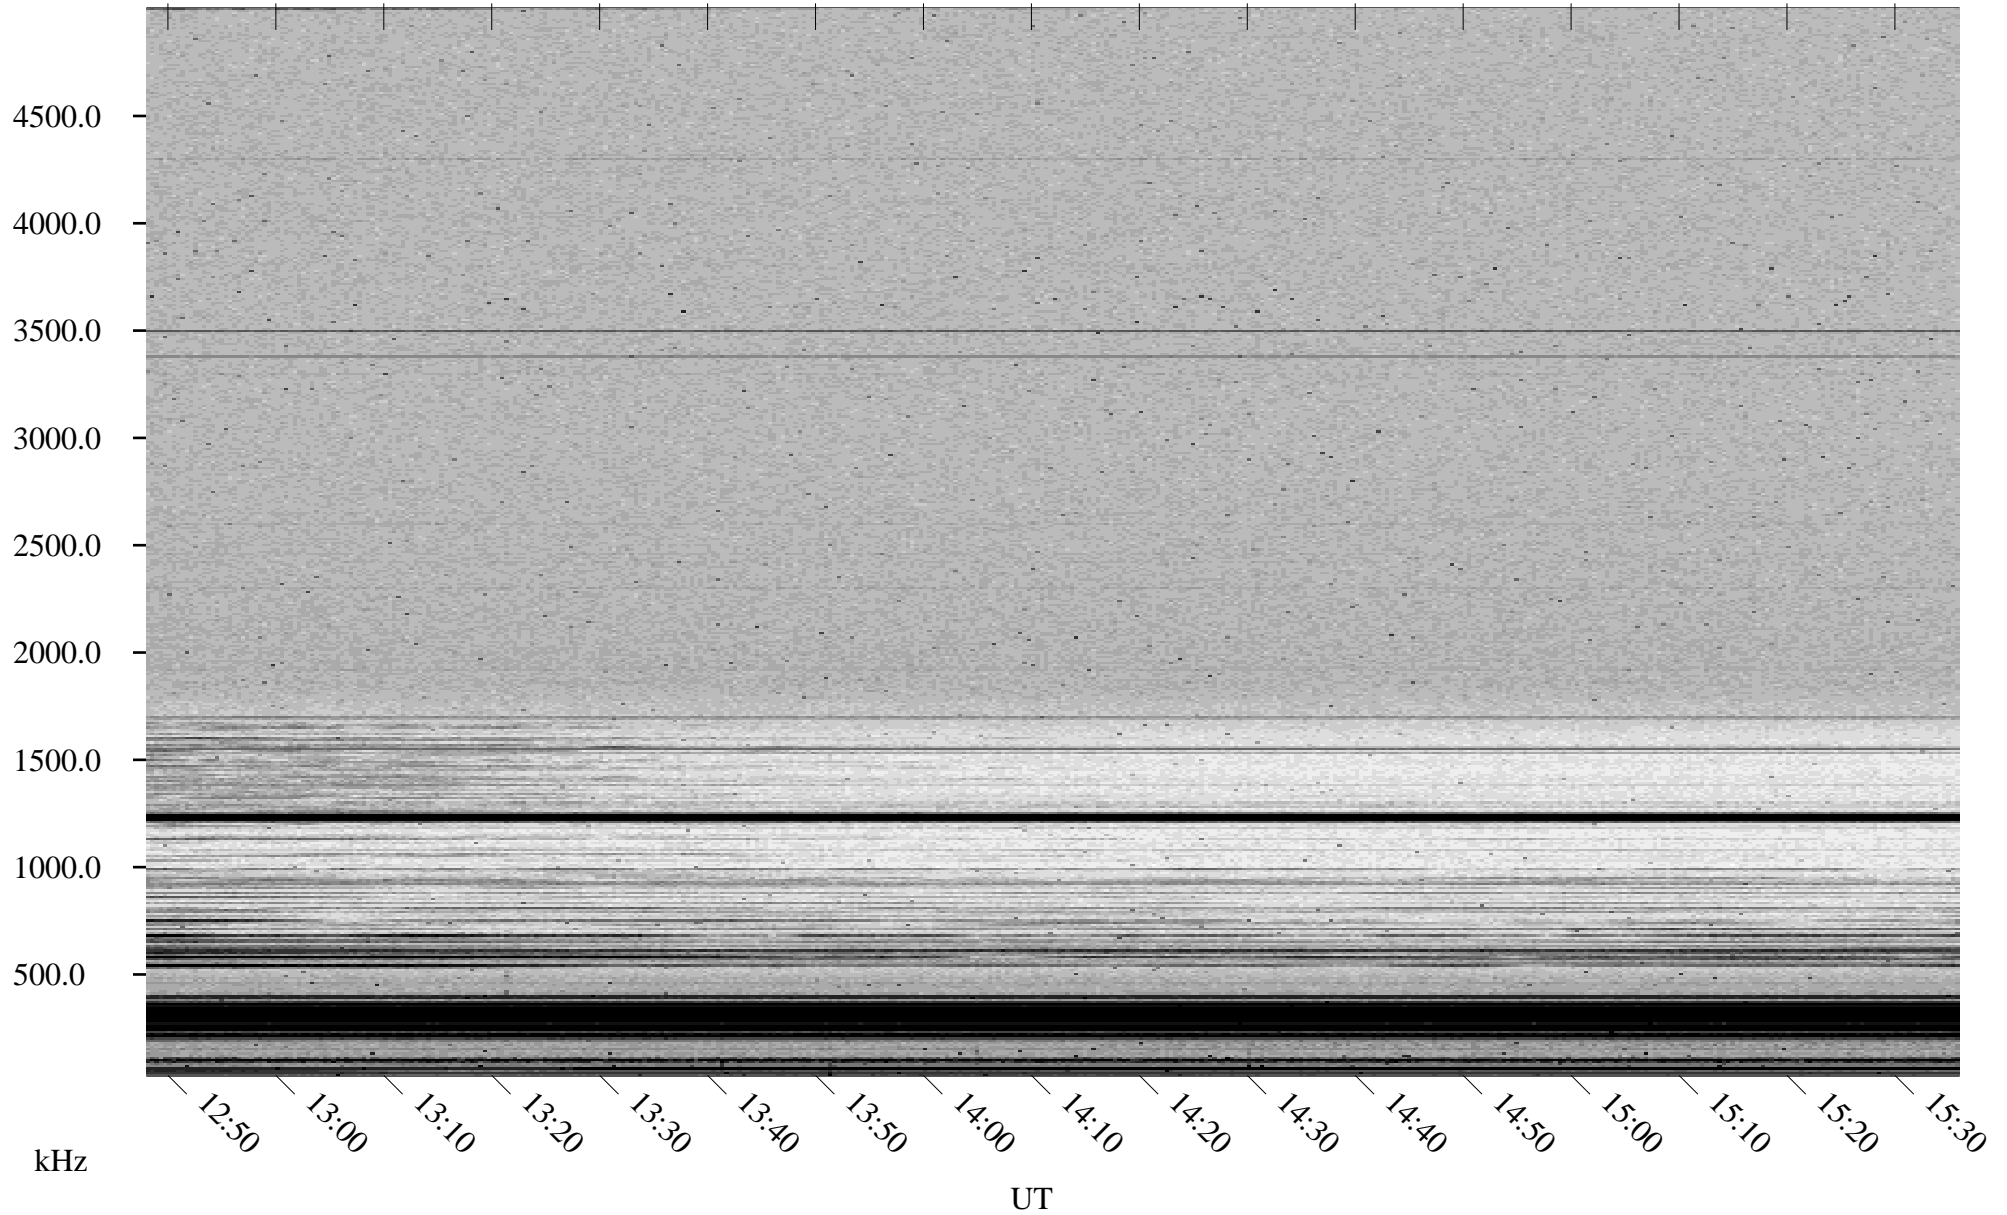

03/18/2002 Churchill, Manitoba

Linear Scale Black = 161 White = 15

ch020771.r00m max_12

Page 1

03/18/2002 Churchill, Manitoba

Linear Scale Black = 161 White = 15

ch020771l.r00m max_12

Page 2

03/19/2002 Churchill, Manitoba

Linear Scale Black = 161 White = 15

ch020771.r00m max_12

Page 3

03/19/2002 Churchill, Manitoba

Linear Scale Black = 161 White = 15

ch020771.r00m max_12

Page 4

03/19/2002 Churchill, Manitoba

Linear Scale Black = 161 White = 15

ch020771l.r00m max_12

Page 5

03/19/2002 Churchill, Manitoba

Linear Scale Black = 161 White = 15

ch020771l.r00m max_12

Page 6

03/19/2002 Churchill, Manitoba

Linear Scale Black = 161 White = 15

ch020771.r00m max_12

Page 7

03/19/2002 Churchill, Manitoba

Linear Scale Black = 161 White = 15

ch020771.r00m max_12

Page 8