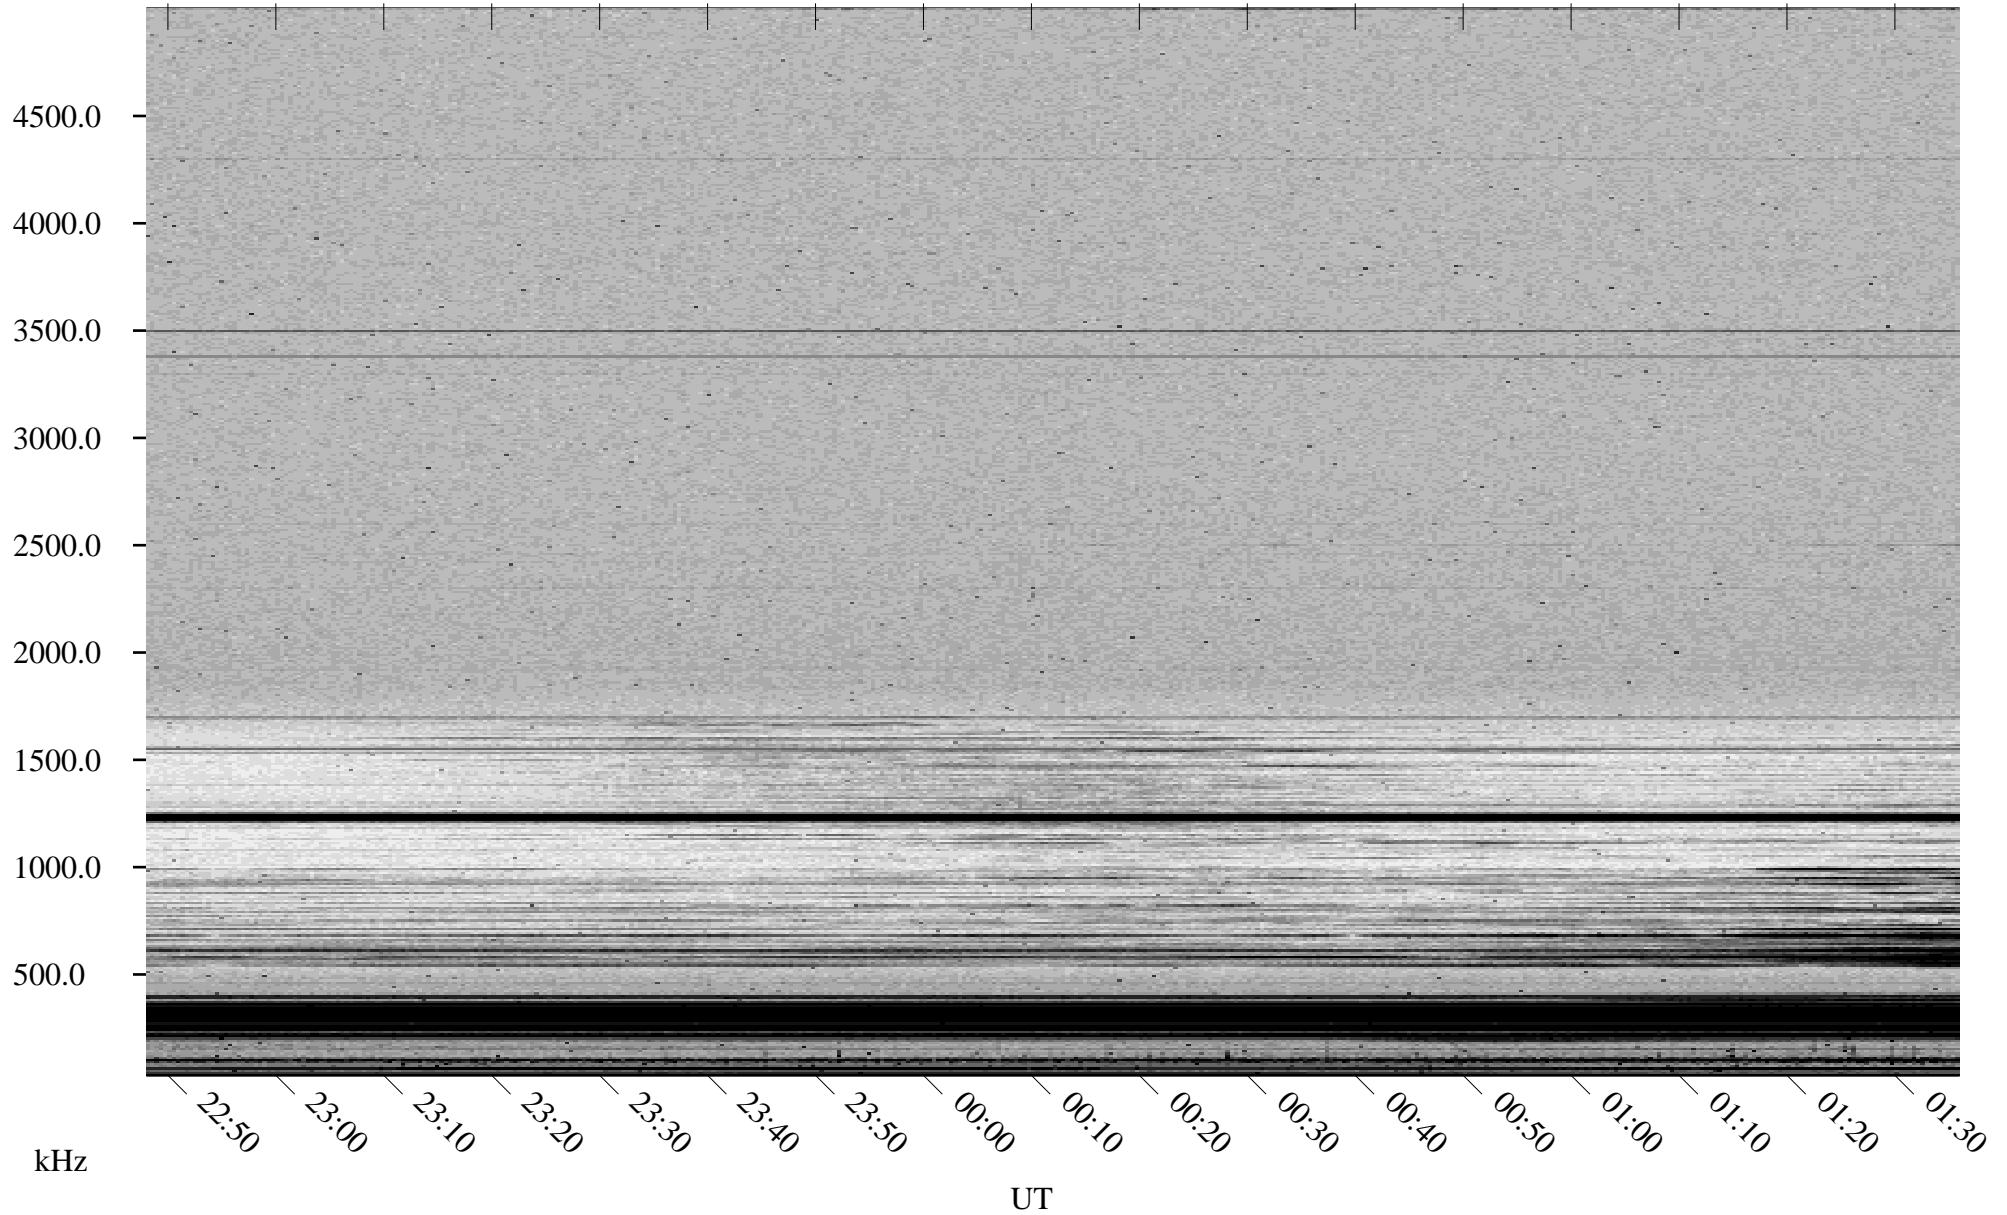

03/18/2002 Churchill, Manitoba

Linear Scale Black = 161 White = 15

ch020771.r00m max_12

Page 1

03/18/2002 Churchill, Manitoba

Linear Scale Black = 161 White = 15

ch020771l.r00m max_12

Page 2

03/19/2002 Churchill, Manitoba

Linear Scale Black = 161 White = 15

ch020771.r00m max_12

Page 3

03/19/2002 Churchill, Manitoba

Linear Scale Black = 161 White = 15

ch020771.r00m max_12

Page 4

03/19/2002 Churchill, Manitoba

Linear Scale Black = 161 White = 15

ch020771l.r00m max_12

Page 5

03/19/2002 Churchill, Manitoba

Linear Scale Black = 161 White = 15

ch020771l.r00m max_12

Page 6

03/19/2002 Churchill, Manitoba

Linear Scale Black = 161 White = 15

ch020771.r00m max_12

Page 7

03/19/2002 Churchill, Manitoba

Linear Scale Black = 161 White = 15

ch020771.r00m max_12

Page 8