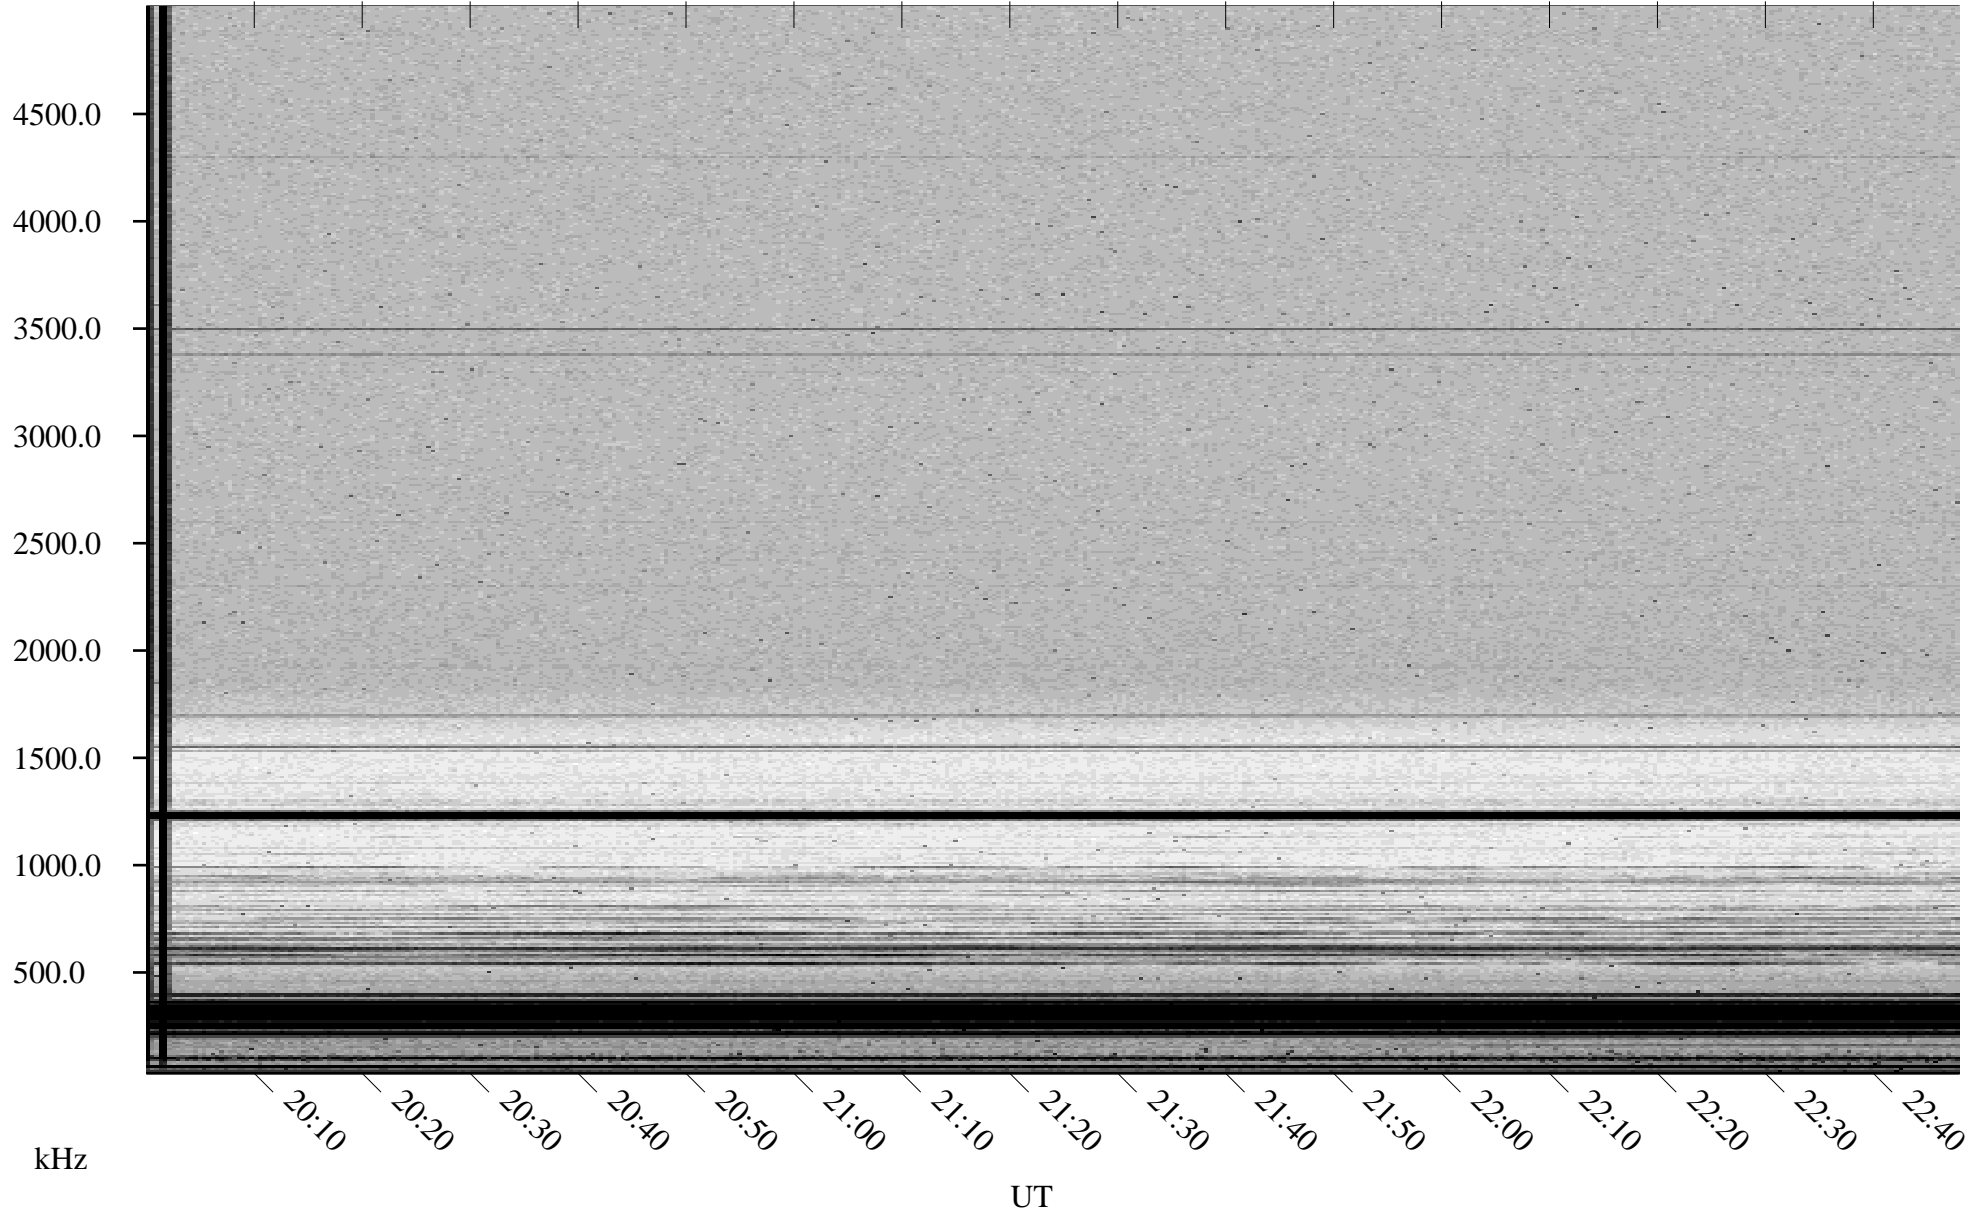

# 03/19/2002 Churchill, Manitoba

Linear Scale    Black = 161    White = 15

ch02078l.r00m max\_12

Page 1

# 03/19/2002 Churchill, Manitoba

Linear Scale    Black = 161    White = 15

ch02078l.r00m max\_12

Page 2

# 03/20/2002 Churchill, Manitoba

Linear Scale    Black = 161    White = 15

ch02078l.r00m max\_12

Page 3

# 03/20/2002 Churchill, Manitoba

Linear Scale    Black = 161    White = 15

ch02078l.r00m max\_12

Page 4