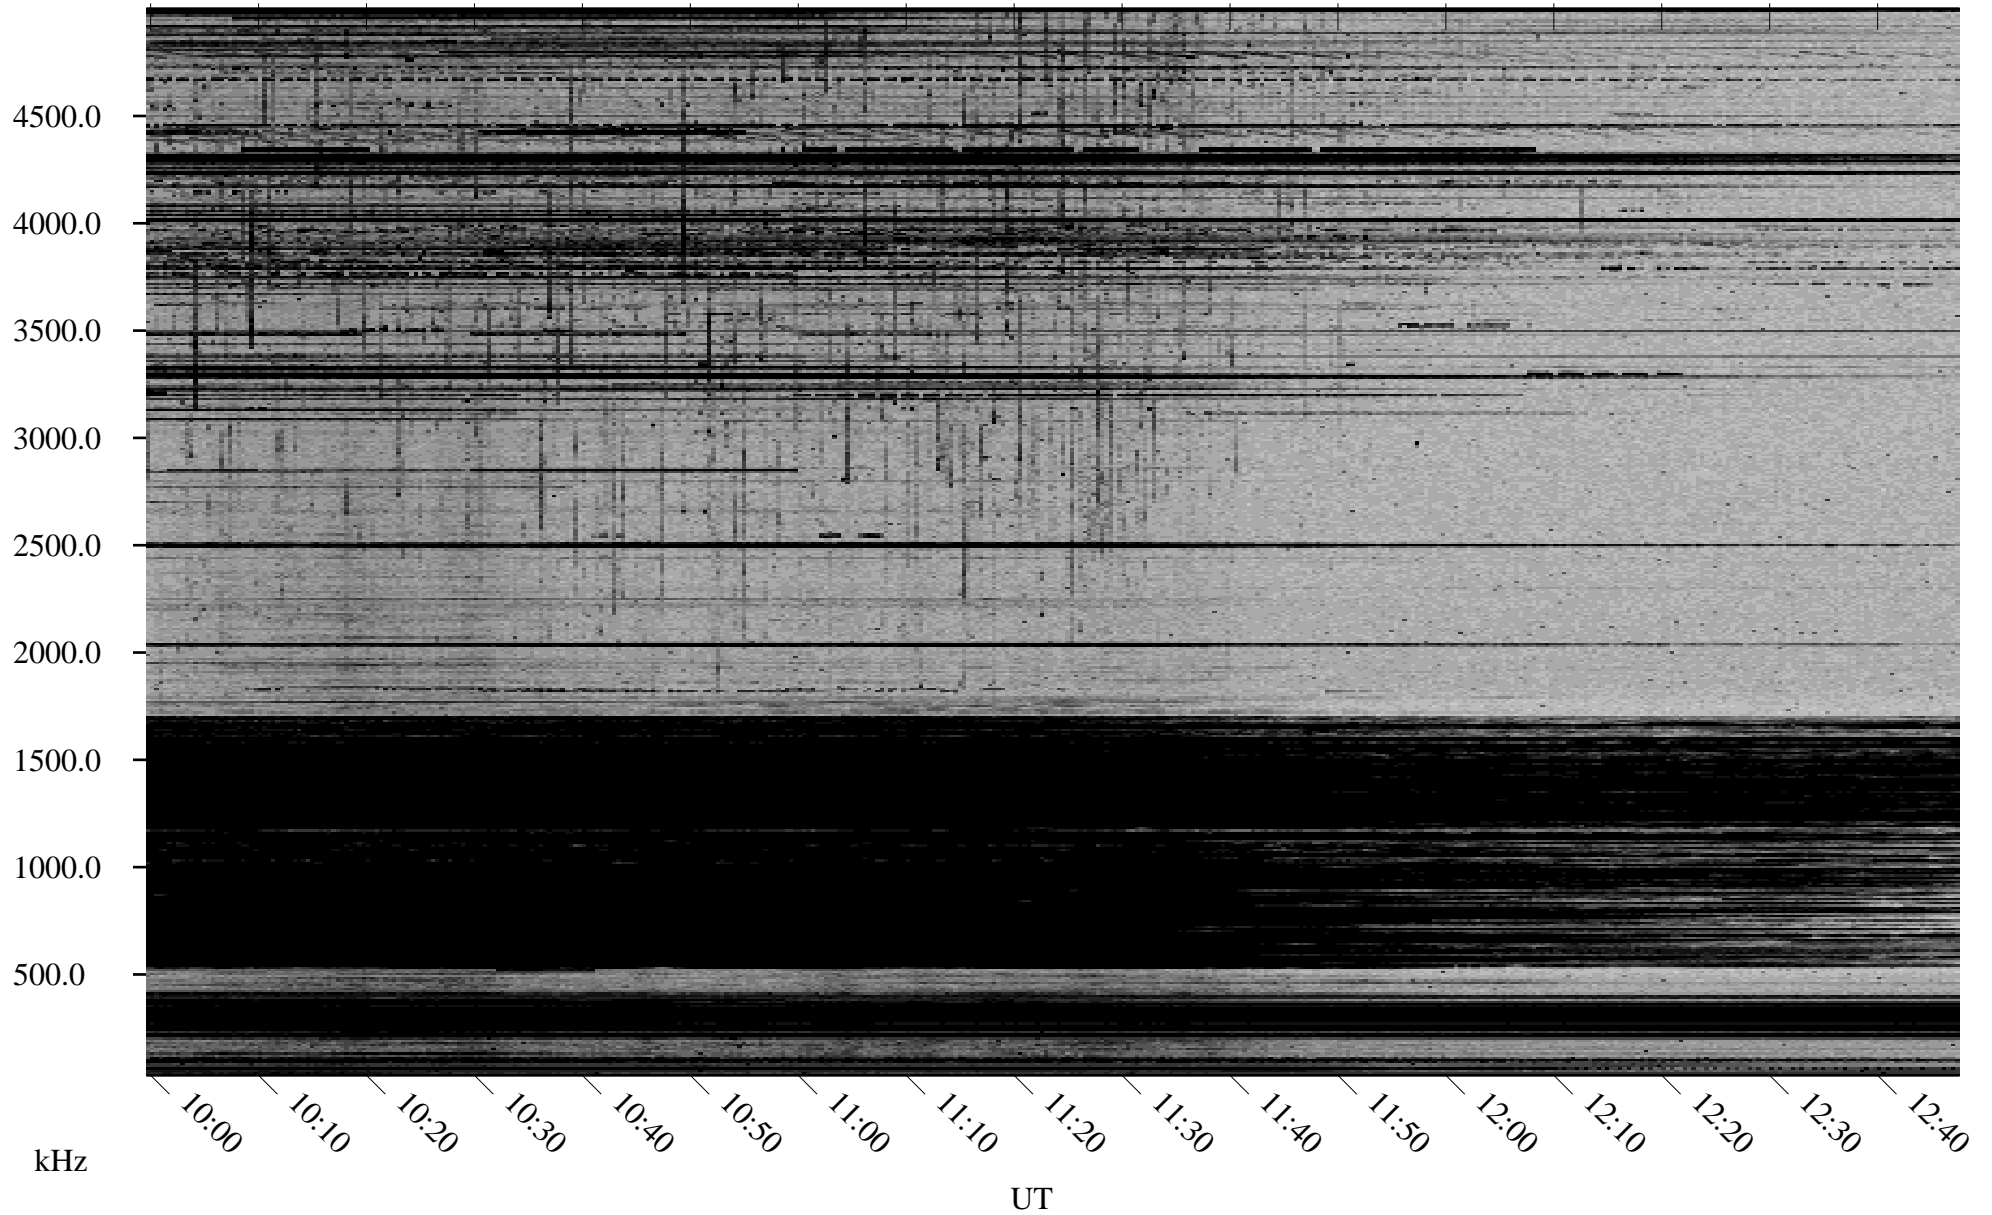

# 03/20/2002 Churchill, Manitoba

Linear Scale    Black = 161    White = 15

ch02078l.r00m max\_12

Page 5

# 03/20/2002 Churchill, Manitoba

Linear Scale    Black = 161    White = 15

ch02078l.r00m max\_12

Page 6