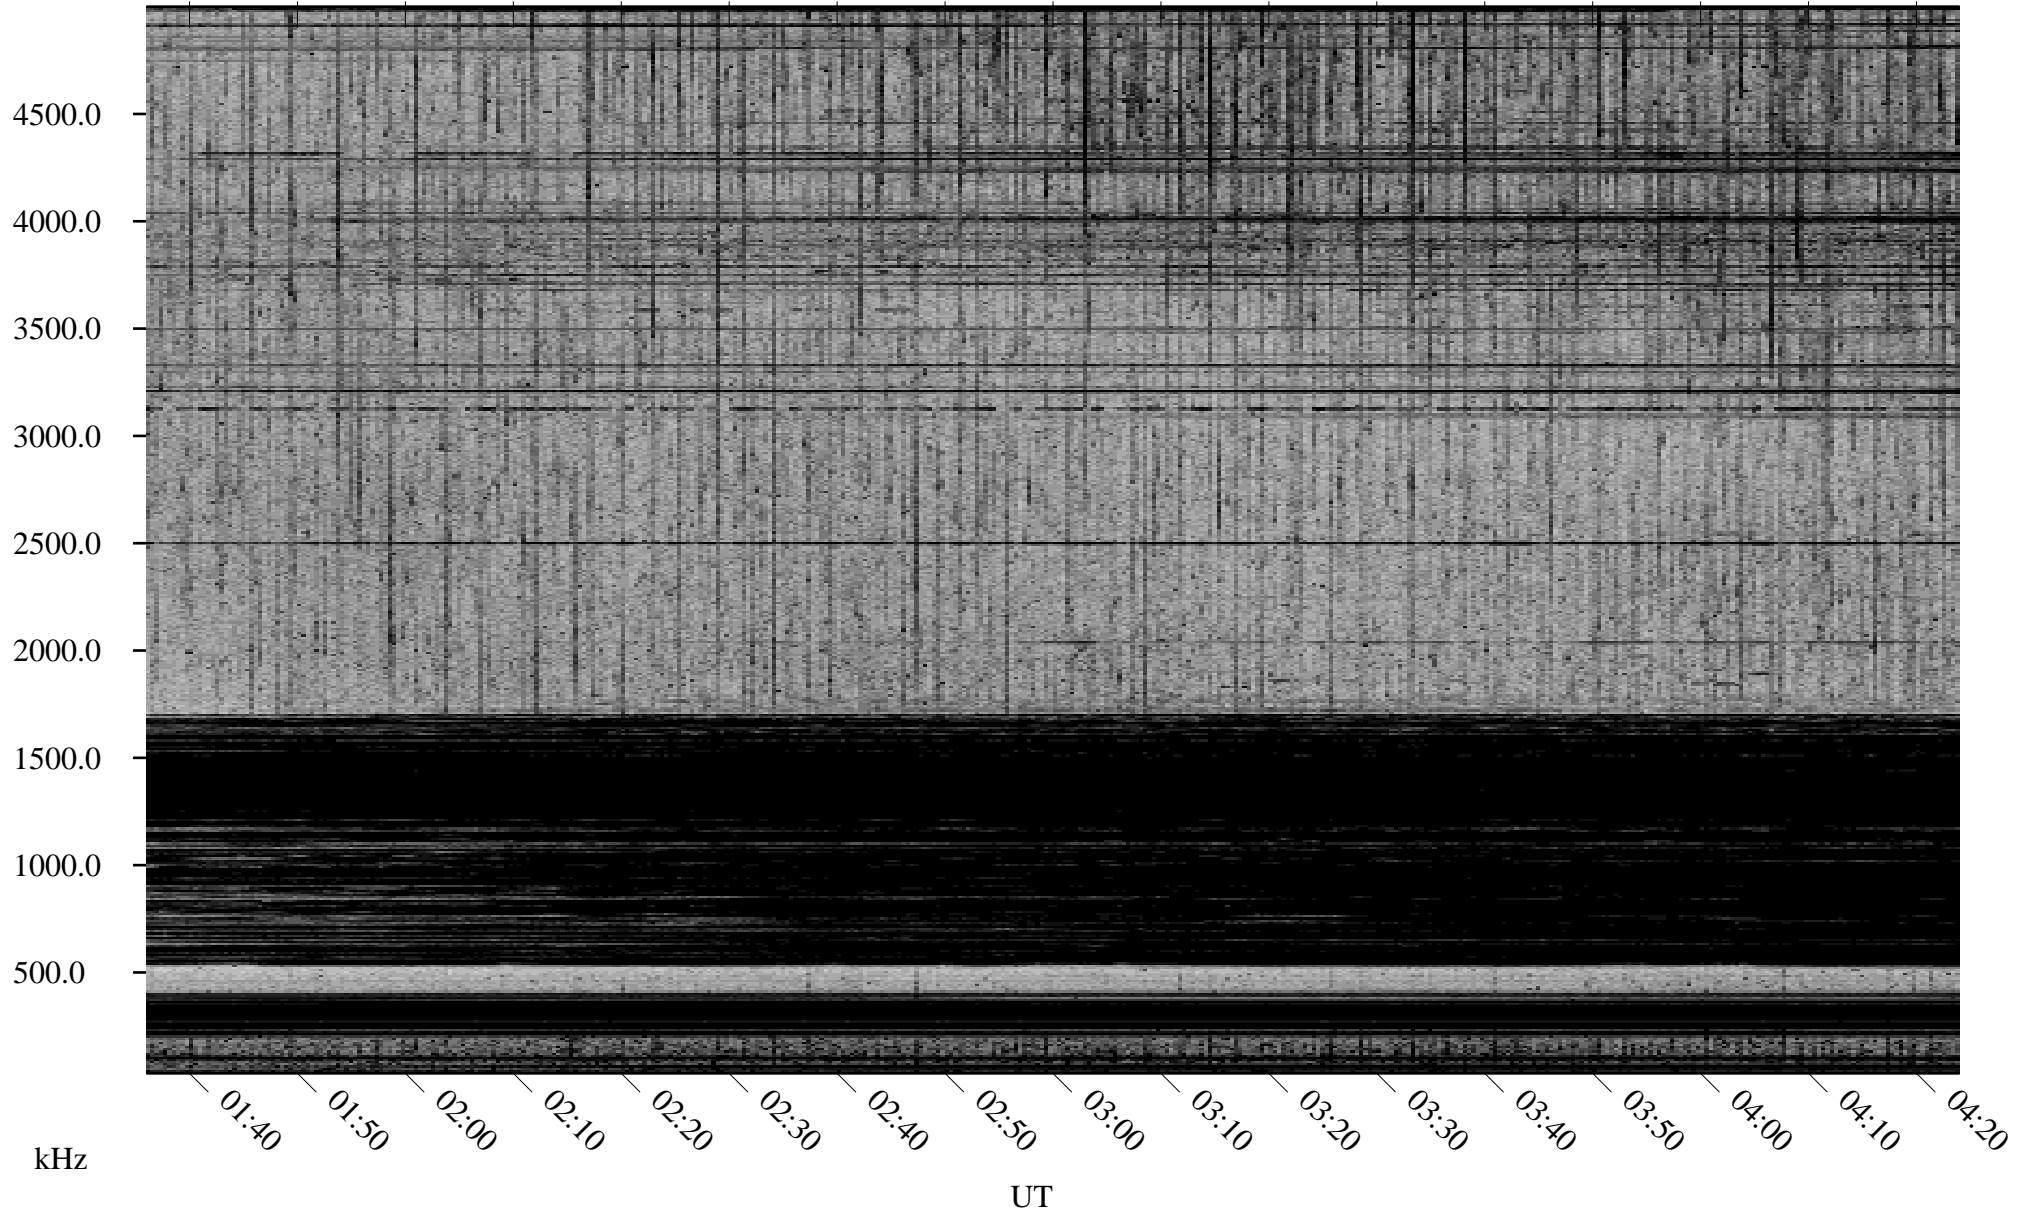

# 03/19/2002 Churchill, Manitoba

Linear Scale    Black = 161    White = 15

ch02078l.r00m max\_12

Page 1

# 03/19/2002 Churchill, Manitoba

Linear Scale    Black = 161    White = 15

ch02078l.r00m max\_12

Page 2

# 03/20/2002 Churchill, Manitoba

Linear Scale    Black = 161    White = 15

ch02078l.r00m max\_12

Page 3

# 03/20/2002 Churchill, Manitoba

Linear Scale    Black = 161    White = 15

ch02078l.r00m max\_12

Page 4