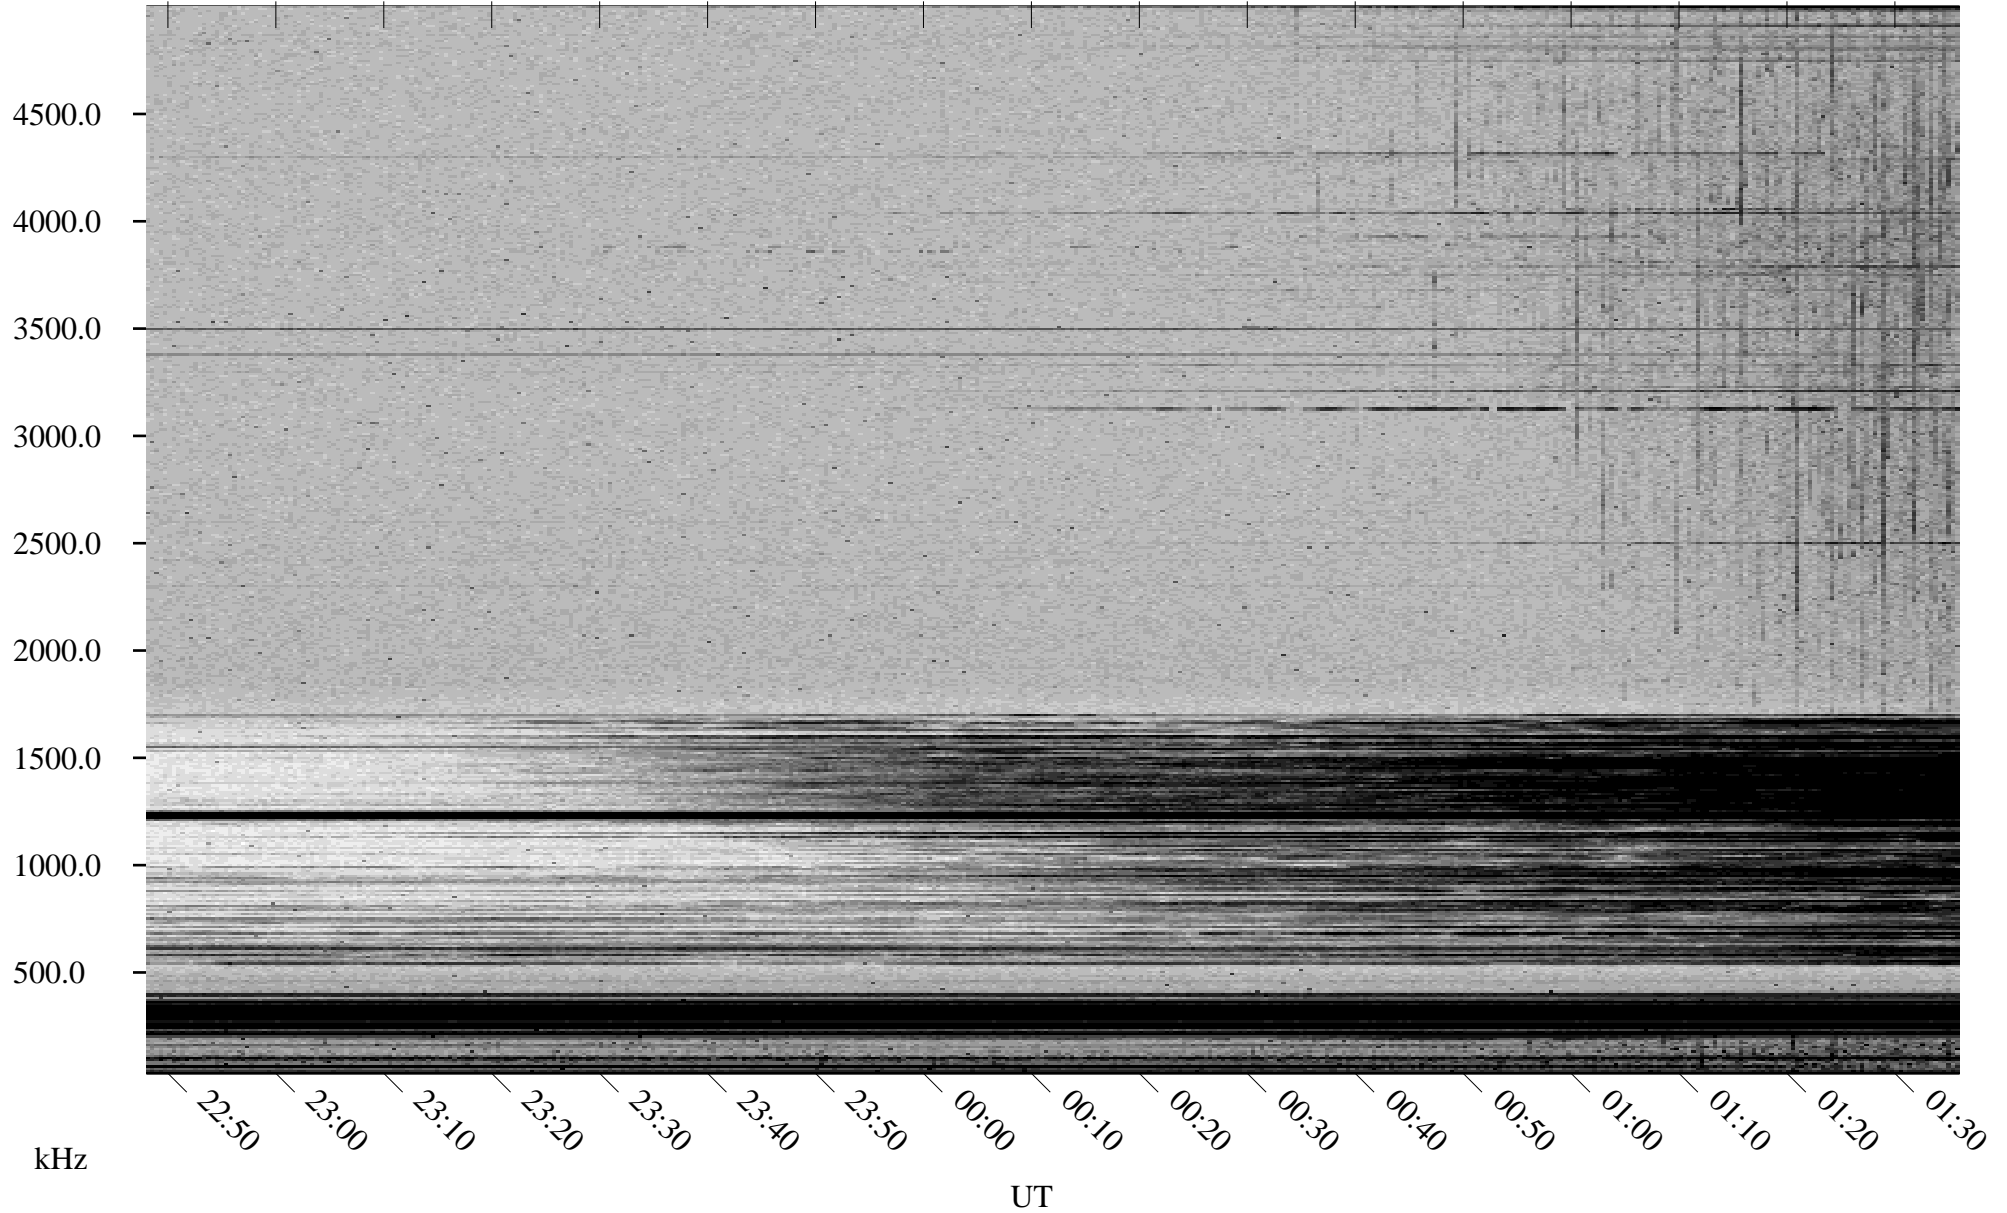

# 03/19/2002 Churchill, Manitoba

Linear Scale    Black = 161    White = 15

ch02078l.r00m max\_12

Page 1

# 03/19/2002 Churchill, Manitoba

Linear Scale    Black = 161    White = 15

ch02078l.r00m max\_12

Page 2

# 03/20/2002 Churchill, Manitoba

Linear Scale    Black = 161    White = 15

ch02078l.r00m max\_12

Page 3

# 03/20/2002 Churchill, Manitoba

Linear Scale    Black = 161    White = 15

ch02078l.r00m max\_12

Page 4