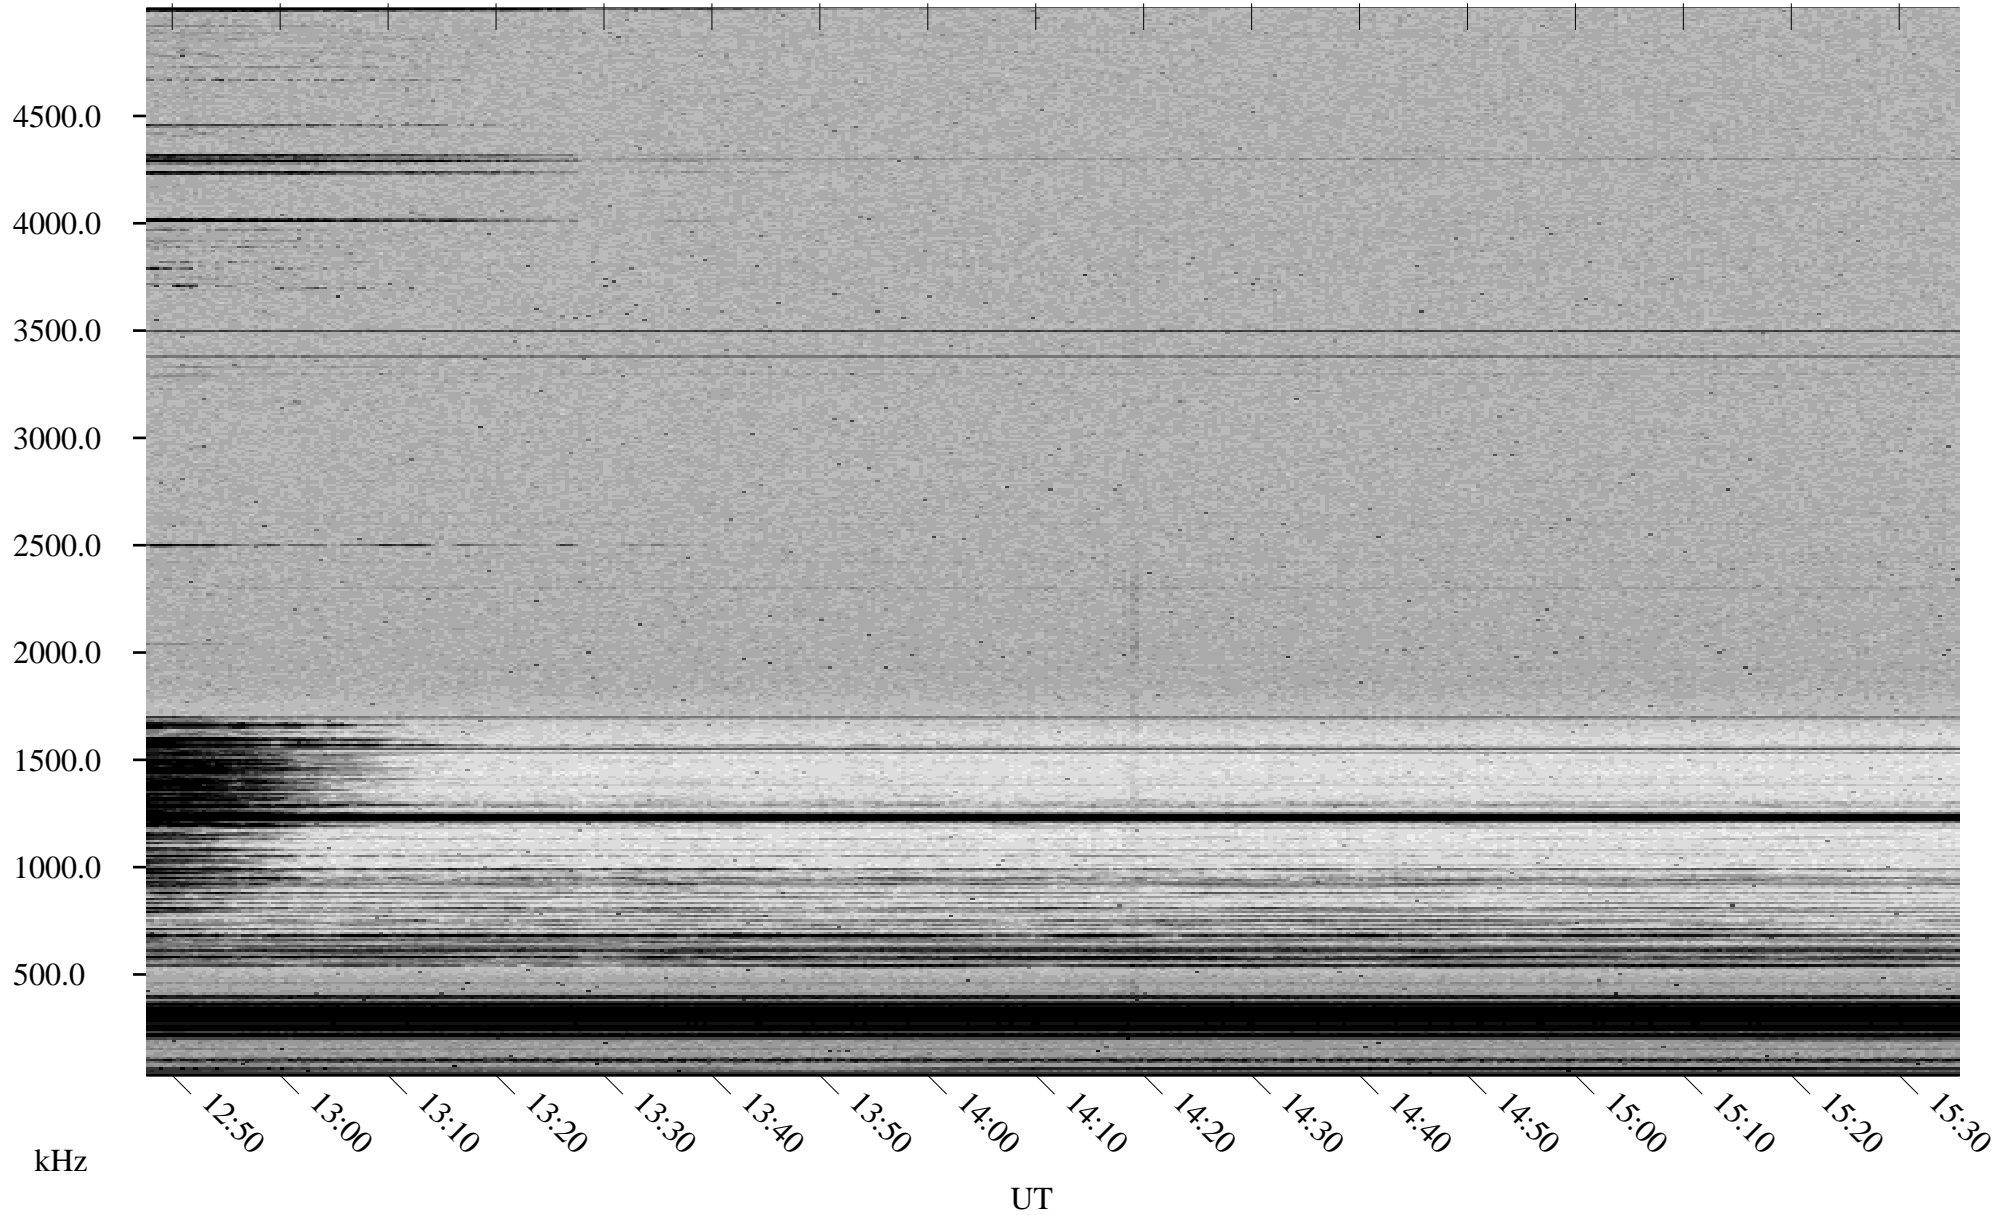

# 03/20/2002 Churchill, Manitoba

Linear Scale    Black = 161    White = 15

ch02078l.r00m max\_12

Page 6

# 03/20/2002 Churchill, Manitoba

Linear Scale    Black = 161    White = 15

ch02078l.r00m max\_12

Page 7

# 03/20/2002 Churchill, Manitoba

Linear Scale    Black = 161    White = 15

ch02078l.r00m max\_12

Page 8