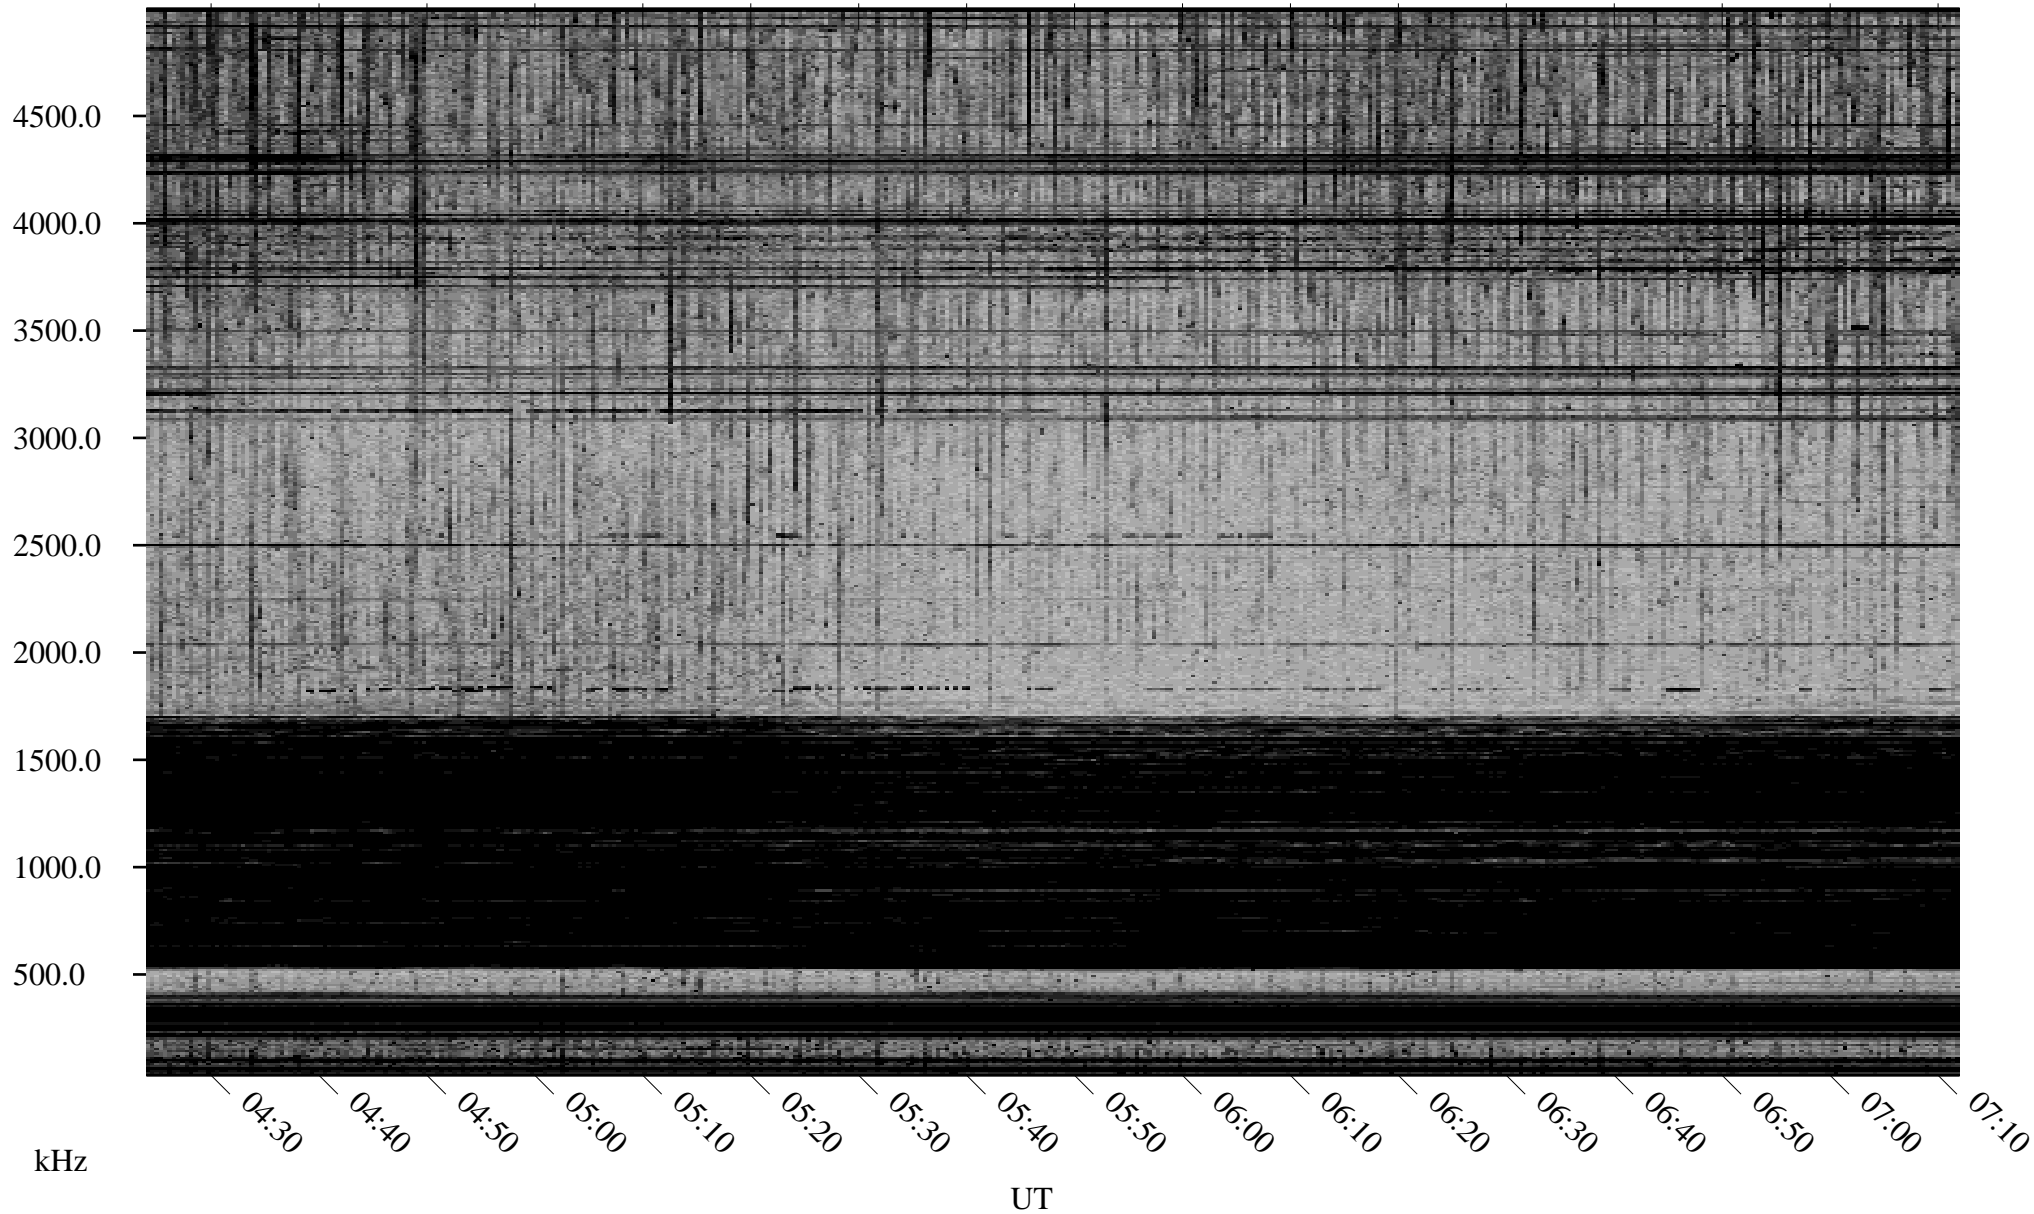

# 03/19/2002 Churchill, Manitoba

Linear Scale    Black = 161    White = 15

ch02078l.r00m max\_12

Page 1

# 03/19/2002 Churchill, Manitoba

Linear Scale    Black = 161    White = 15

ch02078l.r00m max\_12

Page 2

# 03/20/2002 Churchill, Manitoba

Linear Scale    Black = 161    White = 15

ch02078l.r00m max\_12

Page 3

# 03/20/2002 Churchill, Manitoba

Linear Scale    Black = 161    White = 15

ch02078l.r00m max\_12

Page 4