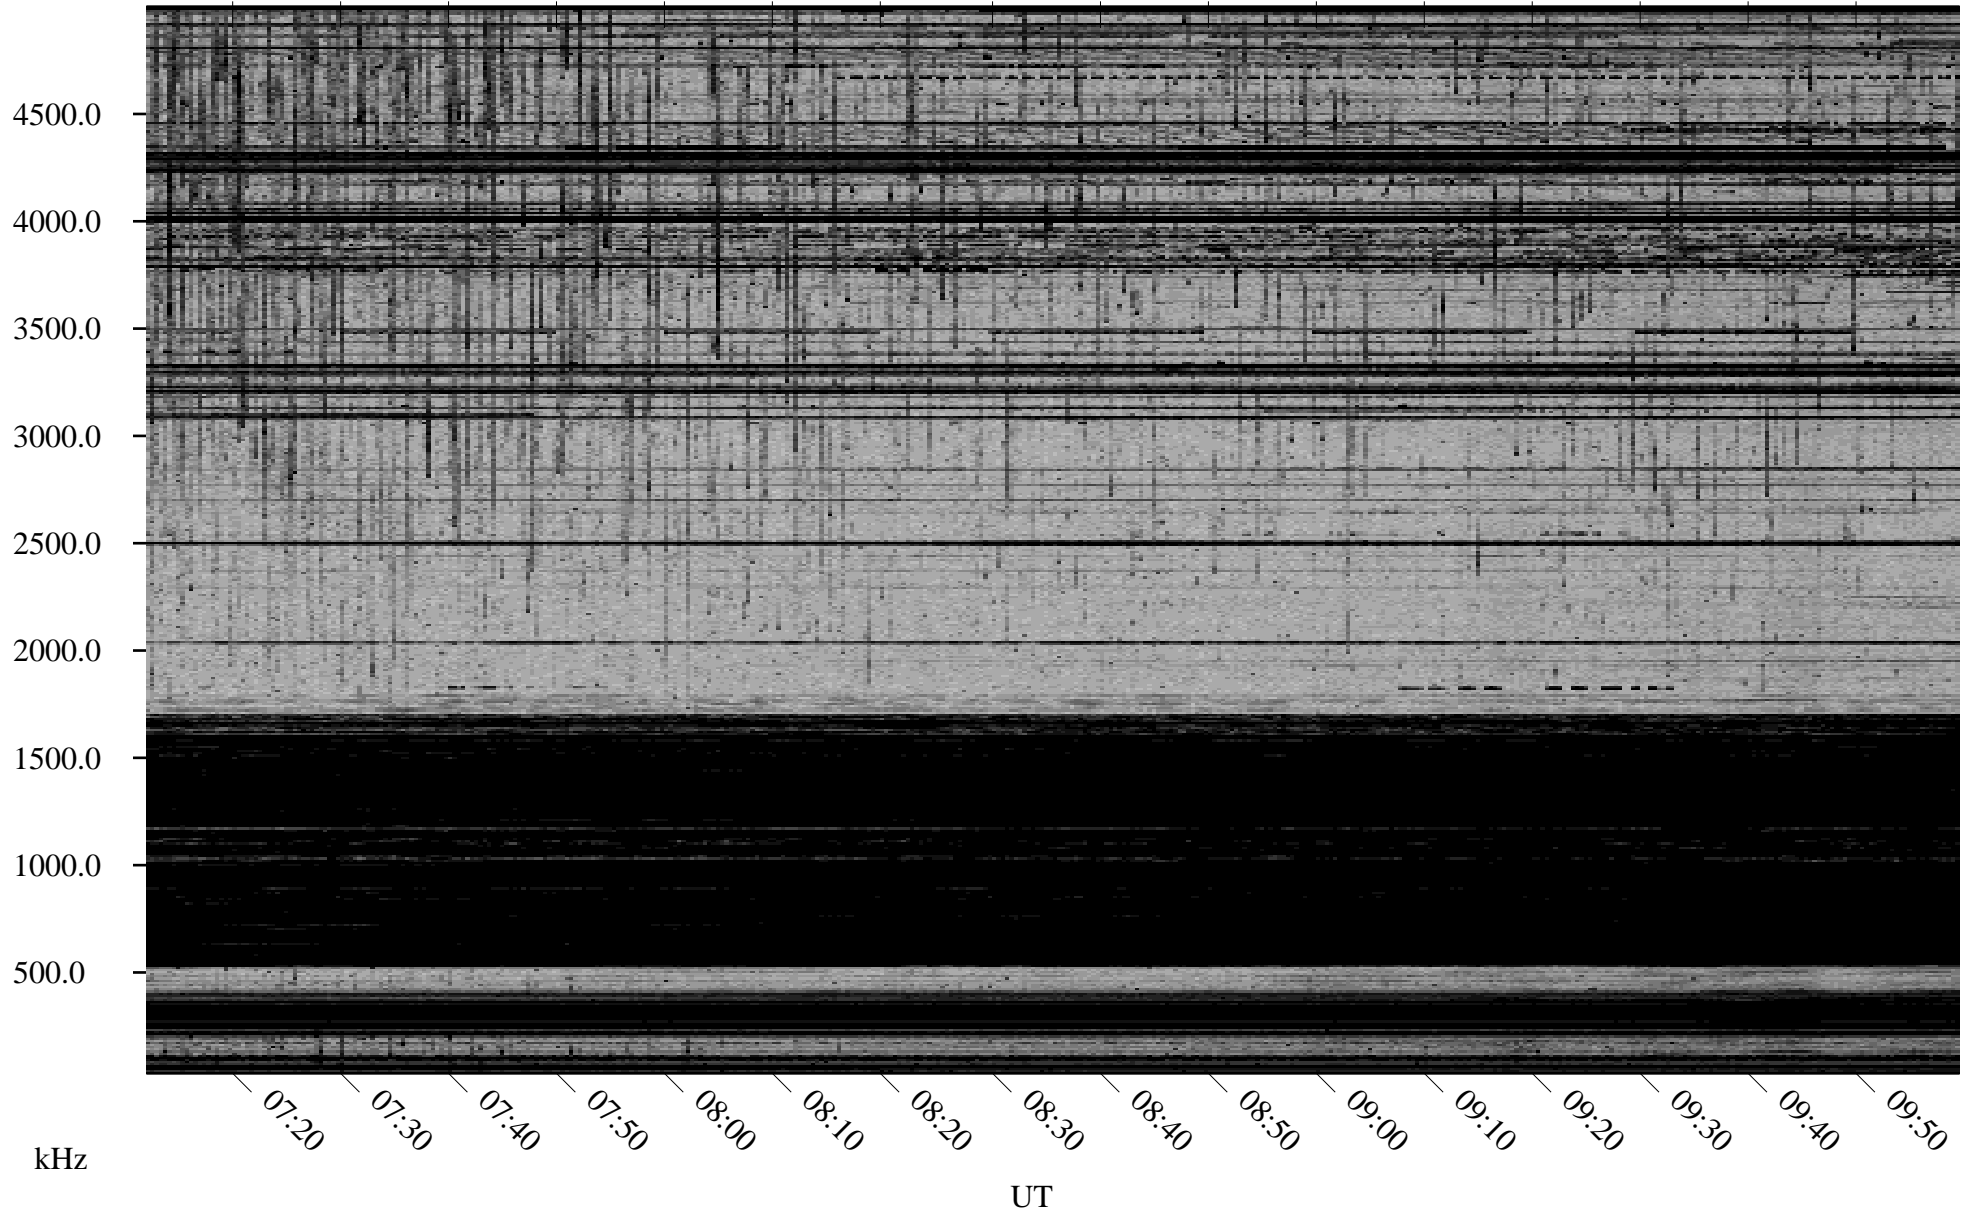

# 03/20/2002 Churchill, Manitoba

Linear Scale    Black = 161    White = 15

ch02078l.r00m max\_12

Page 3

# 03/20/2002 Churchill, Manitoba

Linear Scale    Black = 161    White = 15

ch02078l.r00m max\_12

Page 4

# 03/20/2002 Churchill, Manitoba

Linear Scale    Black = 161    White = 15

ch02078l.r00m max\_12

Page 5

# 03/20/2002 Churchill, Manitoba

Linear Scale    Black = 161    White = 15

ch02078l.r00m max\_12

Page 6