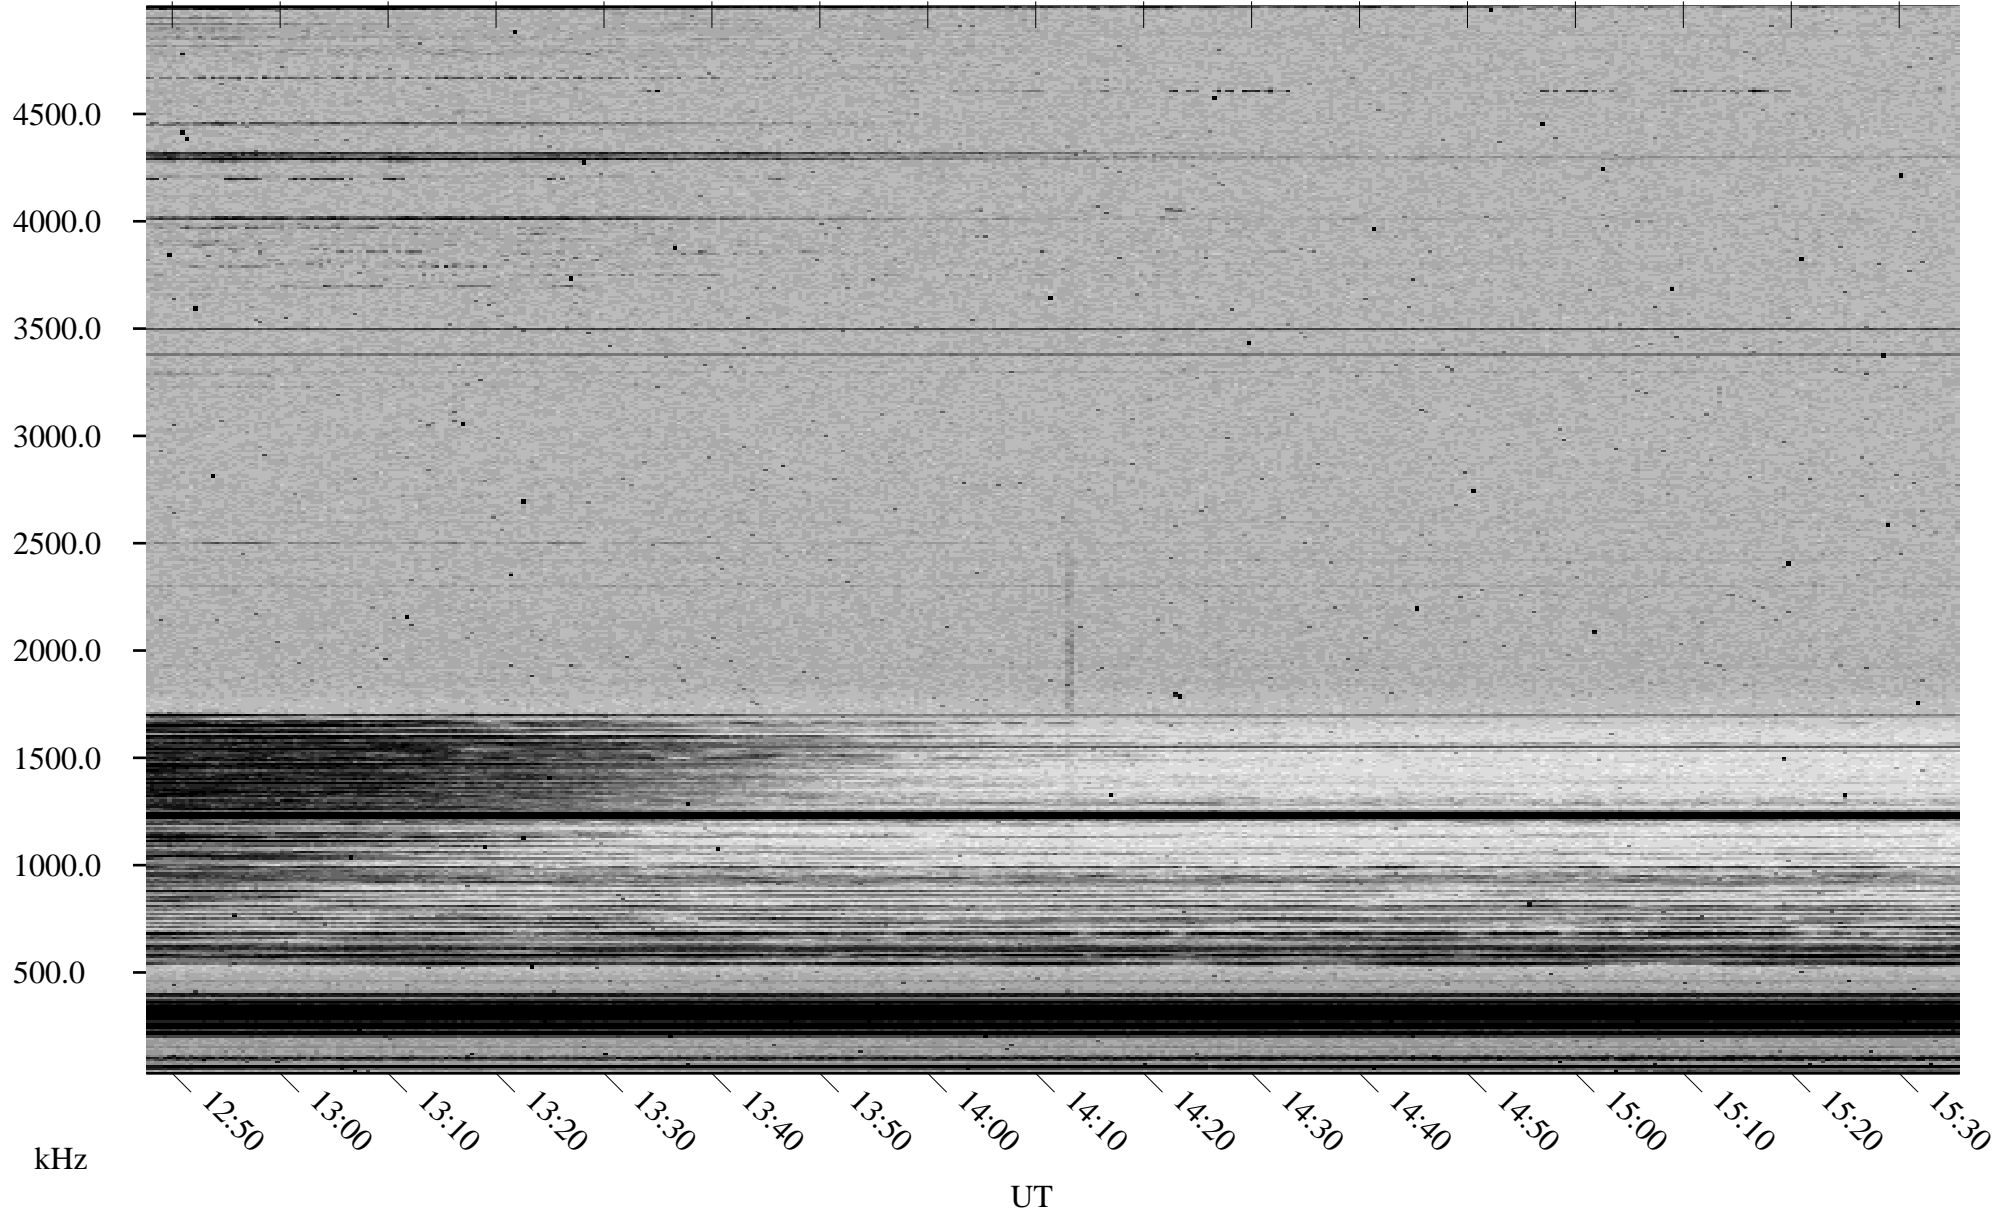

03/21/2002 Churchill, Manitoba

Linear Scale Black = 161 White = 15

ch02079l.r00m max_12

Page 3

03/21/2002 Churchill, Manitoba

Linear Scale Black = 161 White = 15

ch02079l.r00m max_12

Page 4

03/21/2002 Churchill, Manitoba

Linear Scale Black = 161 White = 15

ch02079l.r00m max_12

Page 5

03/21/2002 Churchill, Manitoba

Linear Scale Black = 161 White = 15

ch02079l.r00m max_12

Page 6

03/21/2002 Churchill, Manitoba

Linear Scale Black = 161 White = 15

ch02079l.r00m max_12

Page 7

03/21/2002 Churchill, Manitoba

Linear Scale Black = 161 White = 15

ch02079l.r00m max_12

Page 8