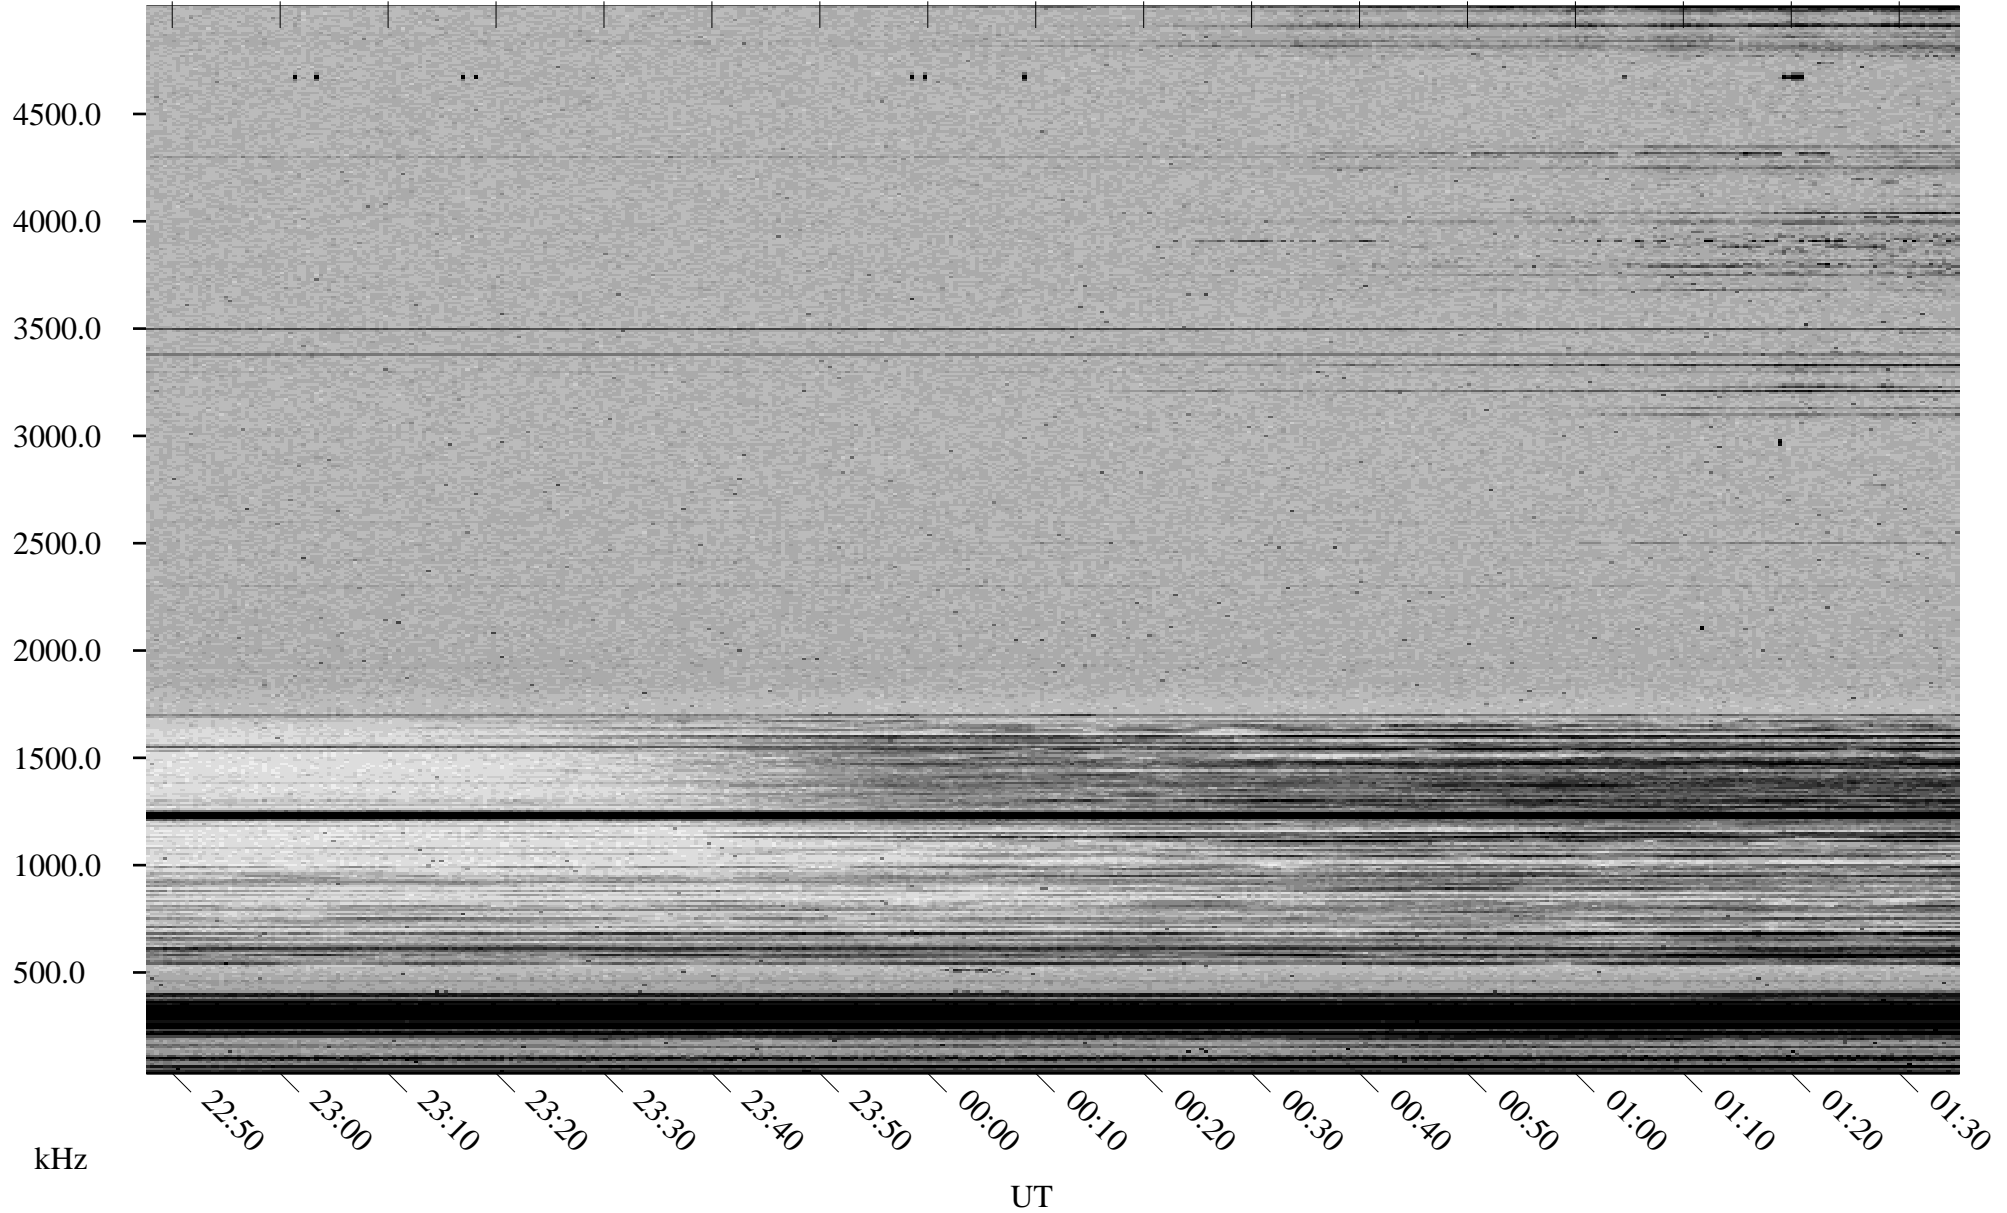

03/20/2002 Churchill, Manitoba

Linear Scale Black = 161 White = 15

ch02079l.r00m max_12

Page 1

03/20/2002 Churchill, Manitoba

Linear Scale Black = 161 White = 15

ch02079l.r00m max_12

Page 2

03/21/2002 Churchill, Manitoba

Linear Scale Black = 161 White = 15

ch02079l.r00m max_12

Page 3

03/21/2002 Churchill, Manitoba

Linear Scale Black = 161 White = 15

ch02079l.r00m max_12

Page 4

03/21/2002 Churchill, Manitoba

Linear Scale Black = 161 White = 15

ch02079l.r00m max_12

Page 5

03/21/2002 Churchill, Manitoba

Linear Scale Black = 161 White = 15

ch02079l.r00m max_12

Page 6

03/21/2002 Churchill, Manitoba

Linear Scale Black = 161 White = 15

ch02079l.r00m max_12

Page 7

03/21/2002 Churchill, Manitoba

Linear Scale Black = 161 White = 15

ch02079l.r00m max_12

Page 8