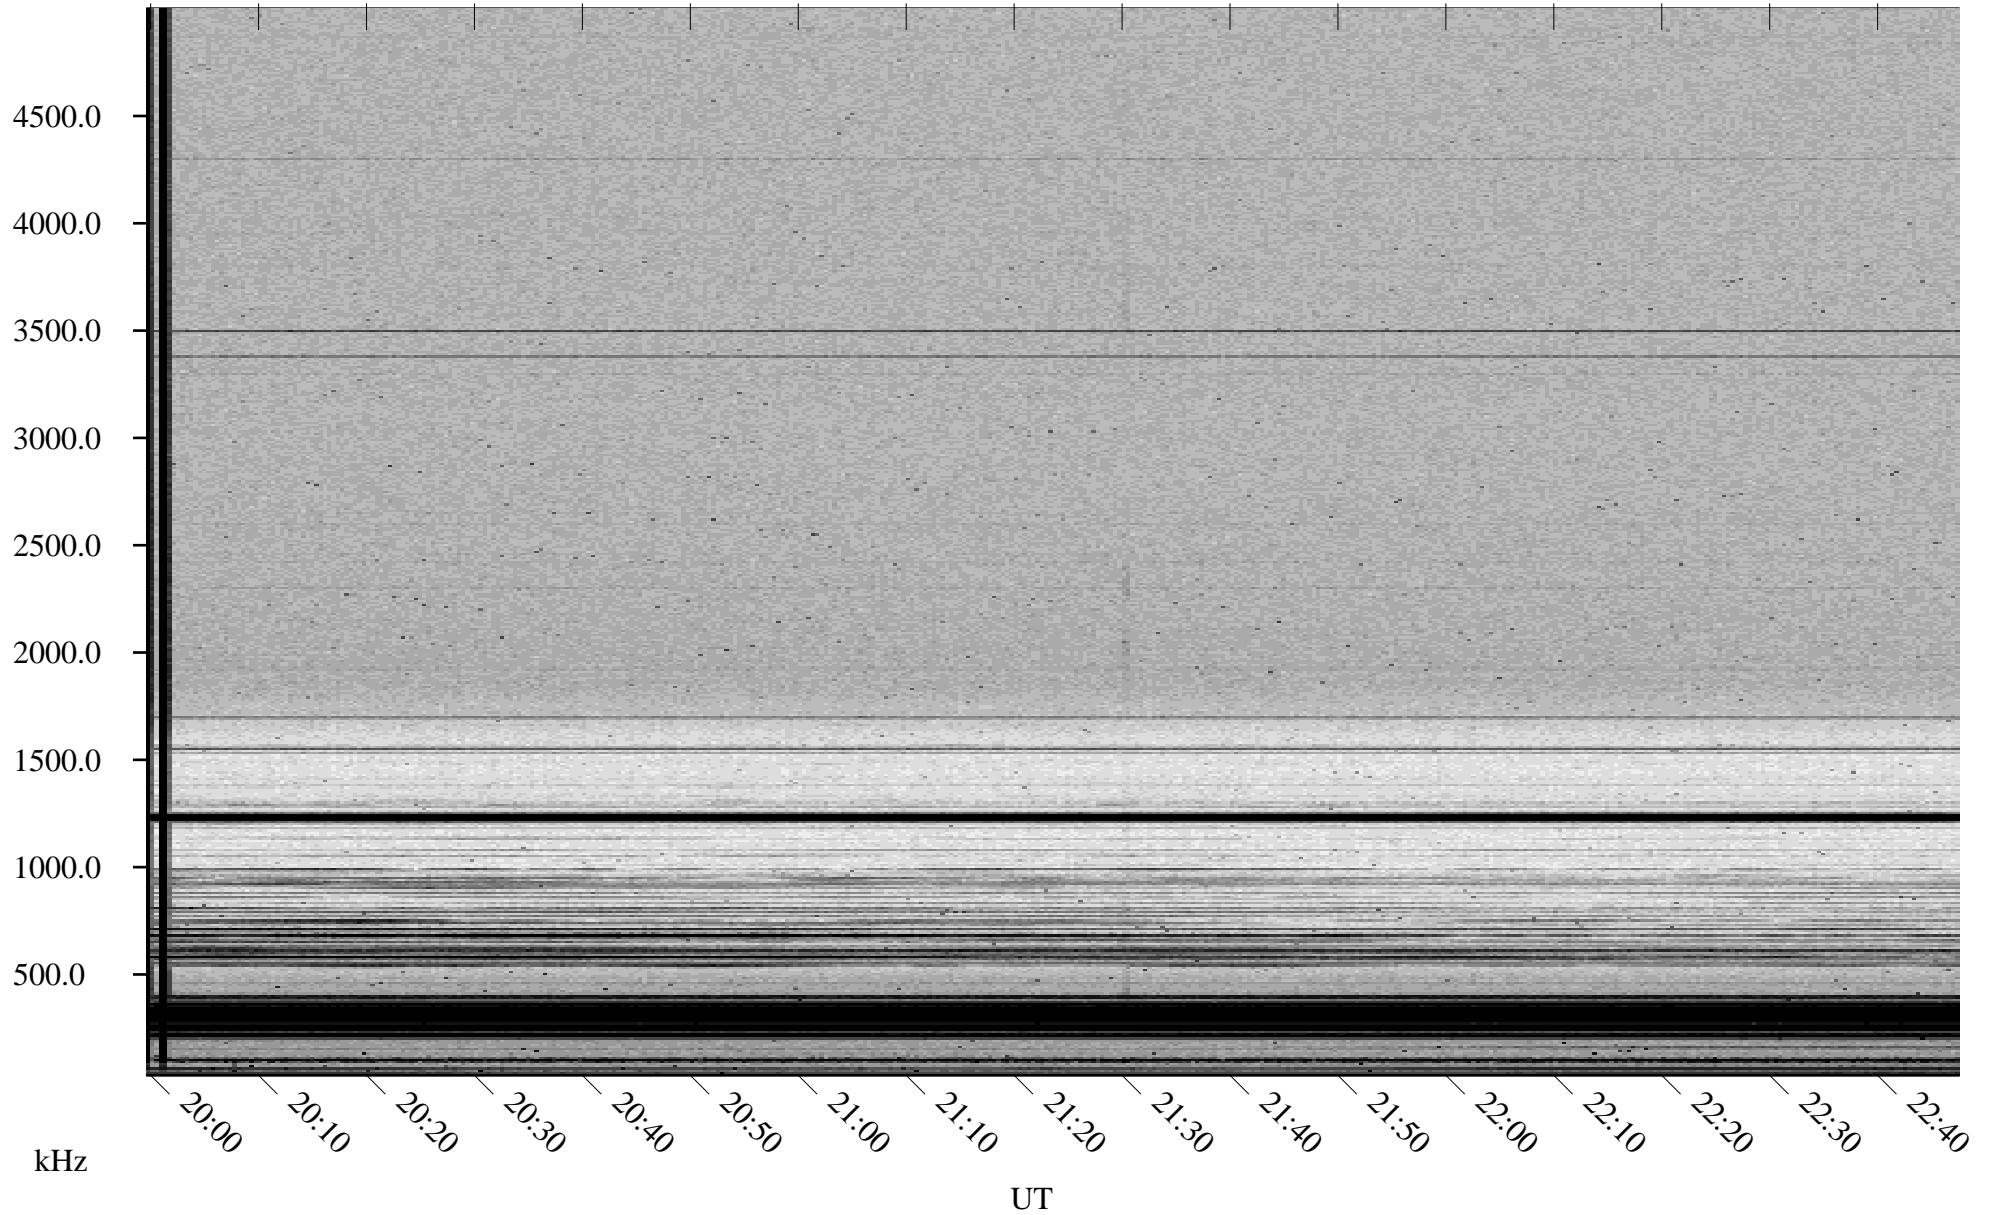

03/20/2002 Churchill, Manitoba

Linear Scale Black = 161 White = 15

ch02079l.r00m max_12

Page 1

03/20/2002 Churchill, Manitoba

Linear Scale Black = 161 White = 15

ch02079l.r00m max_12

Page 2

03/21/2002 Churchill, Manitoba

Linear Scale Black = 161 White = 15

ch02079l.r00m max_12

Page 3

03/21/2002 Churchill, Manitoba

Linear Scale Black = 161 White = 15

ch02079l.r00m max_12

Page 4

03/21/2002 Churchill, Manitoba

Linear Scale Black = 161 White = 15

ch02079l.r00m max_12

Page 5

03/21/2002 Churchill, Manitoba

Linear Scale Black = 161 White = 15

ch02079l.r00m max_12

Page 6

03/21/2002 Churchill, Manitoba

Linear Scale Black = 161 White = 15

ch02079l.r00m max_12

Page 7

03/21/2002 Churchill, Manitoba

Linear Scale Black = 161 White = 15

ch02079l.r00m max_12

Page 8