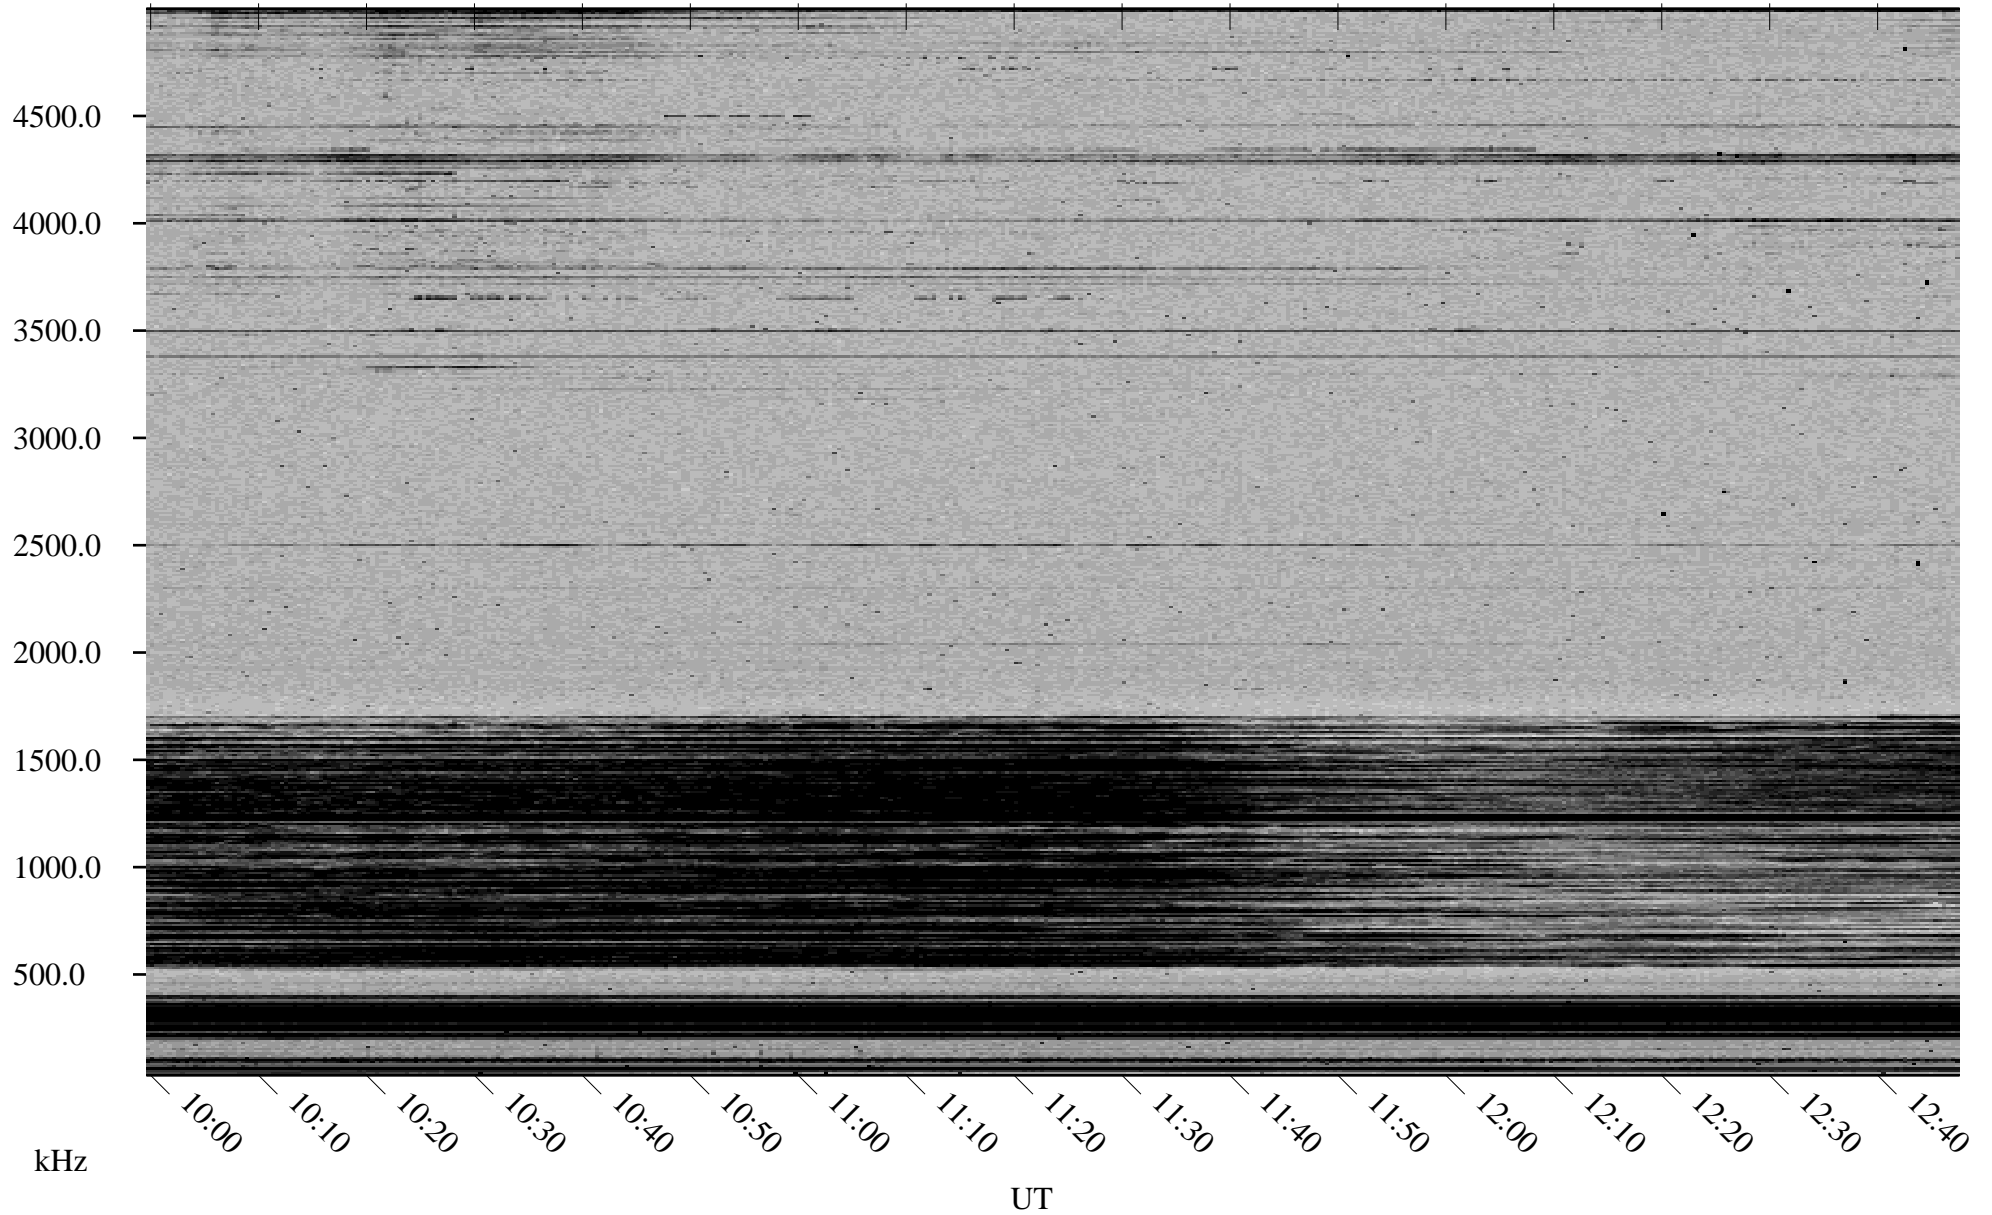

03/20/2002 Churchill, Manitoba

Linear Scale Black = 161 White = 15

ch02079l.r00m max_12

Page 1

03/20/2002 Churchill, Manitoba

Linear Scale Black = 161 White = 15

ch02079l.r00m max_12

Page 2

03/21/2002 Churchill, Manitoba

Linear Scale Black = 161 White = 15

ch02079l.r00m max_12

Page 3

03/21/2002 Churchill, Manitoba

Linear Scale Black = 161 White = 15

ch02079l.r00m max_12

Page 4

03/21/2002 Churchill, Manitoba

Linear Scale Black = 161 White = 15

ch02079l.r00m max_12

Page 5

03/21/2002 Churchill, Manitoba

Linear Scale Black = 161 White = 15

ch02079l.r00m max_12

Page 6

03/21/2002 Churchill, Manitoba

Linear Scale Black = 161 White = 15

ch02079l.r00m max_12

Page 7

03/21/2002 Churchill, Manitoba

Linear Scale Black = 161 White = 15

ch02079l.r00m max_12

Page 8