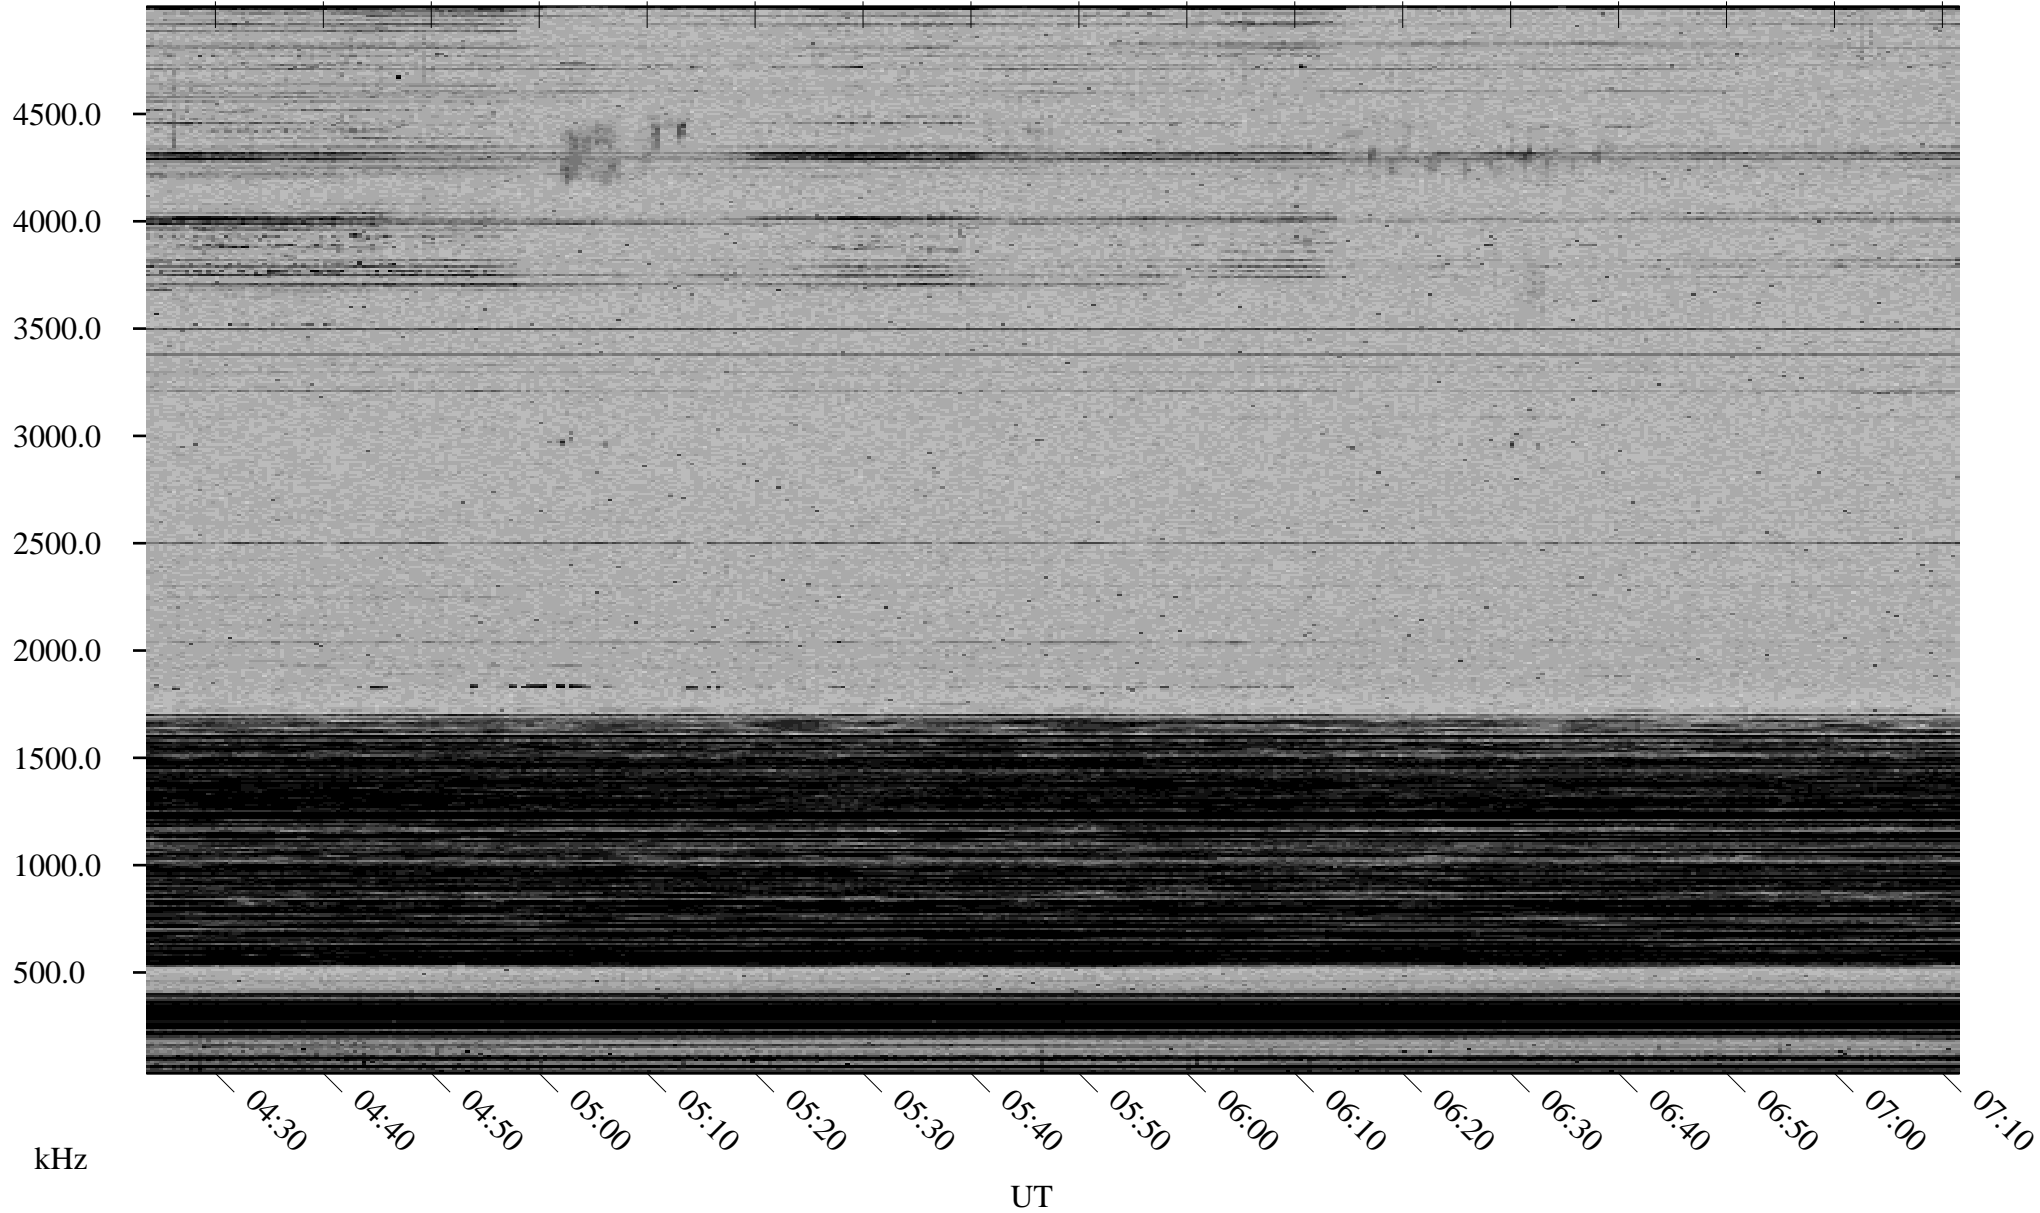

03/20/2002 Churchill, Manitoba

Linear Scale Black = 161 White = 15

ch02079l.r00m max_12

Page 1

03/20/2002 Churchill, Manitoba

Linear Scale Black = 161 White = 15

ch02079l.r00m max_12

Page 2

03/21/2002 Churchill, Manitoba

Linear Scale Black = 161 White = 15

ch02079l.r00m max_12

Page 3

03/21/2002 Churchill, Manitoba

Linear Scale Black = 161 White = 15

ch02079l.r00m max_12

Page 4

03/21/2002 Churchill, Manitoba

Linear Scale Black = 161 White = 15

ch02079l.r00m max_12

Page 5

03/21/2002 Churchill, Manitoba

Linear Scale Black = 161 White = 15

ch02079l.r00m max_12

Page 6

03/21/2002 Churchill, Manitoba

Linear Scale Black = 161 White = 15

ch02079l.r00m max_12

Page 7

03/21/2002 Churchill, Manitoba

Linear Scale Black = 161 White = 15

ch02079l.r00m max_12

Page 8