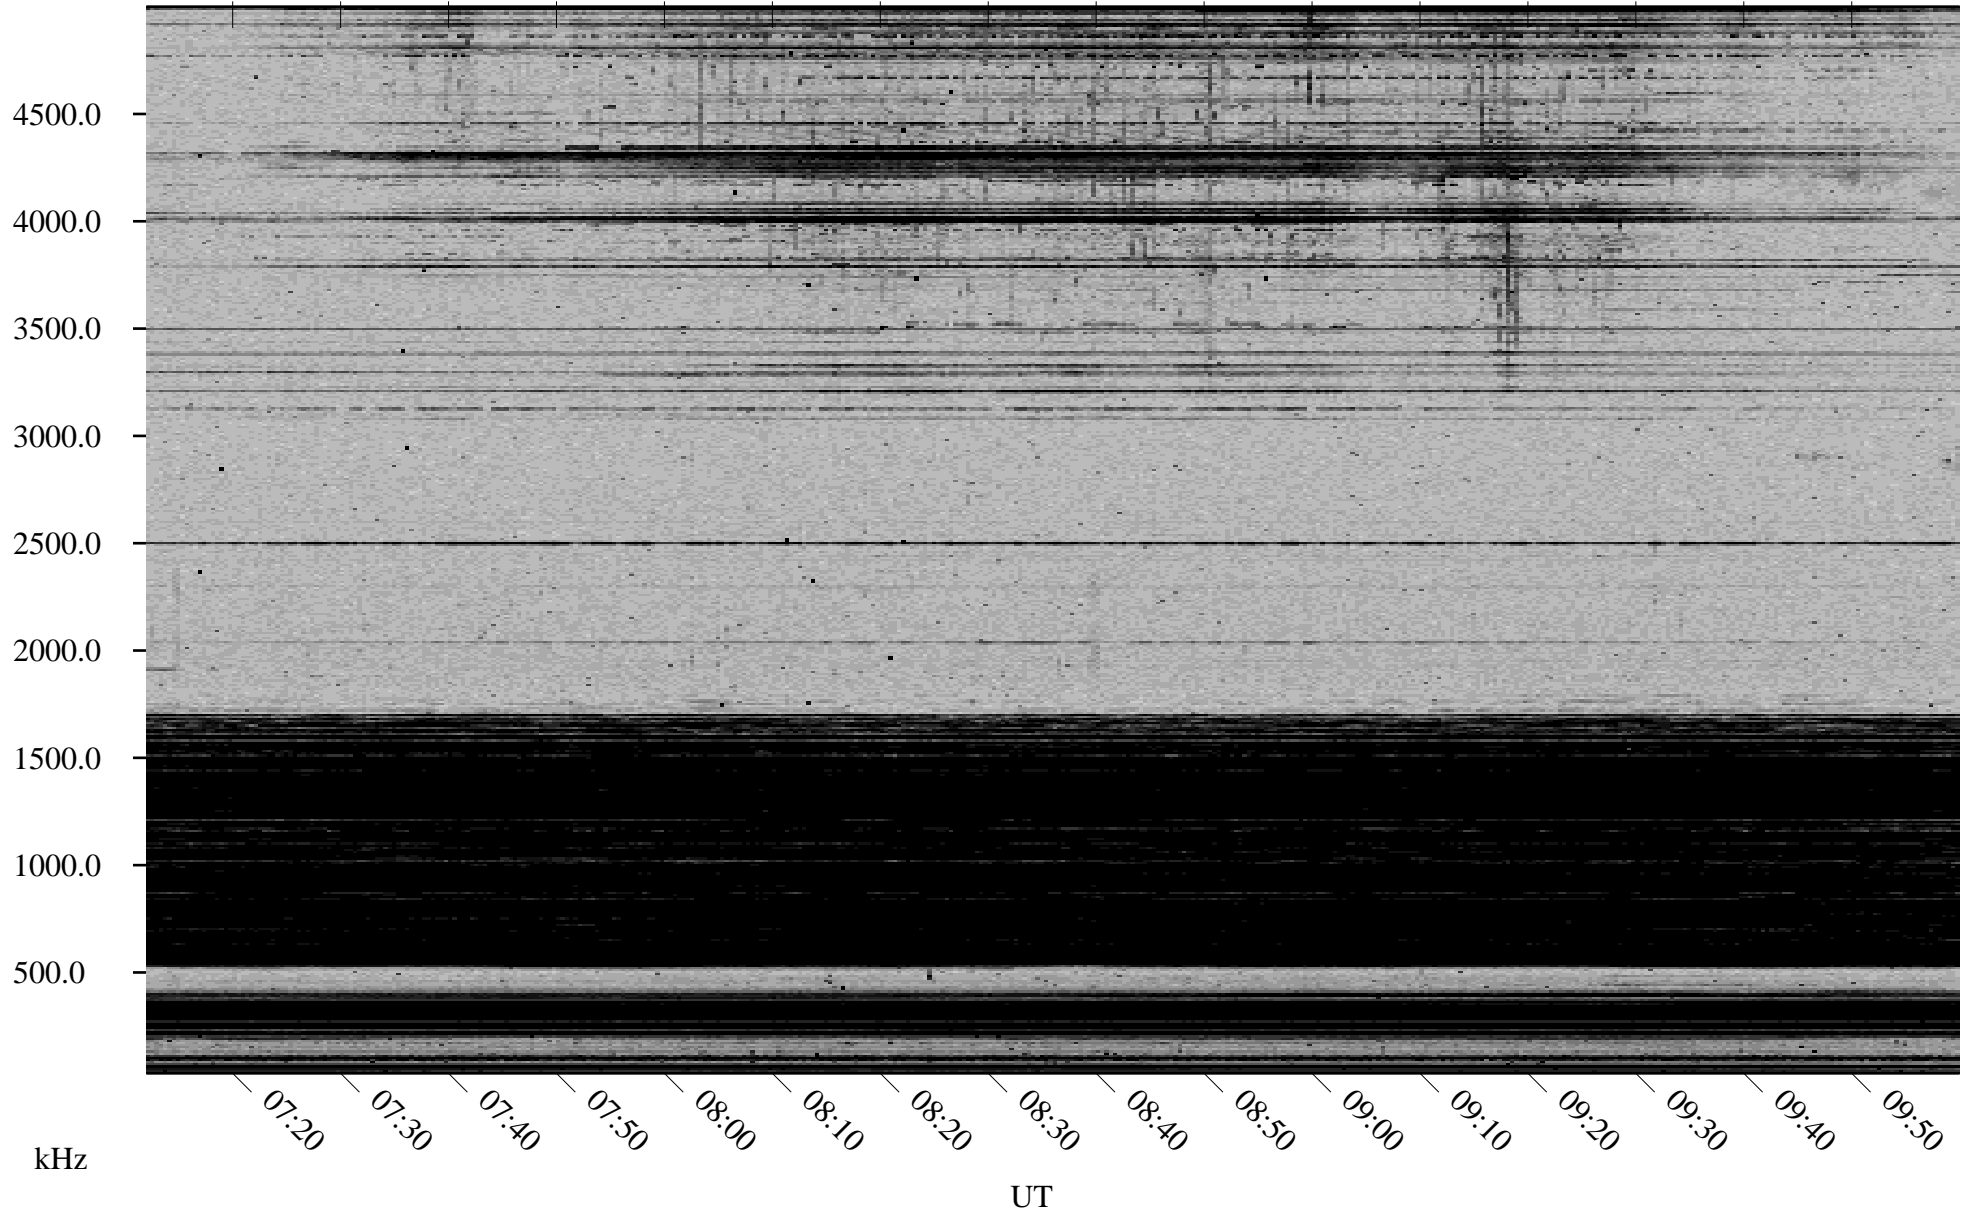

03/21/2002 Churchill, Manitoba

Linear Scale Black = 161 White = 15

ch02080l.r02m max_12

Page 1

03/21/2002 Churchill, Manitoba

Linear Scale Black = 161 White = 15

ch02080l.r02m max_12

Page 2

03/22/2002 Churchill, Manitoba

Linear Scale Black = 161 White = 15

ch020801.r02m max_12

Page 3

03/22/2002 Churchill, Manitoba

Linear Scale Black = 161 White = 15

ch02080l.r02m max_12

Page 4

03/22/2002 Churchill, Manitoba

Linear Scale Black = 161 White = 15

ch02080l.r02m max_12

Page 5

03/22/2002 Churchill, Manitoba

Linear Scale Black = 161 White = 15

ch02080l.r02m max_12

Page 6

03/22/2002 Churchill, Manitoba

Linear Scale Black = 161 White = 15

ch02080l.r02m max_12

Page 7

03/22/2002 Churchill, Manitoba

Linear Scale Black = 161 White = 15

ch020801.r02m max_12