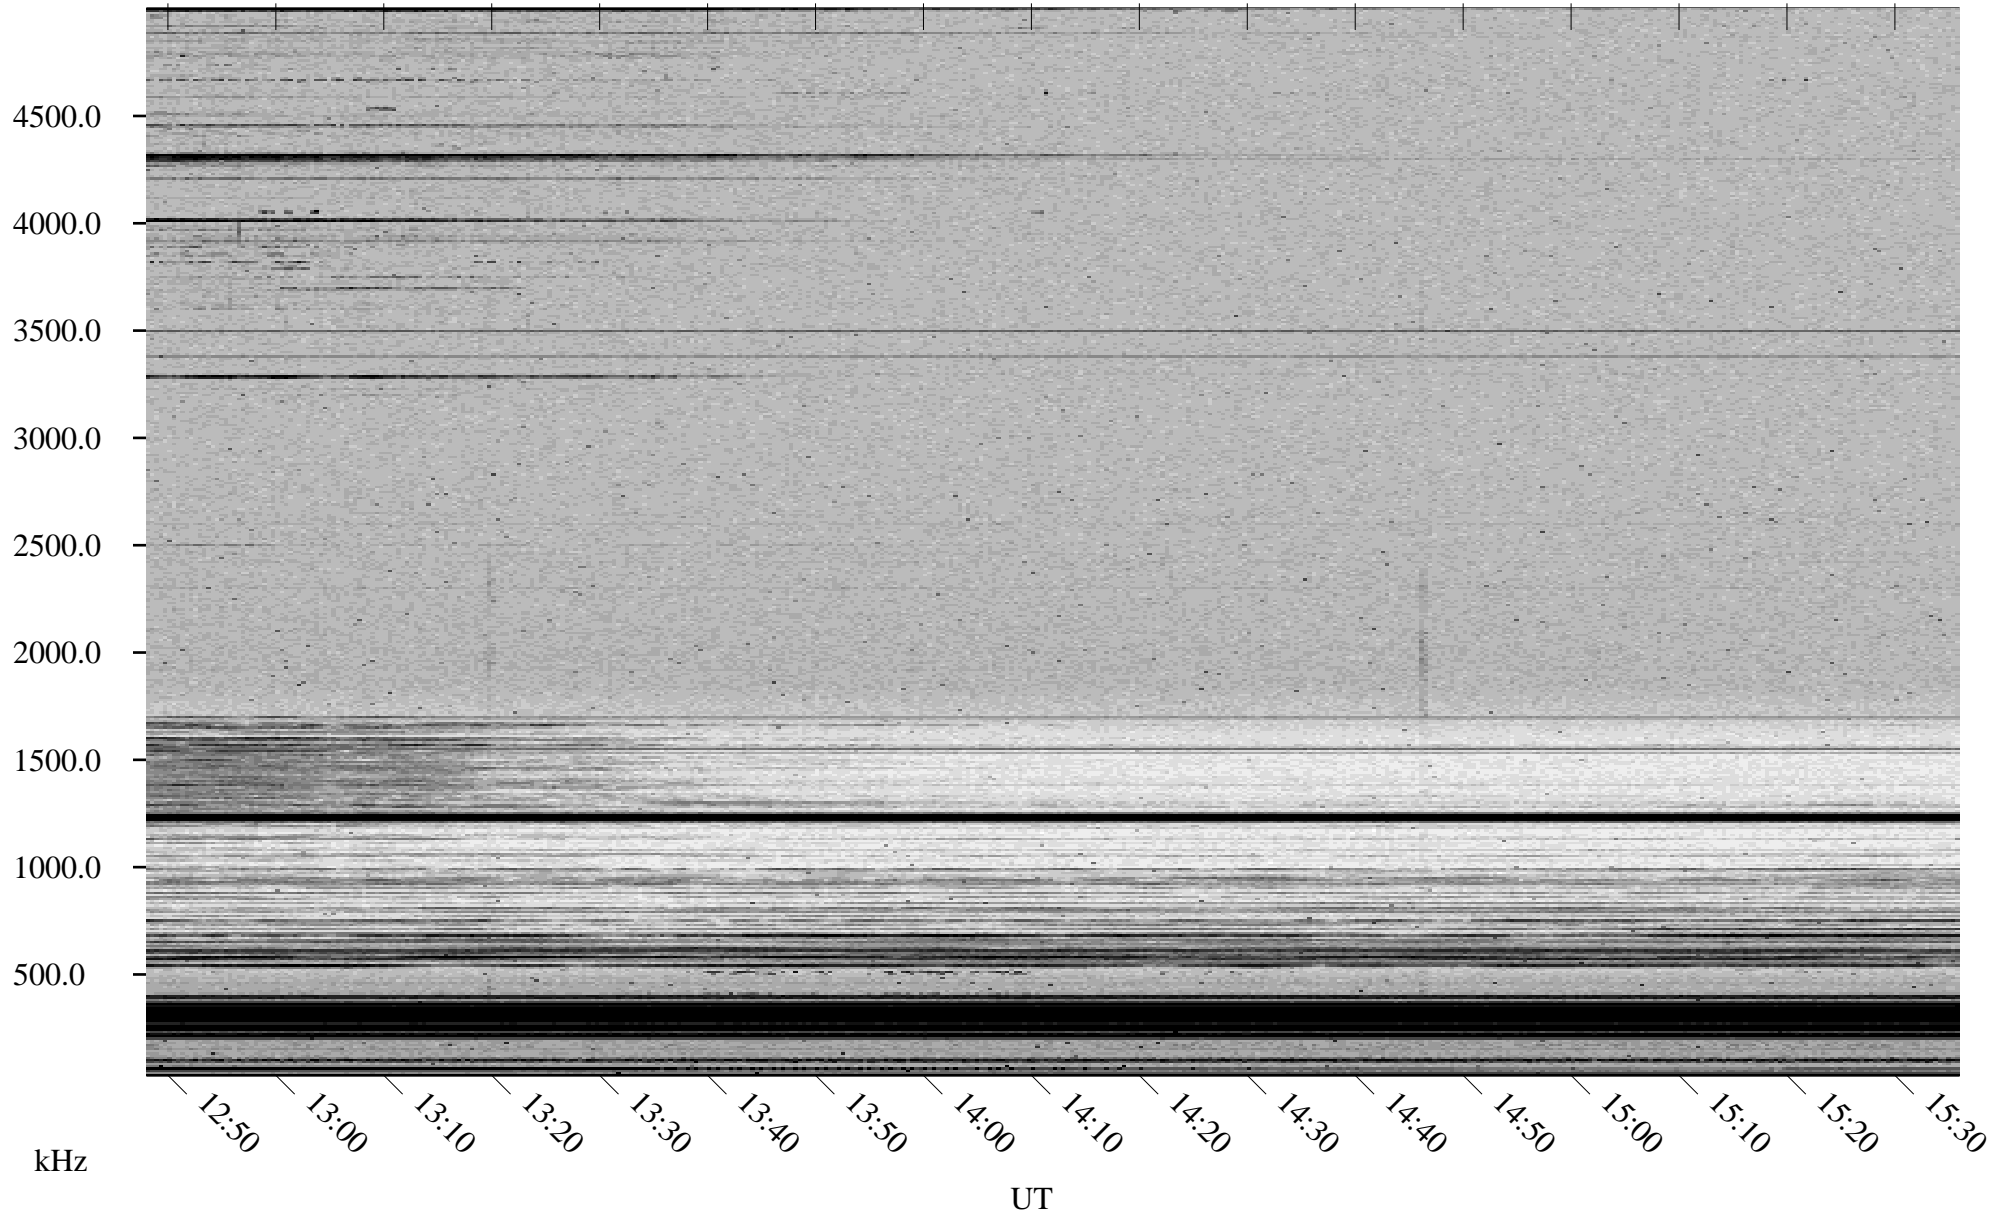

03/22/2002 Churchill, Manitoba

Linear Scale Black = 161 White = 15

ch020801.r02m max_12

Page 3

03/22/2002 Churchill, Manitoba

Linear Scale Black = 161 White = 15

ch02080l.r02m max_12

Page 4

03/22/2002 Churchill, Manitoba

Linear Scale Black = 161 White = 15

ch02080l.r02m max_12

Page 5

03/22/2002 Churchill, Manitoba

Linear Scale Black = 161 White = 15

ch02080l.r02m max_12

Page 6

03/22/2002 Churchill, Manitoba

Linear Scale Black = 161 White = 15

ch02080l.r02m max_12

Page 7

03/22/2002 Churchill, Manitoba

Linear Scale Black = 161 White = 15

ch020801.r02m max_12