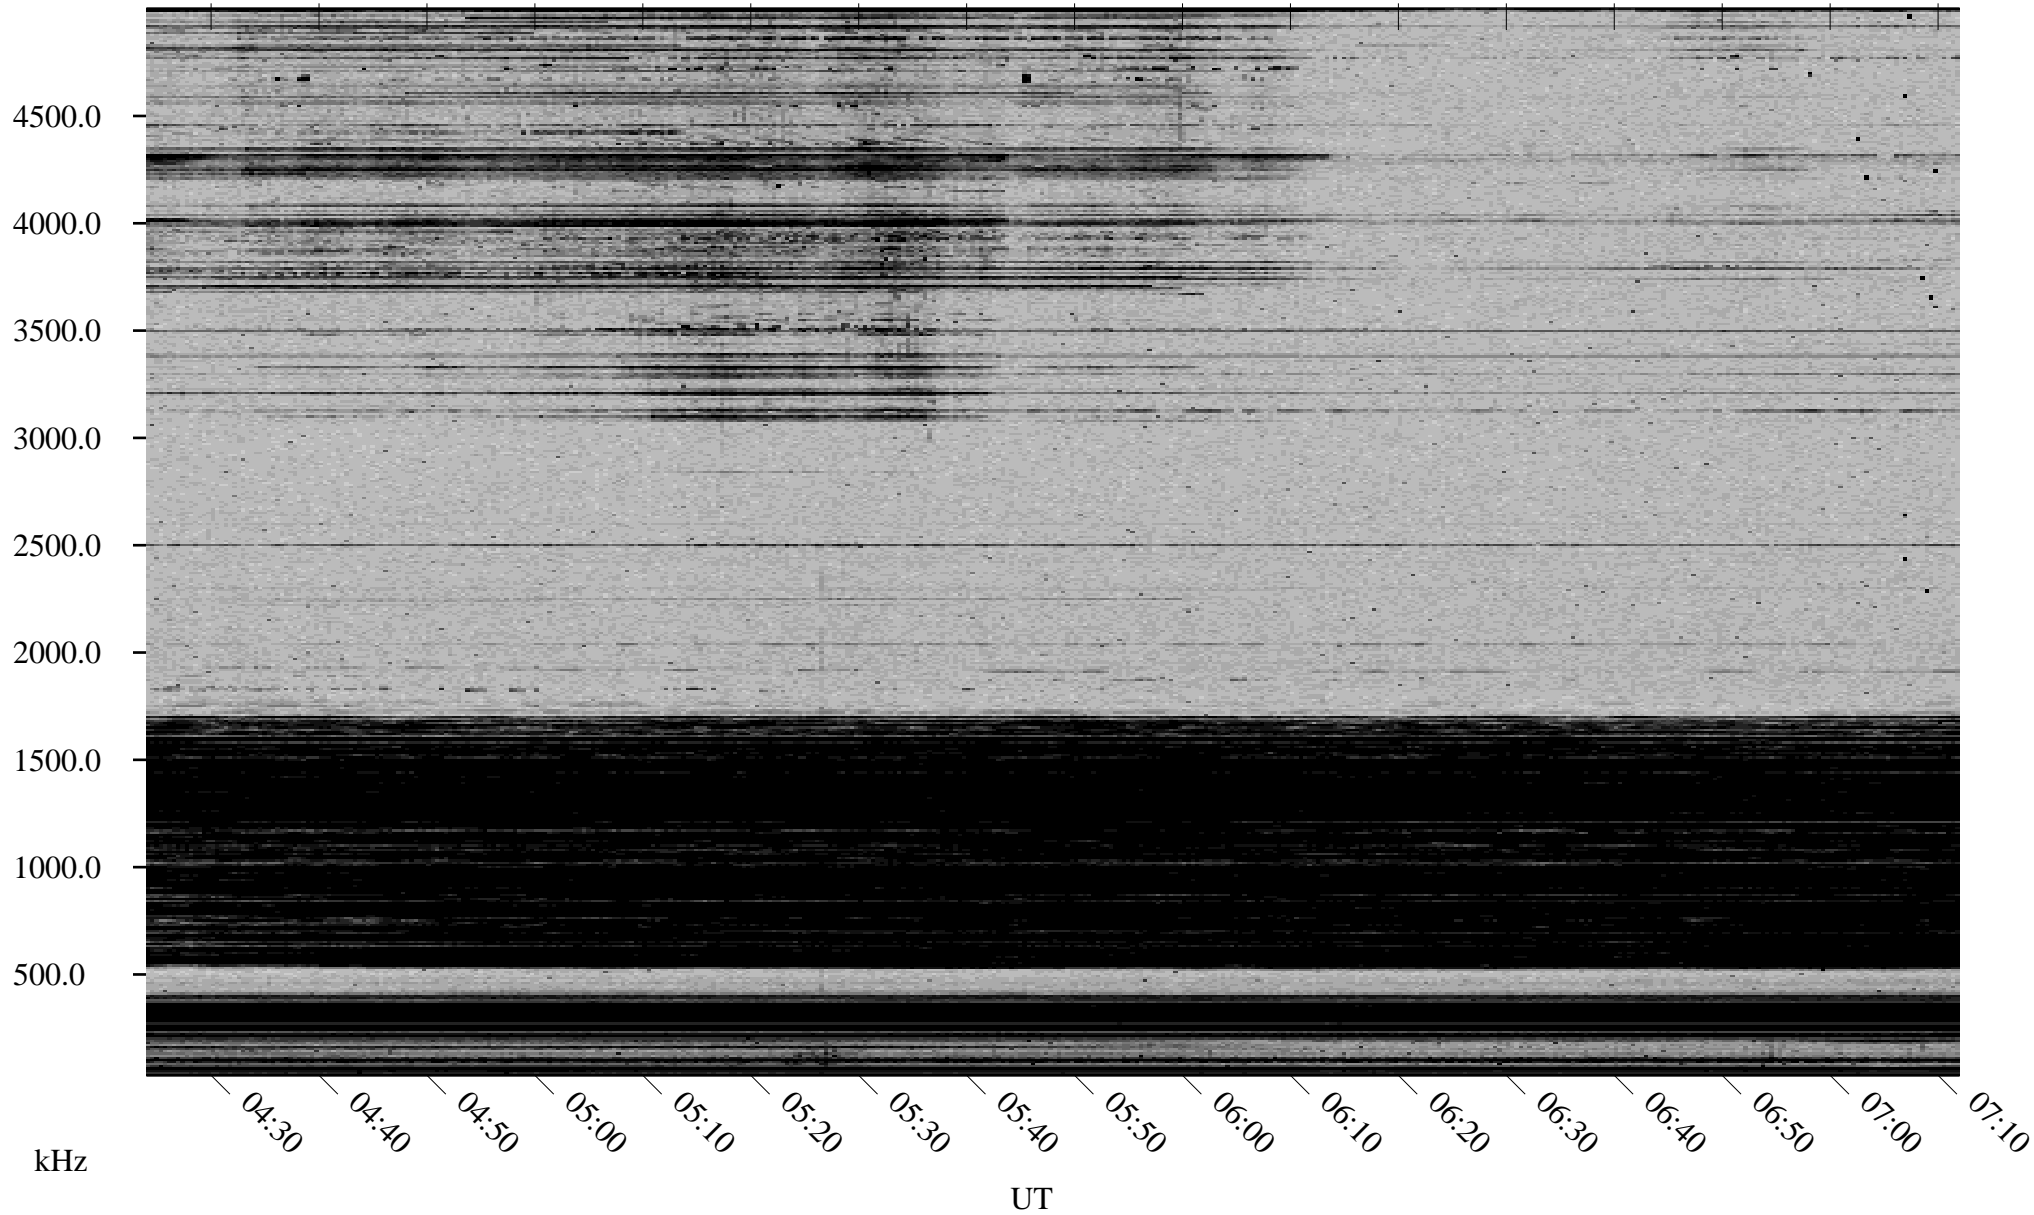

03/21/2002 Churchill, Manitoba

Linear Scale Black = 161 White = 15

ch02080l.r02m max_12

Page 1

03/21/2002 Churchill, Manitoba

Linear Scale Black = 161 White = 15

ch02080l.r02m max_12

Page 2

03/22/2002 Churchill, Manitoba

Linear Scale Black = 161 White = 15

ch020801.r02m max_12

Page 3

03/22/2002 Churchill, Manitoba

Linear Scale Black = 161 White = 15

ch02080l.r02m max_12

Page 4

03/22/2002 Churchill, Manitoba

Linear Scale Black = 161 White = 15

ch02080l.r02m max_12

Page 5

03/22/2002 Churchill, Manitoba

Linear Scale Black = 161 White = 15

ch02080l.r02m max_12

Page 6

03/22/2002 Churchill, Manitoba

Linear Scale Black = 161 White = 15

ch02080l.r02m max_12

Page 7

03/22/2002 Churchill, Manitoba

Linear Scale Black = 161 White = 15

ch020801.r02m max_12