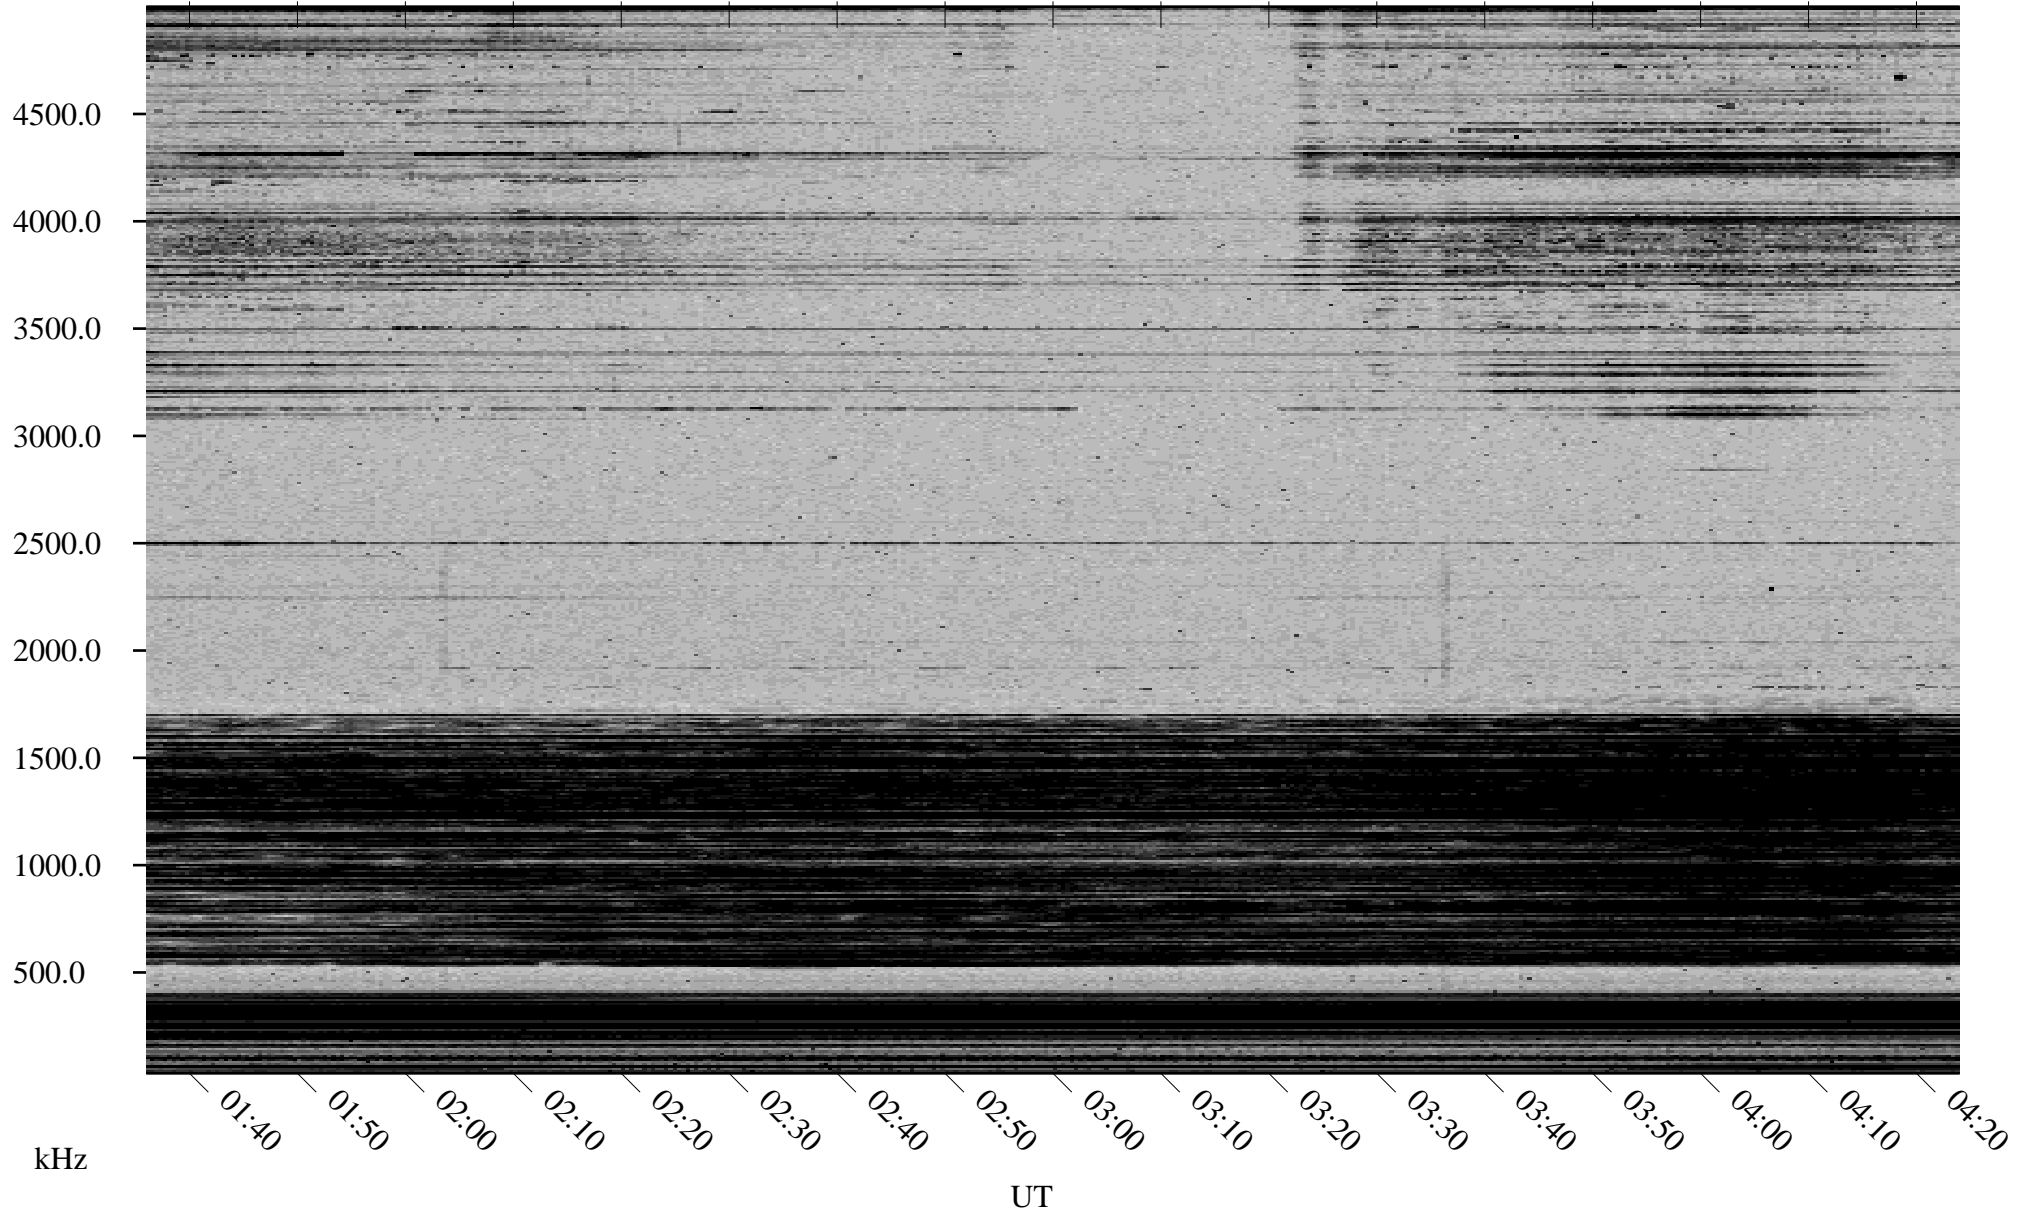

03/21/2002 Churchill, Manitoba

Linear Scale Black = 161 White = 15

ch02080l.r02m max_12

Page 1

03/21/2002 Churchill, Manitoba

Linear Scale Black = 161 White = 15

ch02080l.r02m max_12

Page 2

03/22/2002 Churchill, Manitoba

Linear Scale Black = 161 White = 15

ch020801.r02m max_12

Page 3

03/22/2002 Churchill, Manitoba

Linear Scale Black = 161 White = 15

ch02080l.r02m max_12

Page 4

03/22/2002 Churchill, Manitoba

Linear Scale Black = 161 White = 15

ch02080l.r02m max_12

Page 5

03/22/2002 Churchill, Manitoba

Linear Scale Black = 161 White = 15

ch02080l.r02m max_12

Page 6

03/22/2002 Churchill, Manitoba

Linear Scale Black = 161 White = 15

ch02080l.r02m max_12

Page 7

03/22/2002 Churchill, Manitoba

Linear Scale Black = 161 White = 15

ch020801.r02m max_12