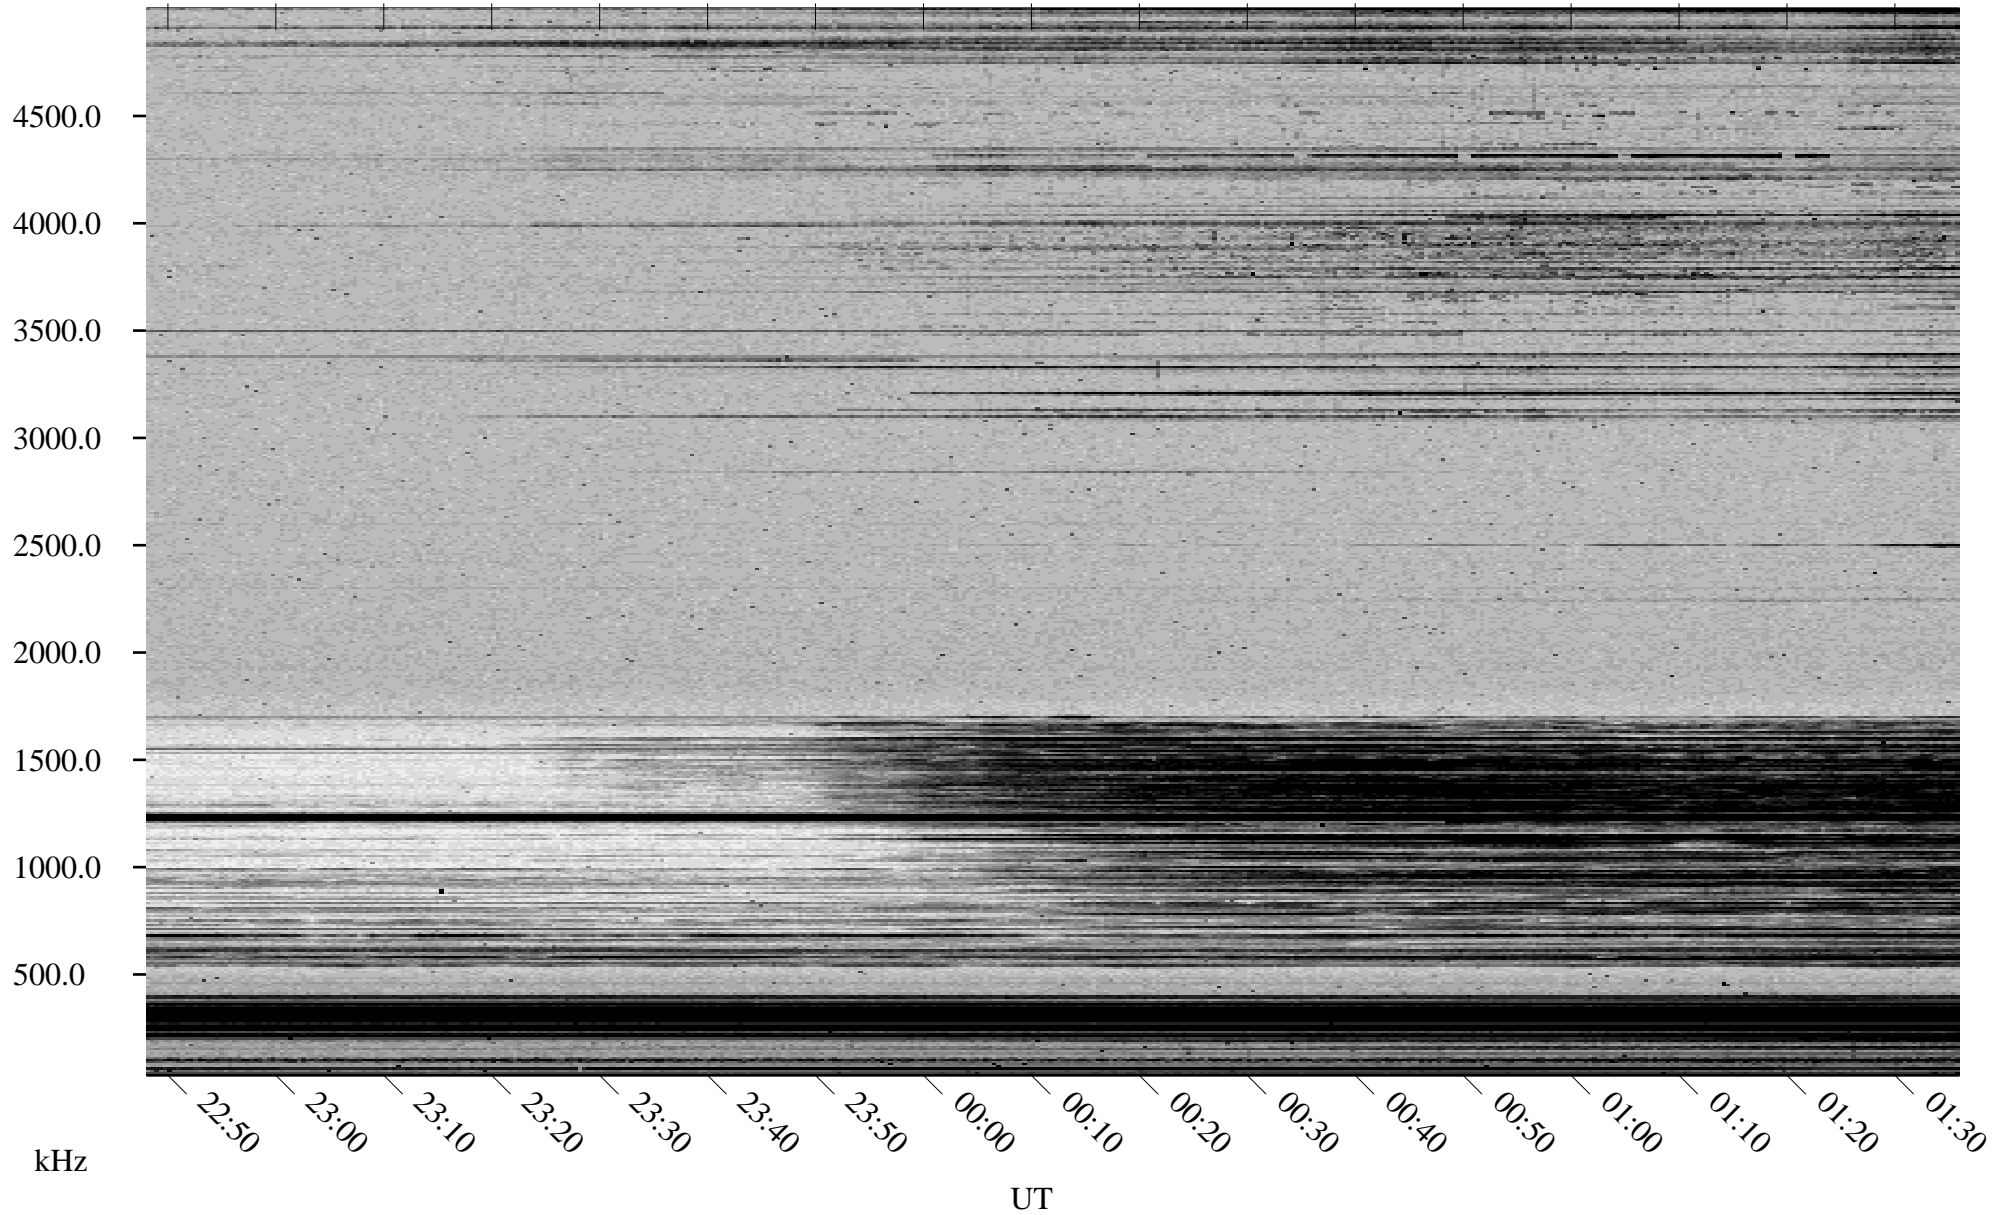

03/21/2002 Churchill, Manitoba

Linear Scale Black = 161 White = 15

ch02080l.r02m max_12

Page 1

03/21/2002 Churchill, Manitoba

Linear Scale Black = 161 White = 15

ch02080l.r02m max_12

Page 2

03/22/2002 Churchill, Manitoba

Linear Scale Black = 161 White = 15

ch020801.r02m max_12

Page 3

03/22/2002 Churchill, Manitoba

Linear Scale Black = 161 White = 15

ch02080l.r02m max_12

Page 4

03/22/2002 Churchill, Manitoba

Linear Scale Black = 161 White = 15

ch02080l.r02m max_12

Page 5

03/22/2002 Churchill, Manitoba

Linear Scale Black = 161 White = 15

ch02080l.r02m max_12

Page 6

03/22/2002 Churchill, Manitoba

Linear Scale Black = 161 White = 15

ch02080l.r02m max_12

Page 7

03/22/2002 Churchill, Manitoba

Linear Scale Black = 161 White = 15

ch020801.r02m max_12