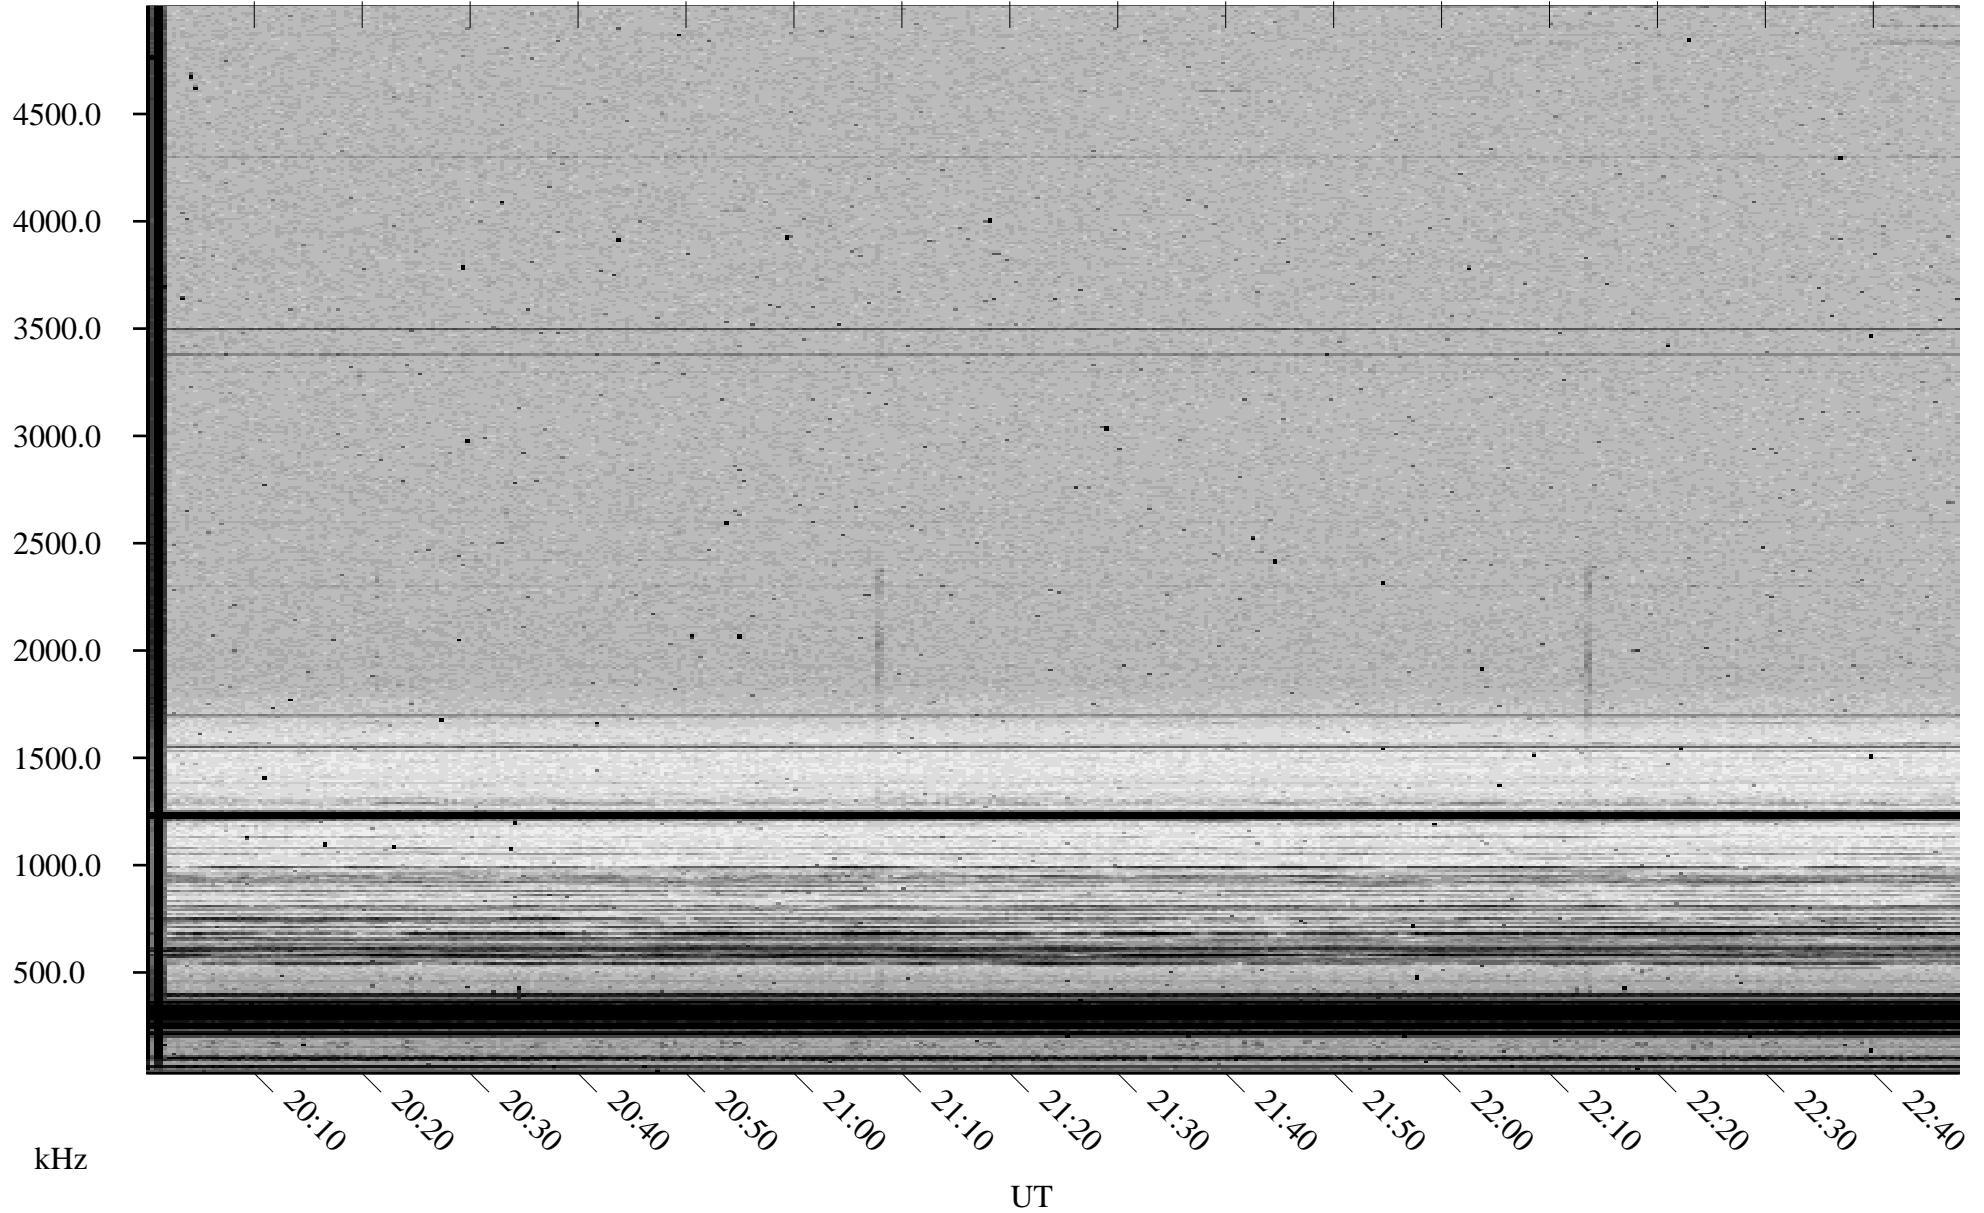

03/21/2002 Churchill, Manitoba

Linear Scale Black = 161 White = 15

ch02080l.r02m max_12

Page 1

03/21/2002 Churchill, Manitoba

Linear Scale Black = 161 White = 15

ch02080l.r02m max_12

Page 2

03/22/2002 Churchill, Manitoba

Linear Scale Black = 161 White = 15

ch020801.r02m max_12

Page 3

03/22/2002 Churchill, Manitoba

Linear Scale Black = 161 White = 15

ch02080l.r02m max_12

Page 4

03/22/2002 Churchill, Manitoba

Linear Scale Black = 161 White = 15

ch02080l.r02m max_12

Page 5

03/22/2002 Churchill, Manitoba

Linear Scale Black = 161 White = 15

ch02080l.r02m max_12

Page 6

03/22/2002 Churchill, Manitoba

Linear Scale Black = 161 White = 15

ch02080l.r02m max_12

Page 7

03/22/2002 Churchill, Manitoba

Linear Scale Black = 161 White = 15

ch020801.r02m max_12