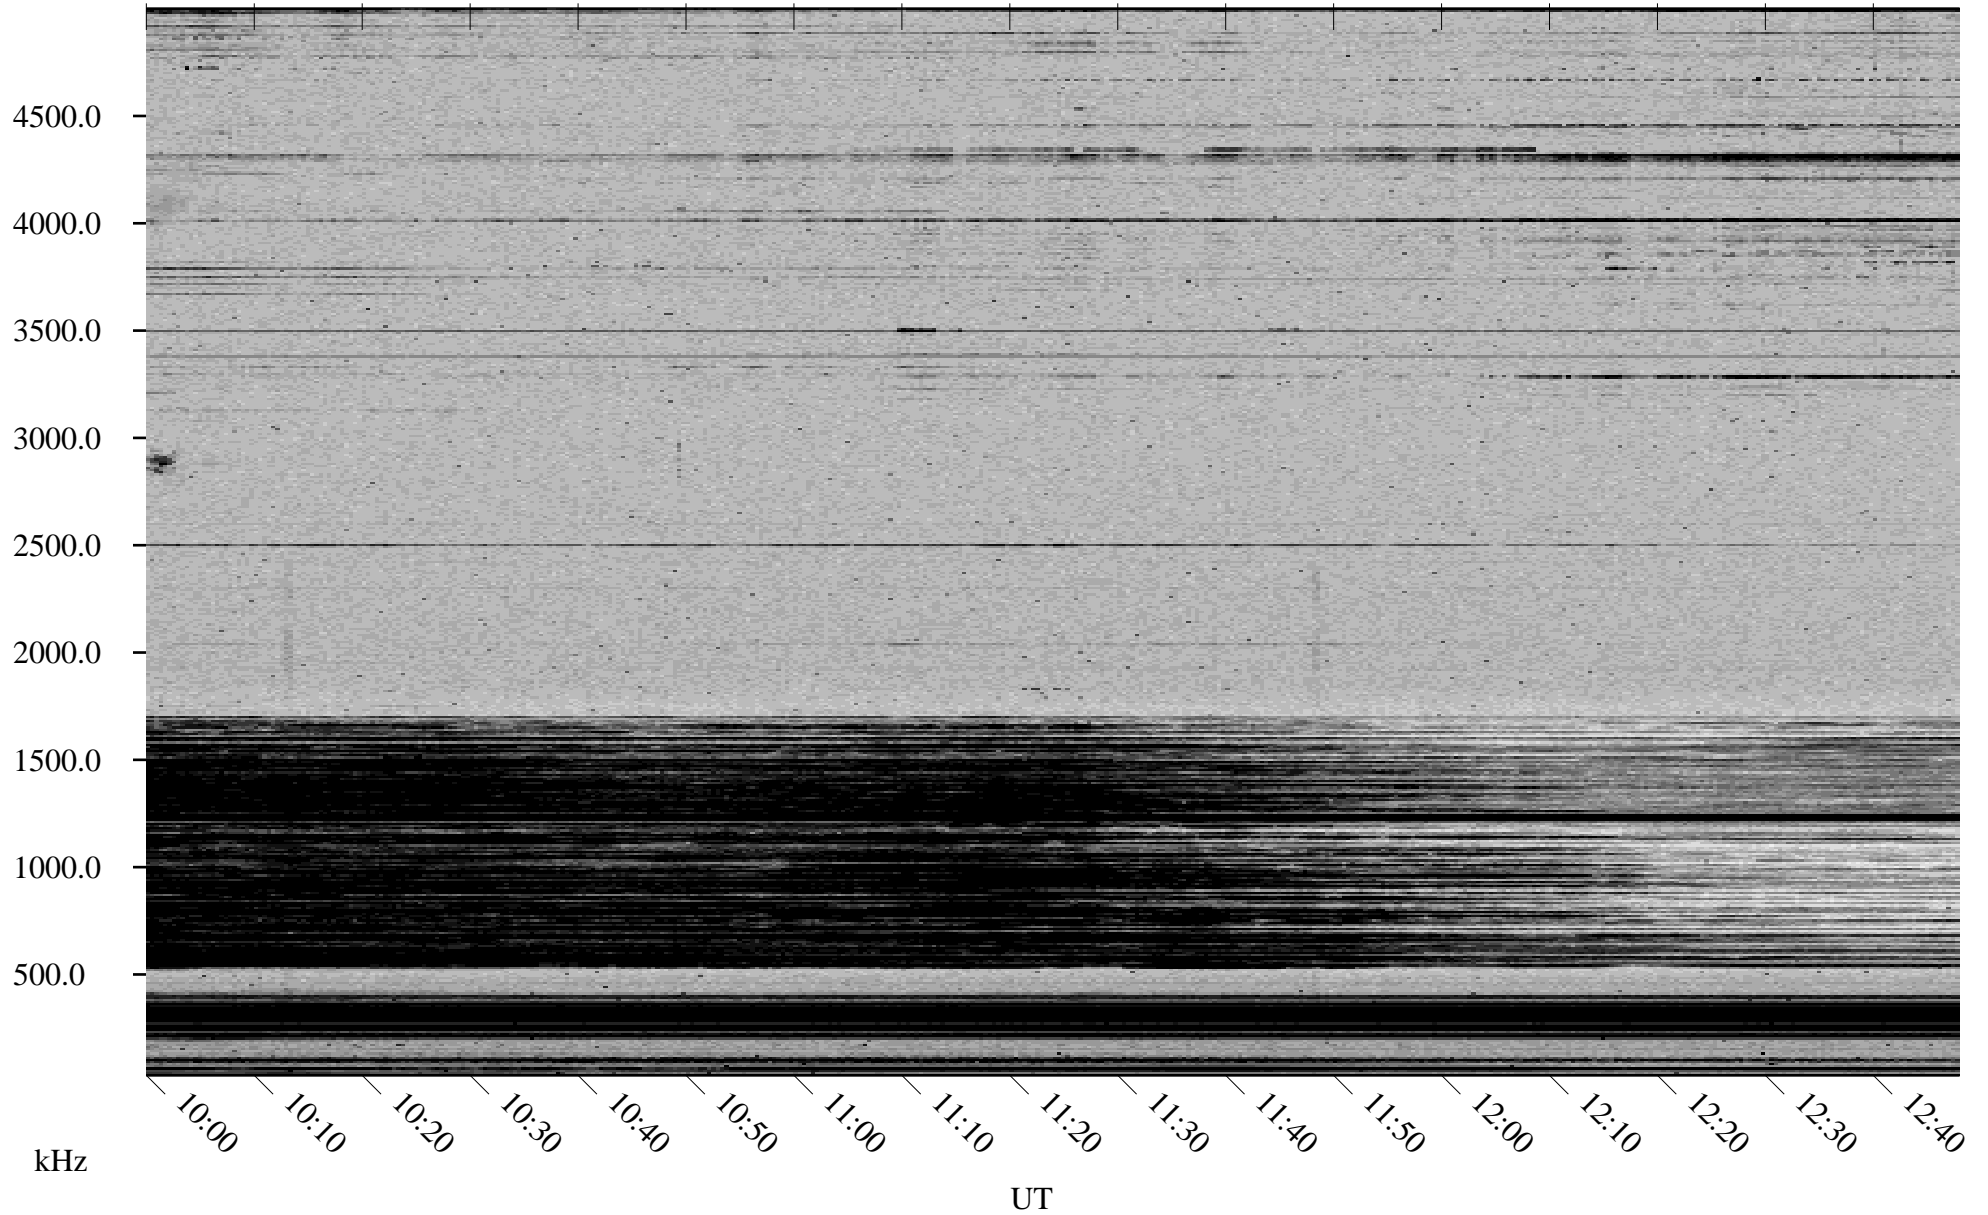

03/21/2002 Churchill, Manitoba

Linear Scale Black = 161 White = 15

ch02080l.r02m max_12

Page 1

03/21/2002 Churchill, Manitoba

Linear Scale Black = 161 White = 15

ch02080l.r02m max_12

Page 2

03/22/2002 Churchill, Manitoba

Linear Scale Black = 161 White = 15

ch020801.r02m max_12

Page 3

03/22/2002 Churchill, Manitoba

Linear Scale Black = 161 White = 15

ch02080l.r02m max_12

Page 4

03/22/2002 Churchill, Manitoba

Linear Scale Black = 161 White = 15

ch02080l.r02m max_12

Page 5

03/22/2002 Churchill, Manitoba

Linear Scale Black = 161 White = 15

ch02080l.r02m max_12

Page 6

03/22/2002 Churchill, Manitoba

Linear Scale Black = 161 White = 15

ch02080l.r02m max_12

Page 7

03/22/2002 Churchill, Manitoba

Linear Scale Black = 161 White = 15

ch020801.r02m max_12