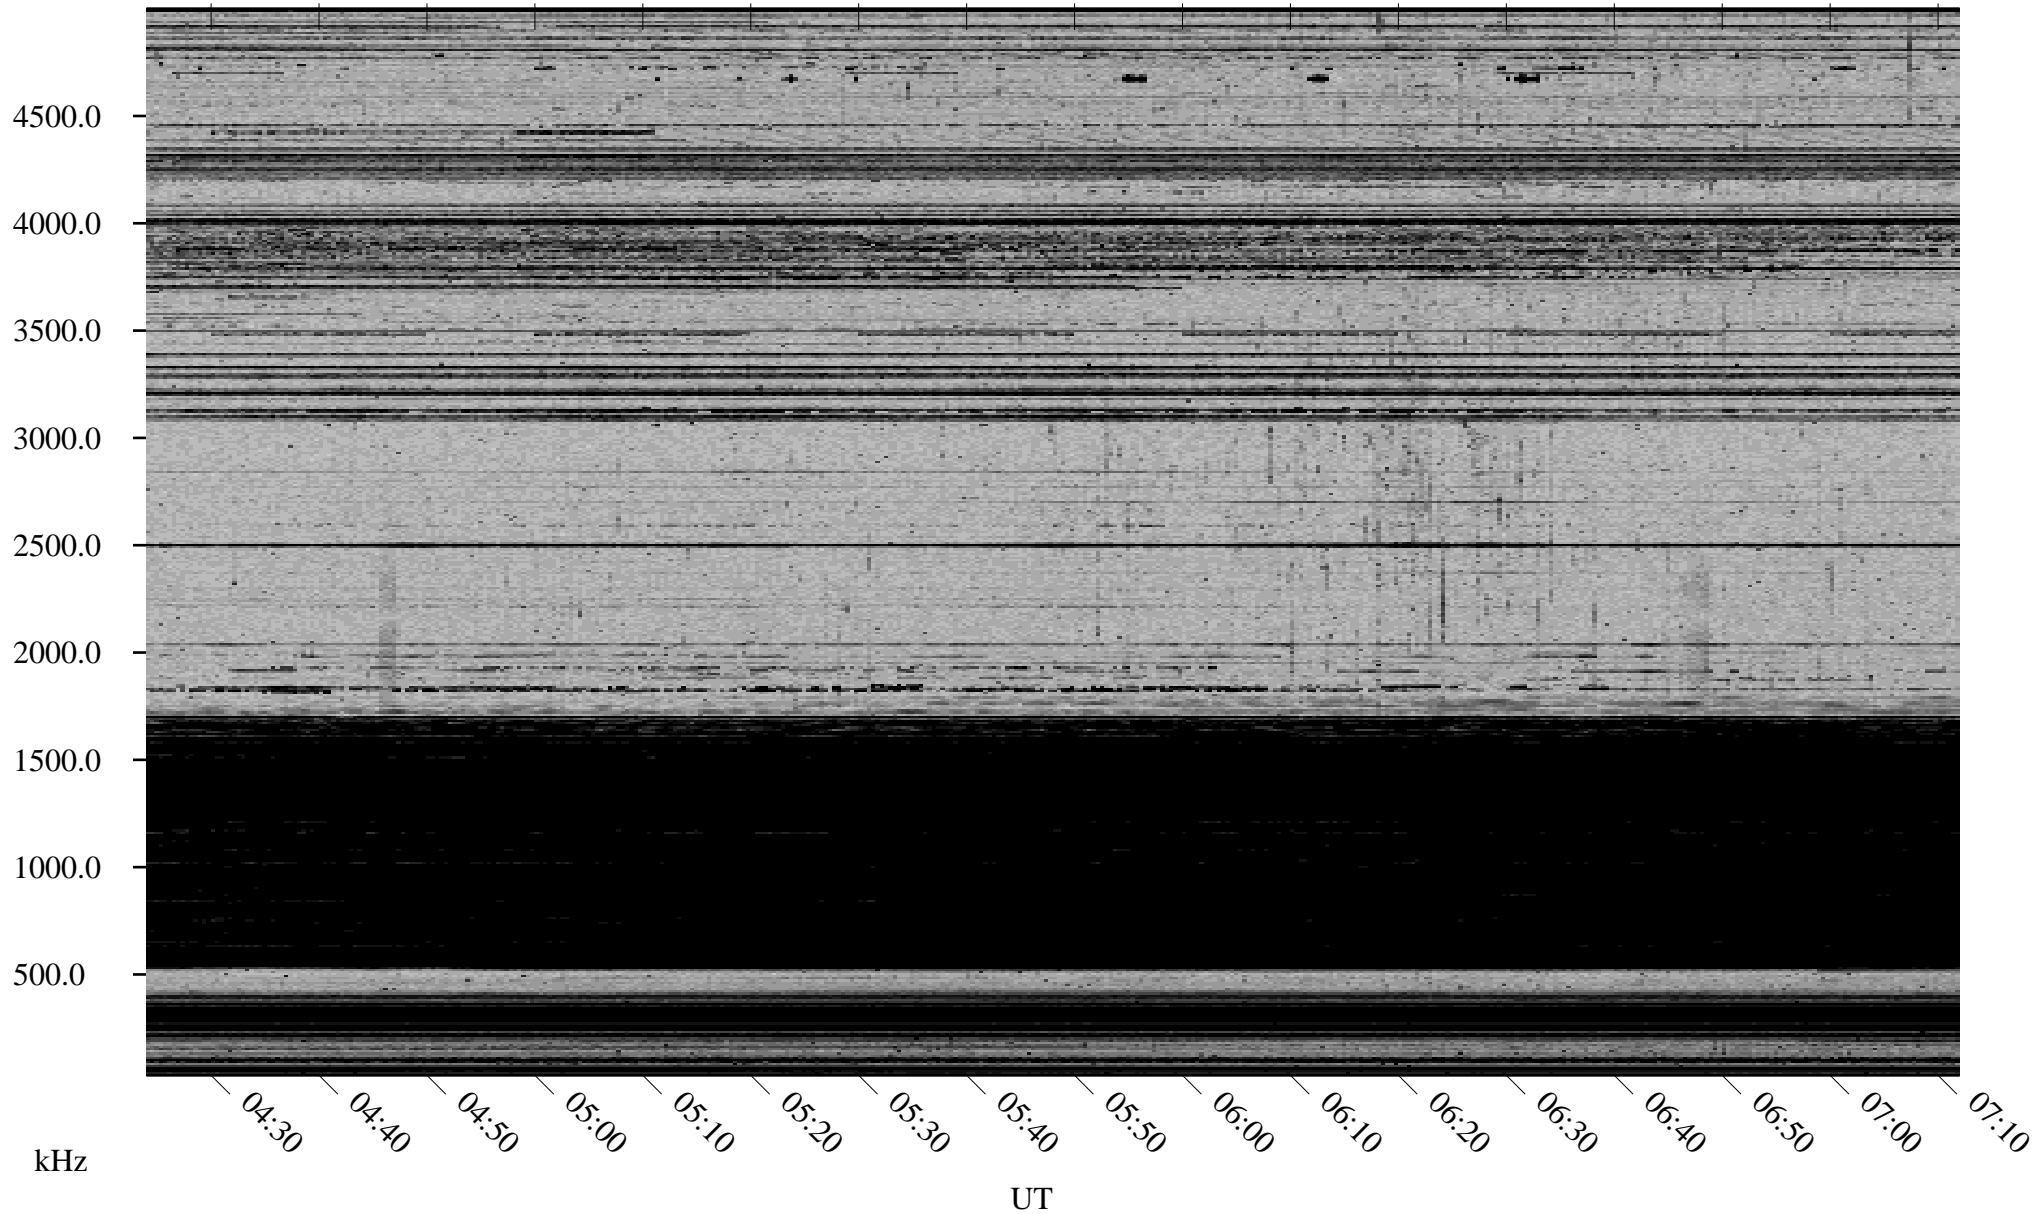

03/22/2002 Churchill, Manitoba

Linear Scale Black = 161 White = 15

ch020811.r00m max_12

Page 1

03/22/2002 Churchill, Manitoba

Linear Scale Black = 161 White = 15

ch020811.r00m max_12

Page 2

03/23/2002 Churchill, Manitoba

Linear Scale Black = 161 White = 15

ch020811.r00m max_12

Page 3

03/23/2002 Churchill, Manitoba

Linear Scale Black = 161 White = 15

ch020811.r00m max_12

Page 4

03/23/2002 Churchill, Manitoba

Linear Scale Black = 161 White = 15

ch020811.r00m max_12

Page 5

03/23/2002 Churchill, Manitoba

Linear Scale Black = 161 White = 15

ch020811.r00m max_12

Page 6

03/23/2002 Churchill, Manitoba

Linear Scale Black = 161 White = 15

ch020811.r00m max_12

Page 7

03/23/2002 Churchill, Manitoba

Linear Scale Black = 161 White = 15

ch020811.r00m max_12