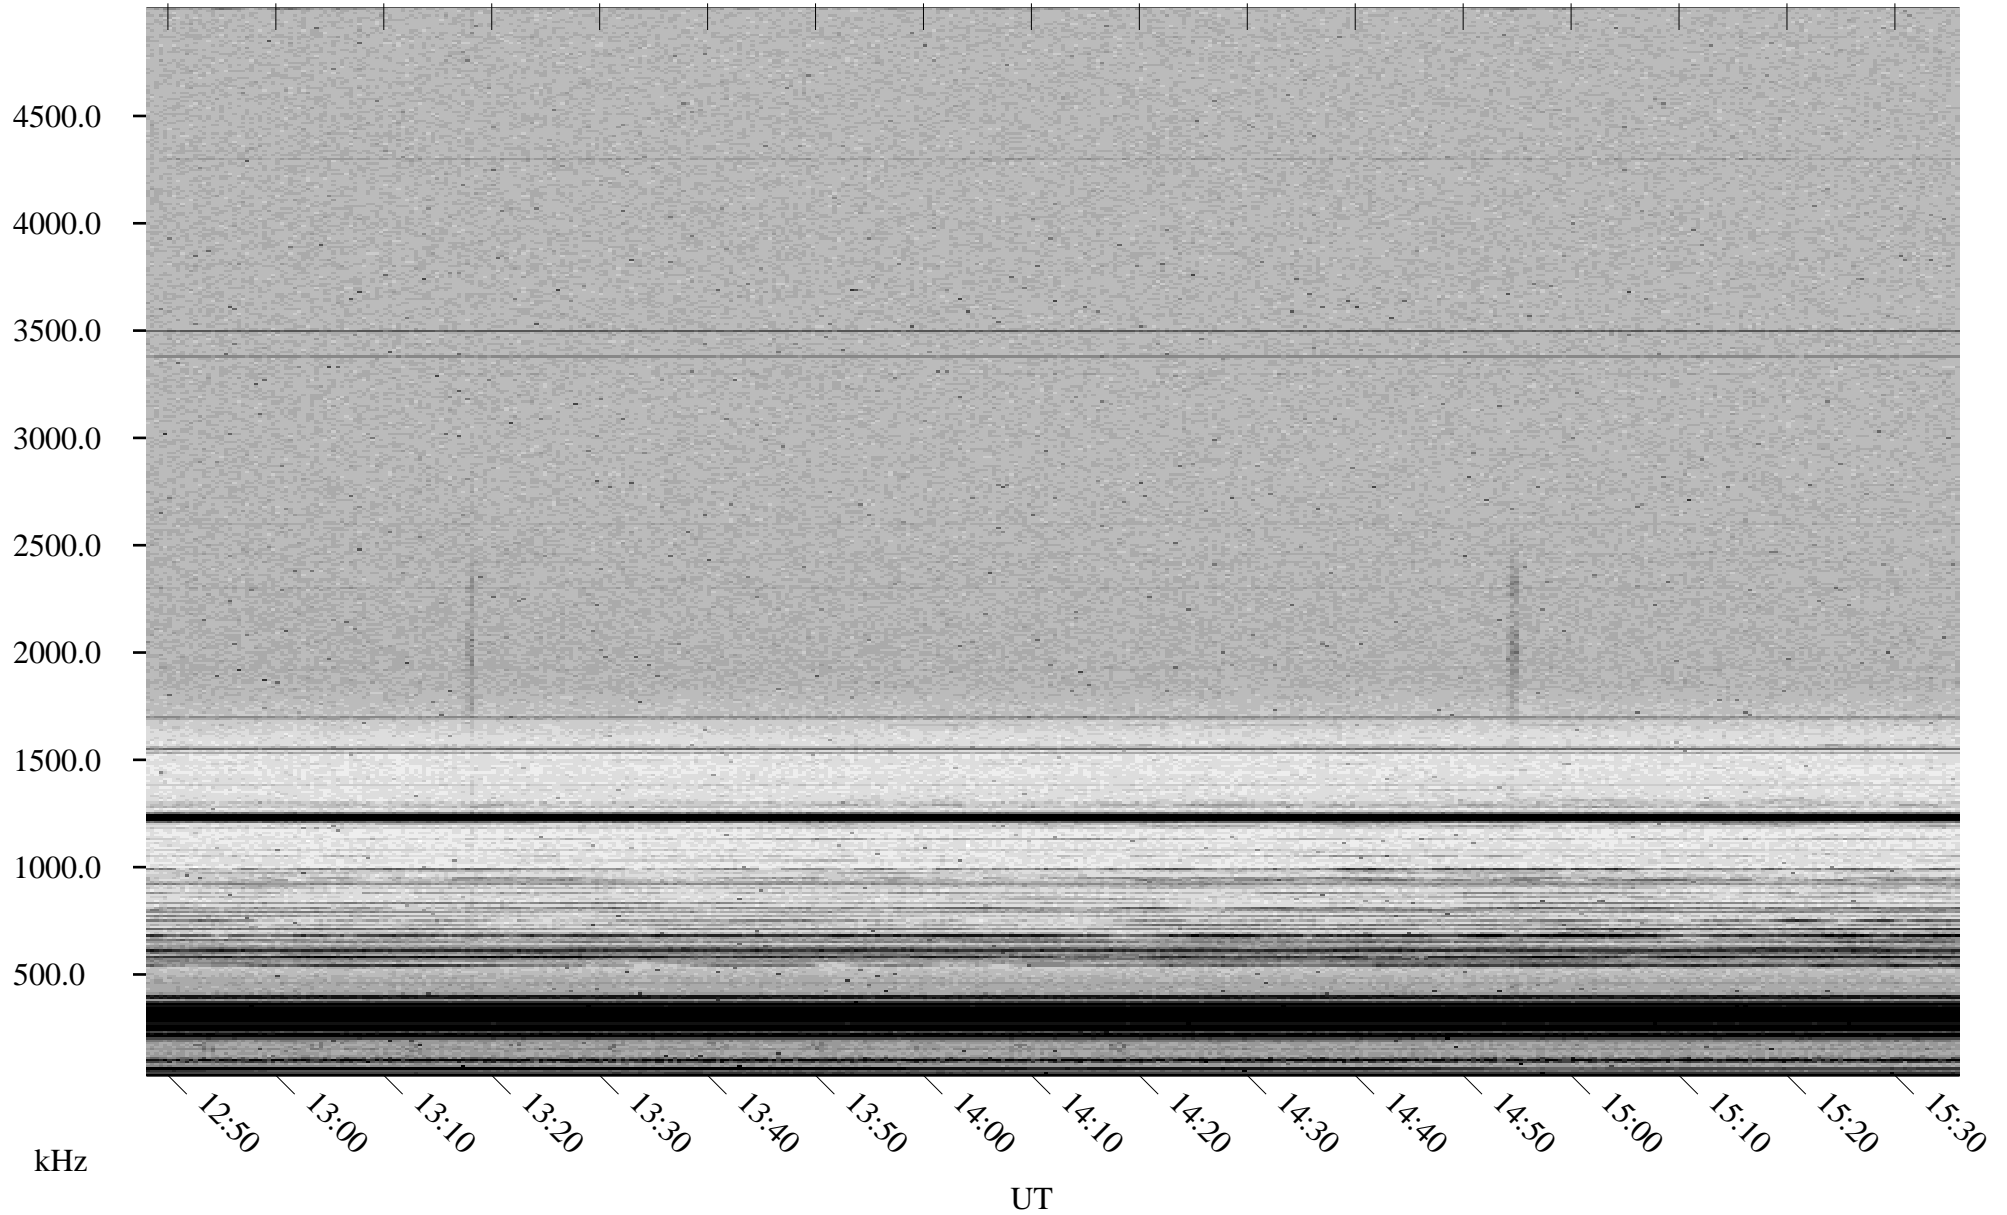

03/23/2002 Churchill, Manitoba

Linear Scale Black = 161 White = 15

ch020811.r00m max_12

Page 5

03/23/2002 Churchill, Manitoba

Linear Scale Black = 161 White = 15

ch020811.r00m max_12

Page 6

03/23/2002 Churchill, Manitoba

Linear Scale Black = 161 White = 15

ch020811.r00m max_12

Page 7

03/23/2002 Churchill, Manitoba

Linear Scale Black = 161 White = 15

ch020811.r00m max_12