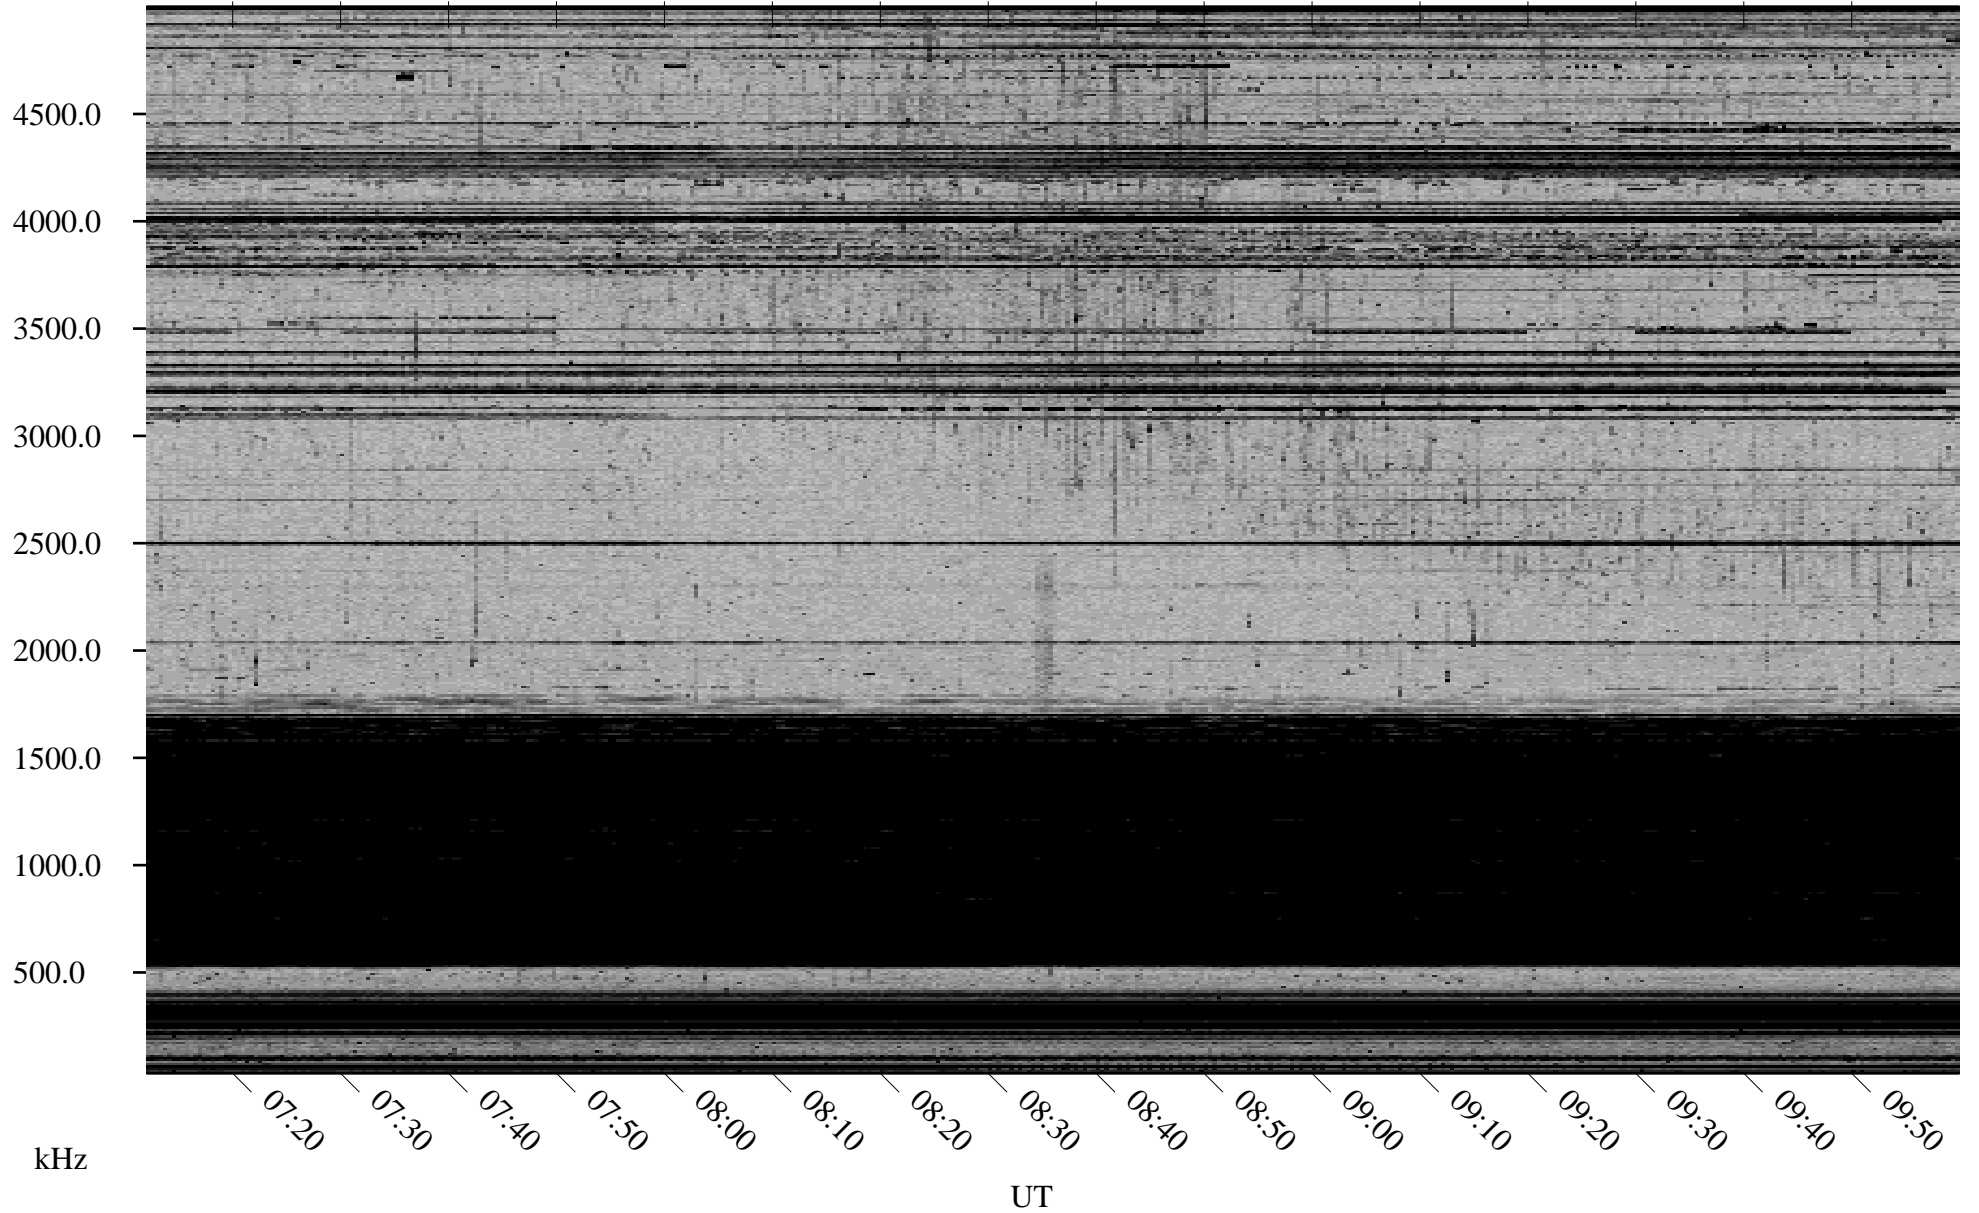

03/22/2002 Churchill, Manitoba

Linear Scale Black = 161 White = 15

ch020811.r00m max_12

Page 1

03/22/2002 Churchill, Manitoba

Linear Scale Black = 161 White = 15

ch020811.r00m max_12

Page 2

03/23/2002 Churchill, Manitoba

Linear Scale Black = 161 White = 15

ch020811.r00m max_12

Page 3

03/23/2002 Churchill, Manitoba

Linear Scale Black = 161 White = 15

ch020811.r00m max_12

Page 4

03/23/2002 Churchill, Manitoba

Linear Scale Black = 161 White = 15

ch020811.r00m max_12

Page 5

03/23/2002 Churchill, Manitoba

Linear Scale Black = 161 White = 15

ch020811.r00m max_12

Page 6

03/23/2002 Churchill, Manitoba

Linear Scale Black = 161 White = 15

ch020811.r00m max_12

Page 7

03/23/2002 Churchill, Manitoba

Linear Scale Black = 161 White = 15

ch020811.r00m max_12