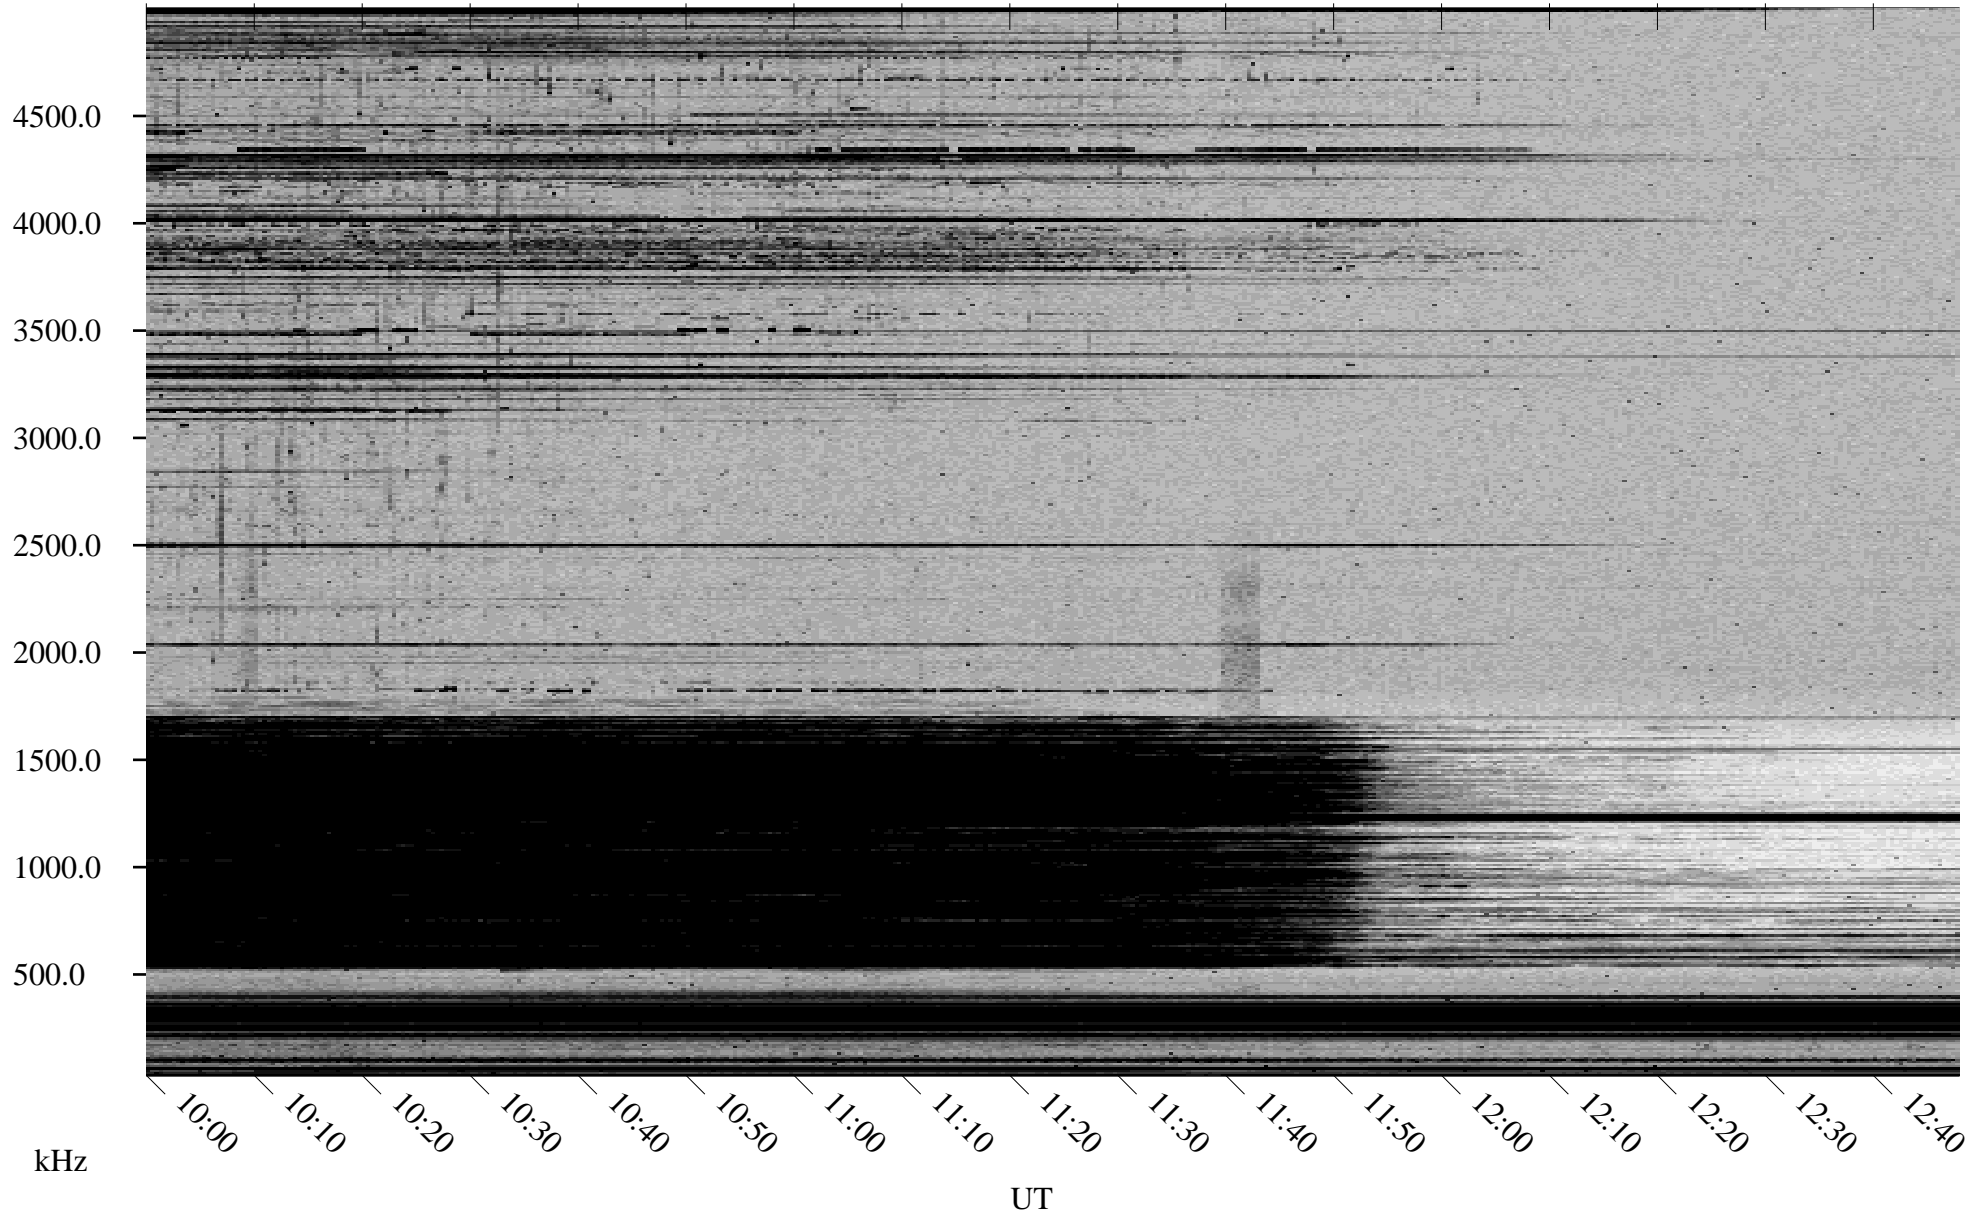

03/22/2002 Churchill, Manitoba

Linear Scale Black = 161 White = 15

ch020811.r00m max_12

Page 1

03/22/2002 Churchill, Manitoba

Linear Scale Black = 161 White = 15

ch020811.r00m max_12

Page 2

03/23/2002 Churchill, Manitoba

Linear Scale Black = 161 White = 15

ch020811.r00m max_12

Page 3

03/23/2002 Churchill, Manitoba

Linear Scale Black = 161 White = 15

ch020811.r00m max_12

Page 4

03/23/2002 Churchill, Manitoba

Linear Scale Black = 161 White = 15

ch020811.r00m max_12

Page 5

03/23/2002 Churchill, Manitoba

Linear Scale Black = 161 White = 15

ch020811.r00m max_12

Page 6

03/23/2002 Churchill, Manitoba

Linear Scale Black = 161 White = 15

ch020811.r00m max_12

Page 7

03/23/2002 Churchill, Manitoba

Linear Scale Black = 161 White = 15

ch020811.r00m max_12