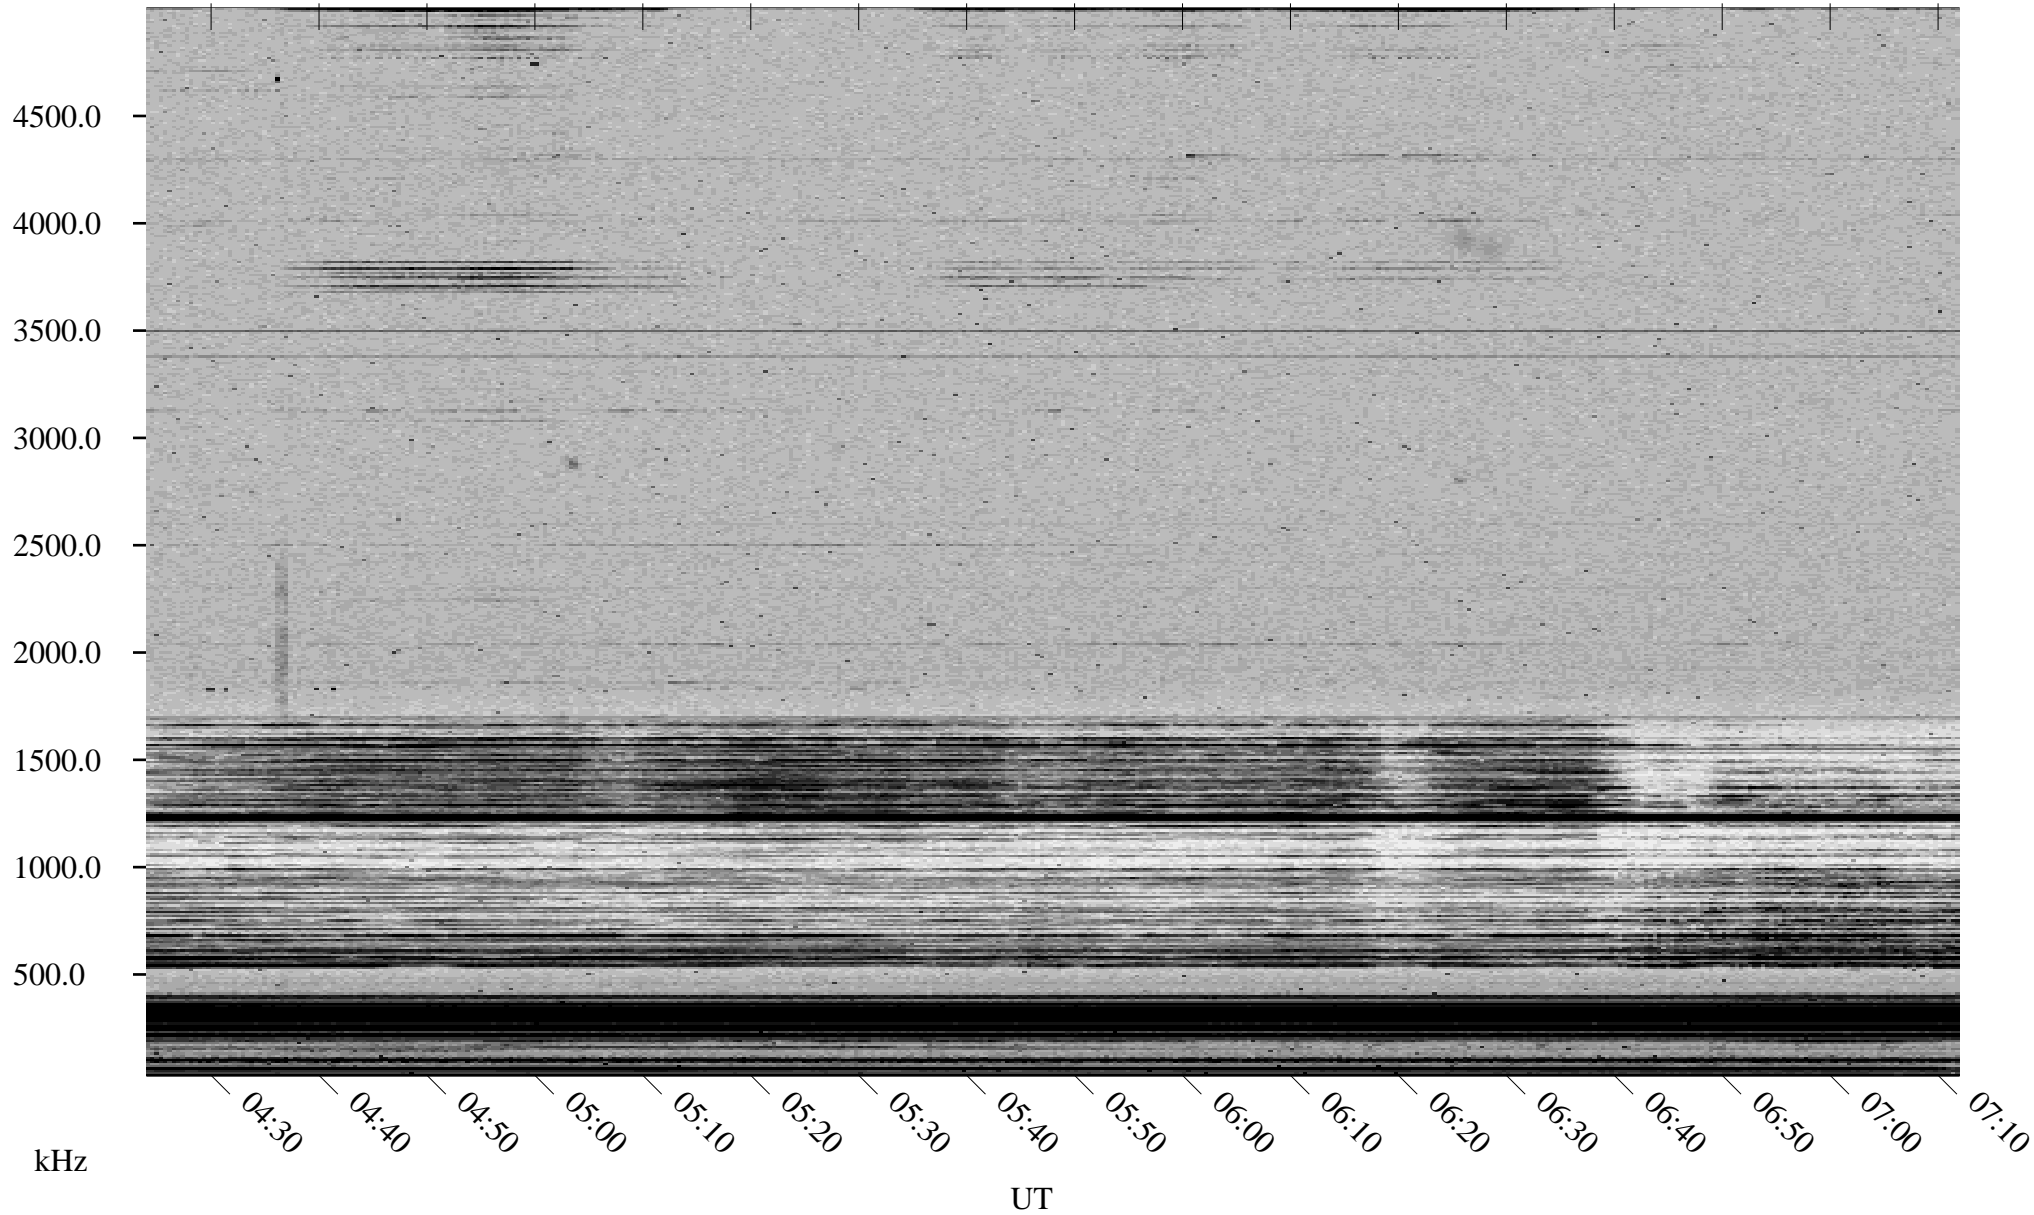

03/23/2002 Churchill, Manitoba

Linear Scale Black = 161 White = 15

ch02082l.r00m max_12

Page 1

03/23/2002 Churchill, Manitoba

Linear Scale Black = 161 White = 15

ch02082l.r00m max_12

Page 2

03/24/2002 Churchill, Manitoba

Linear Scale Black = 161 White = 15

ch02082l.r00m max_12

Page 3

03/24/2002 Churchill, Manitoba

Linear Scale Black = 161 White = 15

ch02082l.r00m max_12

Page 4

03/24/2002 Churchill, Manitoba

Linear Scale Black = 161 White = 15

ch02082l.r00m max_12

Page 5

03/24/2002 Churchill, Manitoba

Linear Scale Black = 161 White = 15

ch02082l.r00m max_12

Page 6

03/24/2002 Churchill, Manitoba

Linear Scale Black = 161 White = 15

ch02082l.r00m max_12

Page 7

03/24/2002 Churchill, Manitoba

Linear Scale Black = 161 White = 15

ch02082l.r00m max_12

Page 8