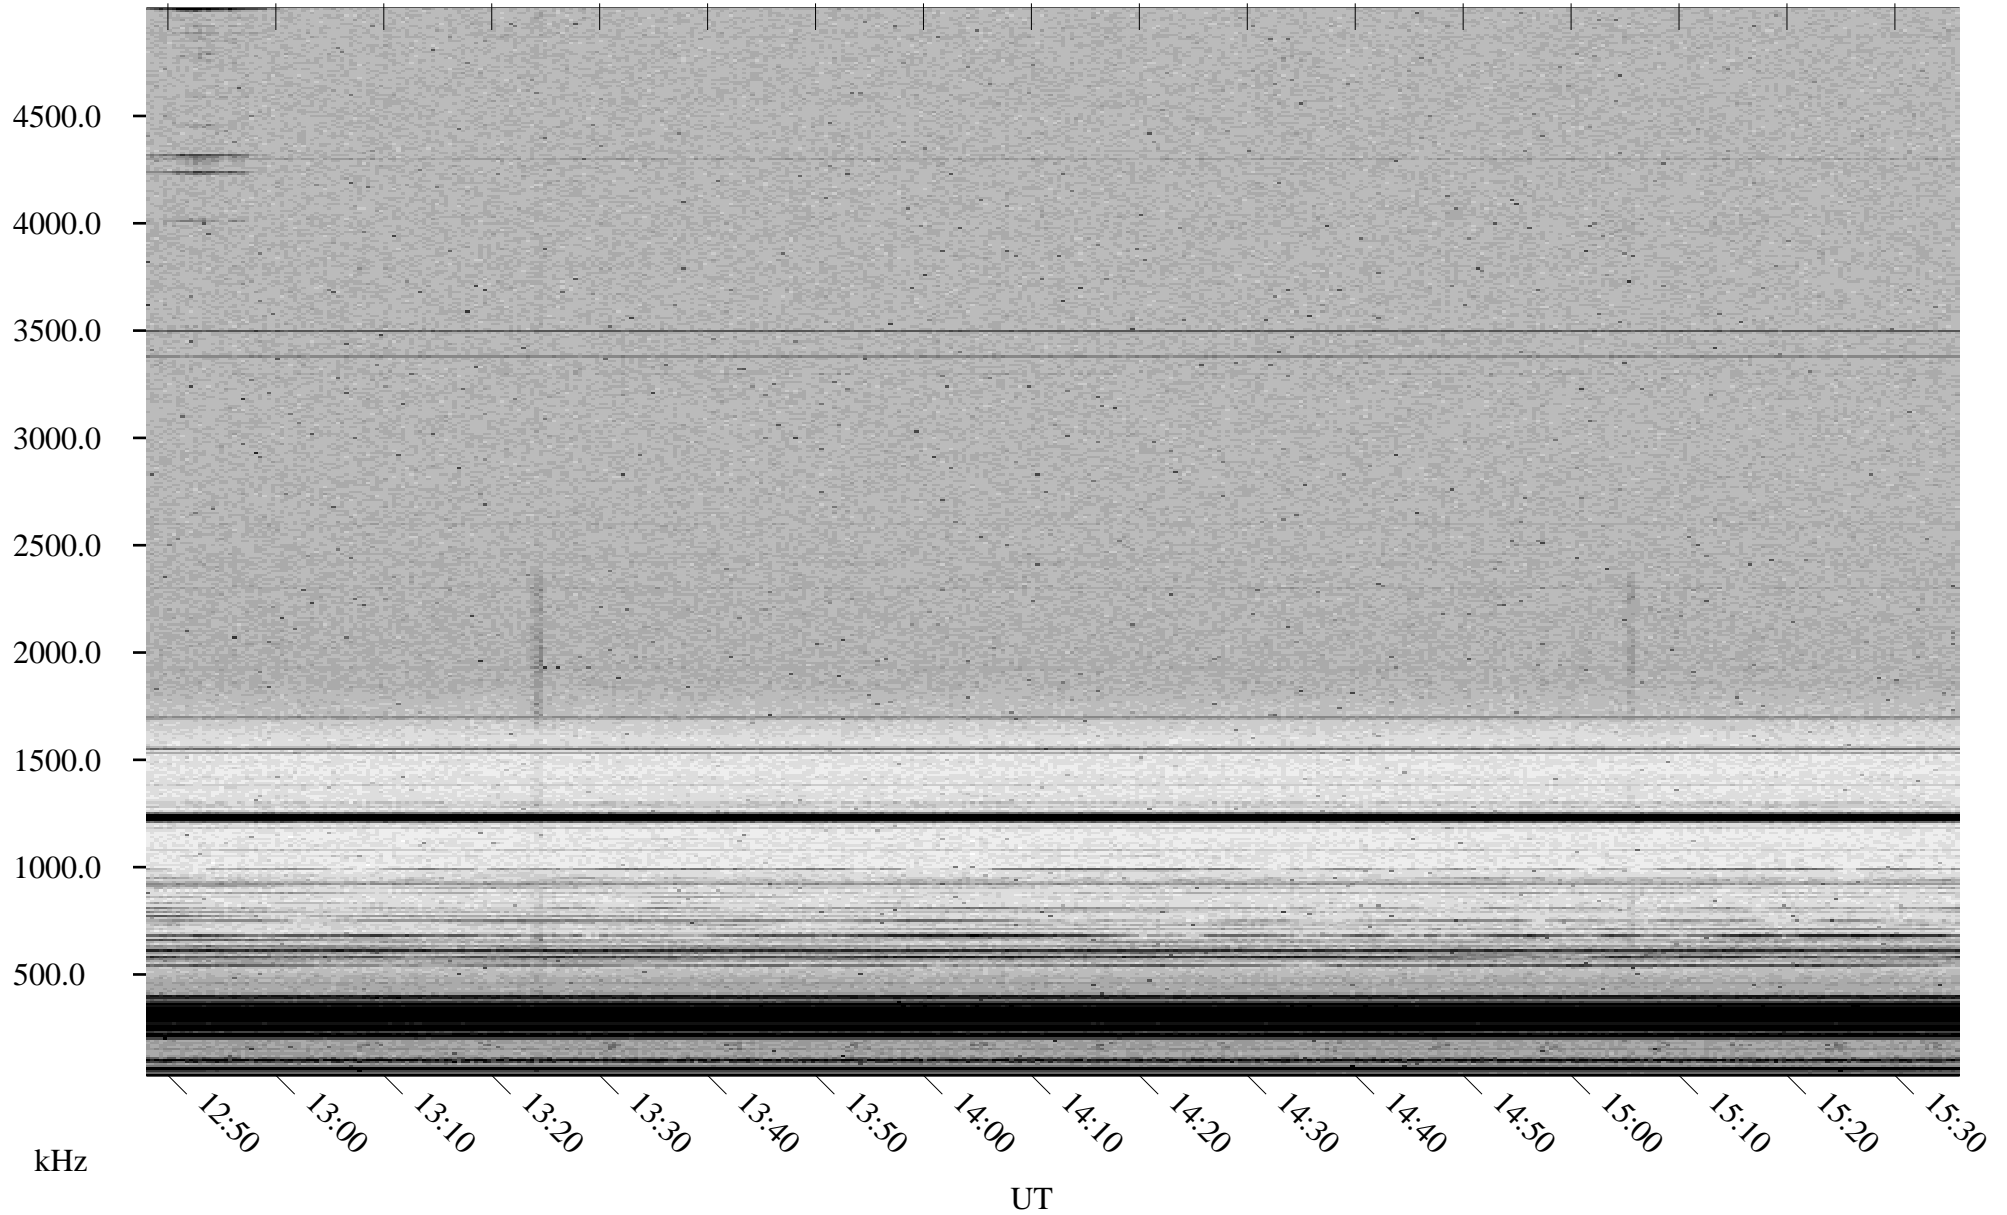

03/23/2002 Churchill, Manitoba

Linear Scale Black = 161 White = 15

ch02082l.r00m max_12

Page 1

03/23/2002 Churchill, Manitoba

Linear Scale Black = 161 White = 15

ch02082l.r00m max_12

Page 2

03/24/2002 Churchill, Manitoba

Linear Scale Black = 161 White = 15

ch02082l.r00m max_12

Page 3

03/24/2002 Churchill, Manitoba

Linear Scale Black = 161 White = 15

ch02082l.r00m max_12

Page 4

03/24/2002 Churchill, Manitoba

Linear Scale Black = 161 White = 15

ch02082l.r00m max_12

Page 5

03/24/2002 Churchill, Manitoba

Linear Scale Black = 161 White = 15

ch02082l.r00m max_12

Page 6

03/24/2002 Churchill, Manitoba

Linear Scale Black = 161 White = 15

ch02082l.r00m max_12

Page 7

03/24/2002 Churchill, Manitoba

Linear Scale Black = 161 White = 15

ch02082l.r00m max_12

Page 8