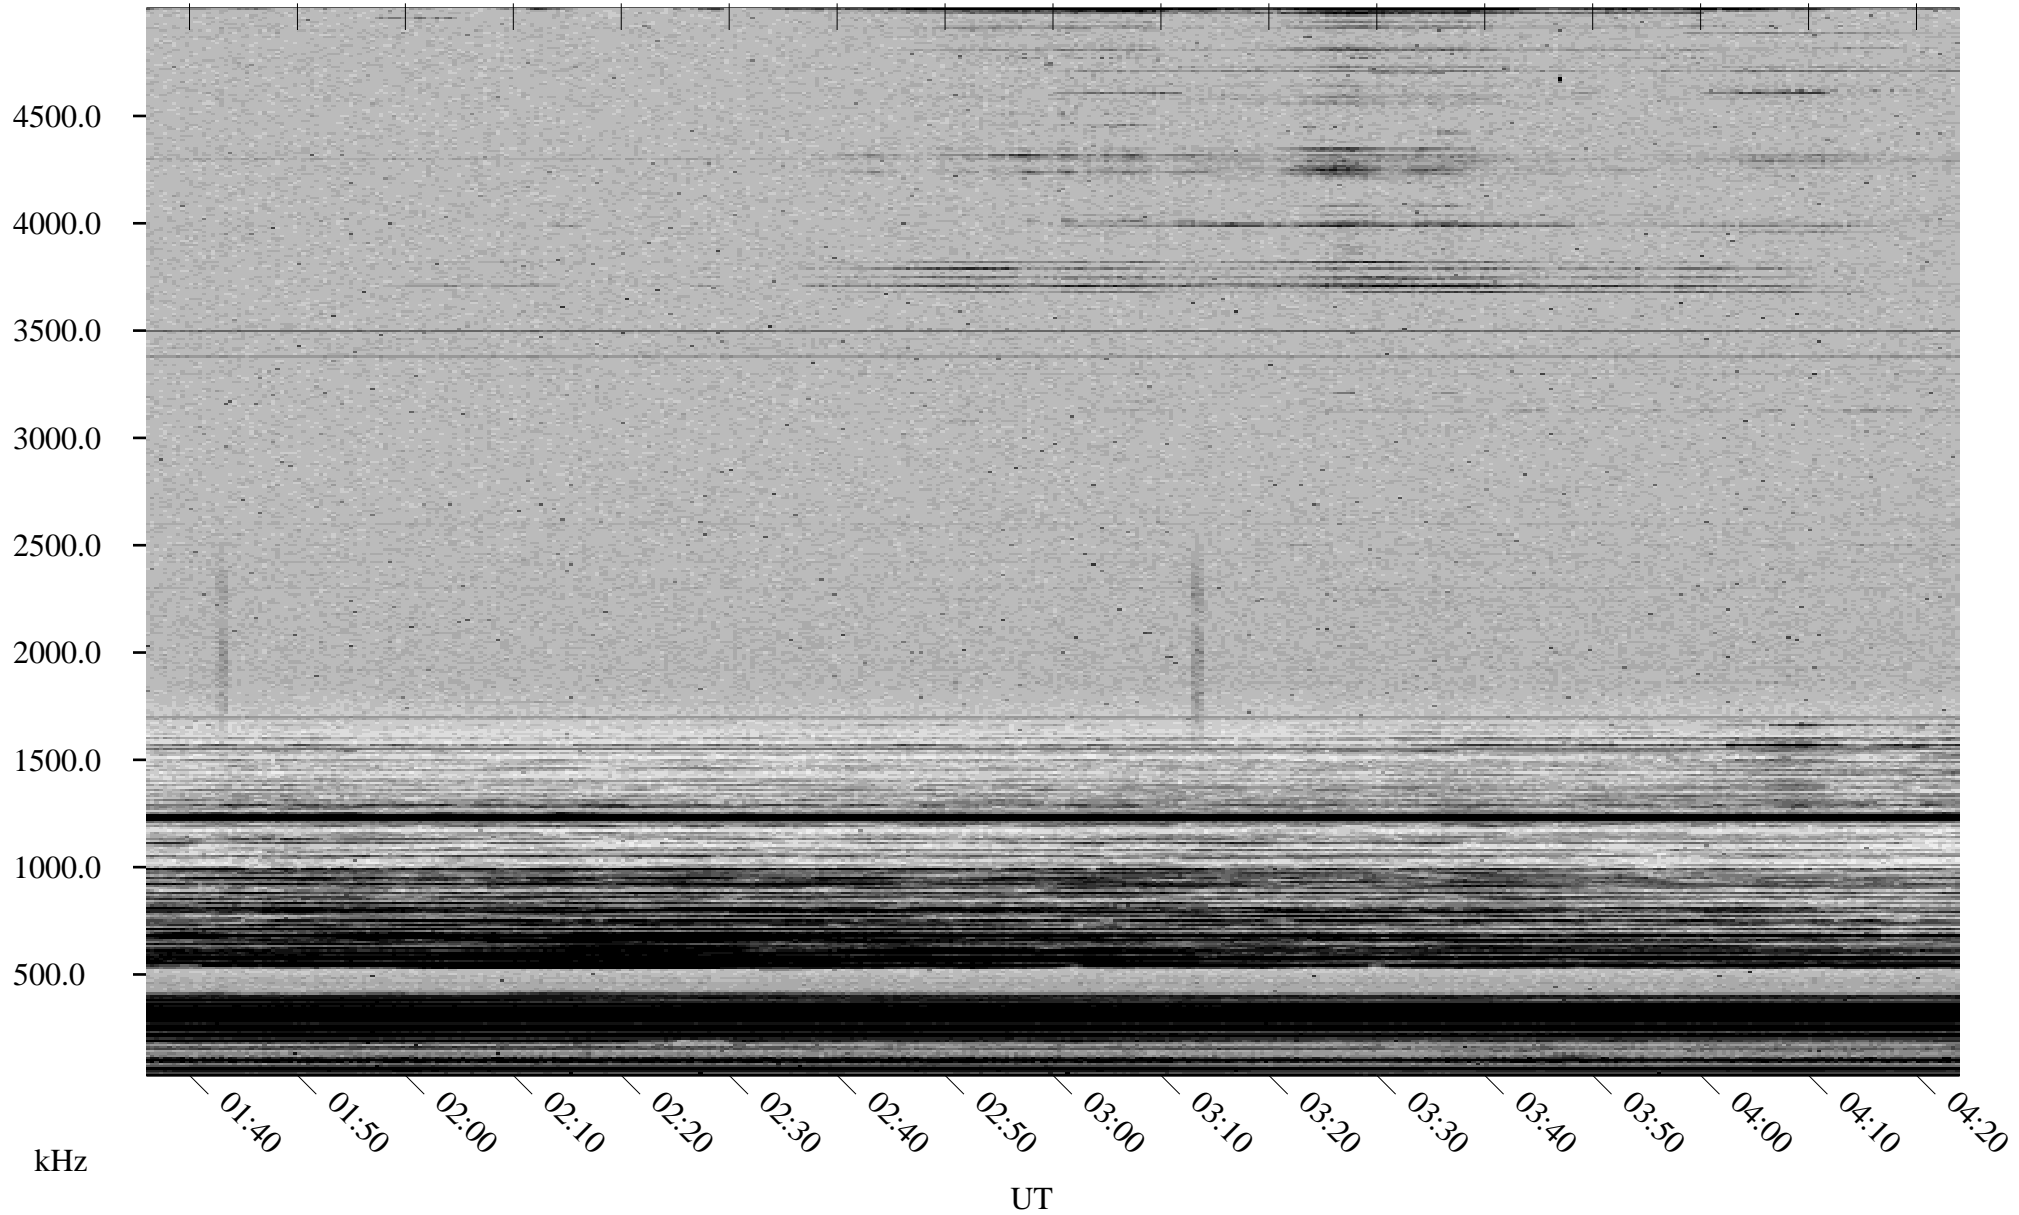

03/23/2002 Churchill, Manitoba

Linear Scale Black = 161 White = 15

ch02082l.r00m max_12

Page 1

03/23/2002 Churchill, Manitoba

Linear Scale Black = 161 White = 15

ch02082l.r00m max_12

Page 2

03/24/2002 Churchill, Manitoba

Linear Scale Black = 161 White = 15

ch02082l.r00m max_12

Page 3

03/24/2002 Churchill, Manitoba

Linear Scale Black = 161 White = 15

ch02082l.r00m max_12

Page 4

03/24/2002 Churchill, Manitoba

Linear Scale Black = 161 White = 15

ch02082l.r00m max_12

Page 5

03/24/2002 Churchill, Manitoba

Linear Scale Black = 161 White = 15

ch02082l.r00m max_12

Page 6

03/24/2002 Churchill, Manitoba

Linear Scale Black = 161 White = 15

ch02082l.r00m max_12

Page 7

03/24/2002 Churchill, Manitoba

Linear Scale Black = 161 White = 15

ch02082l.r00m max_12

Page 8