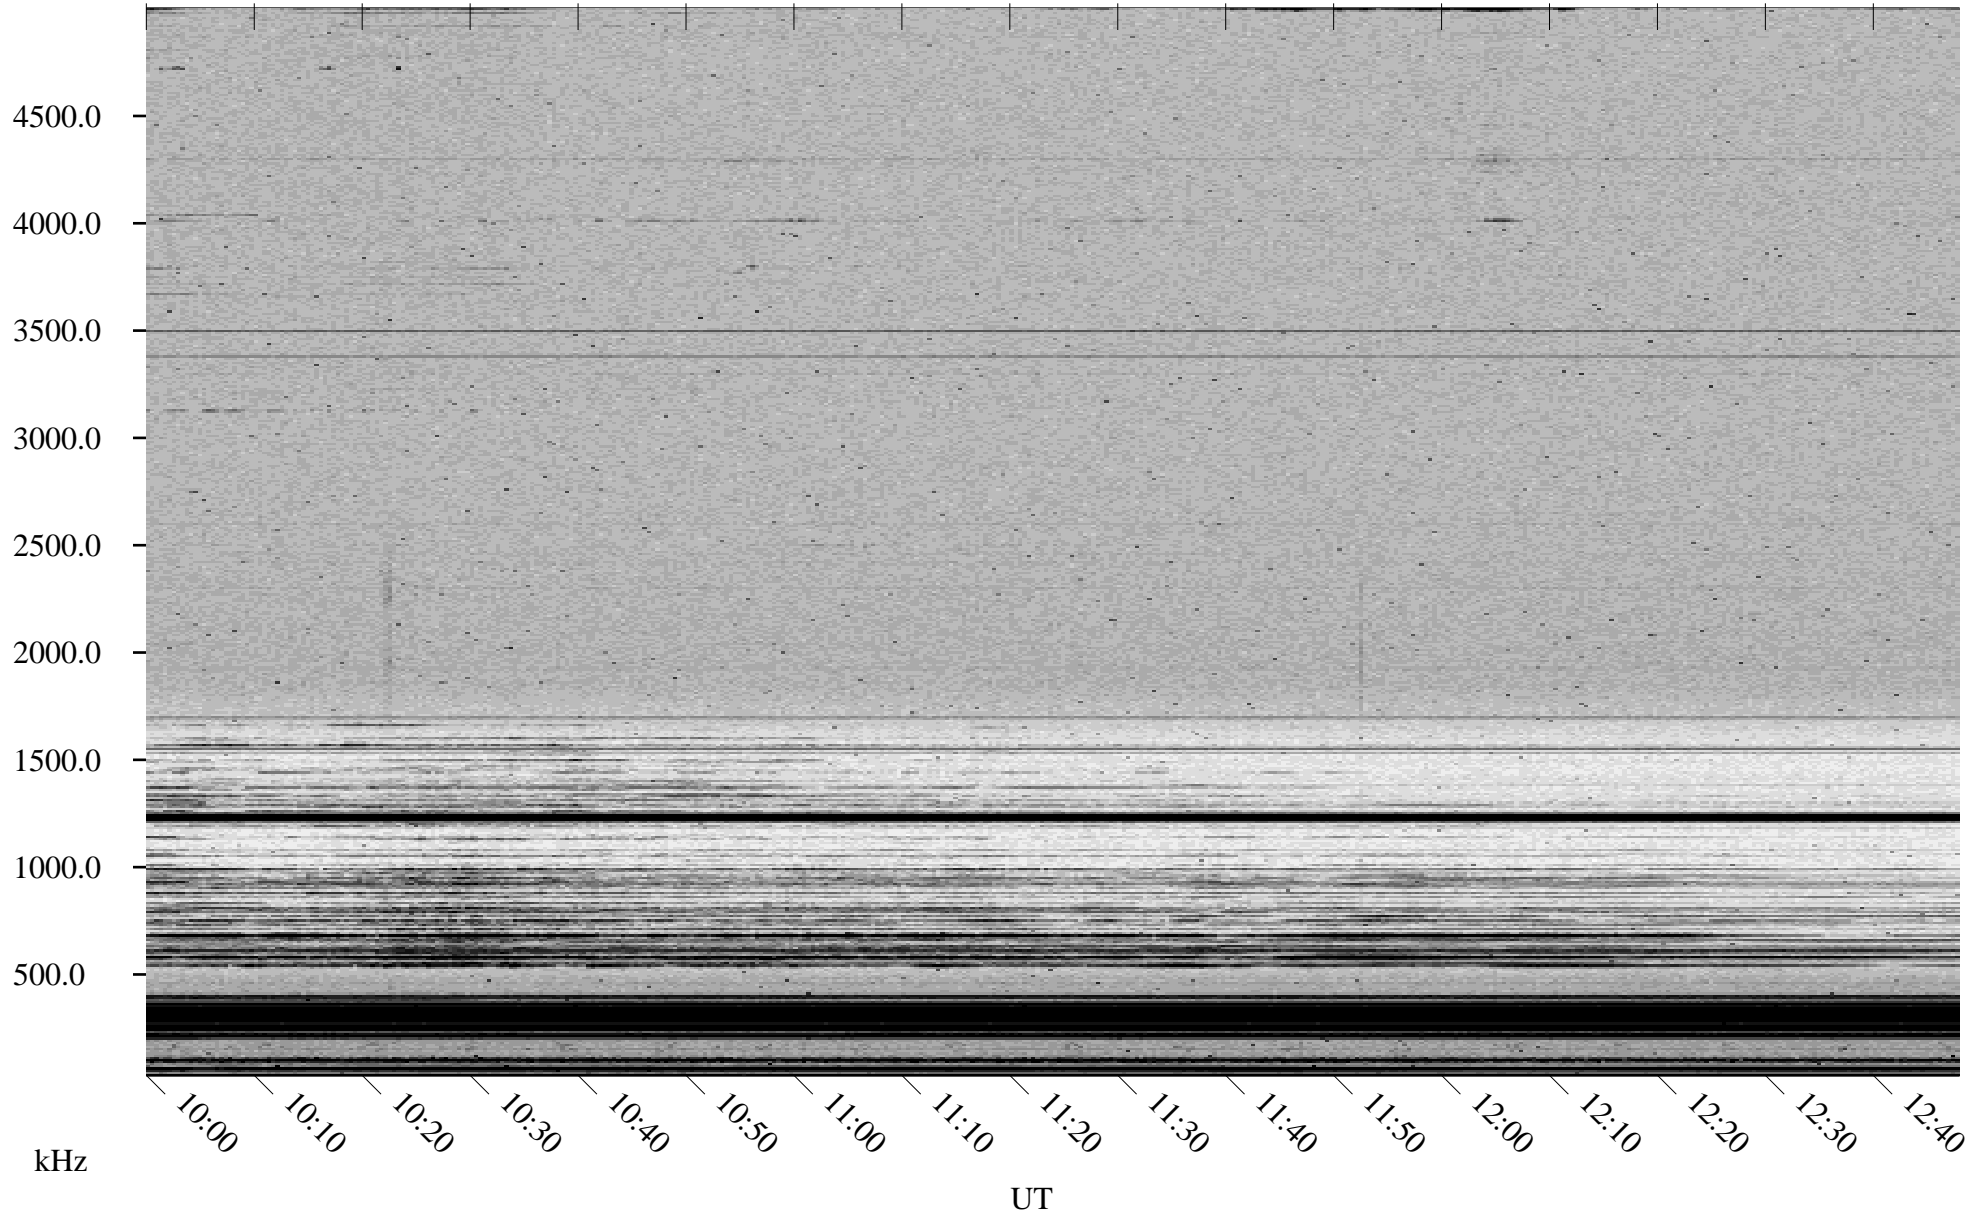

03/23/2002 Churchill, Manitoba

Linear Scale Black = 161 White = 15

ch02082l.r00m max_12

Page 1

03/23/2002 Churchill, Manitoba

Linear Scale Black = 161 White = 15

ch02082l.r00m max_12

Page 2

03/24/2002 Churchill, Manitoba

Linear Scale Black = 161 White = 15

ch02082l.r00m max_12

Page 3

03/24/2002 Churchill, Manitoba

Linear Scale Black = 161 White = 15

ch02082l.r00m max_12

Page 4

03/24/2002 Churchill, Manitoba

Linear Scale Black = 161 White = 15

ch02082l.r00m max_12

Page 5

03/24/2002 Churchill, Manitoba

Linear Scale Black = 161 White = 15

ch02082l.r00m max_12

Page 6

03/24/2002 Churchill, Manitoba

Linear Scale Black = 161 White = 15

ch02082l.r00m max_12

Page 7

03/24/2002 Churchill, Manitoba

Linear Scale Black = 161 White = 15

ch02082l.r00m max_12

Page 8