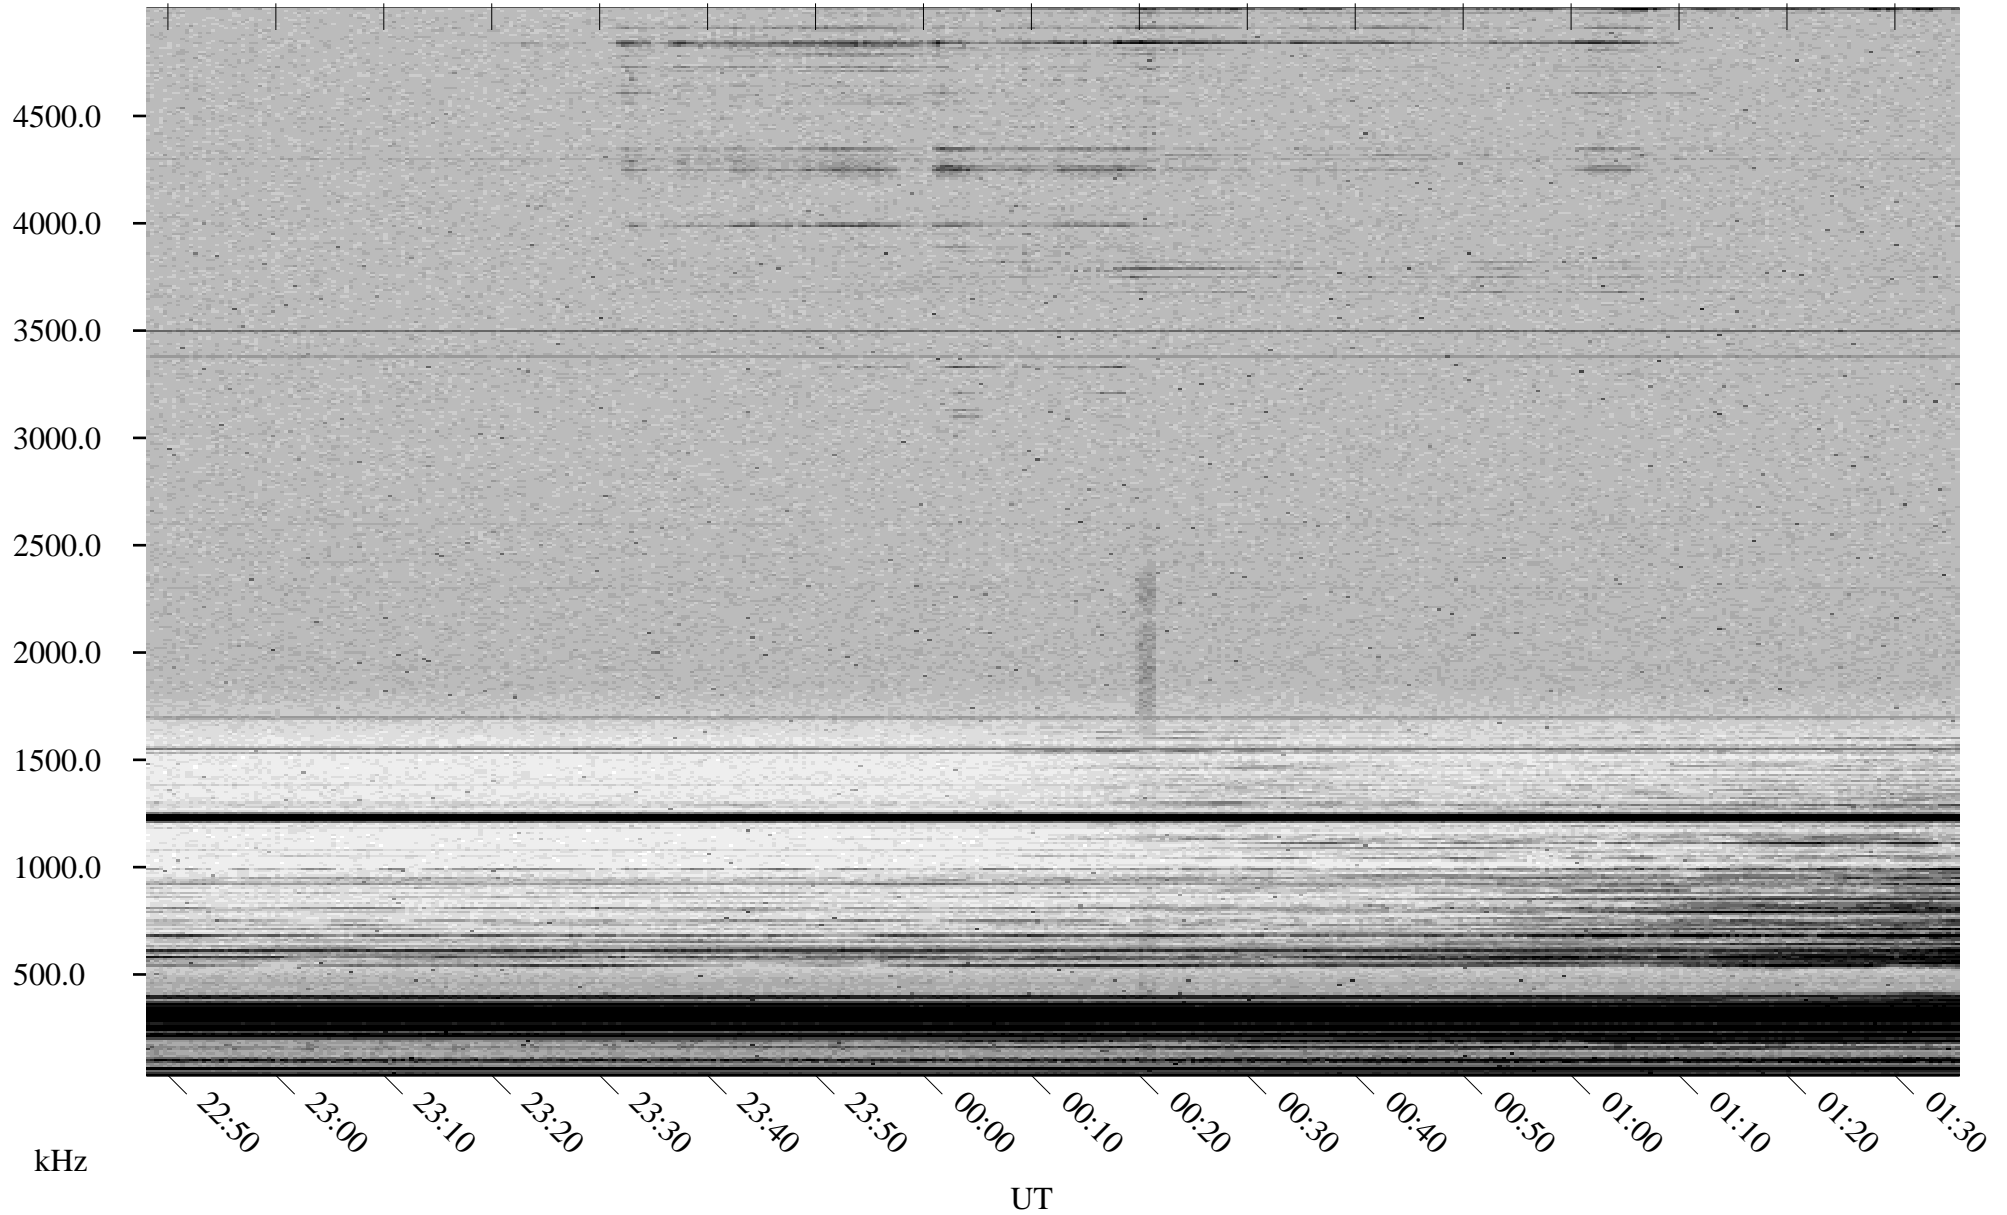

03/23/2002 Churchill, Manitoba

Linear Scale Black = 161 White = 15

ch02082l.r00m max_12

Page 1

03/23/2002 Churchill, Manitoba

Linear Scale Black = 161 White = 15

ch02082l.r00m max_12

Page 2

03/24/2002 Churchill, Manitoba

Linear Scale Black = 161 White = 15

ch02082l.r00m max_12

Page 3

03/24/2002 Churchill, Manitoba

Linear Scale Black = 161 White = 15

ch02082l.r00m max_12

Page 4

03/24/2002 Churchill, Manitoba

Linear Scale Black = 161 White = 15

ch02082l.r00m max_12

Page 5

03/24/2002 Churchill, Manitoba

Linear Scale Black = 161 White = 15

ch02082l.r00m max_12

Page 6

03/24/2002 Churchill, Manitoba

Linear Scale Black = 161 White = 15

ch02082l.r00m max_12

Page 7

03/24/2002 Churchill, Manitoba

Linear Scale Black = 161 White = 15

ch02082l.r00m max_12

Page 8