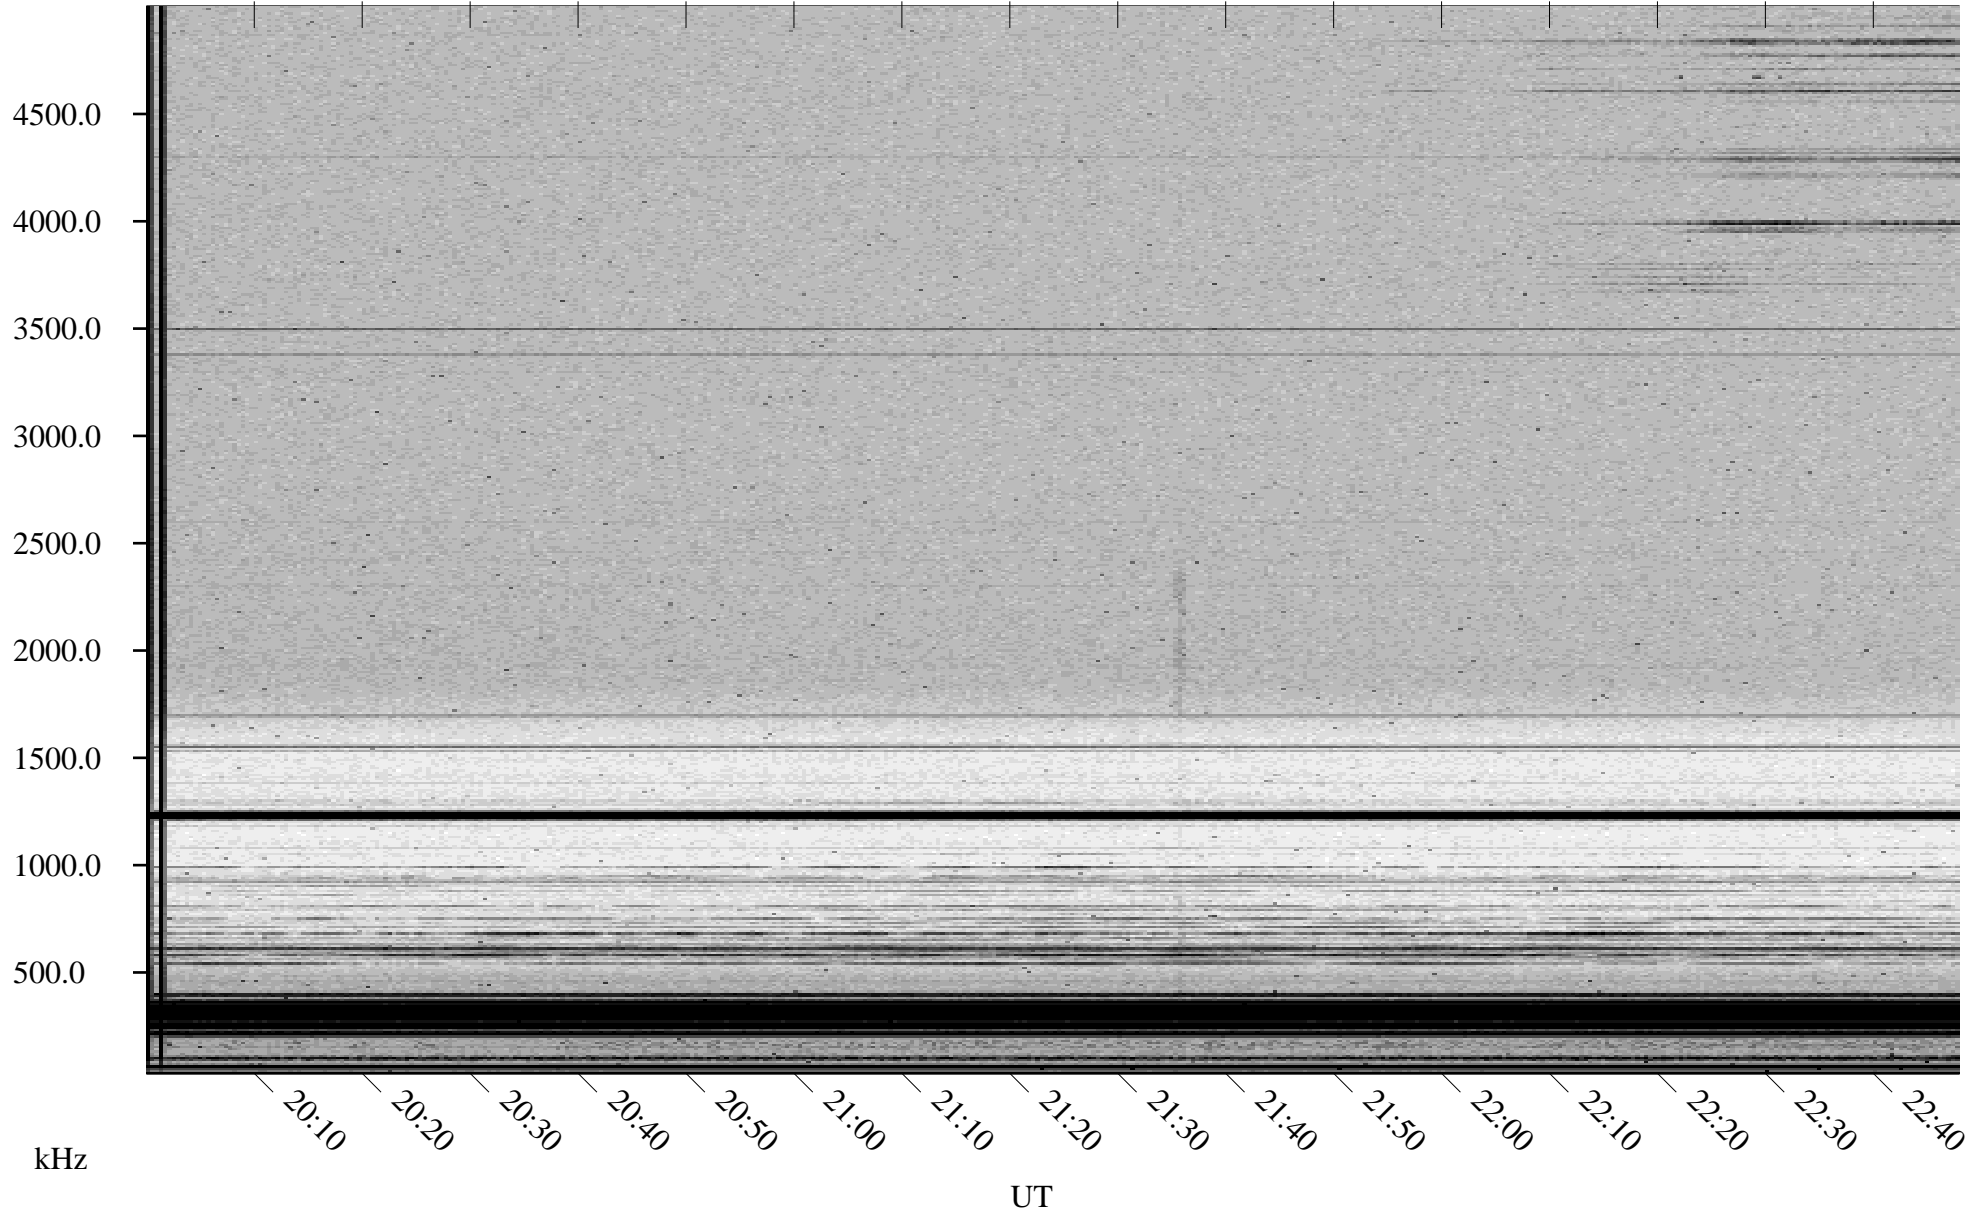

03/24/2002 Churchill, Manitoba

Linear Scale Black = 161 White = 15

ch02083l.r00m max_12

Page 1

03/24/2002 Churchill, Manitoba

Linear Scale Black = 161 White = 15

ch02083l.r00m max_12

Page 2

03/25/2002 Churchill, Manitoba

Linear Scale Black = 161 White = 15

ch02083l.r00m max_12

Page 3

03/25/2002 Churchill, Manitoba

Linear Scale Black = 161 White = 15

ch02083l.r00m max_12

Page 4

03/25/2002 Churchill, Manitoba

Linear Scale Black = 161 White = 15

ch02083l.r00m max_12

Page 5

03/25/2002 Churchill, Manitoba

Linear Scale Black = 161 White = 15

ch02083l.r00m max_12

Page 6

03/25/2002 Churchill, Manitoba

Linear Scale Black = 161 White = 15

ch020831.r00m max_12

Page 7

03/25/2002 Churchill, Manitoba

Linear Scale Black = 161 White = 15

ch02083l.r00m max_12

Page 8