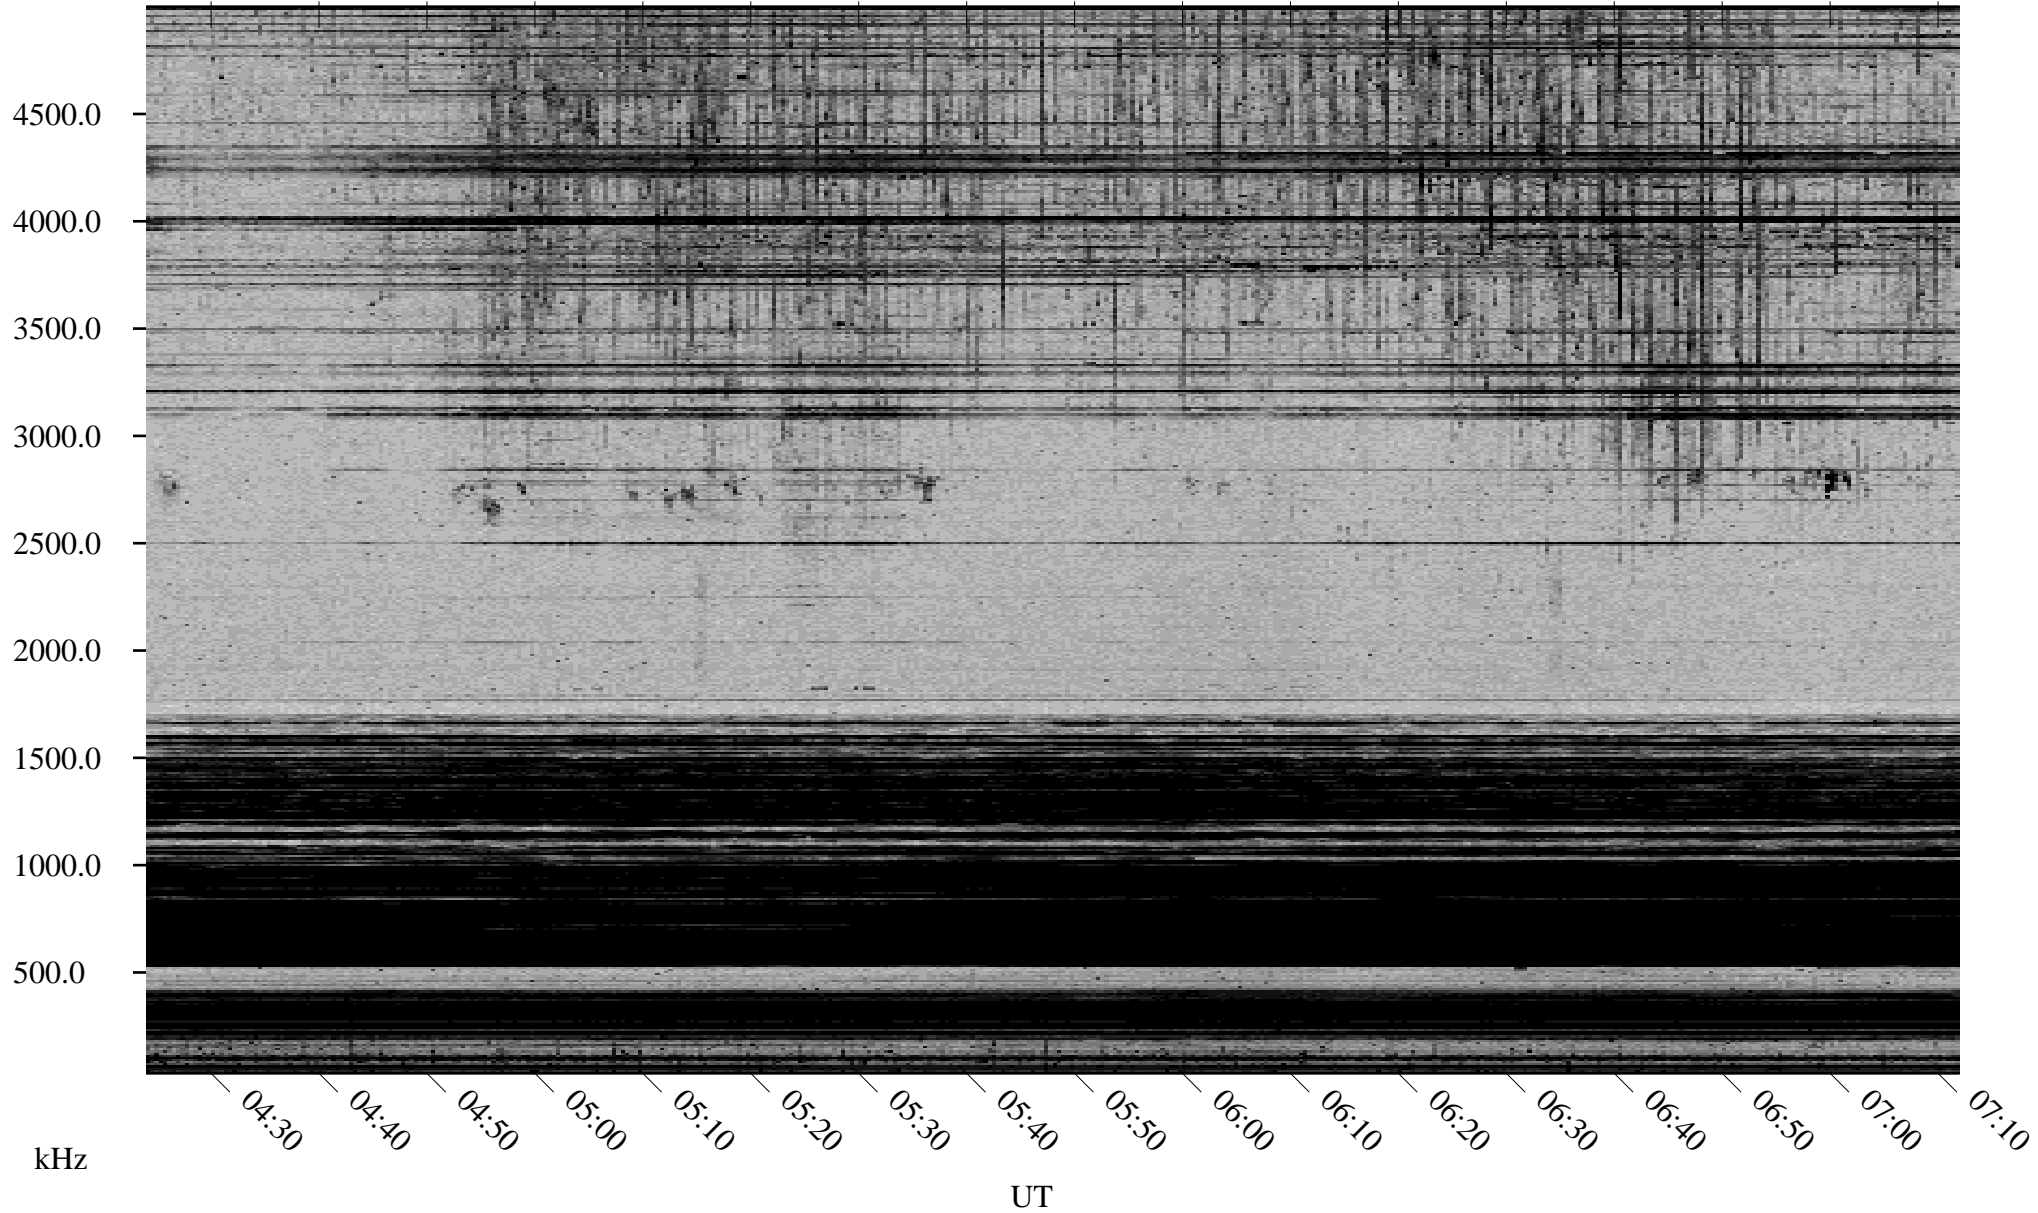

03/24/2002 Churchill, Manitoba

Linear Scale Black = 161 White = 15

ch02083l.r00m max_12

Page 1

03/24/2002 Churchill, Manitoba

Linear Scale Black = 161 White = 15

ch02083l.r00m max_12

Page 2

03/25/2002 Churchill, Manitoba

Linear Scale Black = 161 White = 15

ch02083l.r00m max_12

Page 3

03/25/2002 Churchill, Manitoba

Linear Scale Black = 161 White = 15

ch02083l.r00m max_12

Page 4

03/25/2002 Churchill, Manitoba

Linear Scale Black = 161 White = 15

ch02083l.r00m max_12

Page 5

03/25/2002 Churchill, Manitoba

Linear Scale Black = 161 White = 15

ch02083l.r00m max_12

Page 6

03/25/2002 Churchill, Manitoba

Linear Scale Black = 161 White = 15

ch020831.r00m max_12

Page 7

03/25/2002 Churchill, Manitoba

Linear Scale Black = 161 White = 15

ch02083l.r00m max_12

Page 8