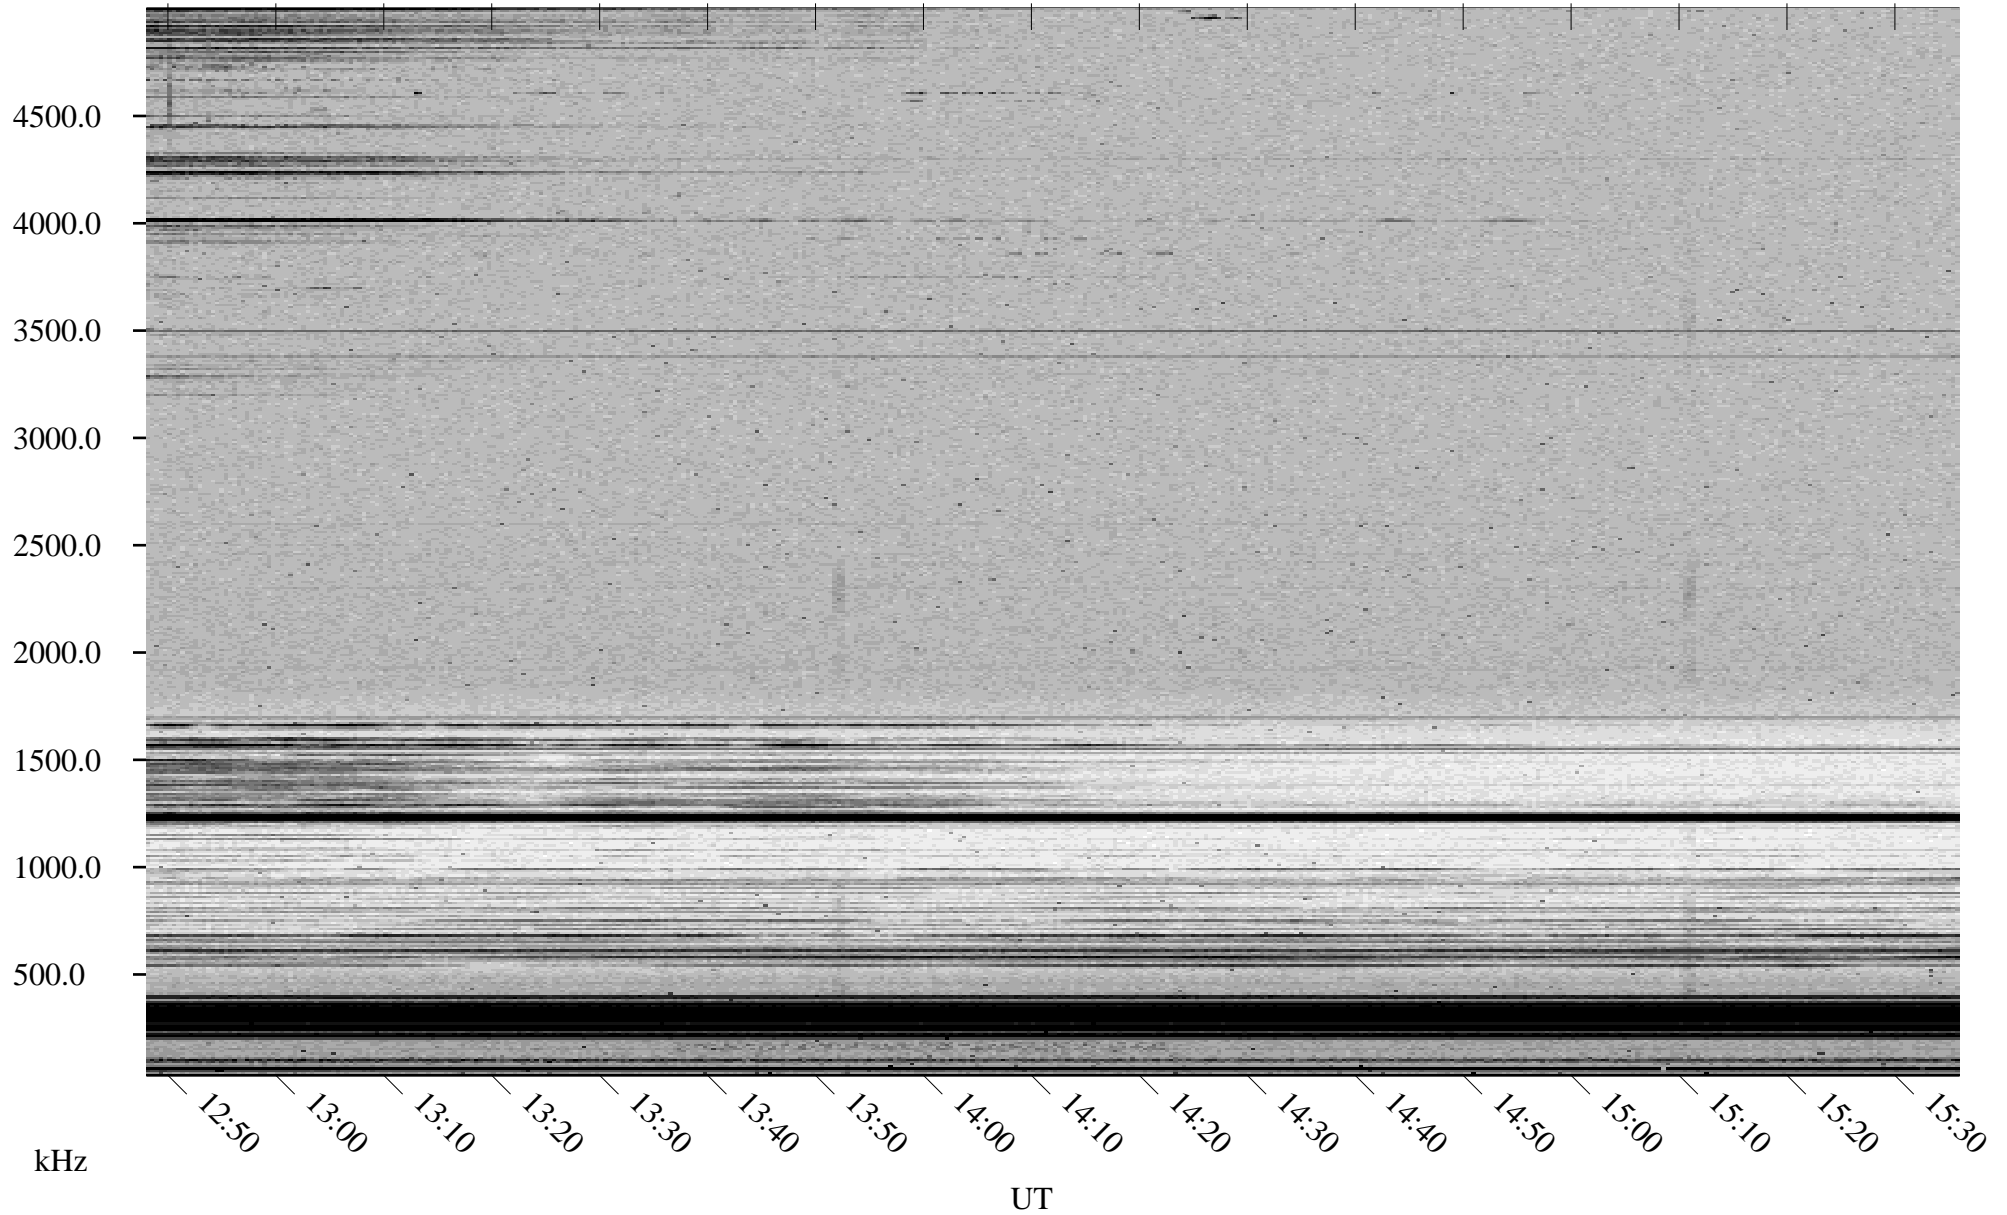

03/24/2002 Churchill, Manitoba

Linear Scale Black = 161 White = 15

ch02083l.r00m max_12

Page 1

03/24/2002 Churchill, Manitoba

Linear Scale Black = 161 White = 15

ch02083l.r00m max_12

Page 2

03/25/2002 Churchill, Manitoba

Linear Scale Black = 161 White = 15

ch02083l.r00m max_12

Page 3

03/25/2002 Churchill, Manitoba

Linear Scale Black = 161 White = 15

ch02083l.r00m max_12

Page 4

03/25/2002 Churchill, Manitoba

Linear Scale Black = 161 White = 15

ch02083l.r00m max_12

Page 5

03/25/2002 Churchill, Manitoba

Linear Scale Black = 161 White = 15

ch02083l.r00m max_12

Page 6

03/25/2002 Churchill, Manitoba

Linear Scale Black = 161 White = 15

ch020831.r00m max_12

Page 7

03/25/2002 Churchill, Manitoba

Linear Scale Black = 161 White = 15

ch02083l.r00m max_12

Page 8