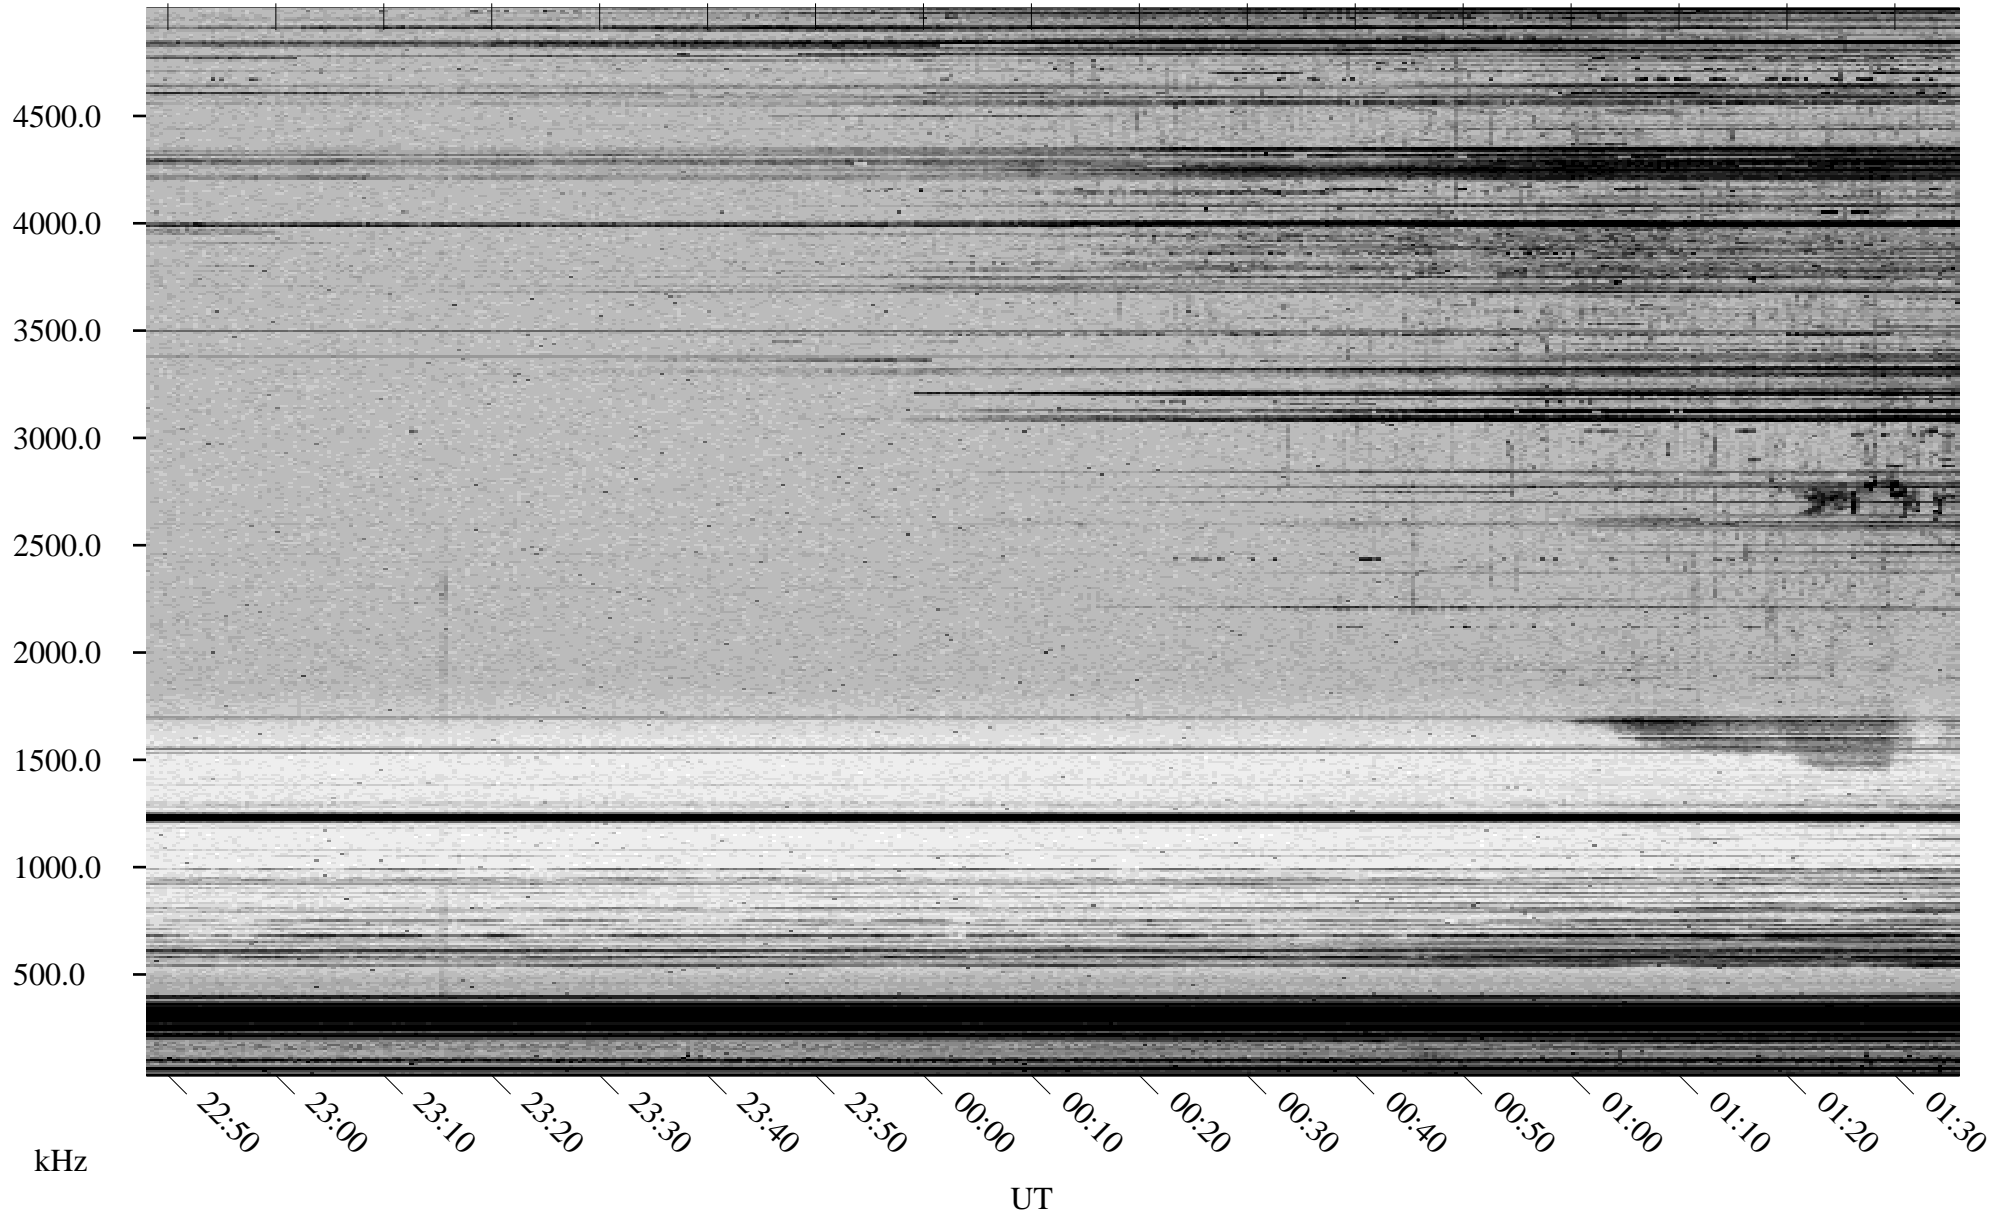

03/24/2002 Churchill, Manitoba

Linear Scale Black = 161 White = 15

ch02083l.r00m max_12

Page 1

03/24/2002 Churchill, Manitoba

Linear Scale Black = 161 White = 15

ch02083l.r00m max_12

Page 2

03/25/2002 Churchill, Manitoba

Linear Scale Black = 161 White = 15

ch02083l.r00m max_12

Page 3

03/25/2002 Churchill, Manitoba

Linear Scale Black = 161 White = 15

ch02083l.r00m max_12

Page 4

03/25/2002 Churchill, Manitoba

Linear Scale Black = 161 White = 15

ch02083l.r00m max_12

Page 5

03/25/2002 Churchill, Manitoba

Linear Scale Black = 161 White = 15

ch02083l.r00m max_12

Page 6

03/25/2002 Churchill, Manitoba

Linear Scale Black = 161 White = 15

ch020831.r00m max_12

Page 7

03/25/2002 Churchill, Manitoba

Linear Scale Black = 161 White = 15

ch02083l.r00m max_12

Page 8