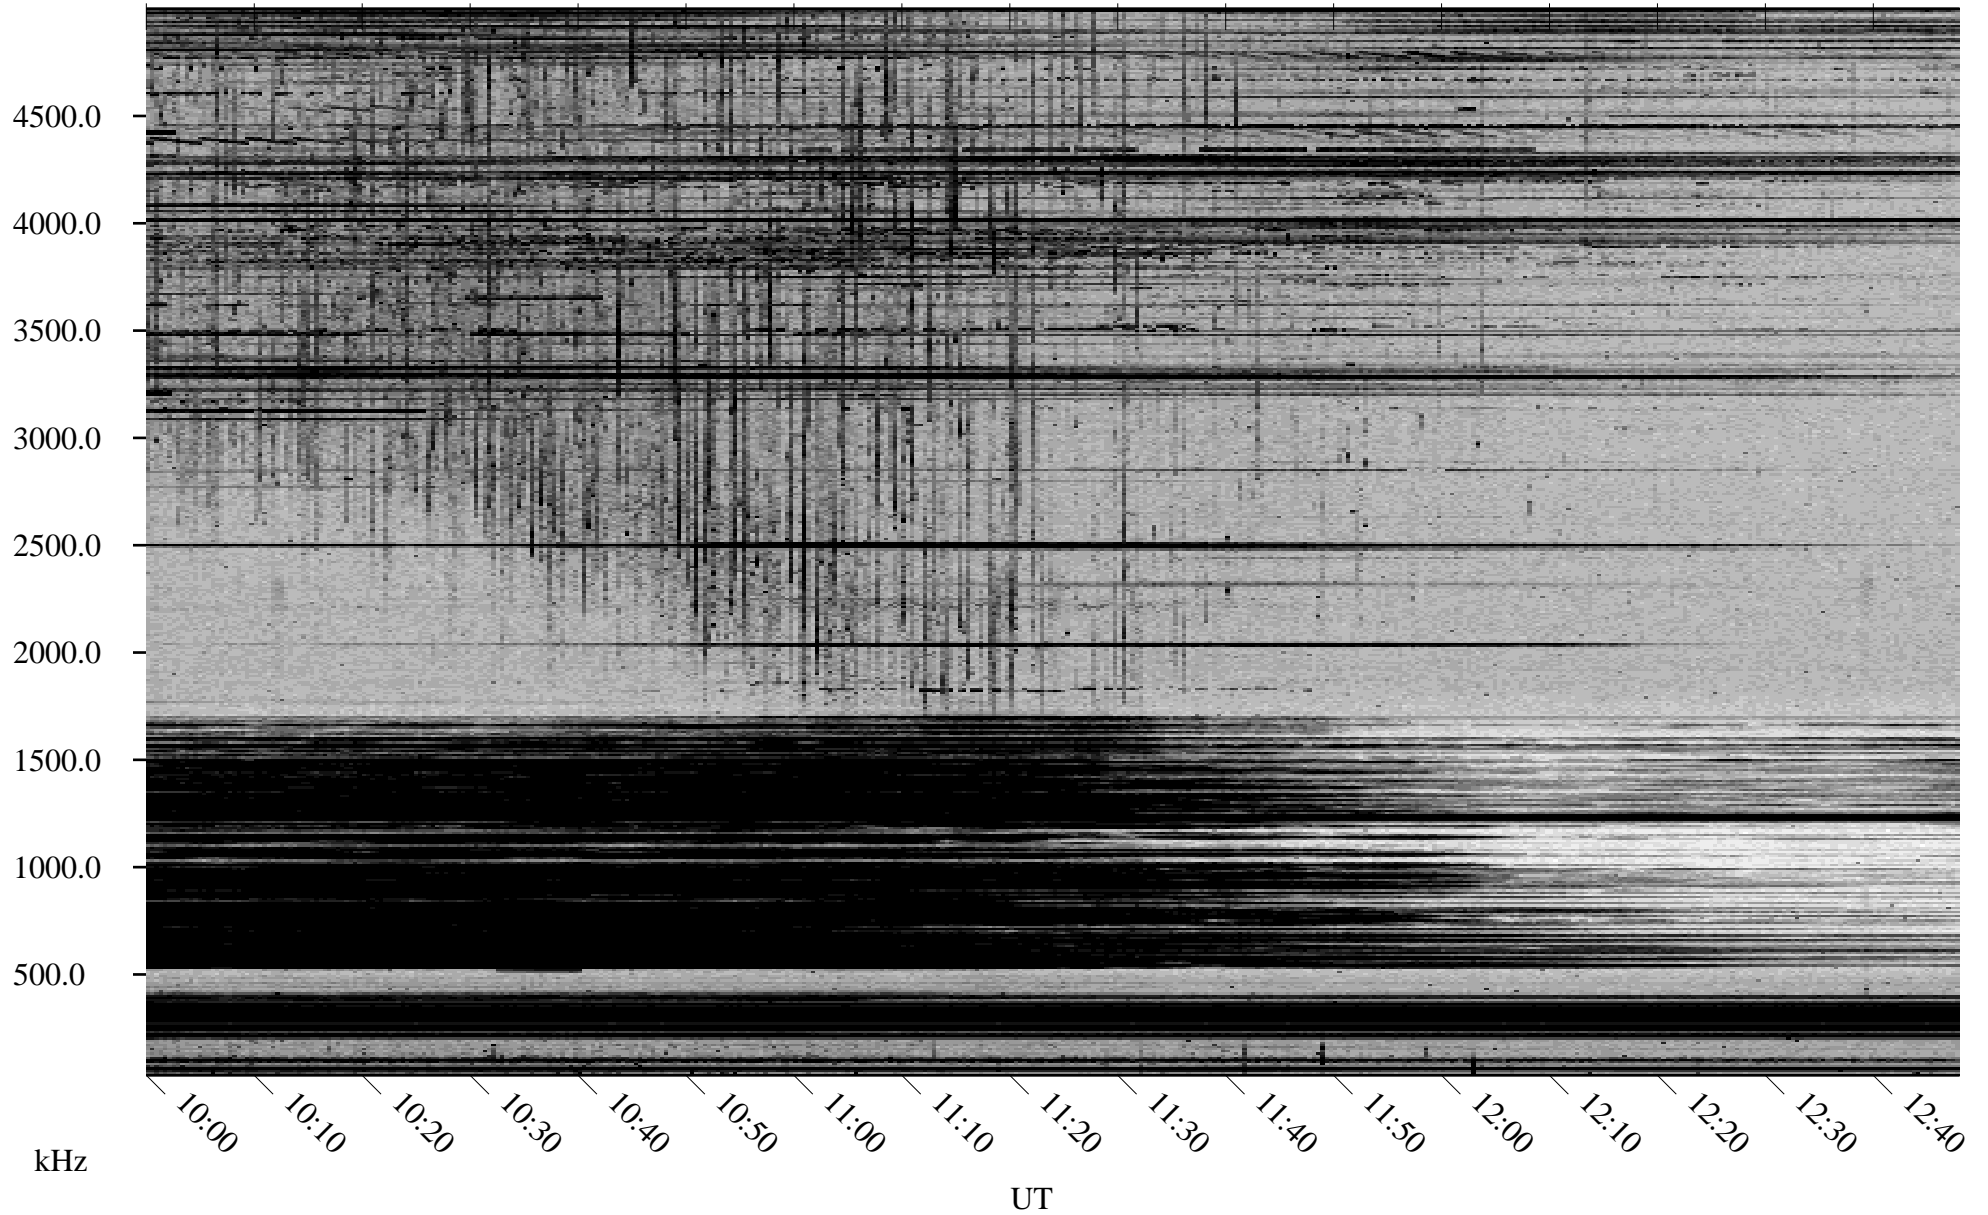

03/24/2002 Churchill, Manitoba

Linear Scale Black = 161 White = 15

ch02083l.r00m max_12

Page 1

03/24/2002 Churchill, Manitoba

Linear Scale Black = 161 White = 15

ch02083l.r00m max_12

Page 2

03/25/2002 Churchill, Manitoba

Linear Scale Black = 161 White = 15

ch02083l.r00m max_12

Page 3

03/25/2002 Churchill, Manitoba

Linear Scale Black = 161 White = 15

ch02083l.r00m max_12

Page 4

03/25/2002 Churchill, Manitoba

Linear Scale Black = 161 White = 15

ch02083l.r00m max_12

Page 5

03/25/2002 Churchill, Manitoba

Linear Scale Black = 161 White = 15

ch02083l.r00m max_12

Page 6

03/25/2002 Churchill, Manitoba

Linear Scale Black = 161 White = 15

ch020831.r00m max_12

Page 7

03/25/2002 Churchill, Manitoba

Linear Scale Black = 161 White = 15

ch02083l.r00m max_12

Page 8