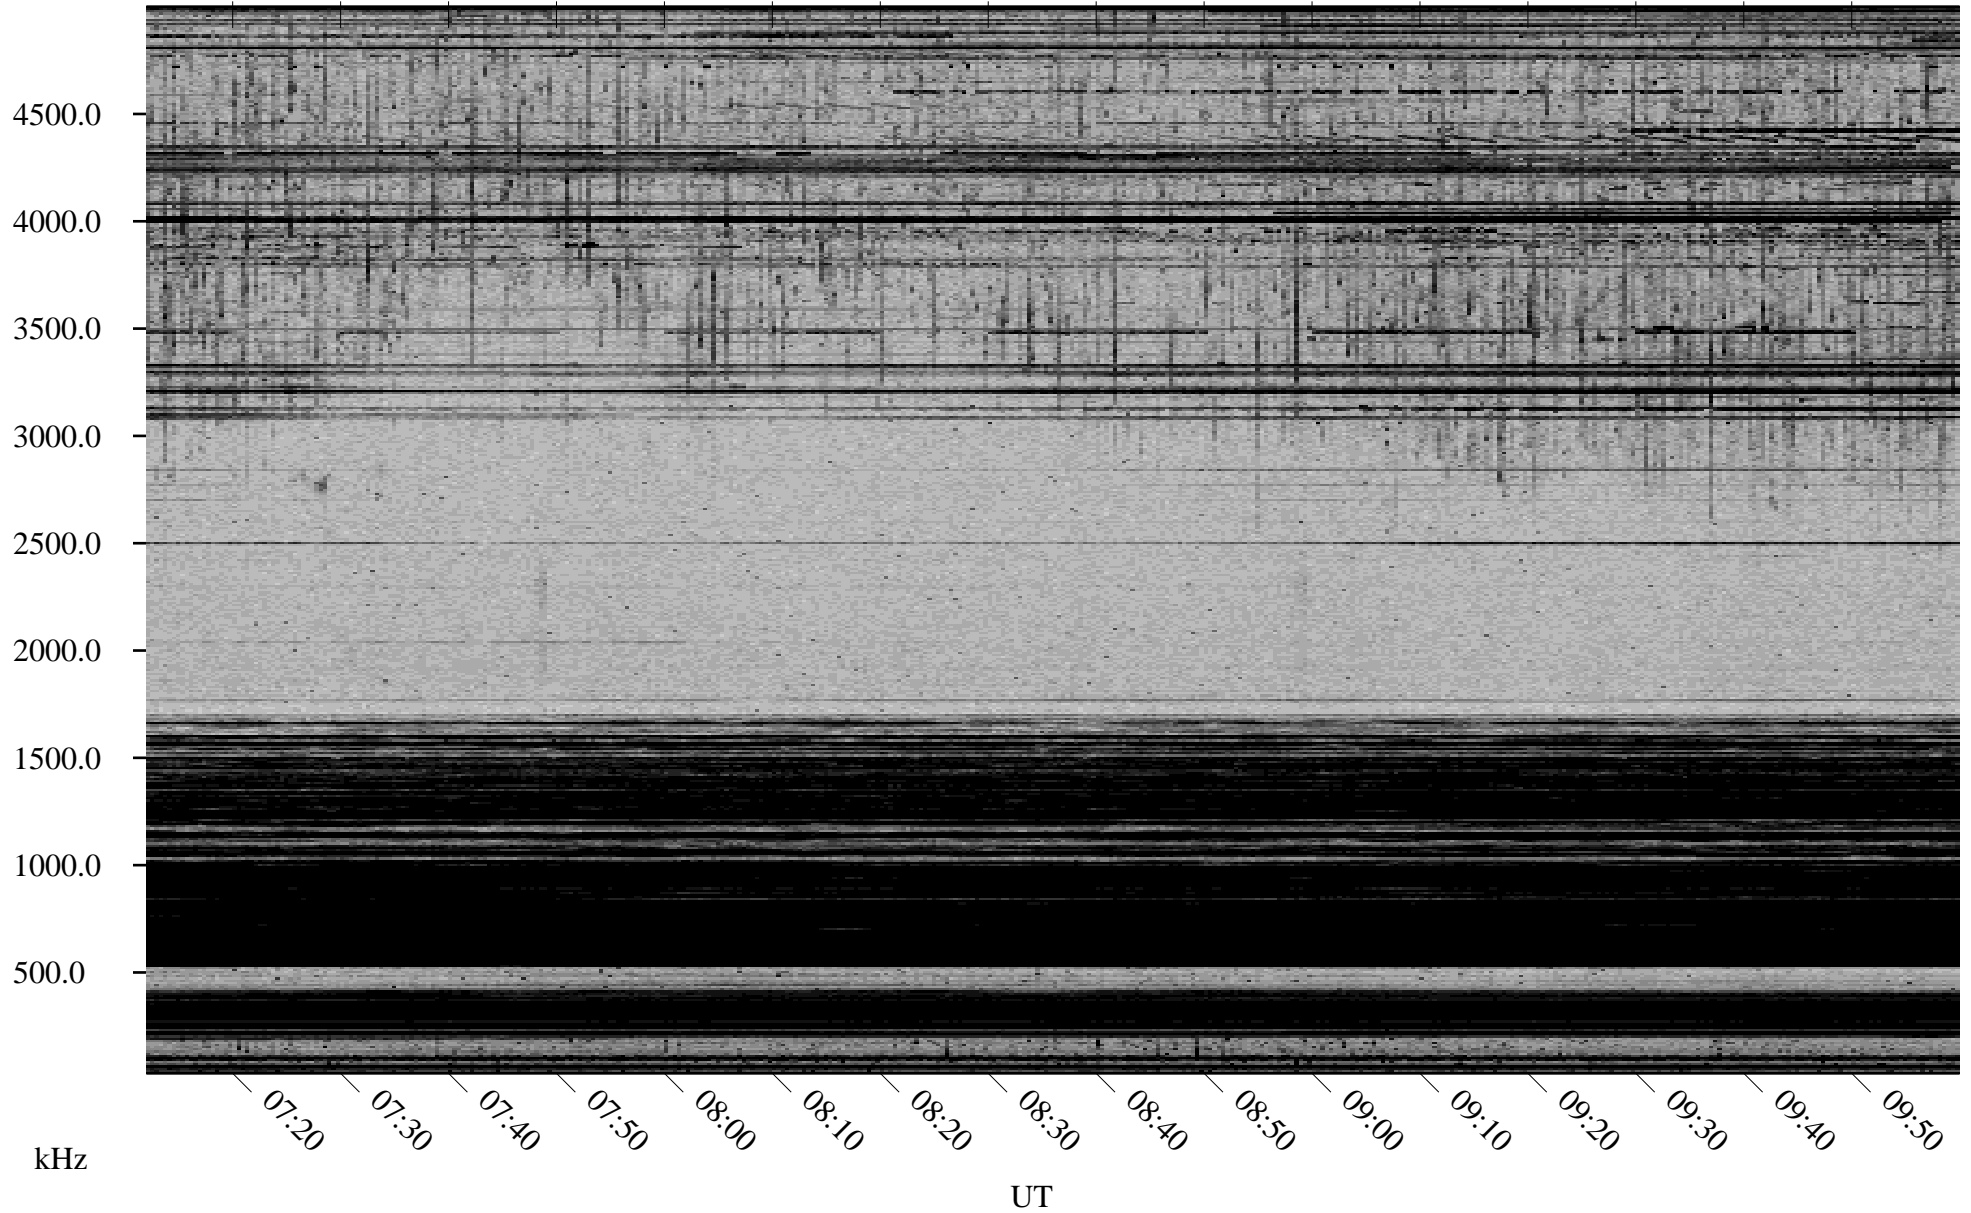

03/24/2002 Churchill, Manitoba

Linear Scale Black = 161 White = 15

ch02083l.r00m max_12

Page 1

03/24/2002 Churchill, Manitoba

Linear Scale Black = 161 White = 15

ch02083l.r00m max_12

Page 2

03/25/2002 Churchill, Manitoba

Linear Scale Black = 161 White = 15

ch02083l.r00m max_12

Page 3

03/25/2002 Churchill, Manitoba

Linear Scale Black = 161 White = 15

ch02083l.r00m max_12

Page 4

03/25/2002 Churchill, Manitoba

Linear Scale Black = 161 White = 15

ch02083l.r00m max_12

Page 5

03/25/2002 Churchill, Manitoba

Linear Scale Black = 161 White = 15

ch02083l.r00m max_12

Page 6

03/25/2002 Churchill, Manitoba

Linear Scale Black = 161 White = 15

ch020831.r00m max_12

Page 7

03/25/2002 Churchill, Manitoba

Linear Scale Black = 161 White = 15

ch02083l.r00m max_12

Page 8