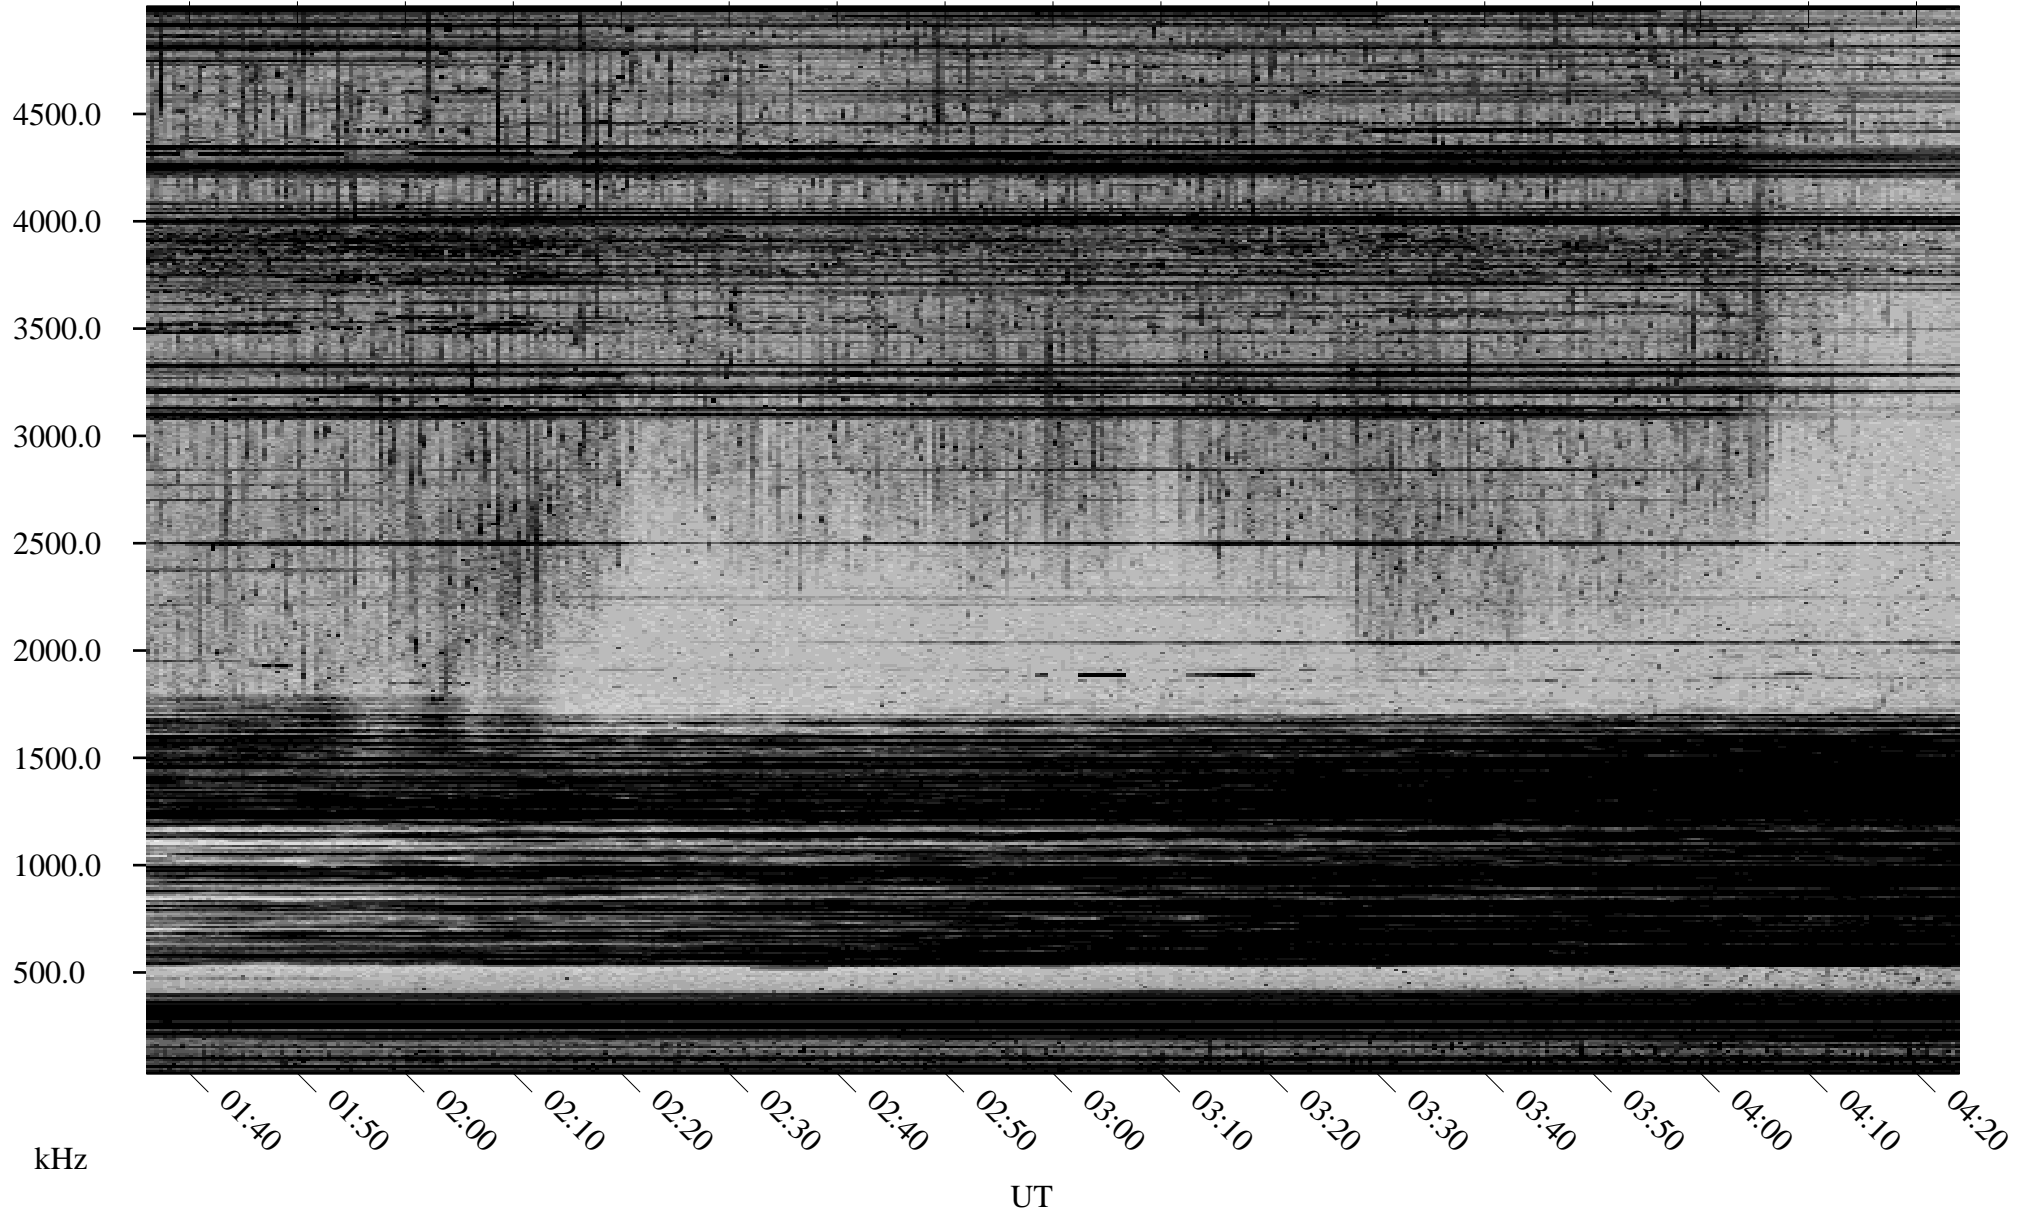

03/25/2002 Churchill, Manitoba

Linear Scale Black = 161 White = 15

ch02084l.r00m max_12

Page 1

03/25/2002 Churchill, Manitoba

Linear Scale Black = 161 White = 15

ch02084l.r00m max_12

Page 2

03/26/2002 Churchill, Manitoba

Linear Scale Black = 161 White = 15

ch02084l.r00m max_12

Page 3

03/26/2002 Churchill, Manitoba

Linear Scale Black = 161 White = 15

ch02084l.r00m max_12

Page 4

03/26/2002 Churchill, Manitoba

Linear Scale Black = 161 White = 15

ch02084l.r00m max_12

Page 5

03/26/2002 Churchill, Manitoba

Linear Scale Black = 161 White = 15

ch02084l.r00m max_12

Page 6

03/26/2002 Churchill, Manitoba

Linear Scale Black = 161 White = 15

ch02084l.r00m max_12

Page 7

03/26/2002 Churchill, Manitoba

Linear Scale Black = 161 White = 15

ch02084l.r00m max_12