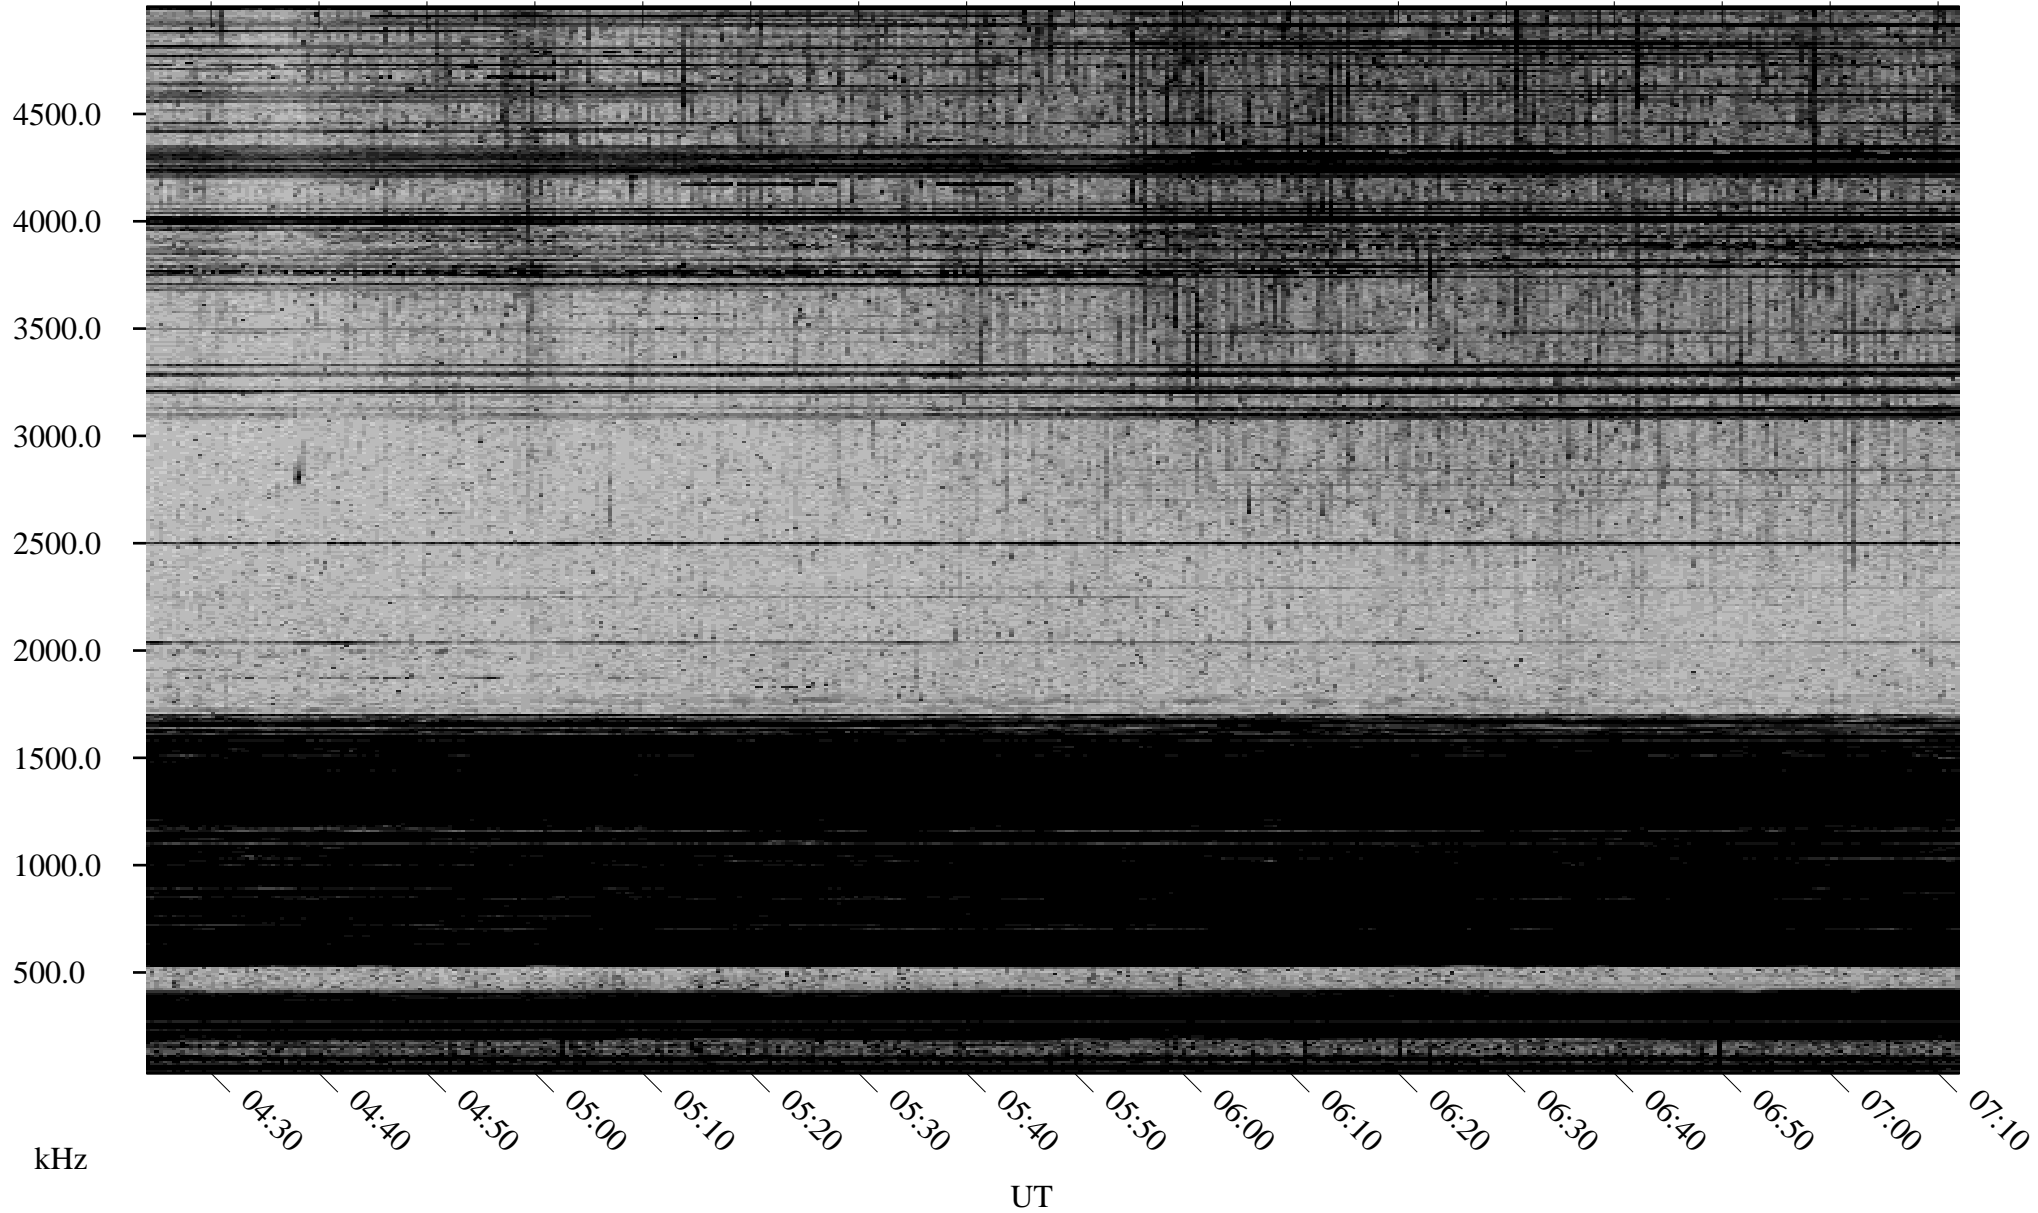

03/25/2002 Churchill, Manitoba

Linear Scale Black = 161 White = 15

ch02084l.r00m max_12

Page 1

03/25/2002 Churchill, Manitoba

Linear Scale Black = 161 White = 15

ch02084l.r00m max_12

Page 2

03/26/2002 Churchill, Manitoba

Linear Scale Black = 161 White = 15

ch02084l.r00m max_12

Page 3

03/26/2002 Churchill, Manitoba

Linear Scale Black = 161 White = 15

ch02084l.r00m max_12

Page 4

03/26/2002 Churchill, Manitoba

Linear Scale Black = 161 White = 15

ch02084l.r00m max_12

Page 5

03/26/2002 Churchill, Manitoba

Linear Scale Black = 161 White = 15

ch02084l.r00m max_12

Page 6

03/26/2002 Churchill, Manitoba

Linear Scale Black = 161 White = 15

ch02084l.r00m max_12

Page 7

03/26/2002 Churchill, Manitoba

Linear Scale Black = 161 White = 15

ch02084l.r00m max_12