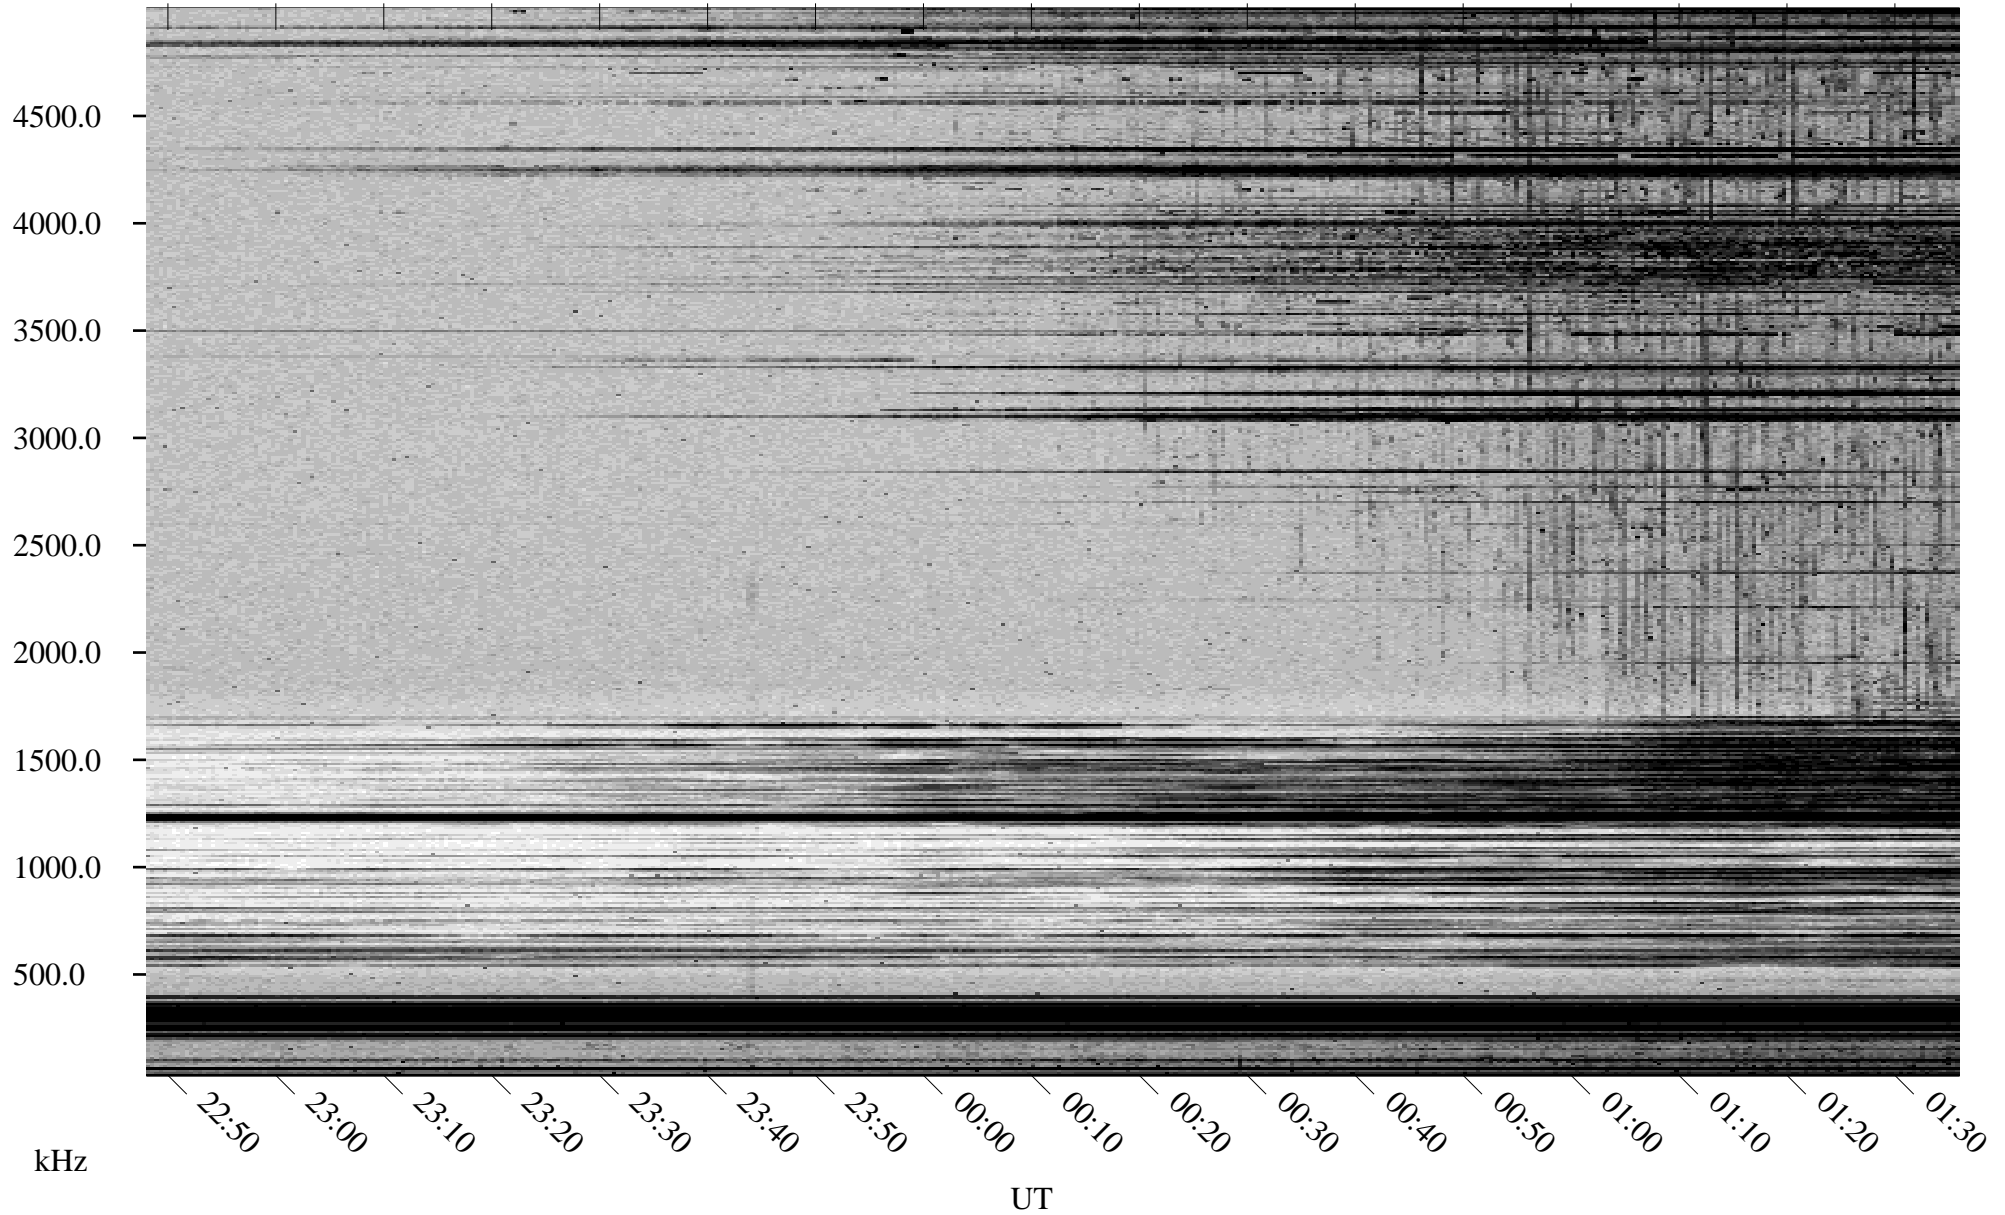

03/25/2002 Churchill, Manitoba

Linear Scale Black = 161 White = 15

ch02084l.r00m max_12

Page 1

03/25/2002 Churchill, Manitoba

Linear Scale Black = 161 White = 15

ch02084l.r00m max_12

Page 2

03/26/2002 Churchill, Manitoba

Linear Scale Black = 161 White = 15

ch02084l.r00m max_12

Page 3

03/26/2002 Churchill, Manitoba

Linear Scale Black = 161 White = 15

ch02084l.r00m max_12

Page 4

03/26/2002 Churchill, Manitoba

Linear Scale Black = 161 White = 15

ch02084l.r00m max_12

Page 5

03/26/2002 Churchill, Manitoba

Linear Scale Black = 161 White = 15

ch02084l.r00m max_12

Page 6

03/26/2002 Churchill, Manitoba

Linear Scale Black = 161 White = 15

ch02084l.r00m max_12

Page 7

03/26/2002 Churchill, Manitoba

Linear Scale Black = 161 White = 15

ch02084l.r00m max_12