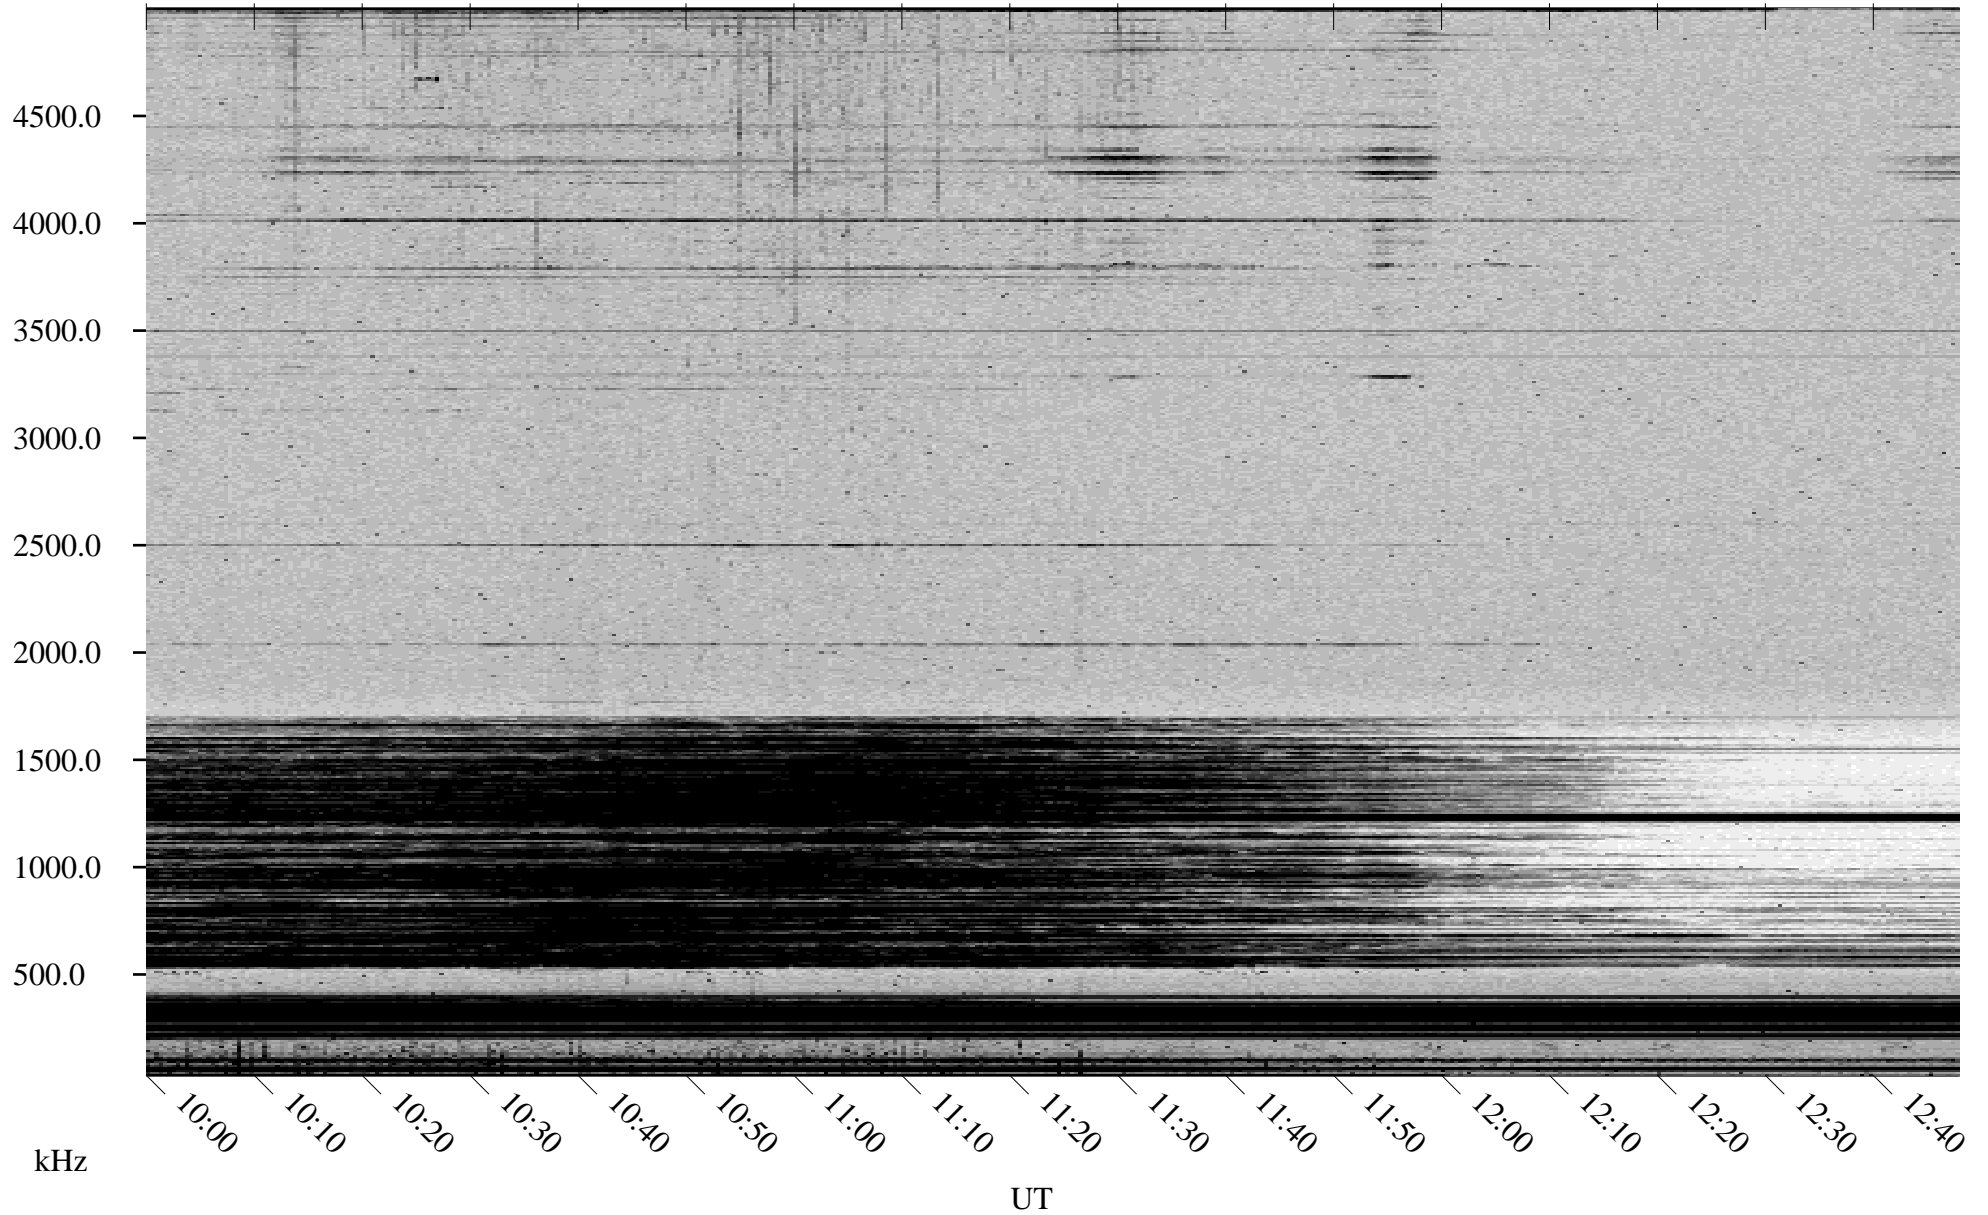

03/25/2002 Churchill, Manitoba

Linear Scale Black = 161 White = 15

ch02084l.r00m max_12

Page 1

03/25/2002 Churchill, Manitoba

Linear Scale Black = 161 White = 15

ch02084l.r00m max_12

Page 2

03/26/2002 Churchill, Manitoba

Linear Scale Black = 161 White = 15

ch02084l.r00m max_12

Page 3

03/26/2002 Churchill, Manitoba

Linear Scale Black = 161 White = 15

ch02084l.r00m max_12

Page 4

03/26/2002 Churchill, Manitoba

Linear Scale Black = 161 White = 15

ch02084l.r00m max_12

Page 5

03/26/2002 Churchill, Manitoba

Linear Scale Black = 161 White = 15

ch02084l.r00m max_12

Page 6

03/26/2002 Churchill, Manitoba

Linear Scale Black = 161 White = 15

ch02084l.r00m max_12

Page 7

03/26/2002 Churchill, Manitoba

Linear Scale Black = 161 White = 15

ch02084l.r00m max_12