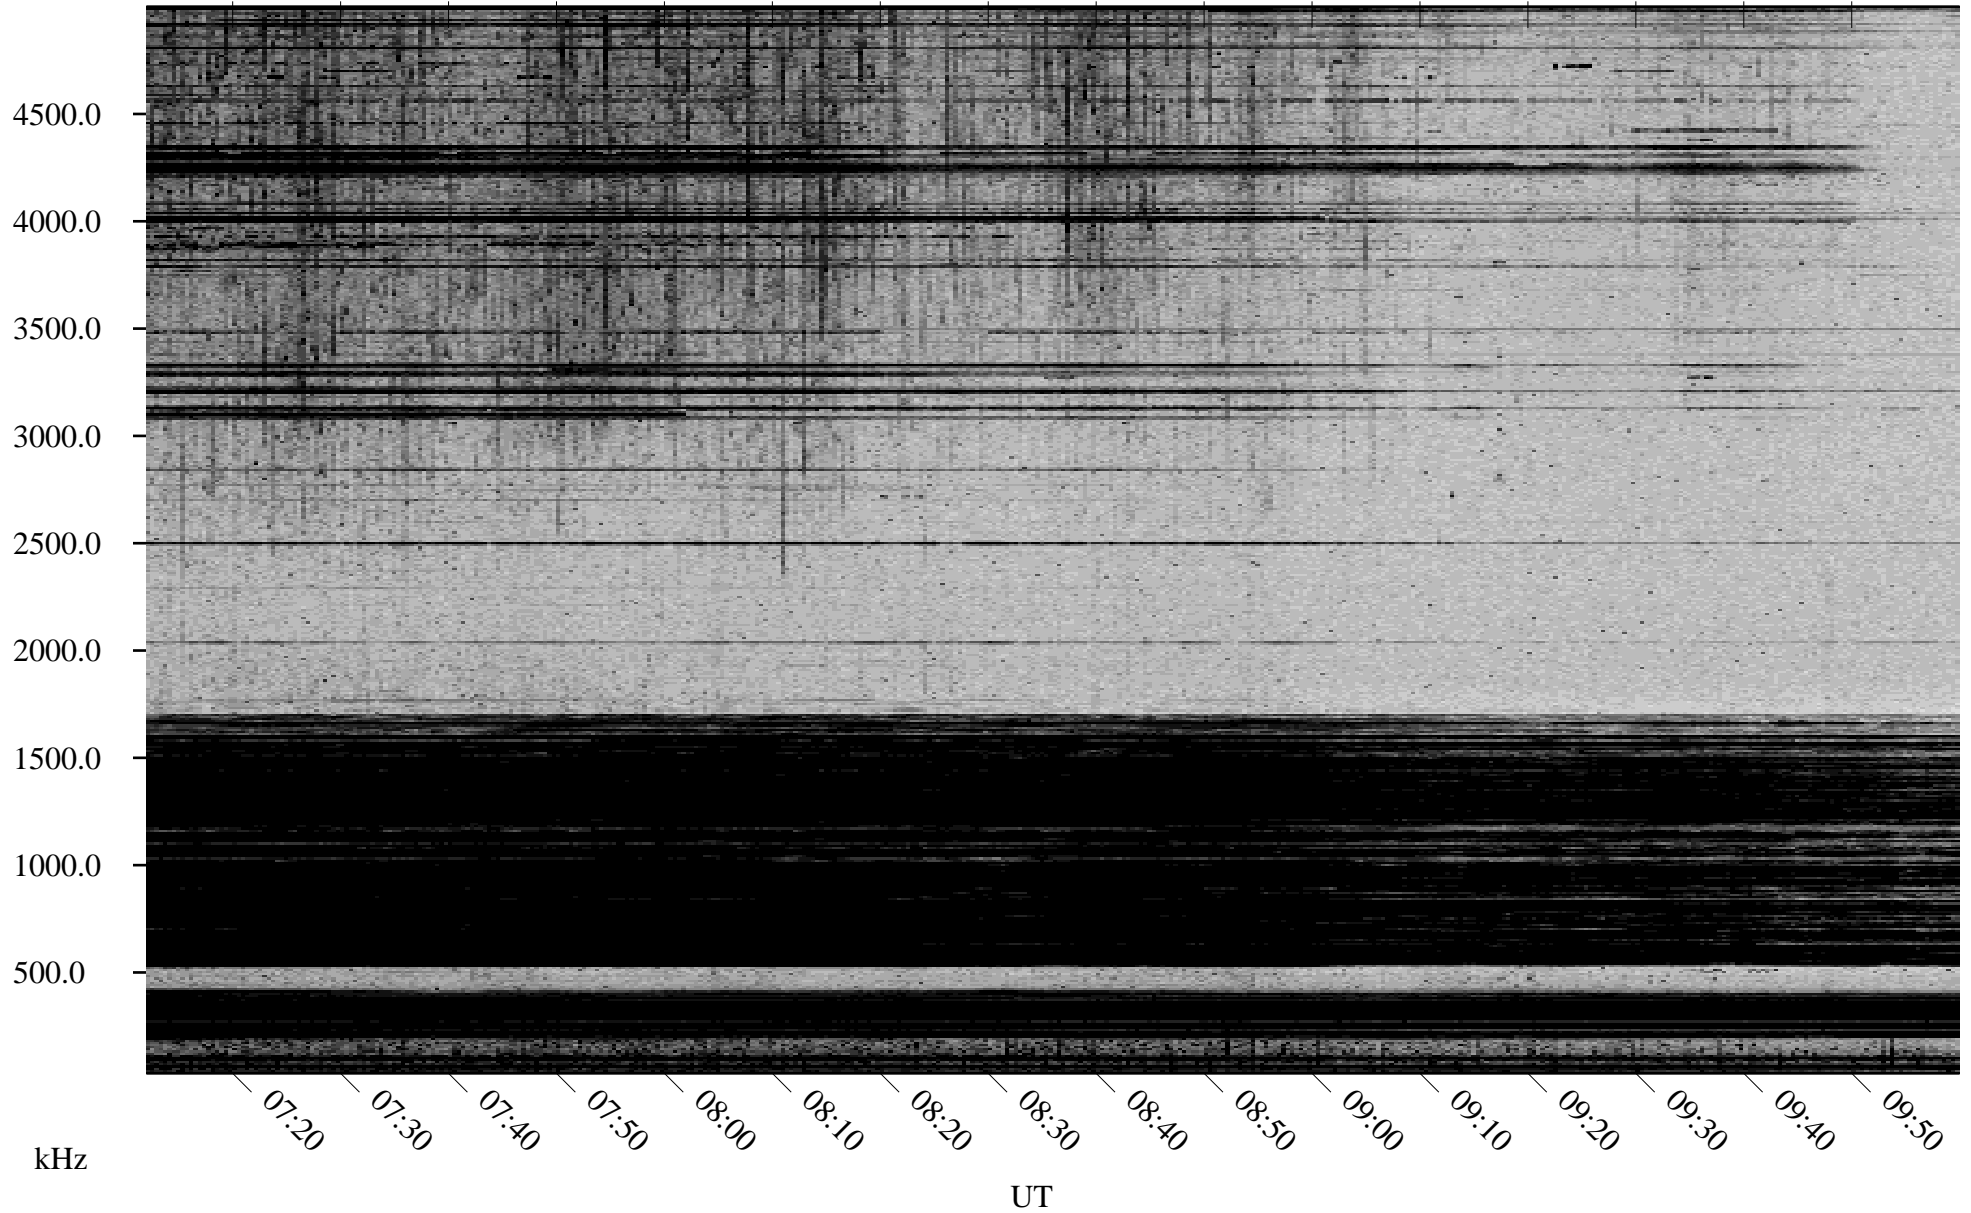

03/25/2002 Churchill, Manitoba

Linear Scale Black = 161 White = 15

ch02084l.r00m max_12

Page 1

03/25/2002 Churchill, Manitoba

Linear Scale Black = 161 White = 15

ch02084l.r00m max_12

Page 2

03/26/2002 Churchill, Manitoba

Linear Scale Black = 161 White = 15

ch02084l.r00m max_12

Page 3

03/26/2002 Churchill, Manitoba

Linear Scale Black = 161 White = 15

ch02084l.r00m max_12

Page 4

03/26/2002 Churchill, Manitoba

Linear Scale Black = 161 White = 15

ch02084l.r00m max_12

Page 5

03/26/2002 Churchill, Manitoba

Linear Scale Black = 161 White = 15

ch02084l.r00m max_12

Page 6

03/26/2002 Churchill, Manitoba

Linear Scale Black = 161 White = 15

ch02084l.r00m max_12

Page 7

03/26/2002 Churchill, Manitoba

Linear Scale Black = 161 White = 15

ch02084l.r00m max_12