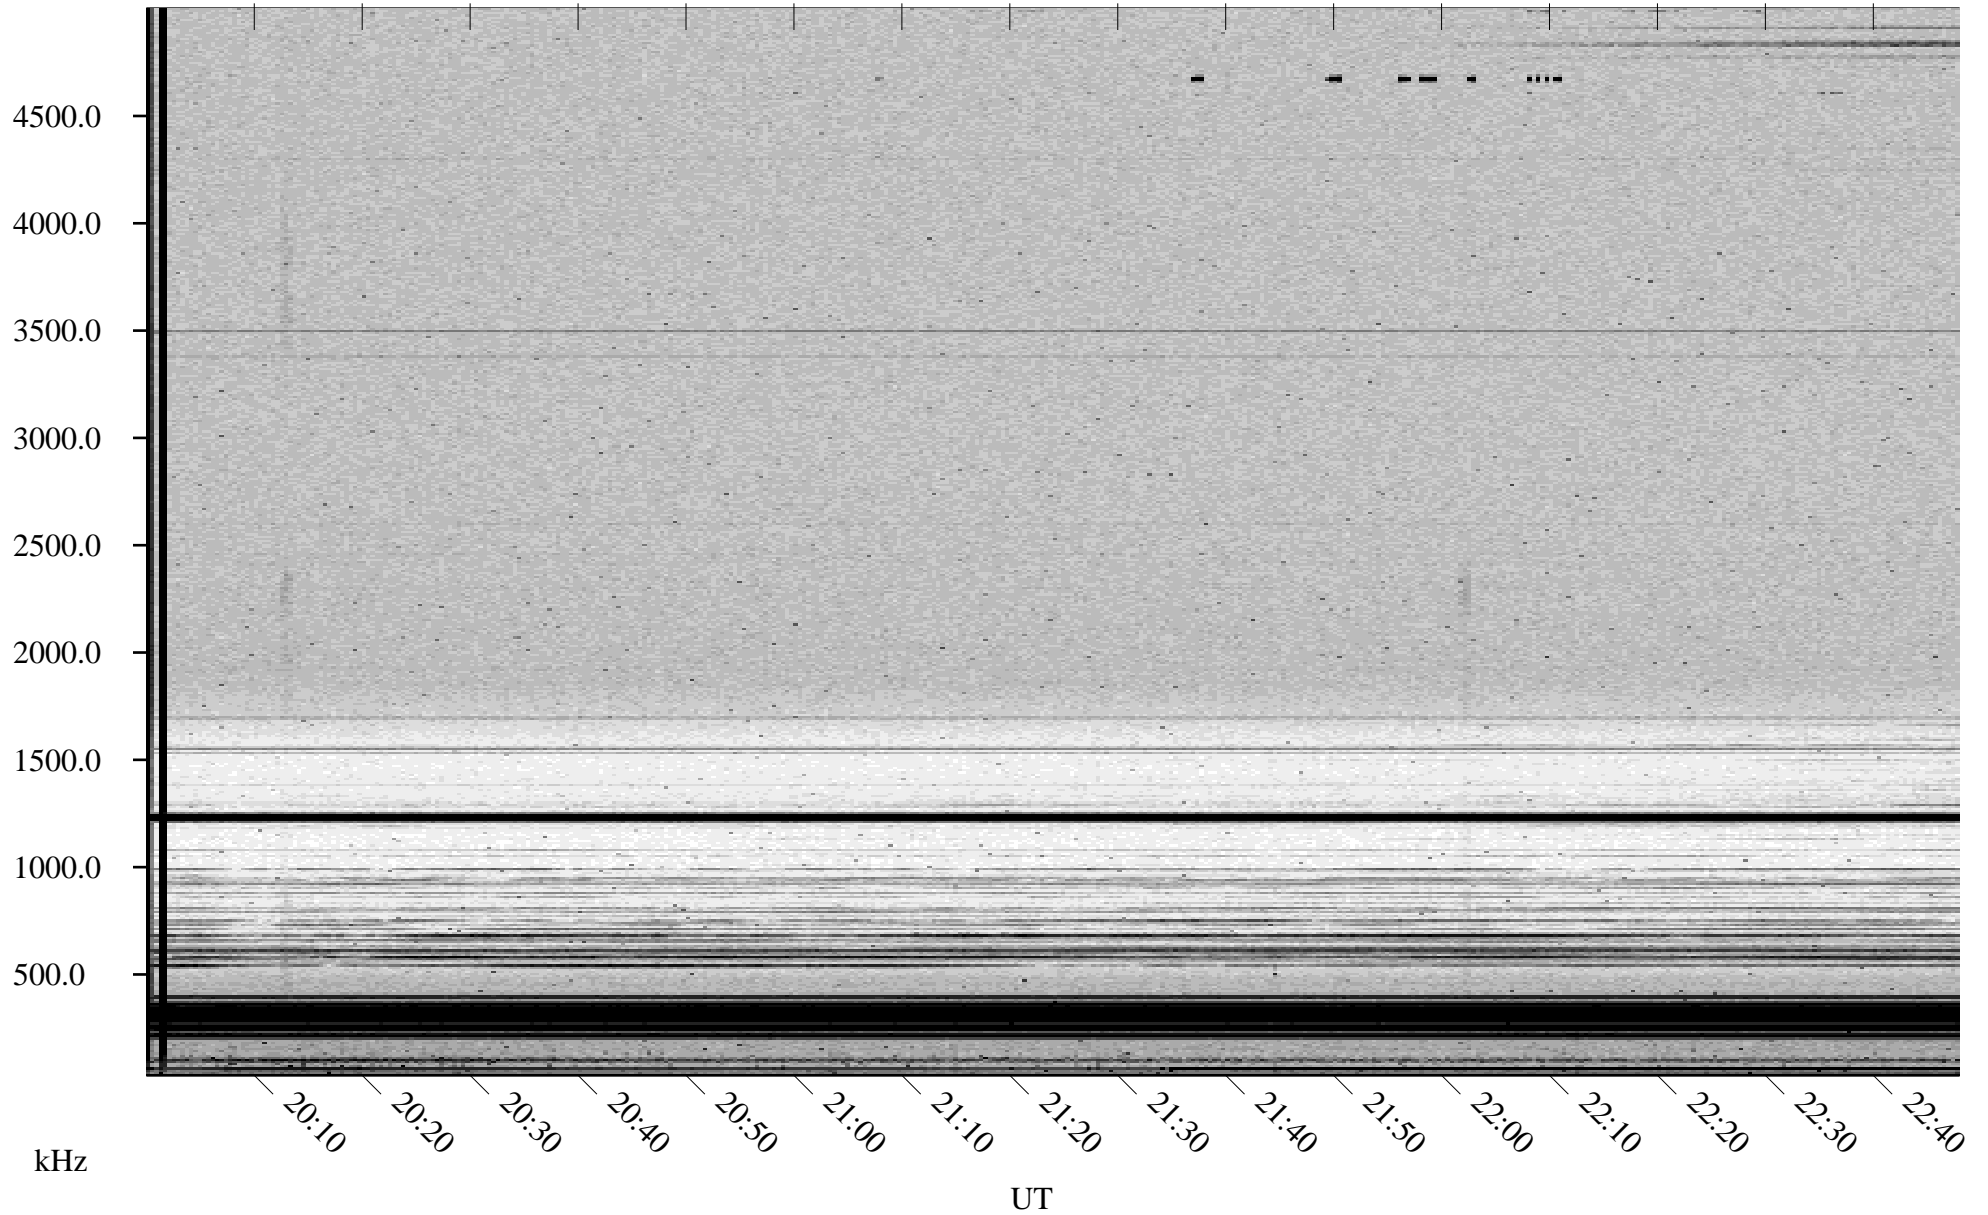

03/25/2002 Churchill, Manitoba

Linear Scale Black = 161 White = 15

ch02084l.r00m max_12

Page 1

03/25/2002 Churchill, Manitoba

Linear Scale Black = 161 White = 15

ch02084l.r00m max_12

Page 2

03/26/2002 Churchill, Manitoba

Linear Scale Black = 161 White = 15

ch02084l.r00m max_12

Page 3

03/26/2002 Churchill, Manitoba

Linear Scale Black = 161 White = 15

ch02084l.r00m max_12

Page 4

03/26/2002 Churchill, Manitoba

Linear Scale Black = 161 White = 15

ch02084l.r00m max_12

Page 5

03/26/2002 Churchill, Manitoba

Linear Scale Black = 161 White = 15

ch02084l.r00m max_12

Page 6

03/26/2002 Churchill, Manitoba

Linear Scale Black = 161 White = 15

ch02084l.r00m max_12

Page 7

03/26/2002 Churchill, Manitoba

Linear Scale Black = 161 White = 15

ch02084l.r00m max_12