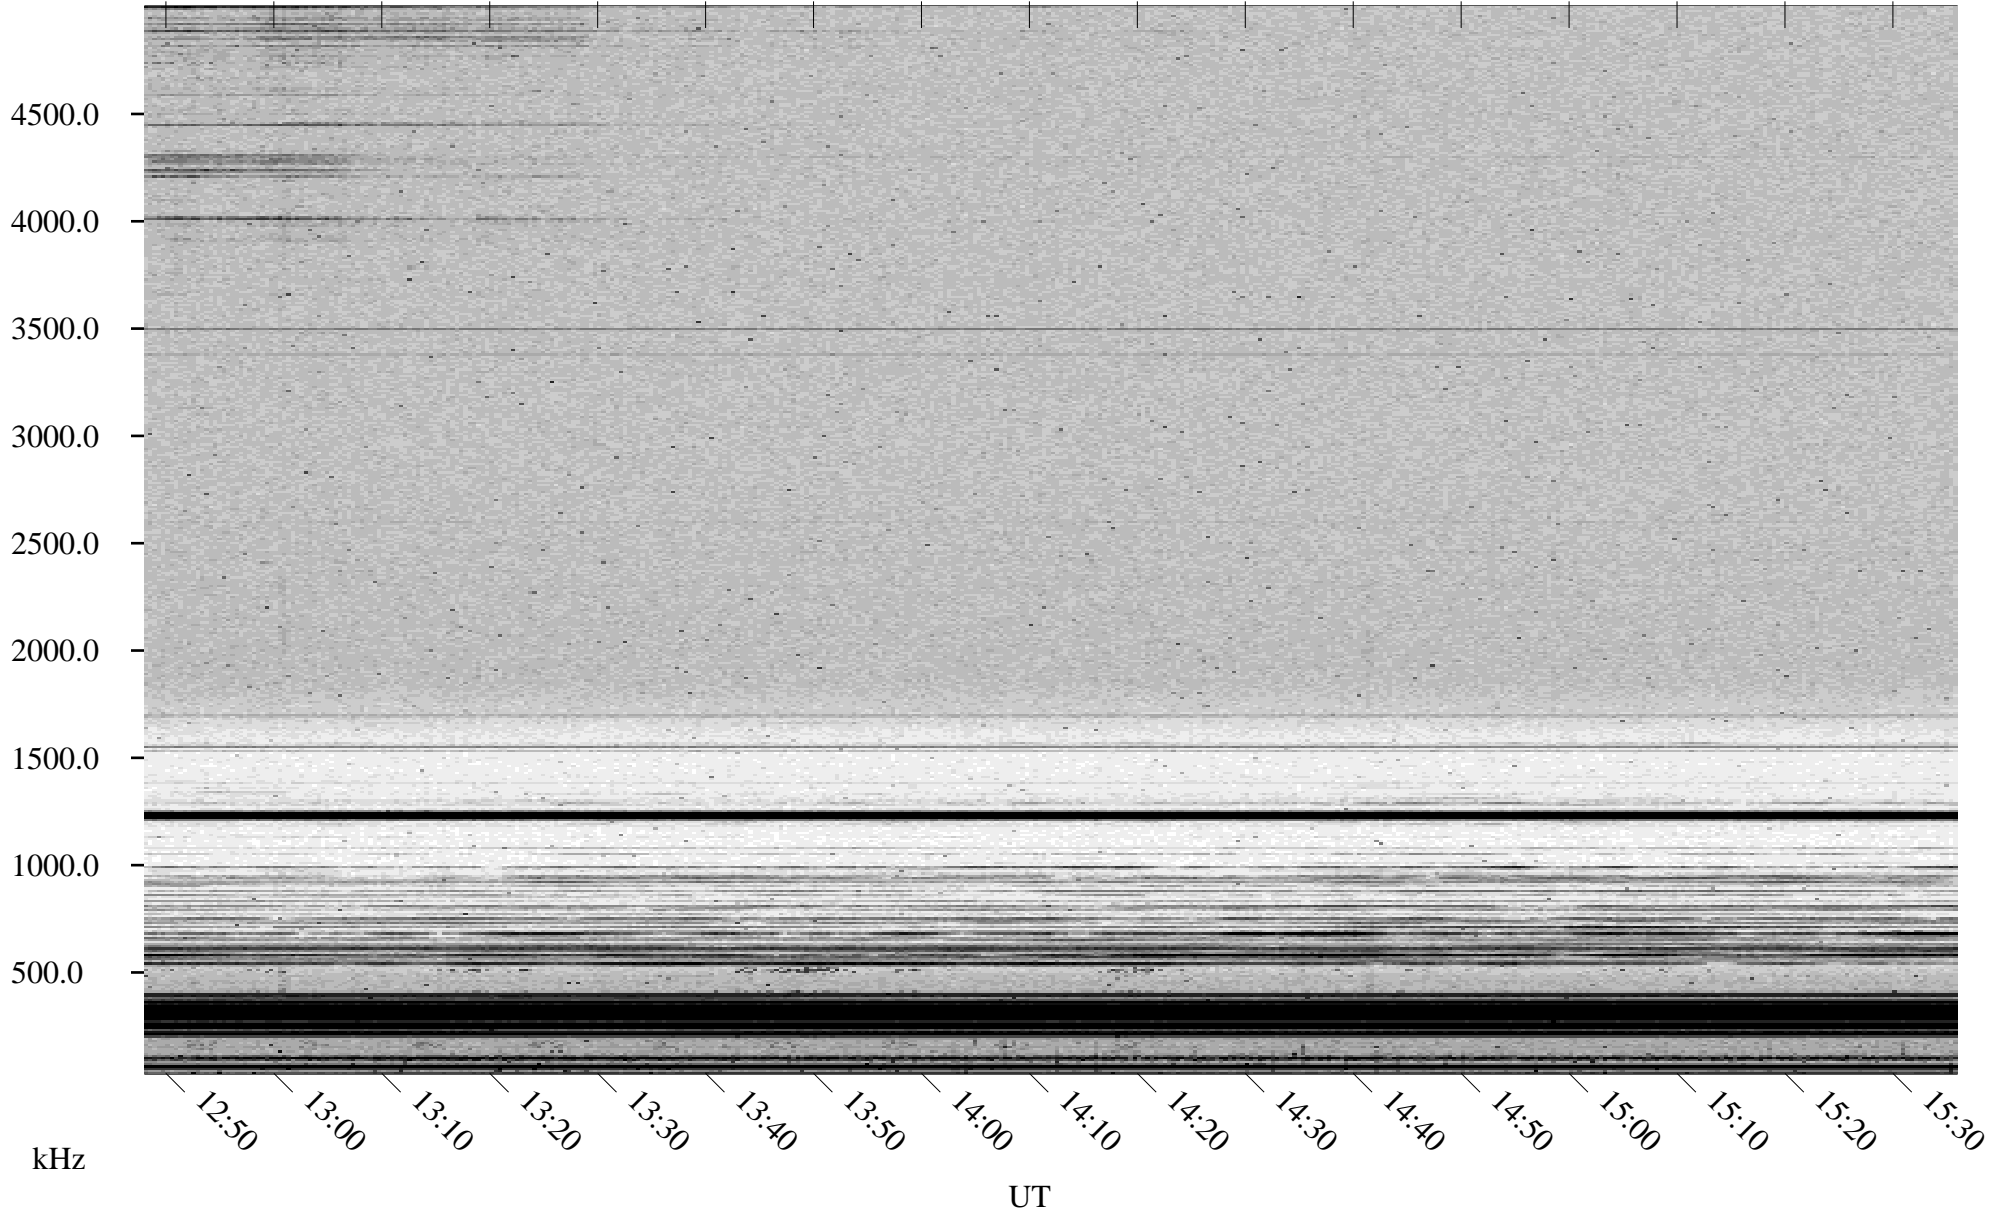

03/25/2002 Churchill, Manitoba

Linear Scale Black = 161 White = 15

ch02084l.r00m max_12

Page 1

03/25/2002 Churchill, Manitoba

Linear Scale Black = 161 White = 15

ch02084l.r00m max_12

Page 2

03/26/2002 Churchill, Manitoba

Linear Scale Black = 161 White = 15

ch02084l.r00m max_12

Page 3

03/26/2002 Churchill, Manitoba

Linear Scale Black = 161 White = 15

ch02084l.r00m max_12

Page 4

03/26/2002 Churchill, Manitoba

Linear Scale Black = 161 White = 15

ch02084l.r00m max_12

Page 5

03/26/2002 Churchill, Manitoba

Linear Scale Black = 161 White = 15

ch02084l.r00m max_12

Page 6

03/26/2002 Churchill, Manitoba

Linear Scale Black = 161 White = 15

ch02084l.r00m max_12

Page 7

03/26/2002 Churchill, Manitoba

Linear Scale Black = 161 White = 15

ch02084l.r00m max_12