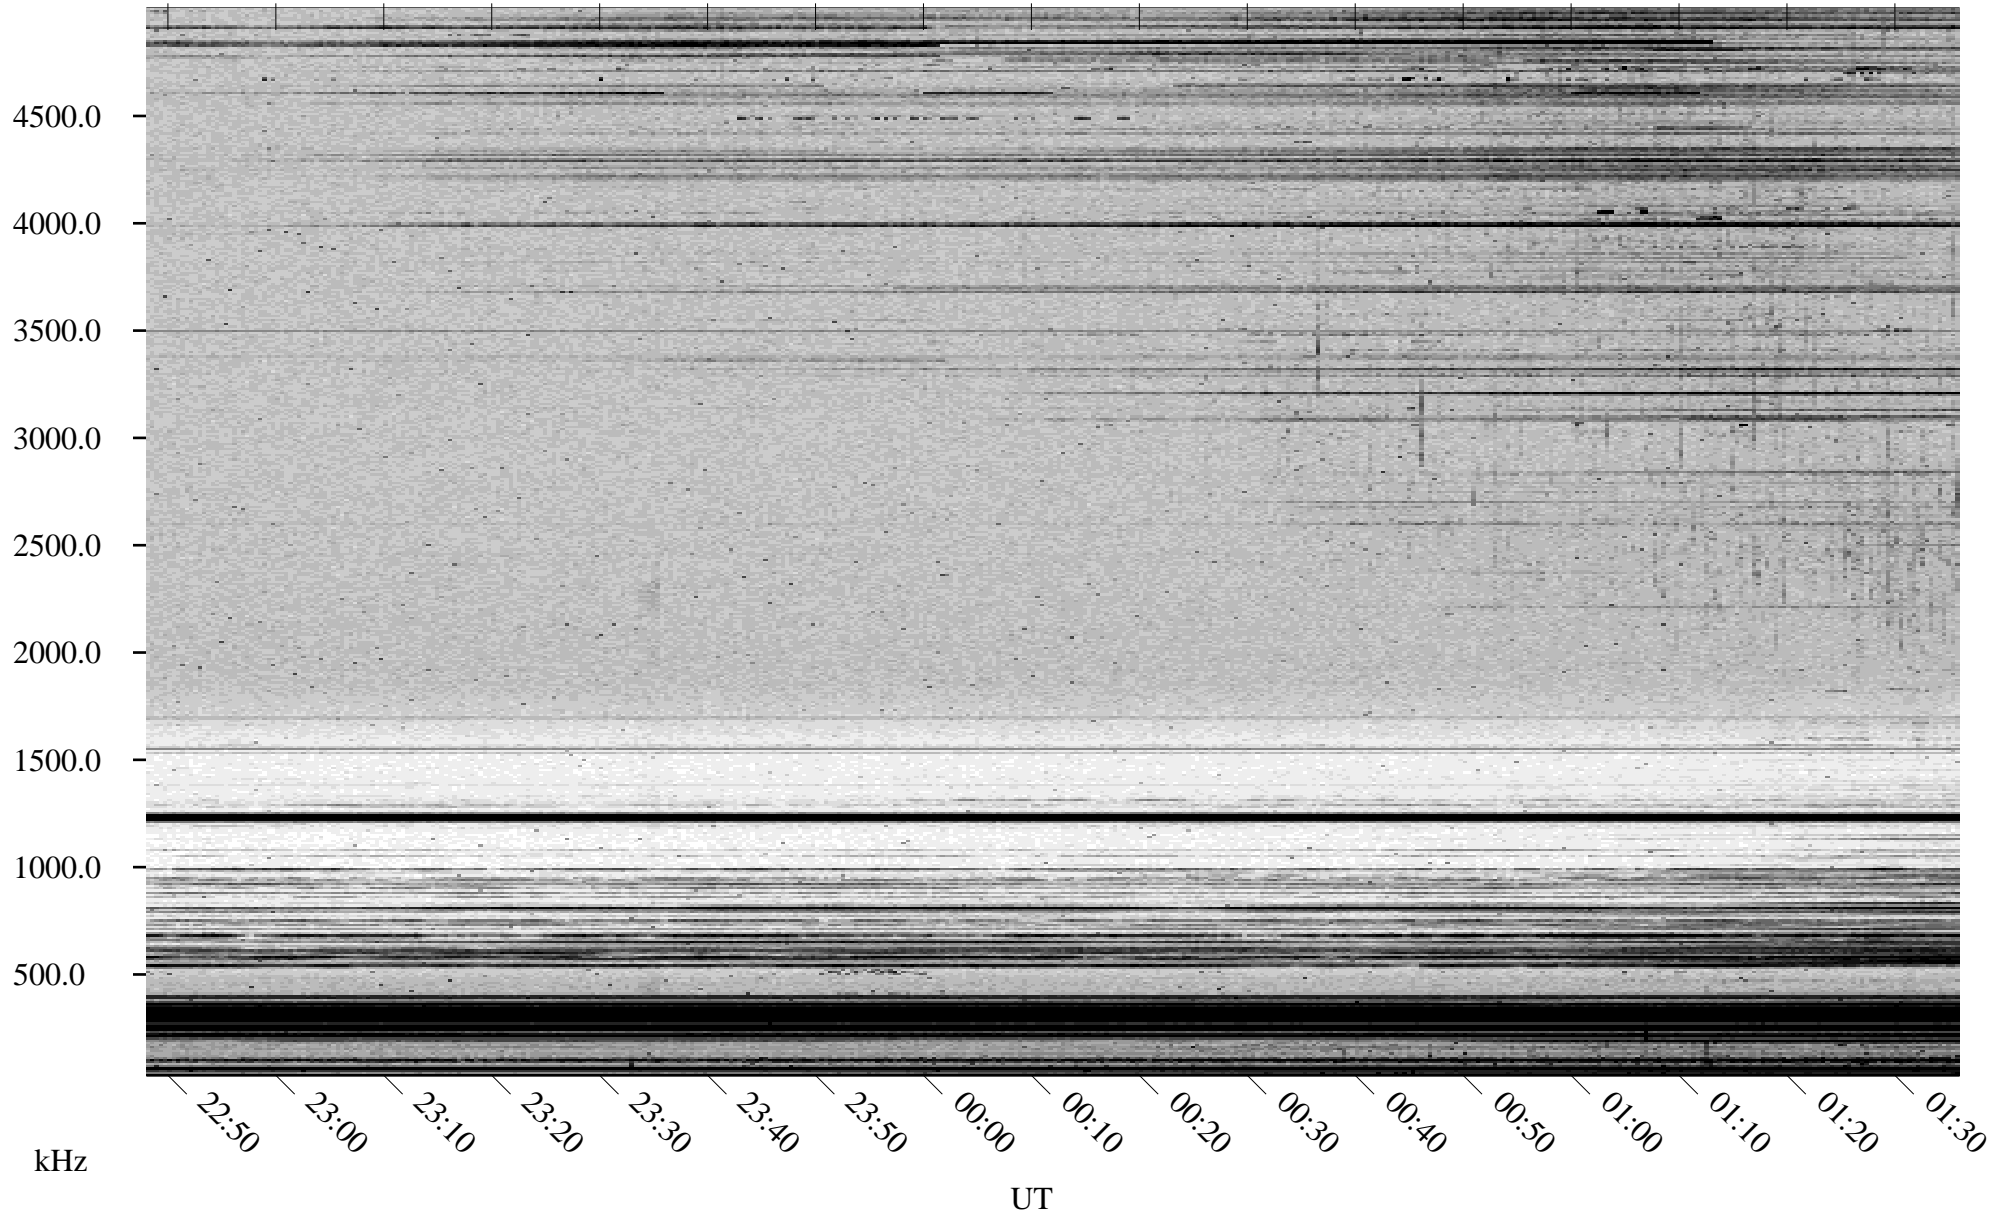

# 03/26/2002 Churchill, Manitoba

Linear Scale    Black = 161    White = 15

ch020851.r00m max\_12

Page 1

# 03/26/2002 Churchill, Manitoba

Linear Scale    Black = 161    White = 15

ch02085l.r00m max\_12

Page 2

# 03/27/2002 Churchill, Manitoba

Linear Scale    Black = 161    White = 15

ch020851.r00m max\_12

Page 3

# 03/27/2002 Churchill, Manitoba

Linear Scale    Black = 161    White = 15

ch020851.r00m max\_12

Page 4