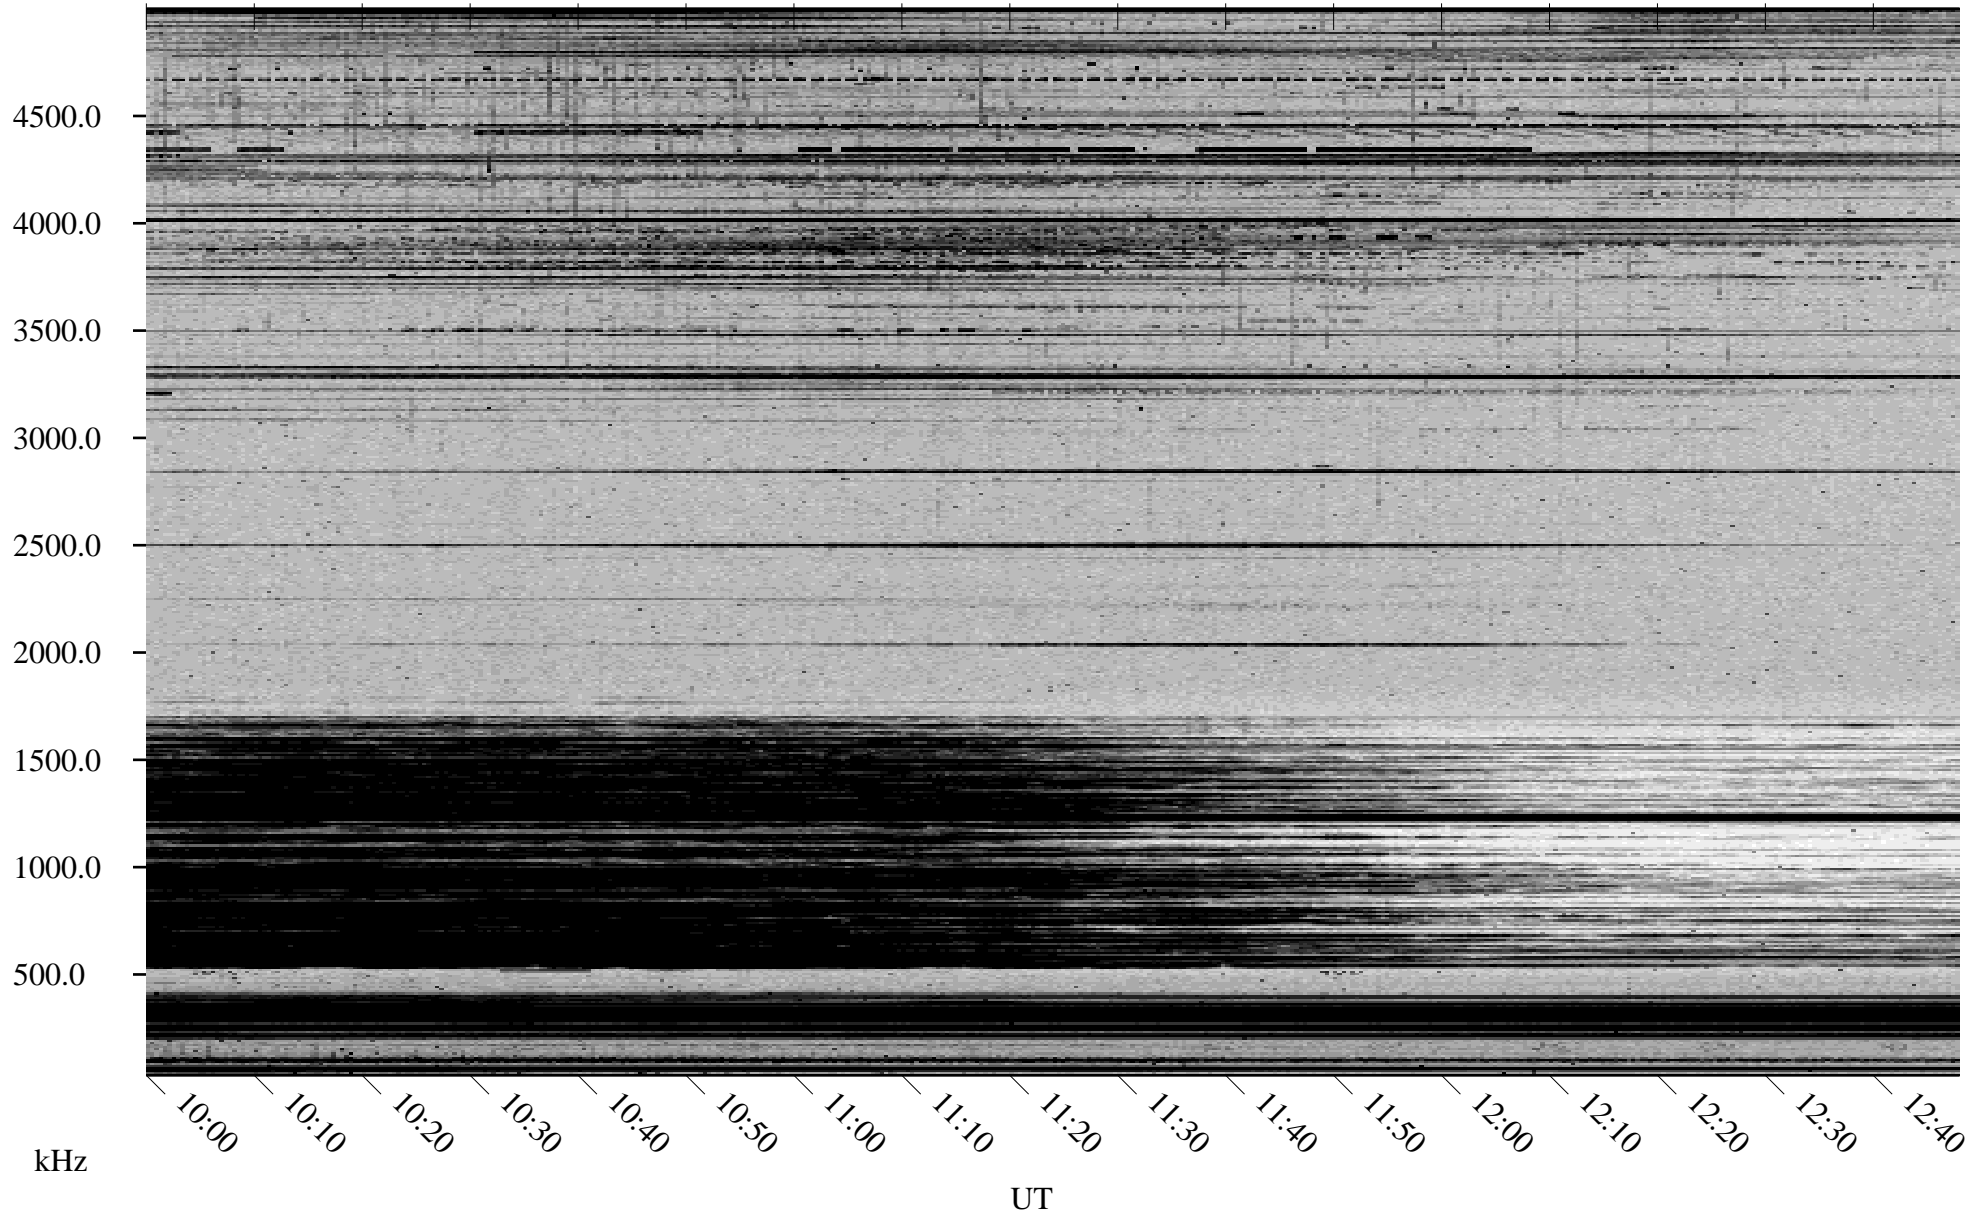

# 03/27/2002 Churchill, Manitoba

Linear Scale    Black = 161    White = 15

ch020851.r00m max\_12

Page 4

# 03/27/2002 Churchill, Manitoba

Linear Scale    Black = 161    White = 15

ch020851.r00m max\_12

Page 5

# 03/27/2002 Churchill, Manitoba

Linear Scale    Black = 161    White = 15

ch02085l.r00m max\_12

Page 6

# 03/27/2002 Churchill, Manitoba

Linear Scale    Black = 161    White = 15

ch020851.r00m max\_12

Page 7