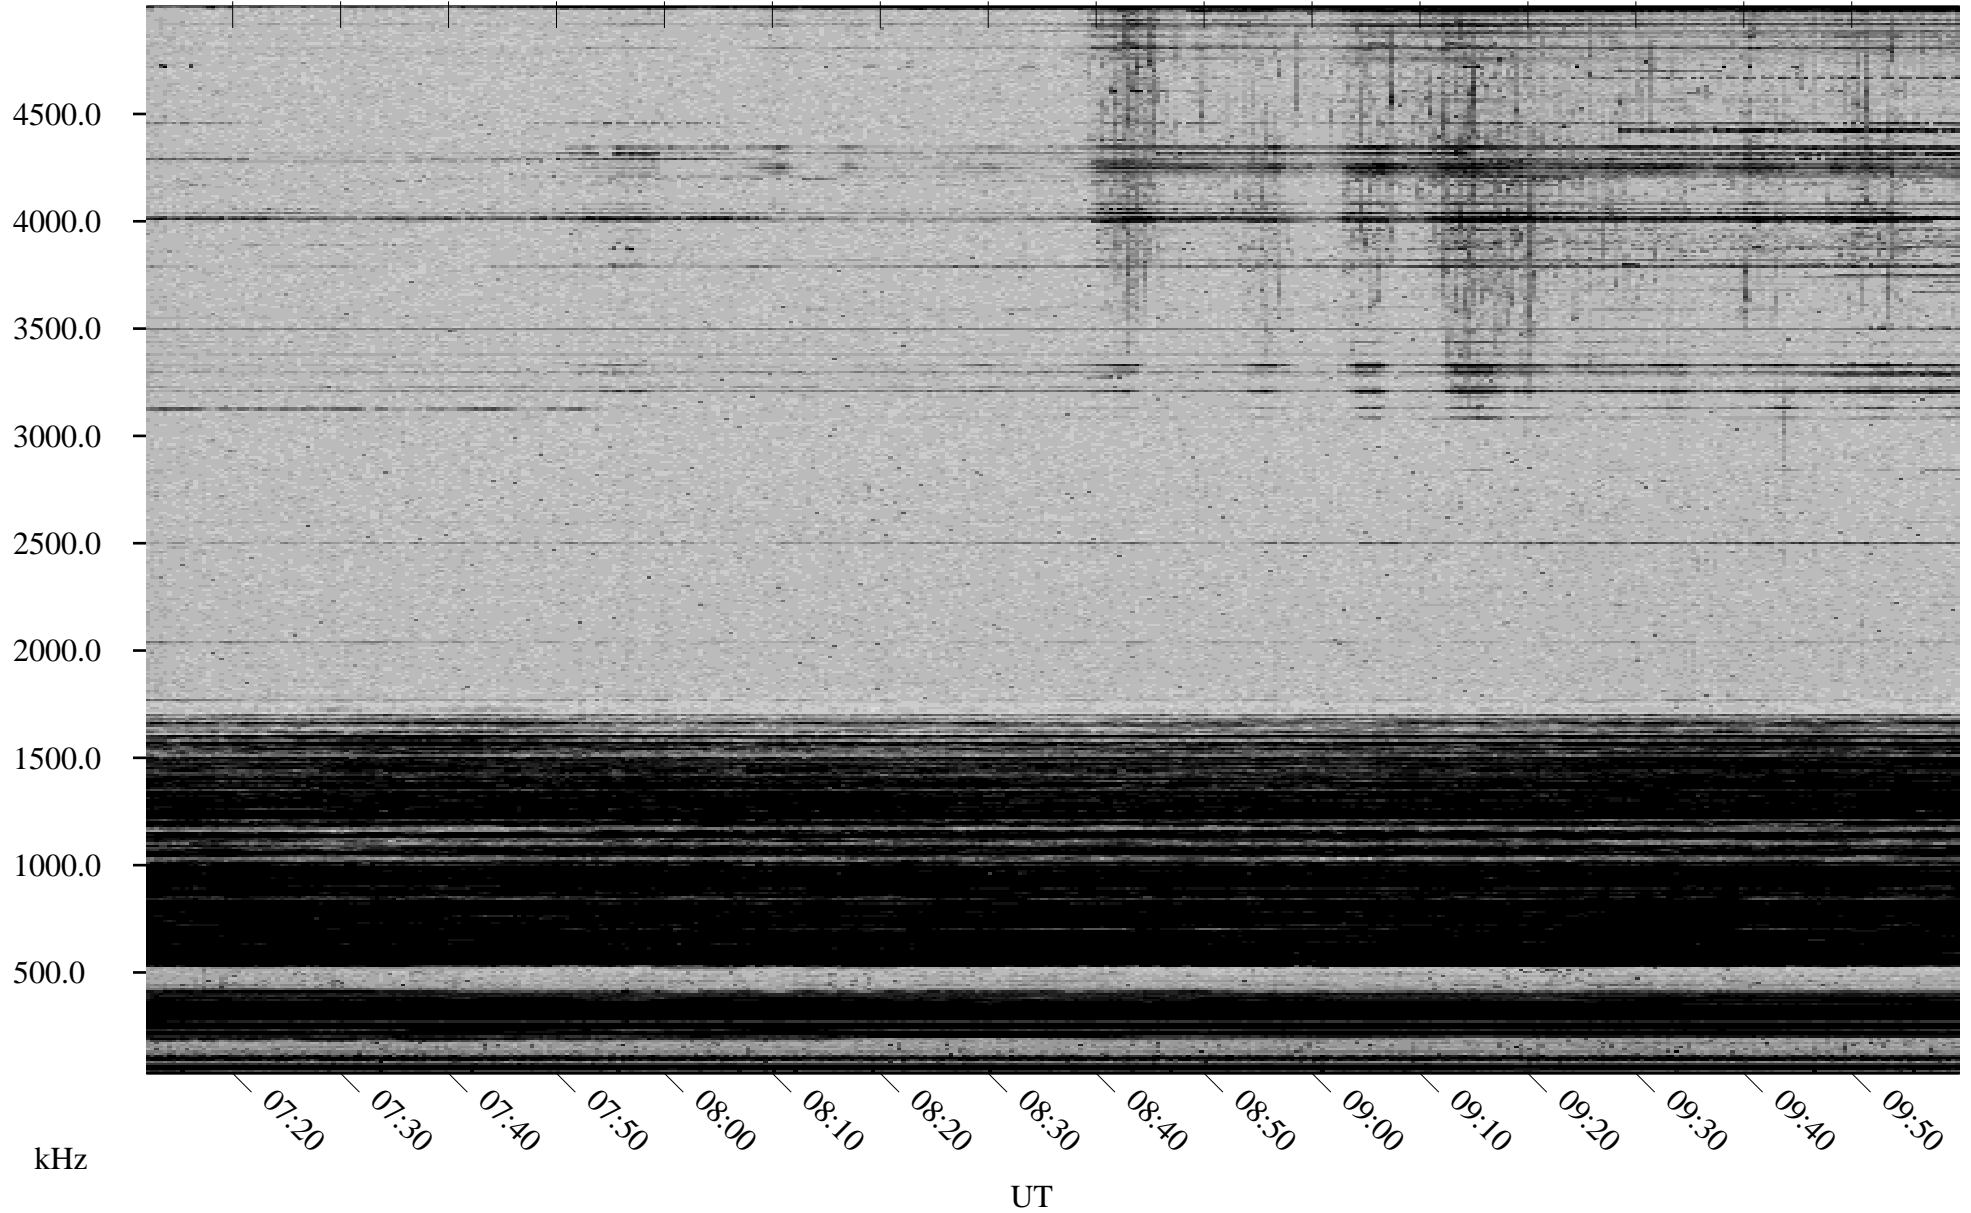

# 03/26/2002 Churchill, Manitoba

Linear Scale    Black = 161    White = 15

ch020851.r00m max\_12

Page 1

# 03/27/2002 Churchill, Manitoba

Linear Scale    Black = 161    White = 15

ch020851.r00m max\_12

Page 3

# 03/27/2002 Churchill, Manitoba

Linear Scale    Black = 161    White = 15

ch020851.r00m max\_12

Page 4

# 03/27/2002 Churchill, Manitoba

Linear Scale    Black = 161    White = 15

ch020851.r00m max\_12

Page 5