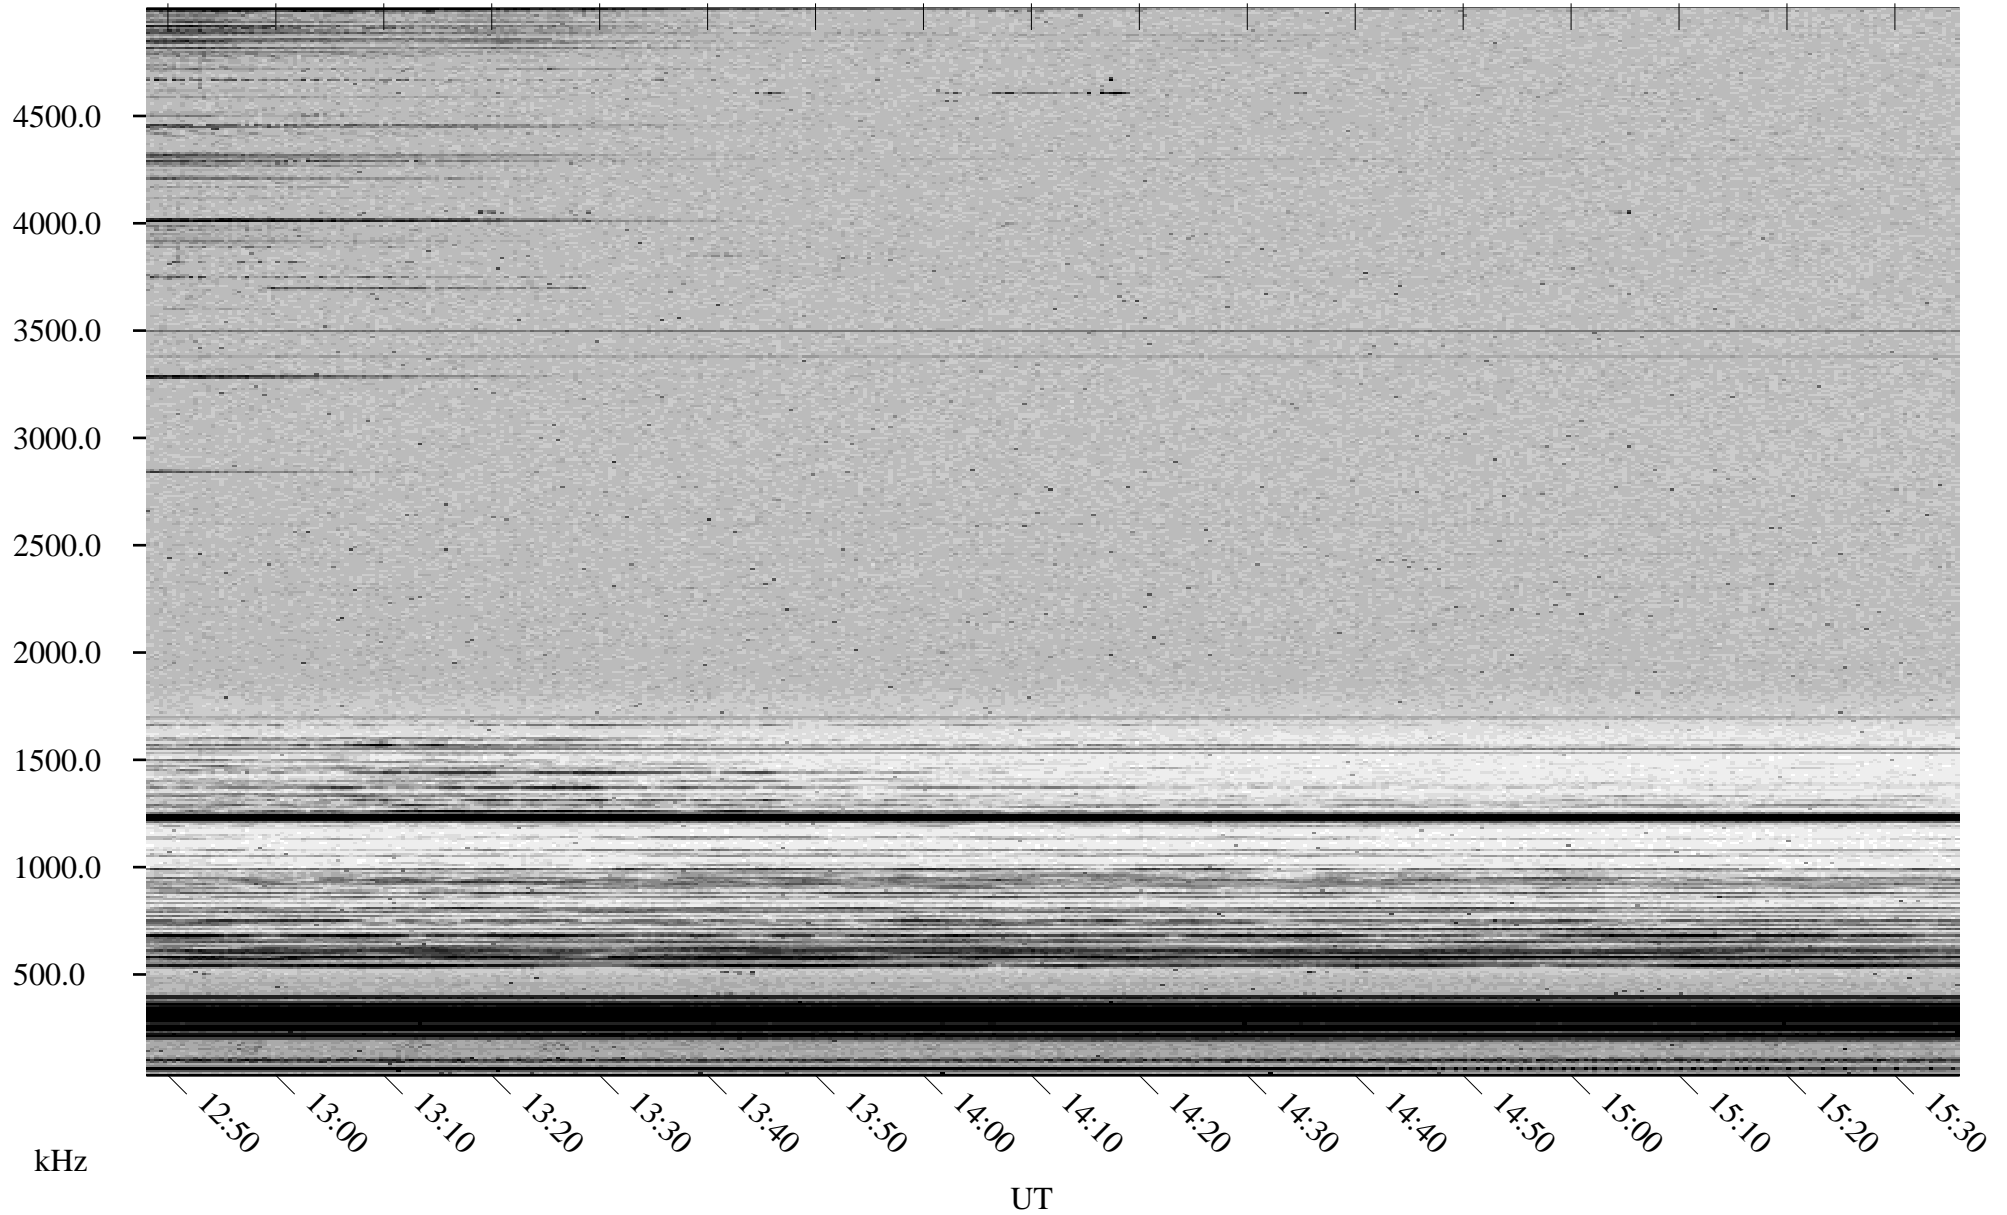

# 03/27/2002 Churchill, Manitoba

Linear Scale    Black = 161    White = 15

ch02085l.r00m max\_12

Page 6

# 03/27/2002 Churchill, Manitoba

Linear Scale    Black = 161    White = 15

ch020851.r00m max\_12

Page 7