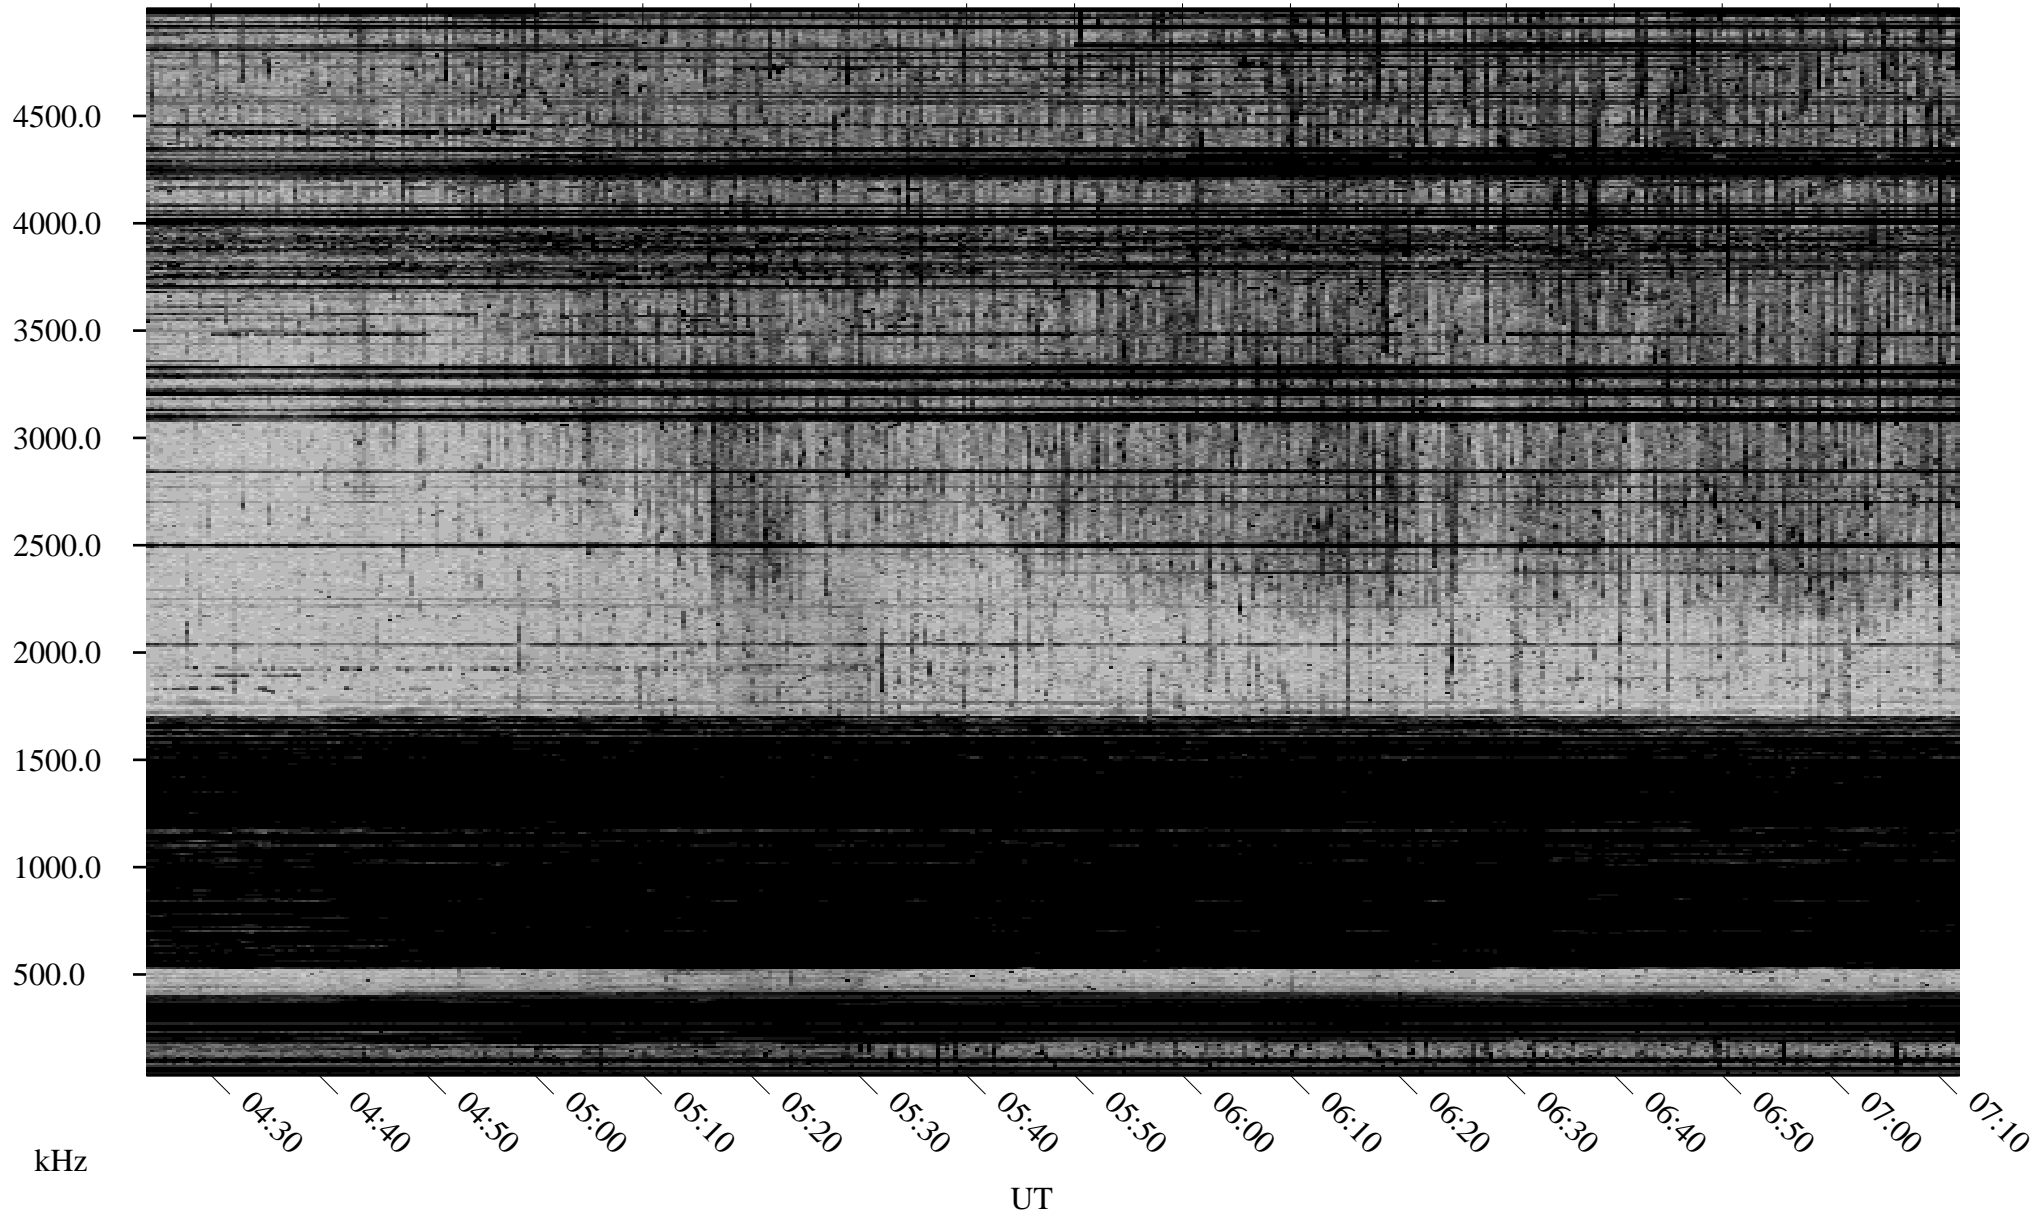

03/27/2002 Churchill, Manitoba

Linear Scale Black = 161 White = 15

ch02086l.r00m max_12

Page 1

03/27/2002 Churchill, Manitoba

Linear Scale Black = 161 White = 15

ch02086l.r00m max_12

Page 2

03/28/2002 Churchill, Manitoba

Linear Scale Black = 161 White = 15

ch02086l.r00m max_12

Page 3

03/28/2002 Churchill, Manitoba

Linear Scale Black = 161 White = 15

ch02086l.r00m max_12

Page 4

03/28/2002 Churchill, Manitoba

Linear Scale Black = 161 White = 15

ch02086l.r00m max_12

Page 5

03/28/2002 Churchill, Manitoba

Linear Scale Black = 161 White = 15

ch02086l.r00m max_12

Page 6

03/28/2002 Churchill, Manitoba

Linear Scale Black = 161 White = 15

ch02086l.r00m max_12

Page 7

03/28/2002 Churchill, Manitoba

Linear Scale Black = 161 White = 15

ch02086l.r00m max_12