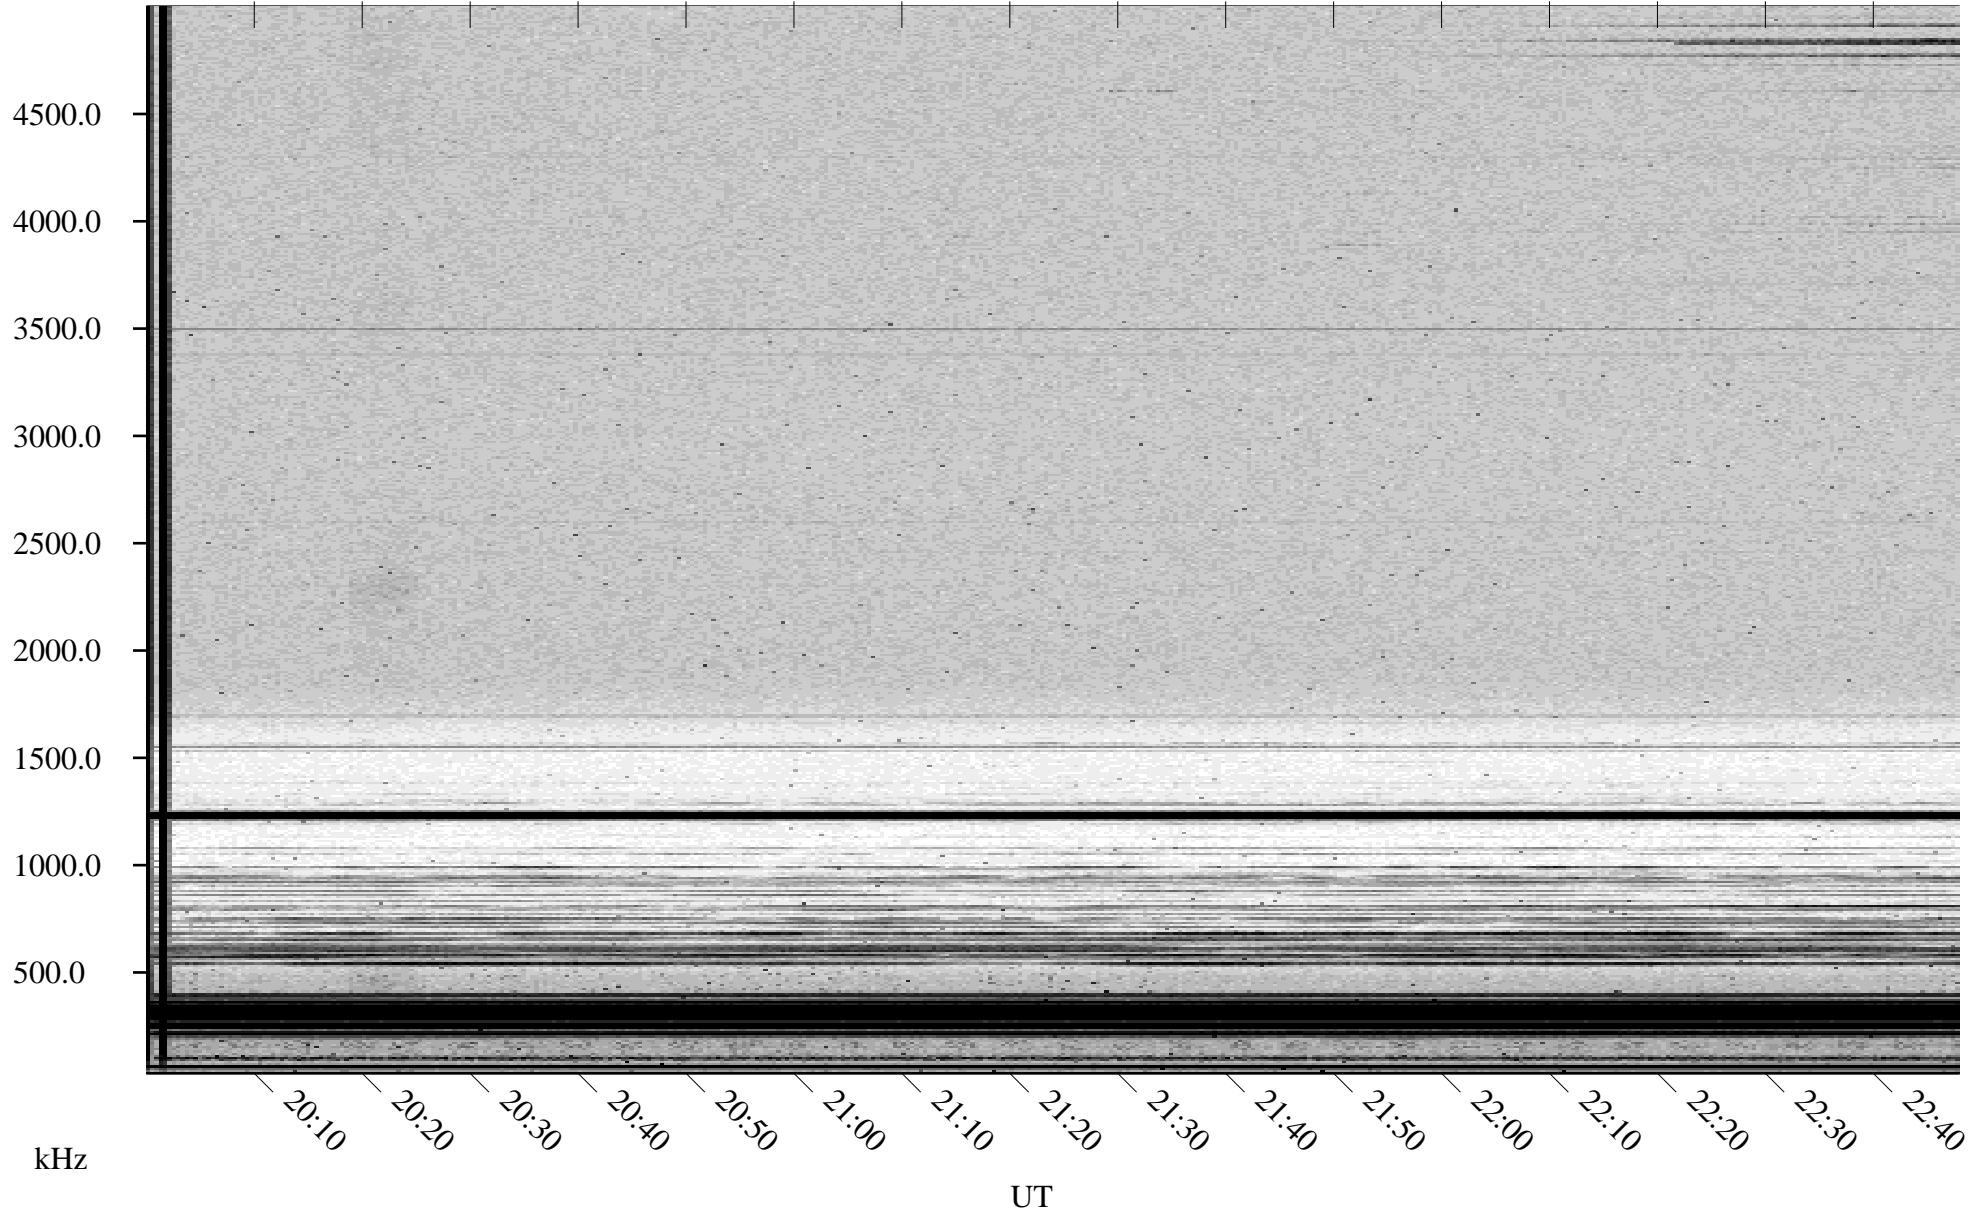

03/27/2002 Churchill, Manitoba

Linear Scale Black = 161 White = 15

ch02086l.r00m max_12

Page 1

03/27/2002 Churchill, Manitoba

Linear Scale Black = 161 White = 15

ch02086l.r00m max_12

Page 2

03/28/2002 Churchill, Manitoba

Linear Scale Black = 161 White = 15

ch02086l.r00m max_12

Page 3

03/28/2002 Churchill, Manitoba

Linear Scale Black = 161 White = 15

ch02086l.r00m max_12

Page 4

03/28/2002 Churchill, Manitoba

Linear Scale Black = 161 White = 15

ch02086l.r00m max_12

Page 5

03/28/2002 Churchill, Manitoba

Linear Scale Black = 161 White = 15

ch02086l.r00m max_12

Page 6

03/28/2002 Churchill, Manitoba

Linear Scale Black = 161 White = 15

ch02086l.r00m max_12

Page 7

03/28/2002 Churchill, Manitoba

Linear Scale Black = 161 White = 15

ch02086l.r00m max_12