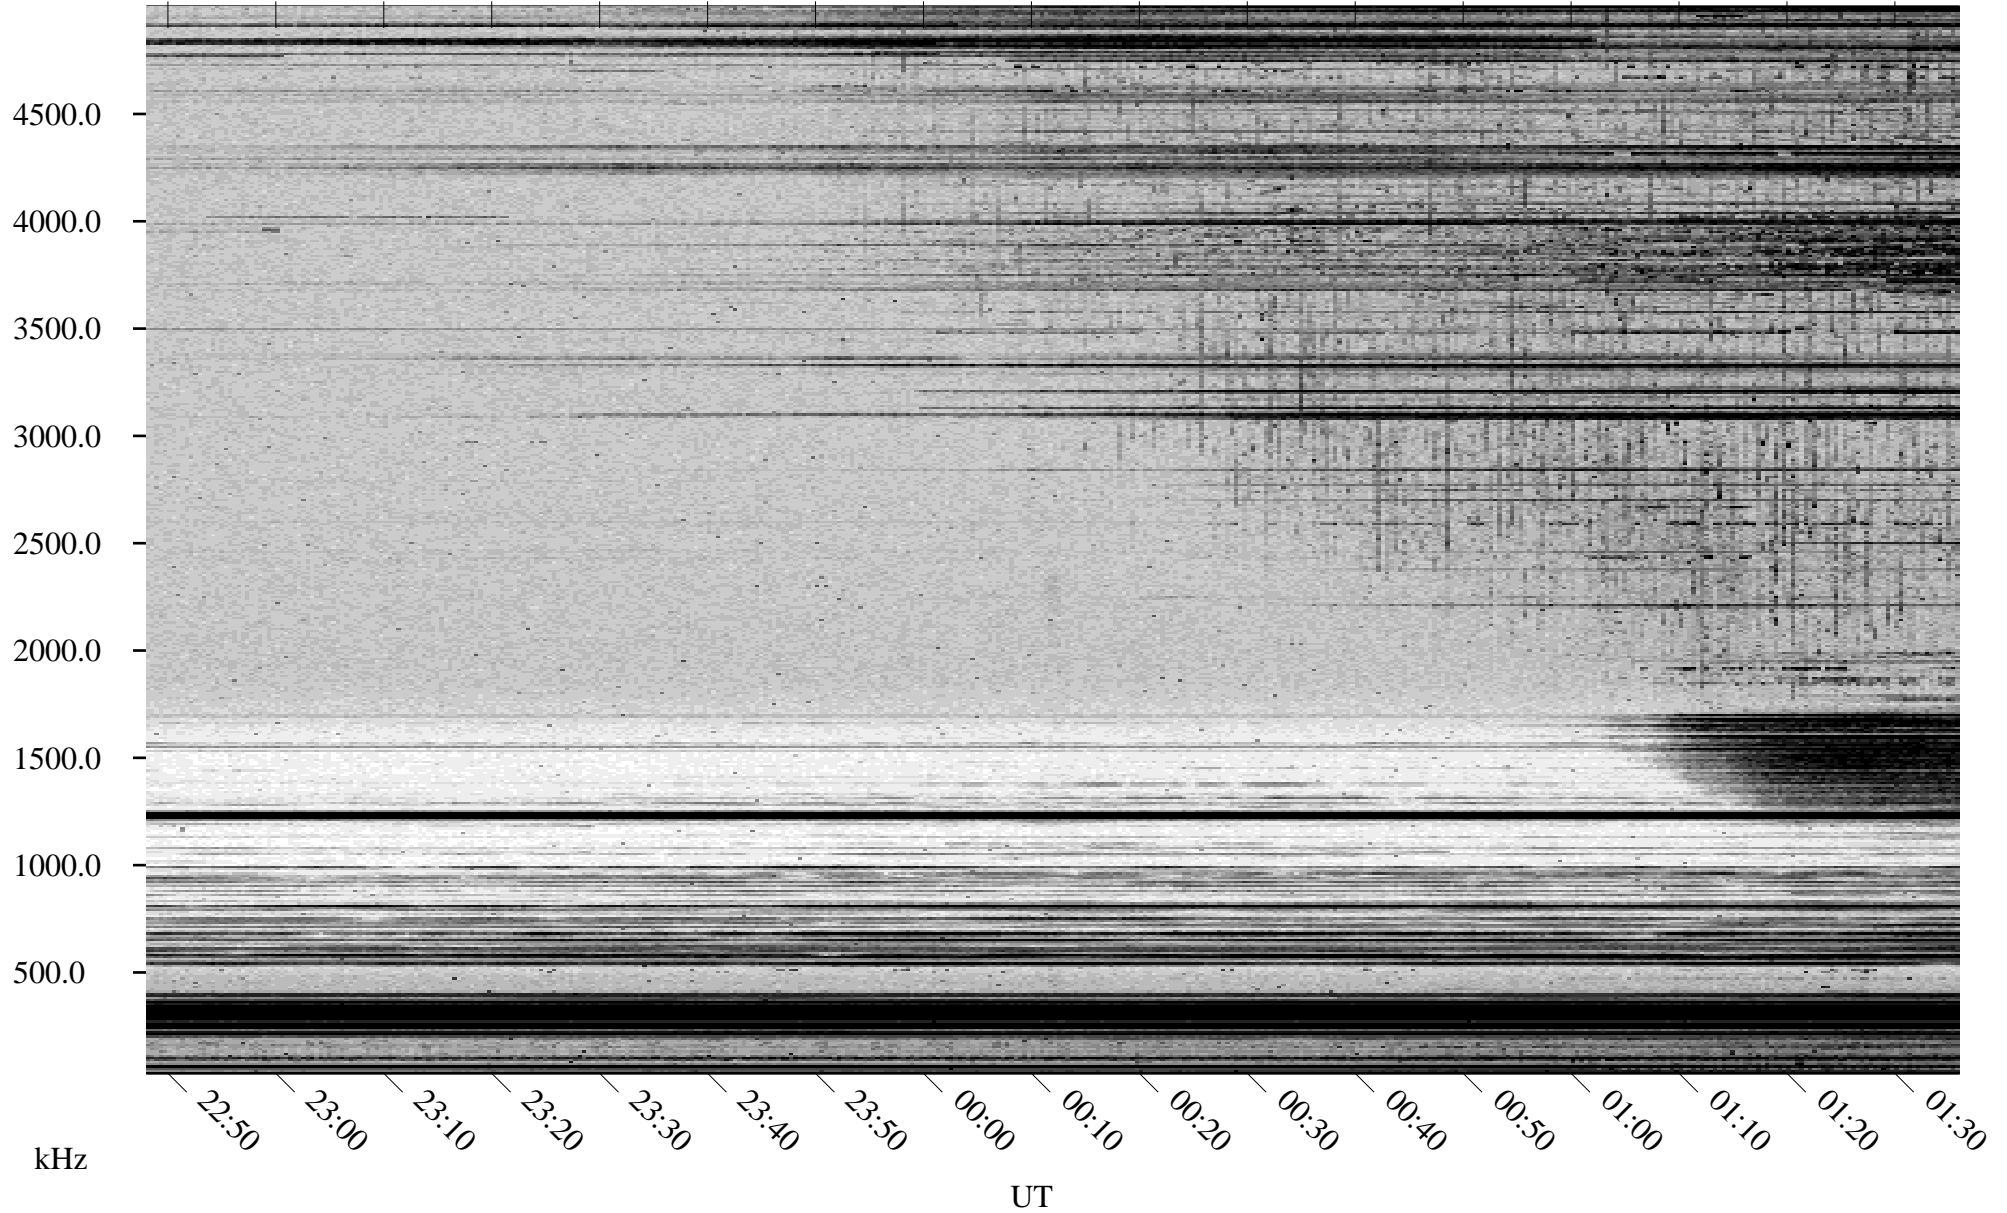

03/27/2002 Churchill, Manitoba

Linear Scale Black = 161 White = 15

ch02086l.r00m max_12

Page 1

03/27/2002 Churchill, Manitoba

Linear Scale Black = 161 White = 15

ch02086l.r00m max_12

Page 2

03/28/2002 Churchill, Manitoba

Linear Scale Black = 161 White = 15

ch02086l.r00m max_12

Page 3

03/28/2002 Churchill, Manitoba

Linear Scale Black = 161 White = 15

ch02086l.r00m max_12

Page 4

03/28/2002 Churchill, Manitoba

Linear Scale Black = 161 White = 15

ch02086l.r00m max_12

Page 5

03/28/2002 Churchill, Manitoba

Linear Scale Black = 161 White = 15

ch02086l.r00m max_12

Page 6

03/28/2002 Churchill, Manitoba

Linear Scale Black = 161 White = 15

ch02086l.r00m max_12

Page 7

03/28/2002 Churchill, Manitoba

Linear Scale Black = 161 White = 15

ch02086l.r00m max_12