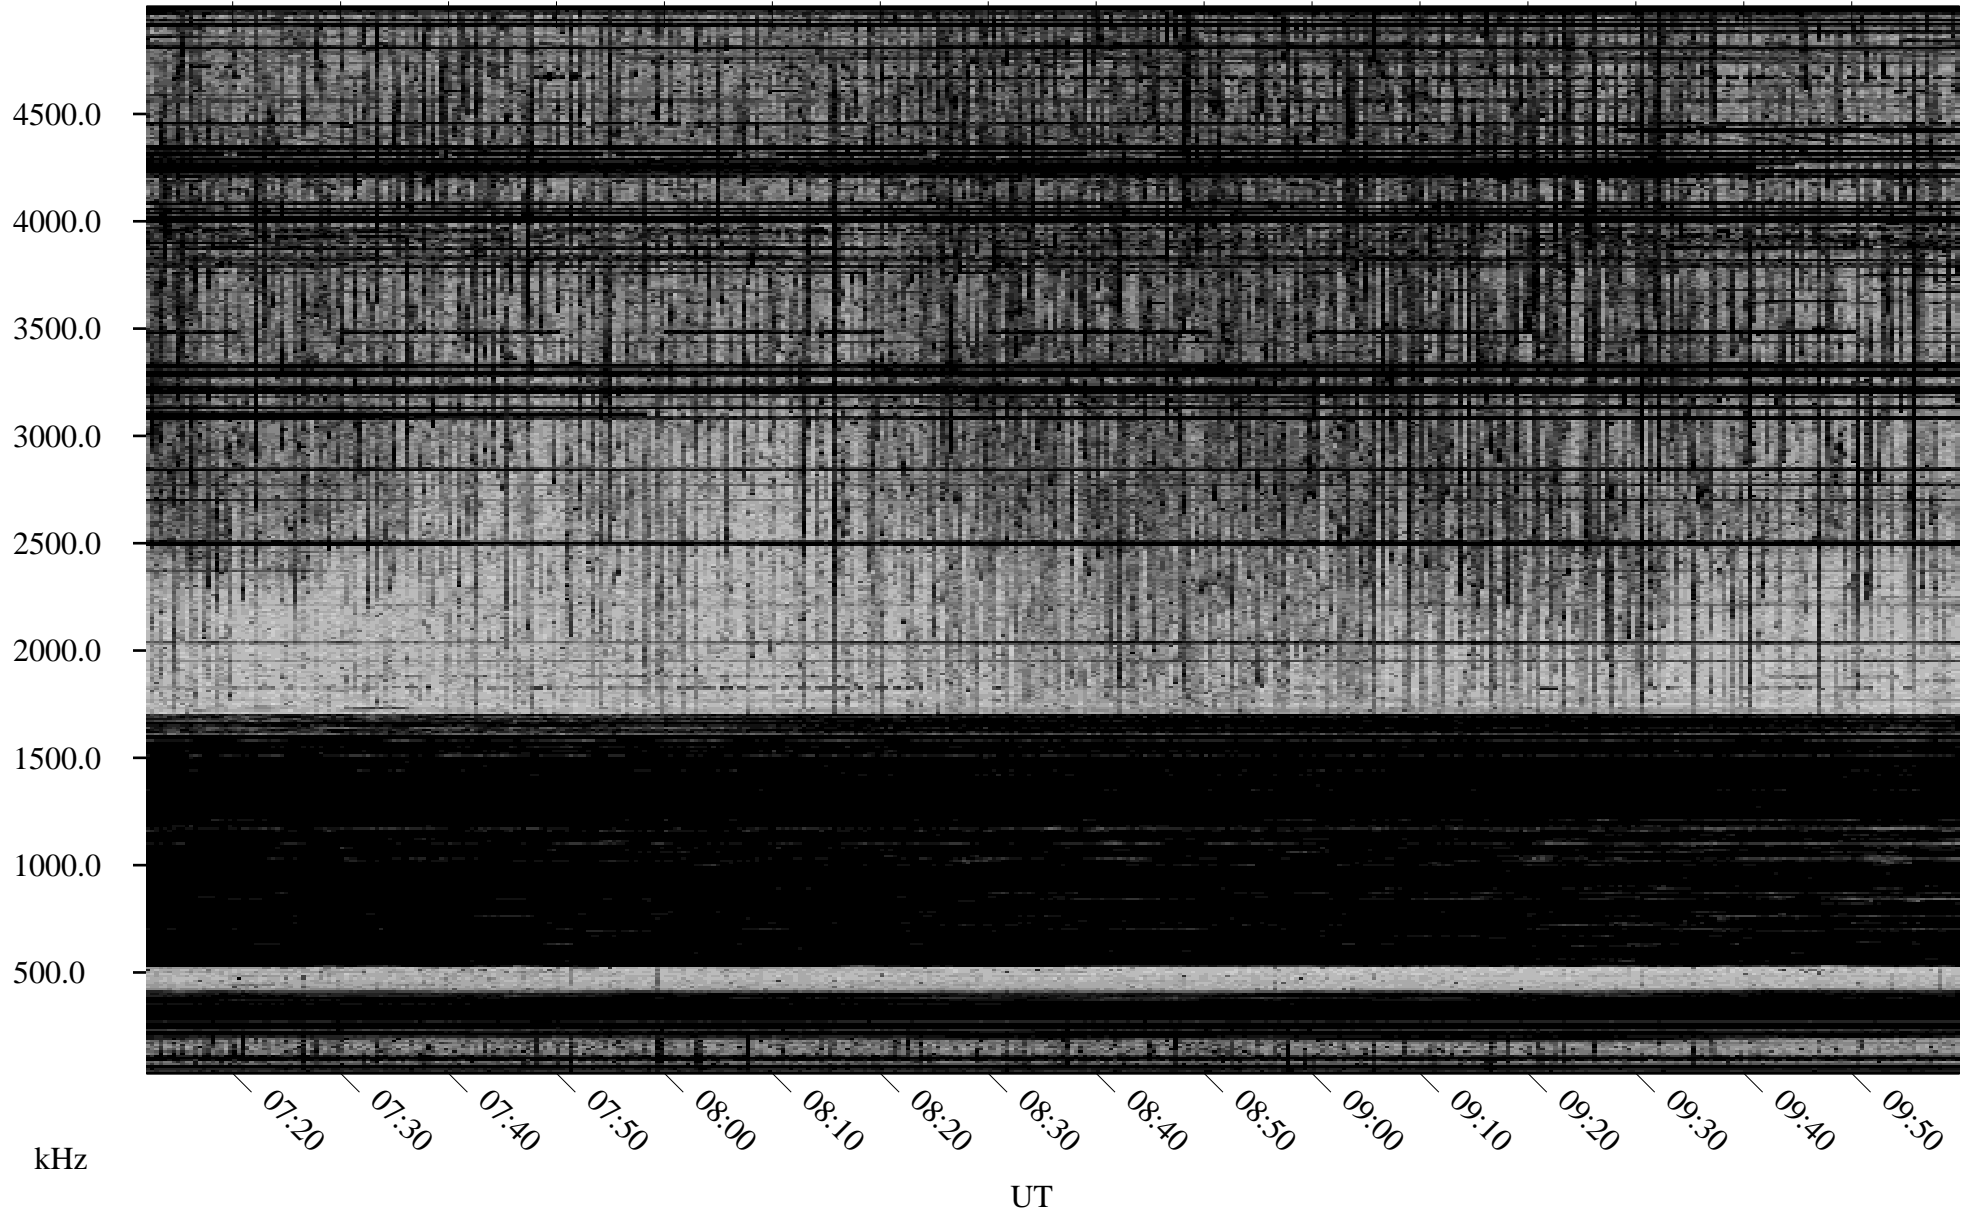

03/27/2002 Churchill, Manitoba

Linear Scale Black = 161 White = 15

ch02086l.r00m max_12

Page 1

03/27/2002 Churchill, Manitoba

Linear Scale Black = 161 White = 15

ch02086l.r00m max_12

Page 2

03/28/2002 Churchill, Manitoba

Linear Scale Black = 161 White = 15

ch02086l.r00m max_12

Page 3

03/28/2002 Churchill, Manitoba

Linear Scale Black = 161 White = 15

ch02086l.r00m max_12

Page 4

03/28/2002 Churchill, Manitoba

Linear Scale Black = 161 White = 15

ch02086l.r00m max_12

Page 5

03/28/2002 Churchill, Manitoba

Linear Scale Black = 161 White = 15

ch02086l.r00m max_12

Page 6

03/28/2002 Churchill, Manitoba

Linear Scale Black = 161 White = 15

ch02086l.r00m max_12

Page 7

03/28/2002 Churchill, Manitoba

Linear Scale Black = 161 White = 15

ch02086l.r00m max_12