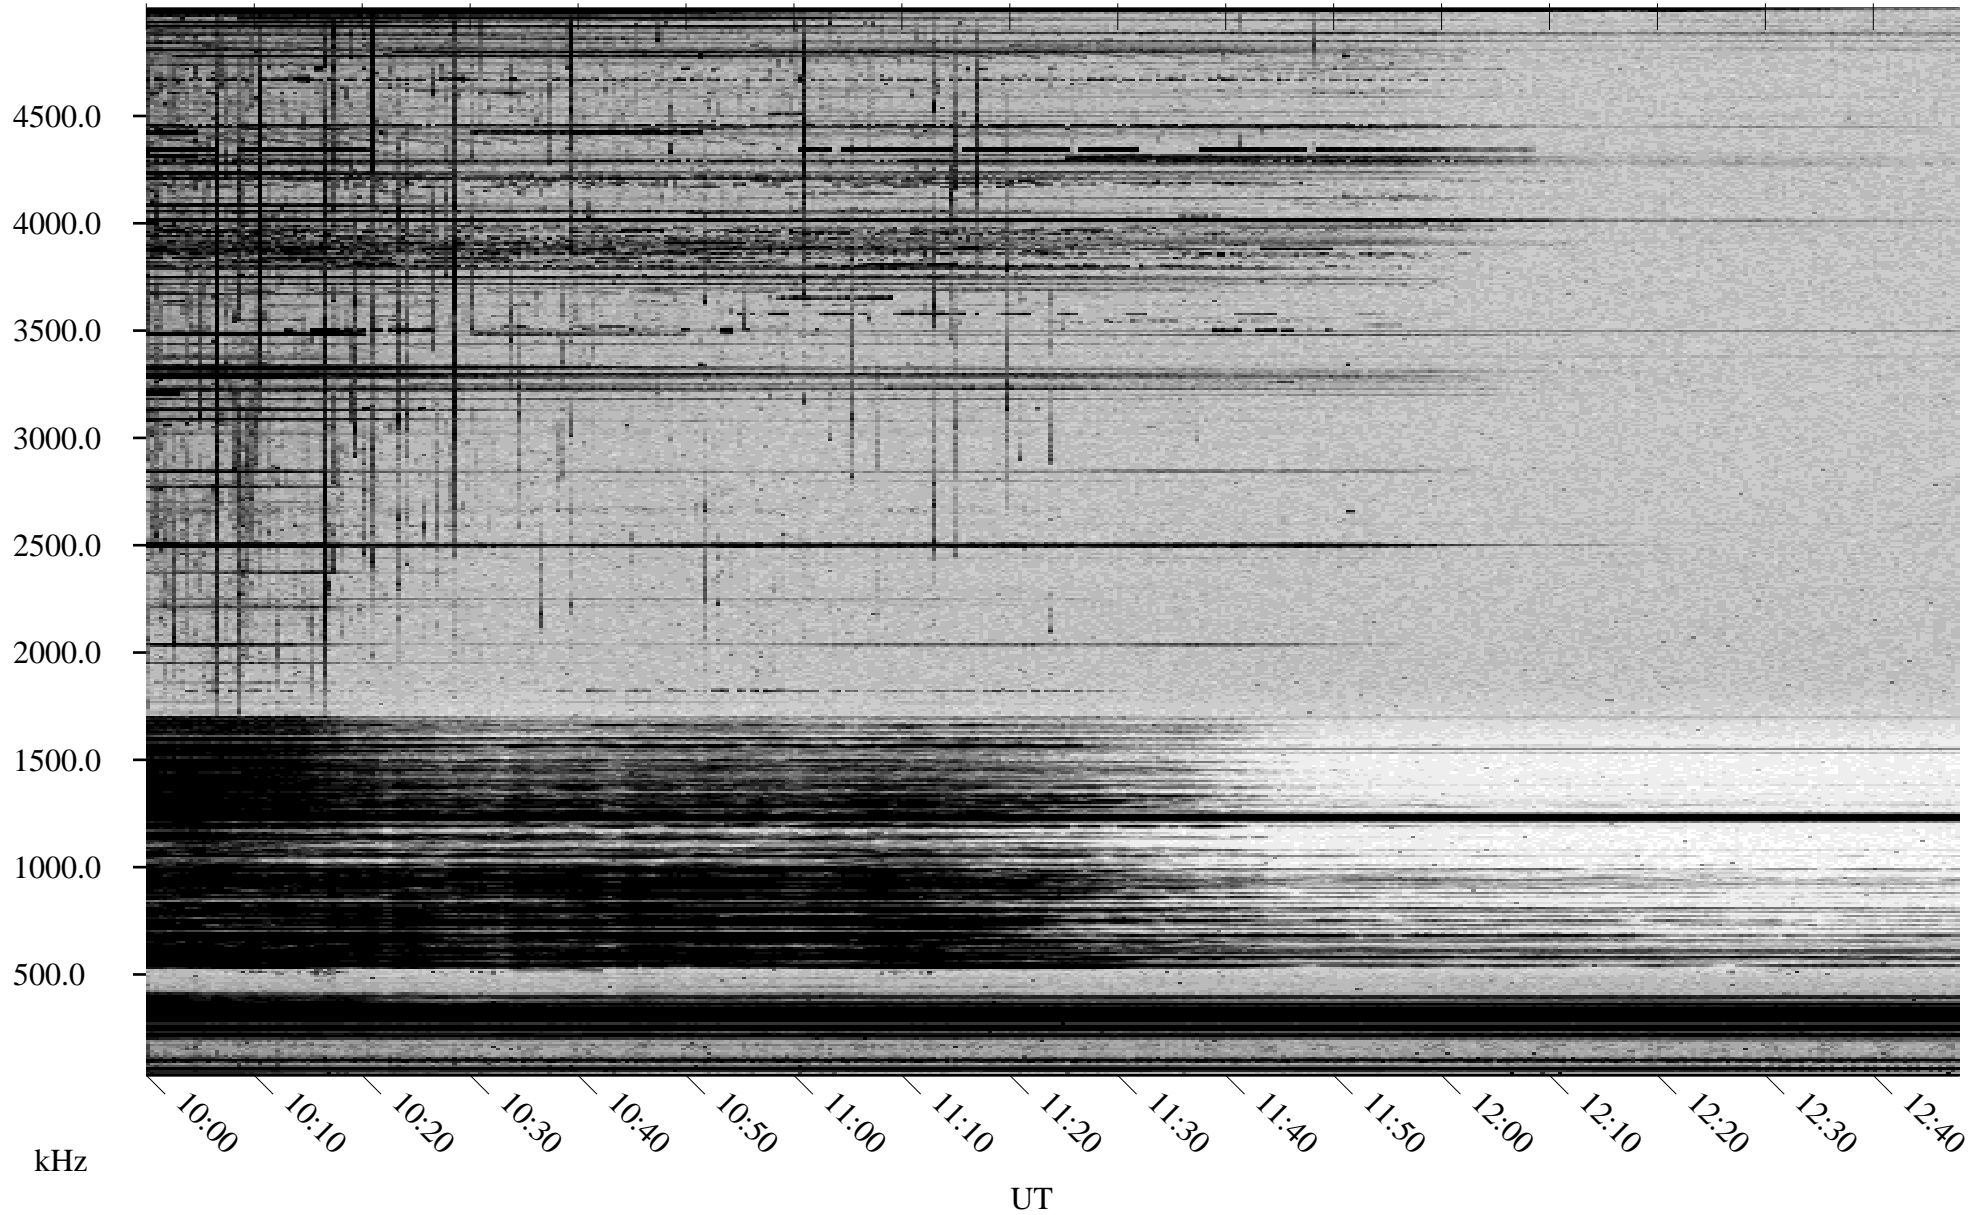

03/27/2002 Churchill, Manitoba

Linear Scale Black = 161 White = 15

ch02086l.r00m max_12

Page 1

03/27/2002 Churchill, Manitoba

Linear Scale Black = 161 White = 15

ch02086l.r00m max_12

Page 2

03/28/2002 Churchill, Manitoba

Linear Scale Black = 161 White = 15

ch02086l.r00m max_12

Page 3

03/28/2002 Churchill, Manitoba

Linear Scale Black = 161 White = 15

ch02086l.r00m max_12

Page 4

03/28/2002 Churchill, Manitoba

Linear Scale Black = 161 White = 15

ch02086l.r00m max_12

Page 5

03/28/2002 Churchill, Manitoba

Linear Scale Black = 161 White = 15

ch02086l.r00m max_12

Page 6

03/28/2002 Churchill, Manitoba

Linear Scale Black = 161 White = 15

ch02086l.r00m max_12

Page 7

03/28/2002 Churchill, Manitoba

Linear Scale Black = 161 White = 15

ch02086l.r00m max_12