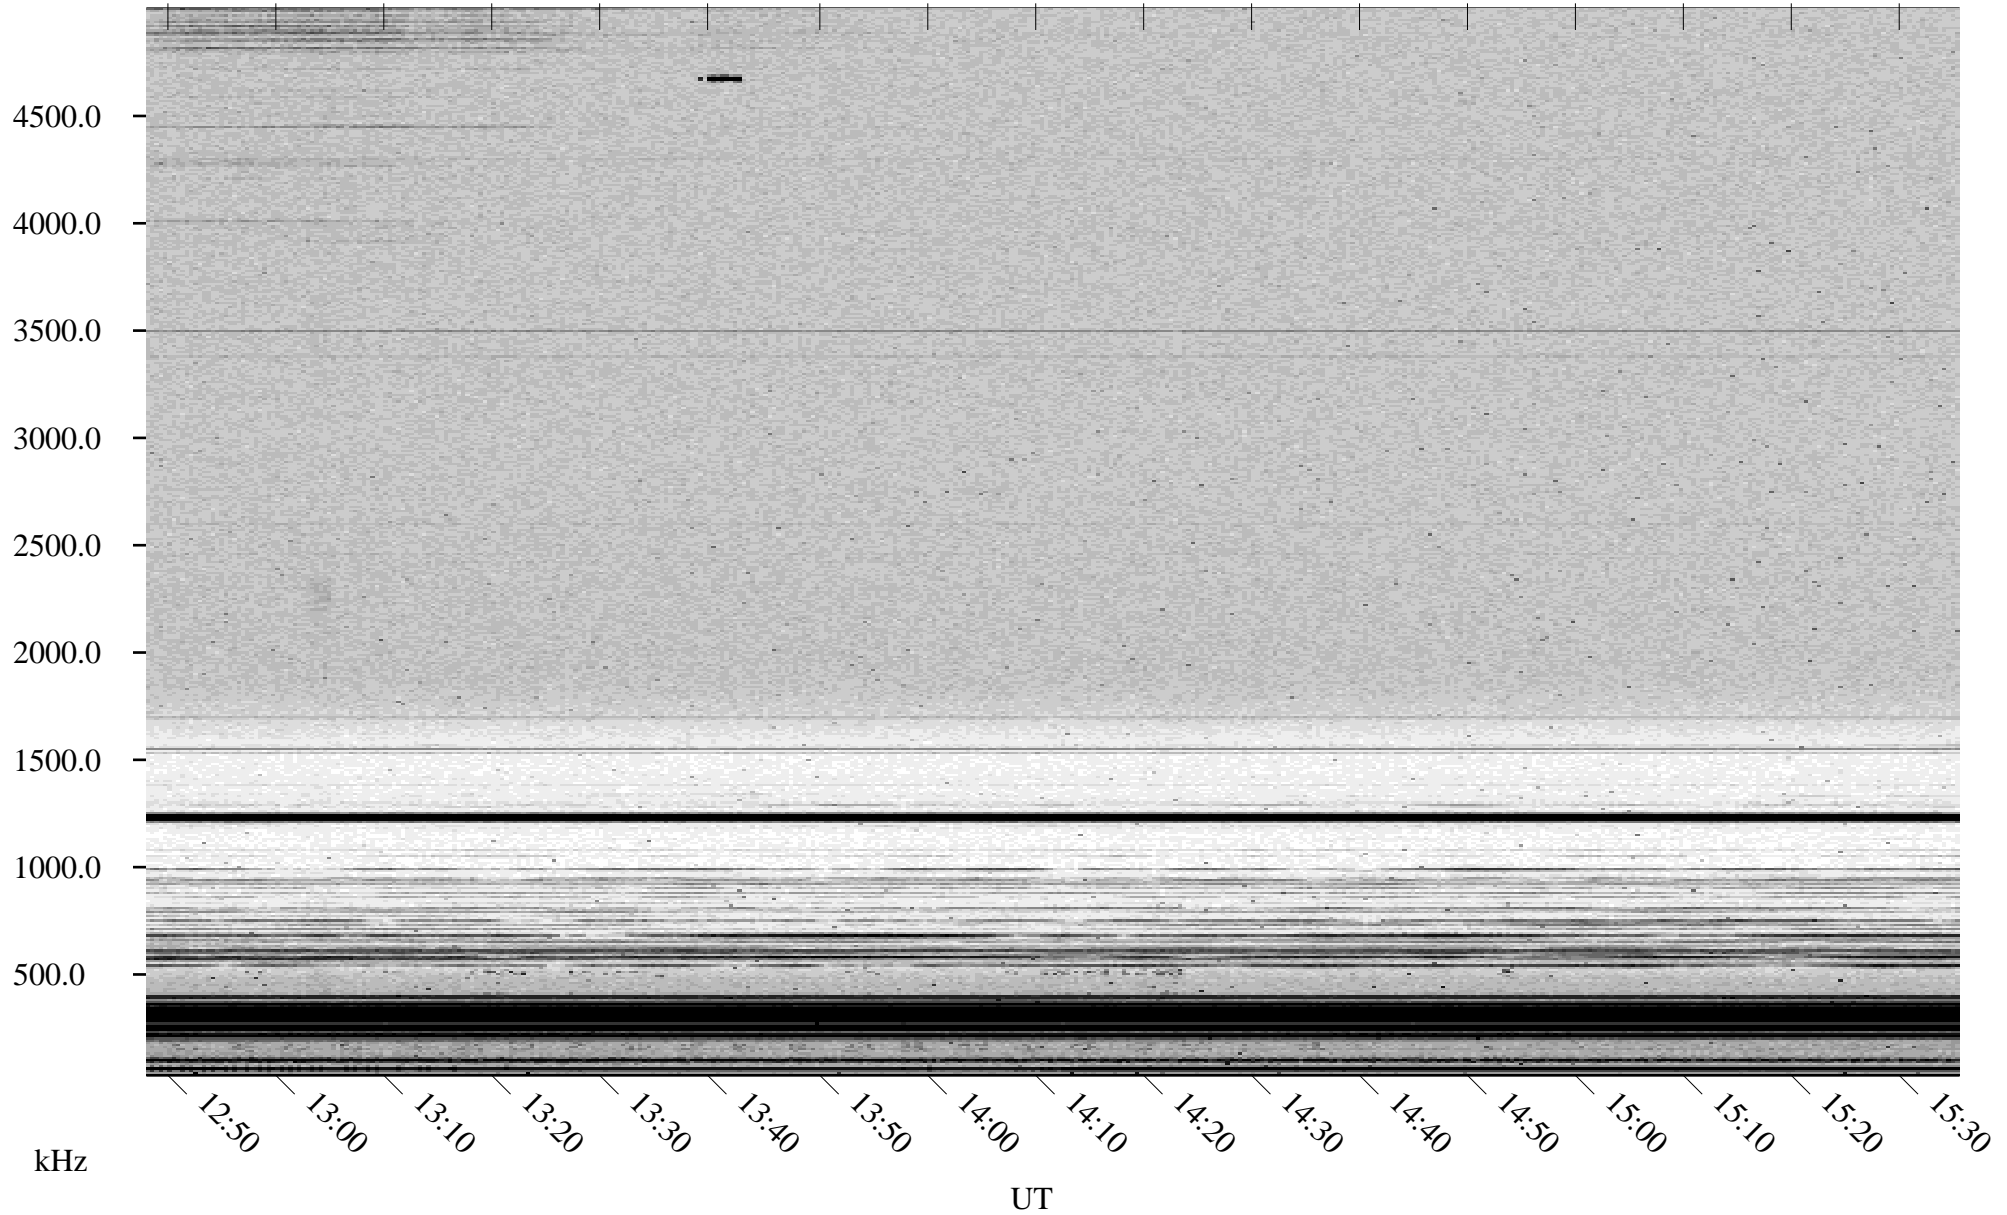

03/27/2002 Churchill, Manitoba

Linear Scale Black = 161 White = 15

ch02086l.r00m max_12

Page 1

03/27/2002 Churchill, Manitoba

Linear Scale Black = 161 White = 15

ch02086l.r00m max_12

Page 2

03/28/2002 Churchill, Manitoba

Linear Scale Black = 161 White = 15

ch02086l.r00m max_12

Page 3

03/28/2002 Churchill, Manitoba

Linear Scale Black = 161 White = 15

ch02086l.r00m max_12

Page 4

03/28/2002 Churchill, Manitoba

Linear Scale Black = 161 White = 15

ch02086l.r00m max_12

Page 5

03/28/2002 Churchill, Manitoba

Linear Scale Black = 161 White = 15

ch02086l.r00m max_12

Page 6

03/28/2002 Churchill, Manitoba

Linear Scale Black = 161 White = 15

ch02086l.r00m max_12

Page 7

03/28/2002 Churchill, Manitoba

Linear Scale Black = 161 White = 15

ch02086l.r00m max_12