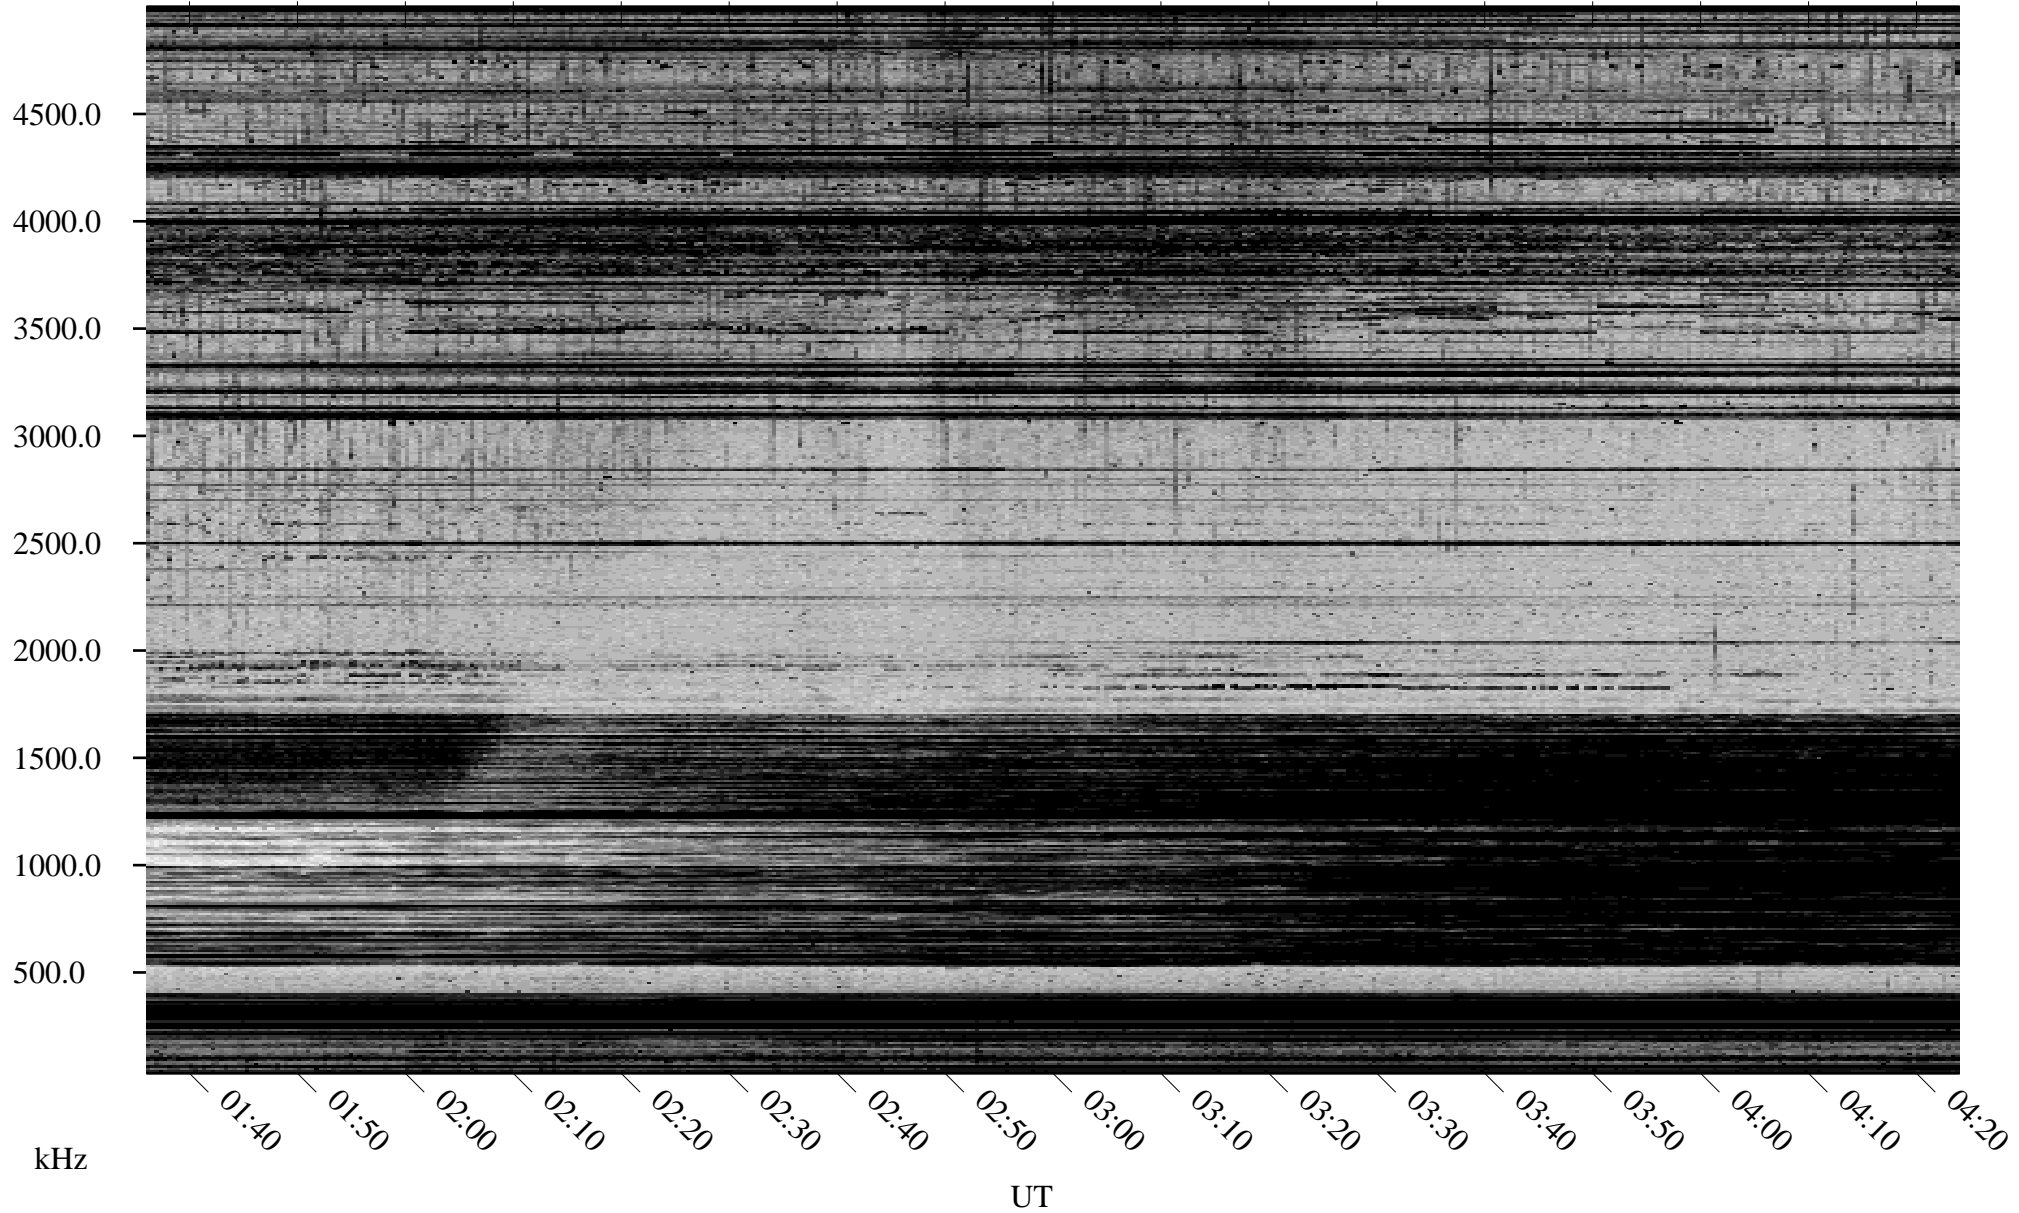

03/27/2002 Churchill, Manitoba

Linear Scale Black = 161 White = 15

ch02086l.r00m max_12

Page 1

03/27/2002 Churchill, Manitoba

Linear Scale Black = 161 White = 15

ch02086l.r00m max_12

Page 2

03/28/2002 Churchill, Manitoba

Linear Scale Black = 161 White = 15

ch02086l.r00m max_12

Page 3

03/28/2002 Churchill, Manitoba

Linear Scale Black = 161 White = 15

ch02086l.r00m max_12

Page 4

03/28/2002 Churchill, Manitoba

Linear Scale Black = 161 White = 15

ch02086l.r00m max_12

Page 5

03/28/2002 Churchill, Manitoba

Linear Scale Black = 161 White = 15

ch02086l.r00m max_12

Page 6

03/28/2002 Churchill, Manitoba

Linear Scale Black = 161 White = 15

ch02086l.r00m max_12

Page 7

03/28/2002 Churchill, Manitoba

Linear Scale Black = 161 White = 15

ch02086l.r00m max_12