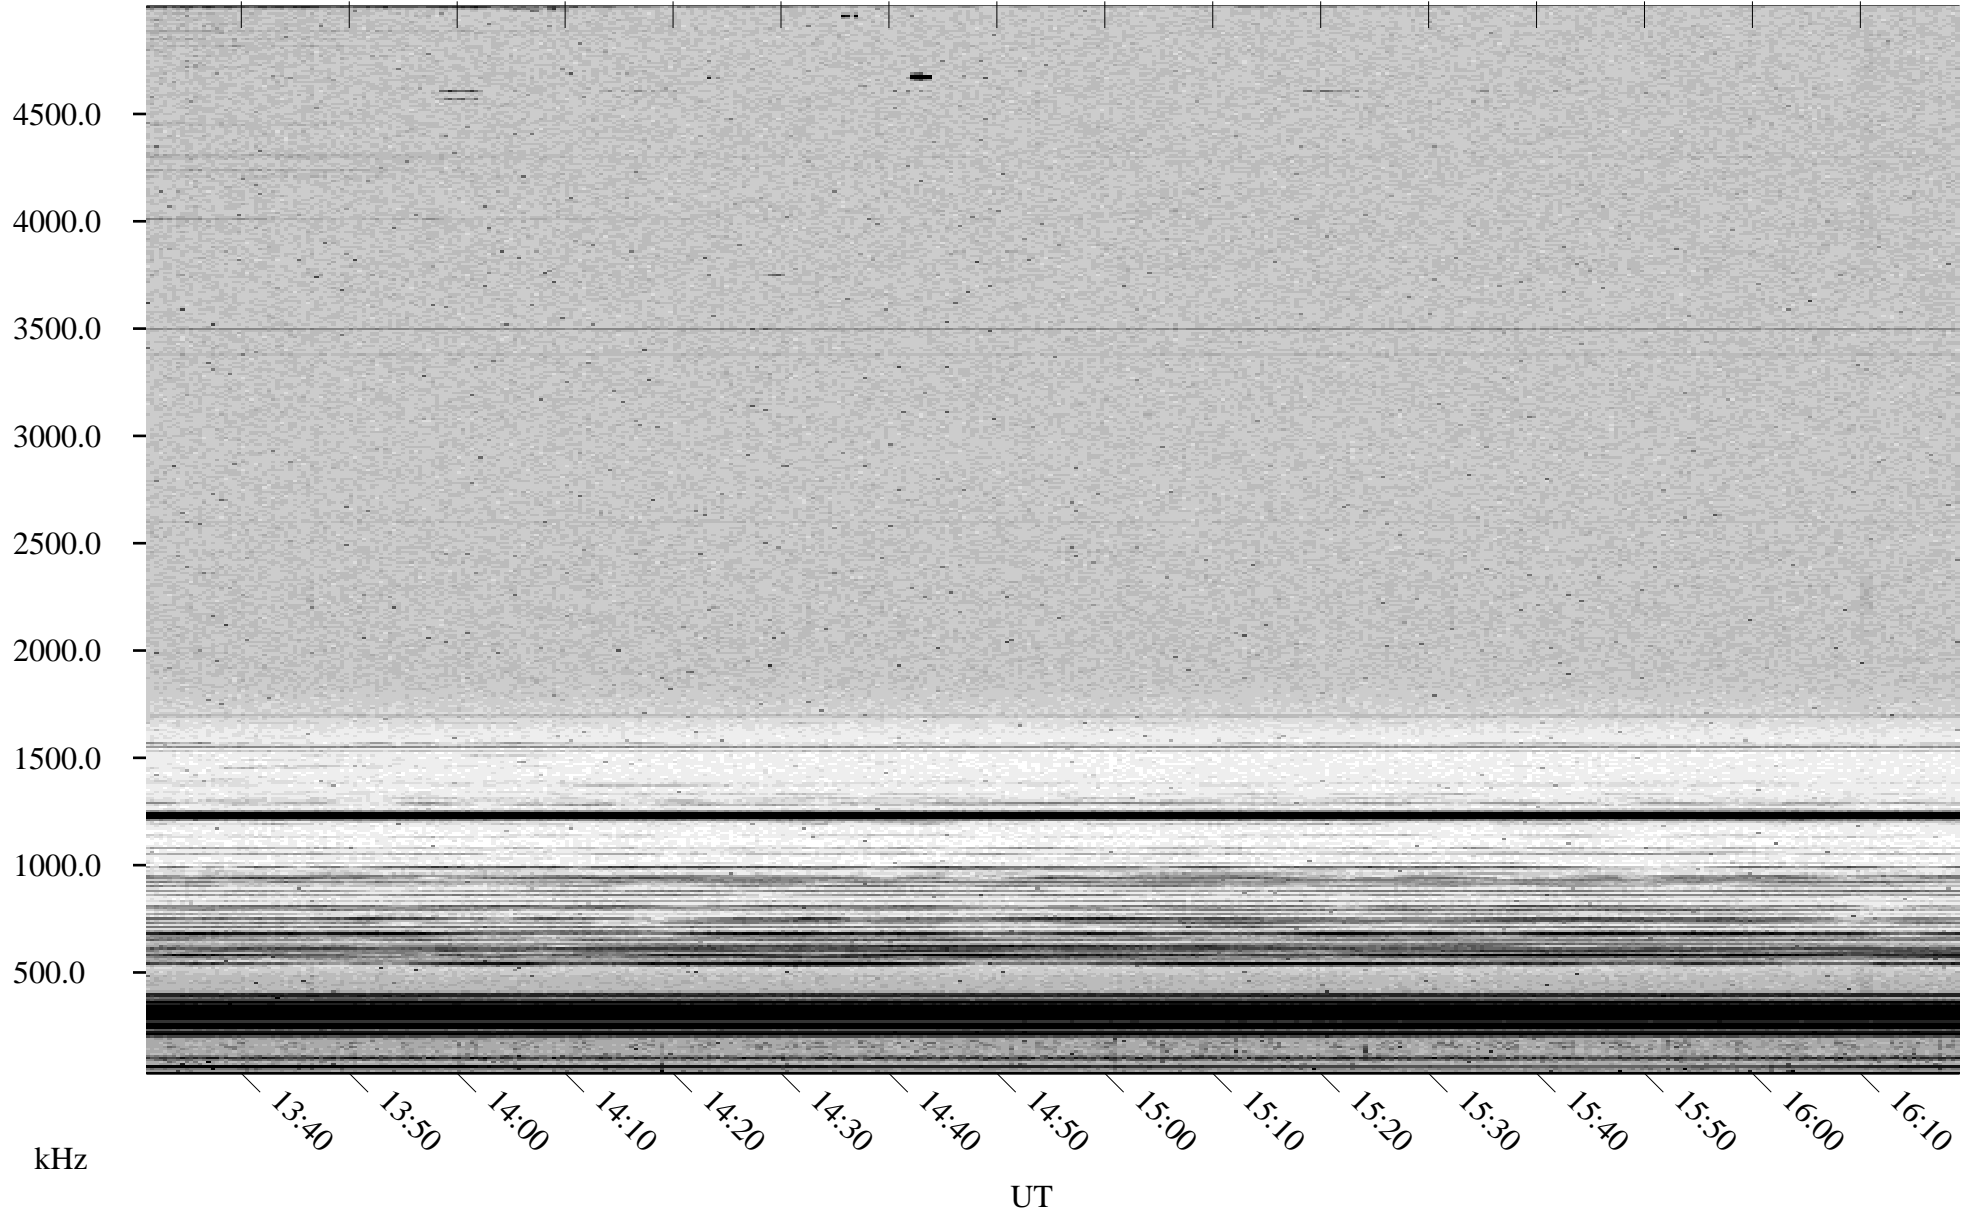

03/29/2002 Churchill, Manitoba

Linear Scale Black = 161 White = 15

ch02087l.r01m max_12

Page 5

03/29/2002 Churchill, Manitoba

Linear Scale Black = 161 White = 15

ch02087l.r01m max_12

Page 6

03/29/2002 Churchill, Manitoba

Linear Scale Black = 161 White = 15

ch02087l.r01m max_12

Page 7

03/29/2002 Churchill, Manitoba

Linear Scale Black = 161 White = 15

ch02087l.r01m max_12

Page 8