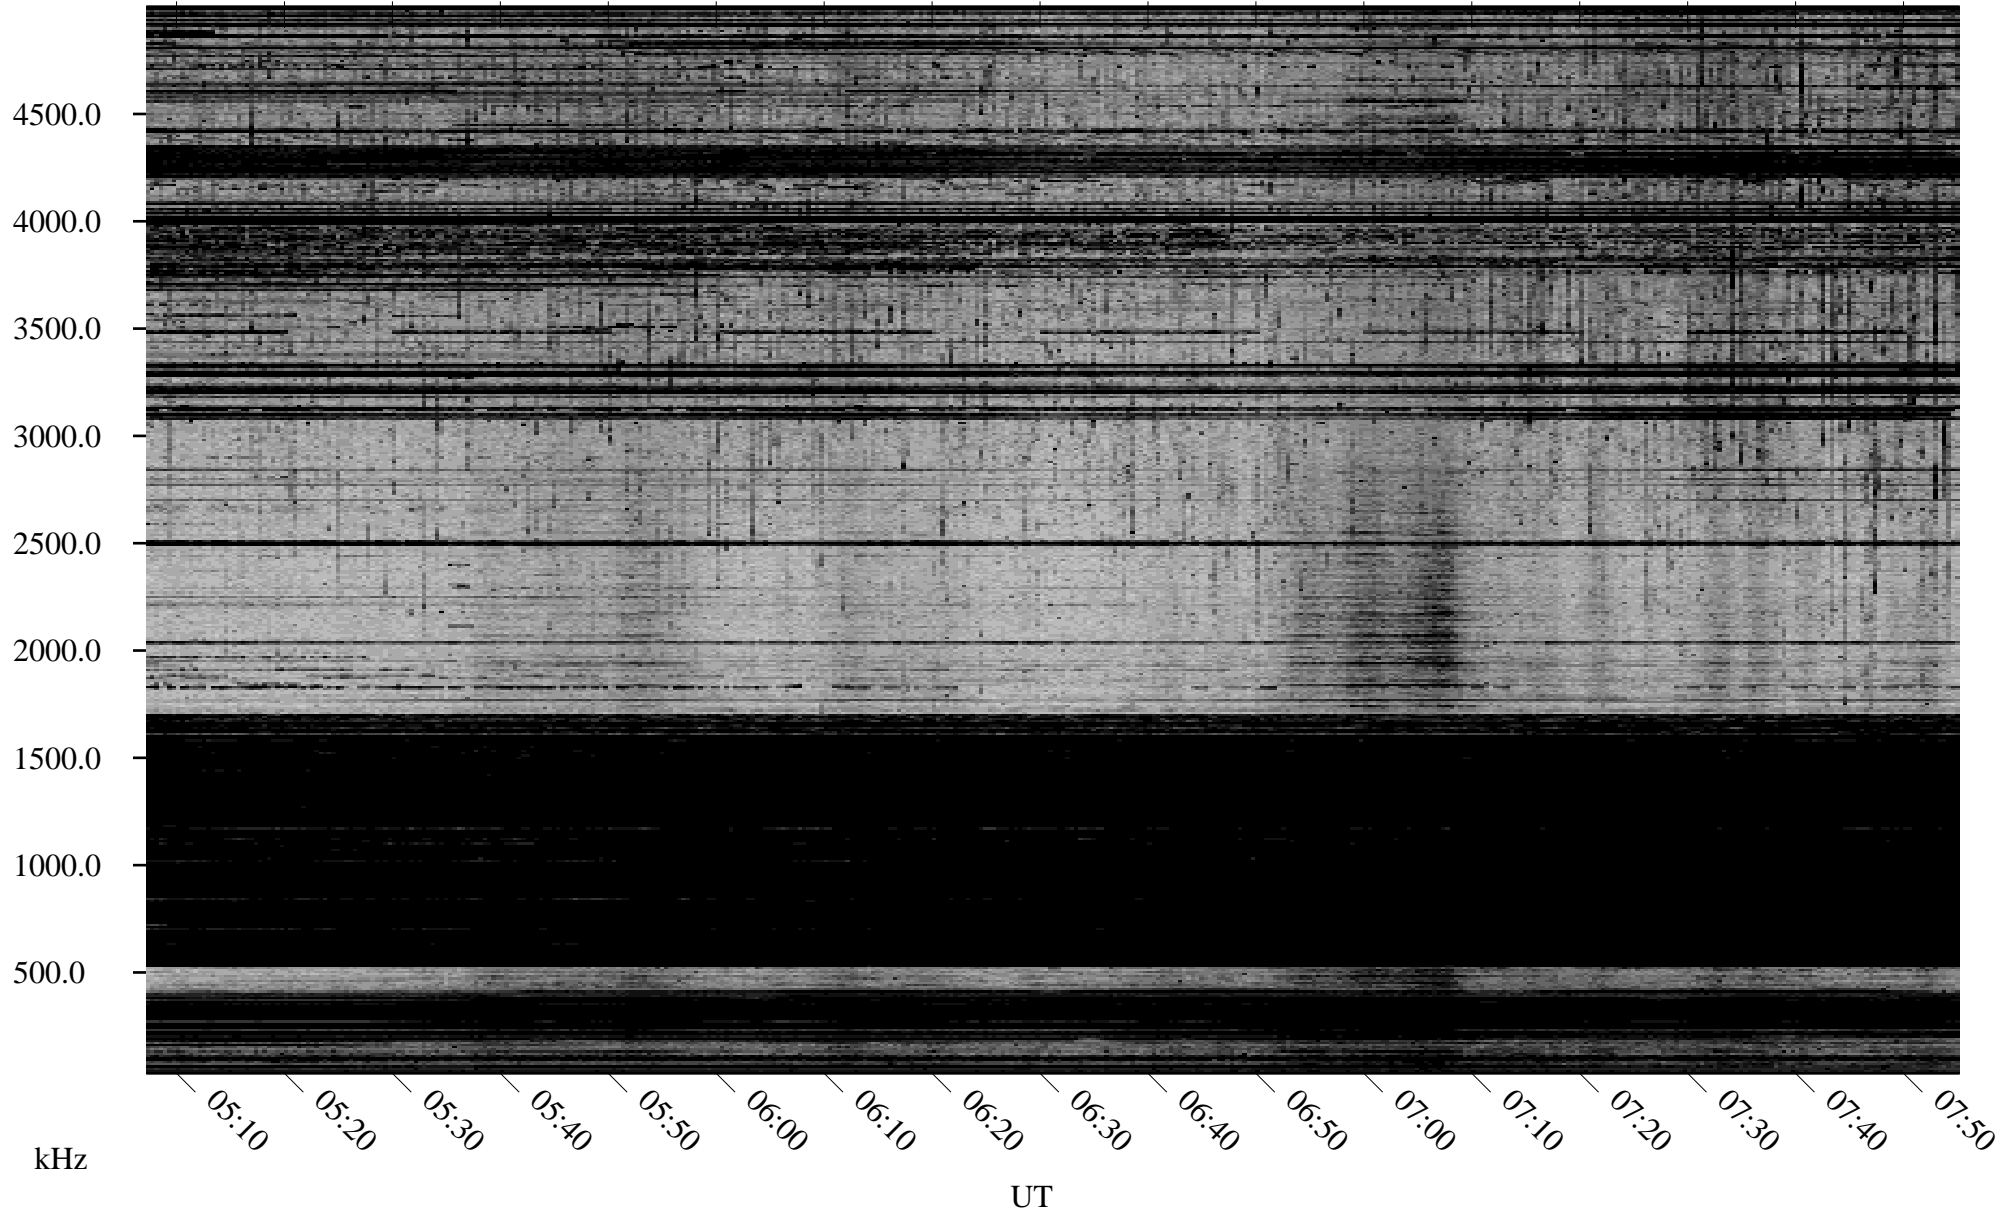

03/28/2002 Churchill, Manitoba

Linear Scale Black = 161 White = 15

ch02087l.r01m max_12

Page 1

03/28/2002 Churchill, Manitoba

Linear Scale Black = 161 White = 15

ch02087l.r01m max_12

Page 2

03/29/2002 Churchill, Manitoba

Linear Scale Black = 161 White = 15

ch02087l.r01m max_12

Page 3

03/29/2002 Churchill, Manitoba

Linear Scale Black = 161 White = 15

ch02087l.r01m max_12

Page 4

03/29/2002 Churchill, Manitoba

Linear Scale Black = 161 White = 15

ch02087l.r01m max_12

Page 5

03/29/2002 Churchill, Manitoba

Linear Scale Black = 161 White = 15

ch02087l.r01m max_12

Page 6

03/29/2002 Churchill, Manitoba

Linear Scale Black = 161 White = 15

ch02087l.r01m max_12

Page 7

03/29/2002 Churchill, Manitoba

Linear Scale Black = 161 White = 15

ch02087l.r01m max_12

Page 8