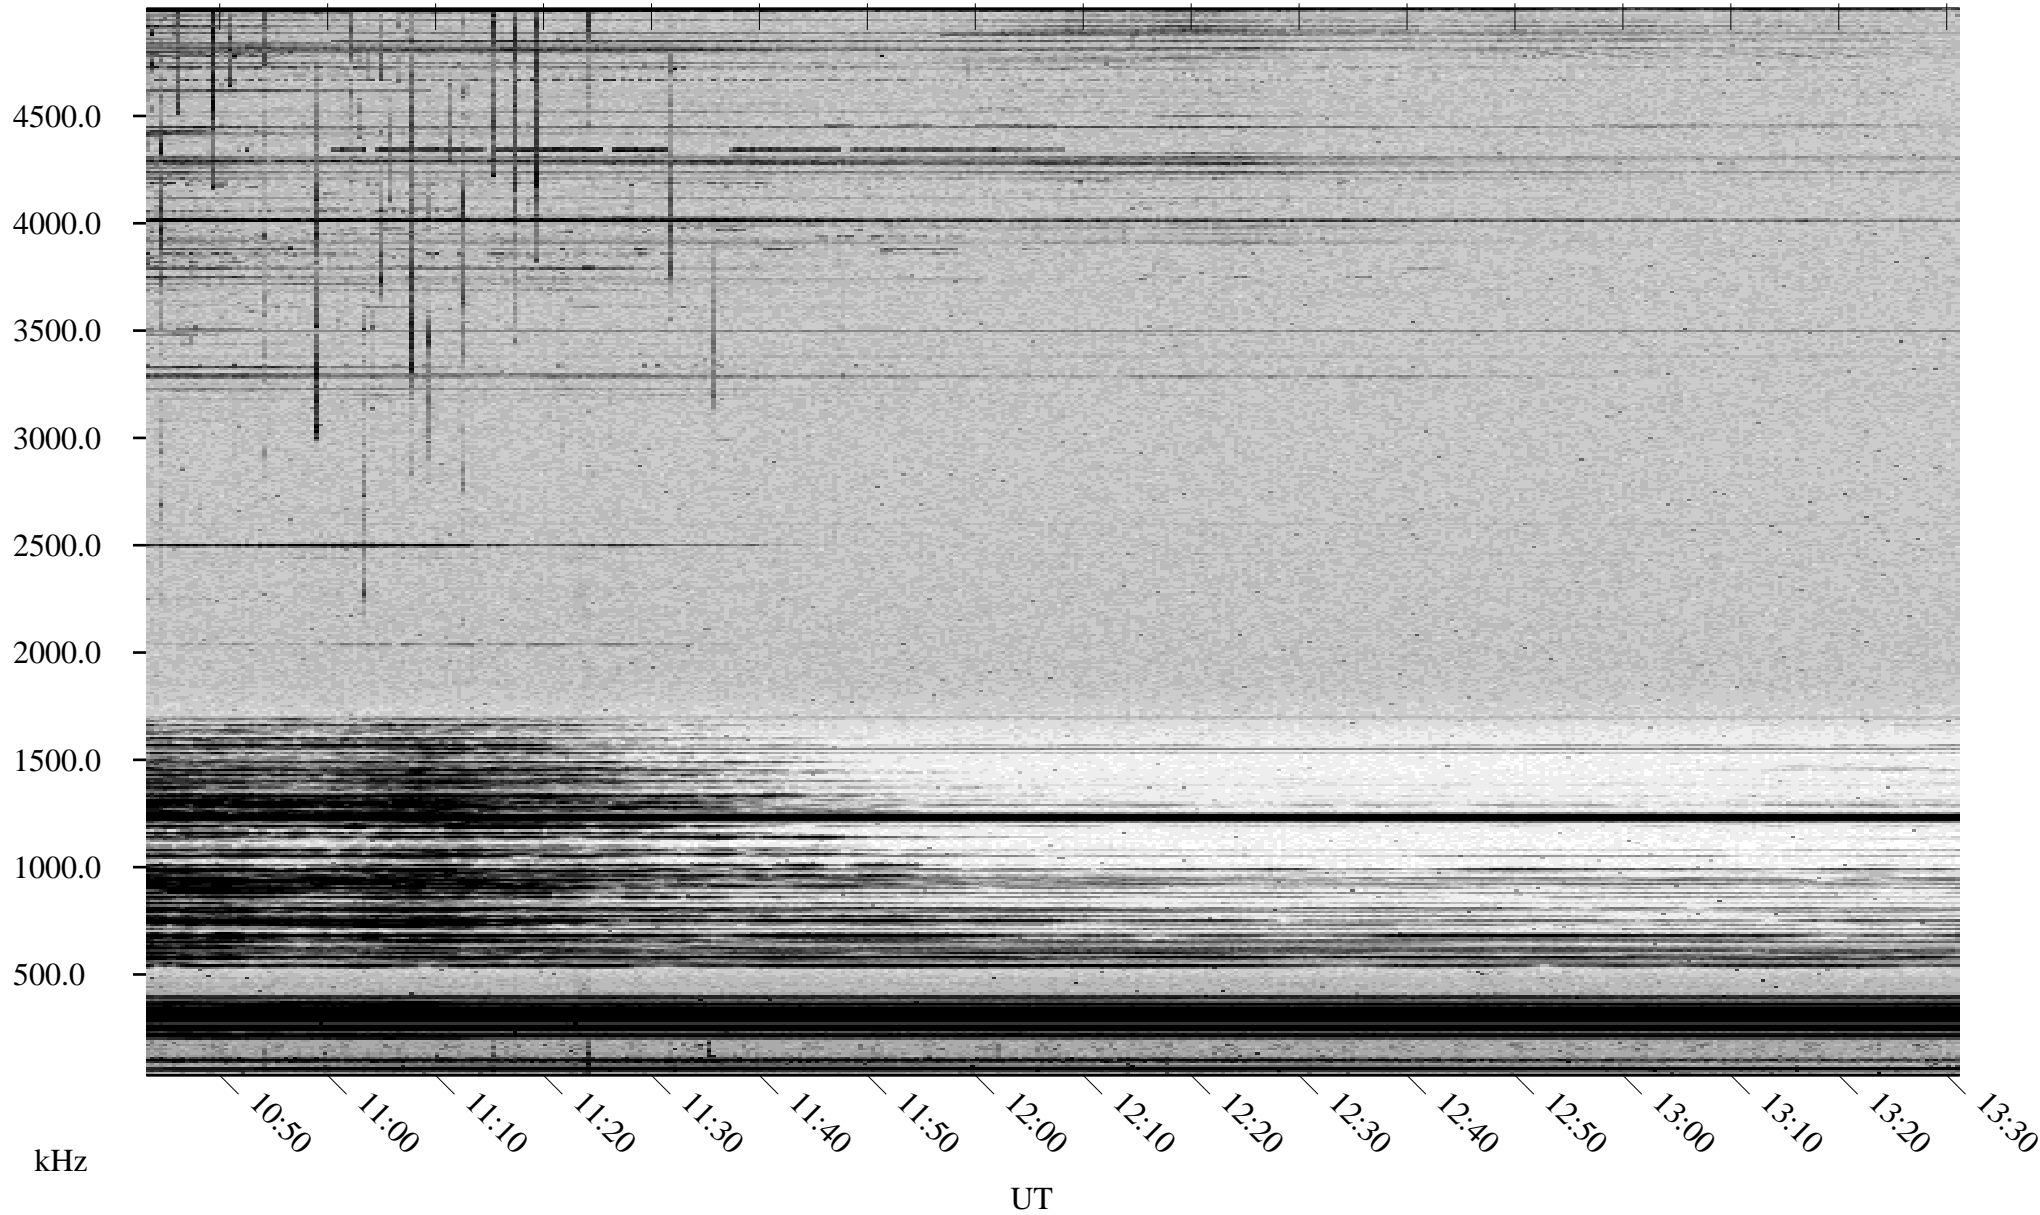

03/28/2002 Churchill, Manitoba

Linear Scale Black = 161 White = 15

ch02087l.r01m max_12

Page 1

03/28/2002 Churchill, Manitoba

Linear Scale Black = 161 White = 15

ch02087l.r01m max_12

Page 2

03/29/2002 Churchill, Manitoba

Linear Scale Black = 161 White = 15

ch02087l.r01m max_12

Page 3

03/29/2002 Churchill, Manitoba

Linear Scale Black = 161 White = 15

ch02087l.r01m max_12

Page 4

03/29/2002 Churchill, Manitoba

Linear Scale Black = 161 White = 15

ch02087l.r01m max_12

Page 5

03/29/2002 Churchill, Manitoba

Linear Scale Black = 161 White = 15

ch02087l.r01m max_12

Page 6

03/29/2002 Churchill, Manitoba

Linear Scale Black = 161 White = 15

ch02087l.r01m max_12

Page 7

03/29/2002 Churchill, Manitoba

Linear Scale Black = 161 White = 15

ch02087l.r01m max_12

Page 8