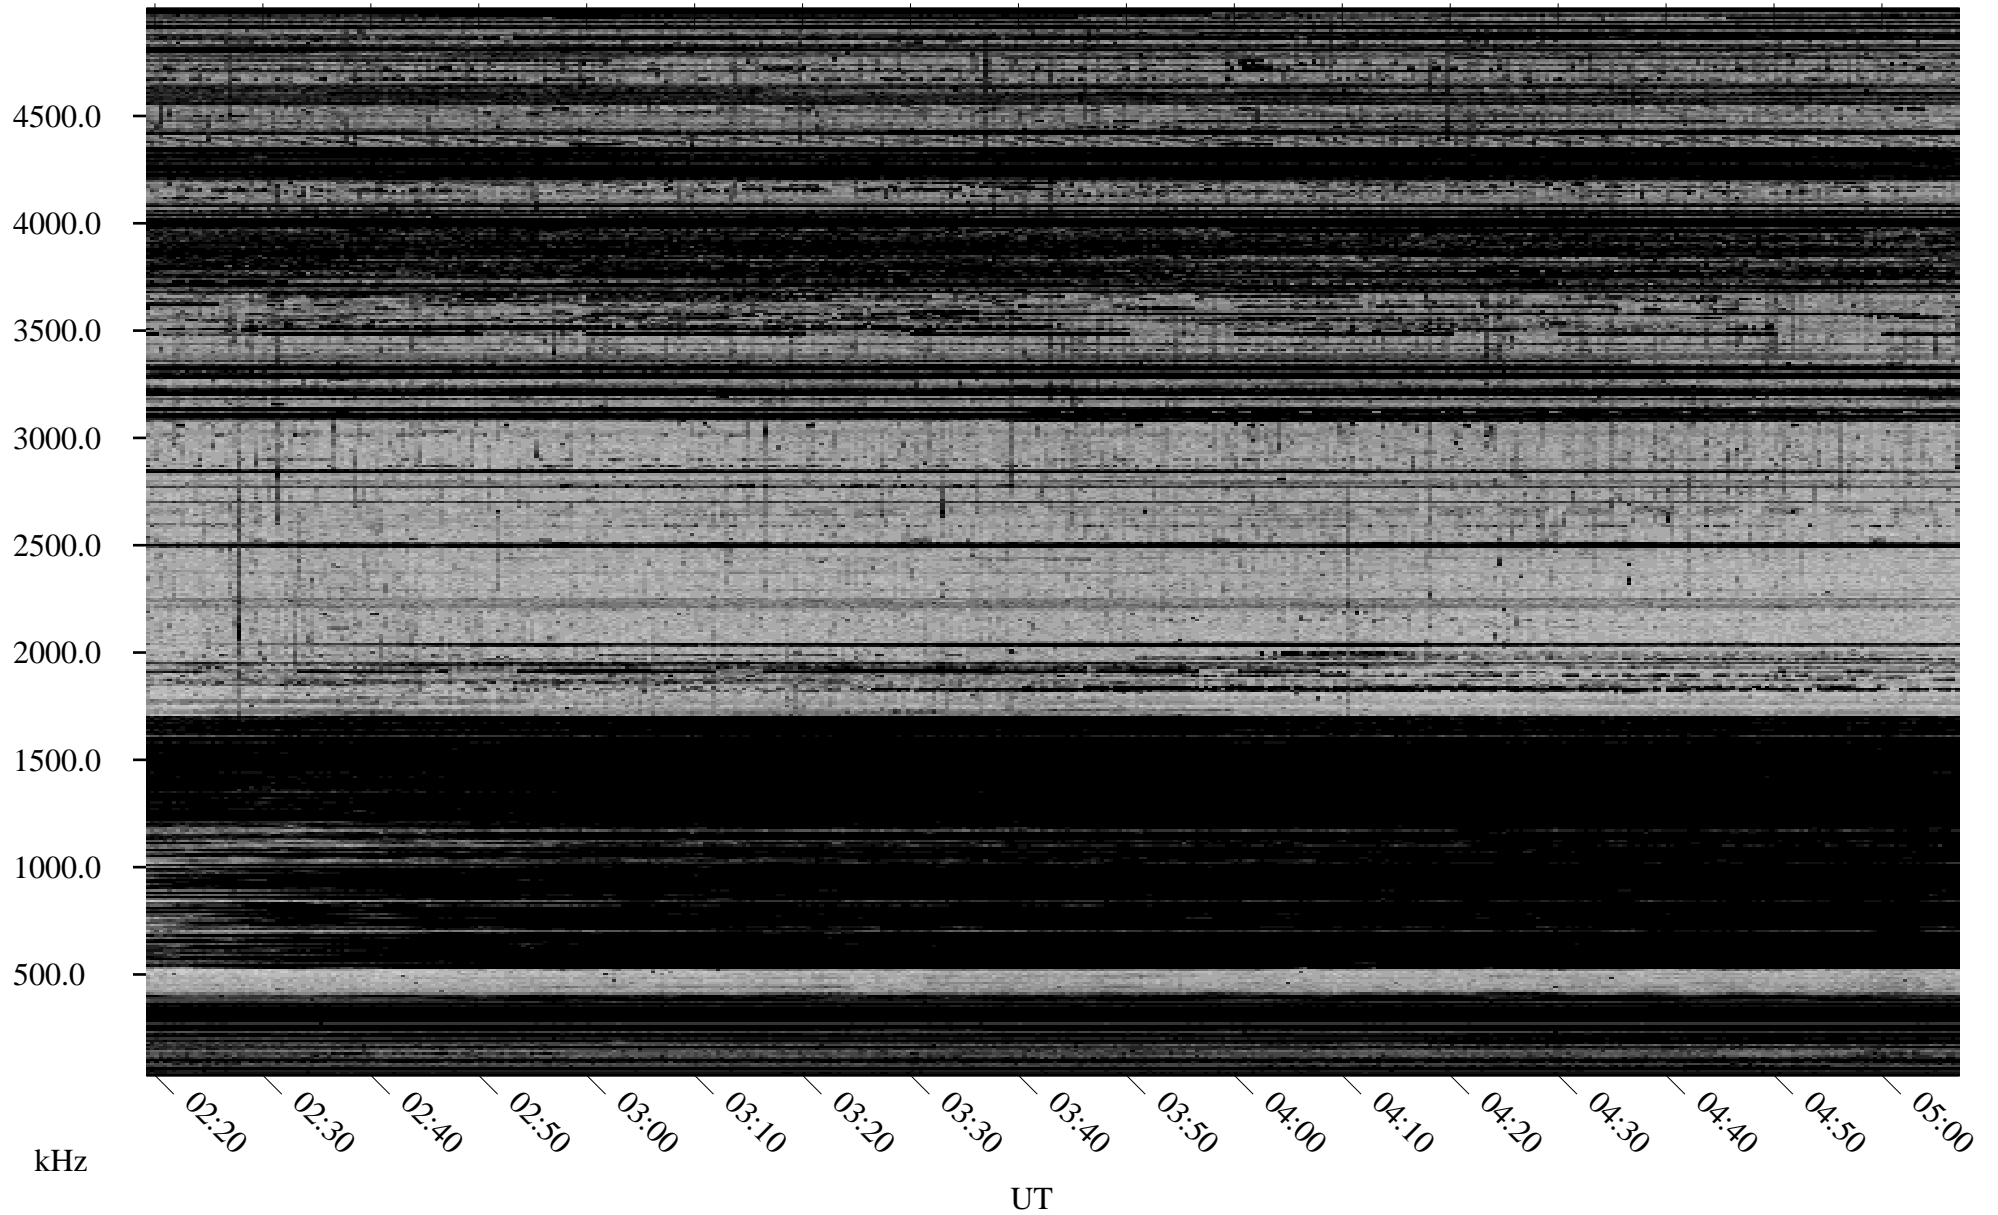

03/28/2002 Churchill, Manitoba

Linear Scale Black = 161 White = 15

ch02087l.r01m max_12

Page 1

03/28/2002 Churchill, Manitoba

Linear Scale Black = 161 White = 15

ch02087l.r01m max_12

Page 2

03/29/2002 Churchill, Manitoba

Linear Scale Black = 161 White = 15

ch02087l.r01m max_12

Page 3

03/29/2002 Churchill, Manitoba

Linear Scale Black = 161 White = 15

ch02087l.r01m max_12

Page 4

03/29/2002 Churchill, Manitoba

Linear Scale Black = 161 White = 15

ch02087l.r01m max_12

Page 5

03/29/2002 Churchill, Manitoba

Linear Scale Black = 161 White = 15

ch02087l.r01m max_12

Page 6

03/29/2002 Churchill, Manitoba

Linear Scale Black = 161 White = 15

ch02087l.r01m max_12

Page 7

03/29/2002 Churchill, Manitoba

Linear Scale Black = 161 White = 15

ch02087l.r01m max_12

Page 8