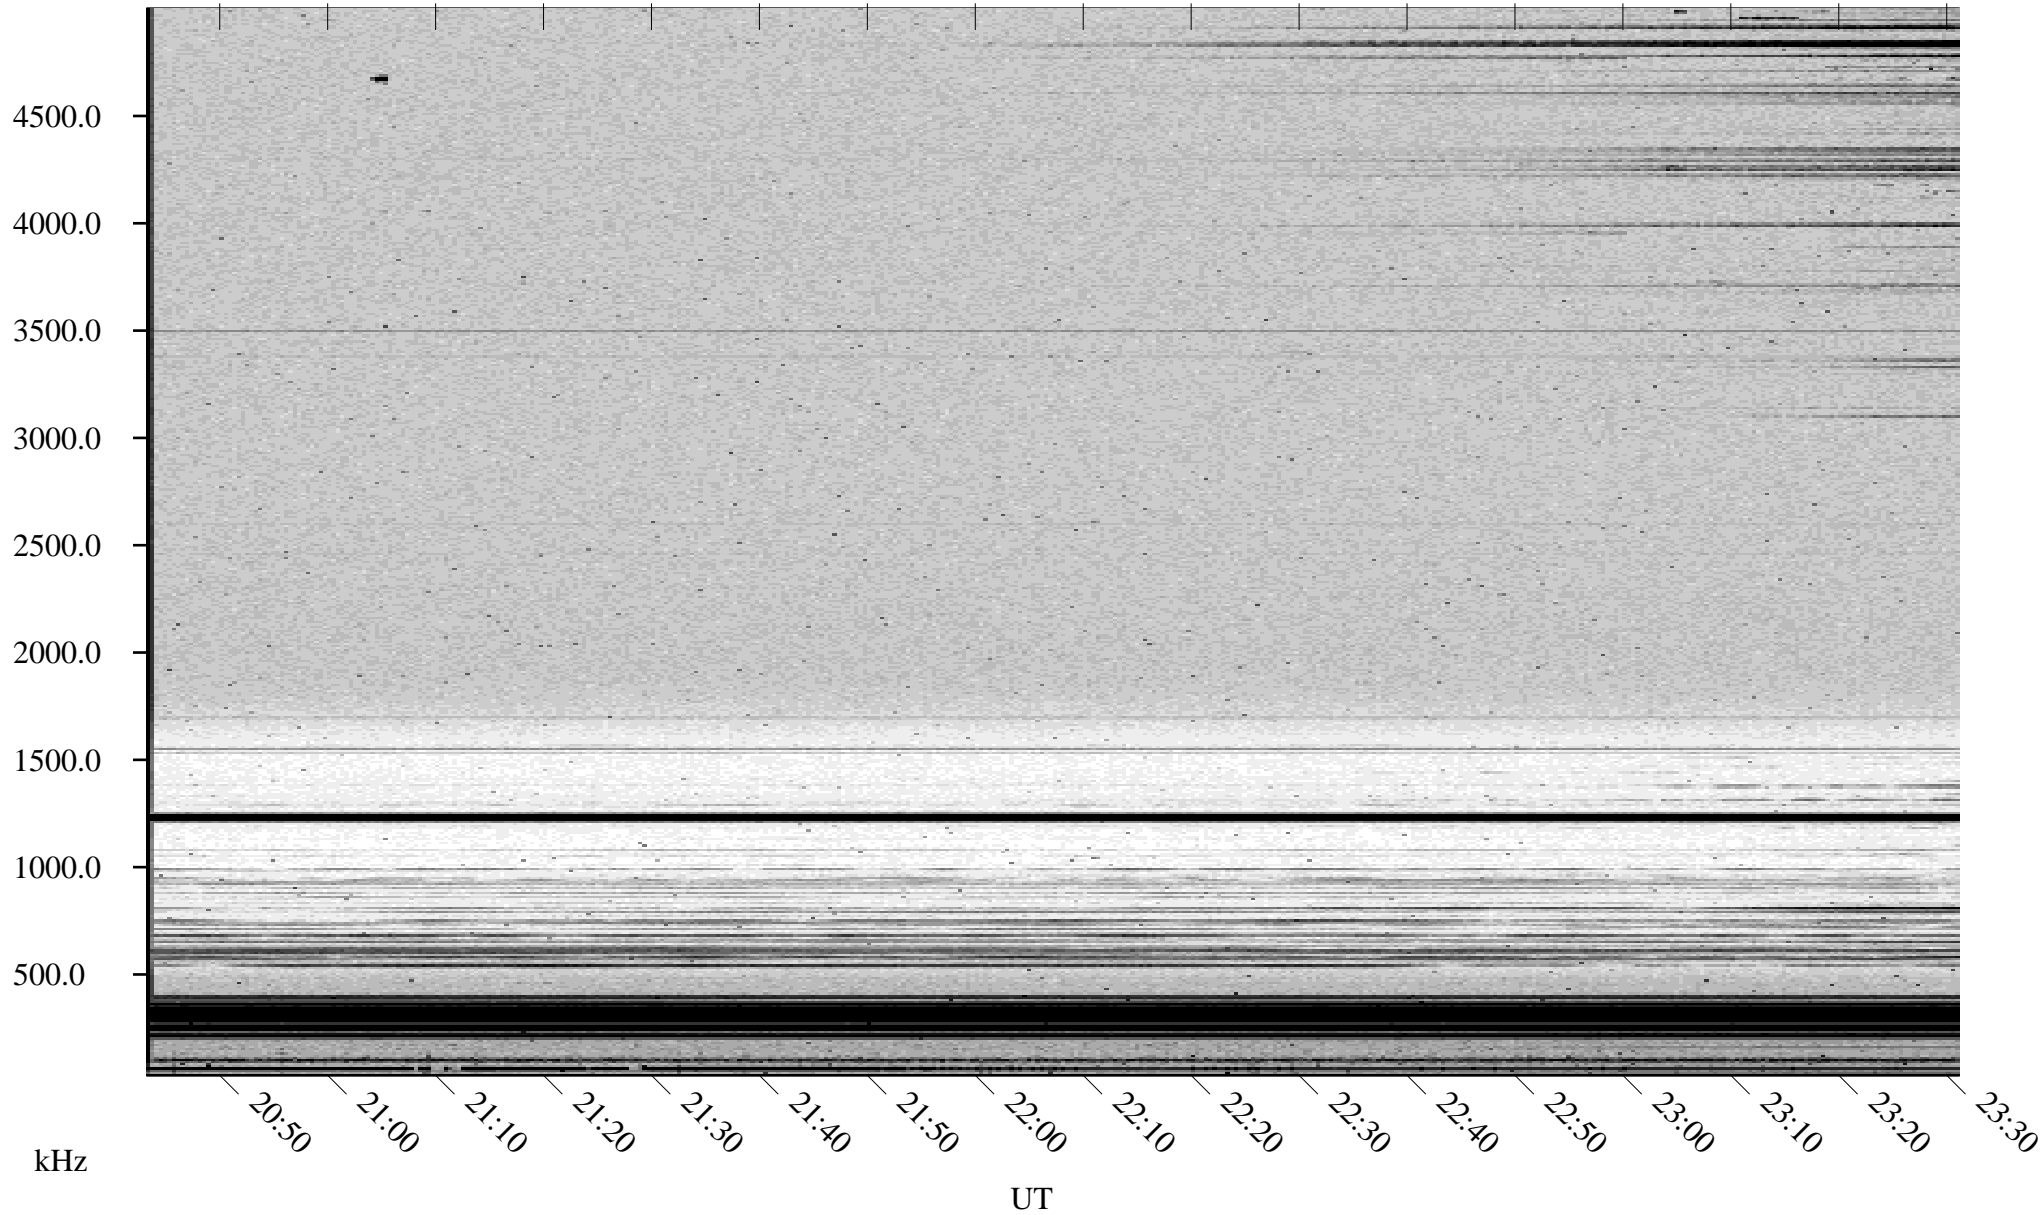

03/28/2002 Churchill, Manitoba

Linear Scale Black = 161 White = 15

ch02087l.r01m max_12

Page 1

03/28/2002 Churchill, Manitoba

Linear Scale Black = 161 White = 15

ch02087l.r01m max_12

Page 2

03/29/2002 Churchill, Manitoba

Linear Scale Black = 161 White = 15

ch02087l.r01m max_12

Page 3

03/29/2002 Churchill, Manitoba

Linear Scale Black = 161 White = 15

ch02087l.r01m max_12

Page 4

03/29/2002 Churchill, Manitoba

Linear Scale Black = 161 White = 15

ch02087l.r01m max_12

Page 5

03/29/2002 Churchill, Manitoba

Linear Scale Black = 161 White = 15

ch02087l.r01m max_12

Page 6

03/29/2002 Churchill, Manitoba

Linear Scale Black = 161 White = 15

ch02087l.r01m max_12

Page 7

03/29/2002 Churchill, Manitoba

Linear Scale Black = 161 White = 15

ch02087l.r01m max_12

Page 8