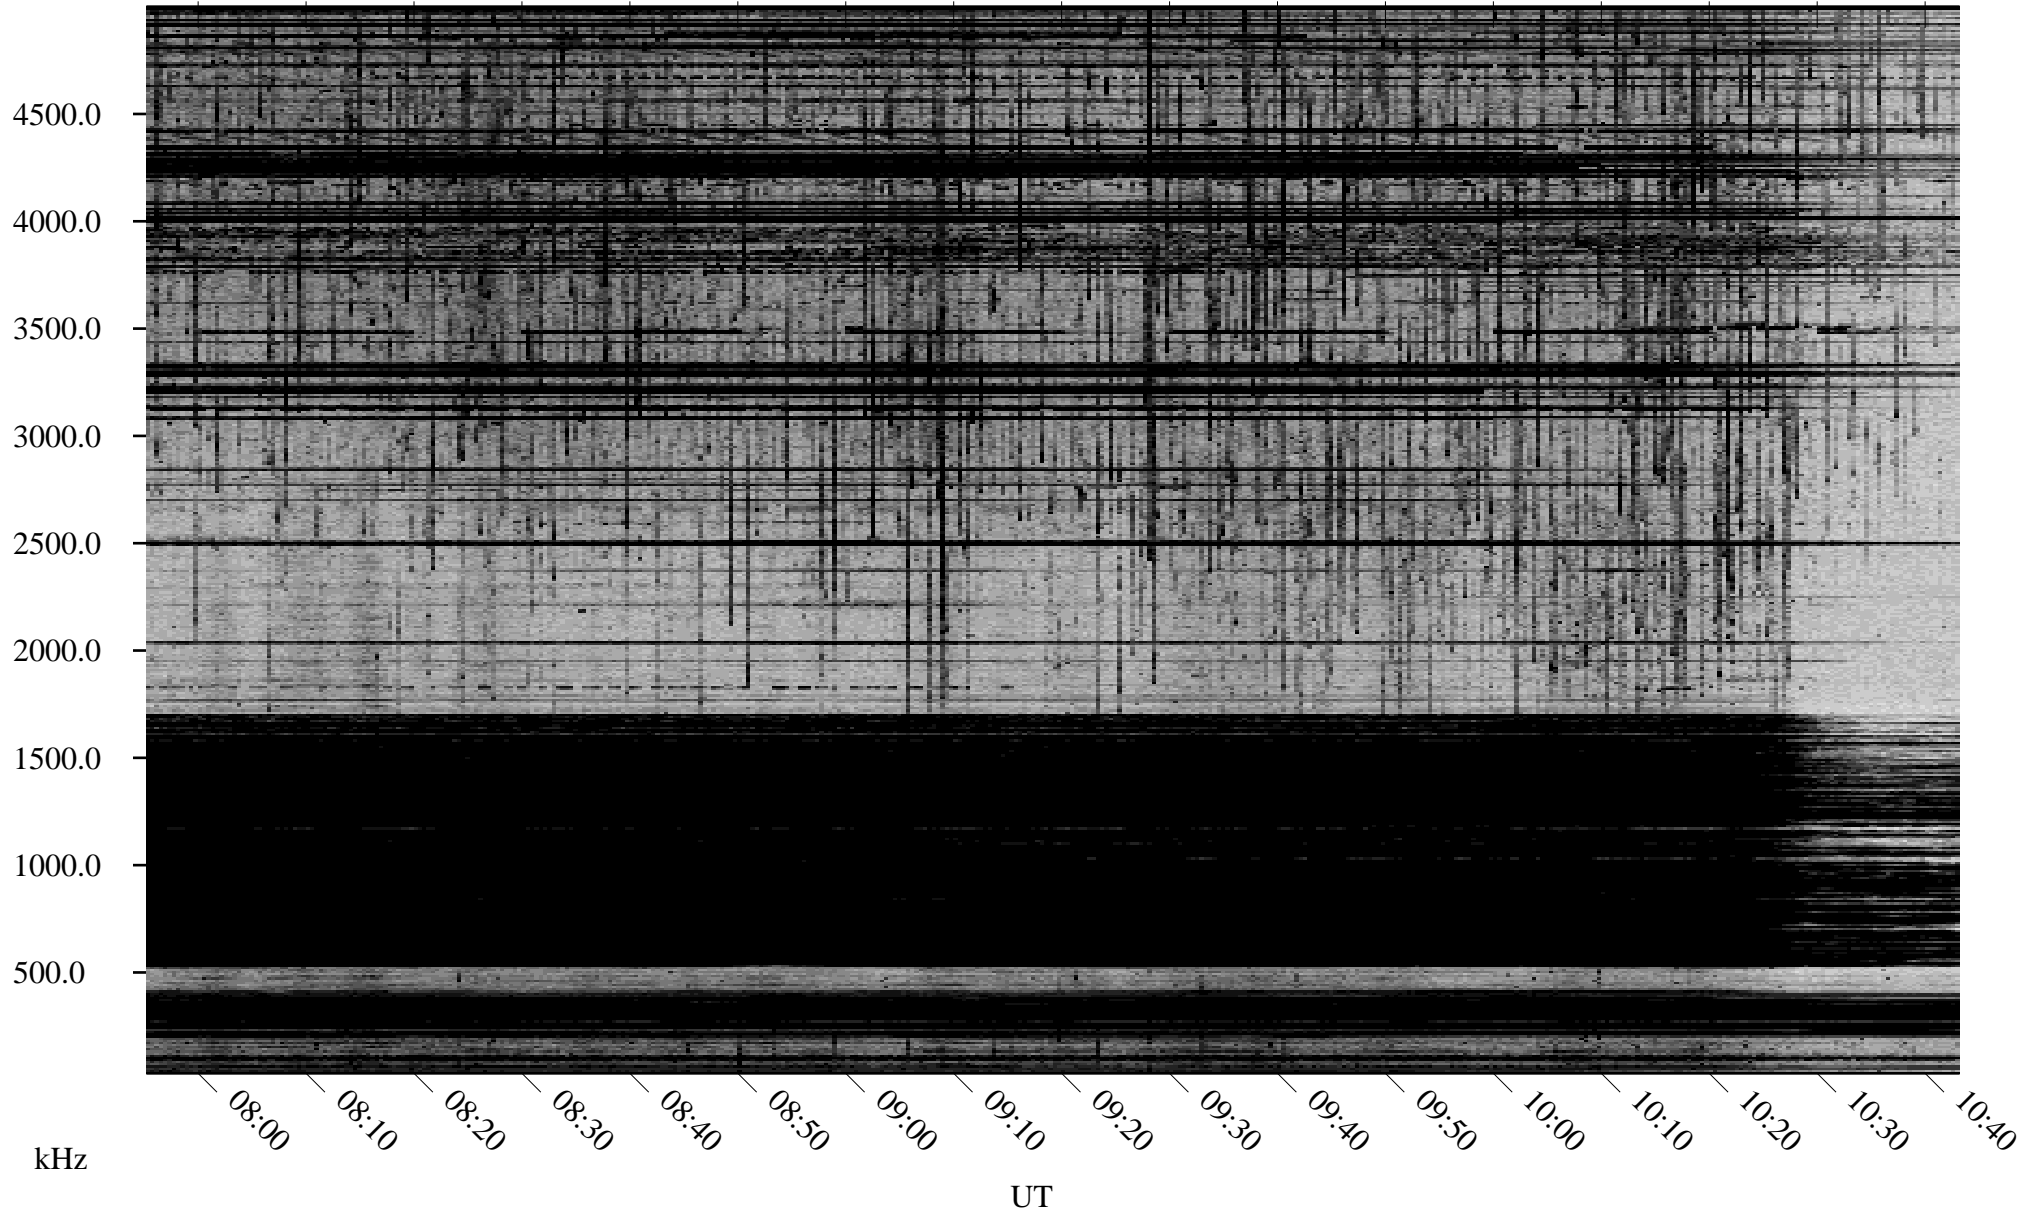

03/28/2002 Churchill, Manitoba

Linear Scale Black = 161 White = 15

ch02087l.r01m max_12

Page 1

03/28/2002 Churchill, Manitoba

Linear Scale Black = 161 White = 15

ch02087l.r01m max_12

Page 2

03/29/2002 Churchill, Manitoba

Linear Scale Black = 161 White = 15

ch02087l.r01m max_12

Page 3

03/29/2002 Churchill, Manitoba

Linear Scale Black = 161 White = 15

ch02087l.r01m max_12

Page 4

03/29/2002 Churchill, Manitoba

Linear Scale Black = 161 White = 15

ch02087l.r01m max_12

Page 5

03/29/2002 Churchill, Manitoba

Linear Scale Black = 161 White = 15

ch02087l.r01m max_12

Page 6

03/29/2002 Churchill, Manitoba

Linear Scale Black = 161 White = 15

ch02087l.r01m max_12

Page 7

03/29/2002 Churchill, Manitoba

Linear Scale Black = 161 White = 15

ch02087l.r01m max_12

Page 8