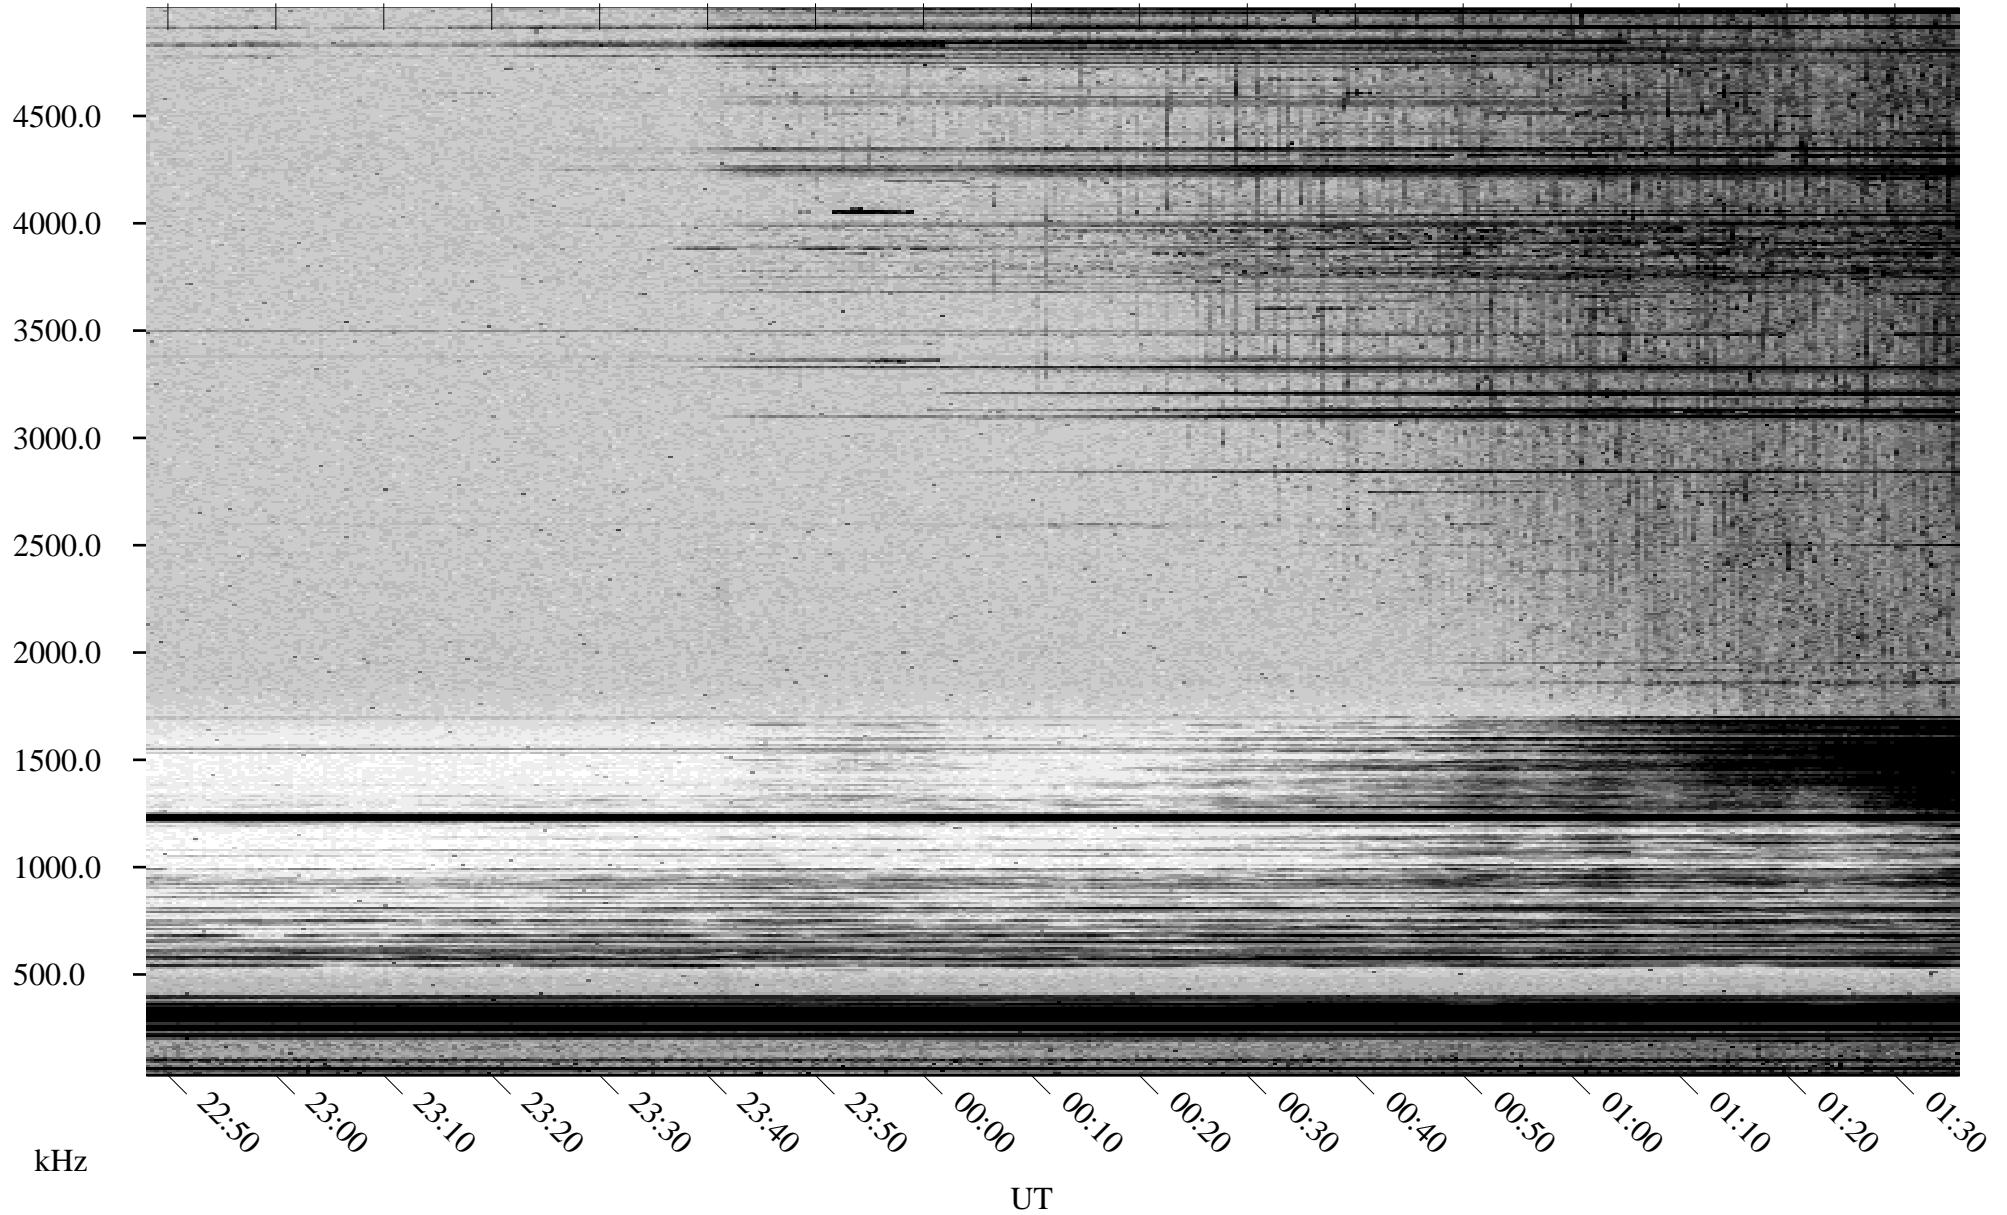

03/29/2002 Churchill, Manitoba

Linear Scale Black = 161 White = 15

ch02088l.r00m max_12

Page 1

03/29/2002 Churchill, Manitoba

Linear Scale Black = 161 White = 15

ch02088l.r00m max_12

Page 2

03/30/2002 Churchill, Manitoba

Linear Scale Black = 161 White = 15

ch02088l.r00m max_12

Page 3

03/30/2002 Churchill, Manitoba

Linear Scale Black = 161 White = 15

ch02088l.r00m max_12

Page 4

03/30/2002 Churchill, Manitoba

Linear Scale Black = 161 White = 15

ch02088l.r00m max_12

Page 5

03/30/2002 Churchill, Manitoba

Linear Scale Black = 161 White = 15

ch02088l.r00m max_12

Page 6

03/30/2002 Churchill, Manitoba

Linear Scale Black = 161 White = 15

ch02088l.r00m max_12

Page 7

03/30/2002 Churchill, Manitoba

Linear Scale Black = 161 White = 15

ch02088l.r00m max_12