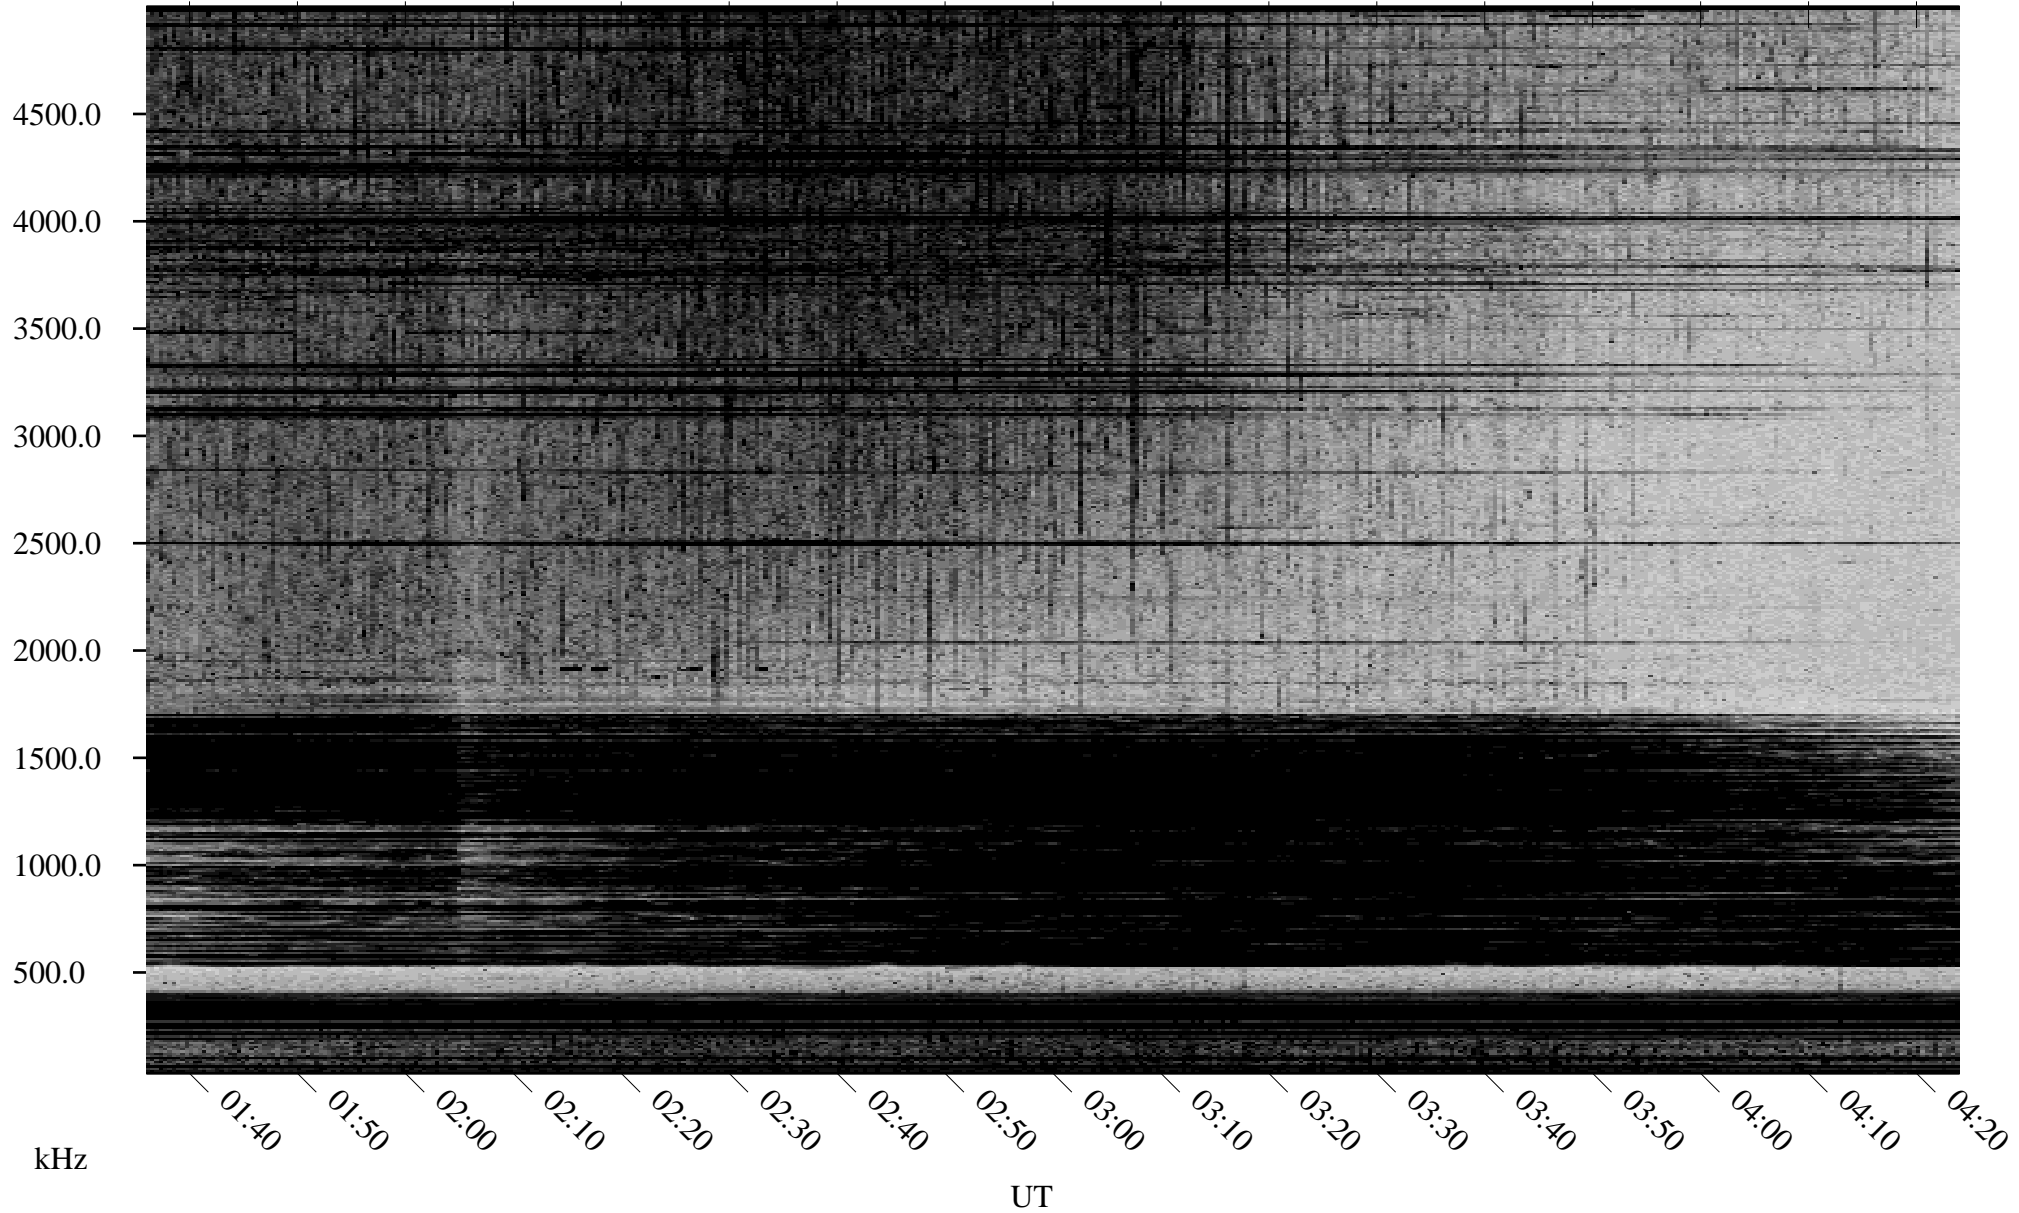

03/29/2002 Churchill, Manitoba

Linear Scale Black = 161 White = 15

ch02088l.r00m max_12

Page 1

03/29/2002 Churchill, Manitoba

Linear Scale Black = 161 White = 15

ch02088l.r00m max_12

Page 2

03/30/2002 Churchill, Manitoba

Linear Scale Black = 161 White = 15

ch02088l.r00m max_12

Page 3

03/30/2002 Churchill, Manitoba

Linear Scale Black = 161 White = 15

ch02088l.r00m max_12

Page 4

03/30/2002 Churchill, Manitoba

Linear Scale Black = 161 White = 15

ch02088l.r00m max_12

Page 5

03/30/2002 Churchill, Manitoba

Linear Scale Black = 161 White = 15

ch02088l.r00m max_12

Page 6

03/30/2002 Churchill, Manitoba

Linear Scale Black = 161 White = 15

ch02088l.r00m max_12

Page 7

03/30/2002 Churchill, Manitoba

Linear Scale Black = 161 White = 15

ch02088l.r00m max_12