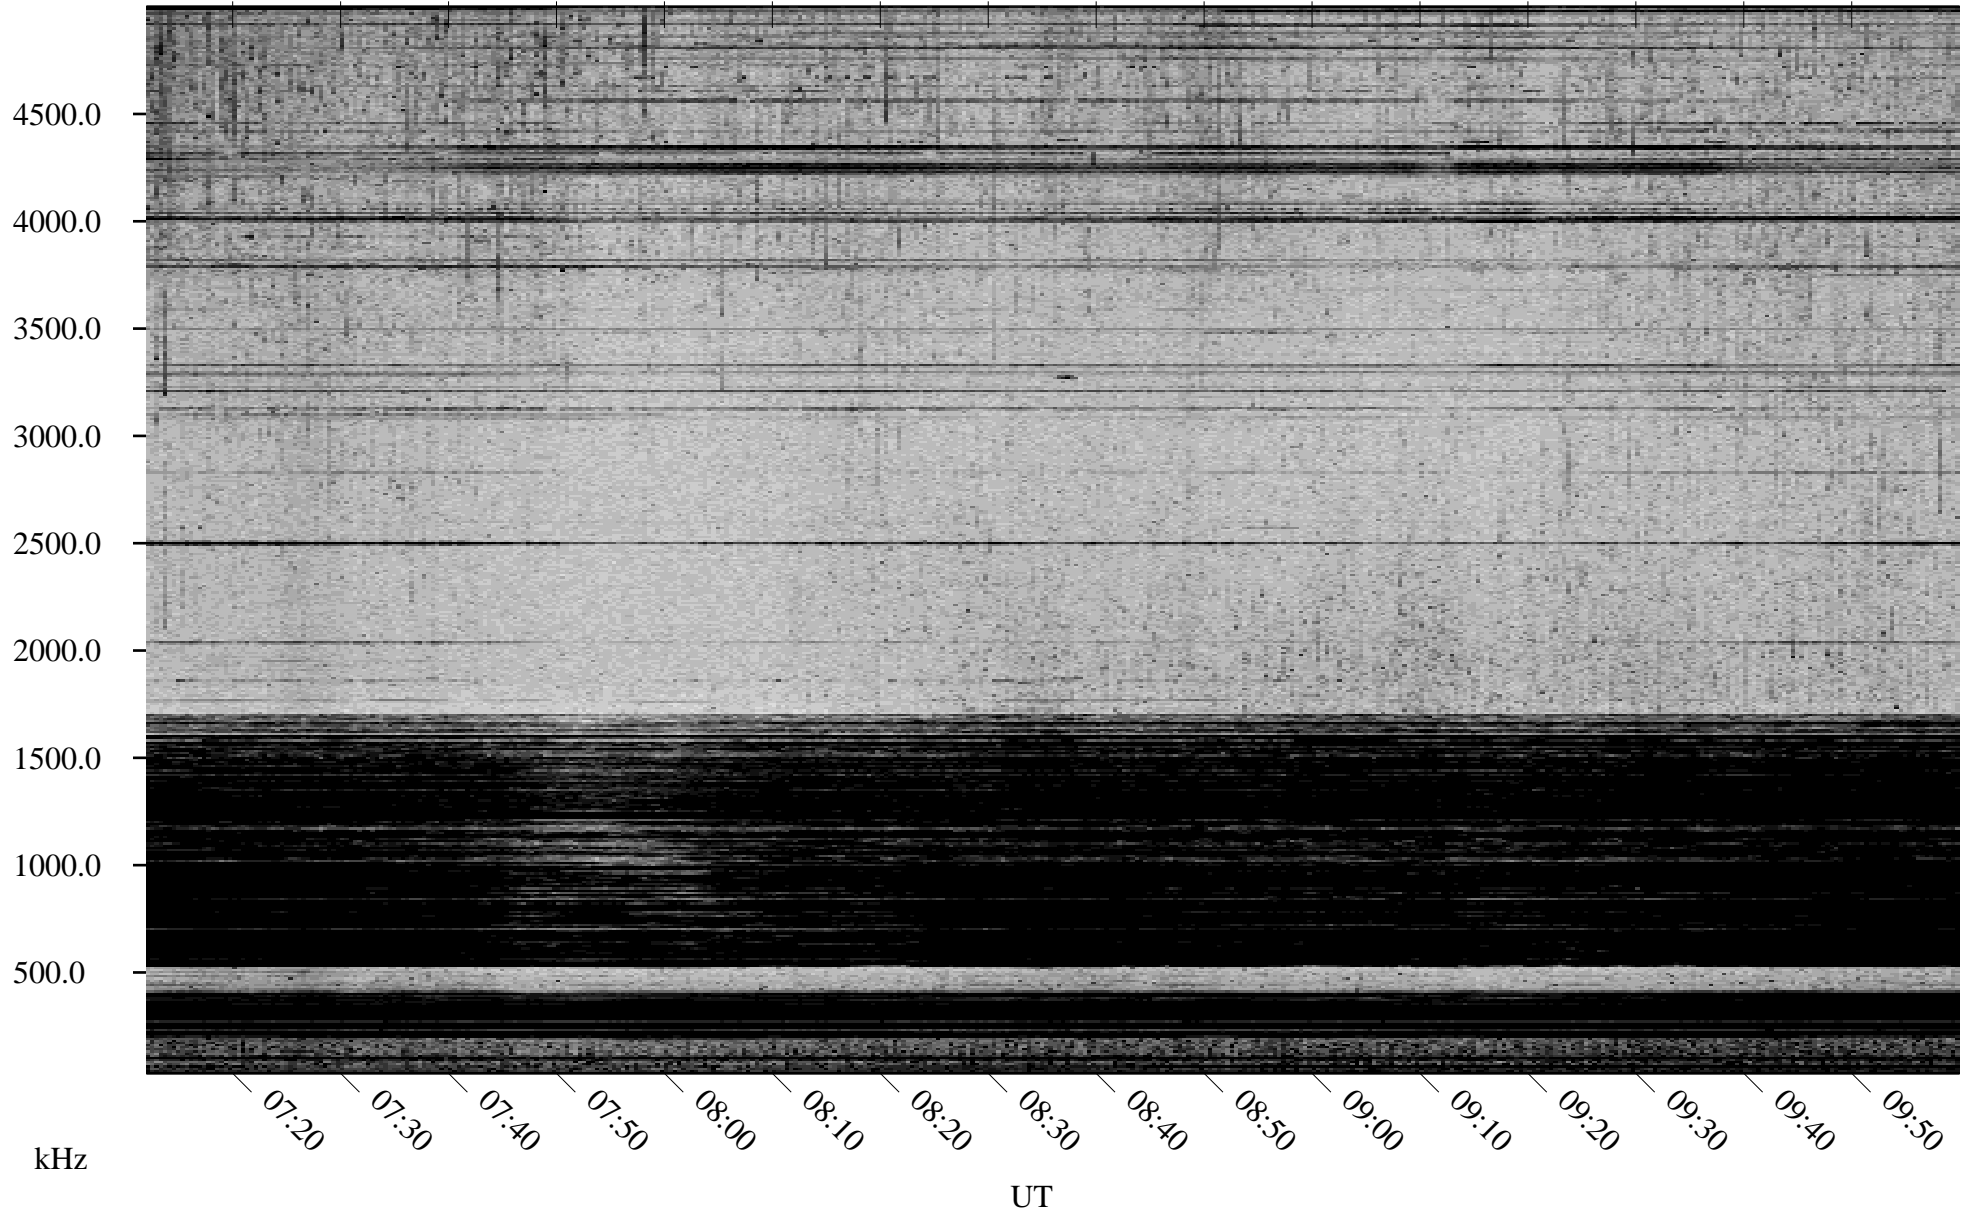

03/29/2002 Churchill, Manitoba

Linear Scale Black = 161 White = 15

ch02088l.r00m max_12

Page 1

03/29/2002 Churchill, Manitoba

Linear Scale Black = 161 White = 15

ch02088l.r00m max_12

Page 2

03/30/2002 Churchill, Manitoba

Linear Scale Black = 161 White = 15

ch02088l.r00m max_12

Page 3

03/30/2002 Churchill, Manitoba

Linear Scale Black = 161 White = 15

ch02088l.r00m max_12

Page 4

03/30/2002 Churchill, Manitoba

Linear Scale Black = 161 White = 15

ch02088l.r00m max_12

Page 5

03/30/2002 Churchill, Manitoba

Linear Scale Black = 161 White = 15

ch02088l.r00m max_12

Page 6

03/30/2002 Churchill, Manitoba

Linear Scale Black = 161 White = 15

ch02088l.r00m max_12

Page 7

03/30/2002 Churchill, Manitoba

Linear Scale Black = 161 White = 15

ch02088l.r00m max_12