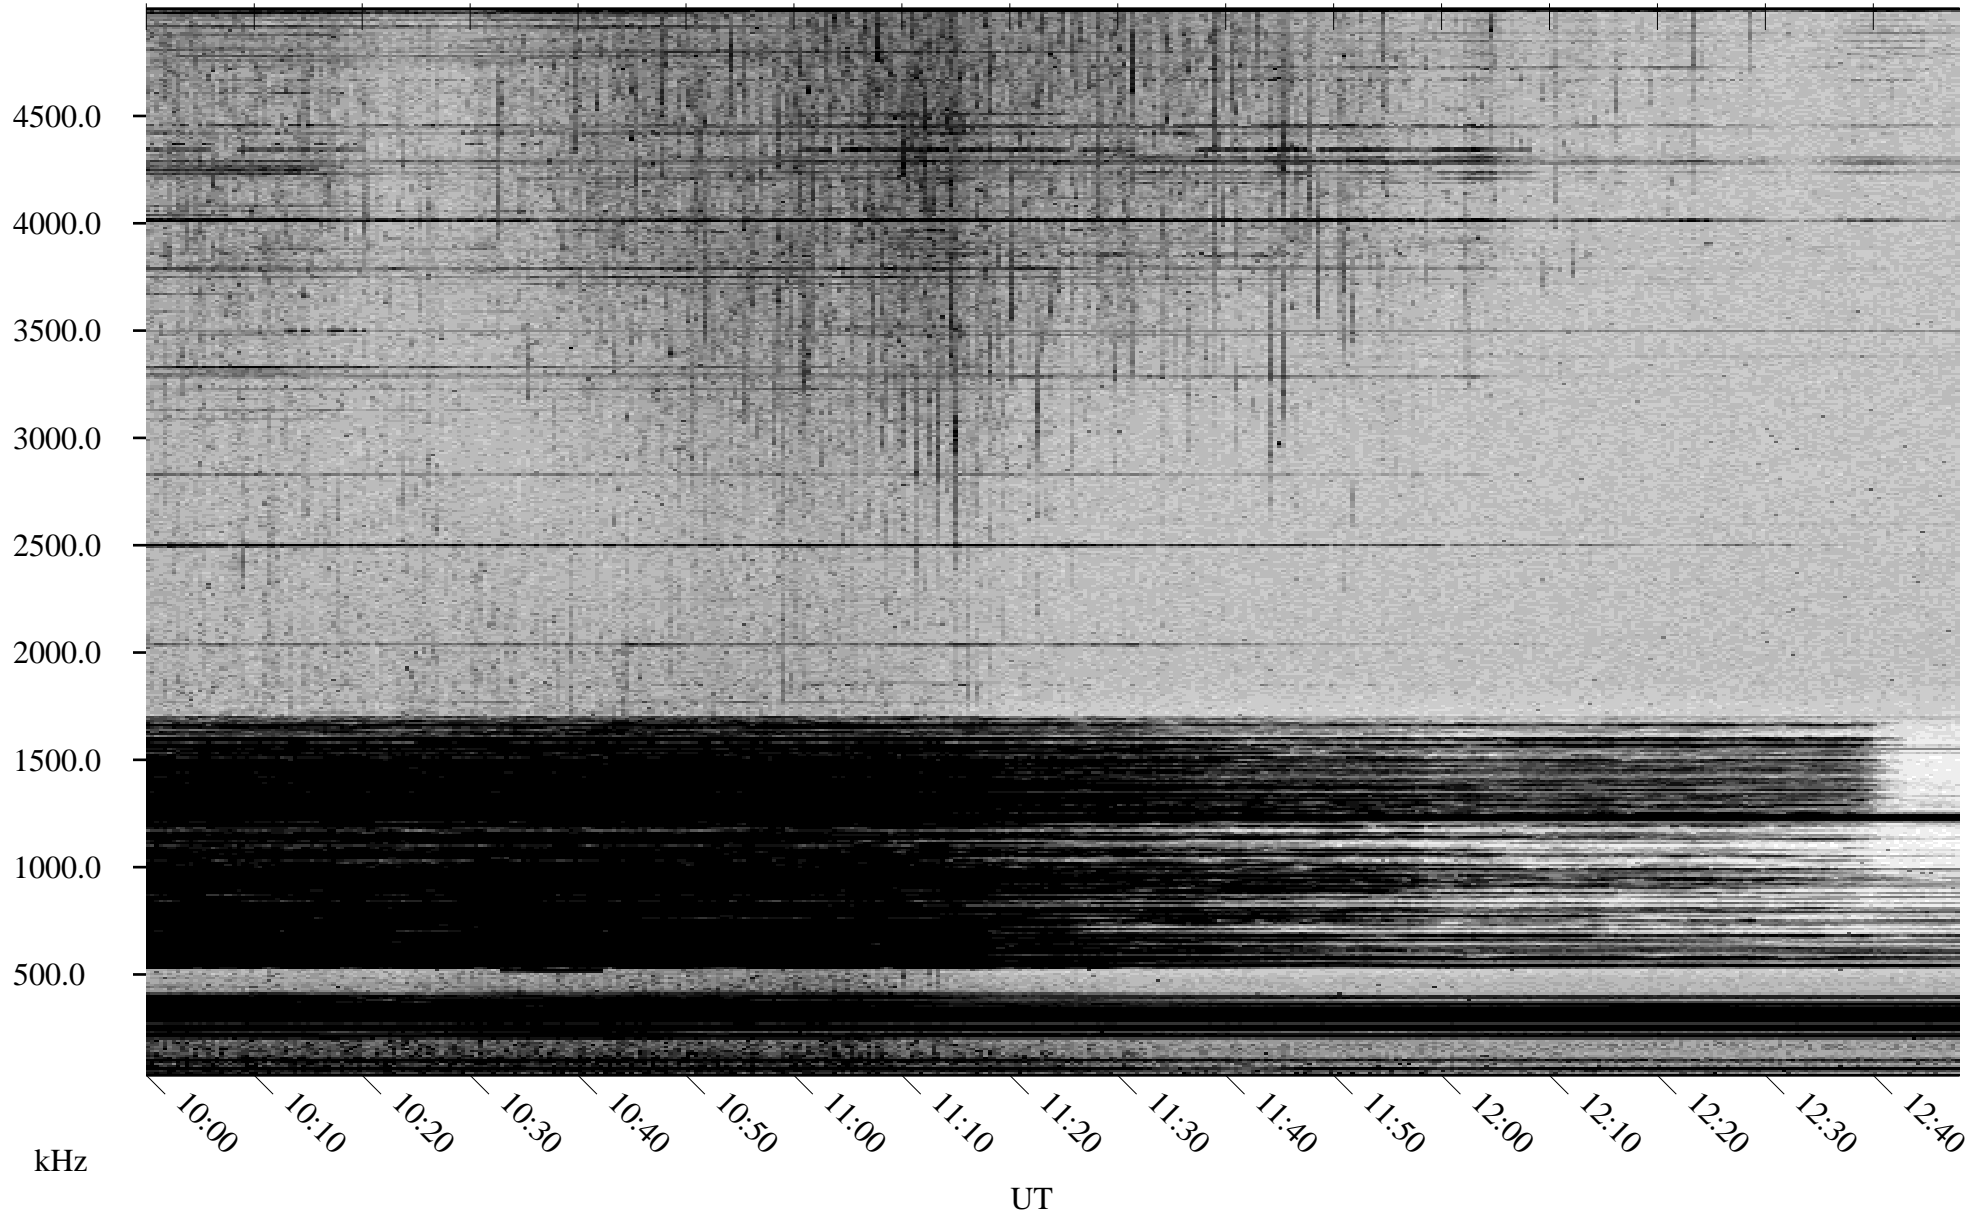

03/29/2002 Churchill, Manitoba

Linear Scale Black = 161 White = 15

ch02088l.r00m max_12

Page 1

03/29/2002 Churchill, Manitoba

Linear Scale Black = 161 White = 15

ch02088l.r00m max_12

Page 2

03/30/2002 Churchill, Manitoba

Linear Scale Black = 161 White = 15

ch02088l.r00m max_12

Page 3

03/30/2002 Churchill, Manitoba

Linear Scale Black = 161 White = 15

ch02088l.r00m max_12

Page 4

03/30/2002 Churchill, Manitoba

Linear Scale Black = 161 White = 15

ch02088l.r00m max_12

Page 5

03/30/2002 Churchill, Manitoba

Linear Scale Black = 161 White = 15

ch02088l.r00m max_12

Page 6

03/30/2002 Churchill, Manitoba

Linear Scale Black = 161 White = 15

ch02088l.r00m max_12

Page 7

03/30/2002 Churchill, Manitoba

Linear Scale Black = 161 White = 15

ch02088l.r00m max_12