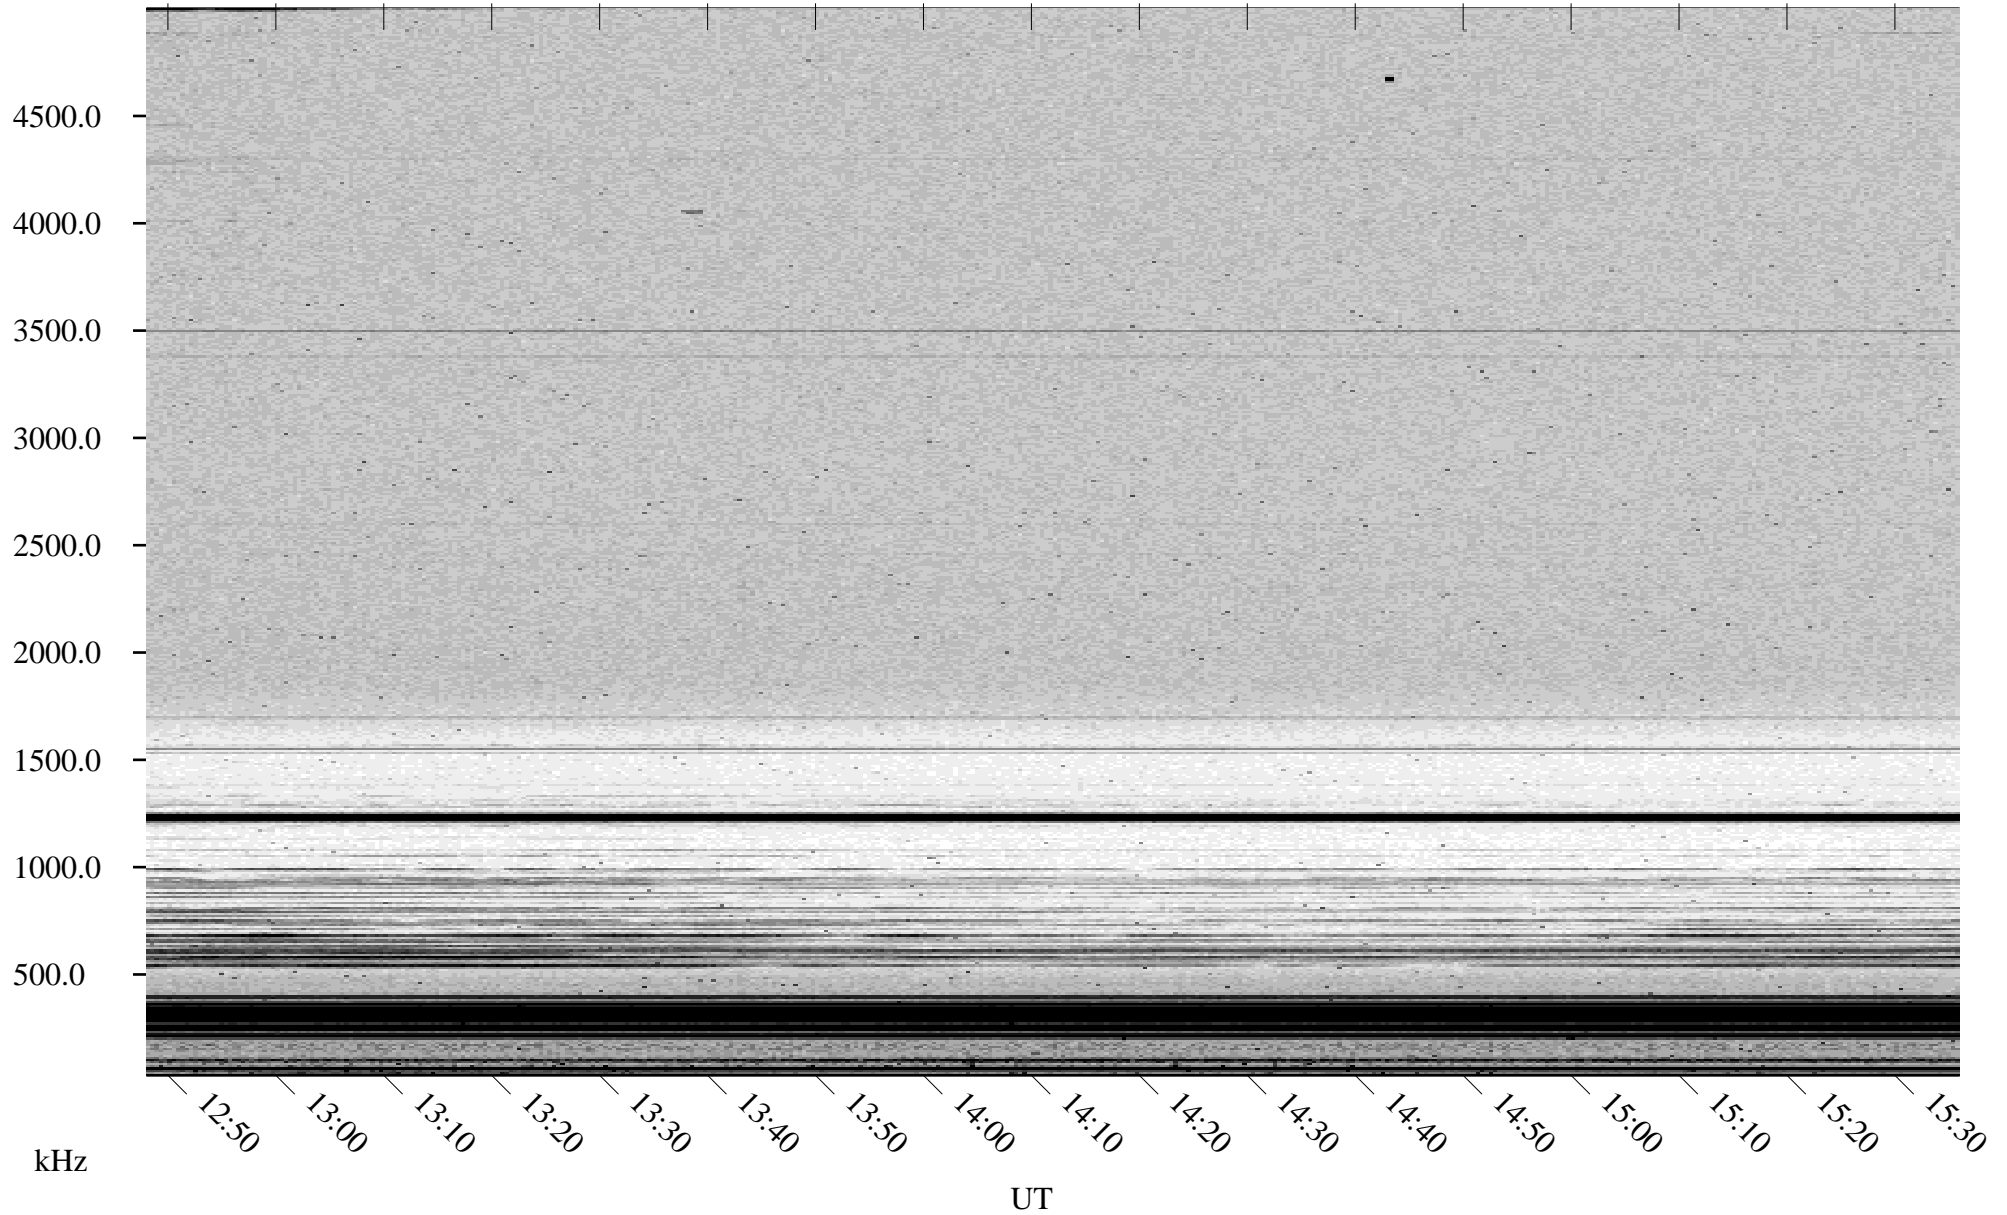

03/30/2002 Churchill, Manitoba

Linear Scale Black = 161 White = 15

ch02088l.r00m max_12

Page 3

03/30/2002 Churchill, Manitoba

Linear Scale Black = 161 White = 15

ch02088l.r00m max_12

Page 4

03/30/2002 Churchill, Manitoba

Linear Scale Black = 161 White = 15

ch02088l.r00m max_12

Page 5

03/30/2002 Churchill, Manitoba

Linear Scale Black = 161 White = 15

ch02088l.r00m max_12

Page 6

03/30/2002 Churchill, Manitoba

Linear Scale Black = 161 White = 15

ch02088l.r00m max_12

Page 7

03/30/2002 Churchill, Manitoba

Linear Scale Black = 161 White = 15

ch02088l.r00m max_12