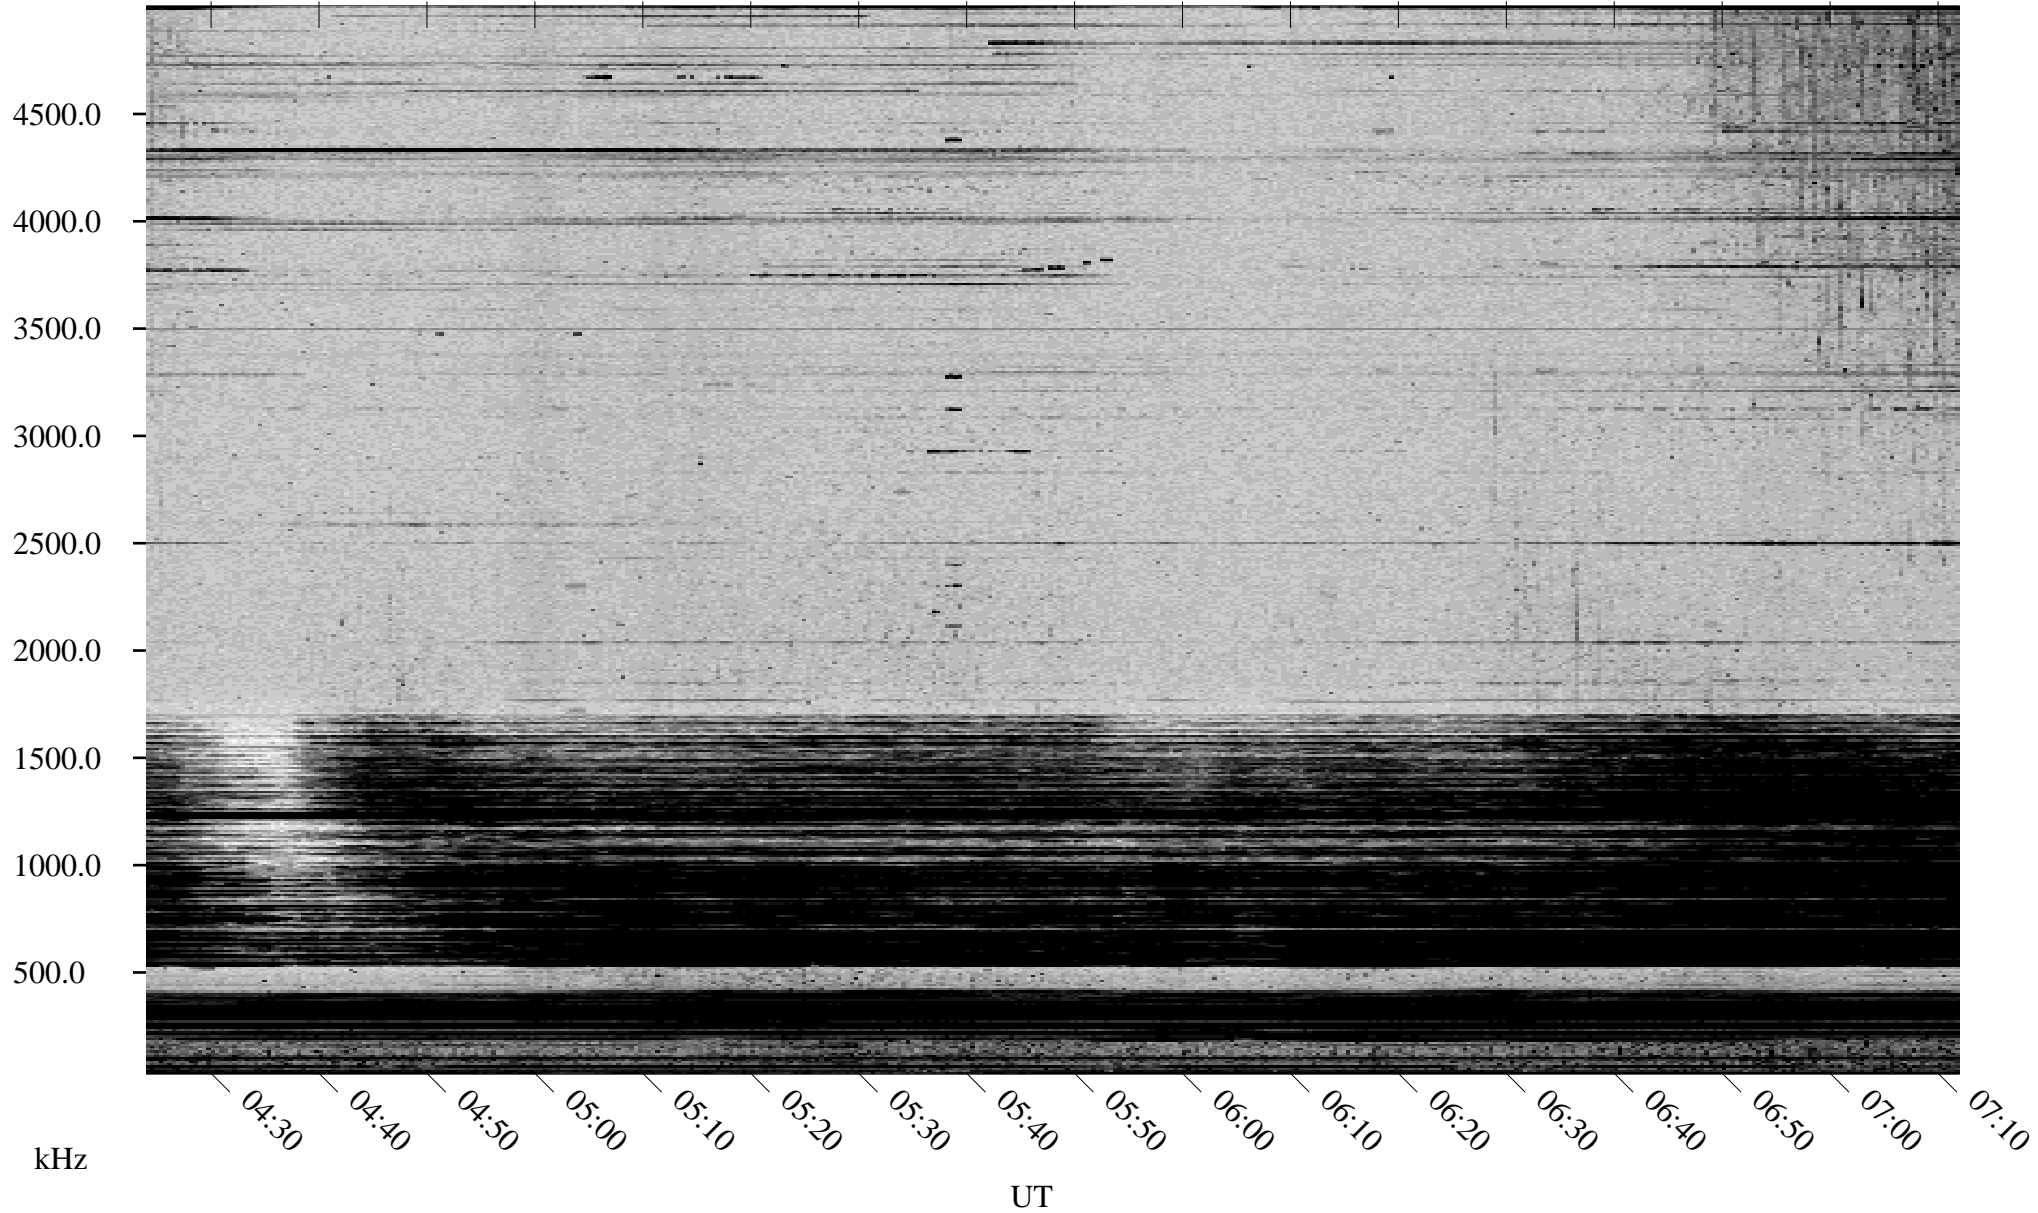

03/29/2002 Churchill, Manitoba

Linear Scale Black = 161 White = 15

ch02088l.r00m max_12

Page 1

03/29/2002 Churchill, Manitoba

Linear Scale Black = 161 White = 15

ch02088l.r00m max_12

Page 2

03/30/2002 Churchill, Manitoba

Linear Scale Black = 161 White = 15

ch02088l.r00m max_12

Page 3

03/30/2002 Churchill, Manitoba

Linear Scale Black = 161 White = 15

ch02088l.r00m max_12

Page 4

03/30/2002 Churchill, Manitoba

Linear Scale Black = 161 White = 15

ch02088l.r00m max_12

Page 5

03/30/2002 Churchill, Manitoba

Linear Scale Black = 161 White = 15

ch02088l.r00m max_12

Page 6

03/30/2002 Churchill, Manitoba

Linear Scale Black = 161 White = 15

ch02088l.r00m max_12

Page 7

03/30/2002 Churchill, Manitoba

Linear Scale Black = 161 White = 15

ch02088l.r00m max_12